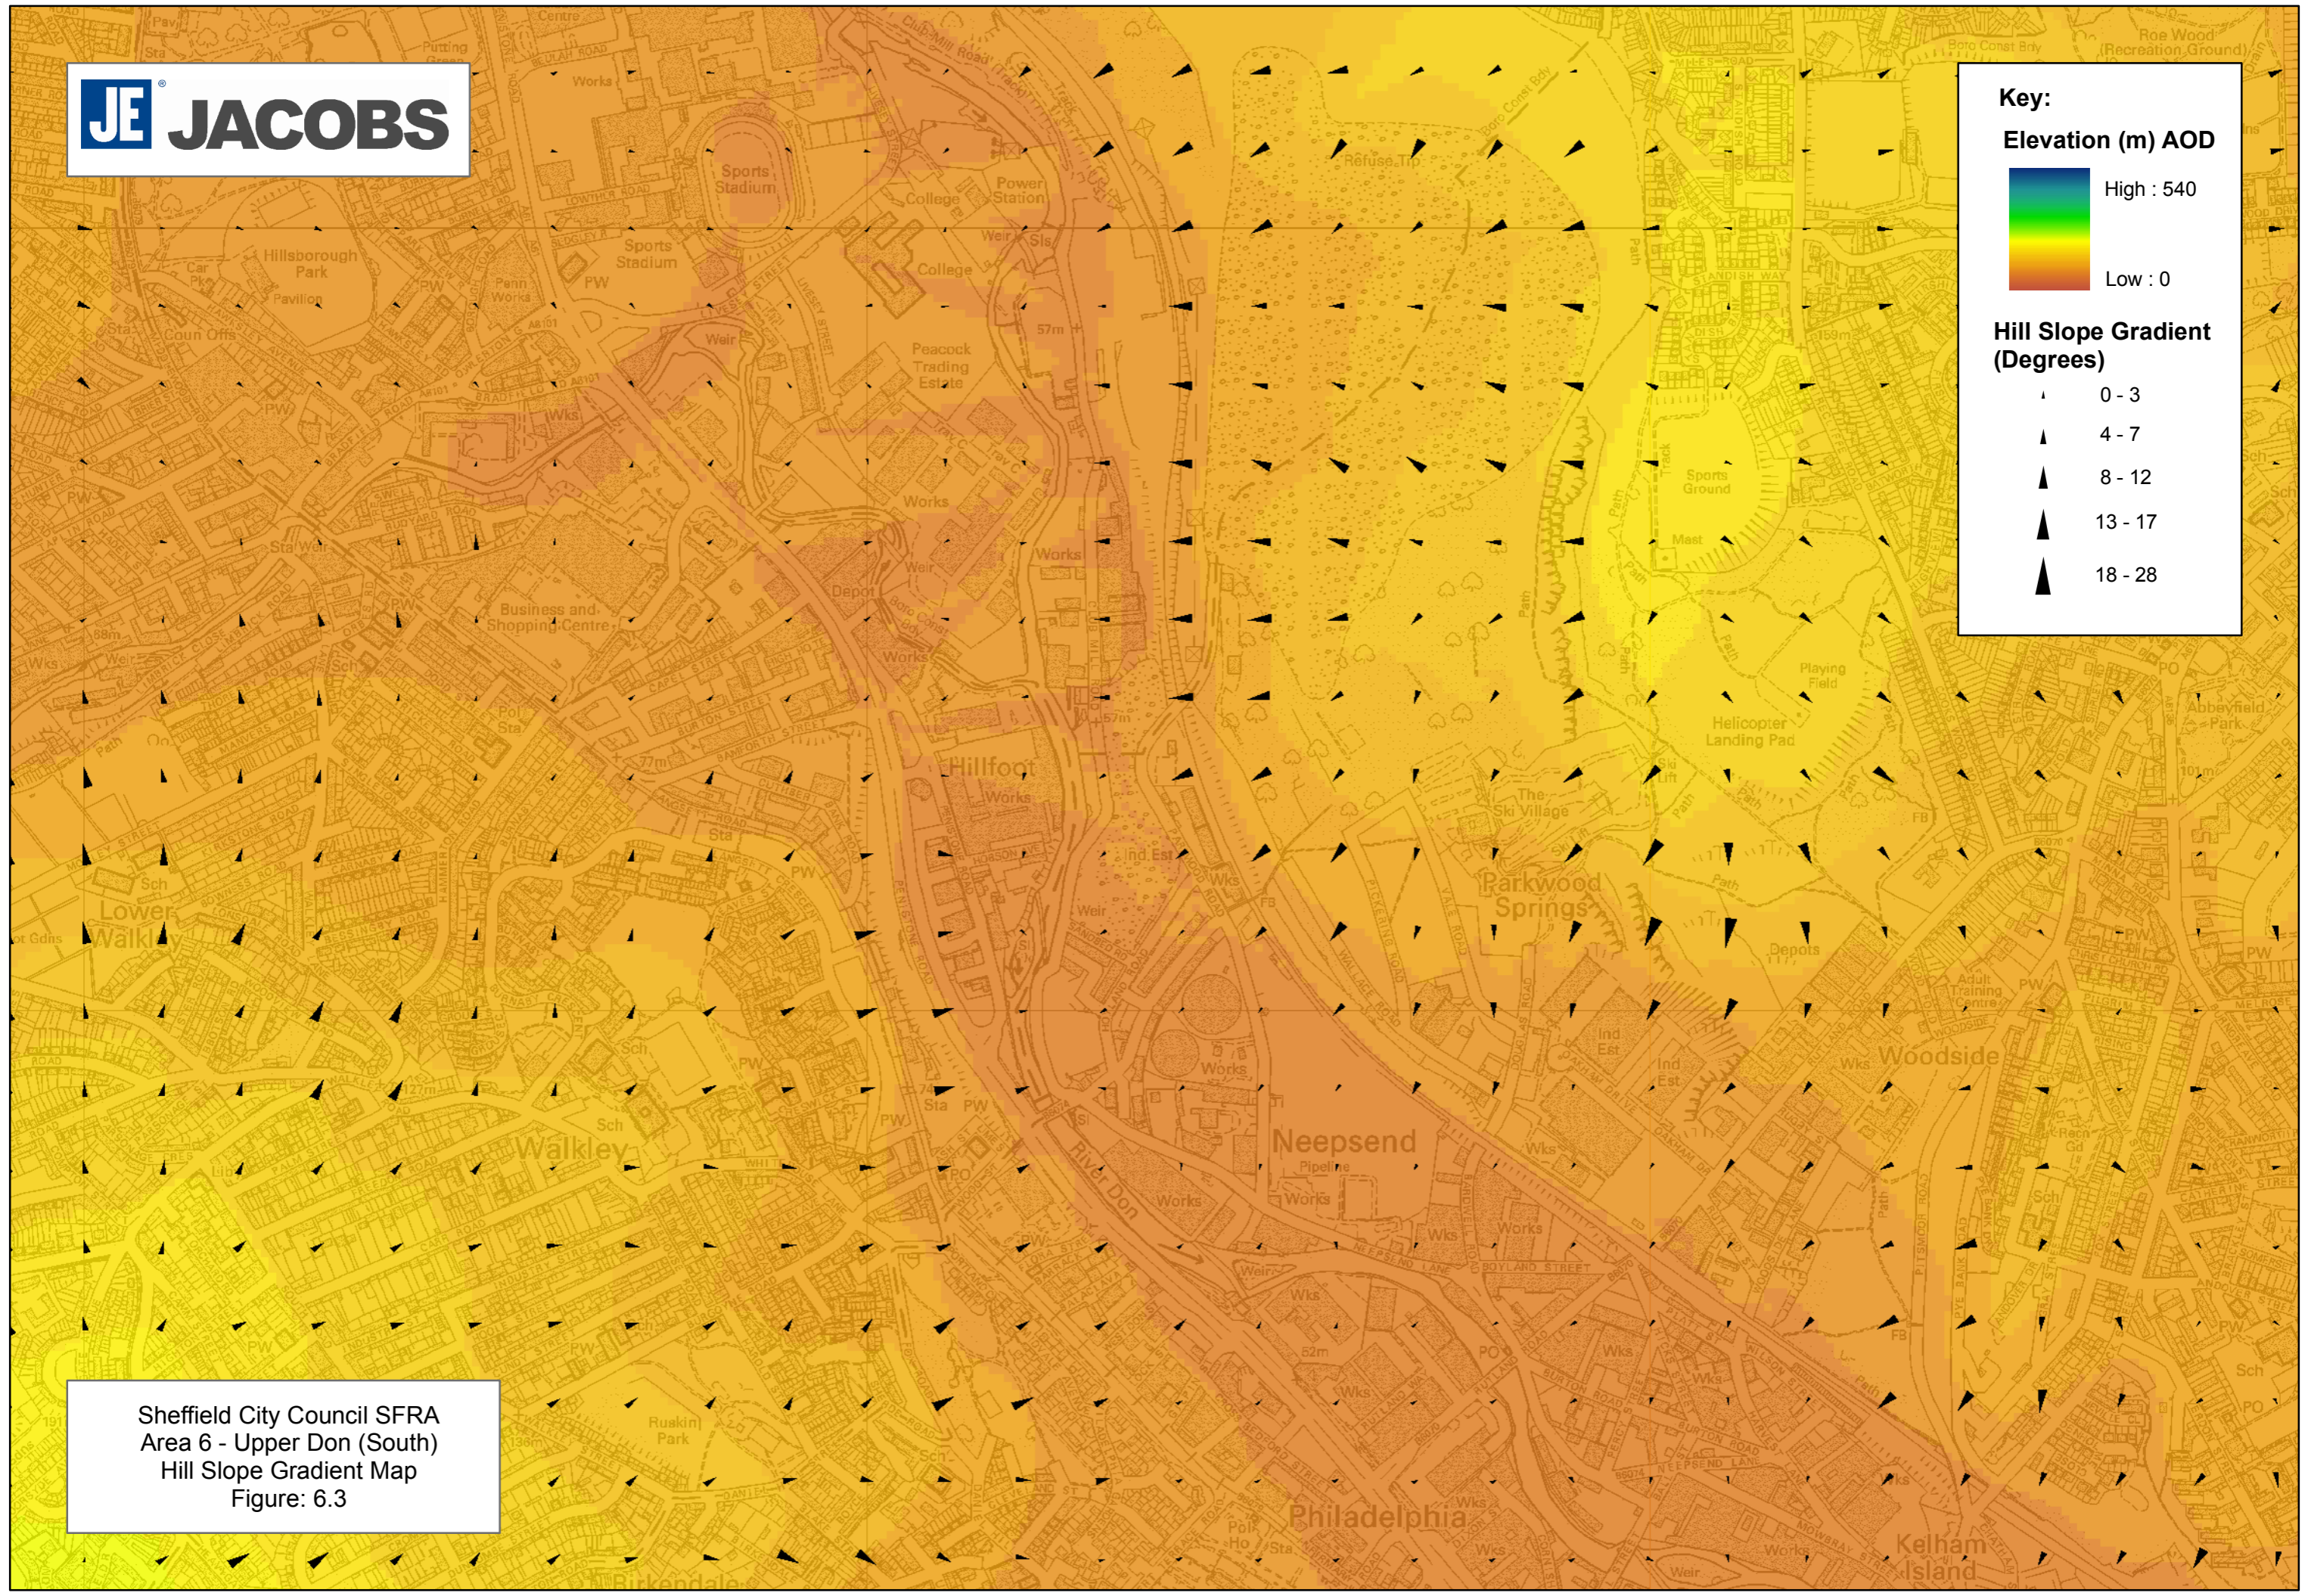

Key:

Elevation (m) AOD

High : 540
Low : 0

Hill Slope Gradient (Degrees)

- ▲ 0 - 3
- ▲ 4 - 7
- ▲ 8 - 12
- ▲ 13 - 17
- ▲ 18 - 28

Sheffield City Council SFRA
Area 6 - Upper Don (South)
Hill Slope Gradient Map
Figure: 6.3