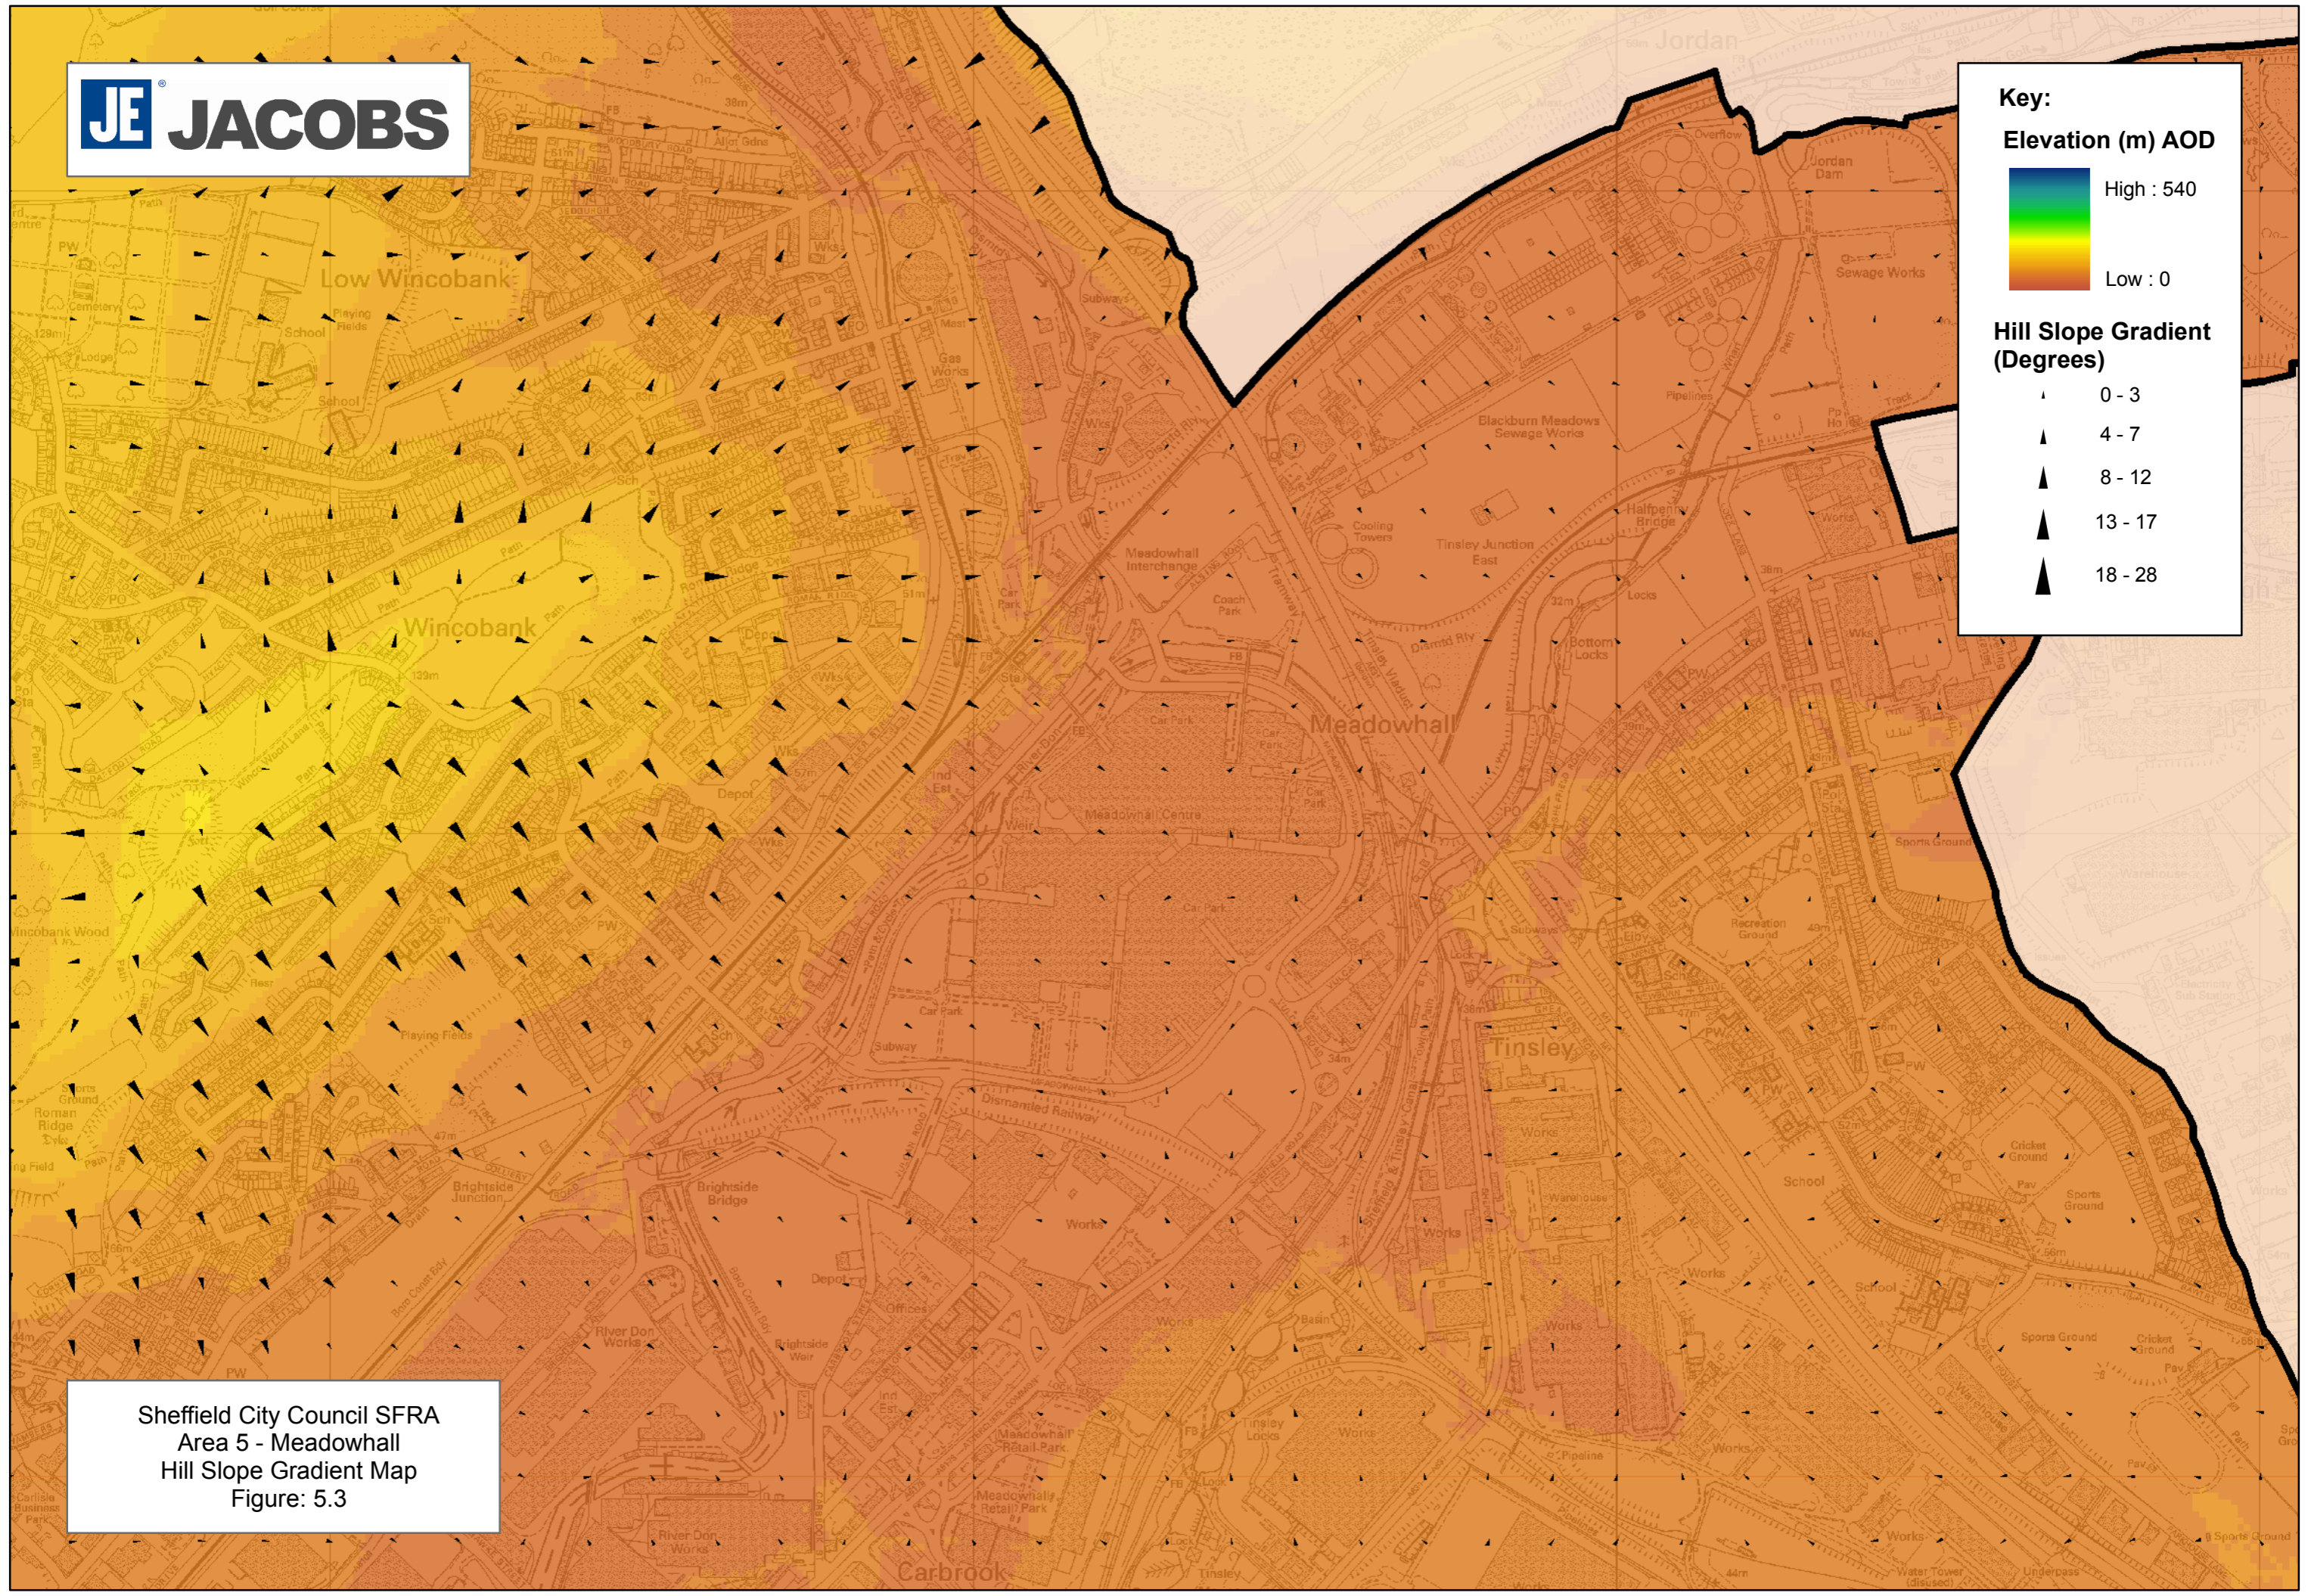

Key:

Elevation (m) AOD

High : 540
Low : 0

Hill Slope Gradient (Degrees)

- ▲ 0 - 3
- ▲ 4 - 7
- ▲ 8 - 12
- ▲ 13 - 17
- ▲ 18 - 28

Sheffield City Council SFRA
Area 5 - Meadowhall
Hill Slope Gradient Map
Figure: 5.3