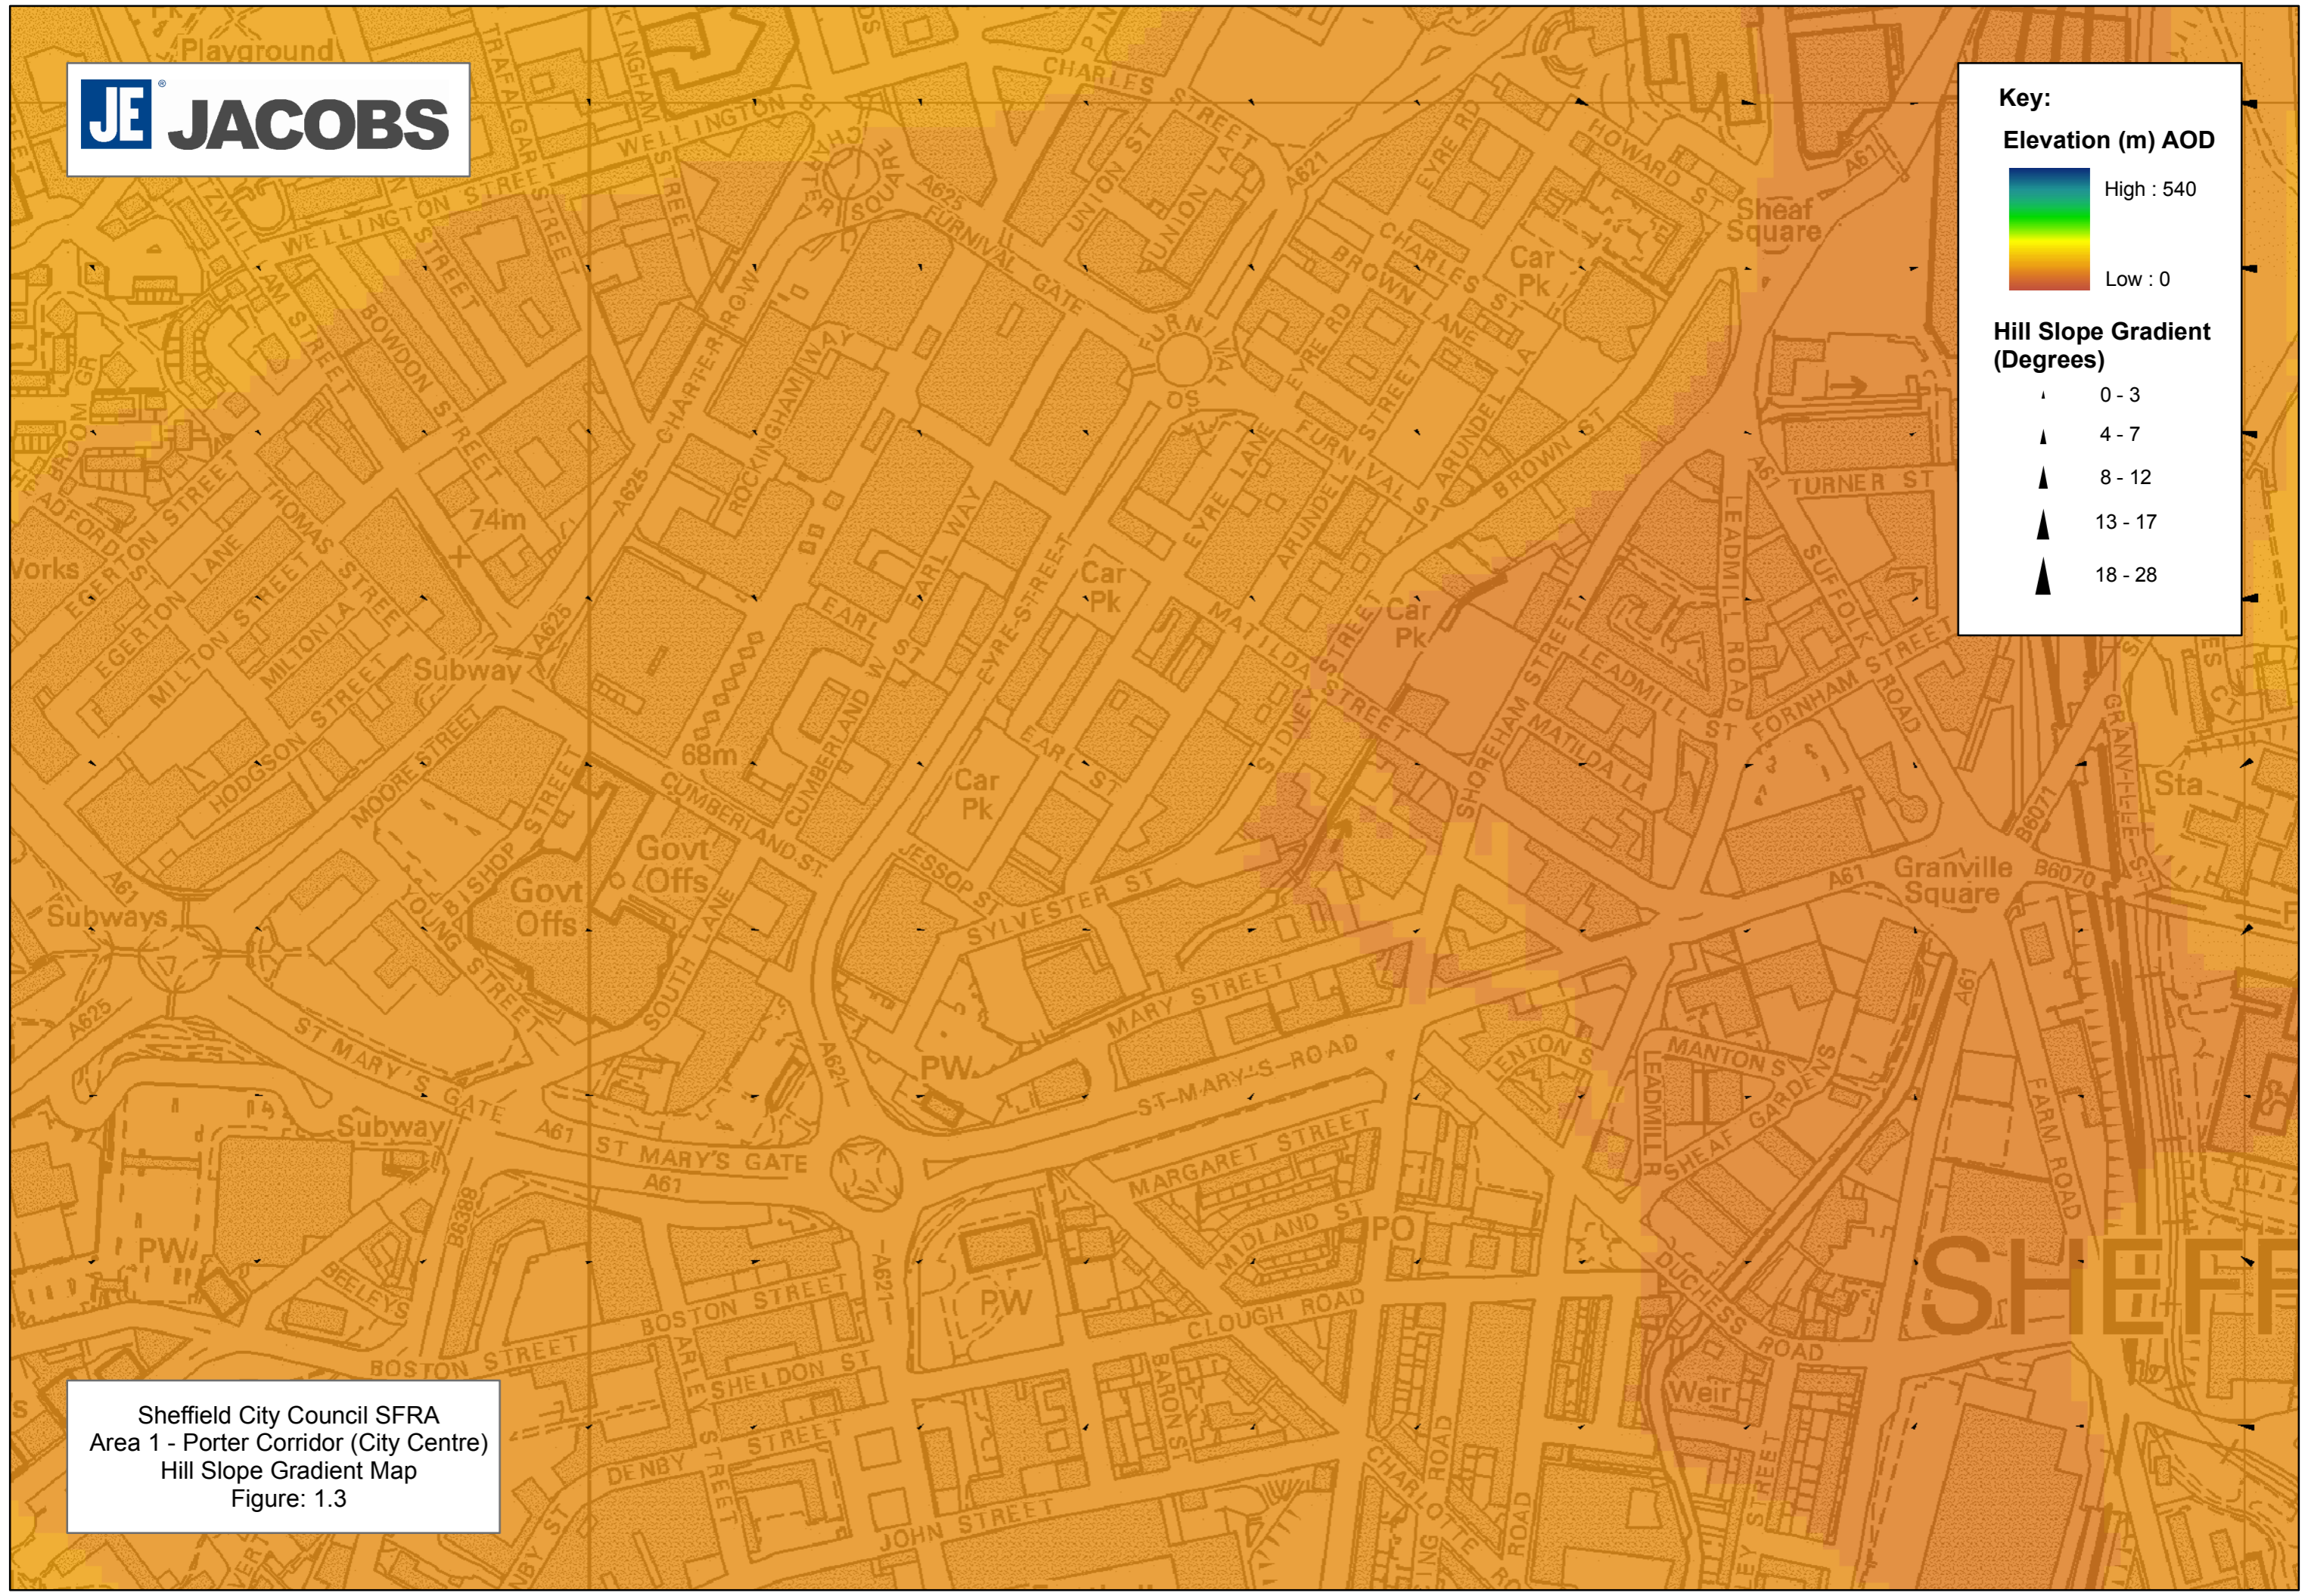

Key:

Elevation (m) AOD

High : 540
Low : 0

Hill Slope Gradient (Degrees)

- ▲ 0 - 3
- ▲ 4 - 7
- ▲ 8 - 12
- ▲ 13 - 17
- ▲ 18 - 28

Sheffield City Council SFRA
Area 1 - Porter Corridor (City Centre)
Hill Slope Gradient Map
Figure: 1.3