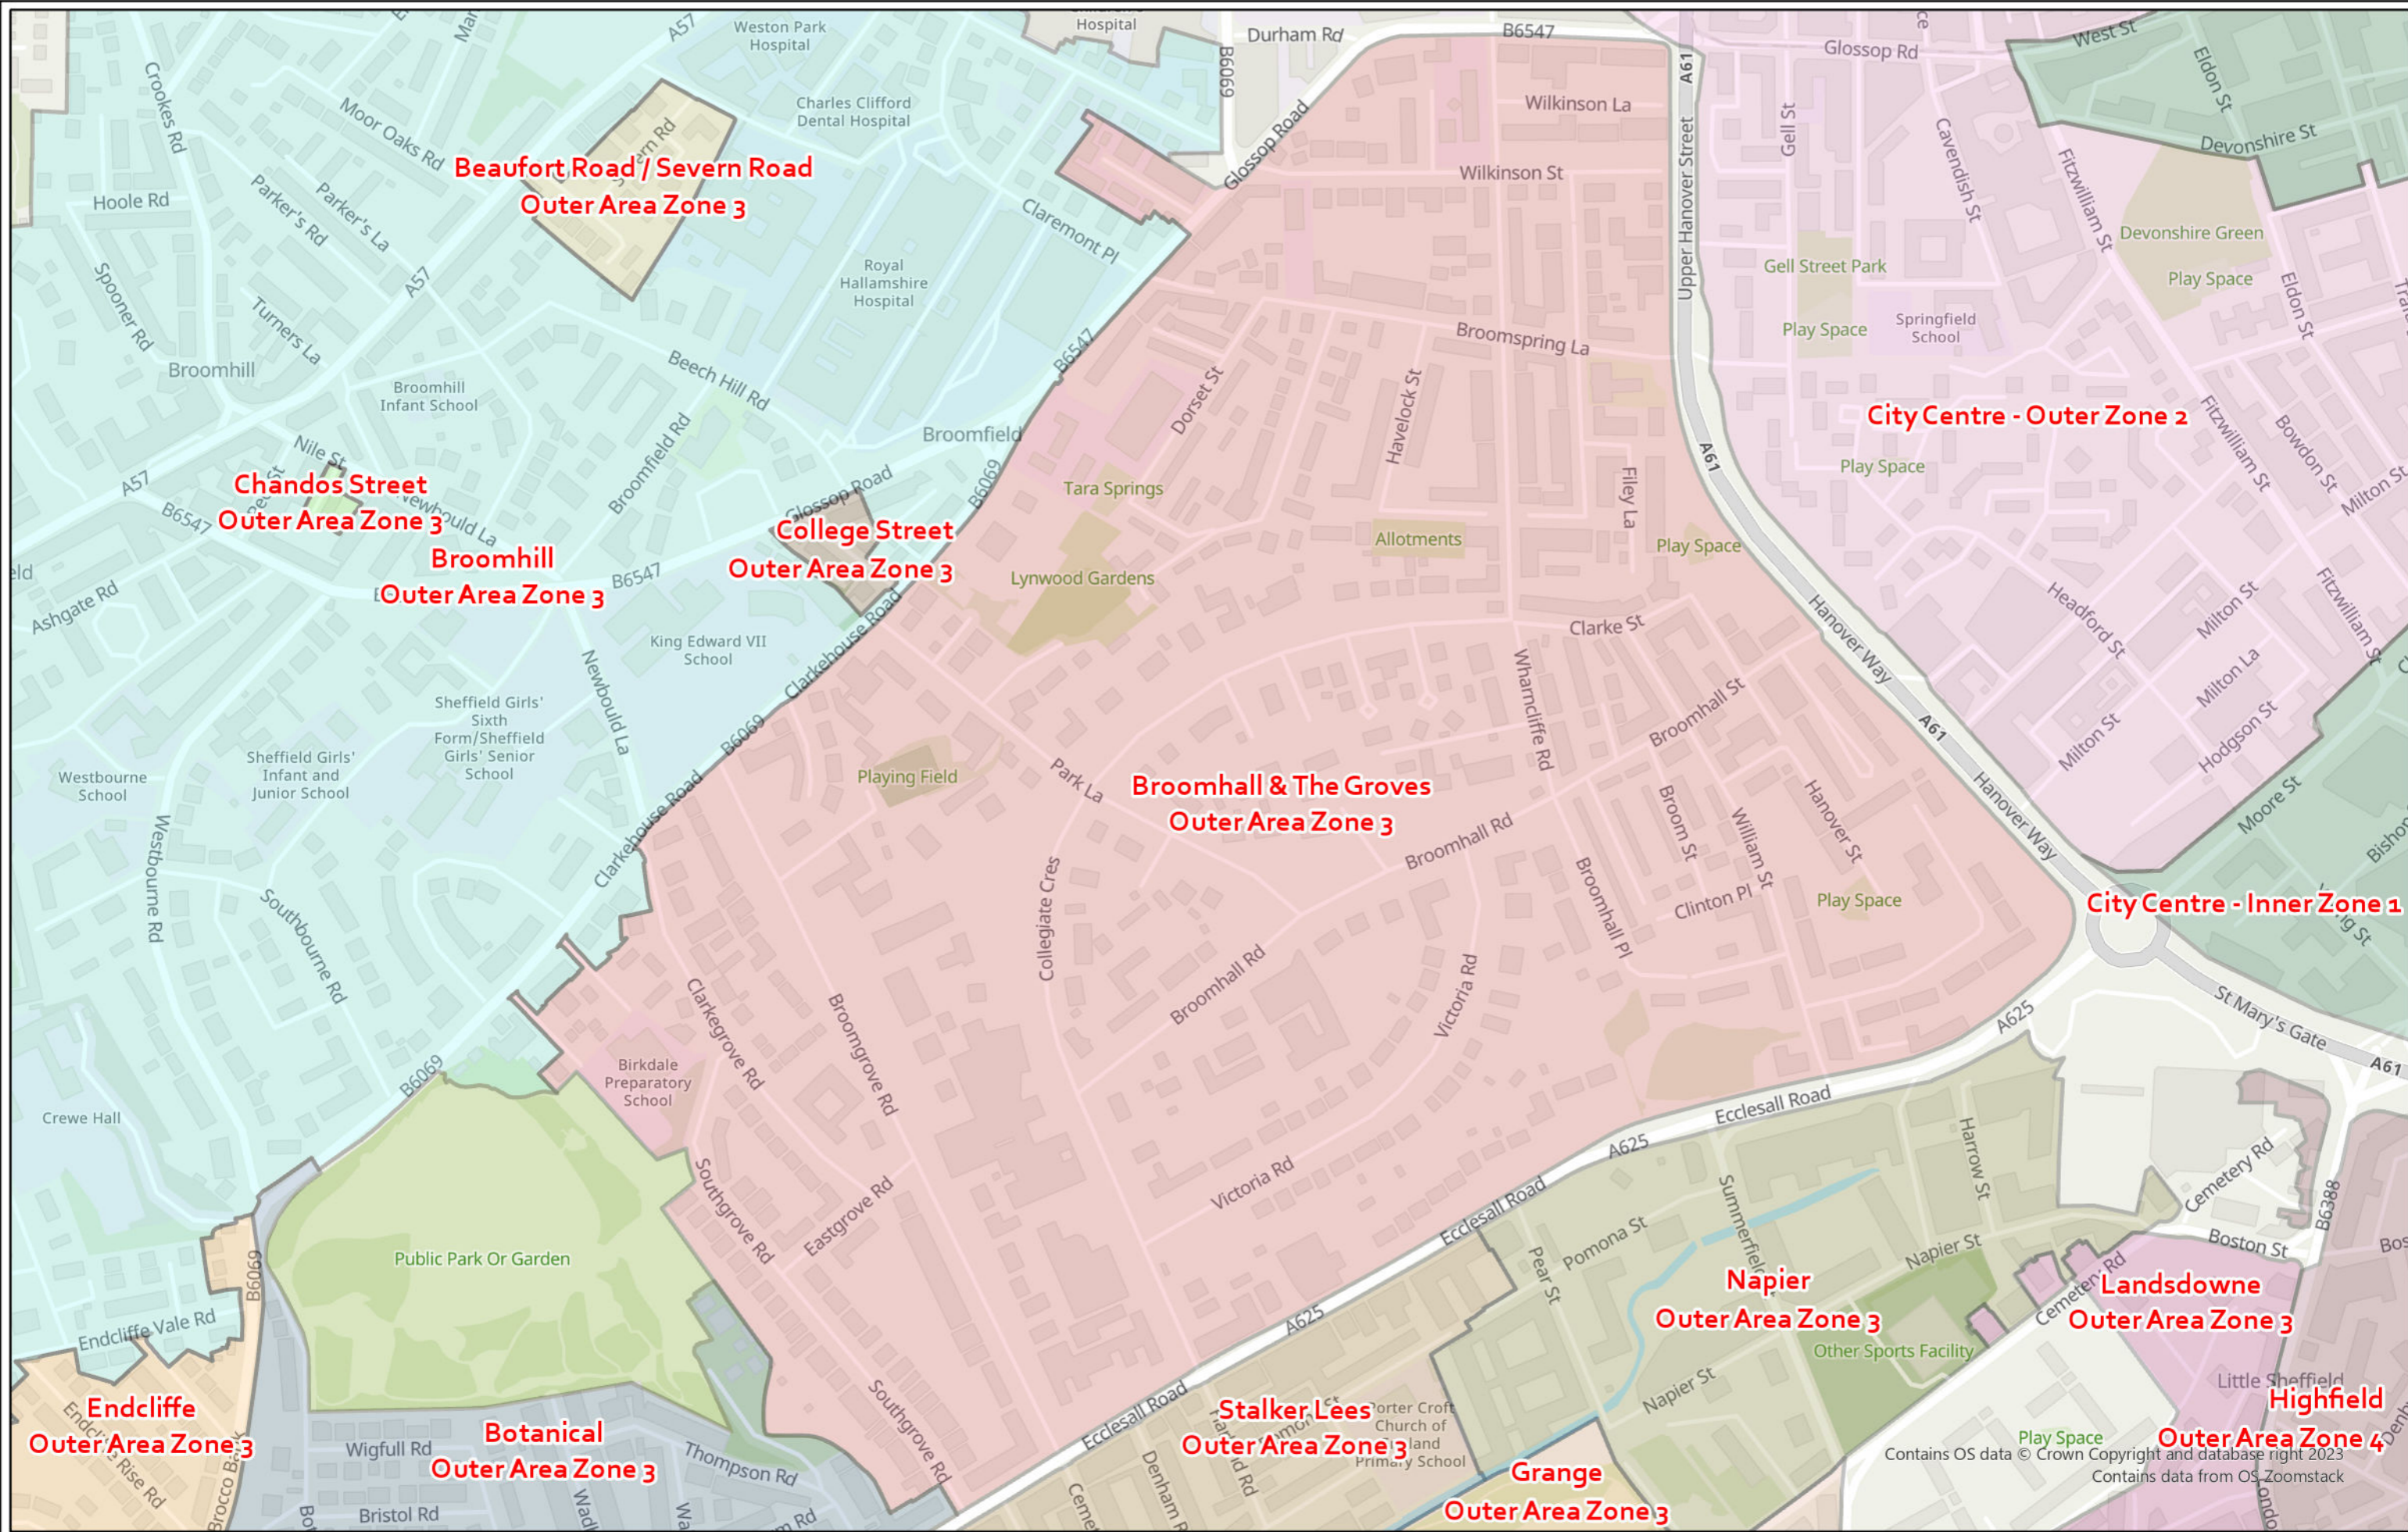

THE SHEFFIELD CITY COUNCIL (STOPPING RESTRICTIONS, WAITING RESTRICTIONS, LOADING RESTRICTIONS & PARKING PLACES) (MAP SCHEDULE) ORDER 2024

Strategic Transport
Sustainability and Infrastructure
City Futures

**Plan of Parking Schemes
Broomhall & The Groves - College Street
Chandos Street - Beaufort Road / Severn Road**

© Crown copyright and database rights
2024 OS licence number AC0000805013

Scale at A3	N.T.S.
Date Effective	
Map Tile	PS-5
Revision	1
Status	Draft