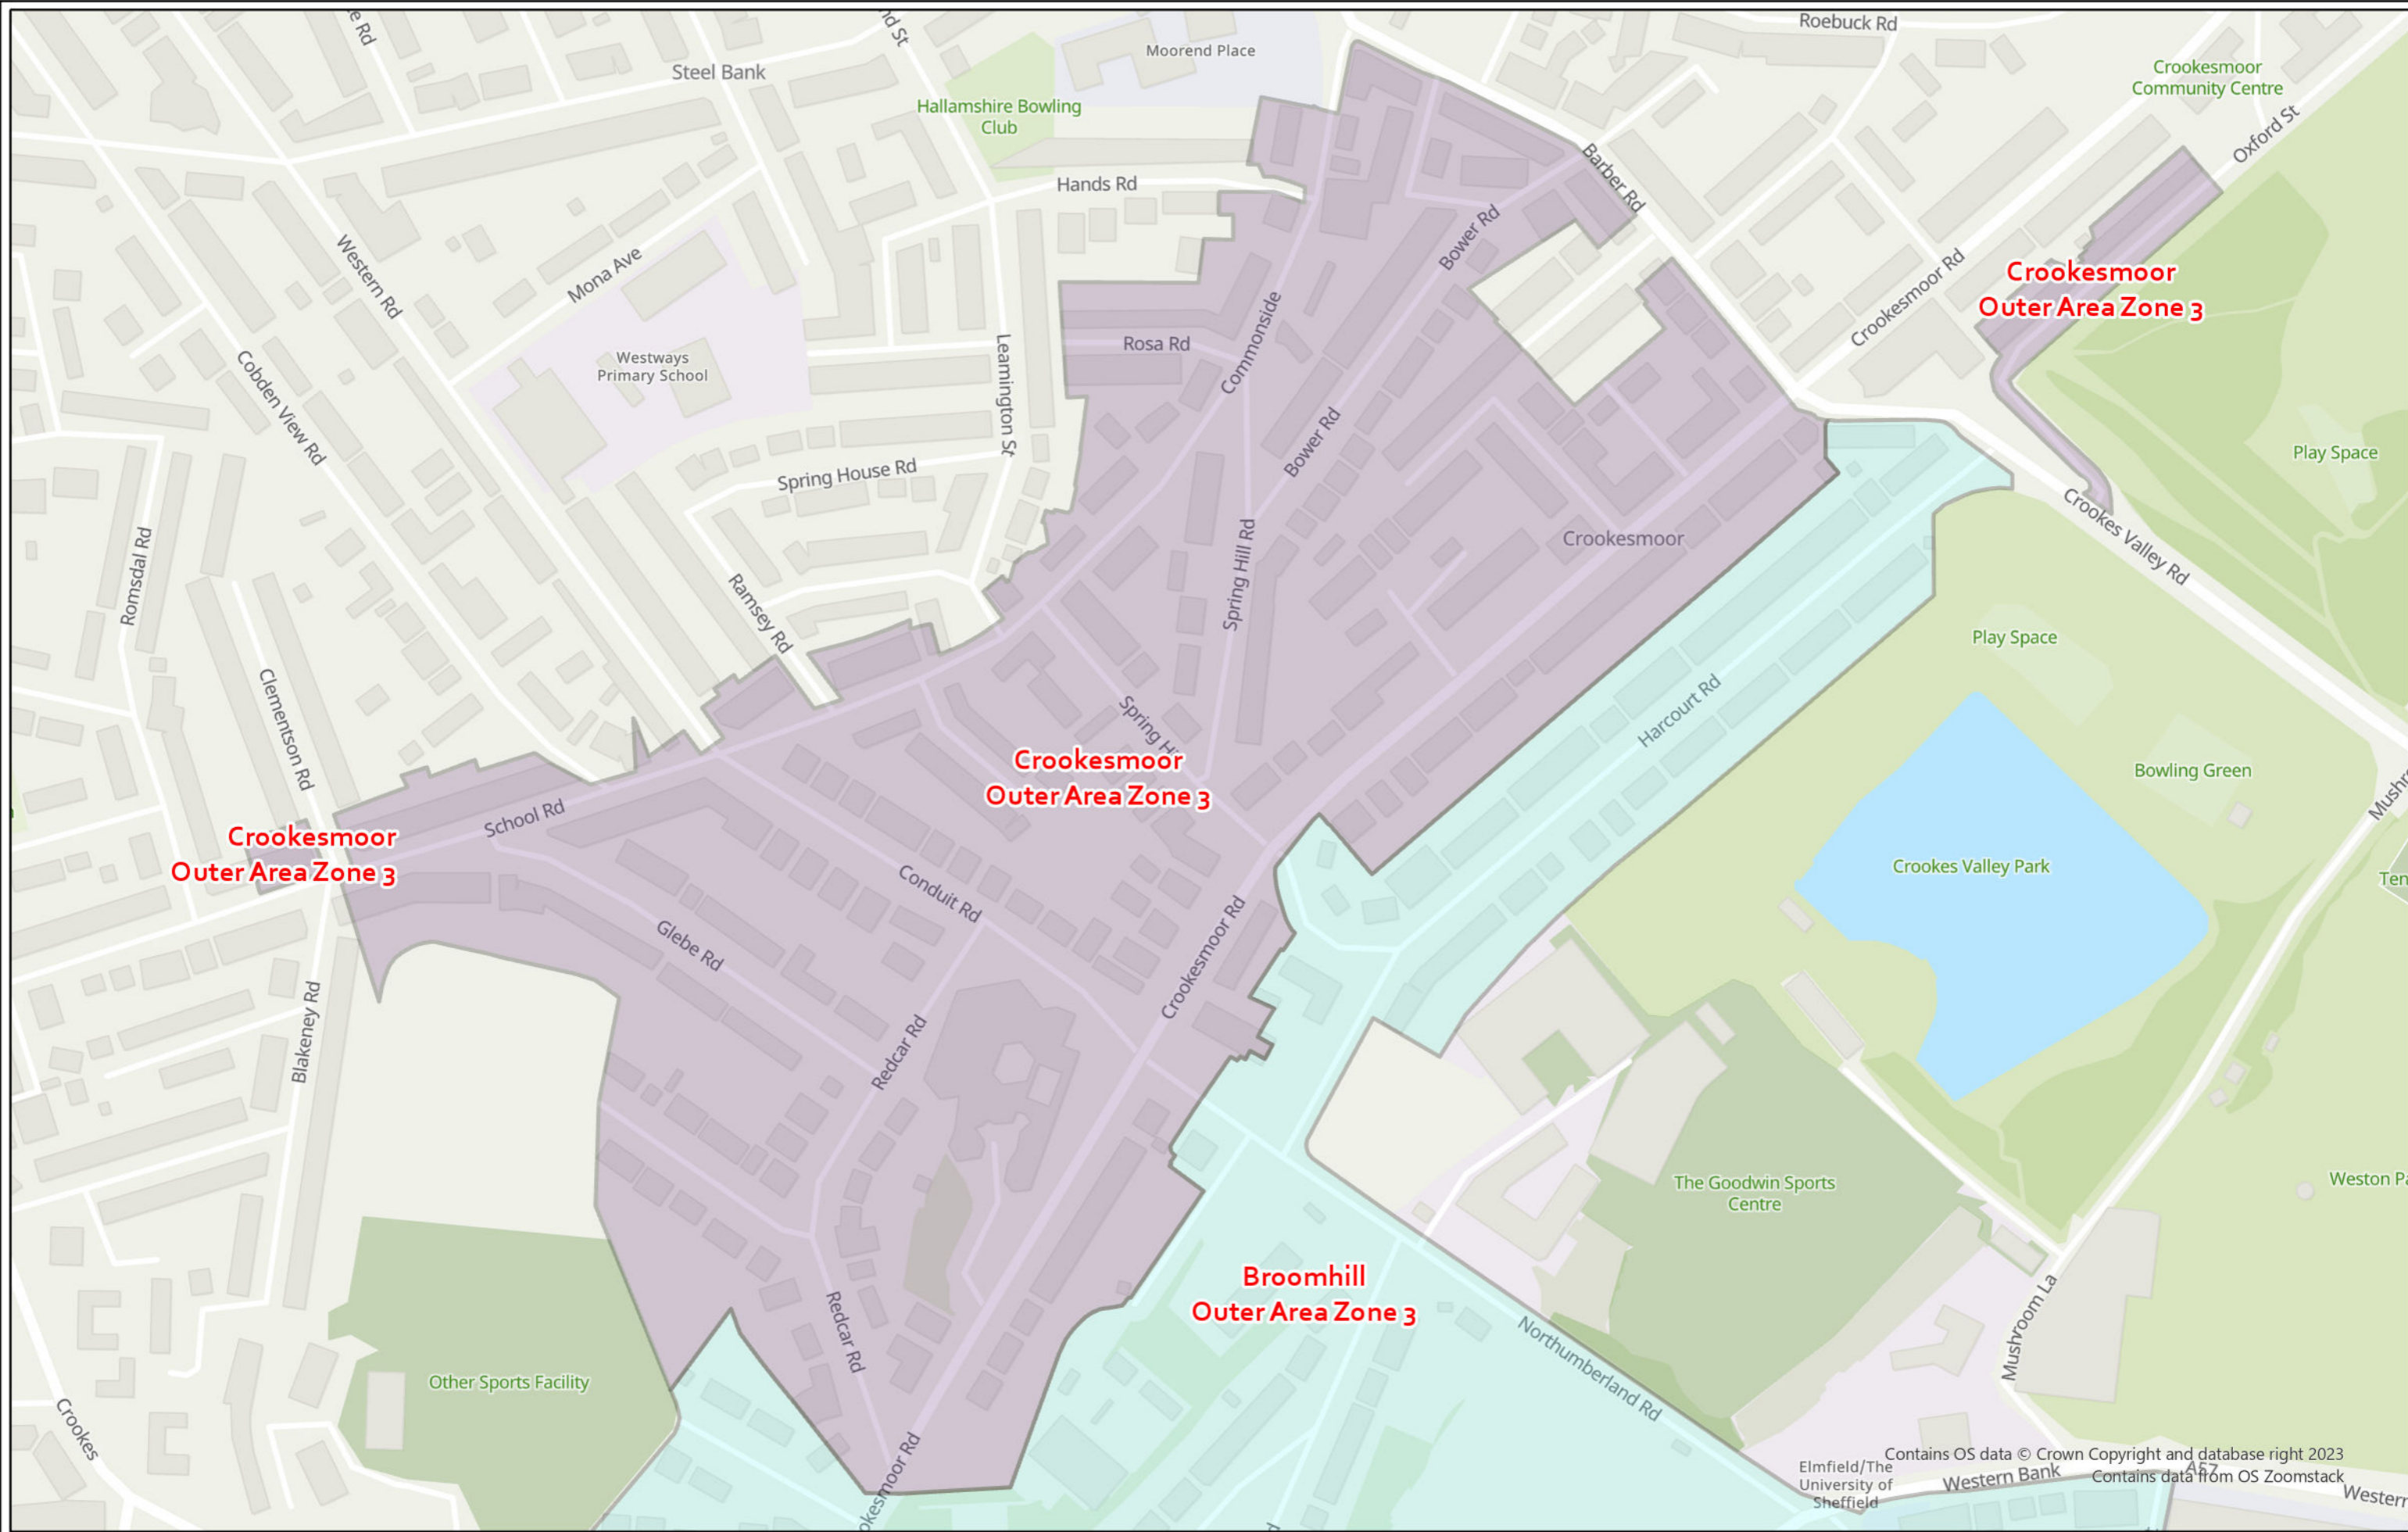

THE SHEFFIELD CITY COUNCIL (STOPPING RESTRICTIONS, WAITING RESTRICTIONS, LOADING RESTRICTIONS & PARKING PLACES) (MAP SCHEDULE) ORDER 2024

Strategic Transport
Sustainability and Infrastructure
City Futures

**Plan of Parking Schemes
Crookesmoor**

Scale at A3	N.T.S.
Date Effective	
Map Tile	PS-7
Revision	1
Status	Draft

© Crown copyright and database rights
2024 OS licence number AC0000805013