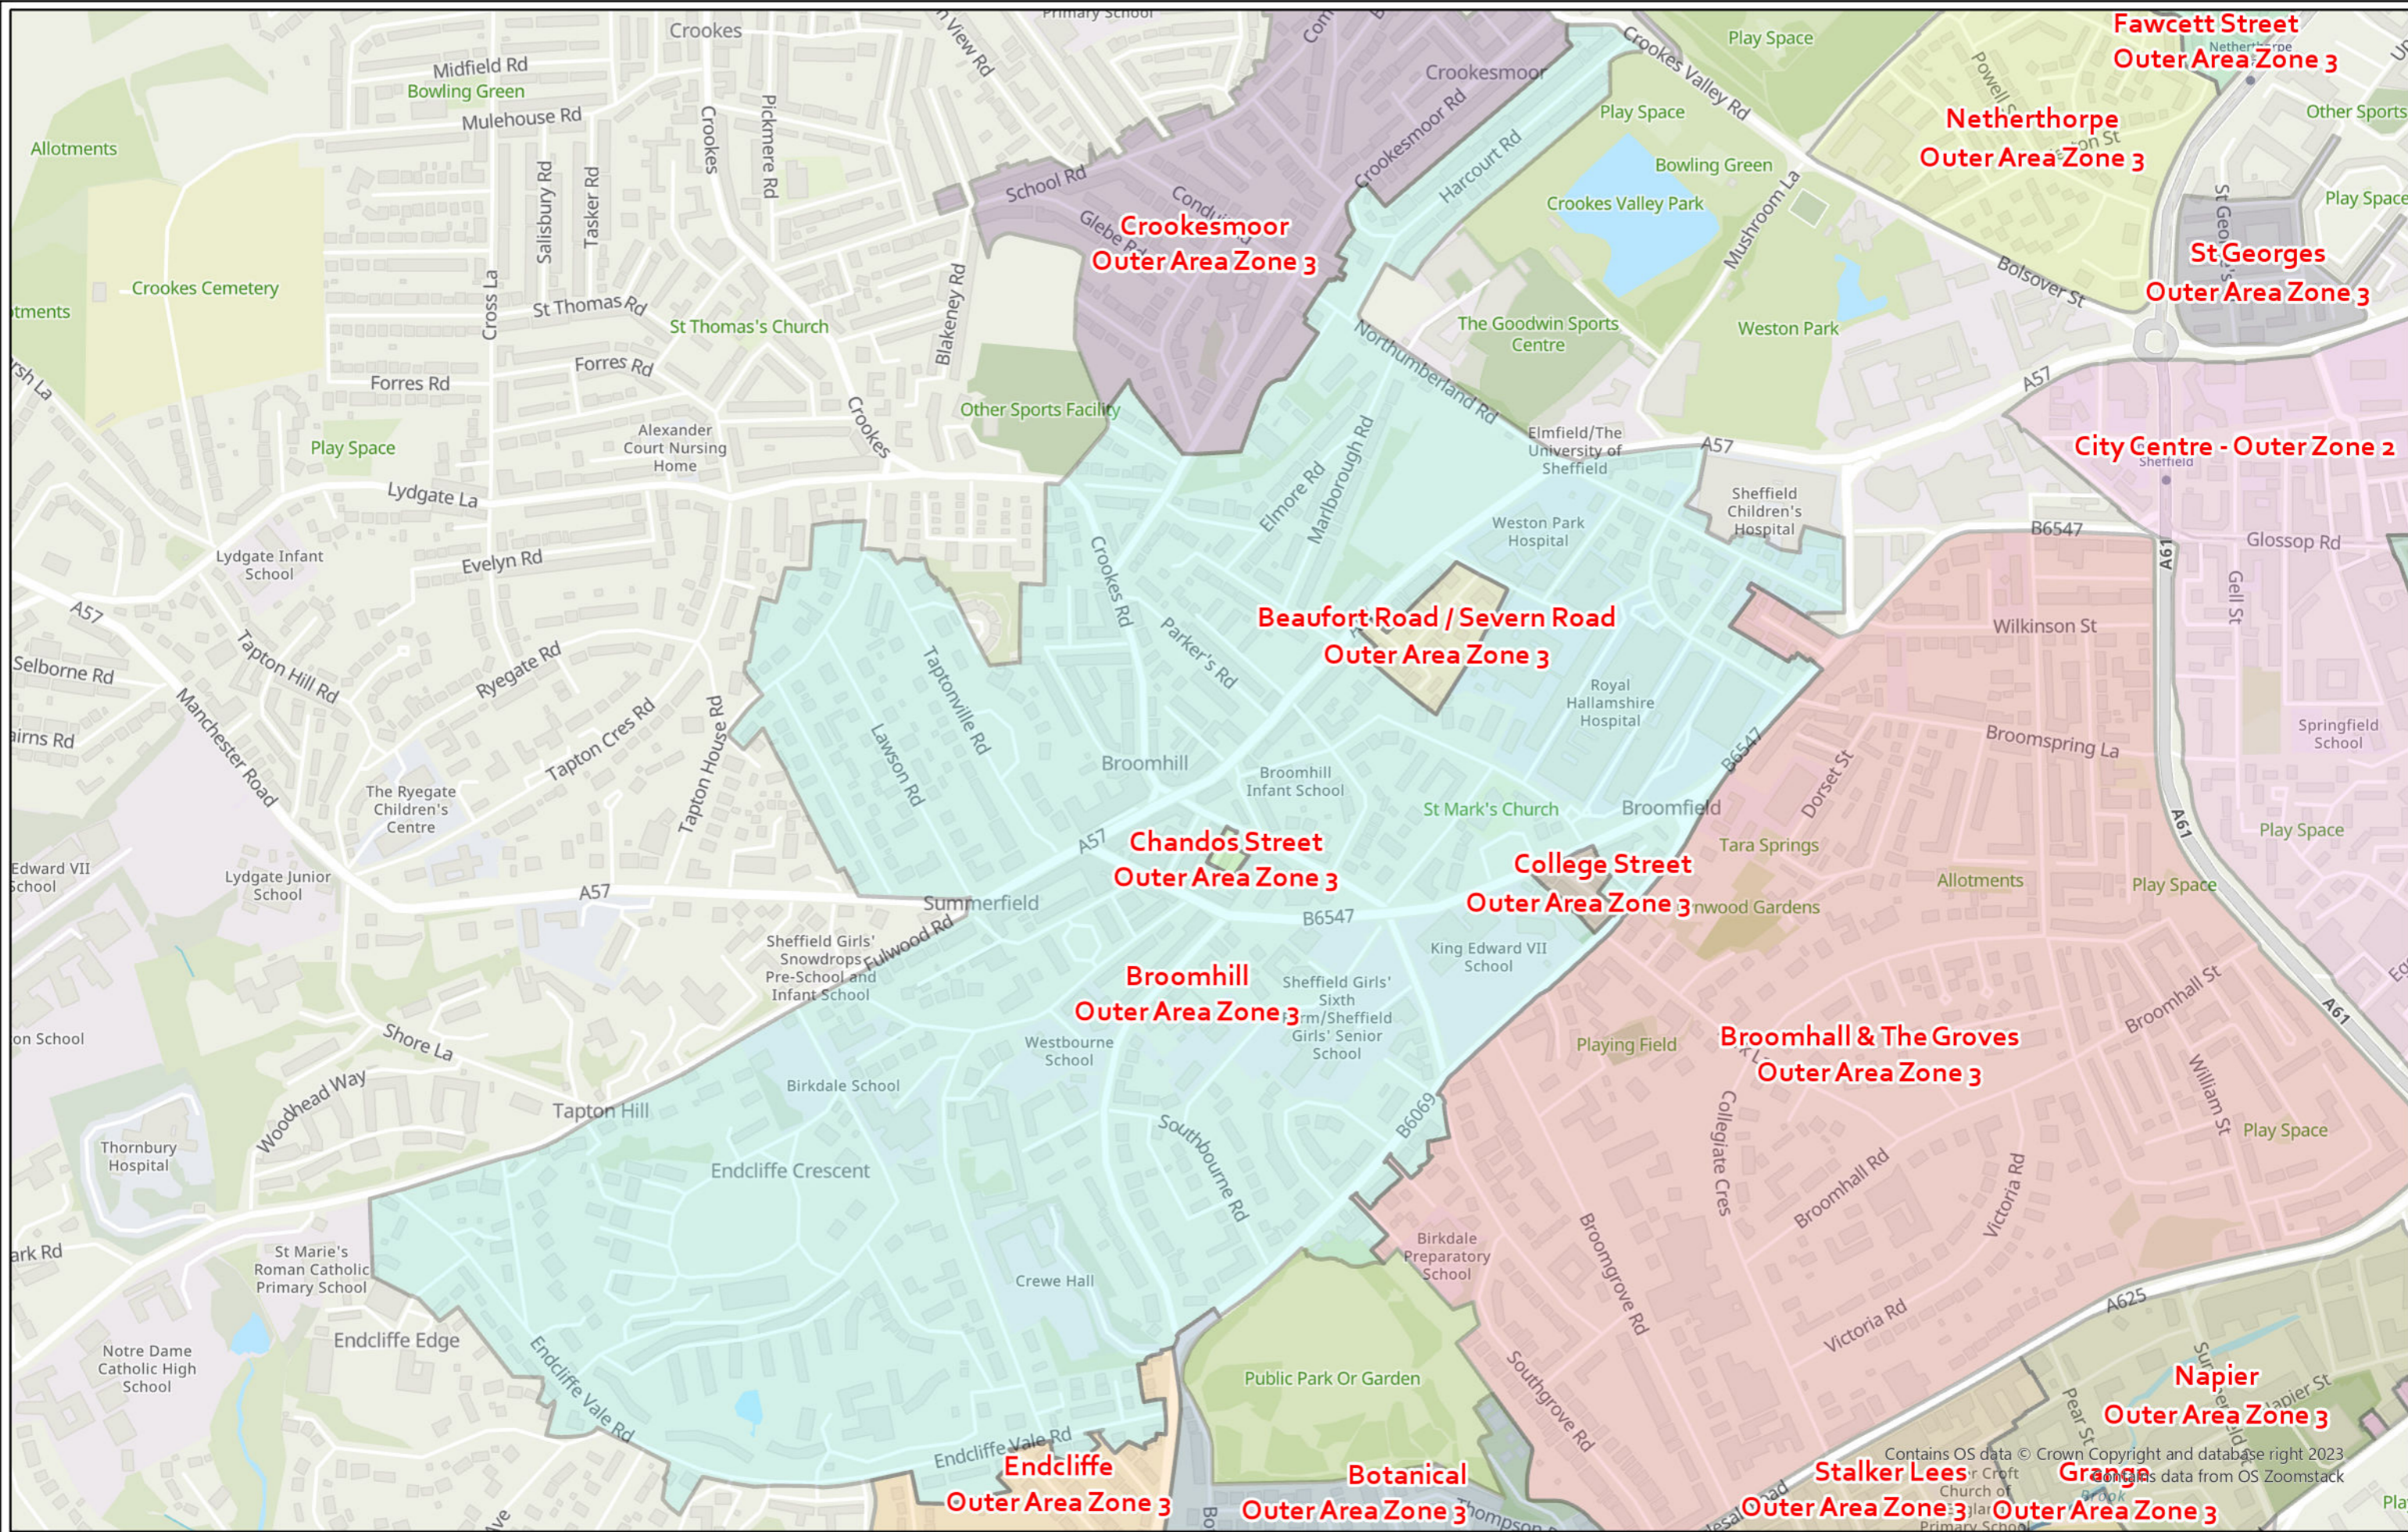

THE SHEFFIELD CITY COUNCIL (STOPPING RESTRICTIONS, WAITING RESTRICTIONS, LOADING RESTRICTIONS & PARKING PLACES) (MAP SCHEDULE) ORDER 2024		Scale at A3	N.T.S.
  Strategic Transport Sustainability and Infrastructure City Futures		Date Effective	
		Map Tile	PS-4
Plan of Parking Schemes Broomhill - College Street - Chandos Street Beaufort Road / Severn Road		Revision	1
		Status	Draft
© Crown copyright and database rights 2024 OS licence number AC0000805013