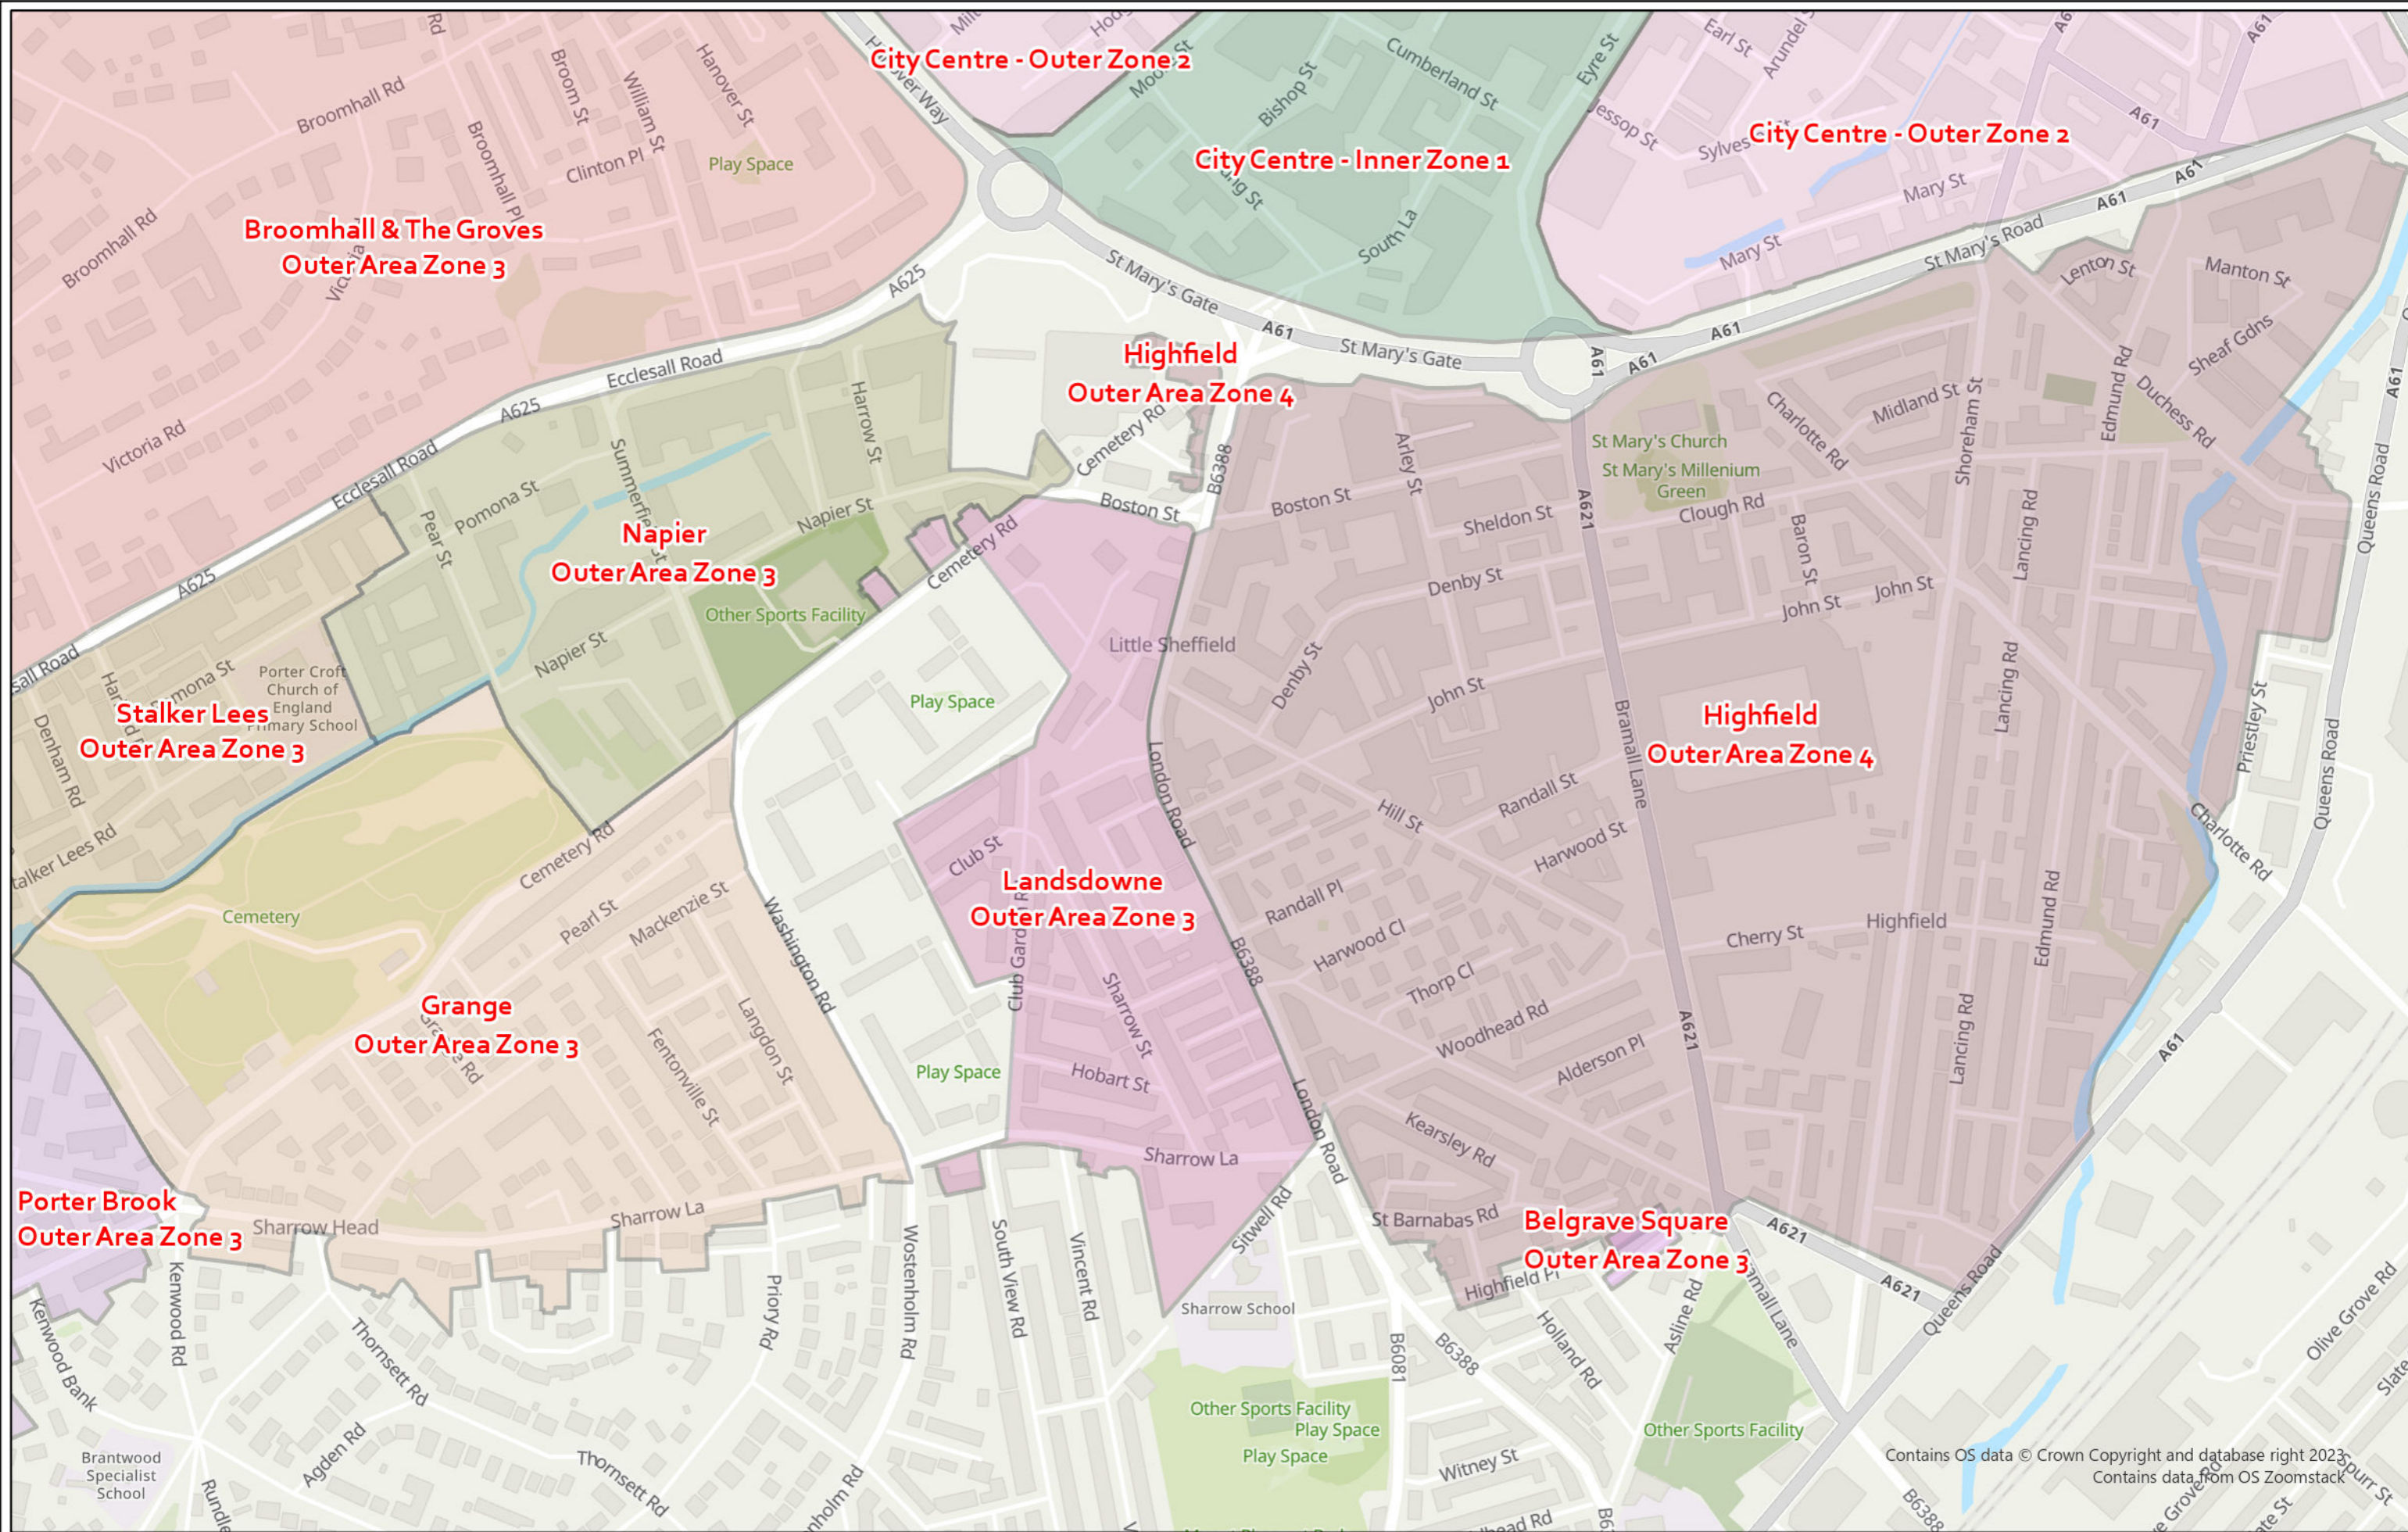

THE SHEFFIELD CITY COUNCIL (STOPPING RESTRICTIONS, WAITING RESTRICTIONS, LOADING RESTRICTIONS & PARKING PLACES) (MAP SCHEDULE) ORDER 2024

N
 Strategic Transport
 Sustainability and Infrastructure
 City Futures

**Plan of Parking Schemes
 Endcliffe - Botanical
 Sharrow Vale Centre - Stalker Lees**

© Crown copyright and database rights
 2024 OS licence number AC0000805013

Scale at A3	N.T.S.
Date Effective	
Map Tile	PS-2
Revision	1
Status	Draft