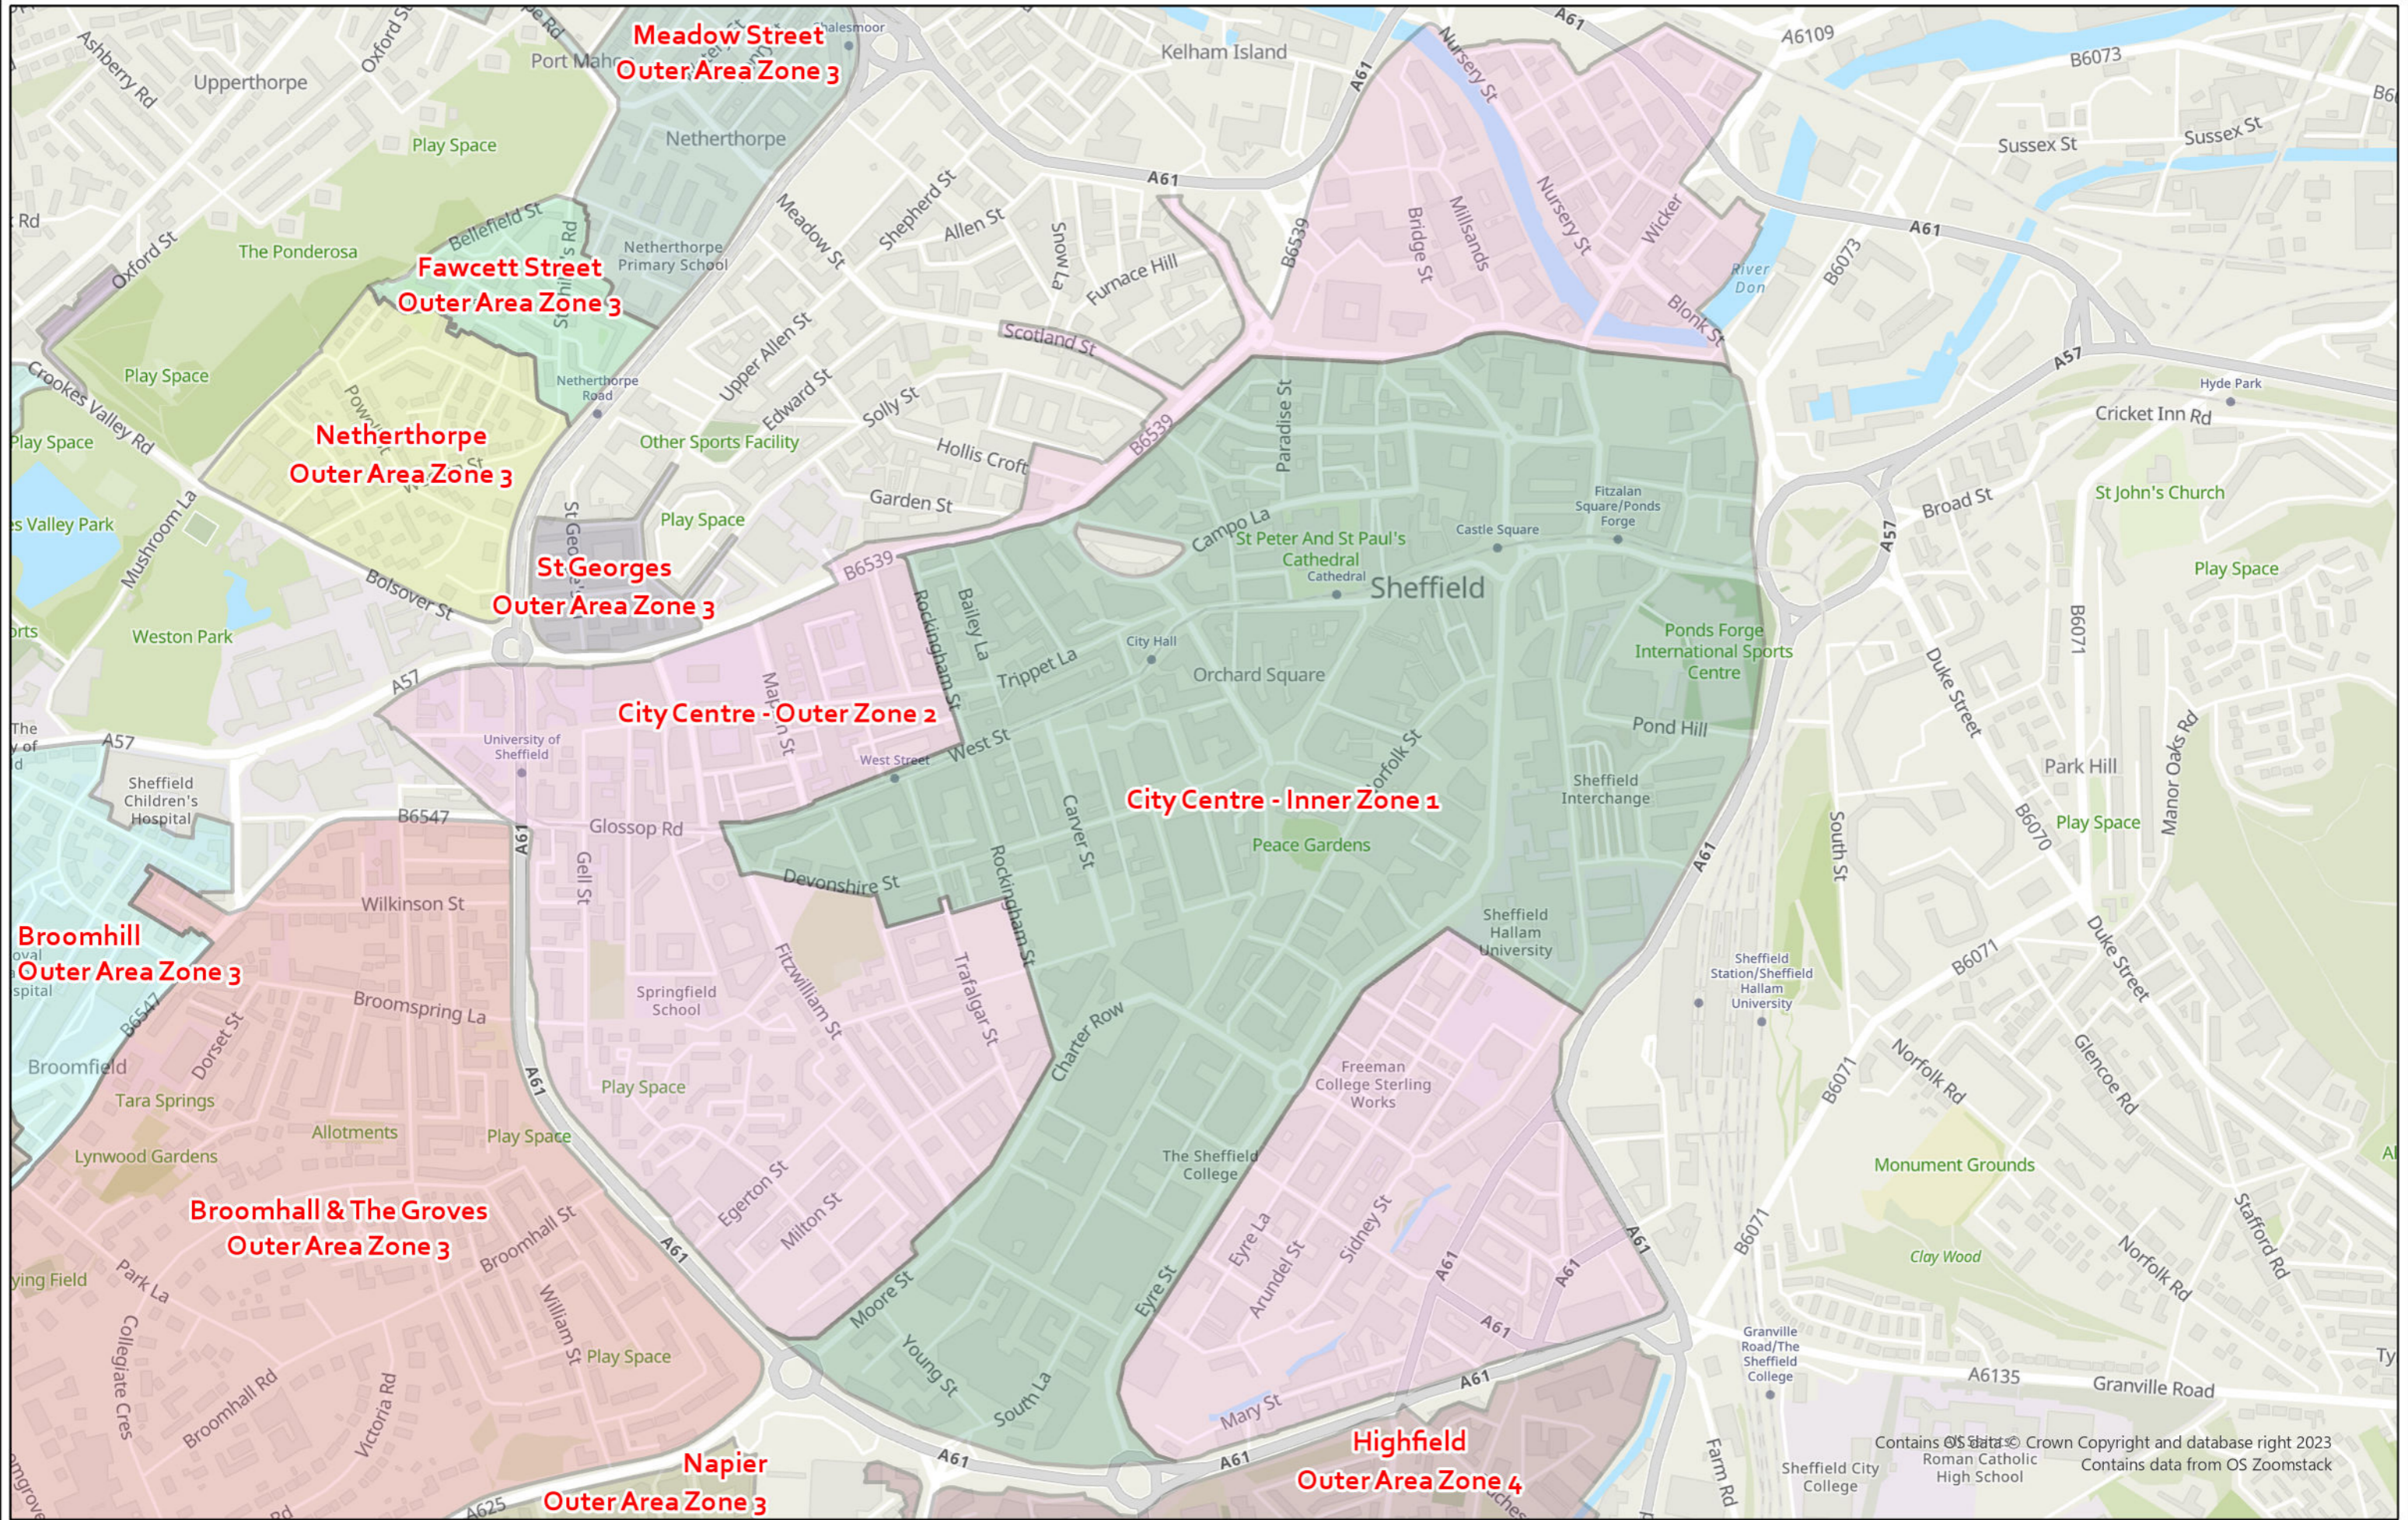

THE SHEFFIELD CITY COUNCIL (STOPPING RESTRICTIONS, WAITING RESTRICTIONS, LOADING RESTRICTIONS & PARKING PLACES) (MAP SCHEDULE) ORDER 2024

Strategic Transport
Sustainability and Infrastructure
City Futures

**Plan of Parking Schemes
Broomhall & The Groves - College Street
Chandos Street - Beaufort Road / Severn Road**

© Crown copyright and database rights
2024 OS licence number AC0000805013

Scale at A3	N.T.S.
Date Effective	
Map Tile	PS-5
Revision	1
Status	Draft