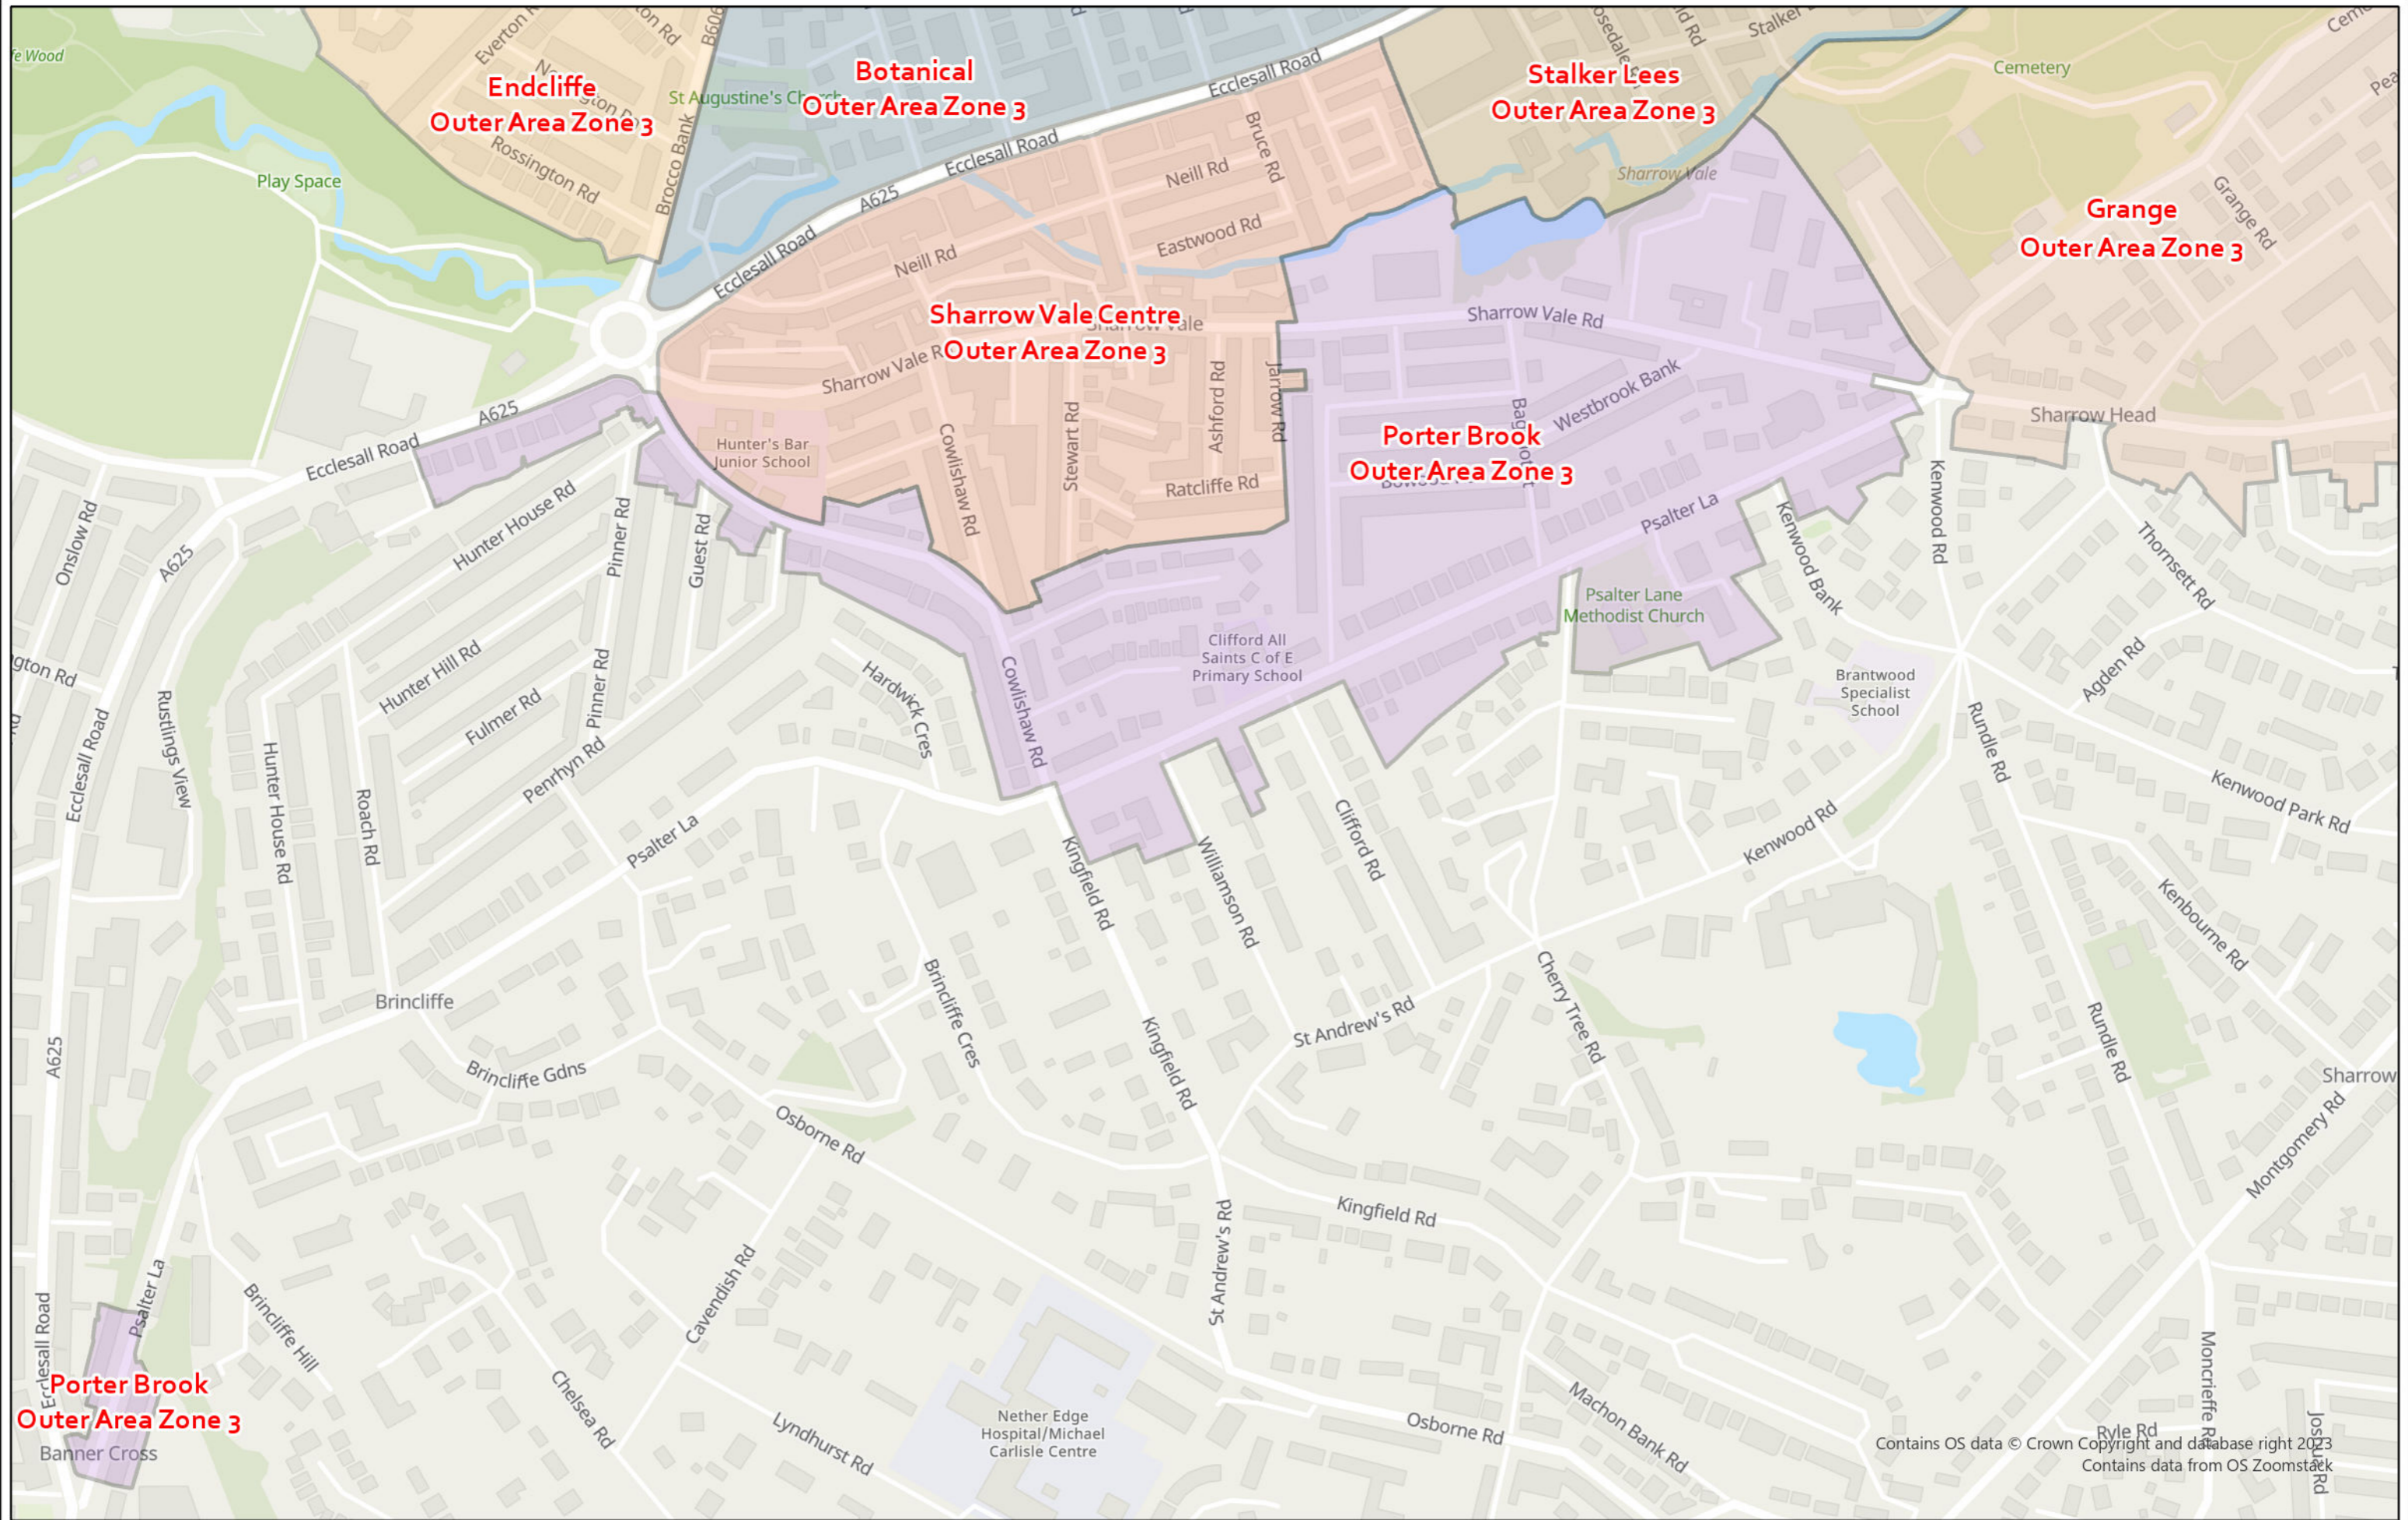

Legend

Parking Schemes and Tariff Zones

- City Centre - Inner Zone 1
- City Centre - Outer Zone 2
- Outer Area Zone 4 (Highfield)
- Outer Area Zone 3 Schemes
- Outer Area Zone 3

THE SHEFFIELD CITY COUNCIL (STOPPING RESTRICTIONS, WAITING RESTRICTIONS, LOADING RESTRICTIONS & PARKING PLACES) (MAP SCHEDULE) ORDER 2024

Strategic Transport
Sustainability and Infrastructure
City Futures

Plan of Parking Schemes
Key Map of A3 Plans and Tariff Zones

© Crown copyright and database rights
2024 OS licence number AC0000805013

Scale at A3	N.T.S.
Date Effective	
Map Tile	Key Map
Revision	1
Status	Draft