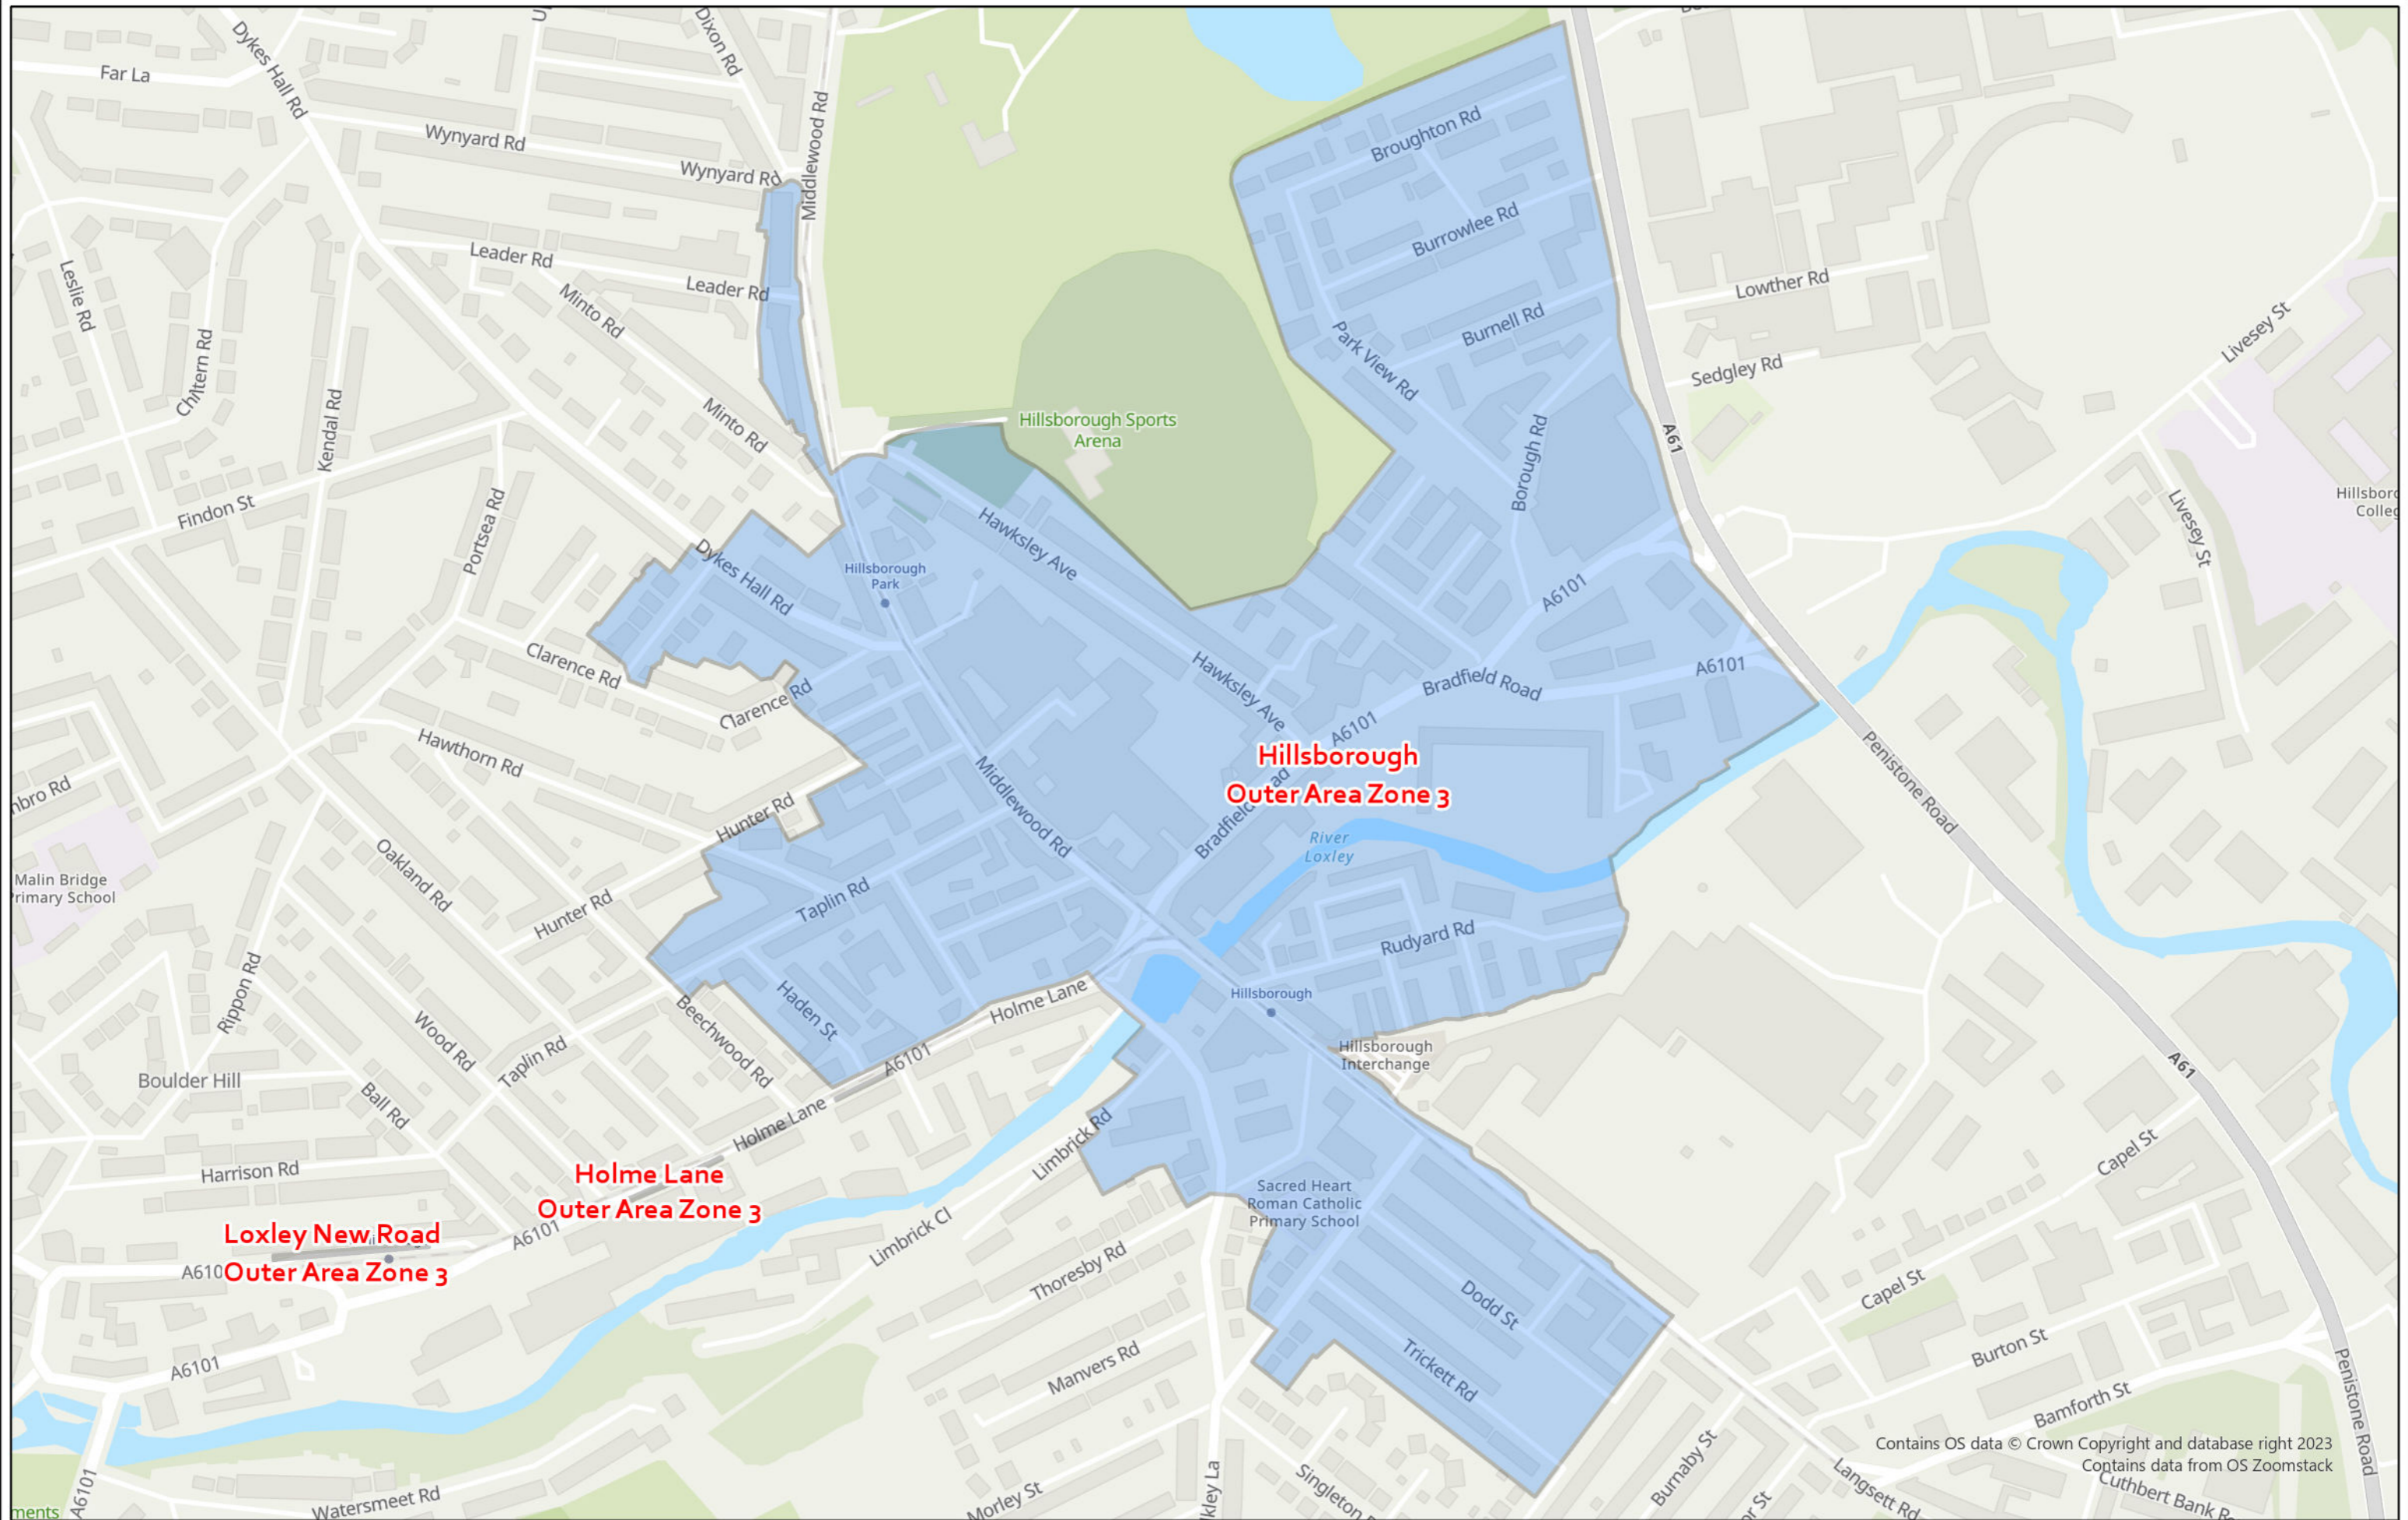

Contains OS data © Crown Copyright and database right 2023
Contains data from OS Zoomstack

THE SHEFFIELD CITY COUNCIL (STOPPING RESTRICTIONS, WAITING RESTRICTIONS, LOADING RESTRICTIONS & PARKING PLACES) (MAP SCHEDULE) ORDER 2024

Strategic Transport
Sustainability and Infrastructure
City Futures

**Plan of Parking Schemes
Hillsborough - Holme Lane - Loxley New Road**

Scale at A3	N.T.S.
Date Effective	
Map Tile	PS-9
Revision	1
Status	Draft

© Crown copyright and database rights
2024 OS licence number AC0000805013