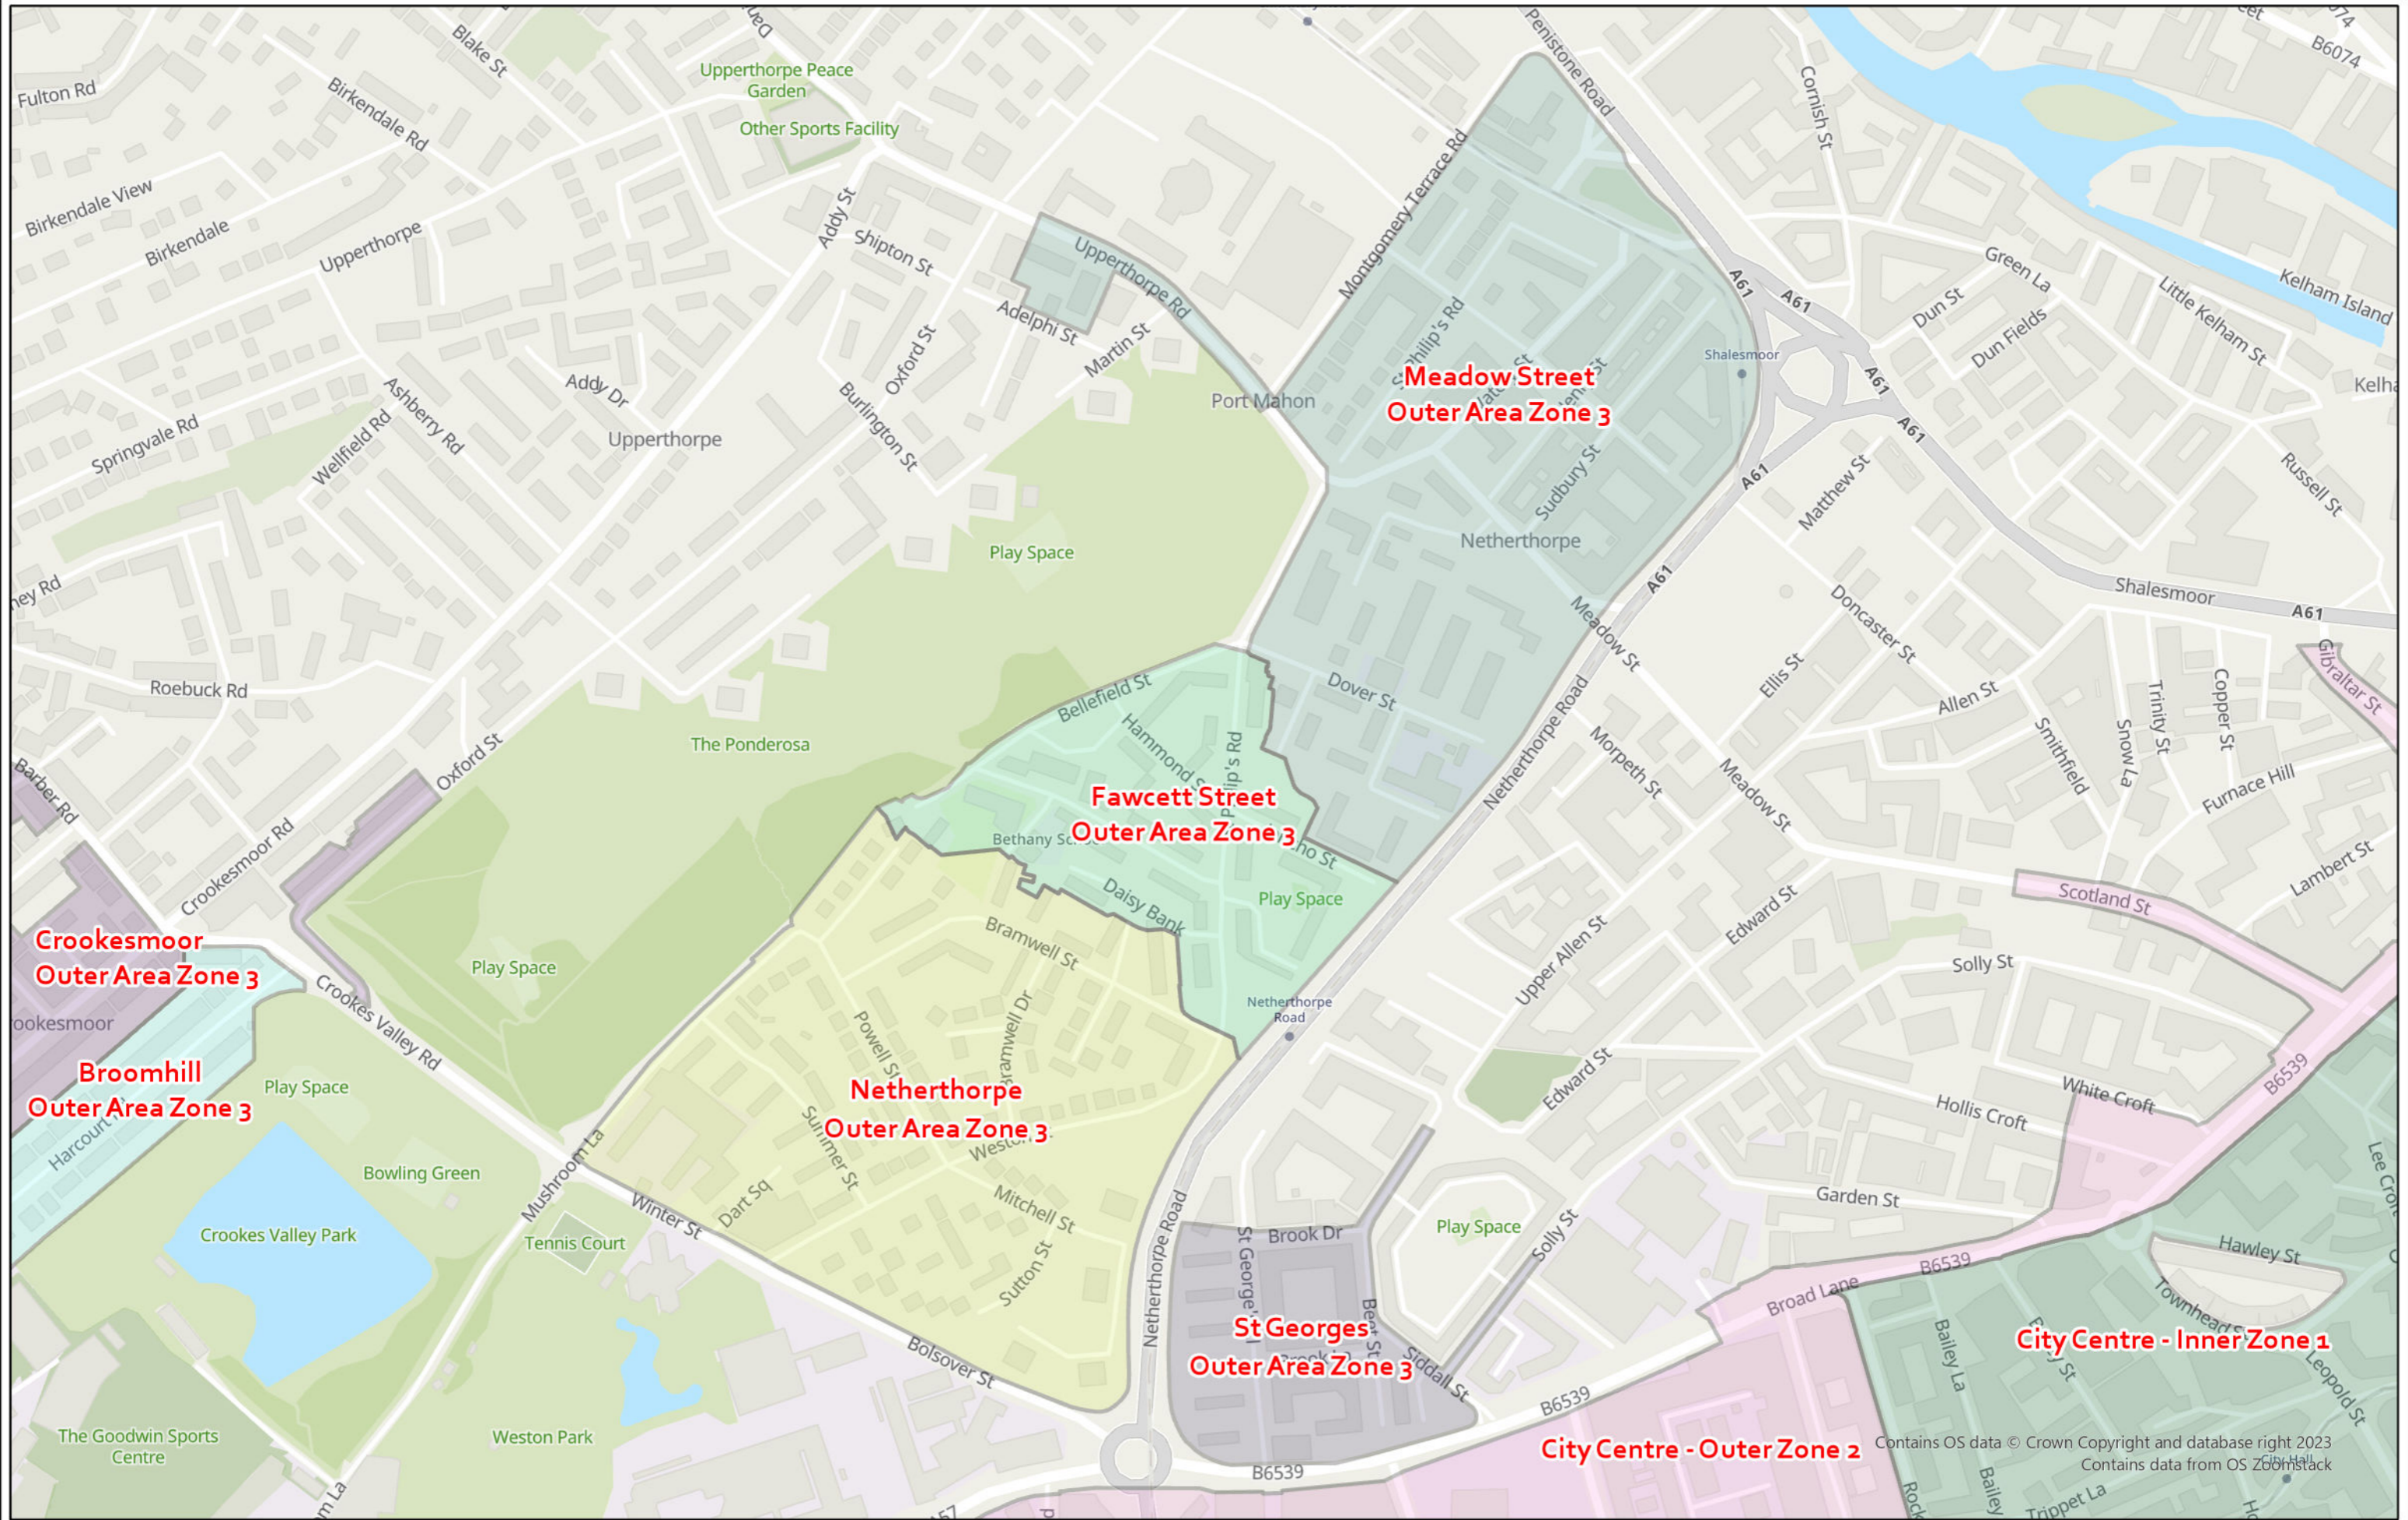

THE SHEFFIELD CITY COUNCIL (STOPPING RESTRICTIONS, WAITING RESTRICTIONS, LOADING RESTRICTIONS & PARKING PLACES) (MAP SCHEDULE) ORDER 2024

Strategic Transport
Sustainability and Infrastructure
City Futures

**Plan of Parking Schemes
Meadow St - Fawcett St - Netherthorpe - St Georges**

© Crown copyright and database rights
2024 OS licence number AC0000805013

Scale at A3	N.T.S.
Date Effective	
Map Tile	PS-8
Revision	1
Status	Draft