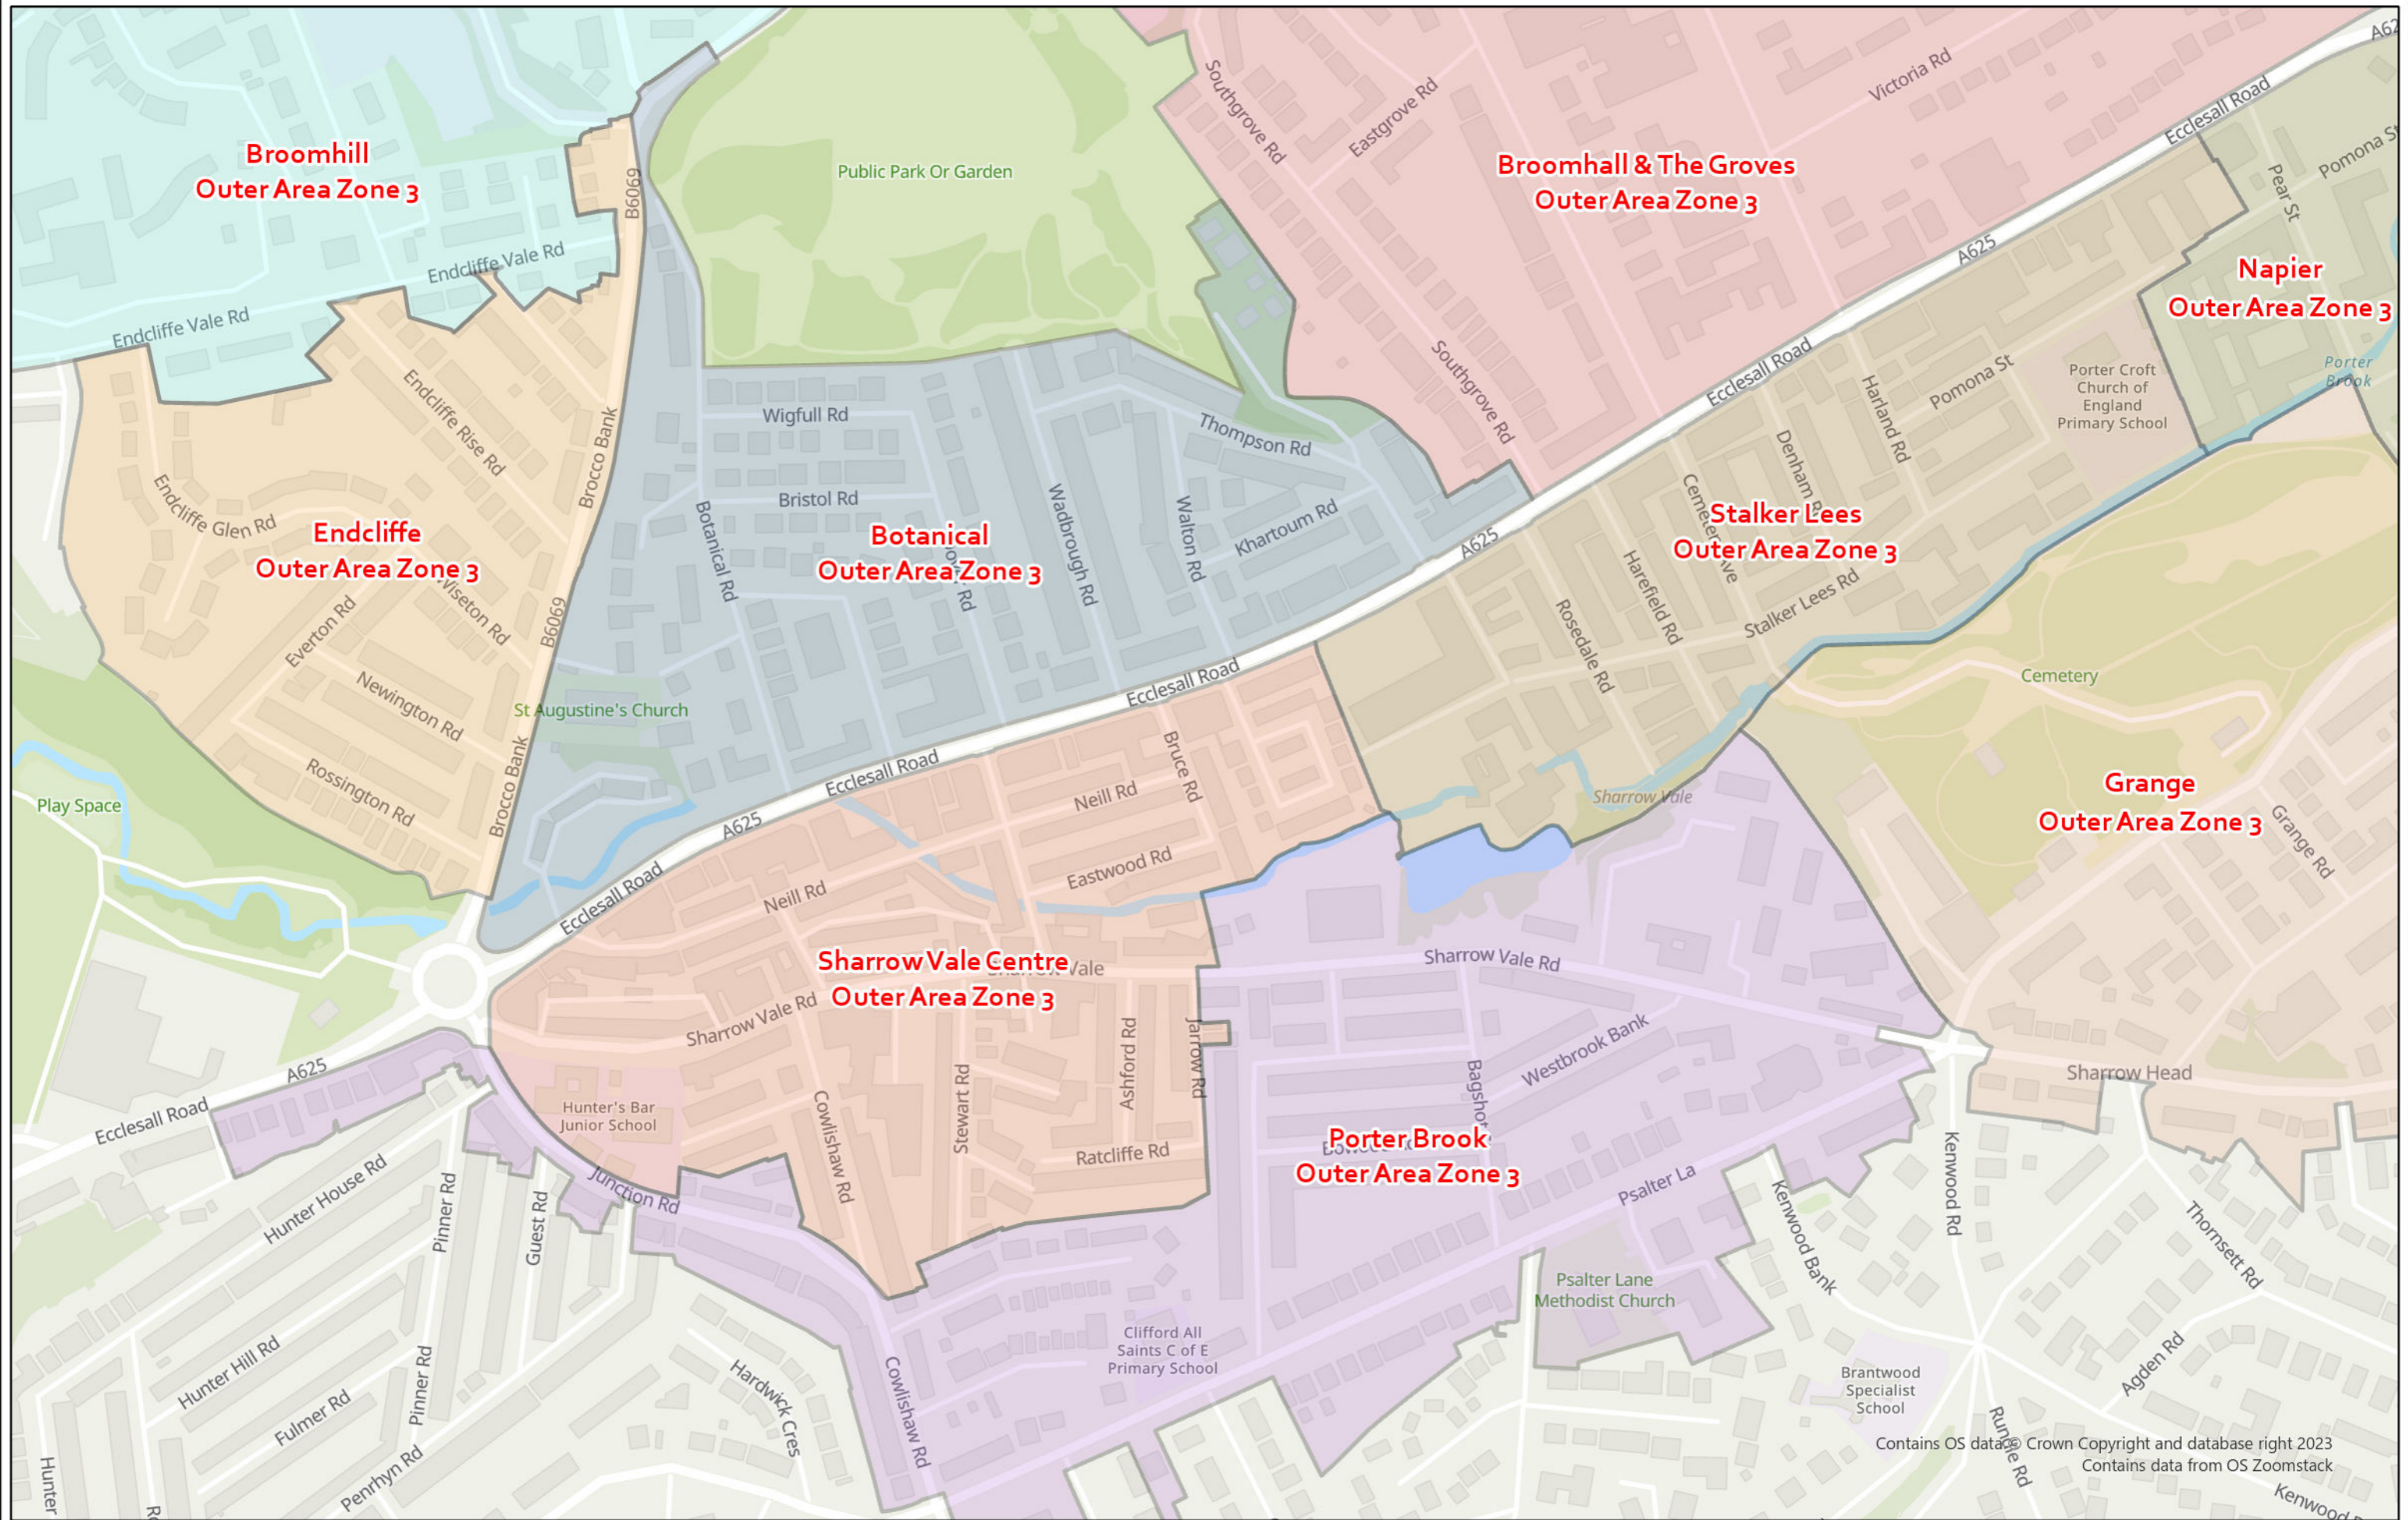

THE SHEFFIELD CITY COUNCIL (STOPPING RESTRICTIONS, WAITING RESTRICTIONS, LOADING RESTRICTIONS & PARKING PLACES) (MAP SCHEDULE) ORDER 2024

Strategic Transport
Sustainability and Infrastructure
City Futures

**Plan of Parking Schemes
Sharrow Vale Centre - Porter Brook**

© Crown copyright and database rights
2024 OS licence number AC0000805013

Scale at A3	N.T.S.
Date Effective	
Map Tile	PS-1
Revision	1
Status	Draft