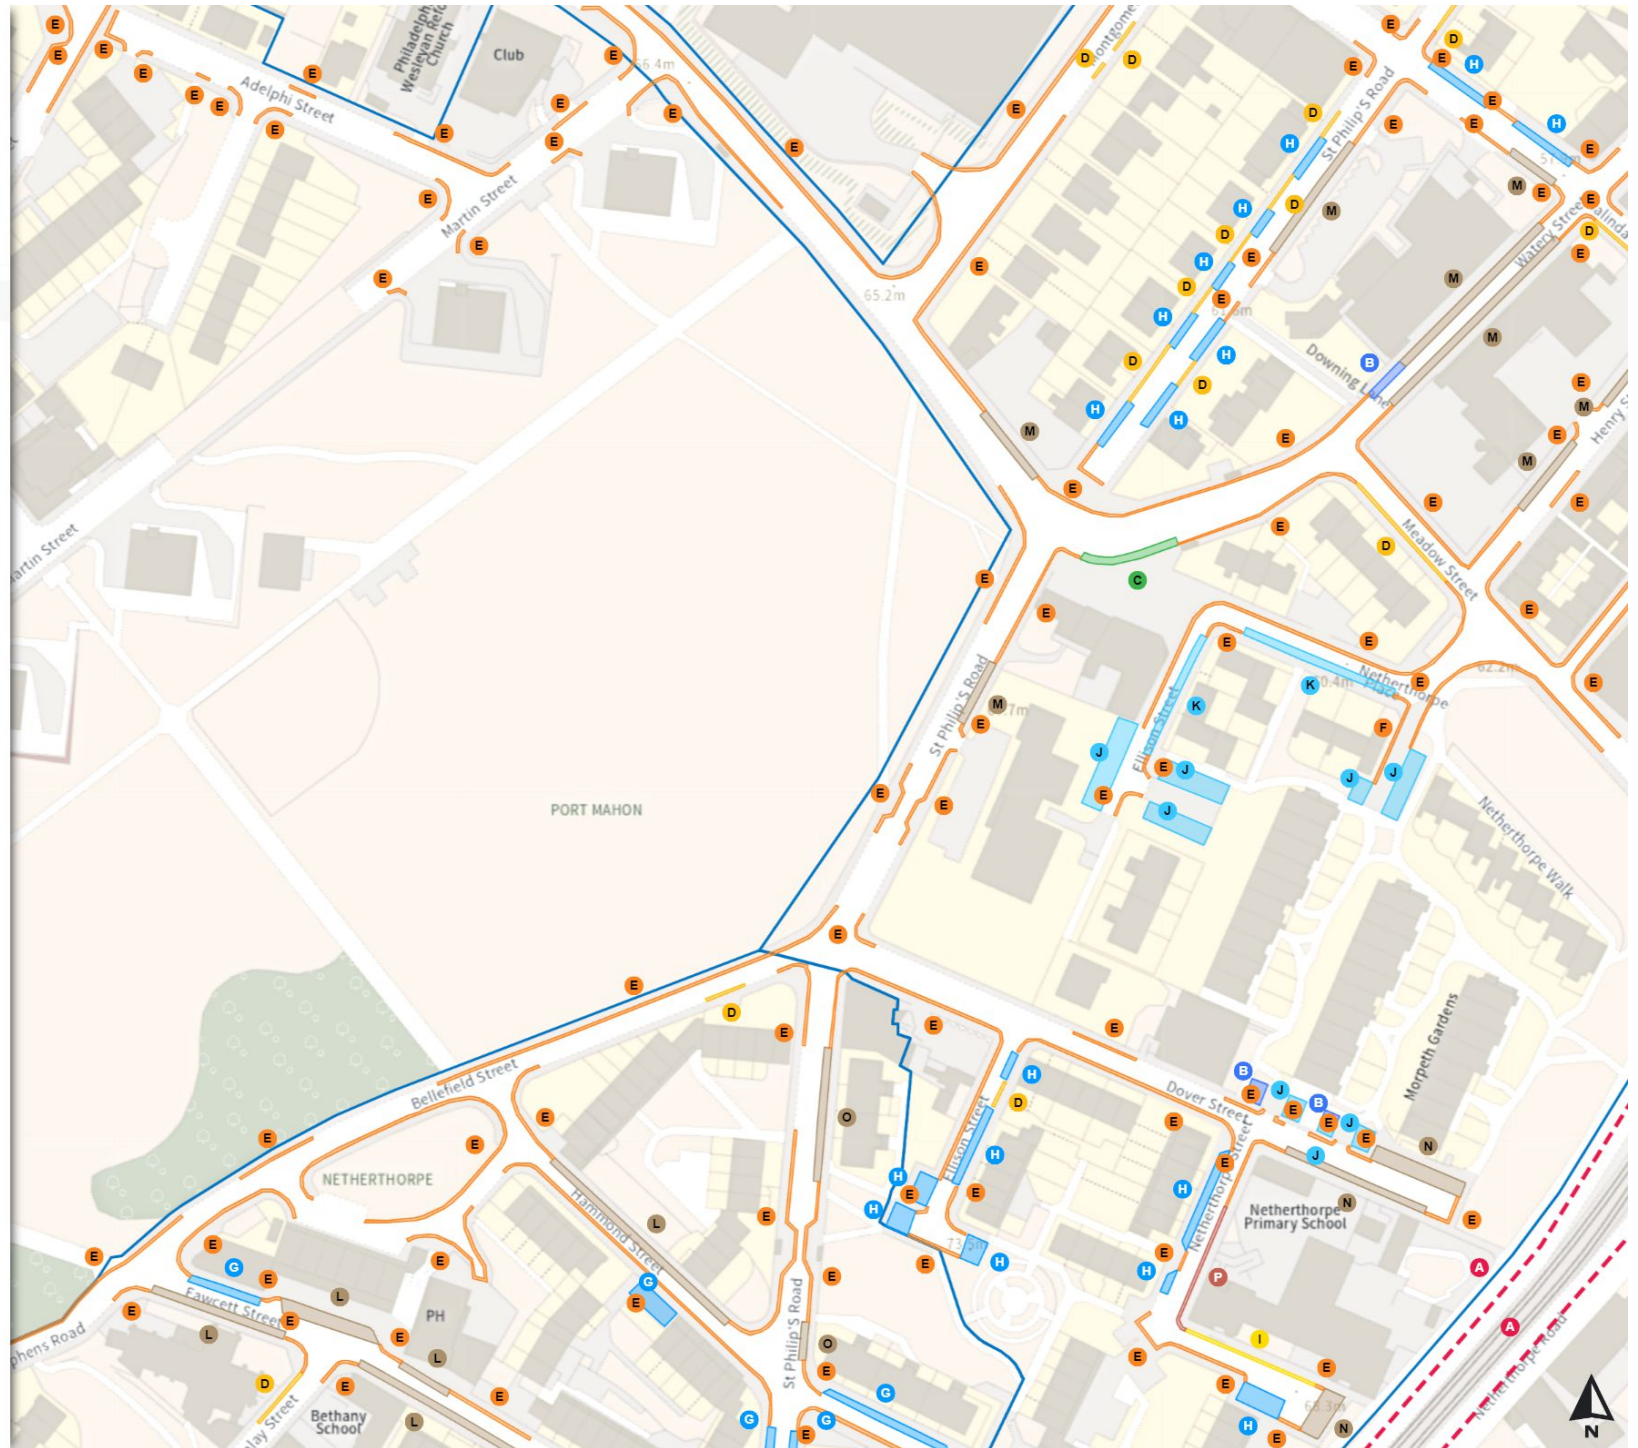

Map 313c of 794

Added

- Shared
- No waiting at any time
At all times
- No loading at any time
At all times

0 20 40 60m

Scale: 1:1250

North-West: 434261.436, 388170.456
South-East: 434687.131, 387796.411

© Crown copyright and database rights 2024 Ordnance Survey.
You are not permitted to copy, sub-license, distribute or sell any of this
data to third parties in any form. Licence number 100018816