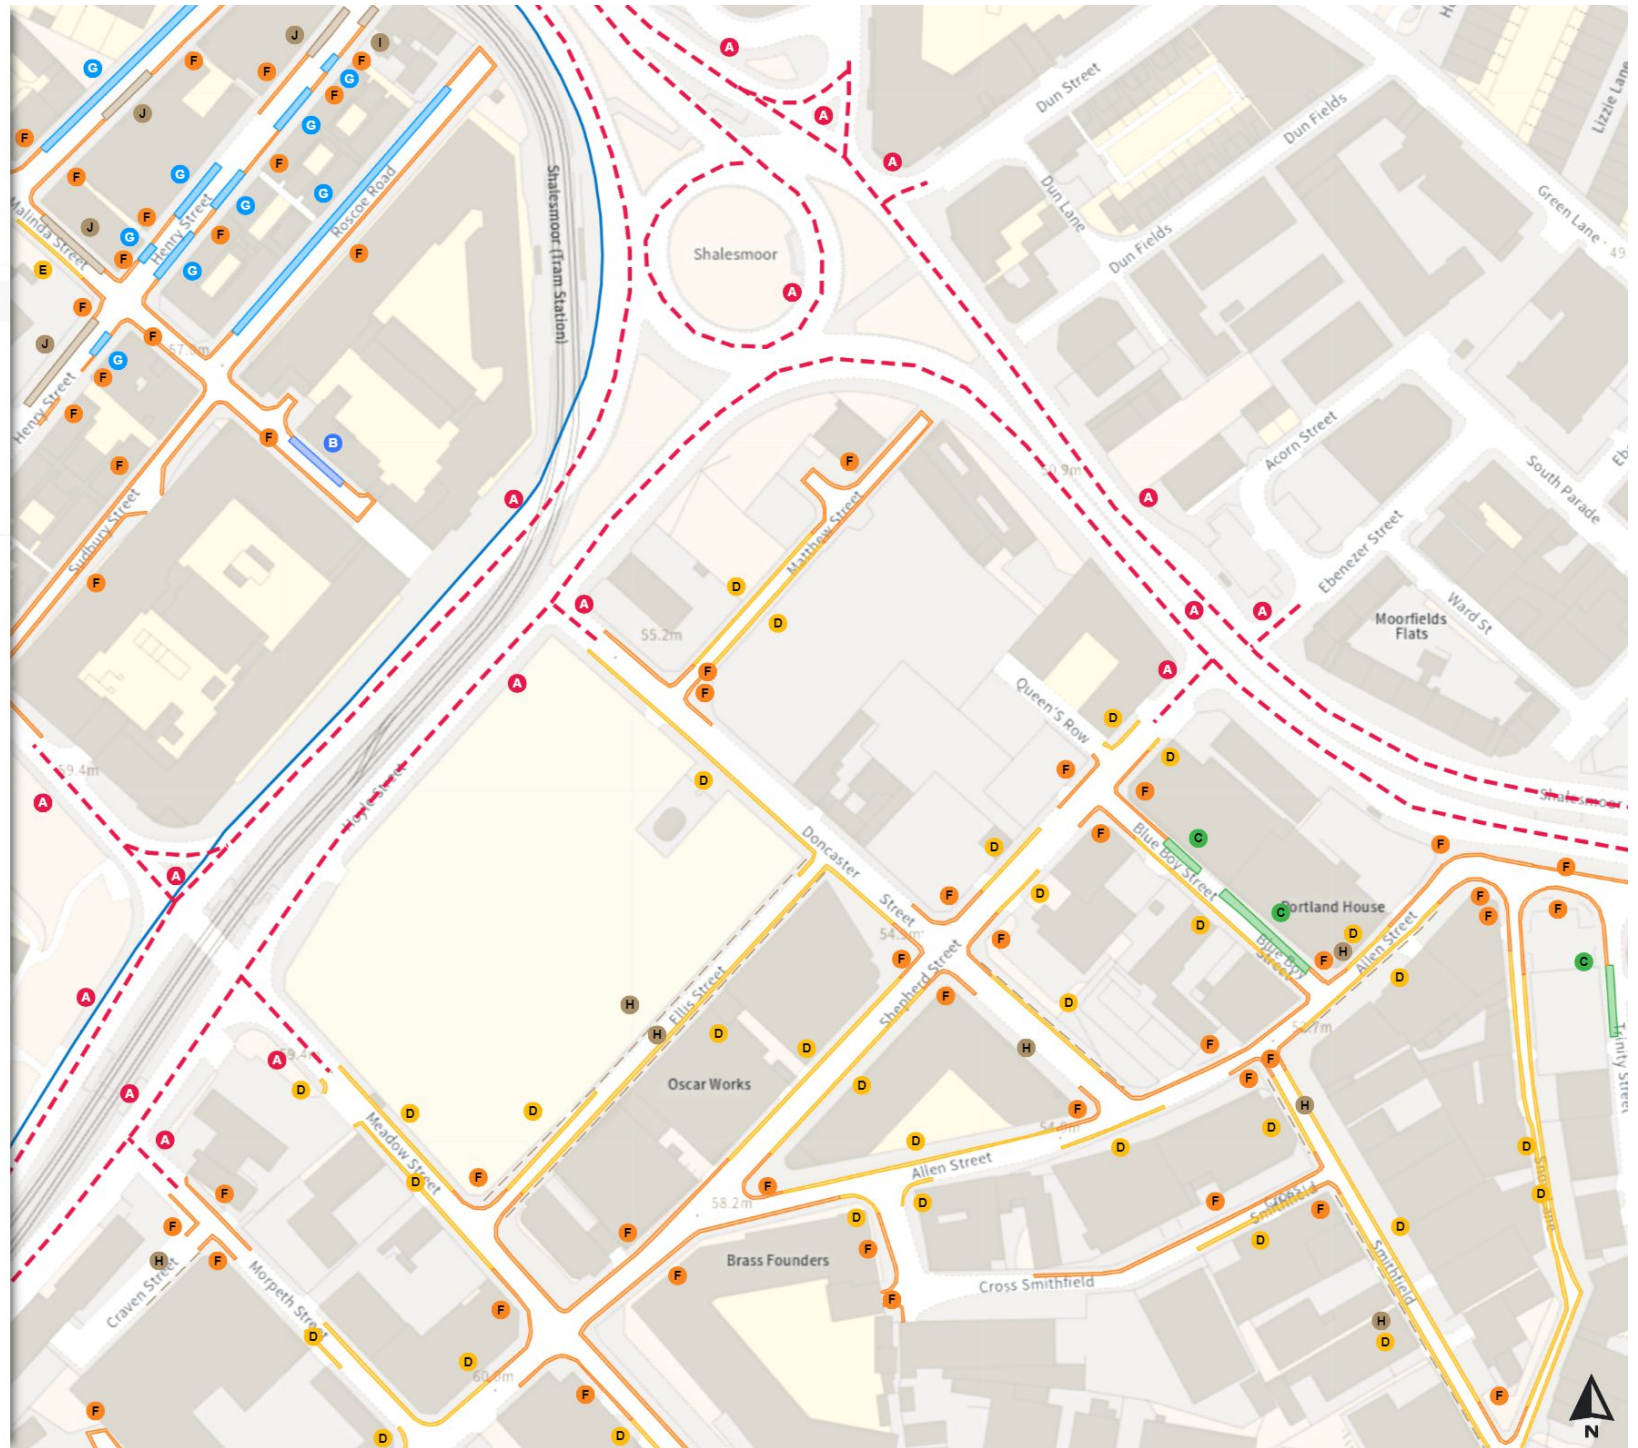

THE SHEFFIELD CITY COUNCIL (STOPPING RESTRICTIONS, WAITING RESTRICTIONS, LOADING RESTRICTIONS & PARKING PLACES) (MAP SCHEDULE) ORDER 2024

Map 314b of 794

Added

- **Shared**
- **I** Free parking place
  Mon-Fri 08:00-18:30 4h 4h
- **I** Permit holders parking place (Meadow Street)
  Mon-Fri 08:00-18:30
- **Shared**
- **J** Free parking place
  Mon-Fri 08:00-18:30 4h 4h
- **J** Permit holders parking place (Meadow Street)
  Mon-Fri 08:00-18:30

0 20 40 60m

Scale: 1:1250

North-West: 434673.86, 388173.441
South-East: 435099.588, 387799.432

© Crown copyright and database rights 2024 Ordnance Survey.
You are not permitted to copy, sub-license, distribute or sell any of this data to third parties in any form. Licence number 100018816