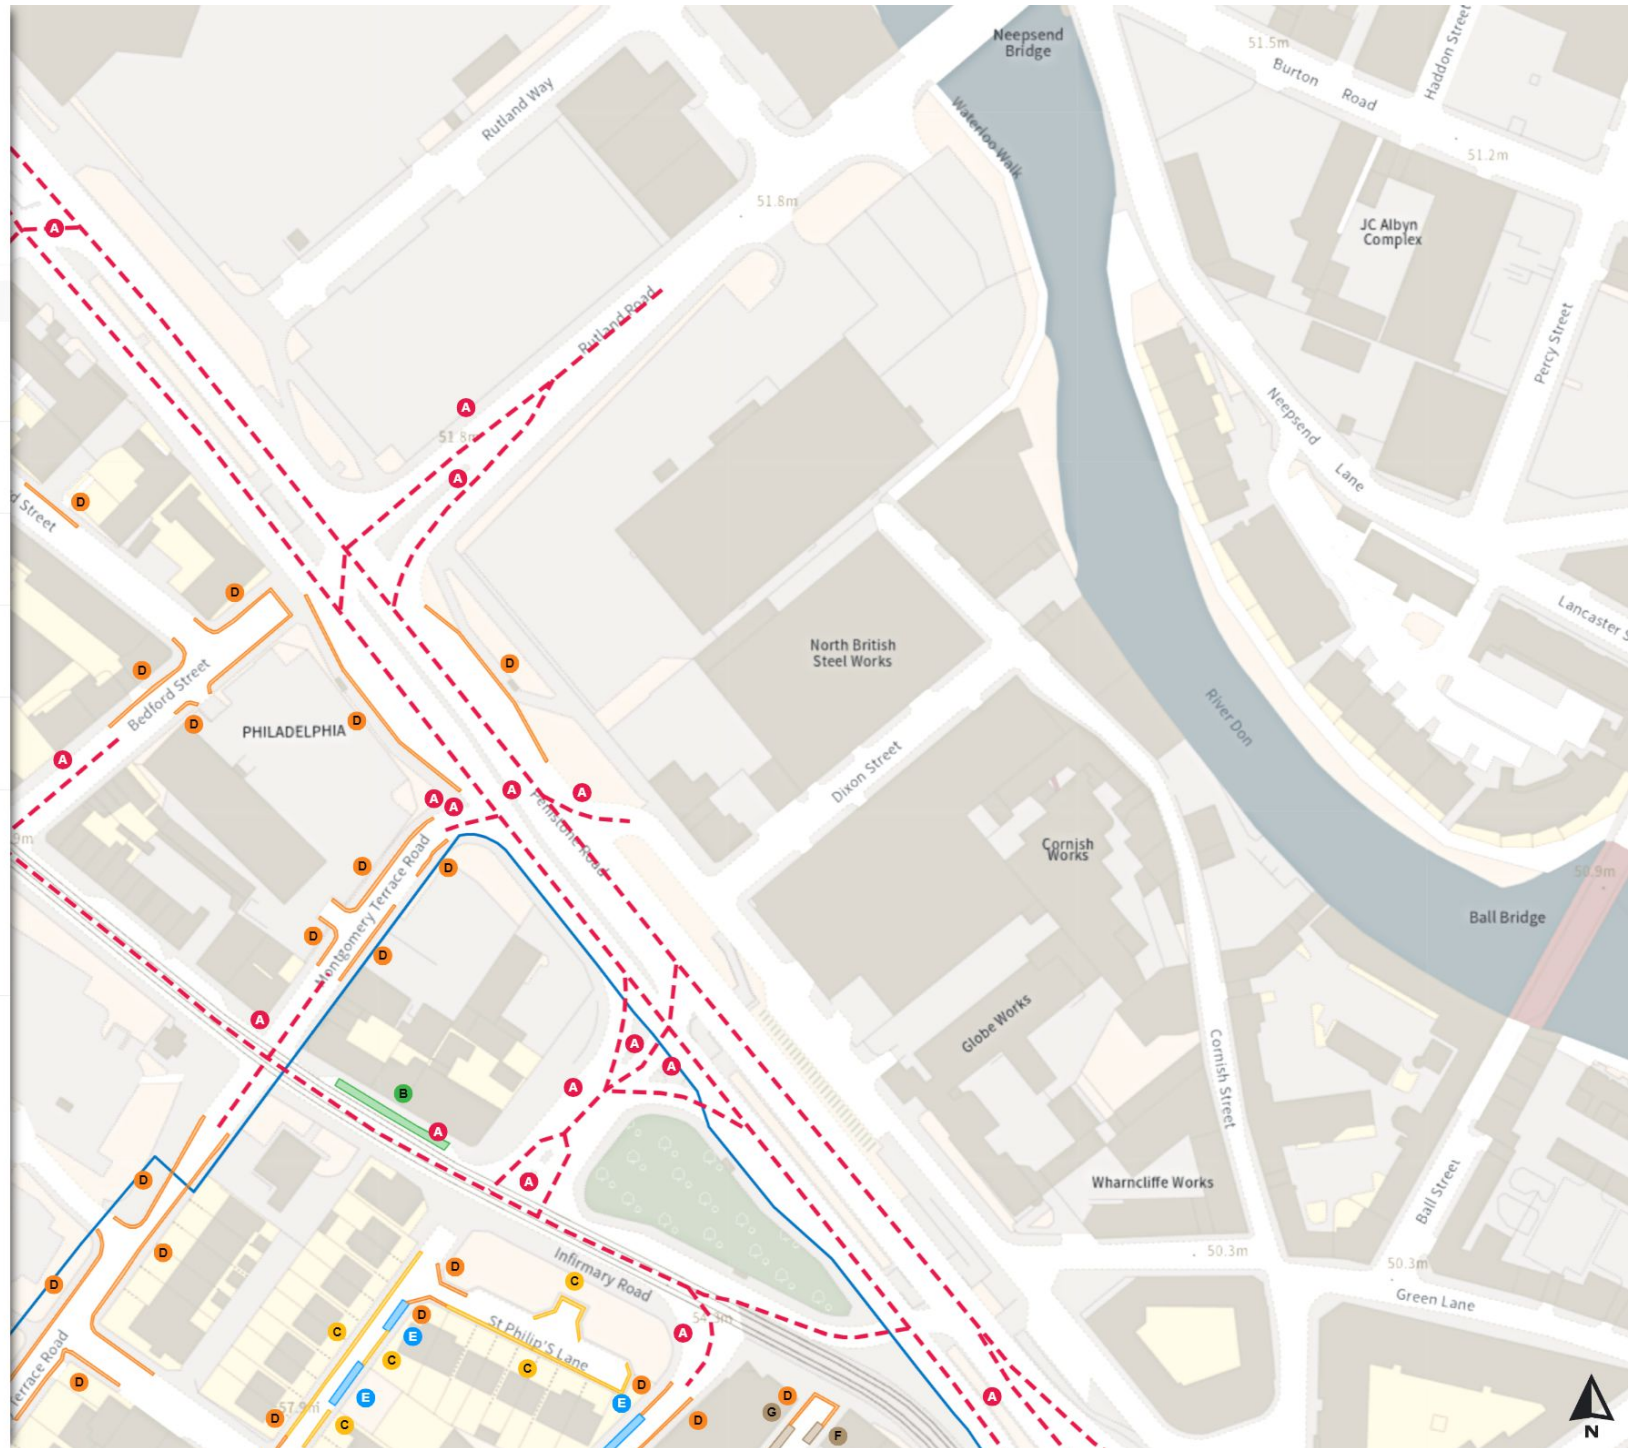

THE SHEFFIELD CITY COUNCIL (STOPPING RESTRICTIONS, WAITING RESTRICTIONS, LOADING RESTRICTIONS & PARKING PLACES) (MAP SCHEDULE) ORDER 2024

Map 296 of 794

Added

- - - Clearway
- A At all times

- Free parking place
- B Mon-Sat 08:00-18:30 ⌚ 2h ⌚ 2h

- No waiting
- C Mon-Fri 08:00-18:30

- No waiting at any time
- D At all times

- Permit holders parking place (Meadow Street)
- E Mon-Fri 08:00-18:30

- Shared
- F Free parking place
- Mon-Fri 08:00-18:30 ⌚ 4h ⌚ 4h
- F Permit holders parking place (Meadow Street)
- Mon-Fri 08:00-18:30

- Shared
- G Free parking place
- Mon-Fri 08:00-18:30 ⌚ 4h ⌚ 4h
- G Permit holders parking place (Meadow Street)
- Mon-Fri 08:00-18:30

Scale: 1:1250

North-West: 434554.873, 388542.021
South-East: 434980.559, 388168.031

© Crown copyright and database rights 2024 Ordnance Survey. You are not permitted to copy, sub-license, distribute or sell any of this data to third parties in any form. Licence number 100018816