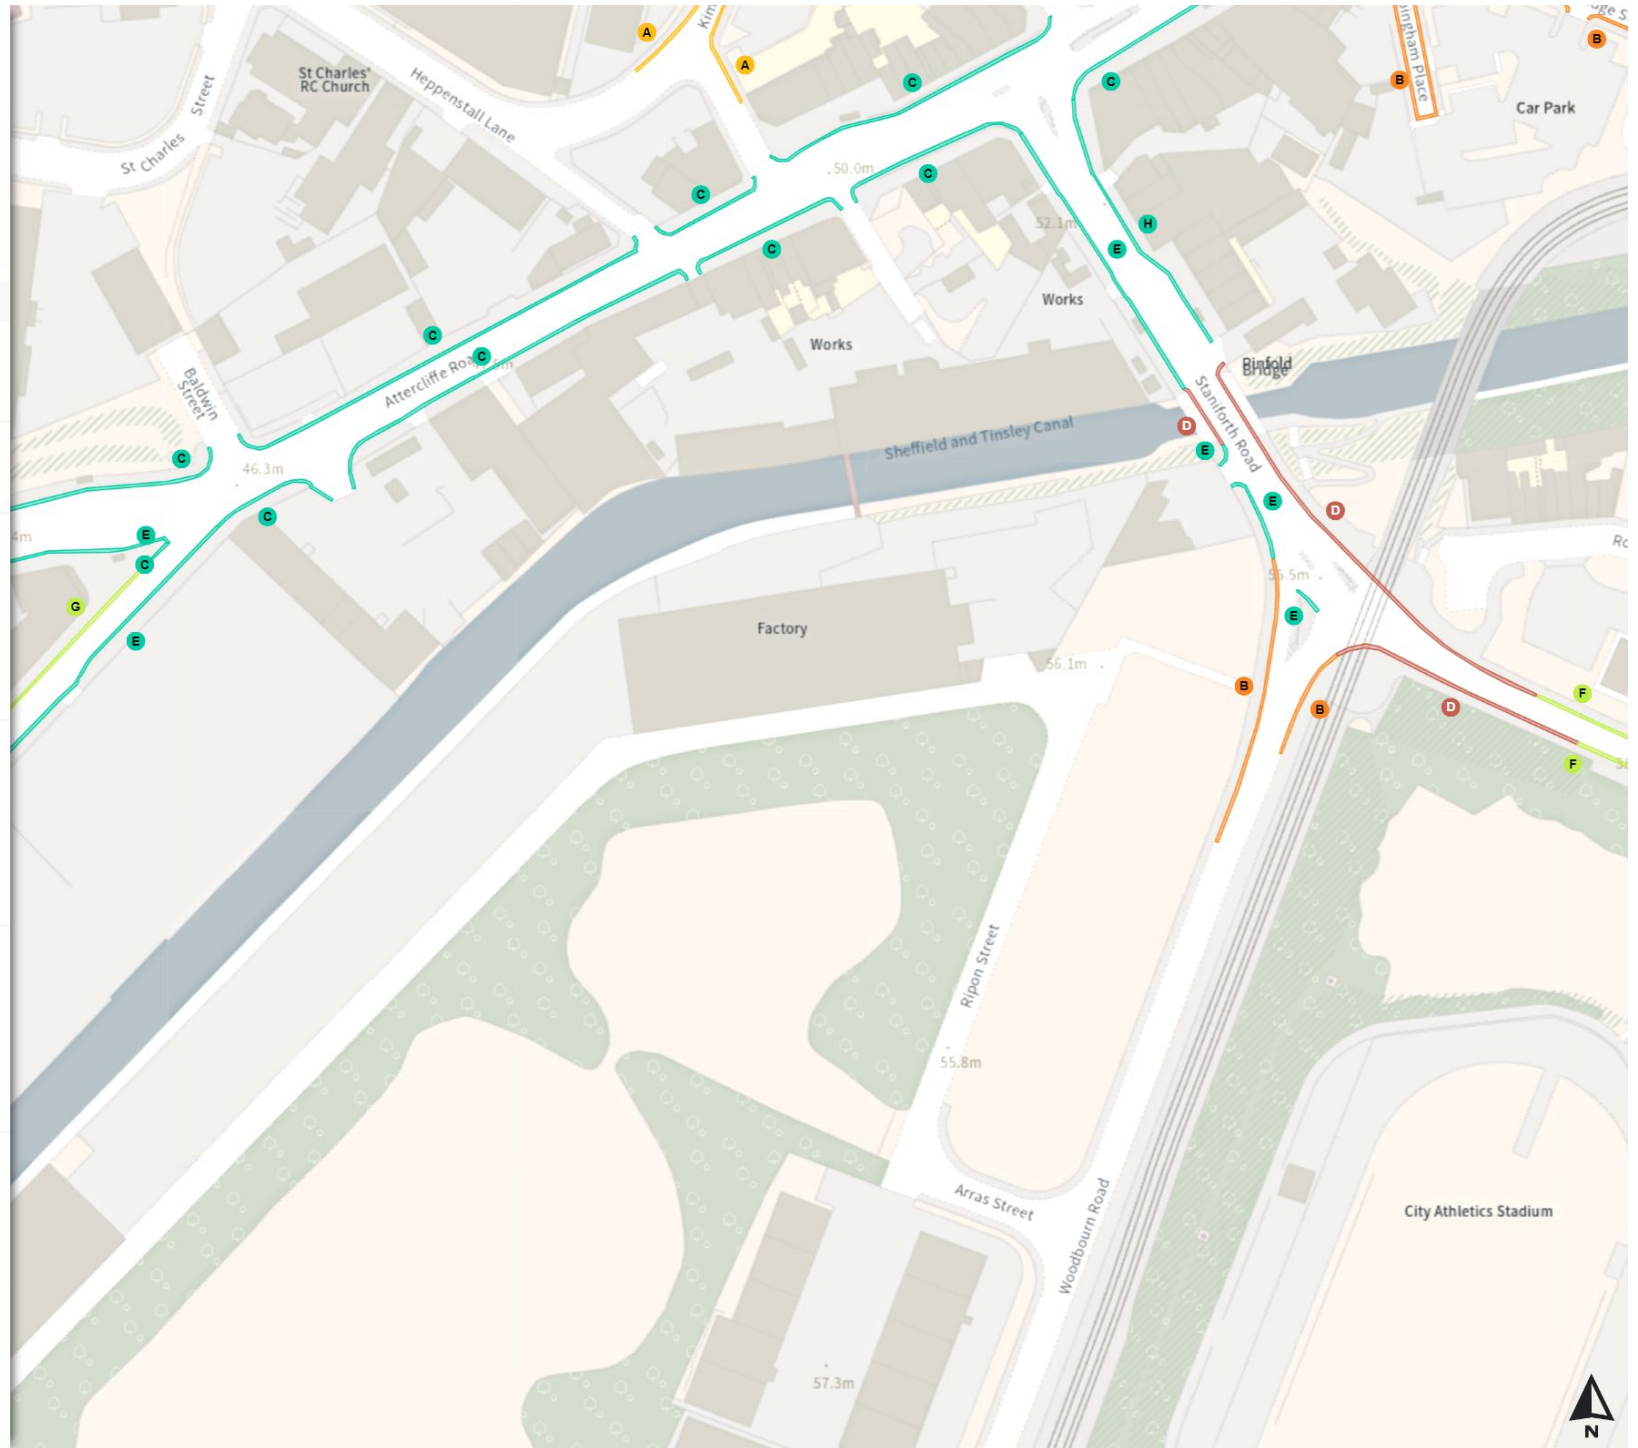

0 20 40 60m

Scale: 1:1250

North-West: 437441.079, 388563.841
South-East: 437866.992, 388190.109

© Crown copyright and database rights 2024 Ordnance Survey.
You are not permitted to copy, sub-license, distribute or sell any of this data to third parties in any form. Licence number 100018816