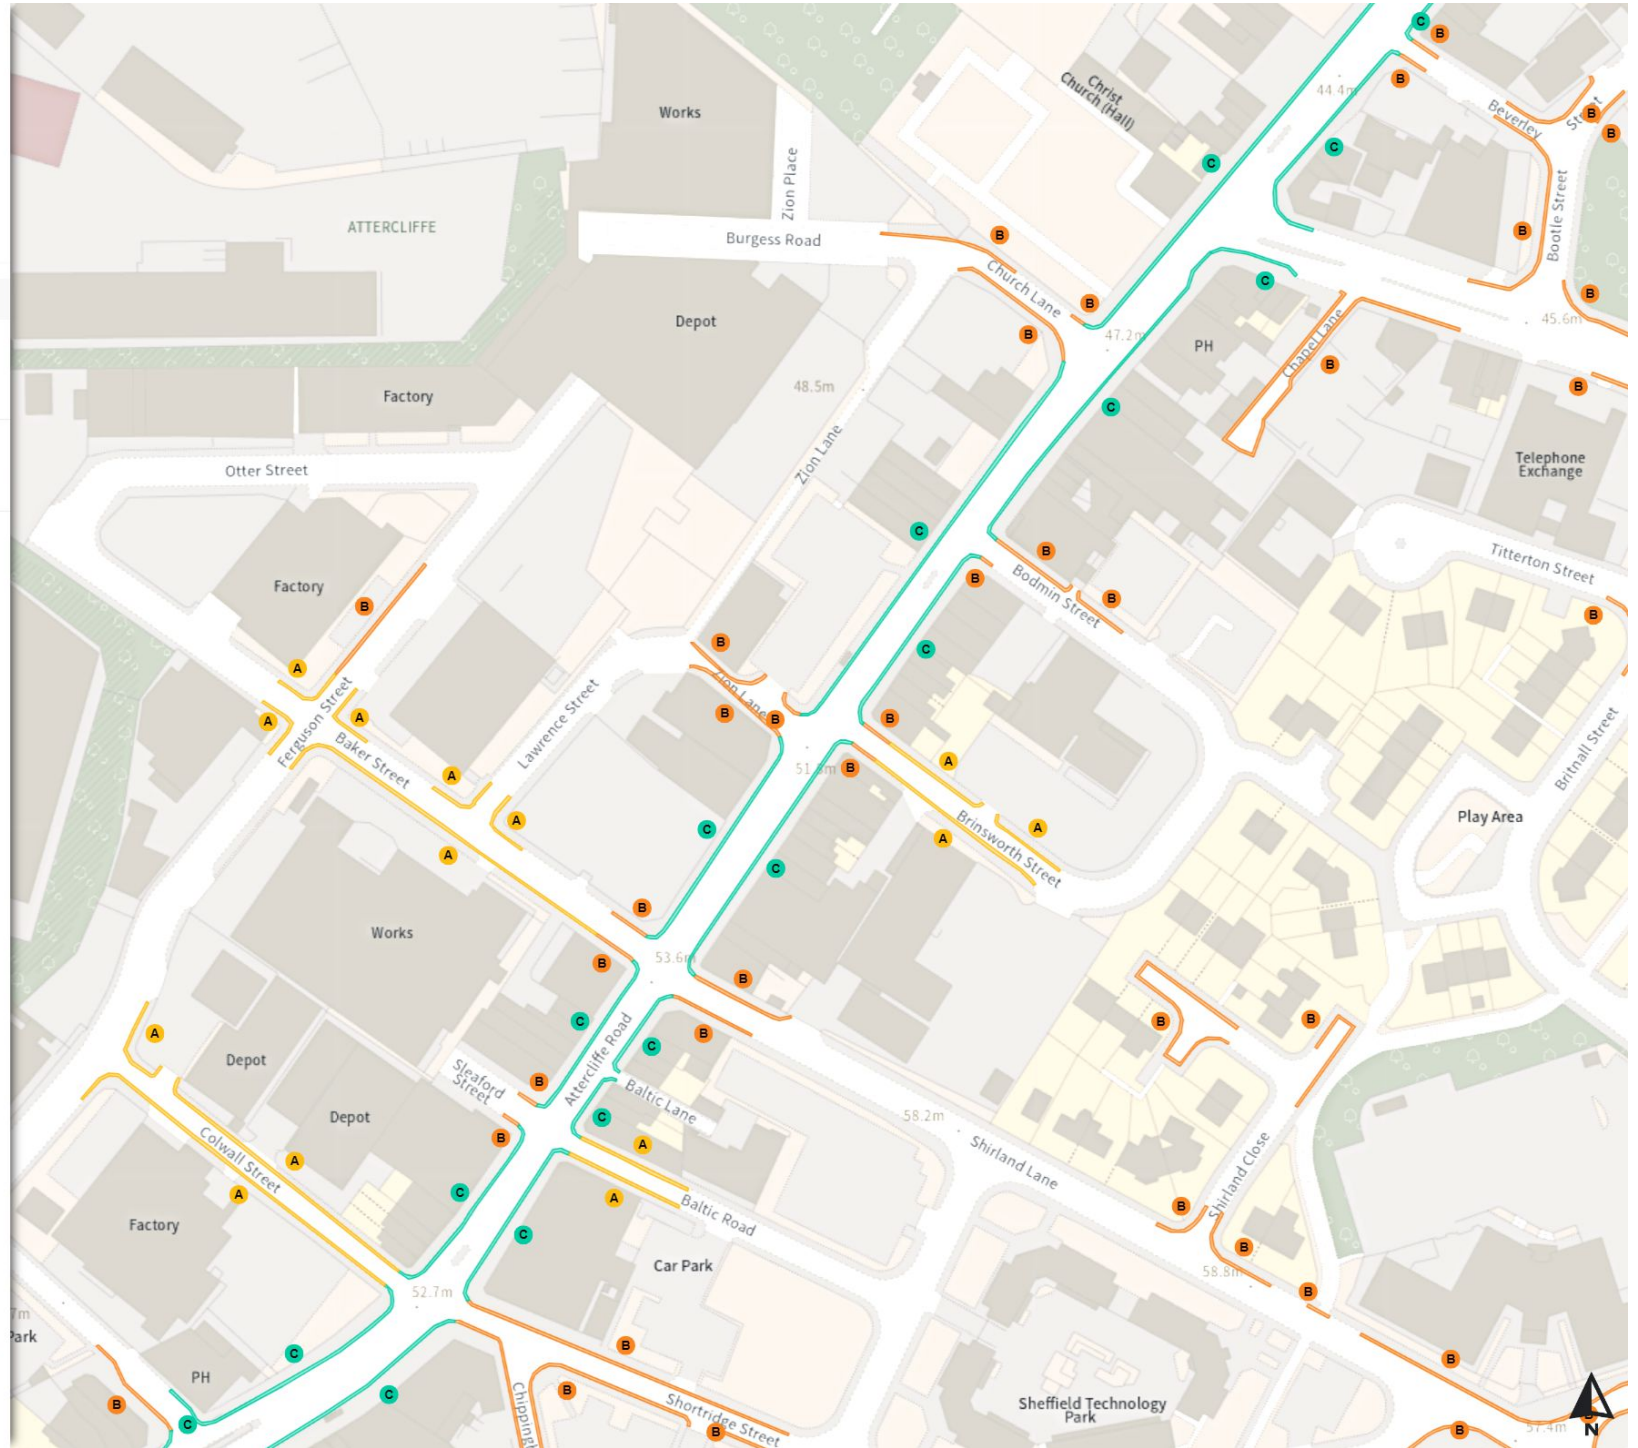

Map 276 of 794

Added

- No waiting
- A Mon-Sat 08:00-18:30
- No waiting at any time
- B At all times
- Shared
- C No waiting at any time At all times
- C No loading Mon-Fri 07:30-09:30 16:00-18:30

0 20 40 60m