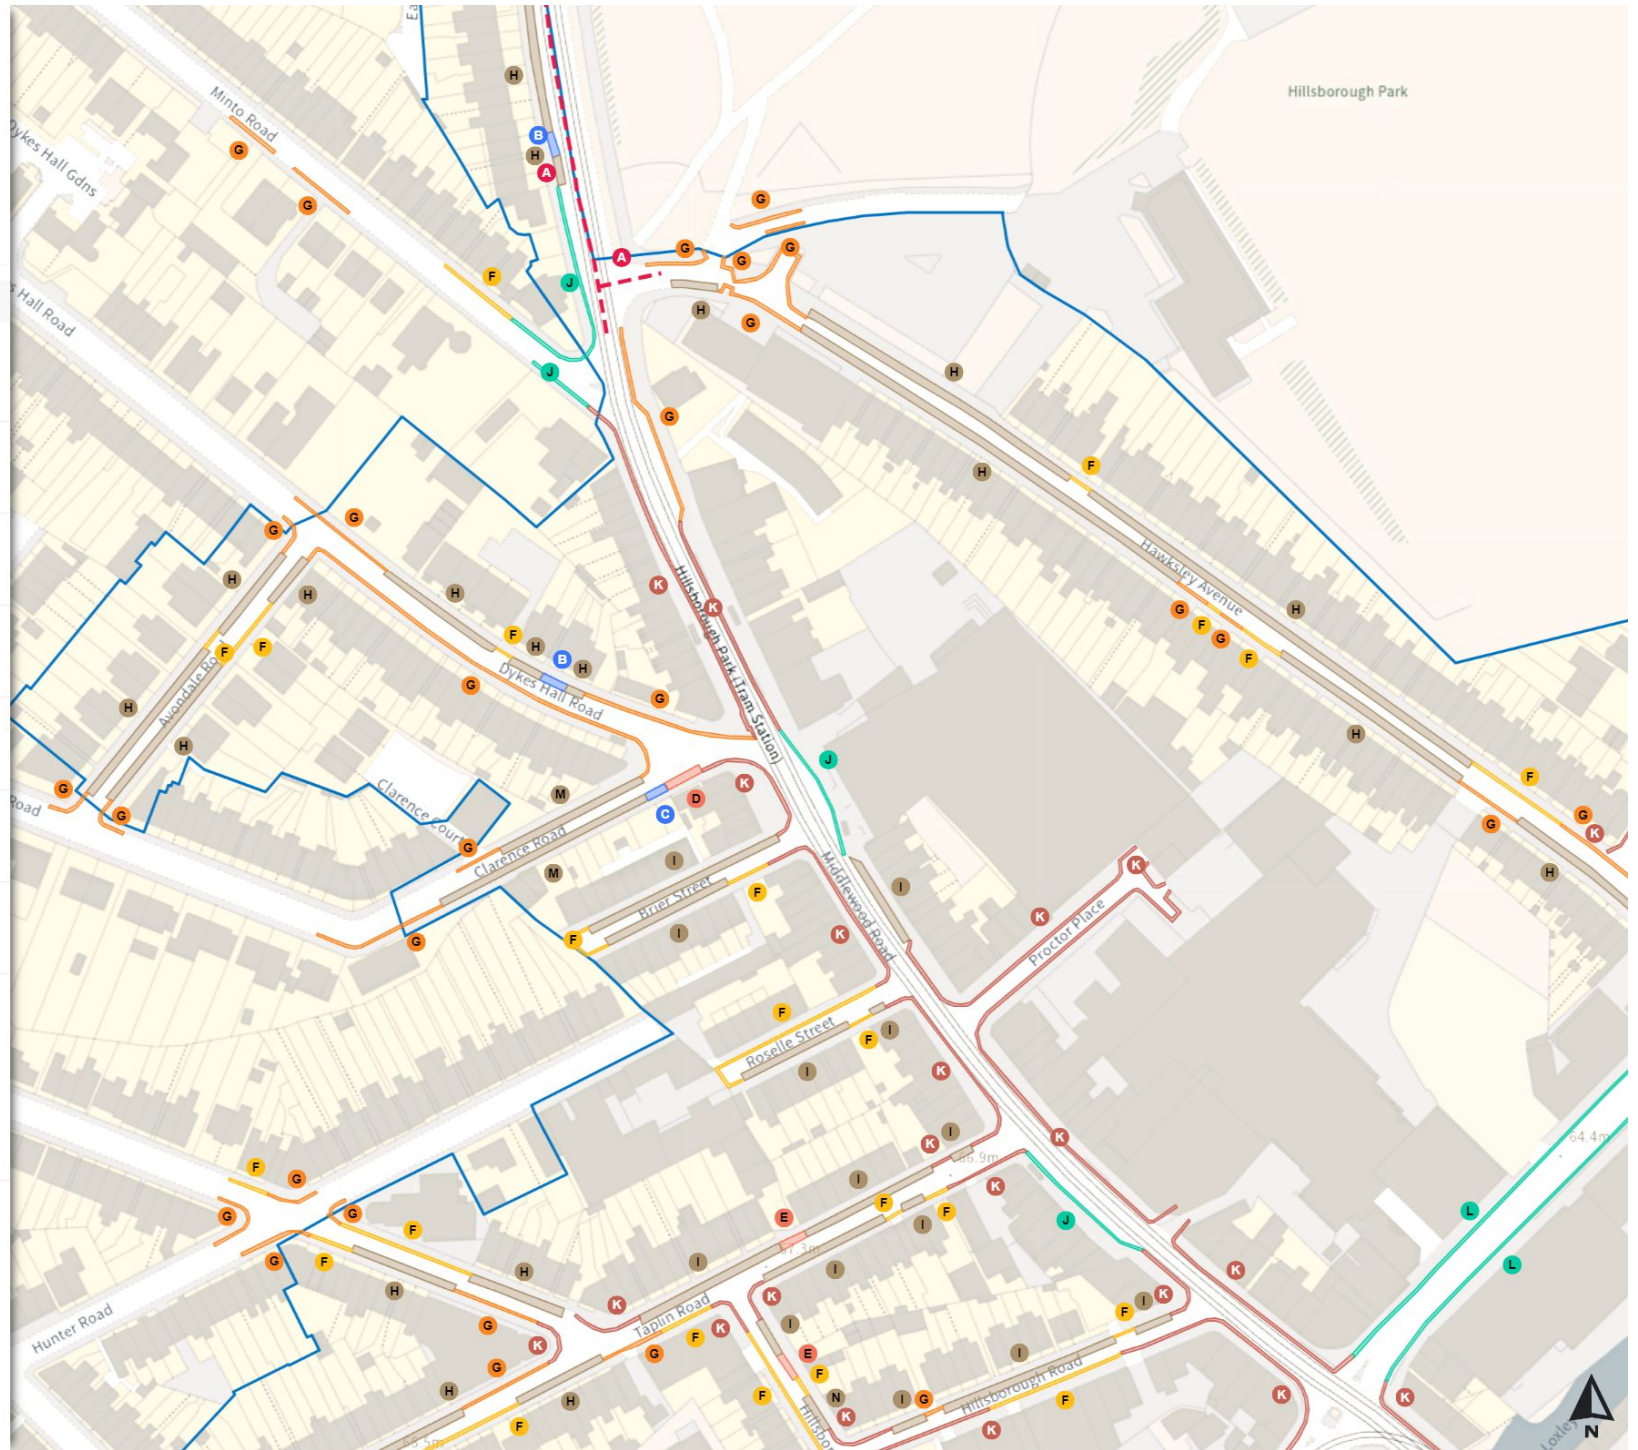

THE SHEFFIELD CITY COUNCIL (STOPPING RESTRICTIONS, WAITING RESTRICTIONS, LOADING RESTRICTIONS & PARKING PLACES) (MAP SCHEDULE) ORDER 2024

Map 199a of 794

Added

- Clearway
- At all times
- Disabled persons' badge holders parking place
- At all times
- Disabled persons' badge holders parking place
- 08:00-18:30
- Loading place
- Mon-Sat 08:00-18:30
- Loading place
- At all times
- No waiting
- Mon-Sat 08:00-18:30
- No waiting at any time
- At all times
- Shared
- Free parking place
- Mon-Sat 08:00-18:30 2h 3h
- Permit holders parking place (Hillsborough)
- Mon-Sat 08:00-18:30

0 20 40 60m

Scale: 1:1250

North-West: 432910.969, 390007.688
South-East: 433336.393, 389633.668

© Crown copyright and database rights 2024 Ordnance Survey.
You are not permitted to copy, sub-license, distribute or sell any of this data to third parties in any form. Licence number 100018816