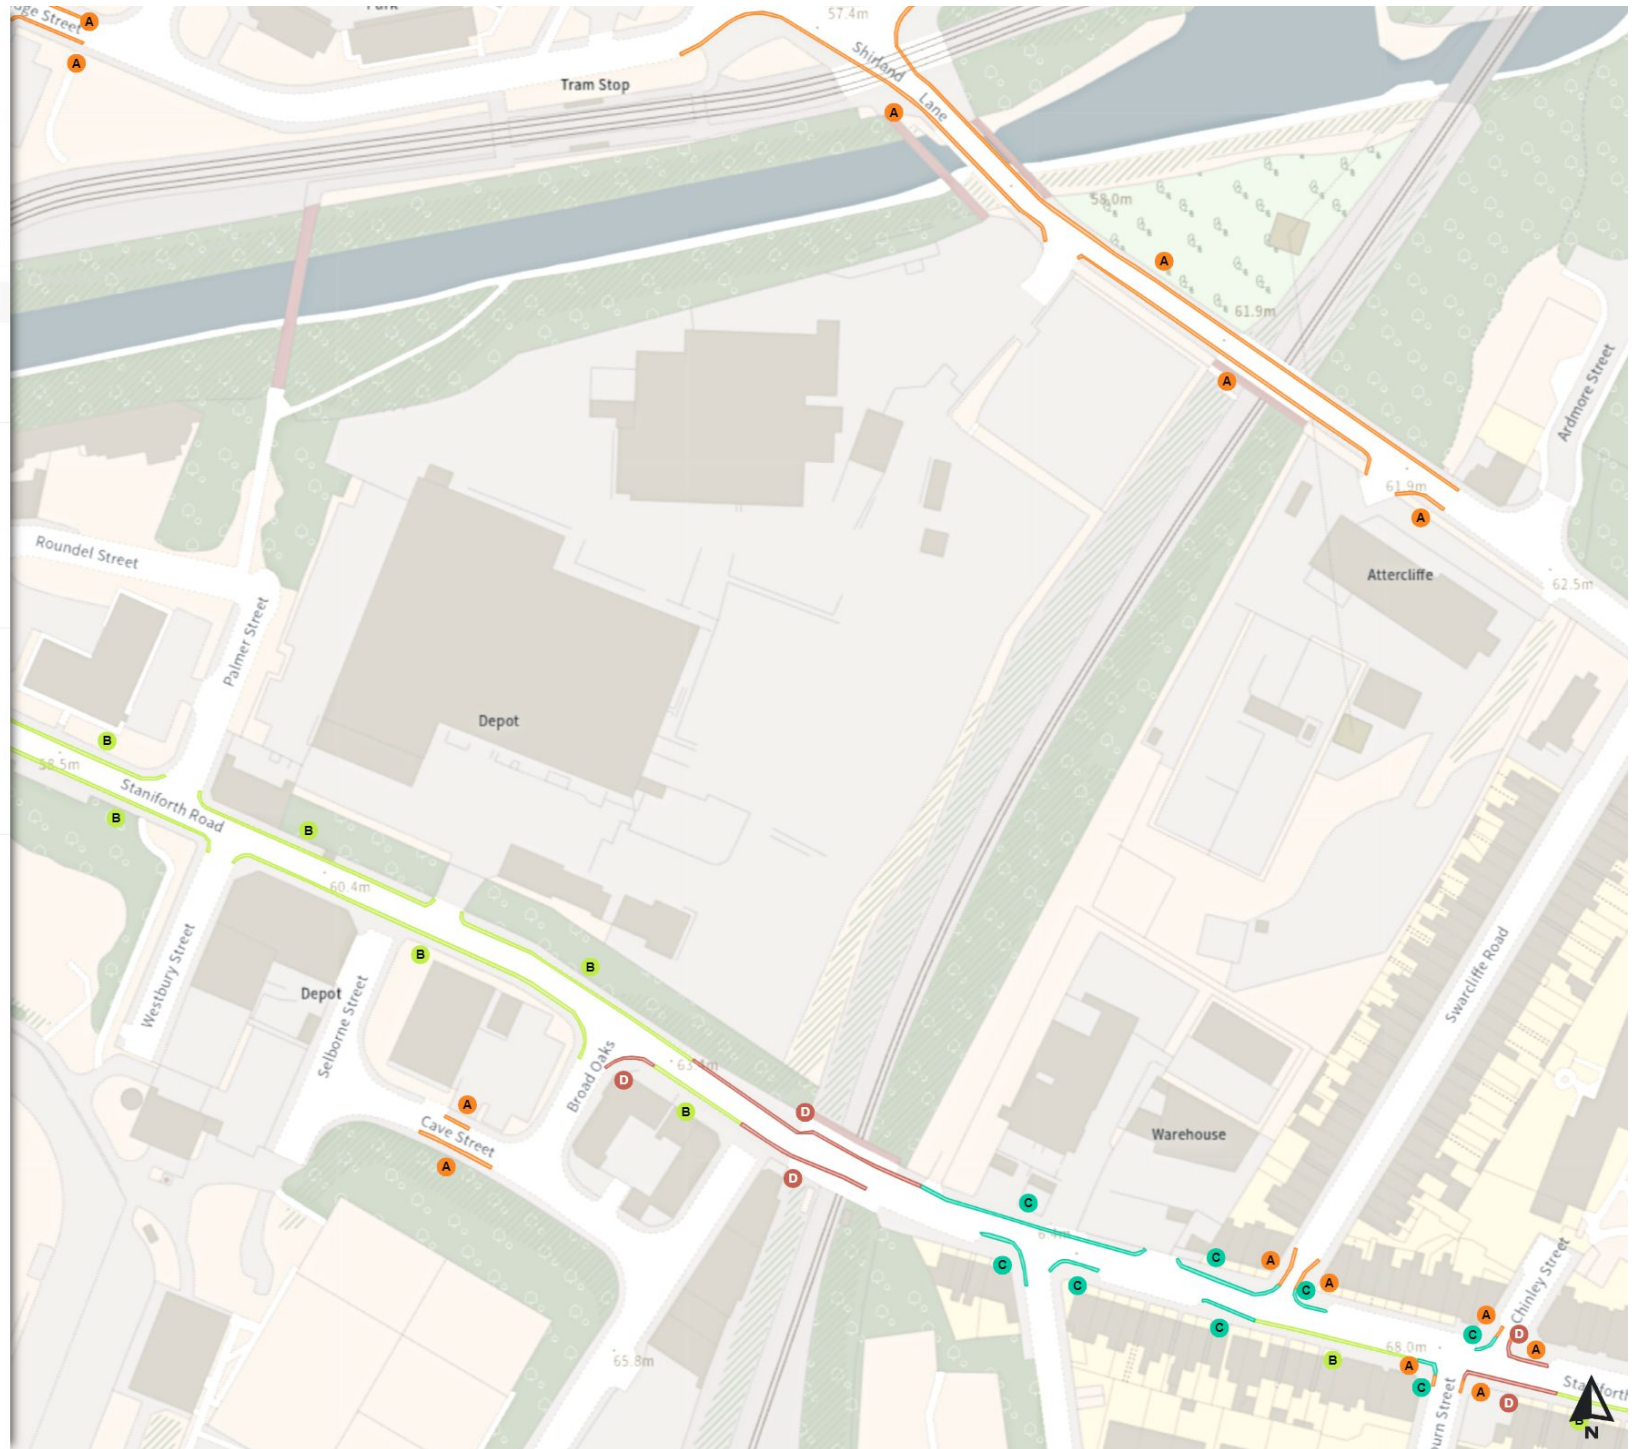

THE SHEFFIELD CITY COUNCIL (STOPPING RESTRICTIONS, WAITING RESTRICTIONS, LOADING RESTRICTIONS & PARKING PLACES) (MAP SCHEDULE) ORDER 2024

Map 304 of 794

Added

No waiting at any time

At all times

Shared

No waiting

Mon-Fri 08:00-09:30 16:00-18:30

No loading

Mon-Fri 08:00-09:30 16:00-18:30

Shared

No waiting at any time

At all times

No loading

Mon-Fri 08:00-09:30 16:00-18:30

Shared

No waiting at any time

At all times

No loading at any time

At all times

0 20 40 60m

Scale: 1:1250

North-West: 437853.291, 388567.1
South-East: 438279.238, 388193.405

© Crown copyright and database rights 2024 Ordnance Survey.
You are not permitted to copy, sub-license, distribute or sell any of this data to third parties in any form. Licence number 100018816