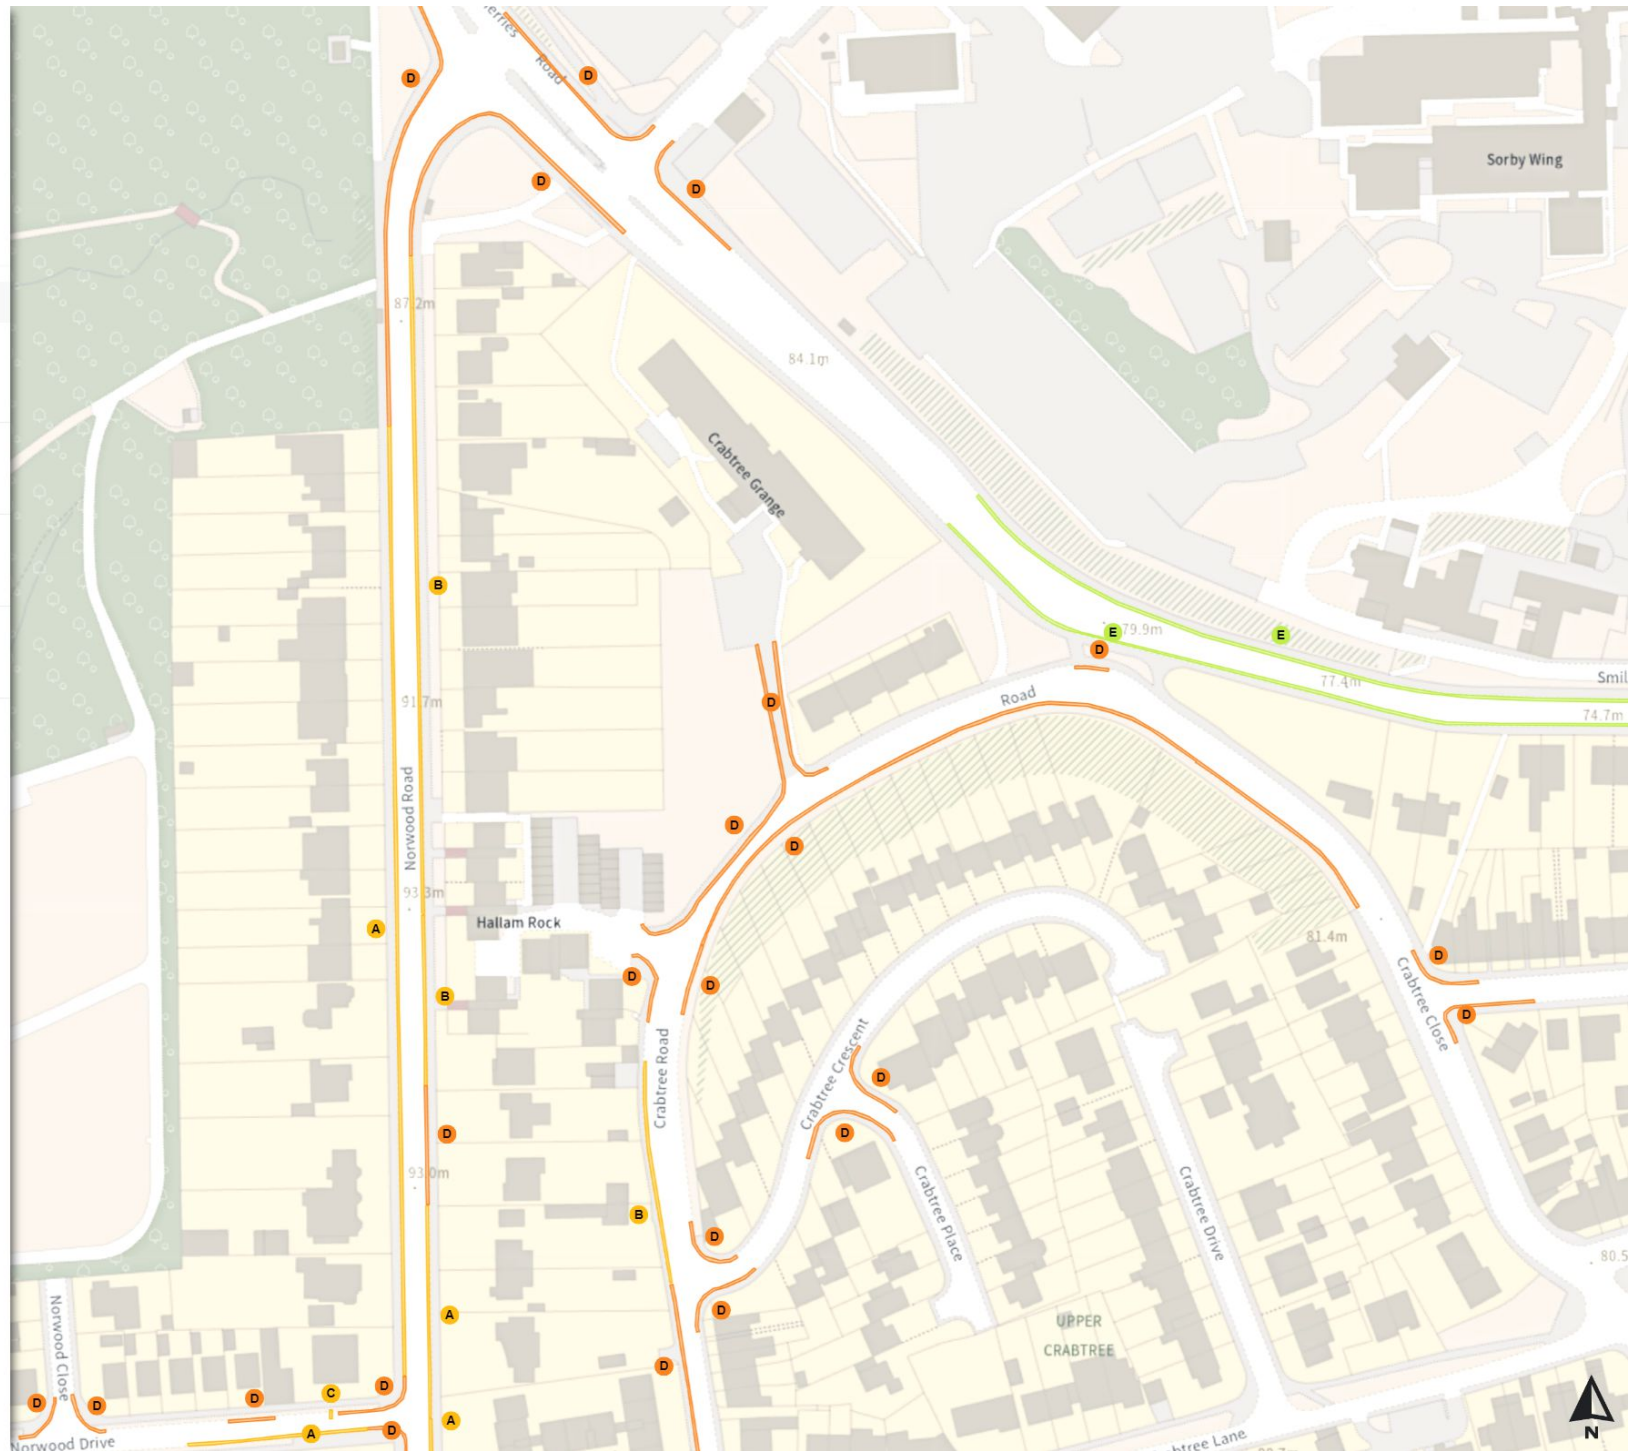

THE SHEFFIELD CITY COUNCIL (STOPPING RESTRICTIONS, WAITING RESTRICTIONS, LOADING RESTRICTIONS & PARKING PLACES) (MAP SCHEDULE) ORDER 2024

Map 183 of 794

Added

- No waiting
- Mon-Fri 08:00-18:30

- No waiting
- Mon-Fri 10:00-11:00 14:00-15:00

- No waiting
- Mon-Sat 08:00-18:30

- No waiting at any time
- At all times

- Shared
- No waiting
- Mon-Fri 08:00-09:30 16:30-18:30

- No loading
- Mon-Fri 08:00-09:30 16:30-18:30

0 20 40 60m

Scale: 1:1250

North-West: 435765.685, 390397.762
South-East: 436191.302, 390024.027

© Crown copyright and database rights 2024 Ordnance Survey.
You are not permitted to copy, sub-license, distribute or sell any of this data to third parties in any form. Licence number 100018816