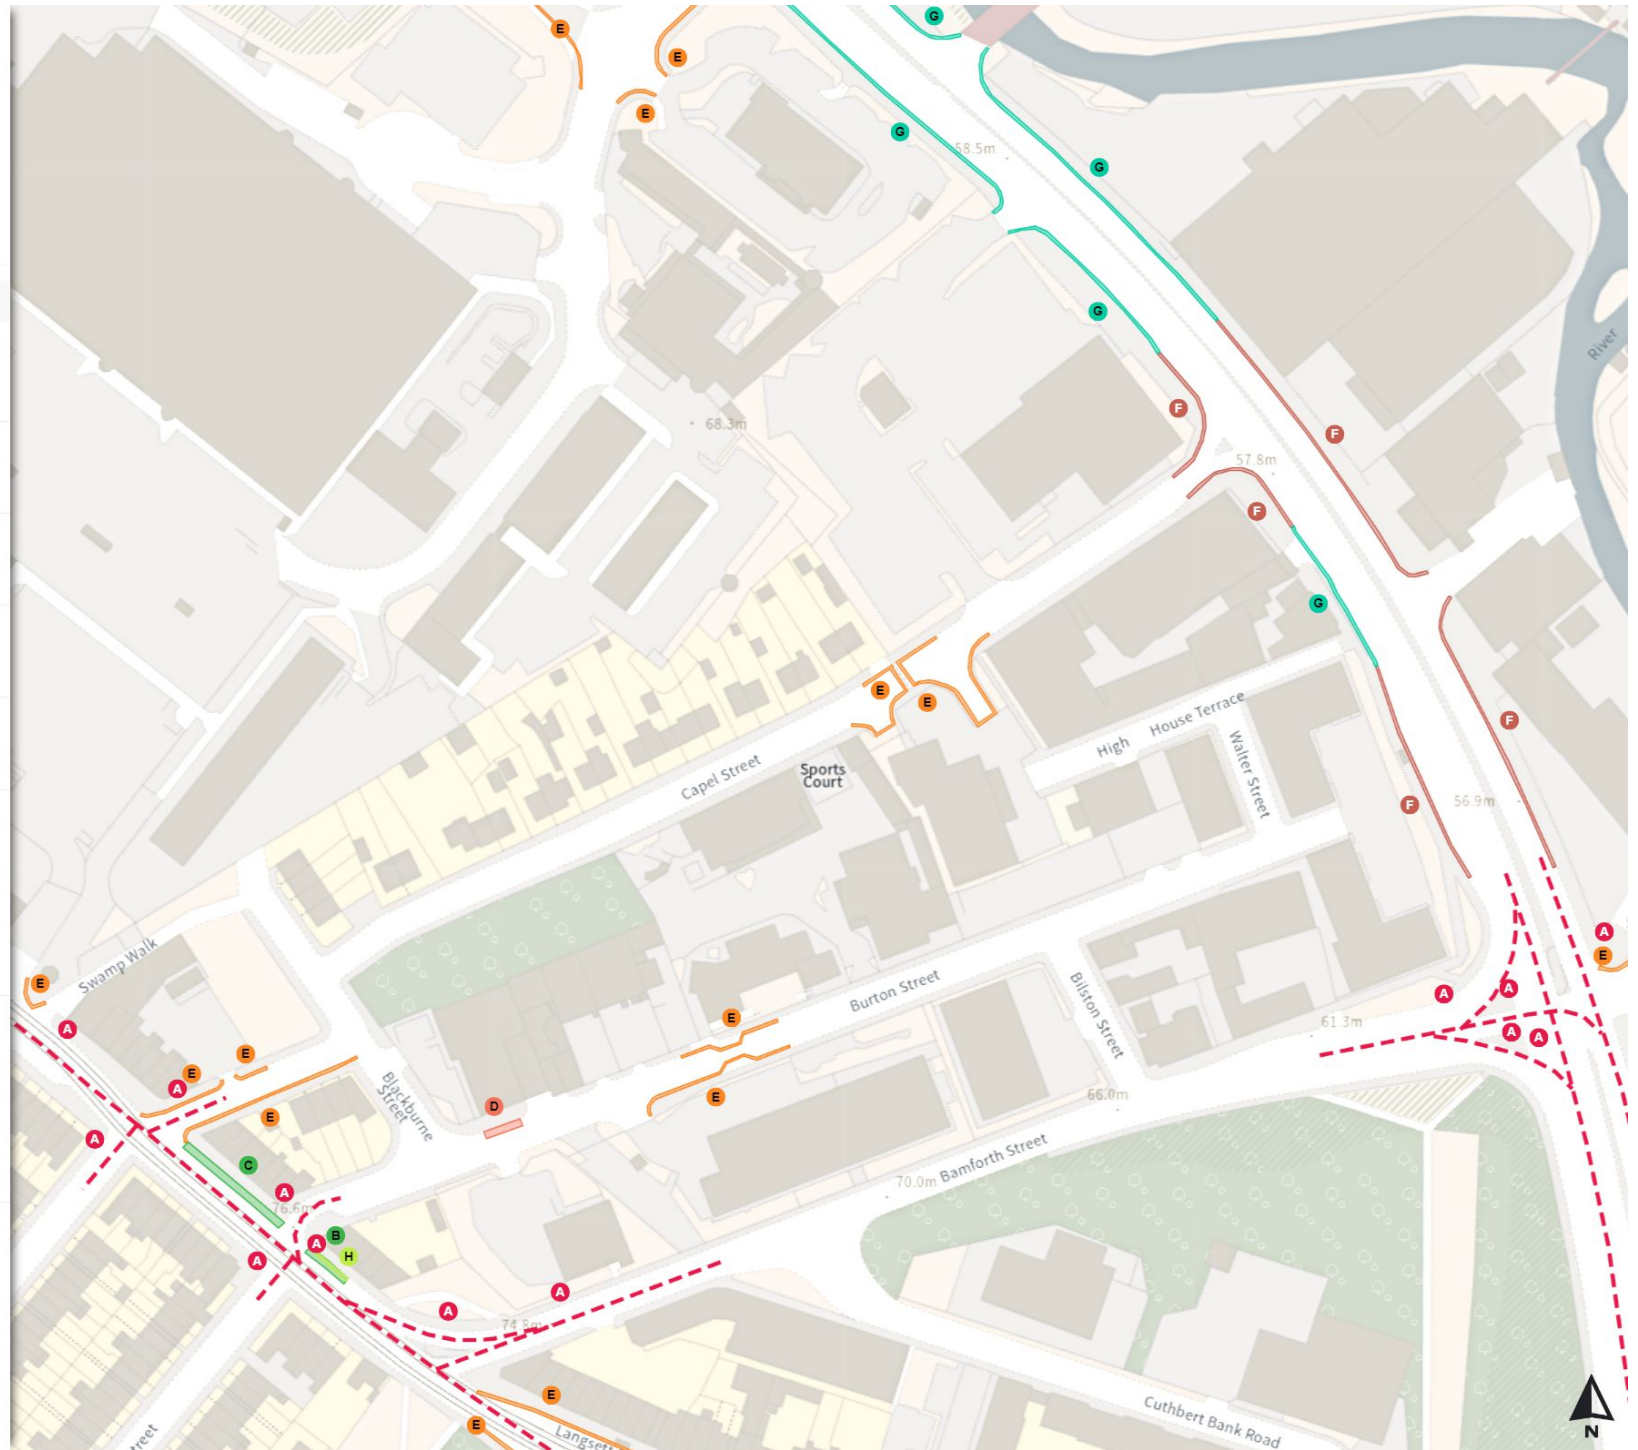

THE SHEFFIELD CITY COUNCIL (STOPPING RESTRICTIONS, WAITING RESTRICTIONS, LOADING RESTRICTIONS & PARKING PLACES) (MAP SCHEDULE) ORDER 2024

Map 219a of 794

Added

- **Clearway**
  - A At all times
- **Free parking place**
  - B Mon-Sat 09:30-16:30 2h 2h
  - C Mon-Sat 08:00-18:30 2h 2h
- **Loading place**
  - D At all times
- **No waiting at any time**
  - E At all times
- **Shared**
  - F No waiting at any time At all times
  - F No loading at any time At all times
- **Shared**
  - G No waiting at any time At all times
  - G No loading Mon-Fri 07:30-09:30 16:00-18:30

Scale: 1:1250

North-West: 433603.475, 389643.196
South-East: 434028.987, 389269.209

© Crown copyright and database rights 2024 Ordnance Survey.
You are not permitted to copy, sub-license, distribute or sell any of this data to third parties in any form. Licence number 100018816