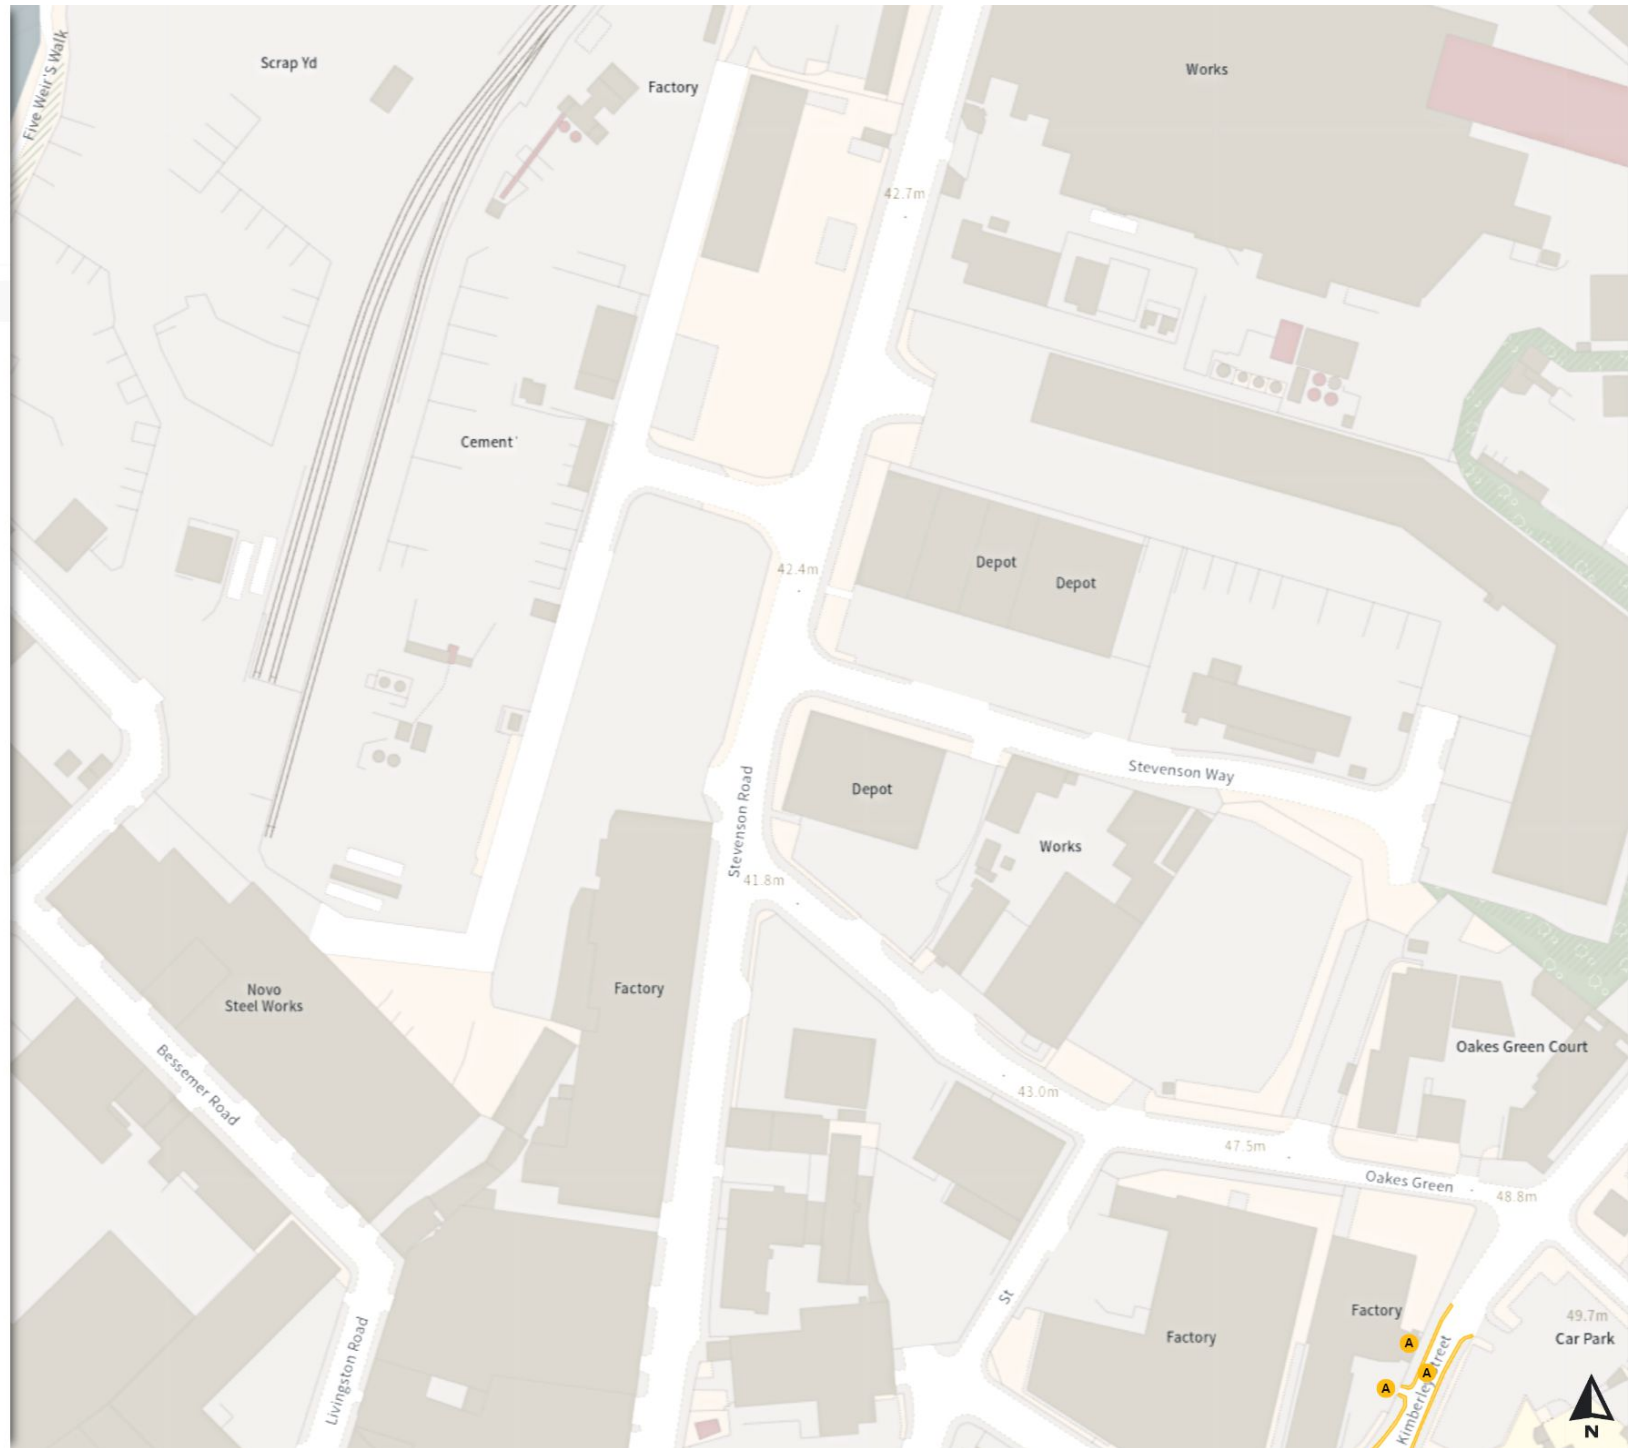

THE SHEFFIELD CITY COUNCIL (STOPPING RESTRICTIONS, WAITING RESTRICTIONS, LOADING RESTRICTIONS & PARKING PLACES) (MAP SCHEDULE) ORDER 2024

Map 275 of 794

Added

No waiting

Mon-Sat 08:00-18:30

Scale: 1:1250

North-West: 437255.539, 388931.626
South-East: 437681.405, 388557.907

© Crown copyright and database rights 2024 Ordnance Survey.
You are not permitted to copy, sub-license, distribute or sell any of this data to third parties in any form. Licence number 100018816