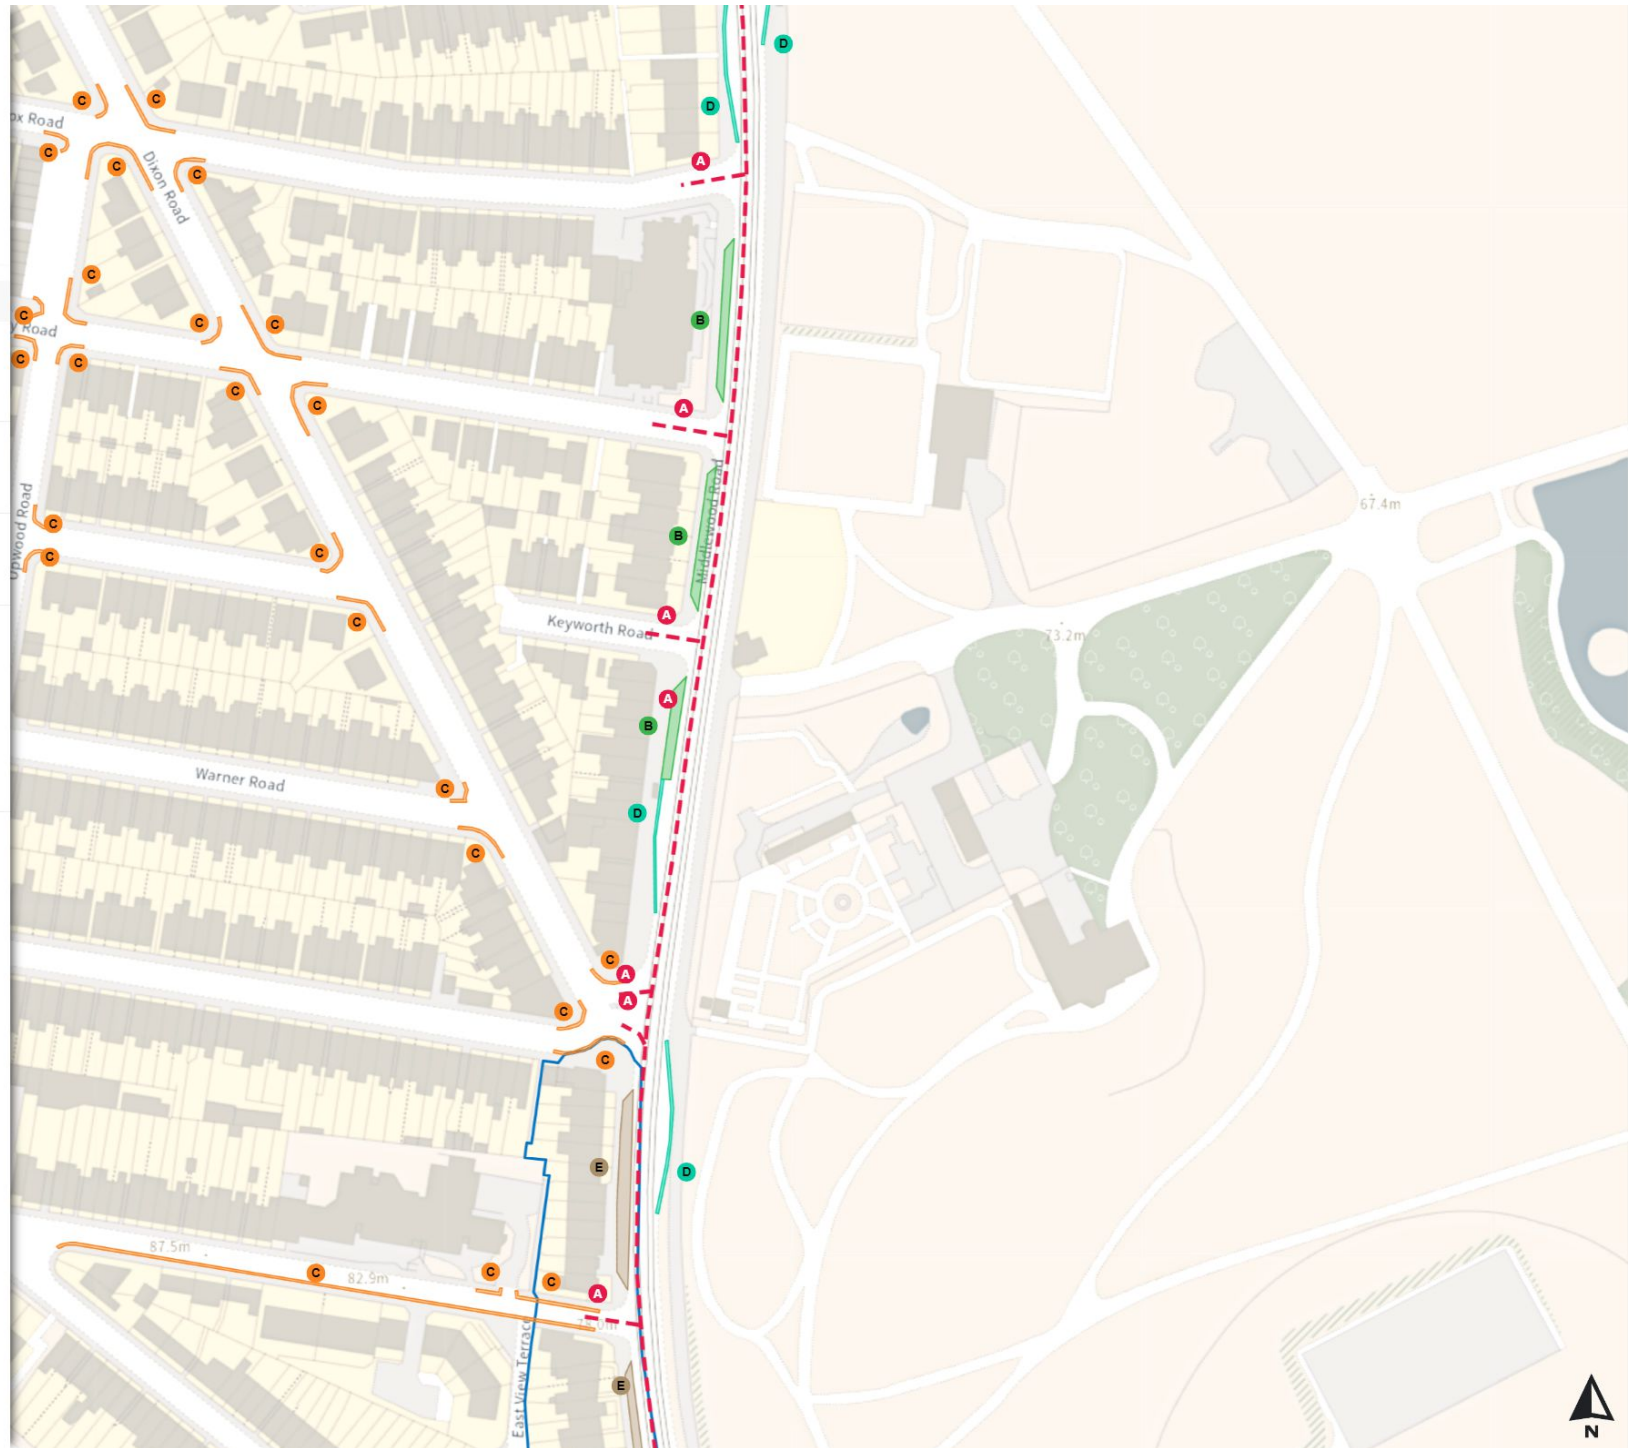

THE SHEFFIELD CITY COUNCIL (STOPPING RESTRICTIONS, WAITING RESTRICTIONS, LOADING RESTRICTIONS & PARKING PLACES) (MAP SCHEDULE) ORDER 2024

Map 178 of 794

Added

- **Clearway**
  - A At all times
- **Free parking place**
  - B Mon-Sat 08:00-18:30 1h 3h
- **No waiting at any time**
  - C At all times
- **Shared**
  - D No waiting at any time At all times
  - E No loading Mon-Fri 08:00-09:30 16:30-18:30
- **Shared**
  - F Free parking place Mon-Sat 08:00-18:30 2h 3h
  - G Permit holders parking place (Hillsborough) Mon-Sat 08:00-18:30

Scale: 1:1250

North-West: 432880.778, 390376.958
South-East: 433306.167, 390002.965

© Crown copyright and database rights 2024 Ordnance Survey. You are not permitted to copy, sub-license, distribute or sell any of this data to third parties in any form. Licence number 100018816