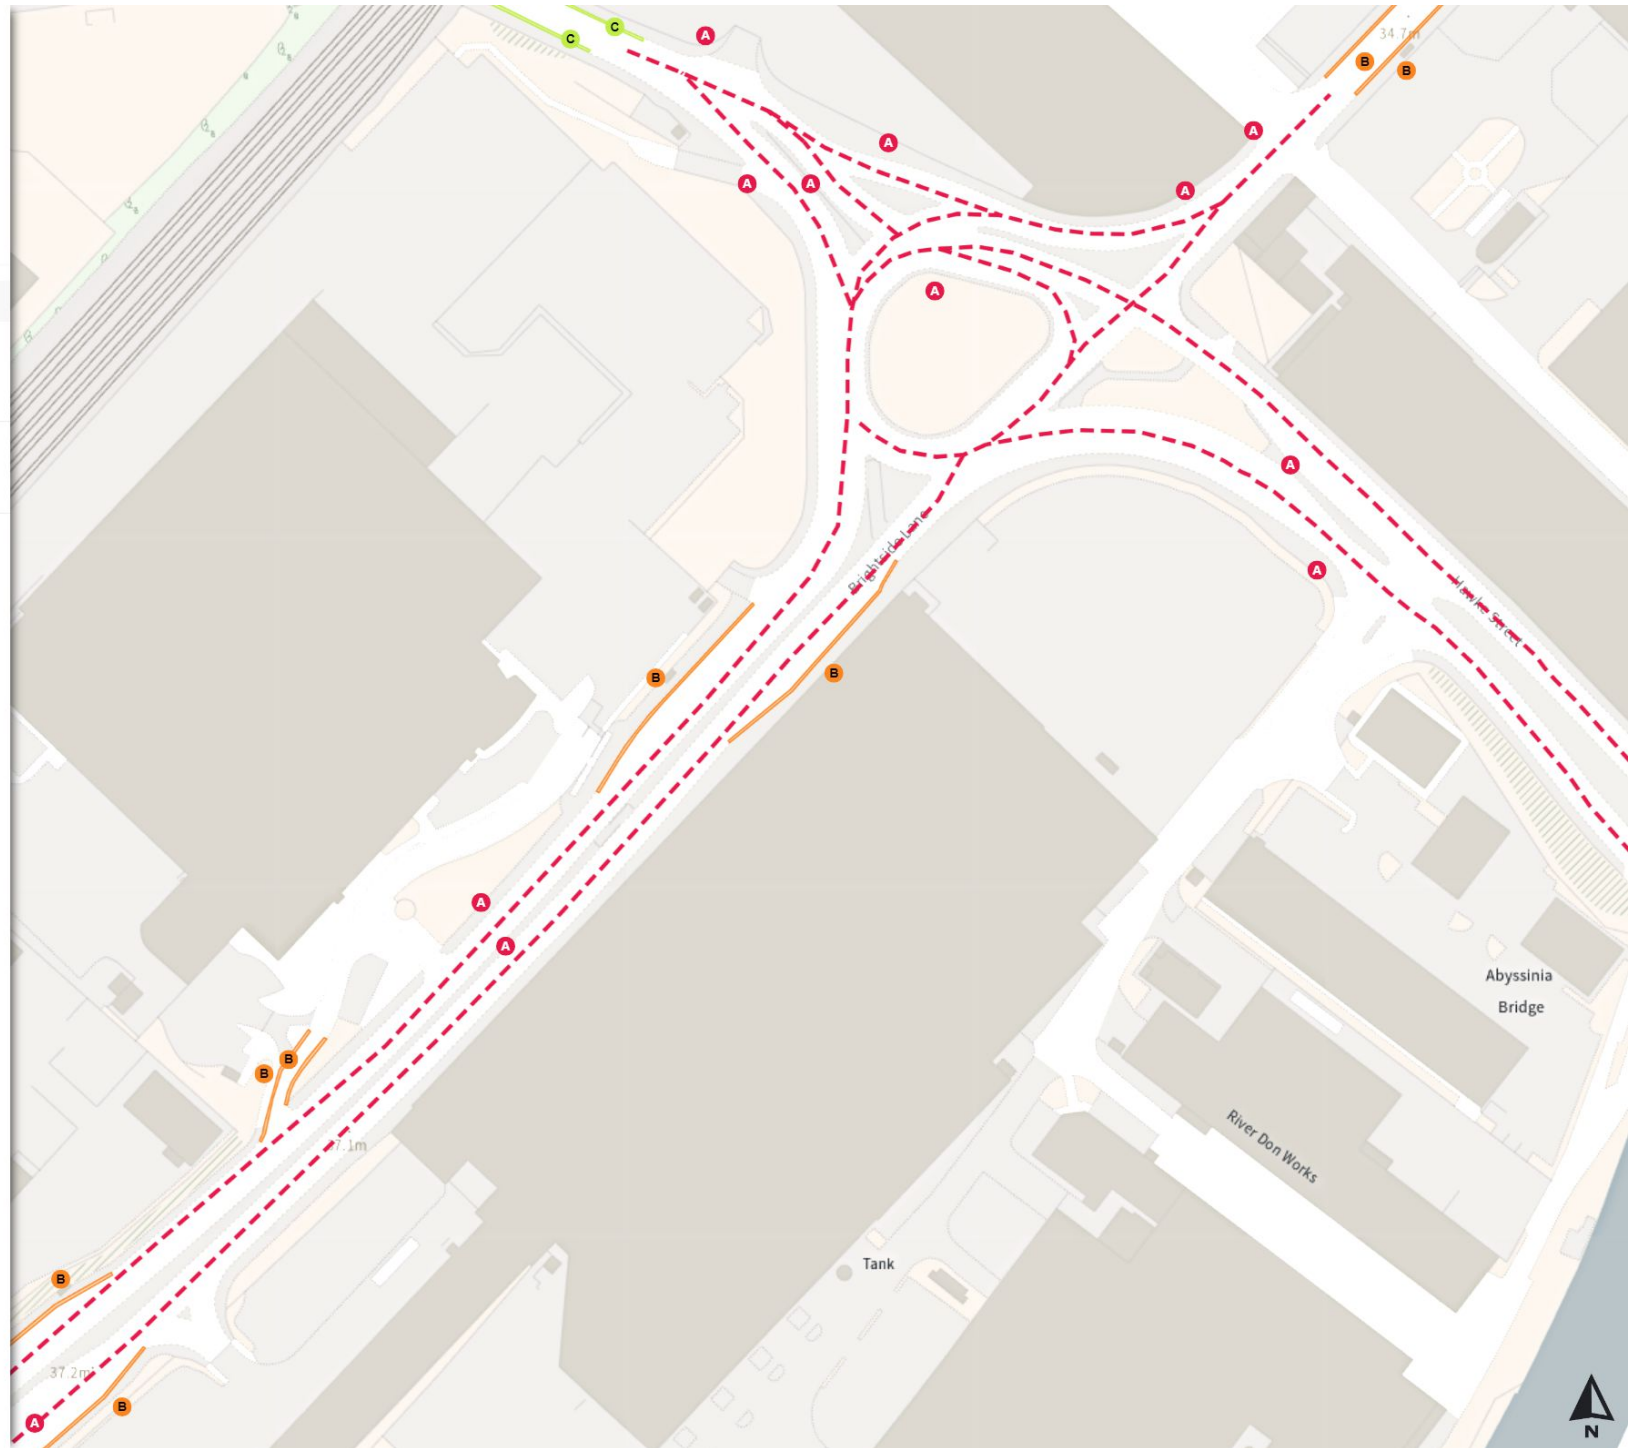

Map 209 of 794

Added

- Clearway
- At all times
- No waiting at any time
- At all times
- Shared
- No waiting
- Mon-Fri 07:30-09:30 16:00-18:30
- No loading
- Mon-Fri 07:30-09:30 16:00-18:30

0 20 40 60m

Scale: 1:1250