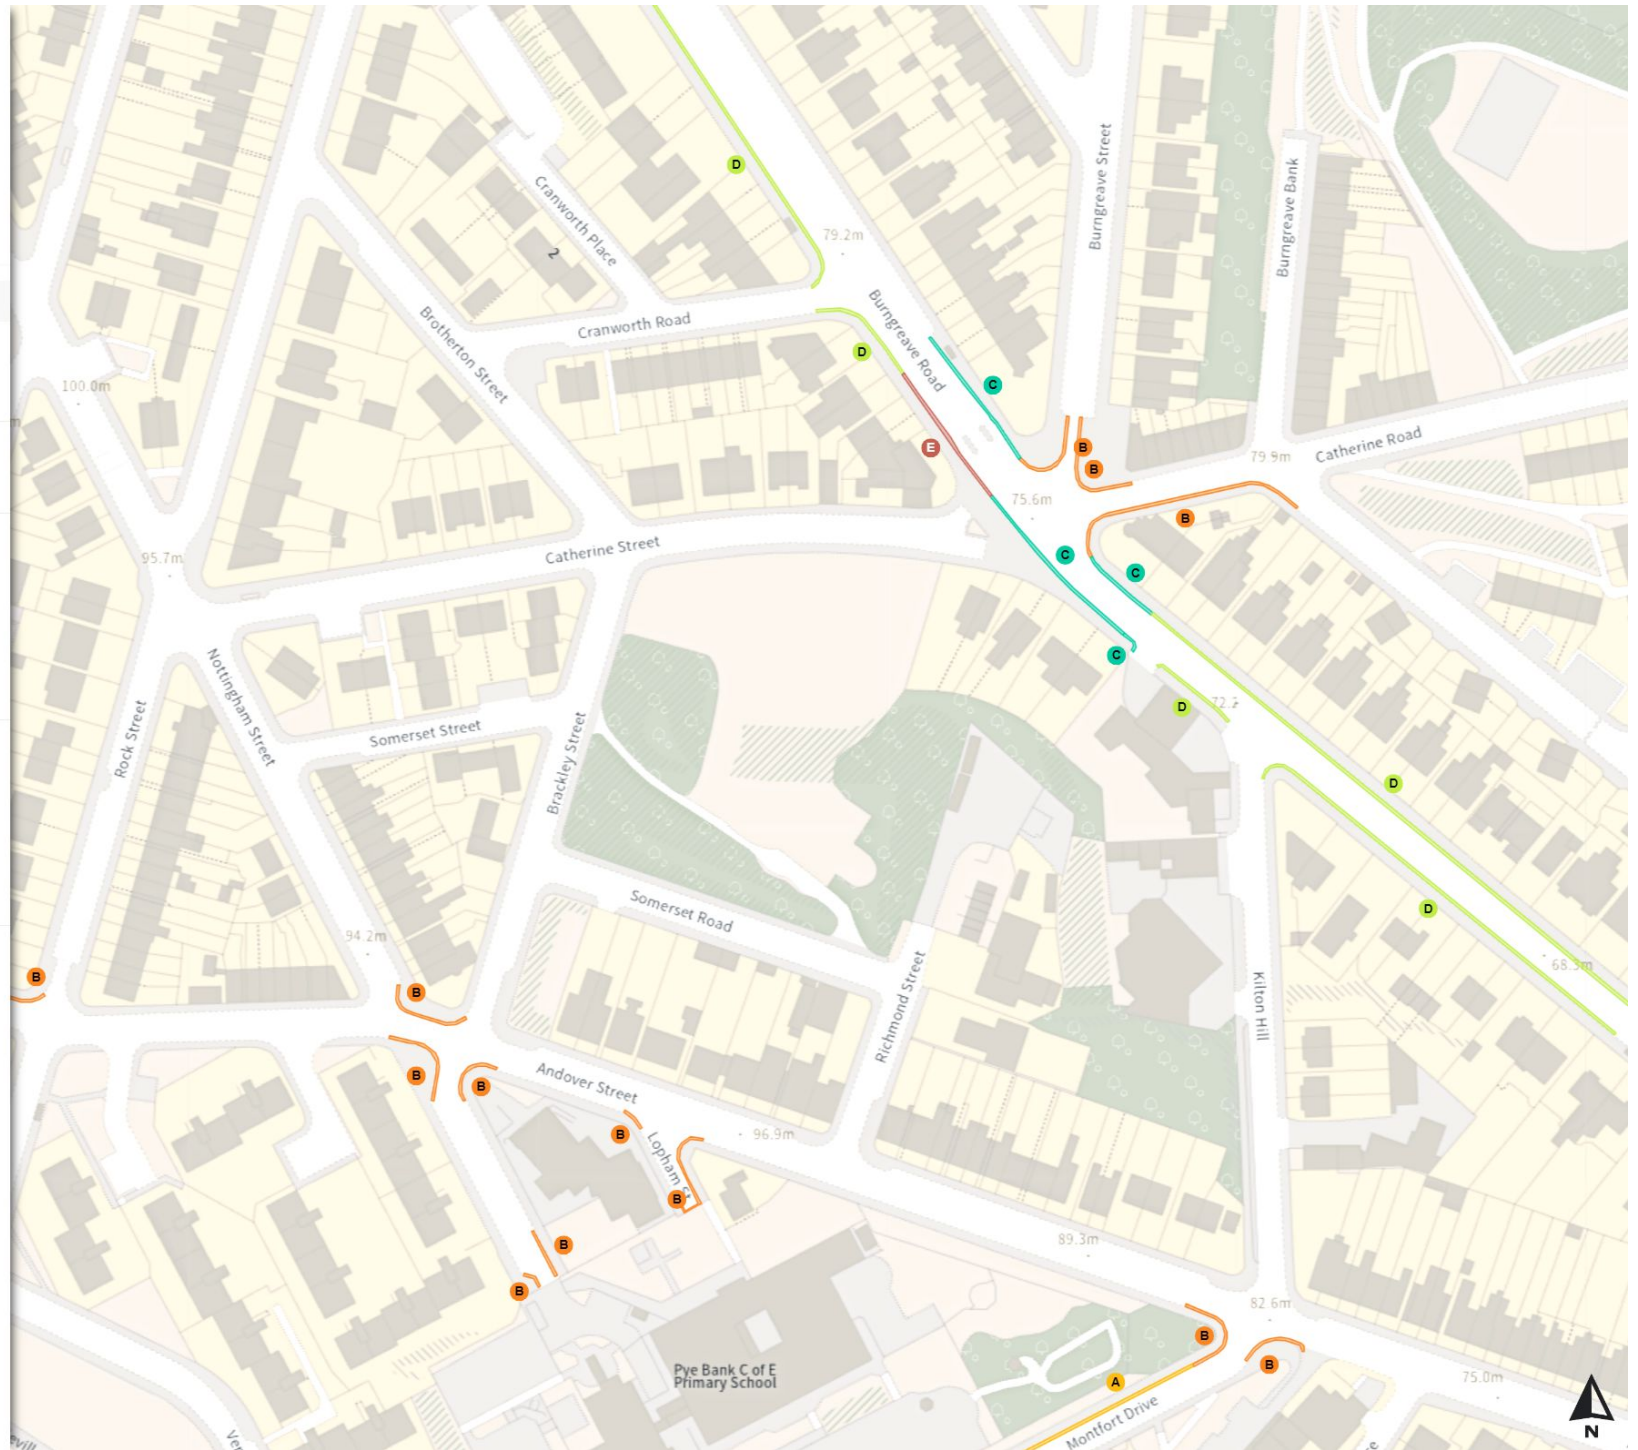

THE SHEFFIELD CITY COUNCIL (STOPPING RESTRICTIONS, WAITING RESTRICTIONS, LOADING RESTRICTIONS & PARKING PLACES) (MAP SCHEDULE) ORDER 2024

Map 271 of 794

Added

- **No waiting**
- **A** Mon-Fri 08:00-18:30
- **No waiting at any time**
- **B** At all times
- **Shared**
- **C** No waiting at any time
  At all times
- **C** No loading
  Mon-Fri 07:30-09:30 16:00-18:30
- **Shared**
- **D** No waiting
  Mon-Fri 07:30-09:30 16:00-18:30
- **D** No loading
  Mon-Fri 07:30-09:30 16:00-18:30
- **Shared**
- **E** No waiting at any time
  At all times
- **E** No loading at any time
  At all times

0 20 40 60m

Scale: 1:1250

North-West: 435606.458, 388919.007
South-East: 436032.194, 388545.14

© Crown copyright and database rights 2024 Ordnance Survey.
You are not permitted to copy, sub-license, distribute or sell any of this data to third parties in any form. Licence number 100018816