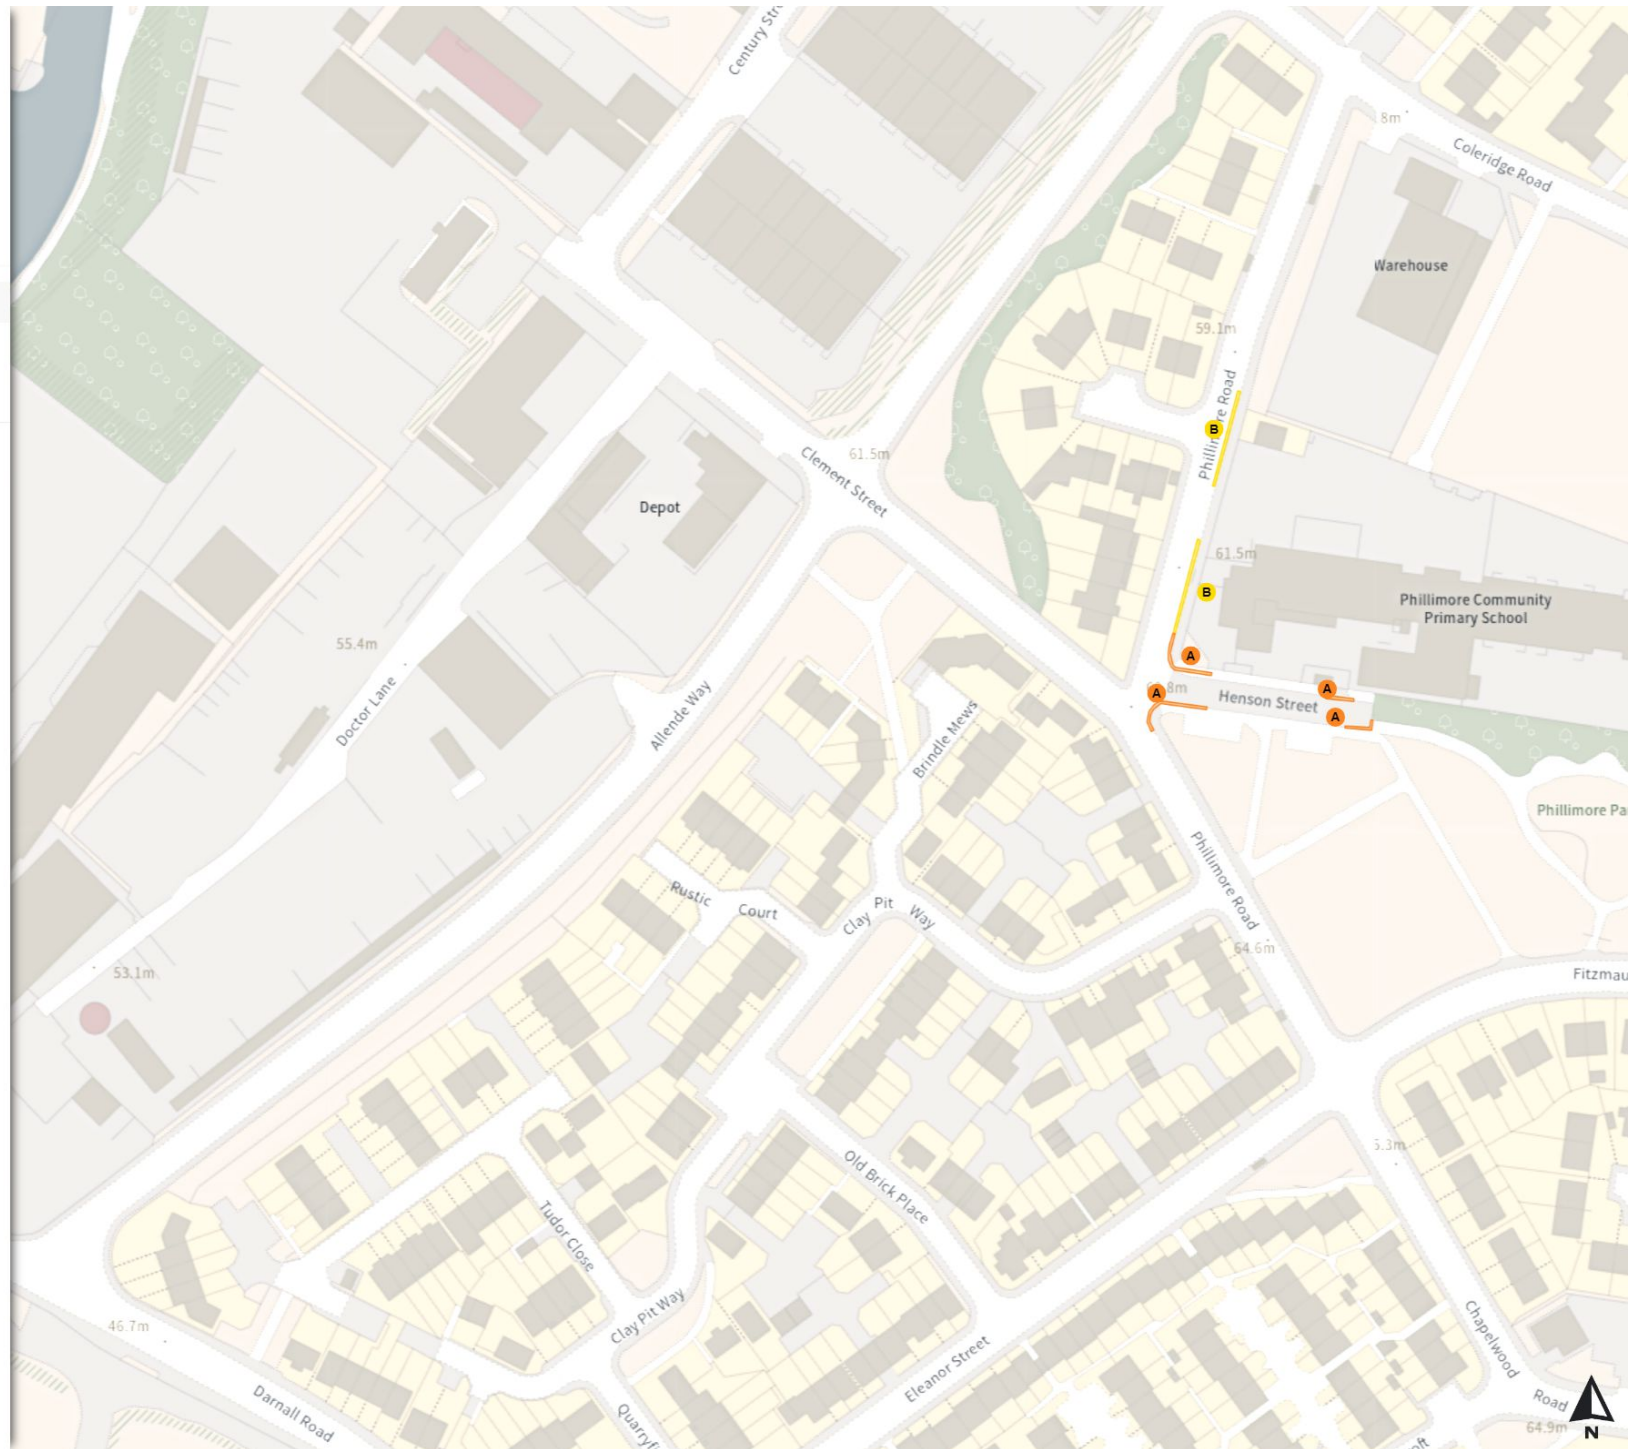

THE SHEFFIELD CITY COUNCIL (STOPPING RESTRICTIONS, WAITING RESTRICTIONS, LOADING RESTRICTIONS & PARKING PLACES) (MAP SCHEDULE) ORDER 2024

Map 278 of 794

Added

- No waiting at any time
- At all times
- Prohibition of stopping on school entrance markings
- At all times

0 20 40 60m

Scale: 1:1250

North-West: 438492.437, 388941.467
South-East: 438918.401, 388567.858

© Crown copyright and database rights 2024 Ordnance Survey.
You are not permitted to copy, sub-license, distribute or sell any of this data to third parties in any form. Licence number 100018816