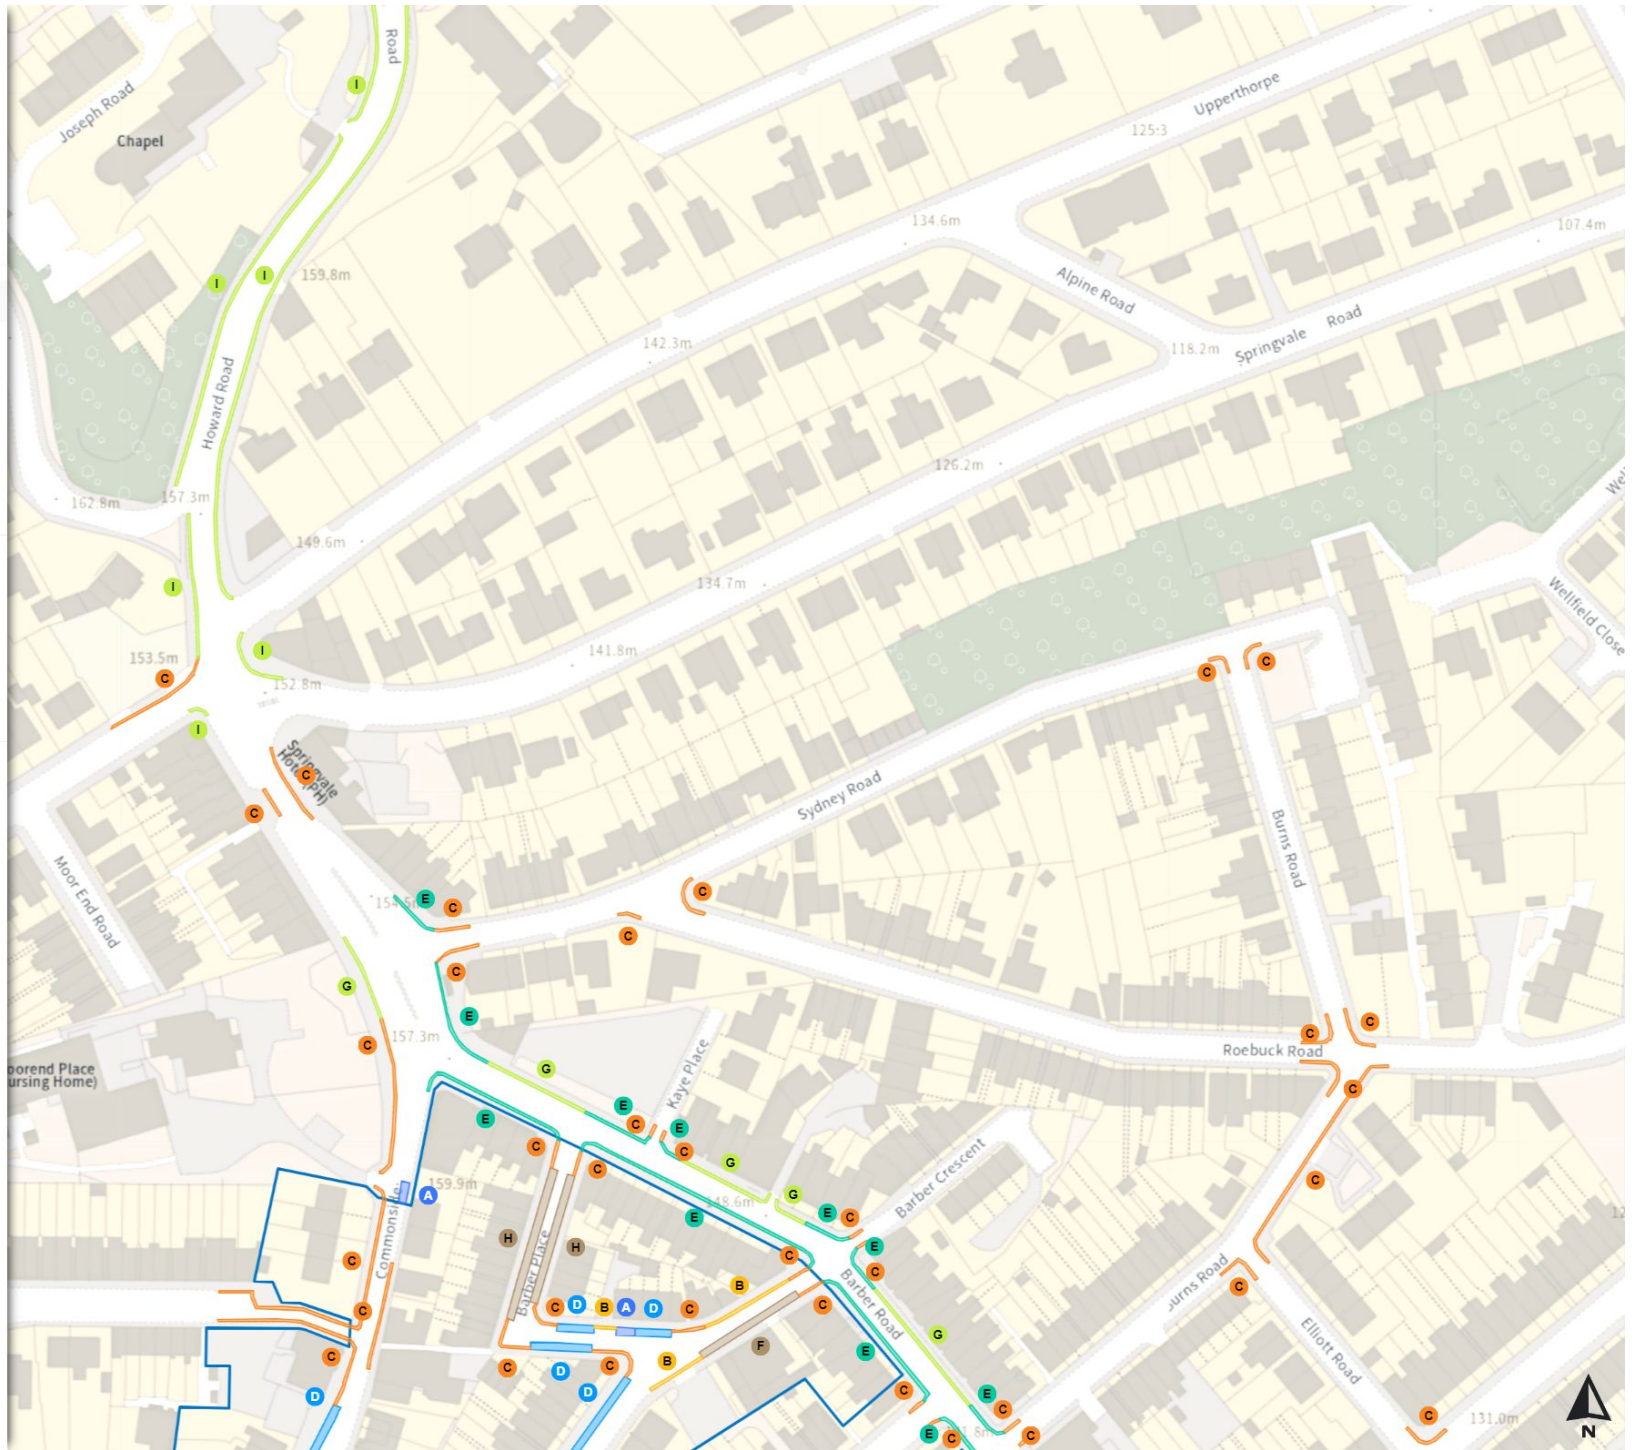

THE SHEFFIELD CITY COUNCIL (STOPPING RESTRICTIONS, WAITING RESTRICTIONS, LOADING RESTRICTIONS & PARKING PLACES) (MAP SCHEDULE) ORDER 2024

Map 311b of 794

Added

Shared
G No waiting
Mon-Fri 07:30-09:30 16:00-18:30

G No loading
Mon-Fri 07:30-09:30 16:00-18:30

Shared
H Paid-for parking place
Mon-Fri 08:00-18:30 2h
H Permit holders parking place (Crookesmoor)
Mon-Fri 08:00-18:30

Shared
I No waiting
Mon-Fri 08:00-09:30 16:30-18:30

I No loading
Mon-Fri 08:00-09:30 16:30-18:30

Scale: 1:1250

North-West: 433436.766, 388164.596
South-East: 433862.396, 387790.477

© Crown copyright and database rights 2024 Ordnance Survey.
You are not permitted to copy, sub-license, distribute or sell any of this data to third parties in any form. Licence number 100018816