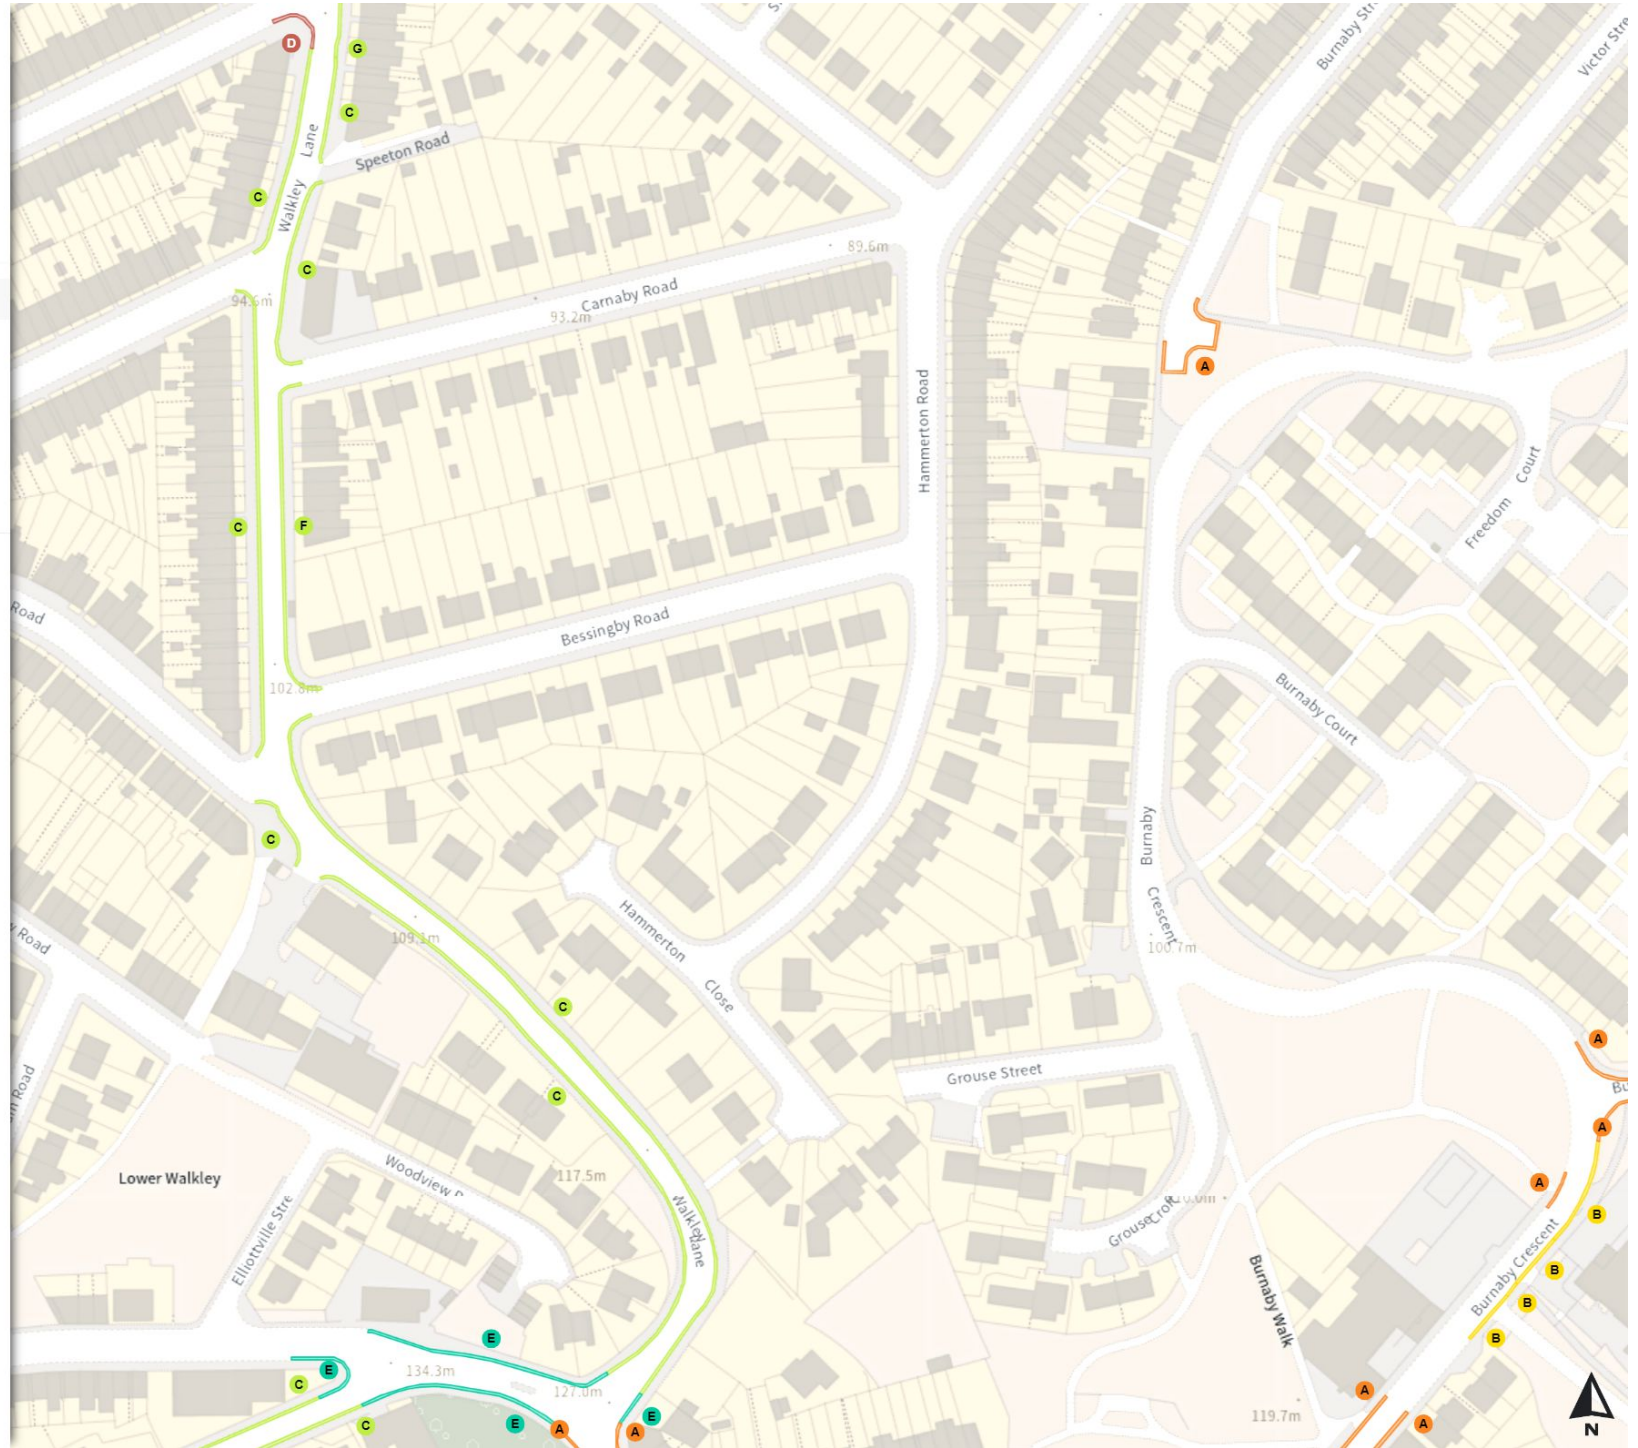

0 20 40 60m

Scale: 1:1250

North-West: 433218.544, 389271.137
South-East: 433644.058, 388897.086

© Crown copyright and database rights 2024 Ordnance Survey.
You are not permitted to copy, sub-license, distribute or sell any of this data to third parties in any form. Licence number 100018816