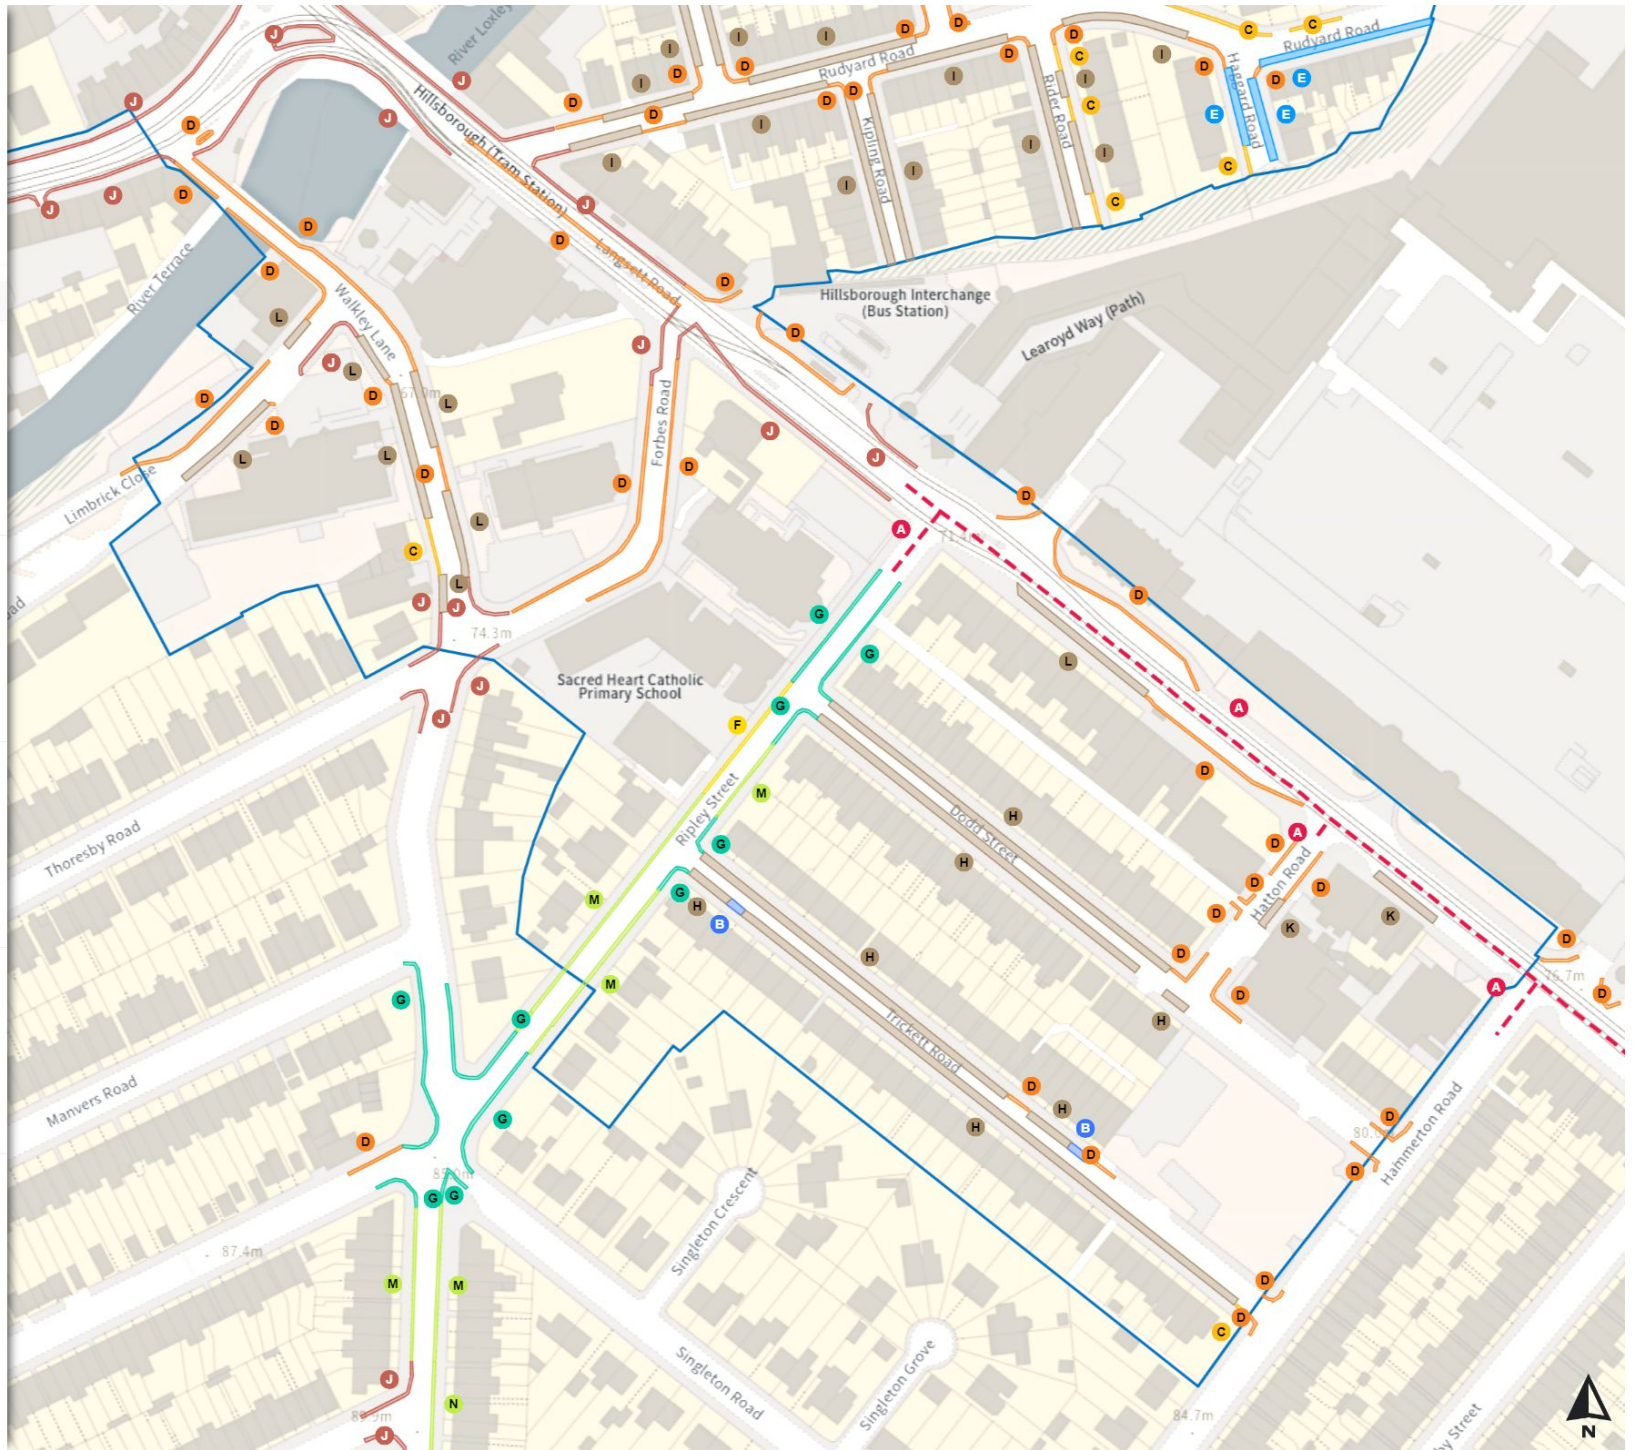

THE SHEFFIELD CITY COUNCIL (STOPPING RESTRICTIONS, WAITING RESTRICTIONS, LOADING RESTRICTIONS & PARKING PLACES) (MAP SCHEDULE) ORDER 2024

Map 218b of 794

Added

- Shared
- Free parking place
  Mon-Sat 08:00-18:30 ⌚ 2h ⌚ 3h
- Permit holders parking place (Hillsborough)
  Mon-Sat 08:00-18:30
- Shared
- Free parking place
  Mon-Sat 08:00-22:00 ⌚ 1h ⌚ 2h
- Permit holders parking place (Hillsborough)
  Mon-Sat 08:00-22:00
- Shared
- No waiting at any time
  At all times
- No loading at any time
  At all times
- Shared
- Paid-for parking place
  Mon-Sat 08:00-18:30 ⌚ 2h
- Permit holders parking place (Hillsborough)
  At all times

0 20 40 60m

Scale: 1:1250

North-West: 433191.179, 389640.304
South-East: 433616.658, 389266.28

© Crown copyright and database rights 2024 Ordnance Survey.
You are not permitted to copy, sub-license, distribute or sell any of this data to third parties in any form. Licence number 100018816