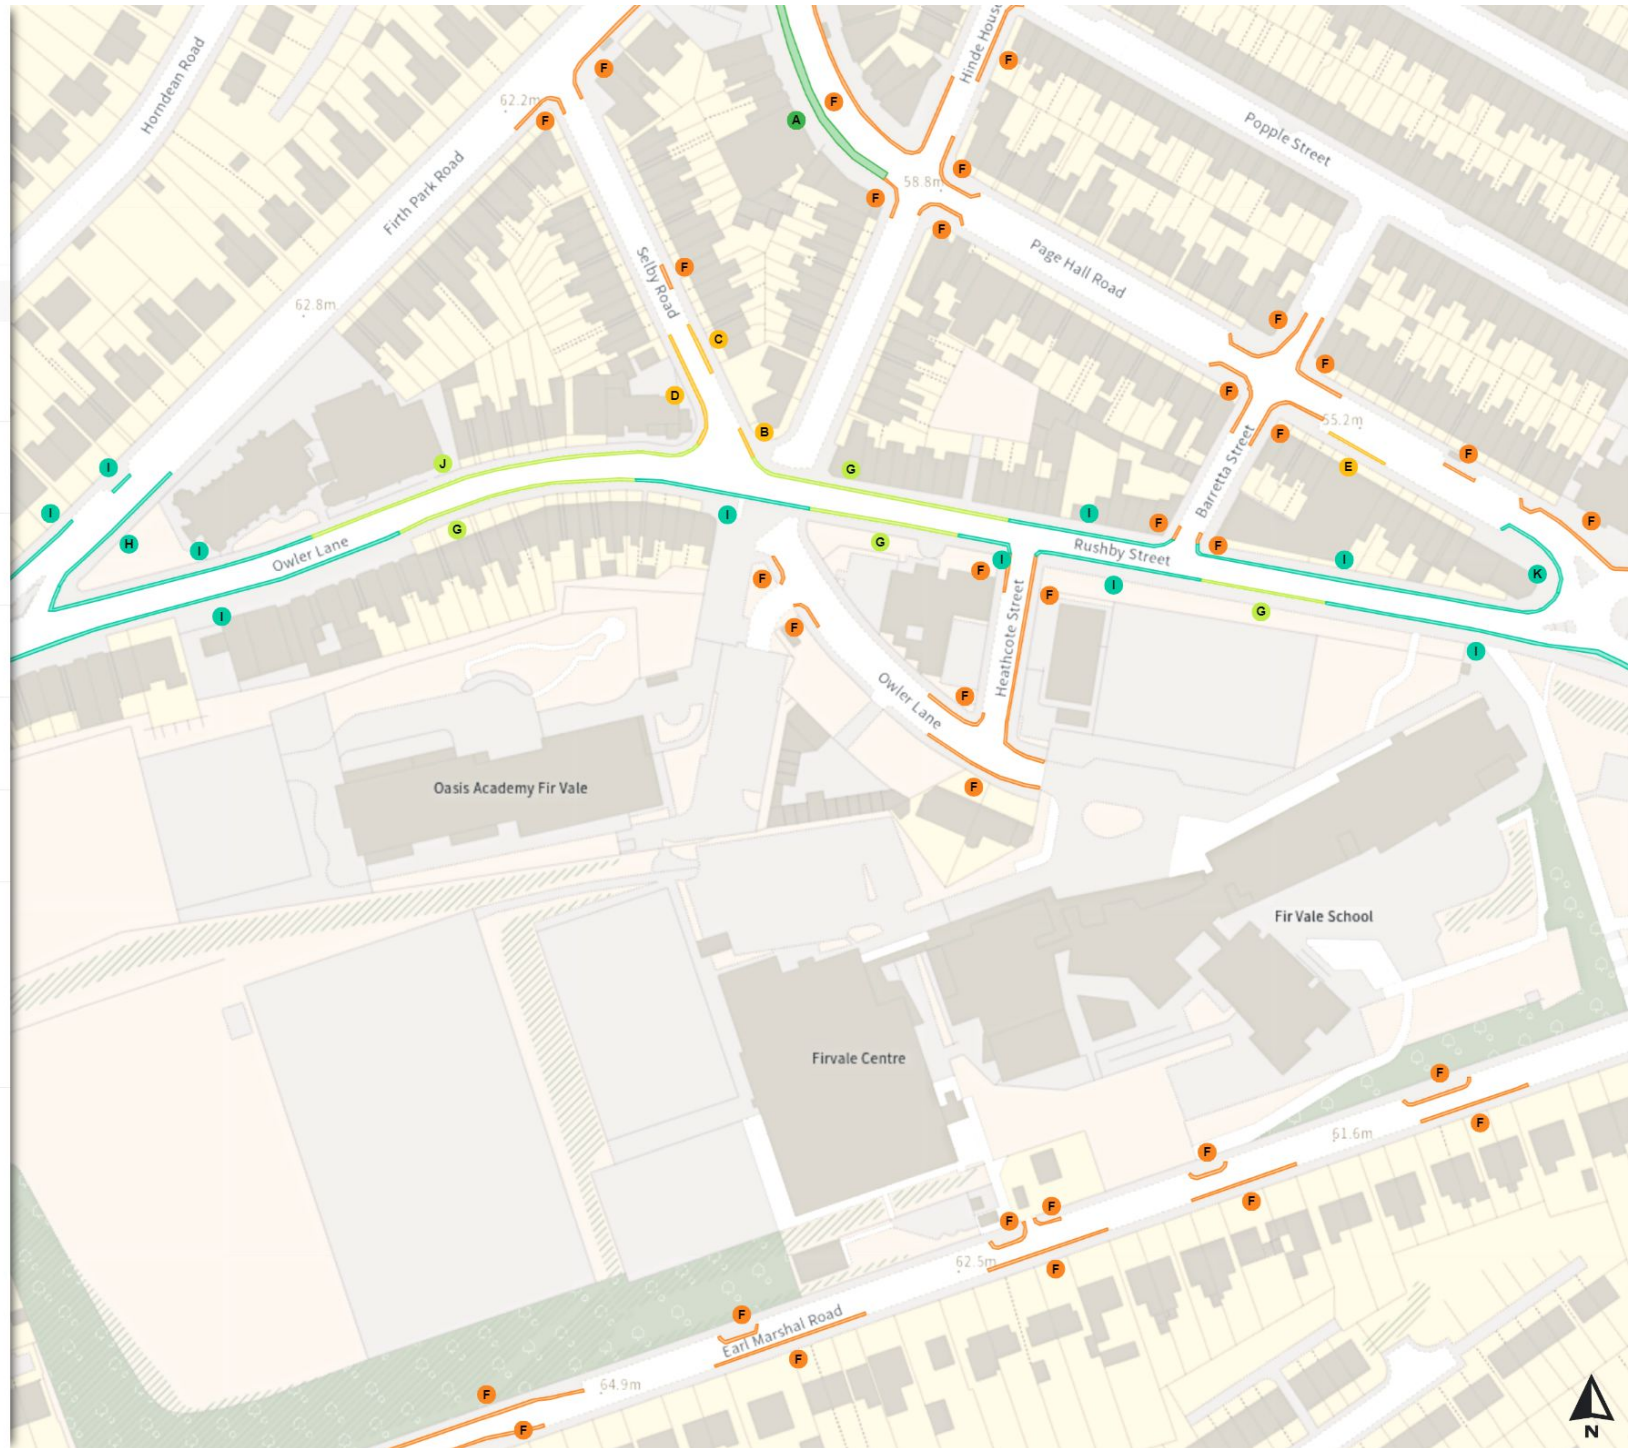

THE SHEFFIELD CITY COUNCIL (STOPPING RESTRICTIONS, WAITING RESTRICTIONS, LOADING RESTRICTIONS & PARKING PLACES) (MAP SCHEDULE) ORDER 2024

Map 185a of 794

Added

- **Free parking place**
  - **A** Mon-Sat 08:00-18:30 2h 2h
- **No waiting**
  - **B** Mon-Fri 07:30-09:30 16:00-18:30
  - **C** Mon-Sat 08:00-18:30
  - **D** Mon-Sat 07:30-18:30
  - **E** Mon-Sat 09:00-18:00
- **No waiting at any time**
  - **F** At all times
- **Shared**
  - **G** No waiting Mon-Fri 07:30-09:30 16:00-18:30
  - **G** No loading Mon-Fri 07:30-09:30 16:00-18:30

0 20 40 60m

Scale: 1:1250

North-West: 436589.969, 390404.029
South-East: 437015.651, 390030.367

© Crown copyright and database rights 2024 Ordnance Survey.
You are not permitted to copy, sub-license, distribute or sell any of this data to third parties in any form. Licence number 100018816