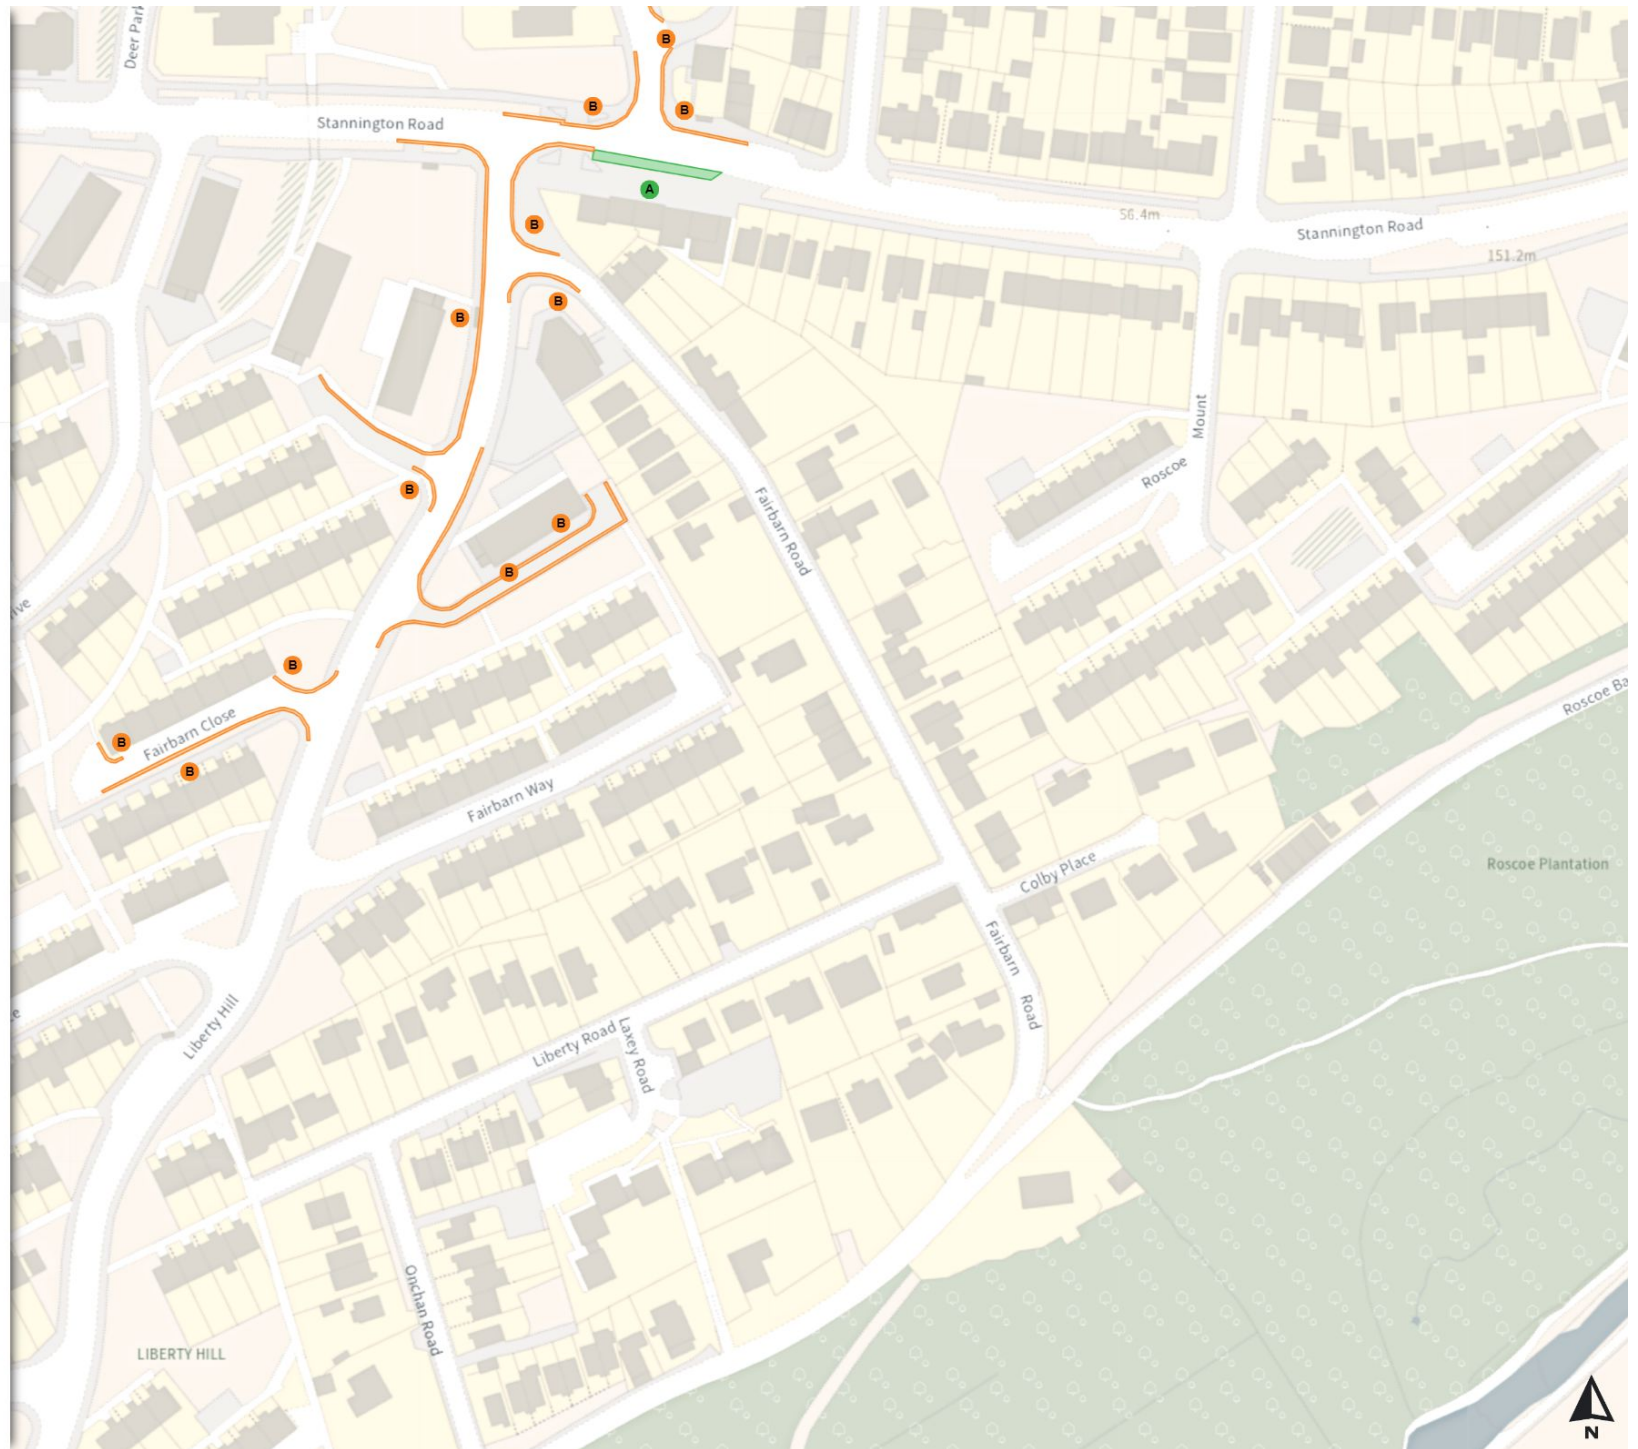

At all times

0 20 40 60m

Scale: 1:1250

North-West: 431256.448, 388519.234
South-East: 431681.872, 388144.949

© Crown copyright and database rights 2024 Ordnance Survey.
You are not permitted to copy, sub-license, distribute or sell any of this data to third parties in any form. Licence number 100018816