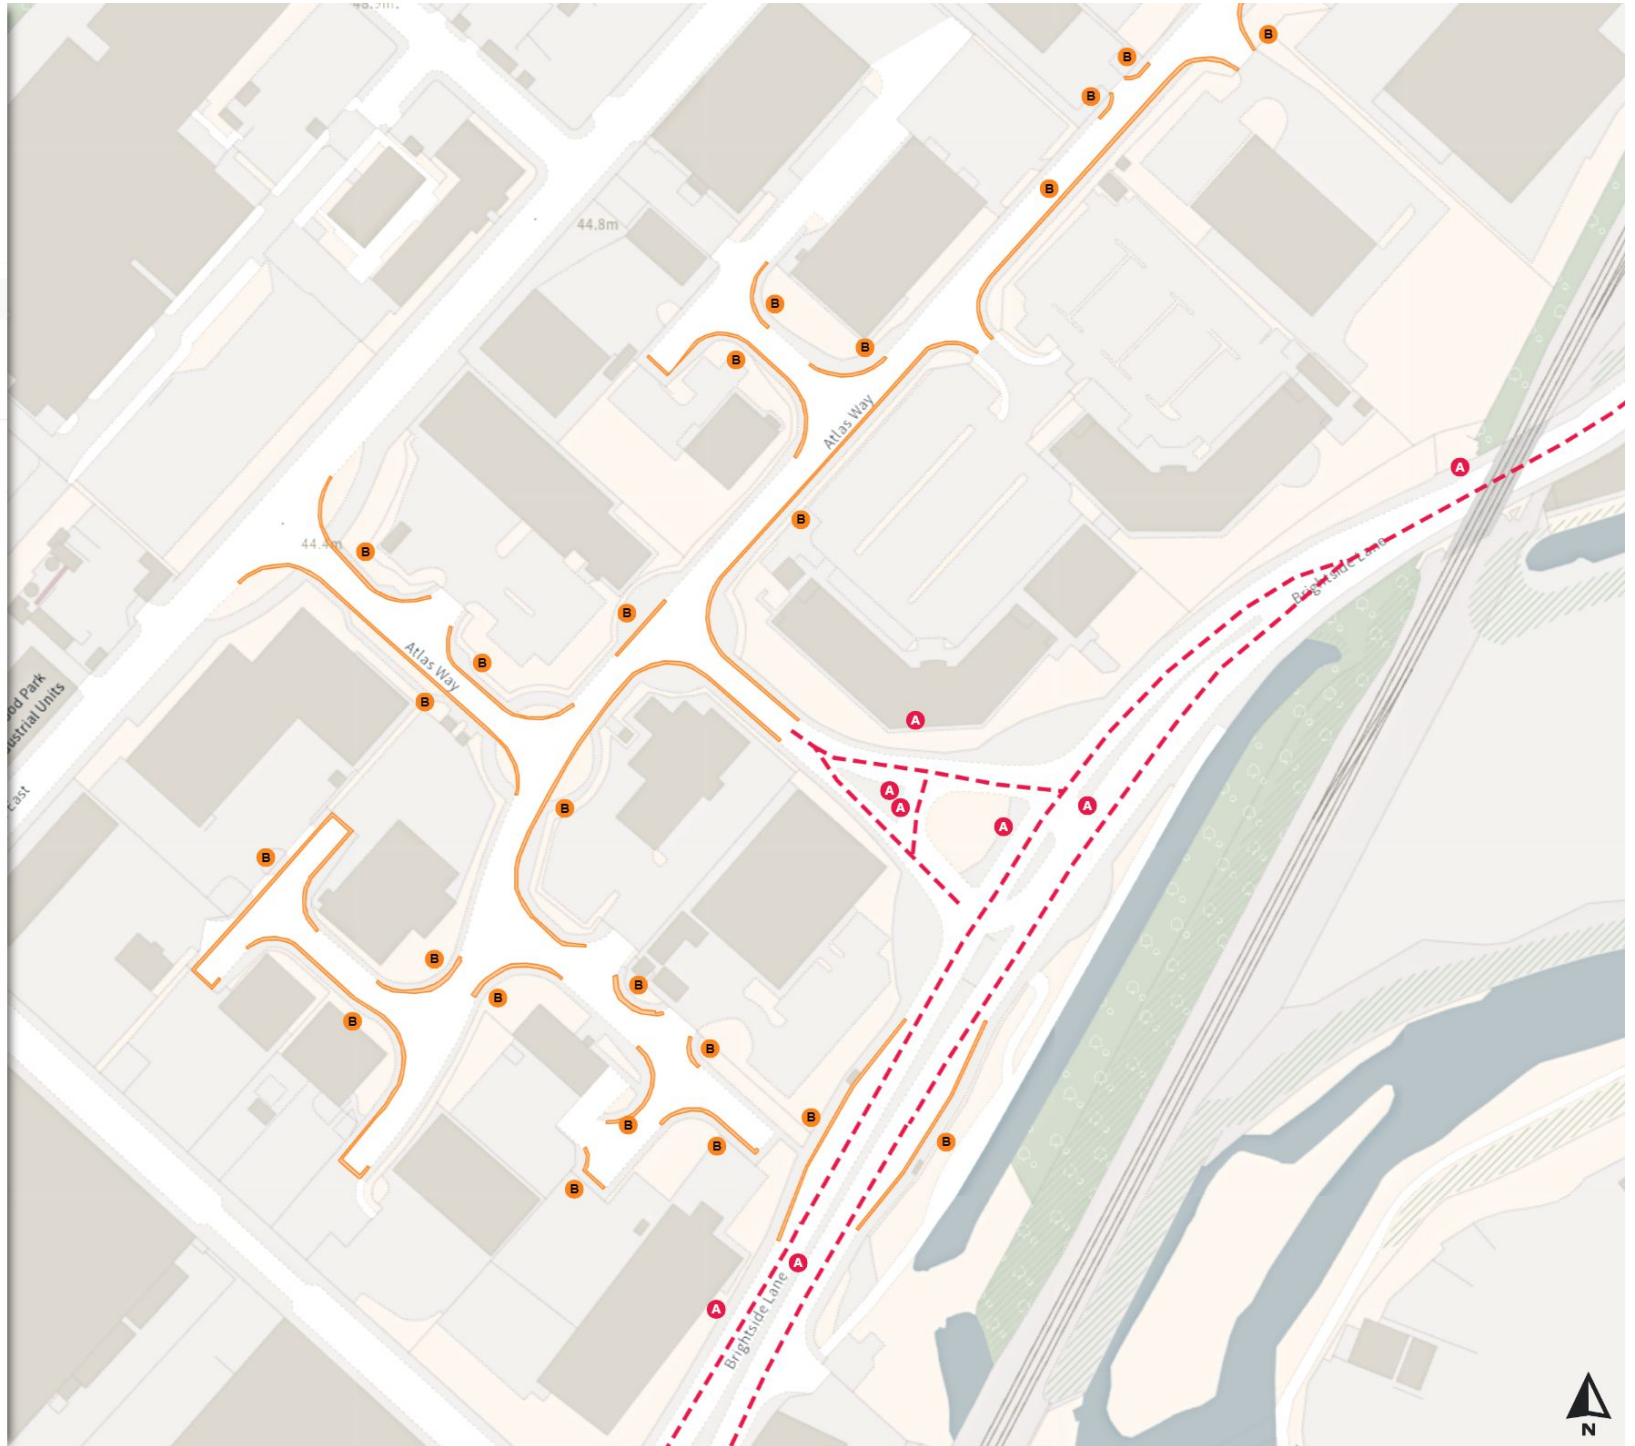

THE SHEFFIELD CITY COUNCIL (STOPPING RESTRICTIONS, WAITING RESTRICTIONS, LOADING RESTRICTIONS & PARKING PLACES) (MAP SCHEDULE) ORDER 2024

Map 246 of 794

Added

- Clearway
- A At all times
- No waiting at any time
- B At all times

0 20 40 60m

Scale: 1:1250

North-West: 436928.779, 389298.47
South-East: 437354.586, 388924.751

© Crown copyright and database rights 2024 Ordnance Survey.
You are not permitted to copy, sub-license, distribute or sell any of this data to third parties in any form. Licence number 100018816