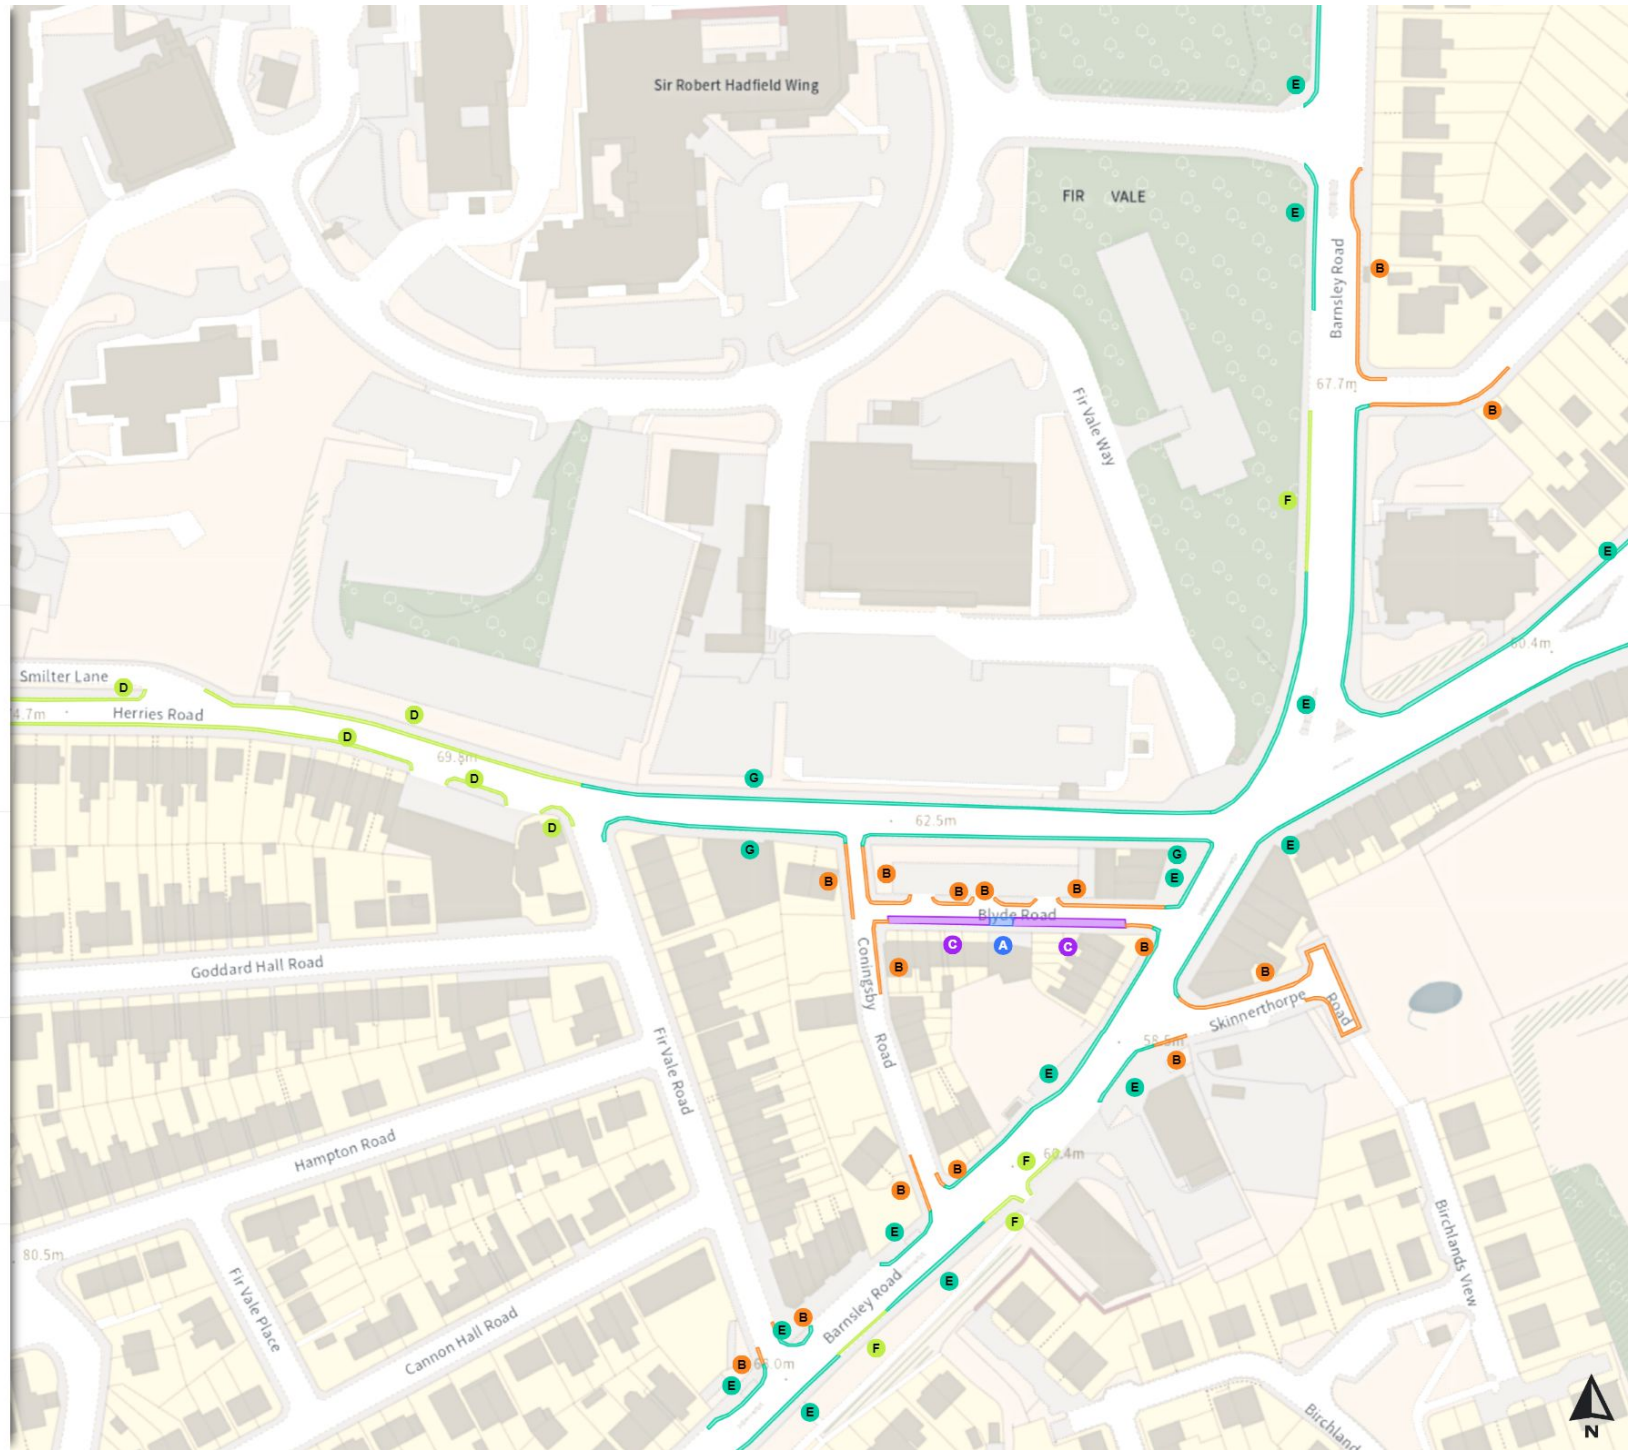

Scale: 1:1250

North-West: 436177.916, 390400.878
South-East: 436603.566, 390027.18

© Crown copyright and database rights 2024 Ordnance Survey. You are not permitted to copy, sub-license, distribute or sell any of this data to third parties in any form. Licence number 100018816