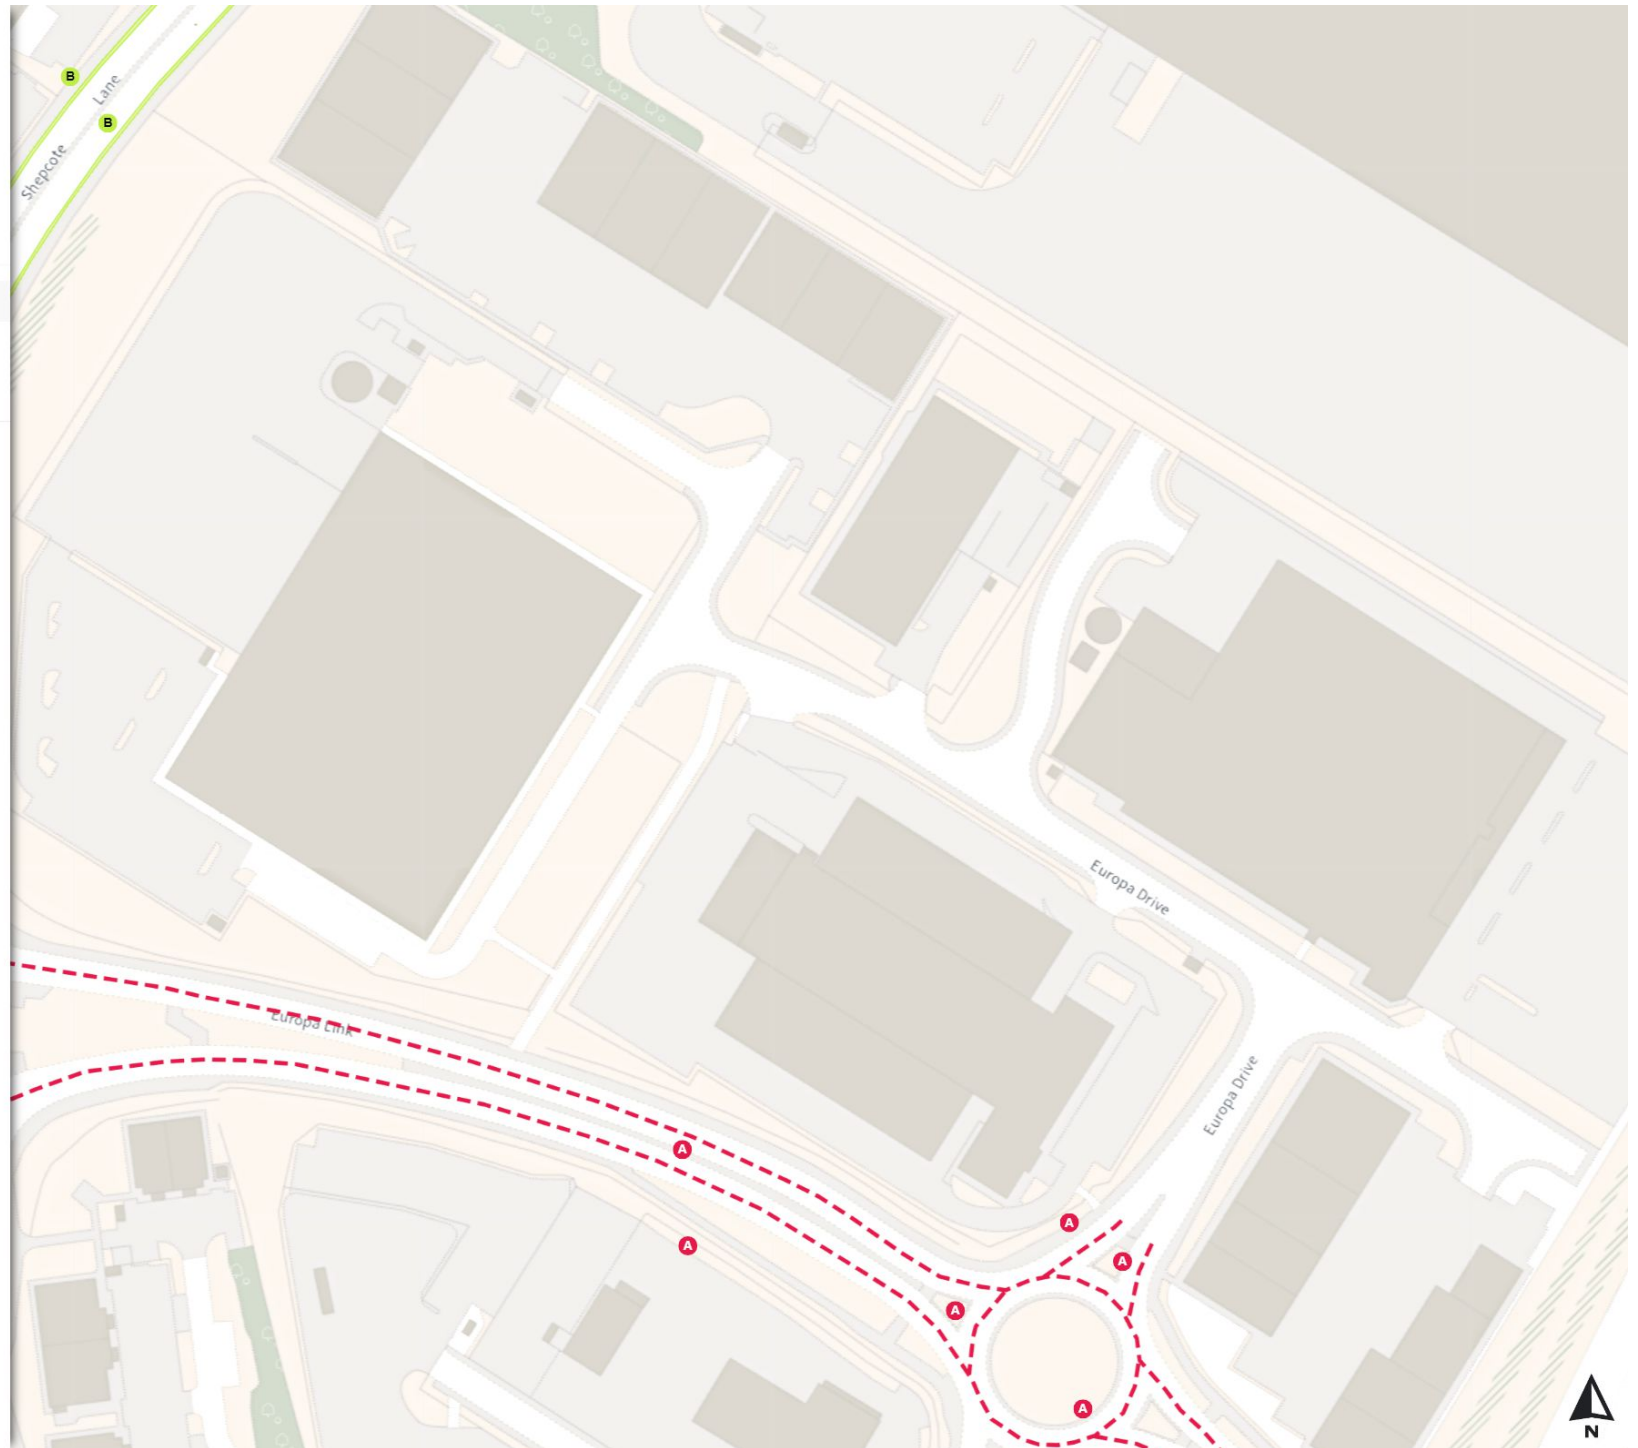

Mon-Fri 08:00-09:30 16:00-18:30

ⓑ No loading

Mon-Fri 08:00-09:30 16:00-18:30

0 20 40 60m

Scale: 1:1250

North-West: 439374.358, 389687.437
South-East: 439800.326, 389313.966

© Crown copyright and database rights 2024 Ordnance Survey.
You are not permitted to copy, sub-license, distribute or sell any of this data to third parties in any form. Licence number 100018816