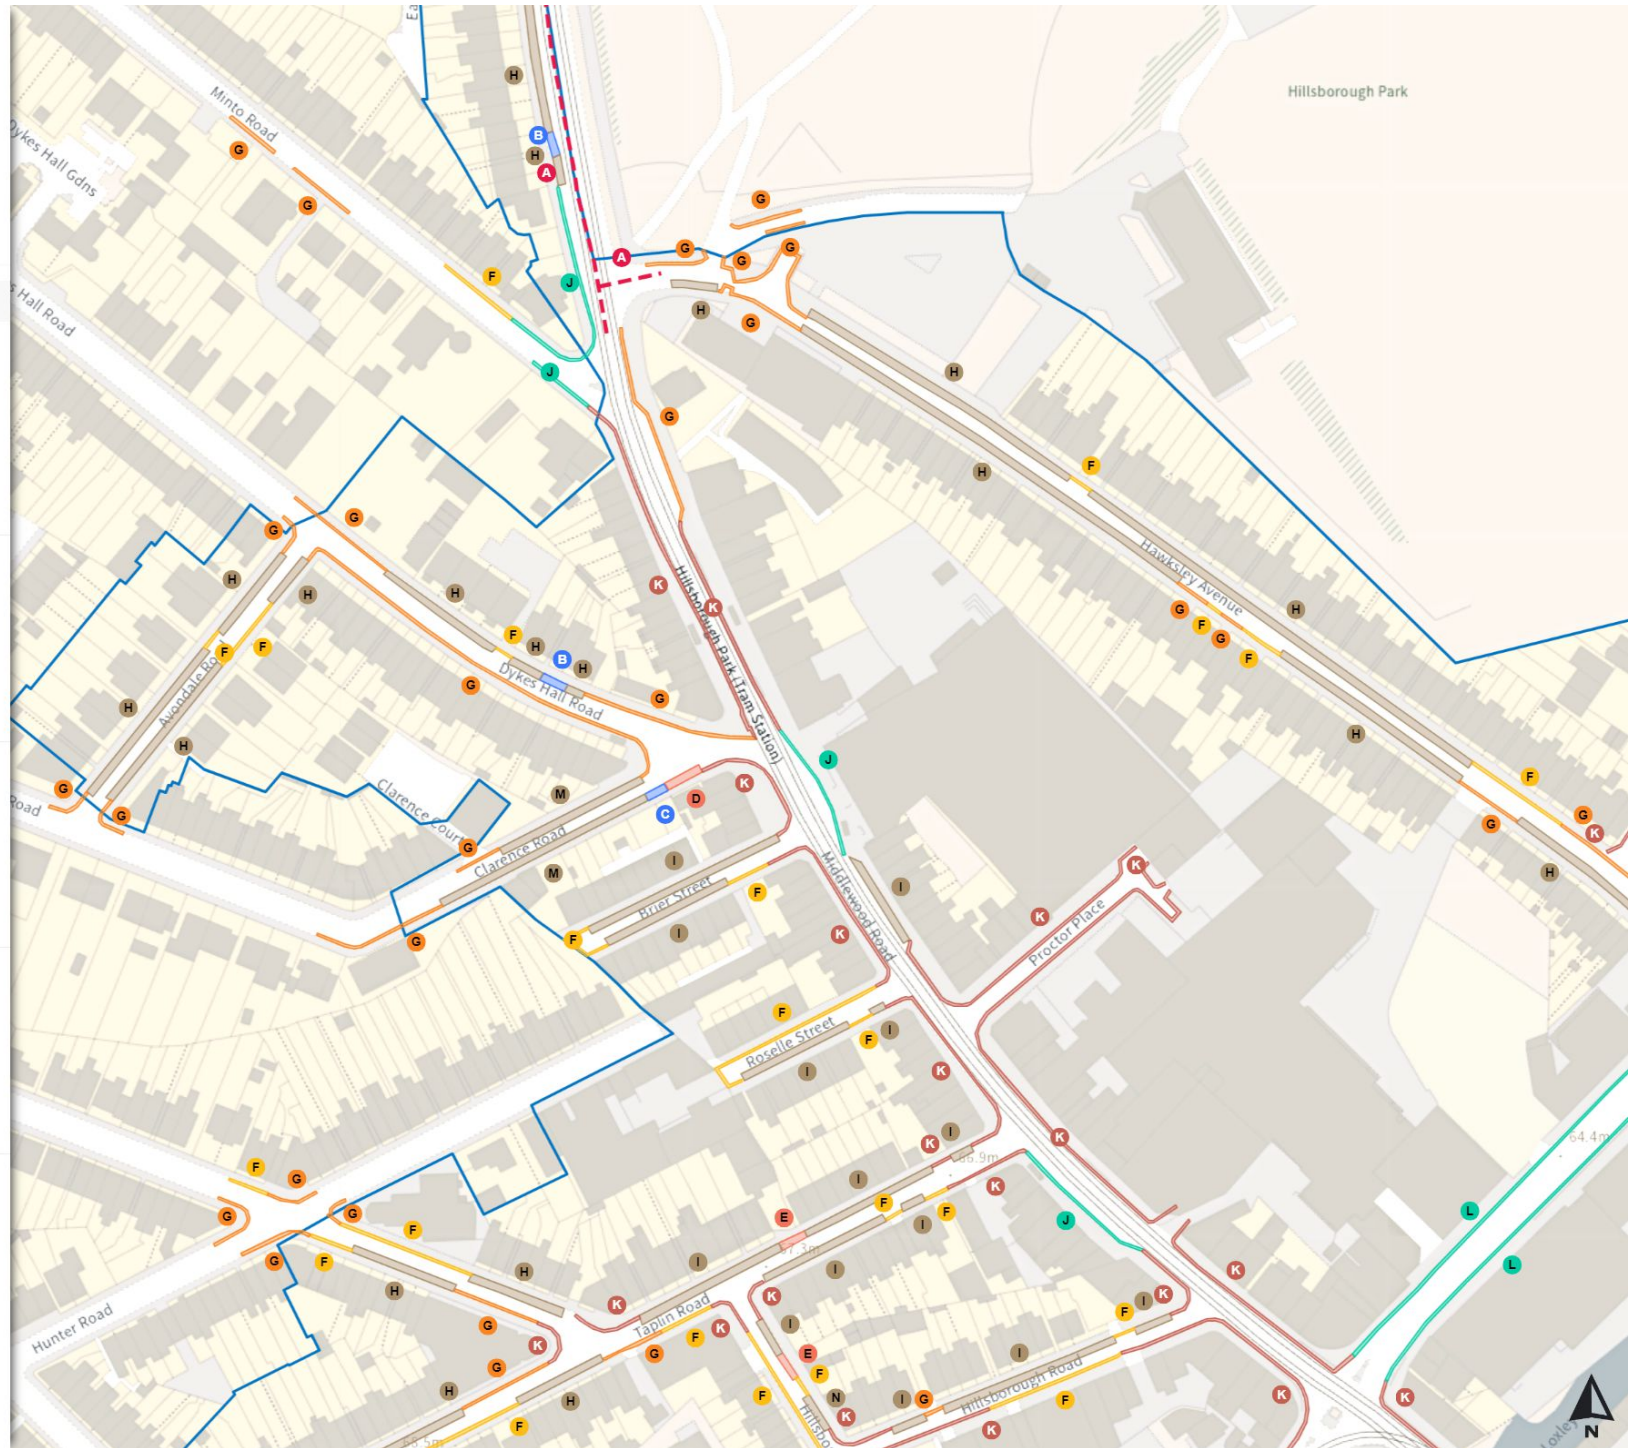

0 20 40 60m

Scale: 1:1250

North-West: 432910.969, 390007.688
South-East: 433336.393, 389633.668

© Crown copyright and database rights 2024 Ordnance Survey.
You are not permitted to copy, sub-license, distribute or sell any of this data to third parties in any form. Licence number 100018816