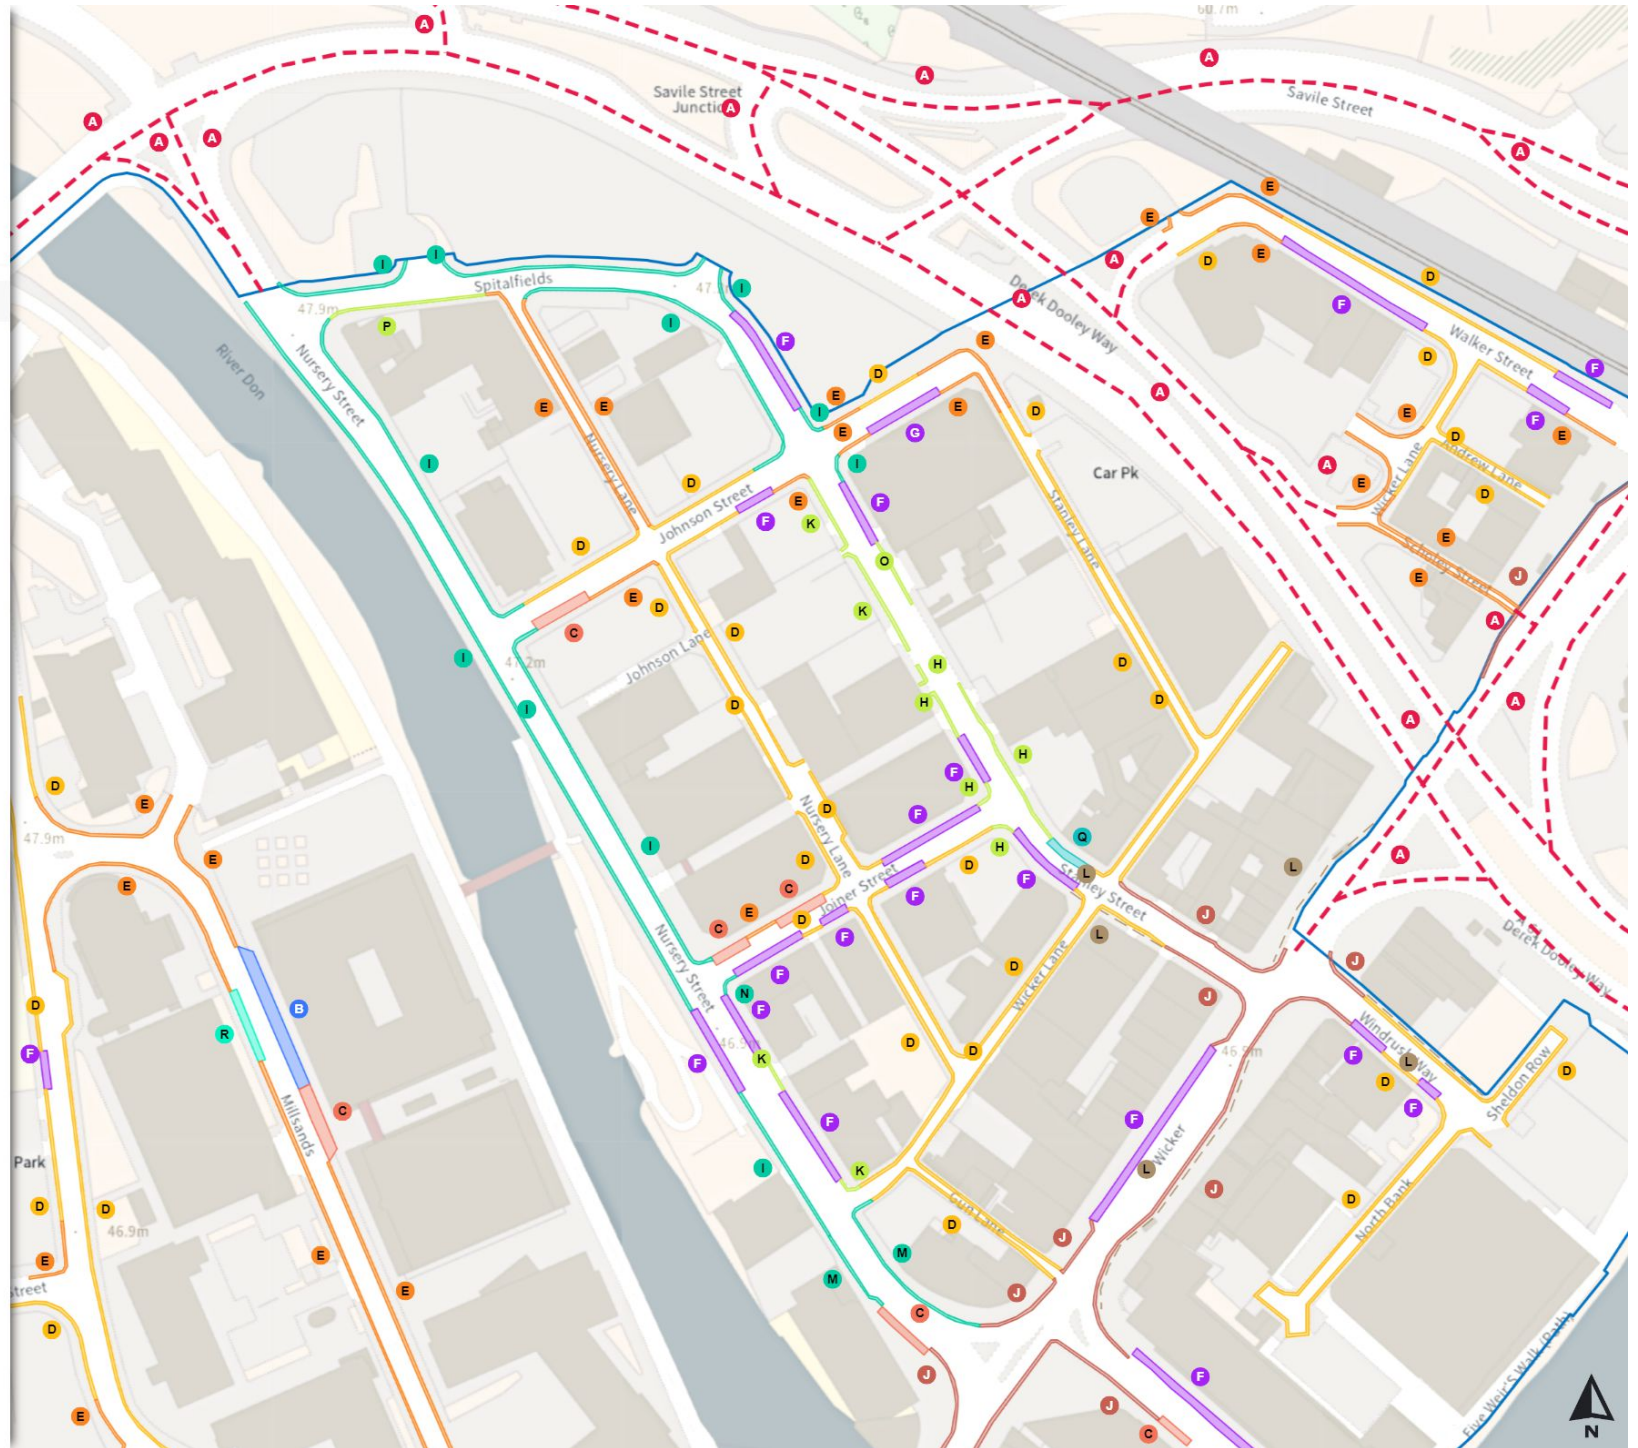

THE SHEFFIELD CITY COUNCIL (STOPPING RESTRICTIONS, WAITING RESTRICTIONS, LOADING RESTRICTIONS & PARKING PLACES) (MAP SCHEDULE) ORDER 2024

Map 316d of 794

Added

Taxi stopping area

At all times

0 20 40 60m

Scale: 1:1250

North-West: 435498.53, 388179.516
South-East: 435924.322, 387805.581

© Crown copyright and database rights 2024 Ordnance Survey.
You are not permitted to copy, sub-license, distribute or sell any of this data to third parties in any form. Licence number 100018816