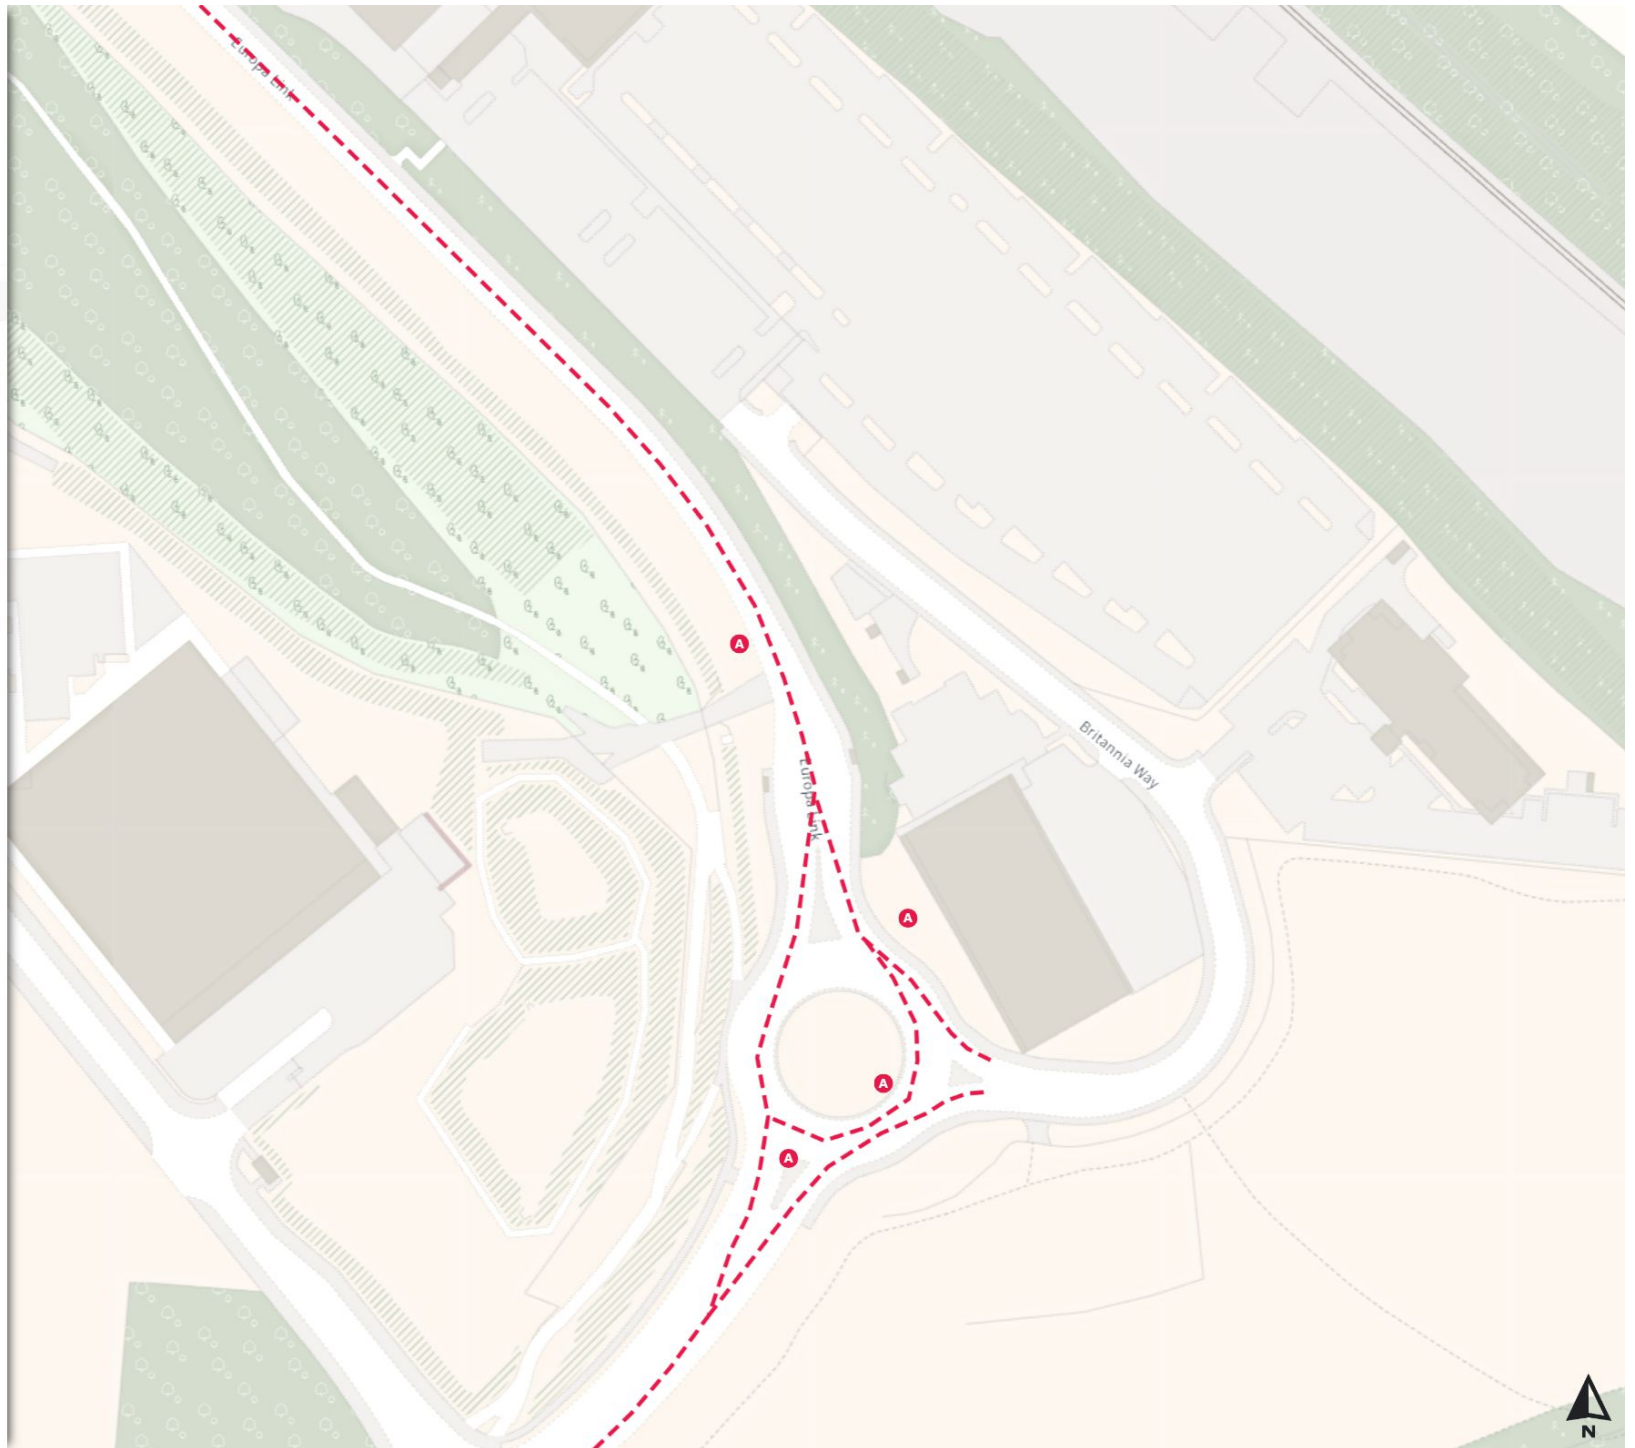

THE SHEFFIELD CITY COUNCIL (STOPPING RESTRICTIONS, WAITING RESTRICTIONS, LOADING RESTRICTIONS & PARKING PLACES) (MAP SCHEDULE) ORDER 2024

Map 285 of 794

Added

- Clearway
- Ⓐ At all times

0 20 40 60m

Scale: 1:1250

North-West: 441378.231, 388965.681
South-East: 441804.423, 388592.33

© Crown copyright and database rights 2024 Ordnance Survey.
You are not permitted to copy, sub-license, distribute or sell any of this data to third parties in any form. Licence number 100018816