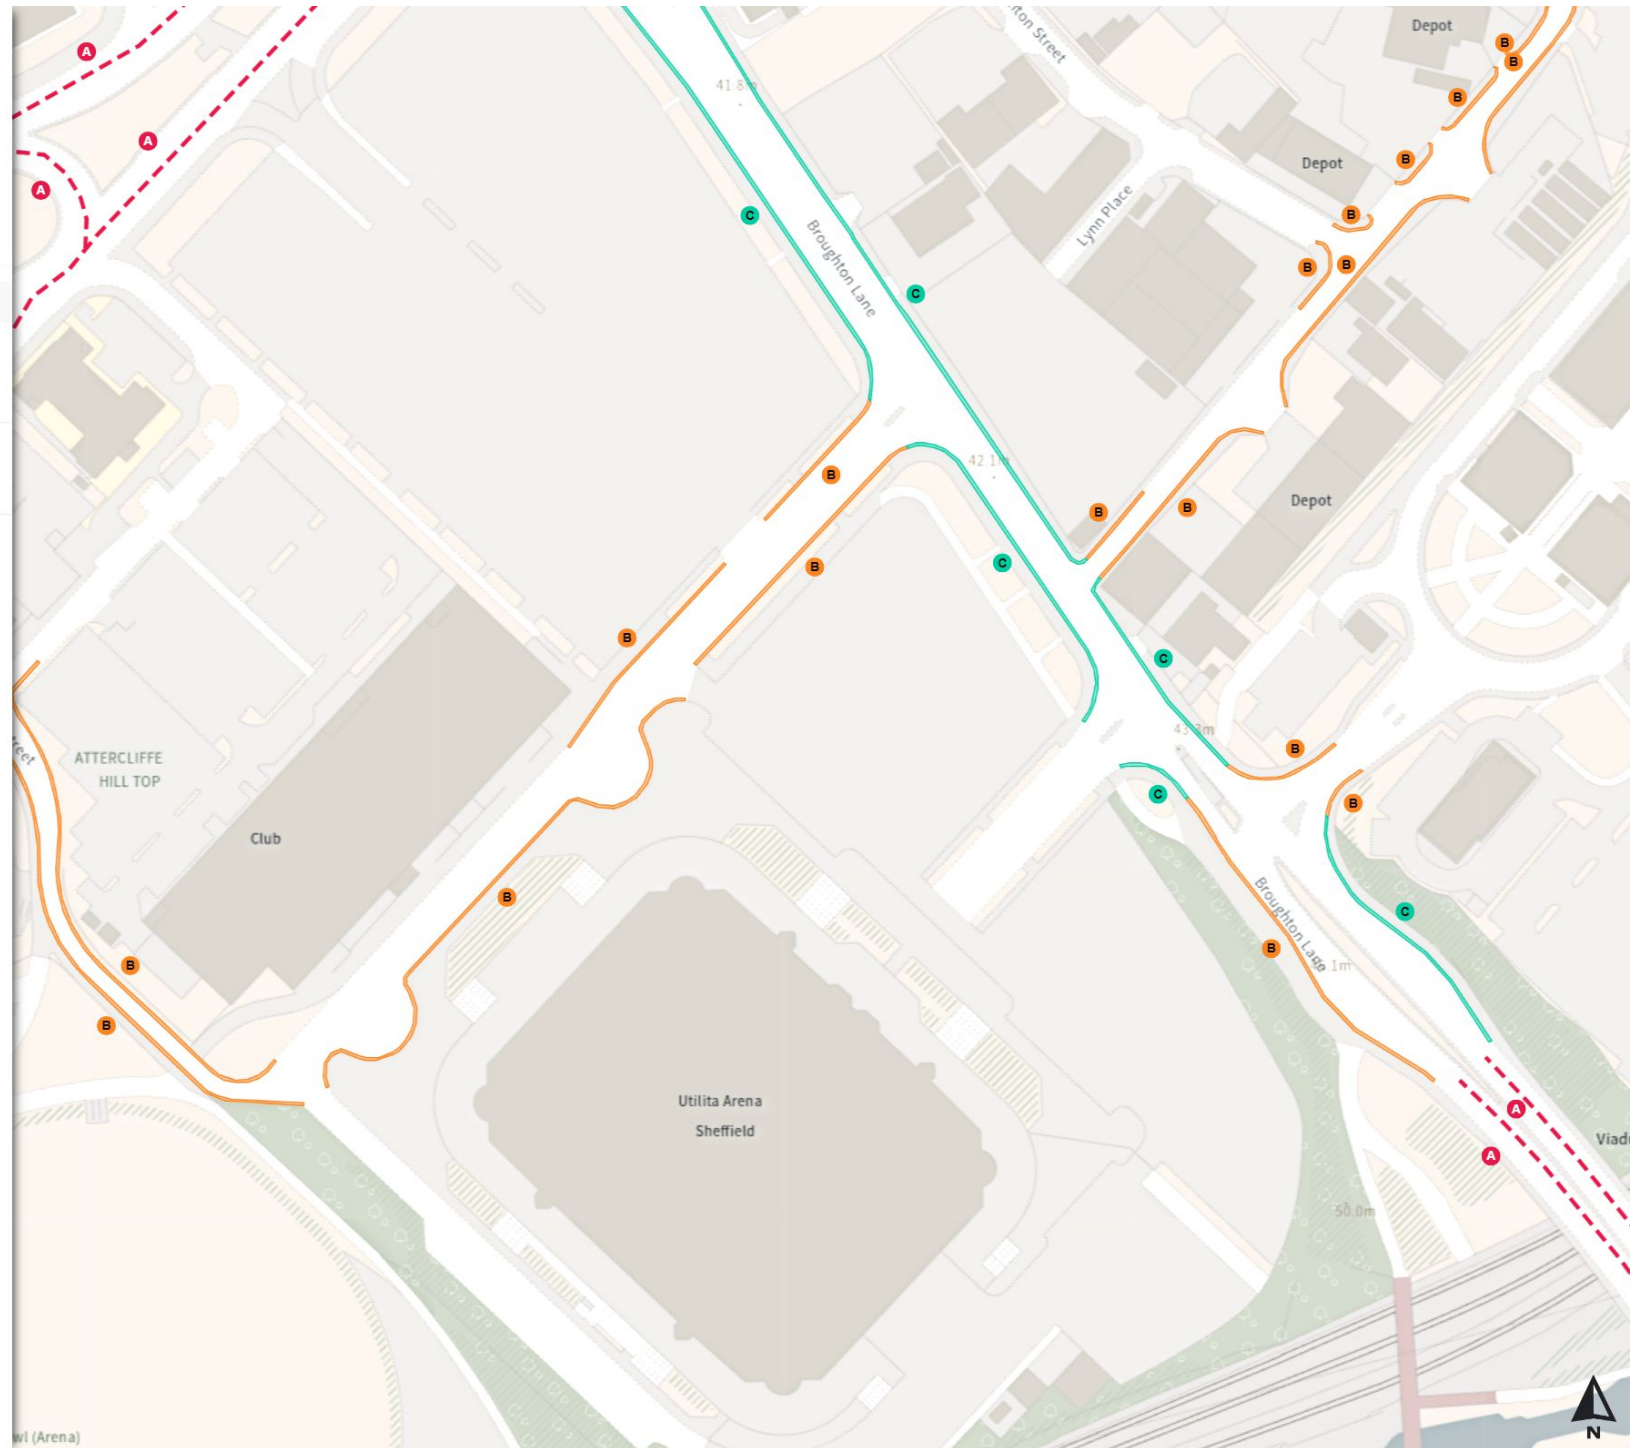

THE SHEFFIELD CITY COUNCIL (STOPPING RESTRICTIONS, WAITING RESTRICTIONS, LOADING RESTRICTIONS & PARKING PLACES) (MAP SCHEDULE) ORDER 2024

Map 229 of 794

Added

- Clearway
- At all times
- No waiting at any time
- At all times
- Shared
- No waiting at any time
  At all times
- No loading
  Mon-Fri 08:00-09:30 16:00-18:30

0 20 40 60m

Scale: 1:1250

North-West: 438549.948, 389680.687
South-East: 438975.851, 389307.142

© Crown copyright and database rights 2024 Ordnance Survey.
You are not permitted to copy, sub-license, distribute or sell any of this data to third parties in any form. Licence number 100018816