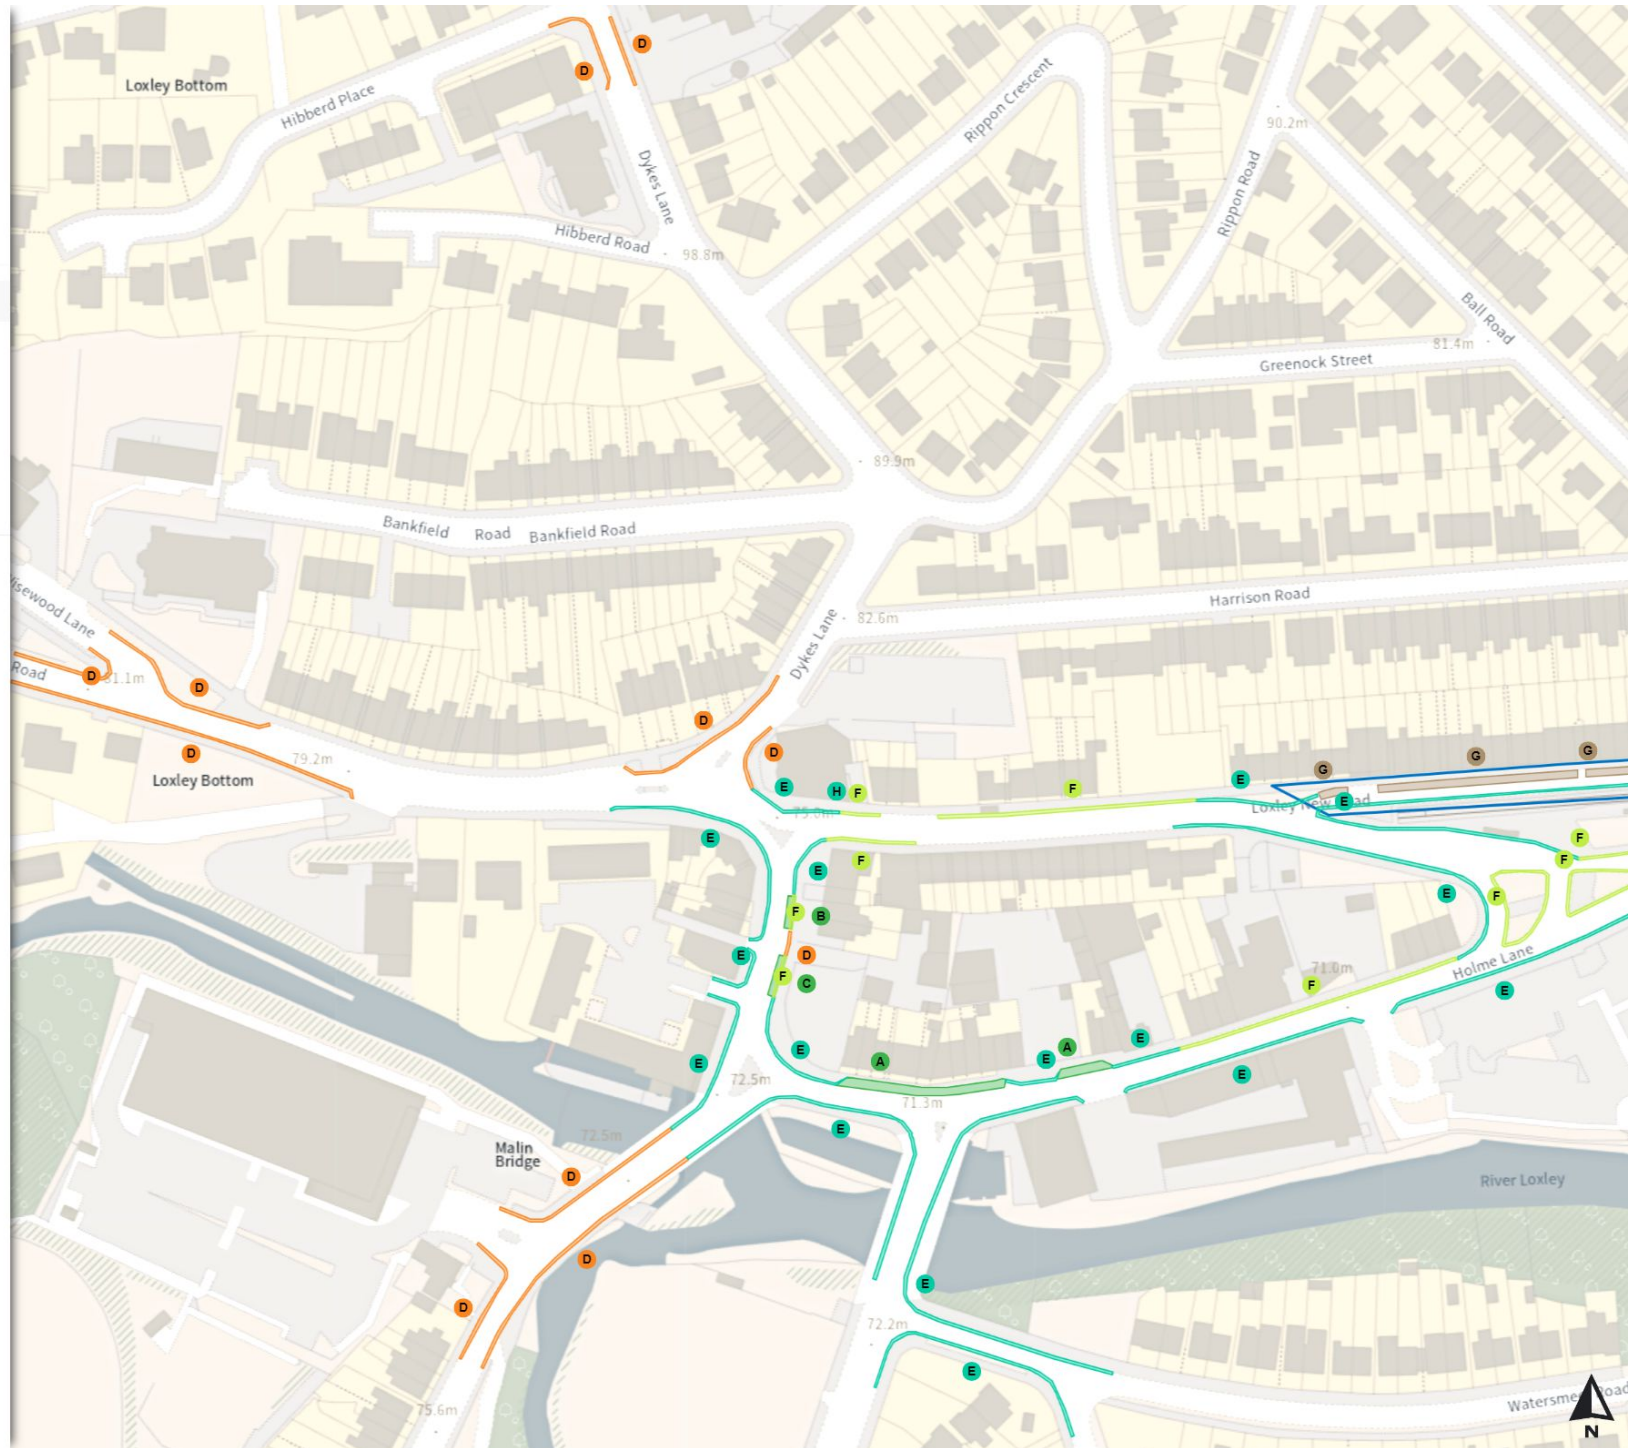

THE SHEFFIELD CITY COUNCIL (STOPPING RESTRICTIONS, WAITING RESTRICTIONS, LOADING RESTRICTIONS & PARKING PLACES) (MAP SCHEDULE) ORDER 2024

Map 216b of 794

Added

- **Shared**
- **G** Free parking place
  Mon-Sat 08:00-18:30 2h 2h
- **G** Permit holders parking place (Loxley New Road)
  Mon-Sat 08:00-18:30
- **Shared**
- **H** No waiting at any time
  Mon-Fri 07:30-09:30 16:00-18:30
- **H** No loading
  Mon-Fri 07:30-09:30 16:00-18:30

0 20 40 60m

Scale: 1:1250

North-West: 432366.766, 389634.629
South-East: 432792.179, 389260.531

© Crown copyright and database rights 2024 Ordnance Survey.
You are not permitted to copy, sub-license, distribute or sell any of this data to third parties in any form. Licence number 100018816