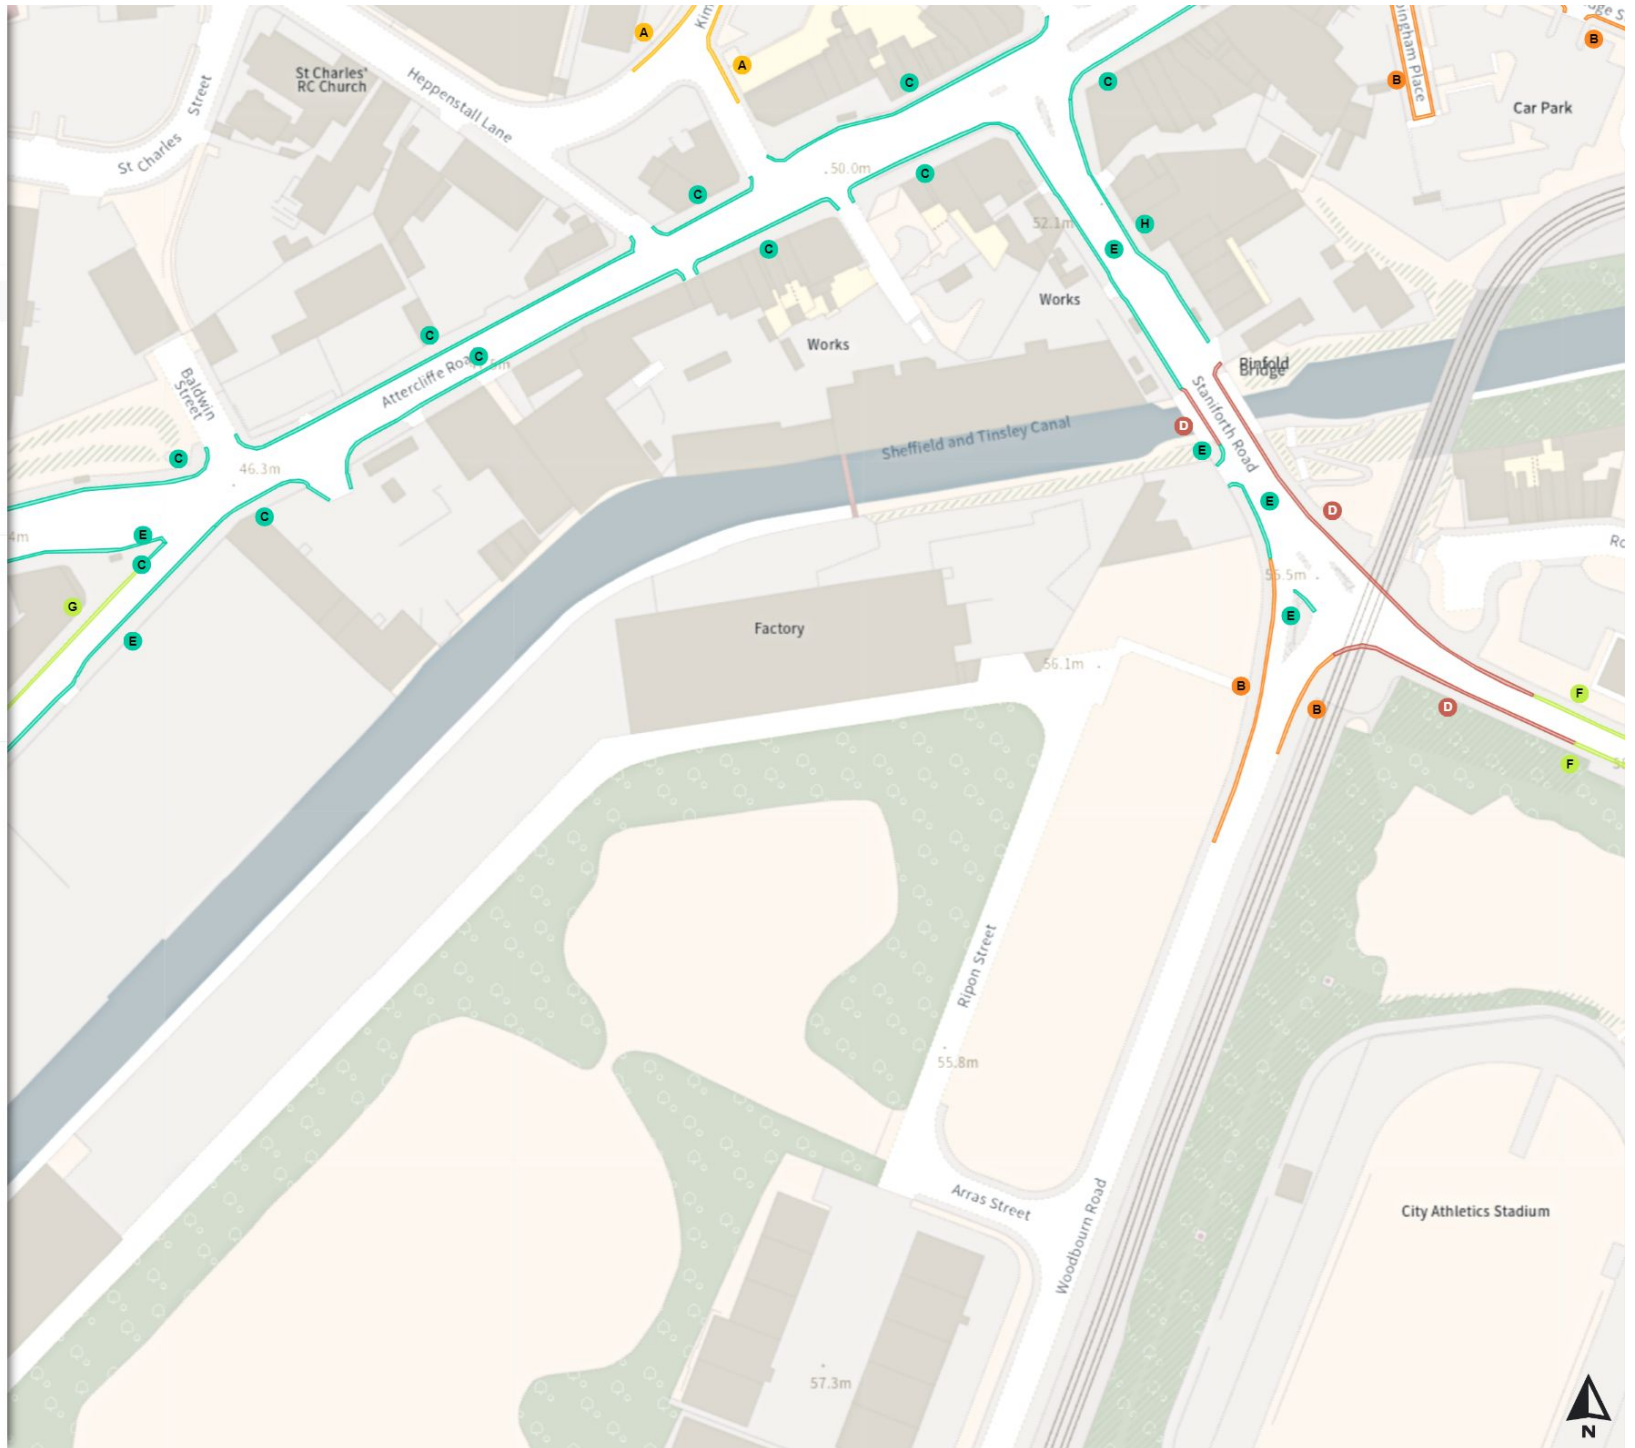

THE SHEFFIELD CITY COUNCIL (STOPPING RESTRICTIONS, WAITING RESTRICTIONS, LOADING RESTRICTIONS & PARKING PLACES) (MAP SCHEDULE) ORDER 2024

Map 303b of 794

Added

- Shared
- No waiting
  Mon-Fri 08:00-09:30 16:00-18:30
- No loading
  Mon-Fri 08:00-09:30 16:00-18:30
- Shared
- No waiting
  Mon-Sat 08:00-18:30
- No loading
  Mon-Fri 08:00-09:30 16:00-18:30
- Shared
- No waiting at any time
  At all times
- No loading
  Mon-Fri 08:00-09:30 16:30-18:30

Scale: 1:1250

North-West: 437441.079, 388563.841
South-East: 437866.992, 388190.109

© Crown copyright and database rights 2024 Ordnance Survey.
You are not permitted to copy, sub-license, distribute or sell any of this data to third parties in any form. Licence number 100018816