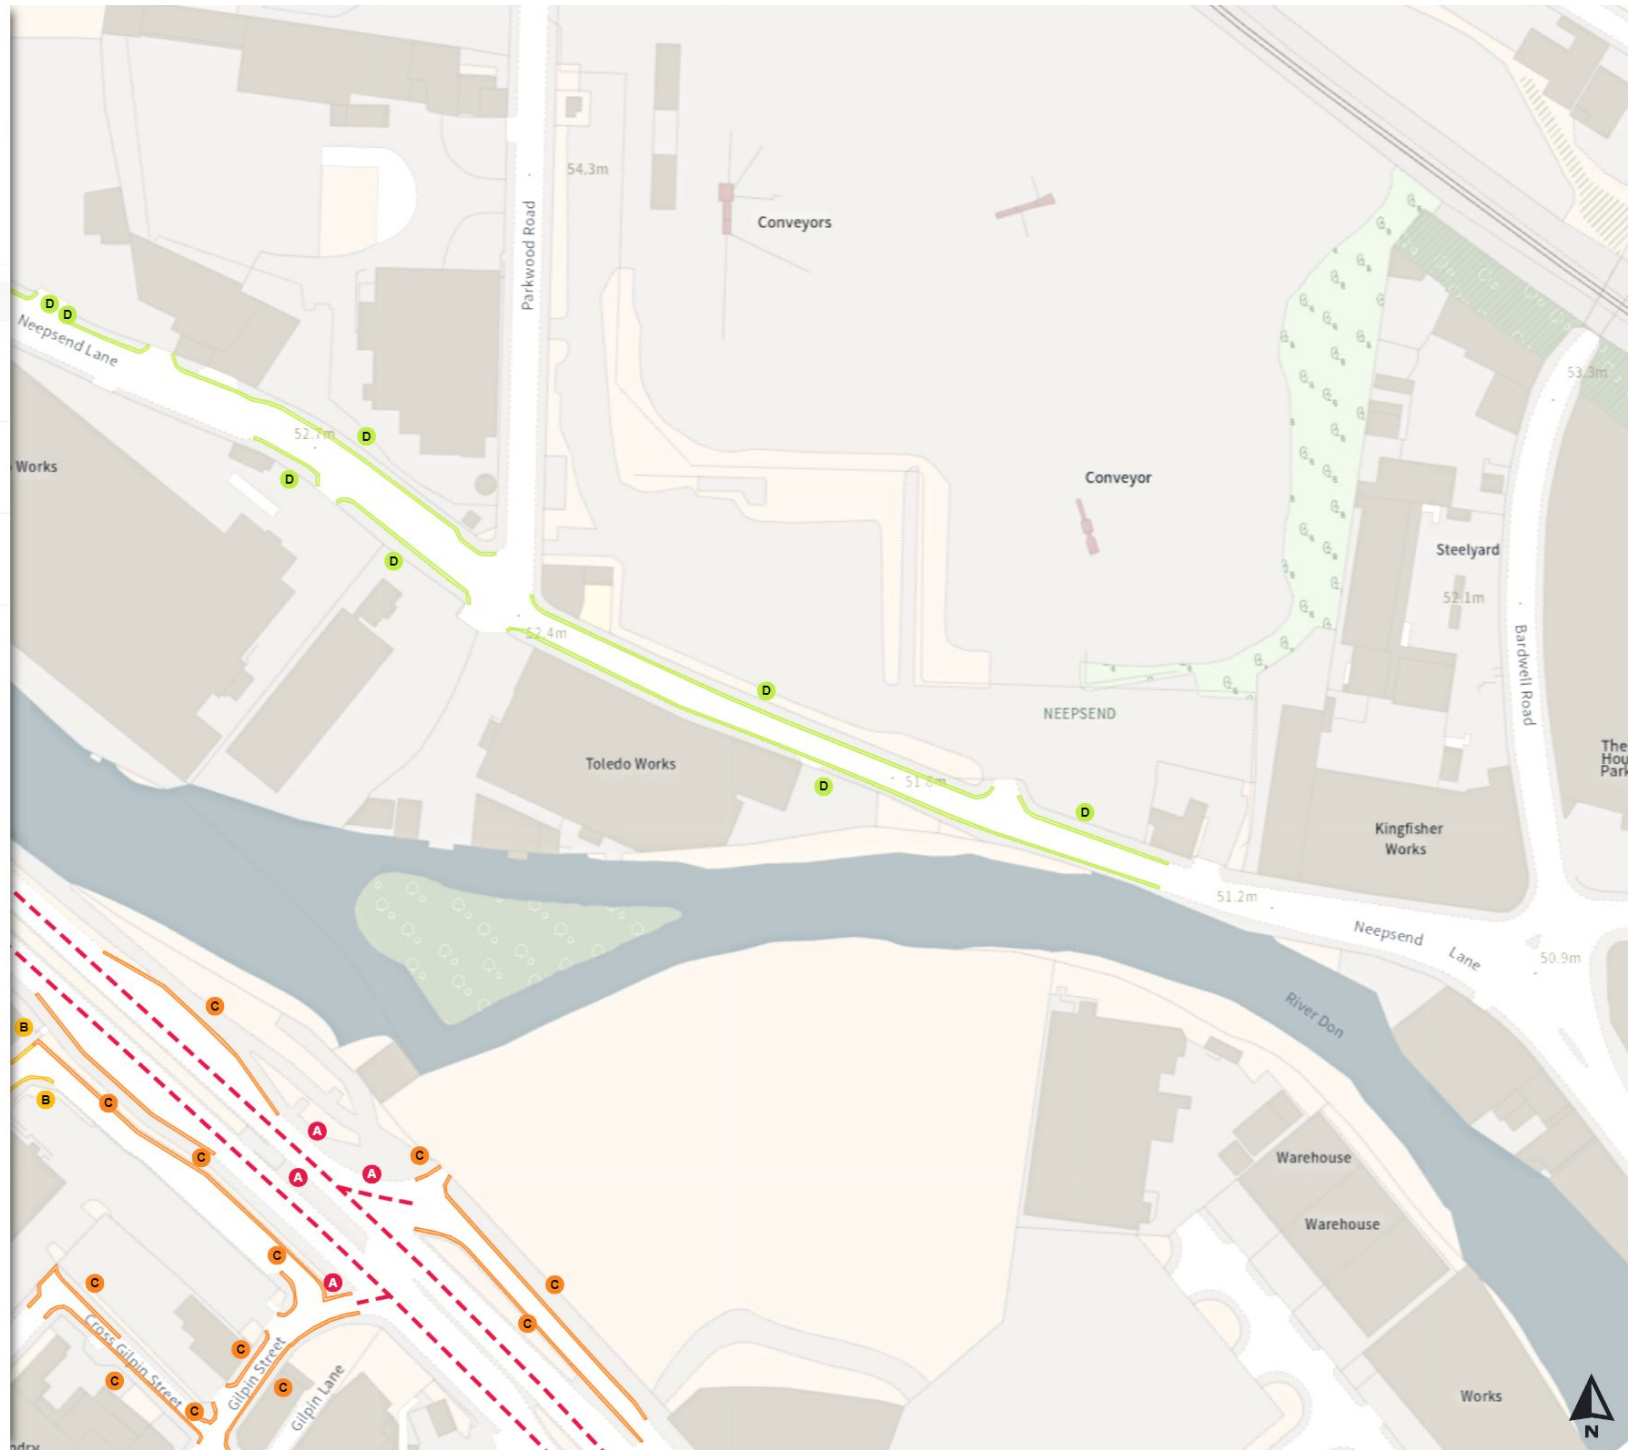

THE SHEFFIELD CITY COUNCIL (STOPPING RESTRICTIONS, WAITING RESTRICTIONS, LOADING RESTRICTIONS & PARKING PLACES) (MAP SCHEDULE) ORDER 2024

Map 268 of 794

Added

- Clearway
- At all times
- No waiting
- Mon-Sat 08:00-18:30
- No waiting at any time
- At all times
- Shared
- No waiting
- Mon-Fri 08:00-09:30 16:30-18:30
- No loading
- Mon-Fri 08:00-09:30 16:30-18:30

0 20 40 60m

Scale: 1:1250

North-West: 434369.557, 388909.918
South-East: 434795.195, 388535.941

© Crown copyright and database rights 2024 Ordnance Survey.
You are not permitted to copy, sub-license, distribute or sell any of this data to third parties in any form. Licence number 100018816