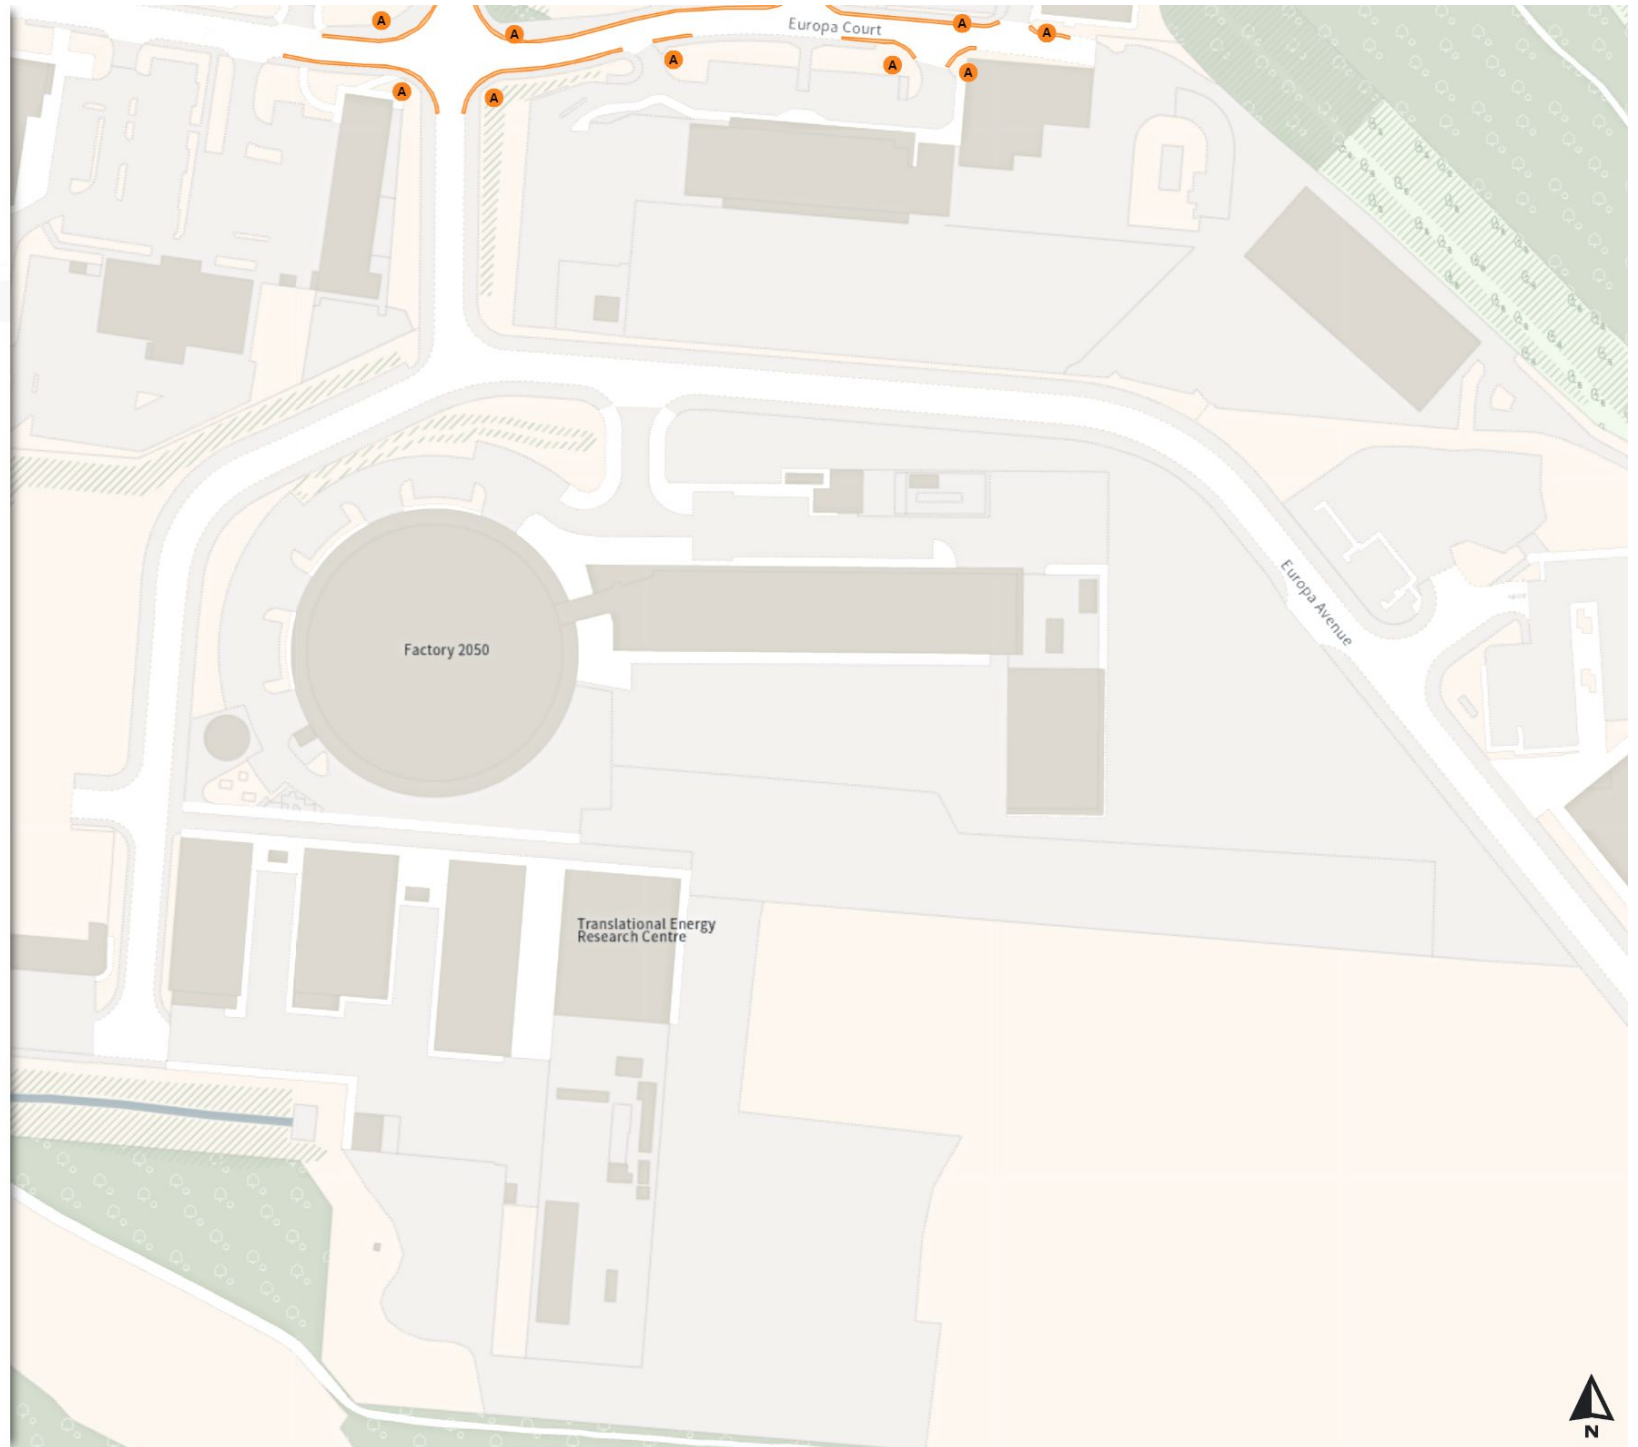

Map 284 of 794

Added

 No waiting at any time

 At all times

0 20 40 60m

Scale: 1:1250

North-West: 440966.051, 388962.115
South-East: 441392.211, 388588.727

© Crown copyright and database rights 2024 Ordnance Survey.
You are not permitted to copy, sub-license, distribute or sell any of this data to third parties in any form. Licence number 100018816