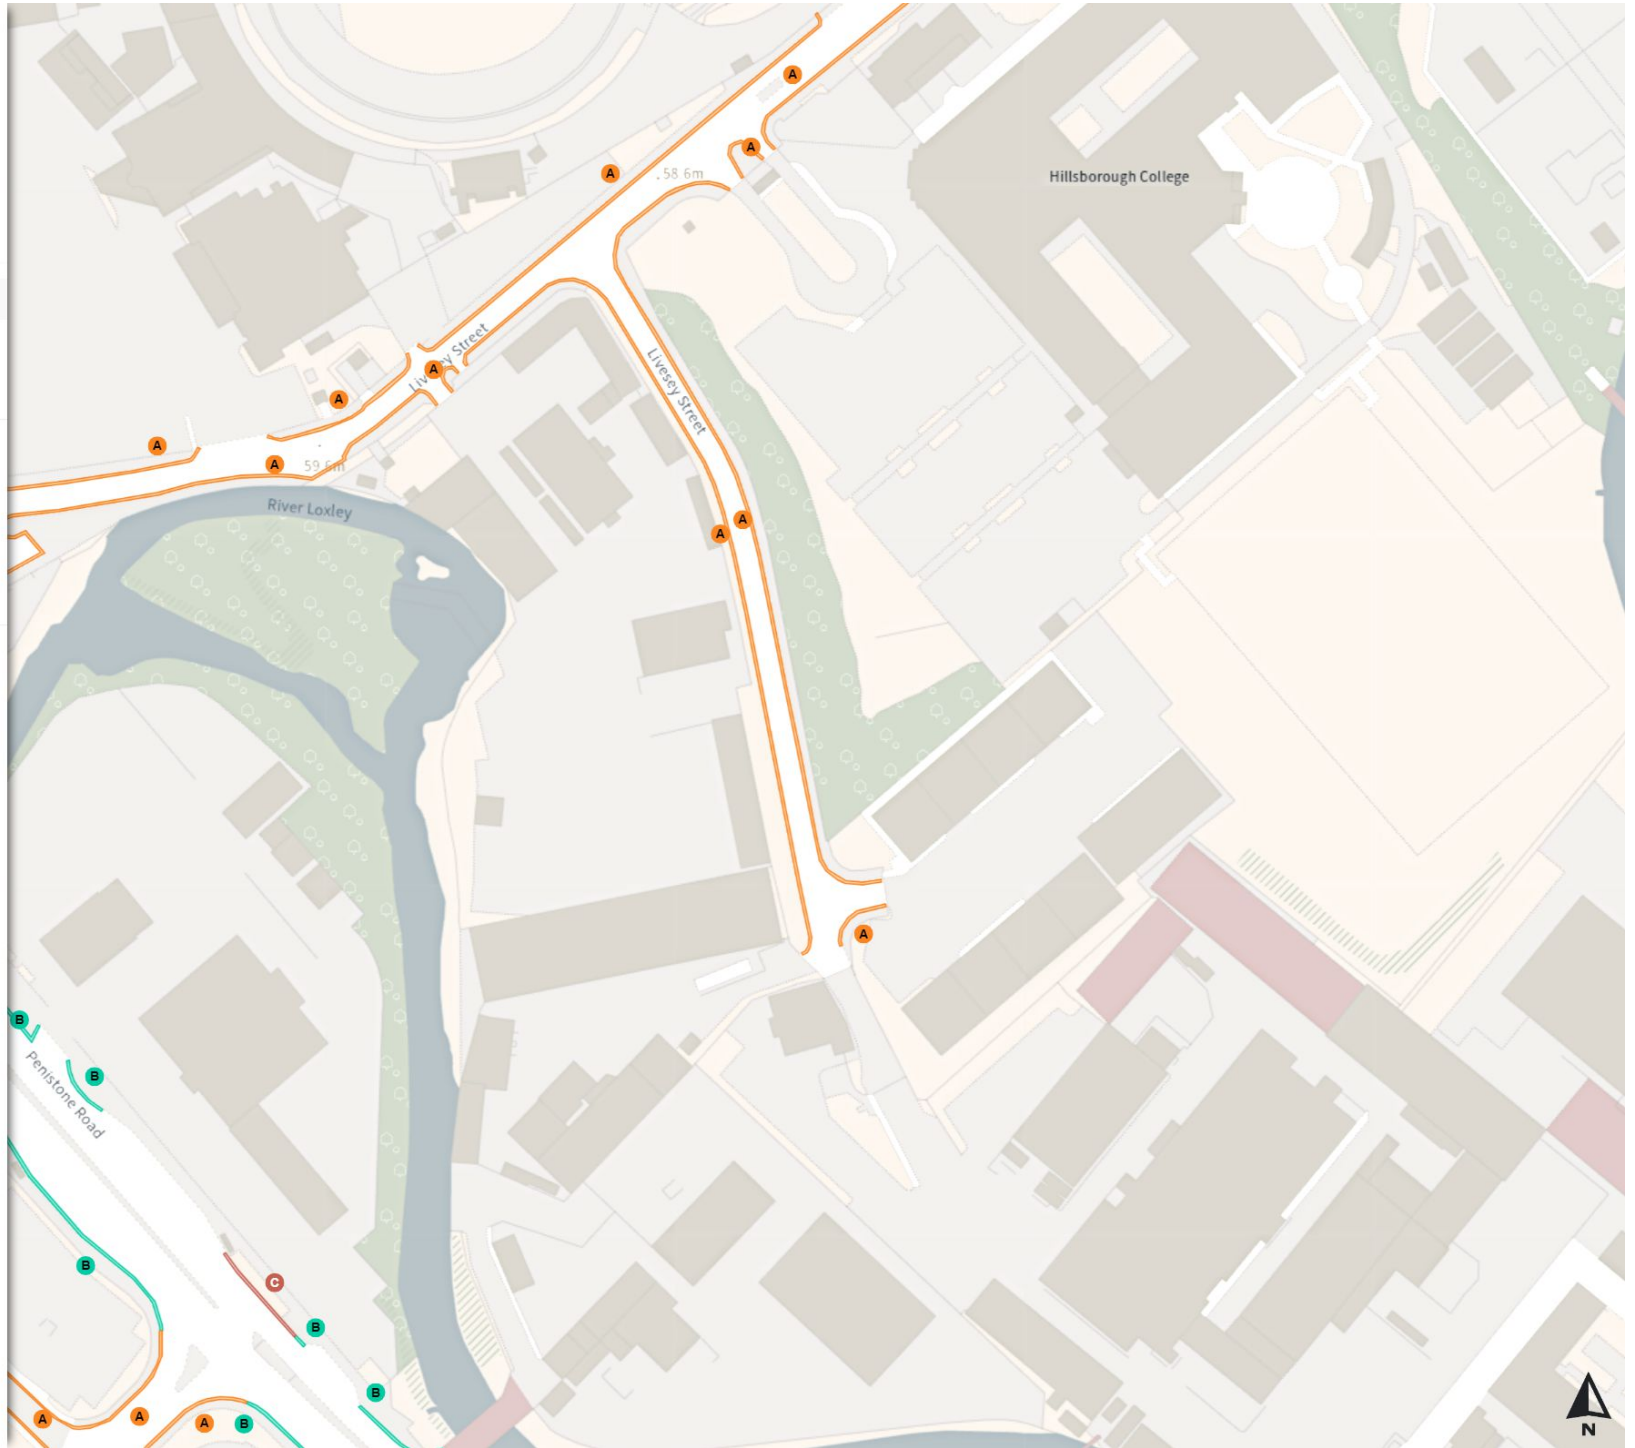

THE SHEFFIELD CITY COUNCIL (STOPPING RESTRICTIONS, WAITING RESTRICTIONS, LOADING RESTRICTIONS & PARKING PLACES) (MAP SCHEDULE) ORDER 2024

Map 201 of 794

Added

No waiting at any time

A At all times

Shared

B No waiting at any time

At all times

B No loading

Mon-Fri 07:30-09:30 16:00-18:30

Shared

C No waiting at any time

At all times

C No loading at any time

At all times

0 20 40 60m

Scale: 1:1250

North-West: 433735.496, 390013.46
South-East: 434160.986, 389639.514

© Crown copyright and database rights 2024 Ordnance Survey.
You are not permitted to copy, sub-license, distribute or sell any of this data to third parties in any form. Licence number 100018816