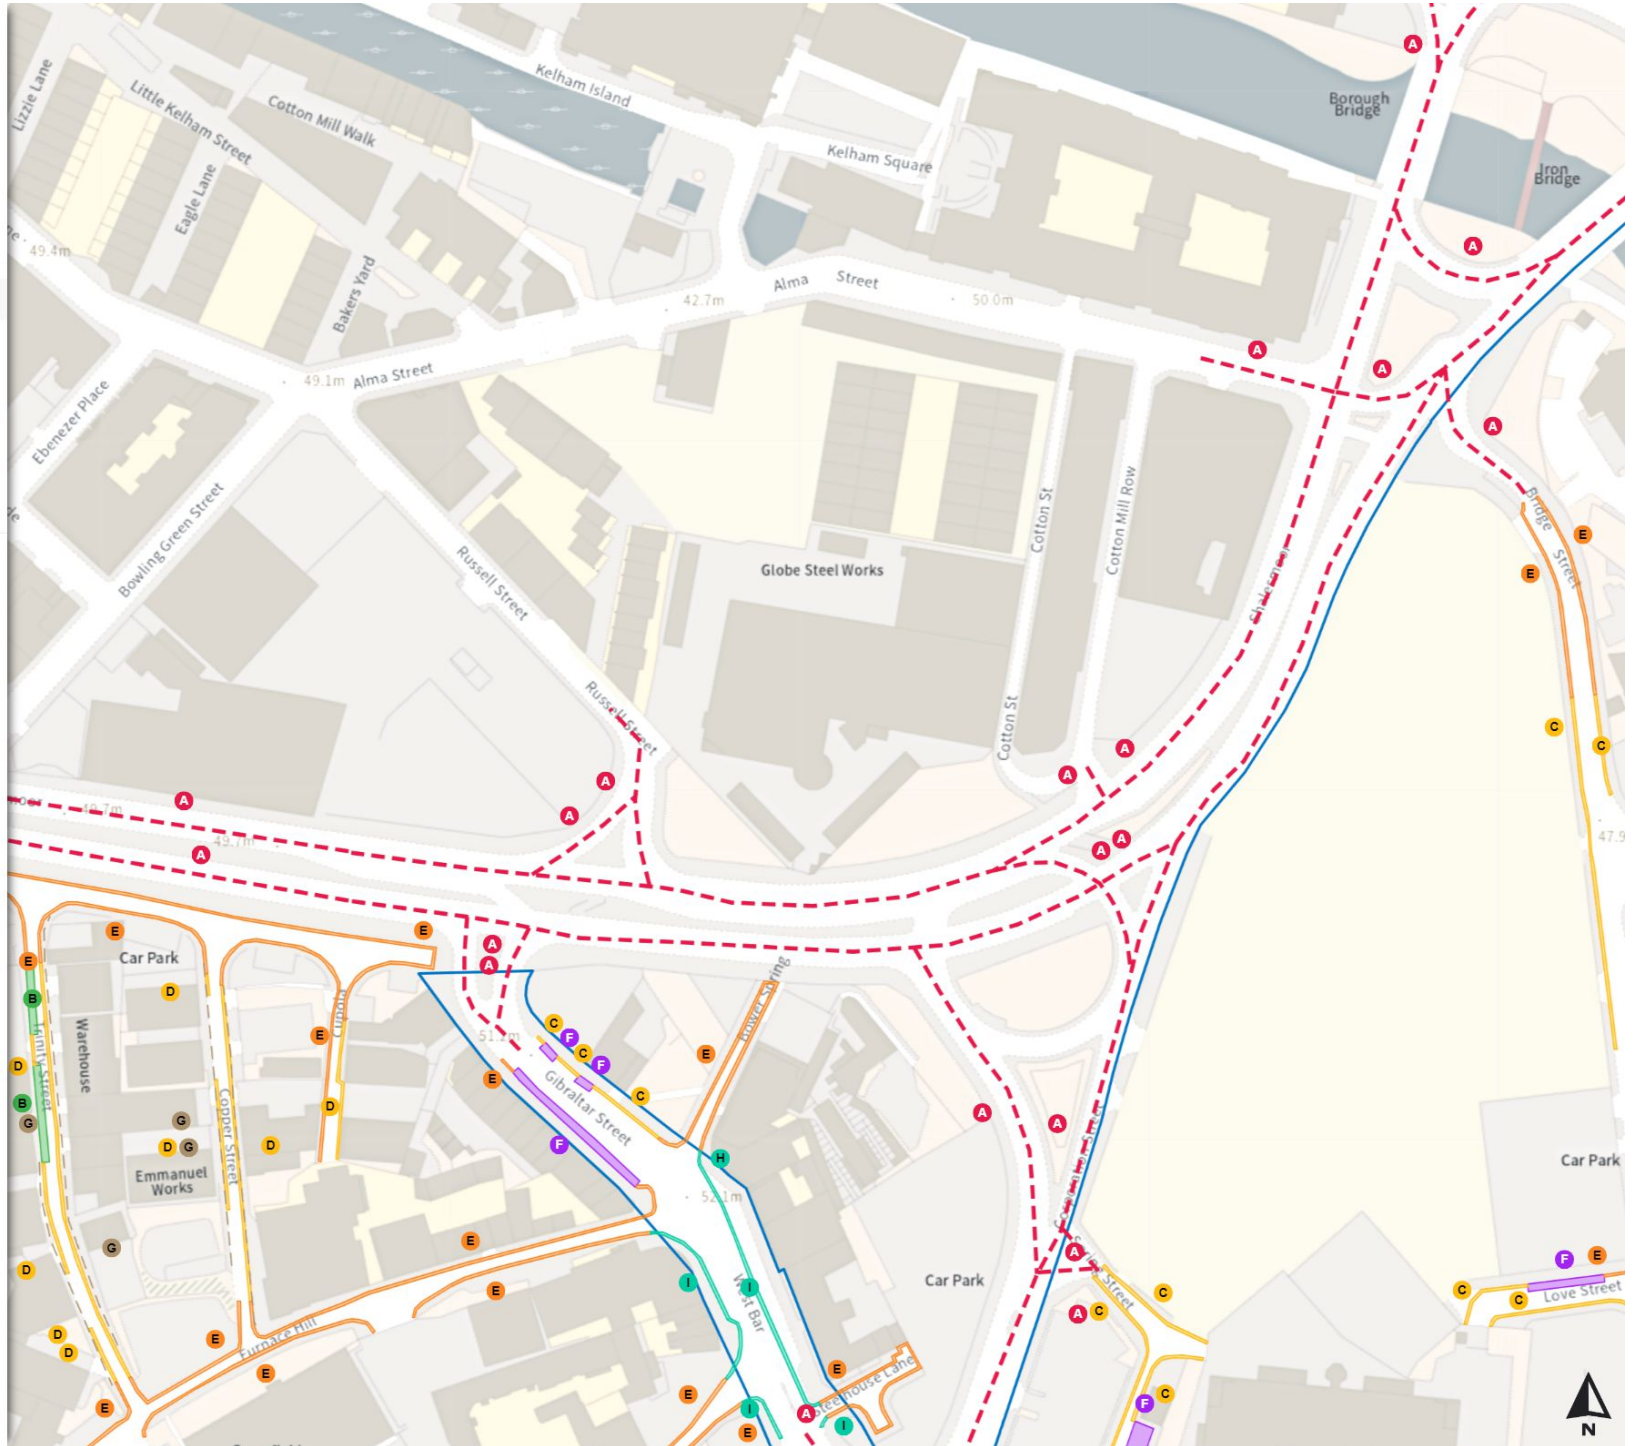

THE SHEFFIELD CITY COUNCIL (STOPPING RESTRICTIONS, WAITING RESTRICTIONS, LOADING RESTRICTIONS & PARKING PLACES) (MAP SCHEDULE) ORDER 2024

Map 315b of 794

Added

- Shared
- Ⓜ No waiting at any time
  At all times
- Ⓜ No loading
  Mon-Sat 07:00-09:30 16:00-18:30
- Shared
- Ⓜ No waiting at any time
  At all times
- Ⓜ No loading
  Mon-Sat 07:30-09:30 16:00-18:30

0 20 40 60m

Scale: 1:1250

North-West: 435086.106, 388176.46
South-East: 435511.866, 387802.488

© Crown copyright and database rights 2024 Ordnance Survey.
You are not permitted to copy, sub-license, distribute or sell any of this data to third parties in any form. Licence number 100018816