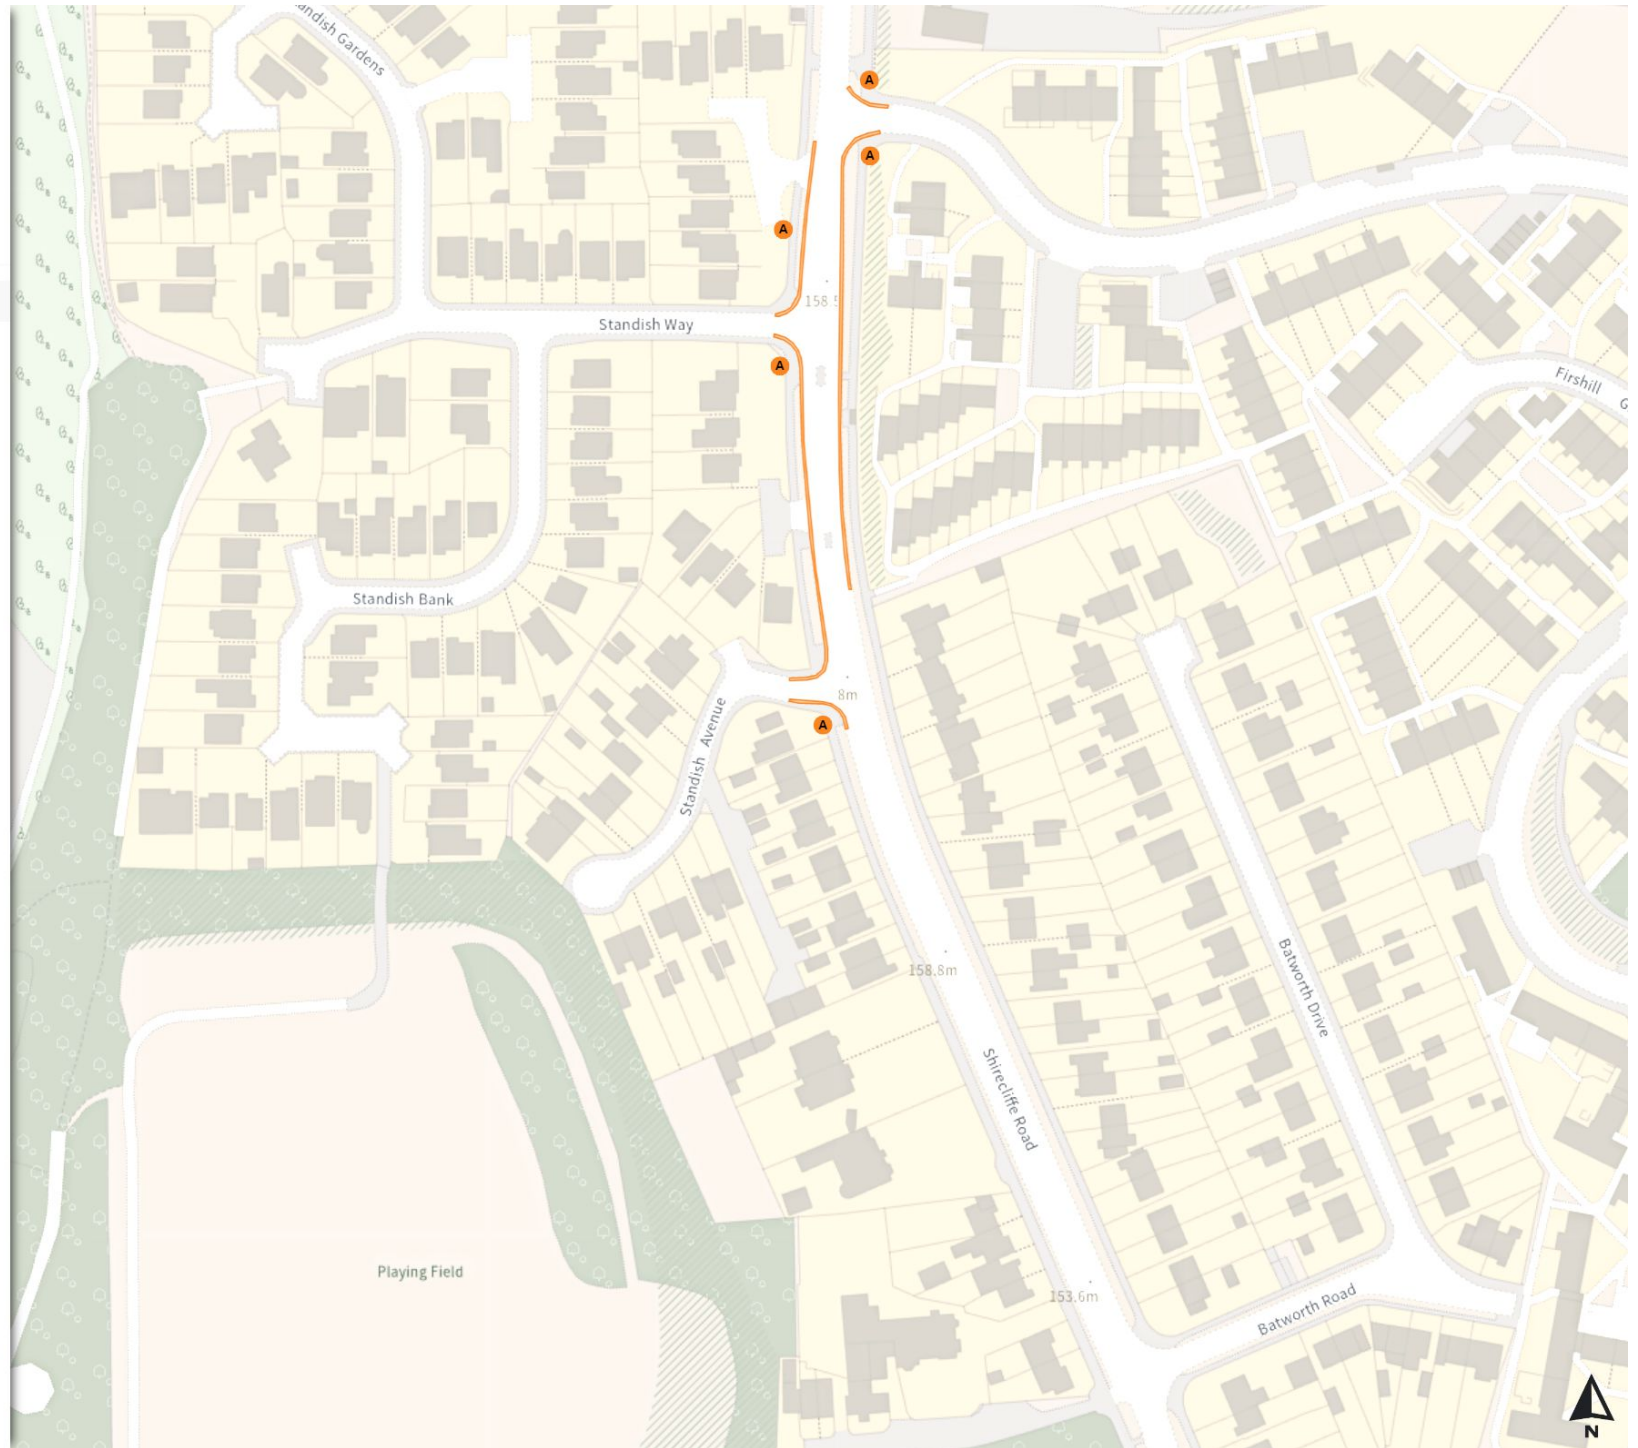

THE SHEFFIELD CITY COUNCIL (STOPPING RESTRICTIONS, WAITING RESTRICTIONS, LOADING RESTRICTIONS & PARKING PLACES) (MAP SCHEDULE) ORDER 2024

Map 202 of 794

Added

No waiting at any time

At all times

0 20 40 60m

Scale: 1:1250

North-West: 434972.109, 390022.384
South-East: 435397.696, 389648.549

© Crown copyright and database rights 2024 Ordnance Survey.
You are not permitted to copy, sub-license, distribute or sell any of this data to third parties in any form. Licence number 100018816