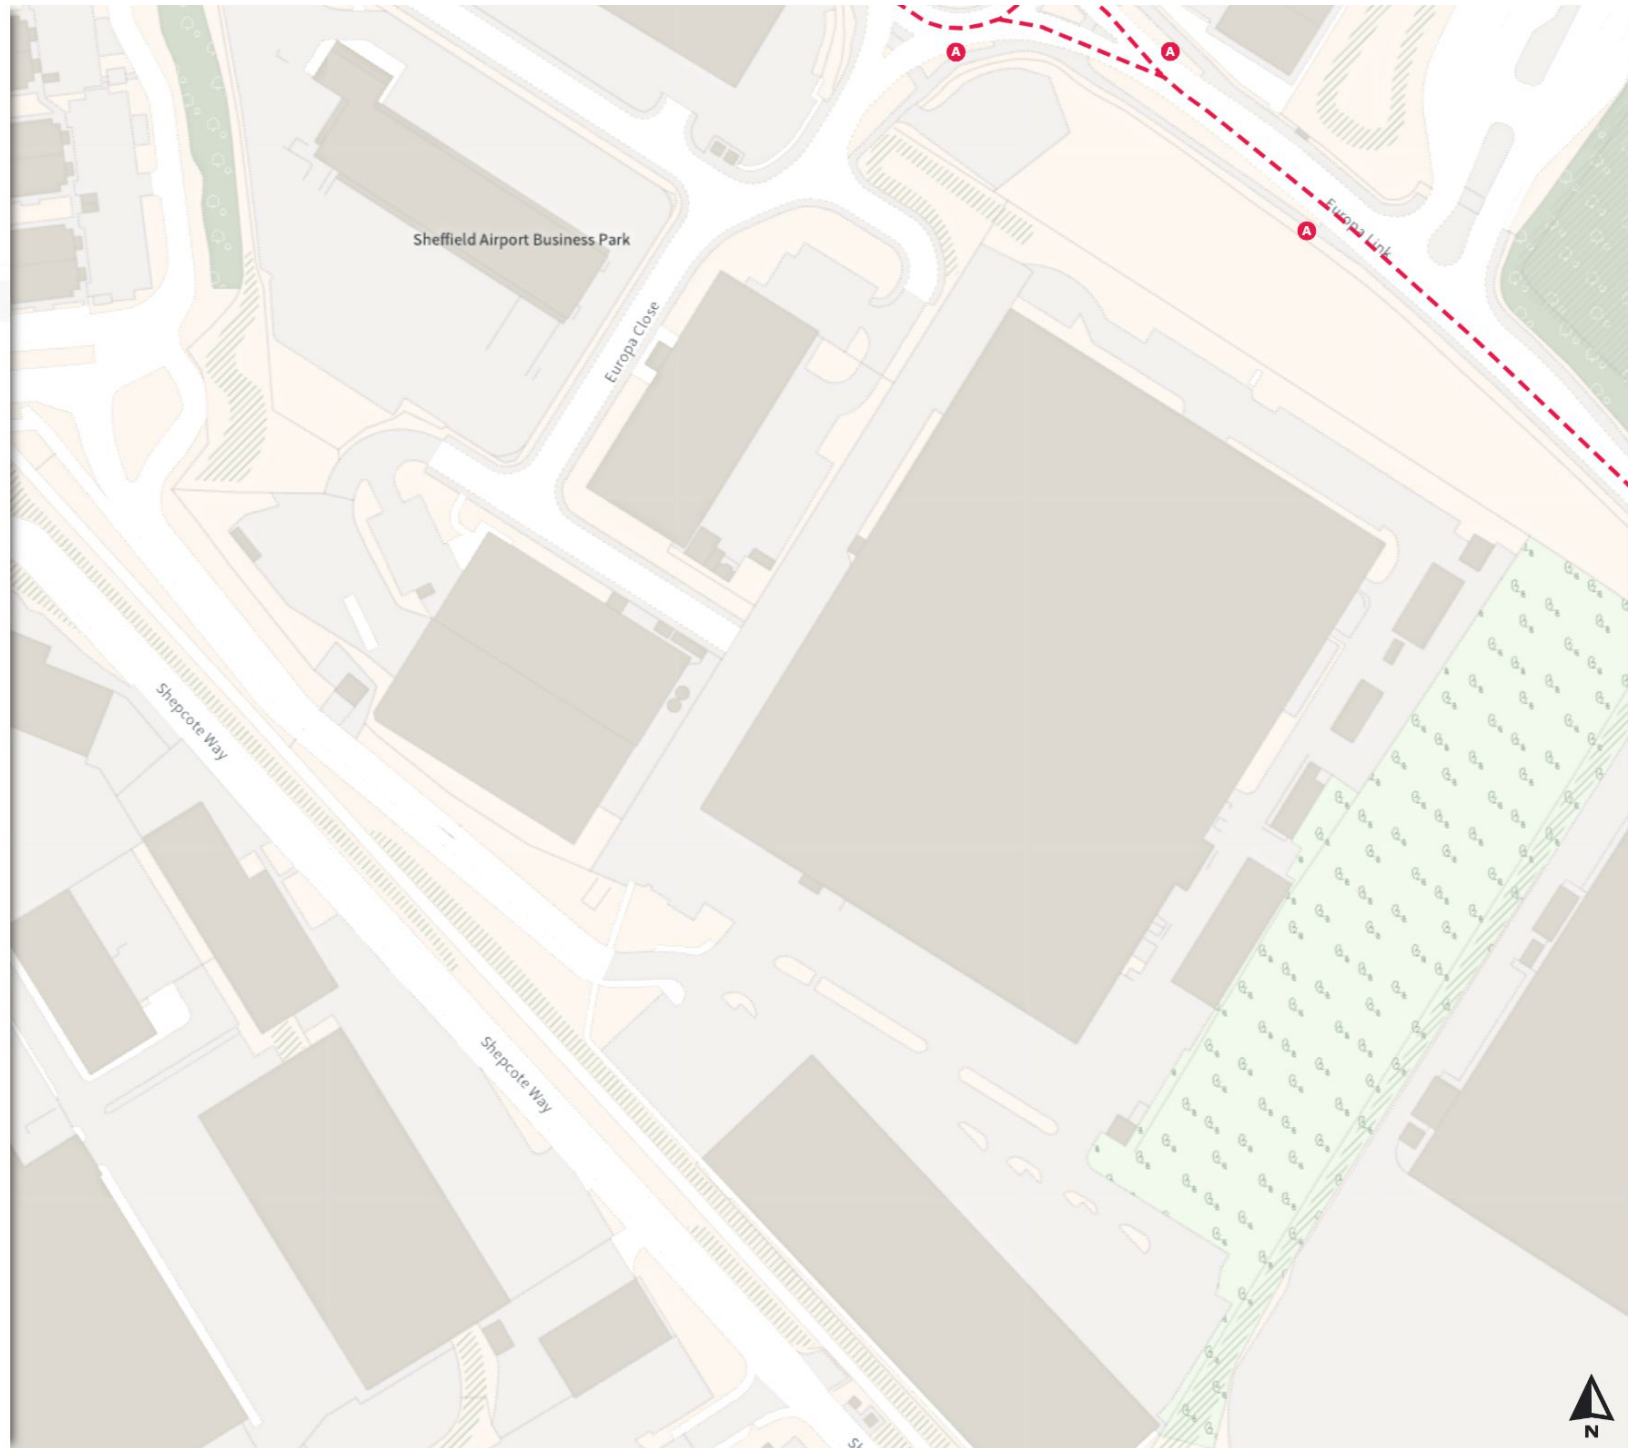

THE SHEFFIELD CITY COUNCIL (STOPPING RESTRICTIONS, WAITING RESTRICTIONS, LOADING RESTRICTIONS & PARKING PLACES) (MAP SCHEDULE) ORDER 2024

Map 252 of 794

Added

■ Clearway

Ⓐ At all times

0 20 40 60m

Scale: 1:1250

North-West: 439402.204, 389318.304
South-East: 439828.207, 388944.805

© Crown copyright and database rights 2024 Ordnance Survey.
You are not permitted to copy, sub-license, distribute or sell any of this data to third parties in any form. Licence number 100018816