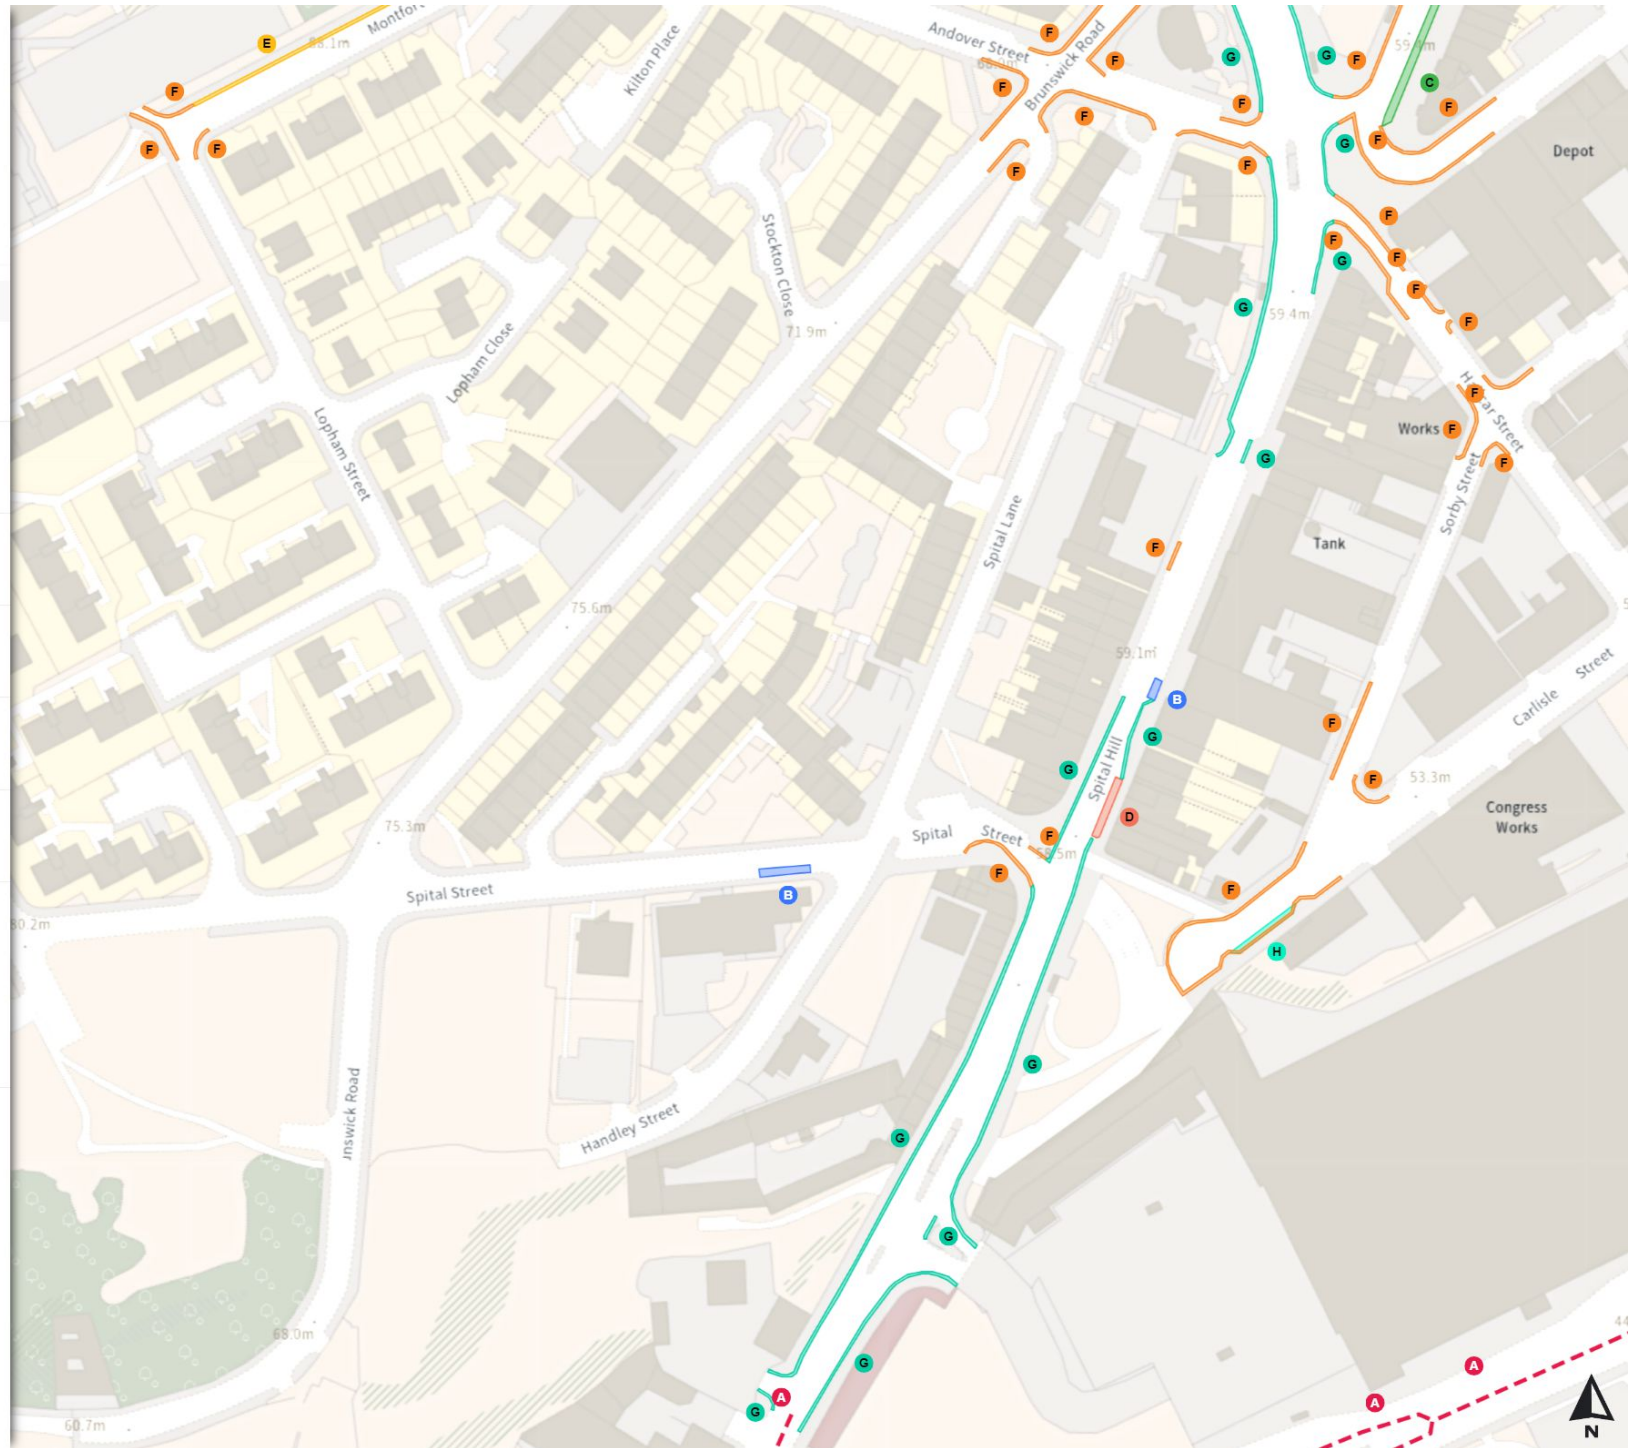

THE SHEFFIELD CITY COUNCIL (STOPPING RESTRICTIONS, WAITING RESTRICTIONS, LOADING RESTRICTIONS & PARKING PLACES) (MAP SCHEDULE) ORDER 2024

Map 299 of 794

Added

- **Clearway**
  - A At all times
- **Disabled persons' badge holders parking place**
  - B At all times
- **Free parking place**
  - C Mon-Sat 08:00-18:30 2h 2h
- **Loading place**
  - D At all times
- **No waiting**
  - E Mon-Fri 08:00-18:30
- **No waiting at any time**
  - F At all times
- **Shared**
  - G No waiting at any time At all times
  - H No loading Mon-Fri 07:30-09:30 16:00-18:30
- **Taxi stopping area (no stopping)**
  - H At all times

0 20 40 60m

Scale: 1:1250

North-West: 435791.87, 388551.158
South-East: 436217.653, 388177.278

© Crown copyright and database rights 2024 Ordnance Survey. You are not permitted to copy, sub-license, distribute or sell any of this data to third parties in any form. Licence number 100018816