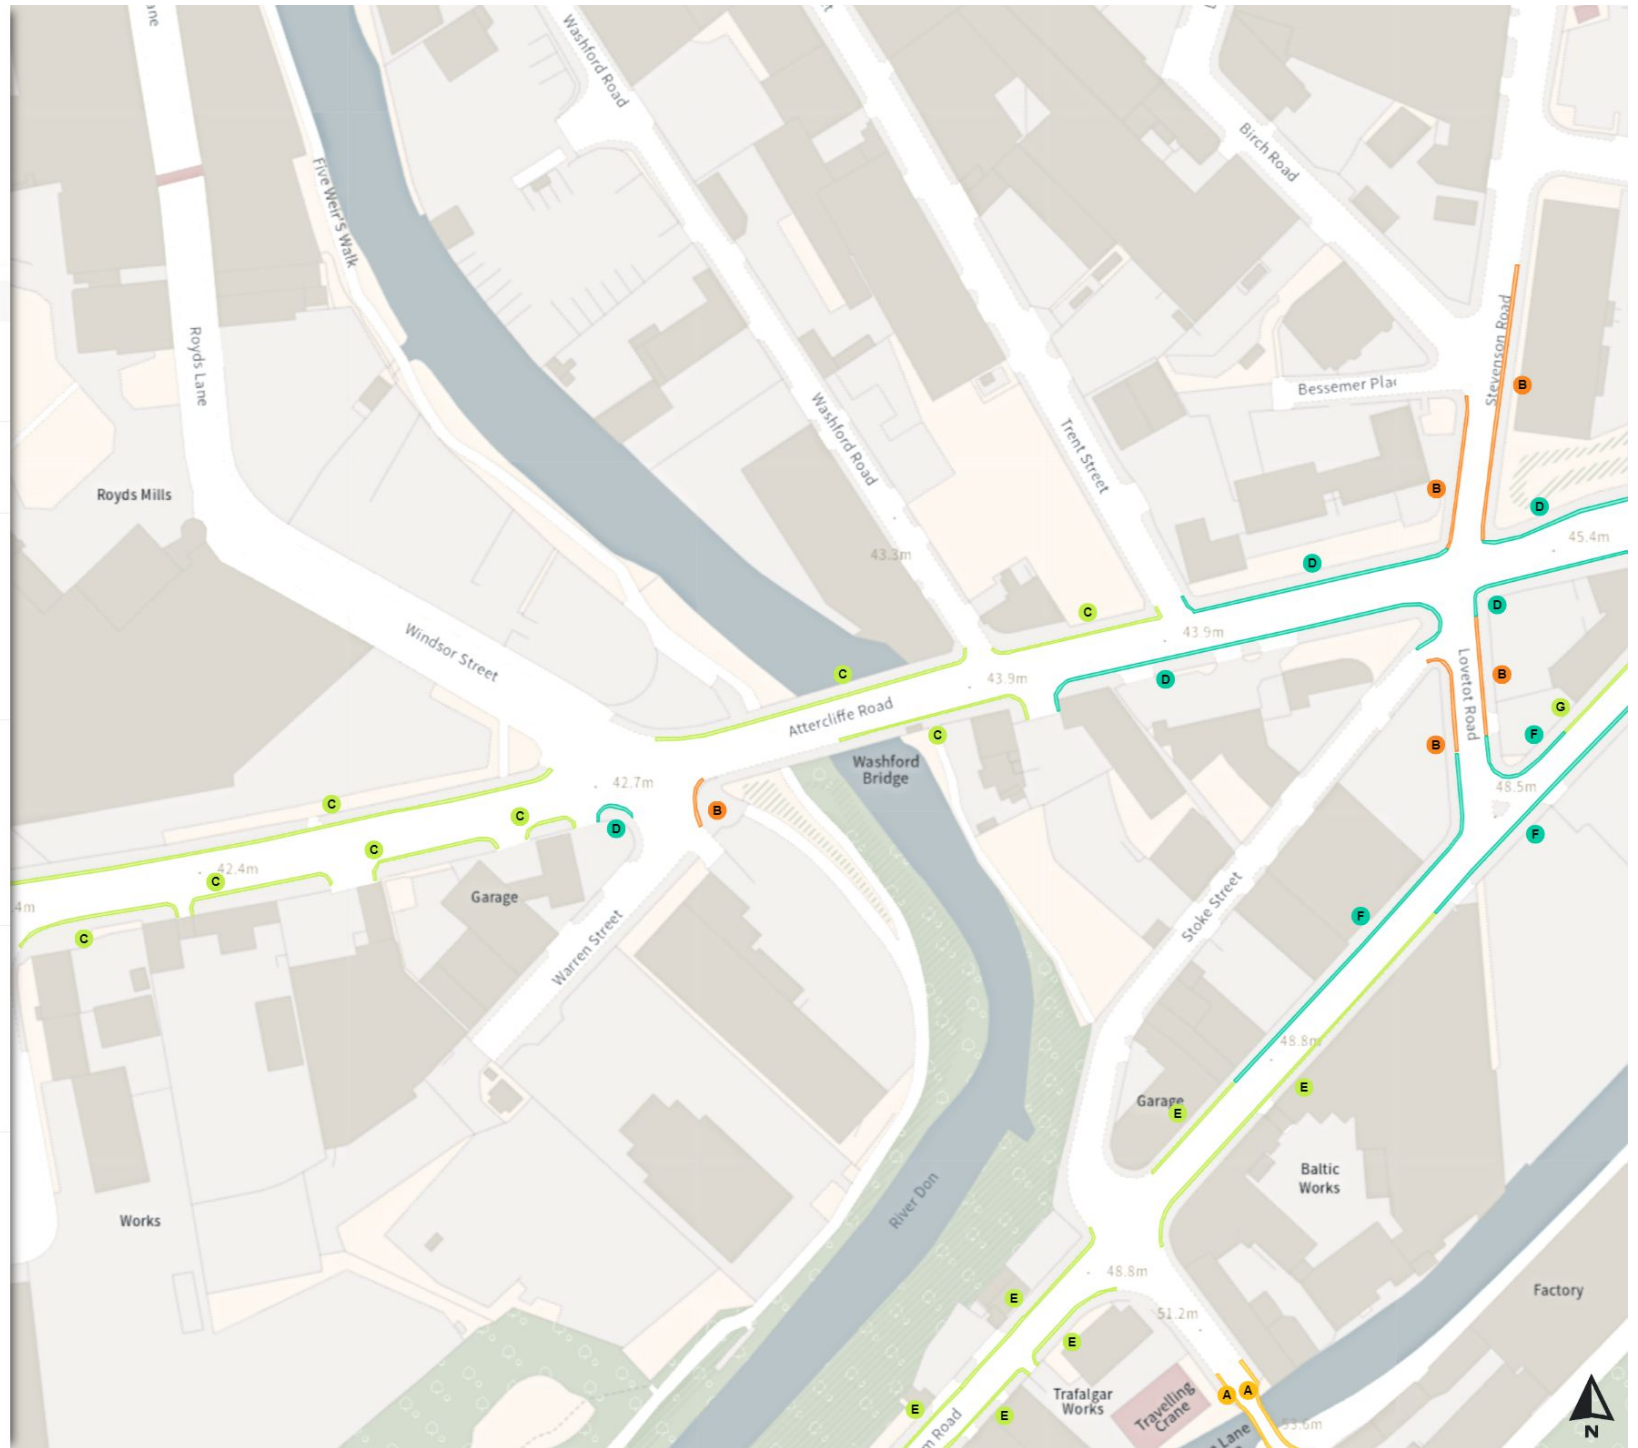

- No loading
- Mon-Fri 08:00-09:30 16:00-18:30

Scale: 1:1250

North-West: 437028.688, 388560.616
South-East: 437454.569, 388186.847

© Crown copyright and database rights 2024 Ordnance Survey.
You are not permitted to copy, sub-license, distribute or sell any of this data to third parties in any form. Licence number 100018816