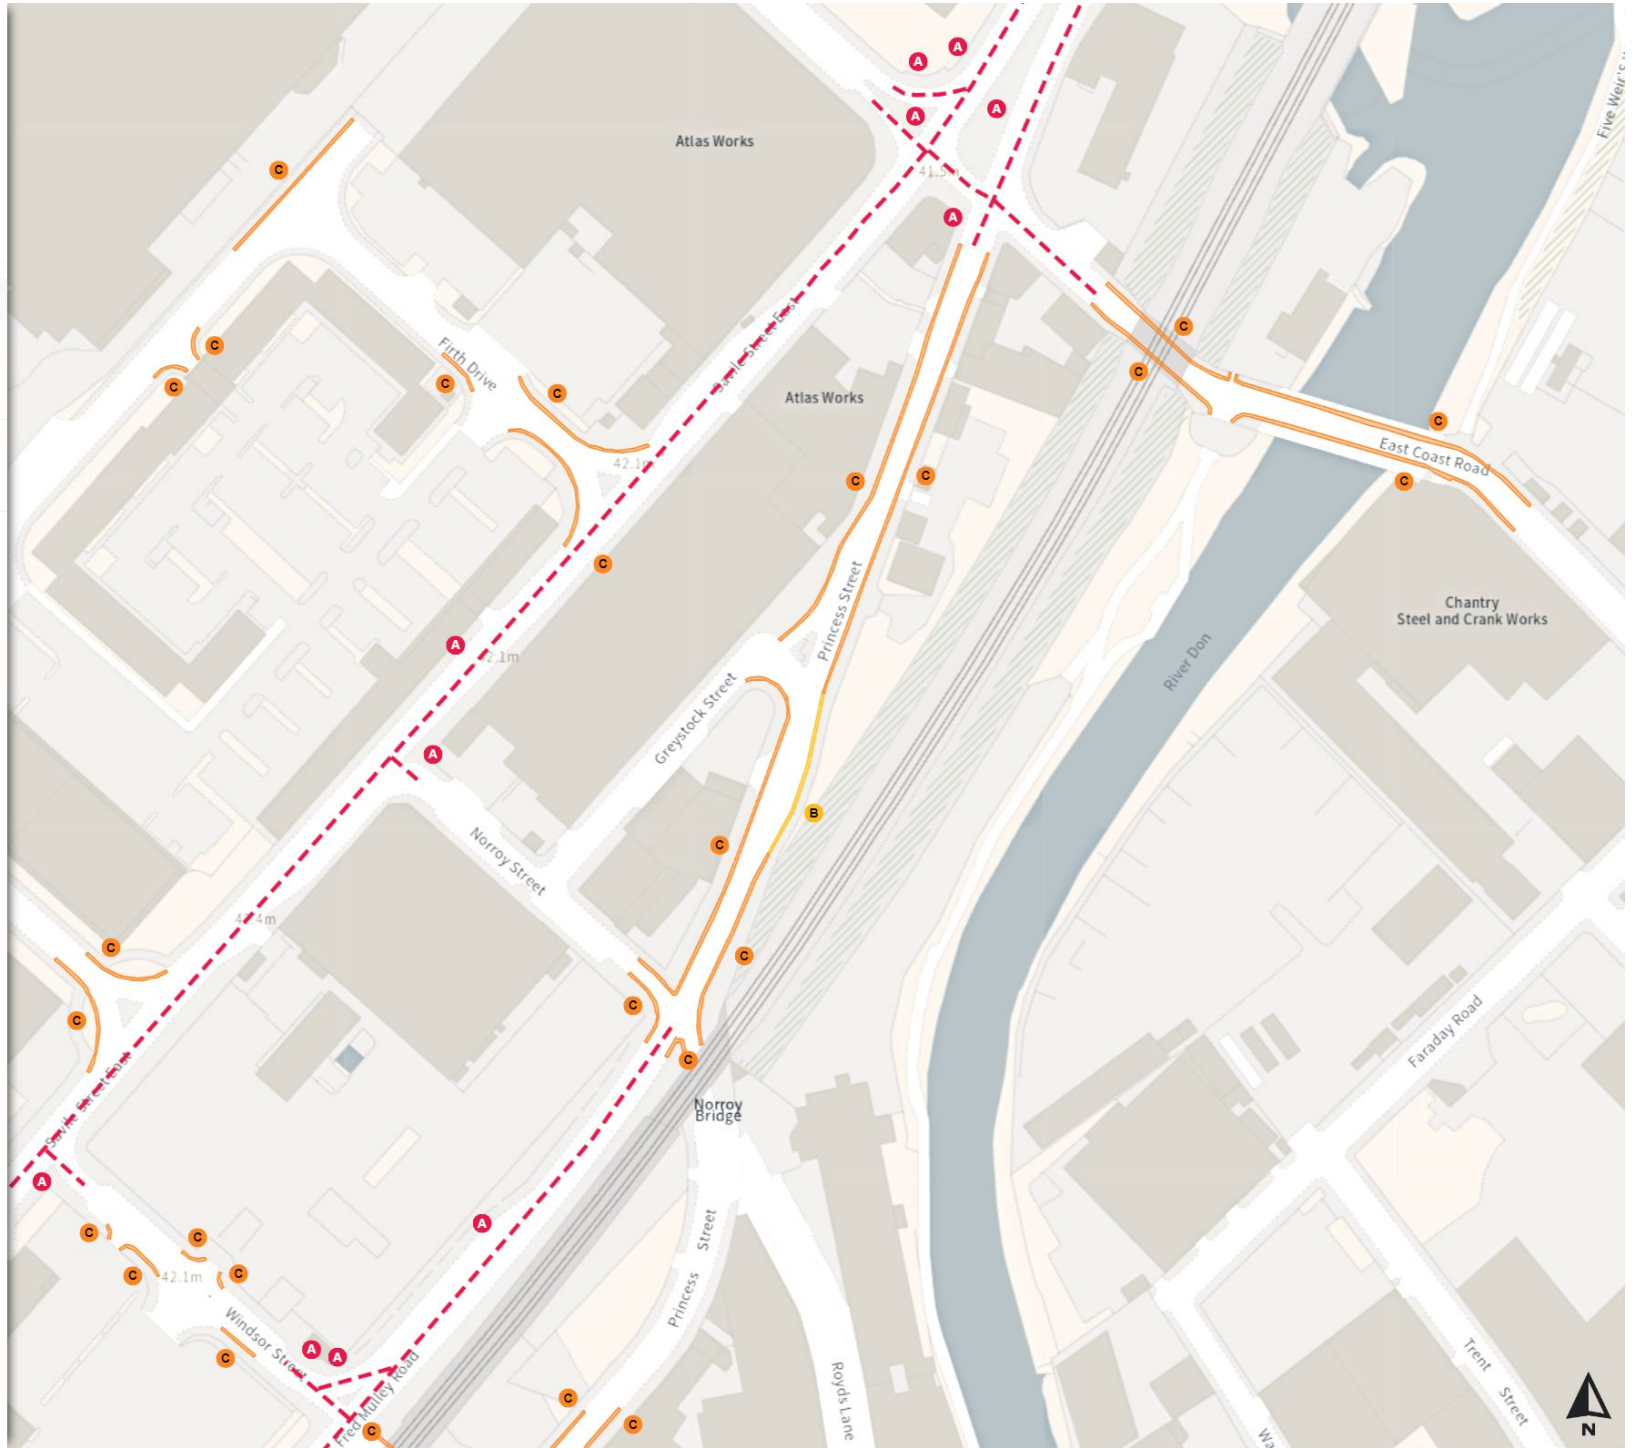

THE SHEFFIELD CITY COUNCIL (STOPPING RESTRICTIONS, WAITING RESTRICTIONS, LOADING RESTRICTIONS & PARKING PLACES) (MAP SCHEDULE) ORDER 2024

Map 274 of 794

Added

- Clearway
- At all times
- No waiting
- Mon-Sat 09:00-17:30
- No waiting at any time
- At all times

0 20 40 60m

Scale: 1:1250

North-West: 436843.358, 388928.418
South-East: 437269.191, 388554.662

© Crown copyright and database rights 2024 Ordnance Survey.
You are not permitted to copy, sub-license, distribute or sell any of this data to third parties in any form. Licence number 100018816