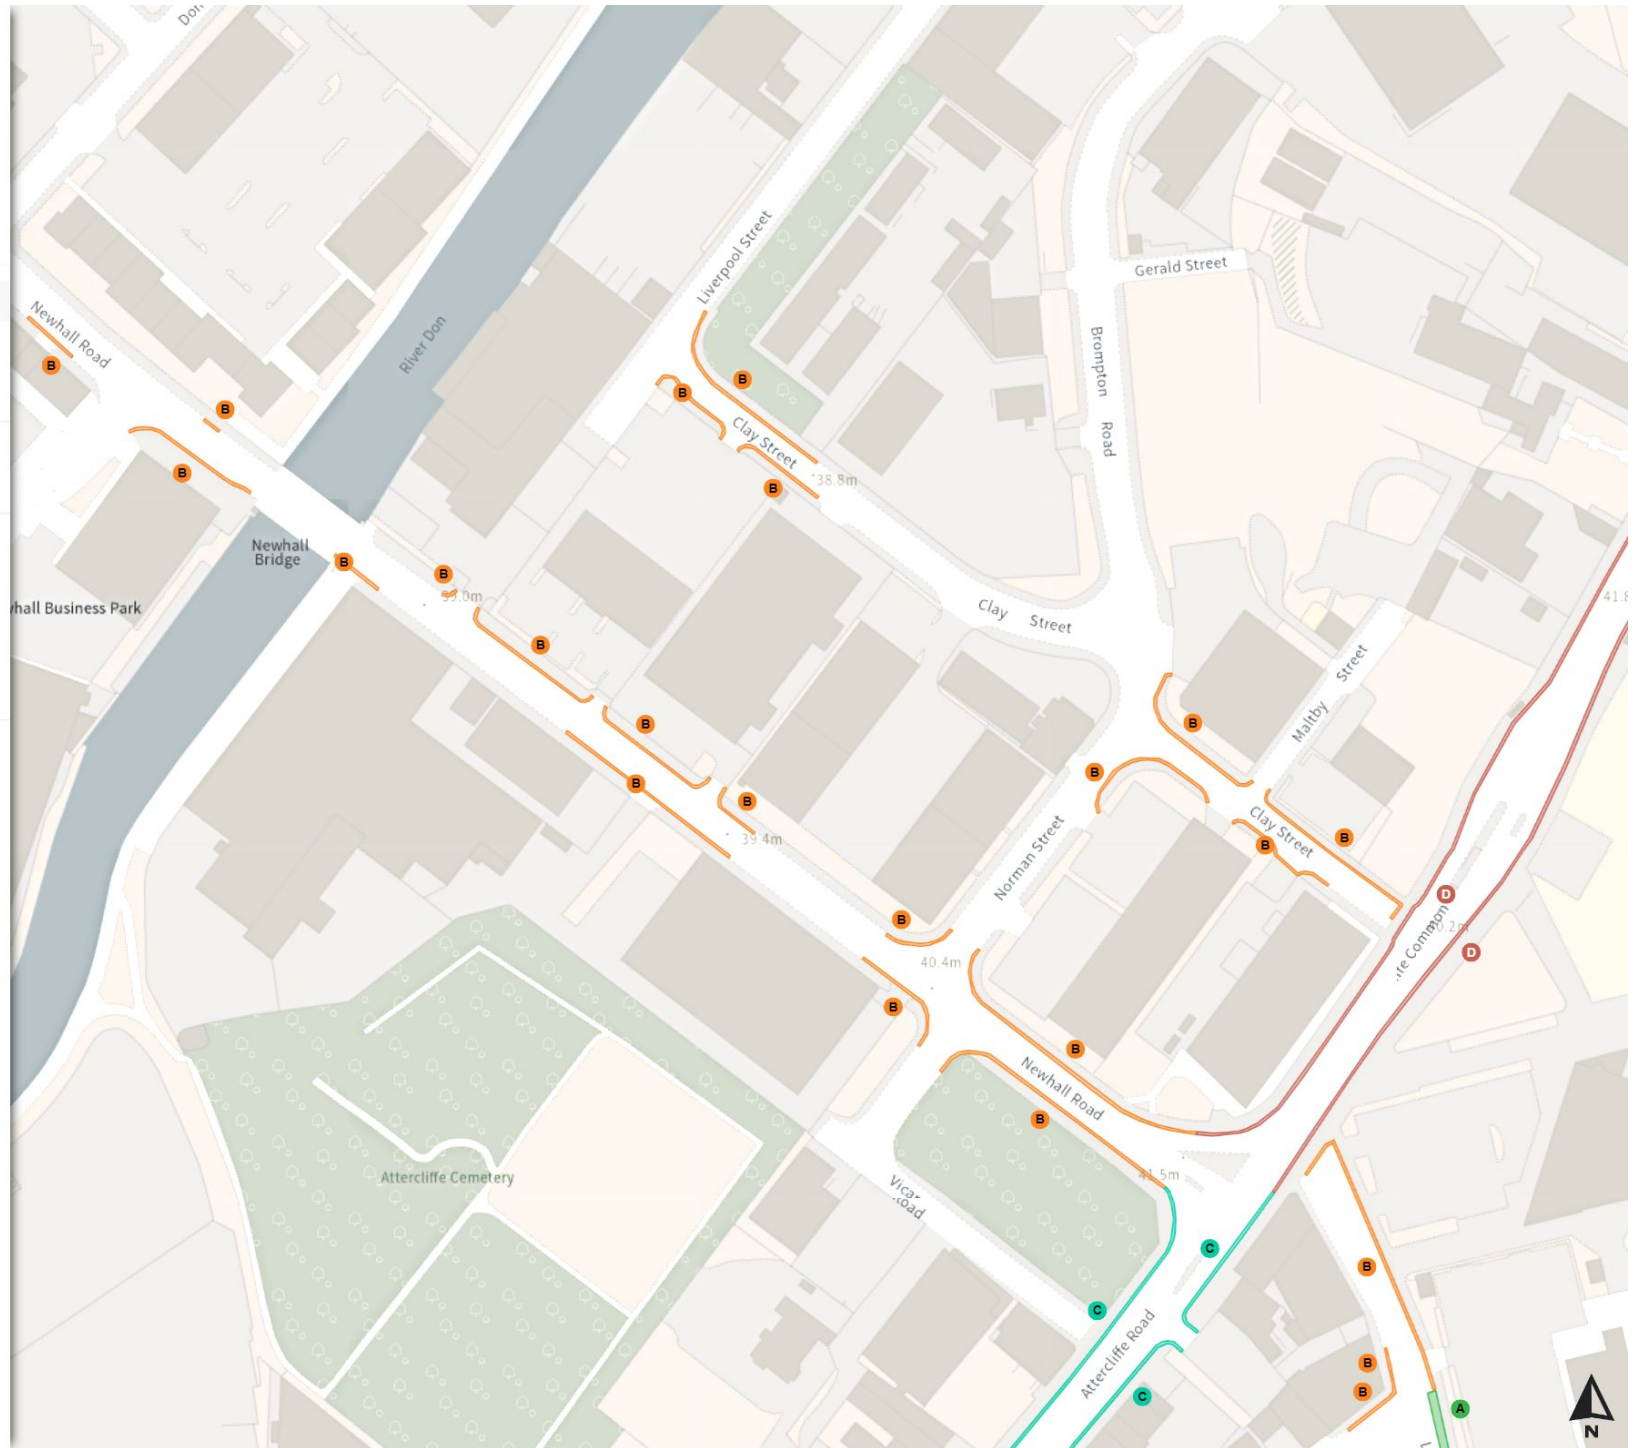

No waiting at any time

At all times

No loading at any time

At all times

0 20 40 60m

Scale: 1:1250

North-West: 437753.254, 389304.938
South-East: 438179.127, 388931.292

© Crown copyright and database rights 2024 Ordnance Survey.
You are not permitted to copy, sub-license, distribute or sell any of this data to third parties in any form. Licence number 100018816