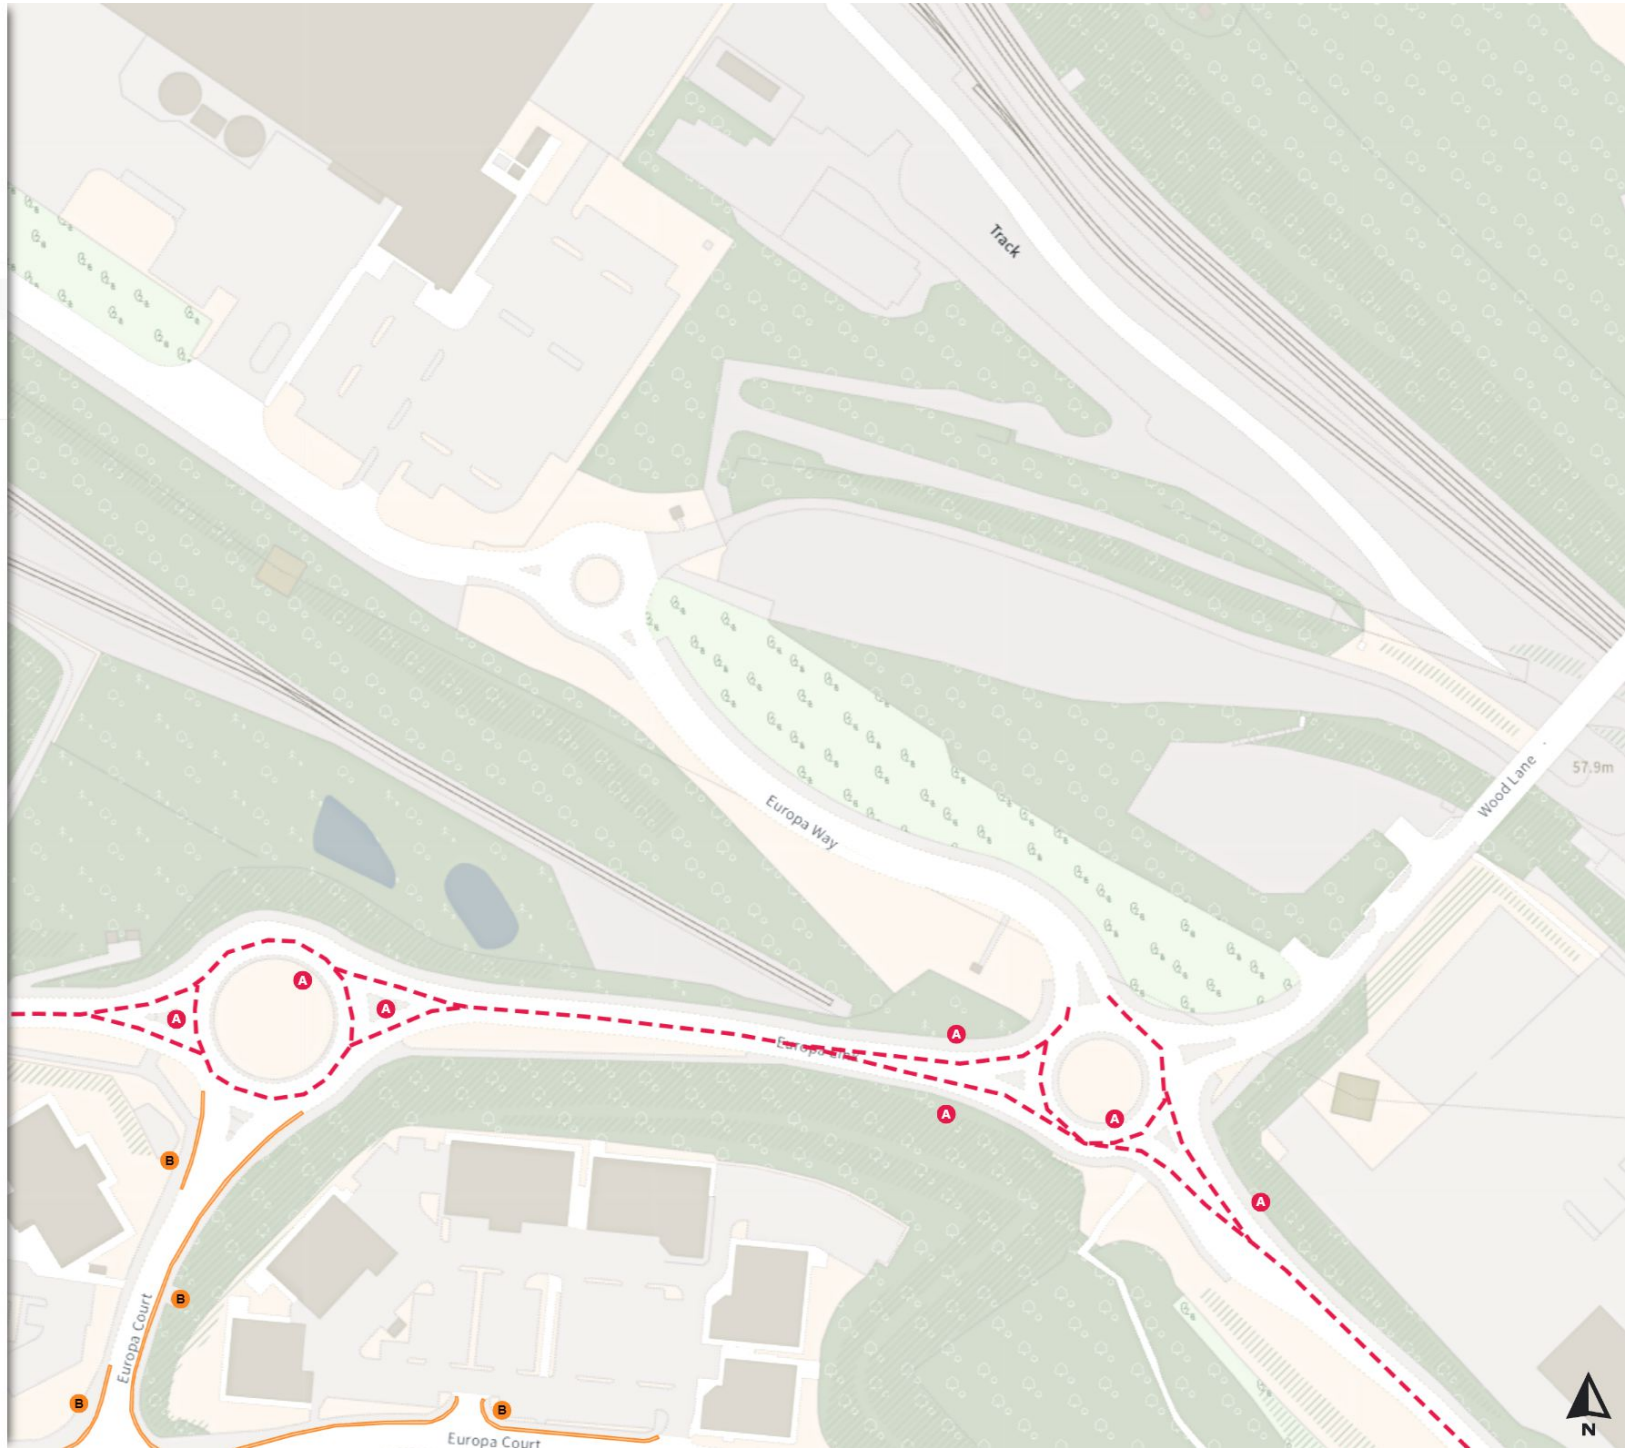

THE SHEFFIELD CITY COUNCIL (STOPPING RESTRICTIONS, WAITING RESTRICTIONS, LOADING RESTRICTIONS & PARKING PLACES) (MAP SCHEDULE) ORDER 2024

Map 256 of 794

Added

- Clearway
- At all times
- No waiting at any time
- At all times

0 20 40 60m

Scale: 1:1250

North-West: 441051.151, 389332.242
South-East: 441477.285, 388958.891

© Crown copyright and database rights 2024 Ordnance Survey.
You are not permitted to copy, sub-license, distribute or sell any of this data to third parties in any form. Licence number 100018816