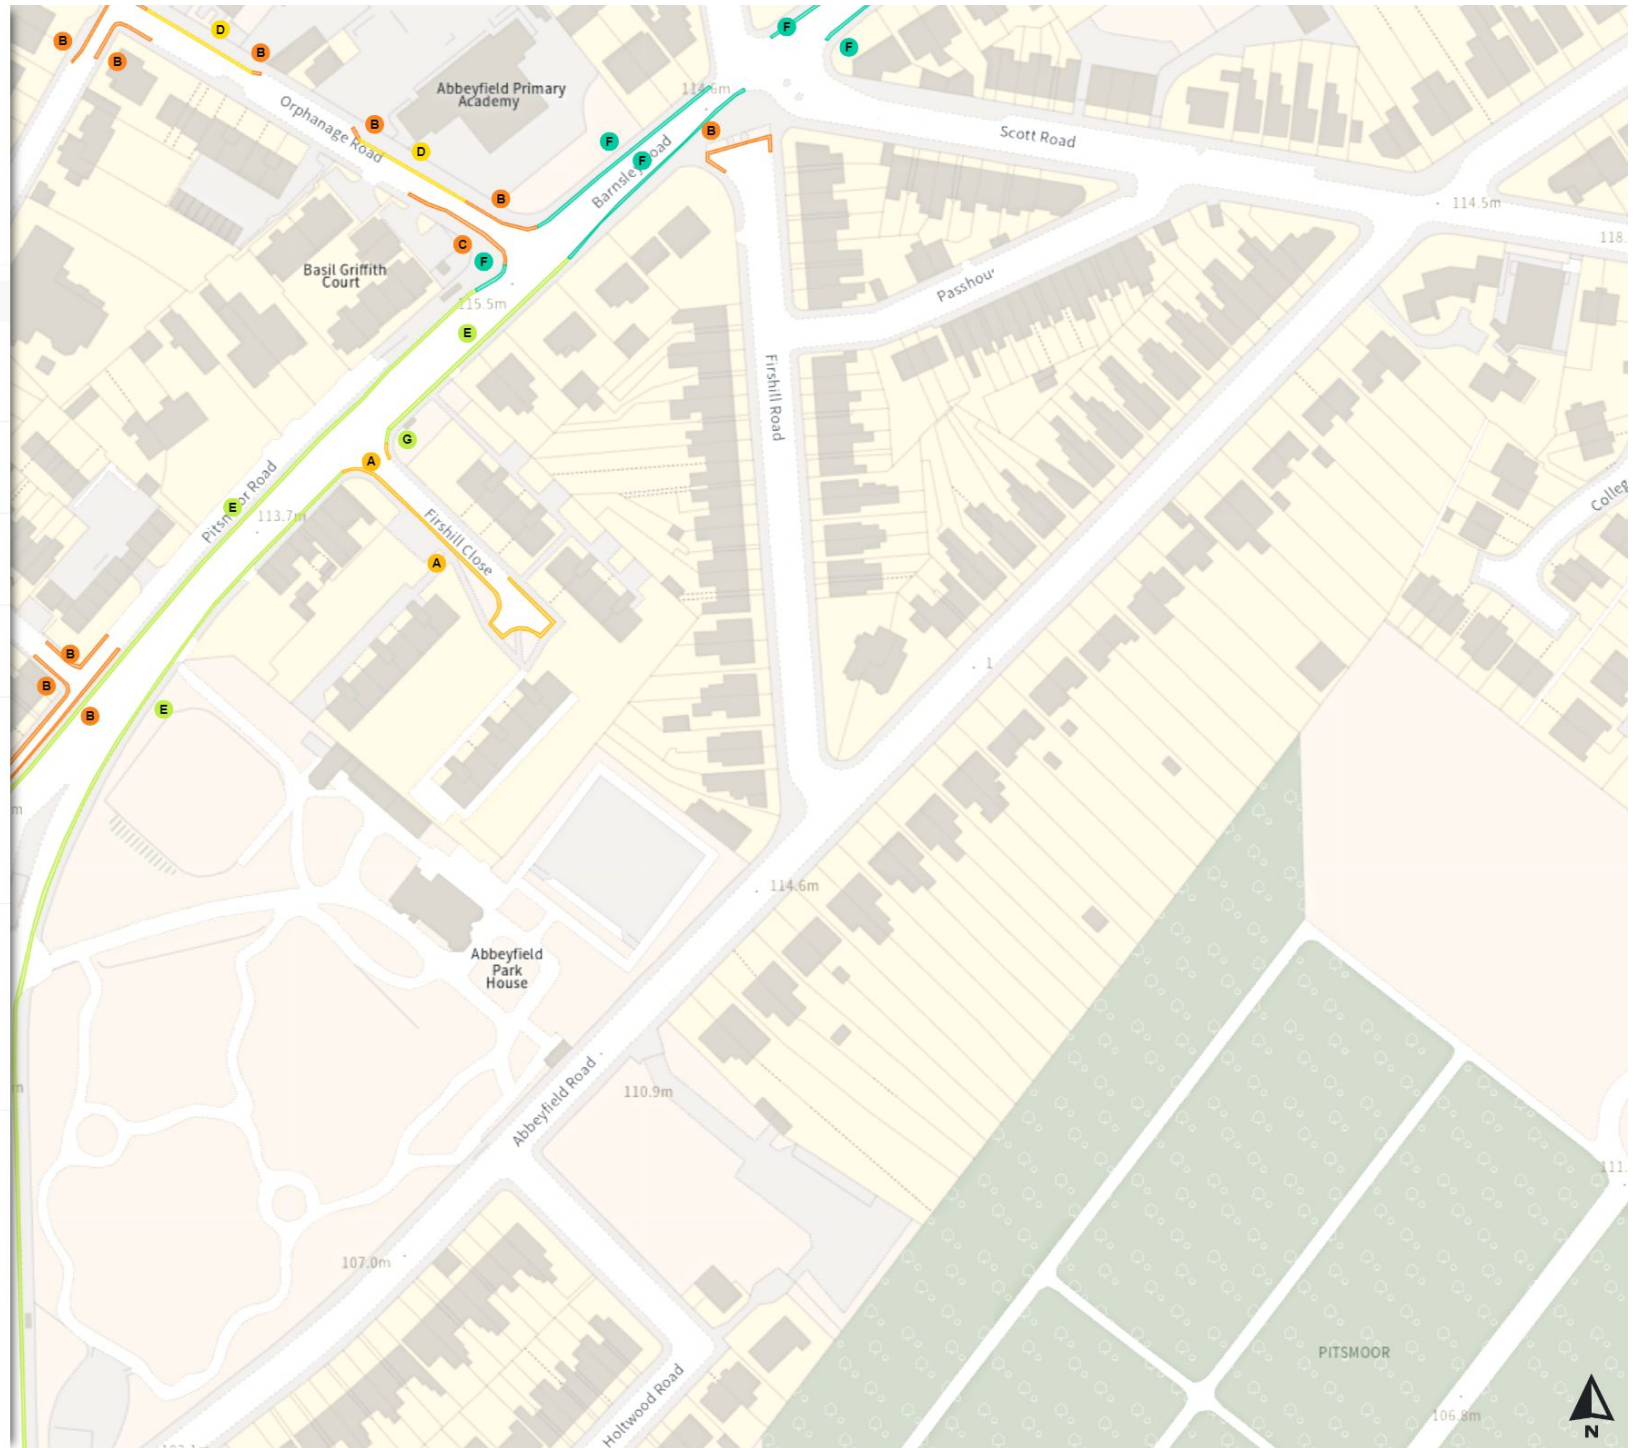

THE SHEFFIELD CITY COUNCIL (STOPPING RESTRICTIONS, WAITING RESTRICTIONS, LOADING RESTRICTIONS & PARKING PLACES) (MAP SCHEDULE) ORDER 2024

Map 222a of 794

Added

- **No waiting**
- **A** Mon-Sat 08:00-18:30
- **No waiting at any time**
- **B** At all times
- **No waiting at any time**
- **C** At all times
- **Prohibition of stopping on school entrance markings**
- **D** At all times
- **Shared**
- **E** No waiting
  Mon-Fri 07:30-09:30 16:00-18:30
- **E** No loading
  Mon-Fri 07:30-09:30 16:00-18:30
- **Shared**
- **F** No waiting at any time
  At all times
- **F** No loading
  Mon-Fri 07:30-09:30 16:00-18:30

0 20 40 60m

Scale: 1:1250

North-West: 435664.419, 389658.19
South-East: 436090.093, 389284.387

© Crown copyright and database rights 2024 Ordnance Survey.
You are not permitted to copy, sub-license, distribute or sell any of this data to third parties in any form. Licence number 100018816