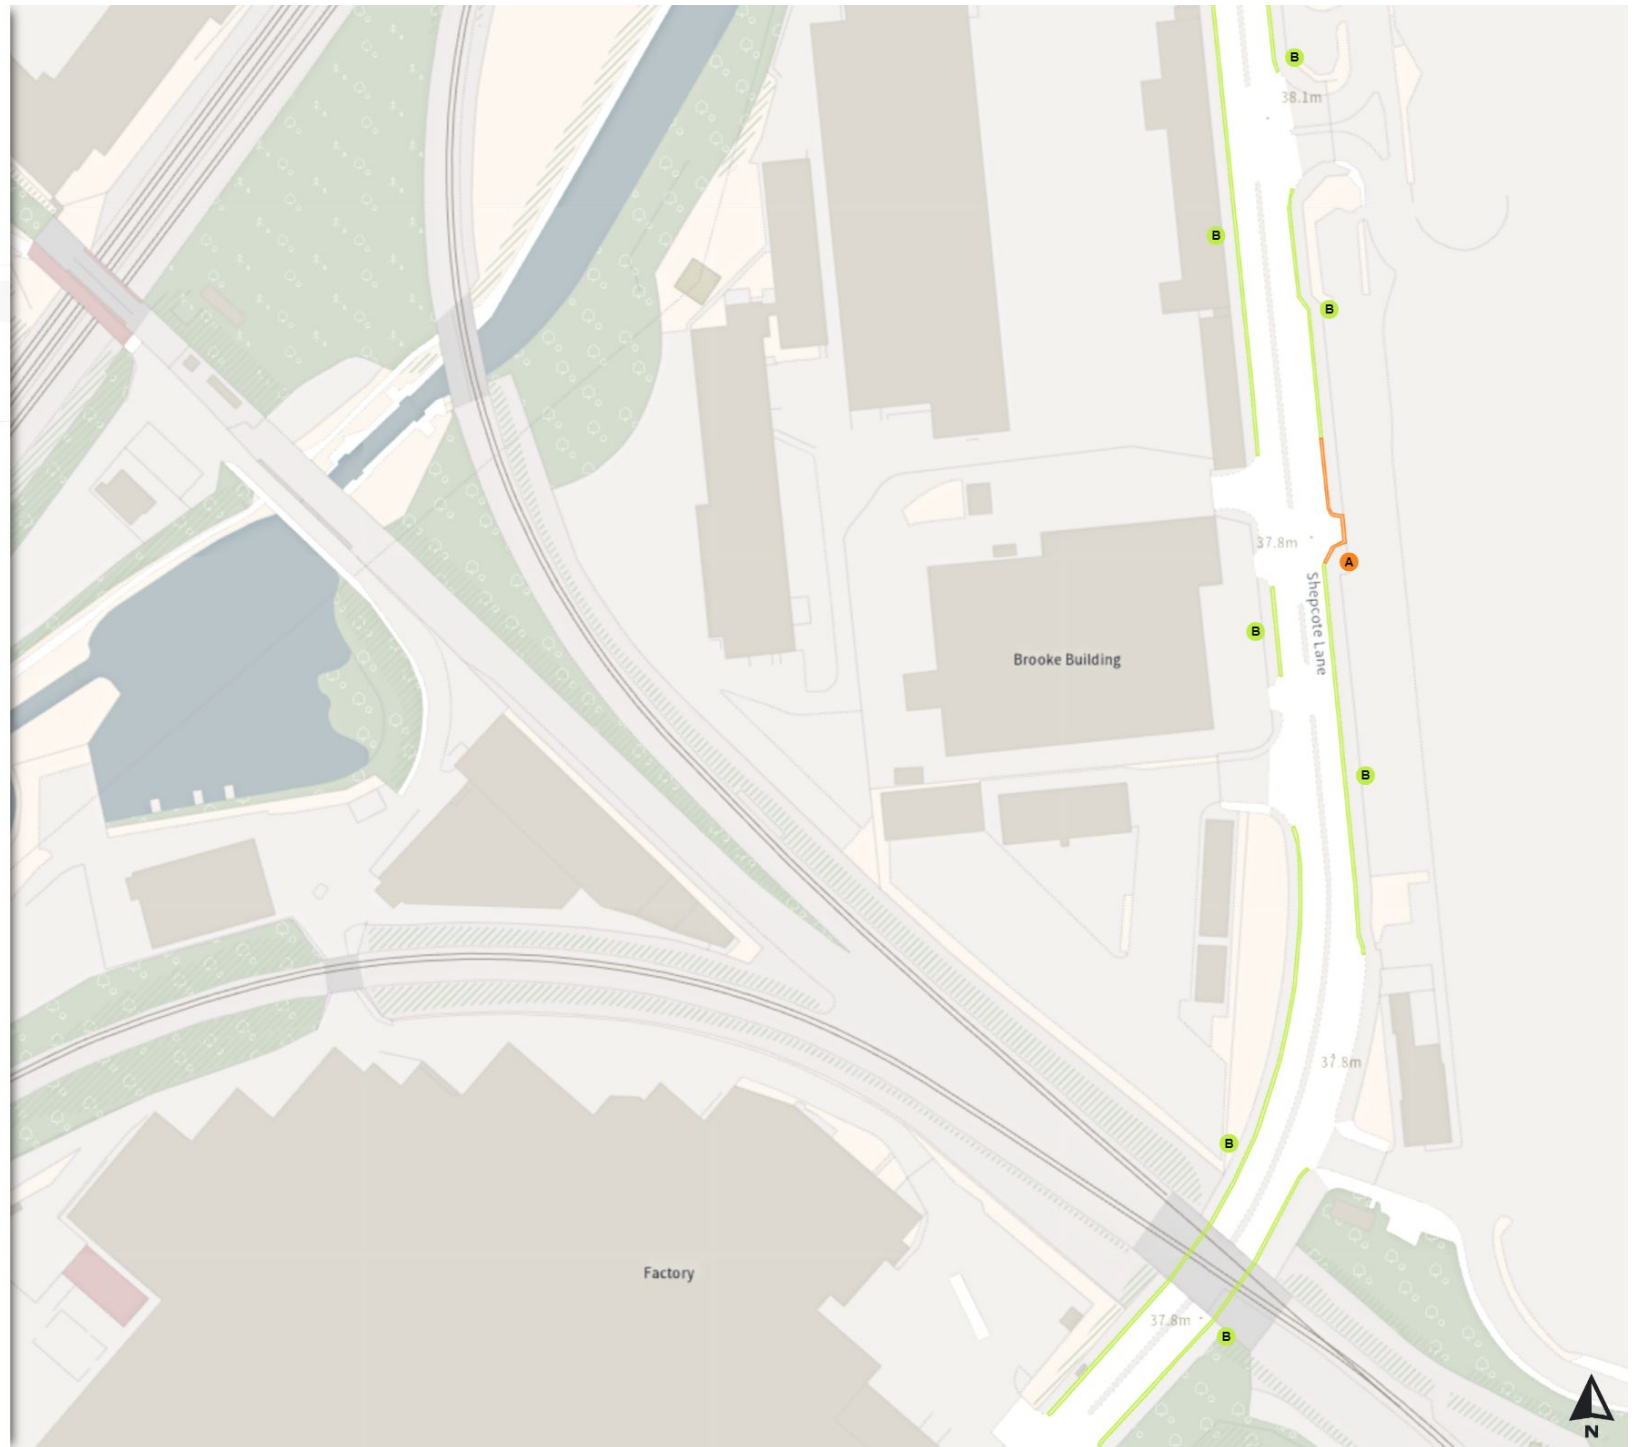

Mon-Fri 08:00-09:30 16:00-18:30

No loading

Mon-Fri 08:00-09:30 16:00-18:30

0 20 40 60m

Scale: 1:1250

North-West: 439475.047, 390427.091
South-East: 439900.957, 390053.687

© Crown copyright and database rights 2024 Ordnance Survey.
You are not permitted to copy, sub-license, distribute or sell any of this data to third parties in any form. Licence number 100018816