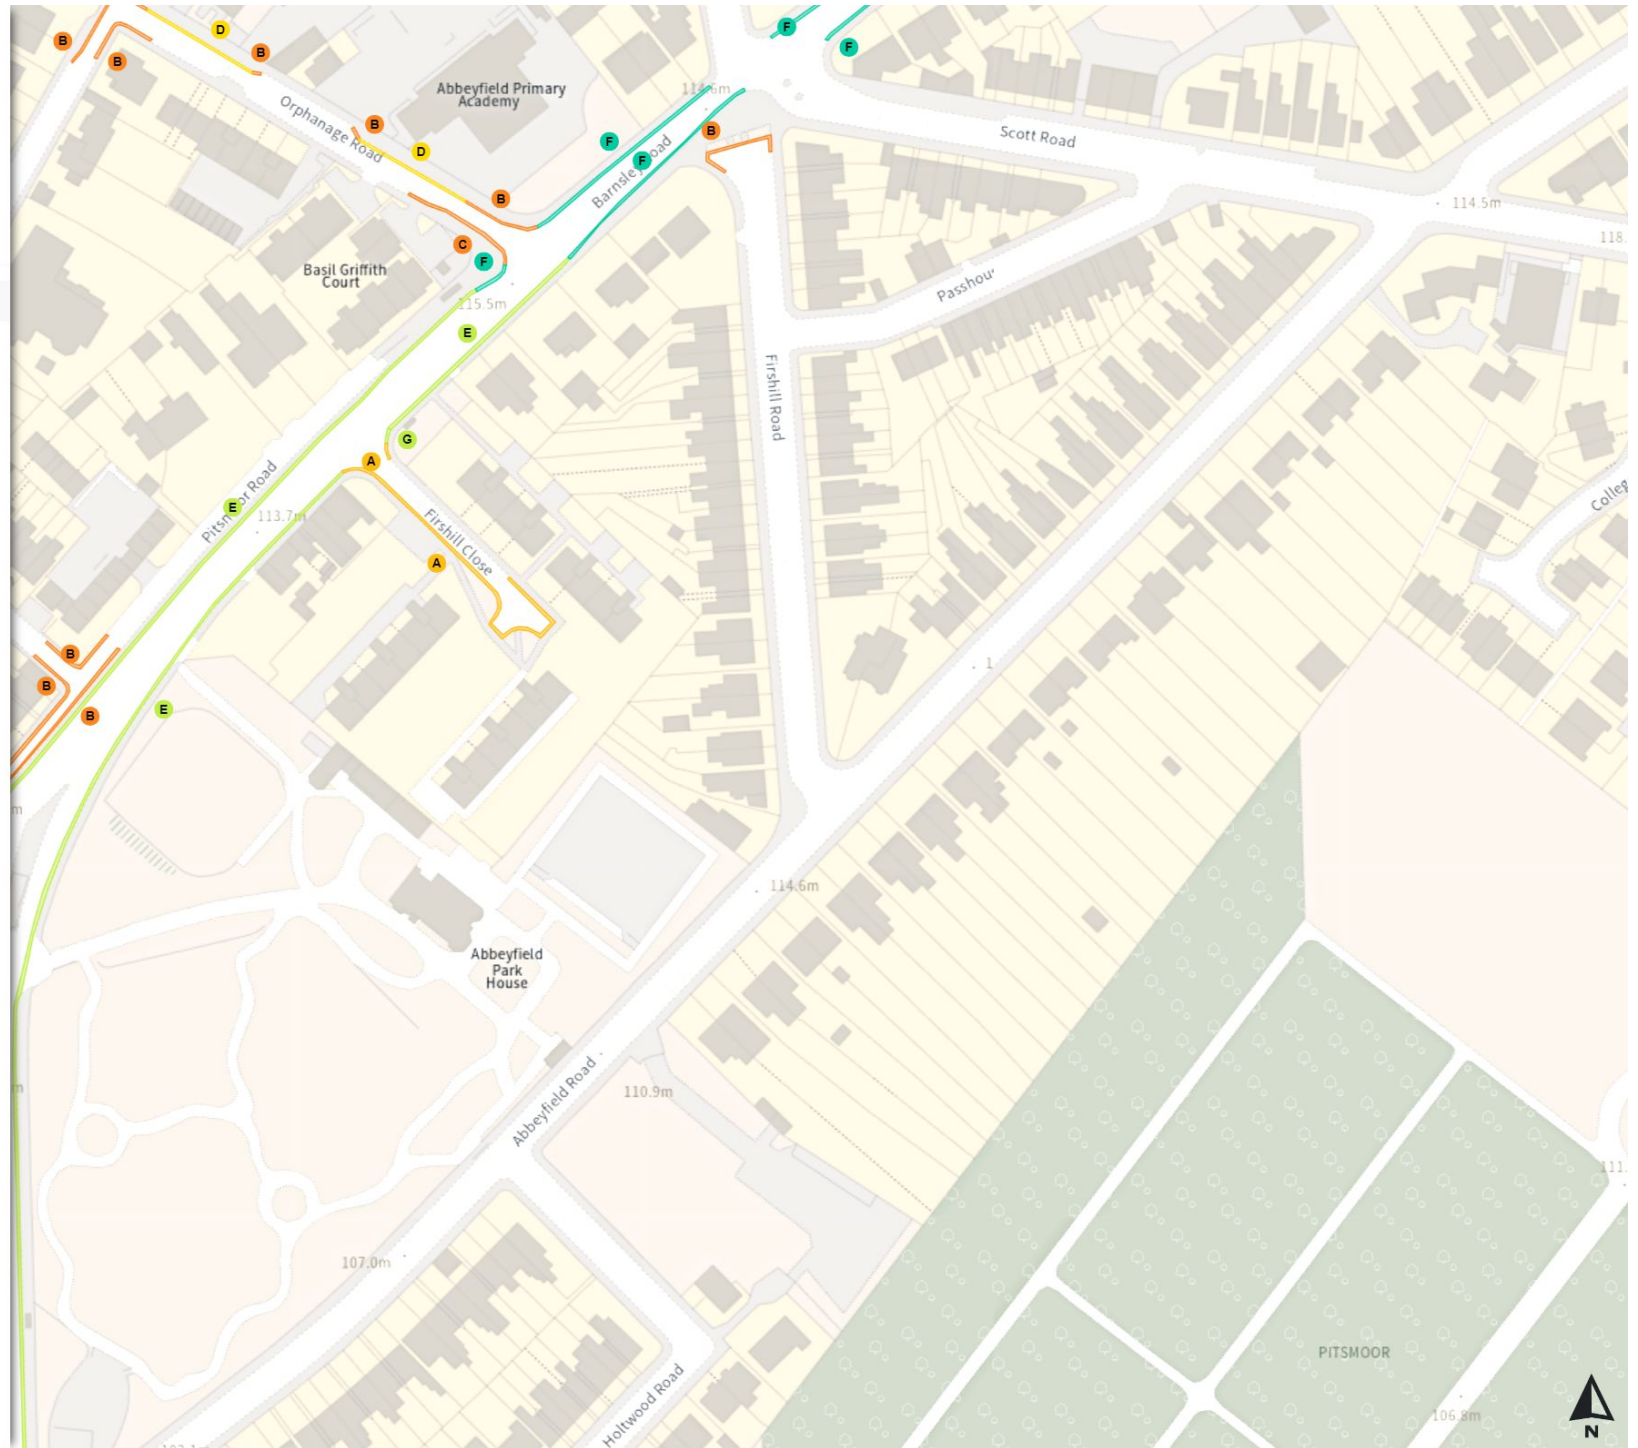

THE SHEFFIELD CITY COUNCIL (STOPPING RESTRICTIONS, WAITING RESTRICTIONS, LOADING RESTRICTIONS & PARKING PLACES) (MAP SCHEDULE) ORDER 2024

Map 222b of 794

Added

- Shared
- G No waiting
  Mon-Sat 08:00-18:30
- G No loading
  Mon-Fri 07:30-09:30 16:00-18:30

0 20 40 60m

Scale: 1:1250

North-West: 435664.419, 389658.19
South-East: 436090.093, 389284.387

© Crown copyright and database rights 2024 Ordnance Survey.
You are not permitted to copy, sub-license, distribute or sell any of this data to third parties in any form. Licence number 100018816