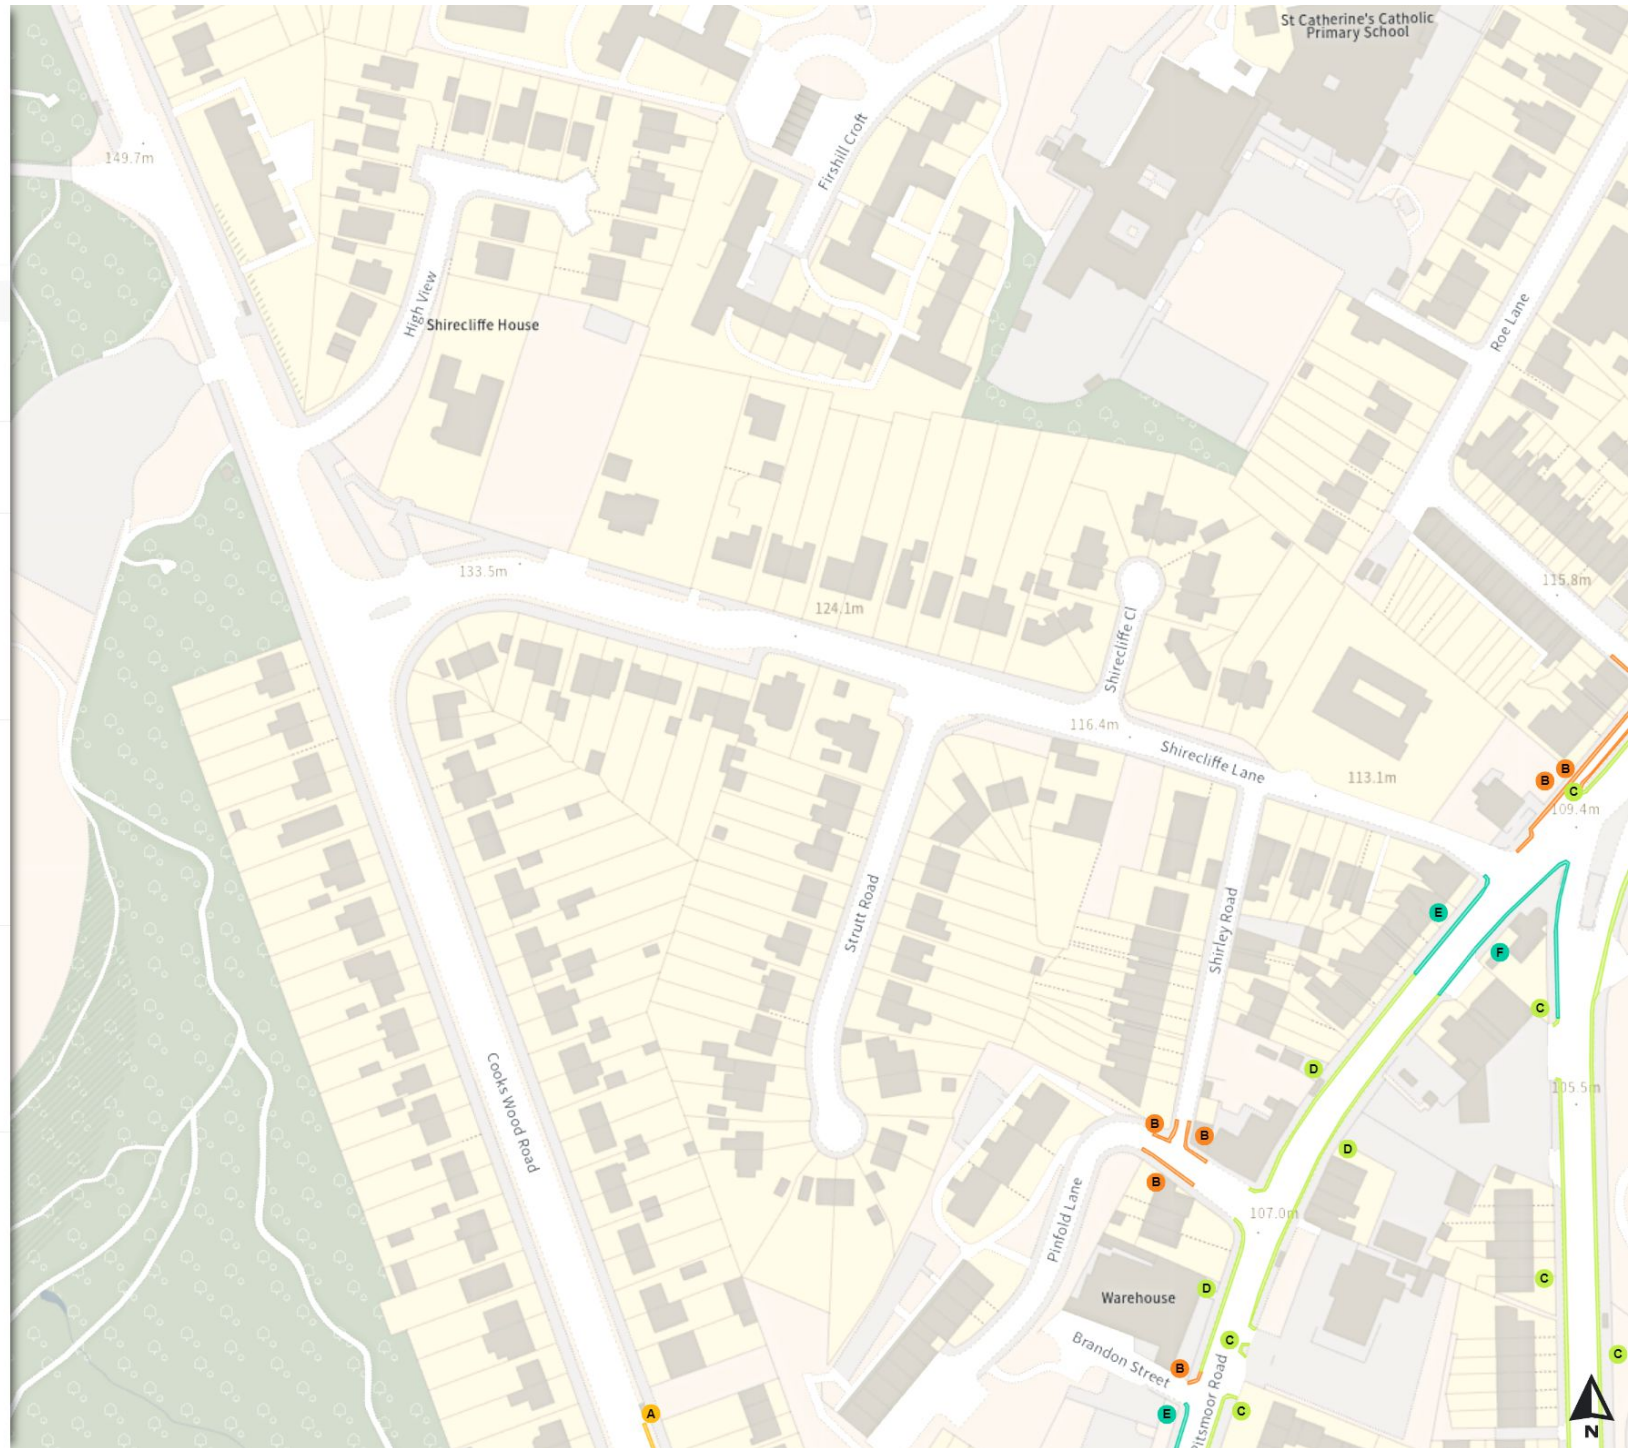

THE SHEFFIELD CITY COUNCIL (STOPPING RESTRICTIONS, WAITING RESTRICTIONS, LOADING RESTRICTIONS & PARKING PLACES) (MAP SCHEDULE) ORDER 2024

Map 221a of 794

Added

- **No waiting**
  - **A** Mon-Sat 08:00-18:30
- **No waiting at any time**
  - **B** At all times
- **Shared**
  - **C** No loading
    - Mon-Fri 07:30-09:30 16:00-18:30
- **Shared**
  - **D** No waiting
    - Mon-Fri 08:00-09:30 16:30-18:30
  - **D** No loading
    - Mon-Fri 08:00-09:30 16:30-18:30
- **Shared**
  - **E** No waiting at any time
    - At all times
  - **E** No loading
    - Mon-Fri 08:00-09:30 16:30-18:30

Scale: 1:1250

North-West: 435252.301, 389655.12
South-East: 435677.944, 389281.28

© Crown copyright and database rights 2024 Ordnance Survey.
You are not permitted to copy, sub-license, distribute or sell any of this data to third parties in any form. Licence number 100018816