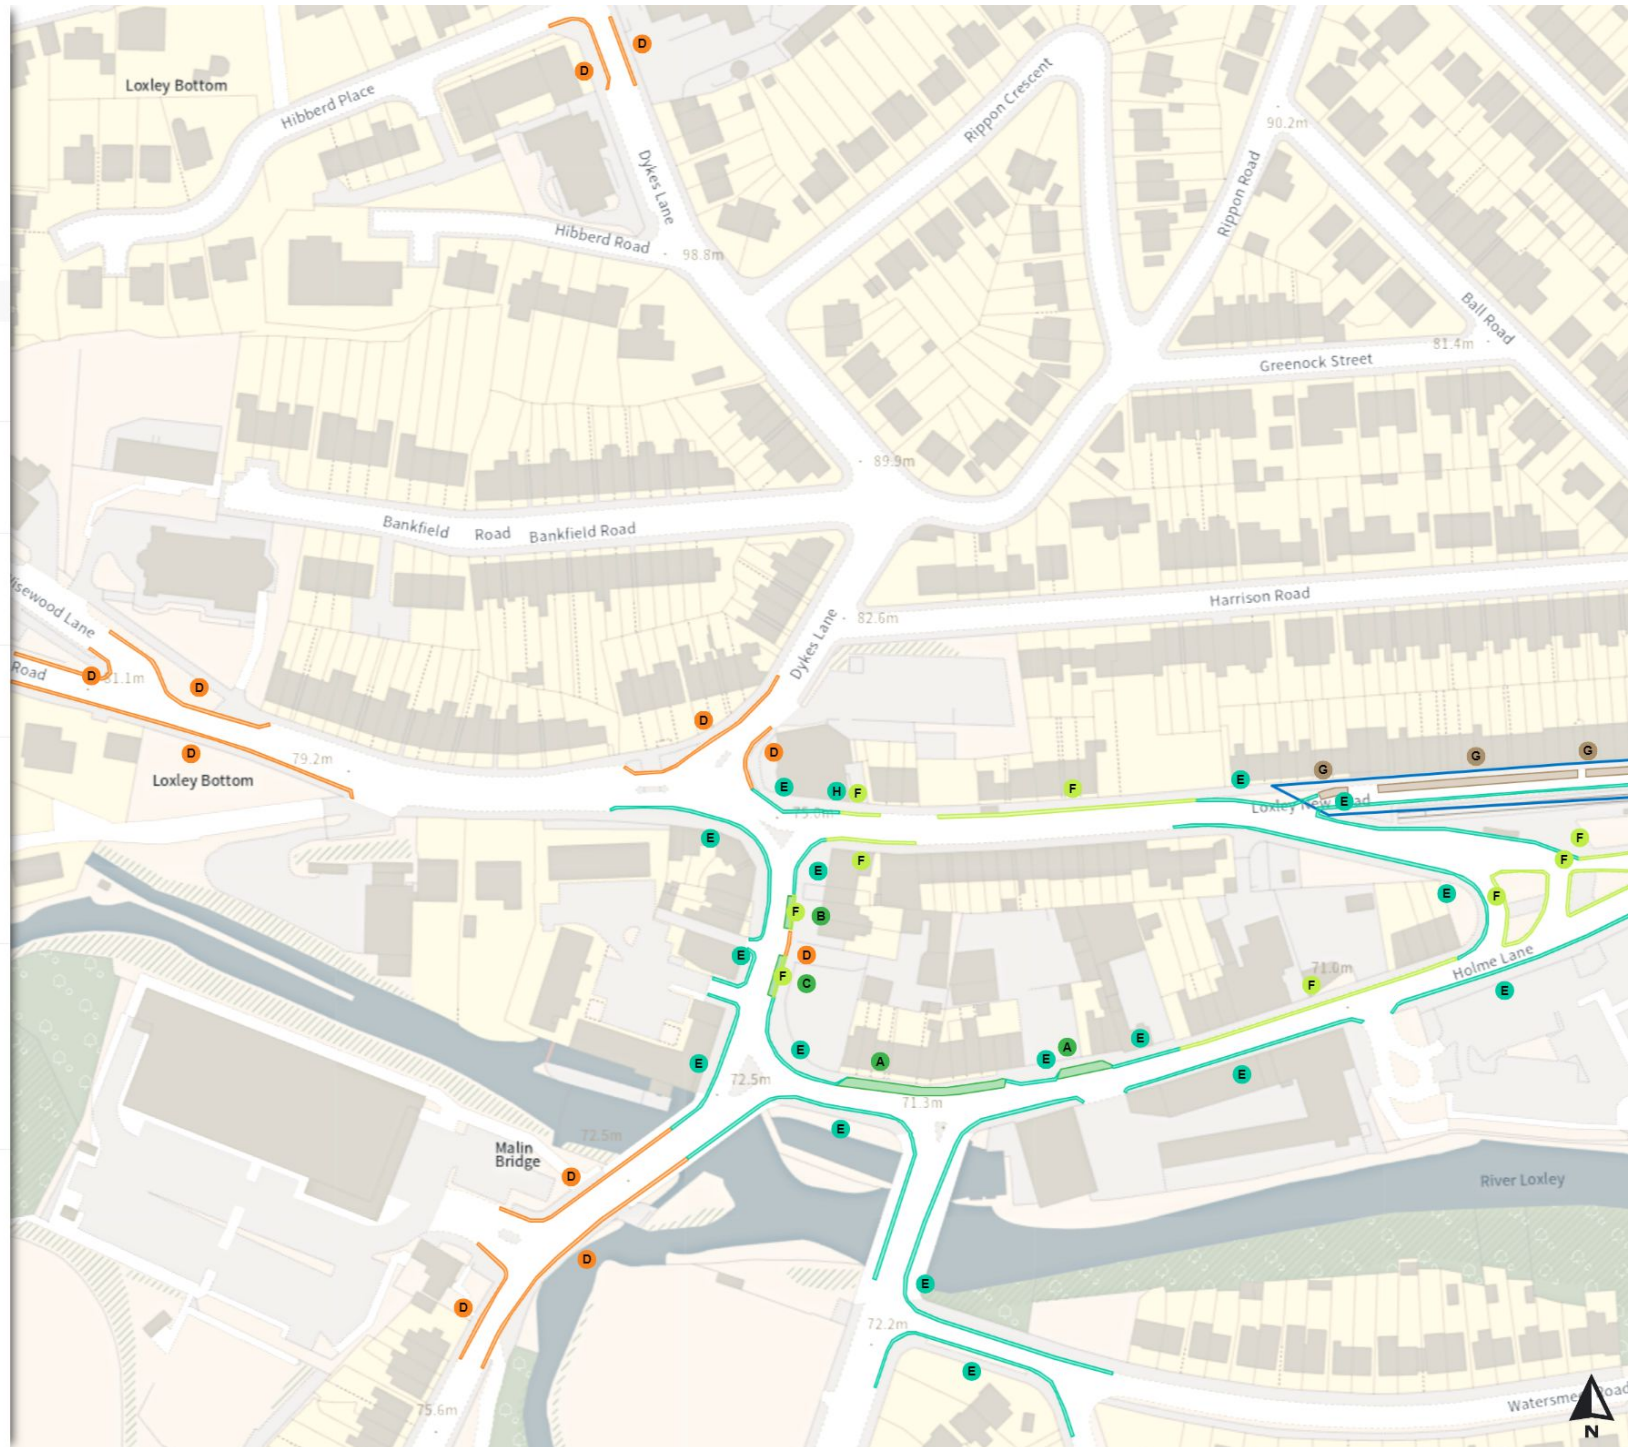

0 20 40 60m

Scale: 1:1250

North-West: 432366.766, 389634.629
South-East: 432792.179, 389260.531

© Crown copyright and database rights 2024 Ordnance Survey.
You are not permitted to copy, sub-license, distribute or sell any of this data to third parties in any form. Licence number 100018816