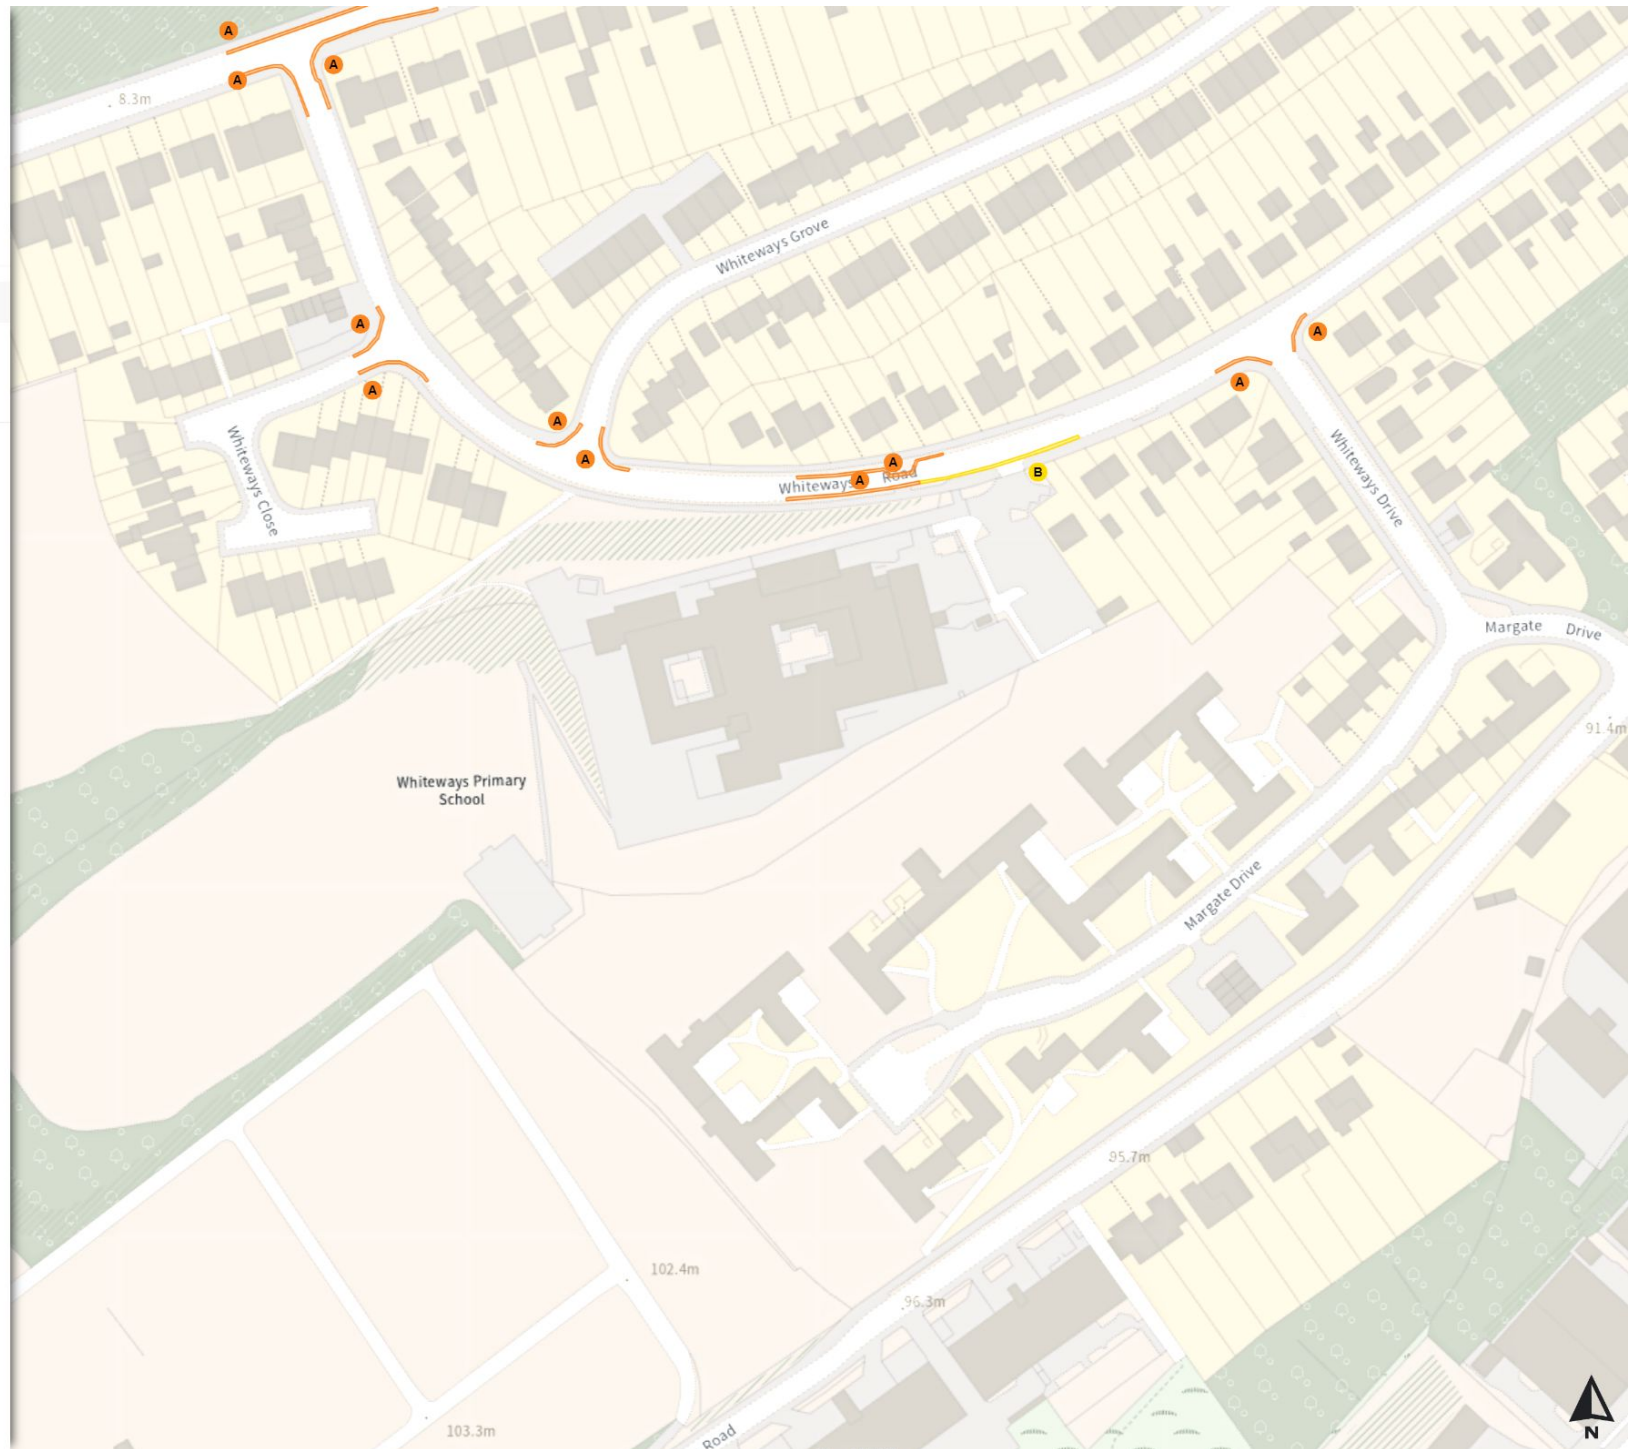

Map 206 of 794

Added

- No waiting at any time
- At all times
- Prohibition of stopping on school entrance markings
- At all times

0 20 40 60m

Scale: 1:1250

North-West: 436620.627, 390034.783
South-East: 437046.344, 389661.095