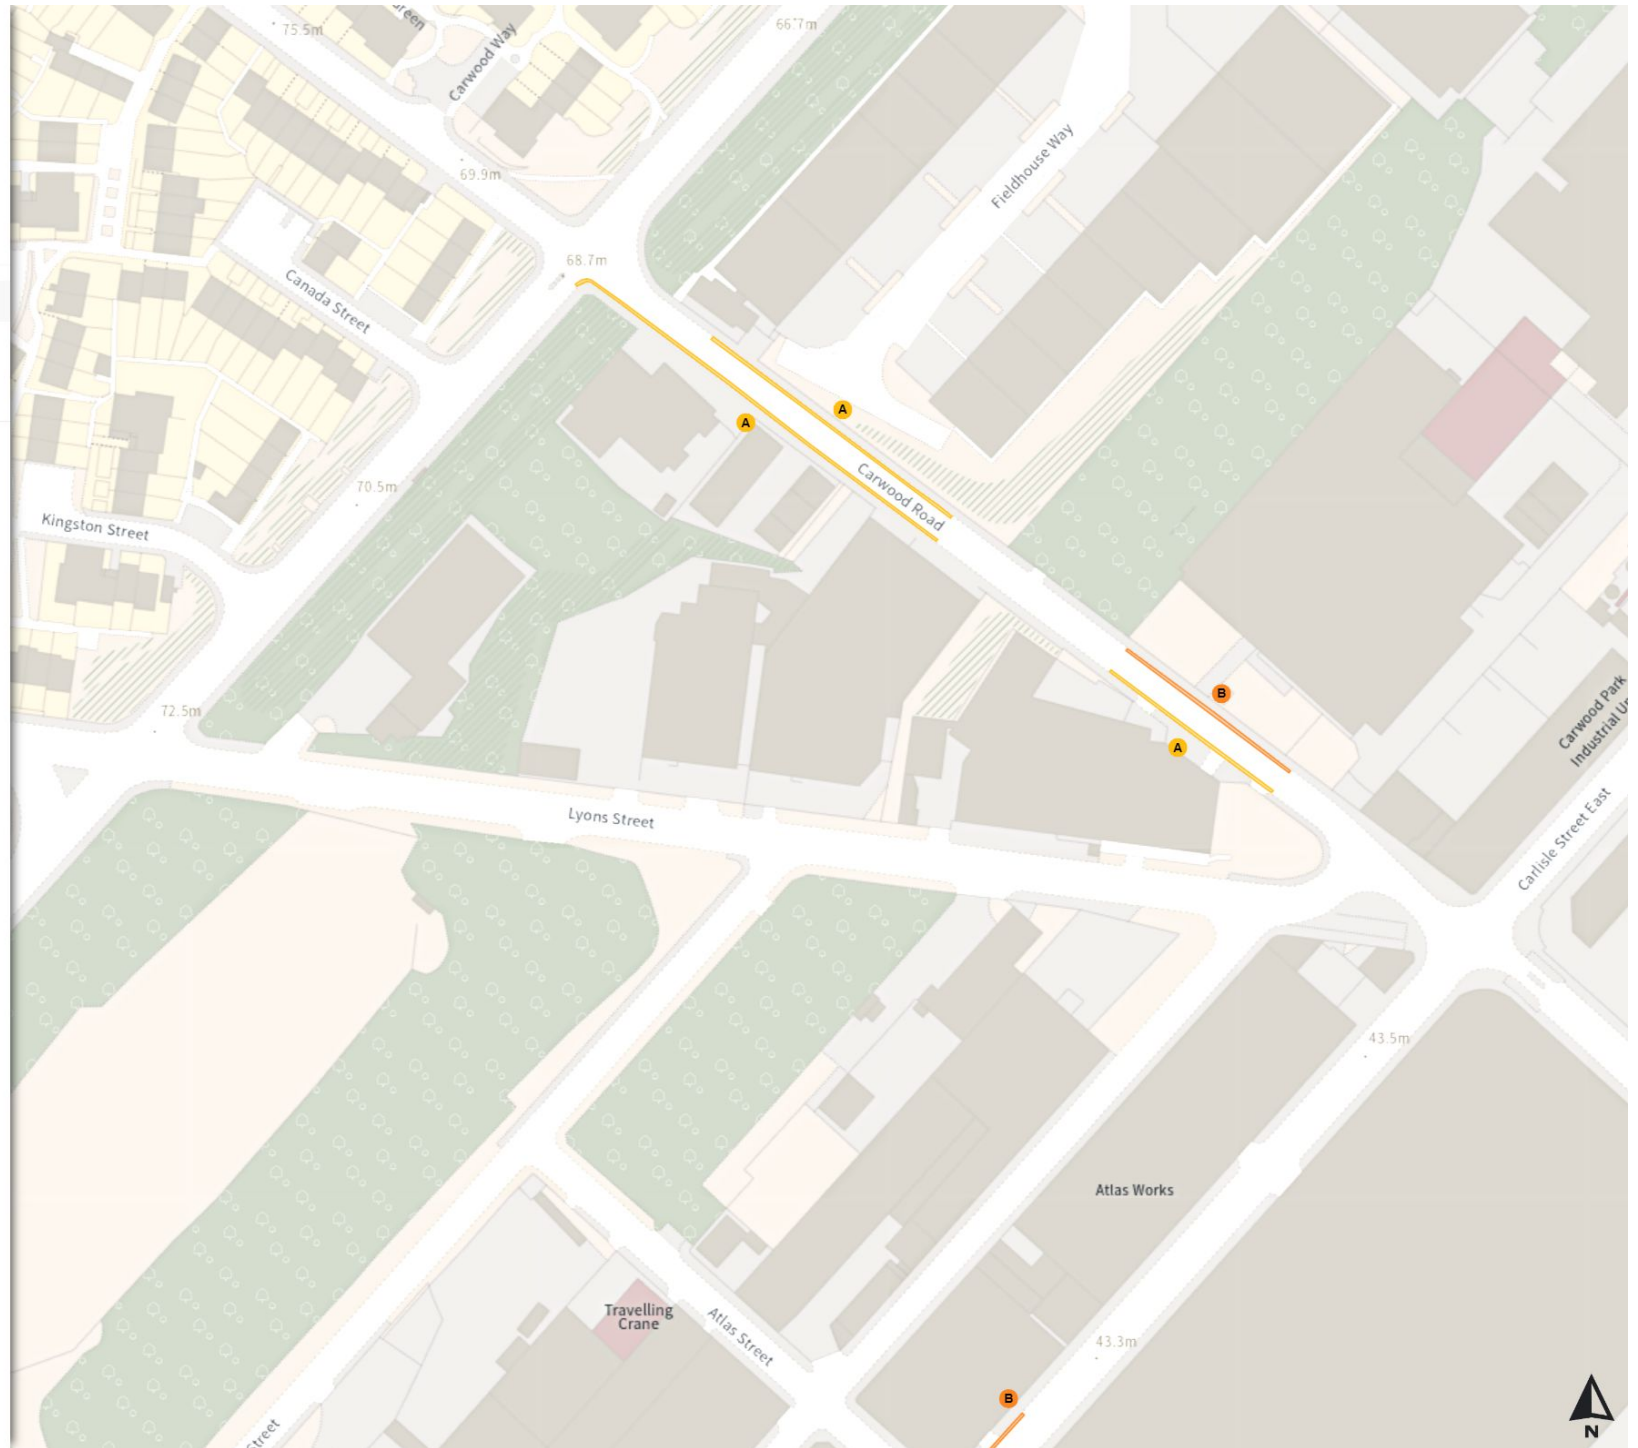

THE SHEFFIELD CITY COUNCIL (STOPPING RESTRICTIONS, WAITING RESTRICTIONS, LOADING RESTRICTIONS & PARKING PLACES) (MAP SCHEDULE) ORDER 2024

Map 245 of 794

Added

- No waiting
- A Mon-Sat 08:00-18:30
- No waiting at any time
- B At all times

0 20 40 60m

Scale: 1:1250

North-West: 436516.452, 389295.289
South-East: 436942.226, 388921.533

© Crown copyright and database rights 2024 Ordnance Survey.
You are not permitted to copy, sub-license, distribute or sell any of this data to third parties in any form. Licence number 100018816