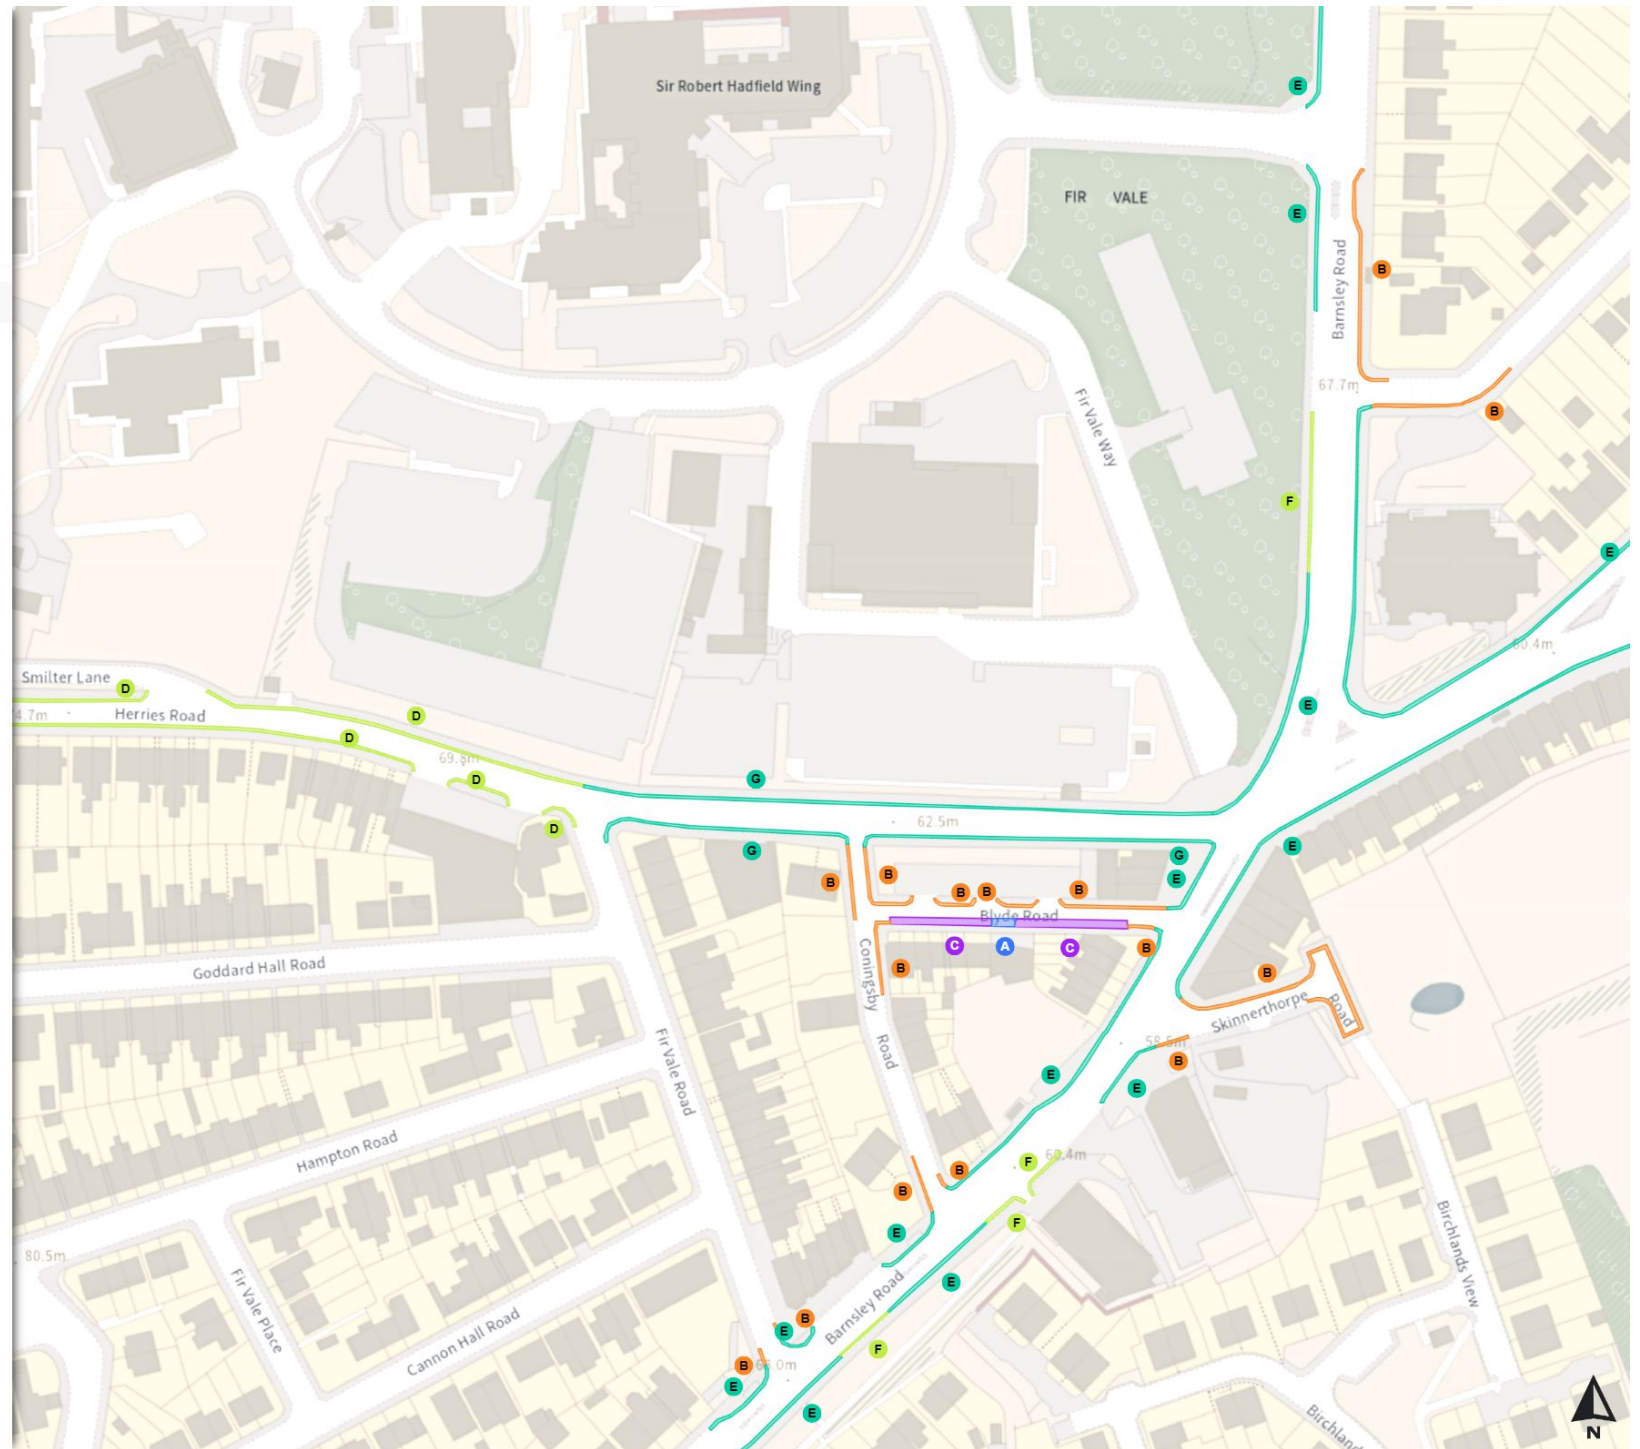

THE SHEFFIELD CITY COUNCIL (STOPPING RESTRICTIONS, WAITING RESTRICTIONS, LOADING RESTRICTIONS & PARKING PLACES) (MAP SCHEDULE) ORDER 2024

Map 184b of 794

Added

Shared

No waiting at any time
At all times

No loading
Mon-Fri 08:00-09:30 16:30-18:30