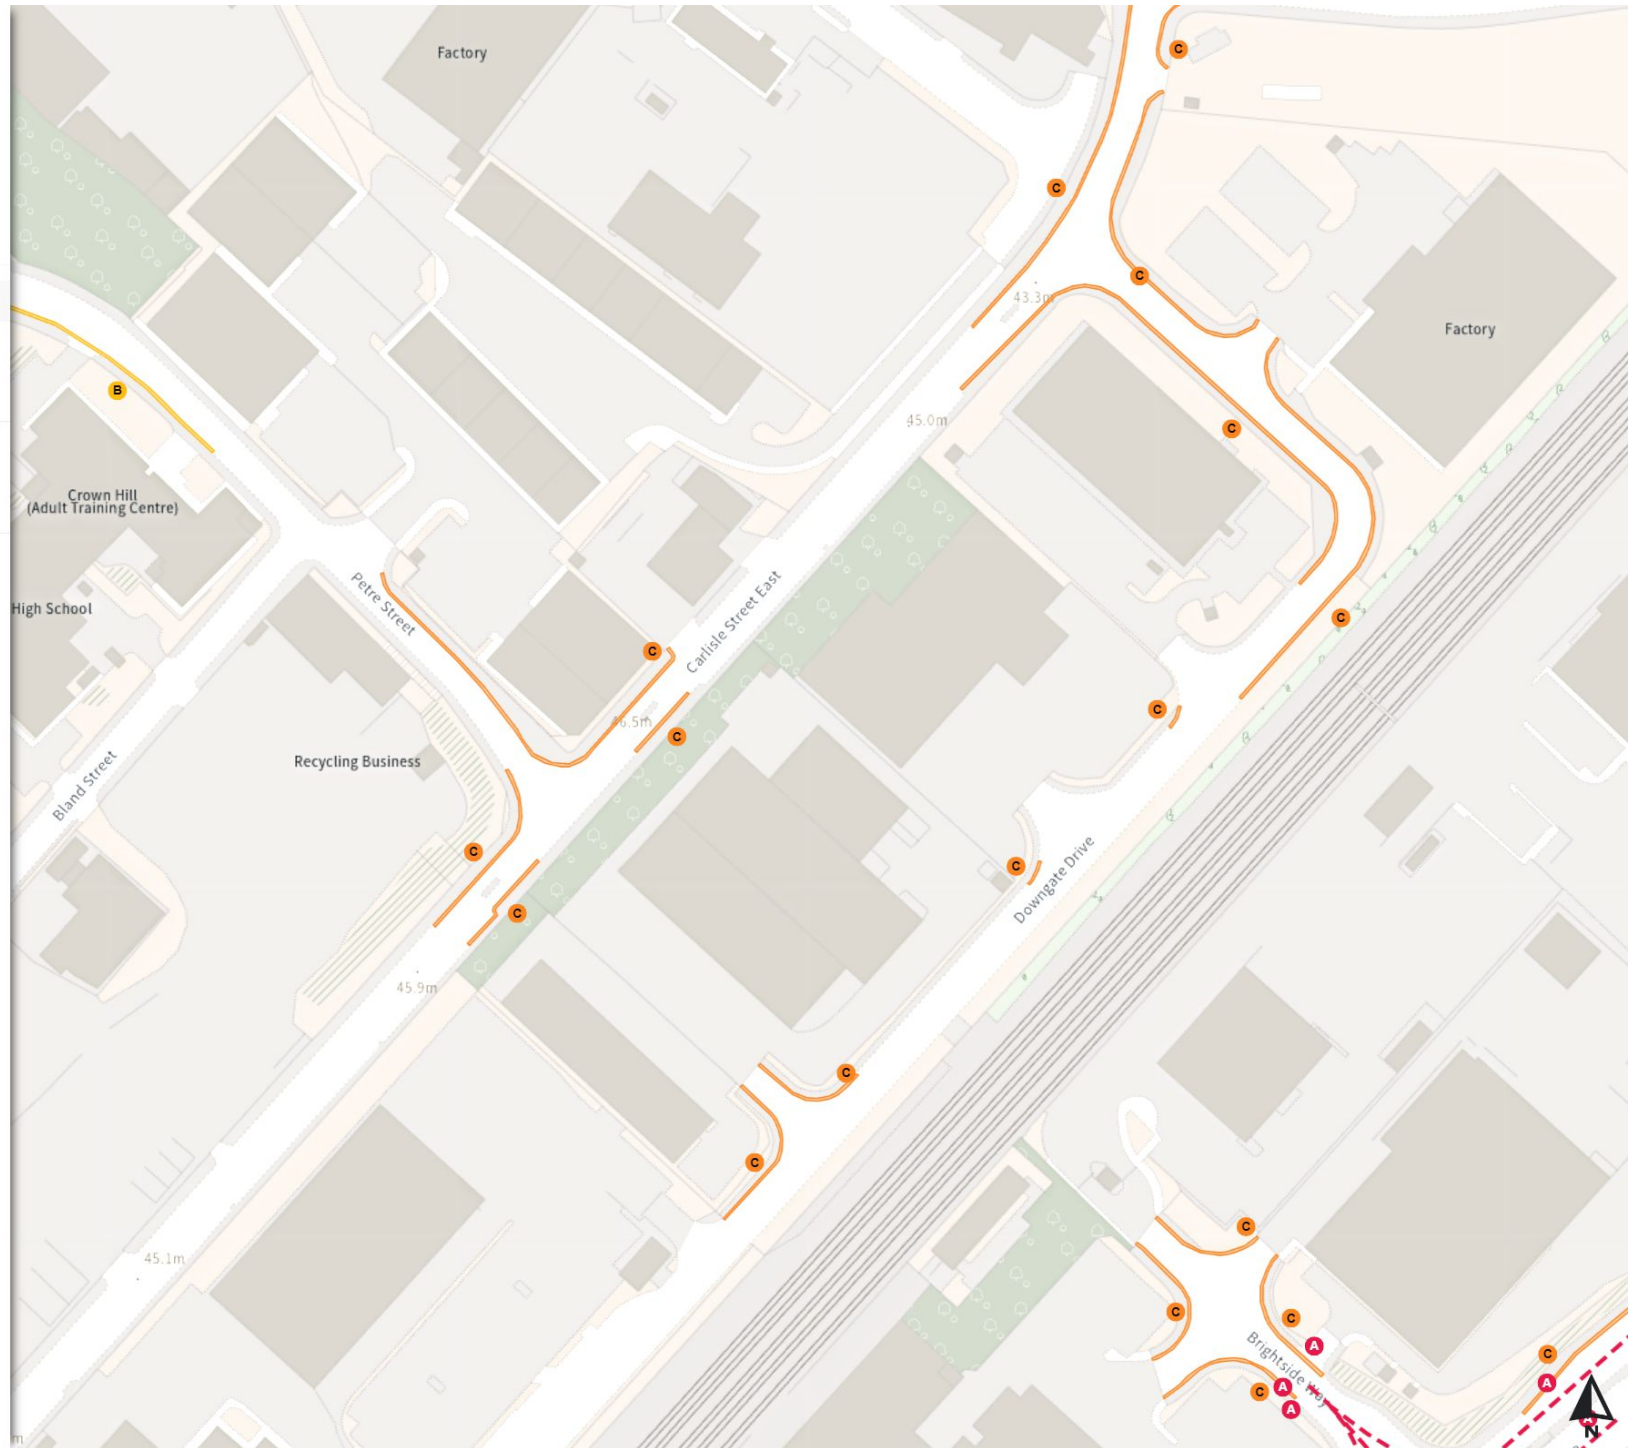

Map 208 of 794

Added

- Clearway
- At all times
- No waiting
 - Mon-Fri 07:30-09:30
 - Mon-Fri 16:30-19:30
- No waiting at any time
 - At all times

0 20 40 60m

Scale: 1:1250

North-West: 437444.974, 390041.198
South-East: 437870.757, 389667.583