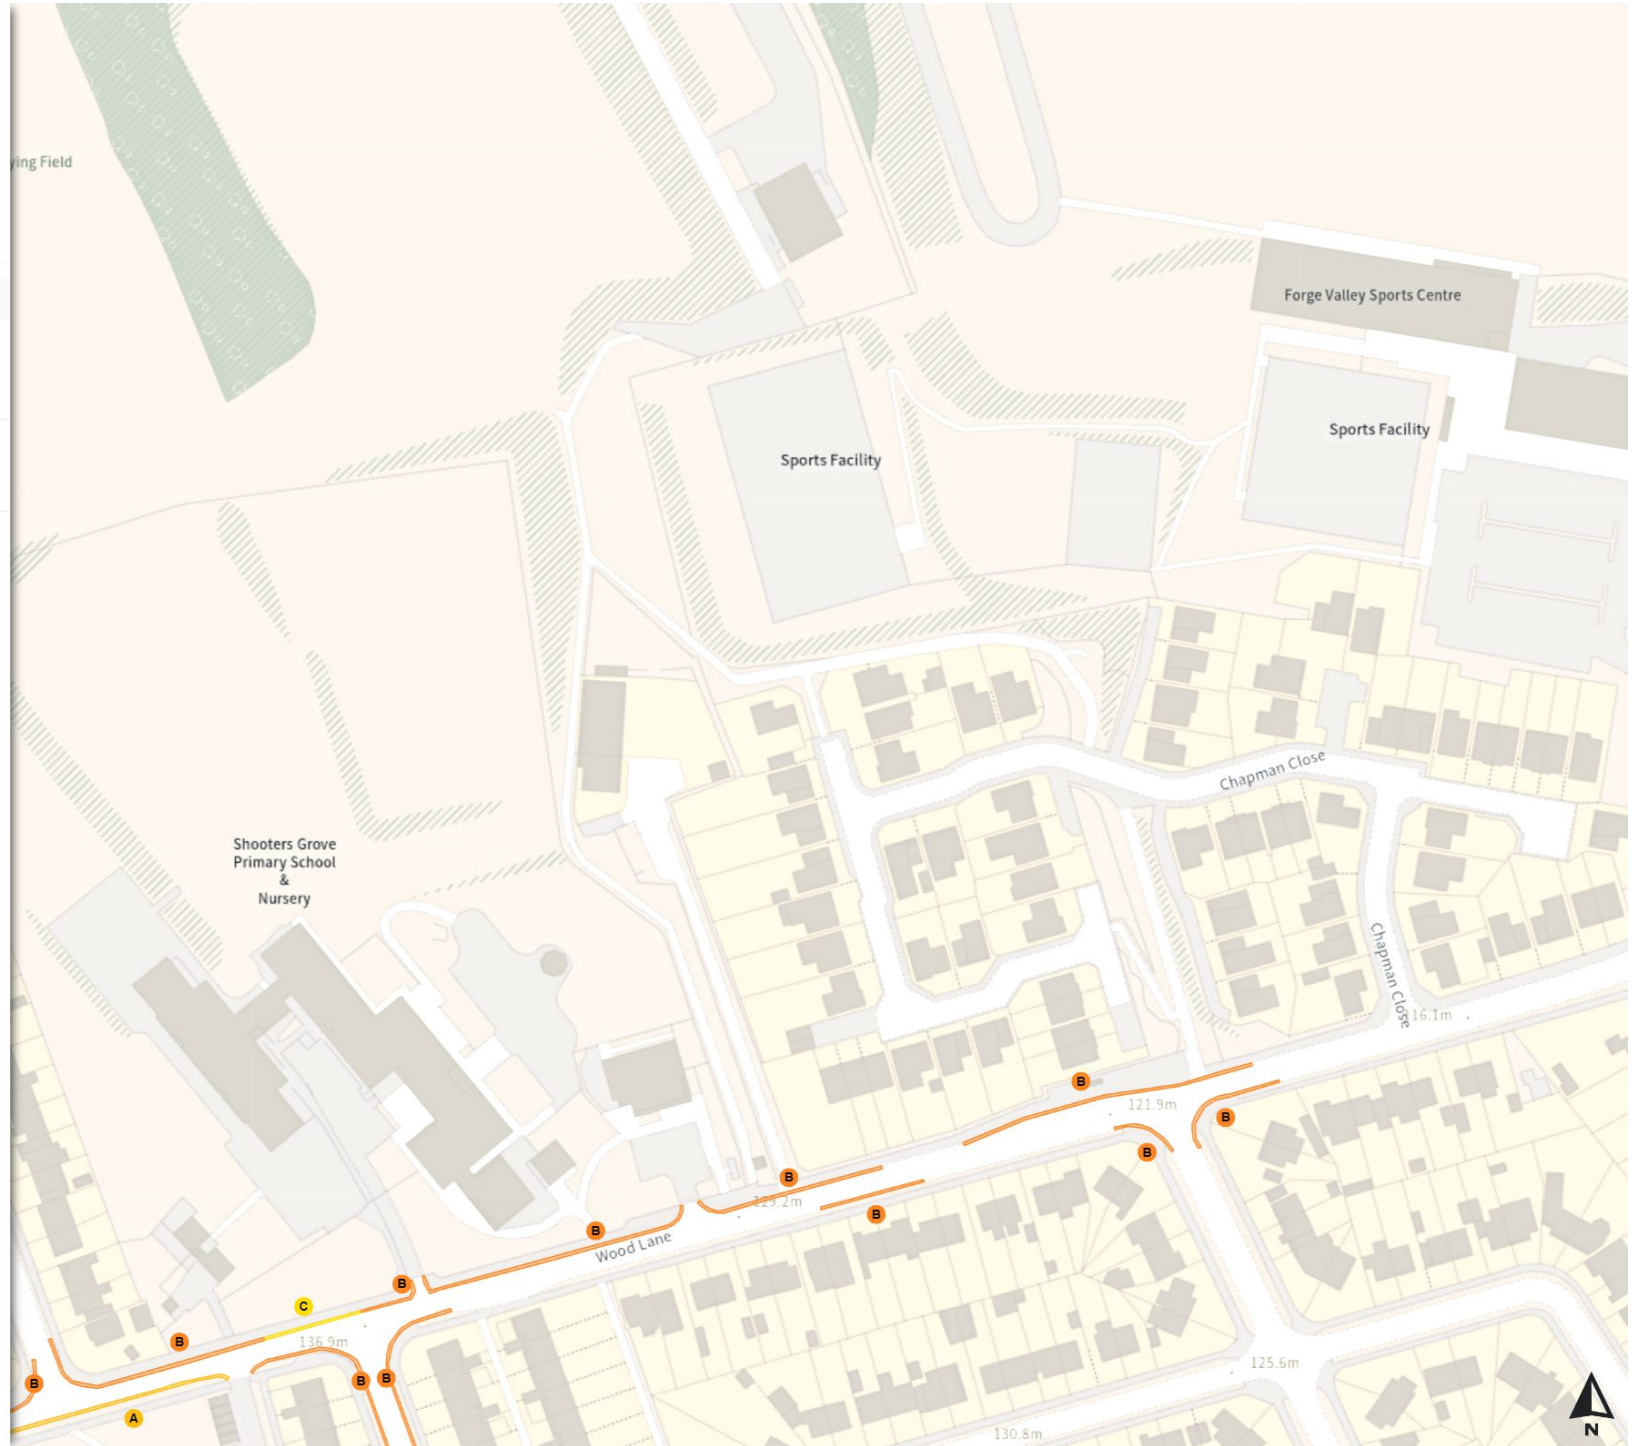

THE SHEFFIELD CITY COUNCIL (STOPPING RESTRICTIONS, WAITING RESTRICTIONS, LOADING RESTRICTIONS & PARKING PLACES) (MAP SCHEDULE) ORDER 2024

Map 234 of 794

Added

- No waiting
- A Mon-Fri 08:00-18:30
- No waiting at any time
- B At all times
- Prohibition of stopping on school entrance markings
- C At all times

0 20 40 60m

Scale: 1:1250

North-West: 431569.587, 389259.92
South-East: 431994.971, 388885.722

© Crown copyright and database rights 2024 Ordnance Survey.
You are not permitted to copy, sub-license, distribute or sell any of this data to third parties in any form. Licence number 100018816