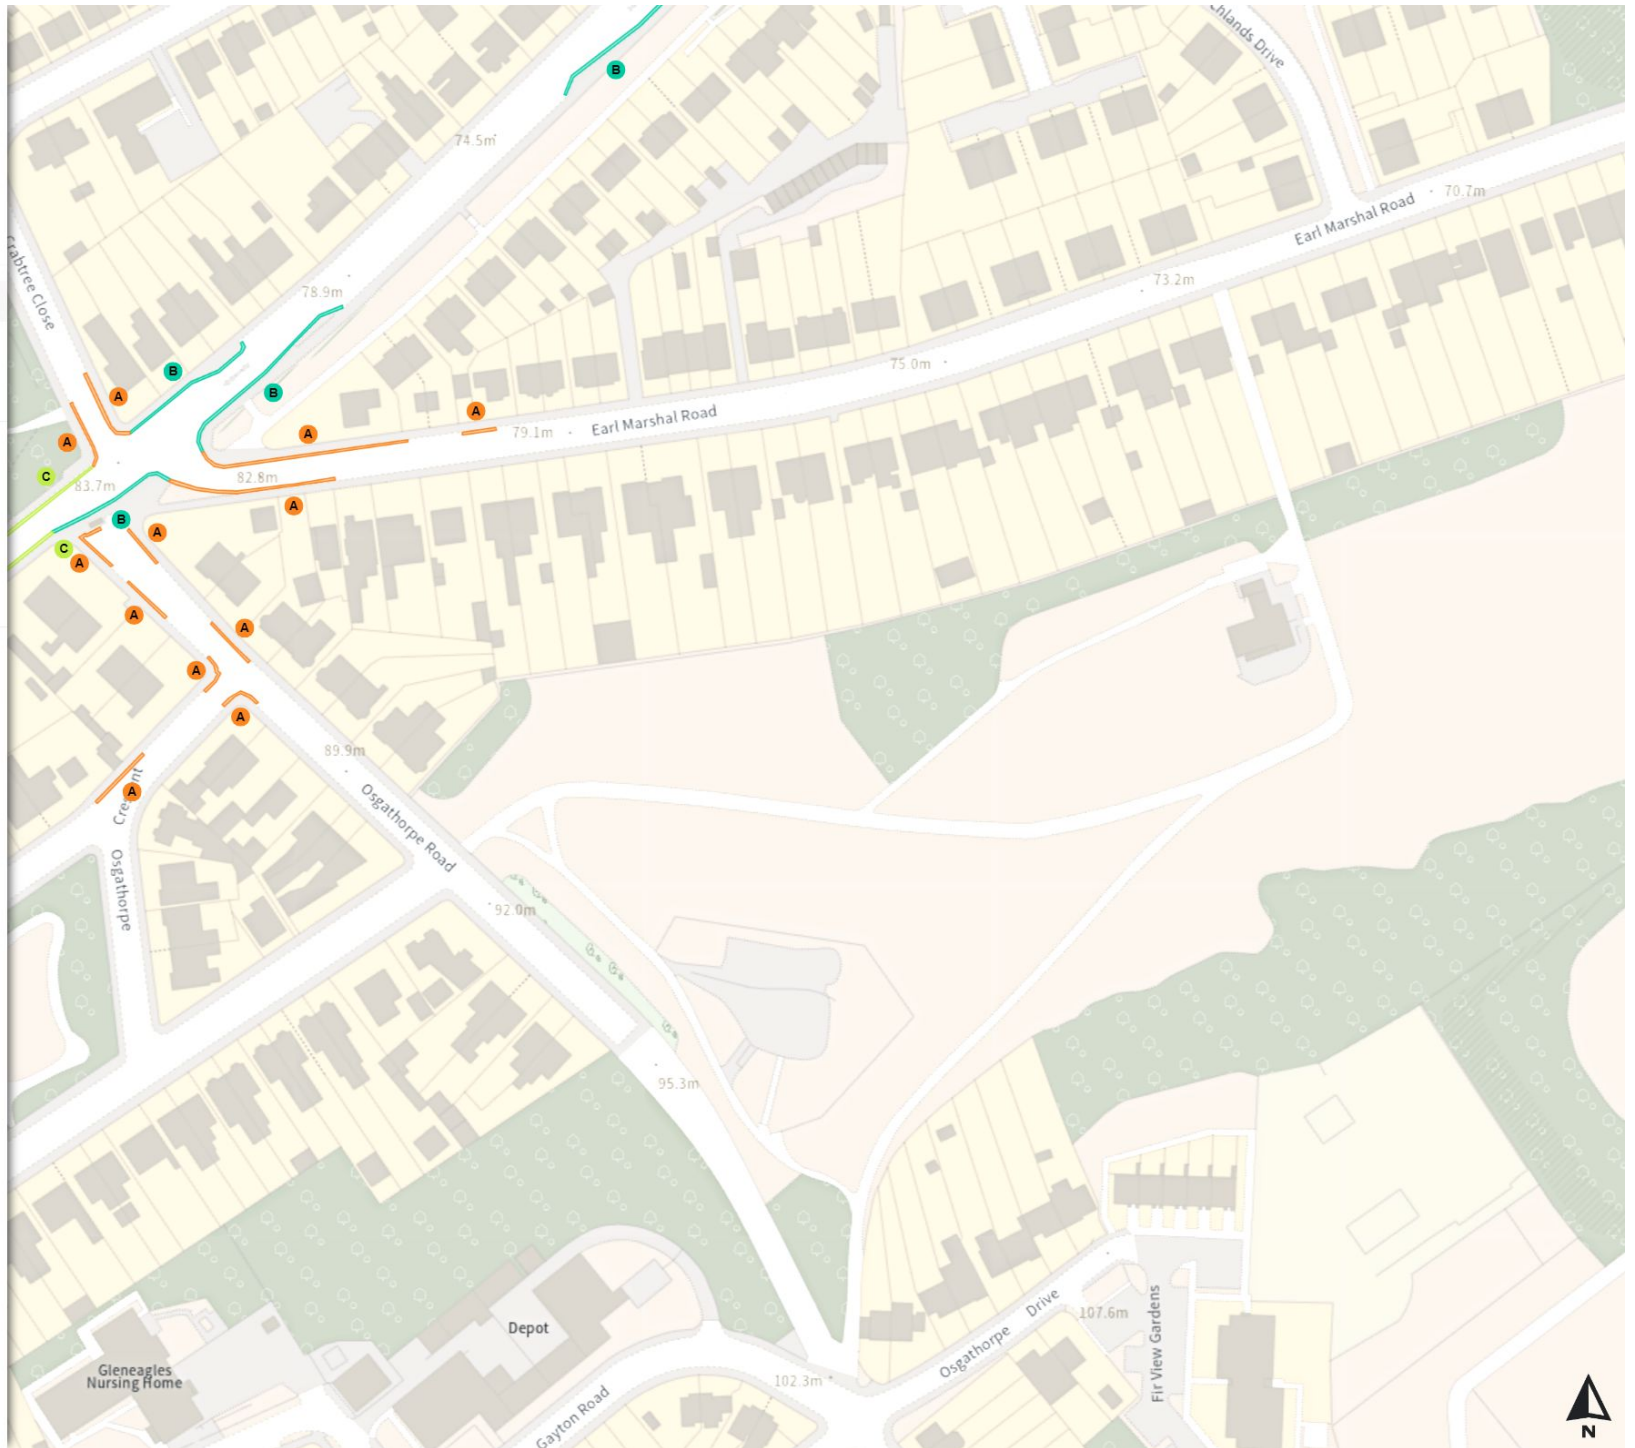

THE SHEFFIELD CITY COUNCIL (STOPPING RESTRICTIONS, WAITING RESTRICTIONS, LOADING RESTRICTIONS & PARKING PLACES) (MAP SCHEDULE) ORDER 2024

Map 205 of 794

Added

No waiting at any time

A At all times

Shared

B No waiting at any time
At all times

B No loading
Mon-Fri 07:30-09:30 16:00-18:30

Shared
 C No waiting
Mon-Fri 07:30-09:30 16:00-18:30

C No loading
Mon-Fri 07:30-09:30 16:00-18:30

0 20 40 60m

Scale: 1:1250

North-West: 436208.542, 390031.63
South-East: 436634.227, 389657.905

© Crown copyright and database rights 2024 Ordnance Survey.
You are not permitted to copy, sub-license, distribute or sell any of this data to third parties in any form. Licence number 100018816