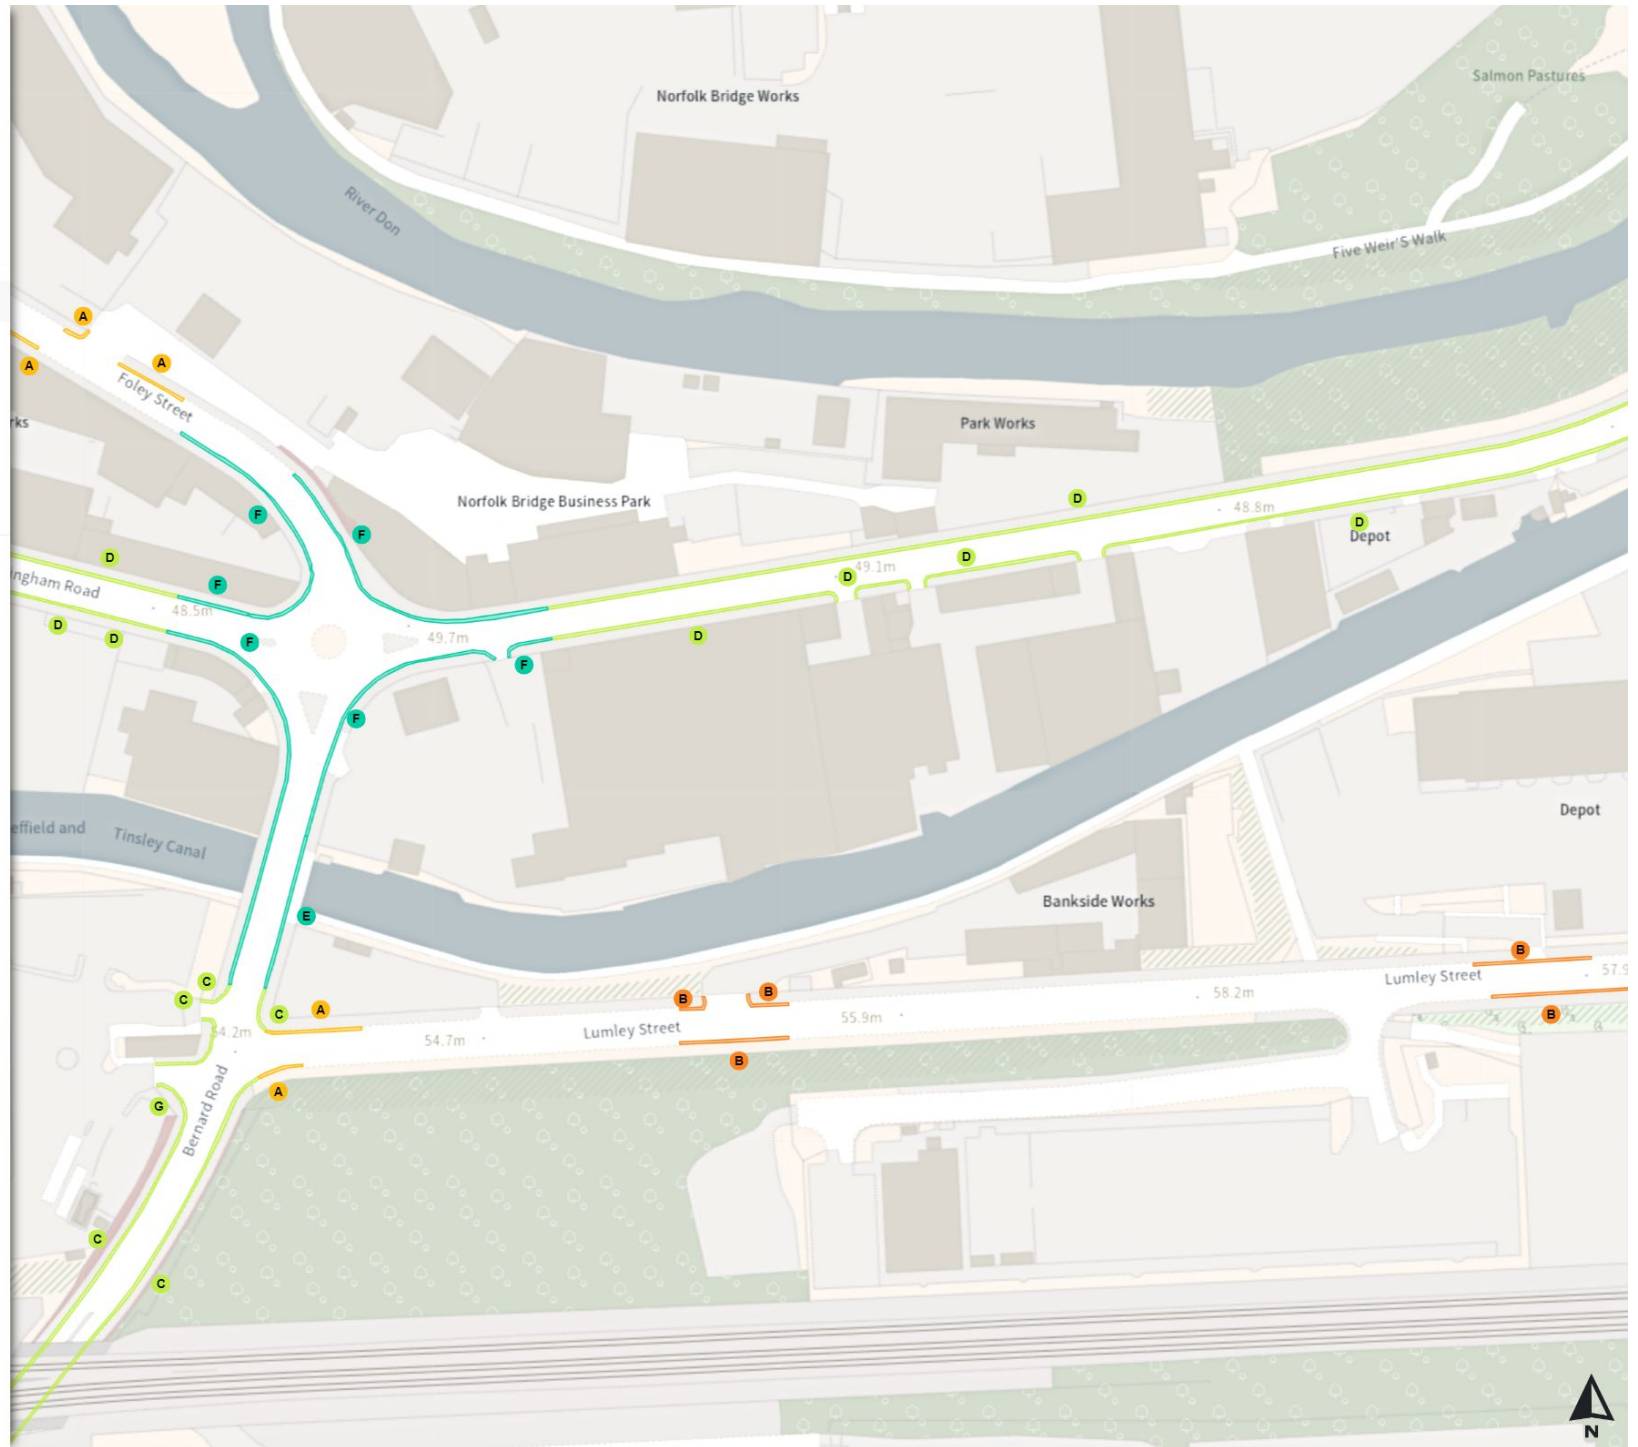

THE SHEFFIELD CITY COUNCIL (STOPPING RESTRICTIONS, WAITING RESTRICTIONS, LOADING RESTRICTIONS & PARKING PLACES) (MAP SCHEDULE) ORDER 2024

Map 319b of 794

Added

- **Shared**
- **F** No waiting at any time
  At all times
- **F** No loading
  Mon-Fri 08:00-09:30 16:00-18:30
- **Shared**
- **G** No waiting
  Mon-Fri 08:00-18:30
- **G** No loading
  Mon-Sat 08:00-18:30

0 20 40 60m

Scale: 1:1250

North-West: 436735.444, 388188.897
South-East: 437161.334, 387815.073

© Crown copyright and database rights 2024 Ordnance Survey.
You are not permitted to copy, sub-license, distribute or sell any of this data to third parties in any form. Licence number 100018816