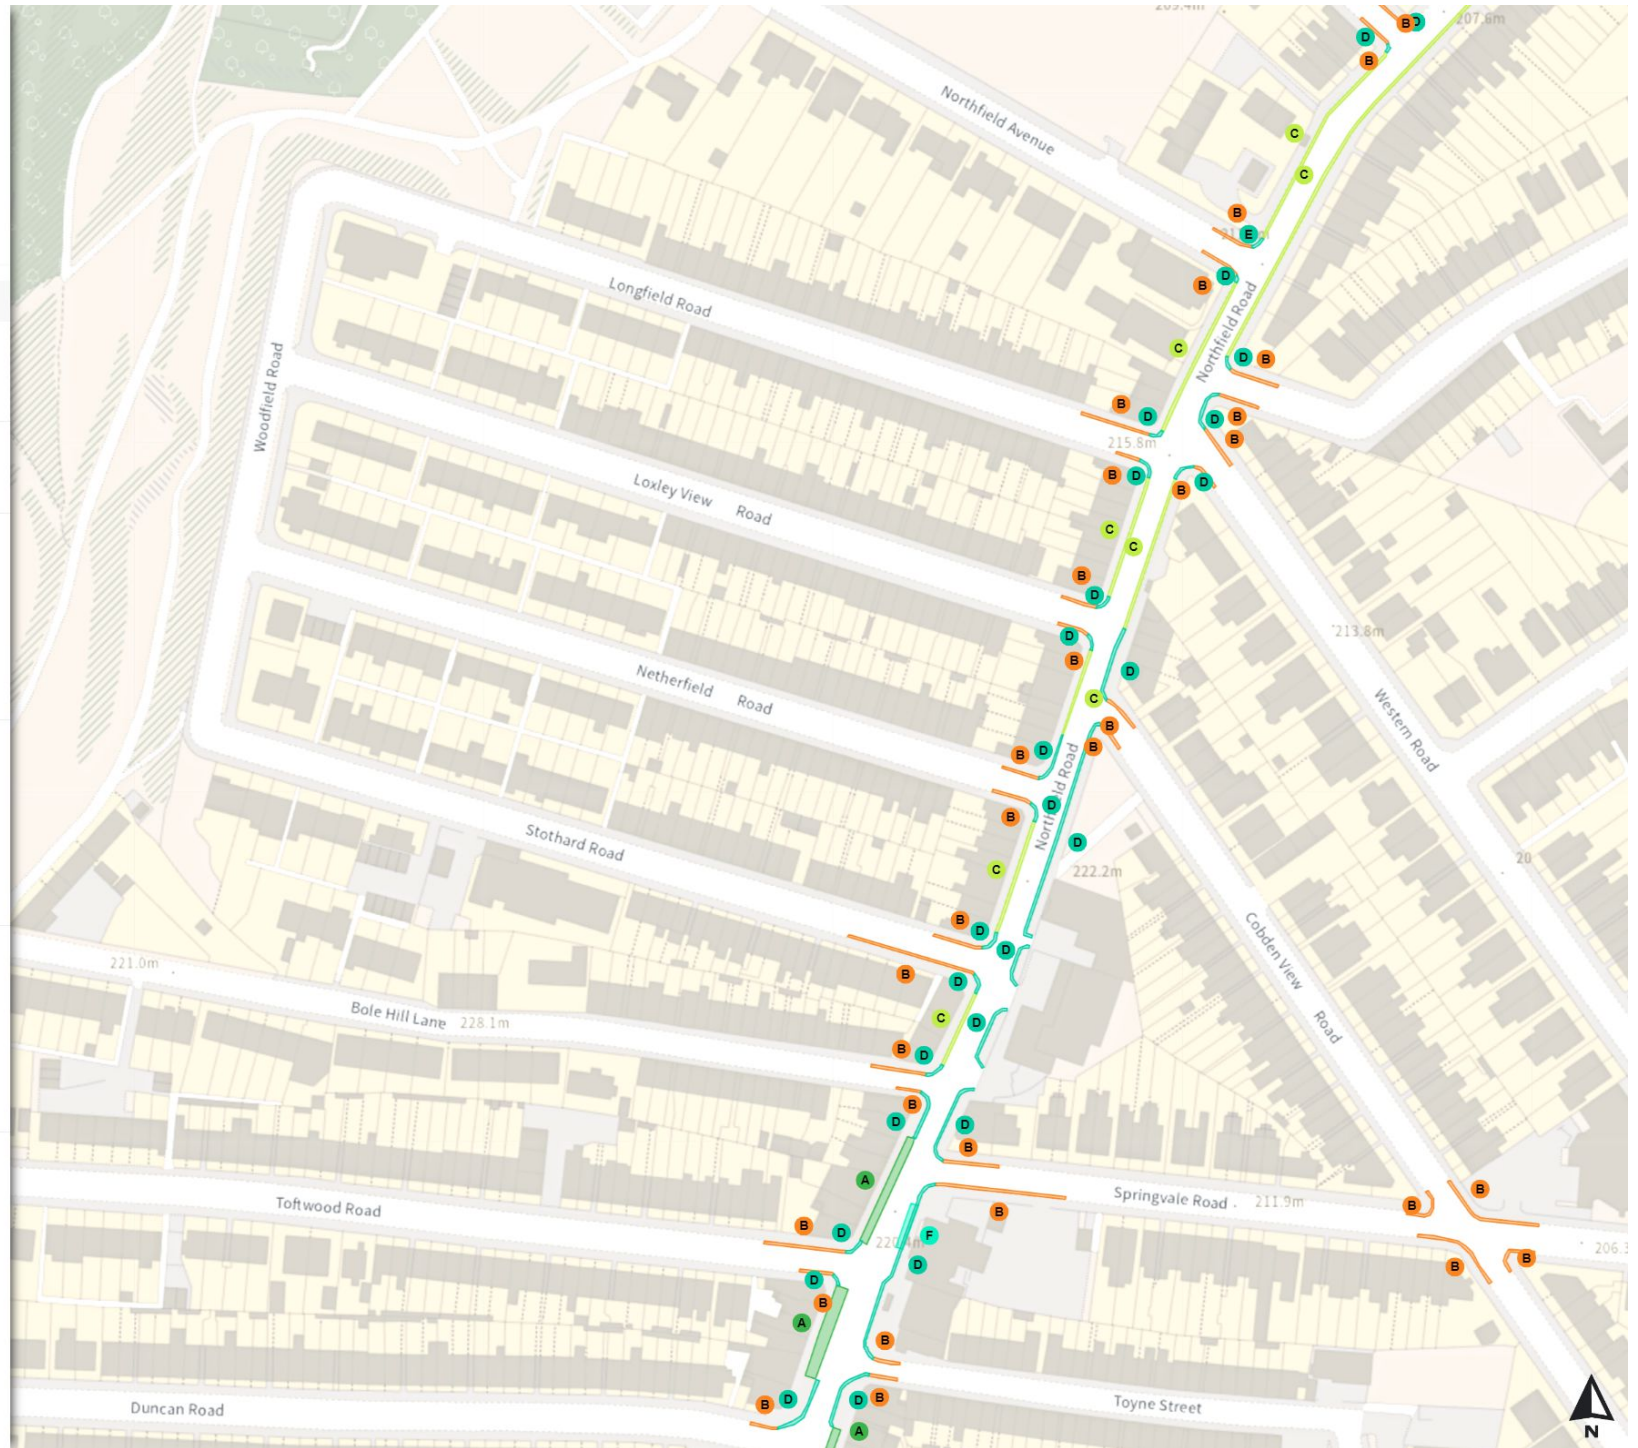

No waiting at any time
At all times

No loading
At all times

Taxi stopping area

18:30-03:00

0 20 40 60m

Scale: 1:1250

North-West: 432612.096, 388158.879
South-East: 433037.66, 387784.686

© Crown copyright and database rights 2024 Ordnance Survey.
You are not permitted to copy, sub-license, distribute or sell any of this data to third parties in any form. Licence number 100018816