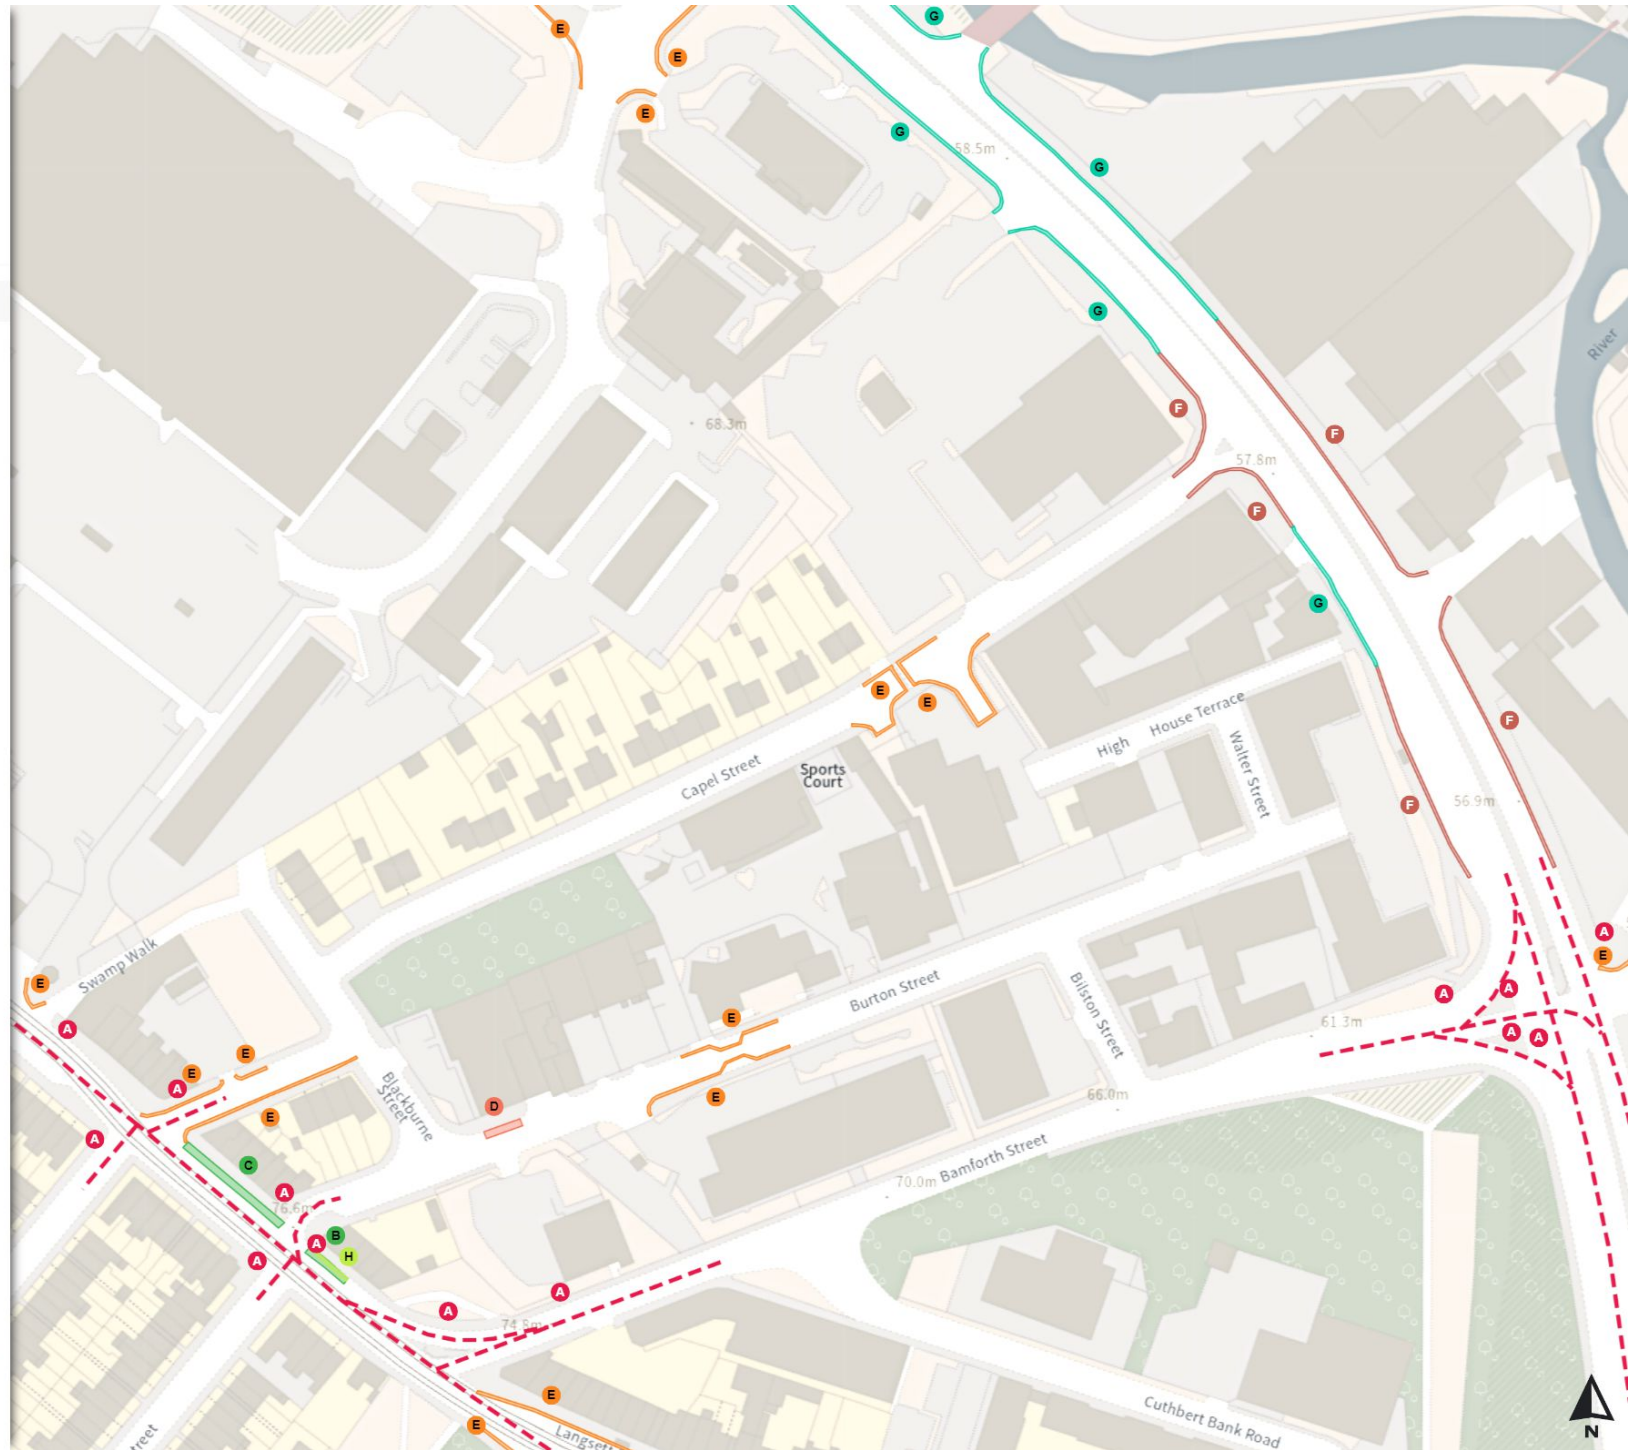

THE SHEFFIELD CITY COUNCIL (STOPPING RESTRICTIONS, WAITING RESTRICTIONS, LOADING RESTRICTIONS & PARKING PLACES) (MAP SCHEDULE) ORDER 2024

Map 219b of 794

Added

Shared

H No waiting

Mon-Fri 08:00-09:30 16:30-18:30

H No loading

Mon-Fri 08:00-09:30 16:30-18:30

Scale: 1:1250

North-West: 433603.475, 389643.196
South-East: 434028.987, 389269.209

© Crown copyright and database rights 2024 Ordnance Survey.
You are not permitted to copy, sub-license, distribute or sell any of this data to third parties in any form. Licence number 100018816