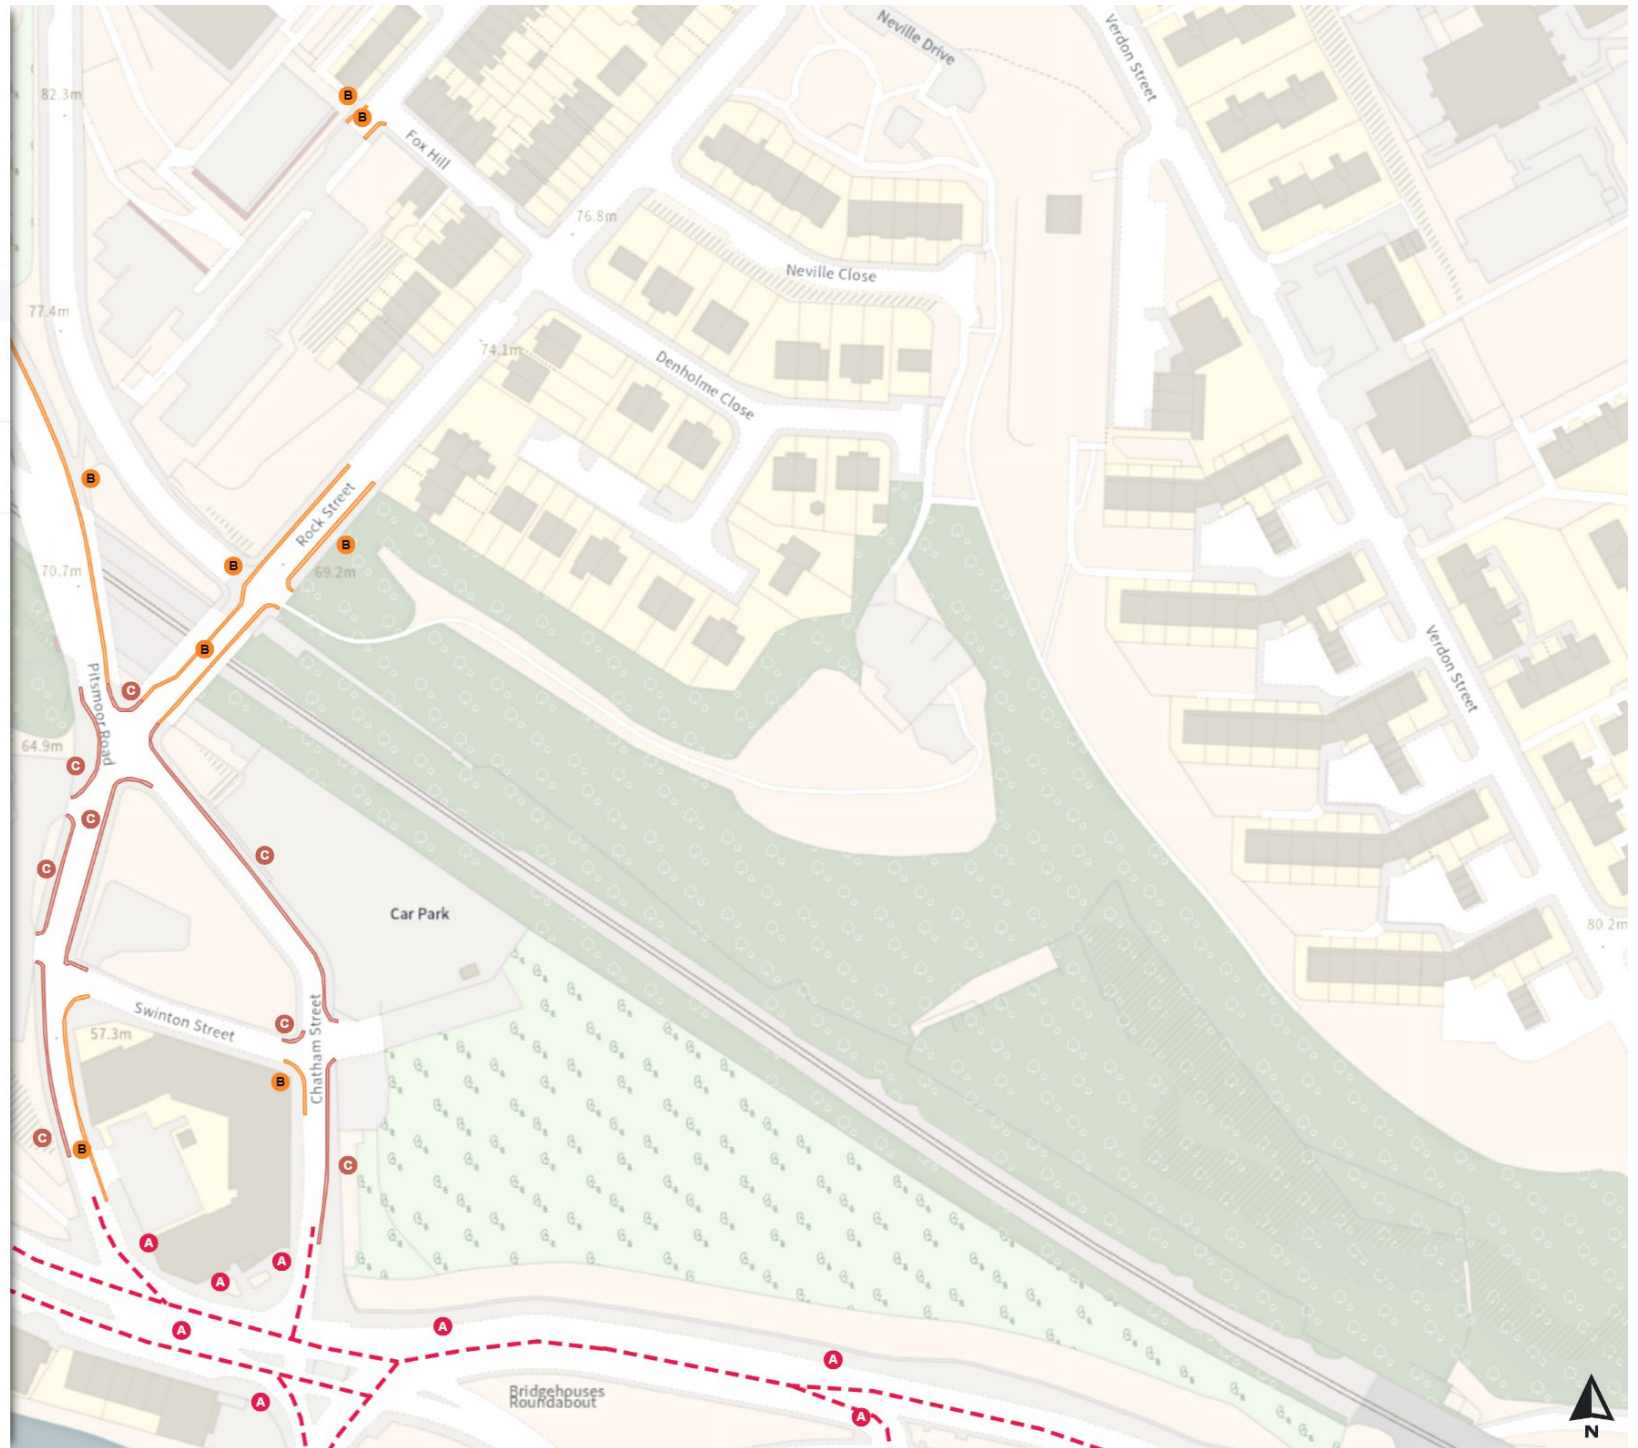

THE SHEFFIELD CITY COUNCIL (STOPPING
RESTRICTIONS, WAITING RESTRICTIONS, LOADING
RESTRICTIONS & PARKING PLACES) (MAP SCHEDULE)
ORDER 2024

Map 298 of 794

Added

- Clearway
- A At all times
- No waiting at any time
- B At all times
- Shared
- C No waiting at any time
  At all times
- C No loading at any time
  At all times

0 20 40 60m

Scale: 1:1250

North-West: 435379.479, 388548.076
South-East: 435805.229, 388174.16

© Crown copyright and database rights 2024 Ordnance Survey.
You are not permitted to copy, sub-license, distribute or sell any of this
data to third parties in any form. Licence number 100018816