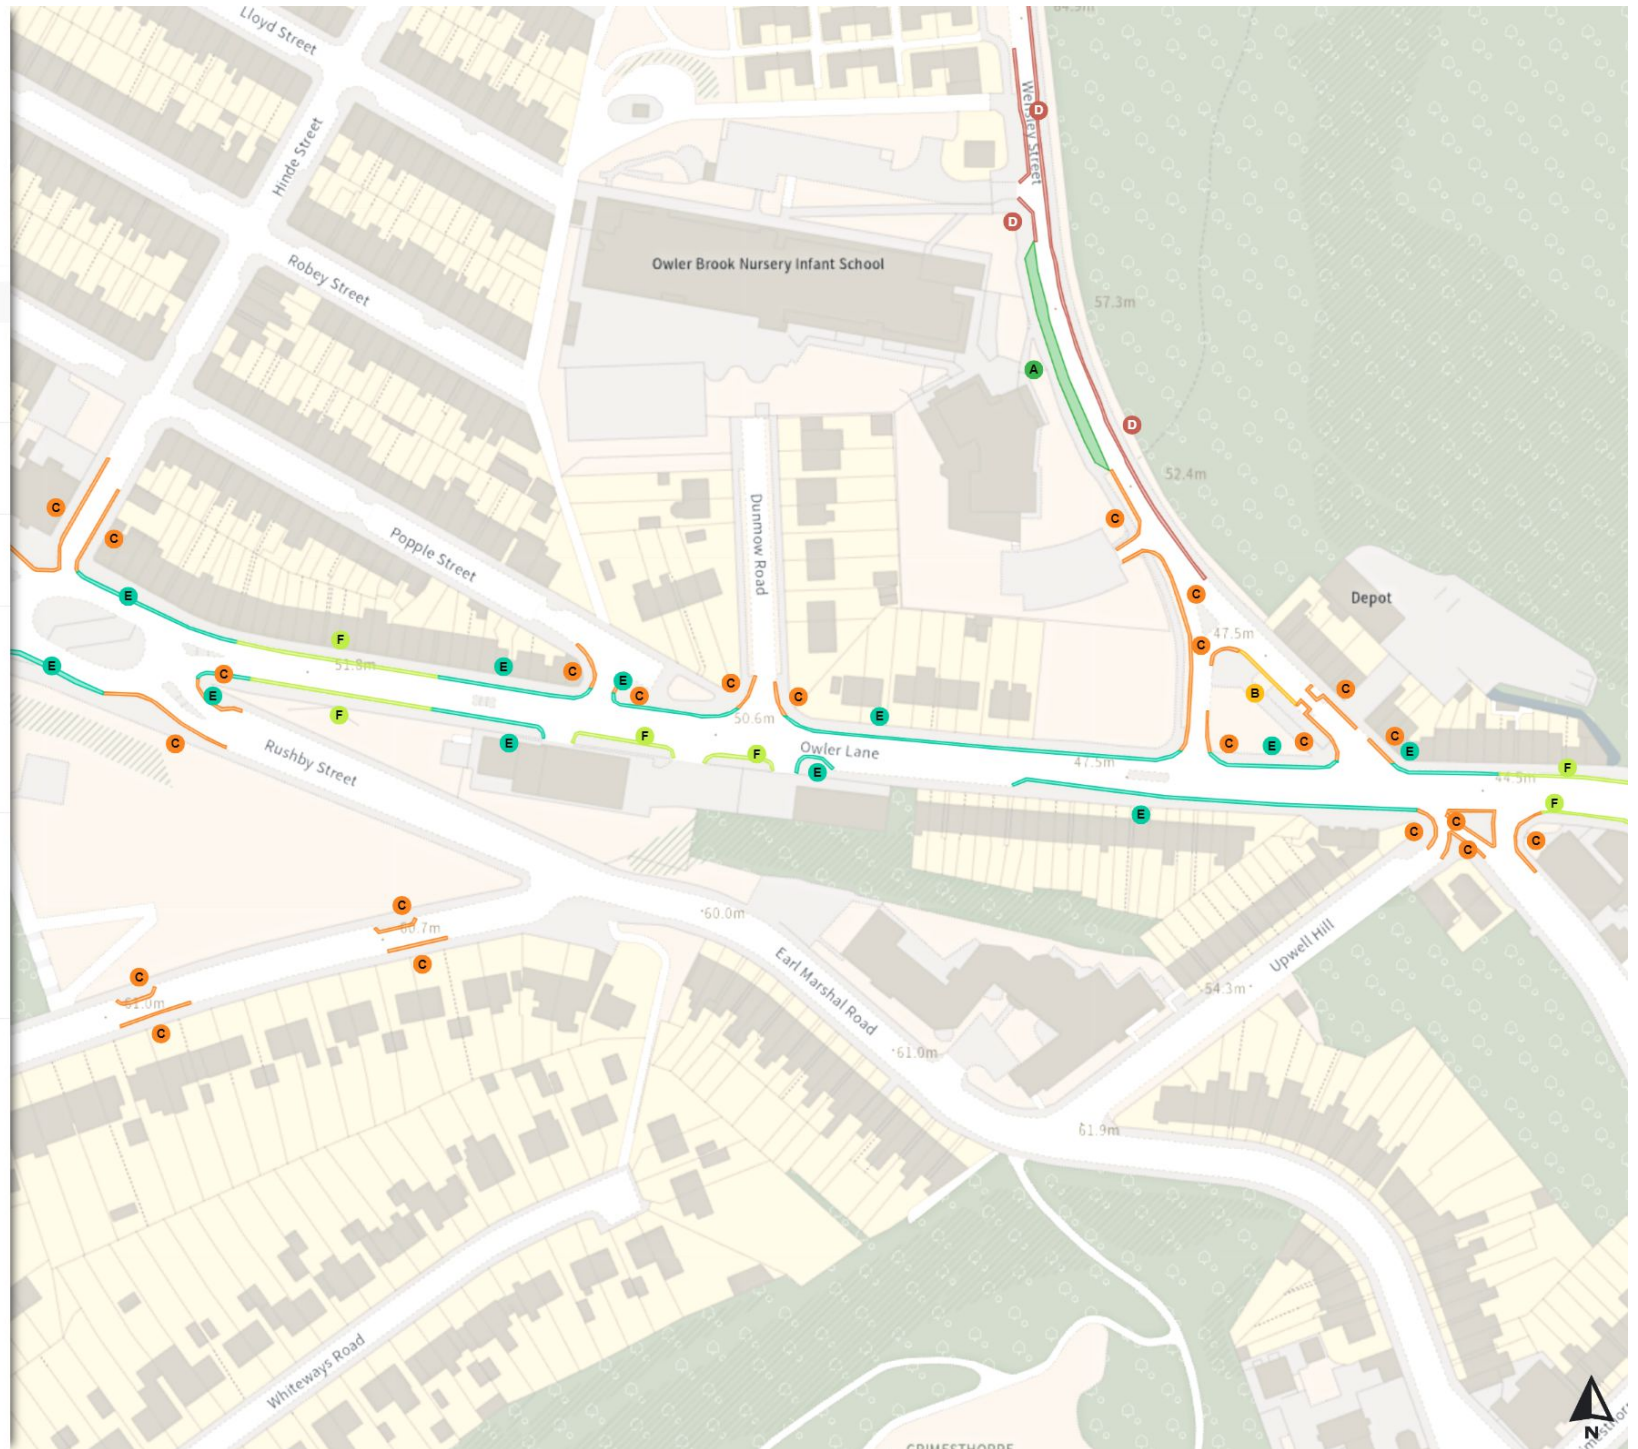

THE SHEFFIELD CITY COUNCIL (STOPPING RESTRICTIONS, WAITING RESTRICTIONS, LOADING RESTRICTIONS & PARKING PLACES) (MAP SCHEDULE) ORDER 2024

Map 186 of 794

Added

- **Free parking place**
  - Mon-Fri 08:00-18:30 30m 1h 30m
- **No waiting**
  - Mon-Sat 08:00-18:30
- **No waiting at any time**
  - At all times
- **Shared**
  - No waiting at any time At all times
  - No loading at any time At all times
- **Shared**
  - No waiting at any time At all times
  - No loading Mon-Fri 07:30-09:30 16:00-18:30
- **Shared**
  - No waiting Mon-Fri 07:30-09:30 16:00-18:30
  - No loading Mon-Fri 07:30-09:30 16:00-18:30

0 20 40 60m

Scale: 1:1250

North-West: 437002.2, 390407.216
South-East: 437427.915, 390033.592

© Crown copyright and database rights 2024 Ordnance Survey.
You are not permitted to copy, sub-license, distribute or sell any of this data to third parties in any form. Licence number 100018816