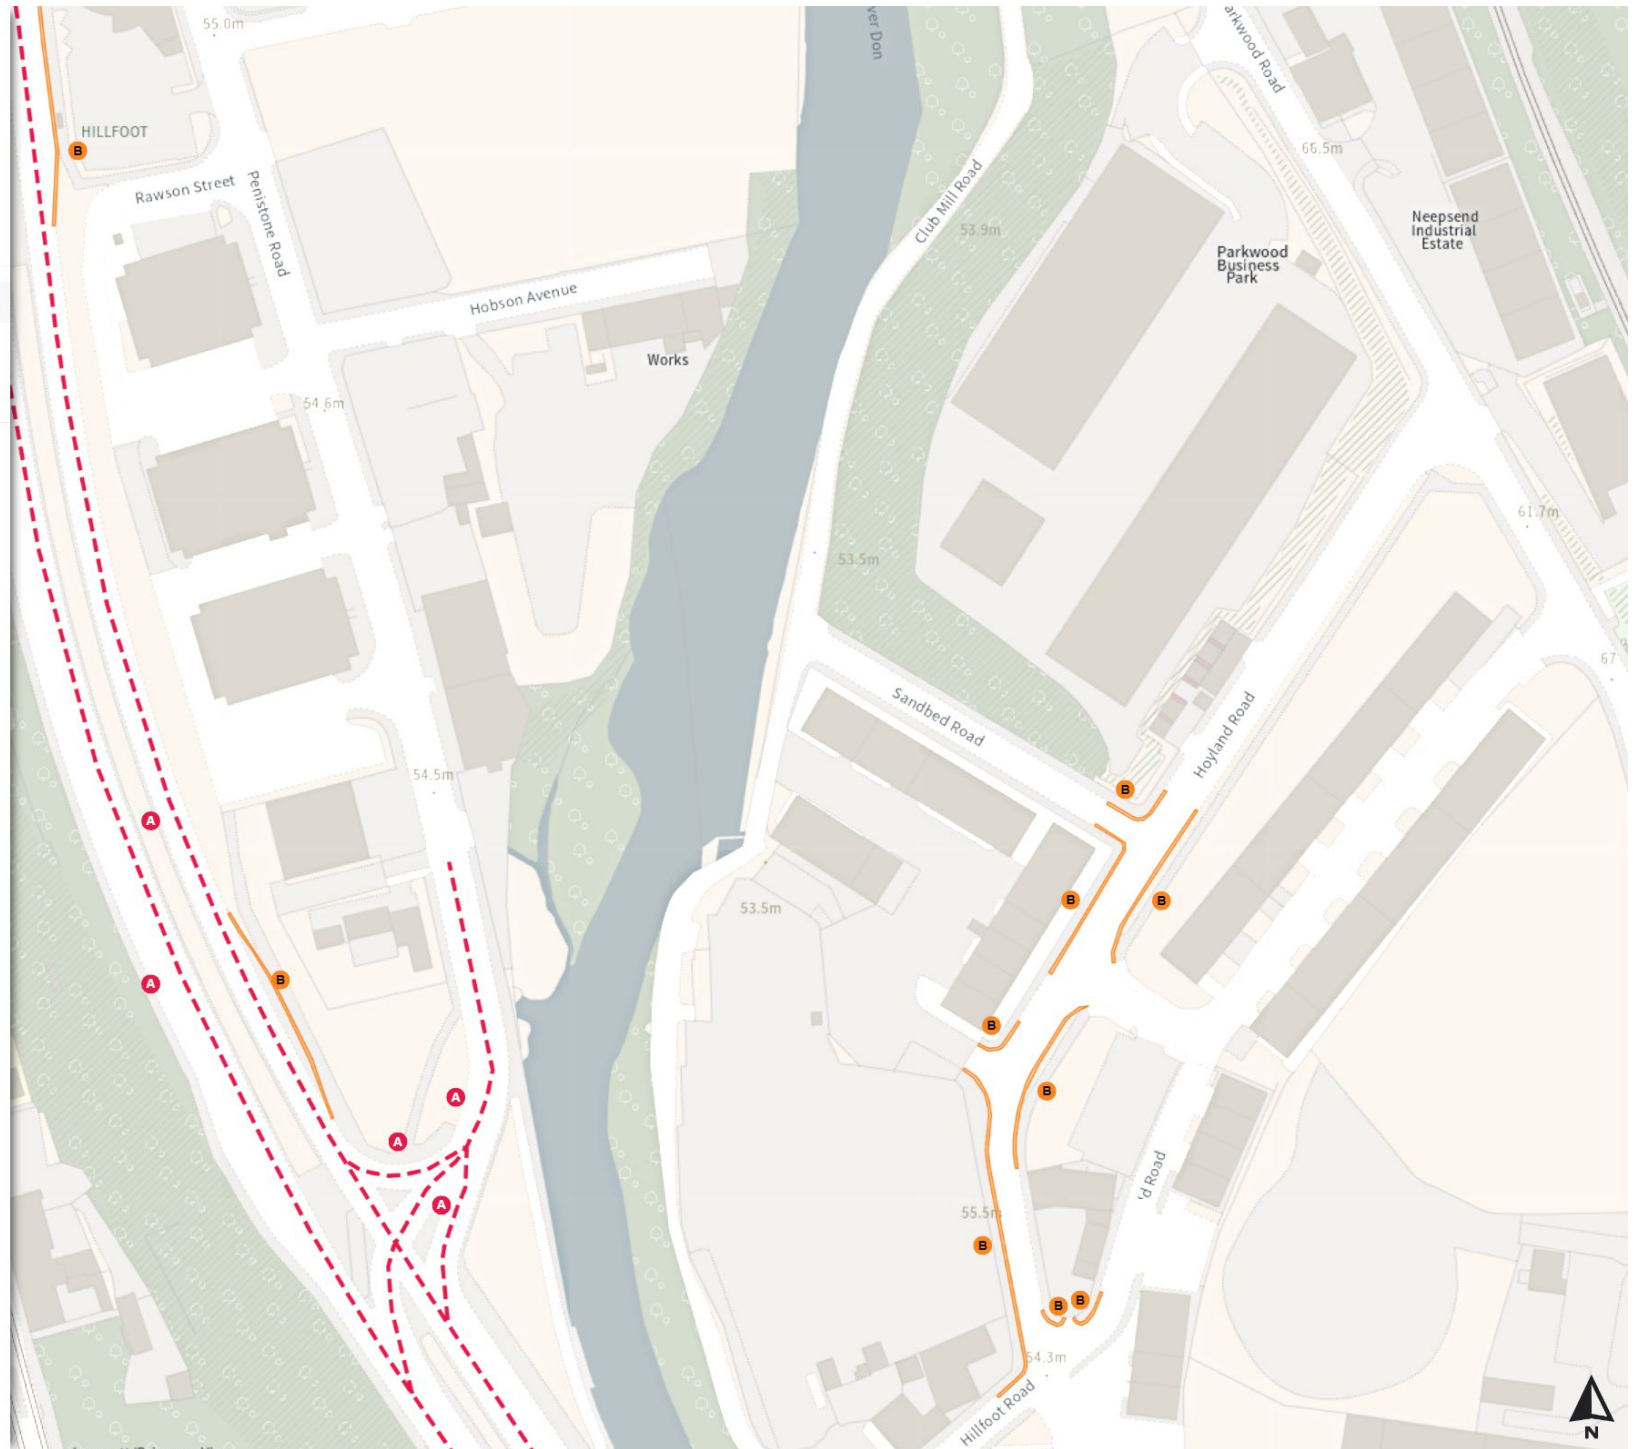

THE SHEFFIELD CITY COUNCIL (STOPPING RESTRICTIONS, WAITING RESTRICTIONS, LOADING RESTRICTIONS & PARKING PLACES) (MAP SCHEDULE) ORDER 2024

Map 240 of 794

Added

- Clearway
- At all times
- No waiting at any time
- At all times

0 20 40 60m

Scale: 1:1250

North-West: 434043.021, 389276.96
South-East: 434468.601, 388902.983

© Crown copyright and database rights 2024 Ordnance Survey.
You are not permitted to copy, sub-license, distribute or sell any of this data to third parties in any form. Licence number 100018816