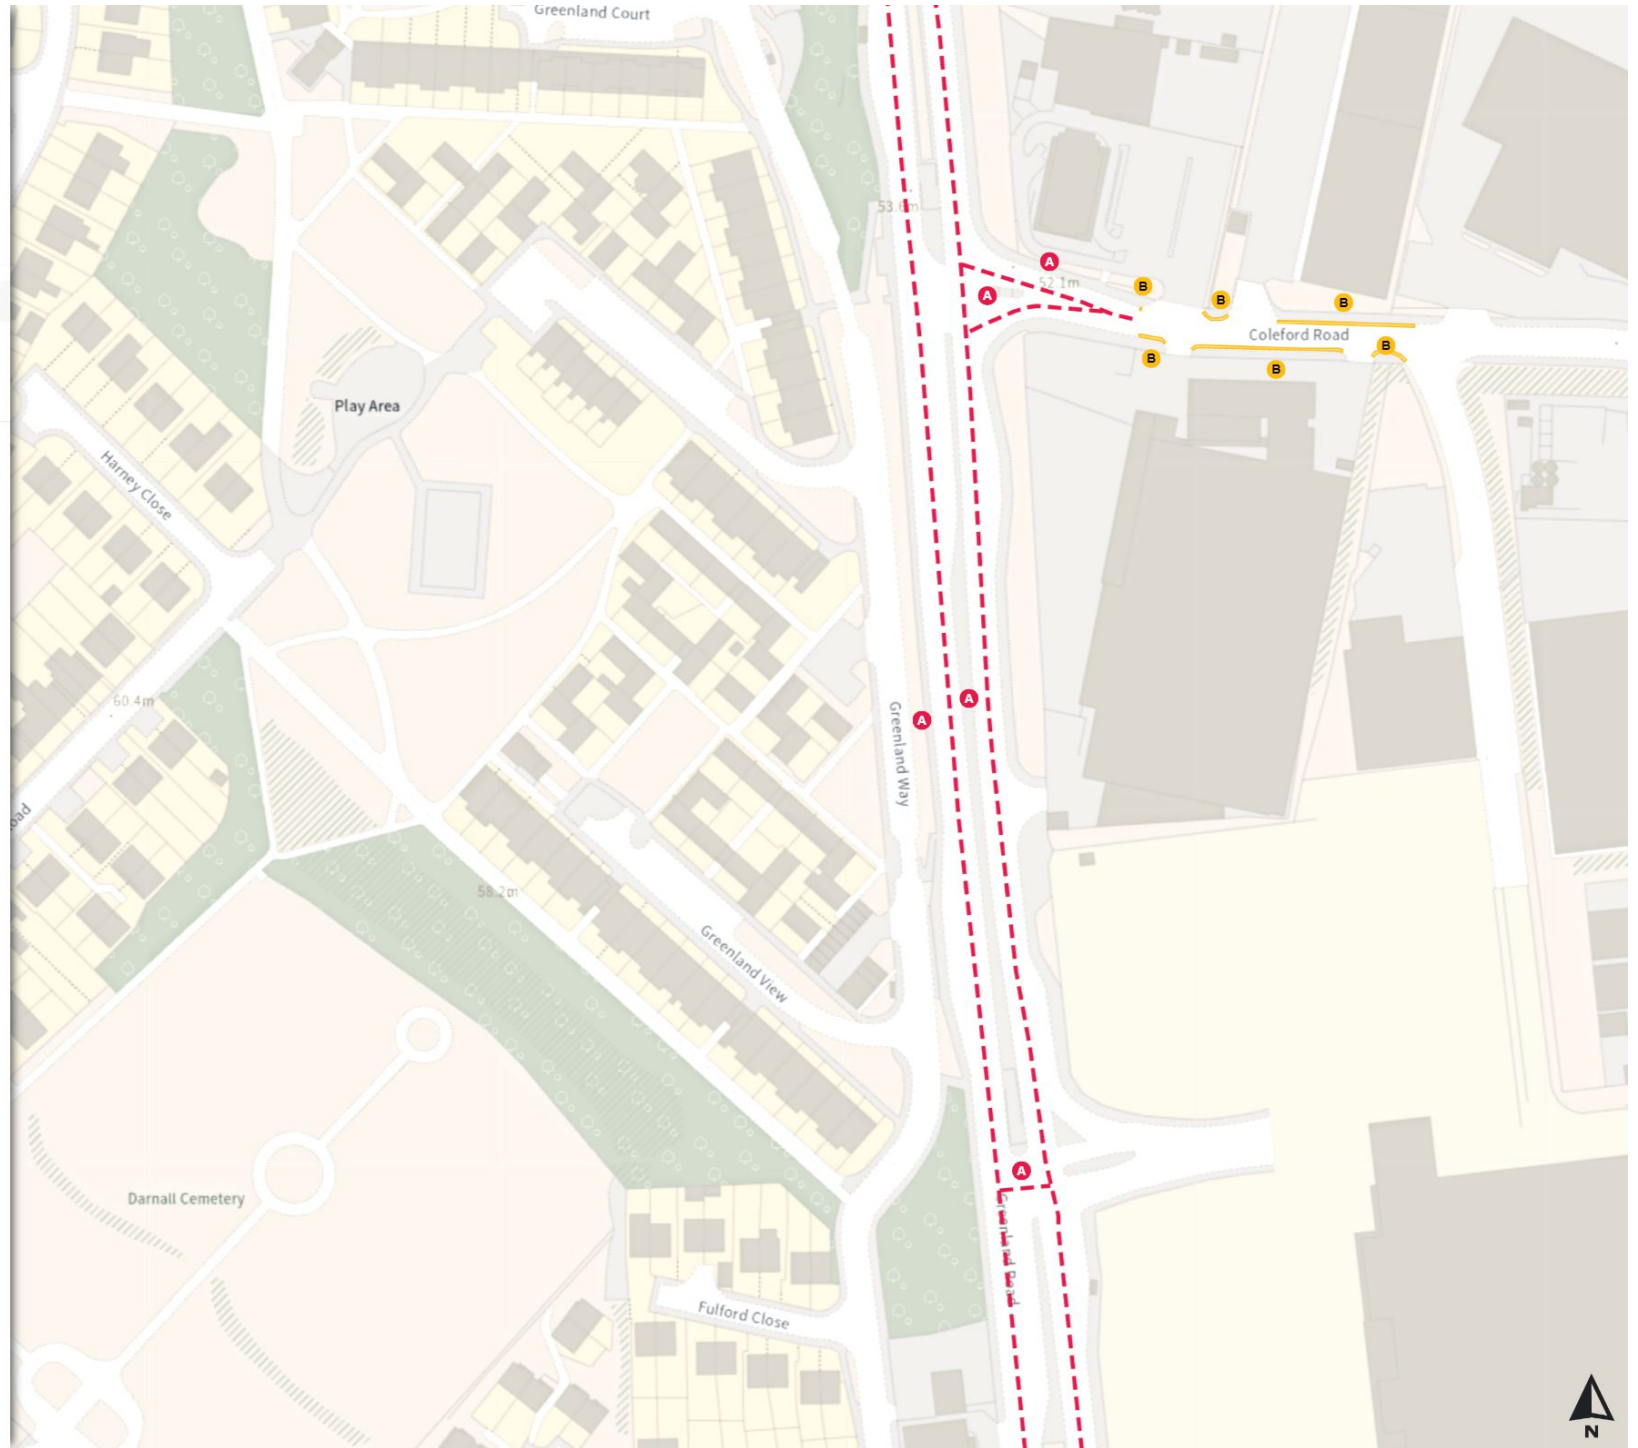

THE SHEFFIELD CITY COUNCIL (STOPPING RESTRICTIONS, WAITING RESTRICTIONS, LOADING RESTRICTIONS & PARKING PLACES) (MAP SCHEDULE) ORDER 2024

Map 307 of 794

Added

- Clearway
- A At all times
- No waiting
- B Mon-Sat 08:00-18:30

0 20 40 60m

Scale: 1:1250

North-West: 439090.285, 388577.097
South-East: 439516.329, 388203.512

© Crown copyright and database rights 2024 Ordnance Survey.
You are not permitted to copy, sub-license, distribute or sell any of this data to third parties in any form. Licence number 100018816