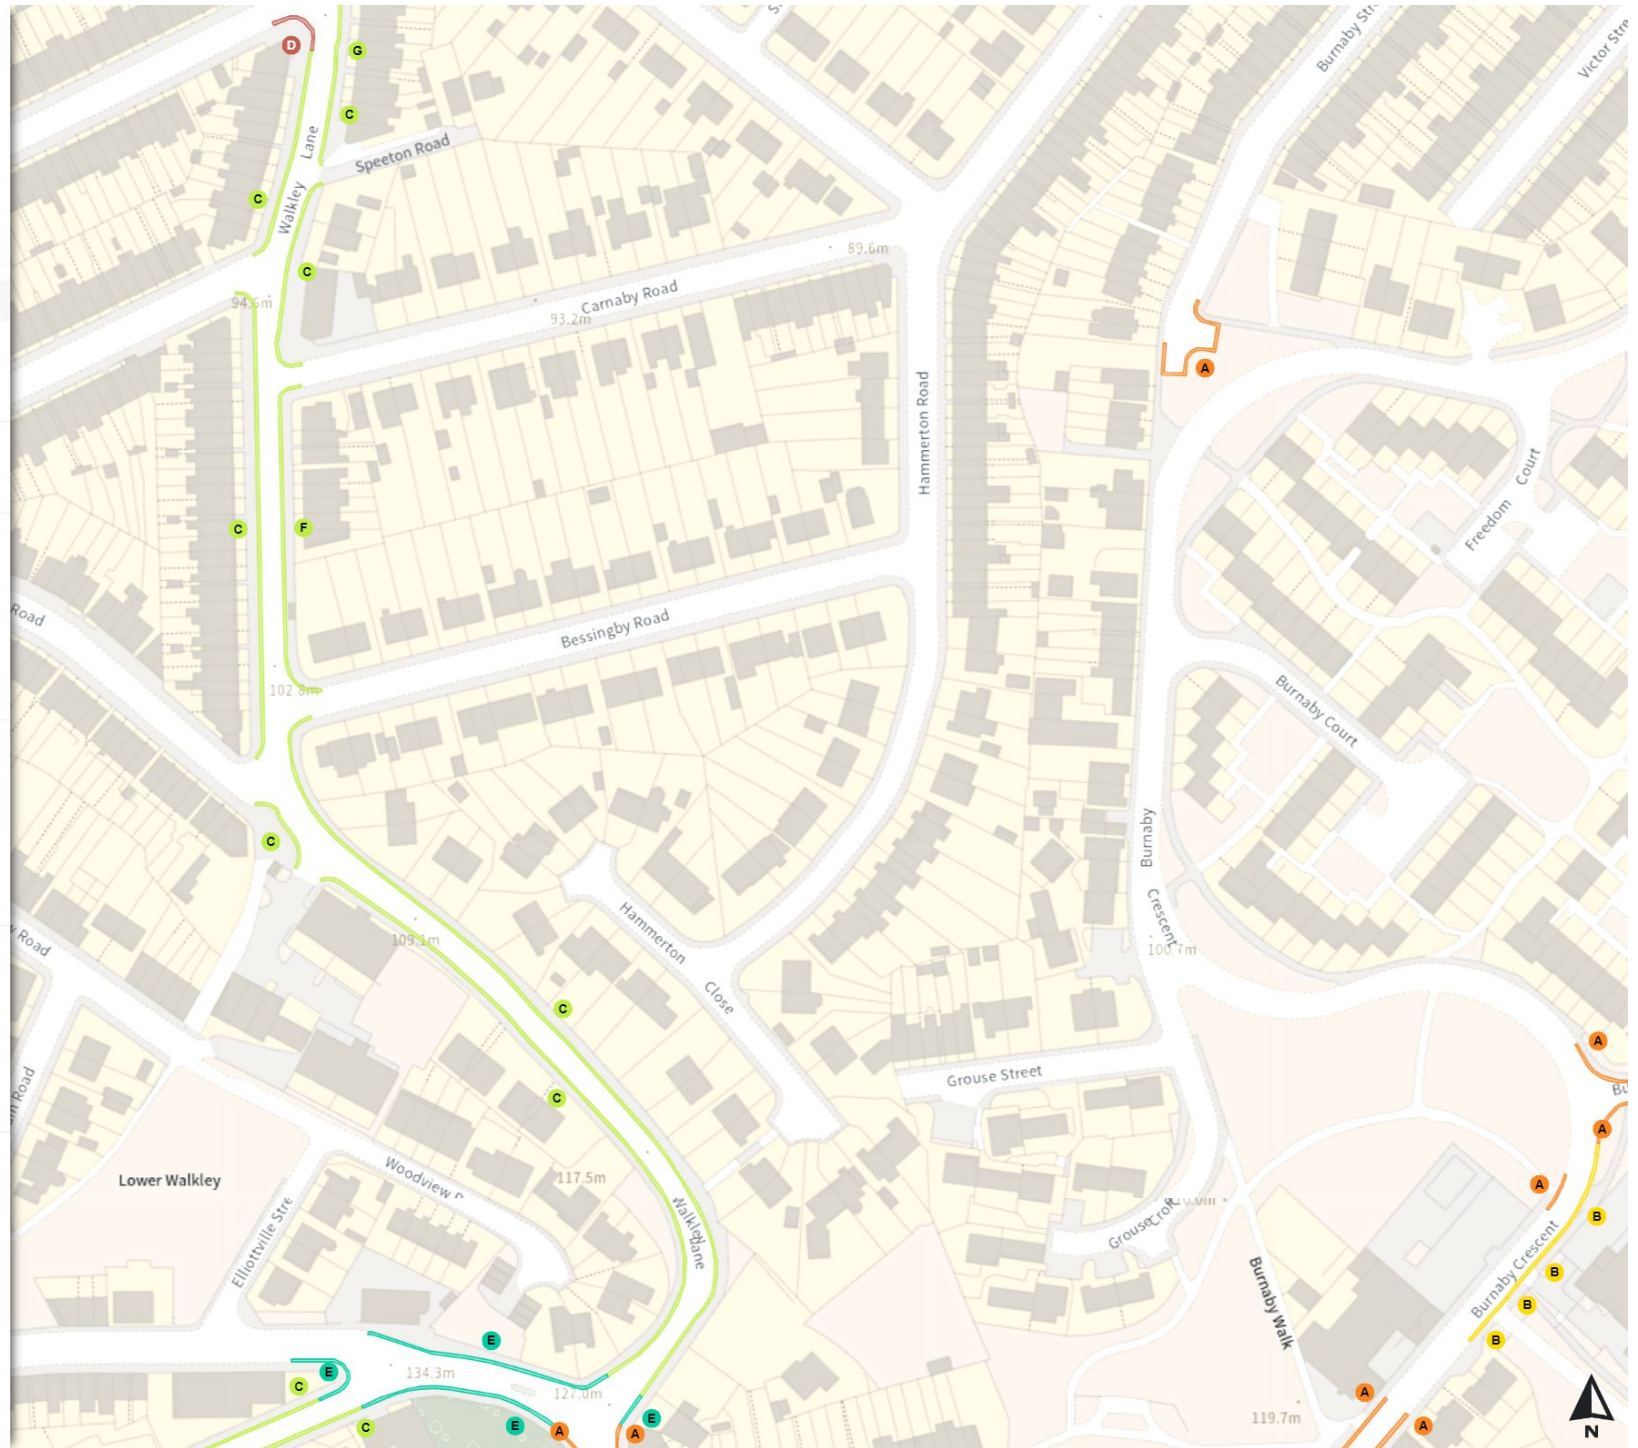

0 20 40 60m

Scale: 1:1250

North-West: 433218.544, 389271.137
South-East: 433644.058, 388897.086

© Crown copyright and database rights 2024 Ordnance Survey.
You are not permitted to copy, sub-license, distribute or sell any of this data to third parties in any form. Licence number 100018816