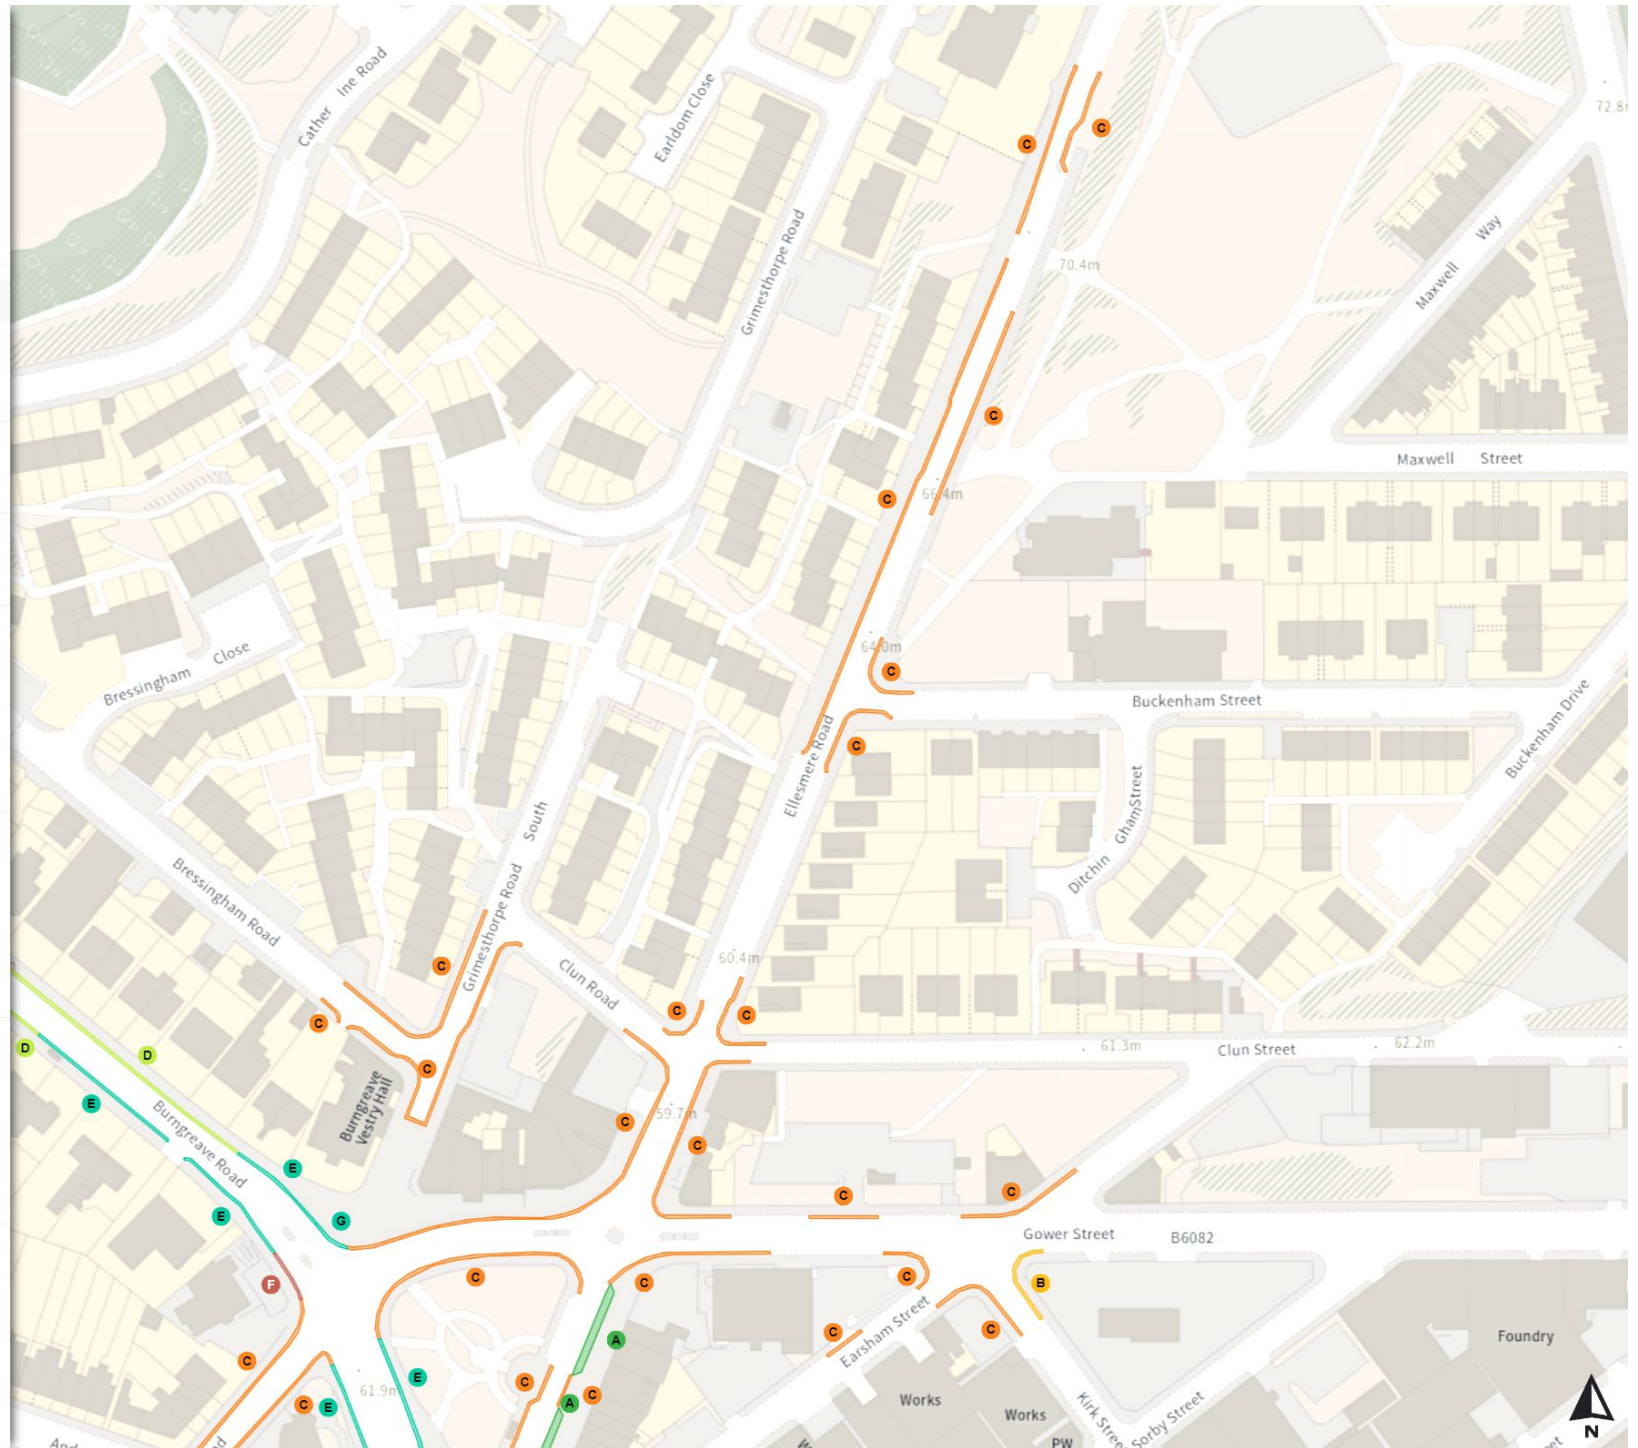

At all times

No loading at any time

At all times

0 20 40 60m

Scale: 1:1250

North-West: 436018.639, 388922.108
South-East: 436444.408, 388548.278

© Crown copyright and database rights 2024 Ordnance Survey.
You are not permitted to copy, sub-license, distribute or sell any of this data to third parties in any form. Licence number 100018816