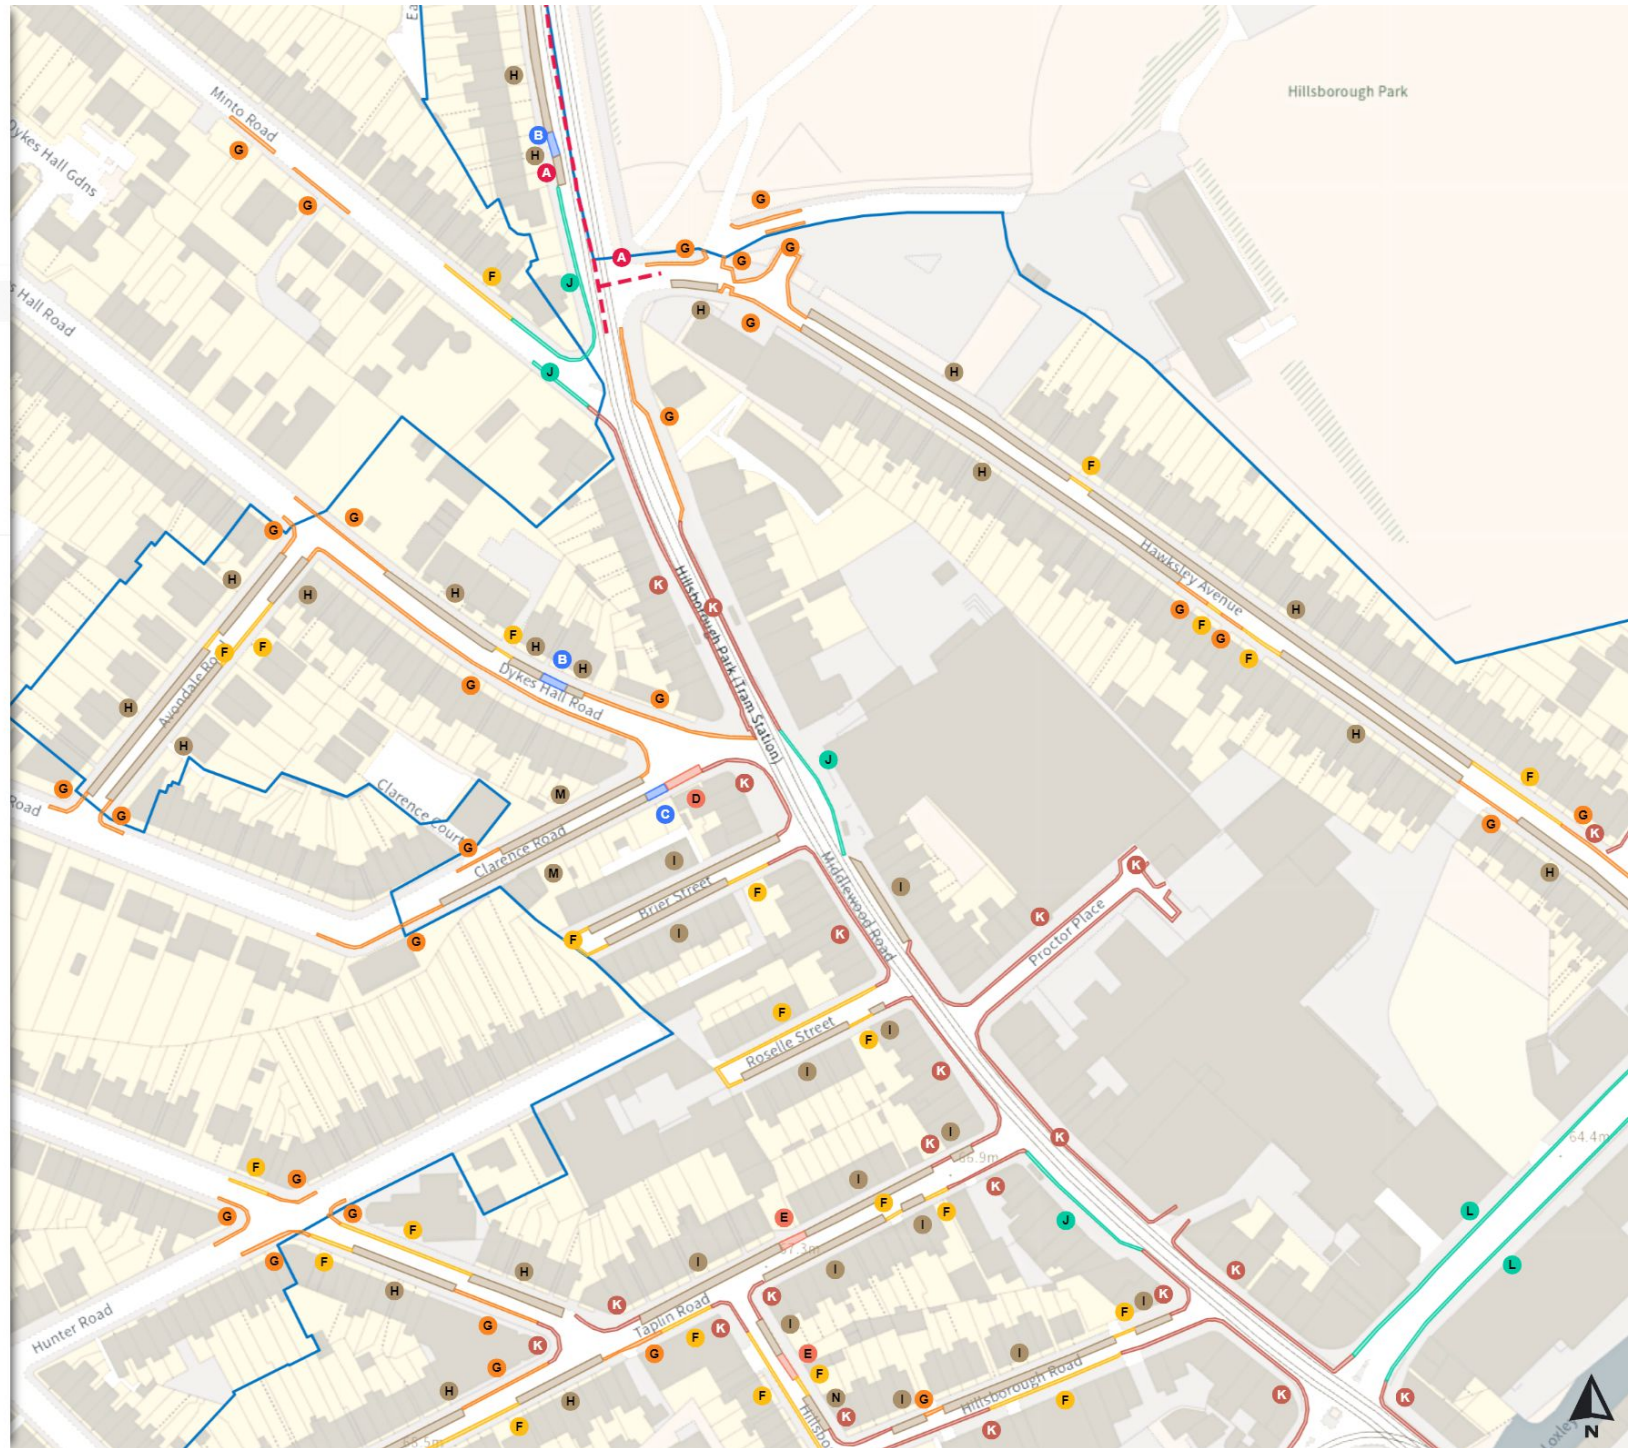

THE SHEFFIELD CITY COUNCIL (STOPPING RESTRICTIONS, WAITING RESTRICTIONS, LOADING RESTRICTIONS & PARKING PLACES) (MAP SCHEDULE) ORDER 2024

Map 199c of 794

Added

- Shared
- M Paid-for parking place
  Mon-Sat 08:00-18:30 4h
- M Permit holders parking place (Hillsborough)
  Mon-Sat 08:00-18:30
- Shared
- N Paid-for parking place
  Mon-Sat 08:00-18:30 2h
- N Permit holders parking place (Hillsborough)
  Mon-Sat 08:00-18:30

0 20 40 60m

Scale: 1:1250

North-West: 432910.969, 390007.688
South-East: 433336.393, 389633.668

© Crown copyright and database rights 2024 Ordnance Survey.
You are not permitted to copy, sub-license, distribute or sell any of this data to third parties in any form. Licence number 100018816