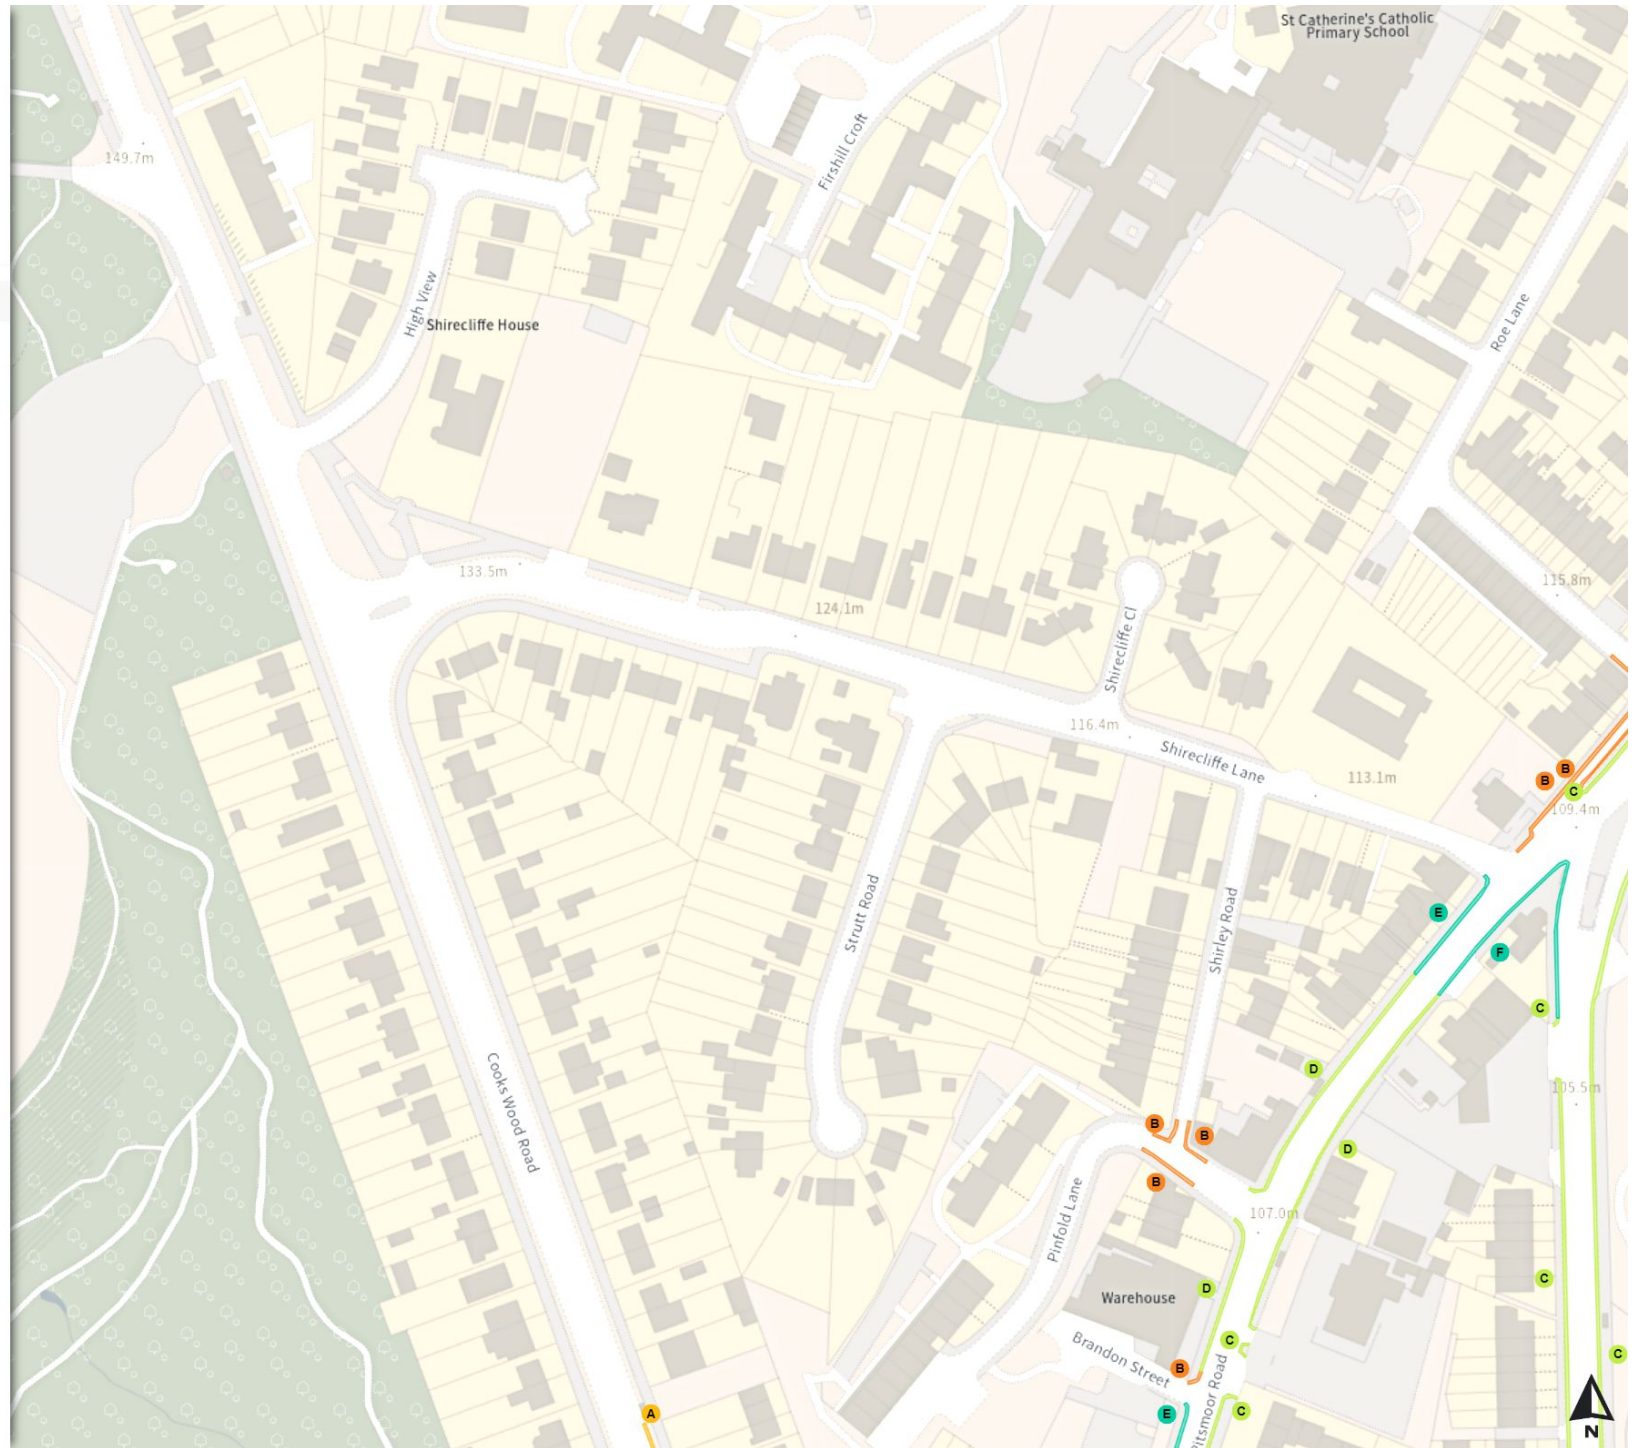

THE SHEFFIELD CITY COUNCIL (STOPPING RESTRICTIONS, WAITING RESTRICTIONS, LOADING RESTRICTIONS & PARKING PLACES) (MAP SCHEDULE) ORDER 2024

Map 221b of 794

Added

Shared

No waiting at any time
At all times

No loading
Mon-Fri 07:30-09:30 16:00-18:30

0 20 40 60m

Scale: 1:1250

North-West: 435252.301, 389655.12
South-East: 435677.944, 389281.28

© Crown copyright and database rights 2024 Ordnance Survey.
You are not permitted to copy, sub-license, distribute or sell any of this data to third parties in any form. Licence number 100018816