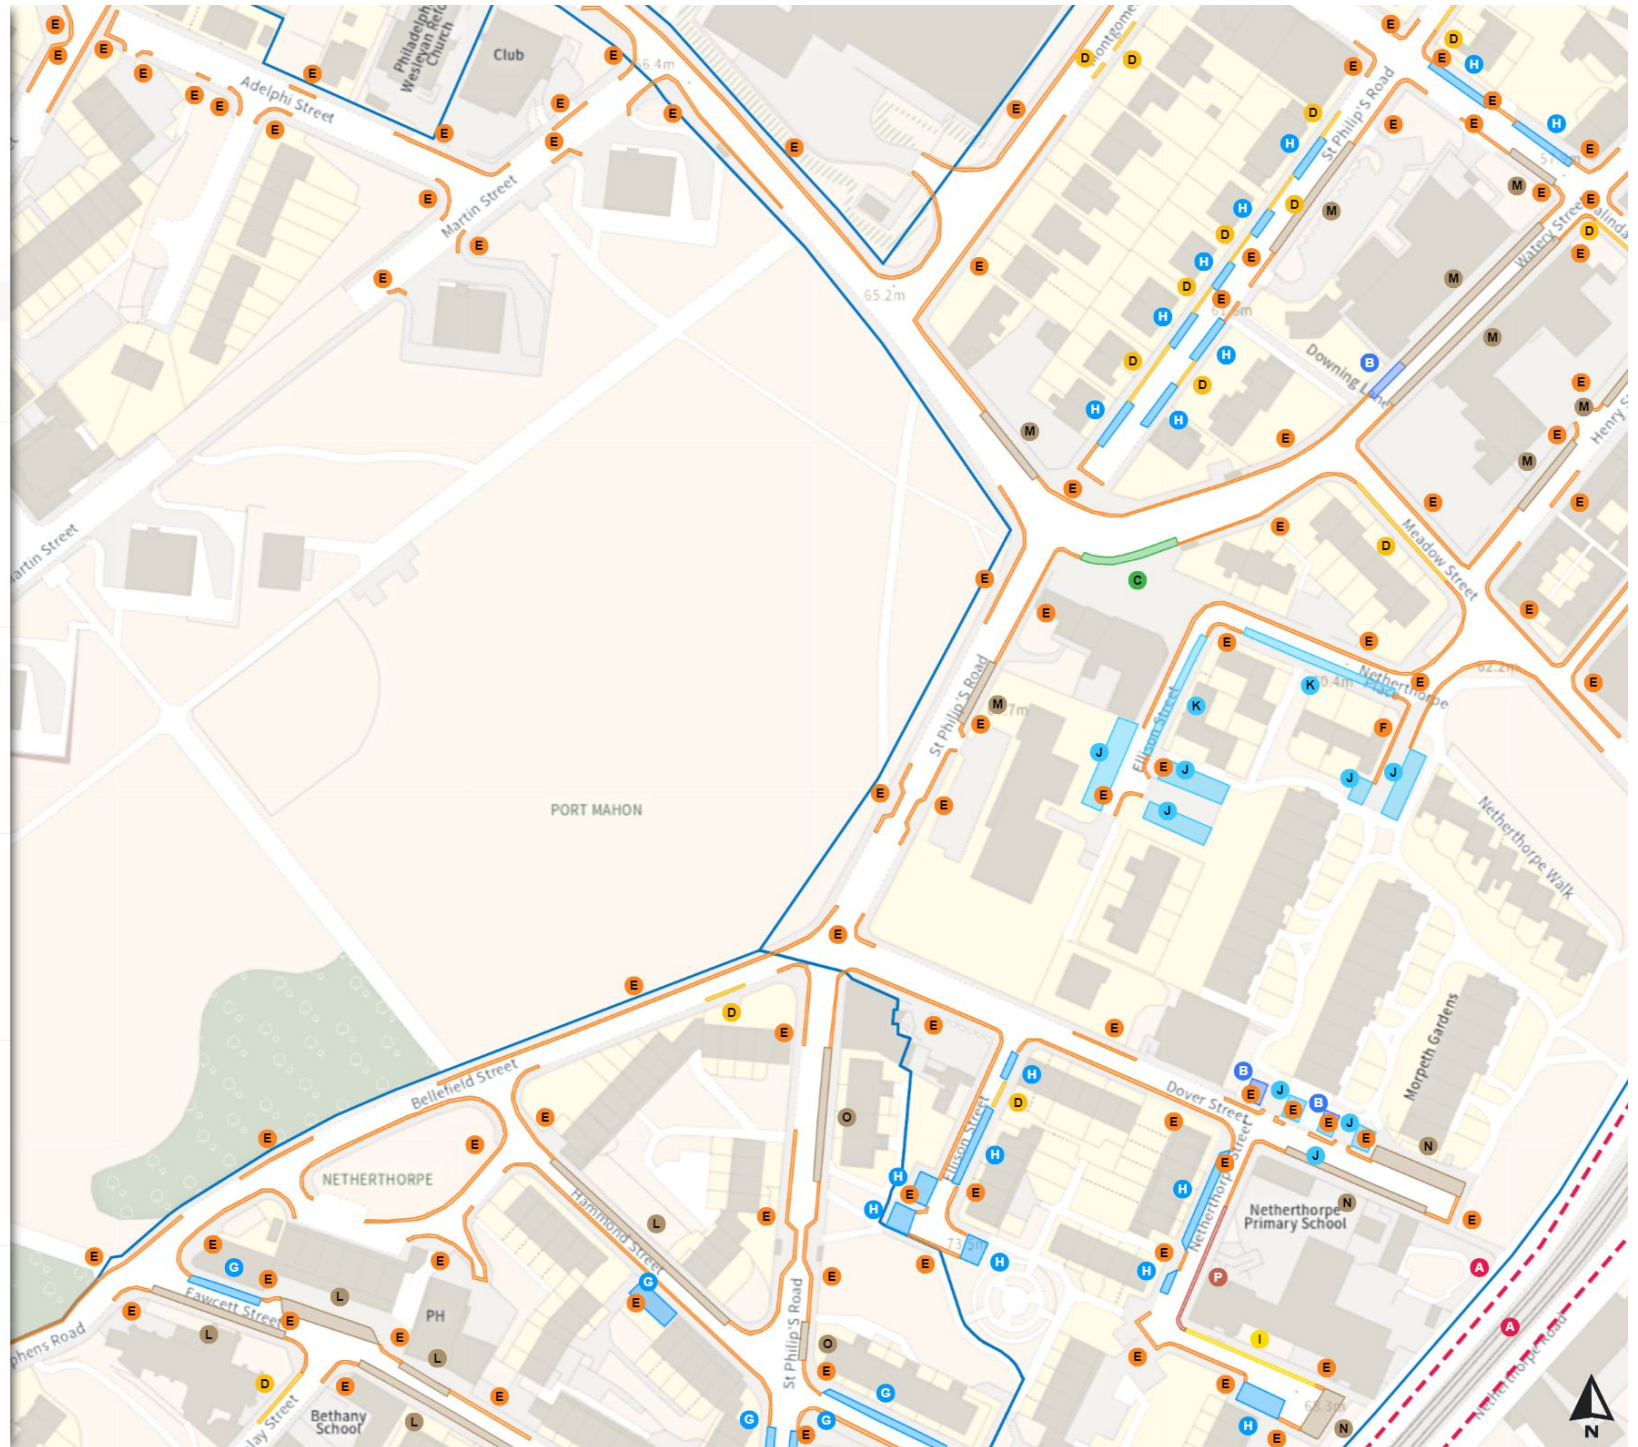

THE SHEFFIELD CITY COUNCIL (STOPPING RESTRICTIONS, WAITING RESTRICTIONS, LOADING RESTRICTIONS & PARKING PLACES) (MAP SCHEDULE) ORDER 2024

Map 313b of 794

Added

Resident permit holders parking place (Meadow Street)

Mon-Fri 08:00-18:30

Shared

Free parking place

Mon-Fri 08:00-18:30 4h 4h

Permit holders parking place (Fawcett Street)

Mon-Fri 08:00-18:30

Shared

Free parking place

Mon-Fri 08:00-18:30 4h 4h

Permit holders parking place (Meadow Street)

Mon-Fri 08:00-18:30

Shared

Free parking place

Mon-Fri 08:00-18:30 2h 2h

Permit holders parking place (Meadow Street)

Mon-Fri 08:00-18:30

Shared

Free parking place

Mon-Fri 08:00-18:30 2h 2h

Permit holders parking place (Fawcett Street)

Mon-Fri 08:00-18:30

0 20 40 60m

Scale: 1:1250

North-West: 434261.436, 388170.456
South-East: 434687.131, 387796.411

© Crown copyright and database rights 2024 Ordnance Survey.
You are not permitted to copy, sub-license, distribute or sell any of this data to third parties in any form. Licence number 100018816