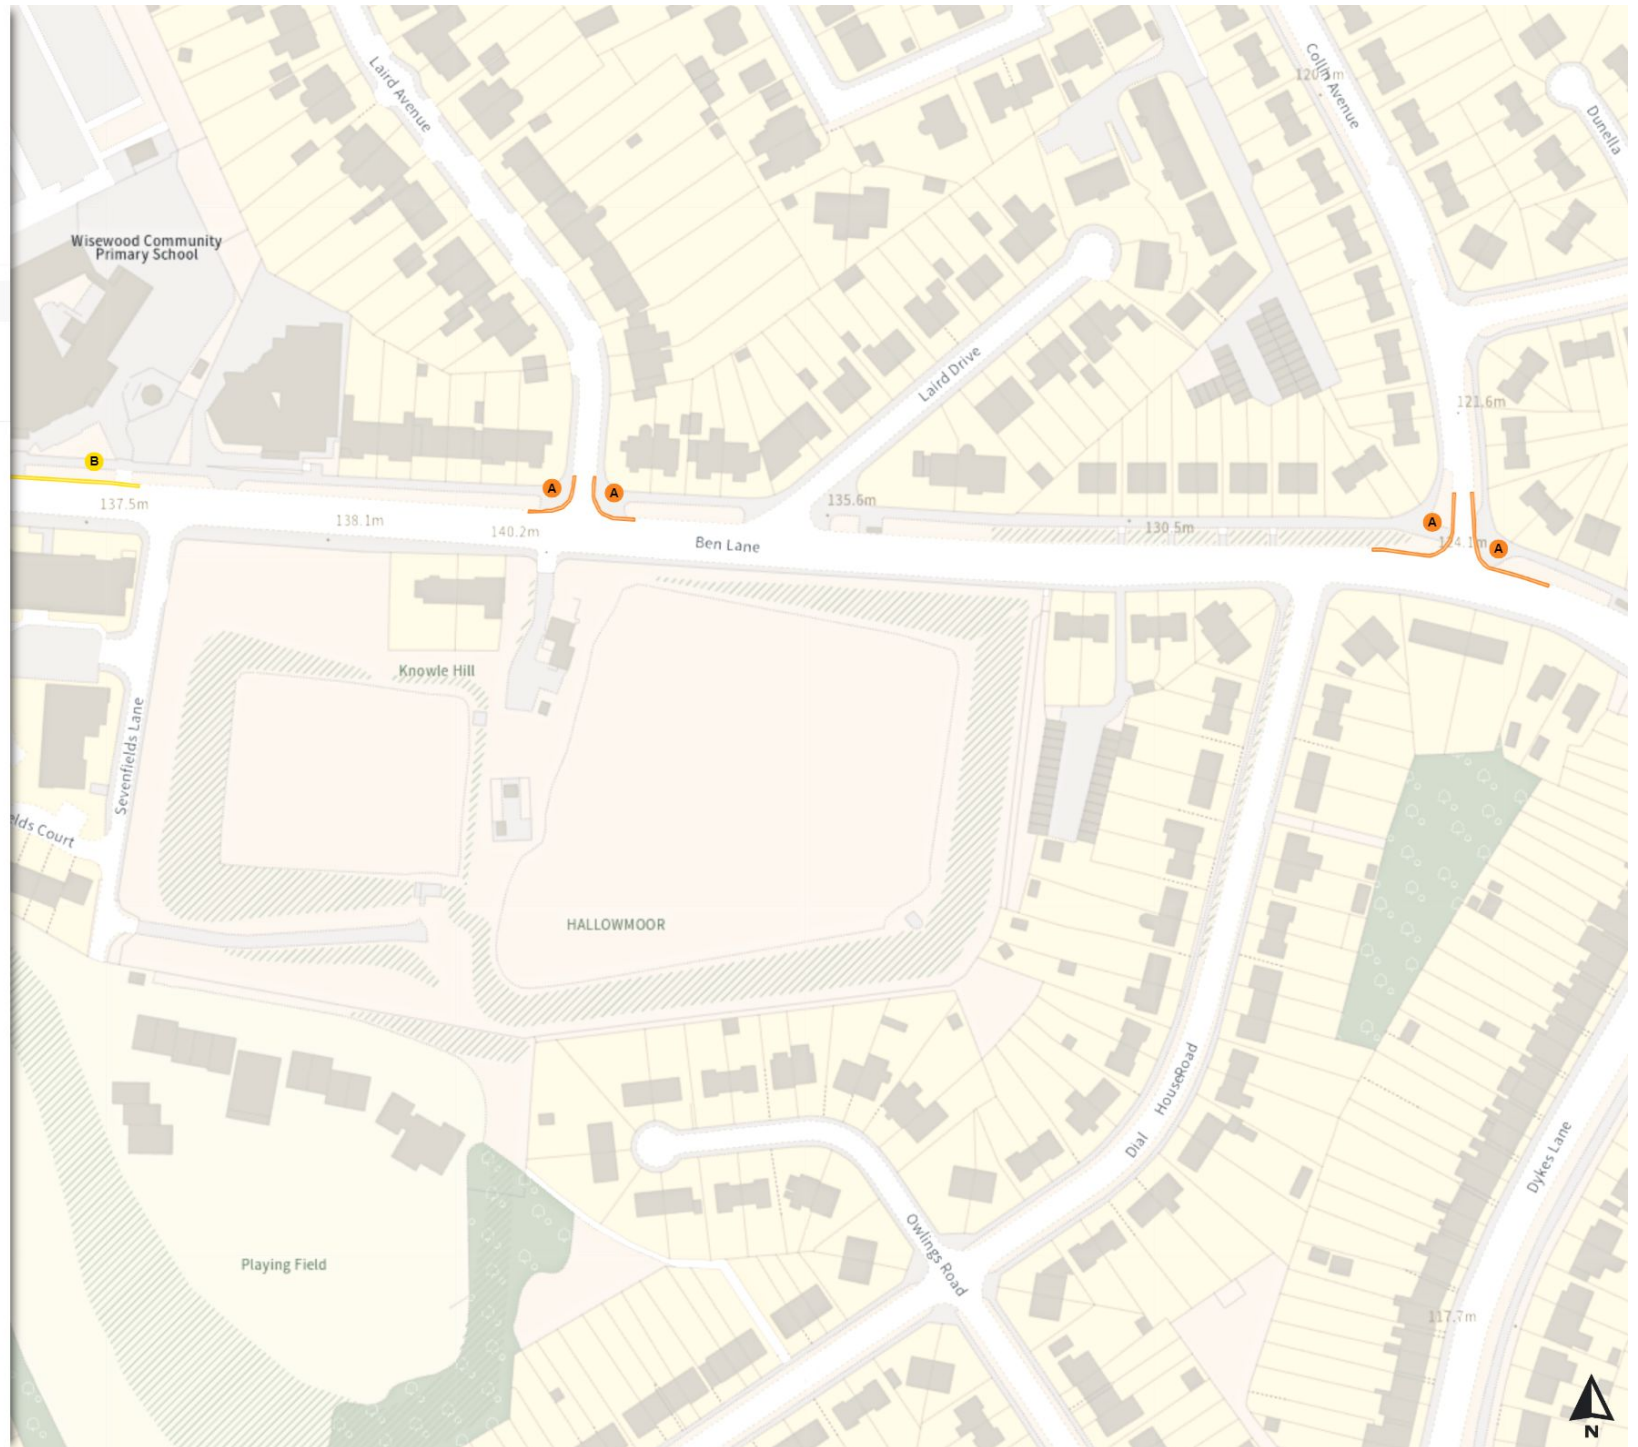

THE SHEFFIELD CITY COUNCIL (STOPPING RESTRICTIONS, WAITING RESTRICTIONS, LOADING RESTRICTIONS & PARKING PLACES) (MAP SCHEDULE) ORDER 2024

Map 176 of 794

Added

- No waiting at any time
- At all times
- Prohibition of stopping on school entrance markings
- At all times

0 20 40 60m

Scale: 1:1250

North-West: 432056.492, 390371.336
South-East: 432481.816, 389997.269

© Crown copyright and database rights 2024 Ordnance Survey.
You are not permitted to copy, sub-license, distribute or sell any of this data to third parties in any form. Licence number 100018816