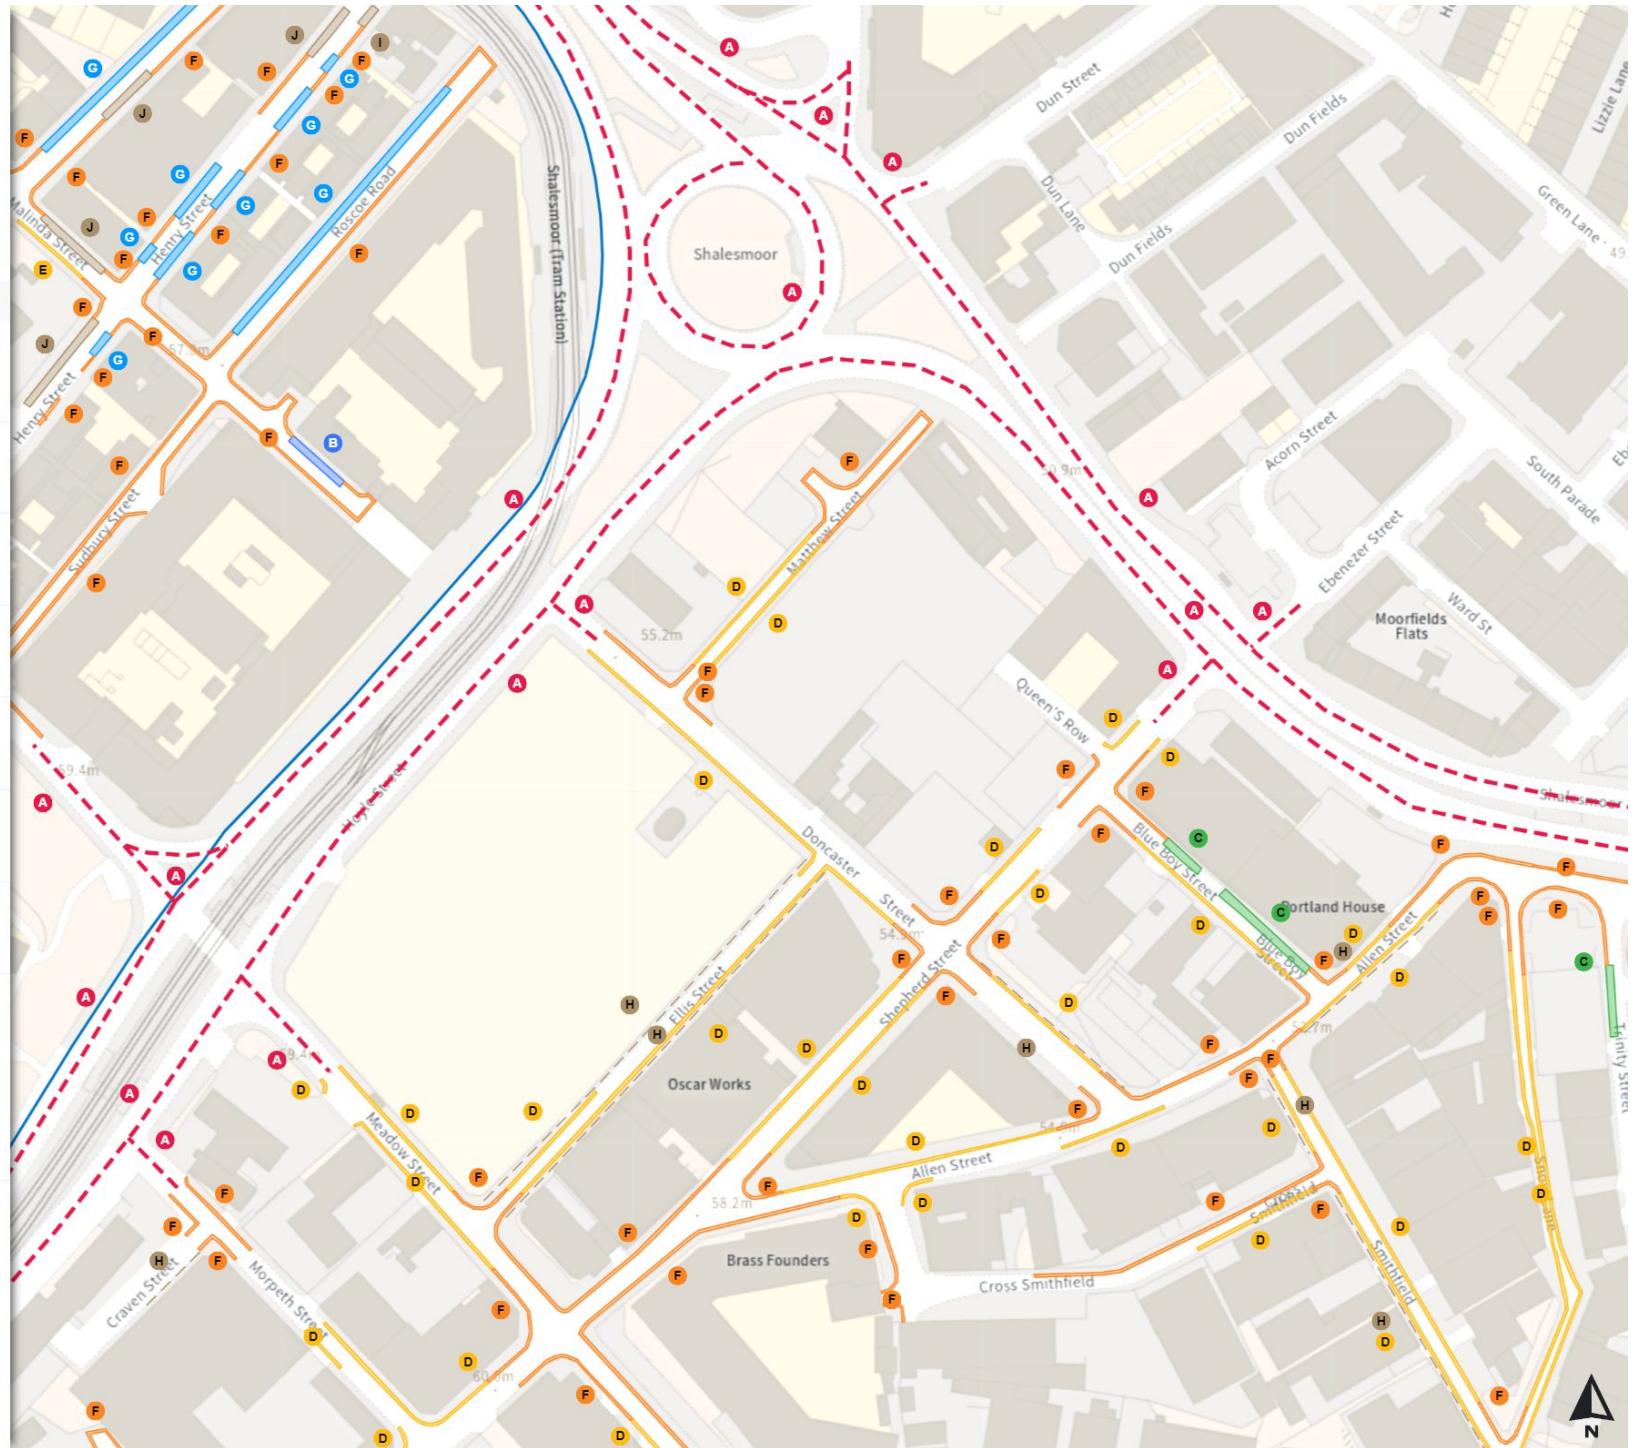

THE SHEFFIELD CITY COUNCIL (STOPPING RESTRICTIONS, WAITING RESTRICTIONS, LOADING RESTRICTIONS & PARKING PLACES) (MAP SCHEDULE) ORDER 2024

Map 314a of 794

Added

- **Clearway**
  - A At all times
- **Disabled persons' badge holders parking place**
  - B At all times
- **Free parking place**
  - C Mon-Sat 08:00-18:30 2h 2h
- **No waiting**
  - D Mon-Sat 08:00-18:30
  - E Mon-Fri 08:00-18:30
- **No waiting at any time**
  - F At all times
- **Permit holders parking place (Meadow Street)**
  - G Mon-Fri 08:00-18:30
- **Shared**
  - H No stopping on the verge At all times
  - H No stopping on the footway At all times

0 20 40 60m

Scale: 1:1250

North-West: 434673.86, 388173.441
South-East: 435099.588, 387799.432

© Crown copyright and database rights 2024 Ordnance Survey.
You are not permitted to copy, sub-license, distribute or sell any of this data to third parties in any form. Licence number 100018816