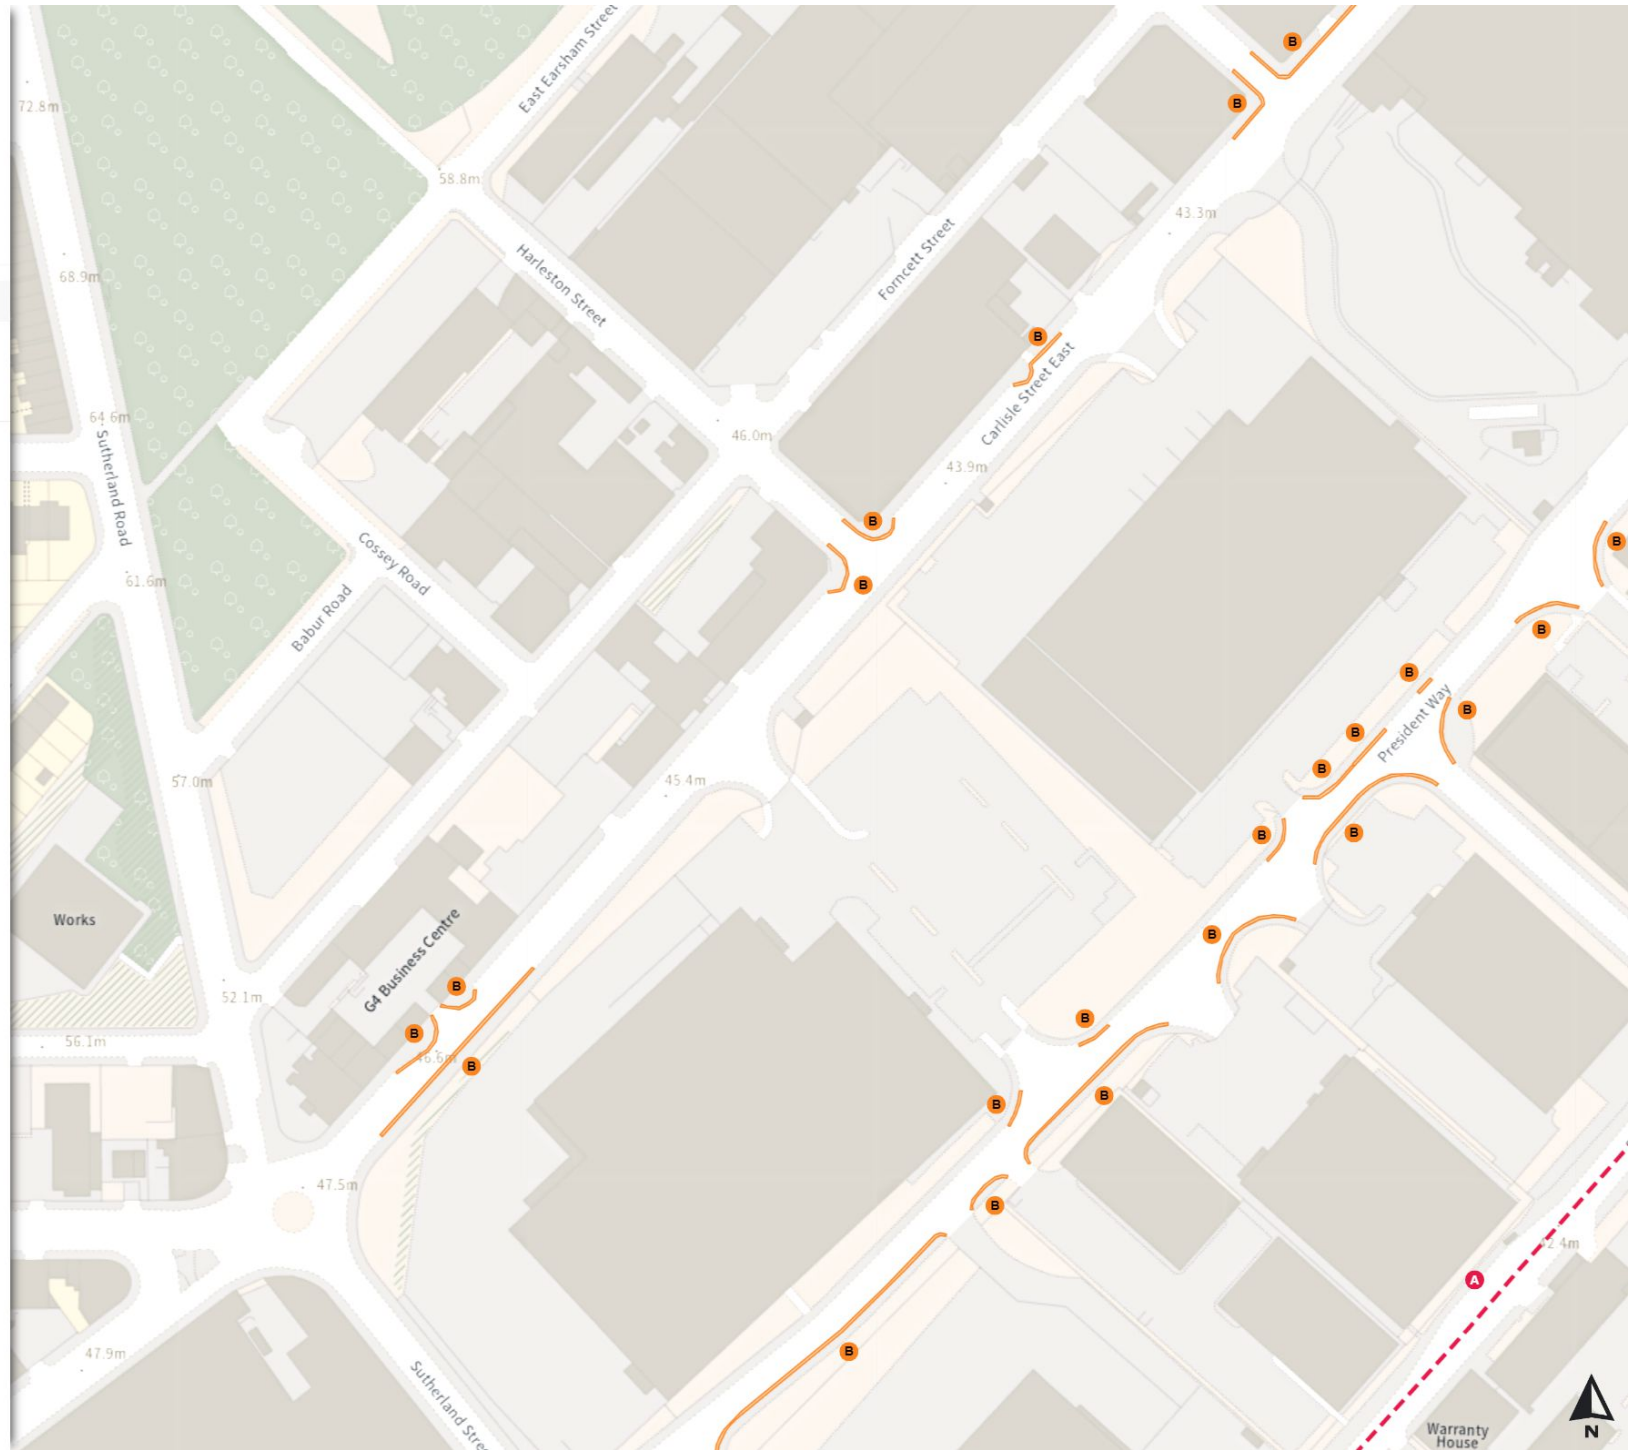

THE SHEFFIELD CITY COUNCIL (STOPPING RESTRICTIONS, WAITING RESTRICTIONS, LOADING RESTRICTIONS & PARKING PLACES) (MAP SCHEDULE) ORDER 2024

Map 273 of 794

Added

- Clearway
- At all times
- No waiting at any time
- At all times

0 20 40 60m

Scale: 1:1250

North-West: 436430.999, 388925.245
South-East: 436856.8, 388551.452

© Crown copyright and database rights 2024 Ordnance Survey.
You are not permitted to copy, sub-license, distribute or sell any of this data to third parties in any form. Licence number 100018816