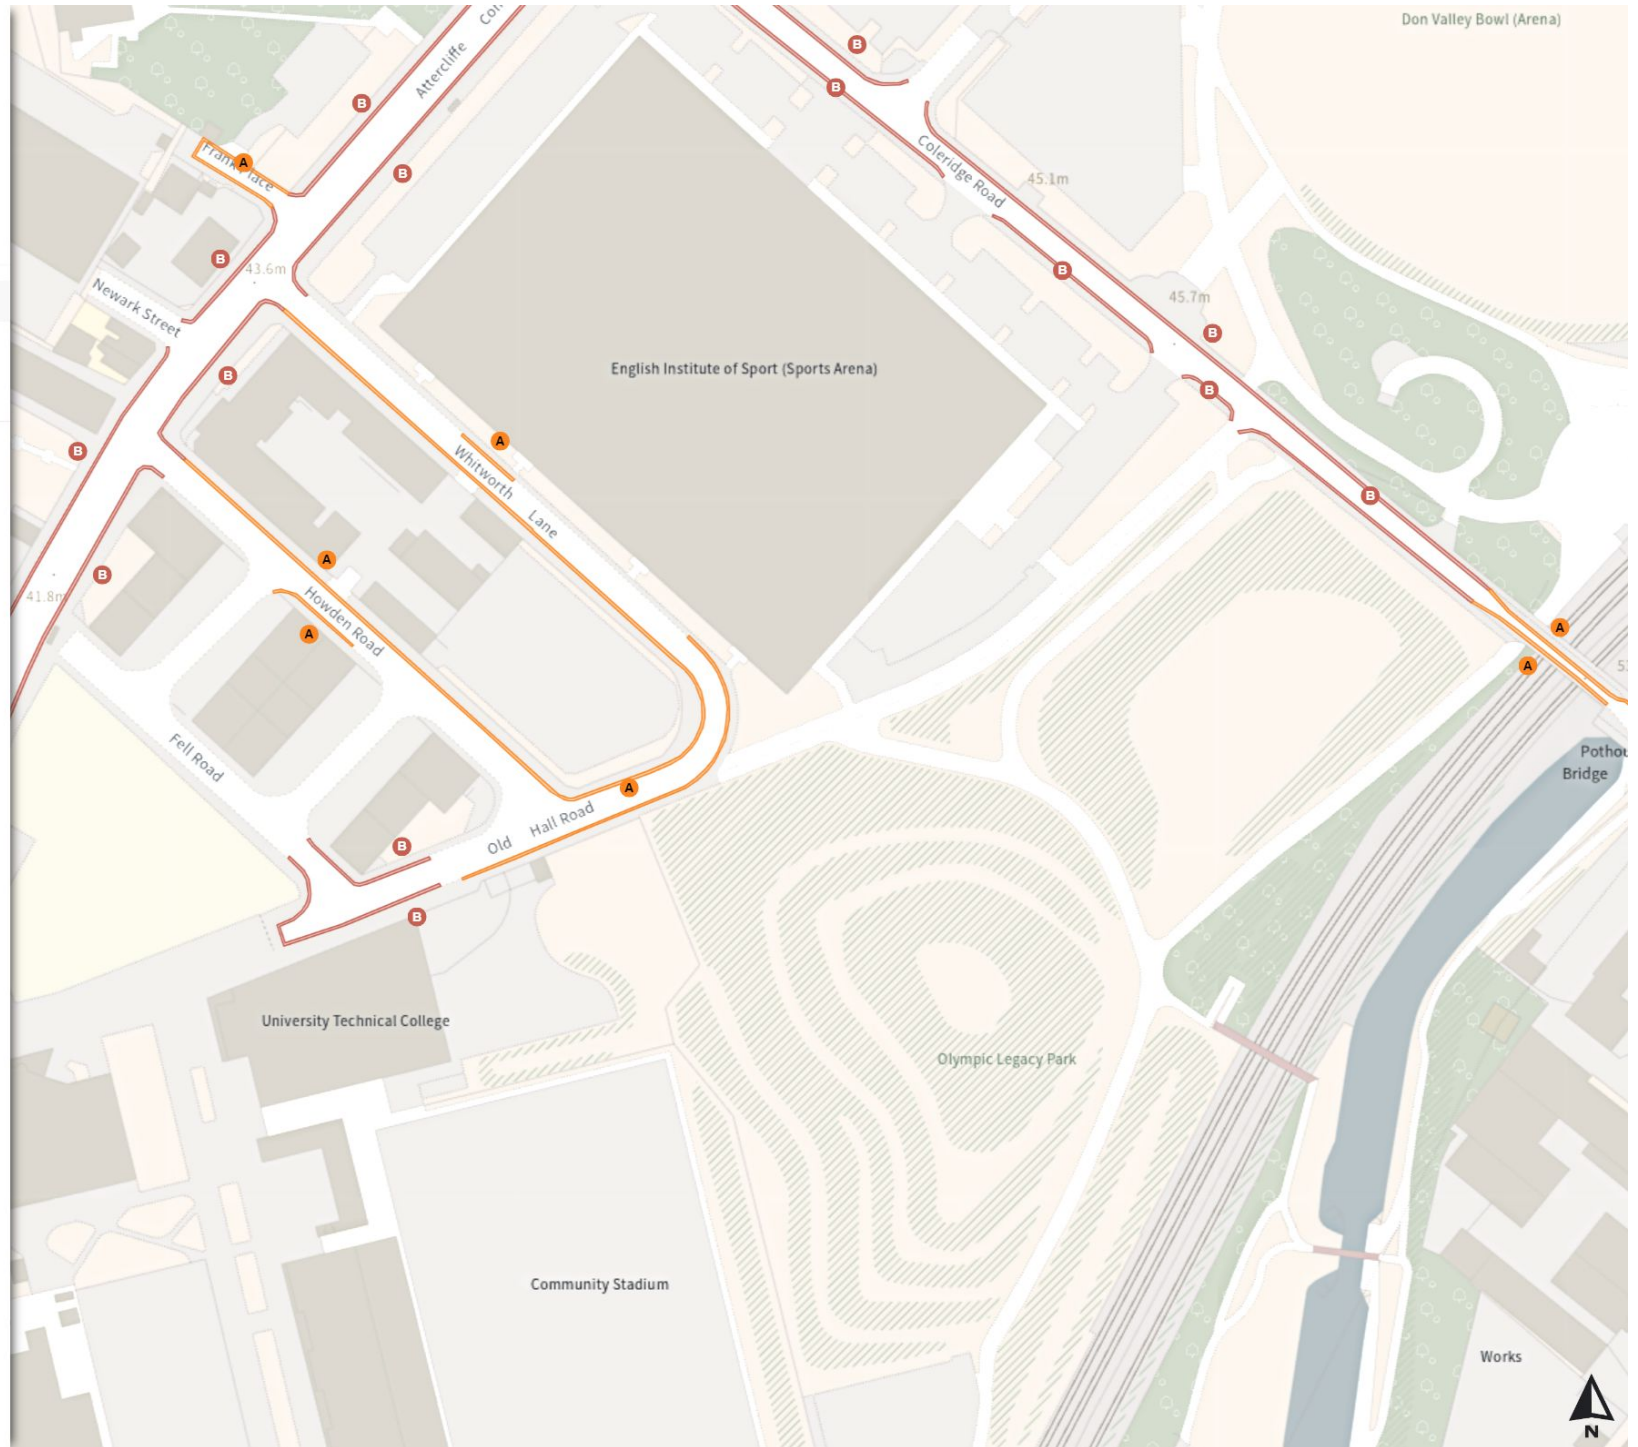

THE SHEFFIELD CITY COUNCIL (STOPPING RESTRICTIONS, WAITING RESTRICTIONS, LOADING RESTRICTIONS & PARKING PLACES) (MAP SCHEDULE) ORDER 2024

Map 249 of 794

Added

No waiting at any time

At all times

Shared

No waiting at any time
At all times

No loading at any time
At all times

0 20 40 60m

Scale: 1:1250

North-West: 438165.402, 389308.225
South-East: 438591.308, 388934.616

© Crown copyright and database rights 2024 Ordnance Survey.
You are not permitted to copy, sub-license, distribute or sell any of this data to third parties in any form. Licence number 100018816