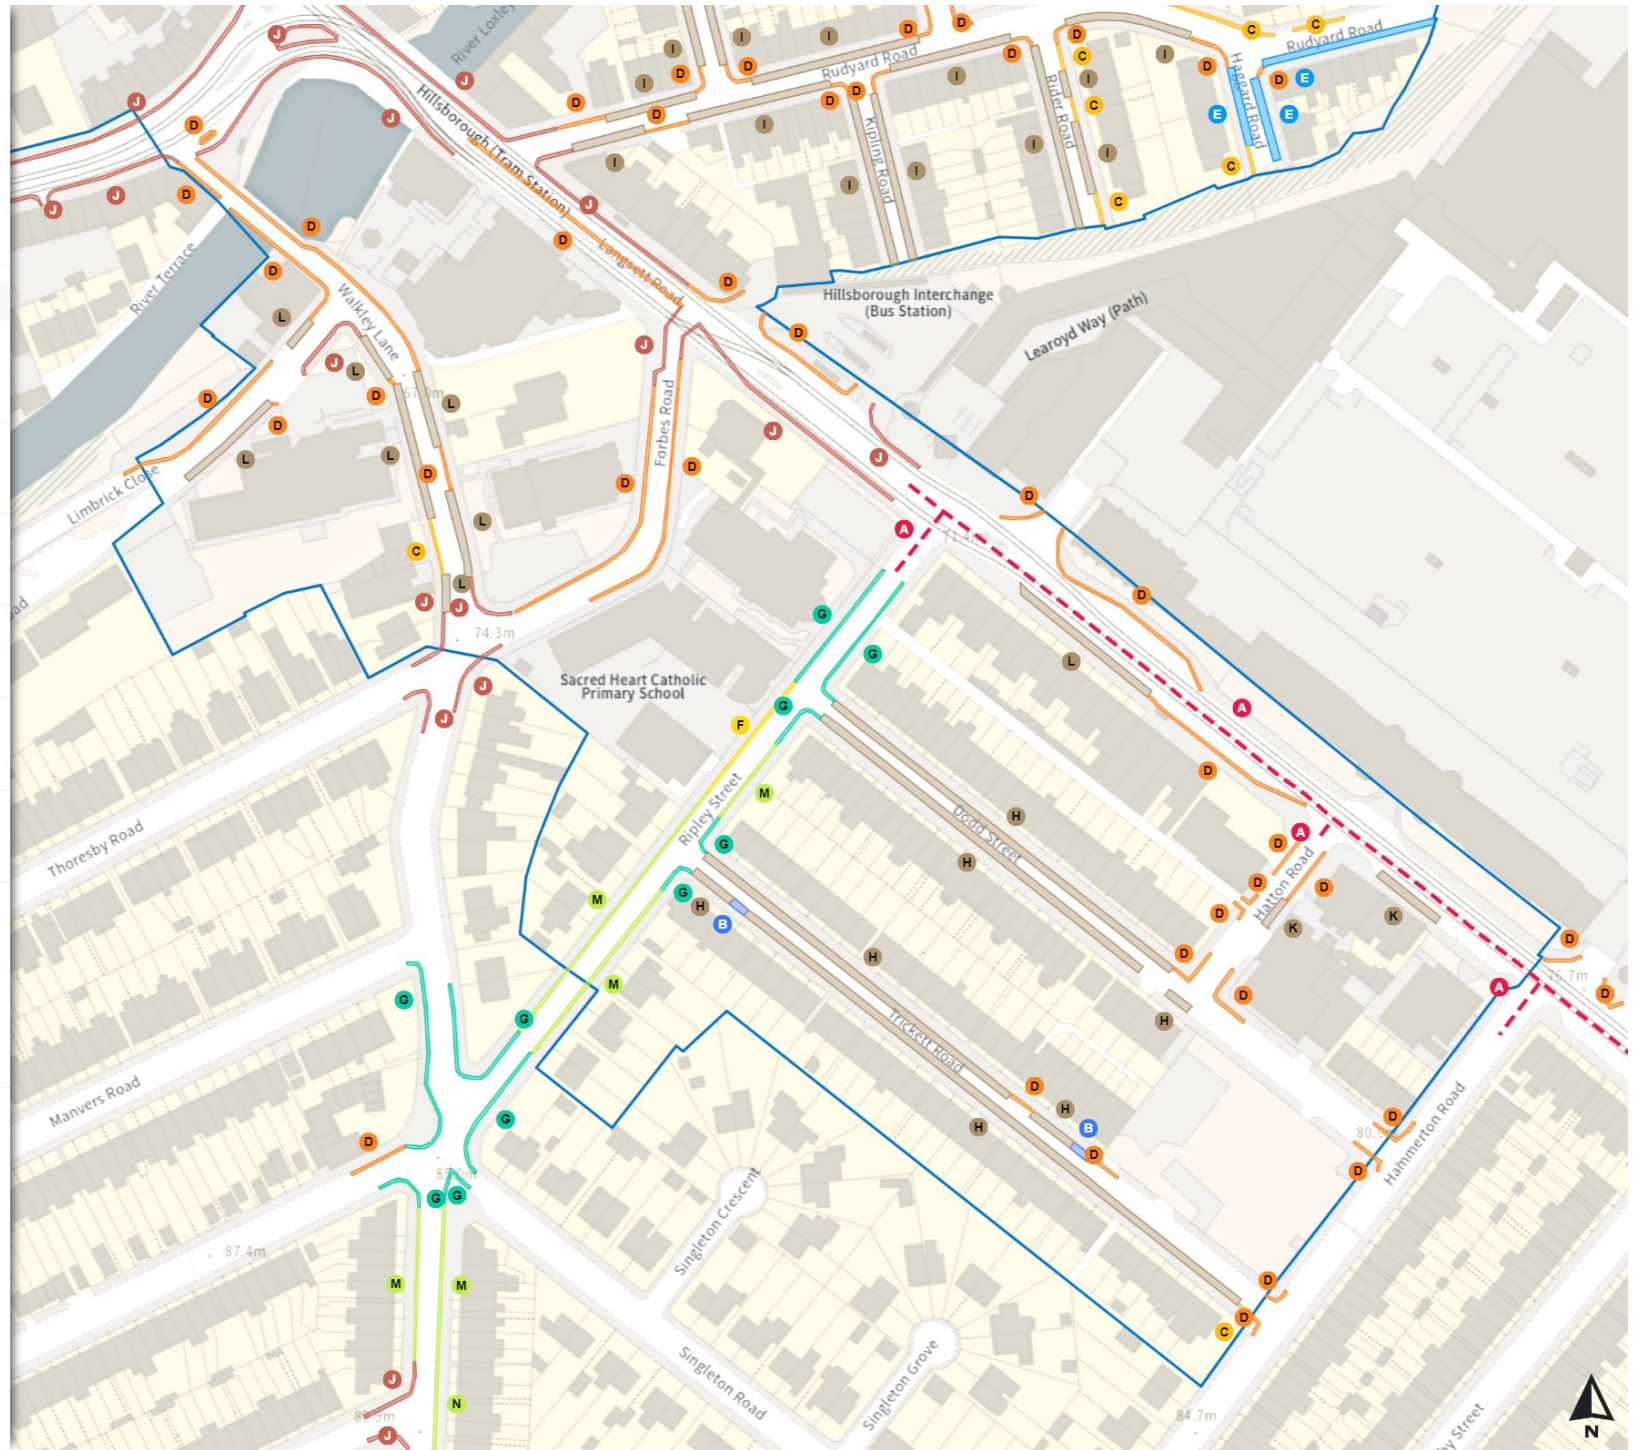

THE SHEFFIELD CITY COUNCIL (STOPPING RESTRICTIONS, WAITING RESTRICTIONS, LOADING RESTRICTIONS & PARKING PLACES) (MAP SCHEDULE) ORDER 2024

Map 218a of 794

Added

- Clearway
- A At all times
- Disabled persons' badge holders parking place
- B At all times
- No waiting
- C Mon-Sat 08:00-18:30
- No waiting at any time
- D At all times
- Permit holders parking place (Hillsborough)
- E Mon-Sat 08:00-18:30
- Prohibition of stopping on school entrance markings
- F At all times
- Shared
- G No waiting at any time
- At all times
- G No loading
- Mon-Fri 08:00-09:30 16:30-18:30

Scale: 1:1250

North-West: 433191.179, 389640.304
South-East: 433616.658, 389266.28

© Crown copyright and database rights 2024 Ordnance Survey.
You are not permitted to copy, sub-license, distribute or sell any of this data to third parties in any form. Licence number 100018816