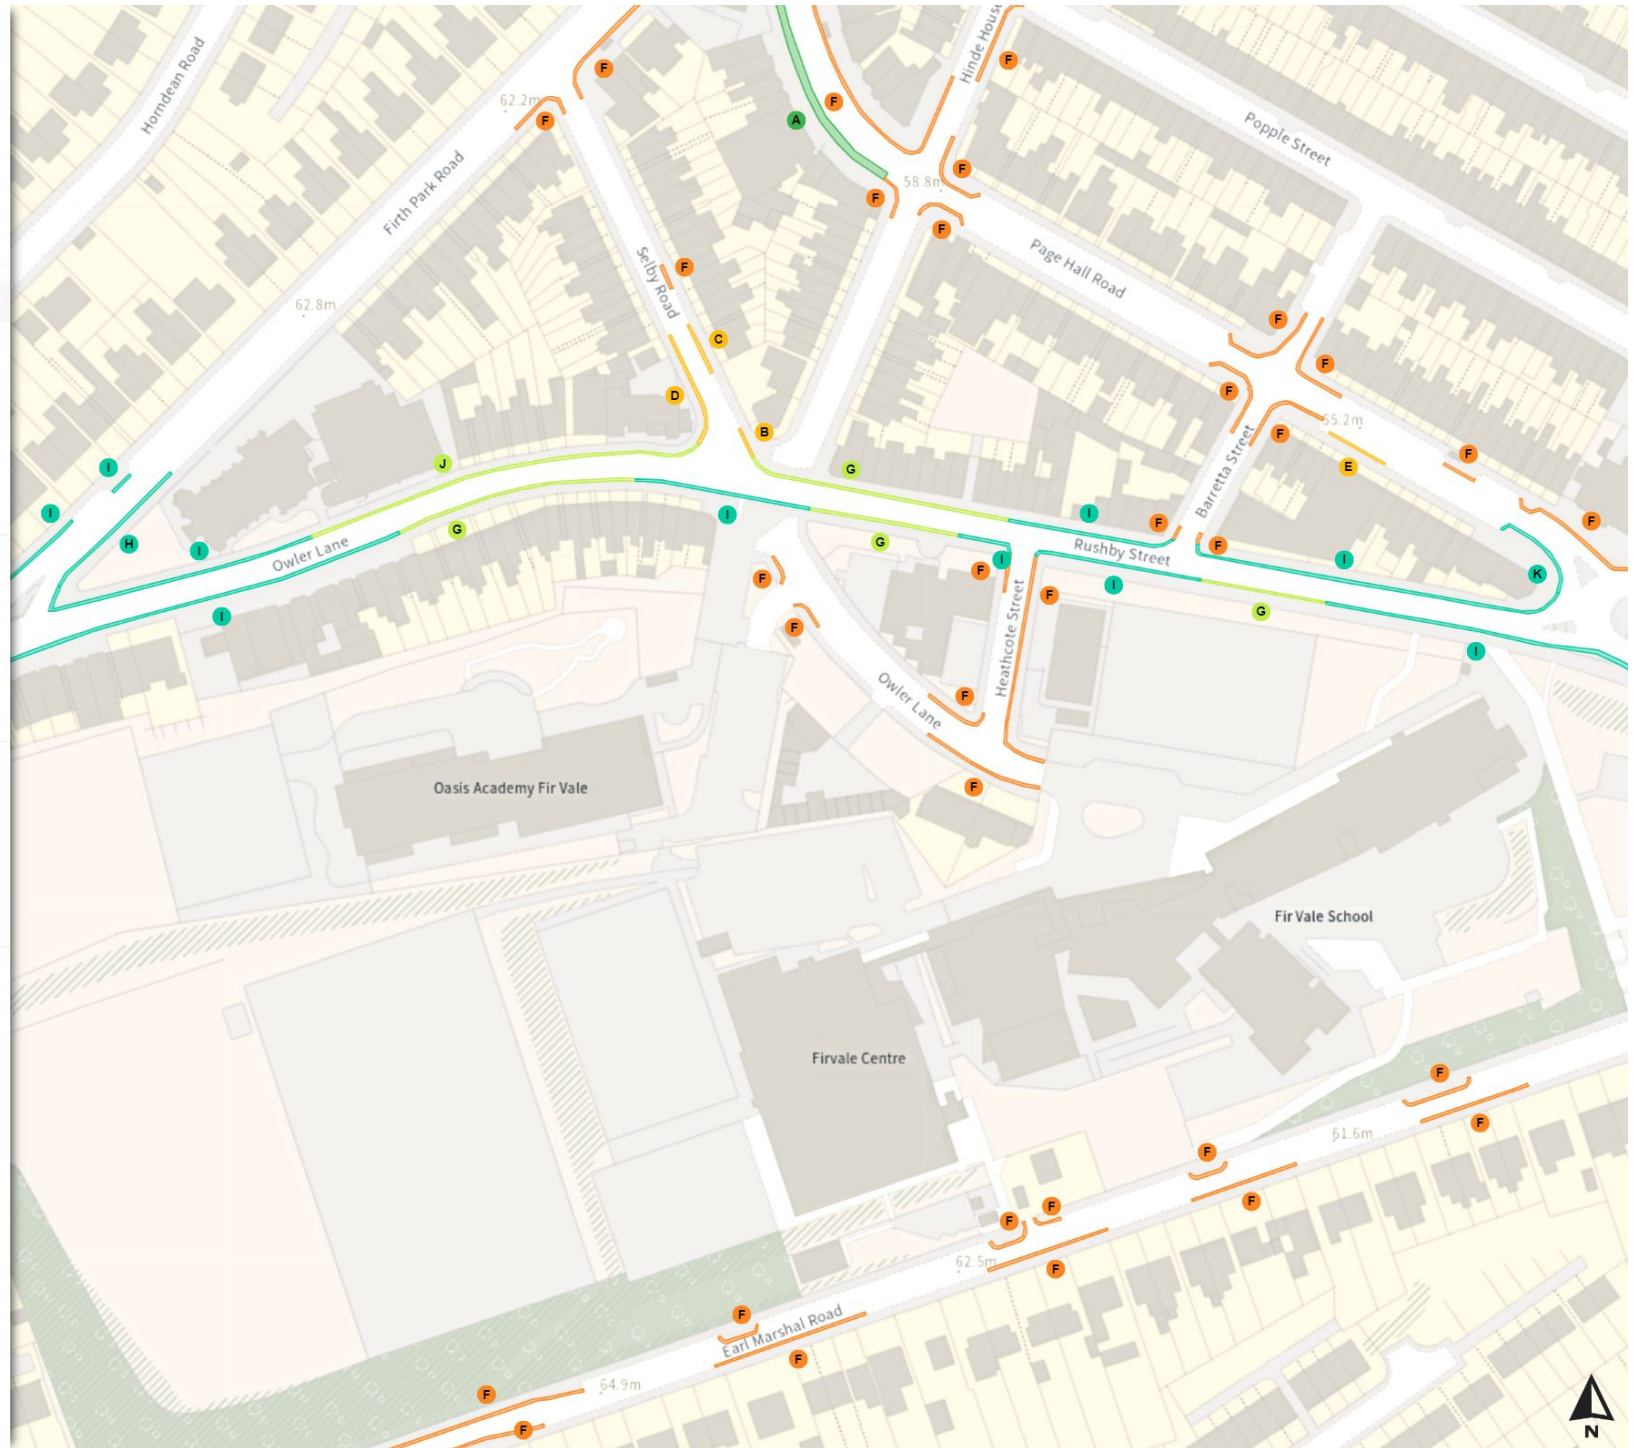

THE SHEFFIELD CITY COUNCIL (STOPPING RESTRICTIONS, WAITING RESTRICTIONS, LOADING RESTRICTIONS & PARKING PLACES) (MAP SCHEDULE) ORDER 2024

Map 185b of 794

Added

- Shared
- Ⓜ No waiting at any time
  At all times
- Ⓛ No loading
  At all times
- Shared
- Ⓜ No waiting at any time
  At all times
- Ⓛ No loading
  Mon-Fri 07:30-09:30 16:00-18:30
- Shared
- Ⓜ No waiting
  Mon-Sat 07:30-18:30
- Ⓛ No loading
  Mon-Fri 07:30-09:30 16:00-18:30
- Shared
- Ⓜ No waiting at any time
  At all times
- Ⓛ No loading
  Mon-Fri 08:00-09:30 16:00-18:30

0 20 40 60m

Scale: 1:1250

North-West: 436589.969, 390404.029
South-East: 437015.651, 390030.367

© Crown copyright and database rights 2024 Ordnance Survey.
You are not permitted to copy, sub-license, distribute or sell any of this data to third parties in any form. Licence number 100018816