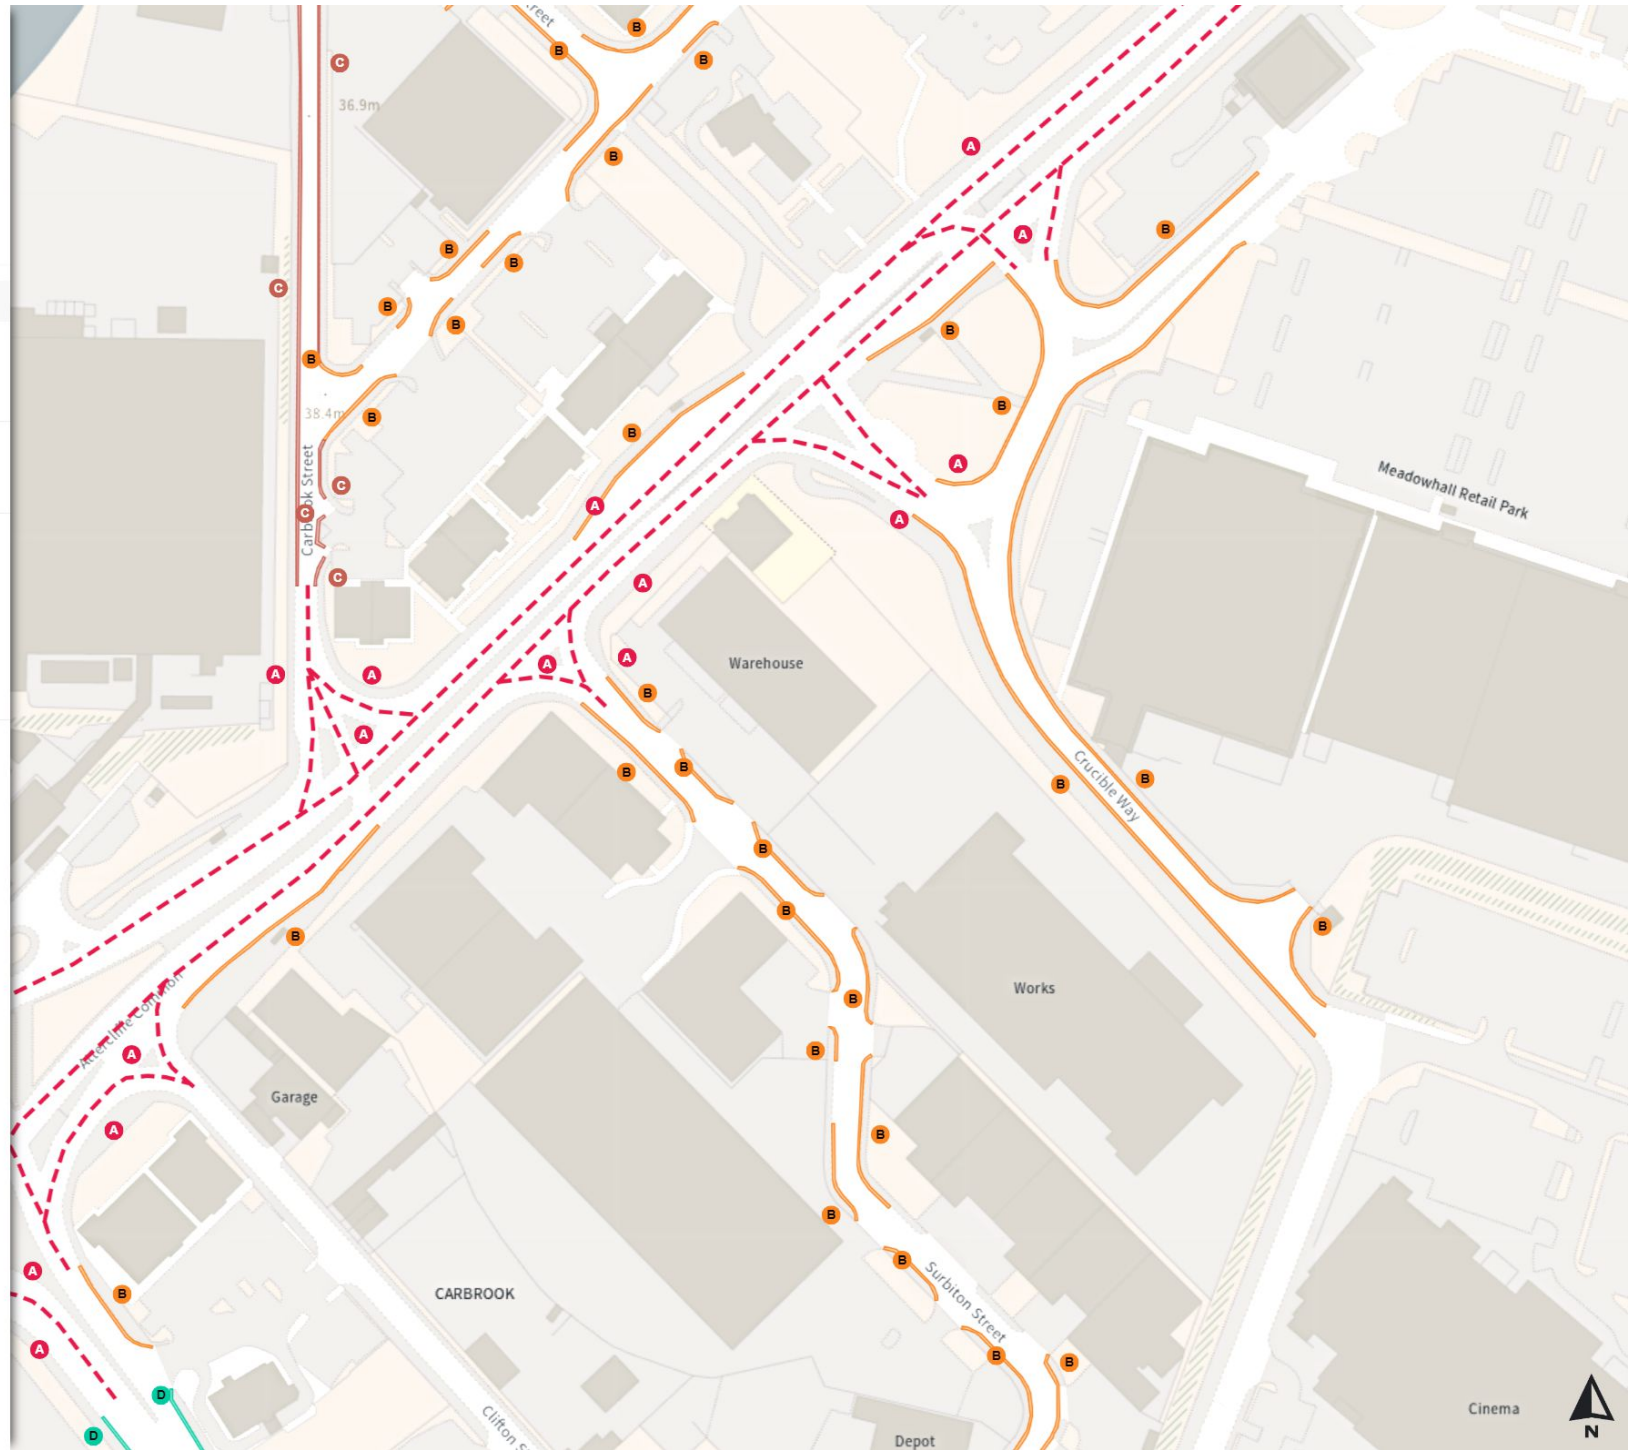

THE SHEFFIELD CITY COUNCIL (STOPPING RESTRICTIONS, WAITING RESTRICTIONS, LOADING RESTRICTIONS & PARKING PLACES) (MAP SCHEDULE) ORDER 2024

Map 211 of 794

Added

- Clearway
- A At all times
- No waiting at any time
- B At all times
- C No waiting at any time At all times
- C No loading at any time At all times
- D No waiting at any time At all times
- D No loading Mon-Fri 08:00-09:30 16:00-18:30

0 20 40 60m

Scale: 1:1250

North-West: 438681.583, 390051.089
South-East: 439107.464, 389677.586

© Crown copyright and database rights 2024 Ordnance Survey.
You are not permitted to copy, sub-license, distribute or sell any of this data to third parties in any form. Licence number 100018816