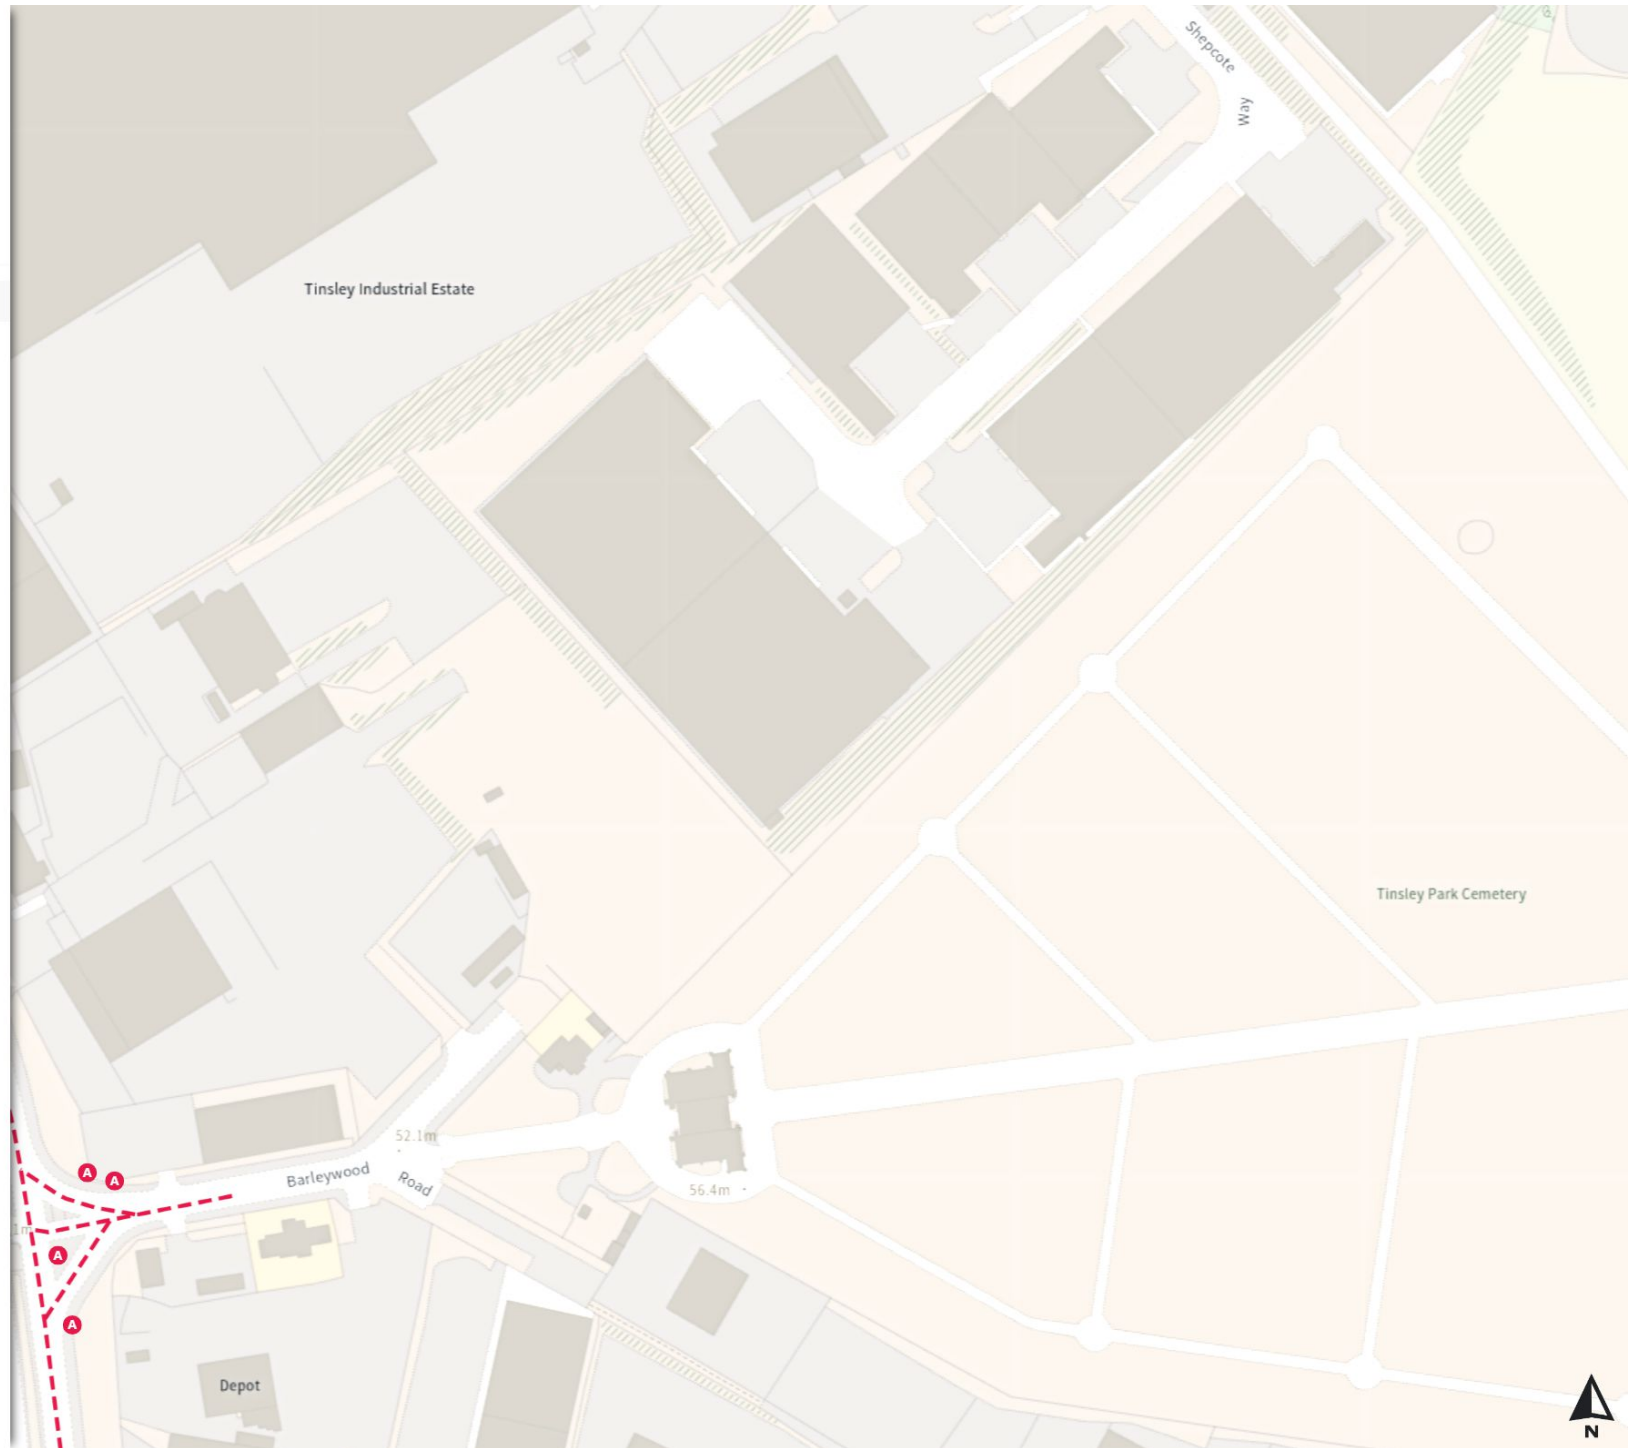

THE SHEFFIELD CITY COUNCIL (STOPPING RESTRICTIONS, WAITING RESTRICTIONS, LOADING RESTRICTIONS & PARKING PLACES) (MAP SCHEDULE) ORDER 2024

Map 280 of 794

Added

■ Clearway

Ⓐ At all times

0 20 40 60m

Scale: 1:1250

North-West: 439316.975, 388948.206
South-East: 439743.005, 388574.671

© Crown copyright and database rights 2024 Ordnance Survey.
You are not permitted to copy, sub-license, distribute or sell any of this data to third parties in any form. Licence number 100018816