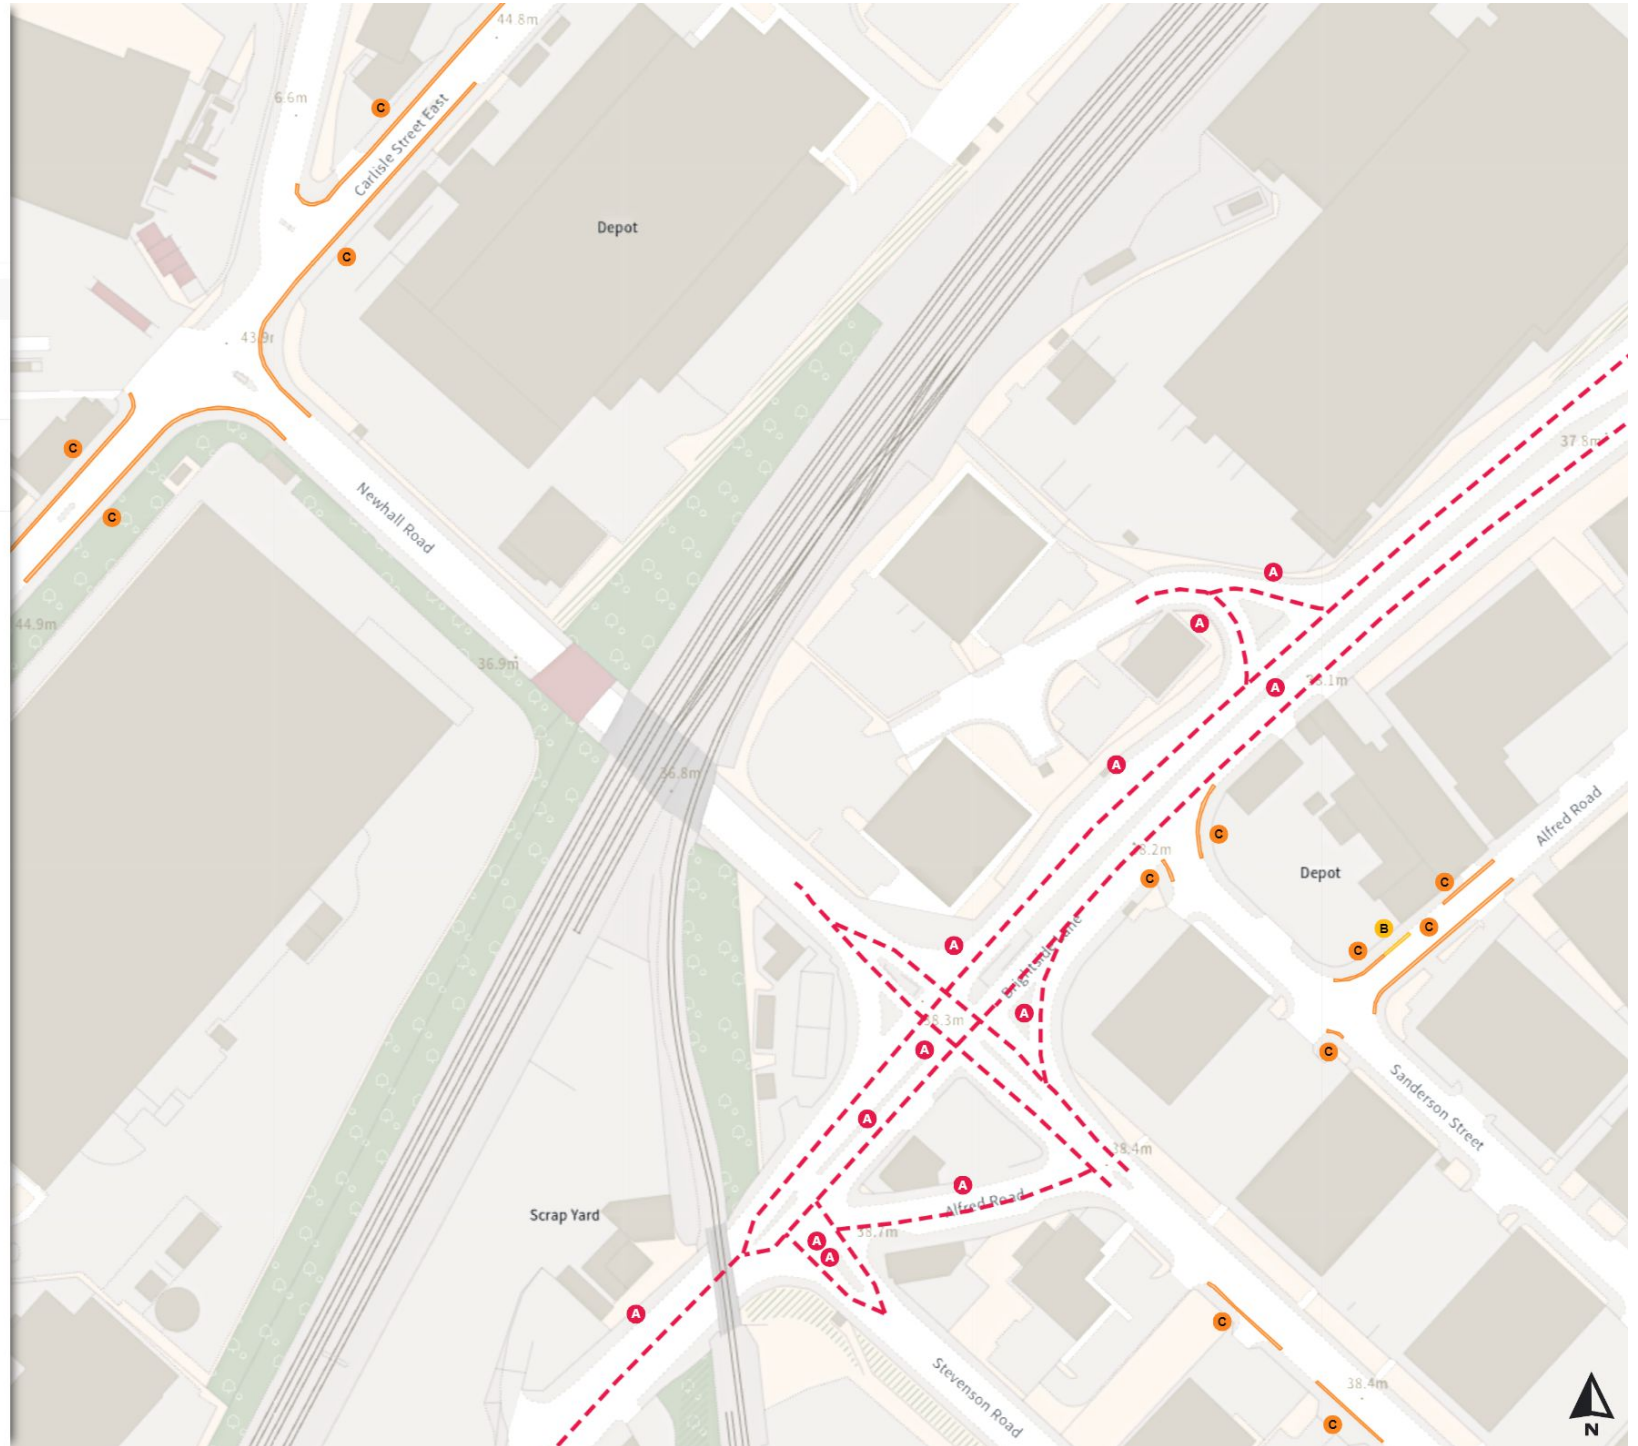

THE SHEFFIELD CITY COUNCIL (STOPPING RESTRICTIONS, WAITING RESTRICTIONS, LOADING RESTRICTIONS & PARKING PLACES) (MAP SCHEDULE) ORDER 2024

Map 226 of 794

Added

- Clearway
- At all times
- No waiting
- Mon-Sat 08:00-18:30
- No waiting at any time
- At all times

0 20 40 60m

Scale: 1:1250

North-West: 437313.42, 389670.831
South-East: 437739.226, 389297.176

© Crown copyright and database rights 2024 Ordnance Survey.
You are not permitted to copy, sub-license, distribute or sell any of this data to third parties in any form. Licence number 100018816