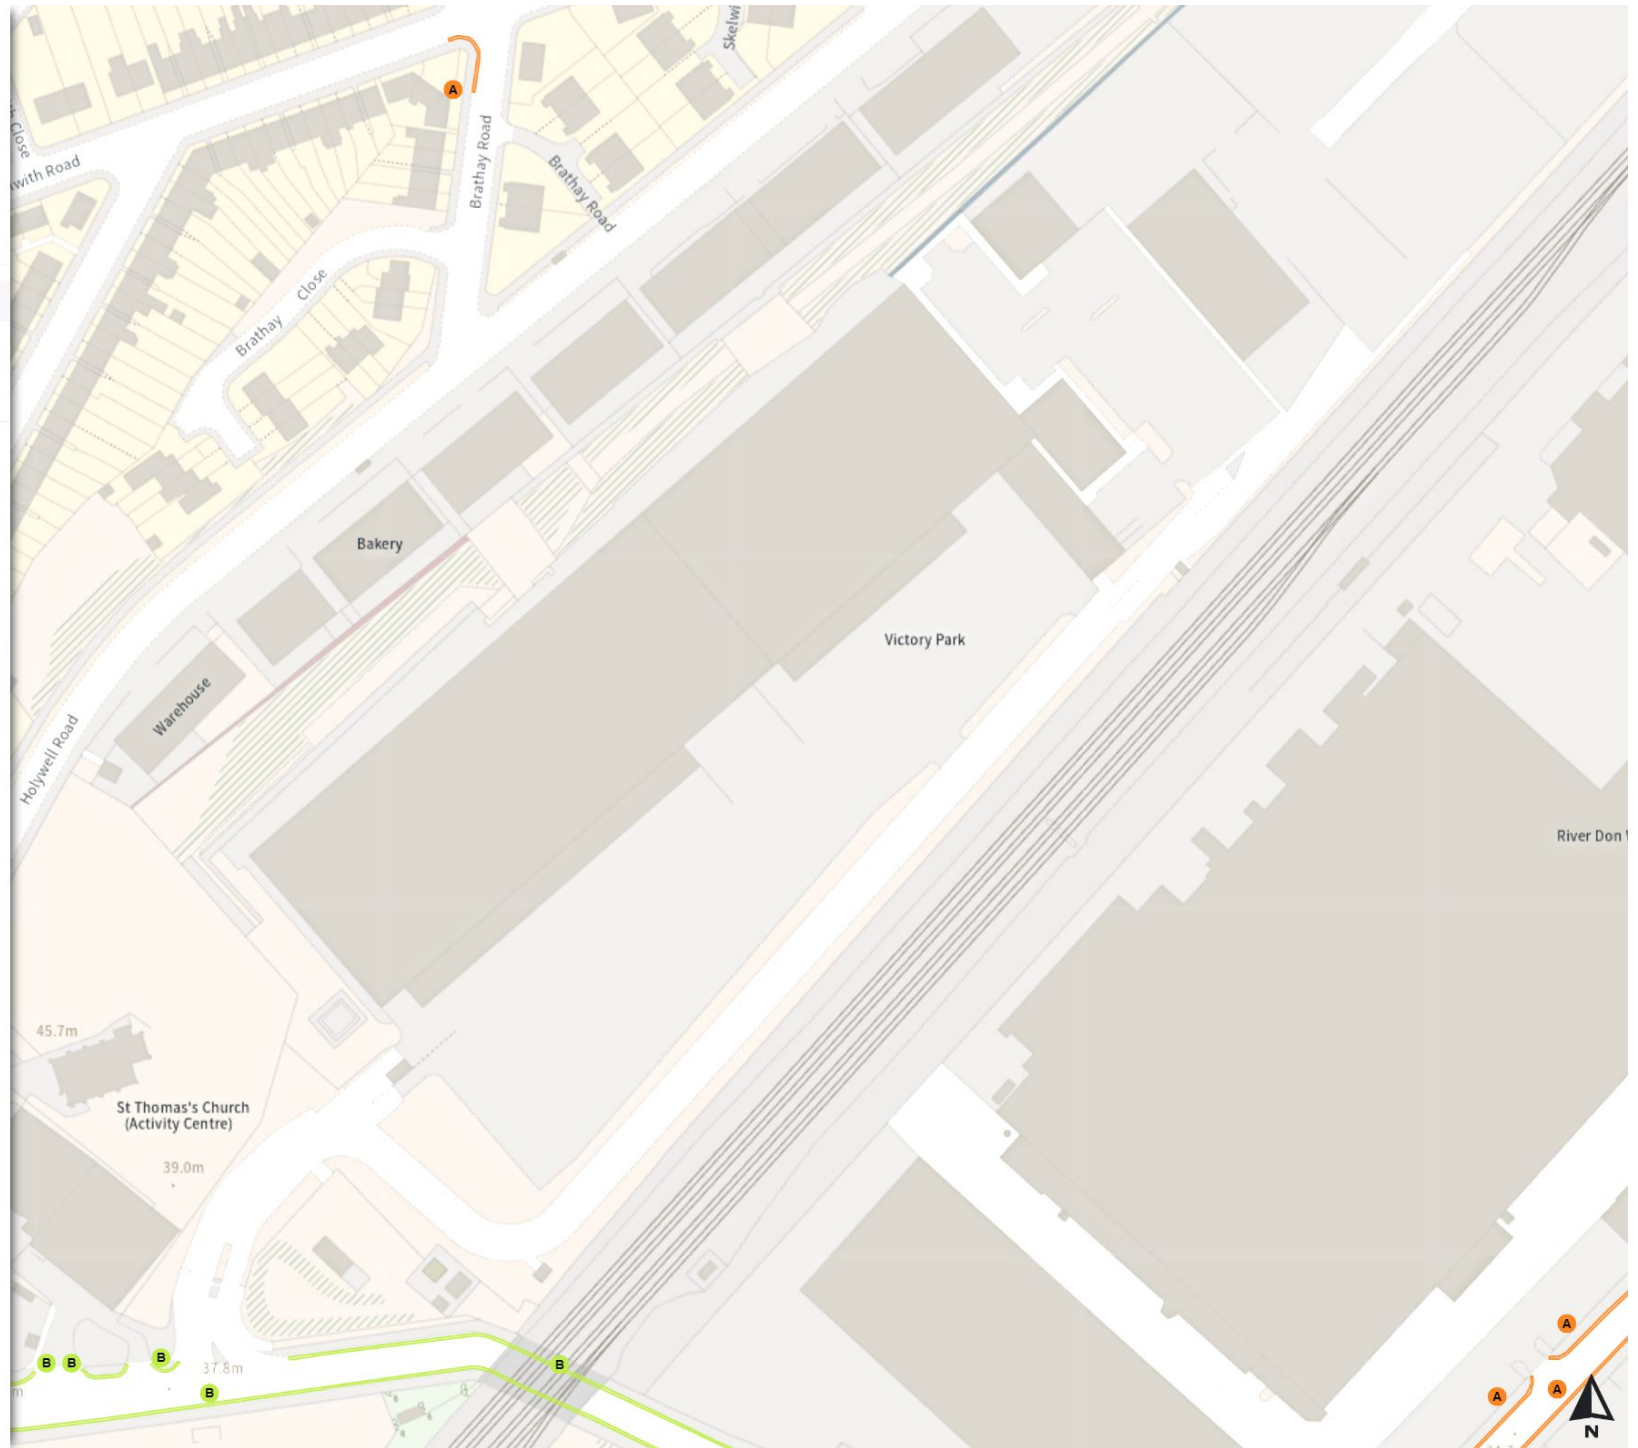

THE SHEFFIELD CITY COUNCIL (STOPPING RESTRICTIONS, WAITING RESTRICTIONS, LOADING RESTRICTIONS & PARKING PLACES) (MAP SCHEDULE) ORDER 2024

Map 188 of 794

Added

No waiting at any time

At all times

Shared

No waiting
Mon-Fri 07:30-09:30 16:00-18:30

No loading
Mon-Fri 07:30-09:30 16:00-18:30

0 20 40 60m

Scale: 1:1250

North-West: 437826.482, 390413.698
South-East: 438252.263, 390040.147

© Crown copyright and database rights 2024 Ordnance Survey.
You are not permitted to copy, sub-license, distribute or sell any of this data to third parties in any form. Licence number 100018816