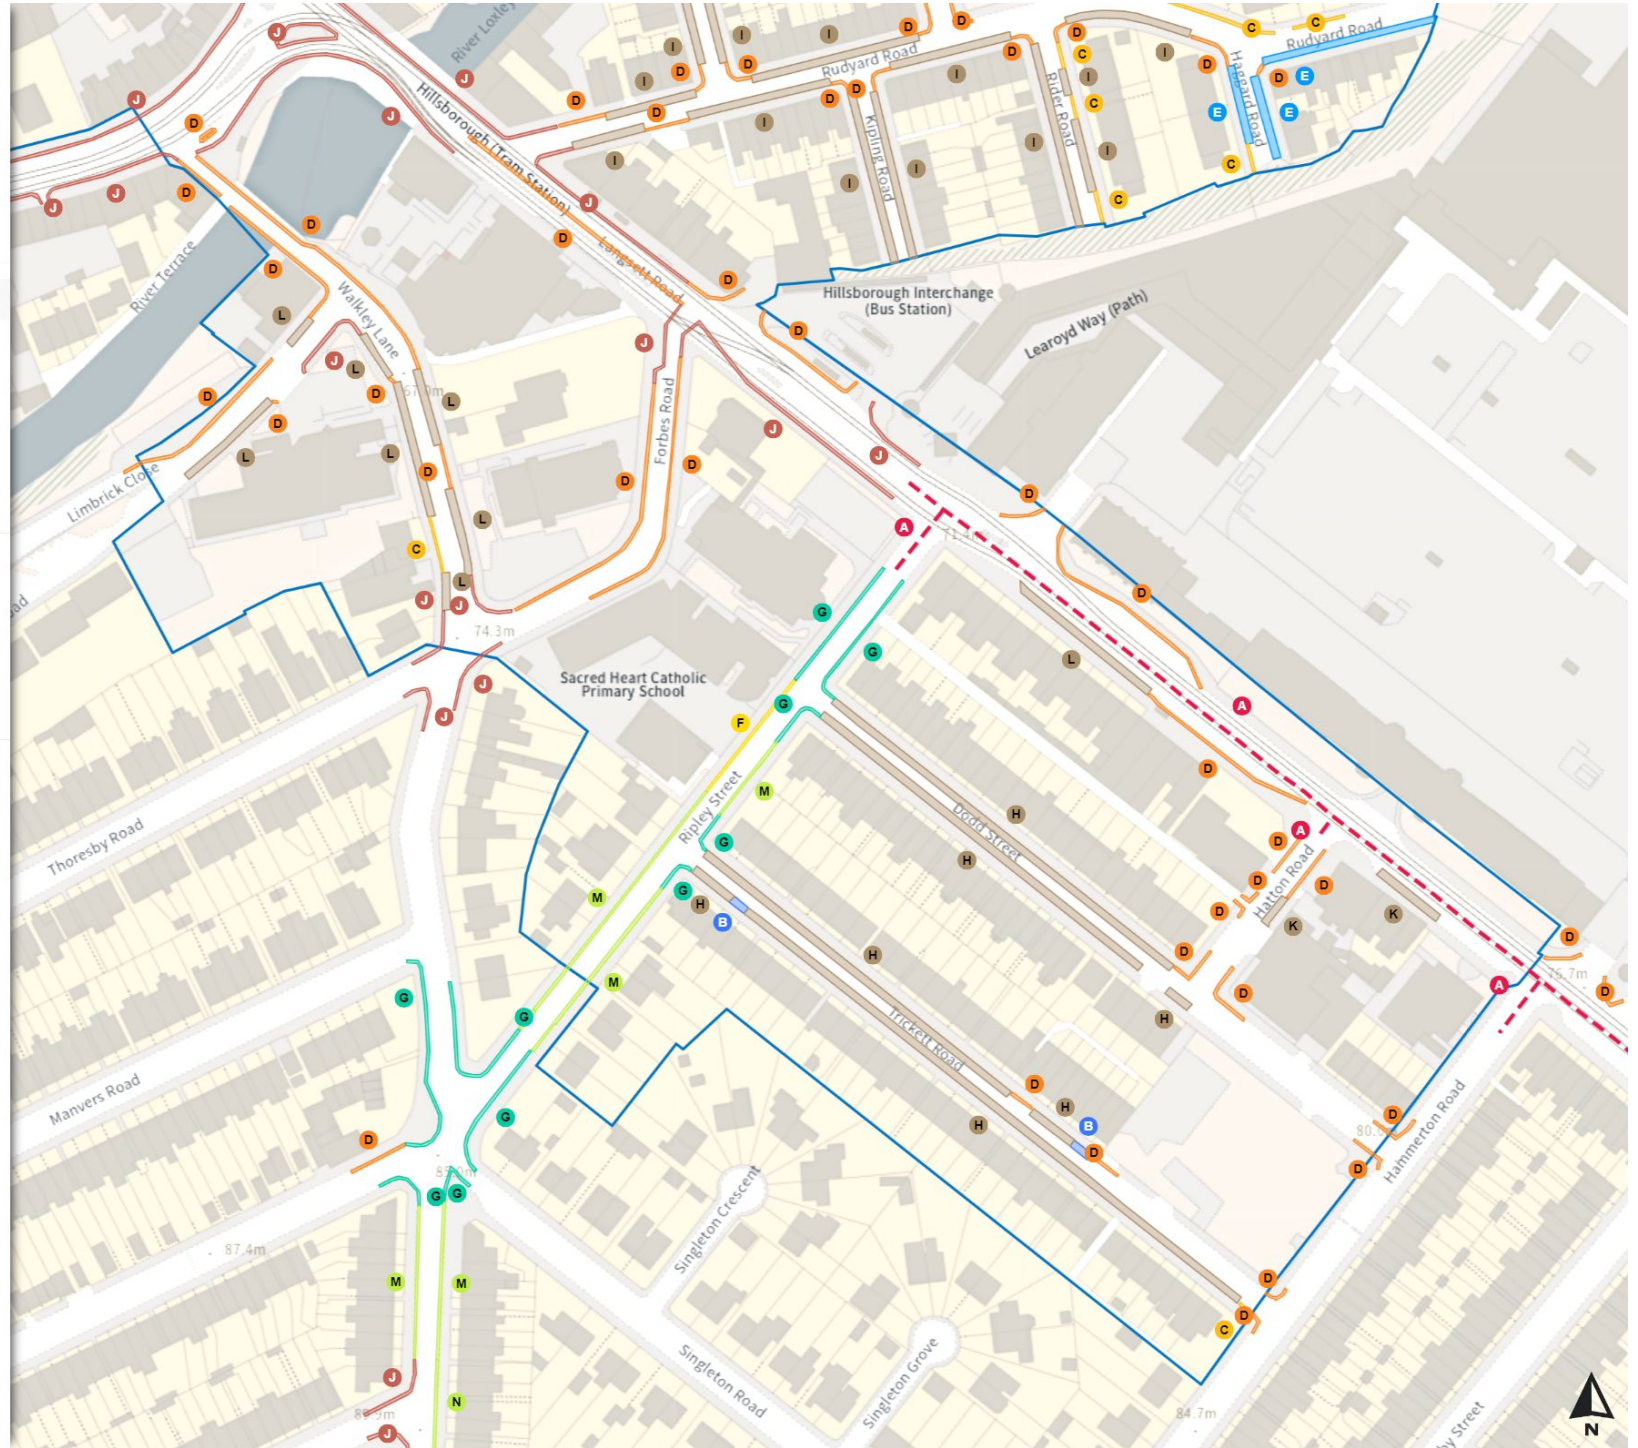

THE SHEFFIELD CITY COUNCIL (STOPPING RESTRICTIONS, WAITING RESTRICTIONS, LOADING RESTRICTIONS & PARKING PLACES) (MAP SCHEDULE) ORDER 2024

Map 218c of 794

Added

- **Shared**
- **L Paid-for parking place**
  Mon-Sat 08:00-18:30 2h
- **L Permit holders parking place (Hillsborough)**
  Mon-Sat 08:00-18:30
- **Shared**
- **M No waiting**
  Mon-Fri 08:00-09:30 16:30-18:30
- **M No loading**
  Mon-Fri 08:00-09:30 16:30-18:30
- **Shared**
- **N No waiting**
  Mon-Fri 08:00-09:30 14:30-16:30
- **N No loading**
  Mon-Fri 08:00-09:30 16:30-18:30

0 20 40 60m

Scale: 1:1250

North-West: 433191.179, 389640.304
South-East: 433616.658, 389266.28

© Crown copyright and database rights 2024 Ordnance Survey.
You are not permitted to copy, sub-license, distribute or sell any of this data to third parties in any form. Licence number 100018816