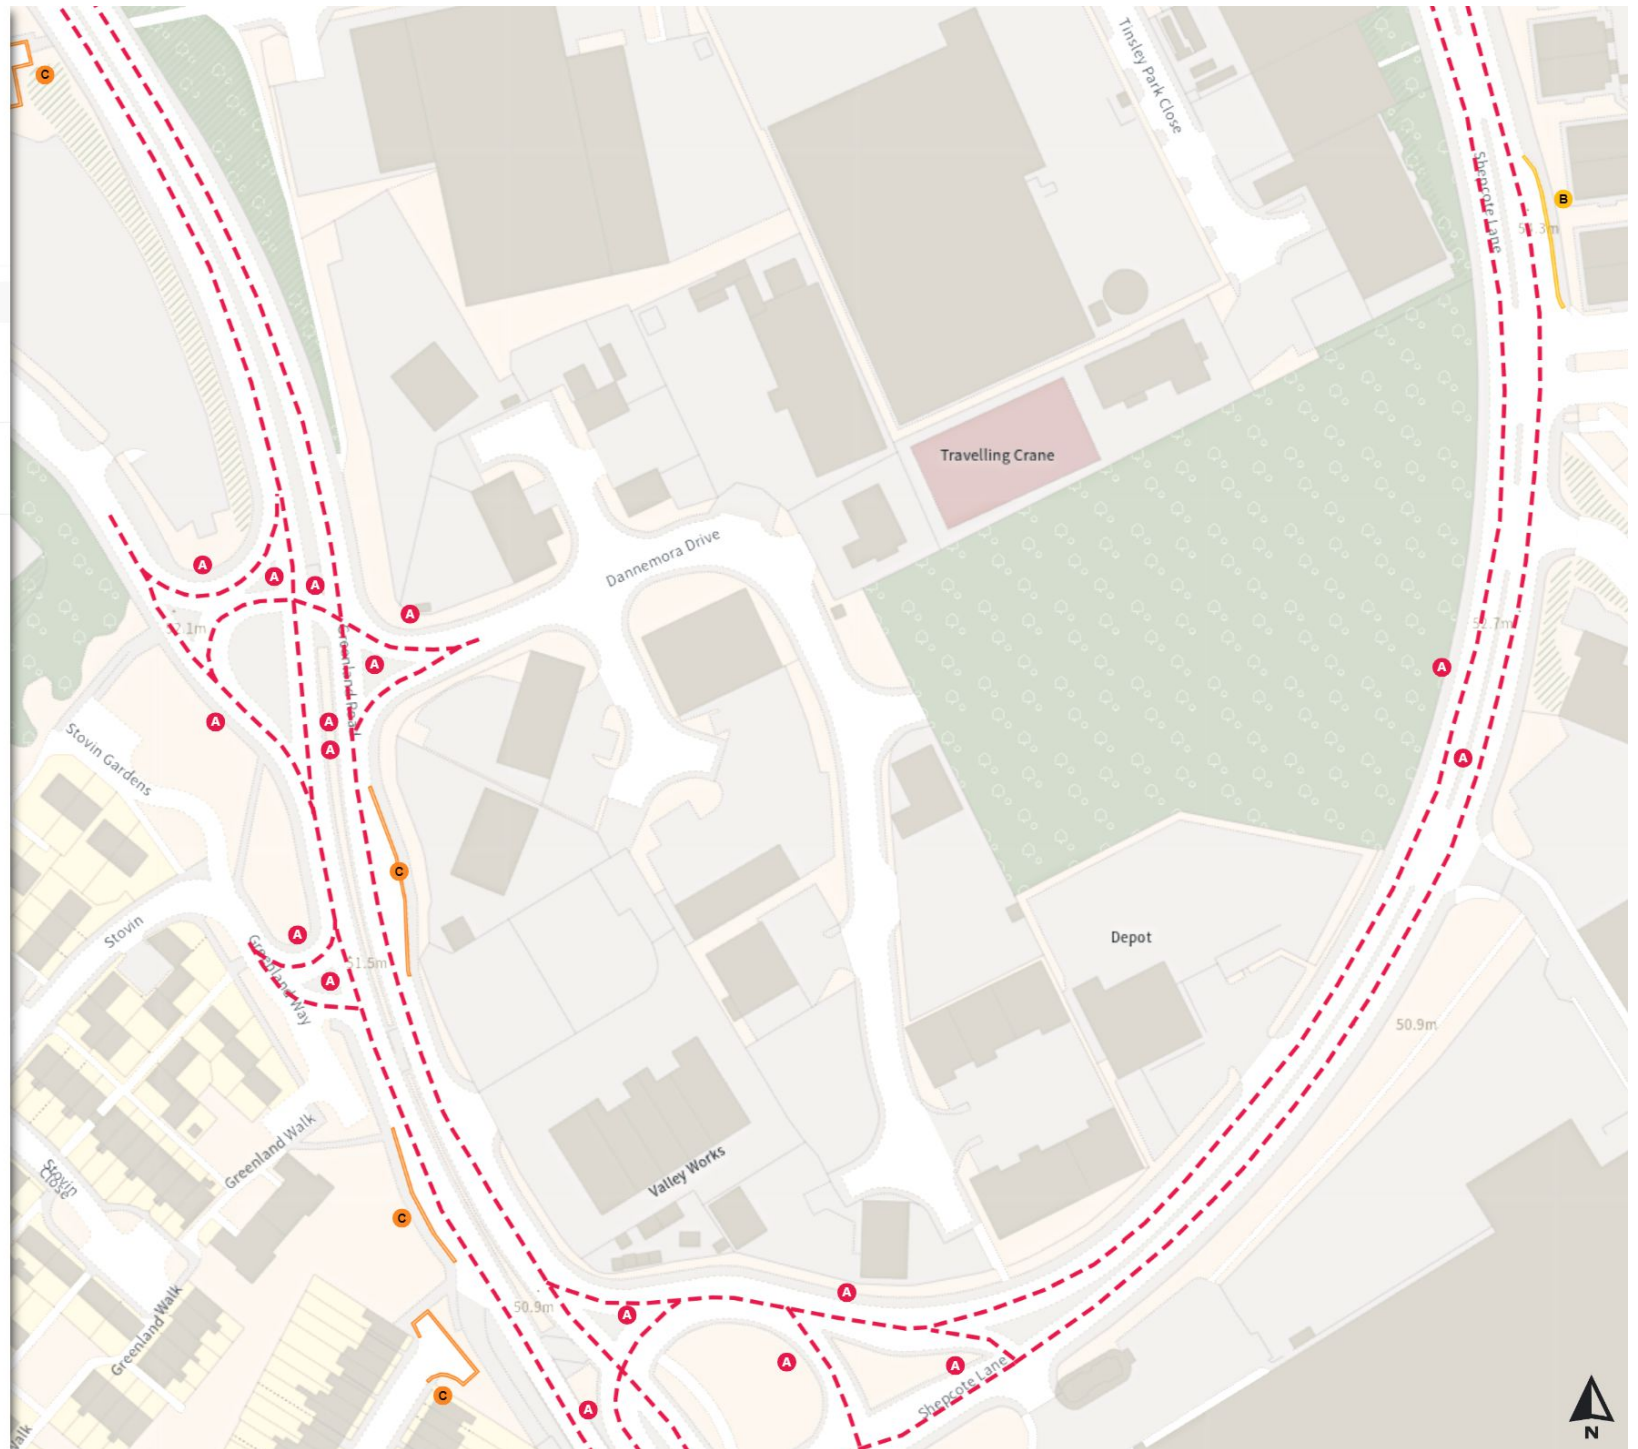

Map 251 of 794

Added

- Clearway
- At all times
- No waiting
- Mon-Fri 08:00-09:30 16:00-18:30
- No waiting at any time
- At all times

0 20 40 60m

Scale: 1:1250

North-West: 438990.056, 389314.909
South-East: 439416.026, 388941.374