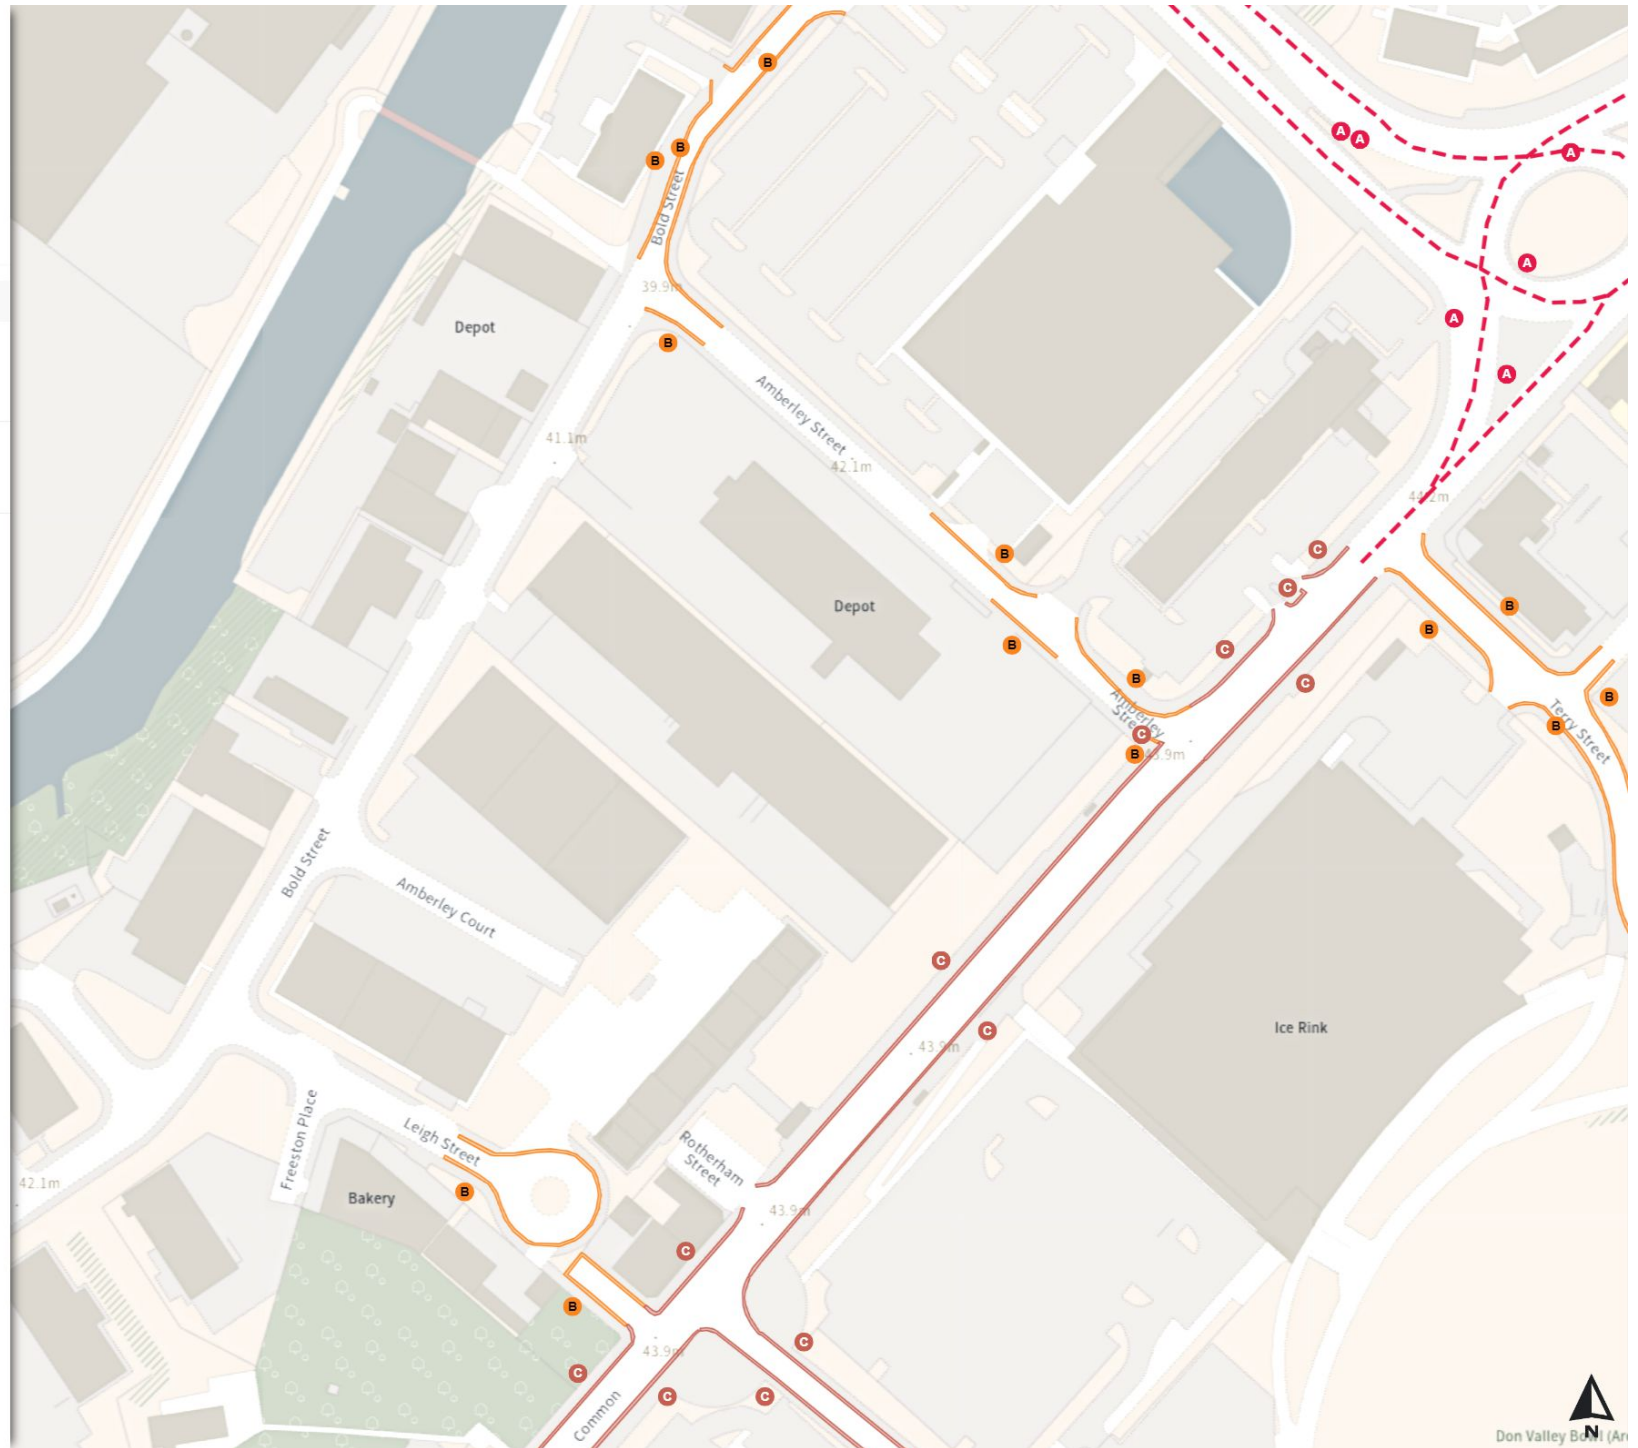

THE SHEFFIELD CITY COUNCIL (STOPPING RESTRICTIONS, WAITING RESTRICTIONS, LOADING RESTRICTIONS & PARKING PLACES) (MAP SCHEDULE) ORDER 2024

Map 228 of 794

Added

- Clearway
- A At all times
- No waiting at any time
- B At all times
- Shared
- C No waiting at any time
- At all times
- C No loading at any time
- At all times

0 20 40 60m

Scale: 1:1250

North-West: 438137.832, 389677.366
South-East: 438563.702, 389303.785

© Crown copyright and database rights 2024 Ordnance Survey.
You are not permitted to copy, sub-license, distribute or sell any of this data to third parties in any form. Licence number 100018816