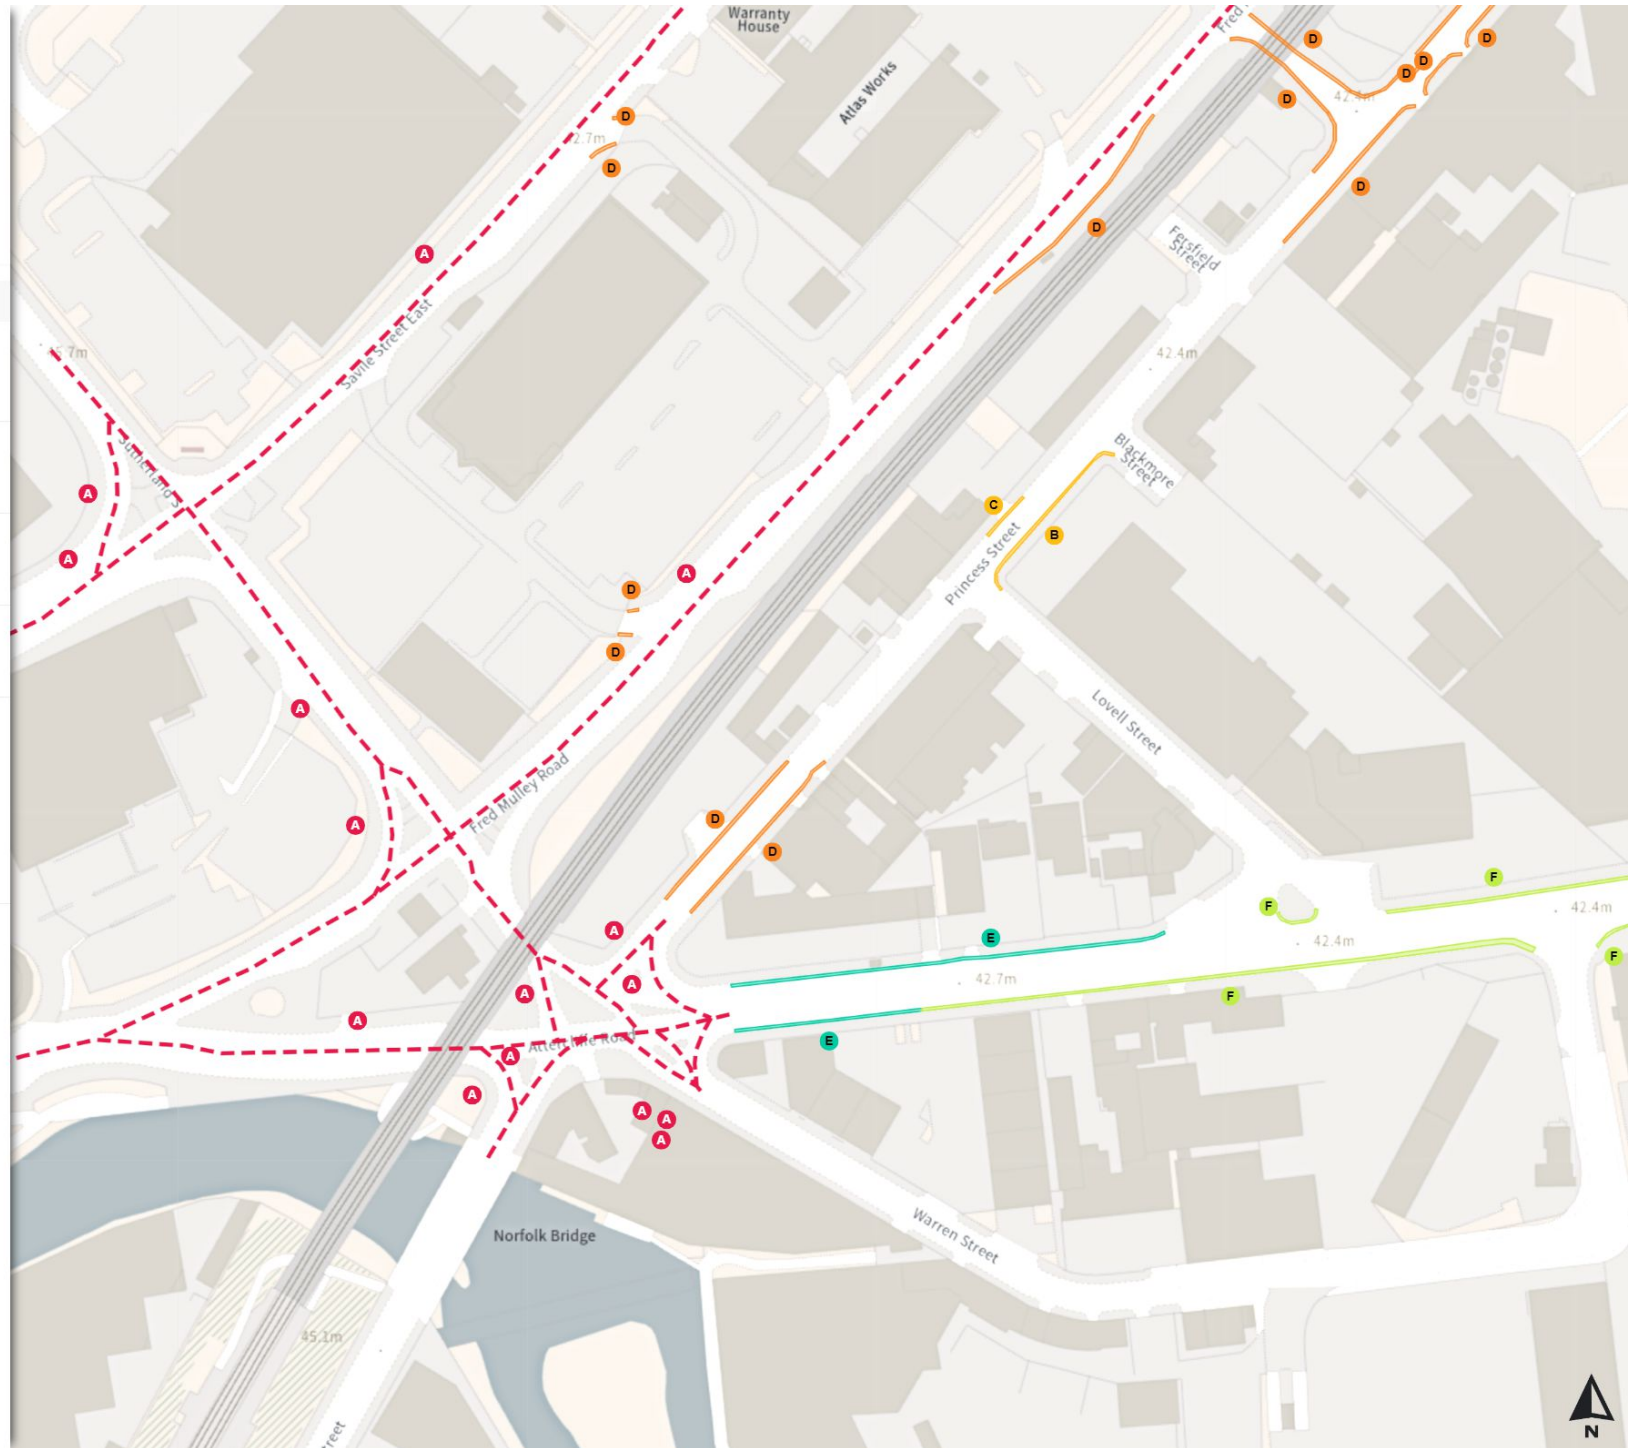

THE SHEFFIELD CITY COUNCIL (STOPPING RESTRICTIONS, WAITING RESTRICTIONS, LOADING RESTRICTIONS & PARKING PLACES) (MAP SCHEDULE) ORDER 2024

Map 301 of 794

Added

- - - Clearway
  - A At all times
- No waiting
  - B Mon-Sat 08:00-18:30
- No waiting
  - C Mon-Fri 08:00-18:30
- No waiting at any time
  - D At all times
- Shared
  - E No waiting at any time
    At all times
  - E No loading
    Mon-Fri 07:30-09:30 16:00-18:30
- Shared
  - F No waiting
    Mon-Fri 07:30-09:30 16:00-18:30
  - F No loading
    Mon-Fri 07:30-09:30 16:00-18:30

0 20 40 60m

Scale: 1:1250

North-West: 436616.475, 388557.428
South-East: 437042.323, 388183.622

© Crown copyright and database rights 2024 Ordnance Survey.
You are not permitted to copy, sub-license, distribute or sell any of this data to third parties in any form. Licence number 100018816