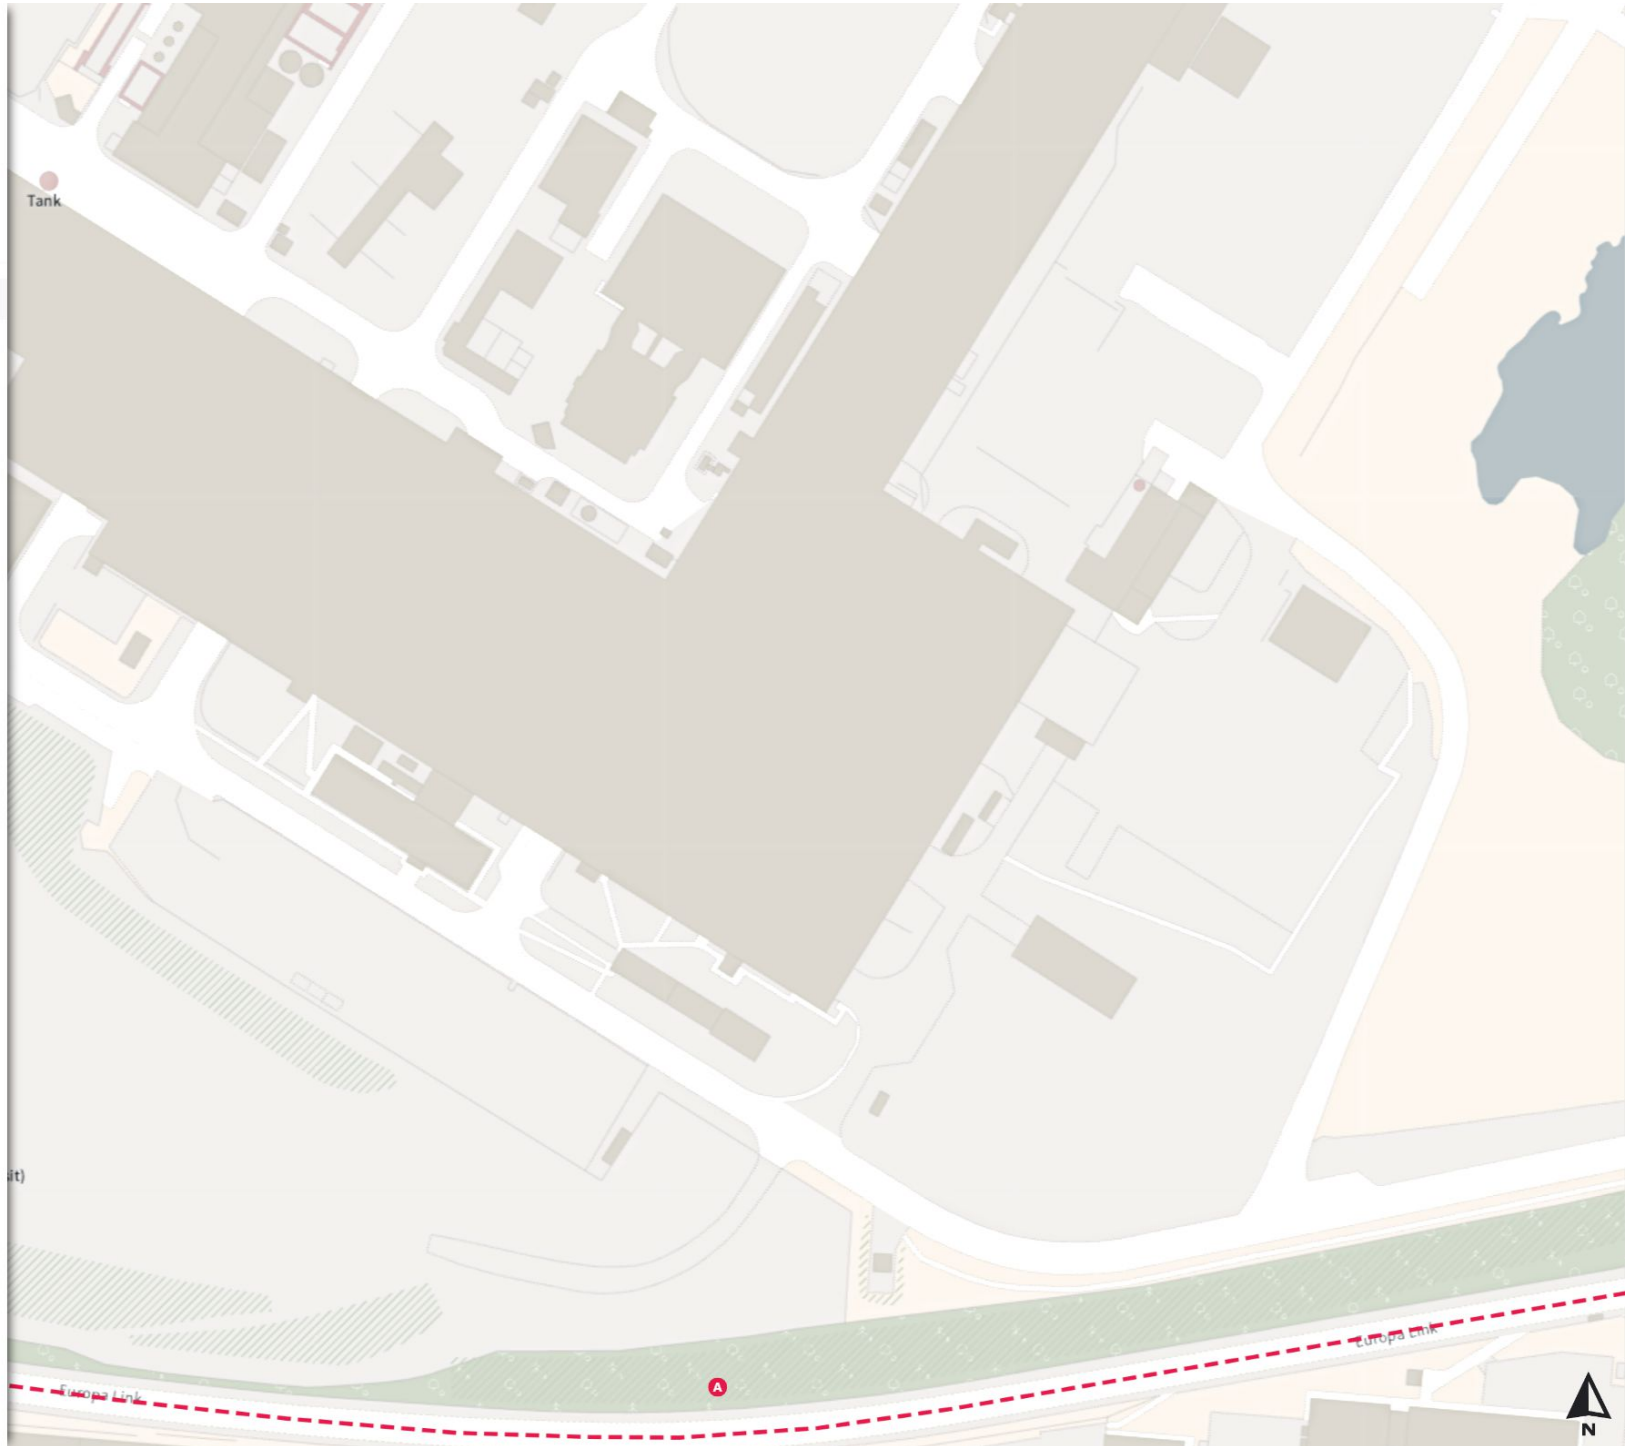

THE SHEFFIELD CITY COUNCIL (STOPPING
RESTRICTIONS, WAITING RESTRICTIONS, LOADING
RESTRICTIONS & PARKING PLACES) (MAP SCHEDULE)
ORDER 2024

Map 254 of 794

Added

■ Clearway

ⓐ At all times

0 20 40 60m

Scale: 1:1250

North-West: 440226.677, 389325.201
South-East: 440652.746, 388951.777

© Crown copyright and database rights 2024 Ordnance Survey.
You are not permitted to copy, sub-license, distribute or sell any of this
data to third parties in any form. Licence number 100018816