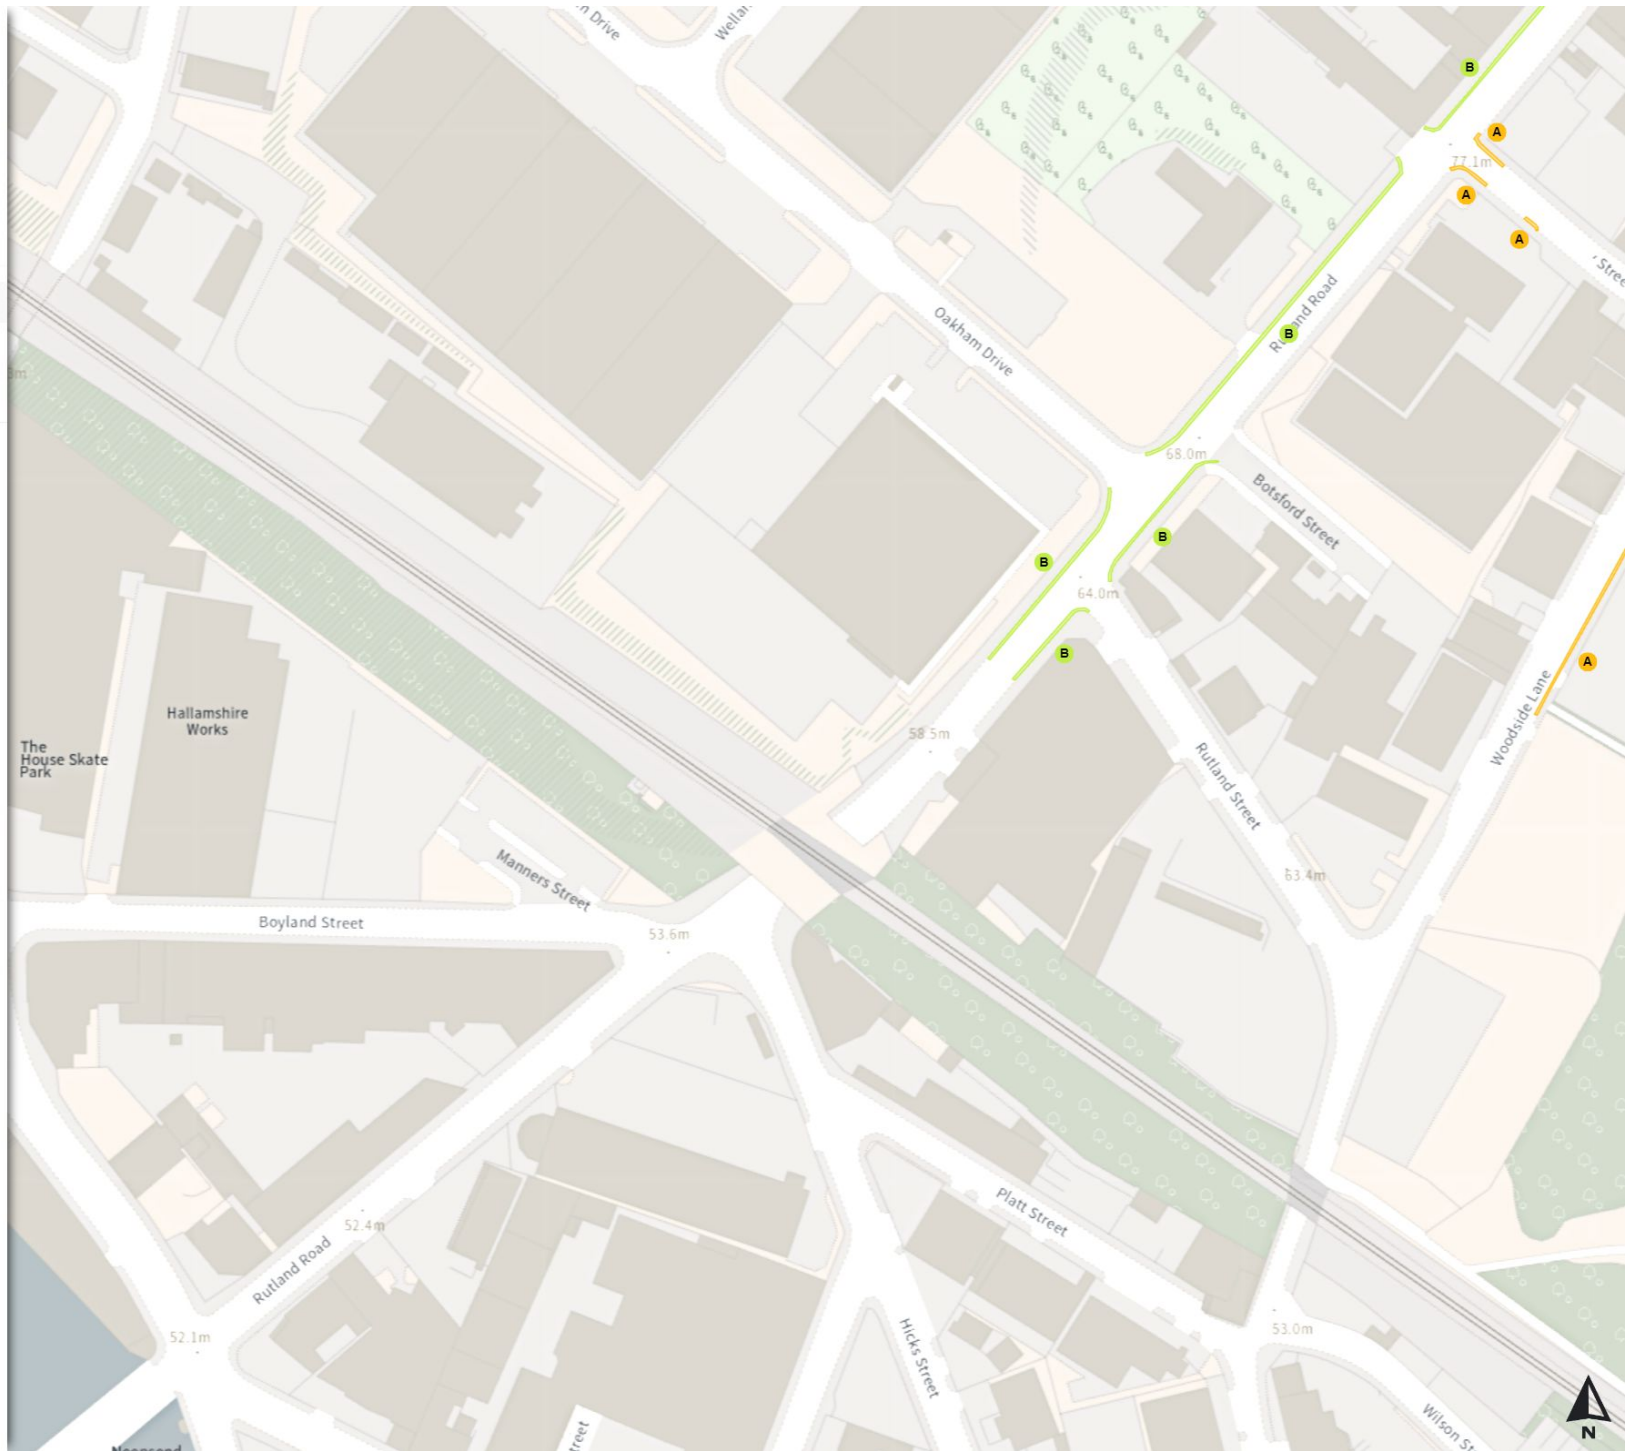

THE SHEFFIELD CITY COUNCIL (STOPPING RESTRICTIONS, WAITING RESTRICTIONS, LOADING RESTRICTIONS & PARKING PLACES) (MAP SCHEDULE) ORDER 2024

Map 269 of 794

Added

- No waiting
- Mon-Sat 08:00-18:30
- Shared
- No waiting
- Mon-Fri 08:00-09:30 16:30-18:30
- No loading
- Mon-Fri 08:00-09:30 16:30-18:30

Scale: 1:1250

North-West: 434781.917, 388912.913
South-East: 435207.588, 388538.972

© Crown copyright and database rights 2024 Ordnance Survey.
You are not permitted to copy, sub-license, distribute or sell any of this data to third parties in any form. Licence number 100018816