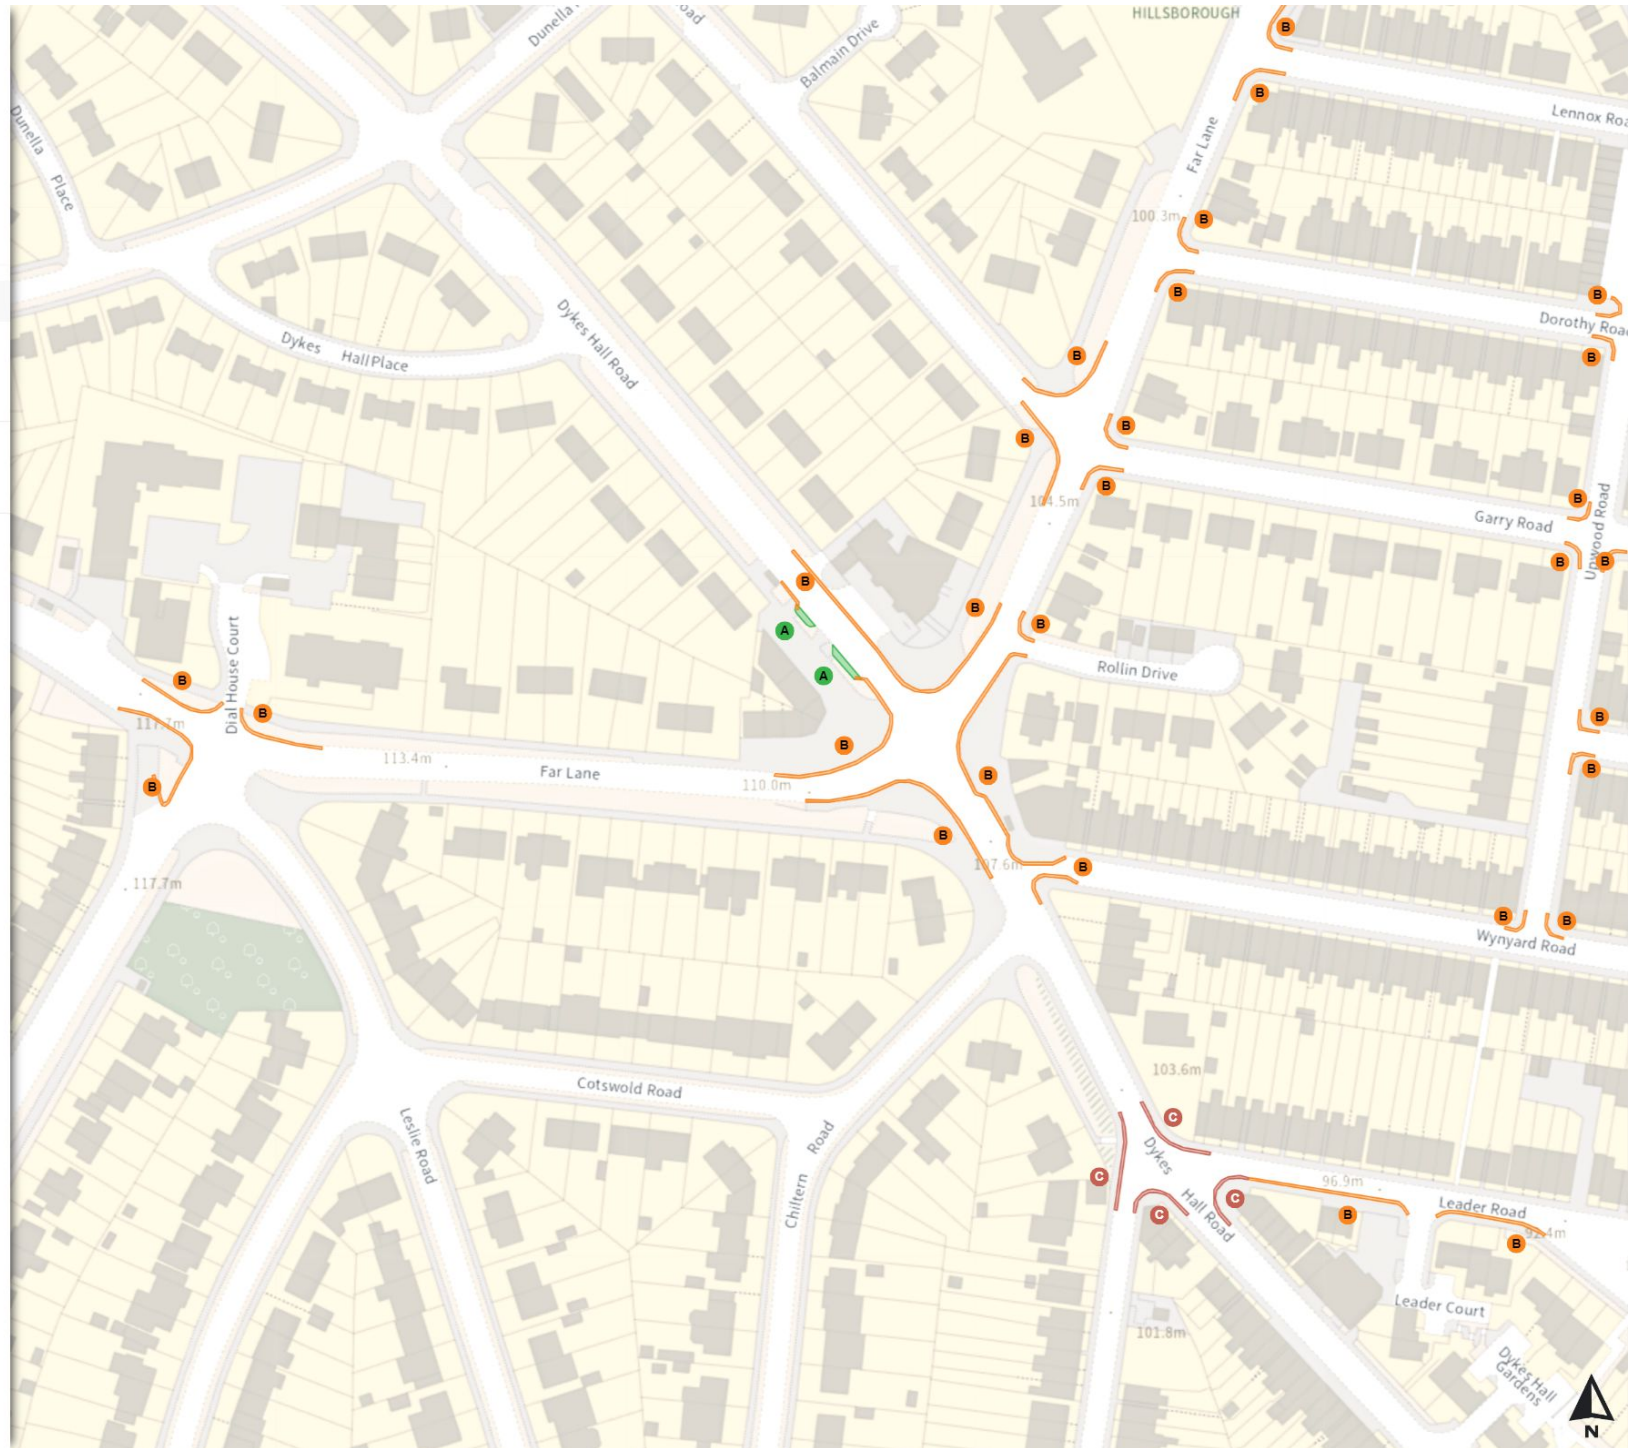

THE SHEFFIELD CITY COUNCIL (STOPPING RESTRICTIONS, WAITING RESTRICTIONS, LOADING RESTRICTIONS & PARKING PLACES) (MAP SCHEDULE) ORDER 2024

Map 177 of 794

Added

Free parking place

Mon-Sat 08:00-18:30 1h 3h

No waiting at any time

At all times

Shared

No waiting at any time

At all times

No loading at any time

At all times

0 20 40 60m

Scale: 1:1250

North-West: 432468.546, 390374.128
South-East: 432893.902, 390000.098

© Crown copyright and database rights 2024 Ordnance Survey.
You are not permitted to copy, sub-license, distribute or sell any of this data to third parties in any form. Licence number 100018816