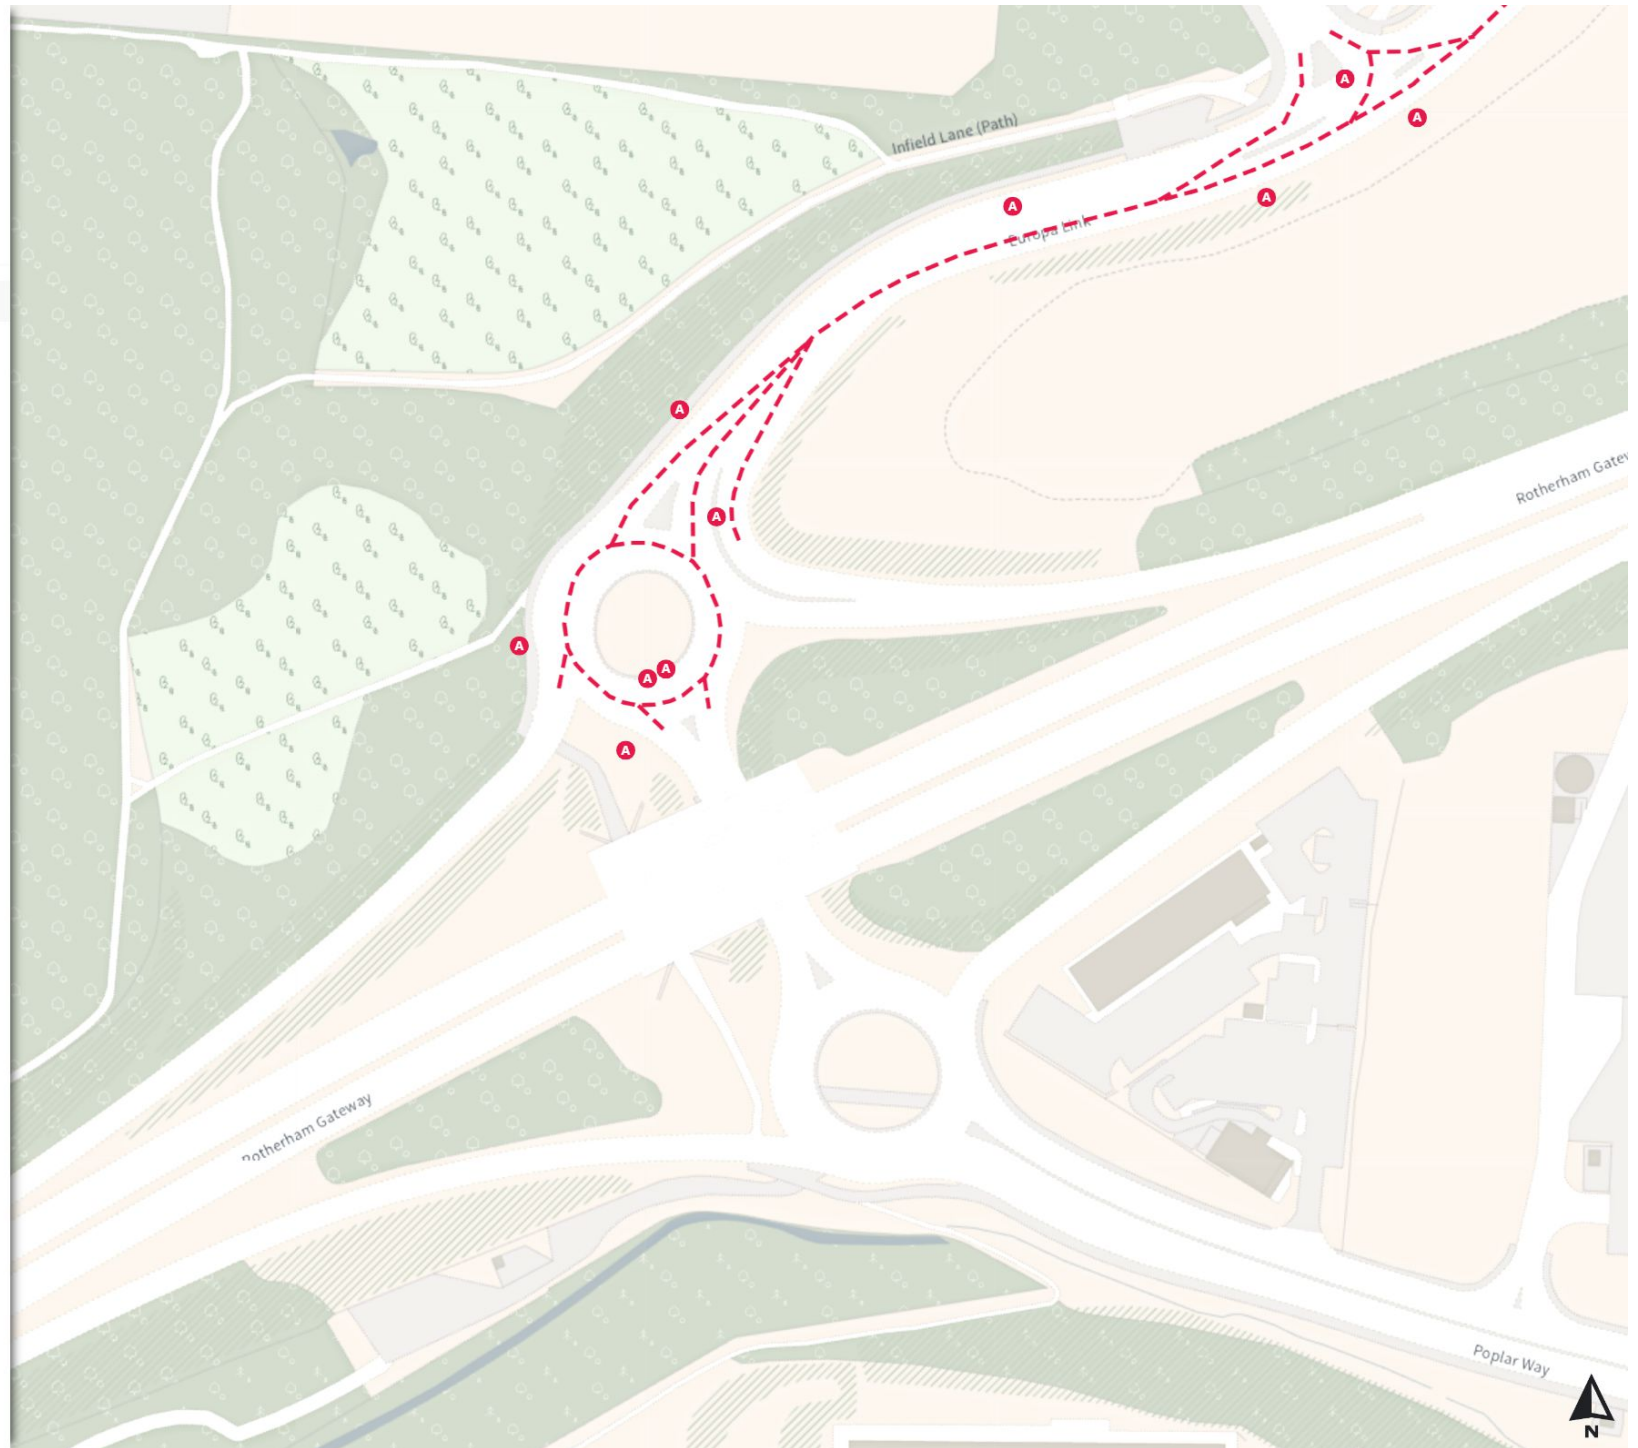

THE SHEFFIELD CITY COUNCIL (STOPPING
RESTRICTIONS, WAITING RESTRICTIONS, LOADING
RESTRICTIONS & PARKING PLACES) (MAP SCHEDULE)
ORDER 2024

Map 308 of 794

Added

■ Clearway

Ⓐ At all times

0 20 40 60m

Scale: 1:1250

North-West: 441151.88, 388594.473
South-East: 441578.087, 388221.073

© Crown copyright and database rights 2024 Ordnance Survey.
You are not permitted to copy, sub-license, distribute or sell any of this
data to third parties in any form. Licence number 100018816