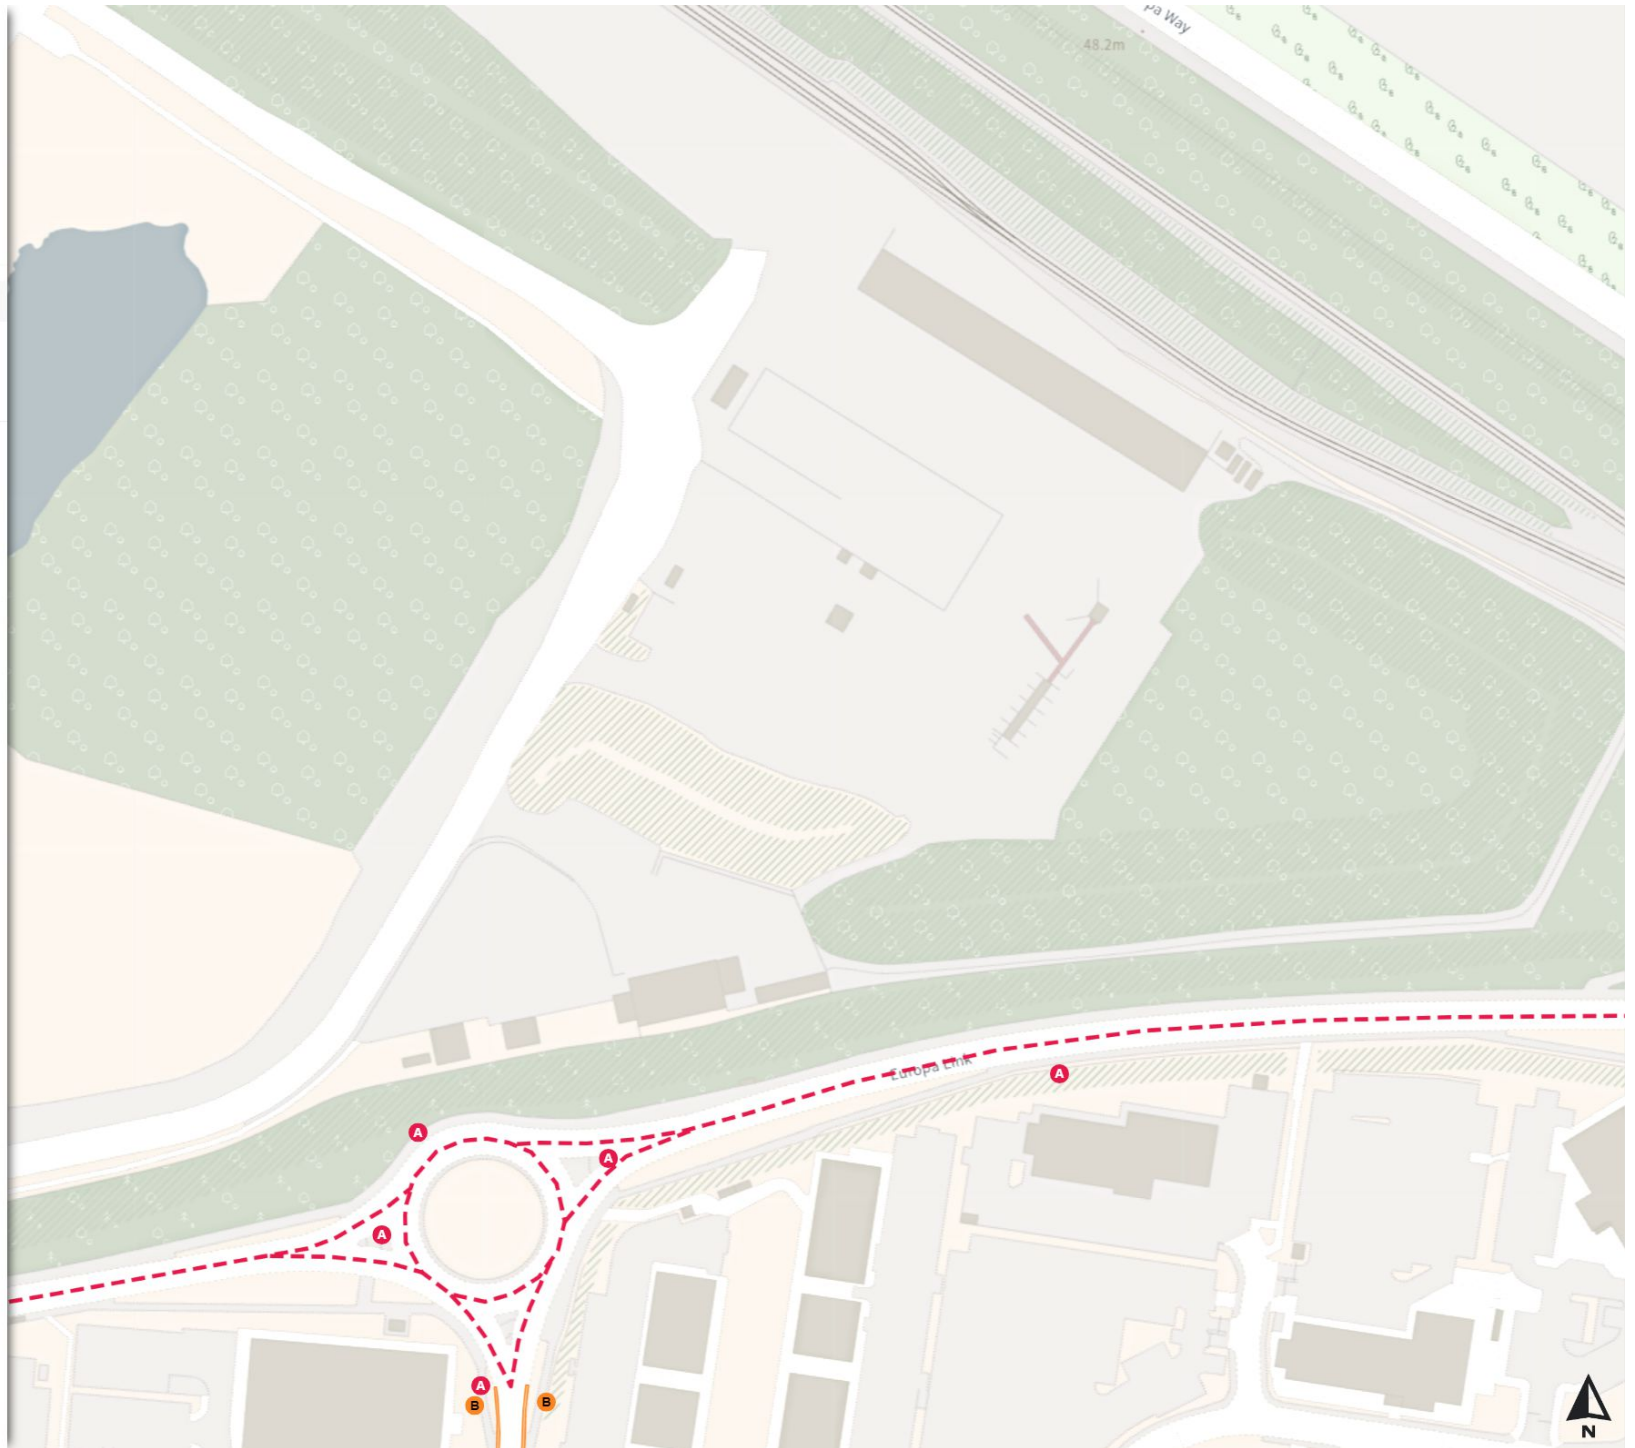

THE SHEFFIELD CITY COUNCIL (STOPPING RESTRICTIONS, WAITING RESTRICTIONS, LOADING RESTRICTIONS & PARKING PLACES) (MAP SCHEDULE) ORDER 2024

Map 255 of 794

Added

- Clearway
- Ⓐ At all times
- No waiting at any time
- Ⓑ At all times