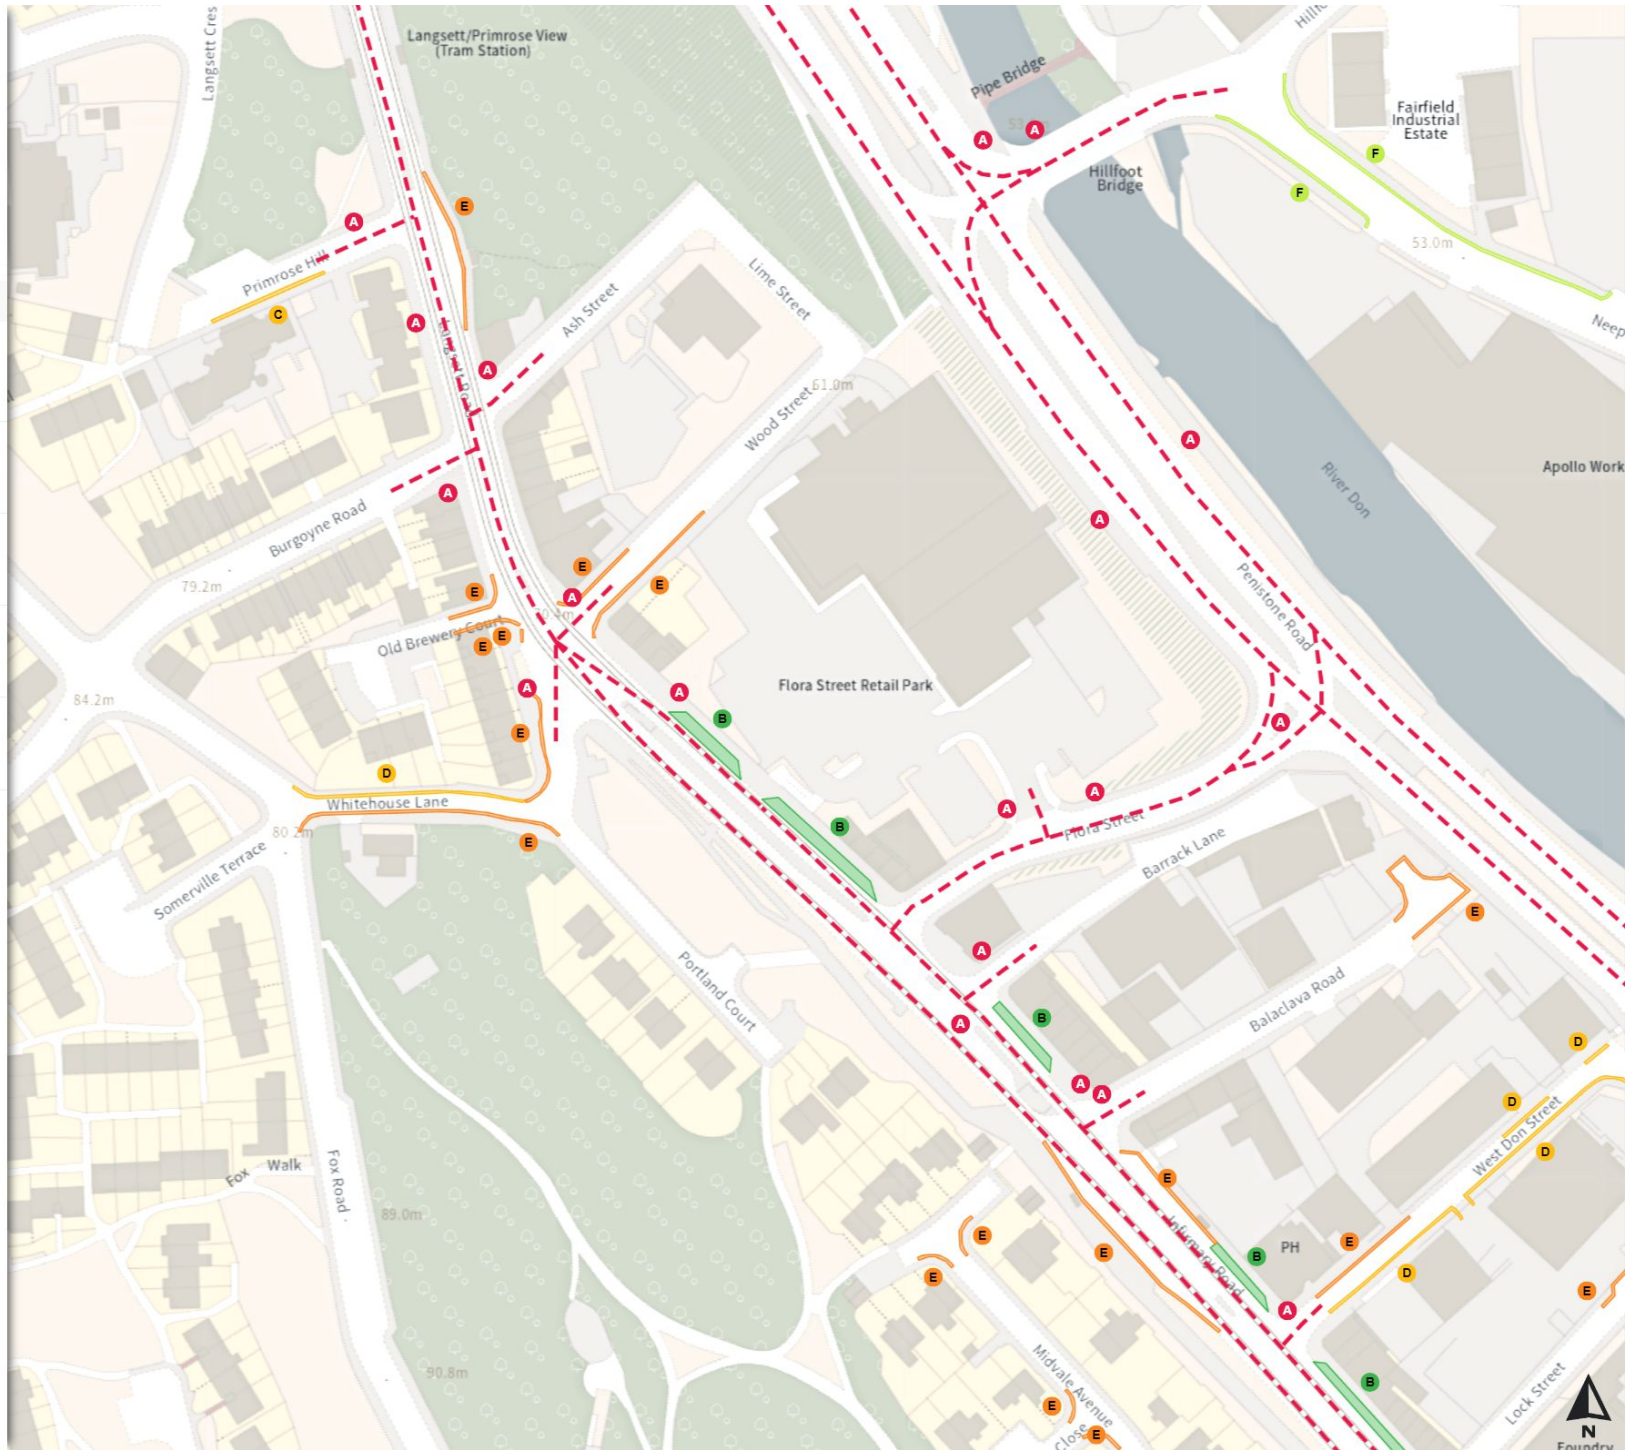

THE SHEFFIELD CITY COUNCIL (STOPPING RESTRICTIONS, WAITING RESTRICTIONS, LOADING RESTRICTIONS & PARKING PLACES) (MAP SCHEDULE) ORDER 2024

Map 267 of 794

Added

- - - Clearway
- A At all times
- Free parking place
- B Mon-Sat 08:00-18:30 ⌚ 2h ⌚ 2h
- No waiting
- C Mon-Fri 08:30-16:30
- No waiting
- D Mon-Sat 08:00-18:30
- No waiting at any time
- E At all times
- Shared
- F No waiting
- Mon-Fri 08:00-09:30 16:30-18:30
- F No loading
- Mon-Fri 08:00-09:30 16:30-18:30

Scale: 1:1250

North-West: 433957.376, 388906.961
South-East: 434382.981, 388532.947

© Crown copyright and database rights 2024 Ordnance Survey.
You are not permitted to copy, sub-license, distribute or sell any of this data to third parties in any form. Licence number 100018816