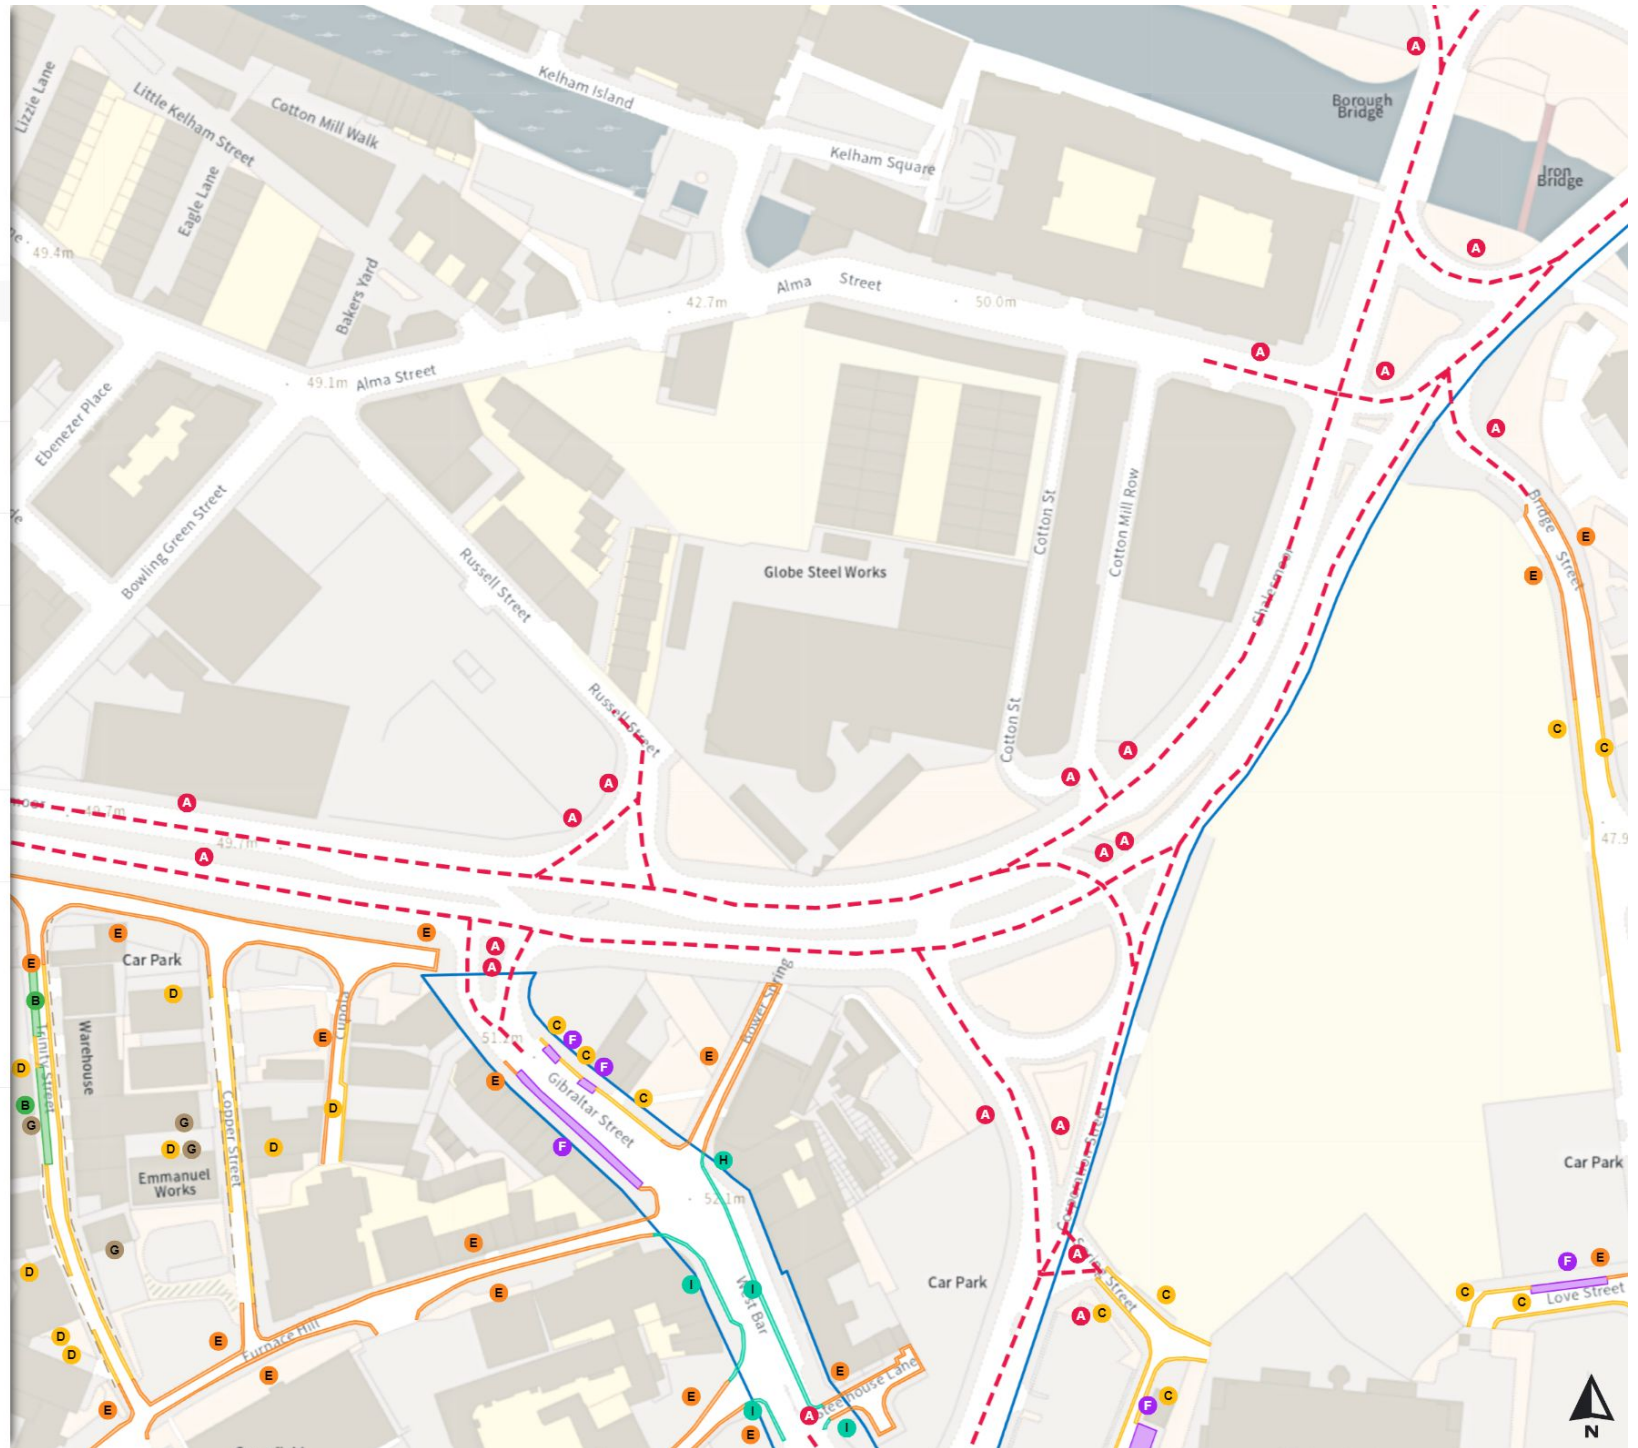

THE SHEFFIELD CITY COUNCIL (STOPPING RESTRICTIONS, WAITING RESTRICTIONS, LOADING RESTRICTIONS & PARKING PLACES) (MAP SCHEDULE) ORDER 2024

Map 315a of 794

Added

- - - Clearway
- A At all times

- Free parking place
- Mon-Sat 08:00-18:30 ⌚ 2h ⌚ 2h

- No waiting
- 08:00-20:30

- No waiting
- Mon-Sat 08:00-18:30

- No waiting at any time
- At all times

- Paid-for parking place
- 08:00-20:30

- - - Shared
- No stopping on the verge
  At all times
- No stopping on the footway
  At all times

0 20 40 60m

Scale: 1:1250

North-West: 435086.106, 388176.46
South-East: 435511.866, 387802.488

© Crown copyright and database rights 2024 Ordnance Survey.
You are not permitted to copy, sub-license, distribute or sell any of this data to third parties in any form. Licence number 100018816