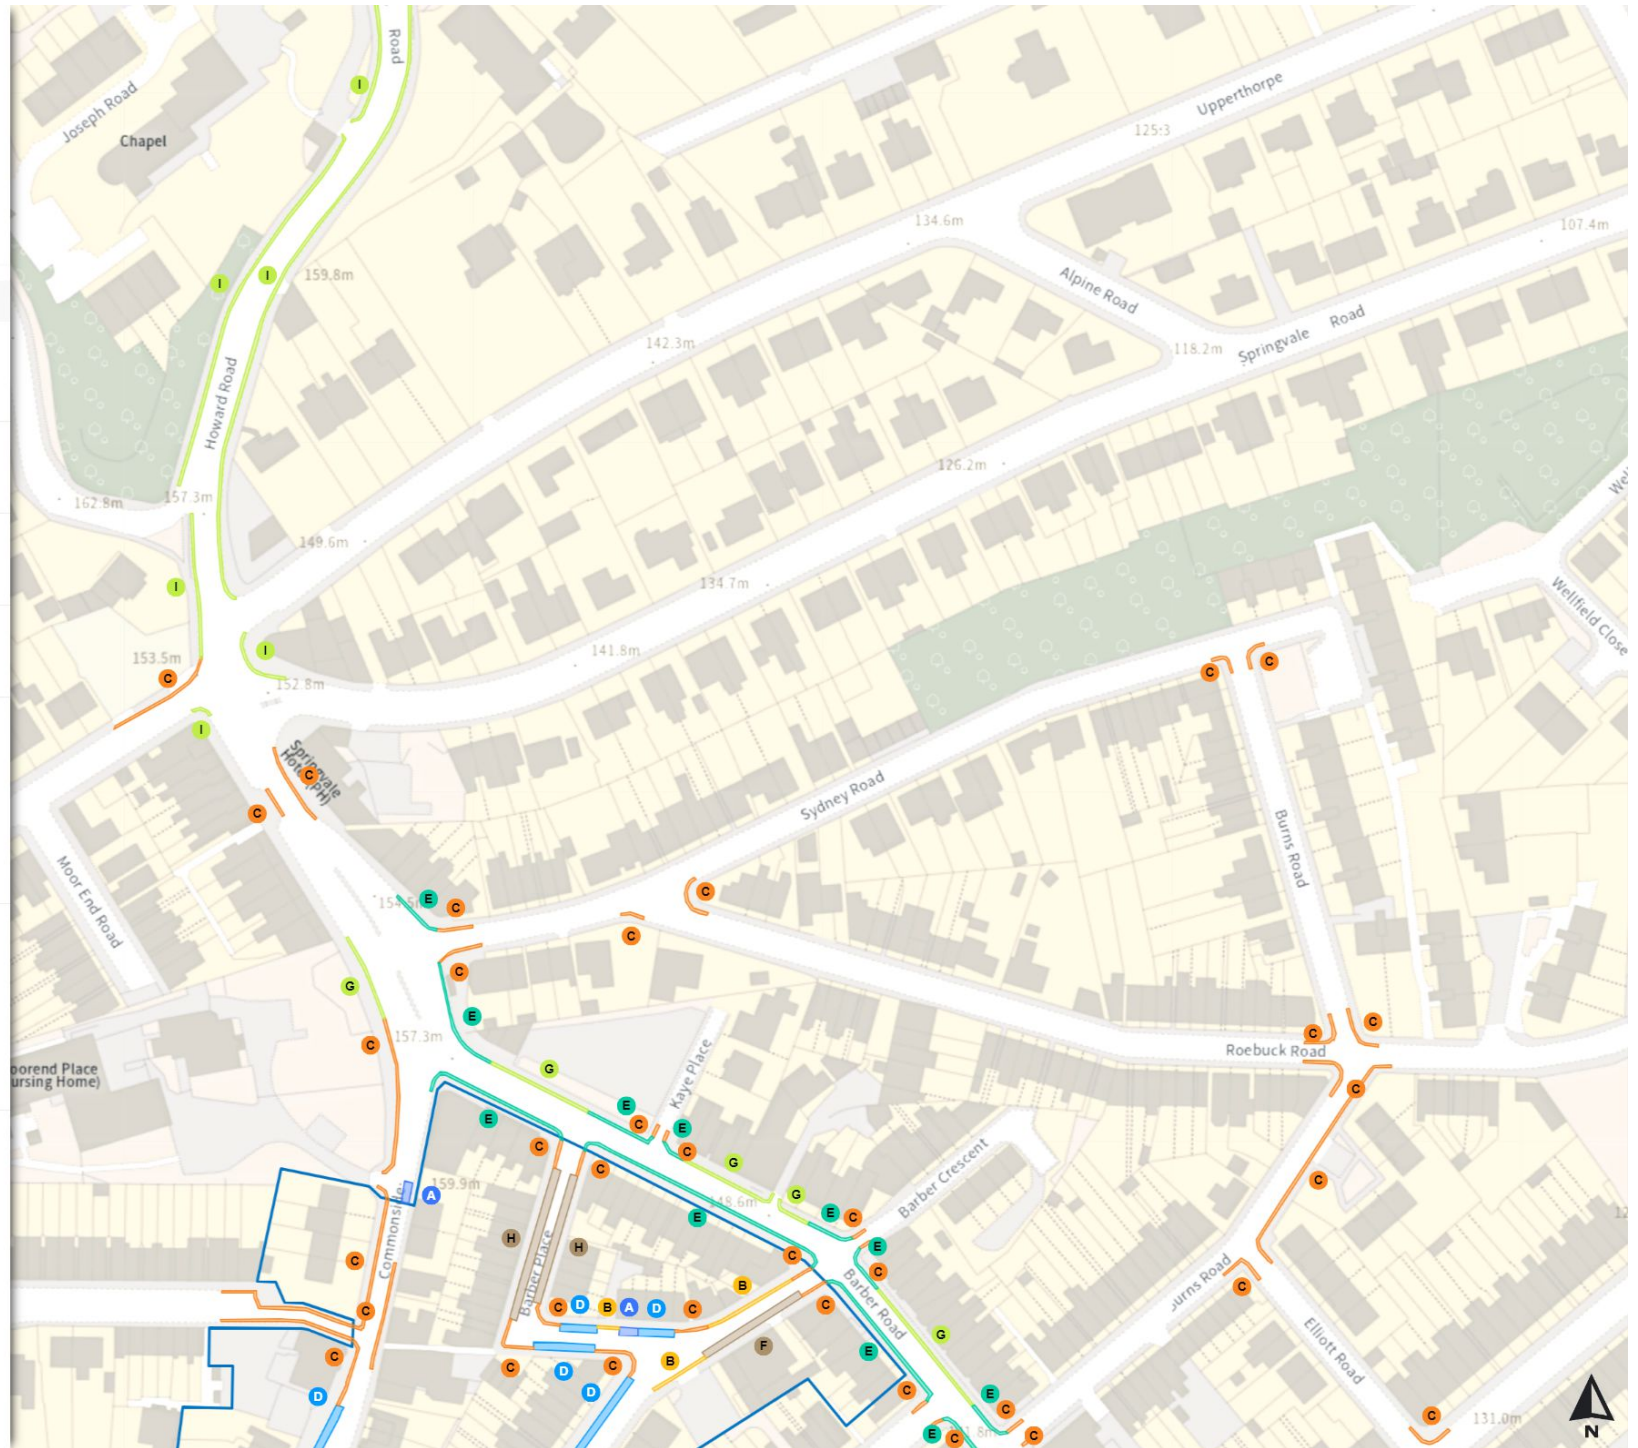

Mon-Fri 08:00-18:30

0 20 40 60m

Scale: 1:1250

North-West: 433436.766, 388164.596
South-East: 433862.396, 387790.477

© Crown copyright and database rights 2024 Ordnance Survey.
You are not permitted to copy, sub-license, distribute or sell any of this data to third parties in any form. Licence number 100018816