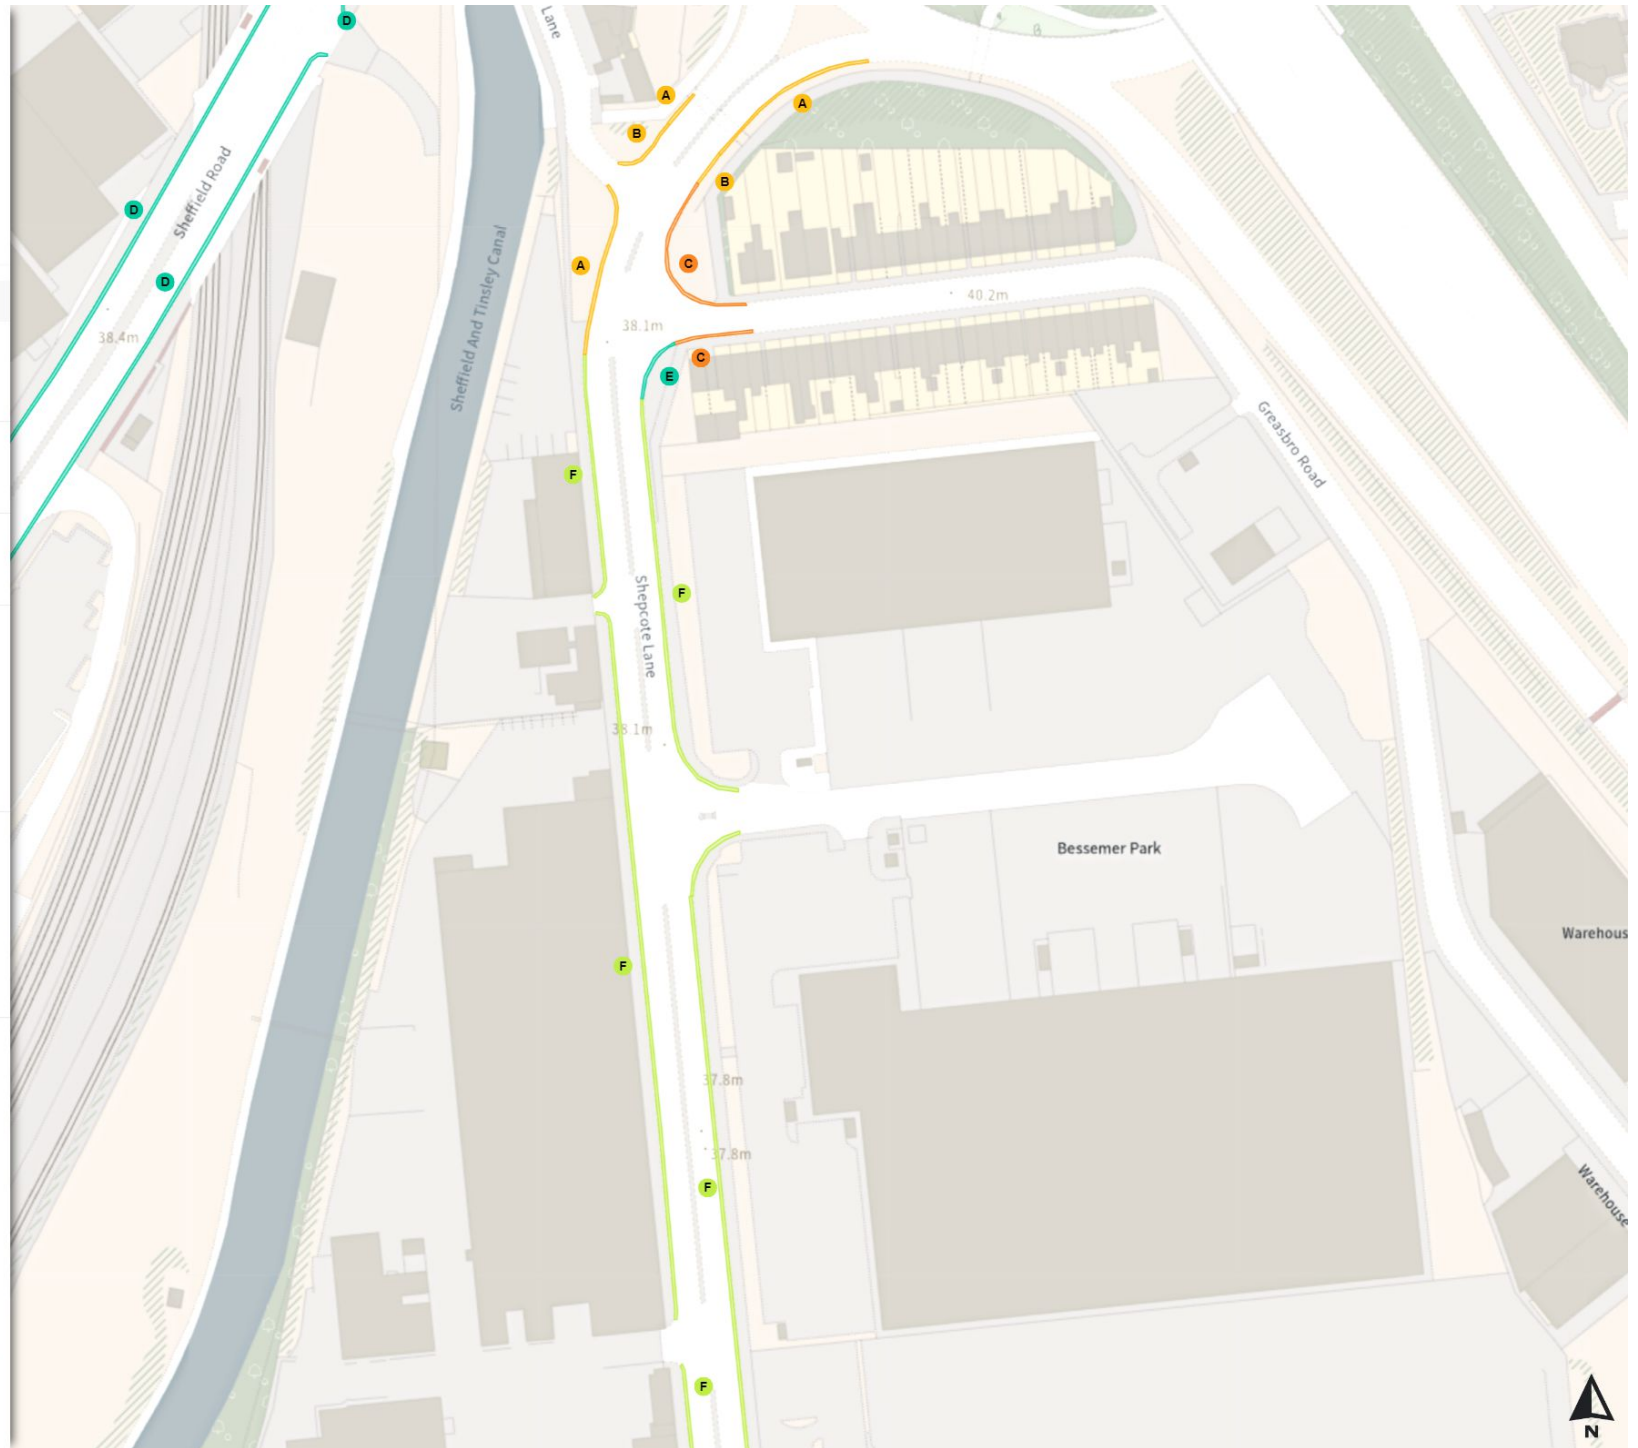

THE SHEFFIELD CITY COUNCIL (STOPPING RESTRICTIONS, WAITING RESTRICTIONS, LOADING RESTRICTIONS & PARKING PLACES) (MAP SCHEDULE) ORDER 2024

Map 171 of 794

Added

No waiting
A Mon-Fri 08:00-09:30 16:00-18:30

No waiting
B Mon-Sat 08:00-18:30

No waiting at any time
C At all times

Shared
D No waiting at any time
At all times

No loading
E Mon-Fri 07:30-09:30 16:00-18:30

Shared
F No waiting at any time
At all times

No loading
G Mon-Fri 08:00-09:30 16:00-18:30

Shared
H No waiting
Mon-Fri 08:00-09:30 16:00-18:30

No loading
I Mon-Fri 08:00-09:30 16:00-18:30

0 20 40 60m

Scale: 1:1250

North-West: 439608.907, 390797.481
South-East: 440034.795, 390424.119

© Crown copyright and database rights 2024 Ordnance Survey.
You are not permitted to copy, sub-license, distribute or sell any of this data to third parties in any form. Licence number 100018816