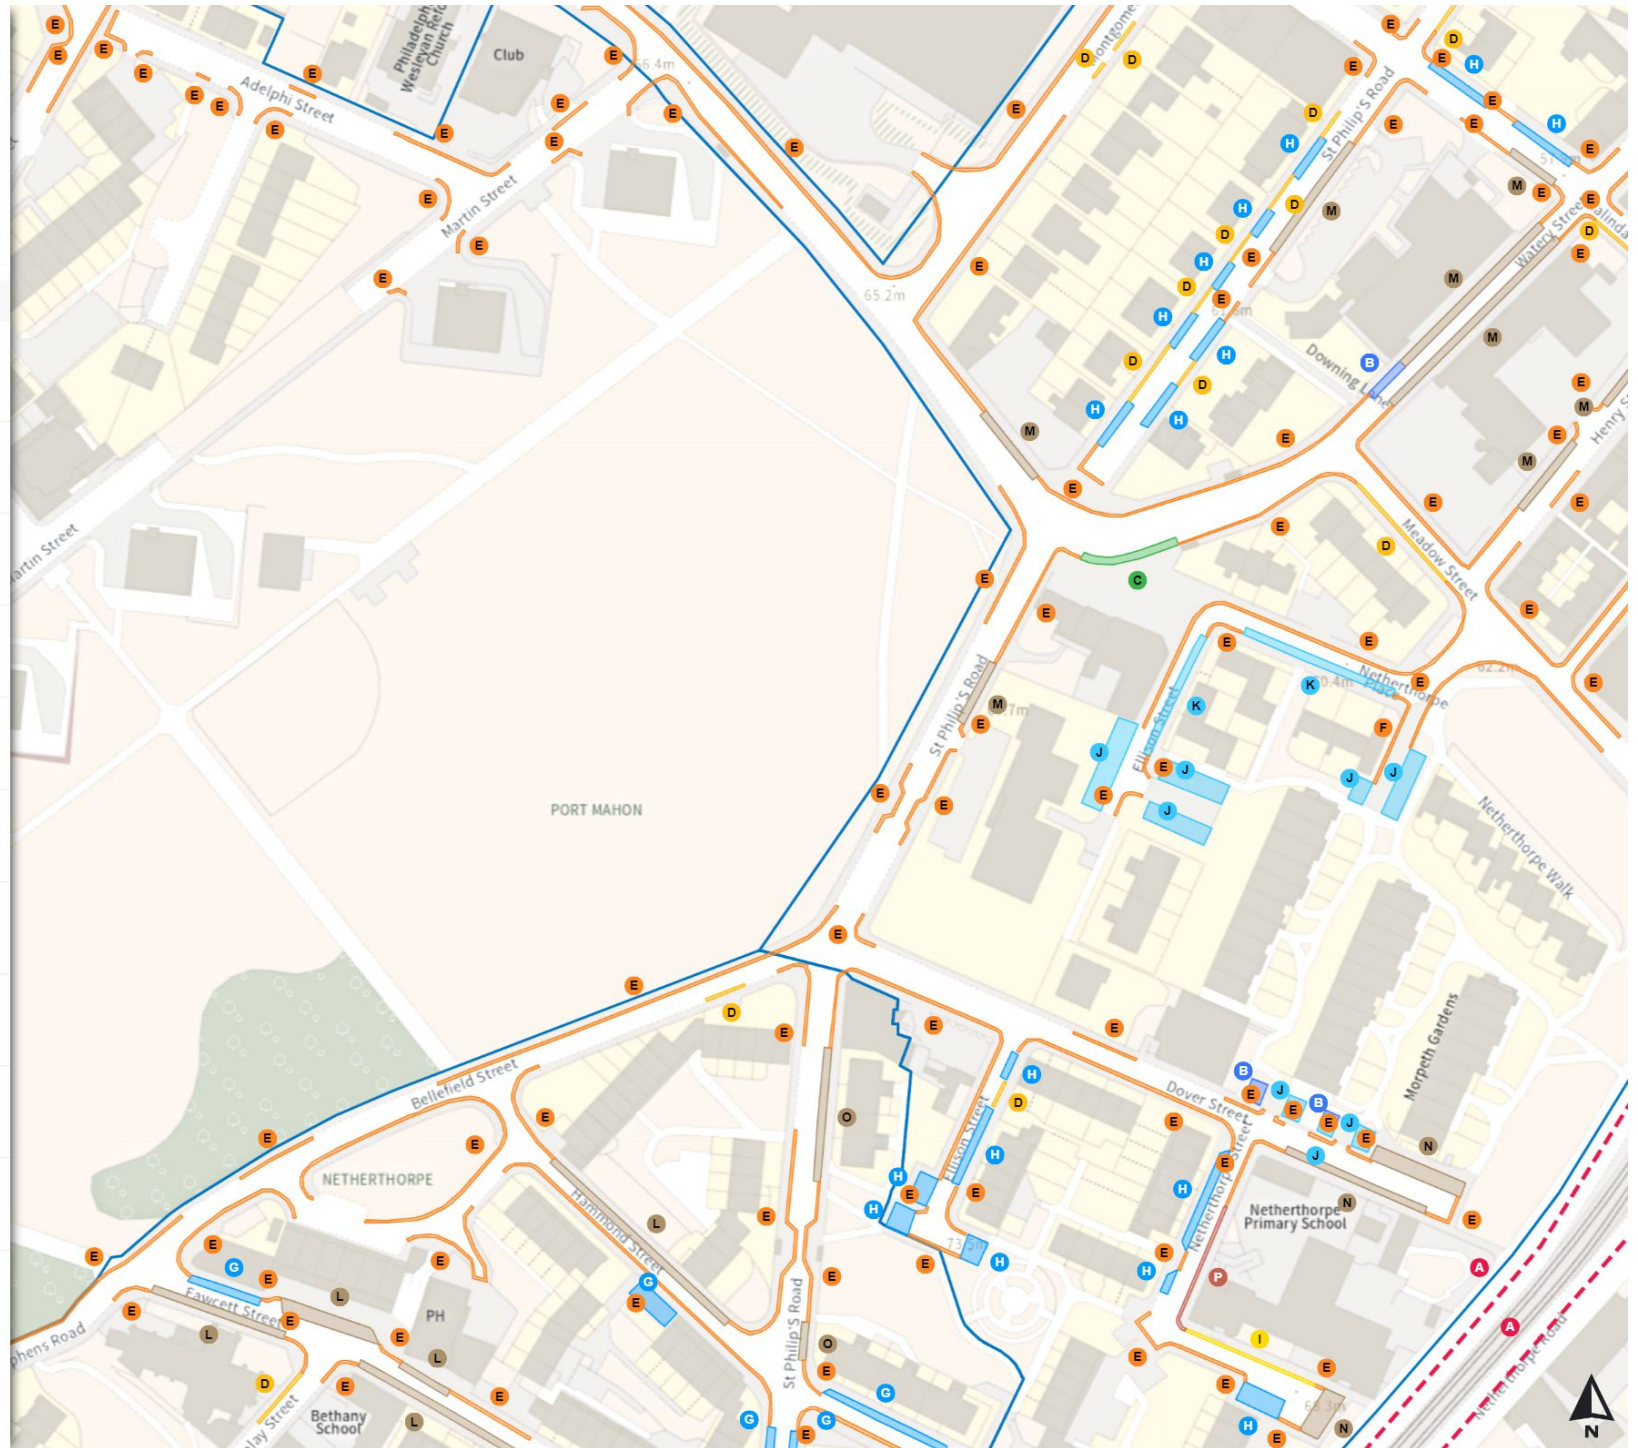

THE SHEFFIELD CITY COUNCIL (STOPPING RESTRICTIONS, WAITING RESTRICTIONS, LOADING RESTRICTIONS & PARKING PLACES) (MAP SCHEDULE) ORDER 2024

Map 313a of 794

Added

- **Clearway**
- **A** At all times
- **Disabled persons' badge holders parking place**
- **B** At all times
- **Free parking place**
- **C** Mon-Fri 08:00-18:30 1h 1h
- **No waiting**
- **D** Mon-Fri 08:00-18:30
- **No waiting at any time**
- **E** At all times
- **No waiting at any time**
- **F** At all times
- **Permit holders parking place (Fawcett Street)**
- **G** Mon-Fri 08:00-18:30
- **Permit holders parking place (Meadow Street)**
- **H** Mon-Fri 08:00-18:30
- **Prohibition of stopping on school entrance markings**
- **I** At all times
- **Resident permit holders parking place (Meadow Street)**
- **J** Mon-Fri 08:00-18:30

0 20 40 60m

Scale: 1:1250

North-West: 434261.436, 388170.456
South-East: 434687.131, 387796.411

© Crown copyright and database rights 2024 Ordnance Survey.
You are not permitted to copy, sub-license, distribute or sell any of this data to third parties in any form. Licence number 100018816