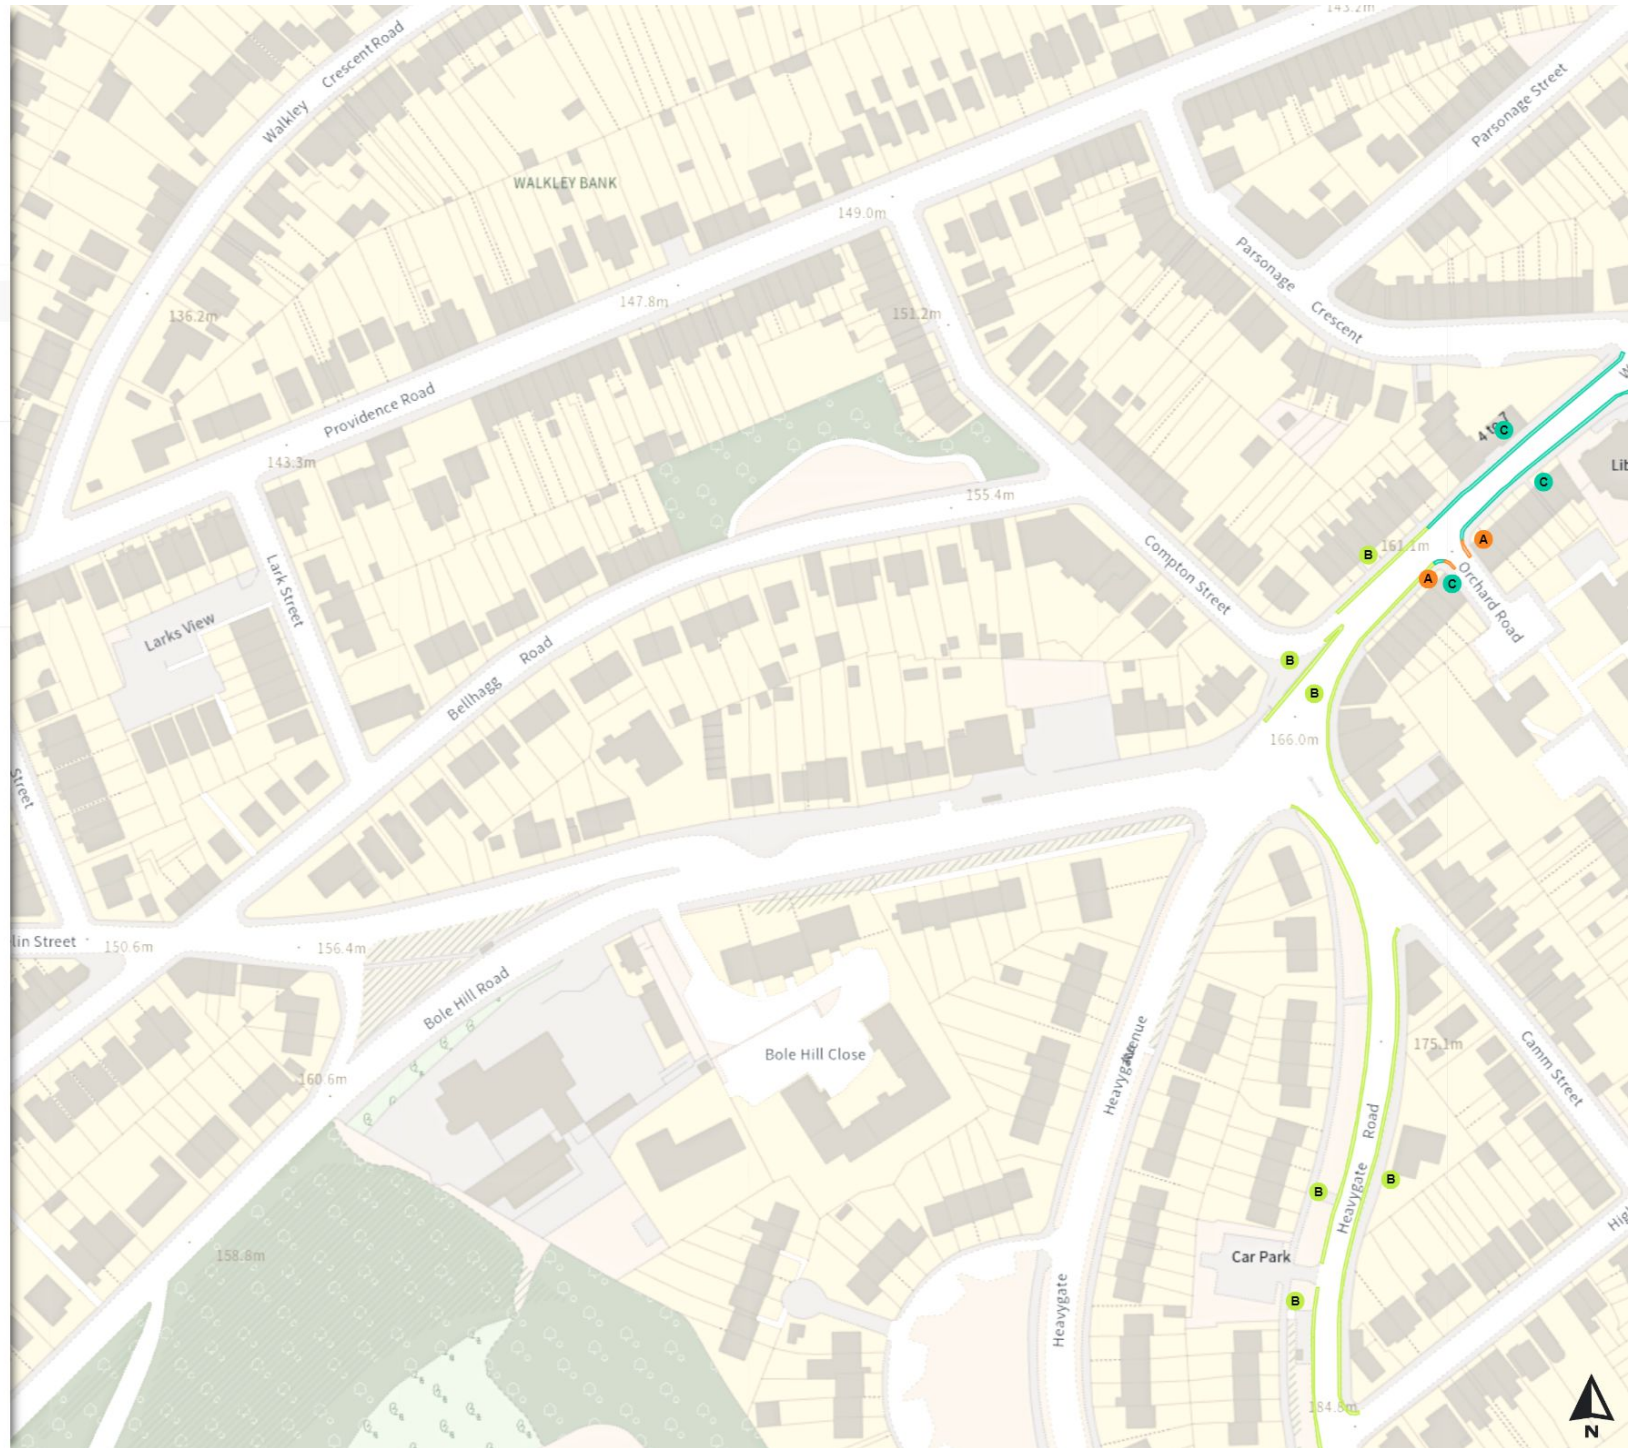

THE SHEFFIELD CITY COUNCIL (STOPPING RESTRICTIONS, WAITING RESTRICTIONS, LOADING RESTRICTIONS & PARKING PLACES) (MAP SCHEDULE) ORDER 2024

Map 264 of 794

Added

- No waiting at any time
- A At all times
- Shared
- B No waiting
  Mon-Fri 08:00-09:30 16:30-18:30
- B No loading
  Mon-Fri 08:00-09:30 16:30-18:30
- Shared
- C No waiting at any time
  At all times
- C No loading
  Mon-Fri 08:00-09:30 16:30-18:30

0 20 40 60m

Scale: 1:1250

North-West: 432720.474, 388898.302
South-East: 433145.981, 388524.178

© Crown copyright and database rights 2024 Ordnance Survey.
You are not permitted to copy, sub-license, distribute or sell any of this data to third parties in any form. Licence number 100018816