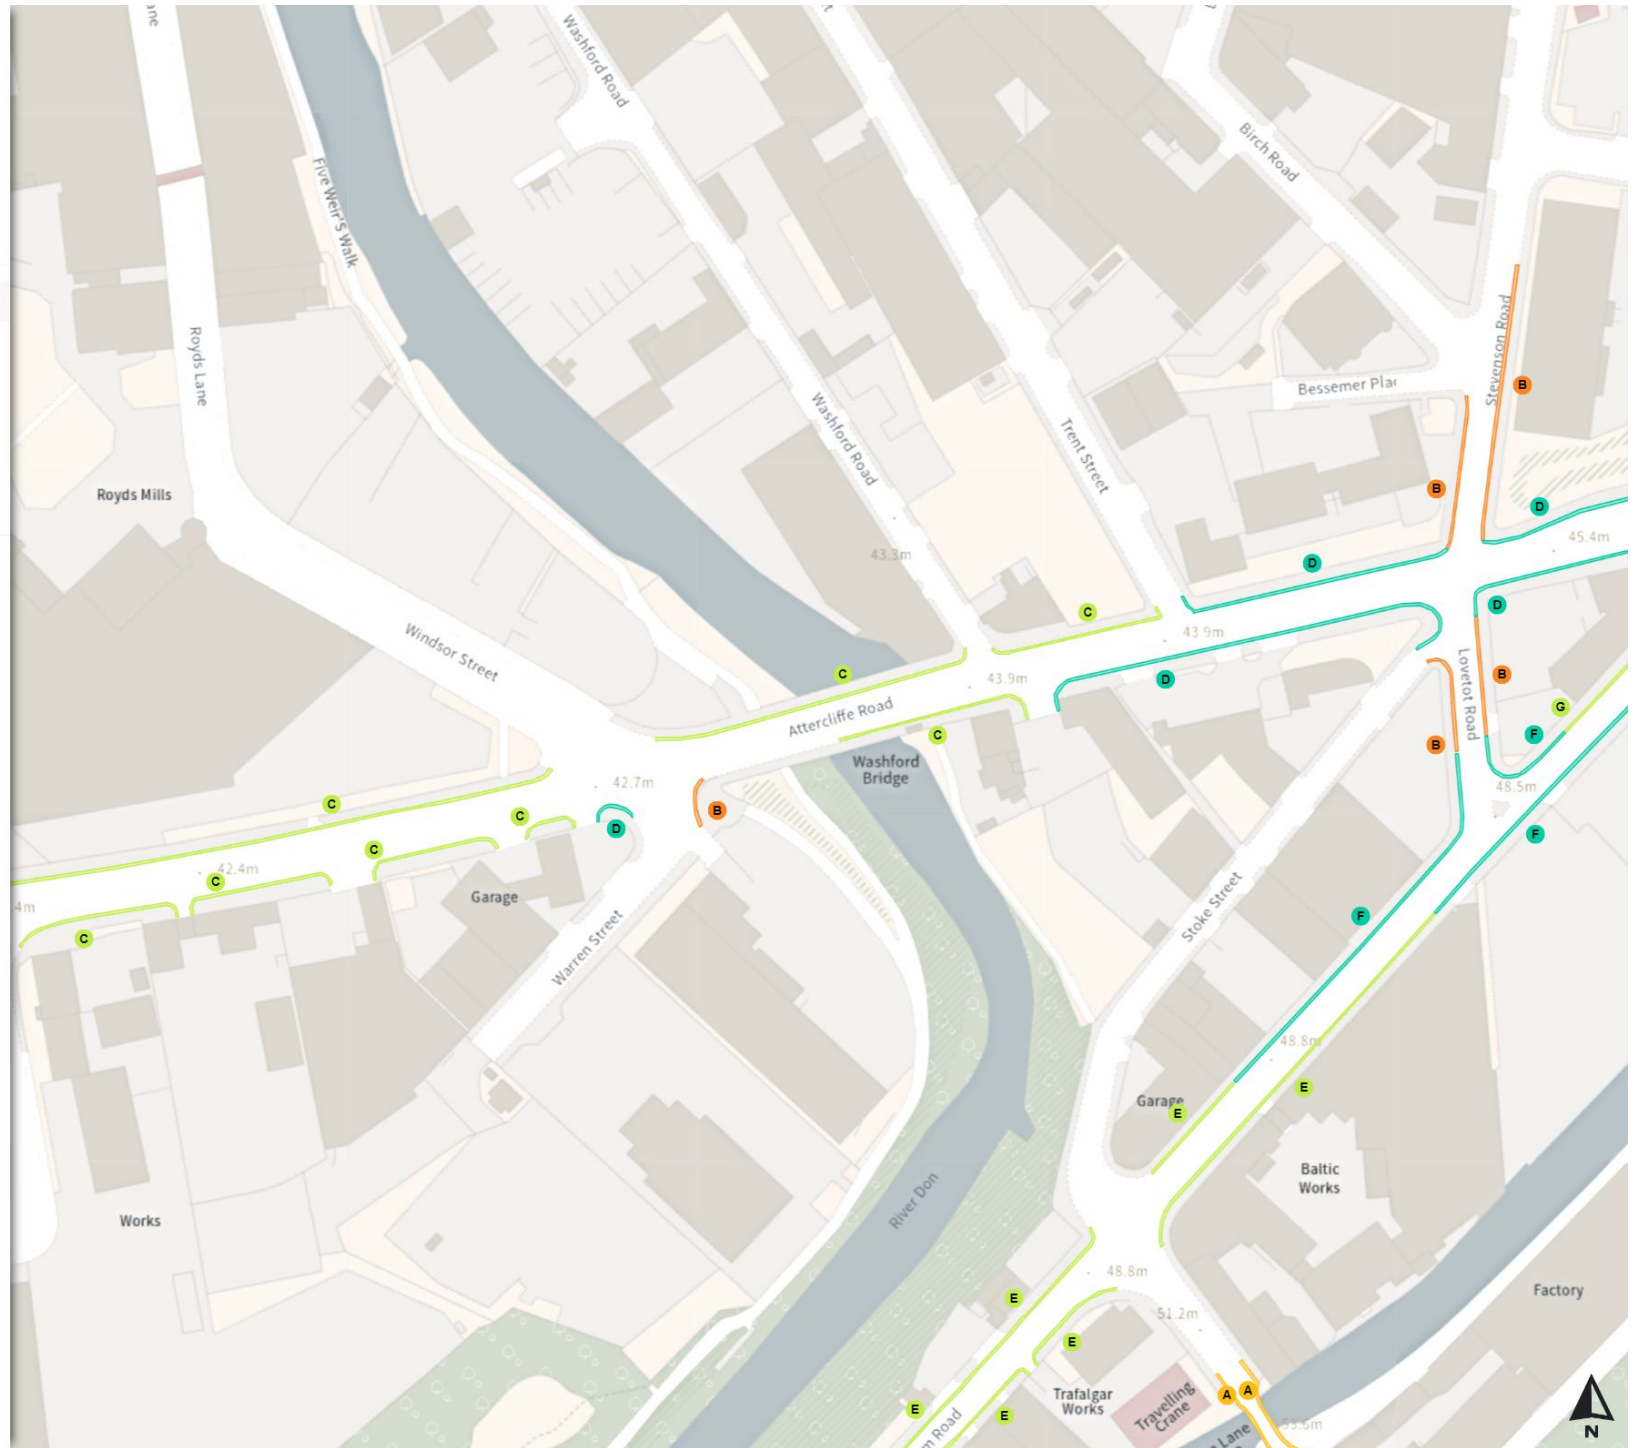

THE SHEFFIELD CITY COUNCIL (STOPPING RESTRICTIONS, WAITING RESTRICTIONS, LOADING RESTRICTIONS & PARKING PLACES) (MAP SCHEDULE) ORDER 2024

Map 302b of 794

Added

- Shared
- No waiting at any time
  At all times
- No loading
  Mon-Fri 08:00-09:30 16:00-18:30
- Shared
- No waiting
  Mon-Sat 08:00-18:30
- No loading
  Mon-Fri 08:00-09:30 16:00-18:30

Scale: 1:1250

North-West: 437028.688, 388560.616
South-East: 437454.569, 388186.847

© Crown copyright and database rights 2024 Ordnance Survey.
You are not permitted to copy, sub-license, distribute or sell any of this data to third parties in any form. Licence number 100018816