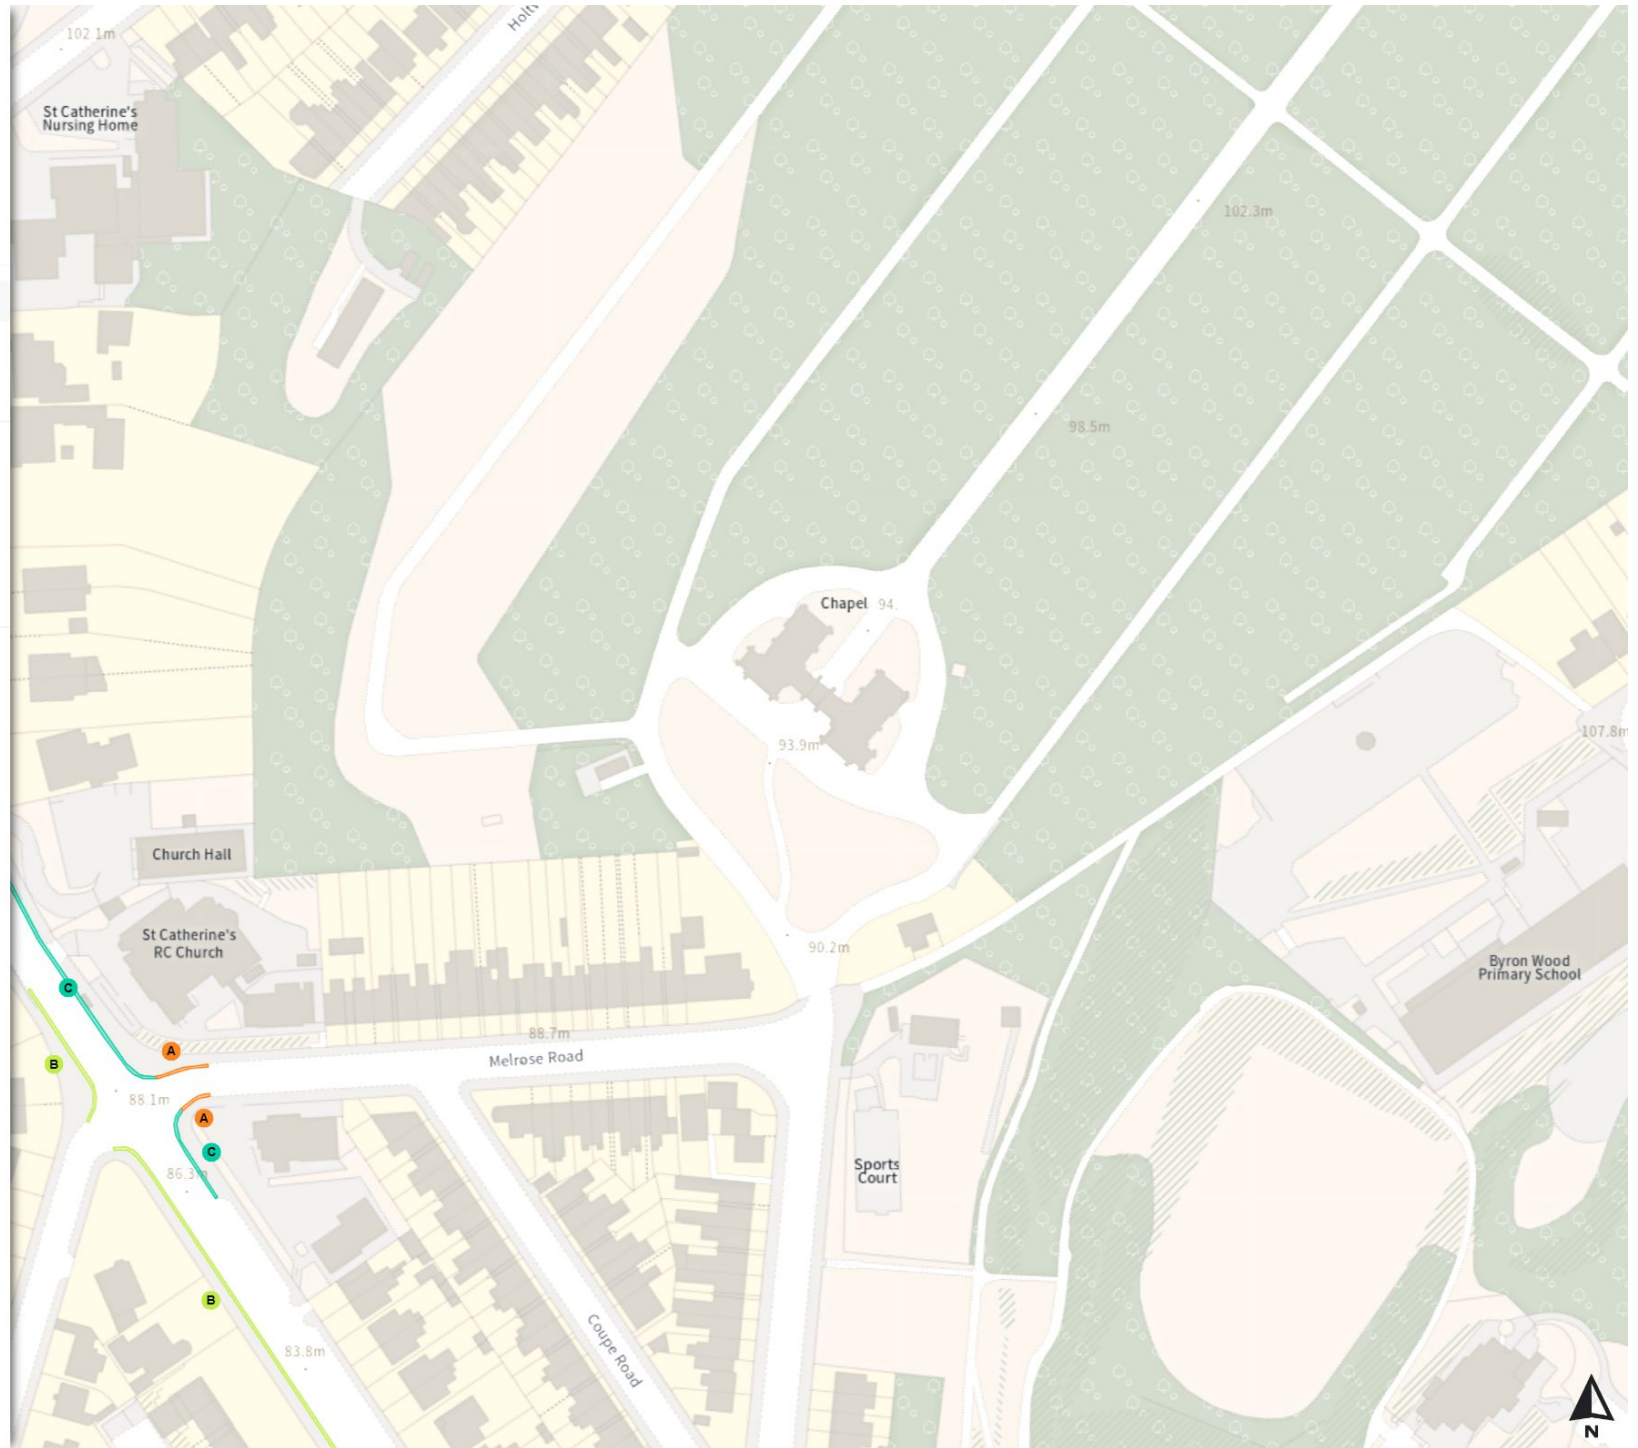

THE SHEFFIELD CITY COUNCIL (STOPPING RESTRICTIONS, WAITING RESTRICTIONS, LOADING RESTRICTIONS & PARKING PLACES) (MAP SCHEDULE) ORDER 2024

Map 244 of 794

Added

- No waiting at any time
- At all times
- Prohibition of stopping on school entrance markings
- At all times