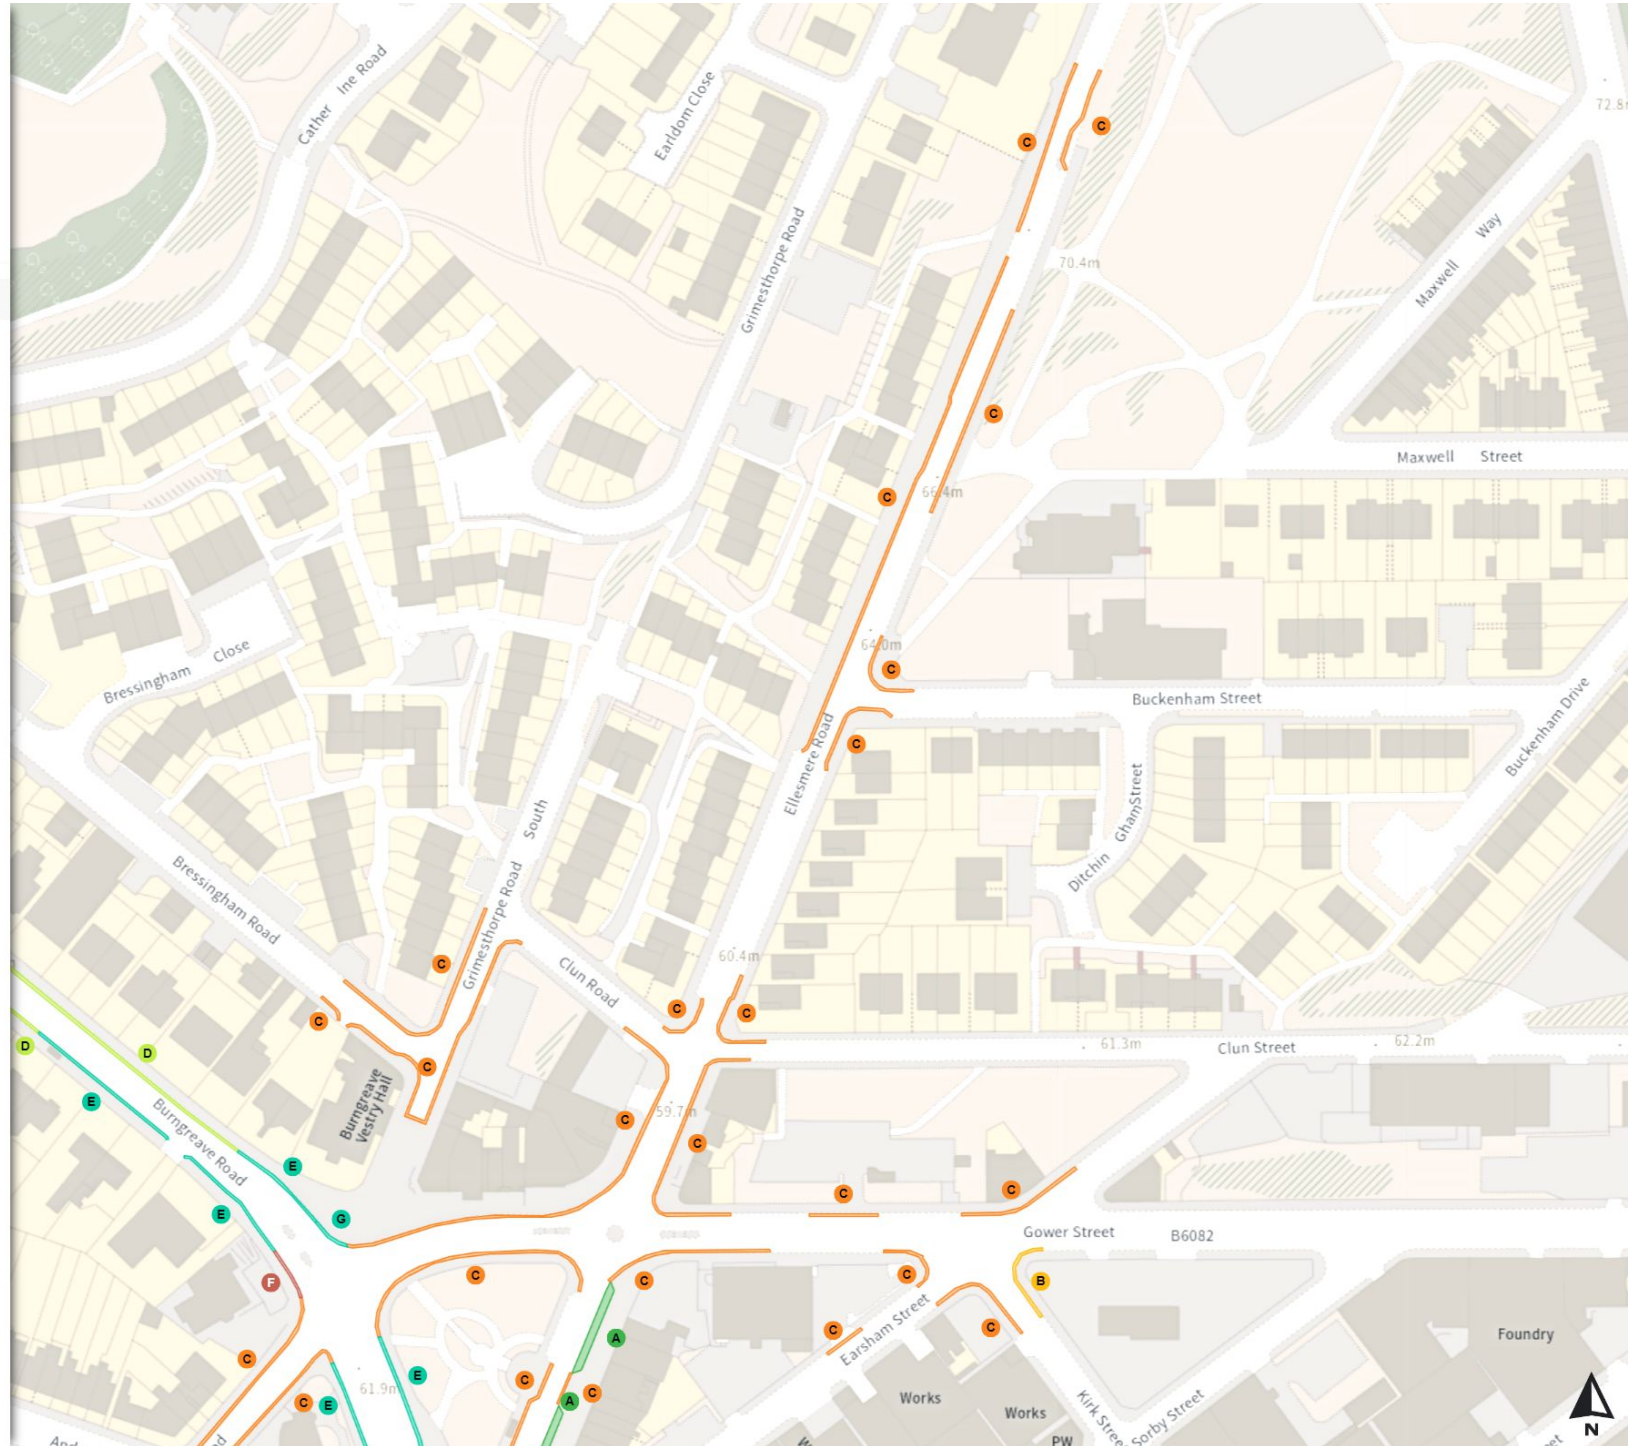

THE SHEFFIELD CITY COUNCIL (STOPPING RESTRICTIONS, WAITING RESTRICTIONS, LOADING RESTRICTIONS & PARKING PLACES) (MAP SCHEDULE) ORDER 2024

Map 272b of 794

Added

- Shared
- No waiting at any time
  At all times
- No loading
  At all times

0 20 40 60m

Scale: 1:1250

North-West: 436018.639, 388922.108
South-East: 436444.408, 388548.278

© Crown copyright and database rights 2024 Ordnance Survey.
You are not permitted to copy, sub-license, distribute or sell any of this data to third parties in any form. Licence number 100018816