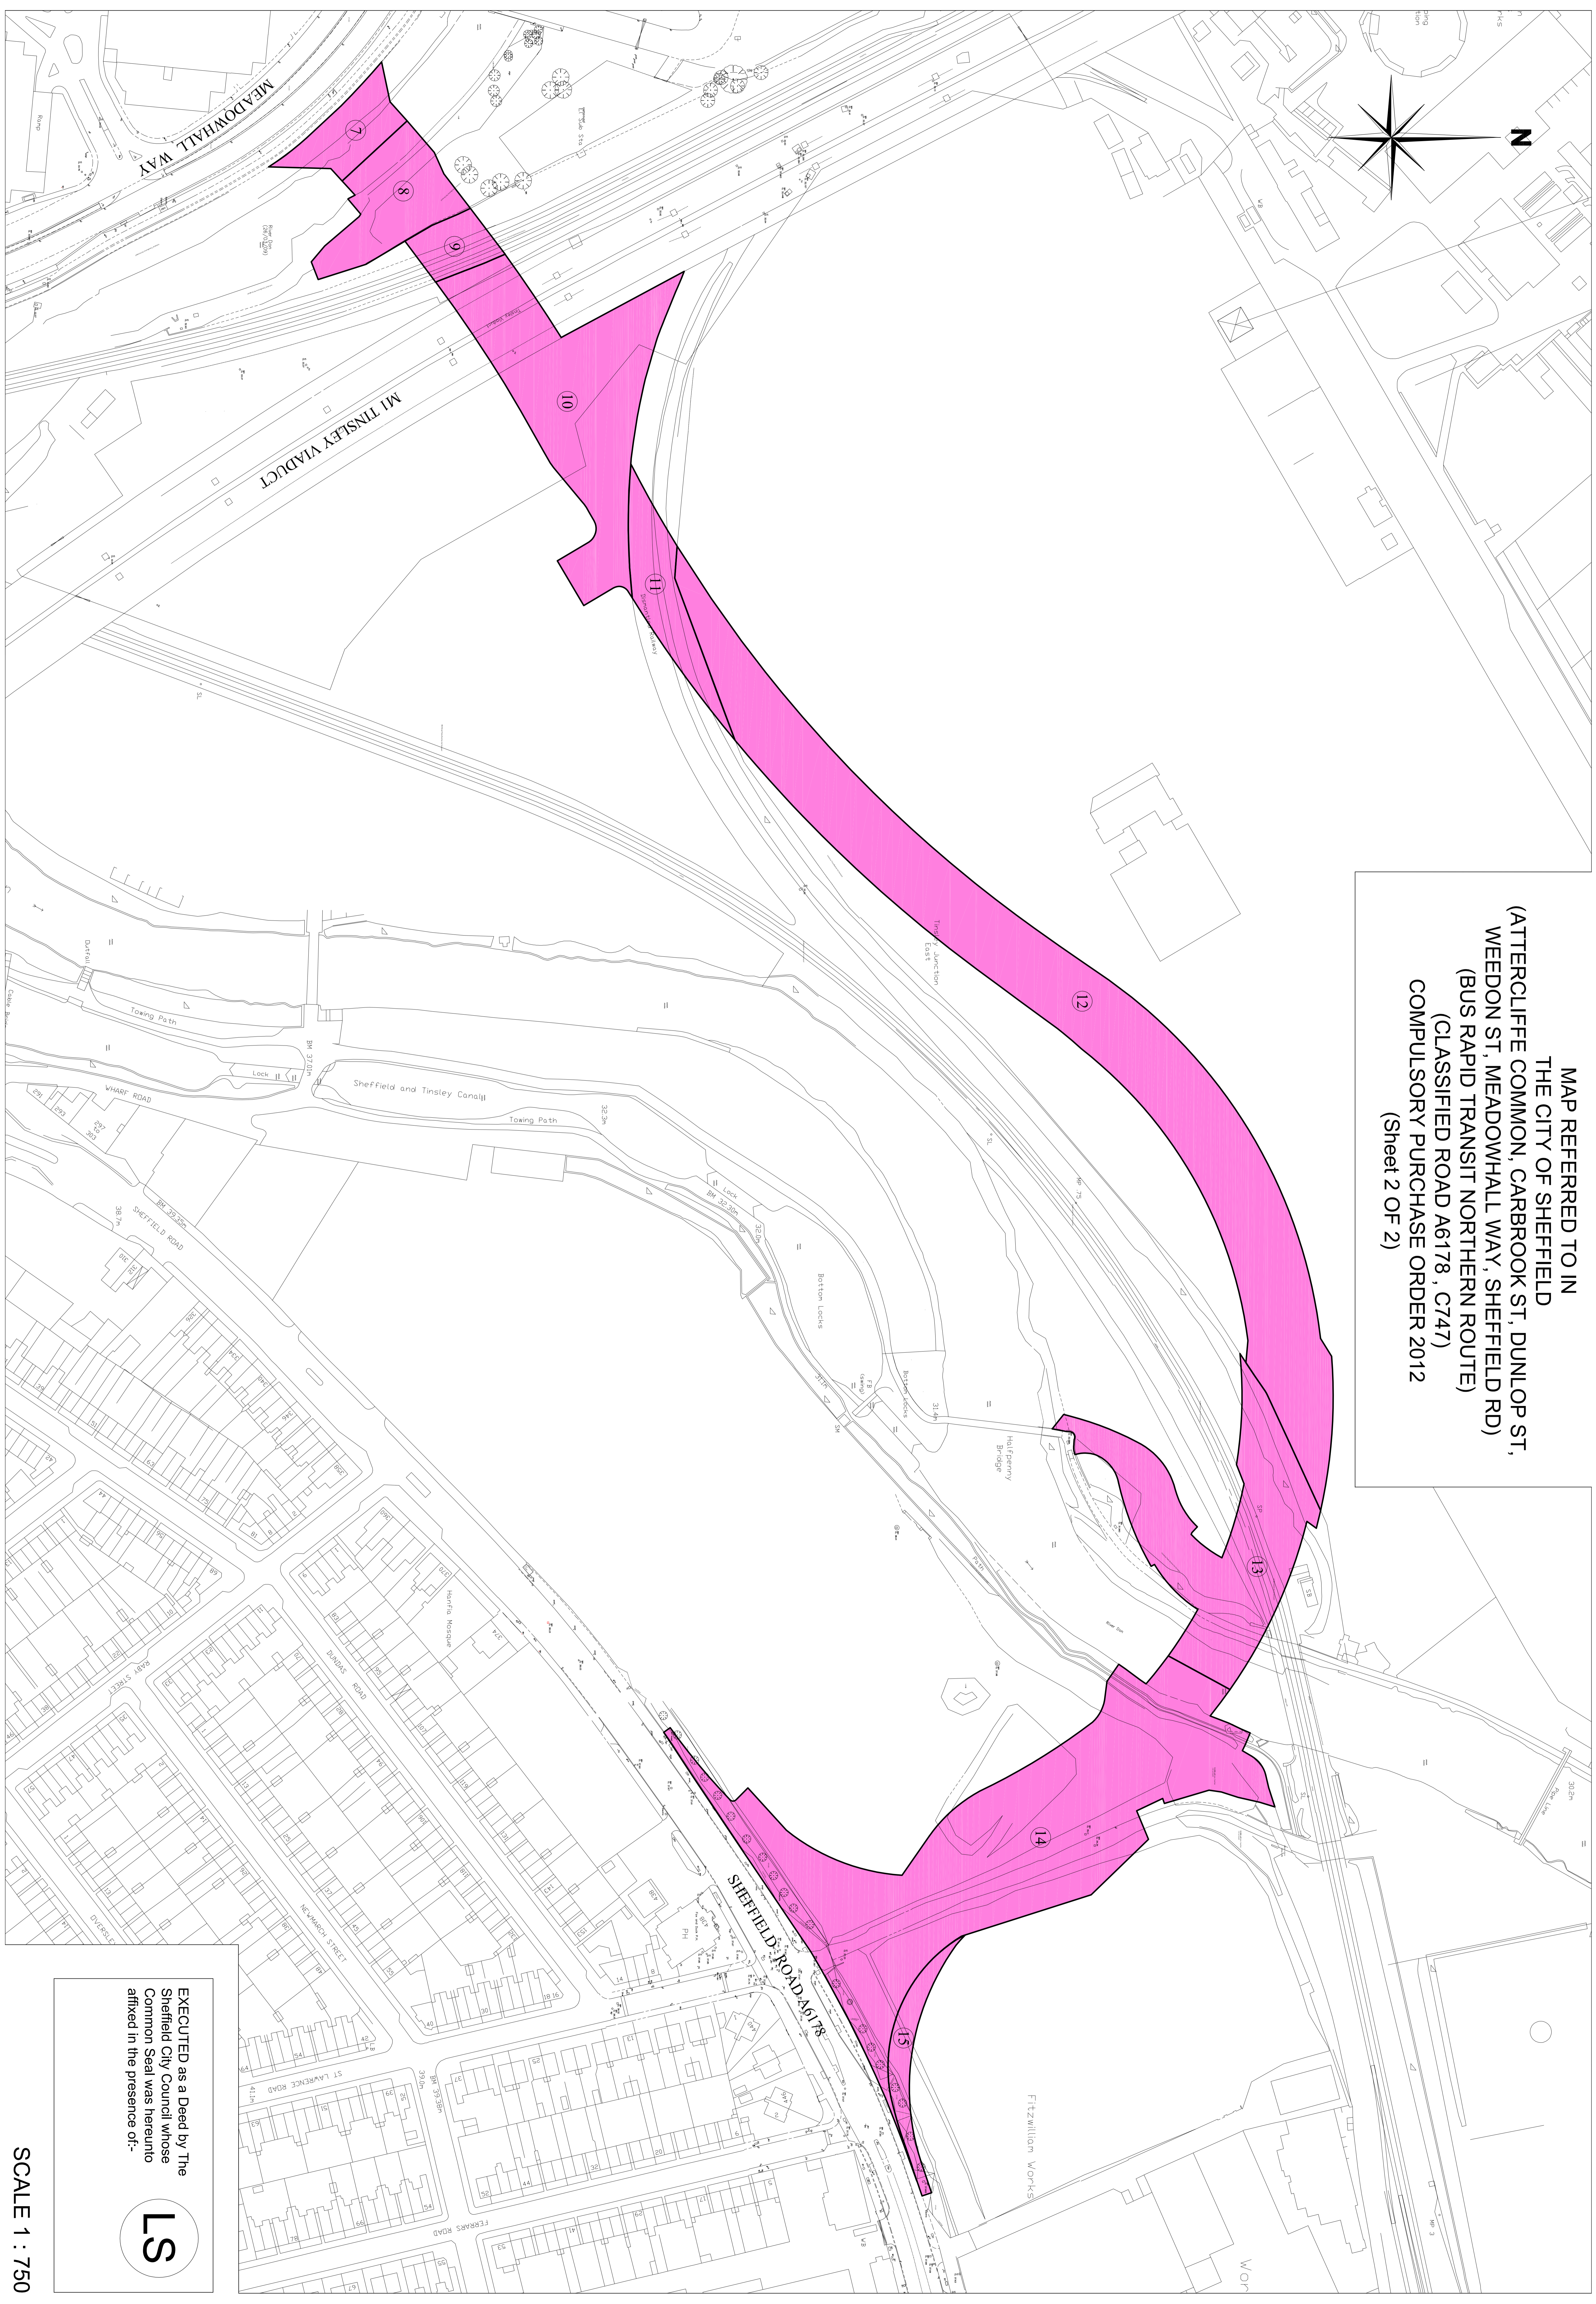

MAP REFERRED TO IN
THE CITY OF SHEFFIELD
(ATTERCLIFFE COMMON, CARBROOK ST, DUNLOP ST,
WEEDON ST, MEADOWHALL WAY, SHEFFIELD RD)
(BUS RAPID TRANSIT NORTHERN ROUTE)
(CLASSIFIED ROAD A6178, C747)
COMPULSORY PURCHASE ORDER 2012
(Sheet 2 OF 2)

EXECUTED as a Deed by The
Sheffield City Council whose
Common Seal was hereunto
affixed in the presence of:-

SCALE 1 : 750