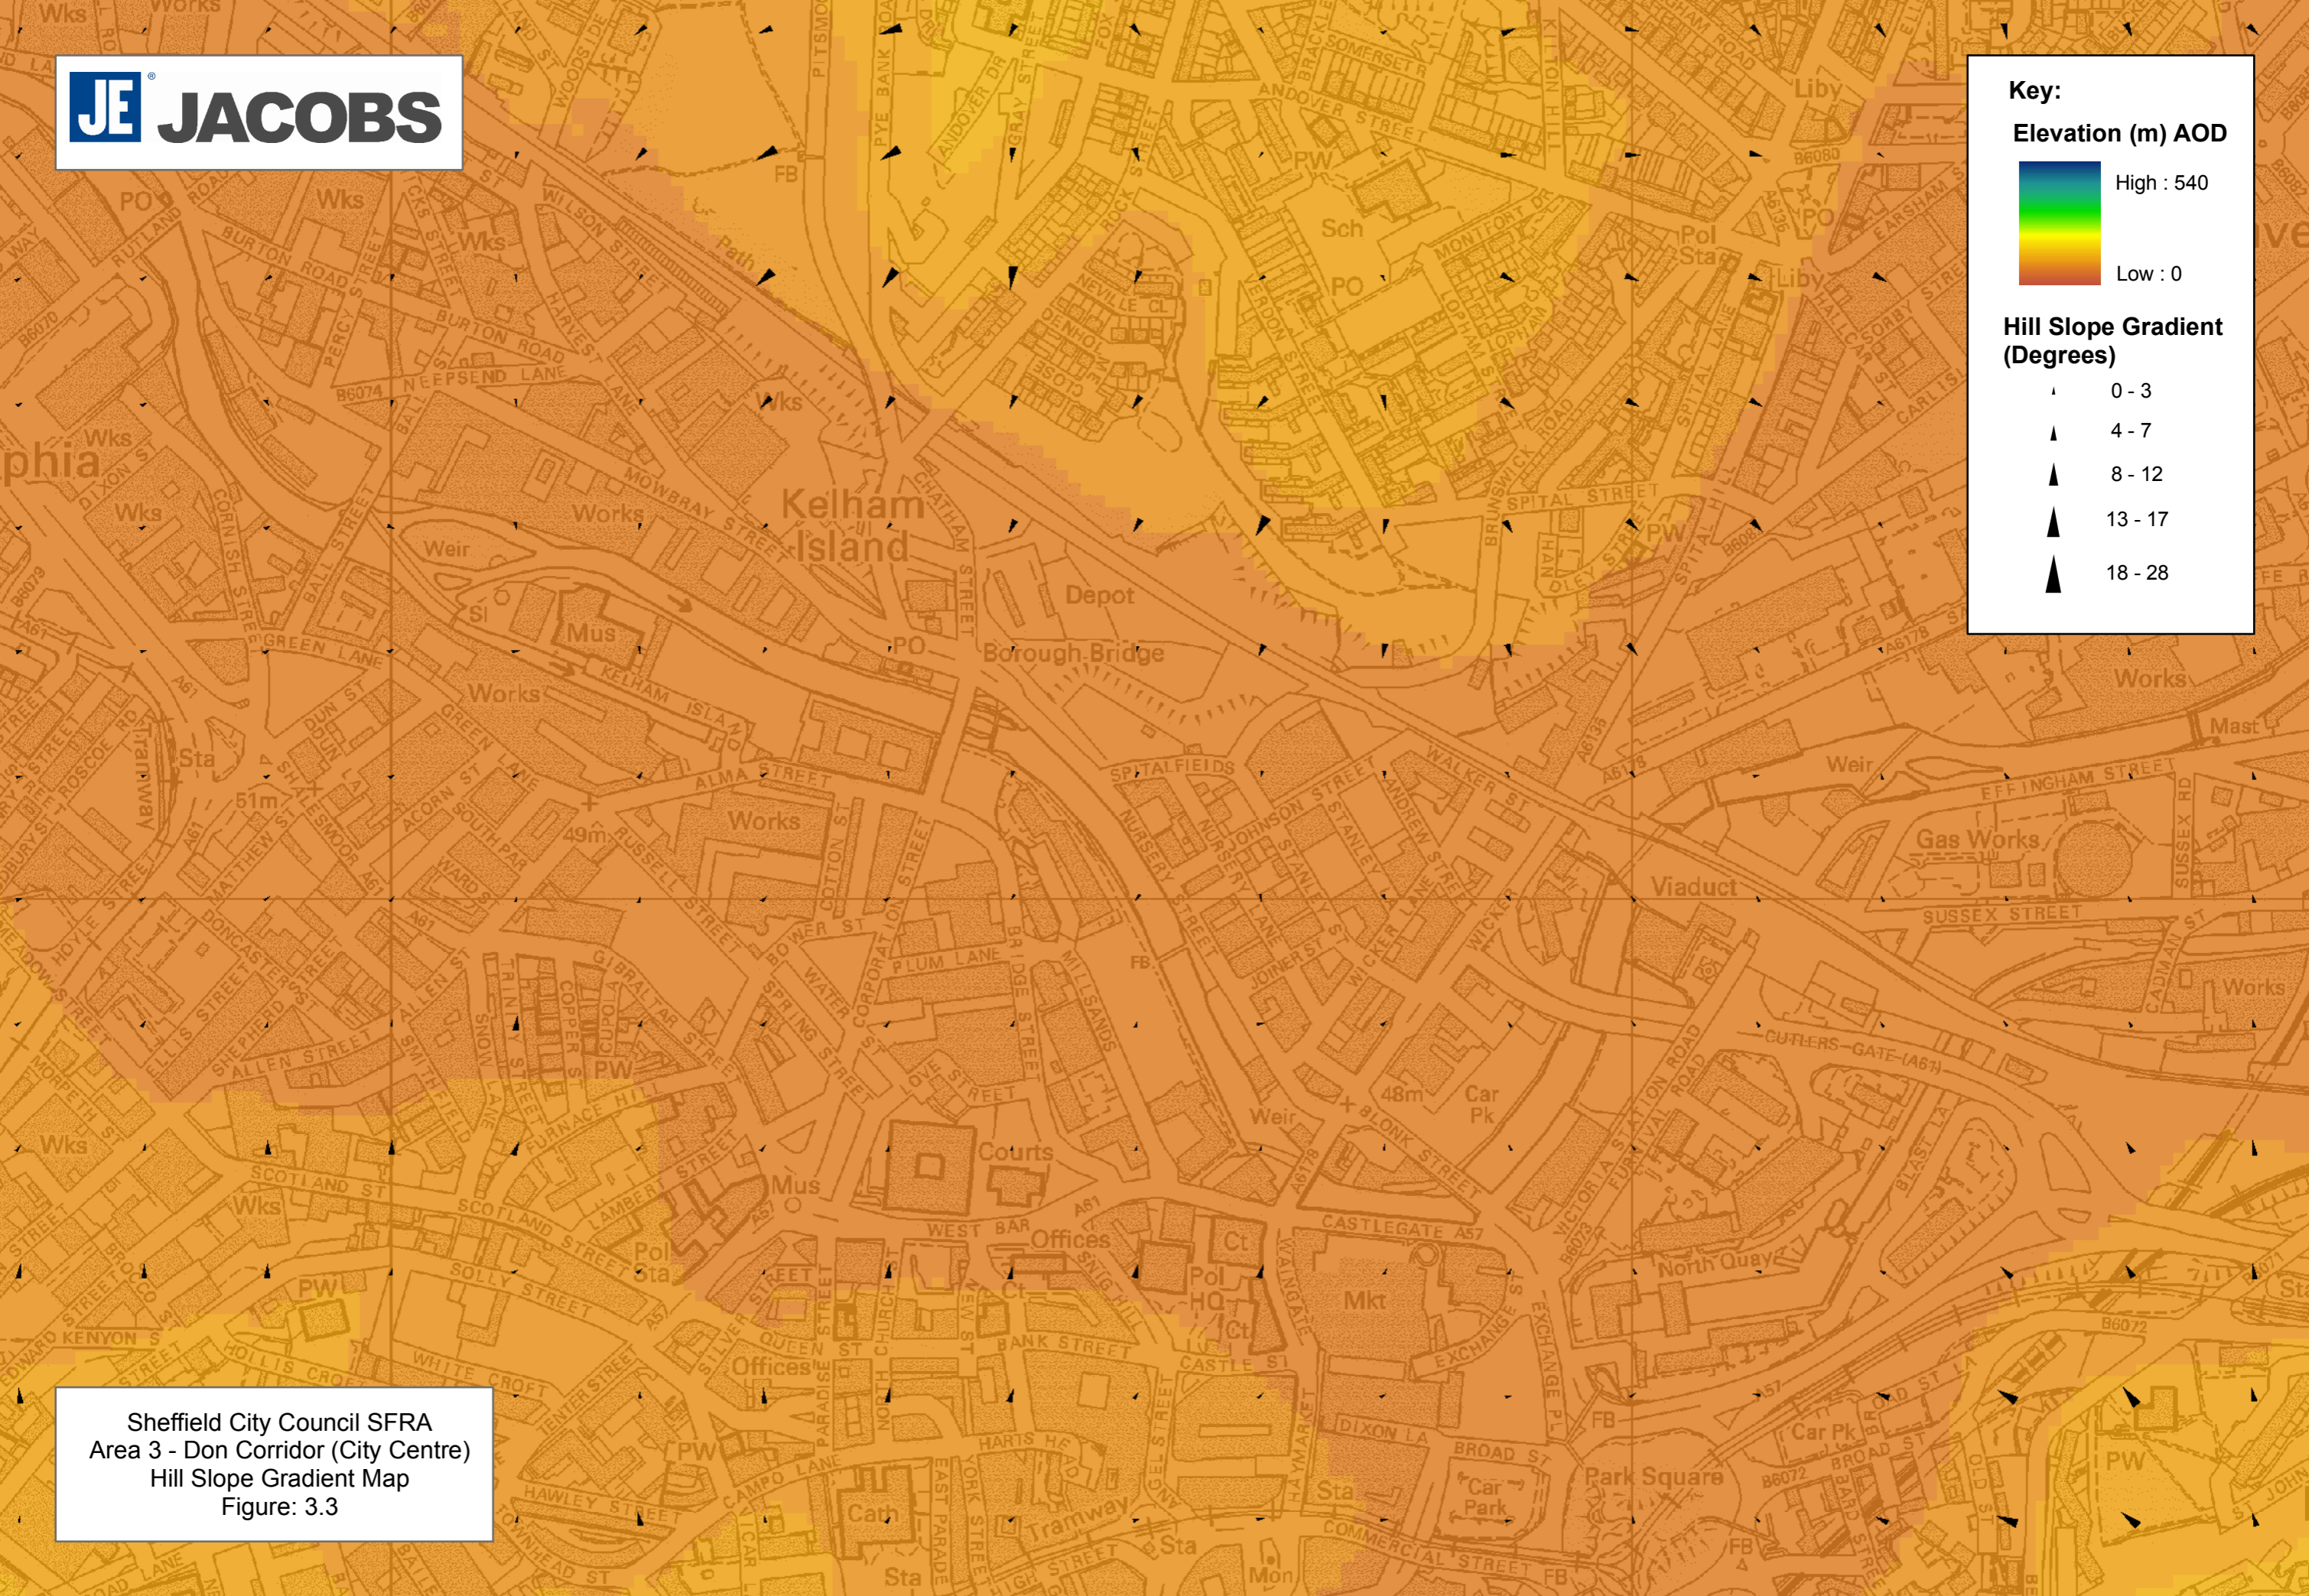

Key:

Elevation (m) AOD

High : 540
Low : 0

Hill Slope Gradient (Degrees)

- ▲ 0 - 3
- ▲ 4 - 7
- ▲ 8 - 12
- ▲ 13 - 17
- ▲ 18 - 28

Sheffield City Council SFRA
Area 3 - Don Corridor (City Centre)
Hill Slope Gradient Map
Figure: 3.3