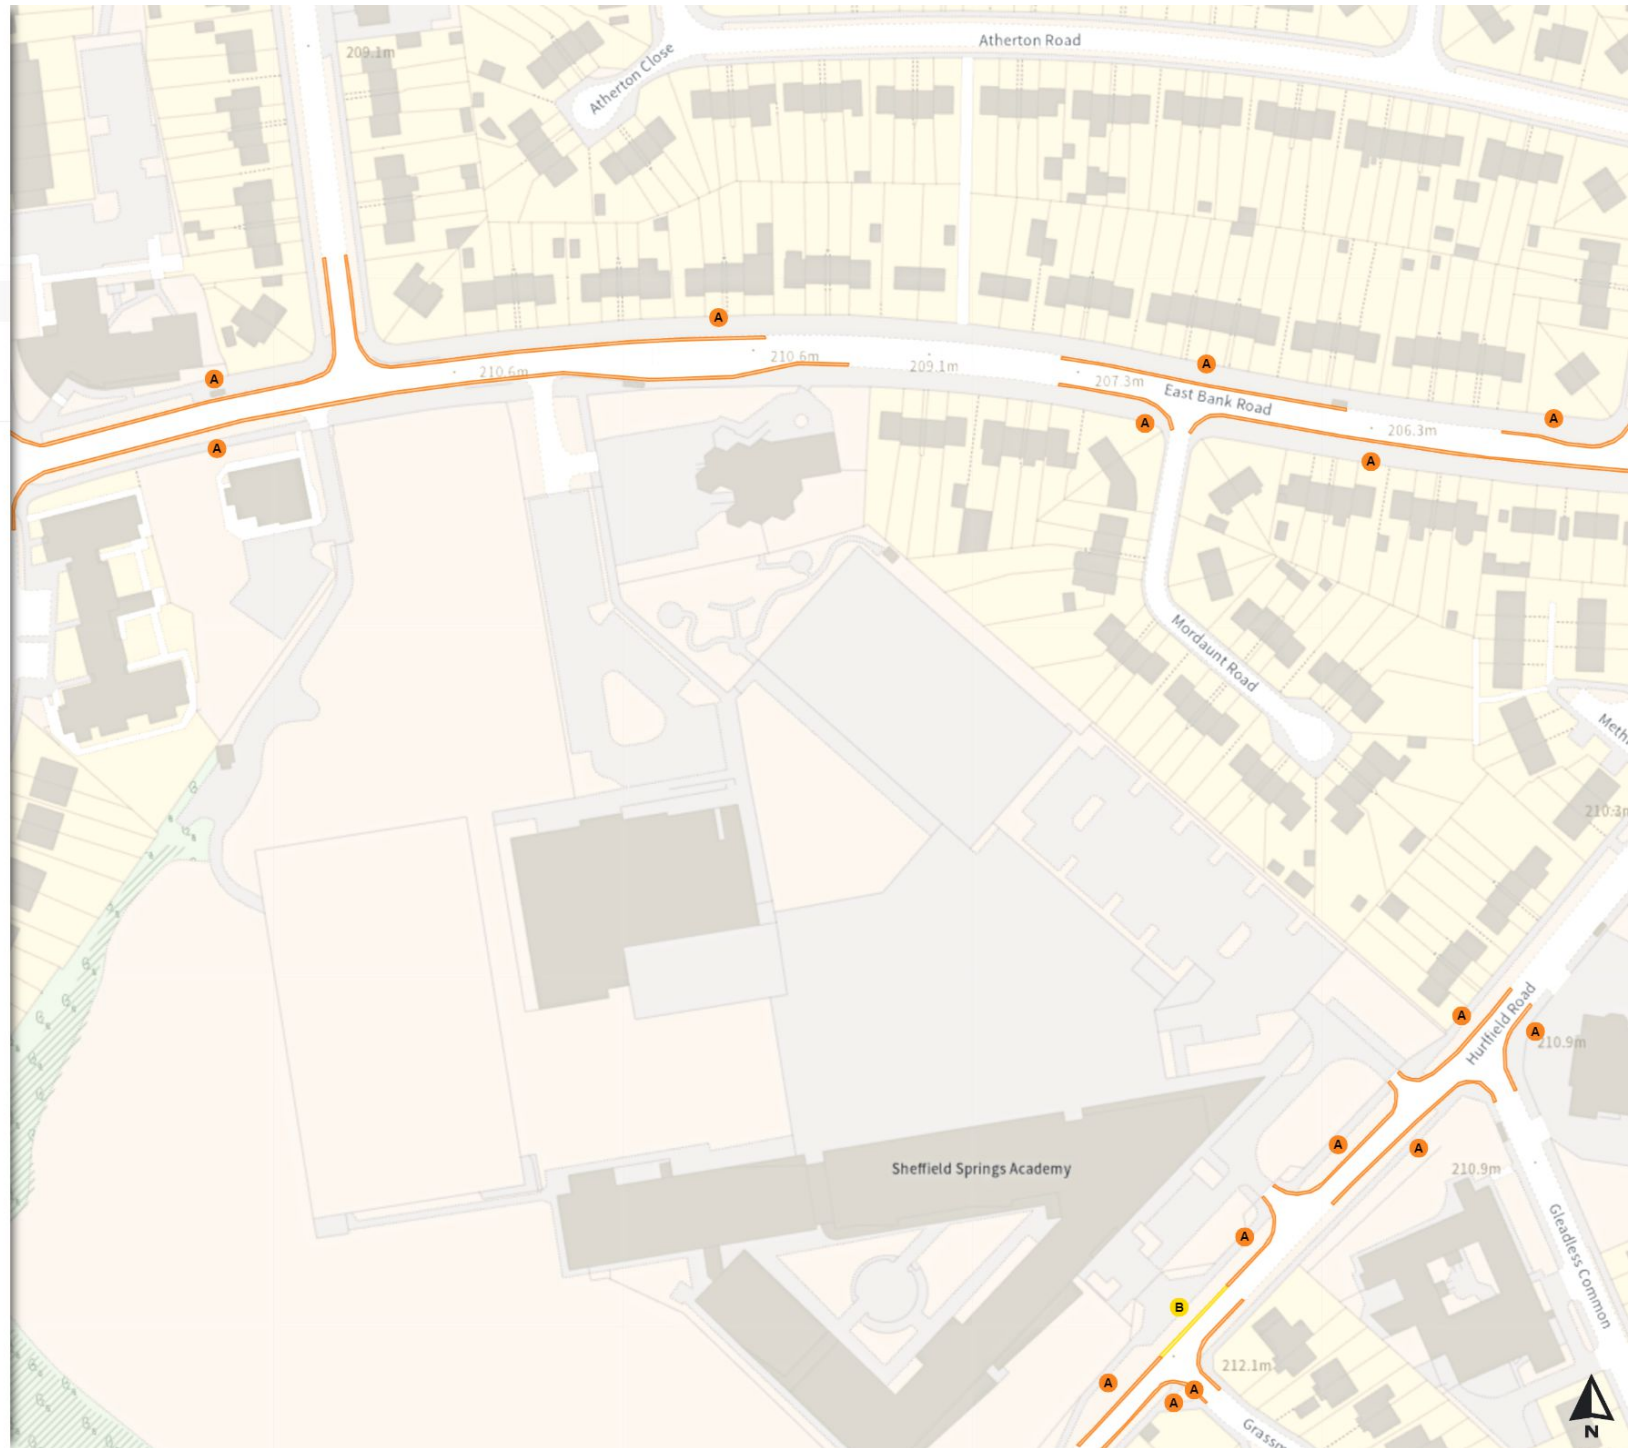

 At all times

0 20 40 60m

Scale: 1:1250

North-West: 437442.449, 384870.225
South-East: 437868.69, 384496.2

© Crown copyright and database rights 2024 Ordnance Survey.
You are not permitted to copy, sub-license, distribute or sell any of this data to third parties in any form. Licence number 100018816