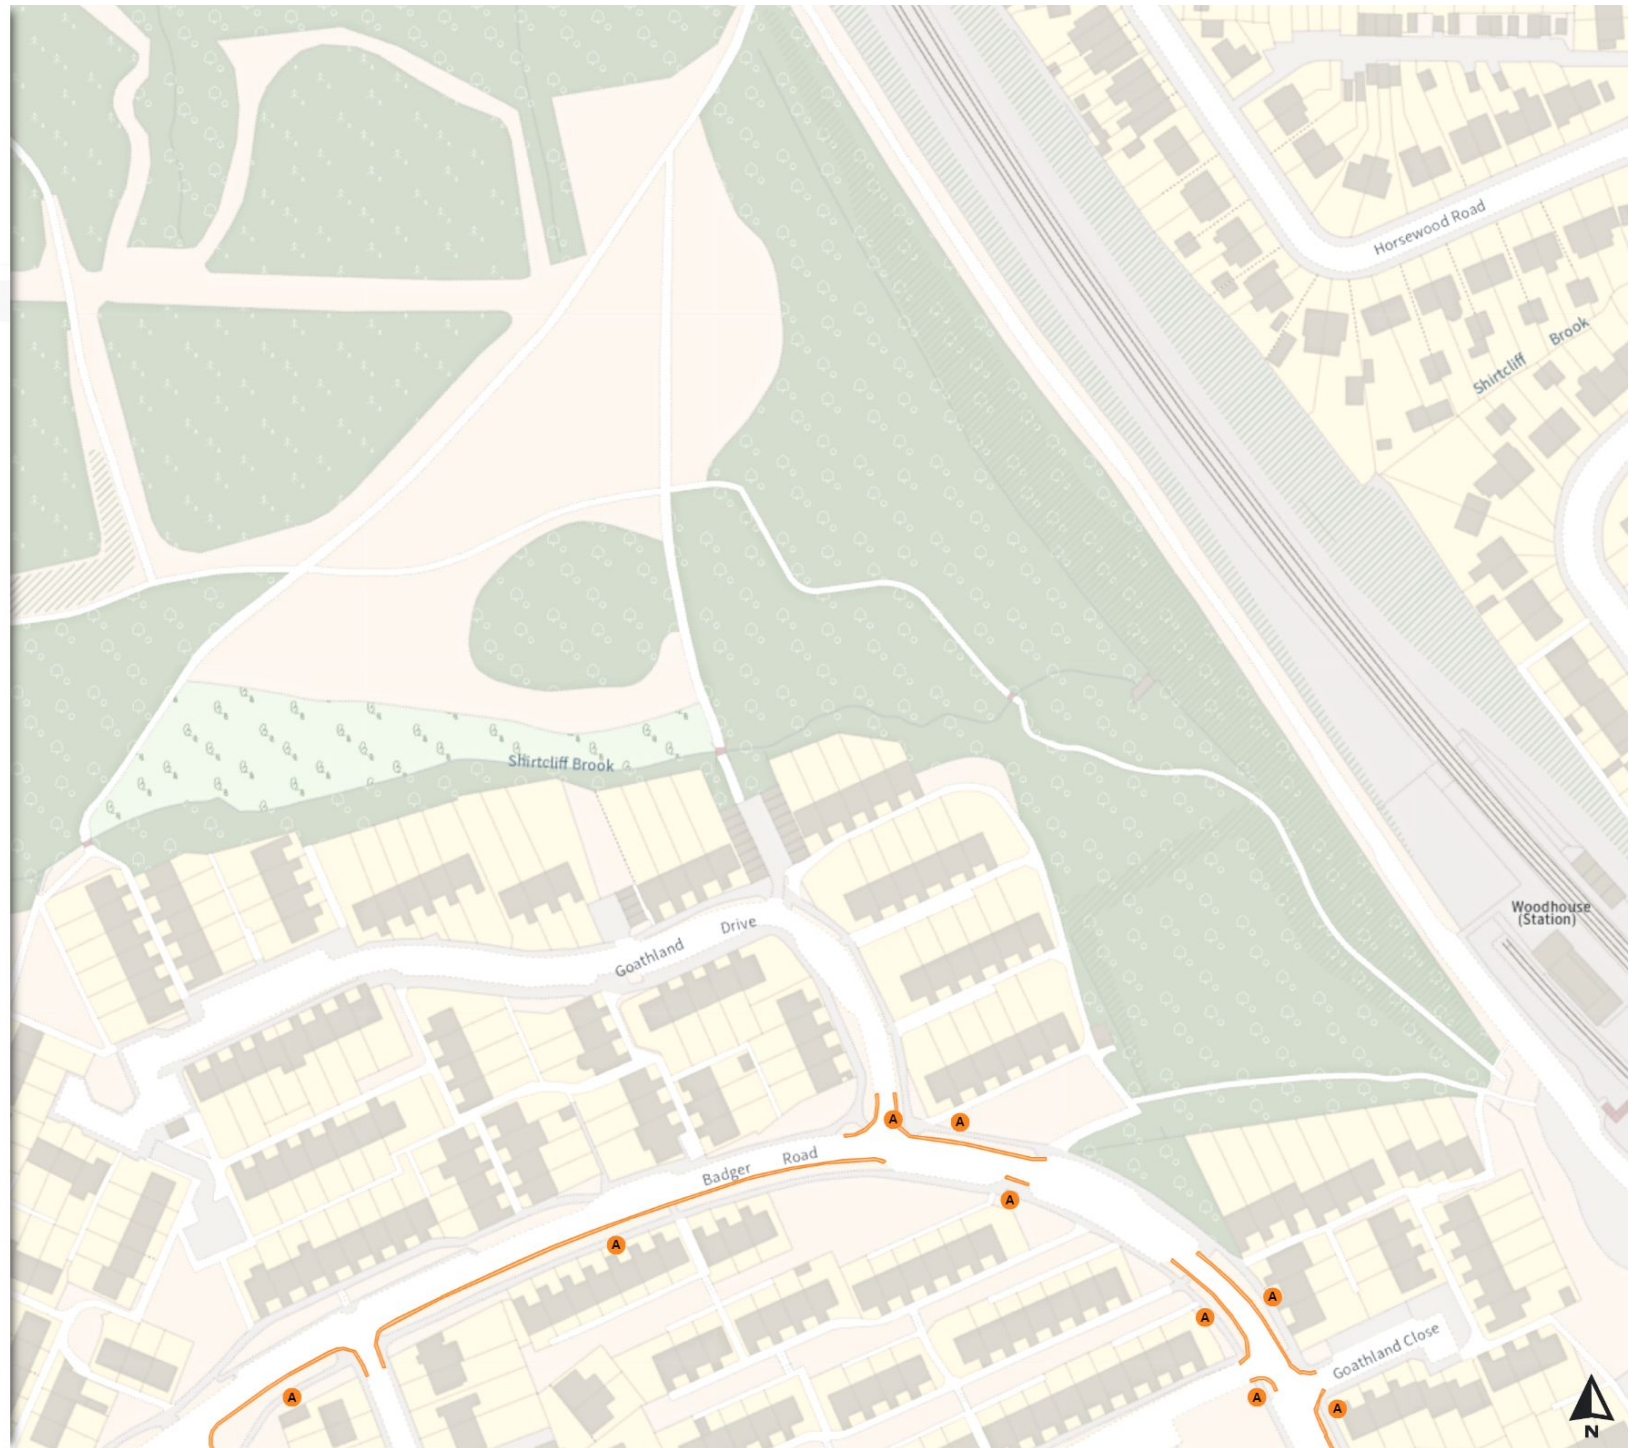

THE SHEFFIELD CITY COUNCIL (STOPPING RESTRICTIONS, WAITING RESTRICTIONS, LOADING RESTRICTIONS & PARKING PLACES) (MAP SCHEDULE) ORDER 2024

Map 511 of 794

Added

- No waiting at any time
- At all times

0 20 40 60m

Scale: 1:1250

North-West: 442438.563, 385650.774
South-East: 442865.134, 385277.254

© Crown copyright and database rights 2024 Ordnance Survey.
You are not permitted to copy, sub-license, distribute or sell any of this data to third parties in any form. Licence number 100018816