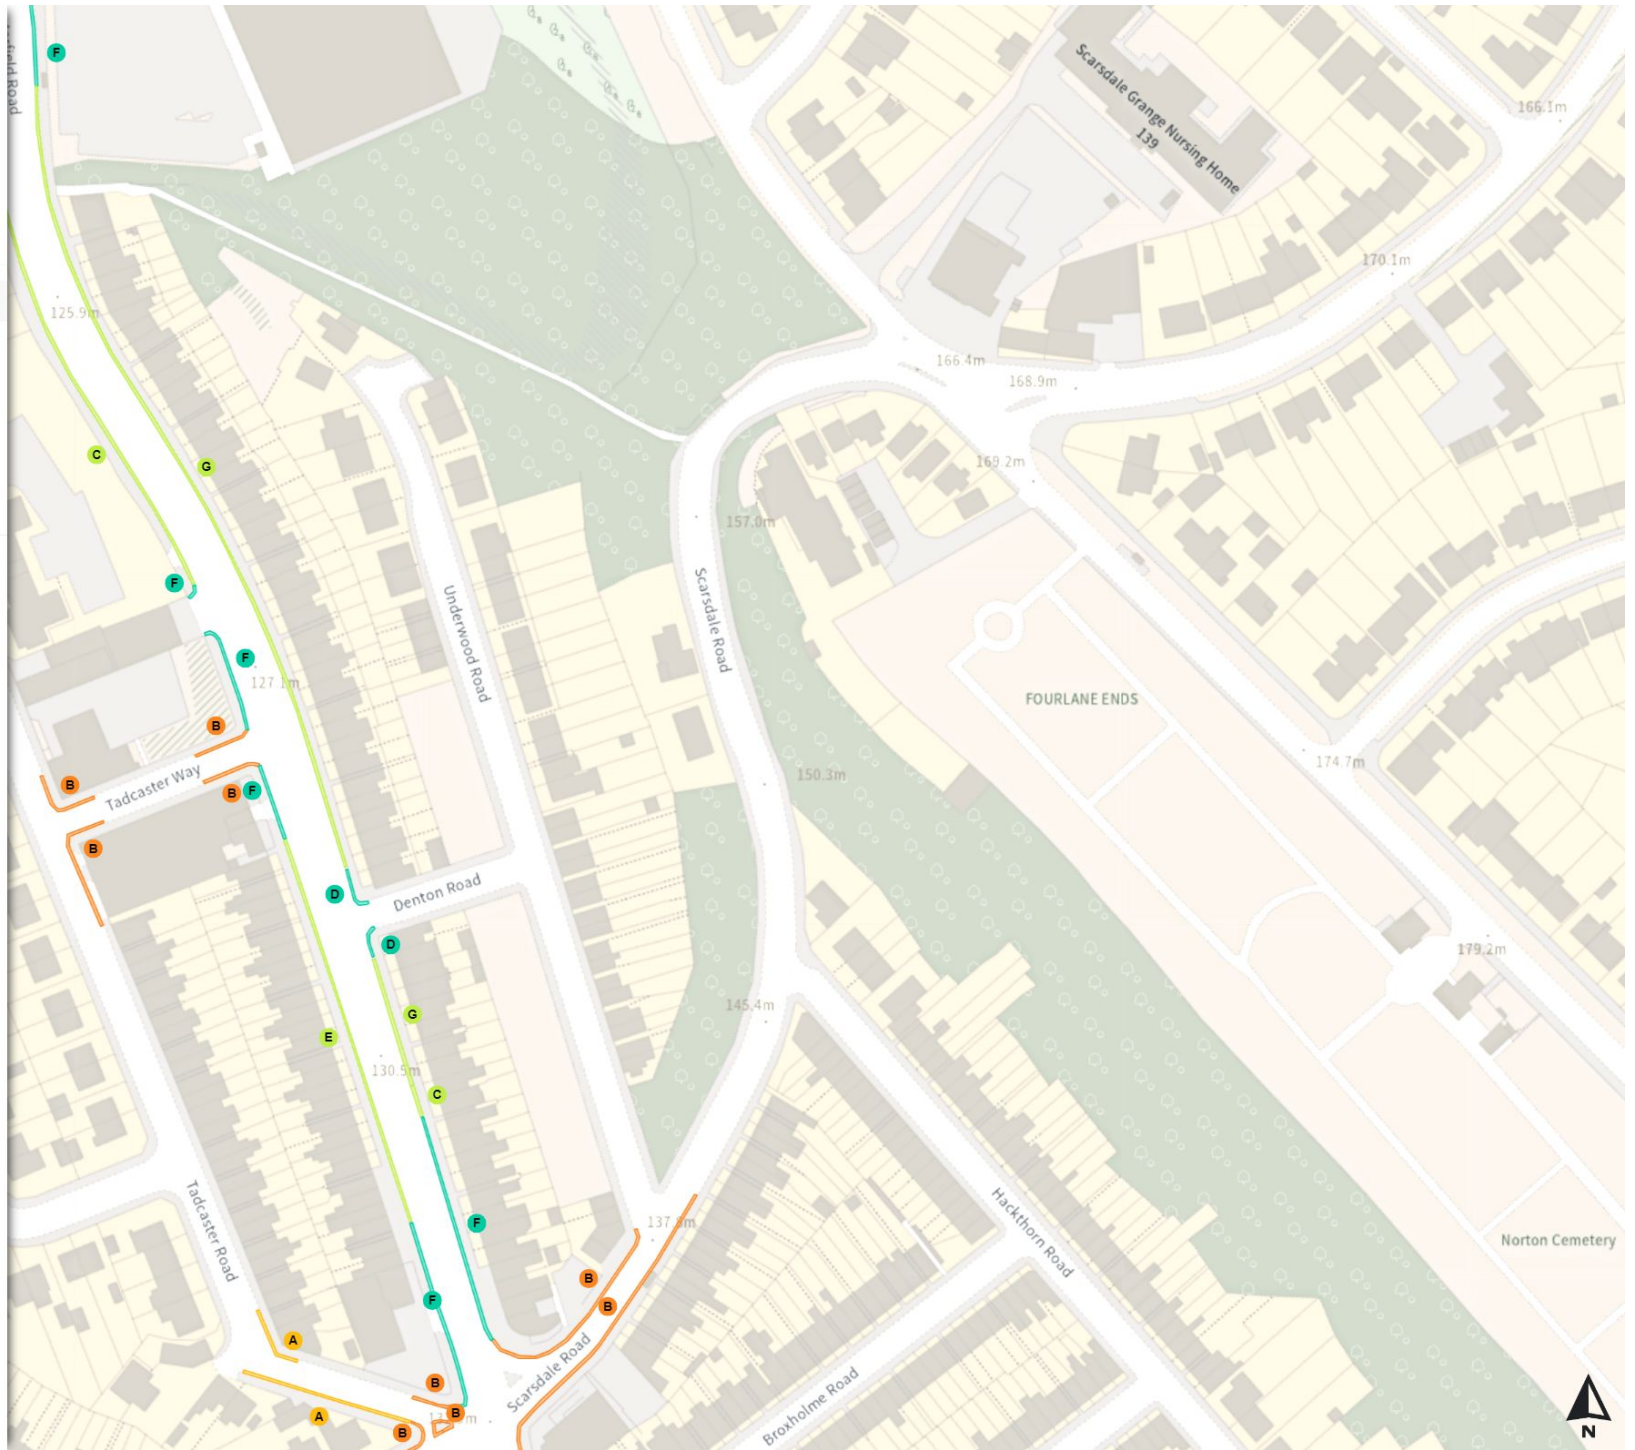

0 20 40 60m

Scale: 1:1250

North-West: 434668.444, 383741.035
South-East: 435094.565, 383366.674

© Crown copyright and database rights 2024 Ordnance Survey.
You are not permitted to copy, sub-license, distribute or sell any of this data to third parties in any form. Licence number 100018816