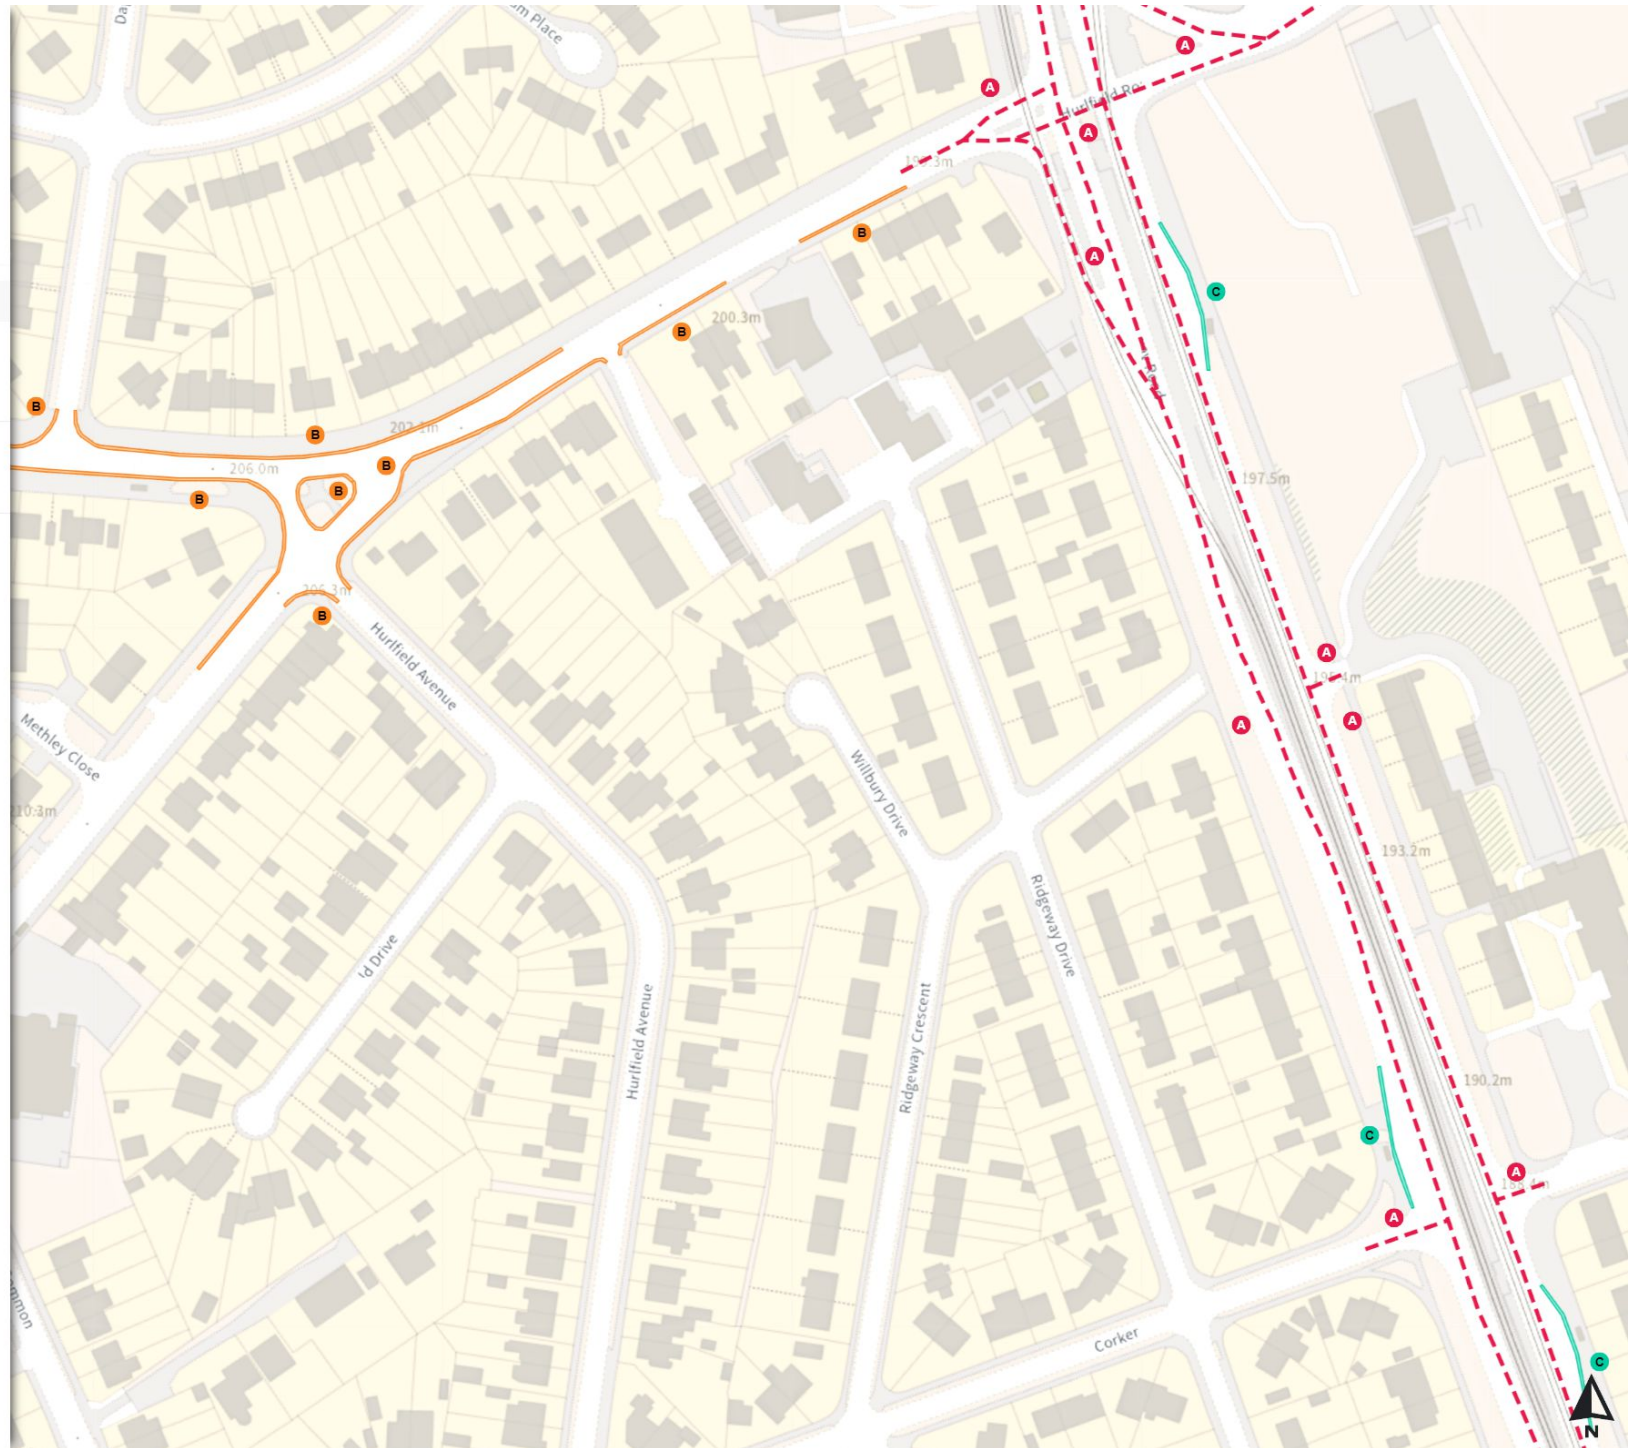

THE SHEFFIELD CITY COUNCIL (STOPPING
RESTRICTIONS, WAITING RESTRICTIONS, LOADING
RESTRICTIONS & PARKING PLACES) (MAP SCHEDULE)
ORDER 2024

Map 551 of 794

Added

- Clearway
- At all times
- No waiting at any time
- At all times
- Shared
- No waiting at any time
  At all times
- No loading
  Mon-Fri 08:00-09:30 16:30-18:30

0 20 40 60m

Scale: 1:1250

North-West: 437855.16, 384873.485
South-East: 438281.435, 384499.496

© Crown copyright and database rights 2024 Ordnance Survey.
You are not permitted to copy, sub-license, distribute or sell any of this
data to third parties in any form. Licence number 100018816