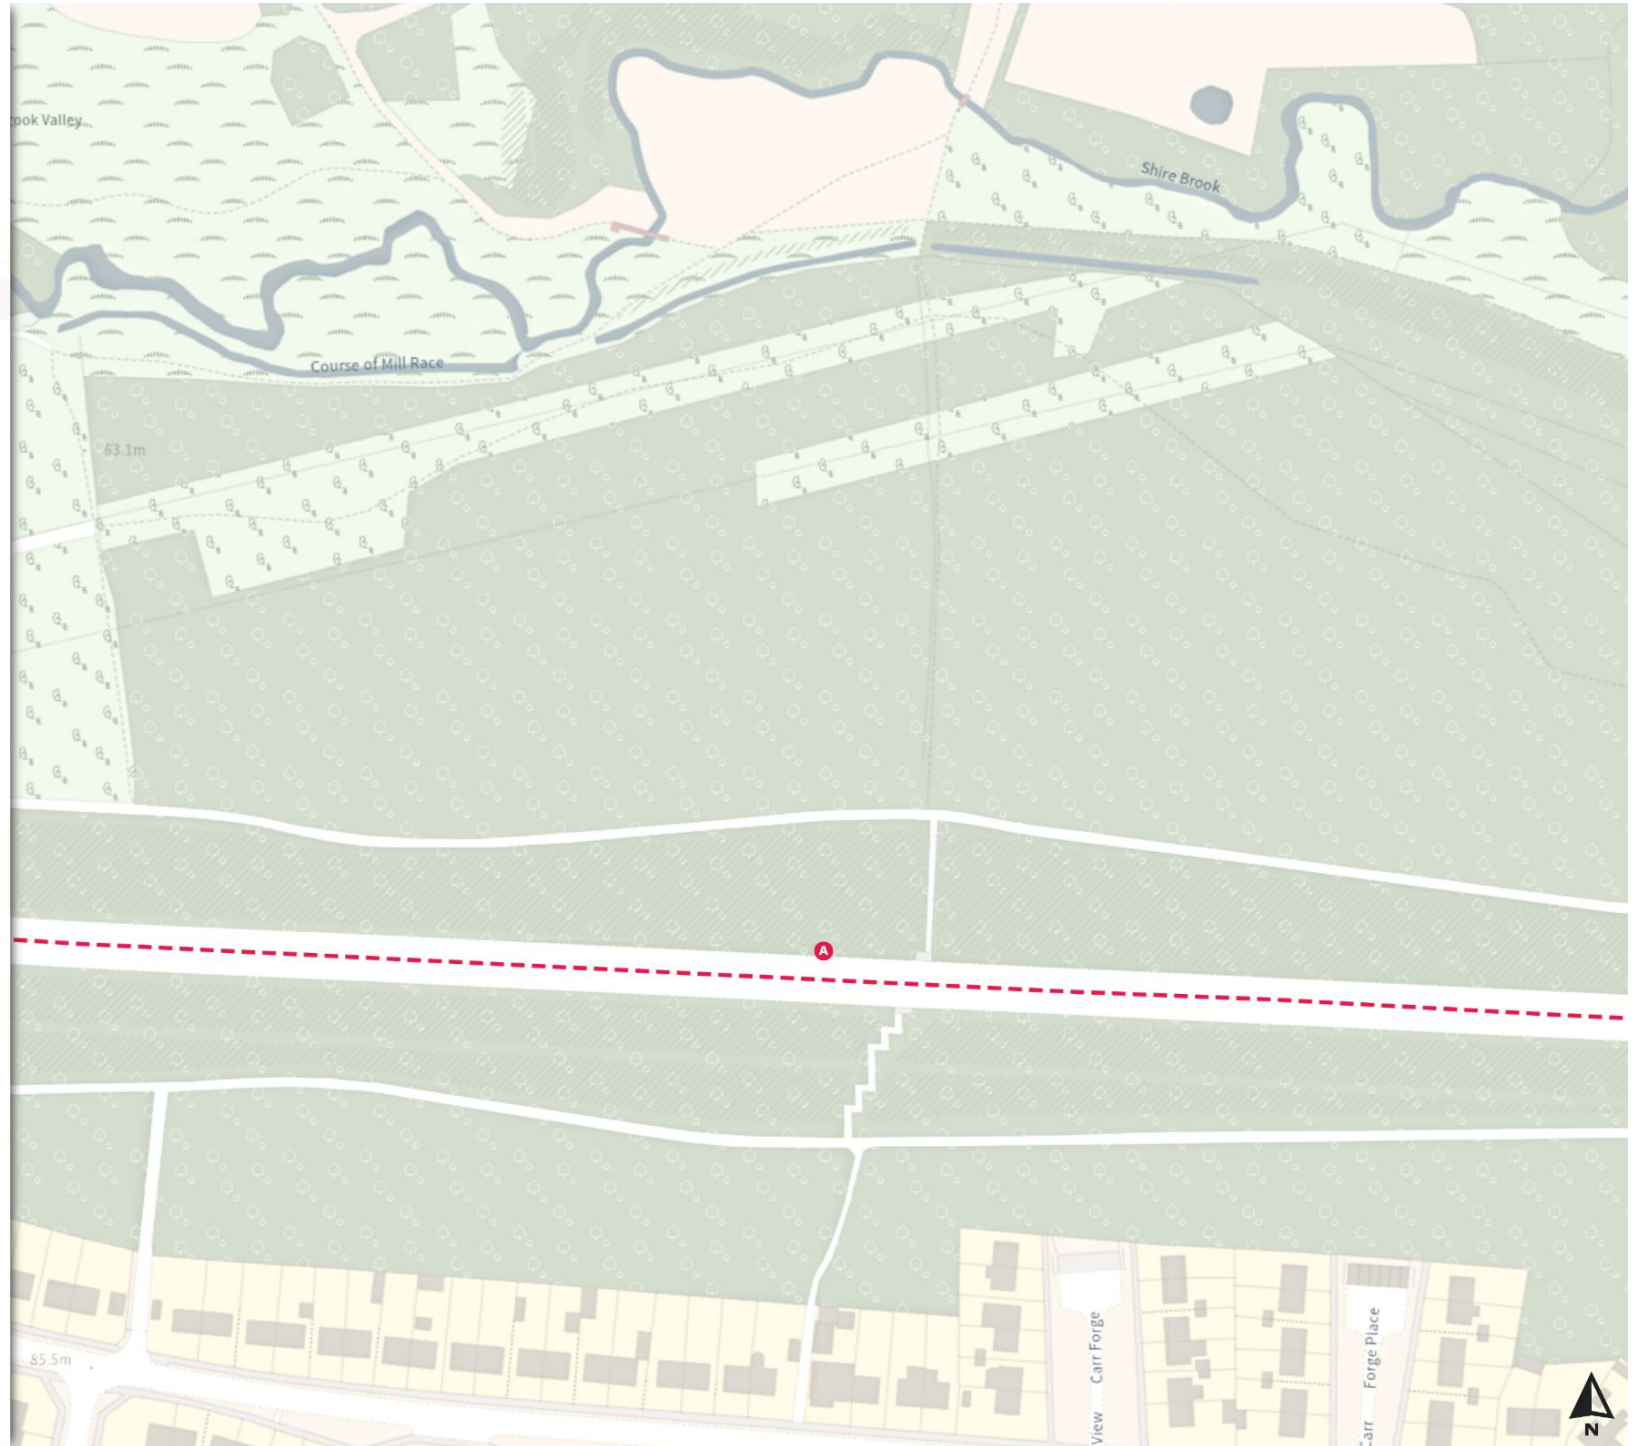

THE SHEFFIELD CITY COUNCIL (STOPPING
RESTRICTIONS, WAITING RESTRICTIONS, LOADING
RESTRICTIONS & PARKING PLACES) (MAP SCHEDULE)
ORDER 2024

Map 602 of 794

Added

■ Clearway

Ⓐ At all times

0 20 40 60m

Scale: 1:1250