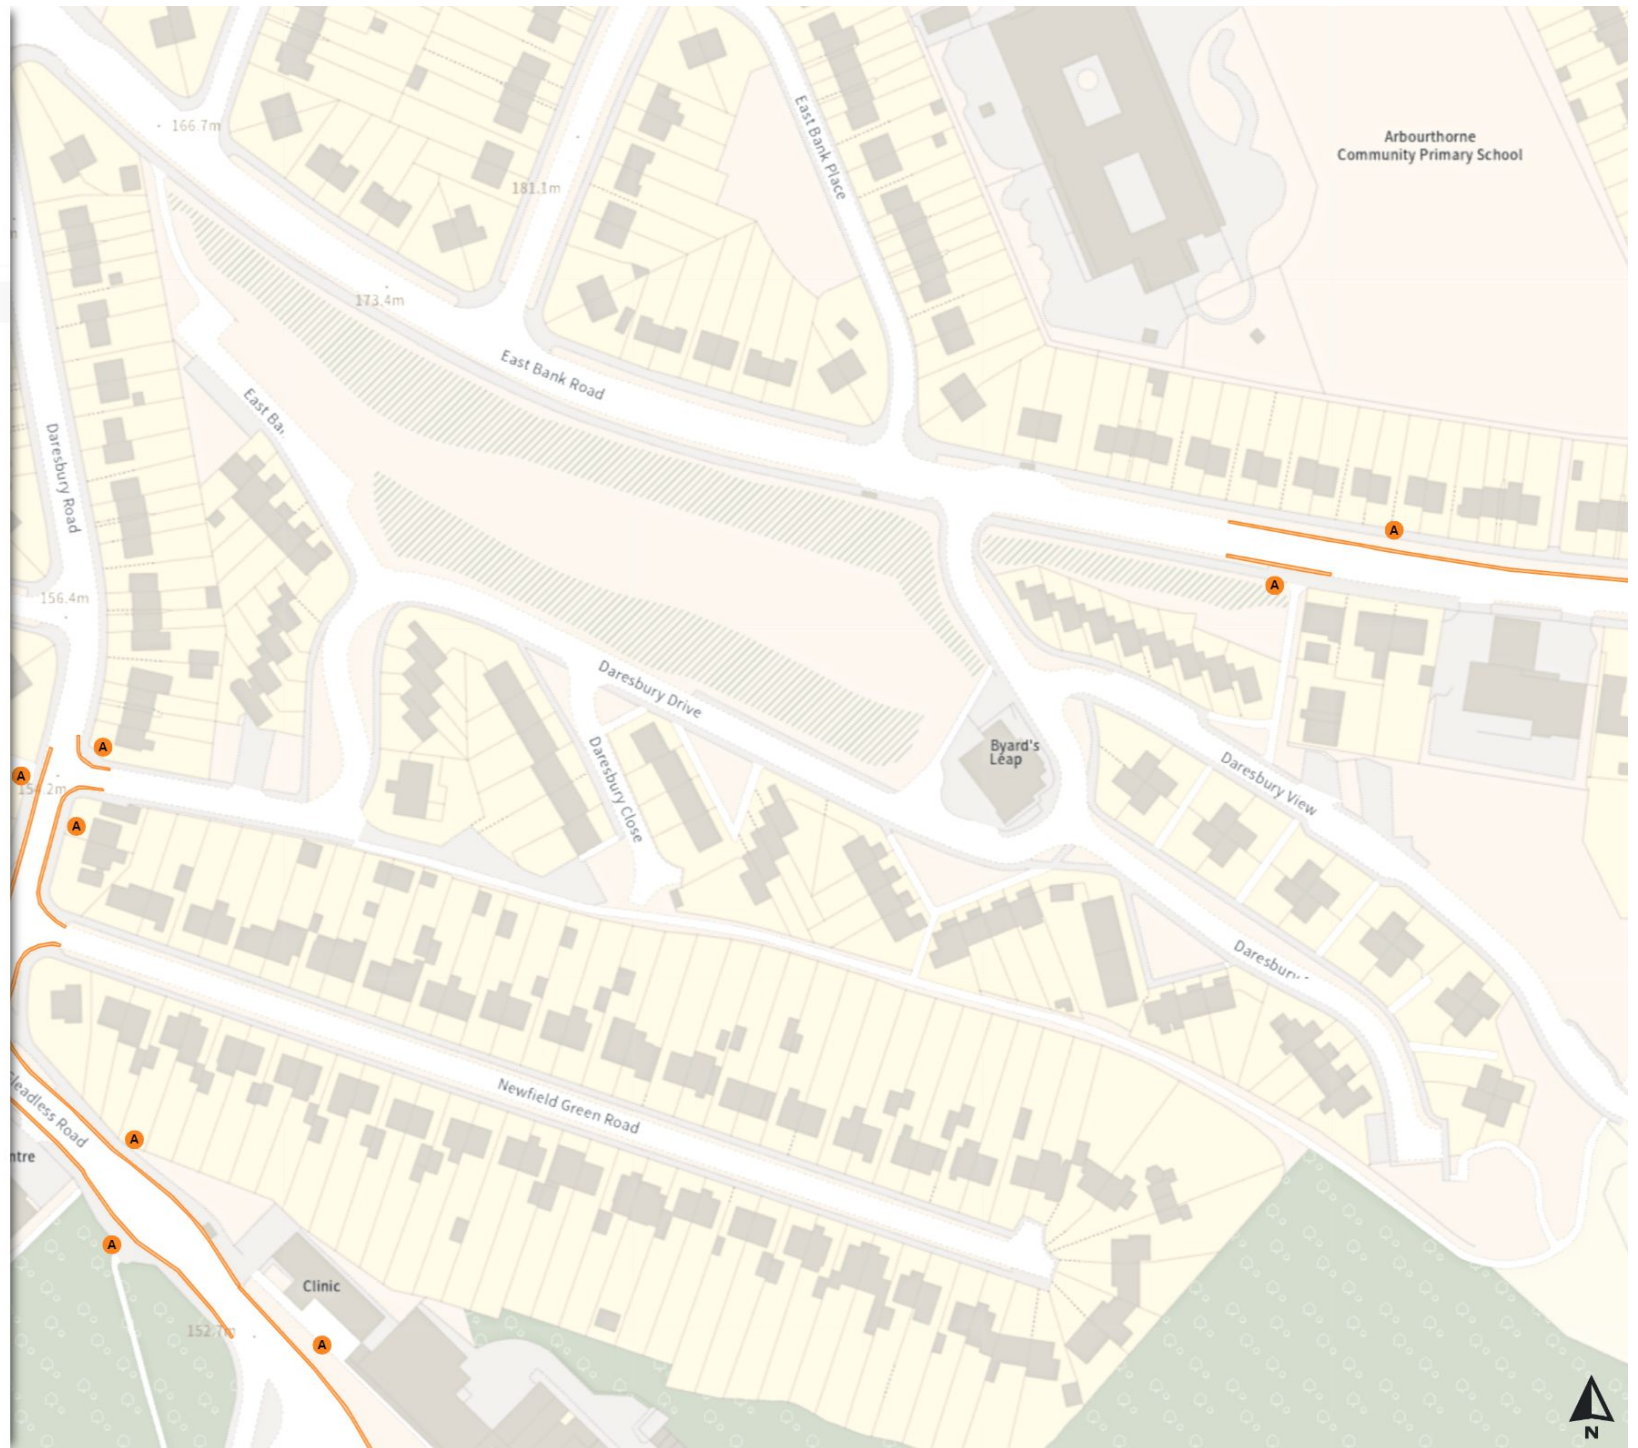

THE SHEFFIELD CITY COUNCIL (STOPPING
RESTRICTIONS, WAITING RESTRICTIONS, LOADING
RESTRICTIONS & PARKING PLACES) (MAP SCHEDULE)
ORDER 2024

Map 548 of 794

Added

No waiting at any time

At all times

0 20 40 60m

Scale: 1:1250

North-West: 436617.203, 384863.814
South-East: 437043.379, 384489.715

© Crown copyright and database rights 2024 Ordnance Survey.
You are not permitted to copy, sub-license, distribute or sell any of this
data to third parties in any form. Licence number 100018816