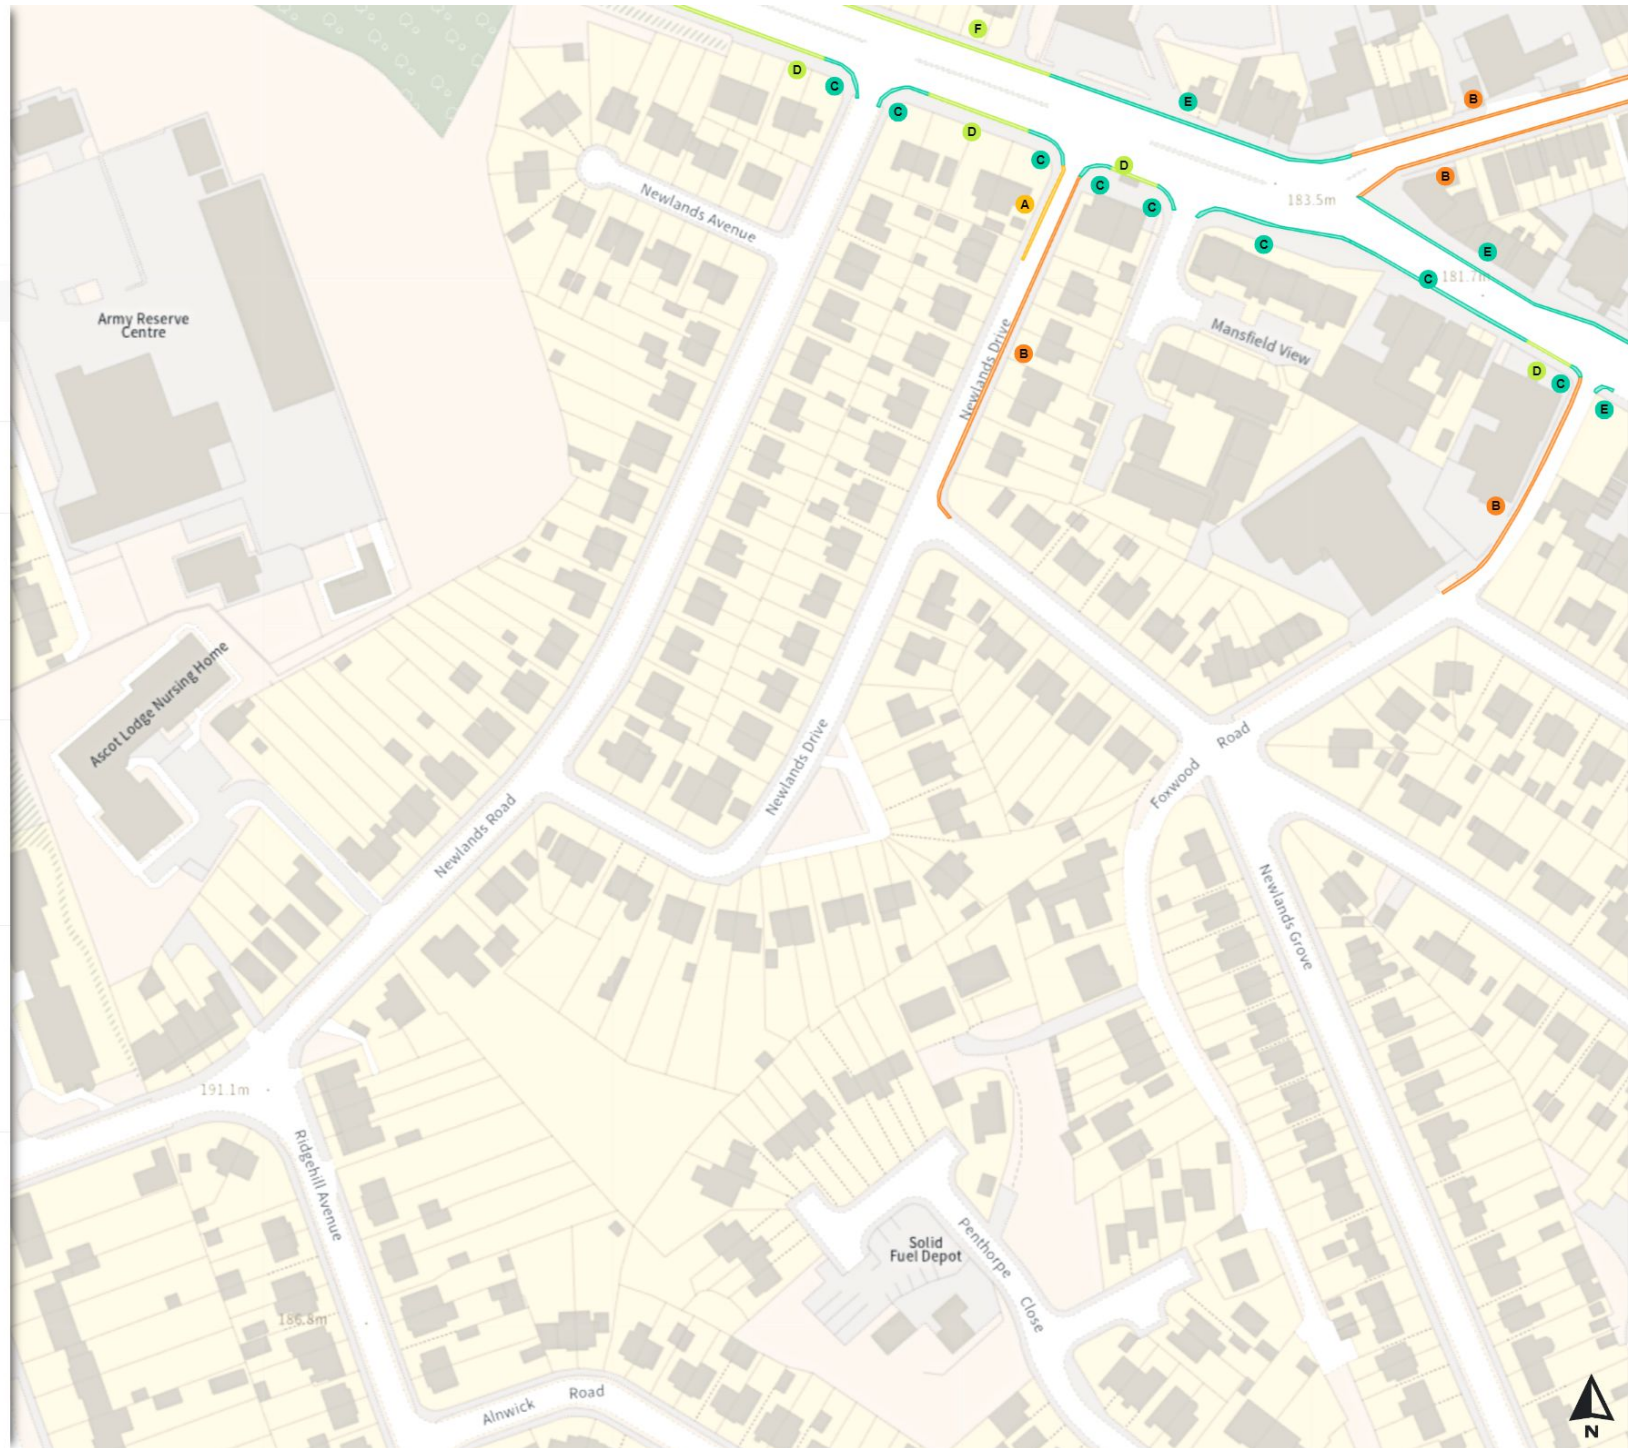

- E No loading
Mon-Fri 08:00-09:30 16:30-18:30

0 20 40 60m

Scale: 1:1250

North-West: 438267.694, 384876.779
South-East: 438694.001, 384502.827

© Crown copyright and database rights 2024 Ordnance Survey.
You are not permitted to copy, sub-license, distribute or sell any of this data to third parties in any form. Licence number 100018816