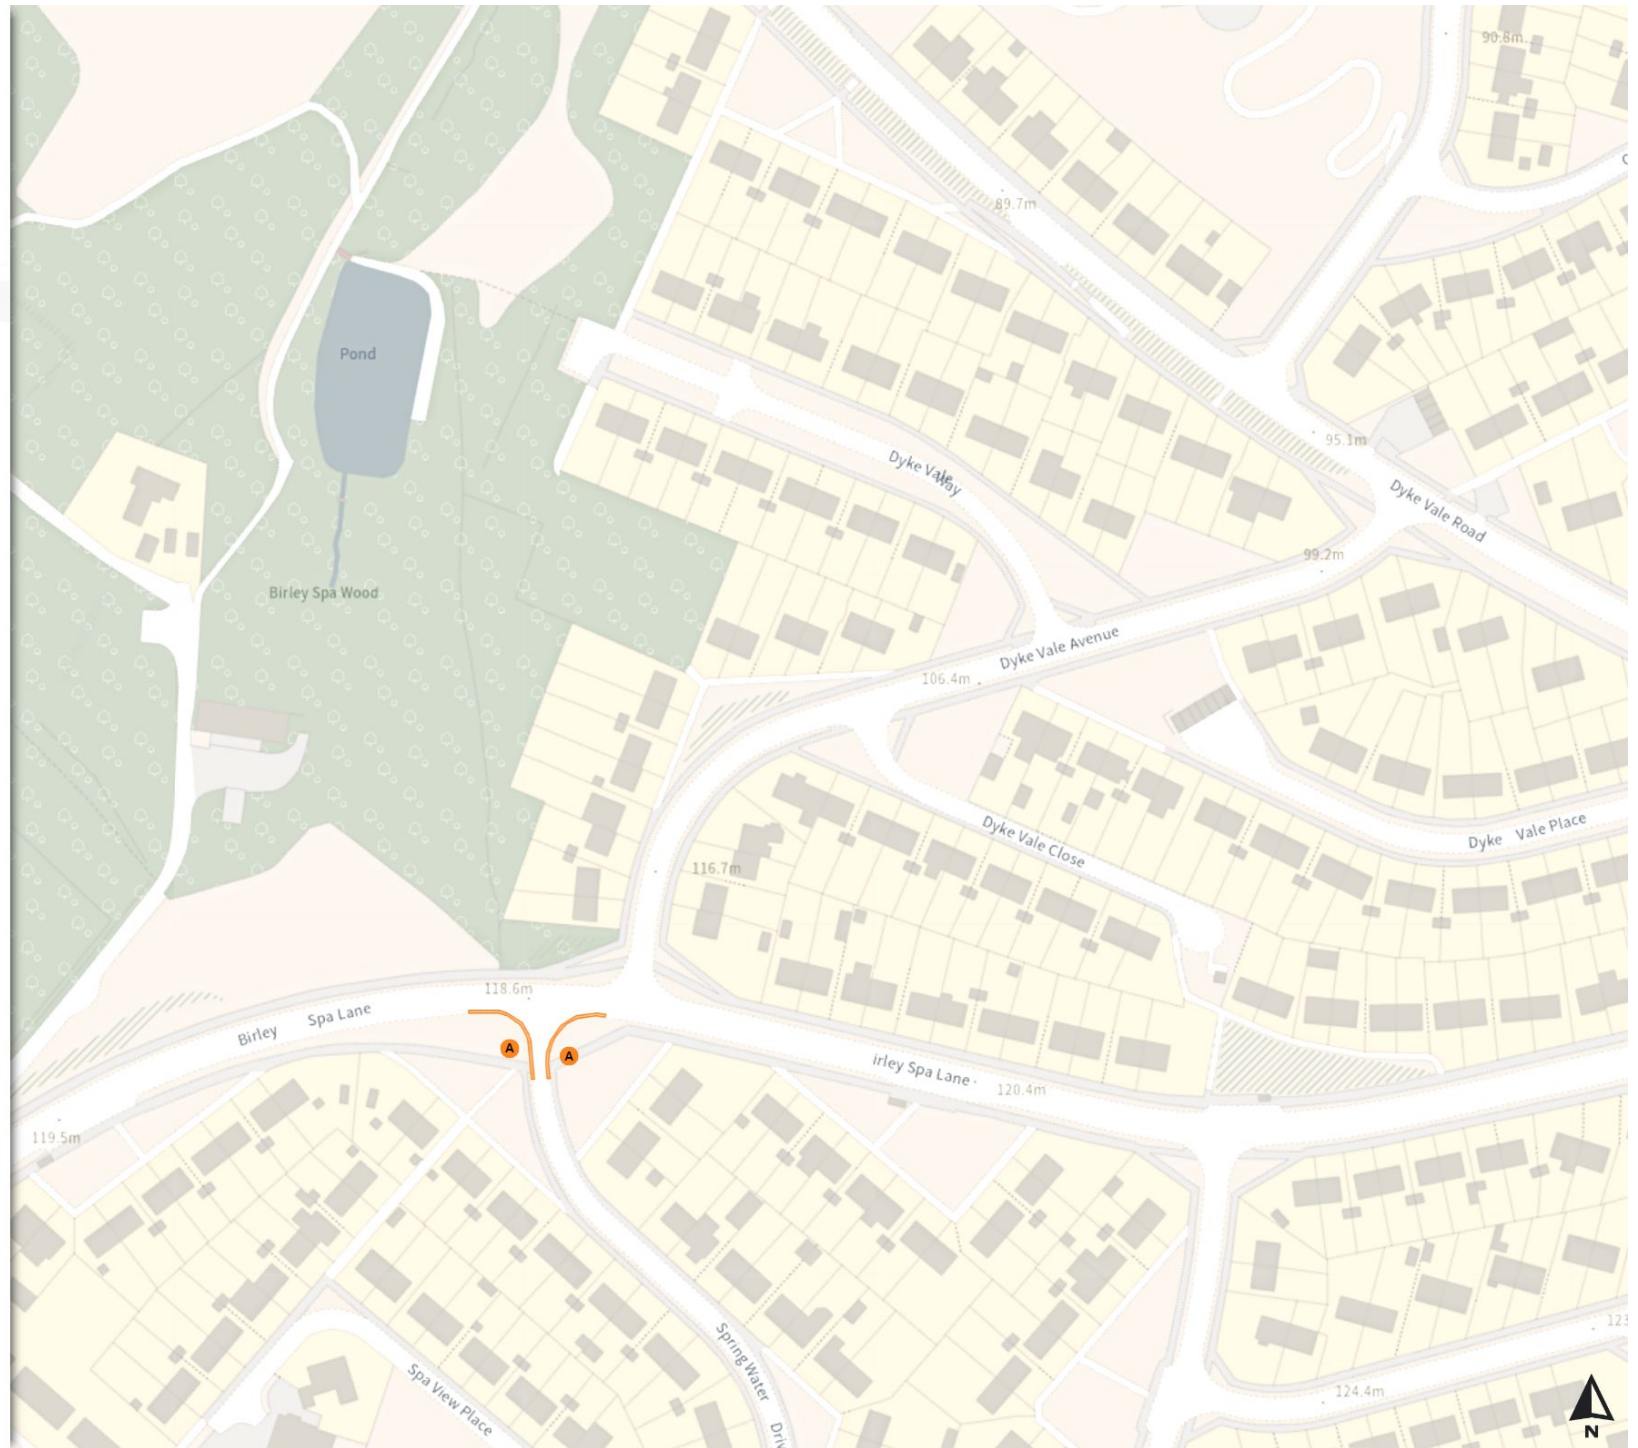

THE SHEFFIELD CITY COUNCIL (STOPPING RESTRICTIONS, WAITING RESTRICTIONS, LOADING RESTRICTIONS & PARKING PLACES) (MAP SCHEDULE) ORDER 2024

Map 626 of 794

Added

No waiting at any time

At all times

0 20 40 60m

Scale: 1:1250

North-West: 440859.493, 383790.066
South-East: 441286.104, 383416.258

© Crown copyright and database rights 2024 Ordnance Survey.
You are not permitted to copy, sub-license, distribute or sell any of this data to third parties in any form. Licence number 100018816