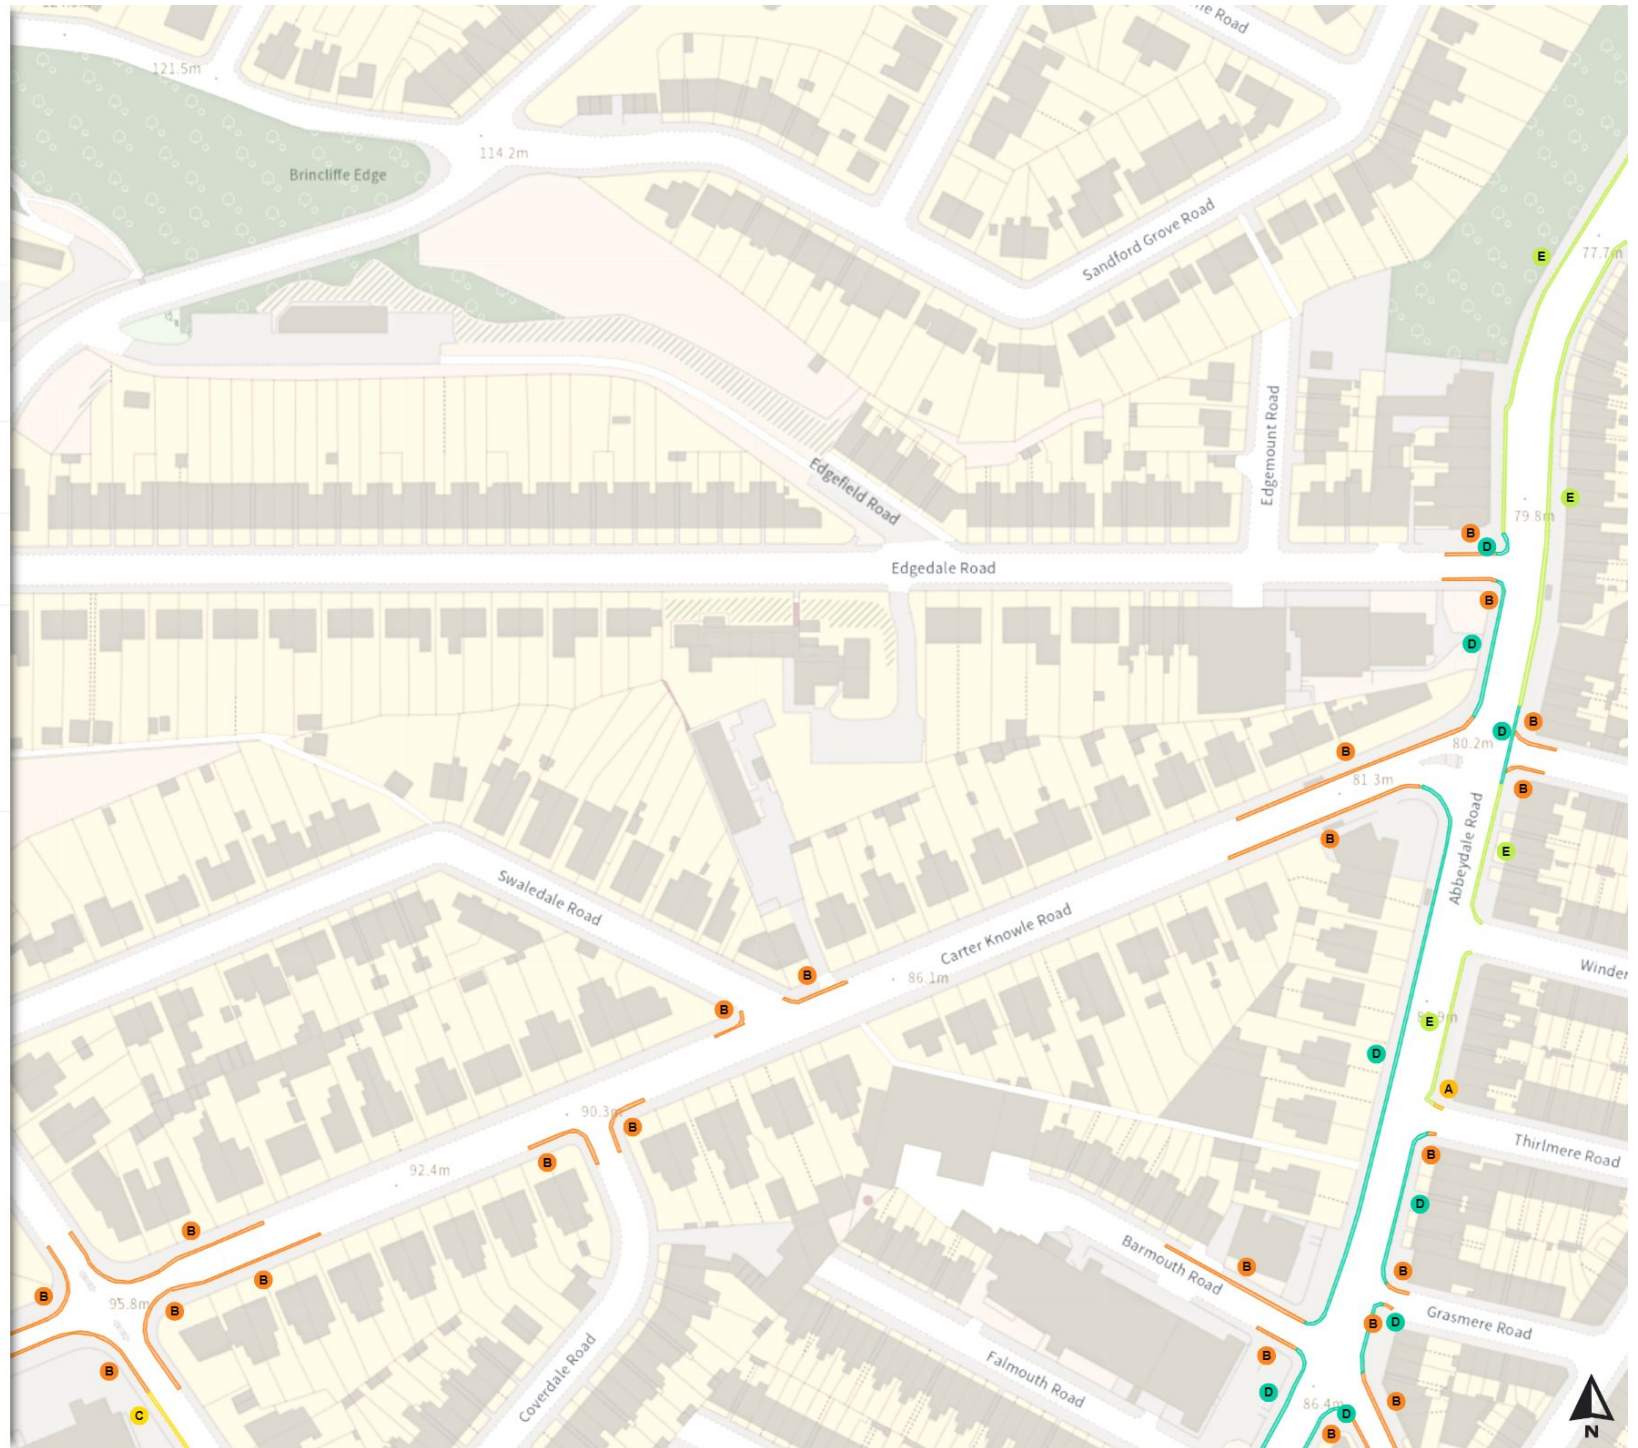

No loading
E Mon-Fri 07:30-09:30 16:00-18:30

0 20 40 60m

Scale: 1:1250

North-West: 433937.2, 384474.61
South-East: 434363.197, 384100.243

© Crown copyright and database rights 2024 Ordnance Survey.
You are not permitted to copy, sub-license, distribute or sell any of this data to third parties in any form. Licence number 100018816