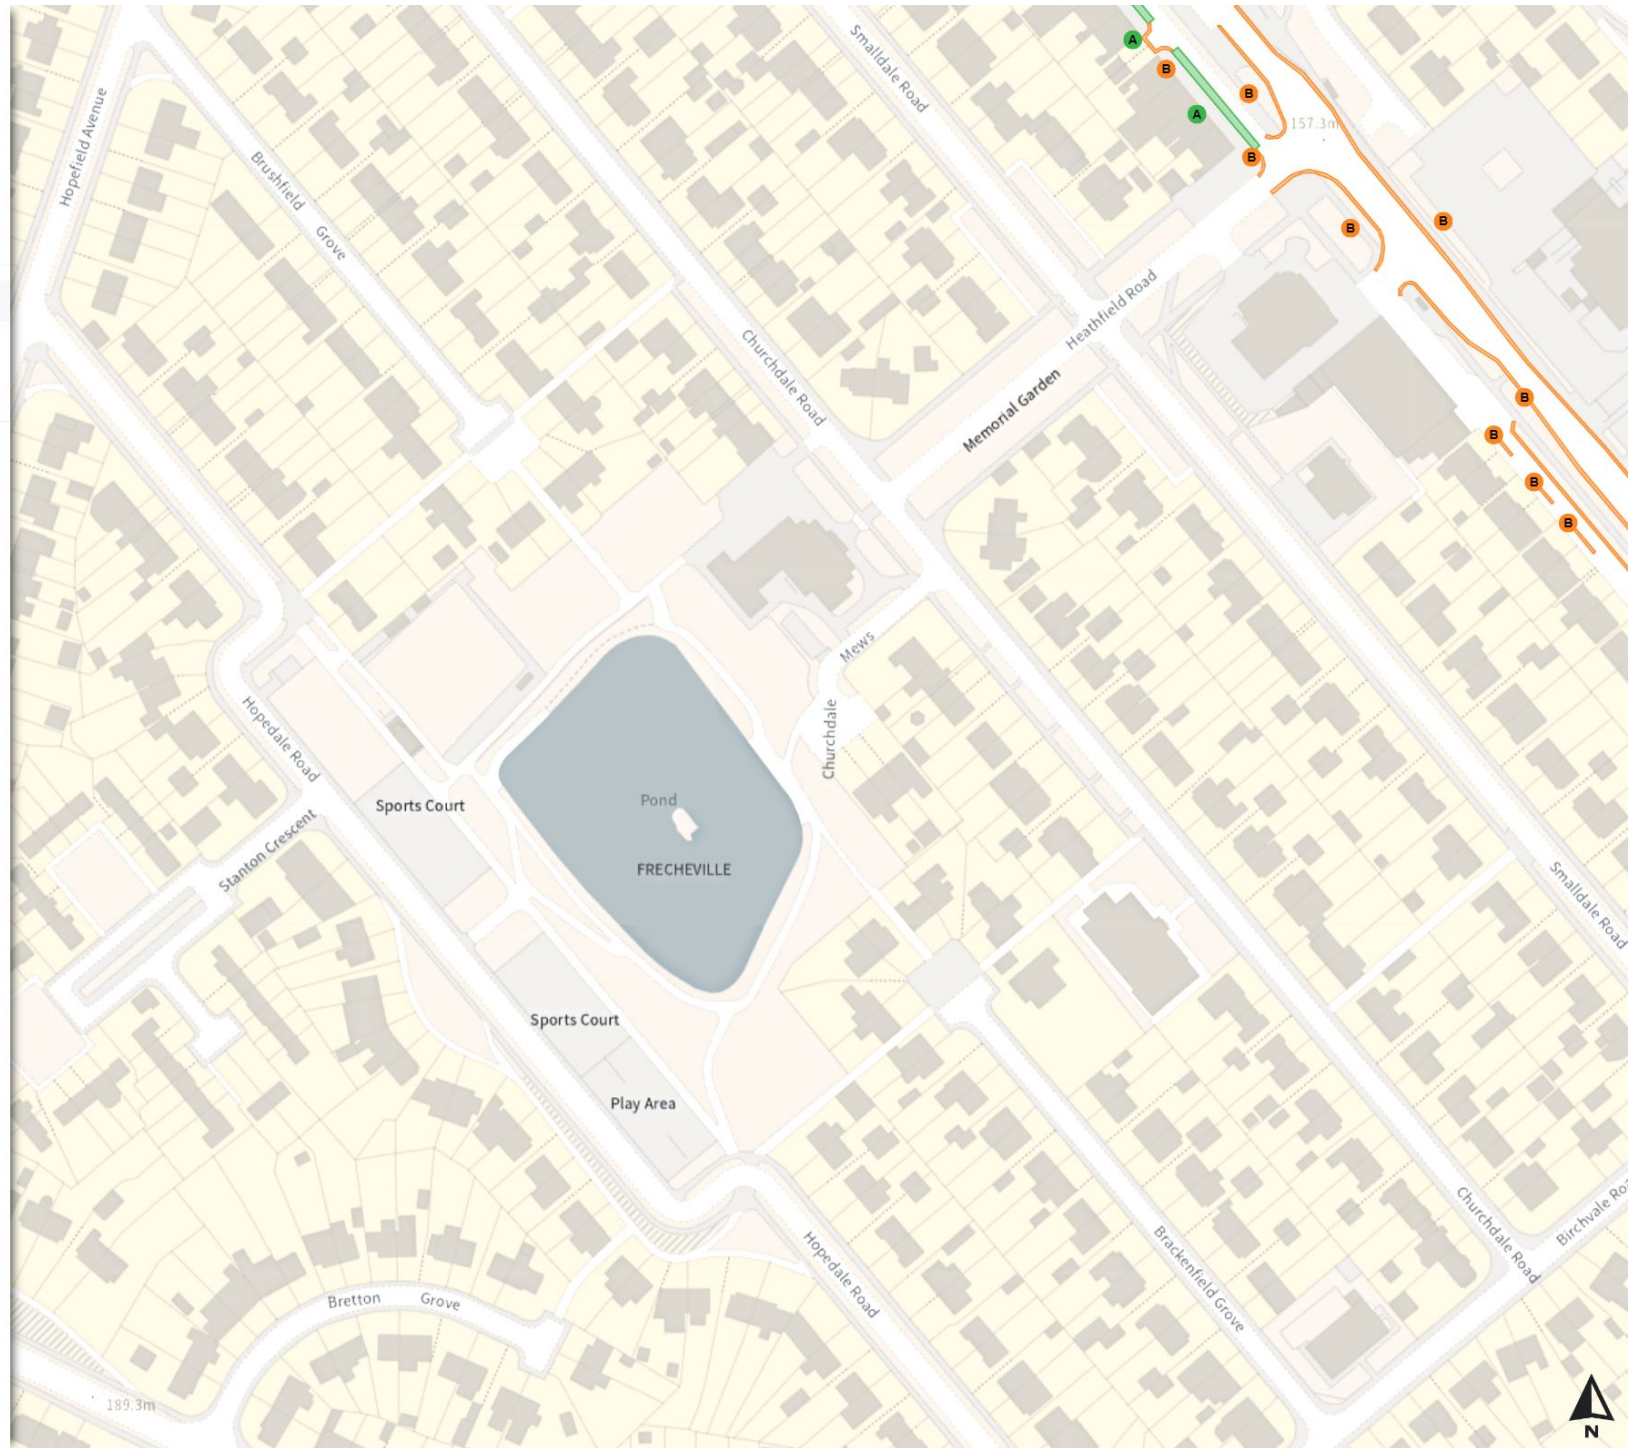

At all times

0 20 40 60m

Scale: 1:1250

North-West: 439621.25, 383779.614
South-East: 440047.762, 383405.696

© Crown copyright and database rights 2024 Ordnance Survey.
You are not permitted to copy, sub-license, distribute or sell any of this data to third parties in any form. Licence number 100018816