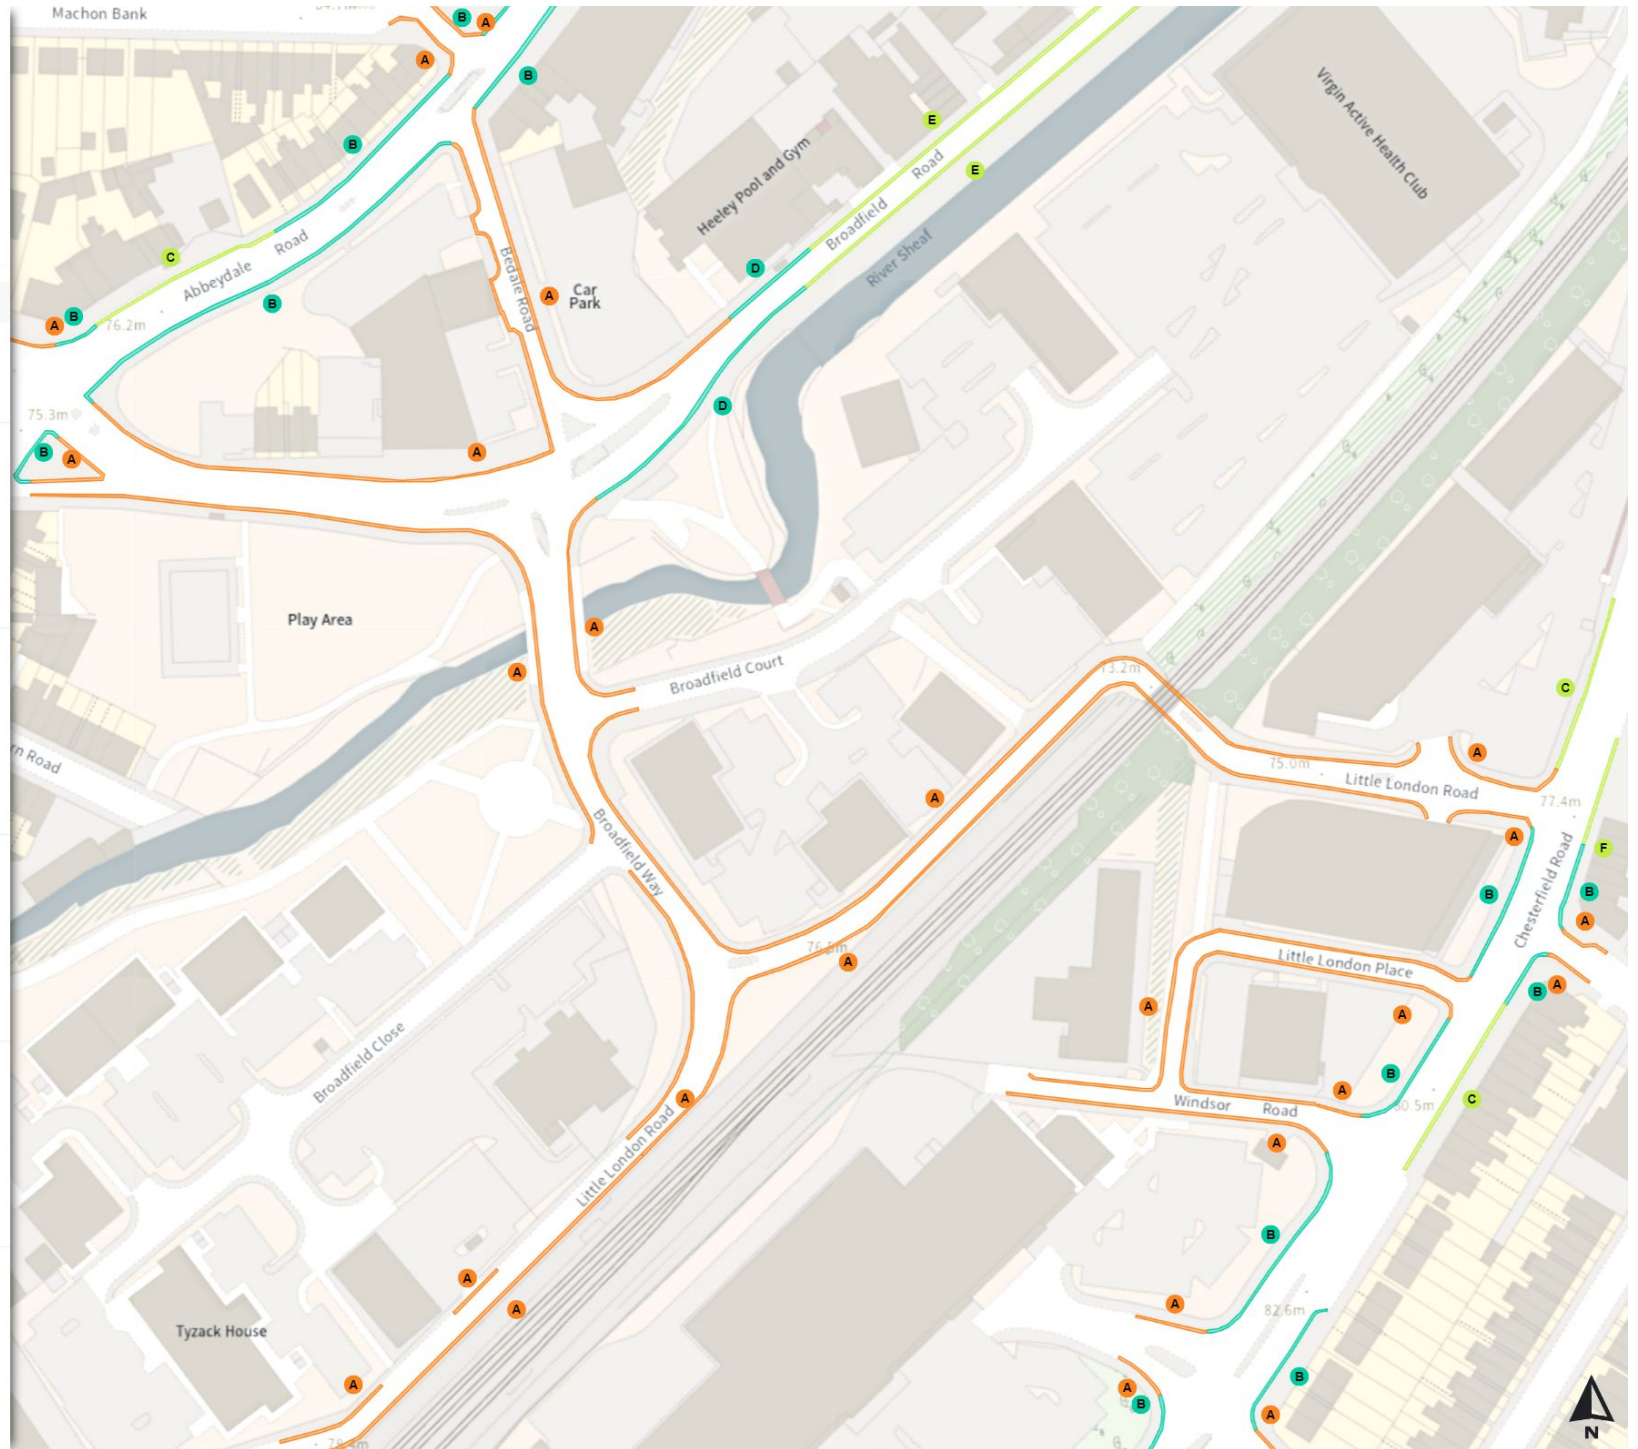

E No loading

Mon-Fri 08:00-09:30 16:30-18:30

0 20 40 60m

Scale: 1:1250

North-West: 434553.998, 384848.415
South-East: 434980.011, 384474.131

© Crown copyright and database rights 2024 Ordnance Survey.
You are not permitted to copy, sub-license, distribute or sell any of this data to third parties in any form. Licence number 100018816