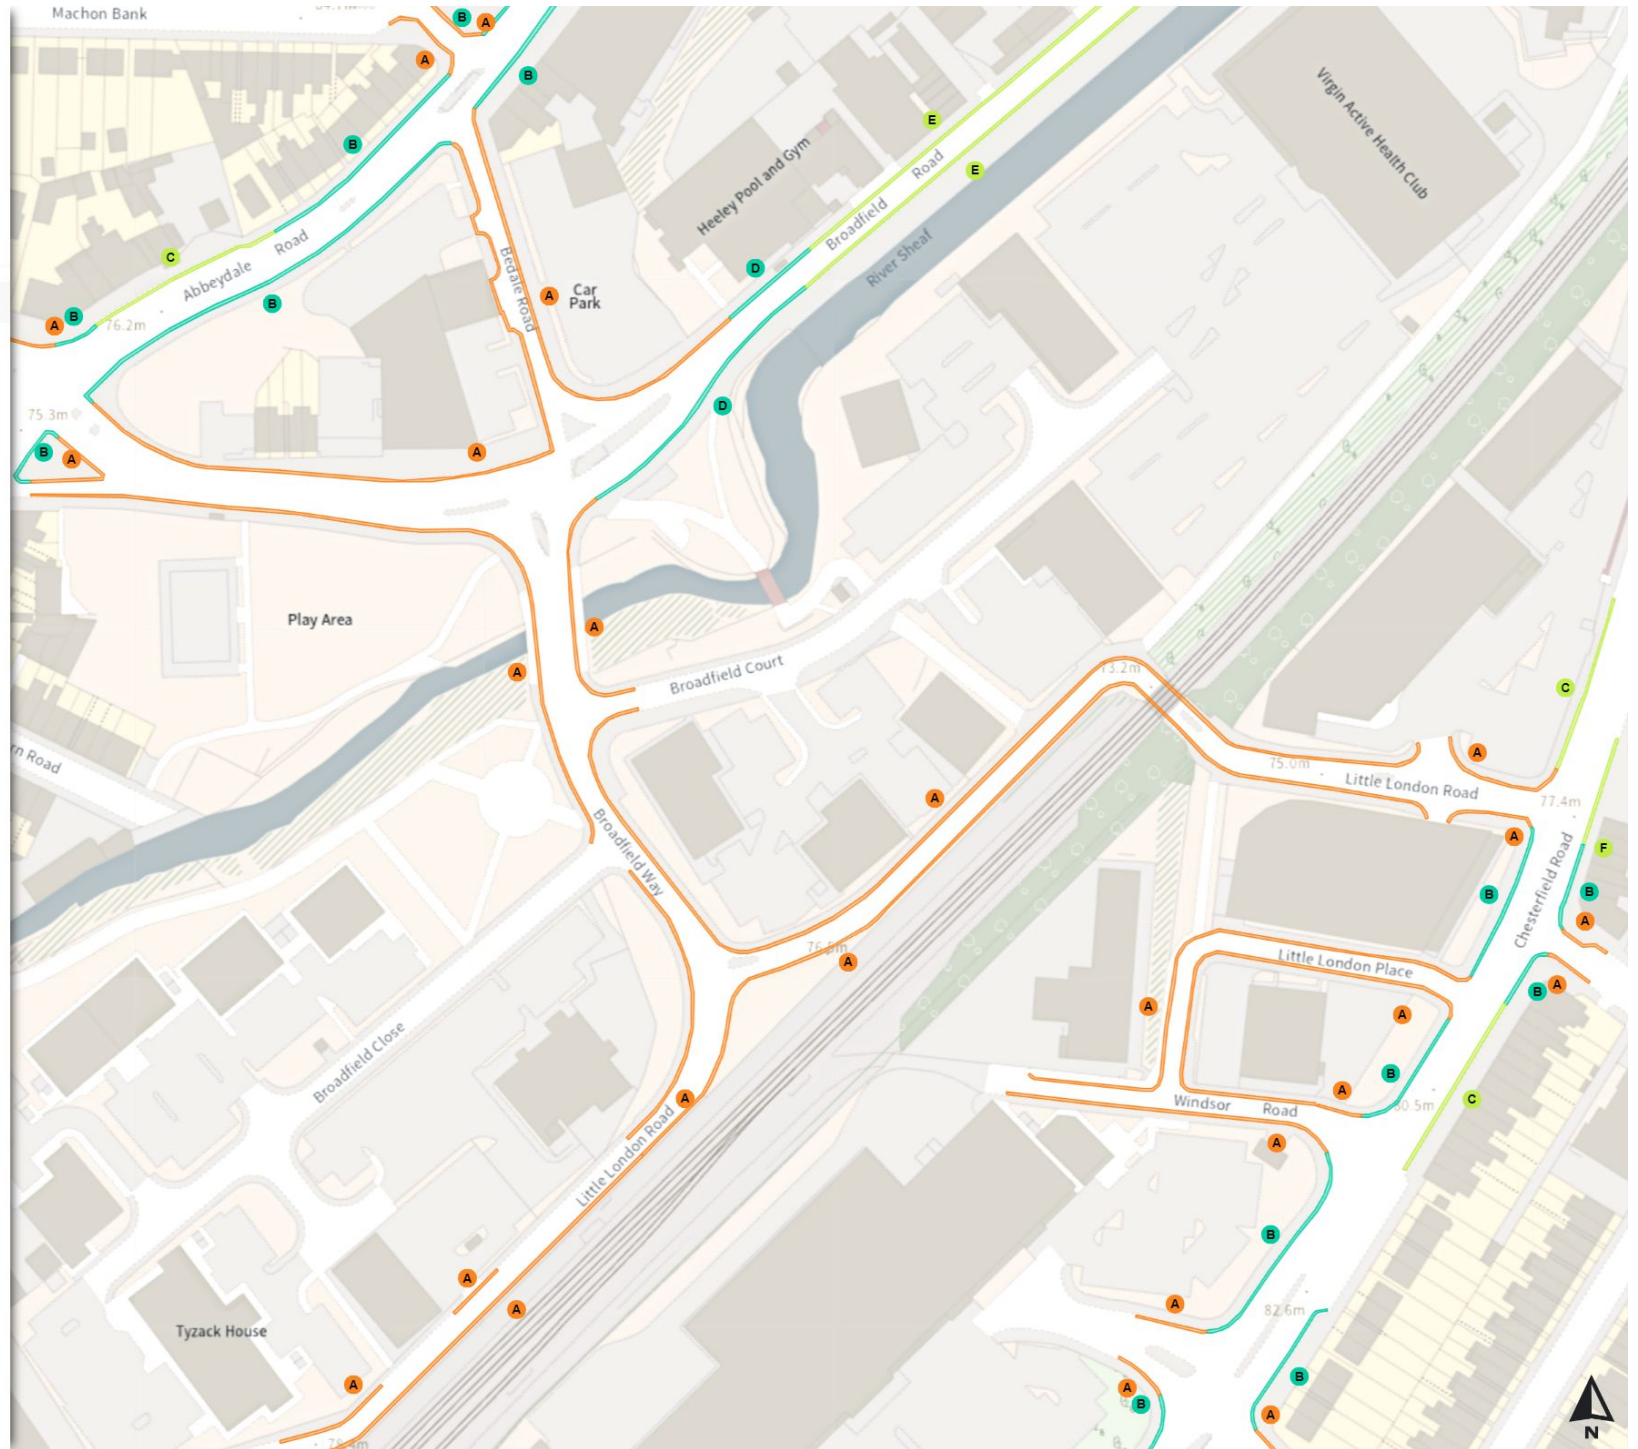

THE SHEFFIELD CITY COUNCIL (STOPPING RESTRICTIONS, WAITING RESTRICTIONS, LOADING RESTRICTIONS & PARKING PLACES) (MAP SCHEDULE) ORDER 2024

Map 543b of 794

Added

Shared

No waiting

Mon-Sat 07:30-18:30

No loading

Mon-Fri 07:30-09:30 16:00-18:30

0 20 40 60m

Scale: 1:1250

North-West: 434553.998, 384848.415
South-East: 434980.011, 384474.131

© Crown copyright and database rights 2024 Ordnance Survey.
You are not permitted to copy, sub-license, distribute or sell any of this data to third parties in any form. Licence number 100018816