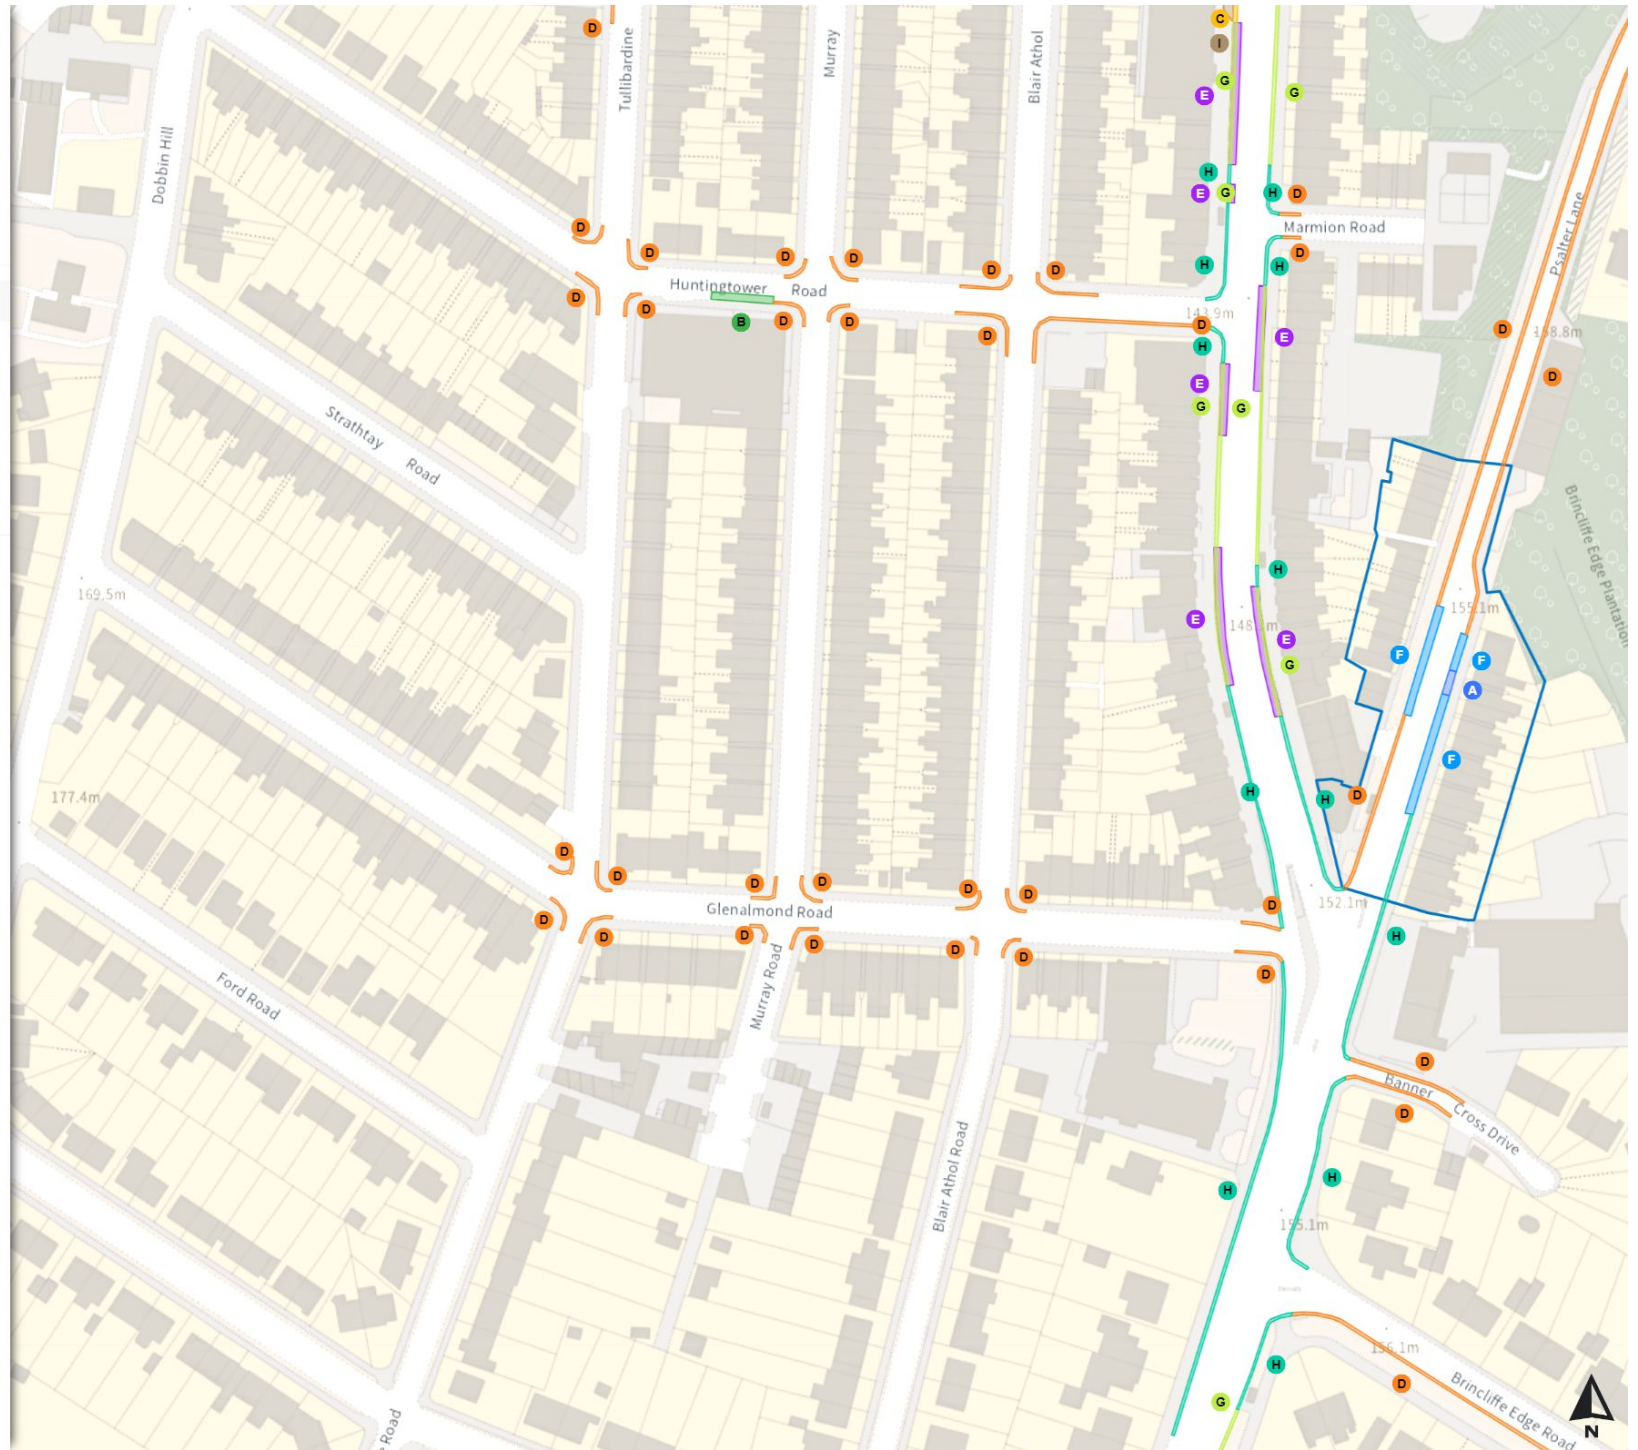

THE SHEFFIELD CITY COUNCIL (STOPPING RESTRICTIONS, WAITING RESTRICTIONS, LOADING RESTRICTIONS & PARKING PLACES) (MAP SCHEDULE) ORDER 2024

Map 515b of 794

Added

- Shared
- H No waiting at any time
  At all times
- H No loading
  Mon-Fri 07:30-09:30 16:00-18:30
- Shared
- I Paid-for parking place
  Mon-Fri 09:30-16:00
  Sat 08:00-18:30
- I Loading place
  Mon-Fri 07:30-09:30 16:00-18:30

0 20 40 60m

Scale: 1:1250

North-West: 432498.448, 385203.307
South-East: 432924.265, 384828.869

© Crown copyright and database rights 2024 Ordnance Survey.
You are not permitted to copy, sub-license, distribute or sell any of this data to third parties in any form. Licence number 100018816