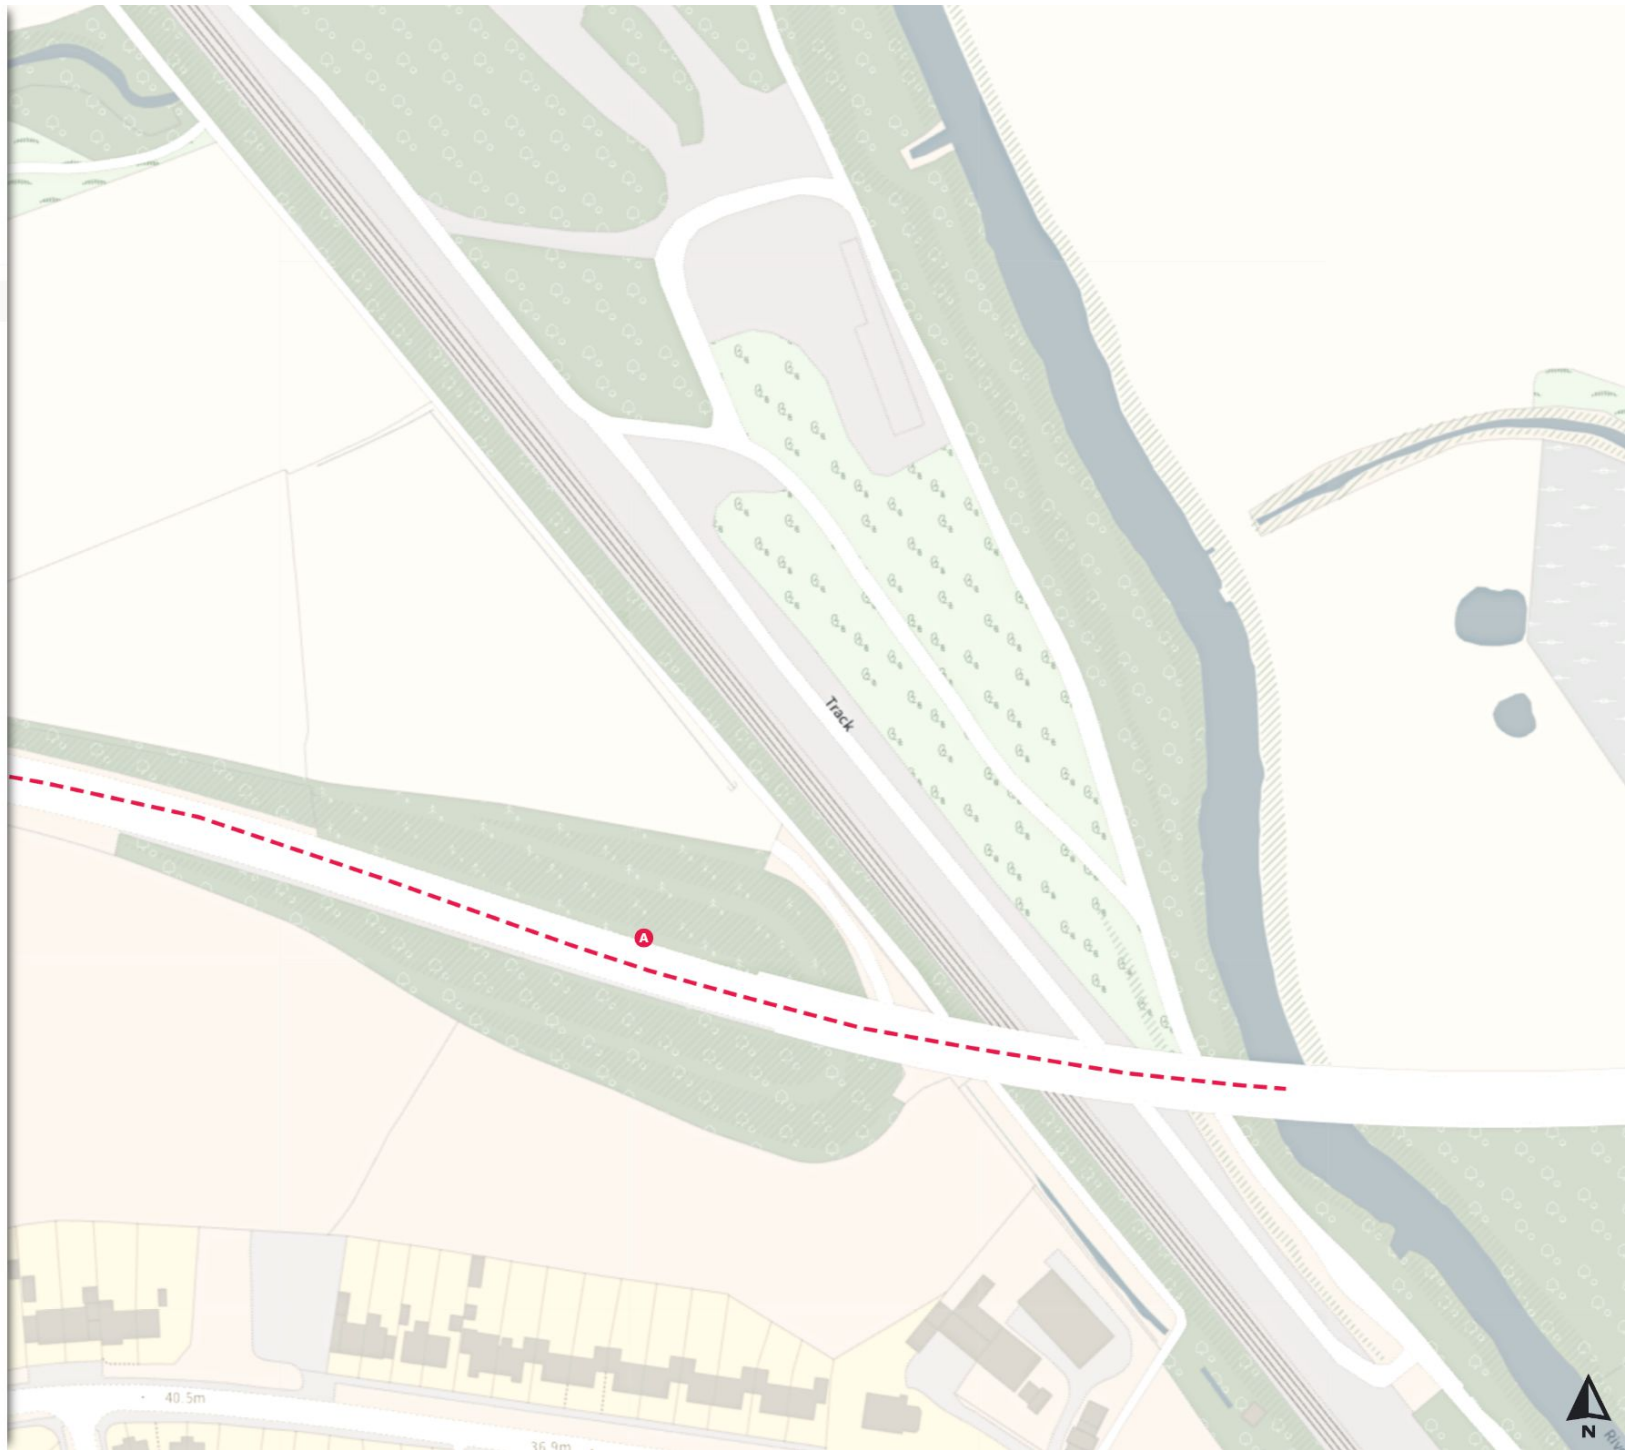

THE SHEFFIELD CITY COUNCIL (STOPPING
RESTRICTIONS, WAITING RESTRICTIONS, LOADING
RESTRICTIONS & PARKING PLACES) (MAP SCHEDULE)
ORDER 2024

Map 586 of 794

Added

■ Clearway

Ⓐ At all times

0 20 40 60m

Scale: 1:1250