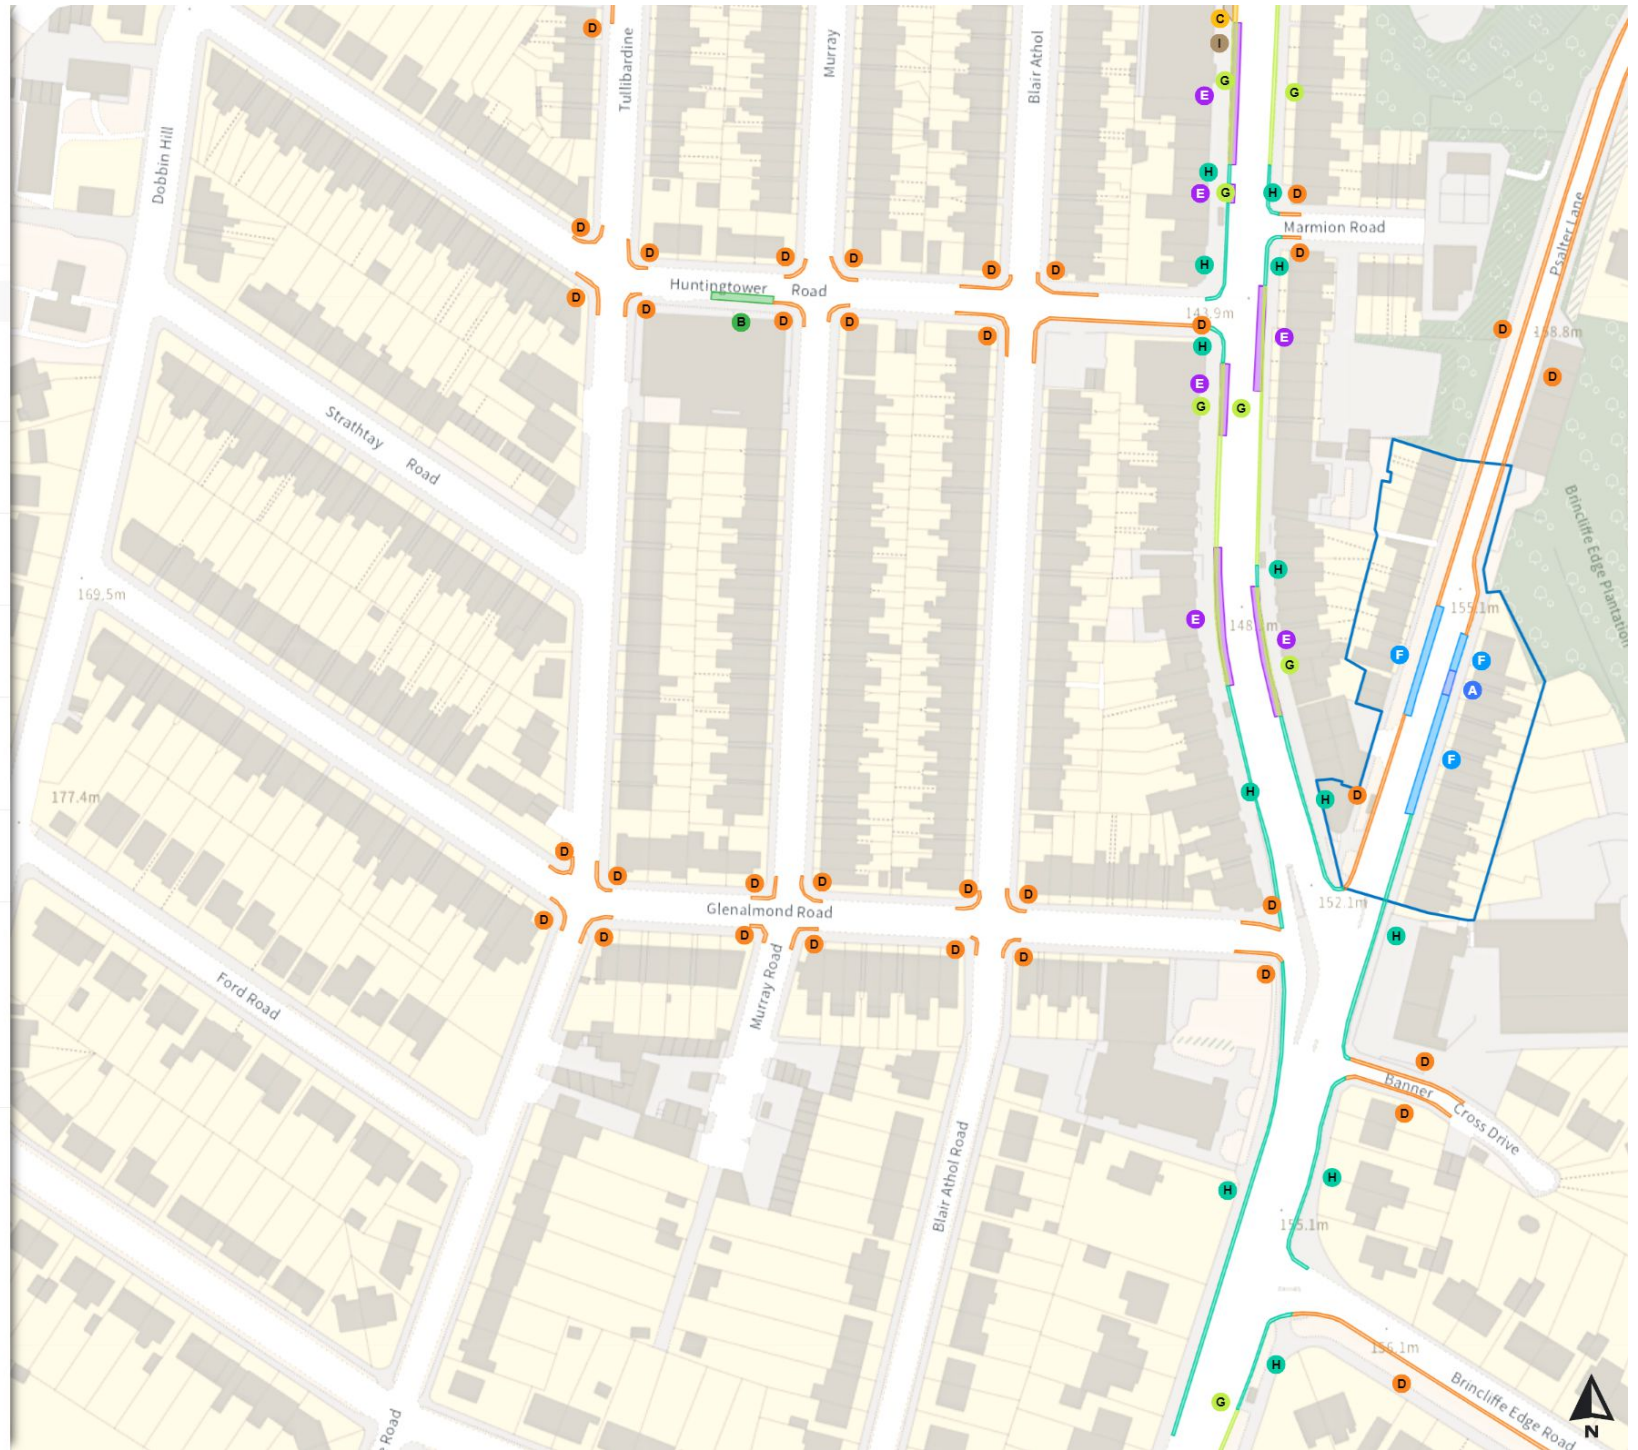

THE SHEFFIELD CITY COUNCIL (STOPPING RESTRICTIONS, WAITING RESTRICTIONS, LOADING RESTRICTIONS & PARKING PLACES) (MAP SCHEDULE) ORDER 2024

Map 515a of 794

Added

Disabled persons' badge holders parking place

At all times

Free parking place

Mon-Sat 08:00-18:30

No waiting

Mon-Fri 07:30-09:30 16:00-18:30

No waiting at any time

At all times

Paid-for parking place

Mon-Fri 09:30-16:00
Sat 08:00-18:30

Permit holders parking place (Porter Brook)

Mon-Fri 08:00-18:30

Shared

No waiting
Mon-Fri 07:30-09:30 16:00-18:30

No loading

Mon-Fri 07:30-09:30 16:00-18:30

0 20 40 60m

Scale: 1:1250

North-West: 432498.448, 385203.307
South-East: 432924.265, 384828.869

© Crown copyright and database rights 2024 Ordnance Survey.
You are not permitted to copy, sub-license, distribute or sell any of this data to third parties in any form. Licence number 100018816