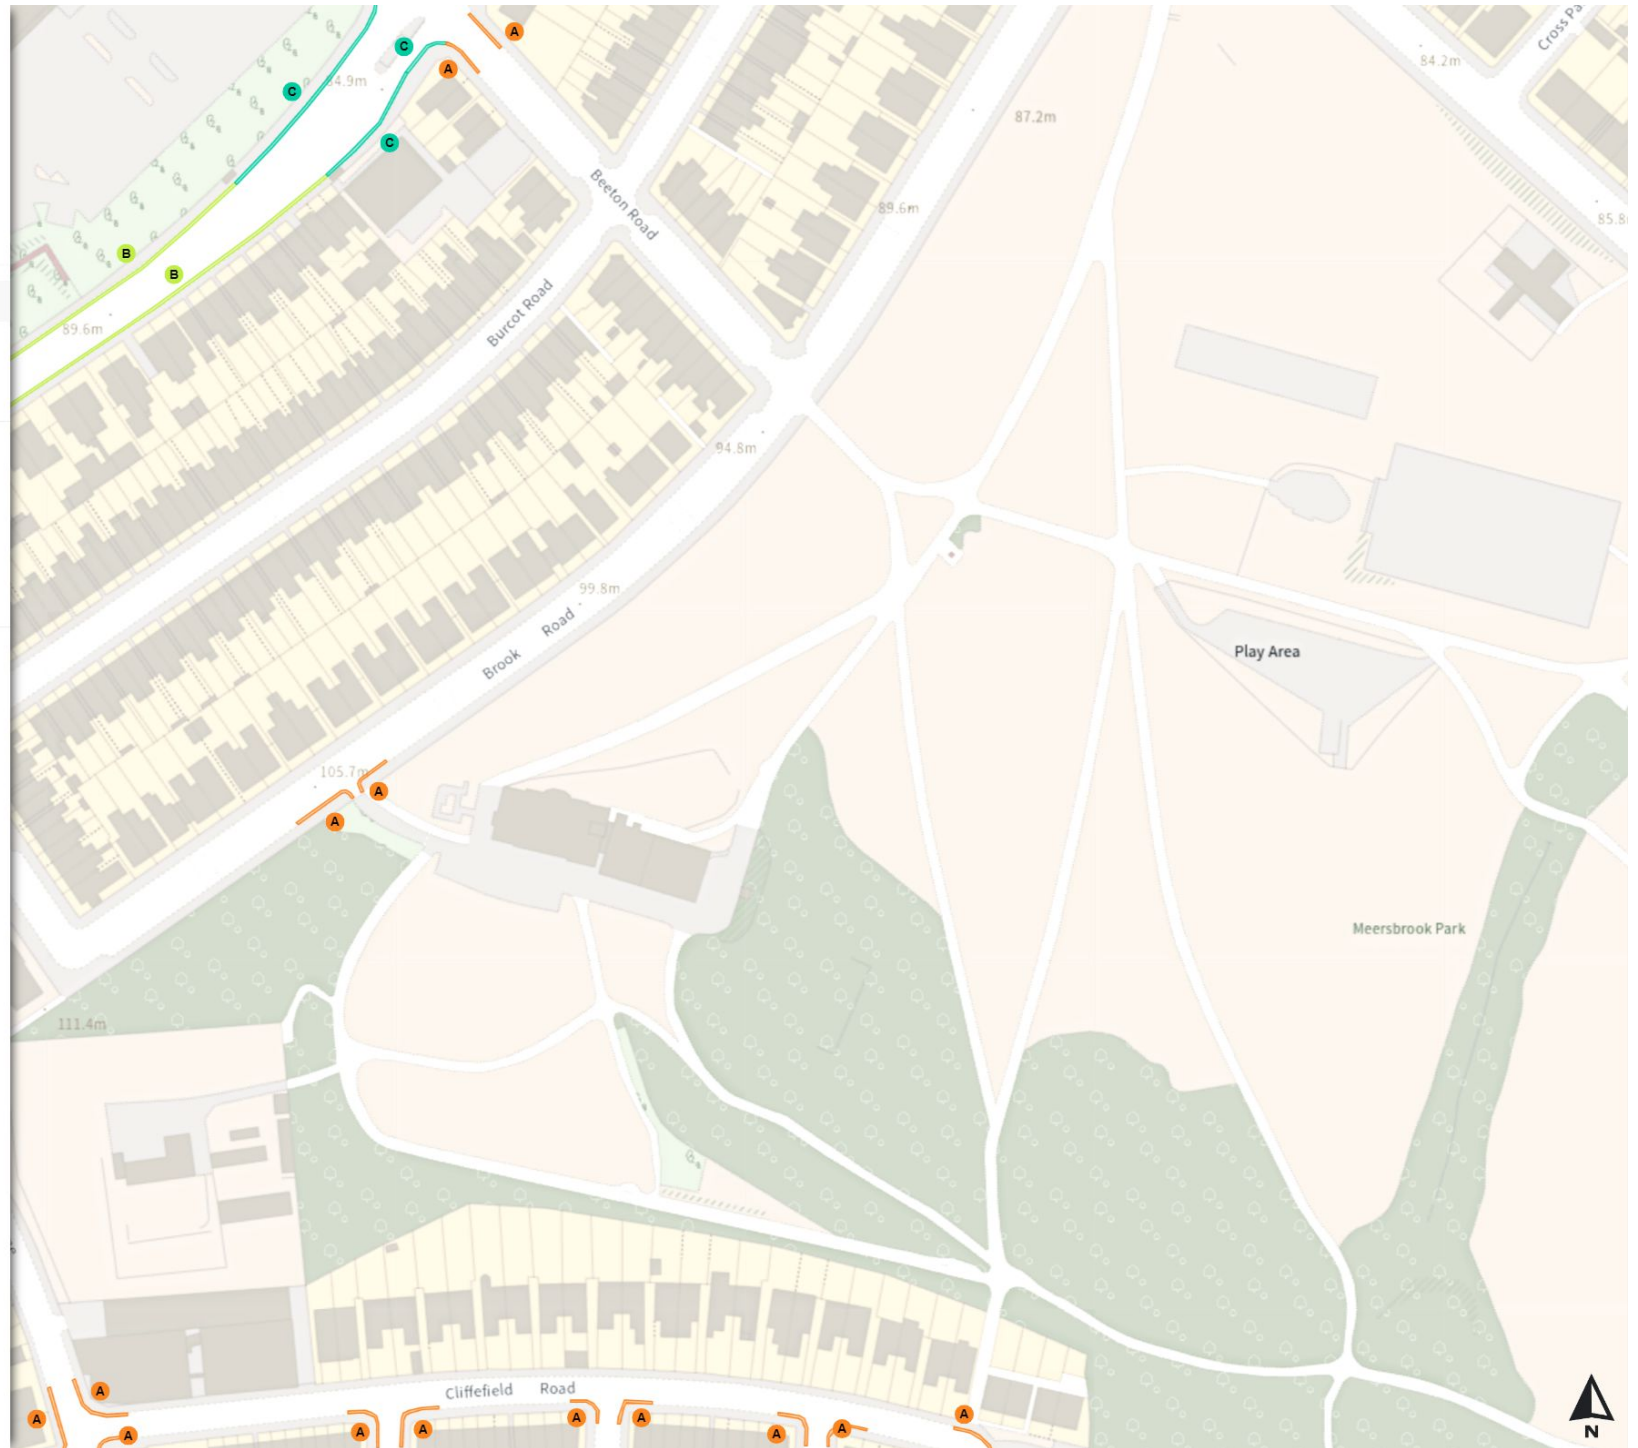

0 20 40 60m

Scale: 1:1250

North-West: 434762.511, 384480.555
South-East: 435188.574, 384106.261

© Crown copyright and database rights 2024 Ordnance Survey.
You are not permitted to copy, sub-license, distribute or sell any of this data to third parties in any form. Licence number 100018816