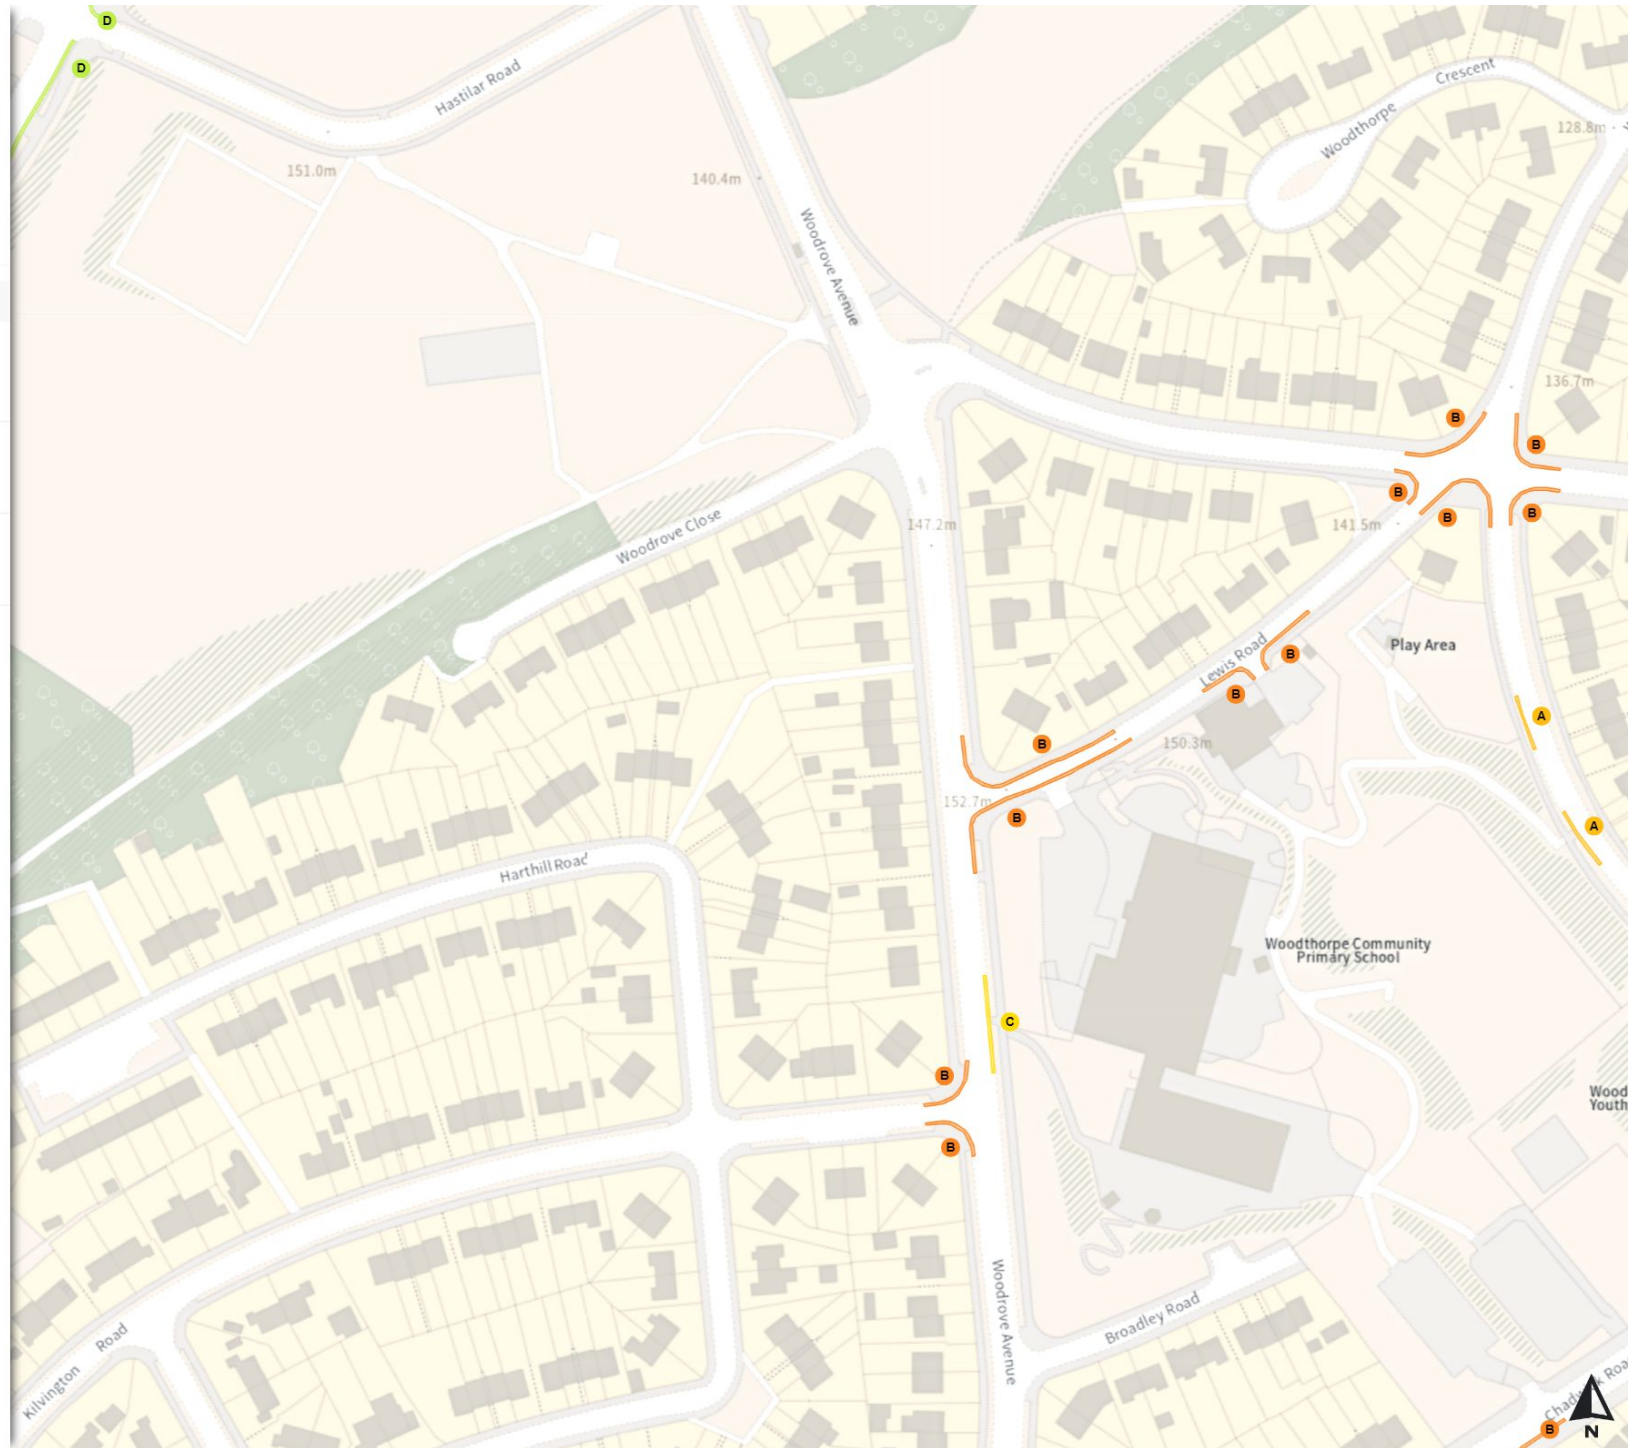

0 20 40 60m

Scale: 1:1250

North-West: 438725.456, 385619.148
South-East: 439151.734, 385245.295

© Crown copyright and database rights 2024 Ordnance Survey.
You are not permitted to copy, sub-license, distribute or sell any of this data to third parties in any form. Licence number 100018816