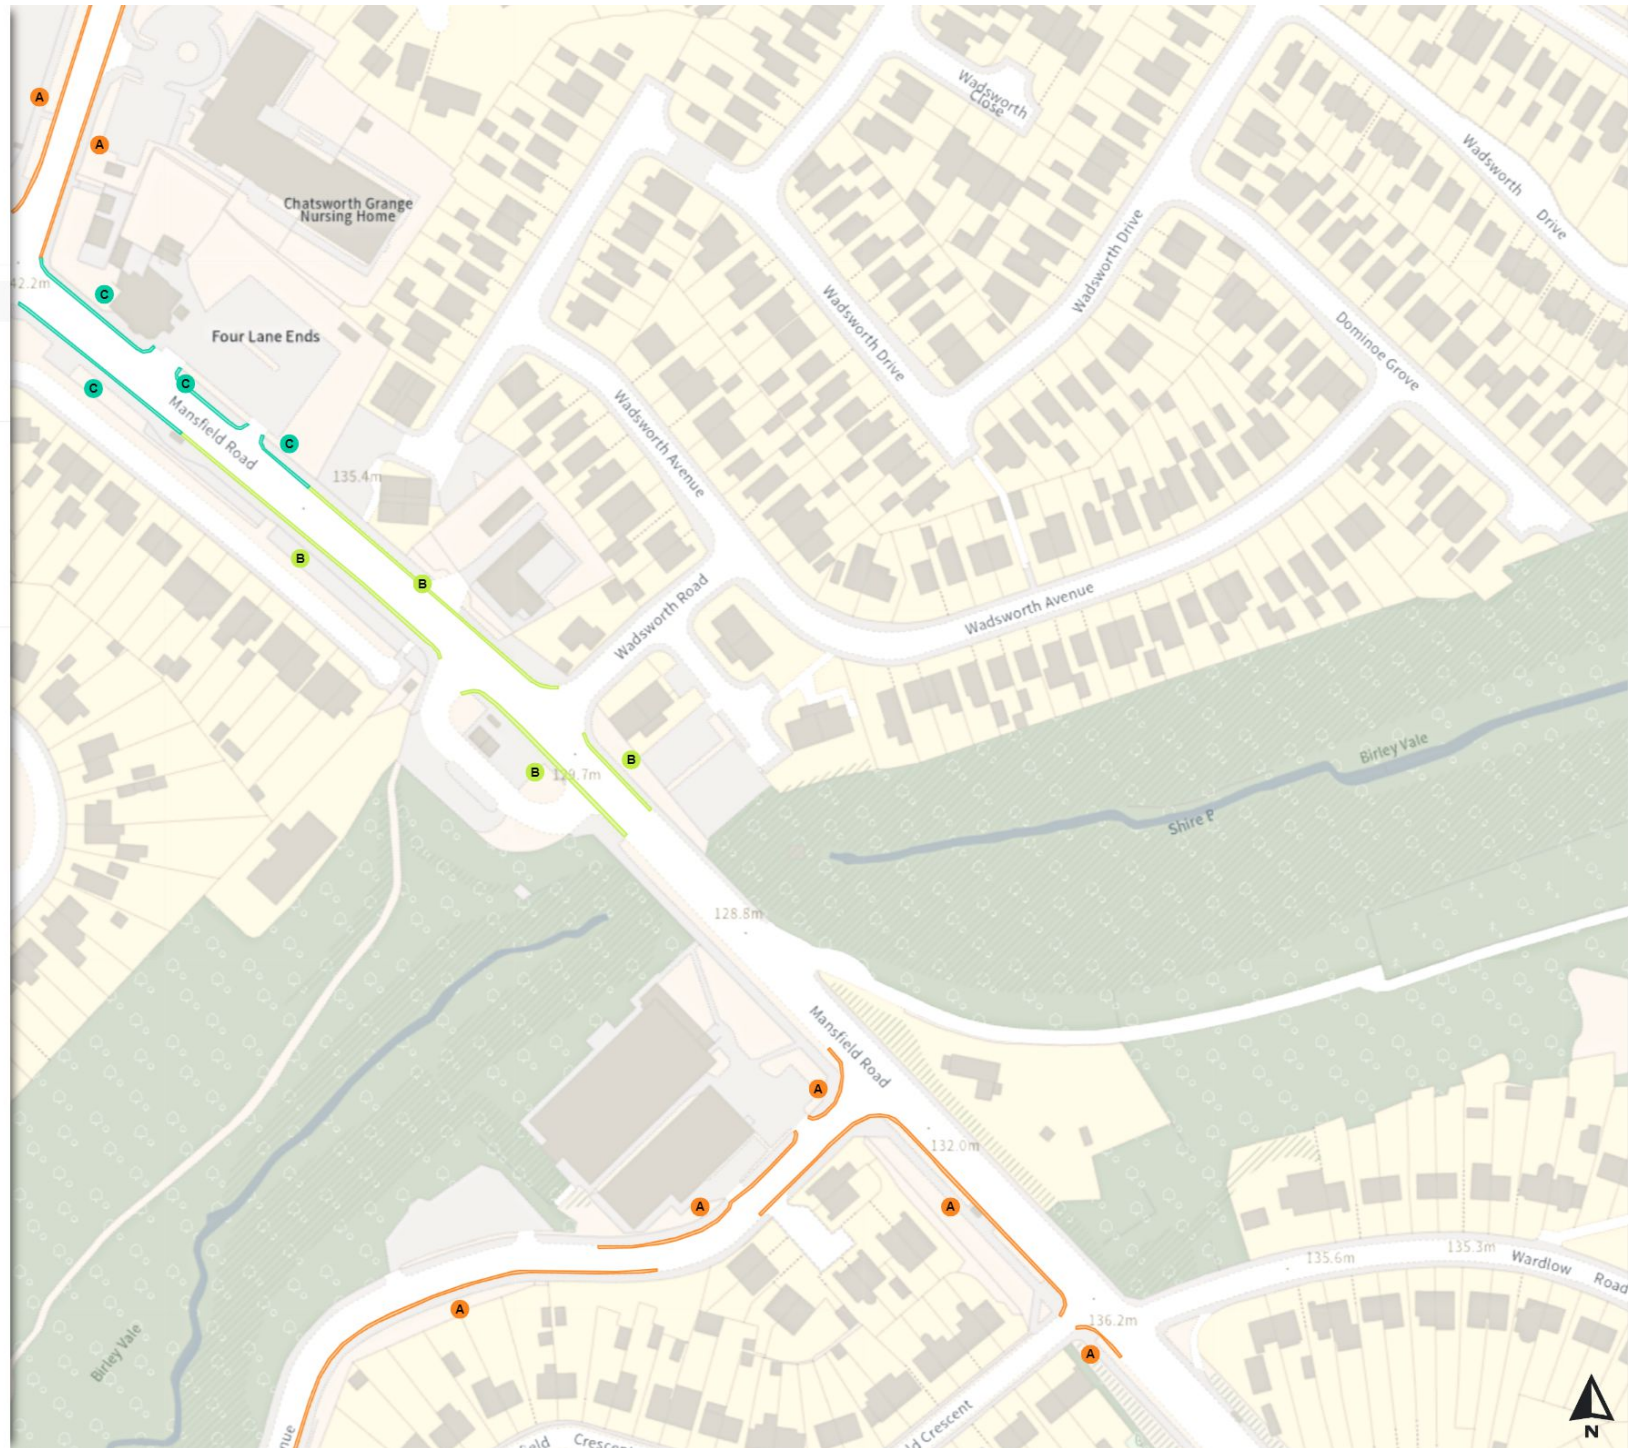

0 20 40 60m

Scale: 1:1250

North-West: 439301.804, 384515.814
South-East: 439728.225, 384141.926

© Crown copyright and database rights 2024 Ordnance Survey.
You are not permitted to copy, sub-license, distribute or sell any of this data to third parties in any form. Licence number 100018816