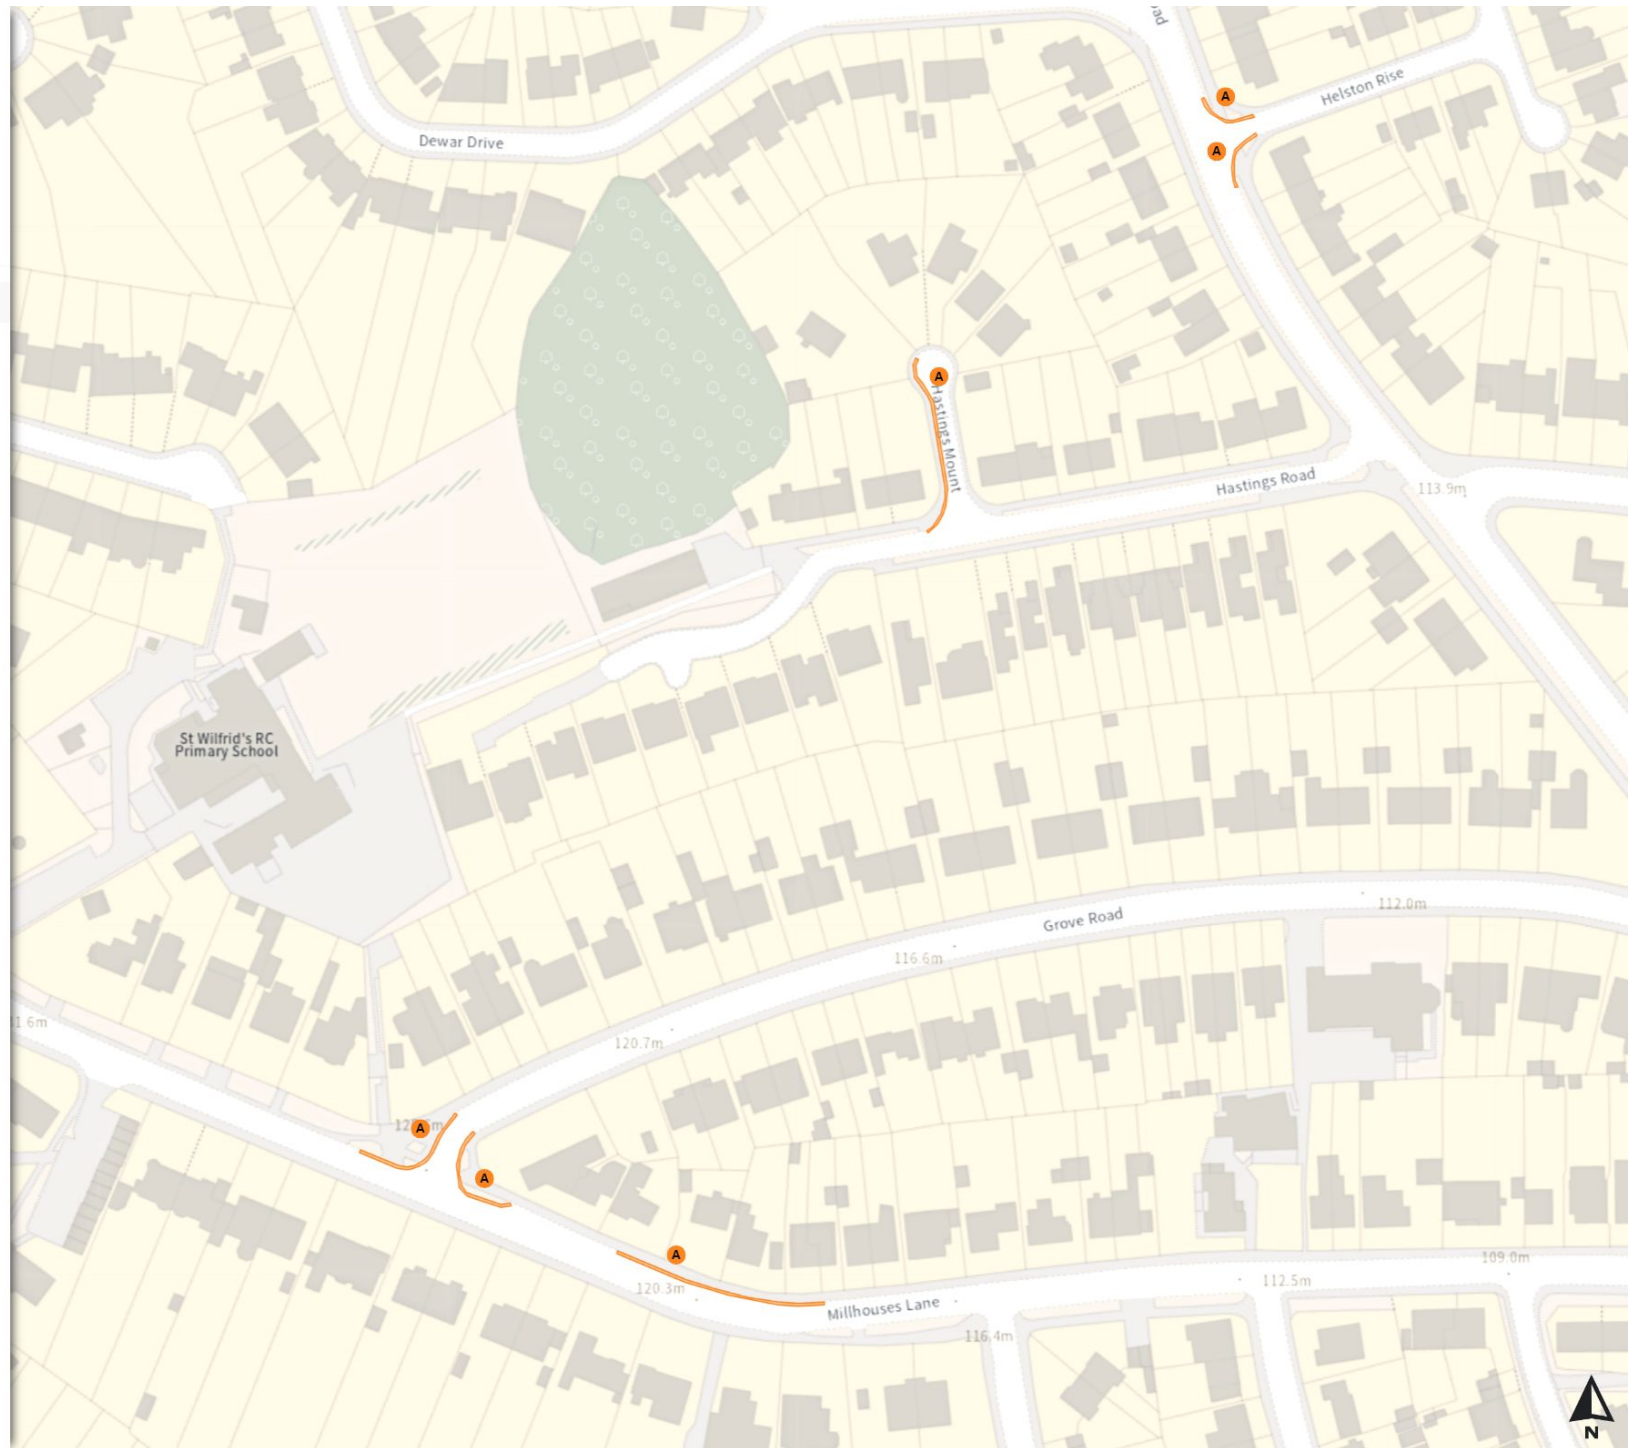

THE SHEFFIELD CITY COUNCIL (STOPPING RESTRICTIONS, WAITING RESTRICTIONS, LOADING RESTRICTIONS & PARKING PLACES) (MAP SCHEDULE) ORDER 2024

Map 612 of 794

Added

No waiting at any time

At all times

0 20 40 60m

Scale: 1:1250

North-West: 433017.564, 383729.322
South-East: 433443.554, 383354.814

© Crown copyright and database rights 2024 Ordnance Survey.
You are not permitted to copy, sub-license, distribute or sell any of this data to third parties in any form. Licence number 100018816