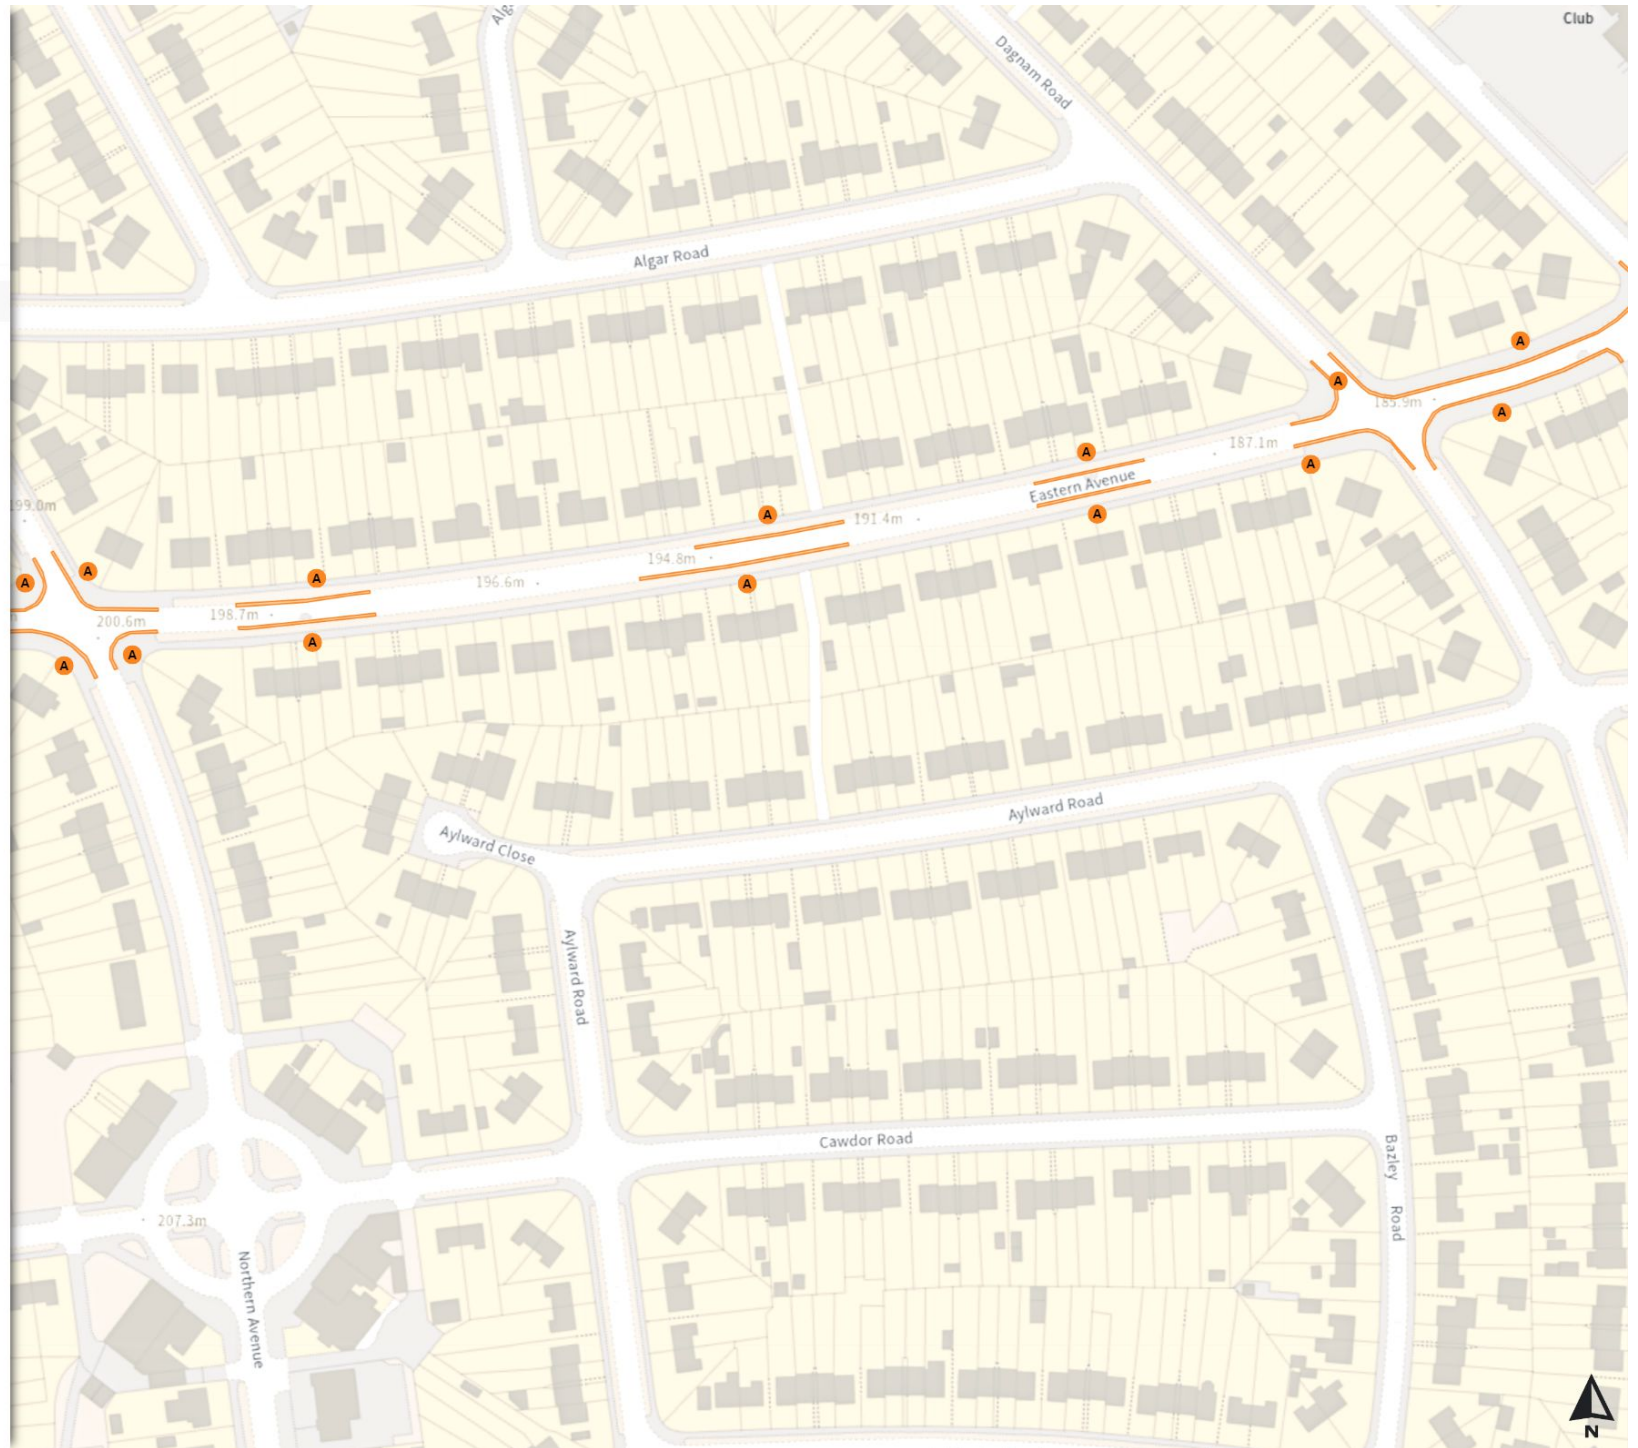

THE SHEFFIELD CITY COUNCIL (STOPPING
RESTRICTIONS, WAITING RESTRICTIONS, LOADING
RESTRICTIONS & PARKING PLACES) (MAP SCHEDULE)
ORDER 2024

Map 527 of 794

Added

No waiting at any time

At all times

0 20 40 60m

Scale: 1:1250

North-West: 437449.543, 385239.63
South-East: 437875.753, 384865.634

© Crown copyright and database rights 2024 Ordnance Survey.
You are not permitted to copy, sub-license, distribute or sell any of this
data to third parties in any form. Licence number 100018816