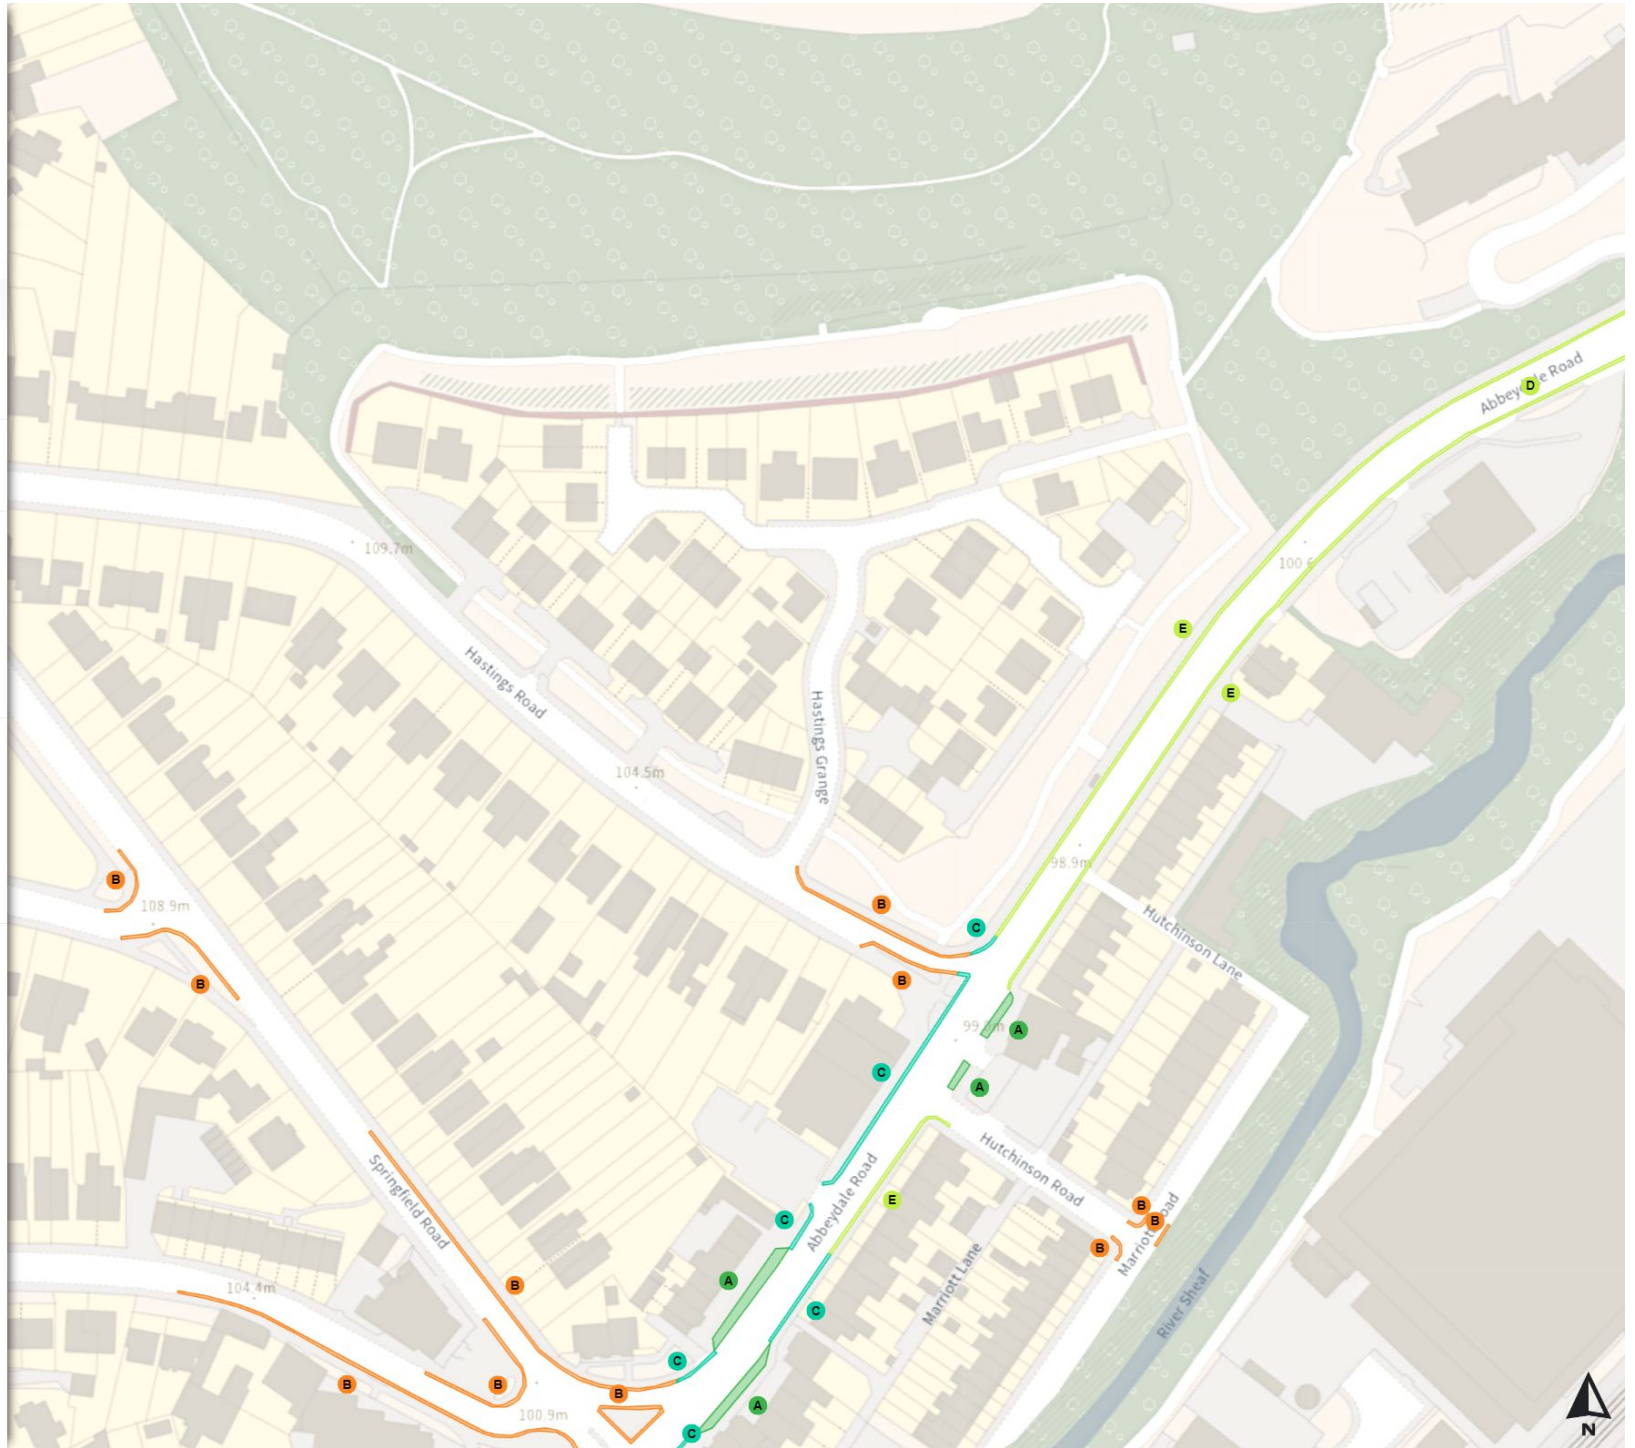

0 20 40 60m

Scale: 1:1250

North-West: 433430.374, 383732.197
South-East: 433856.396, 383357.726

© Crown copyright and database rights 2024 Ordnance Survey.
You are not permitted to copy, sub-license, distribute or sell any of this data to third parties in any form. Licence number 100018816