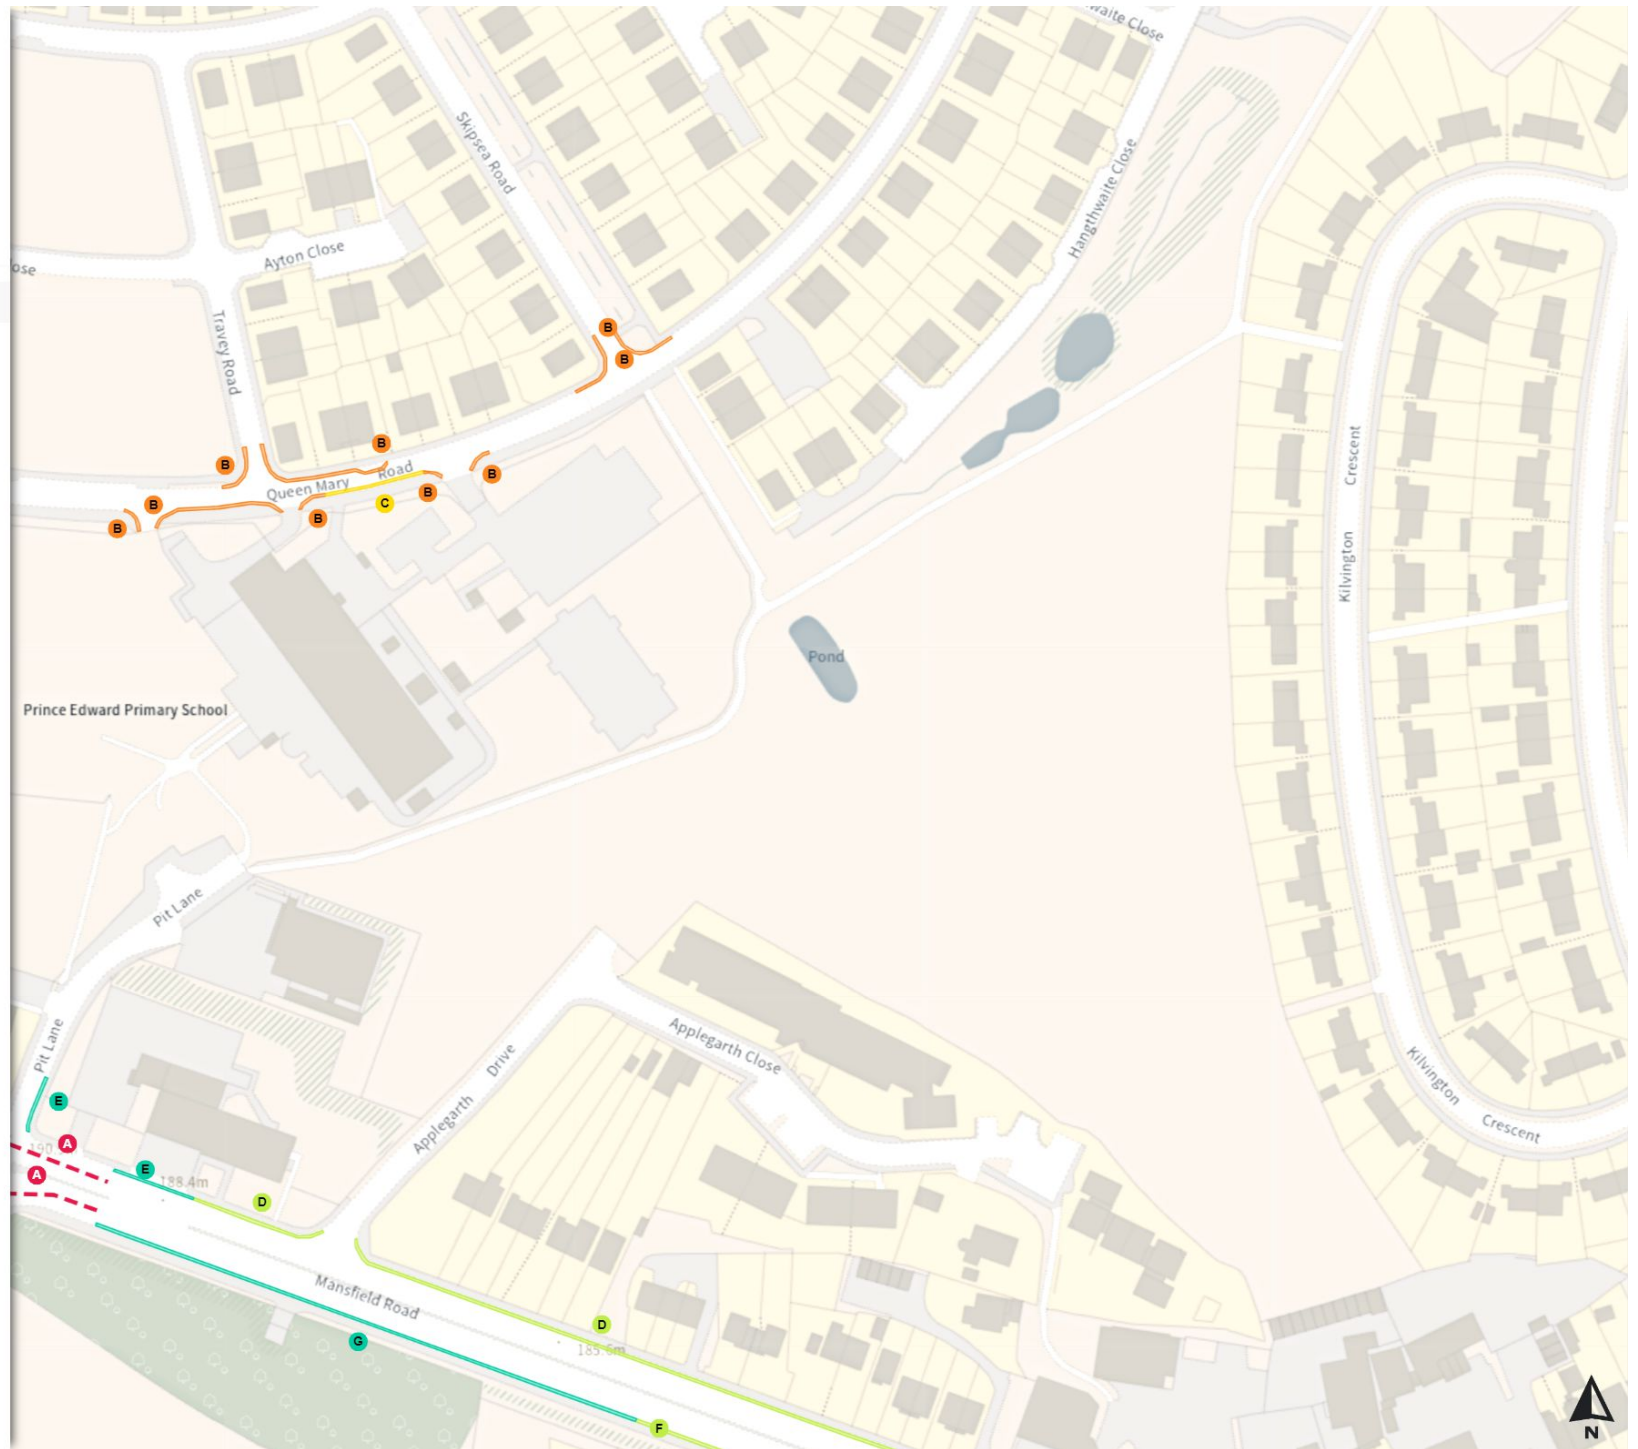

THE SHEFFIELD CITY COUNCIL (STOPPING RESTRICTIONS, WAITING RESTRICTIONS, LOADING RESTRICTIONS & PARKING PLACES) (MAP SCHEDULE) ORDER 2024

Map 529b of 794

Added

- Shared
- No waiting at any time
  At all times
- No loading
  Mon-Fri 07:30-09:30 16:00-18:30

0 20 40 60m

Scale: 1:1250

North-West: 438274.724, 385246.185
South-East: 438700.999, 384872.263

© Crown copyright and database rights 2024 Ordnance Survey.
You are not permitted to copy, sub-license, distribute or sell any of this data to third parties in any form. Licence number 100018816