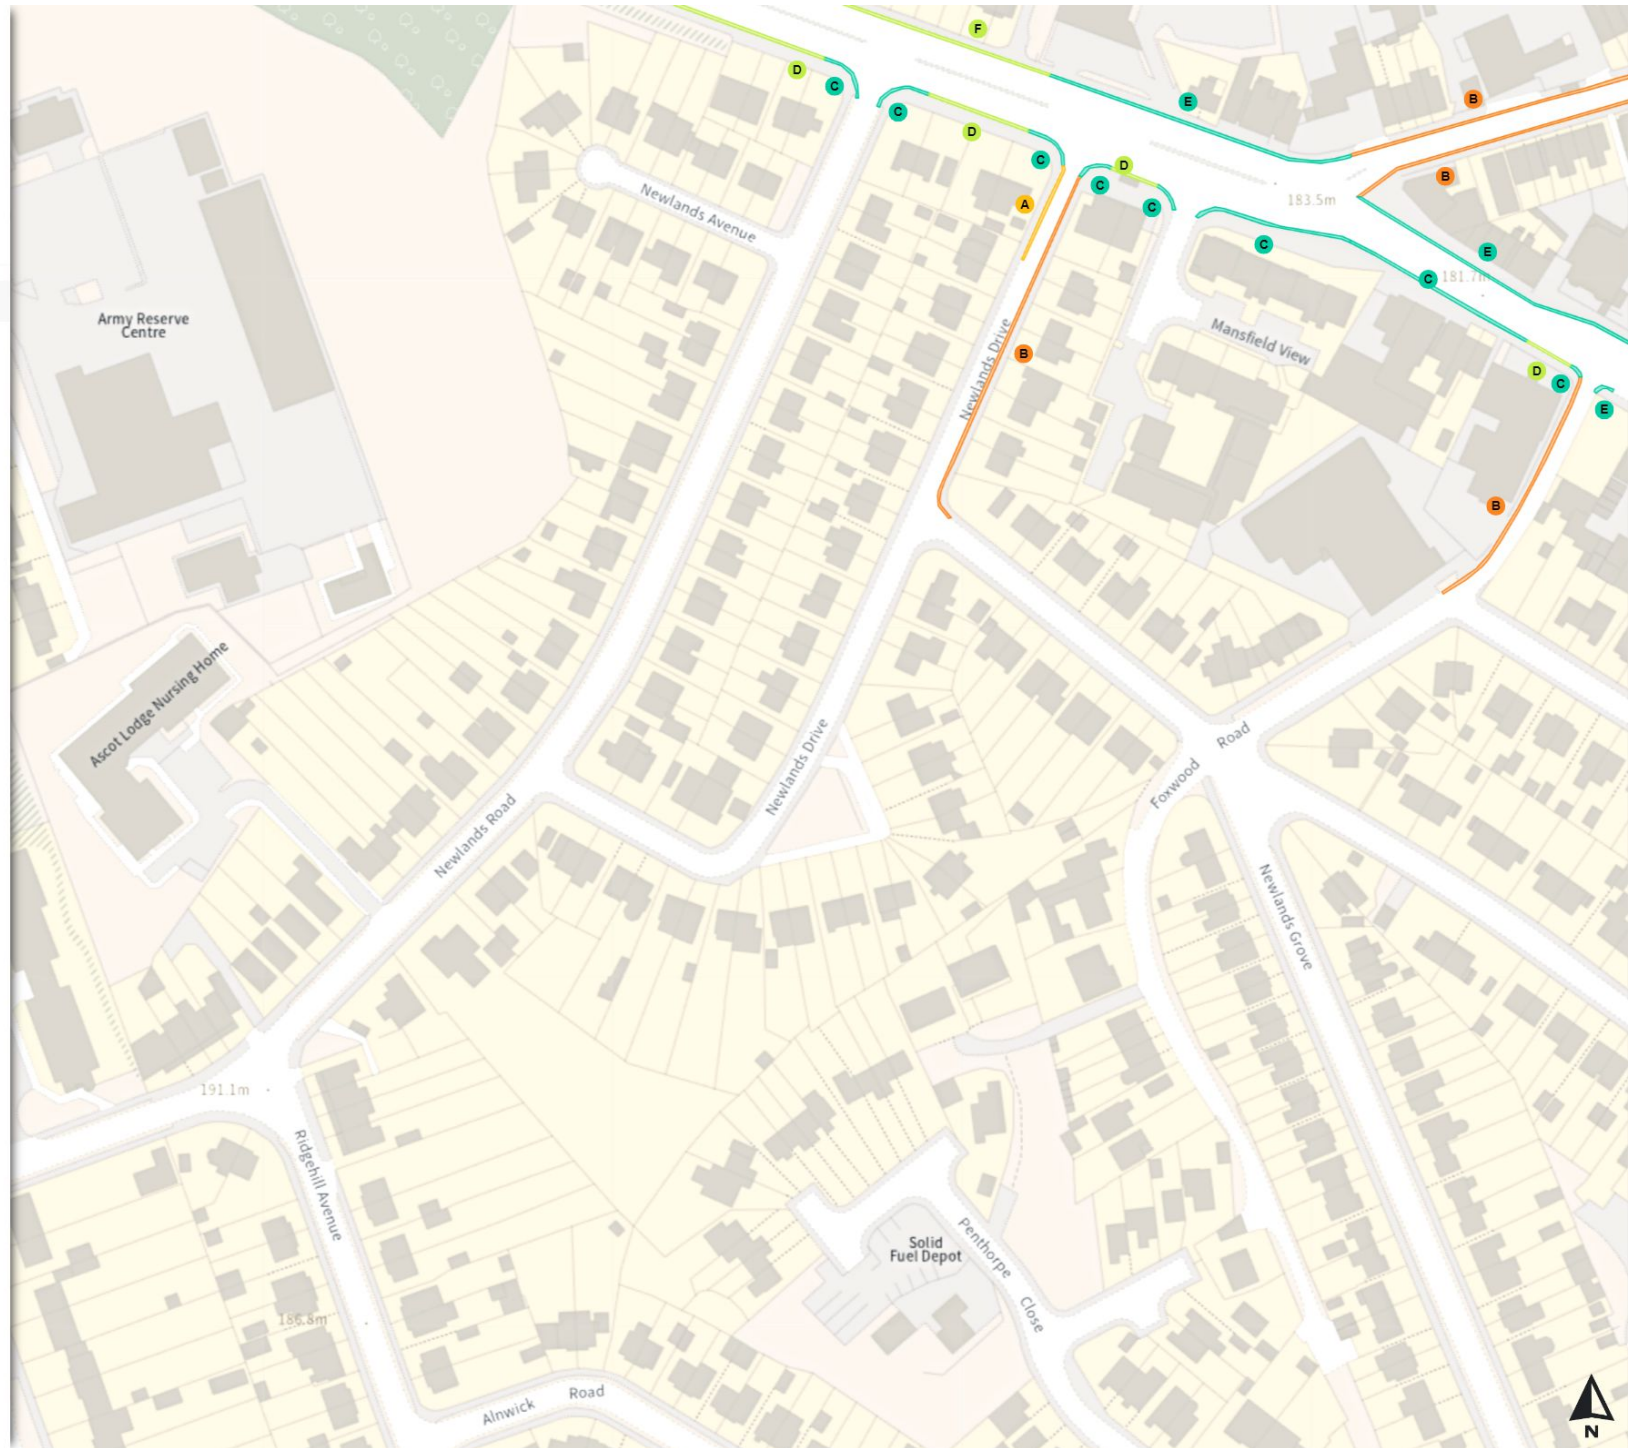

No loading

Mon-Fri 08:00-09:30 16:30-18:30

Scale: 1:1250

North-West: 438267.694, 384876.779
South-East: 438694.001, 384502.827

© Crown copyright and database rights 2024 Ordnance Survey.
You are not permitted to copy, sub-license, distribute or sell any of this data to third parties in any form. Licence number 100018816