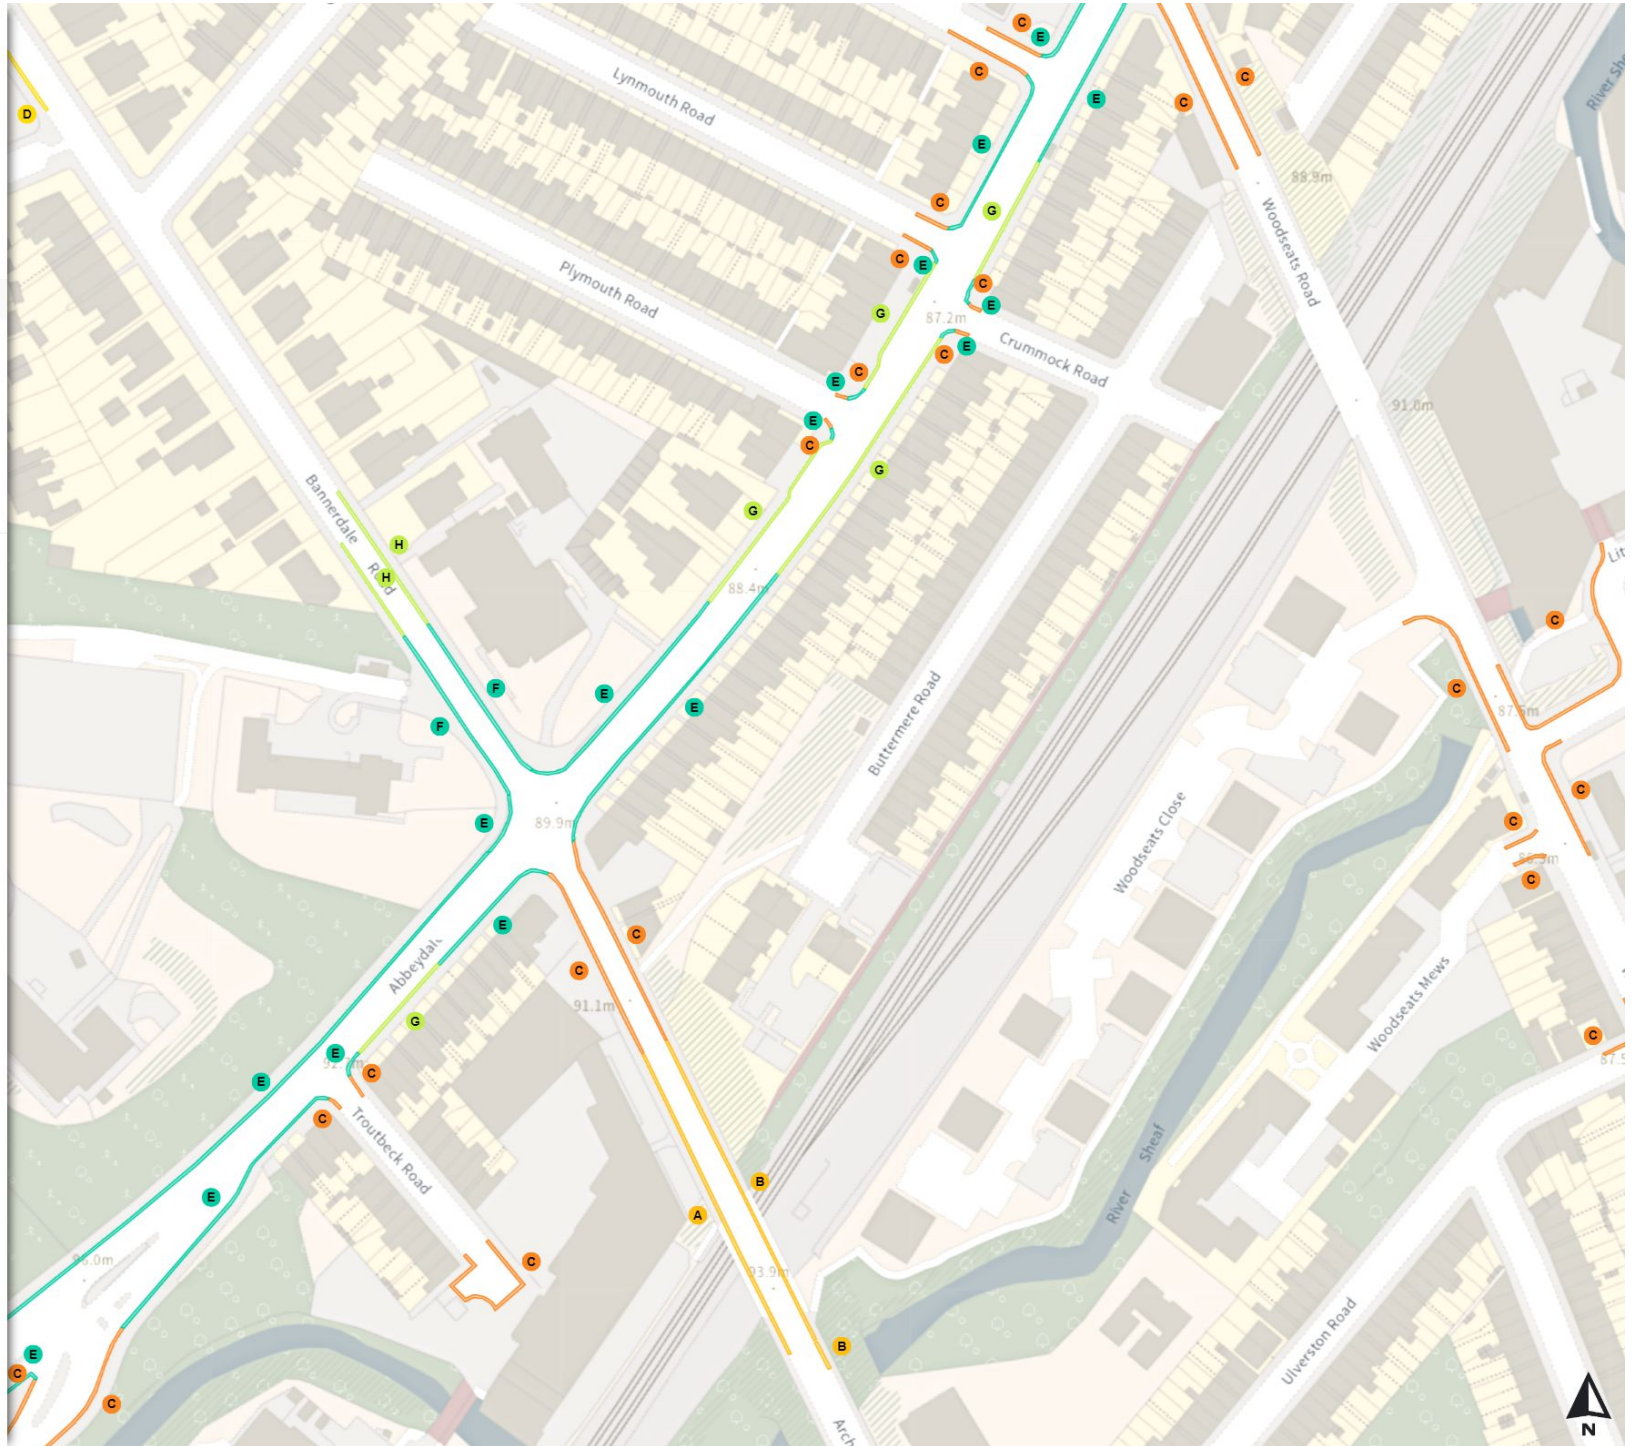

THE SHEFFIELD CITY COUNCIL (STOPPING RESTRICTIONS, WAITING RESTRICTIONS, LOADING RESTRICTIONS & PARKING PLACES) (MAP SCHEDULE) ORDER 2024

Map 592b of 794

Added

- **Shared**
- **G No waiting**
  Mon-Fri 07:30-09:30 16:00-18:30
- **G No loading**
  Mon-Fri 07:30-09:30 16:00-18:30
- **Shared**
- **H No waiting**
  Mon-Sat 08:00-18:30
- **H No loading**
  Mon-Fri 08:00-09:30 14:30-16:00

Scale: 1:1250

North-West: 433989.997, 384105.584
South-East: 434416.031, 383731.191

© Crown copyright and database rights 2024 Ordnance Survey.
You are not permitted to copy, sub-license, distribute or sell any of this data to third parties in any form. Licence number 100018816