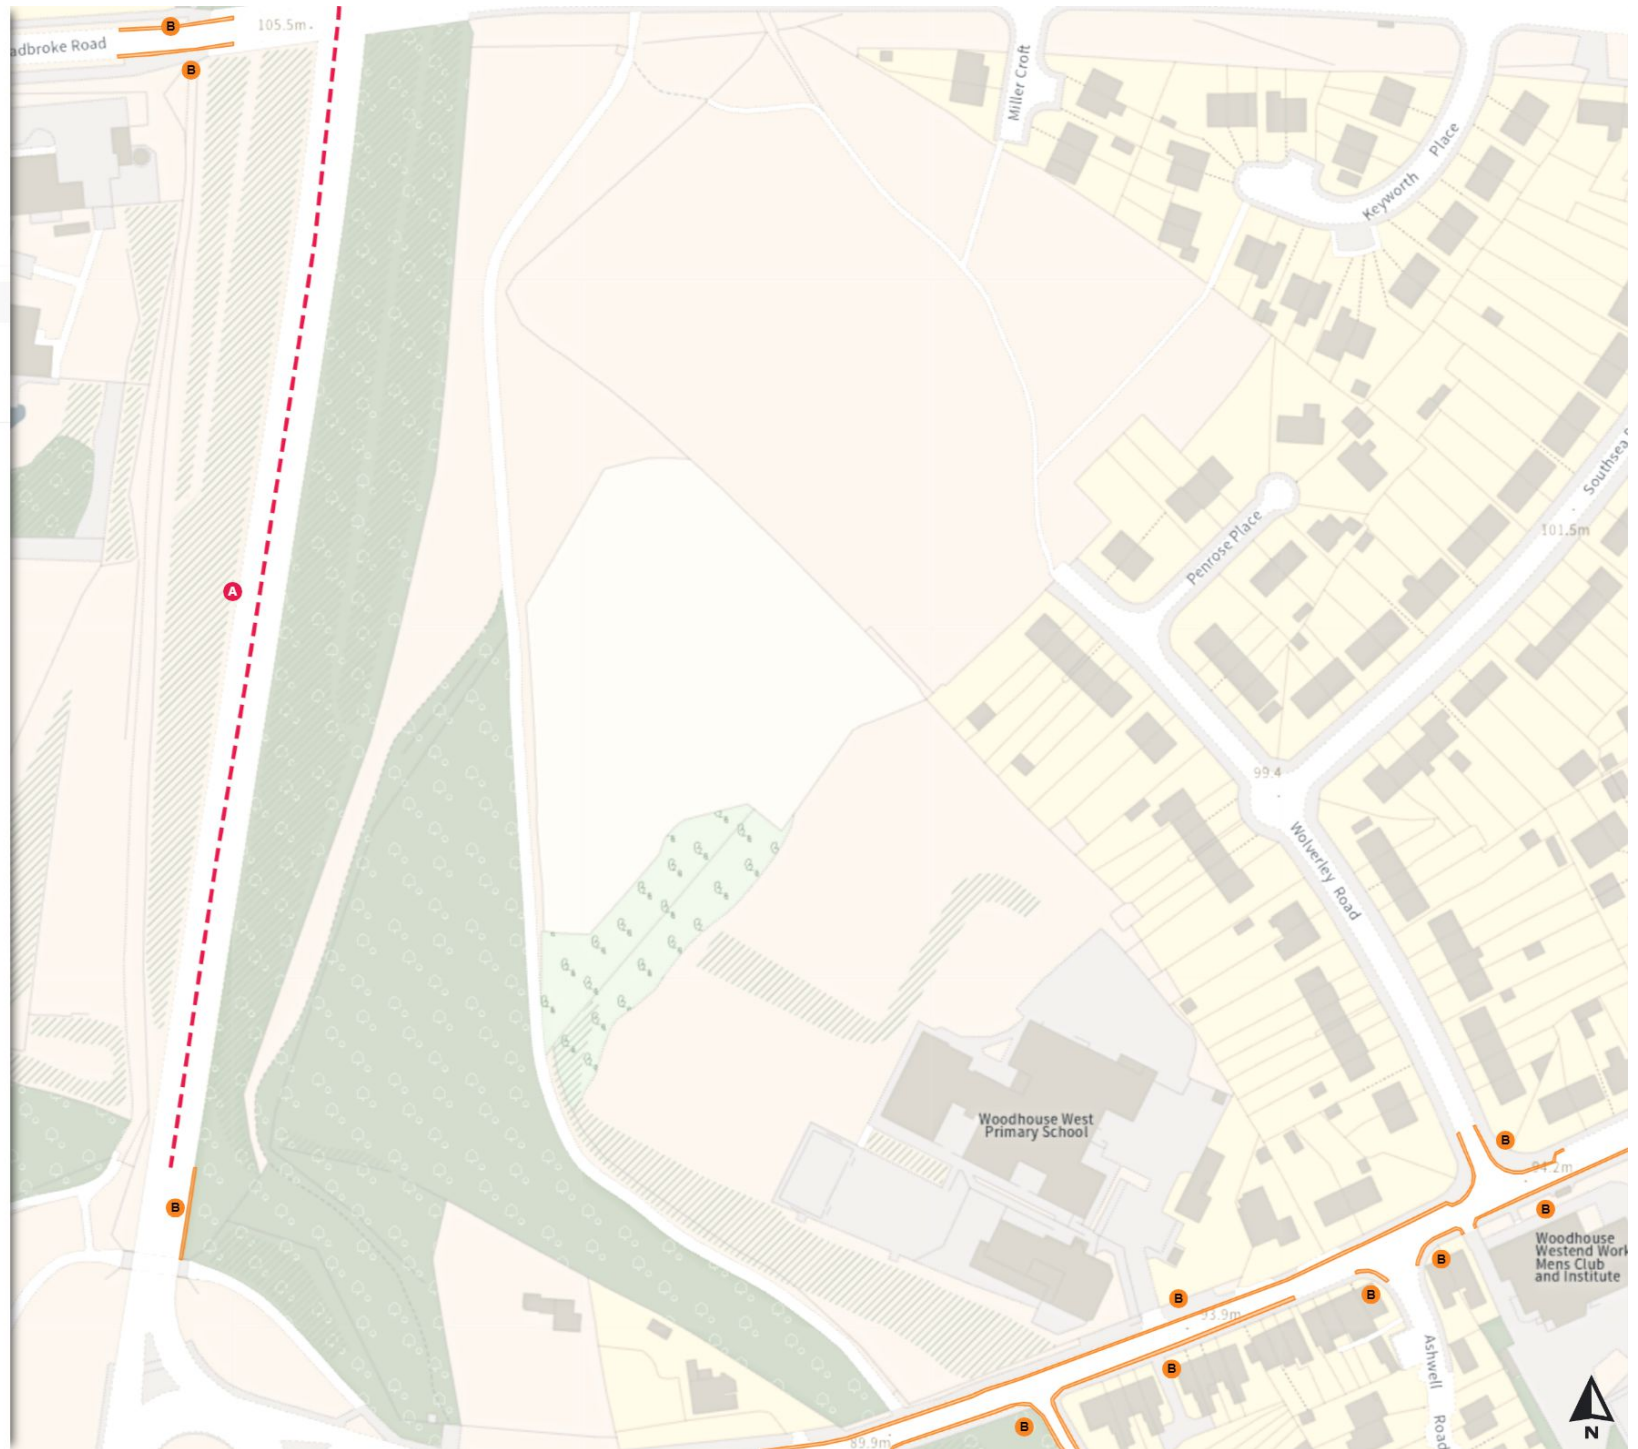

0 20 40 60m

Scale: 1:1250

North-West: 440743.426, 384897.3
South-East: 441169.928, 384523.57

© Crown copyright and database rights 2024 Ordnance Survey.
You are not permitted to copy, sub-license, distribute or sell any of this data to third parties in any form. Licence number 100018816