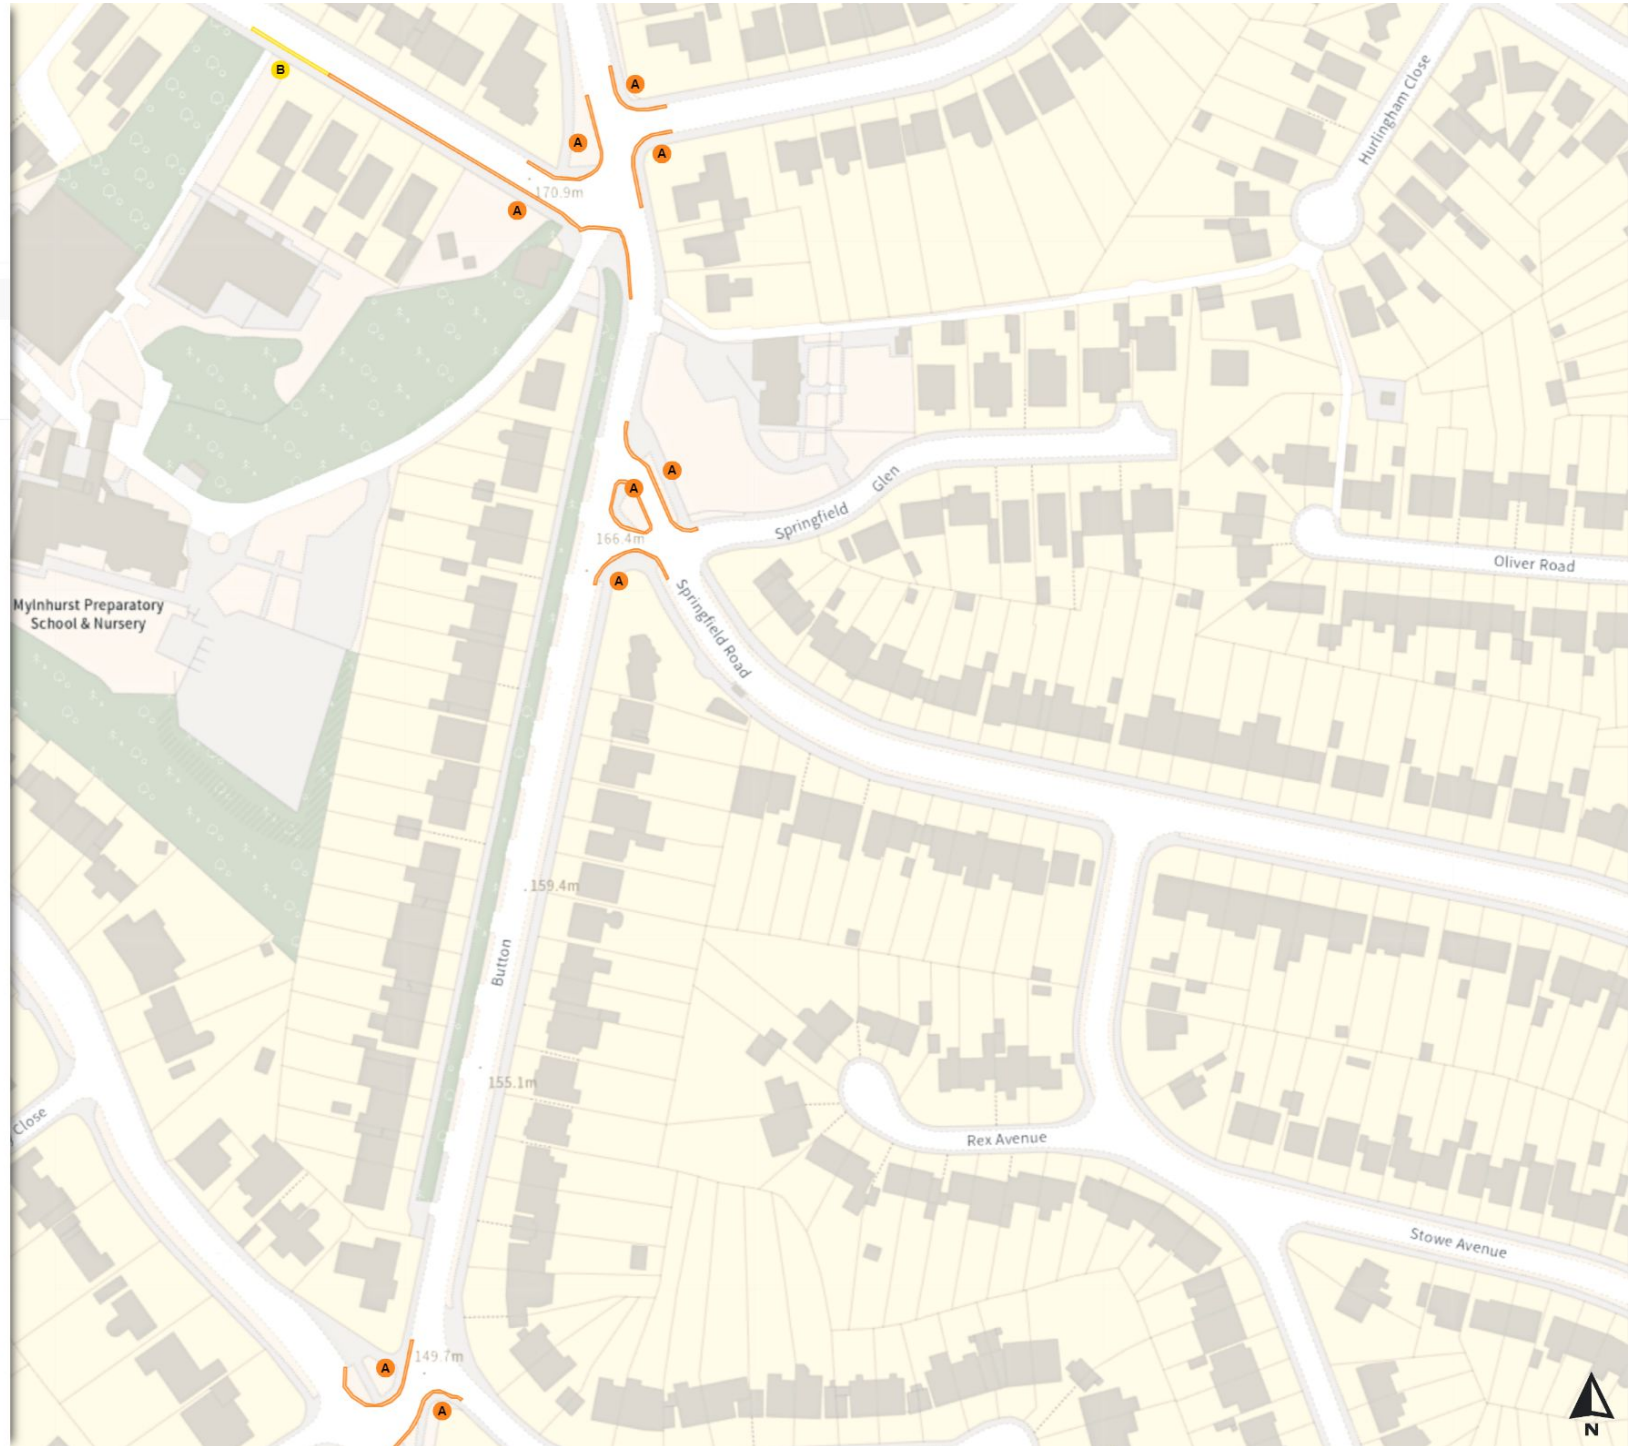

THE SHEFFIELD CITY COUNCIL (STOPPING RESTRICTIONS, WAITING RESTRICTIONS, LOADING RESTRICTIONS & PARKING PLACES) (MAP SCHEDULE) ORDER 2024

Map 589 of 794

Added

- No waiting at any time
- At all times
- Prohibition of stopping on school entrance markings
- At all times

Scale: 1:1250

North-West: 432752.023, 384096.922
South-East: 433177.959, 383722.419

© Crown copyright and database rights 2024 Ordnance Survey.
You are not permitted to copy, sub-license, distribute or sell any of this data to third parties in any form. Licence number 100018816