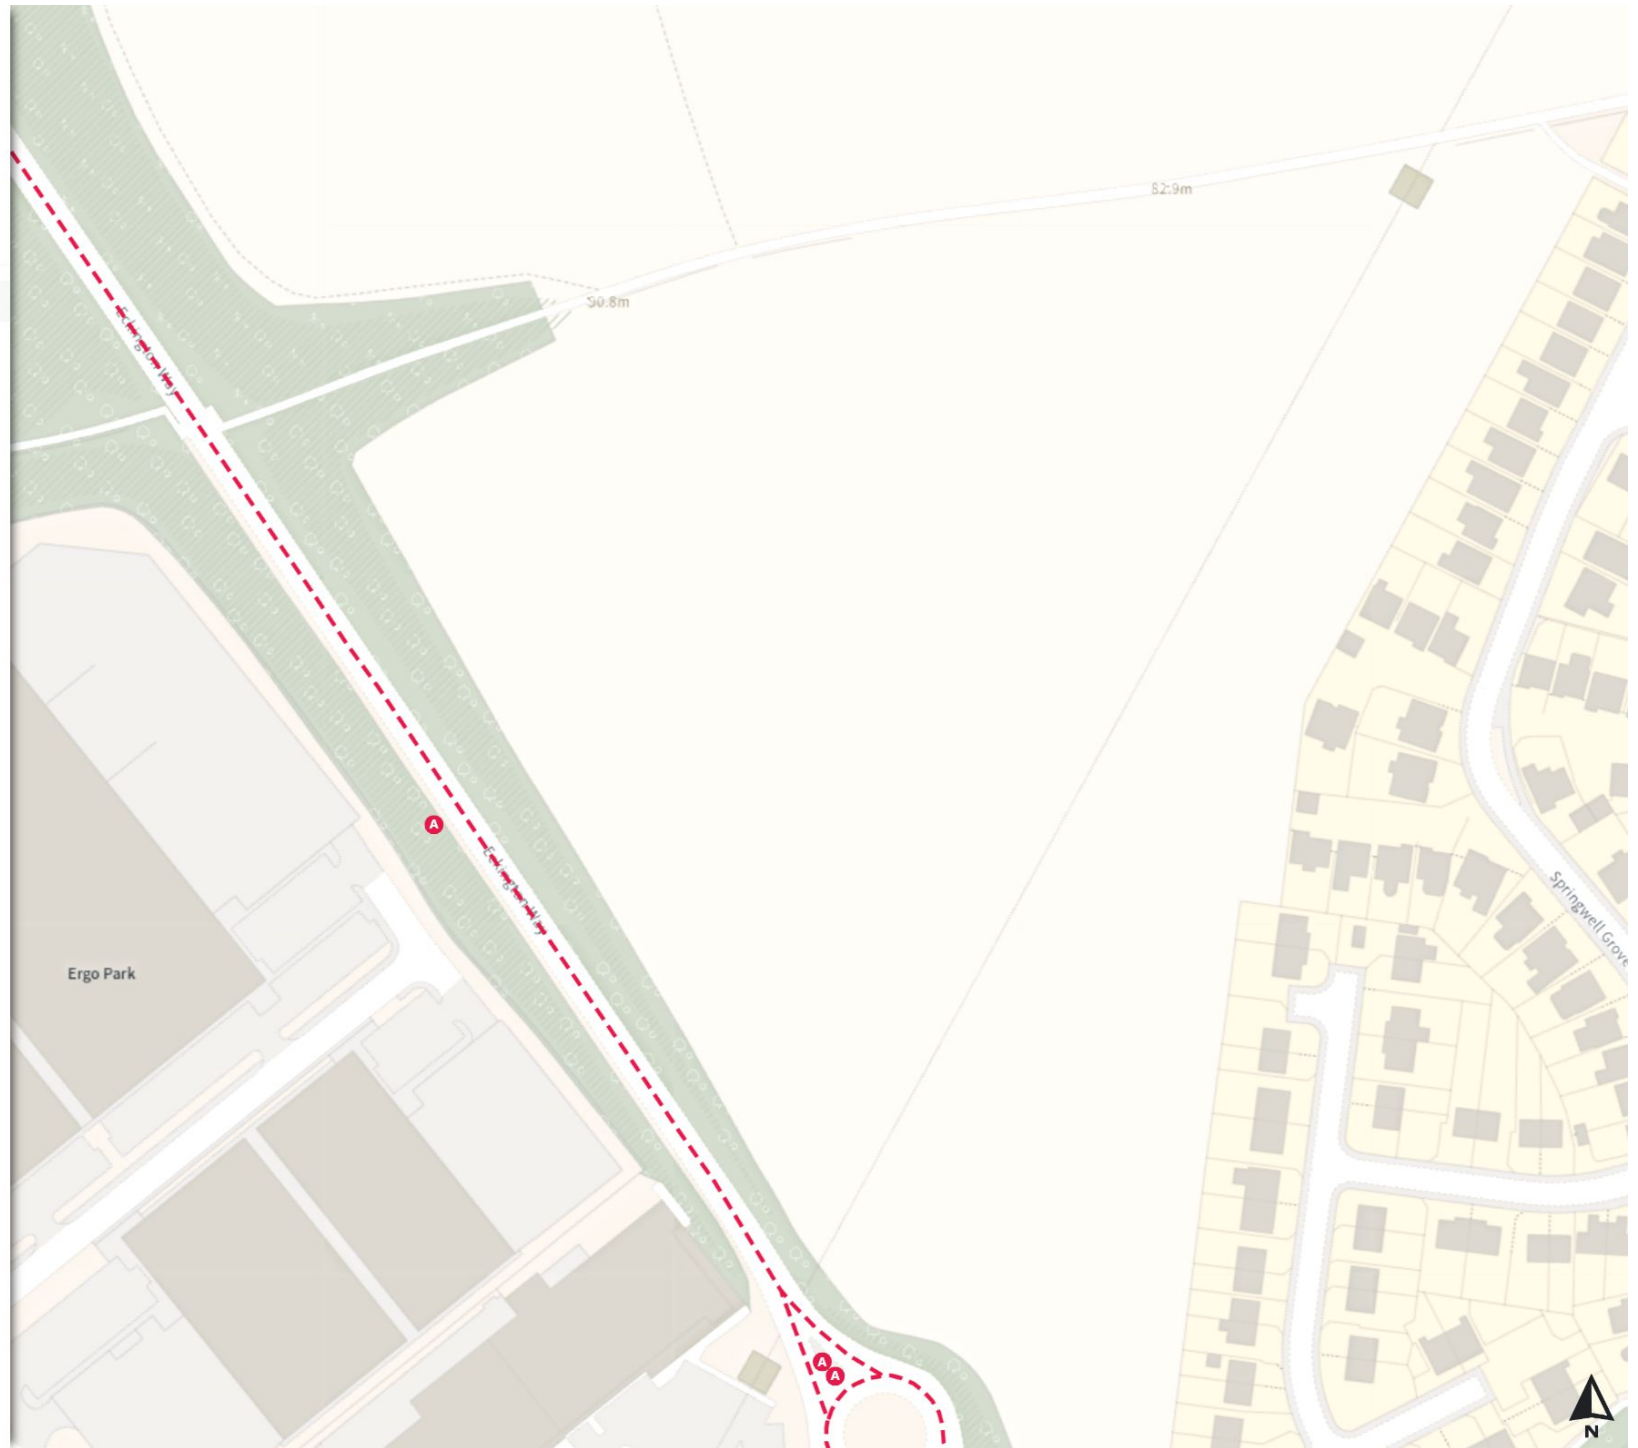

THE SHEFFIELD CITY COUNCIL (STOPPING RESTRICTIONS, WAITING RESTRICTIONS, LOADING RESTRICTIONS & PARKING PLACES) (MAP SCHEDULE) ORDER 2024

Map 631 of 794

Added

■ Clearway

Ⓐ At all times

0 20 40 60m

Scale: 1:1250