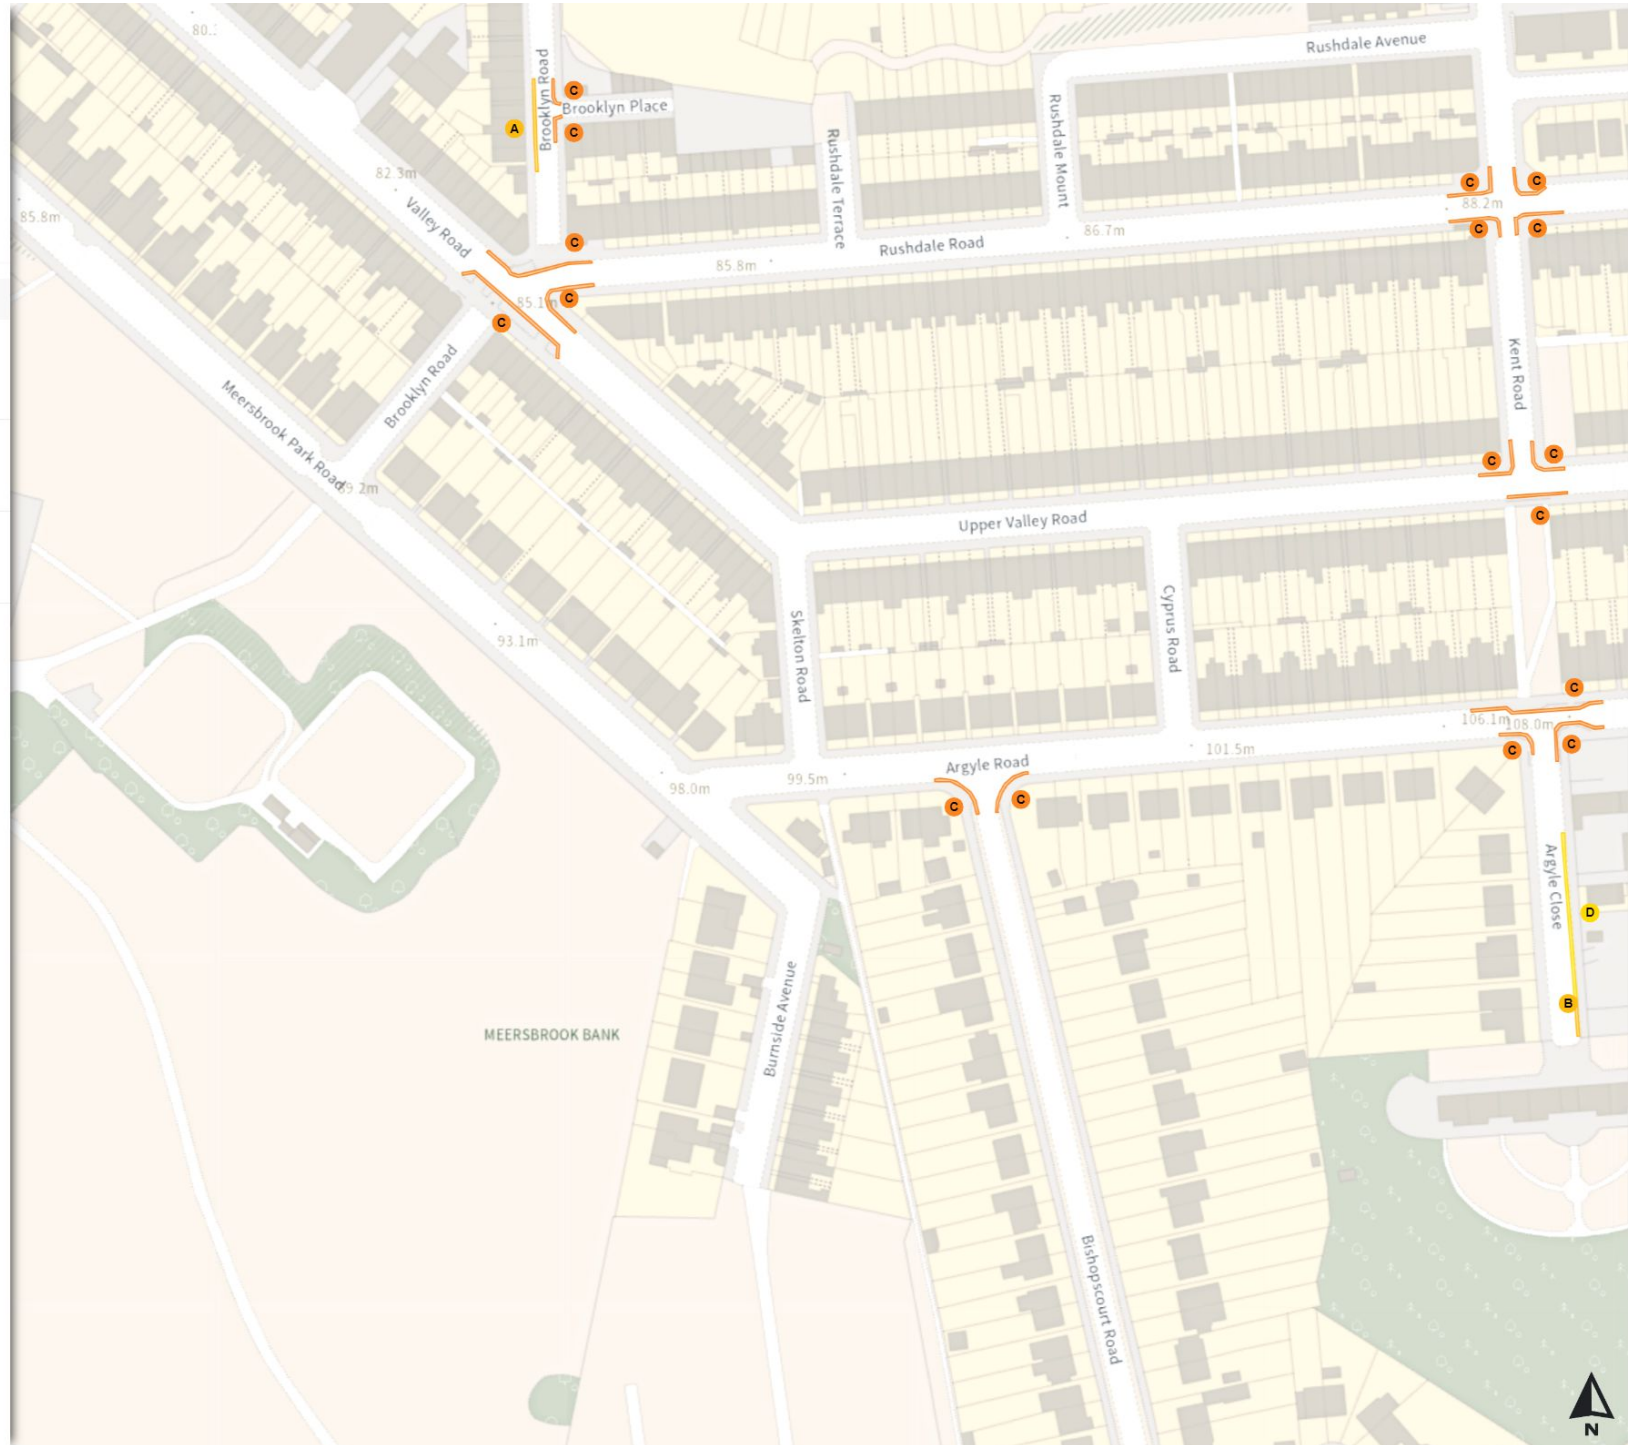

THE SHEFFIELD CITY COUNCIL (STOPPING RESTRICTIONS, WAITING RESTRICTIONS, LOADING RESTRICTIONS & PARKING PLACES) (MAP SCHEDULE) ORDER 2024

Map 571 of 794

Added

- No waiting
- A Mon-Fri 08:00-16:30
- No waiting
- B Mon-Fri 08:00-09:30 14:30-16:30
- No waiting at any time
- C At all times
- Prohibition of stopping on school entrance markings
- D Mon-Fri 08:00-09:30 14:30-16:30

0 20 40 60m

Scale: 1:1250

North-West: 435175.256, 384483.582
South-East: 435601.351, 384109.325

© Crown copyright and database rights 2024 Ordnance Survey.
You are not permitted to copy, sub-license, distribute or sell any of this data to third parties in any form. Licence number 100018816