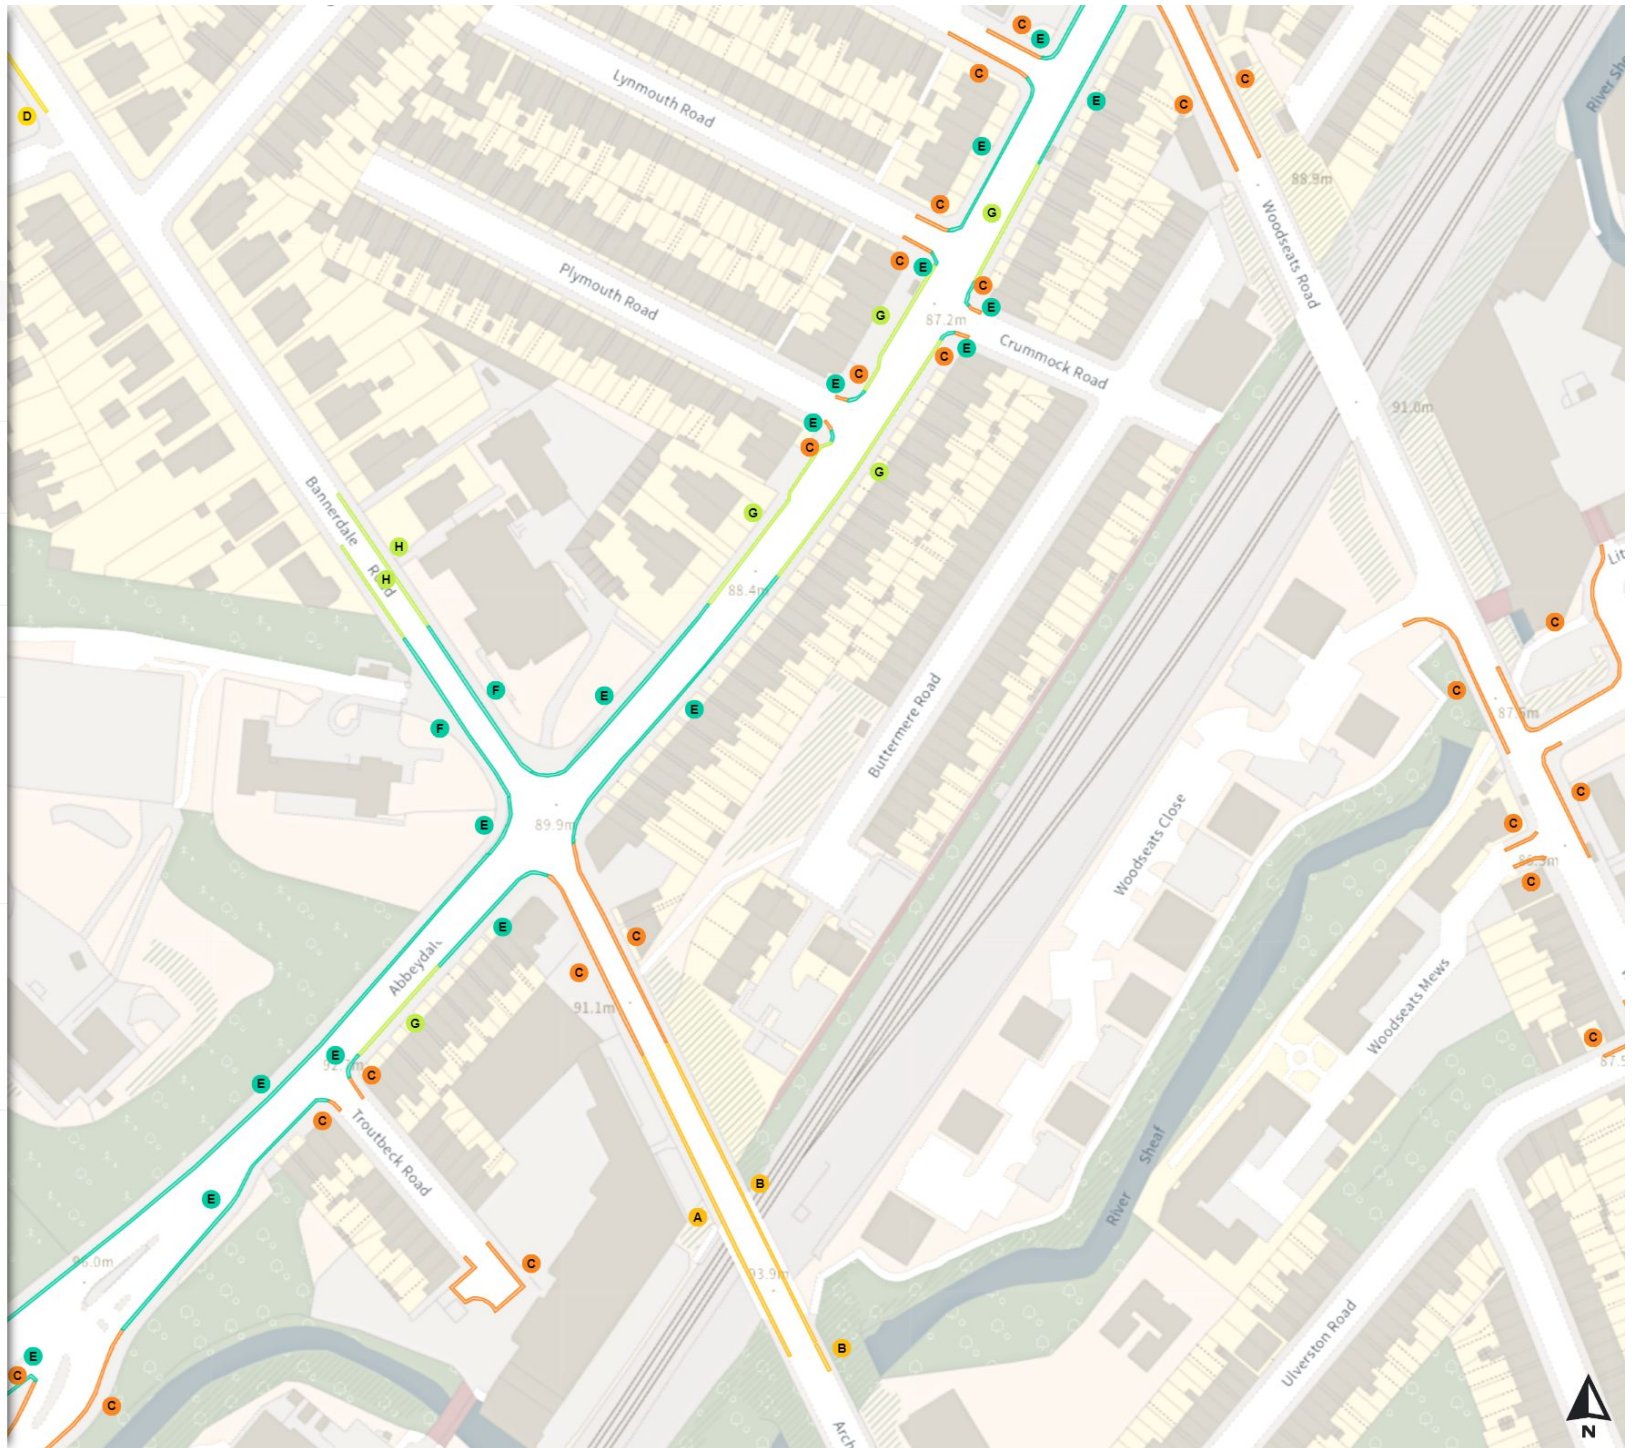

THE SHEFFIELD CITY COUNCIL (STOPPING RESTRICTIONS, WAITING RESTRICTIONS, LOADING RESTRICTIONS & PARKING PLACES) (MAP SCHEDULE) ORDER 2024

Map 592a of 794

Added

- No waiting
- A Mon-Fri 07:30-18:30
- No waiting
- B Mon-Sat 08:00-18:30
- No waiting at any time
- C At all times
- Prohibition of stopping on school entrance markings
- D At all times
- Shared
- E No waiting at any time
  At all times
- F No loading
  Mon-Fri 07:30-09:30 16:00-18:30
- Shared
- F No waiting at any time
  At all times
- F No loading
  Mon-Fri 08:00-09:30 14:30-16:00

0 20 40 60m

Scale: 1:1250

North-West: 433989.997, 384105.584
South-East: 434416.031, 383731.191

© Crown copyright and database rights 2024 Ordnance Survey.
You are not permitted to copy, sub-license, distribute or sell any of this data to third parties in any form. Licence number 100018816