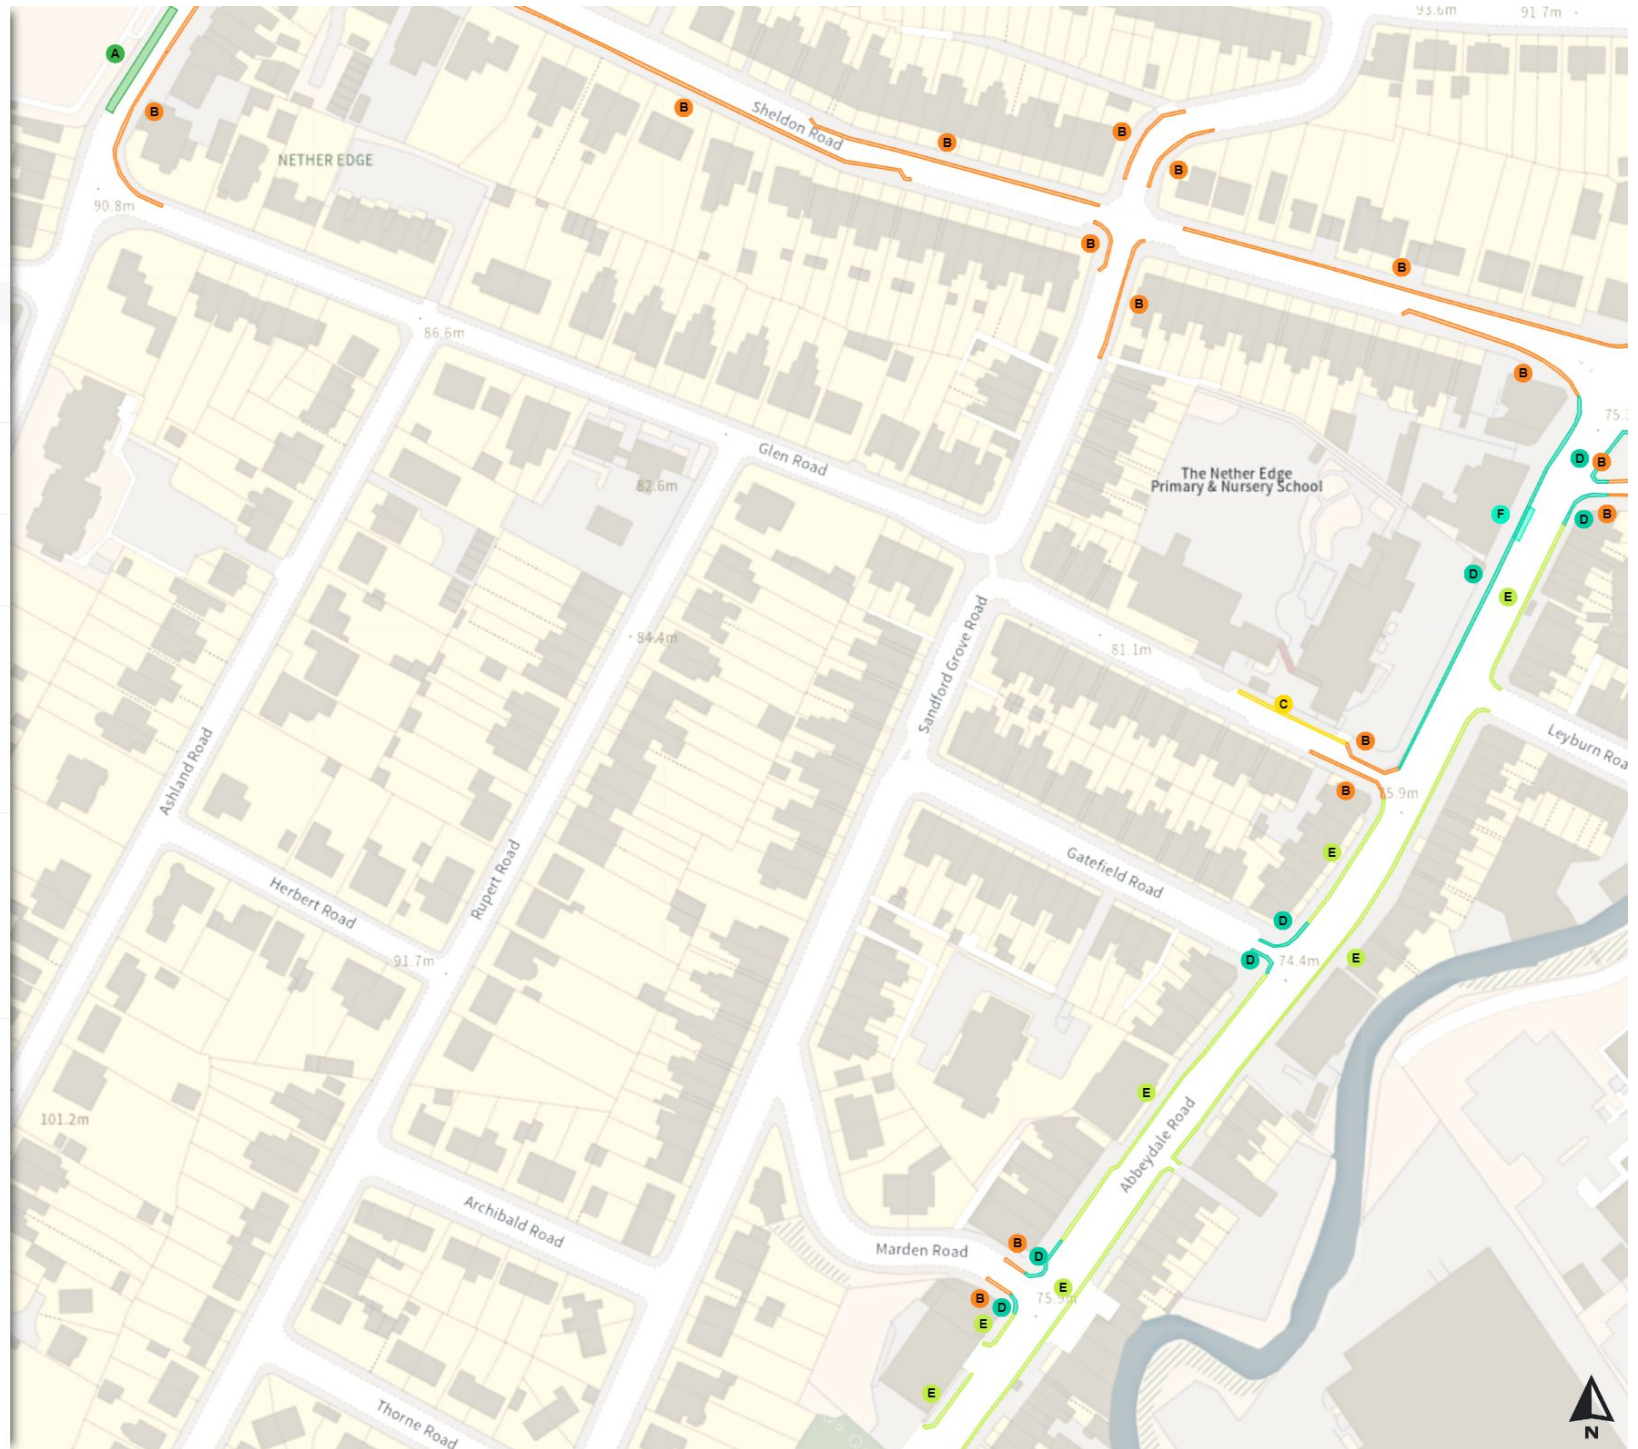

THE SHEFFIELD CITY COUNCIL (STOPPING RESTRICTIONS, WAITING RESTRICTIONS, LOADING RESTRICTIONS & PARKING PLACES) (MAP SCHEDULE) ORDER 2024

Map 542 of 794

Added

Free parking place

Mon-Sat 08:00-18:30 1h 3h

No waiting at any time

At all times

Prohibition of stopping on school entrance markings

Mon-Fri 08:00-18:30

Shared

No waiting at any time

At all times

No loading

Mon-Fri 07:30-09:30 16:00-18:30

Shared

No waiting

Mon-Fri 07:30-09:30 16:00-18:30

No loading

Mon-Fri 07:30-09:30 16:00-18:30

Taxi stopping area

18:30-03:00

0 20 40 60m

Scale: 1:1250

North-West: 434141.463, 384845.443
South-East: 434567.444, 384471.123

© Crown copyright and database rights 2024 Ordnance Survey. You are not permitted to copy, sub-license, distribute or sell any of this data to third parties in any form. Licence number 100018816