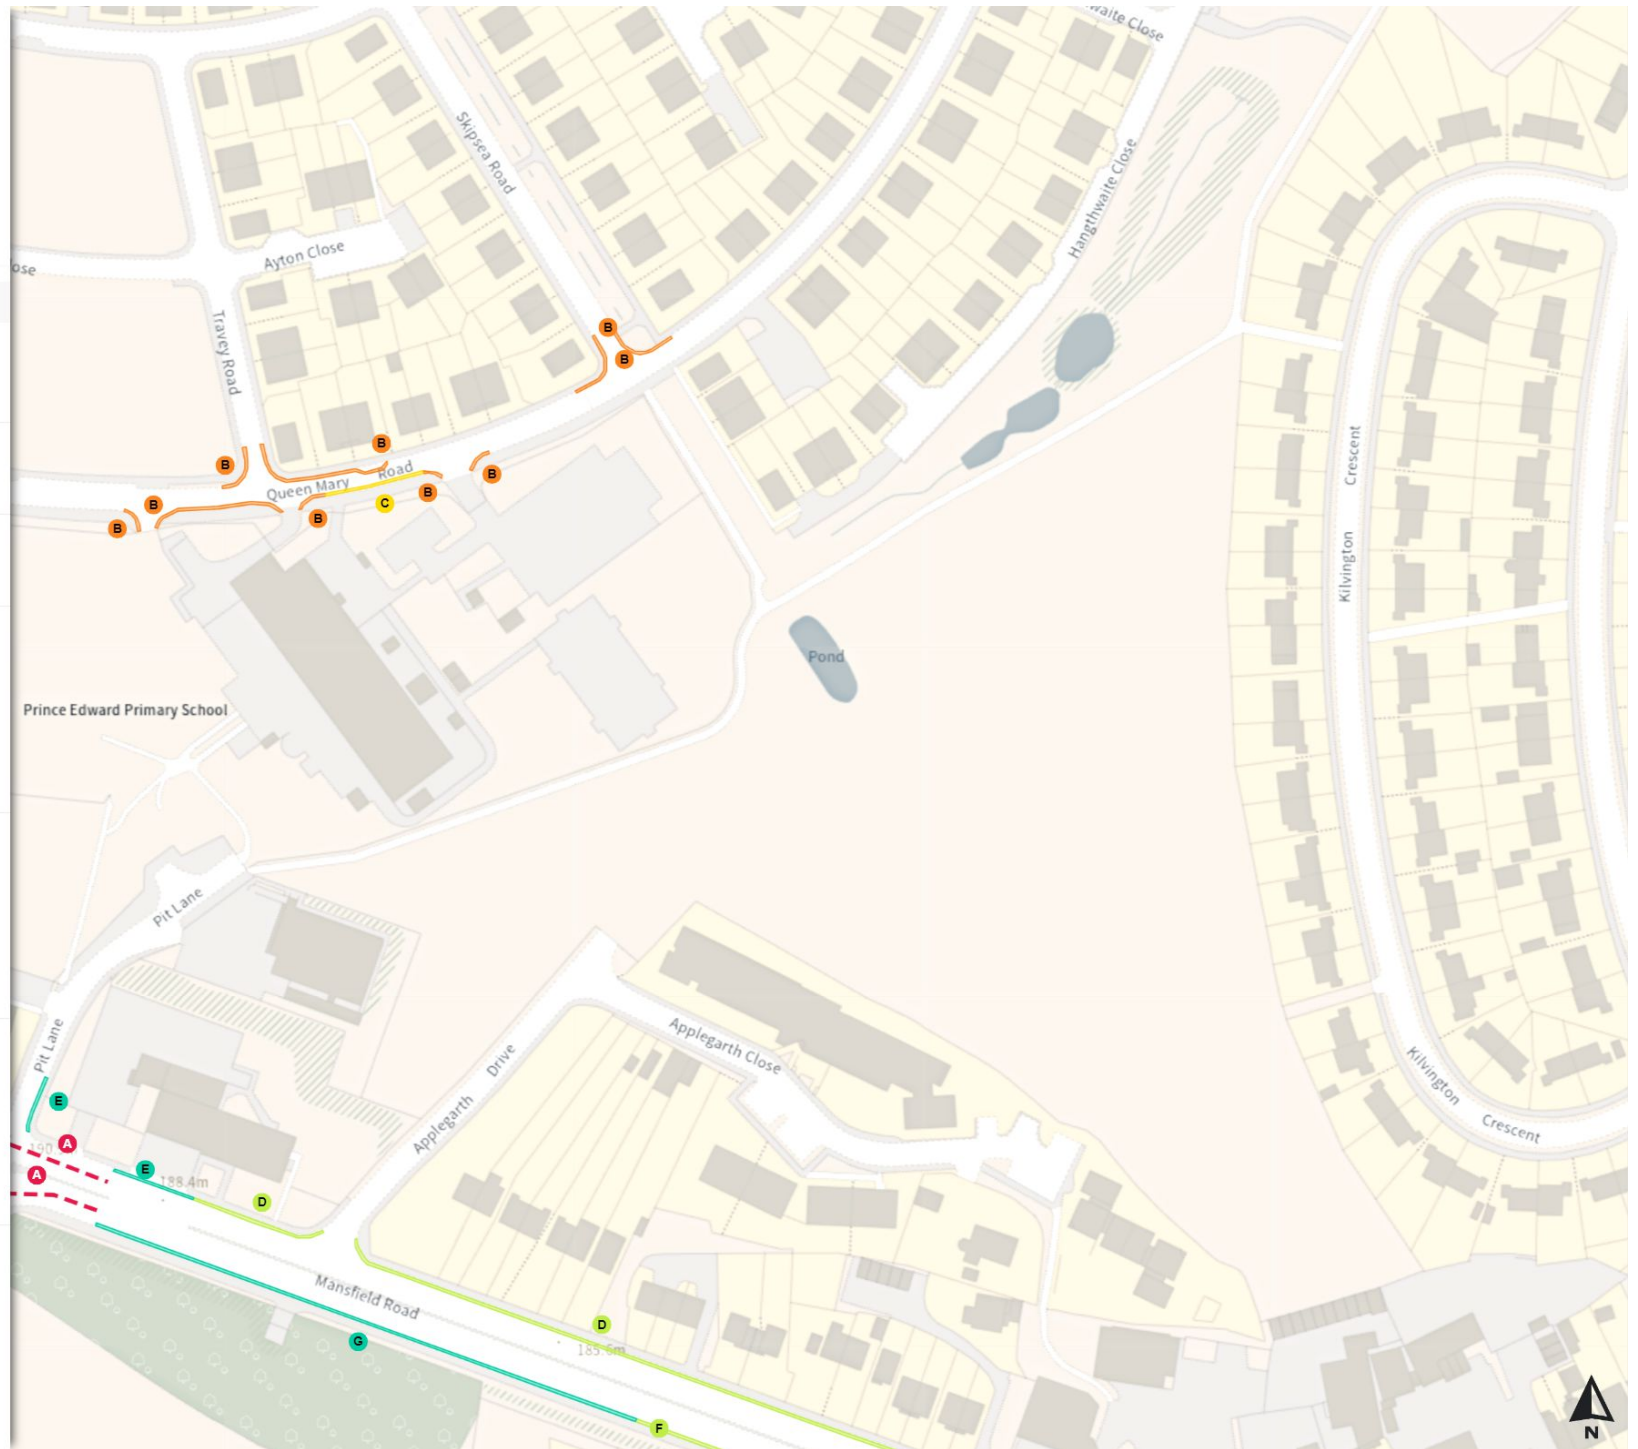

Mon-Fri 07:30-09:30 16:00-18:30

0 20 40 60m

Scale: 1:1250

North-West: 438274.724, 385246.185
South-East: 438700.999, 384872.263

© Crown copyright and database rights 2024 Ordnance Survey.
You are not permitted to copy, sub-license, distribute or sell any of this data to third parties in any form. Licence number 100018816