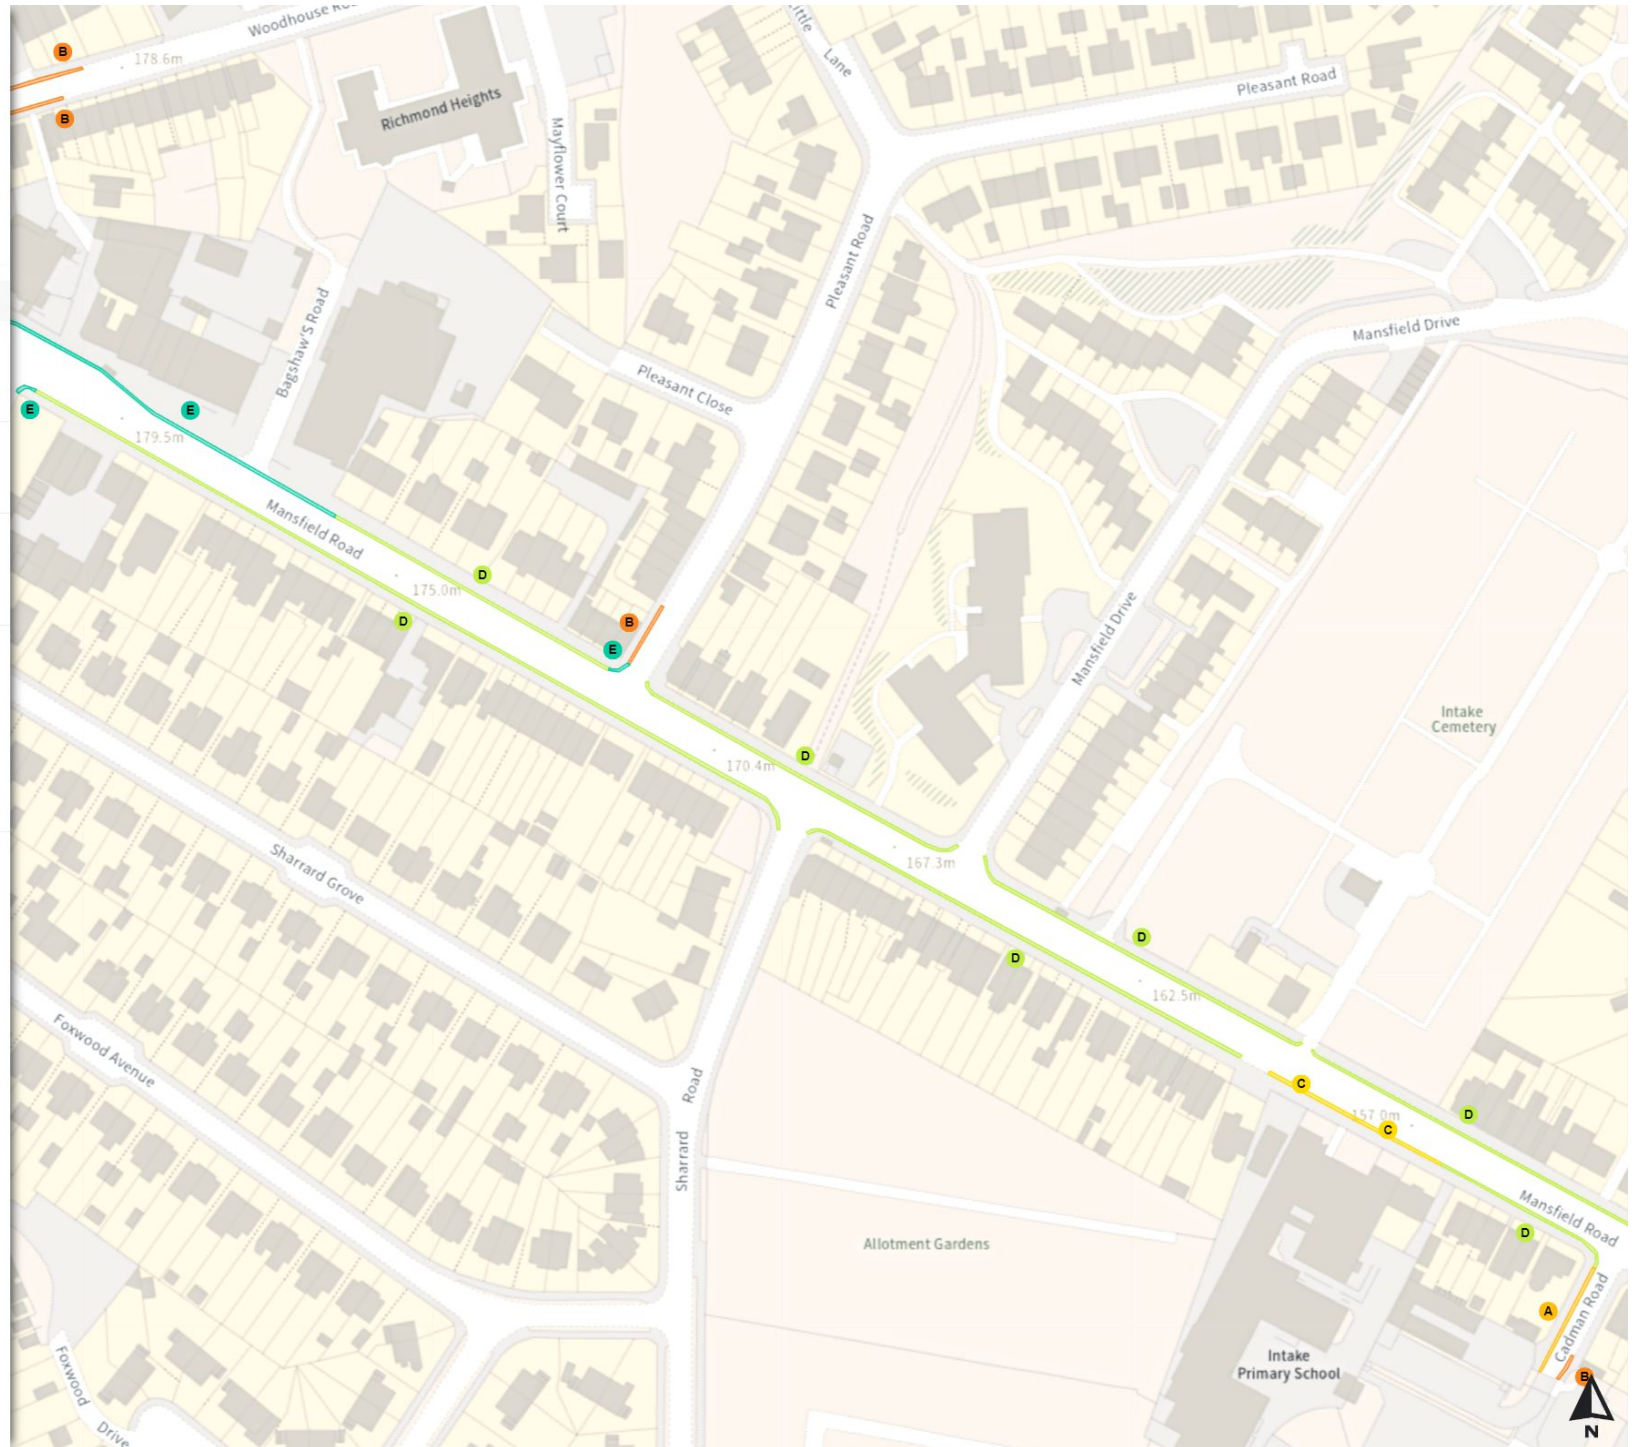

THE SHEFFIELD CITY COUNCIL (STOPPING RESTRICTIONS, WAITING RESTRICTIONS, LOADING RESTRICTIONS & PARKING PLACES) (MAP SCHEDULE) ORDER 2024

Map 553 of 794

Added

No waiting

Mon-Sat 08:00-18:30

No waiting at any time

At all times

Prohibition of stopping on school entrance markings

Mon-Fri 08:00-09:30

Mon-Fri 15:00-18:30

Shared

No waiting

Mon-Fri 08:00-09:30 16:30-18:30

No loading

Mon-Fri 08:00-09:30 16:30-18:30

Shared

No waiting at any time

At all times

No loading

Mon-Fri 08:00-09:30 16:30-18:30

0 20 40 60m

Scale: 1:1250

North-West: 438680.405, 384880.11
South-East: 439106.745, 384506.195

© Crown copyright and database rights 2024 Ordnance Survey.
You are not permitted to copy, sub-license, distribute or sell any of this data to third parties in any form. Licence number 100018816