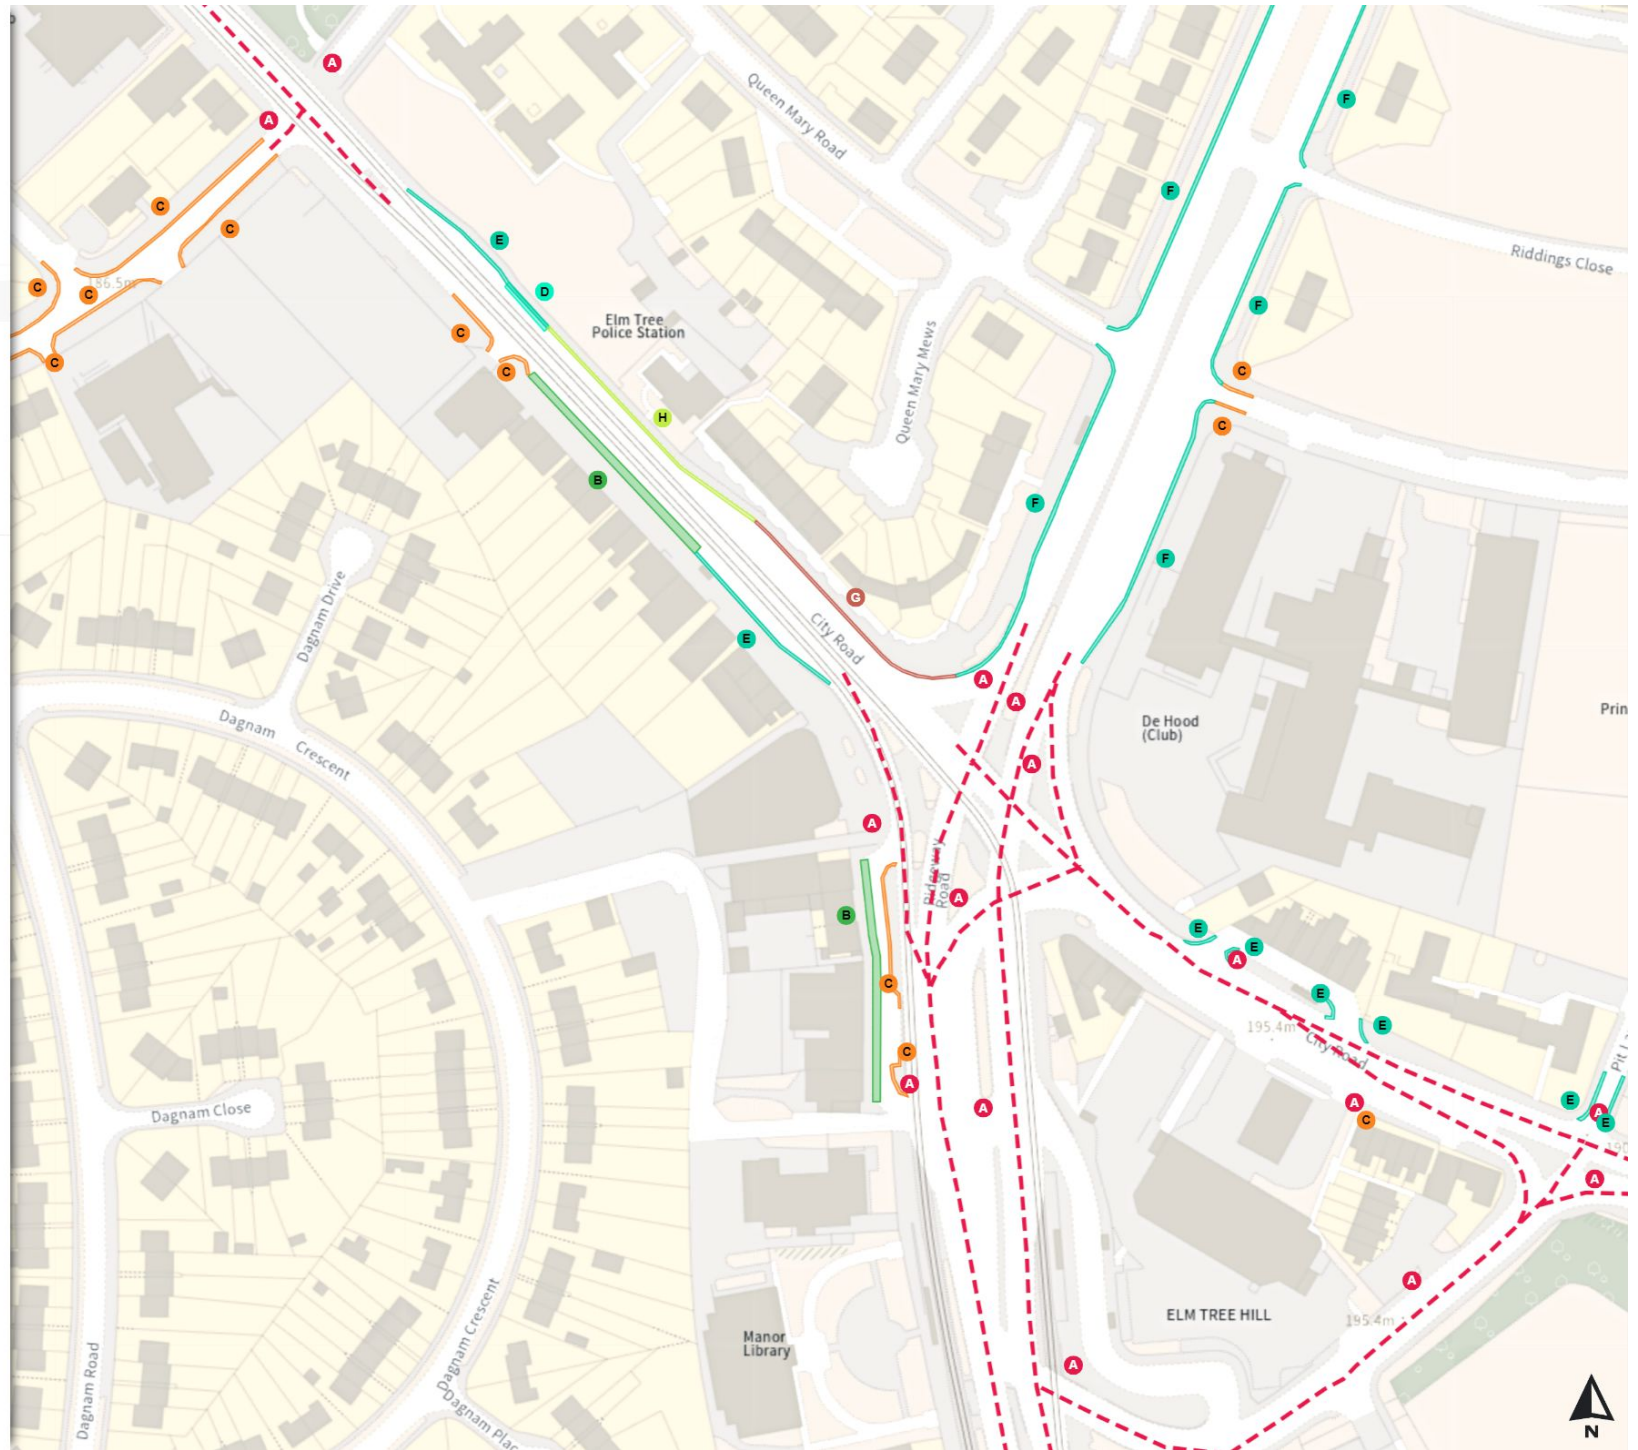

Shared

No waiting
Mon-Fri 08:00-09:30 16:30-18:30

No loading
Mon-Fri 08:00-09:30 16:30-18:30

0 20 40 60m

Scale: 1:1250

North-West: 437862.223, 385242.89
South-East: 438288.465, 384868.931

© Crown copyright and database rights 2024 Ordnance Survey.
You are not permitted to copy, sub-license, distribute or sell any of this data to third parties in any form. Licence number 100018816