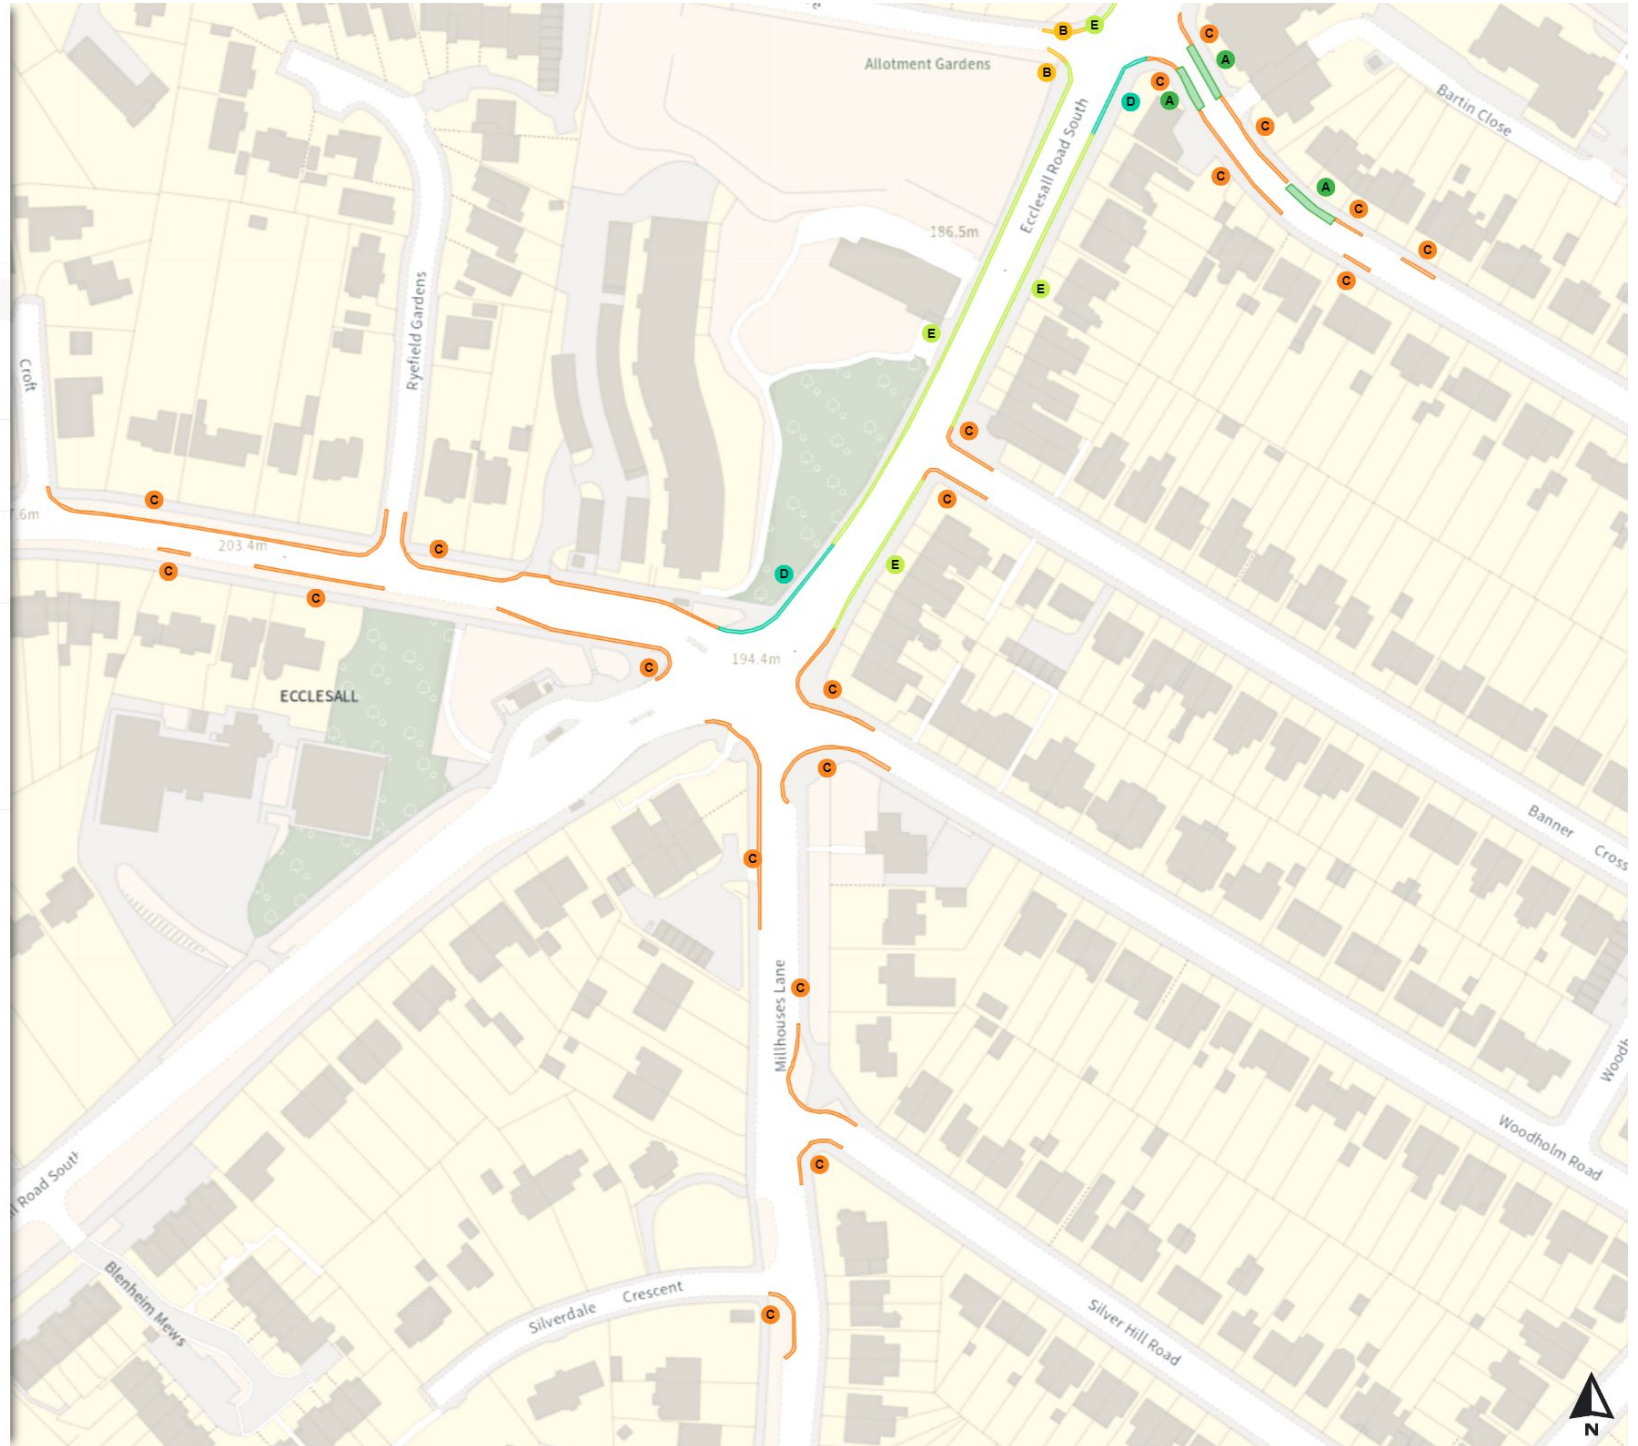

THE SHEFFIELD CITY COUNCIL (STOPPING RESTRICTIONS, WAITING RESTRICTIONS, LOADING RESTRICTIONS & PARKING PLACES) (MAP SCHEDULE) ORDER 2024

Map 564 of 794

Added

Free parking place

Mon-Sat 08:00-18:30 2h 2h

No waiting

Mon-Fri 07:30-09:30 16:00-18:30

No waiting at any time

At all times

Shared

No waiting at any time

At all times

No loading

Mon-Fri 07:30-09:30 16:00-18:30

Shared

No waiting

Mon-Fri 07:30-09:30 16:00-18:30

No loading

Mon-Fri 07:30-09:30 16:00-18:30

0 20 40 60m

Scale: 1:1250

North-West: 432286.576, 384463.151
South-East: 432712.443, 384088.635

© Crown copyright and database rights 2024 Ordnance Survey.
You are not permitted to copy, sub-license, distribute or sell any of this data to third parties in any form. Licence number 100018816