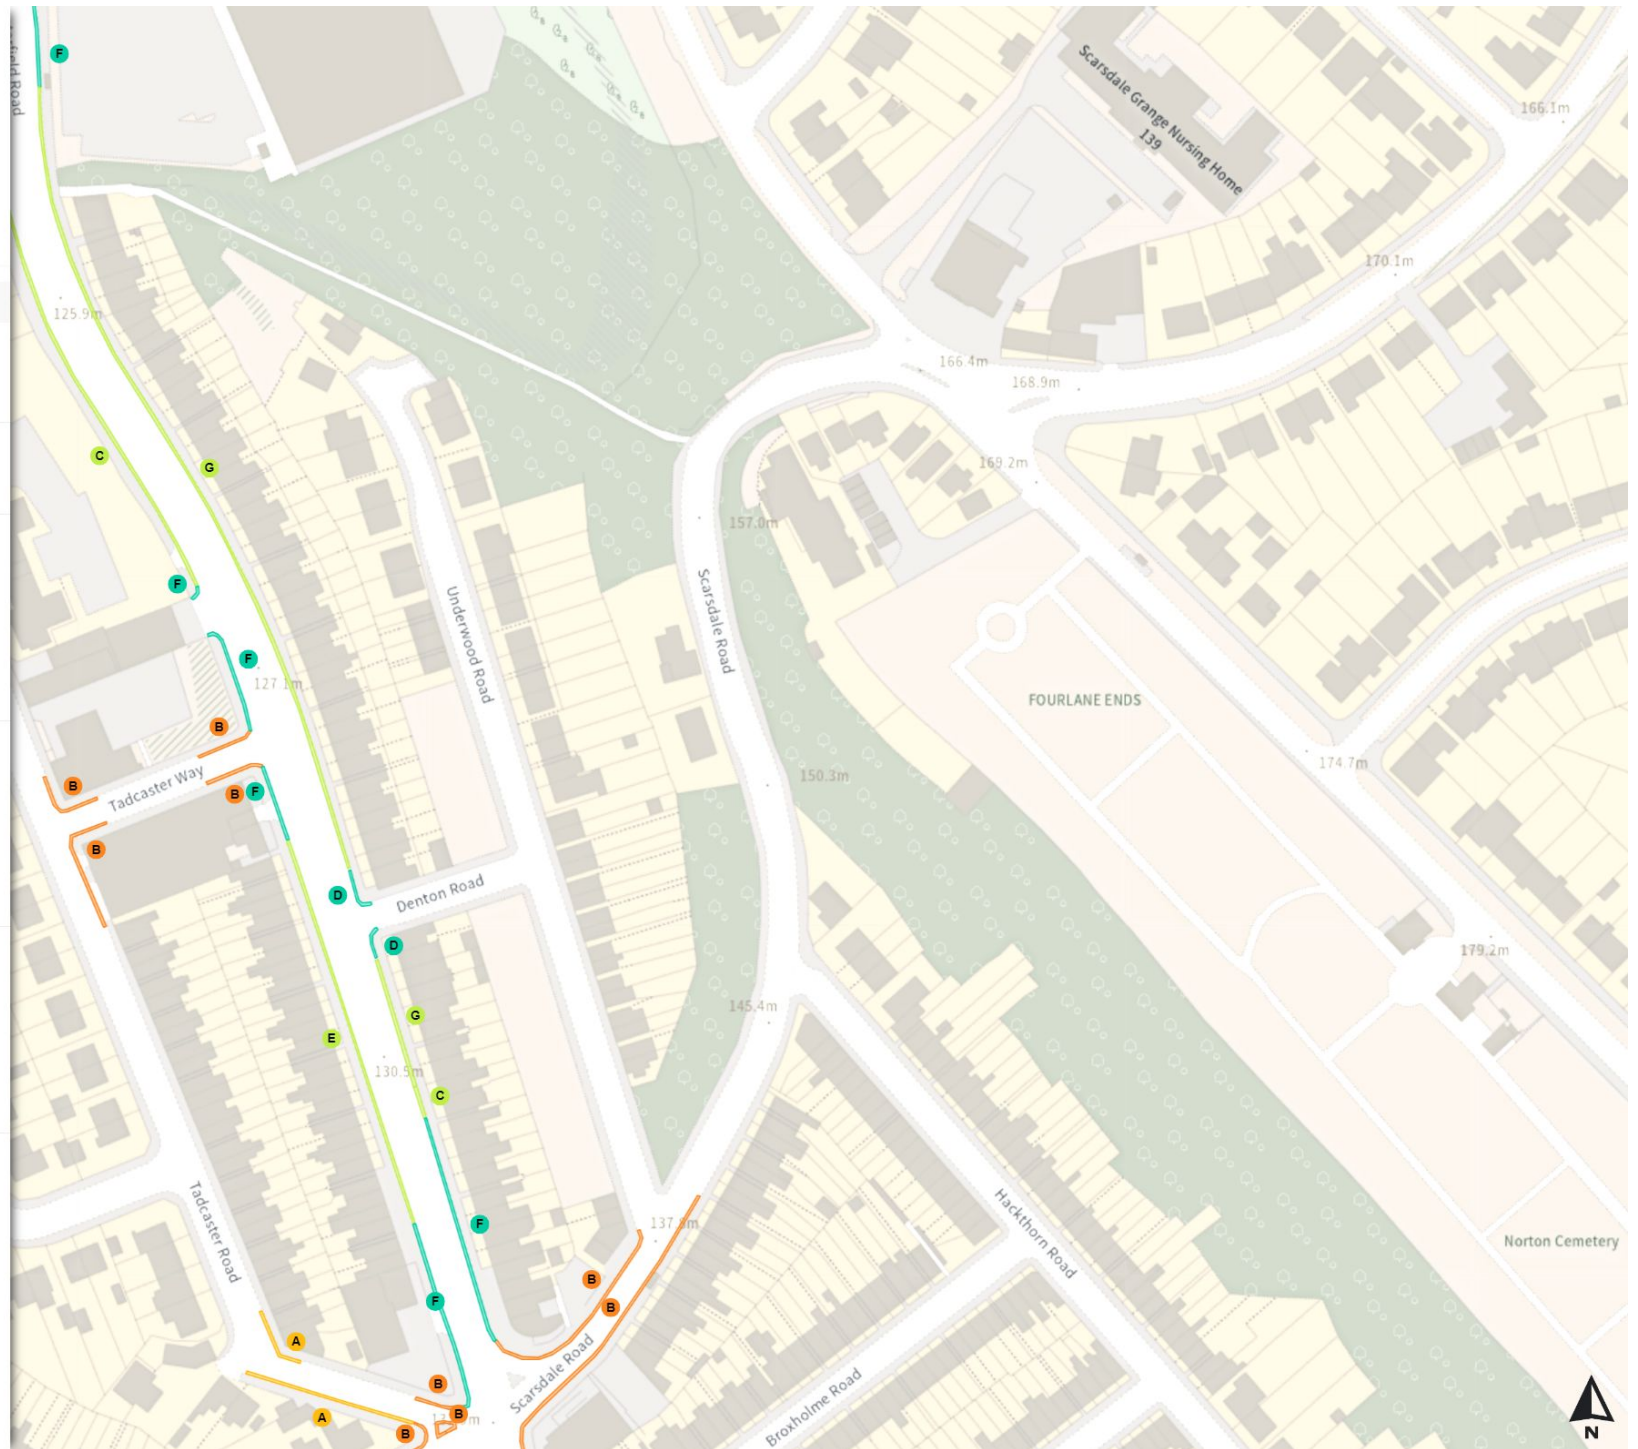

0 20 40 60m

Scale: 1:1250

North-West: 434668.444, 383741.035
South-East: 435094.565, 383366.674

© Crown copyright and database rights 2024 Ordnance Survey.
You are not permitted to copy, sub-license, distribute or sell any of this data to third parties in any form. Licence number 100018816