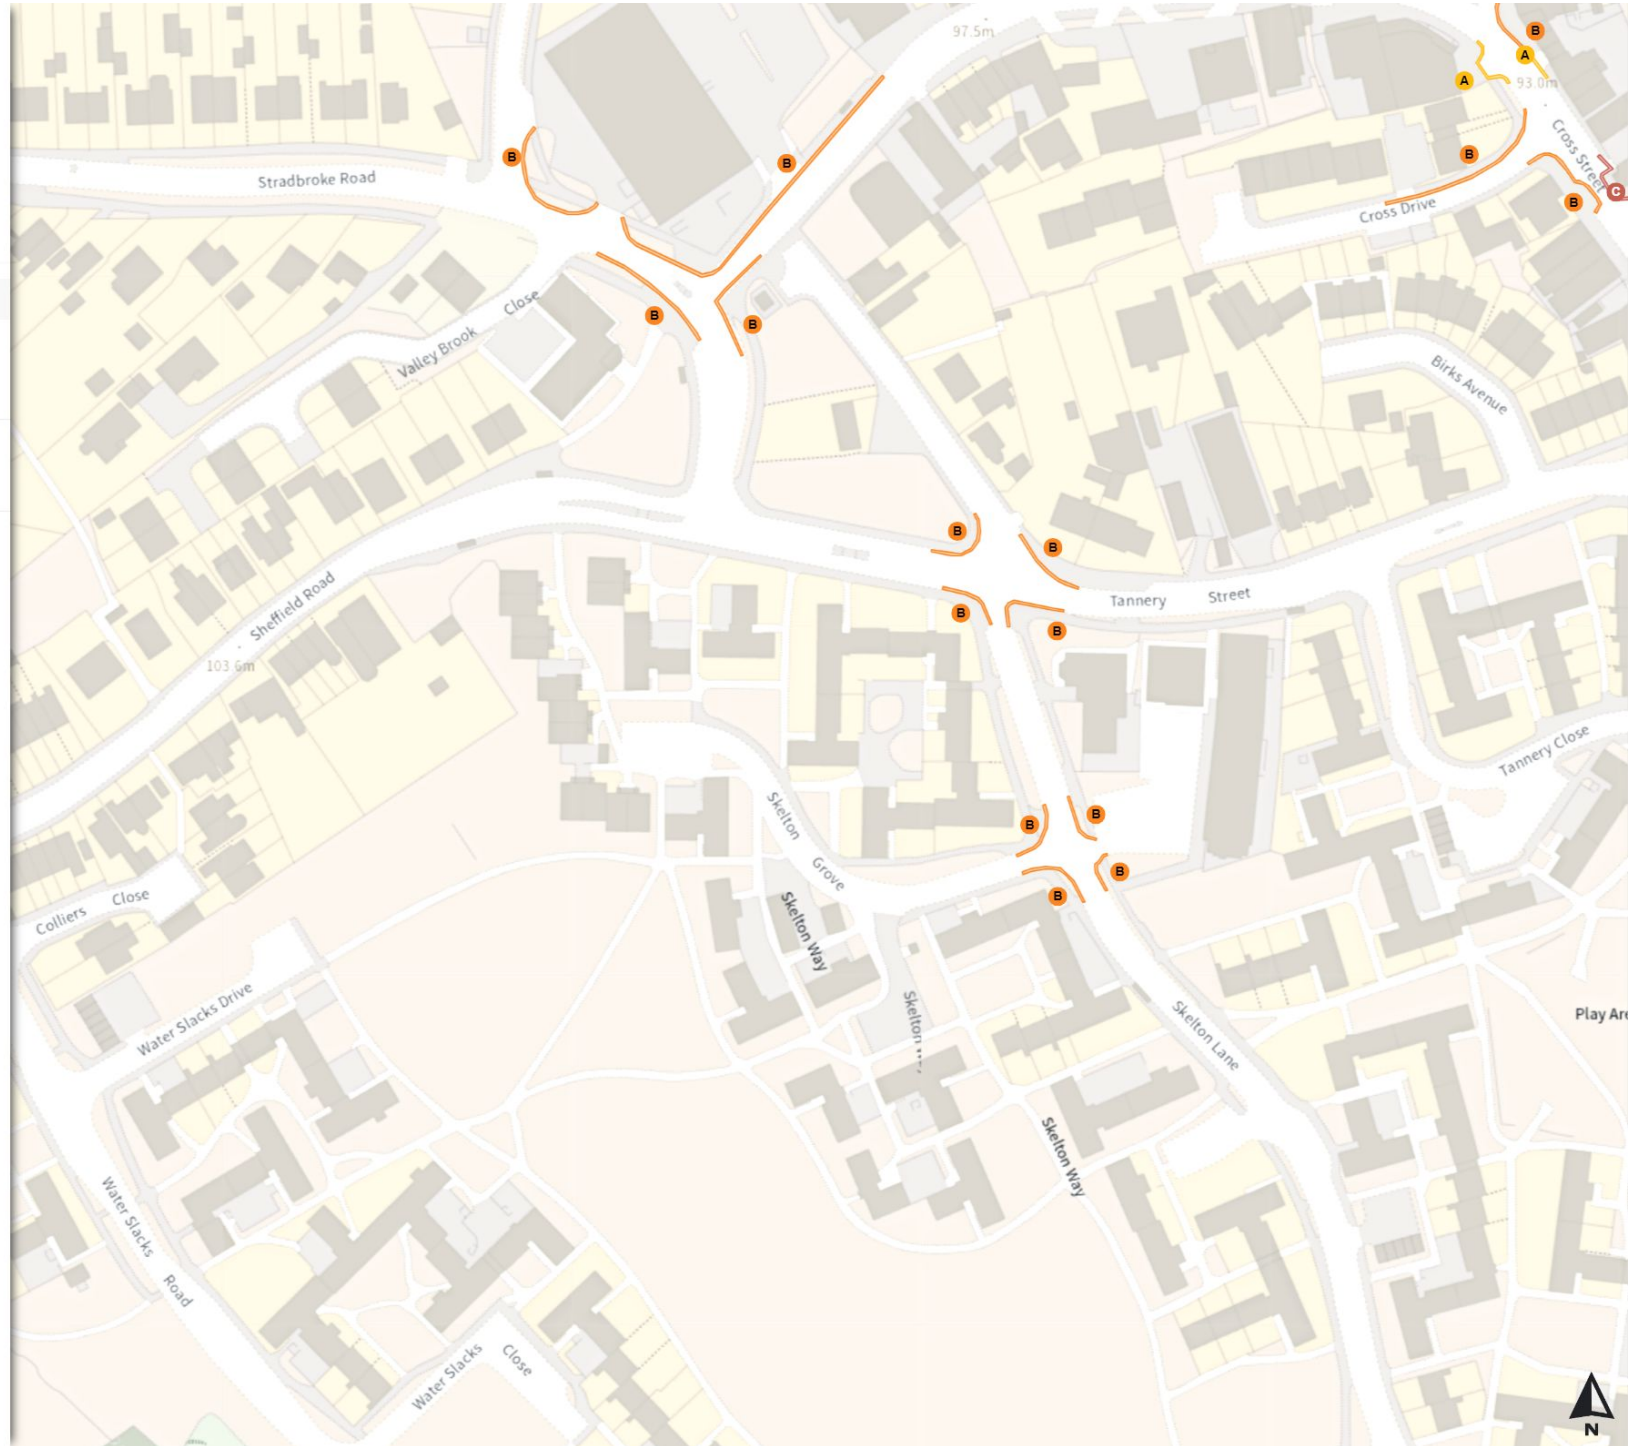

Woodhouse
West End
Bowling Club

THE SHEFFIELD CITY COUNCIL (STOPPING RESTRICTIONS, WAITING RESTRICTIONS, LOADING RESTRICTIONS & PARKING PLACES) (MAP SCHEDULE) ORDER 2024

Map 558 of 794

Added

- No waiting
- A Mon-Sat 08:00-18:30
- No waiting at any time
- B At all times
- Shared
- C No waiting at any time
At all times
- C No loading at any time
At all times