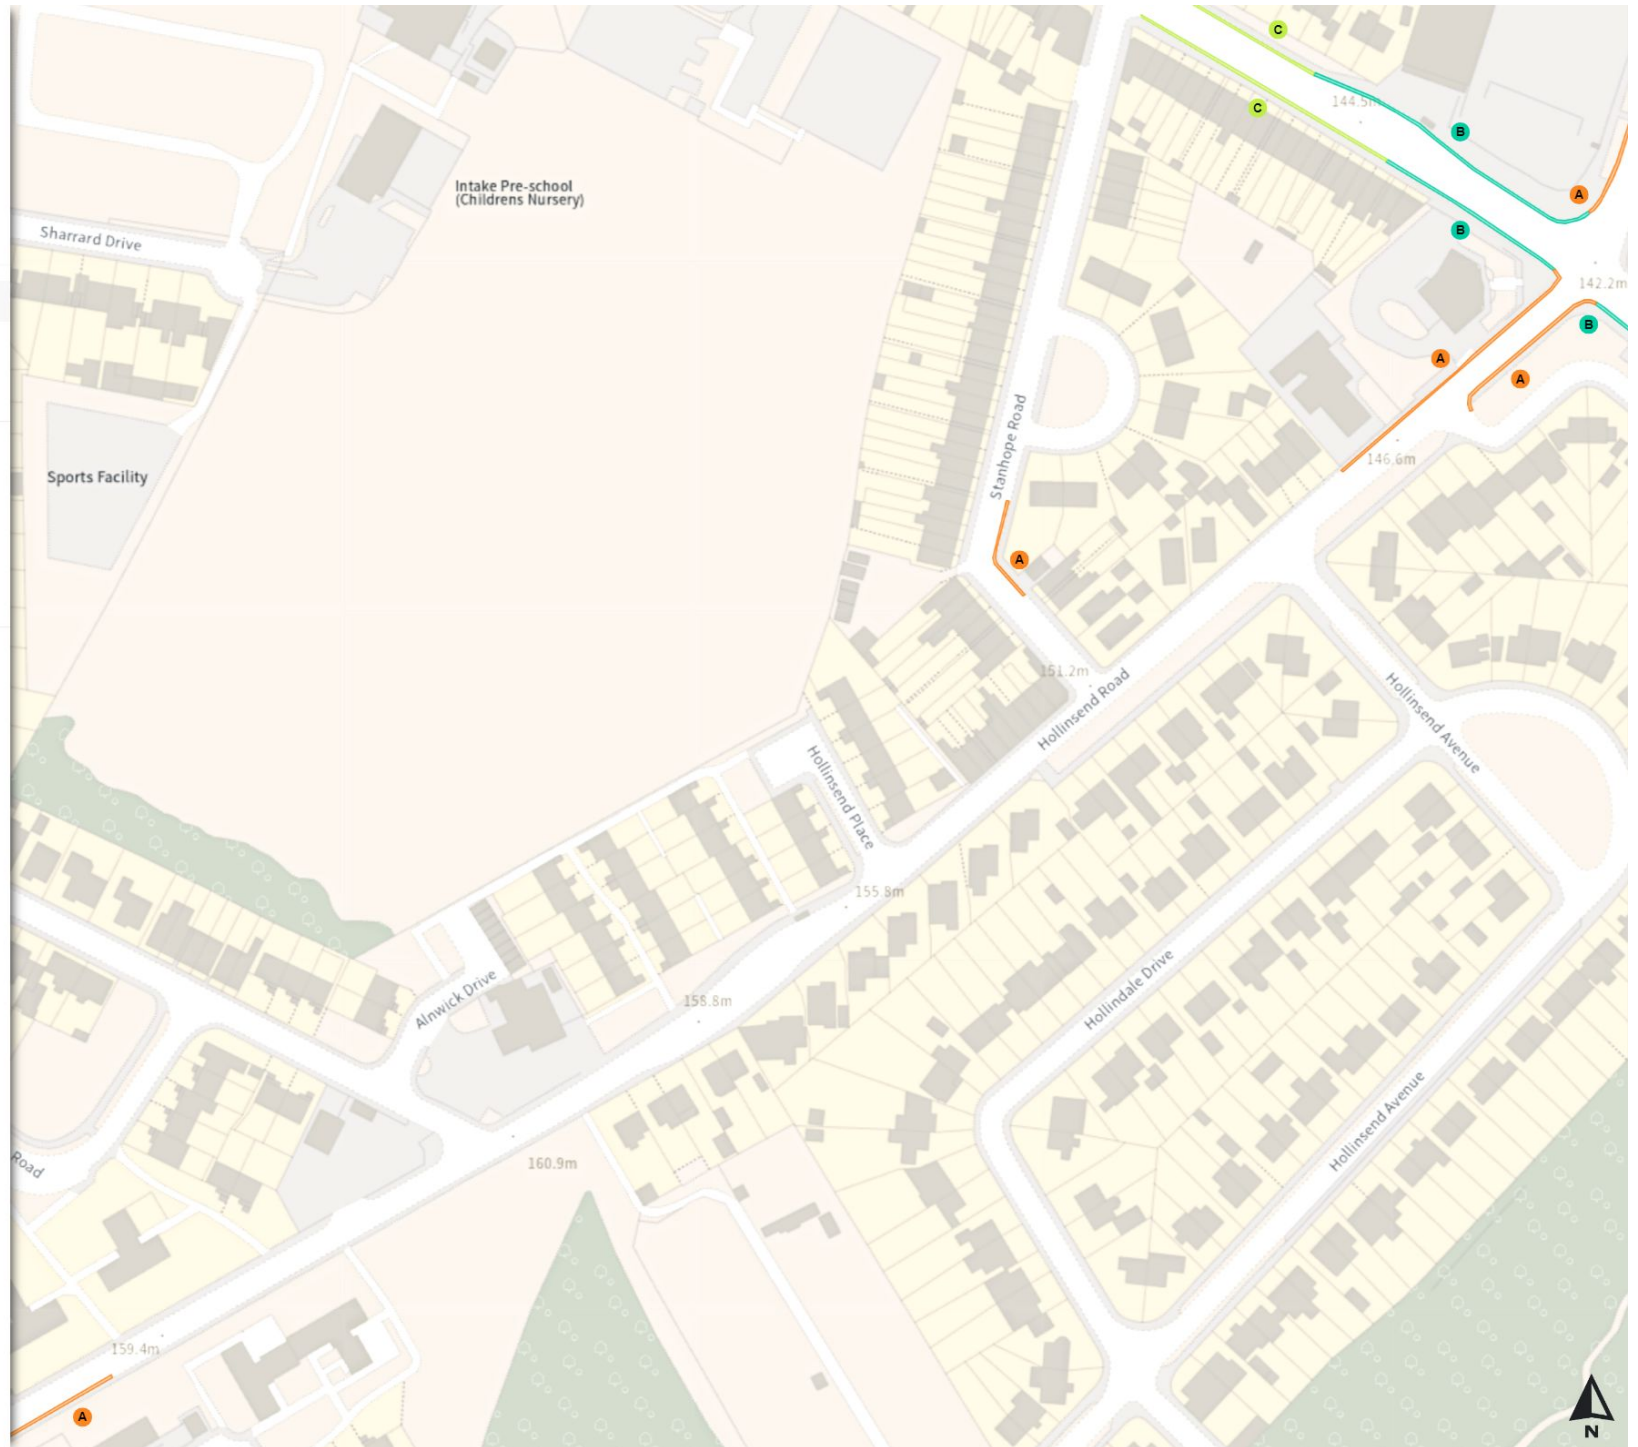

At all times

Shared

No waiting at any time
At all times

No loading
Mon-Fri 08:00-09:30 16:30-18:30

Shared
 No waiting
Mon-Fri 08:00-09:30 16:30-18:30

No loading
Mon-Fri 08:00-09:30 16:30-18:30

0 20 40 60m

Scale: 1:1250