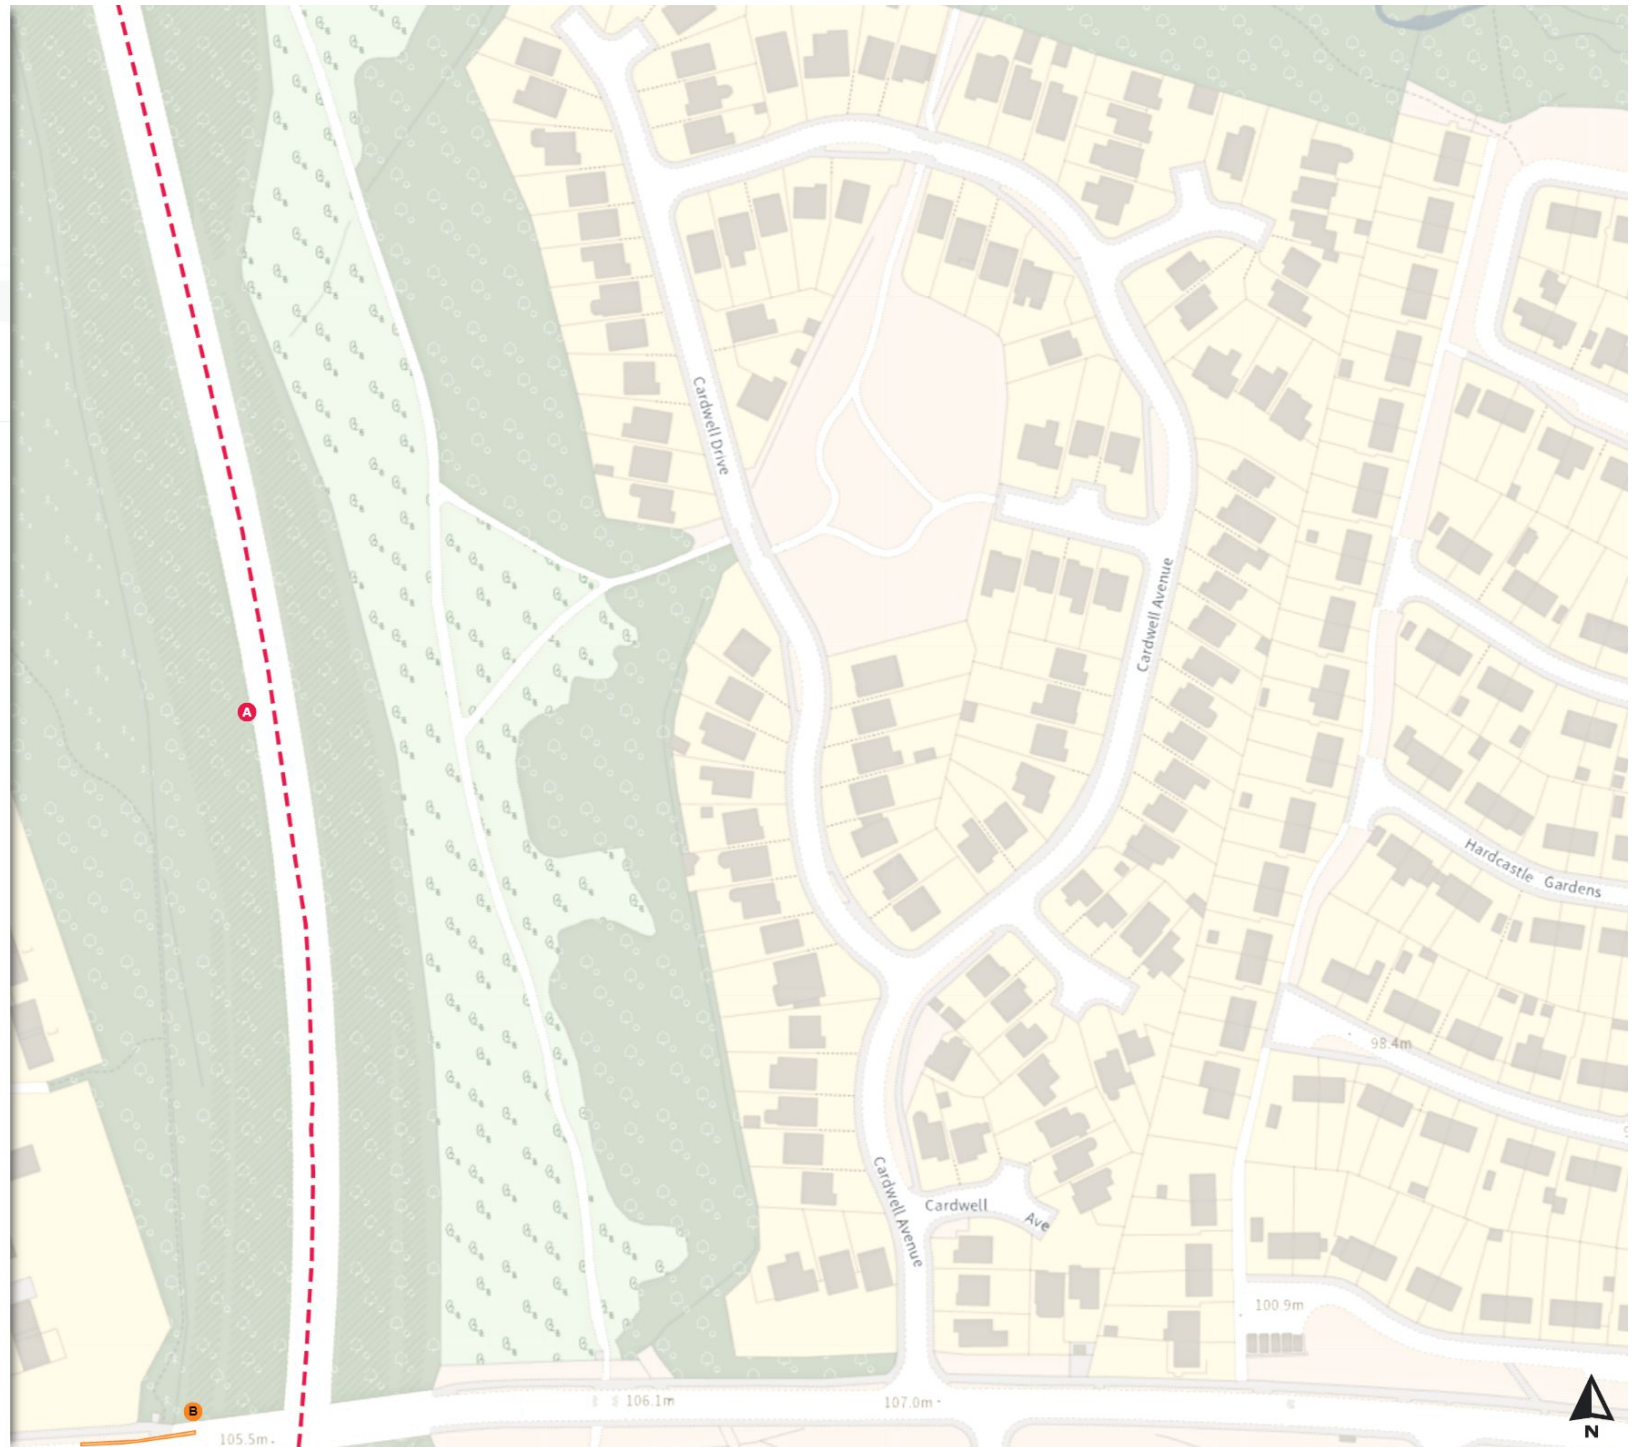

THE SHEFFIELD CITY COUNCIL (STOPPING
RESTRICTIONS, WAITING RESTRICTIONS, LOADING
RESTRICTIONS & PARKING PLACES) (MAP SCHEDULE)
ORDER 2024

Map 534 of 794

Added

- Clearway
- At all times
- No waiting at any time
- At all times

0 20 40 60m

Scale: 1:1250

North-West: 440750.264, 385266.711
South-East: 441176.734, 384893.01

© Crown copyright and database rights 2024 Ordnance Survey.
You are not permitted to copy, sub-license, distribute or sell any of this
data to third parties in any form. Licence number 100018816