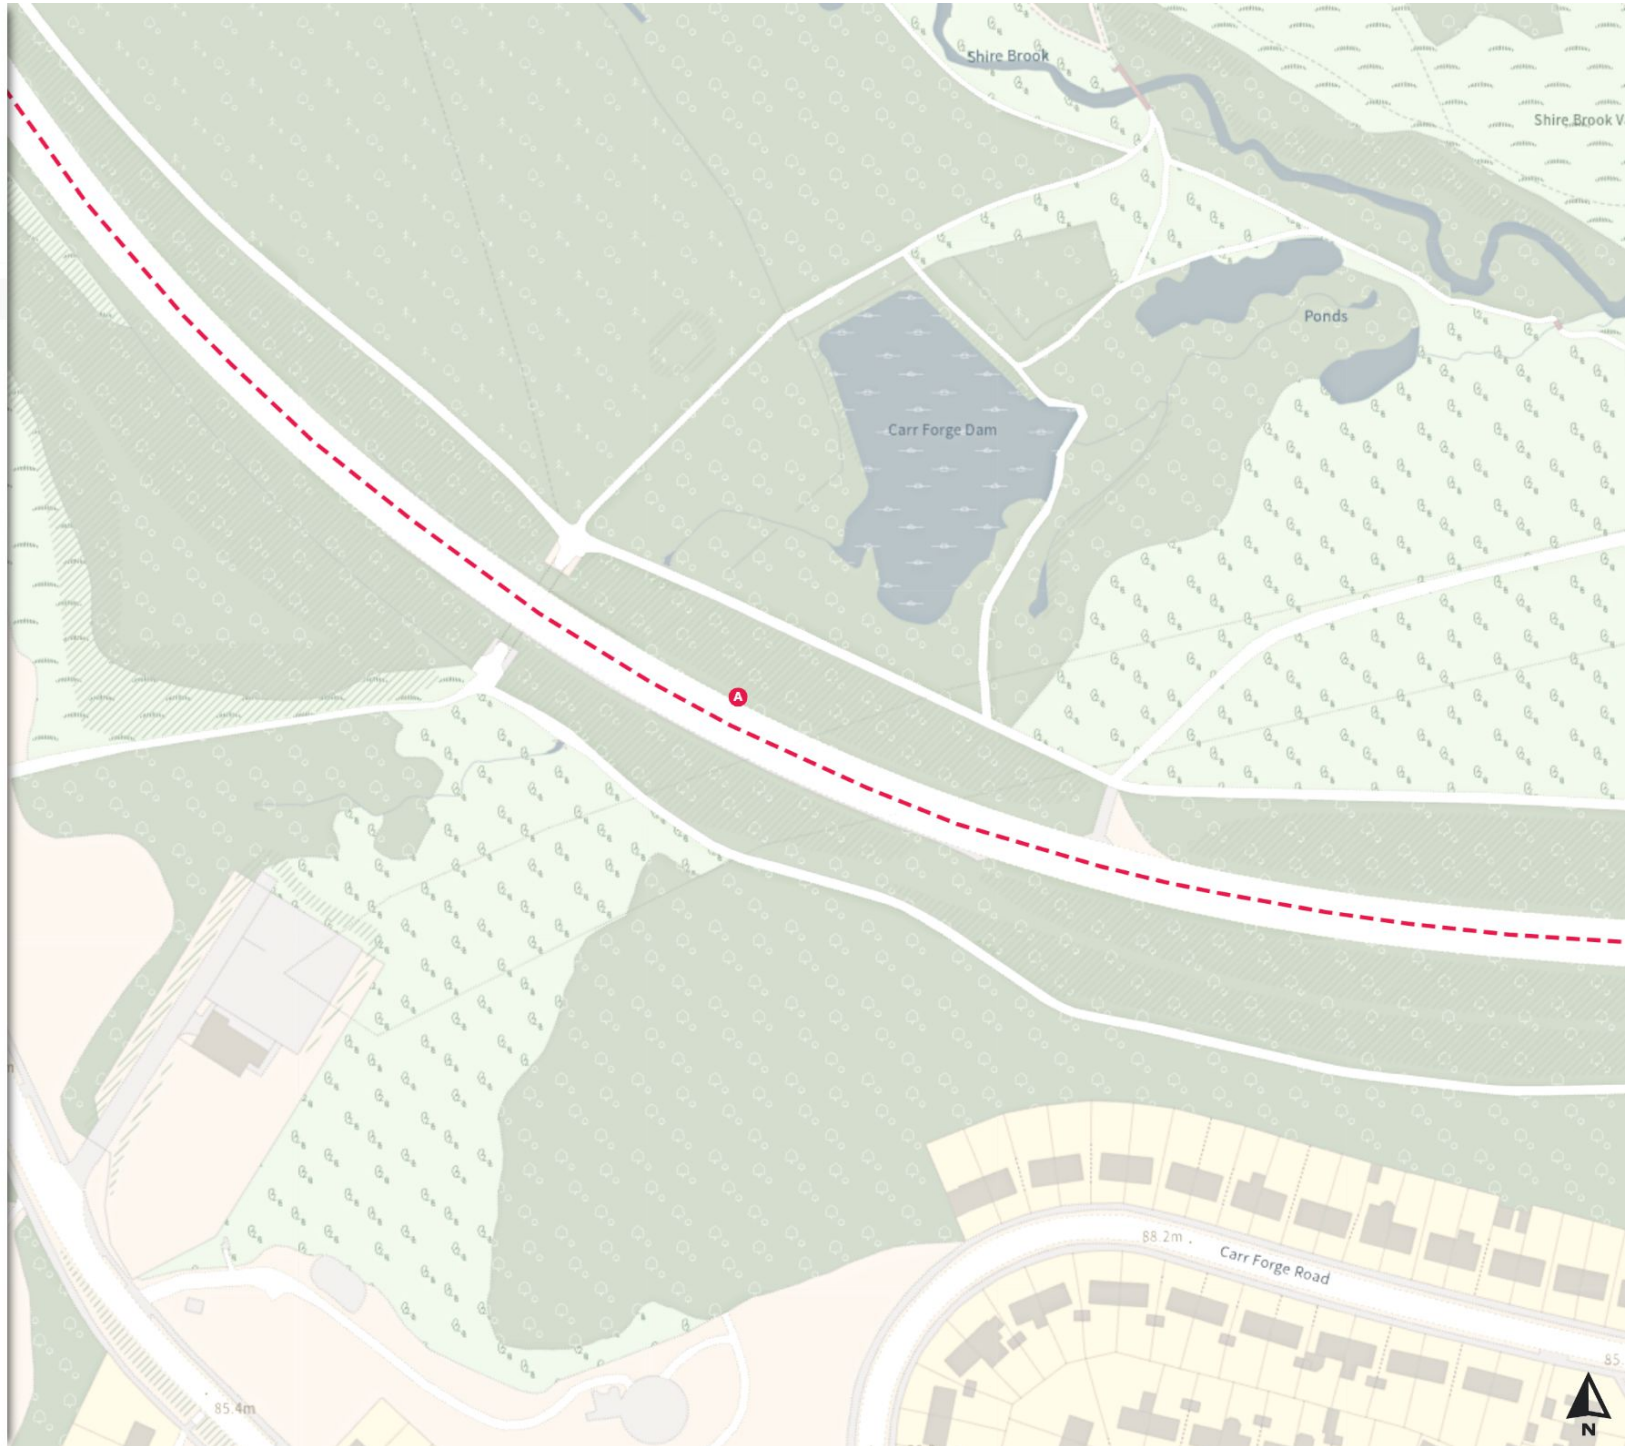

THE SHEFFIELD CITY COUNCIL (STOPPING RESTRICTIONS, WAITING RESTRICTIONS, LOADING RESTRICTIONS & PARKING PLACES) (MAP SCHEDULE) ORDER 2024

Map 601 of 794

Added

- Clearway
- Ⓐ At all times

0 20 40 60m

Scale: 1:1250

North-West: 441005.94, 384160.761
South-East: 441432.529, 383786.996

© Crown copyright and database rights 2024 Ordnance Survey.
You are not permitted to copy, sub-license, distribute or sell any of this data to third parties in any form. Licence number 100018816