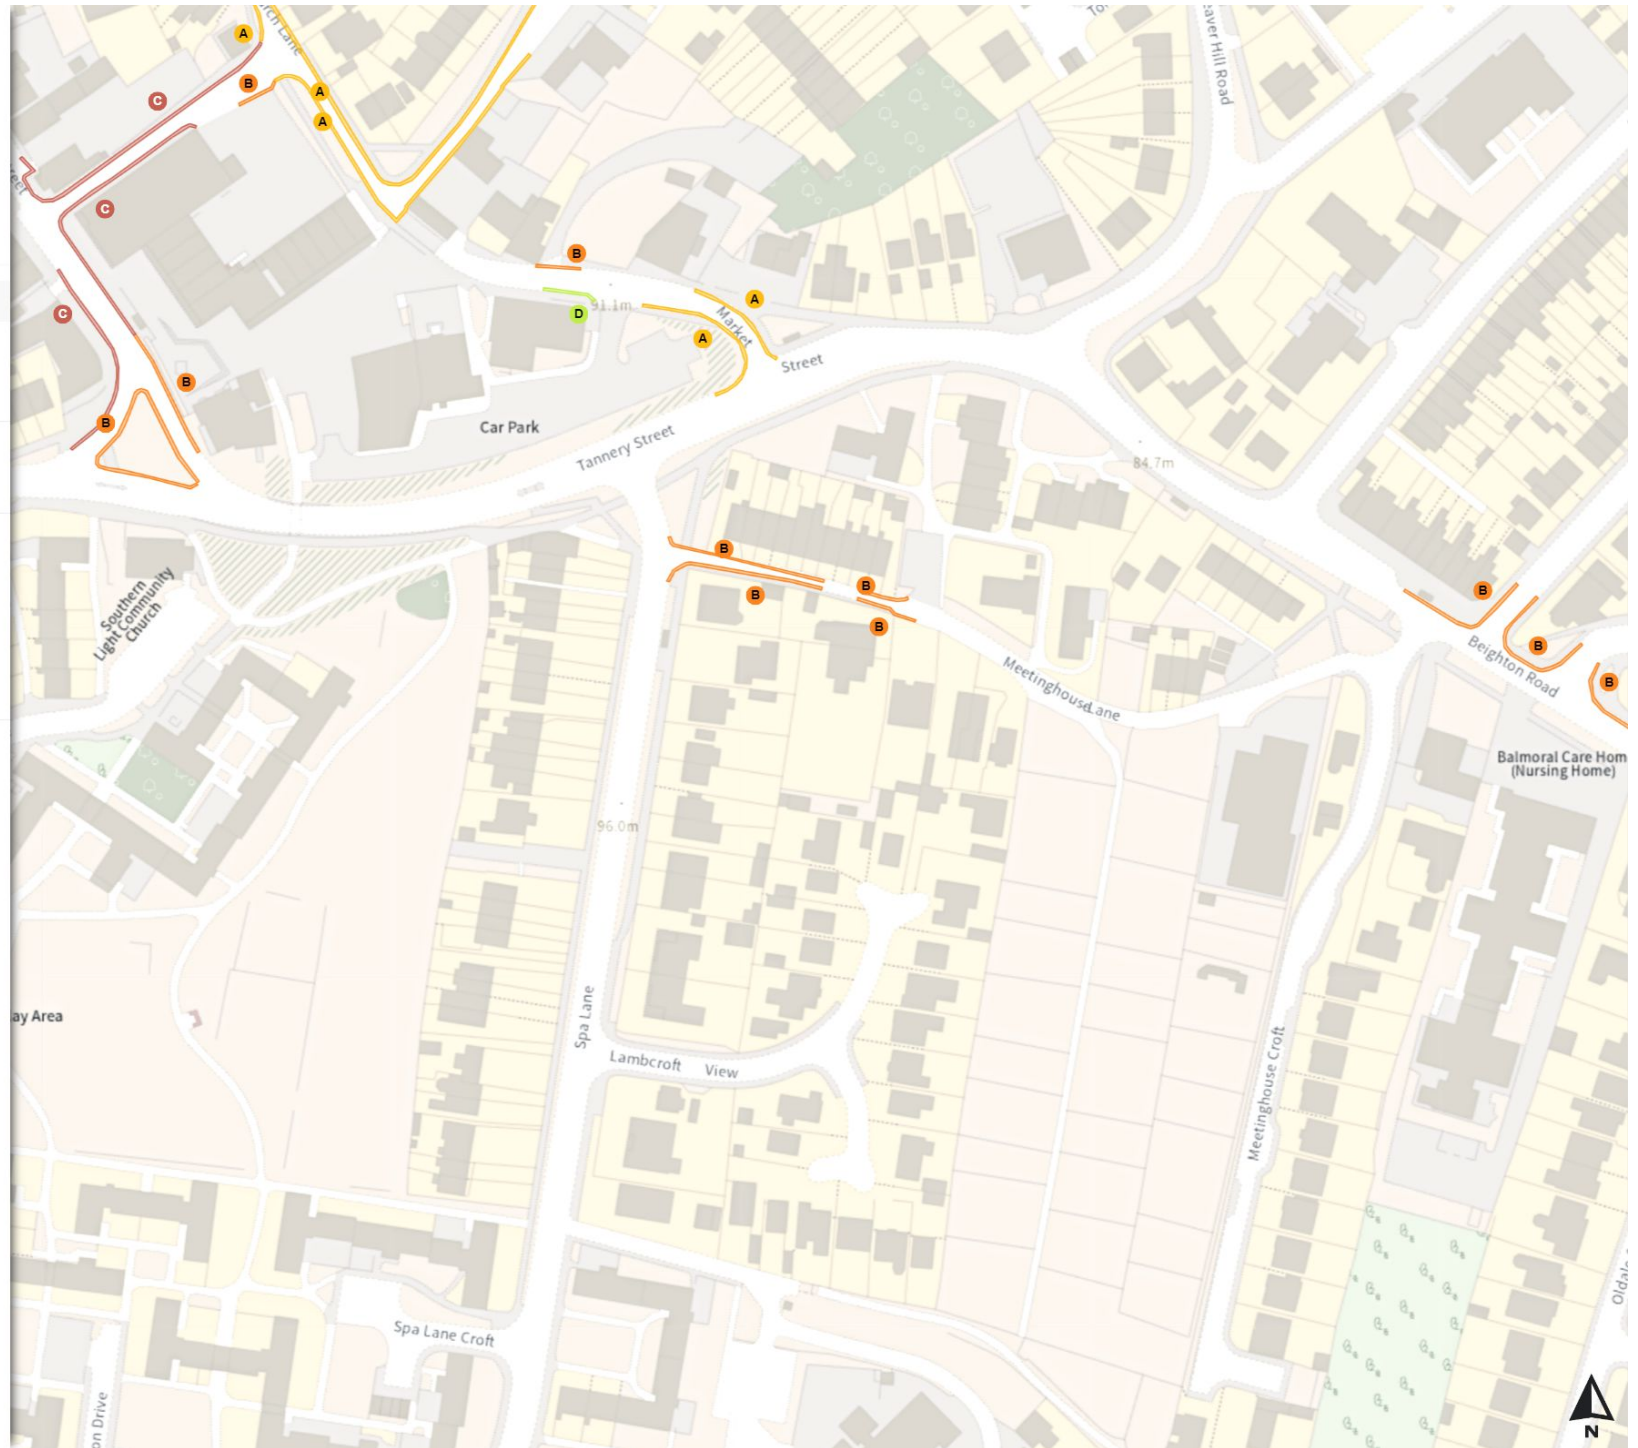

THE SHEFFIELD CITY COUNCIL (STOPPING RESTRICTIONS, WAITING RESTRICTIONS, LOADING RESTRICTIONS & PARKING PLACES) (MAP SCHEDULE) ORDER 2024

Map 559 of 794

Added

- No waiting
- A Mon-Sat 08:00-18:30
- No waiting at any time
- B At all times
- Shared
- C No waiting at any time
  At all times
- C No loading at any time
  At all times
- Shared
- D No waiting
  Mon-Sat 08:00-18:30
- D No loading
  Mon-Sat 09:00-17:00

0 20 40 60m

Scale: 1:1250

North-West: 441981.379, 384908.045
South-East: 442407.98, 384534.425

© Crown copyright and database rights 2024 Ordnance Survey.
You are not permitted to copy, sub-license, distribute or sell any of this data to third parties in any form. Licence number 100018816