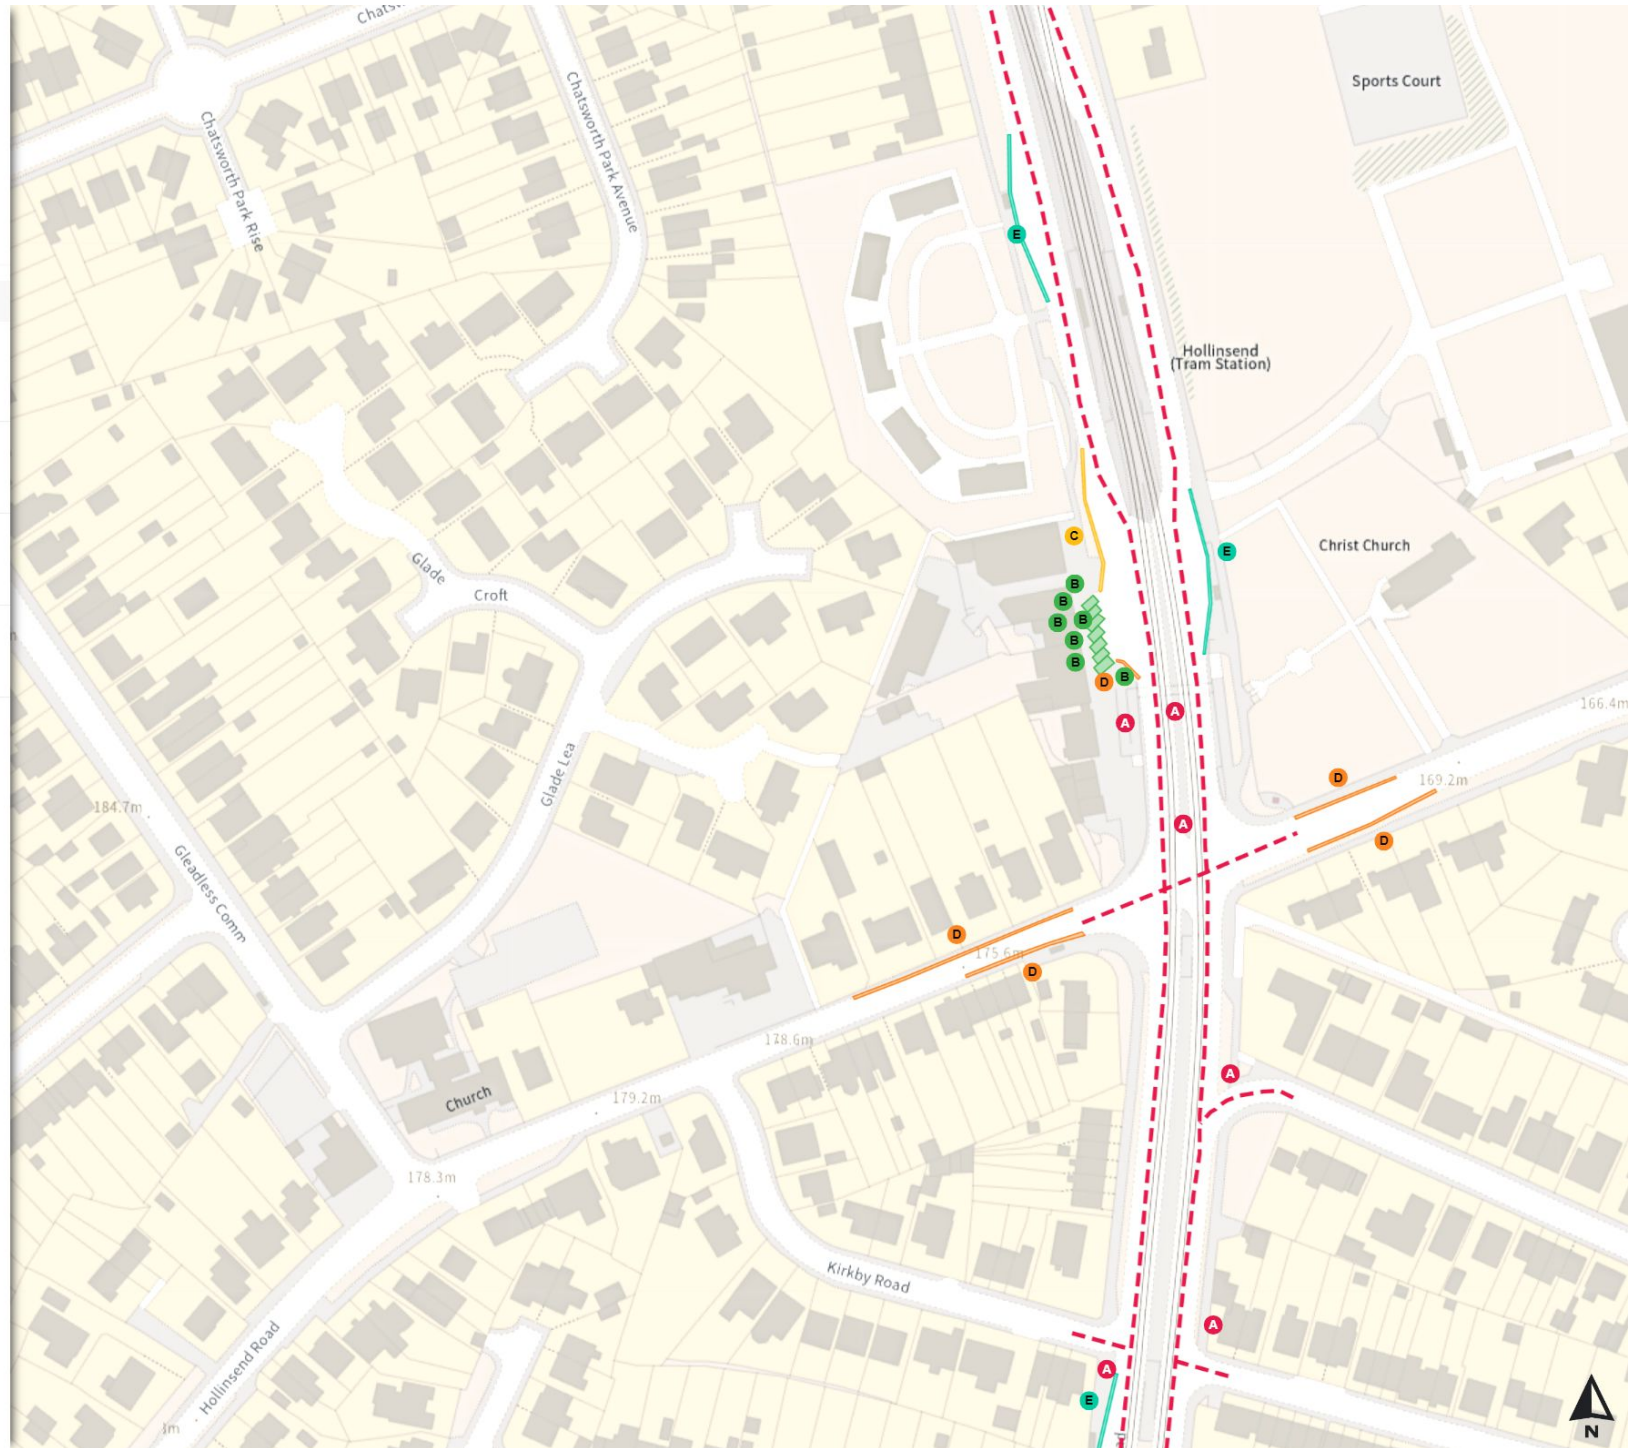

THE SHEFFIELD CITY COUNCIL (STOPPING RESTRICTIONS, WAITING RESTRICTIONS, LOADING RESTRICTIONS & PARKING PLACES) (MAP SCHEDULE) ORDER 2024

Map 596 of 794

Added

- **Clearway**
  - **A** At all times
- **Free parking place**
  - **B** Mon-Sat 08:00-18:30 2h 2h
- **No waiting**
  - **C** Mon-Sat 08:00-18:30
- **No waiting at any time**
  - **D** At all times
- **Shared**
  - **E** No waiting at any time At all times
  - **F** No loading Mon-Fri 08:00-09:30 16:30-18:30

0 20 40 60m

Scale: 1:1250

North-West: 438117.048, 384136.787
South-East: 438543.409, 383762.763

© Crown copyright and database rights 2024 Ordnance Survey.
You are not permitted to copy, sub-license, distribute or sell any of this data to third parties in any form. Licence number 100018816