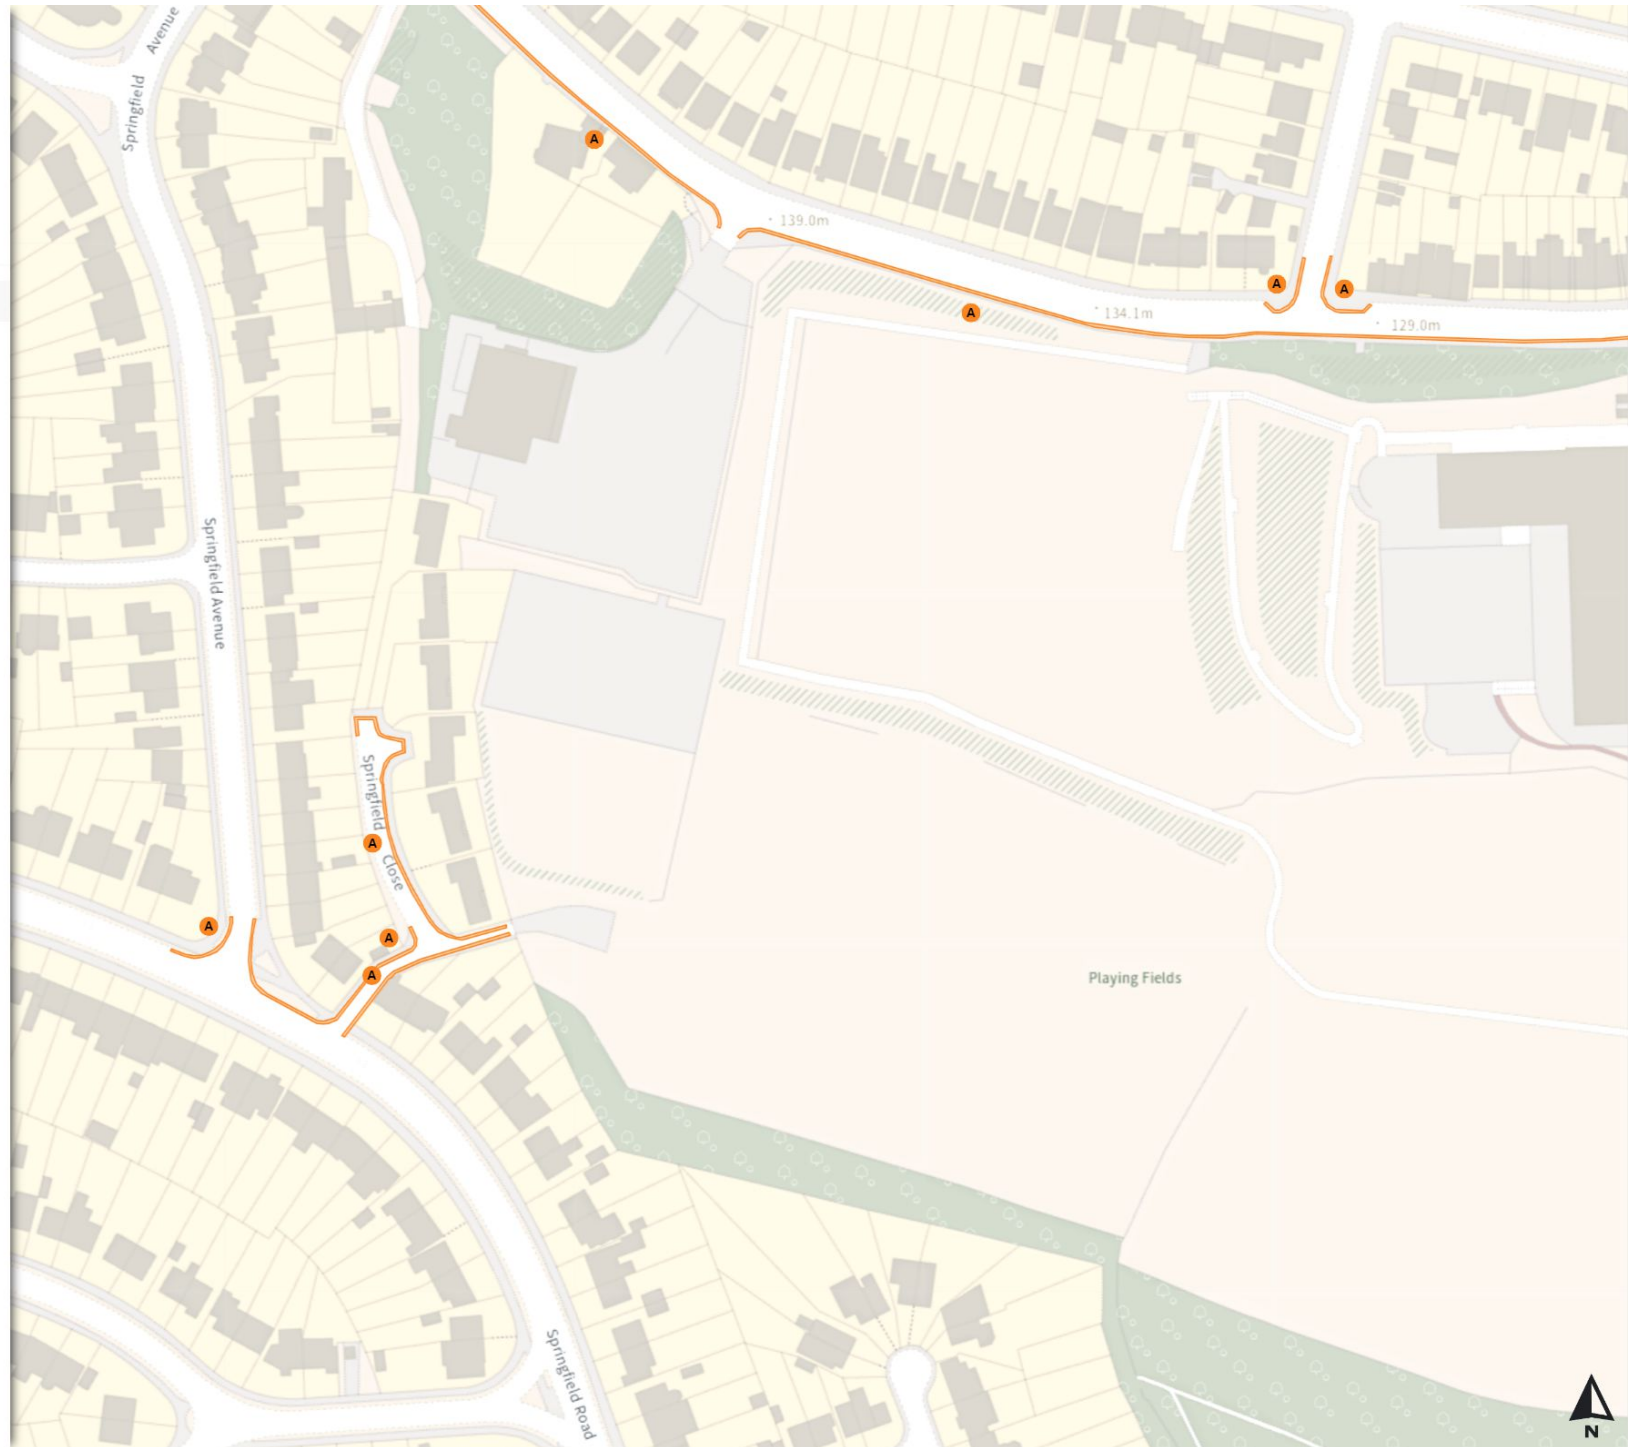

THE SHEFFIELD CITY COUNCIL (STOPPING RESTRICTIONS, WAITING RESTRICTIONS, LOADING RESTRICTIONS & PARKING PLACES) (MAP SCHEDULE) ORDER 2024

Map 590 of 794

Added

No waiting at any time

At all times

0 20 40 60m

Scale: 1:1250

North-West: 433164.622, 384099.773
South-East: 433590.59, 383725.307

© Crown copyright and database rights 2024 Ordnance Survey.
You are not permitted to copy, sub-license, distribute or sell any of this data to third parties in any form. Licence number 100018816