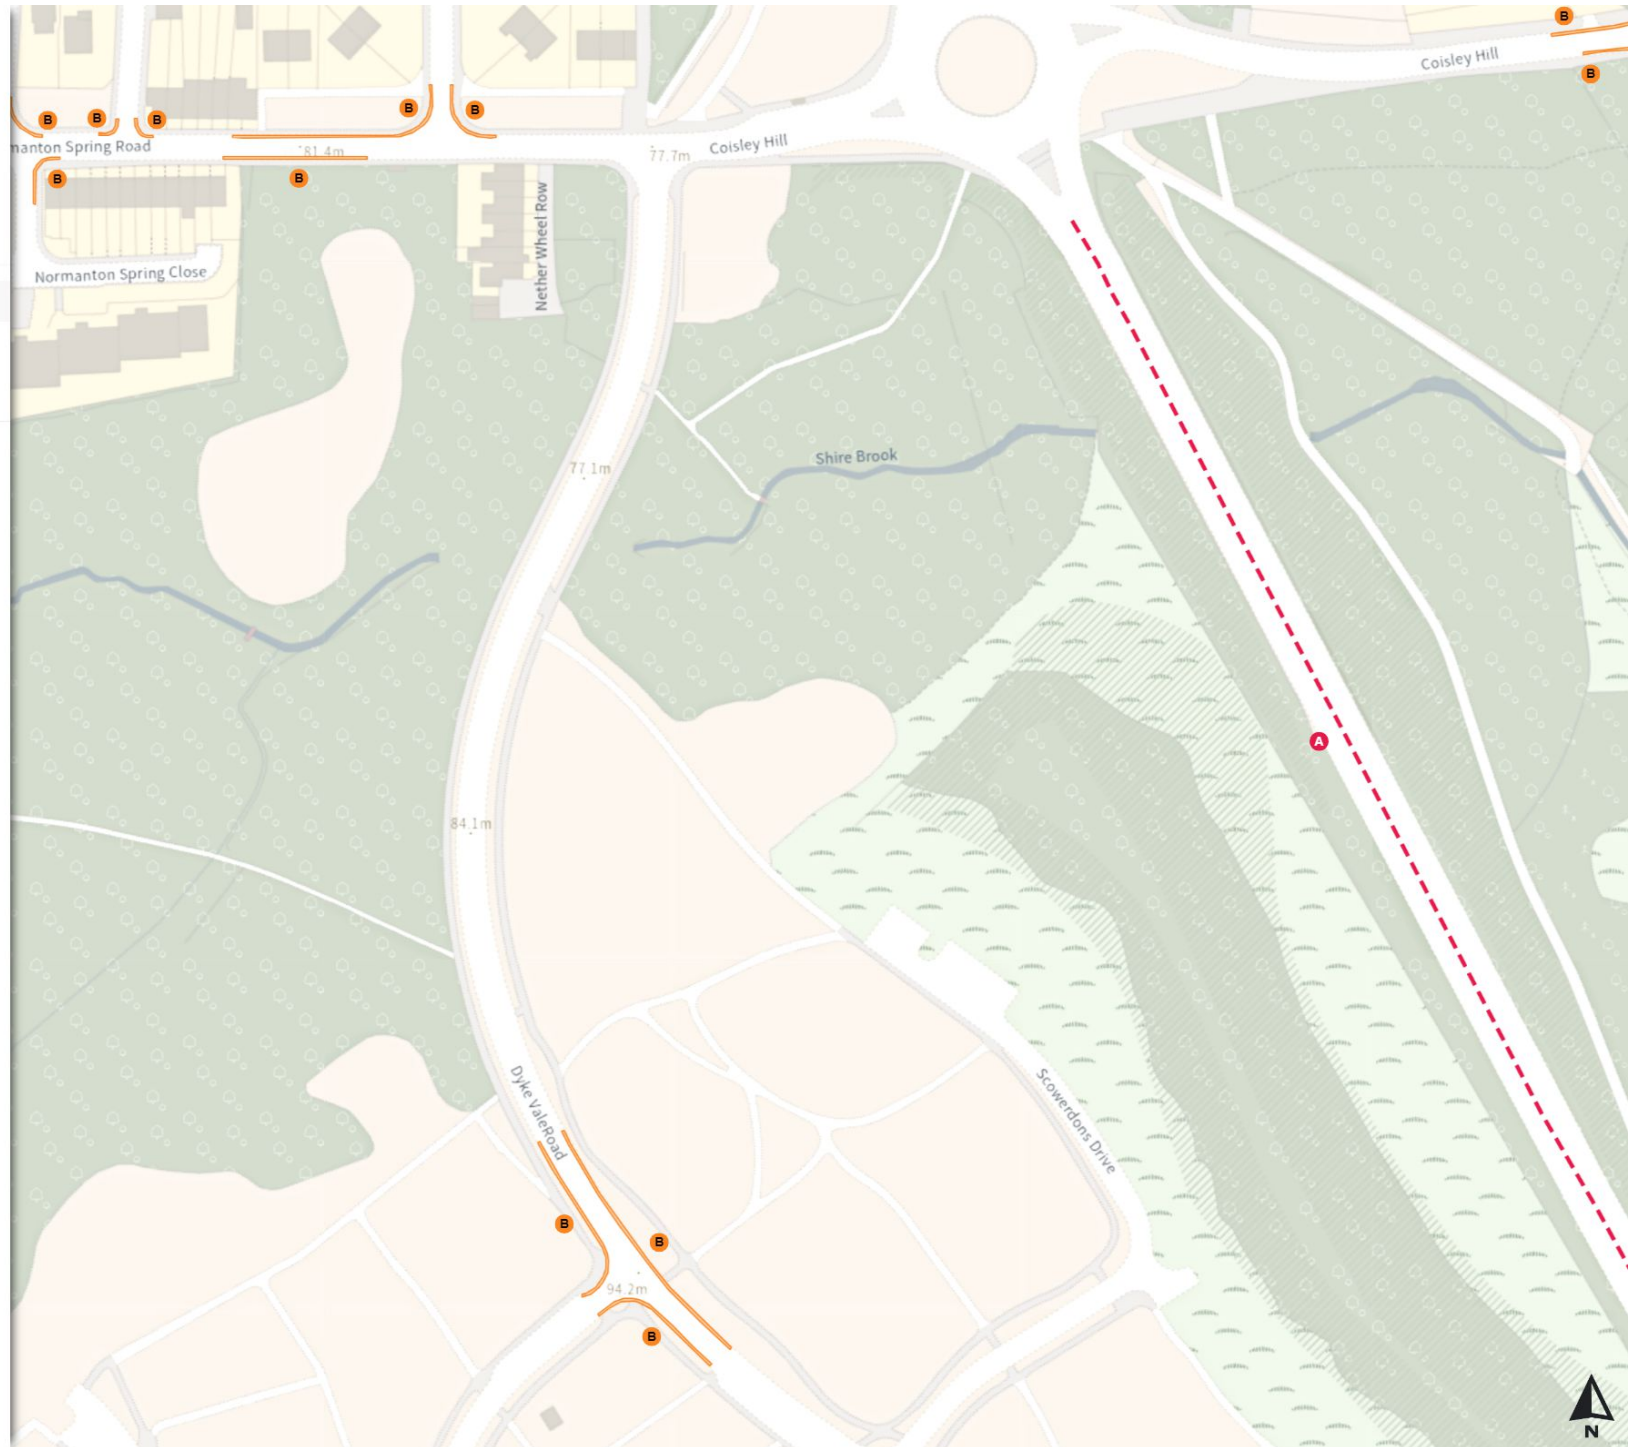

THE SHEFFIELD CITY COUNCIL (STOPPING RESTRICTIONS, WAITING RESTRICTIONS, LOADING RESTRICTIONS & PARKING PLACES) (MAP SCHEDULE) ORDER 2024

Map 581 of 794

Added

- Clearway
- At all times
- No waiting at any time
- At all times

0 20 40 60m

Scale: 1:1250

North-West: 440539.855, 384526.184
South-East: 440966.374, 384152.406

© Crown copyright and database rights 2024 Ordnance Survey.
You are not permitted to copy, sub-license, distribute or sell any of this data to third parties in any form. Licence number 100018816