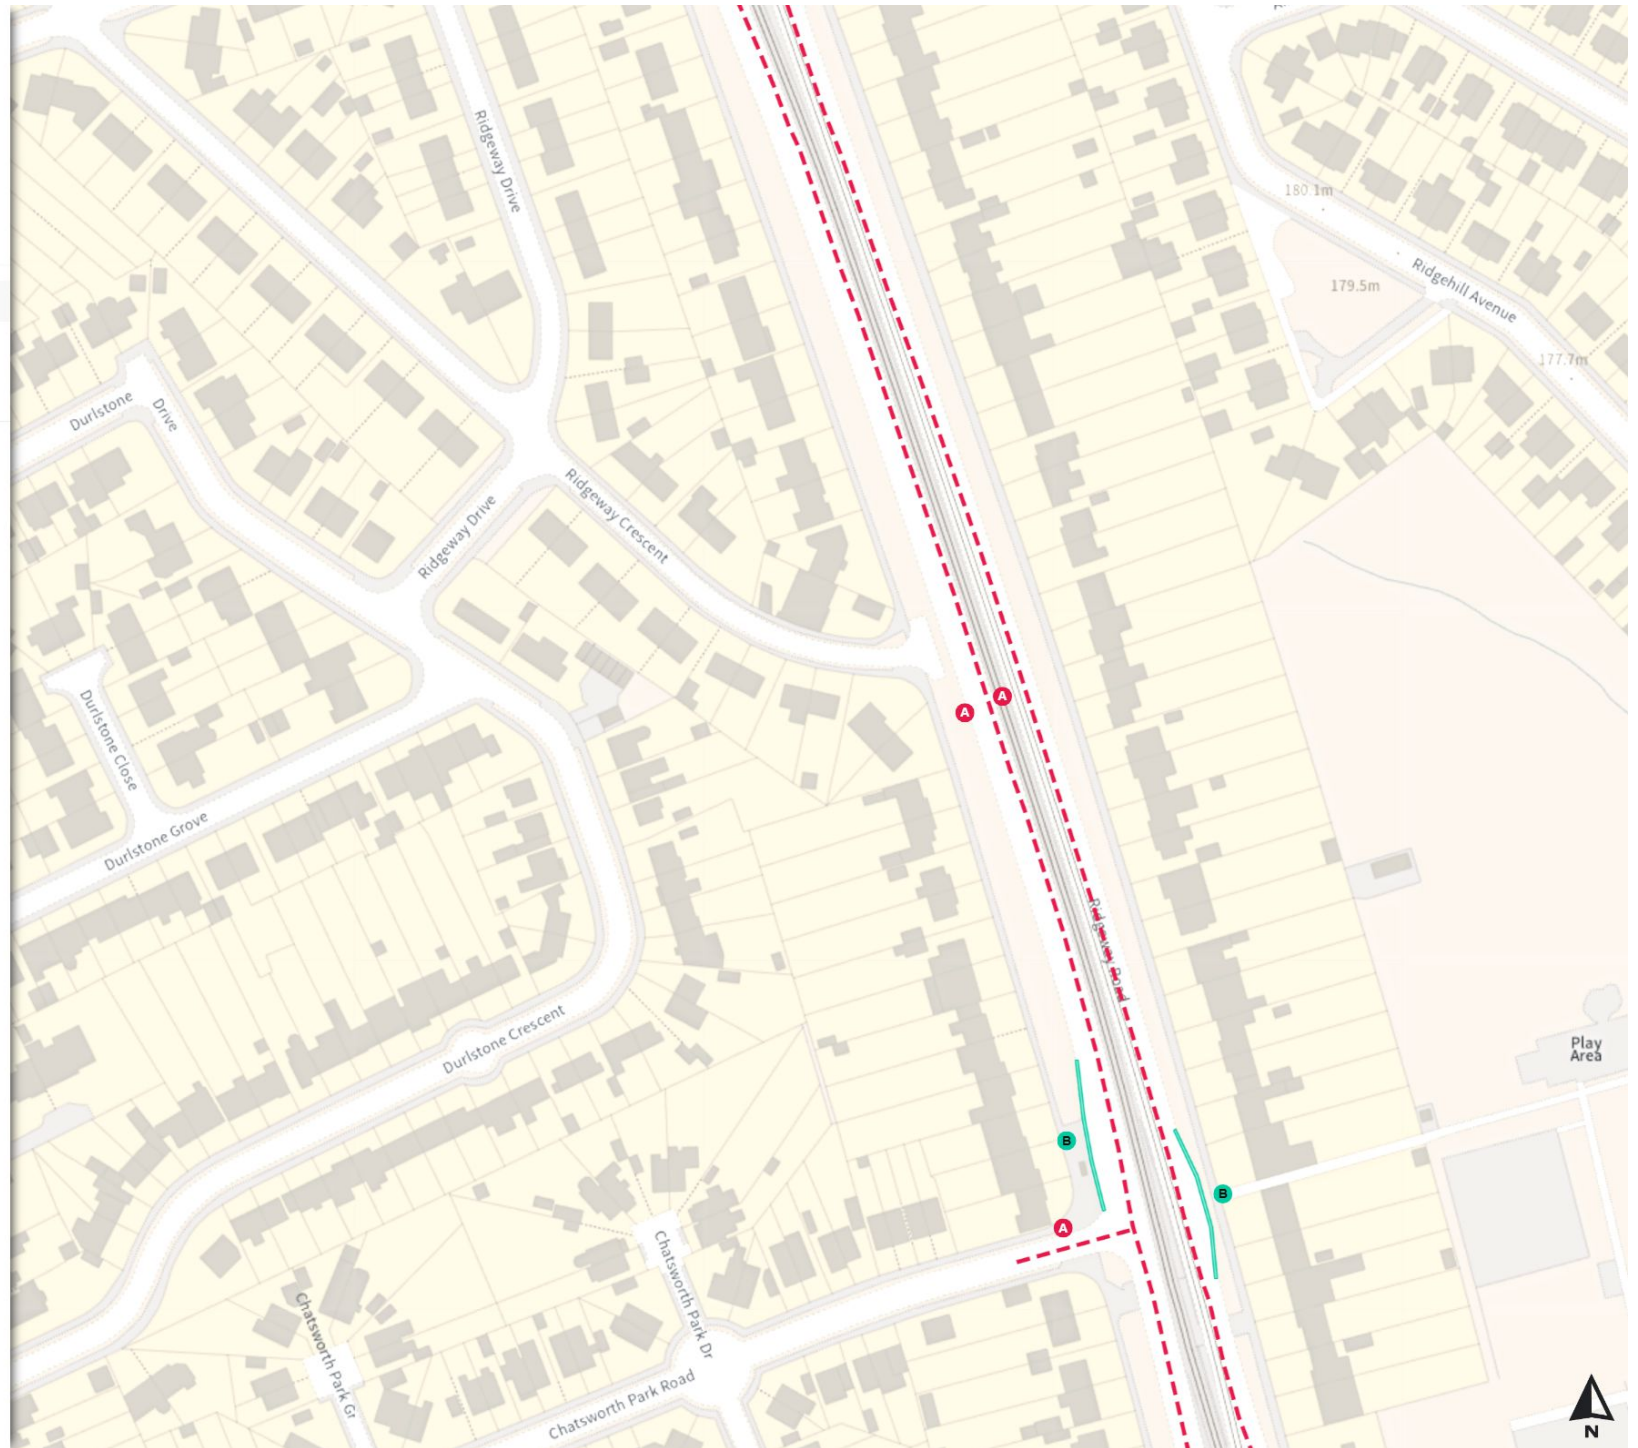

0 20 40 60m

Scale: 1:1250

North-West: 438063.93, 384505.769
South-East: 438490.254, 384131.77

© Crown copyright and database rights 2024 Ordnance Survey.
You are not permitted to copy, sub-license, distribute or sell any of this
data to third parties in any form. Licence number 100018816