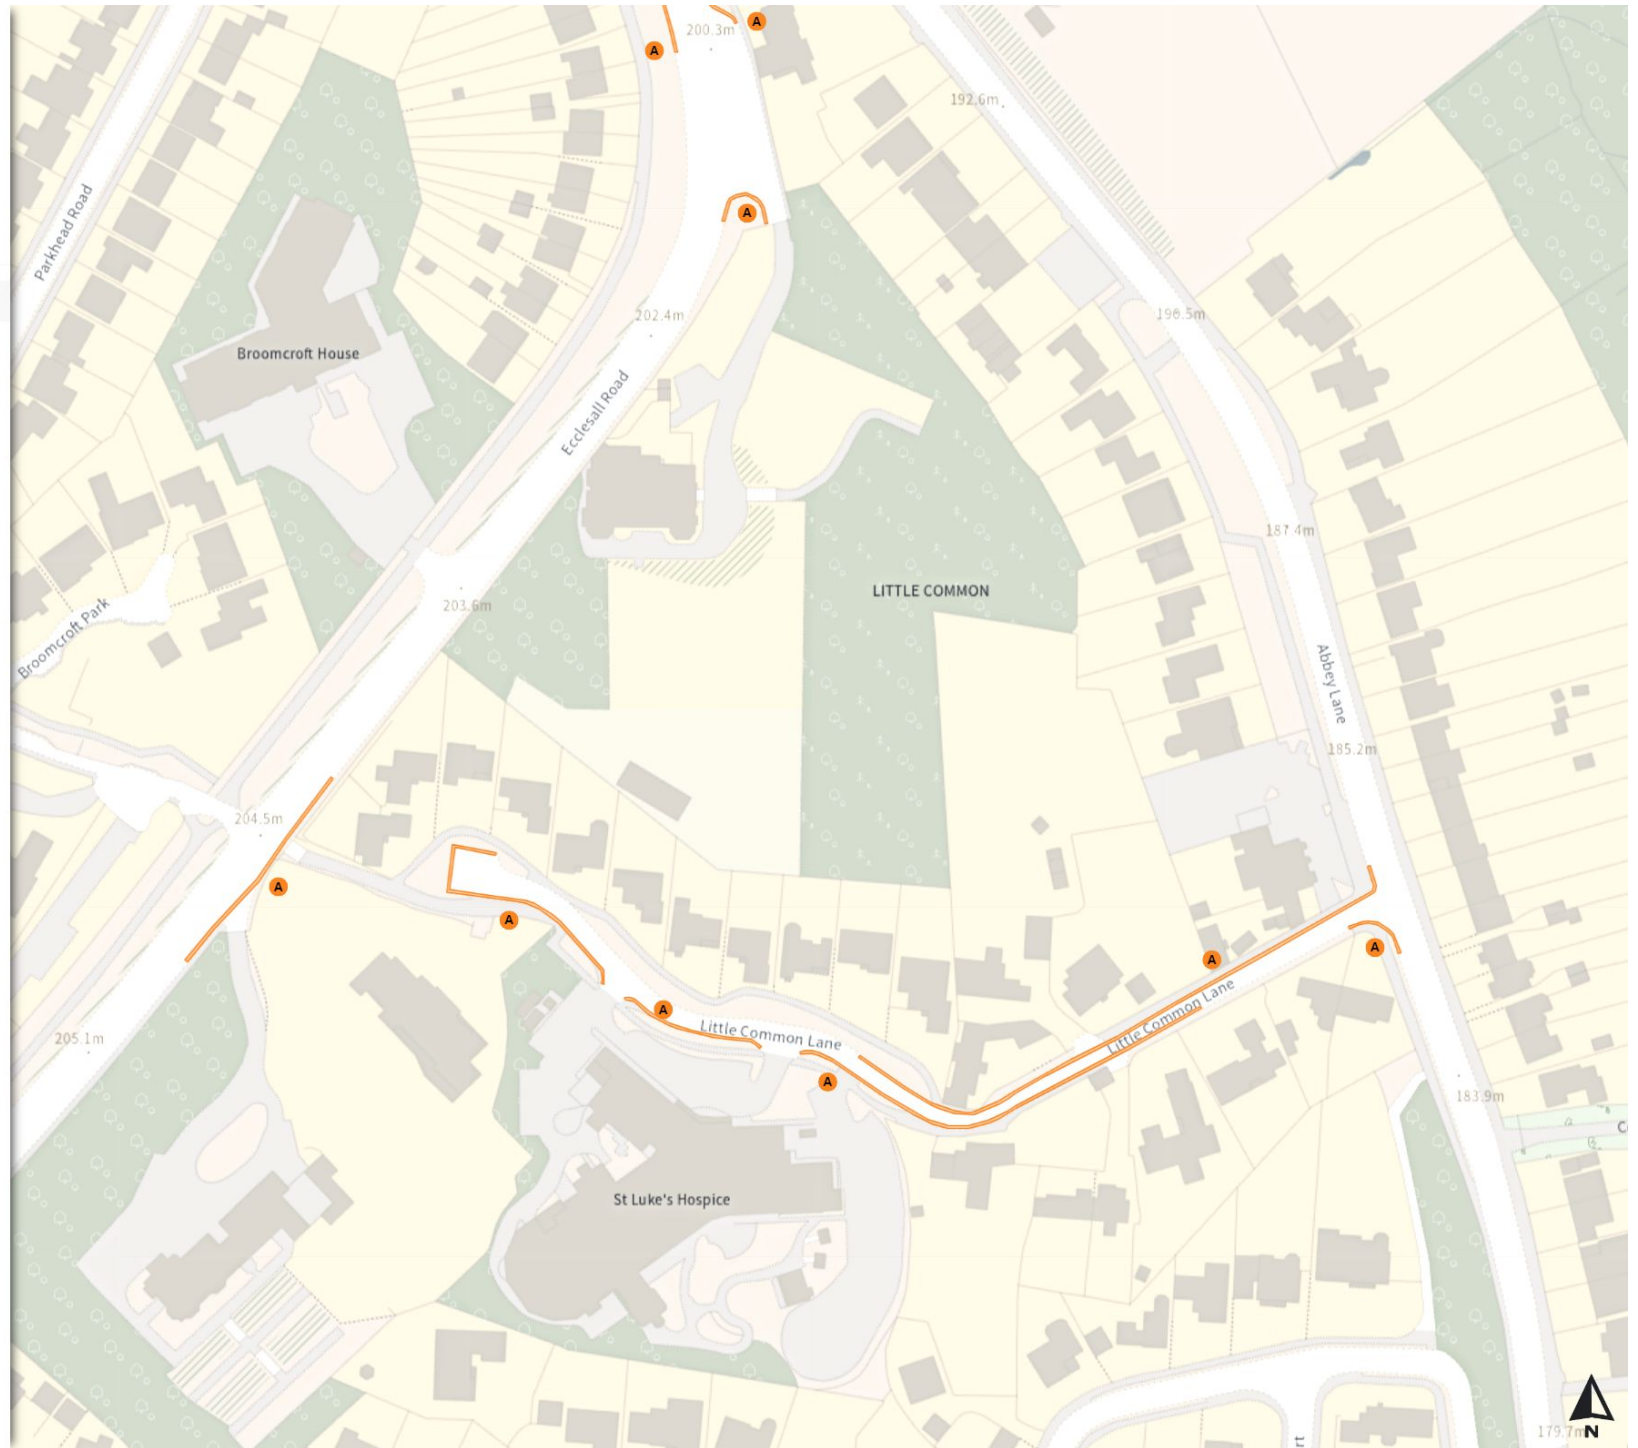

THE SHEFFIELD CITY COUNCIL (STOPPING RESTRICTIONS, WAITING RESTRICTIONS, LOADING RESTRICTIONS & PARKING PLACES) (MAP SCHEDULE) ORDER 2024

Map 635 of 794

Added

No waiting at any time

At all times

0 20 40 60m

Scale: 1:1250

North-West: 431734.633, 383351.336
South-East: 432160.554, 382976.684

© Crown copyright and database rights 2024 Ordnance Survey.
You are not permitted to copy, sub-license, distribute or sell any of this data to third parties in any form. Licence number 100018816