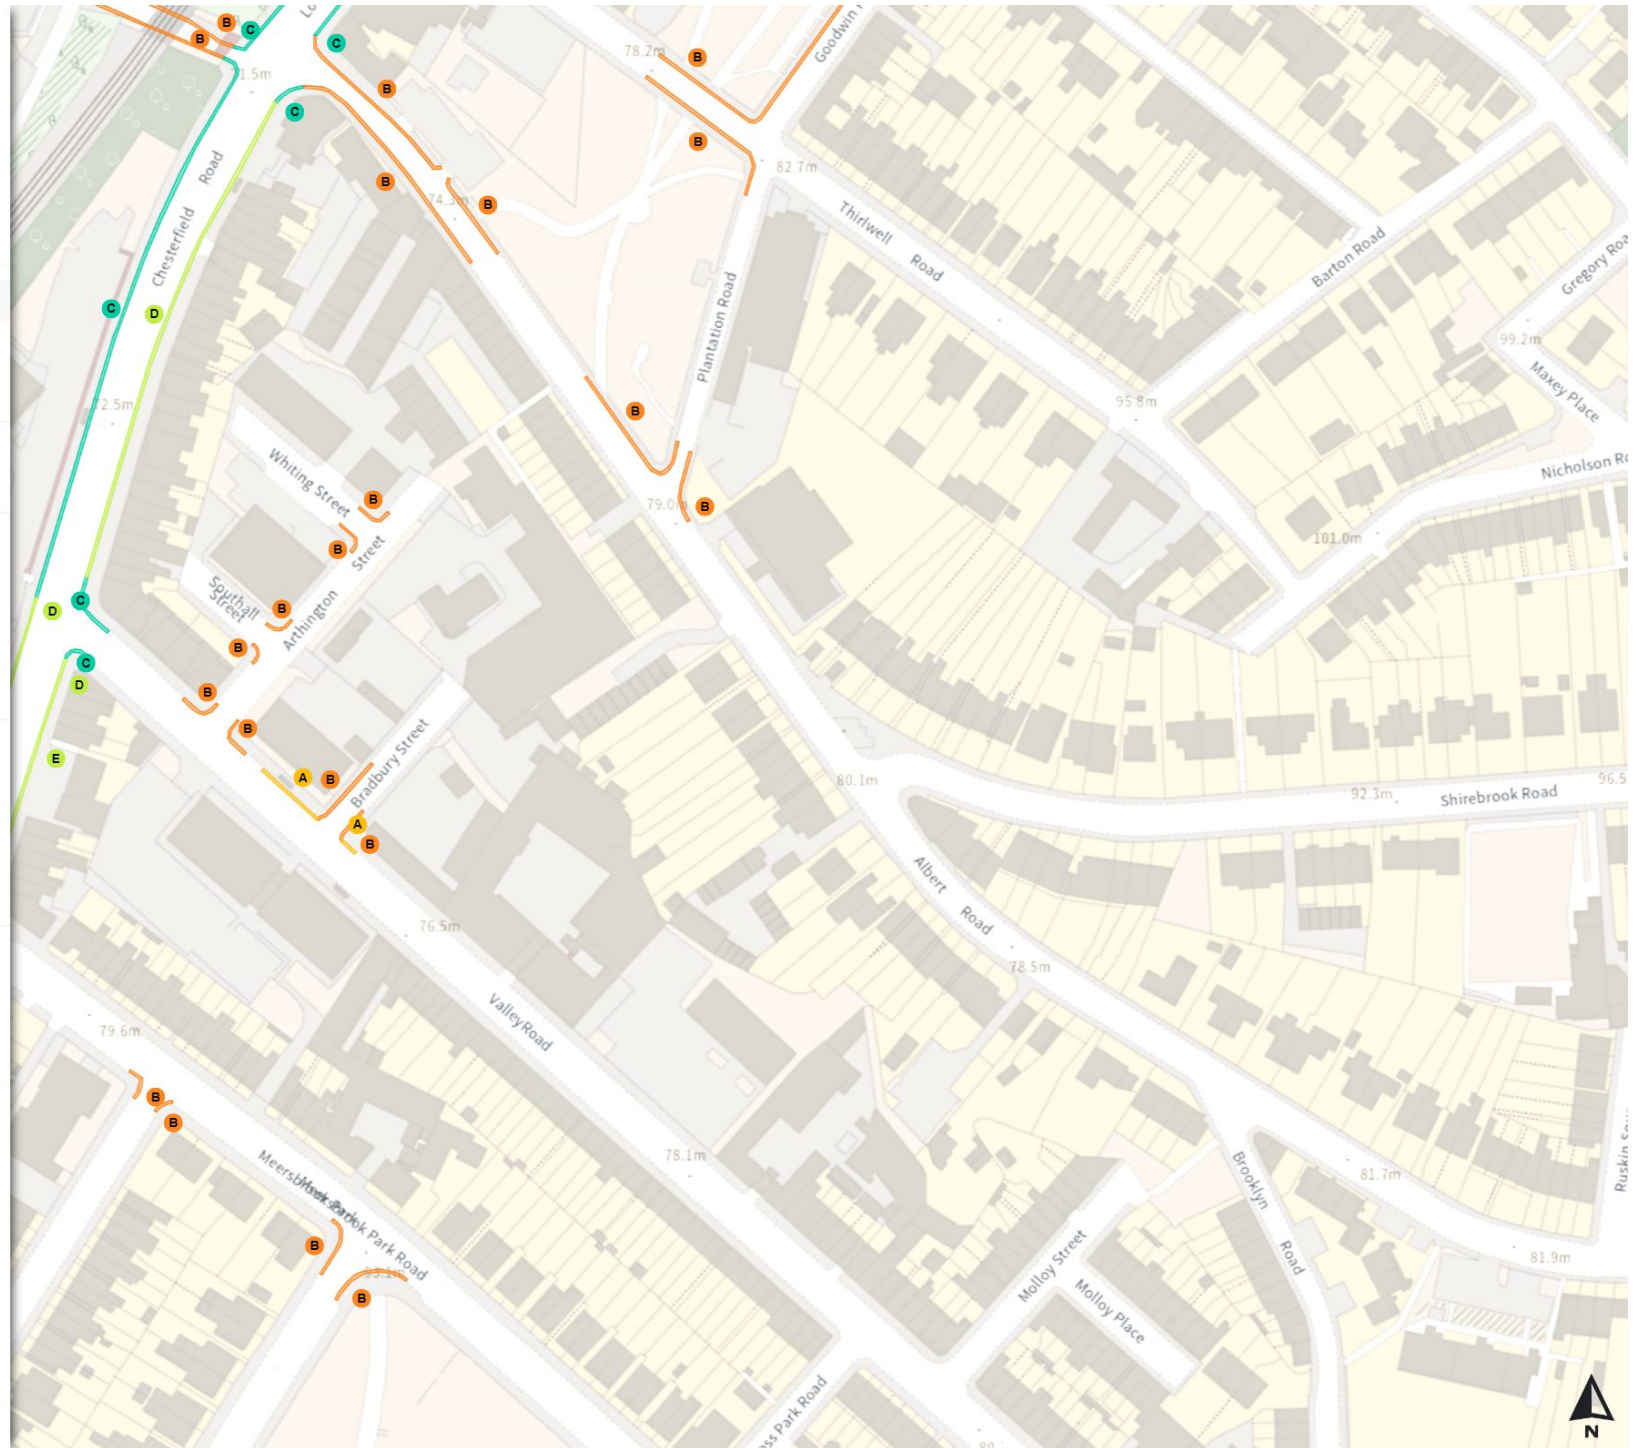

THE SHEFFIELD CITY COUNCIL (STOPPING RESTRICTIONS, WAITING RESTRICTIONS, LOADING RESTRICTIONS & PARKING PLACES) (MAP SCHEDULE) ORDER 2024

Map 544 of 794

Added

- No waiting
- A Mon-Sat 08:00-18:30
- No waiting at any time
- B At all times
- Shared
- C No waiting at any time
  At all times
- C No loading
  Mon-Fri 07:30-09:30 16:00-18:30
- Shared
- D No waiting
  Mon-Fri 07:30-09:30 16:00-18:30
- D No loading
  Mon-Fri 07:30-09:30 16:00-18:30
- Shared
- E No waiting
  Mon-Sat 07:30-18:30
- E No loading
  Mon-Fri 07:30-09:30 16:00-18:30

0 20 40 60m

Scale: 1:1250

North-West: 434966.71, 384851.423
South-East: 435392.756, 384477.177

© Crown copyright and database rights 2024 Ordnance Survey.
You are not permitted to copy, sub-license, distribute or sell any of this data to third parties in any form. Licence number 100018816