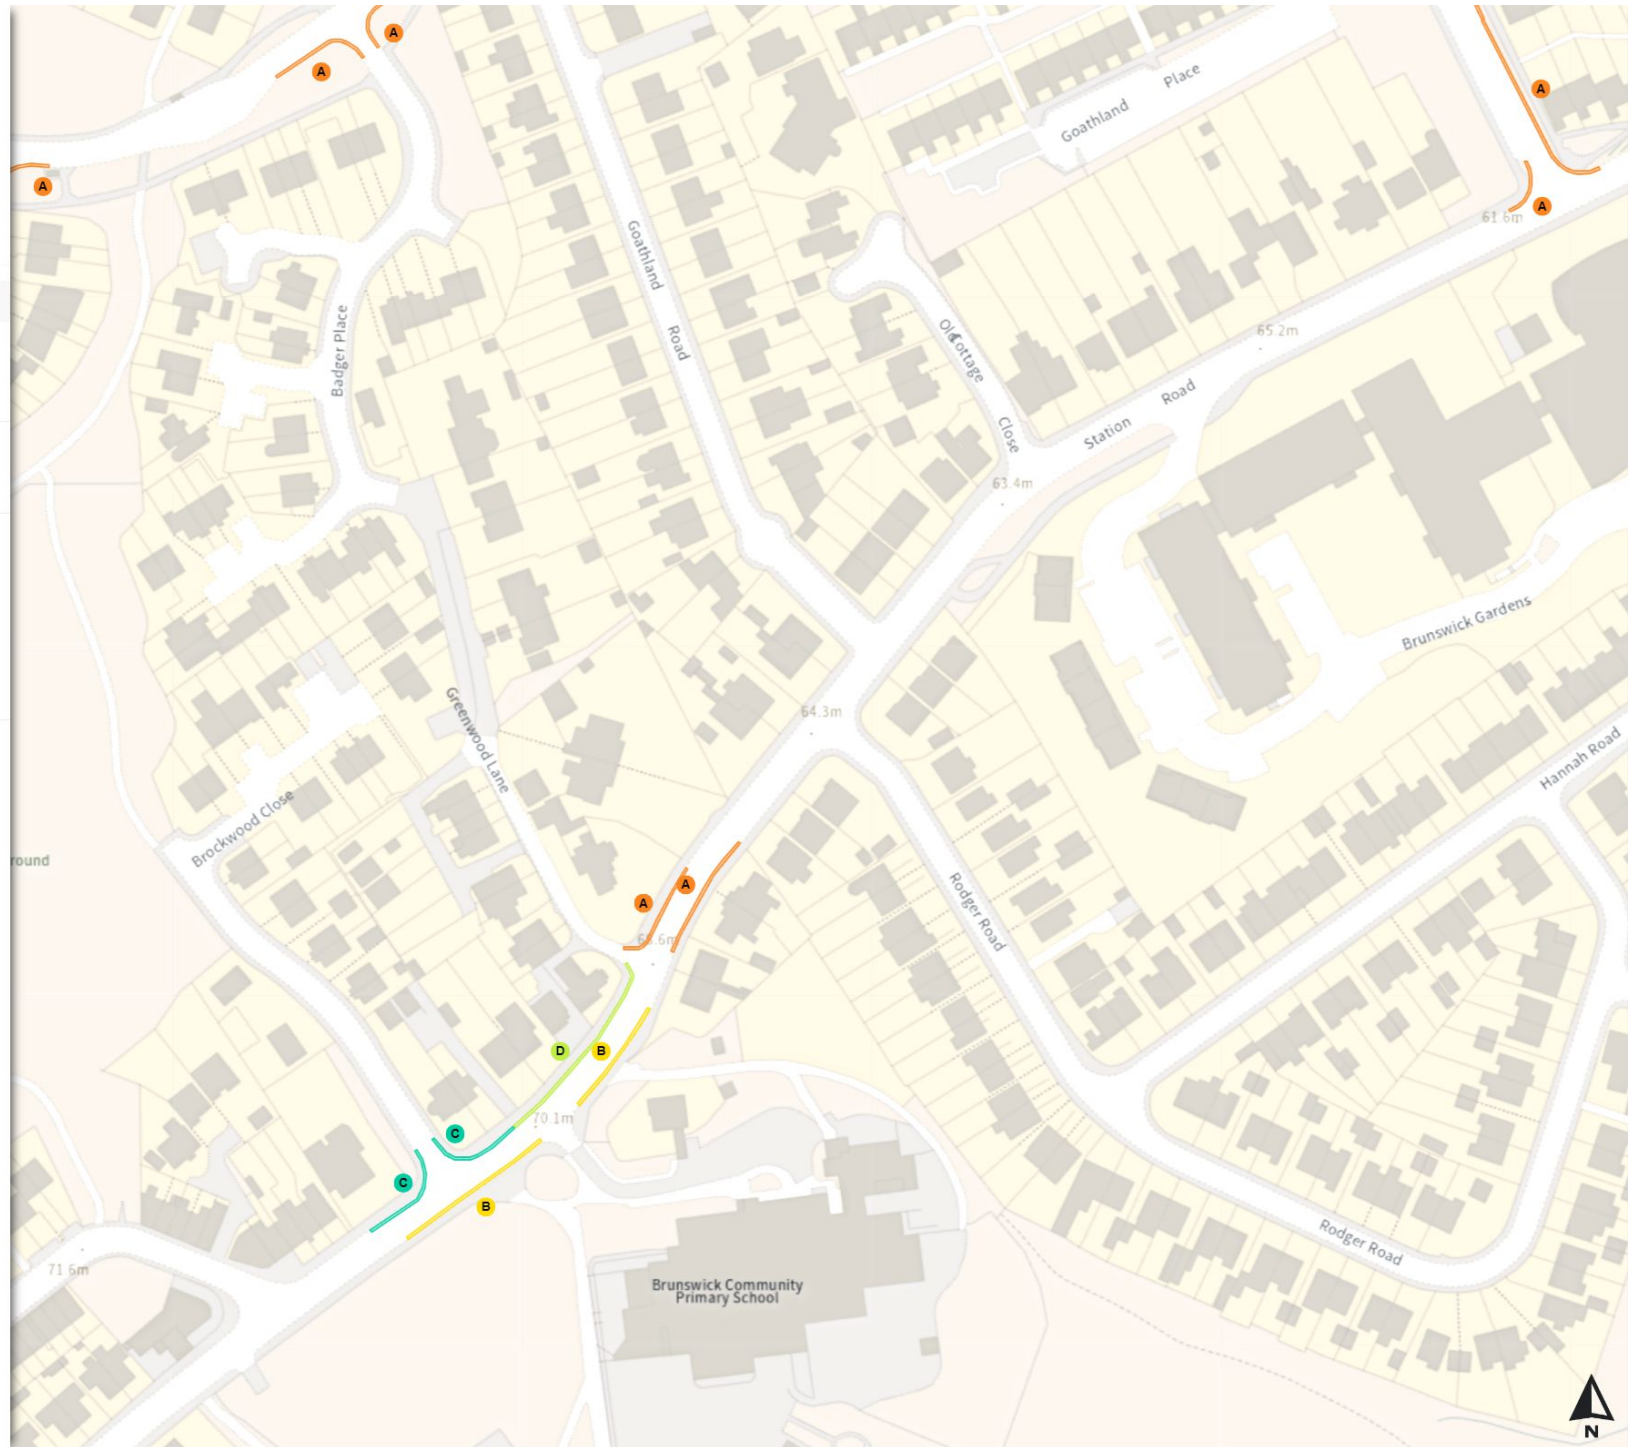

Mon-Fri 08:00-09:30 14:30-16:00

No loading

Mon-Fri 08:00-09:30 14:30-16:00

0 20 40 60m

Scale: 1:1250

North-West: 442400.799, 385281.113
South-East: 442827.4, 384907.56

© Crown copyright and database rights 2024 Ordnance Survey.
You are not permitted to copy, sub-license, distribute or sell any of this data to third parties in any form. Licence number 100018816