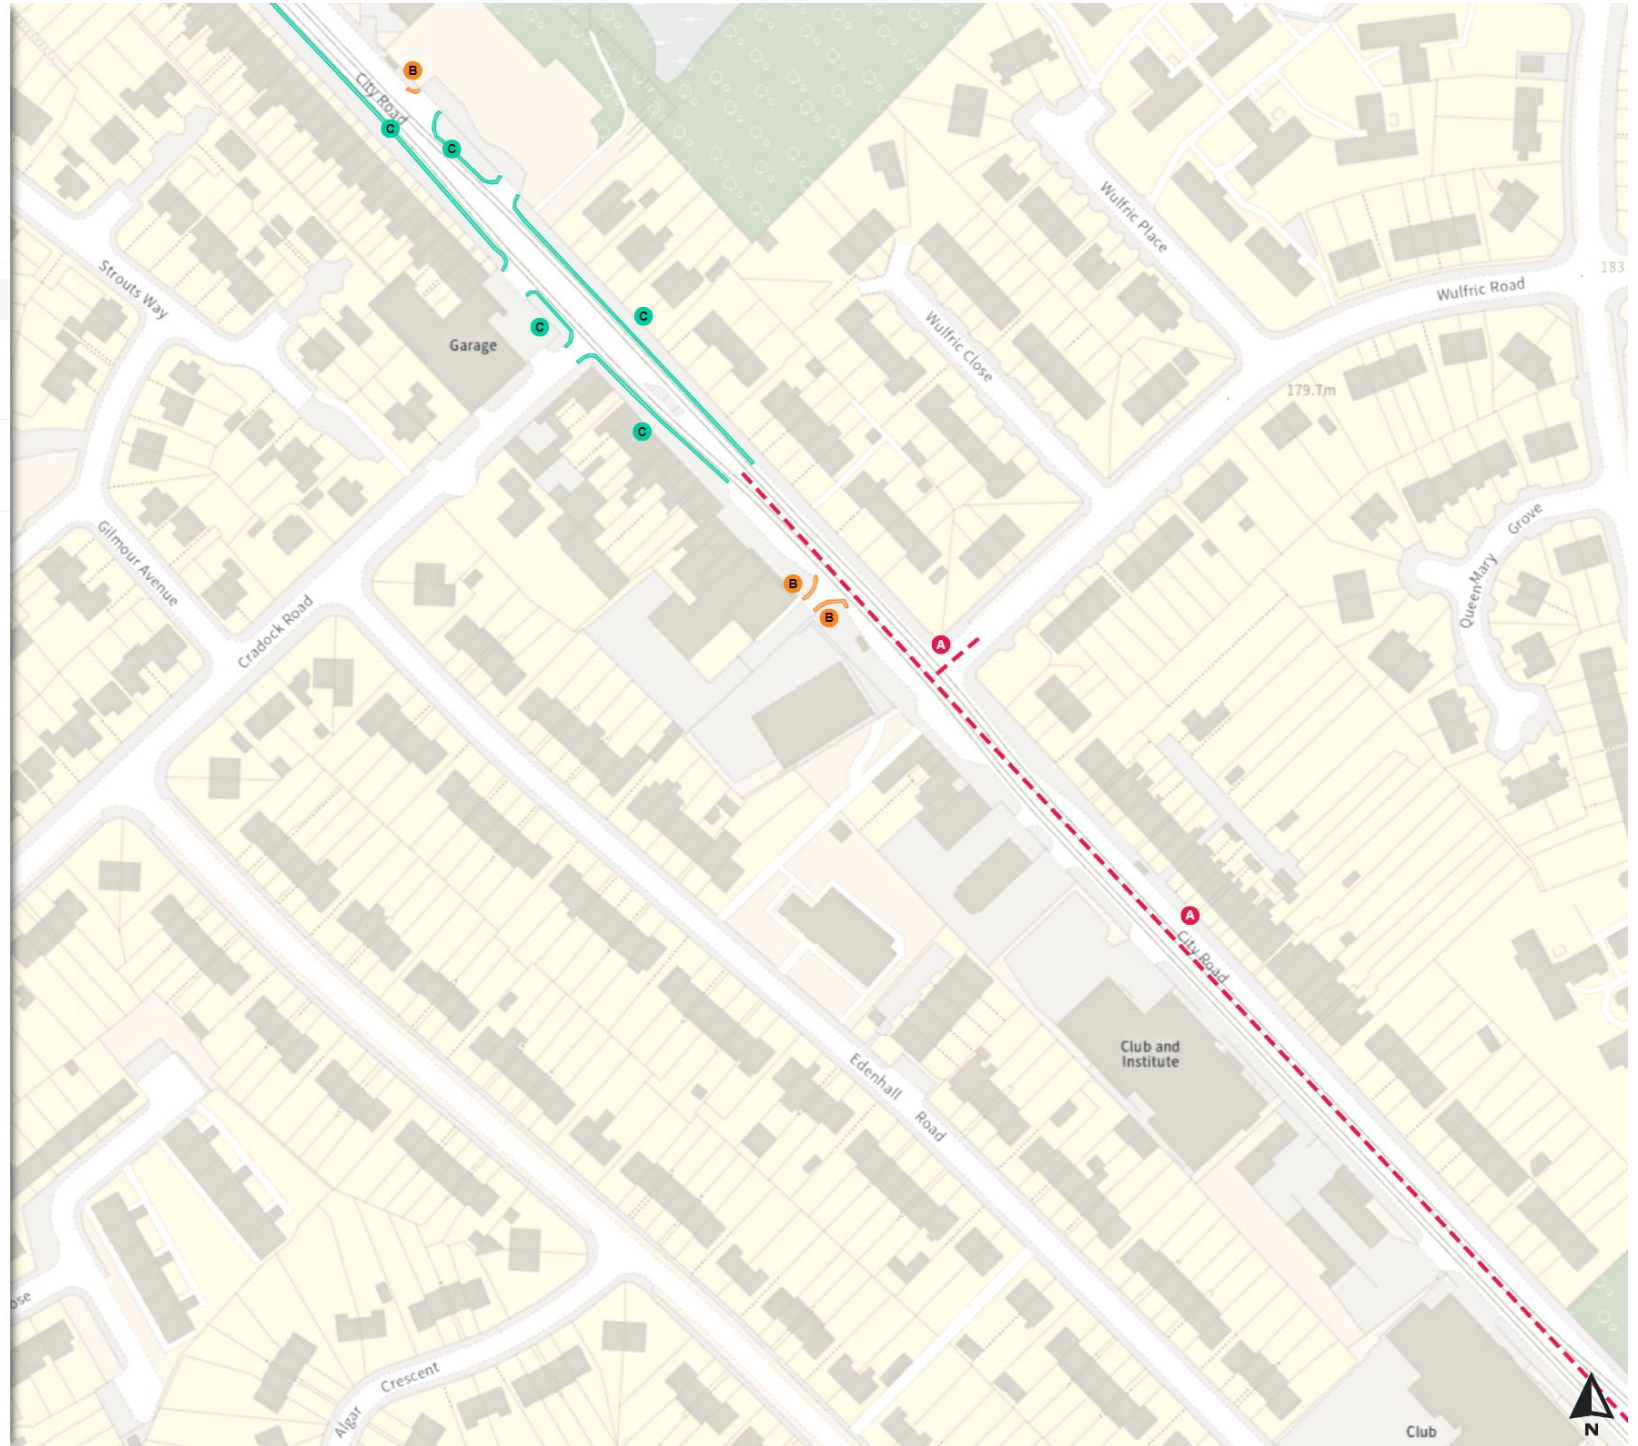

THE SHEFFIELD CITY COUNCIL (STOPPING RESTRICTIONS, WAITING RESTRICTIONS, LOADING RESTRICTIONS & PARKING PLACES) (MAP SCHEDULE) ORDER 2024

Map 502 of 794

Added

- Clearway
- At all times
- No waiting at any time
- At all times
- Shared
- No waiting at any time
- At all times
- No loading
- Mon-Fri 08:00-09:30 16:30-18:30