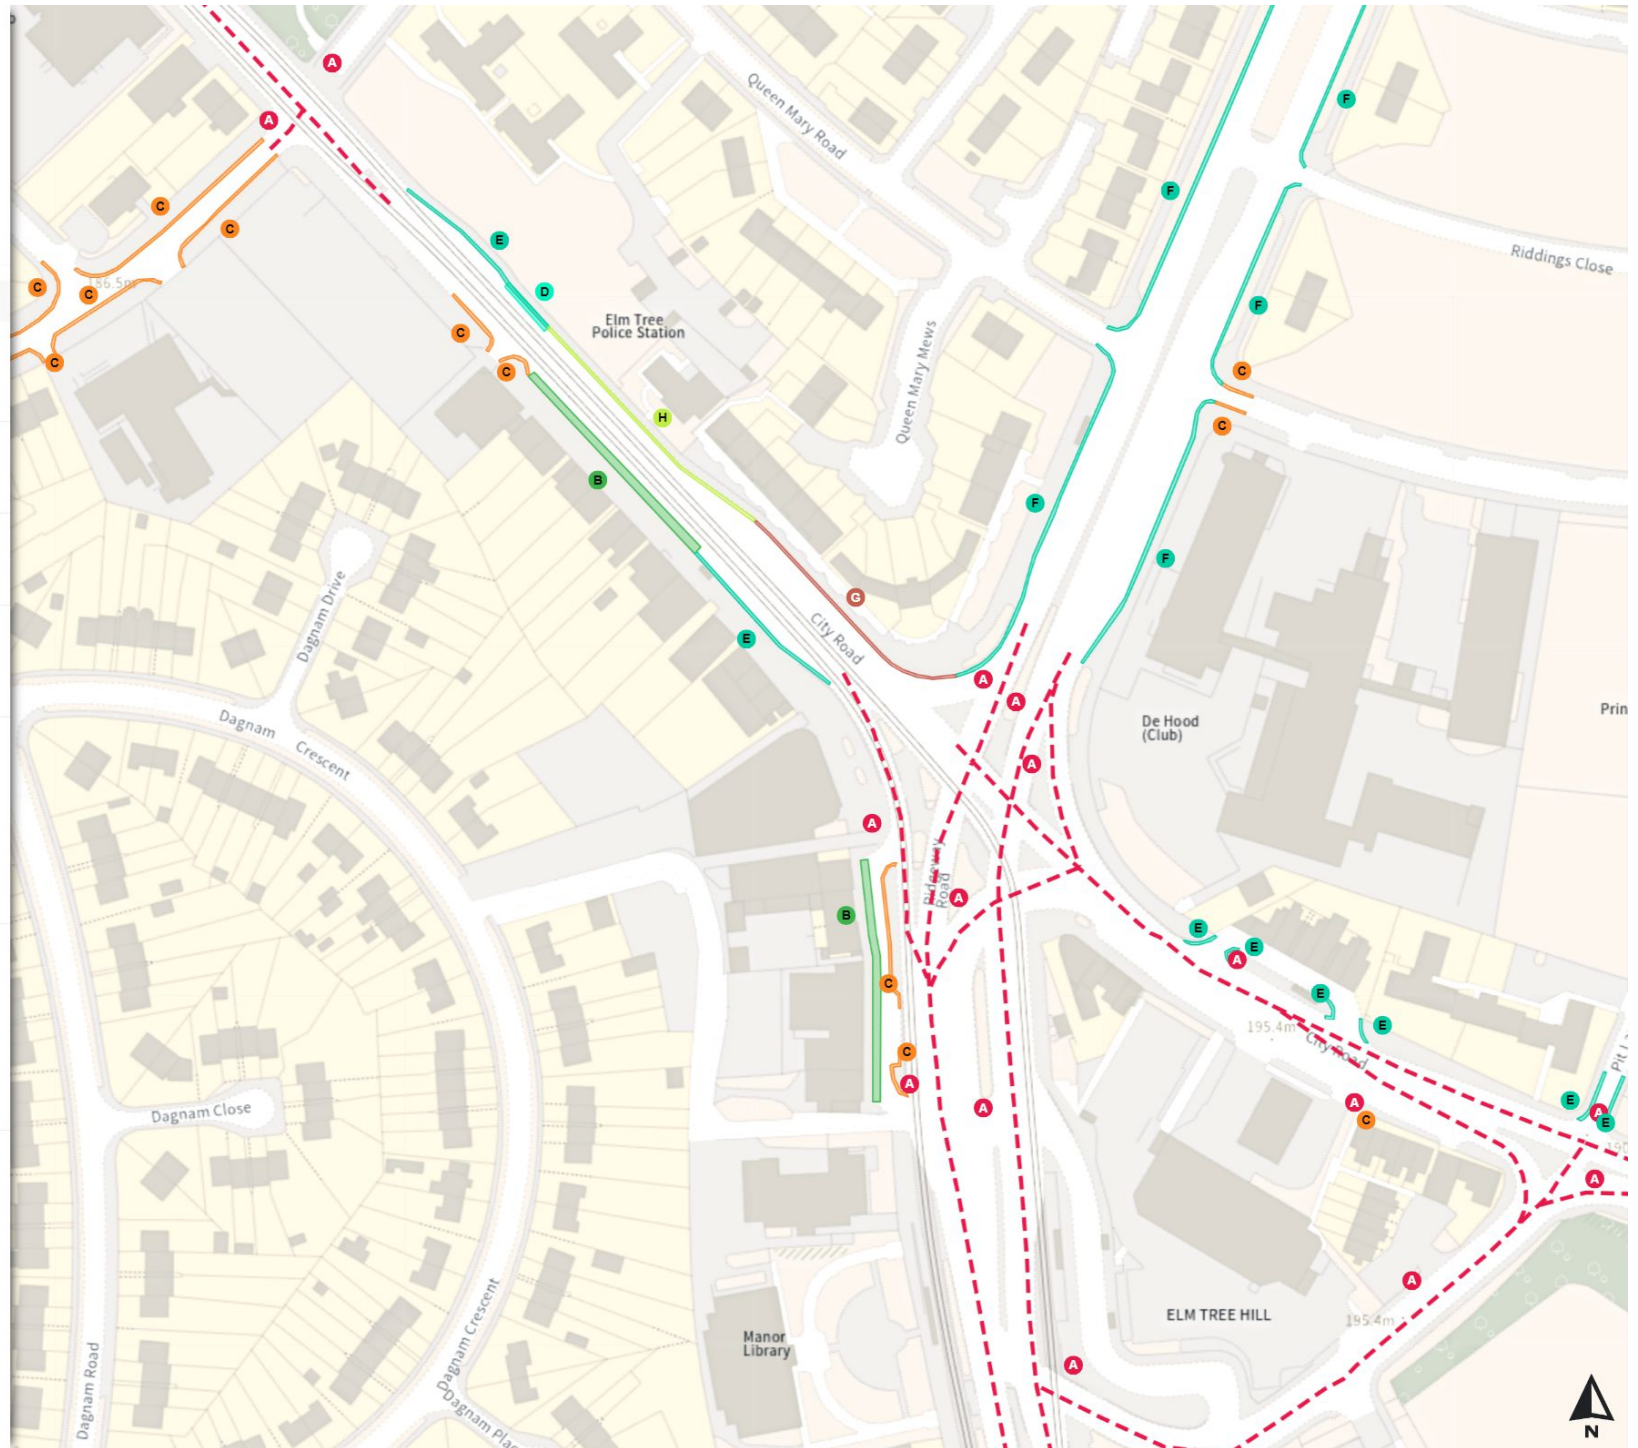

THE SHEFFIELD CITY COUNCIL (STOPPING RESTRICTIONS, WAITING RESTRICTIONS, LOADING RESTRICTIONS & PARKING PLACES) (MAP SCHEDULE) ORDER 2024

Map 528a of 794

Added

- - - Clearway
- A At all times
- Free parking place
- B Mon-Sat 08:00-18:30 🕒 2h 🕒 2h
- No waiting at any time
- C At all times
- Police vehicles stopping area
- D Mon-Fri 00:00-07:30 09:30-16:00 18:30-00:00
  Sat-Sun 00:00-00:00
- Shared
- E No waiting at any time
  At all times
- E No loading
  Mon-Fri 08:00-09:30 16:30-18:30
- Shared
- F No waiting at any time
  At all times
- F No loading
  Mon-Fri 08:00-09:30 16:00-18:30

0 20 40 60m

Scale: 1:1250

North-West: 437862.223, 385242.89
South-East: 438288.465, 384868.931

© Crown copyright and database rights 2024 Ordnance Survey.
You are not permitted to copy, sub-license, distribute or sell any of this data to third parties in any form. Licence number 100018816