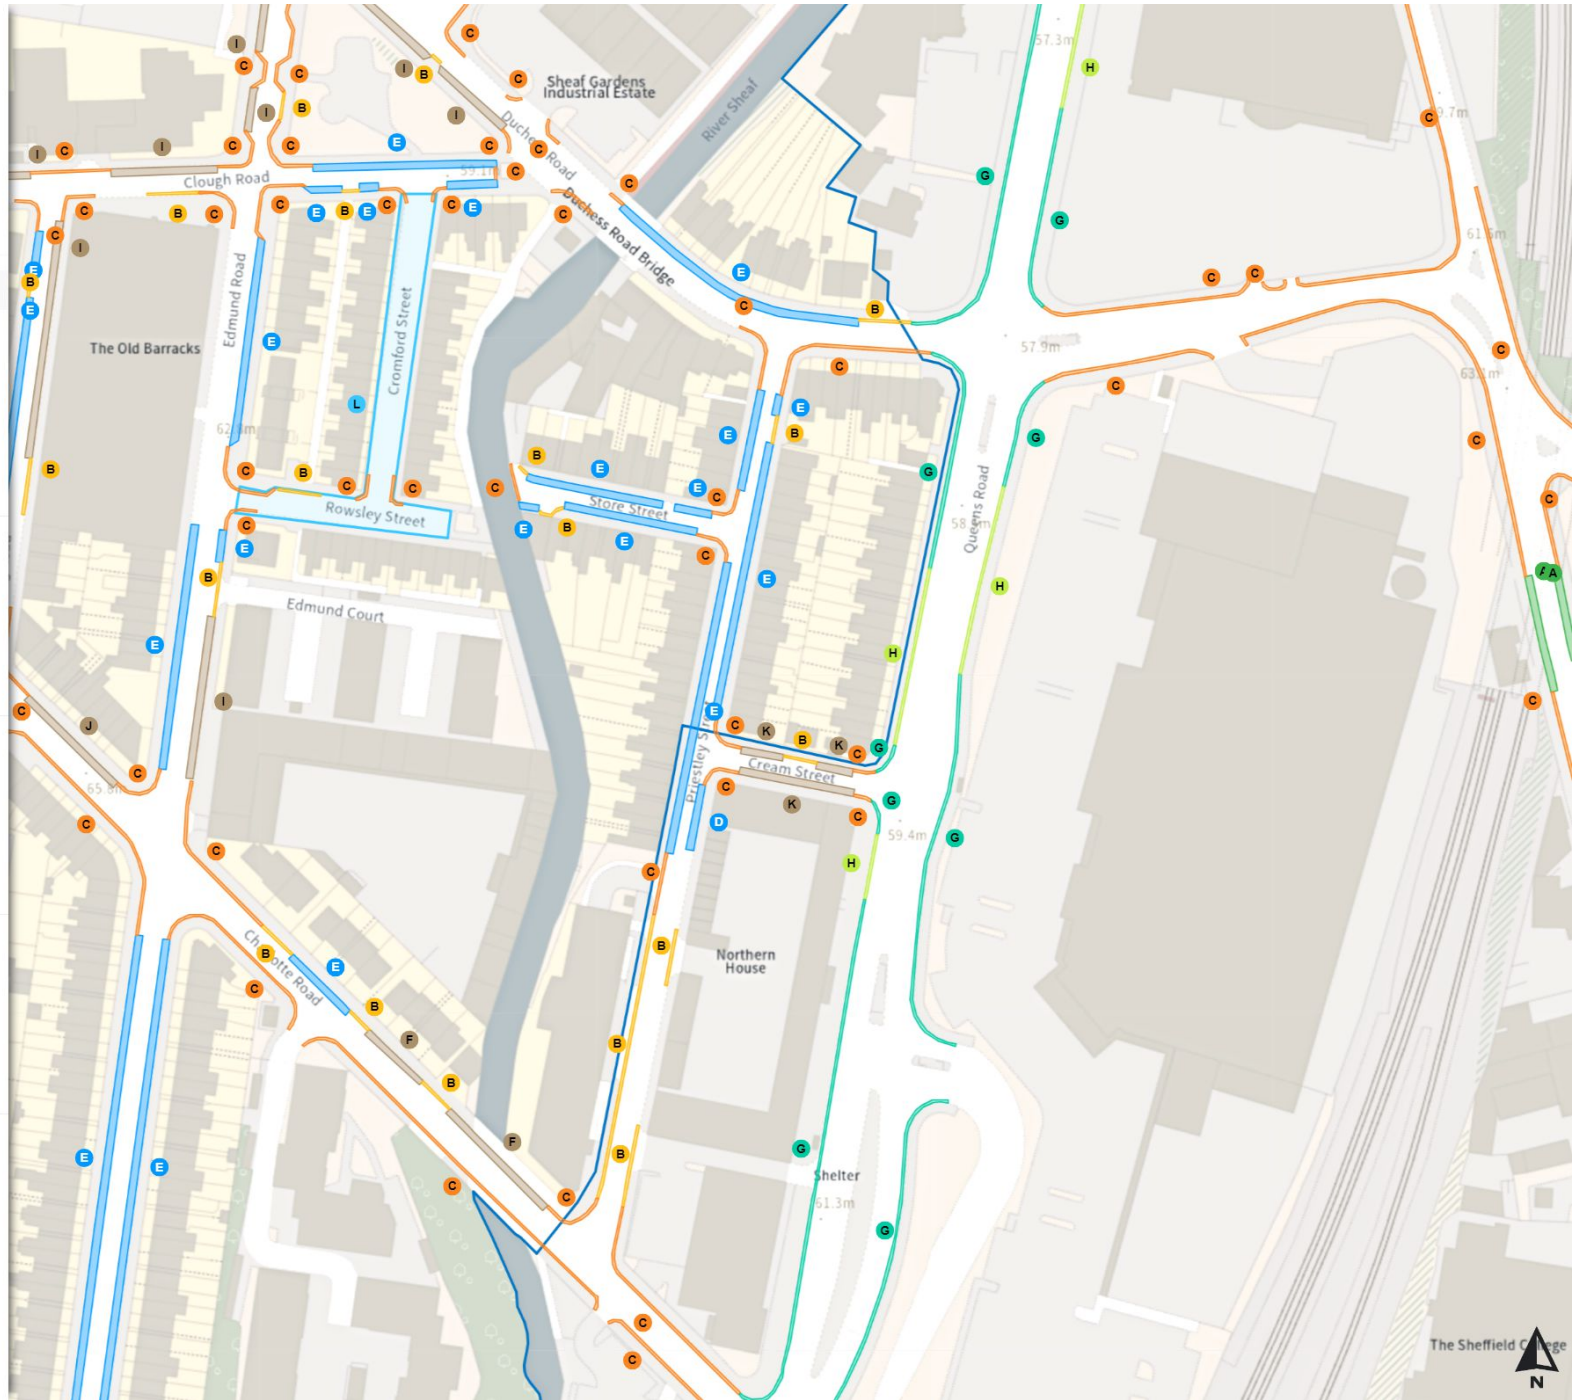

THE SHEFFIELD CITY COUNCIL (STOPPING RESTRICTIONS, WAITING RESTRICTIONS, LOADING RESTRICTIONS & PARKING PLACES) (MAP SCHEDULE) ORDER 2024

Map 439b of 794

Added

- **Shared**
- **H No waiting**
  Mon-Fri 07:30-09:30 16:00-18:30
- **H No loading**
  Mon-Fri 07:30-09:30 16:00-18:30

- **Shared**
- **I Paid-for parking place**
  Mon-Sat 08:00-18:30 10h
- **I Permit holders parking place (Highfield)**
  Mon-Sat 08:00-18:30

- **Shared**
- **J Paid-for parking place**
  Mon-Sat 08:00-18:30 4h
- **J Permit holders parking place (Highfield)**
  Mon-Sat 08:00-18:30

- **Shared**
- **K Free parking place**
  Mon-Sat 08:00-18:30 1h 1h
- **K Permit holders parking place**
  Mon-Sat 08:00-18:30

0 20 40 60m

Scale: 1:1250

North-West: 435513.007, 386332.856
South-East: 435938.965, 385958.776

© Crown copyright and database rights 2024 Ordnance Survey.
You are not permitted to copy, sub-license, distribute or sell any of this data to third parties in any form. Licence number 100018816