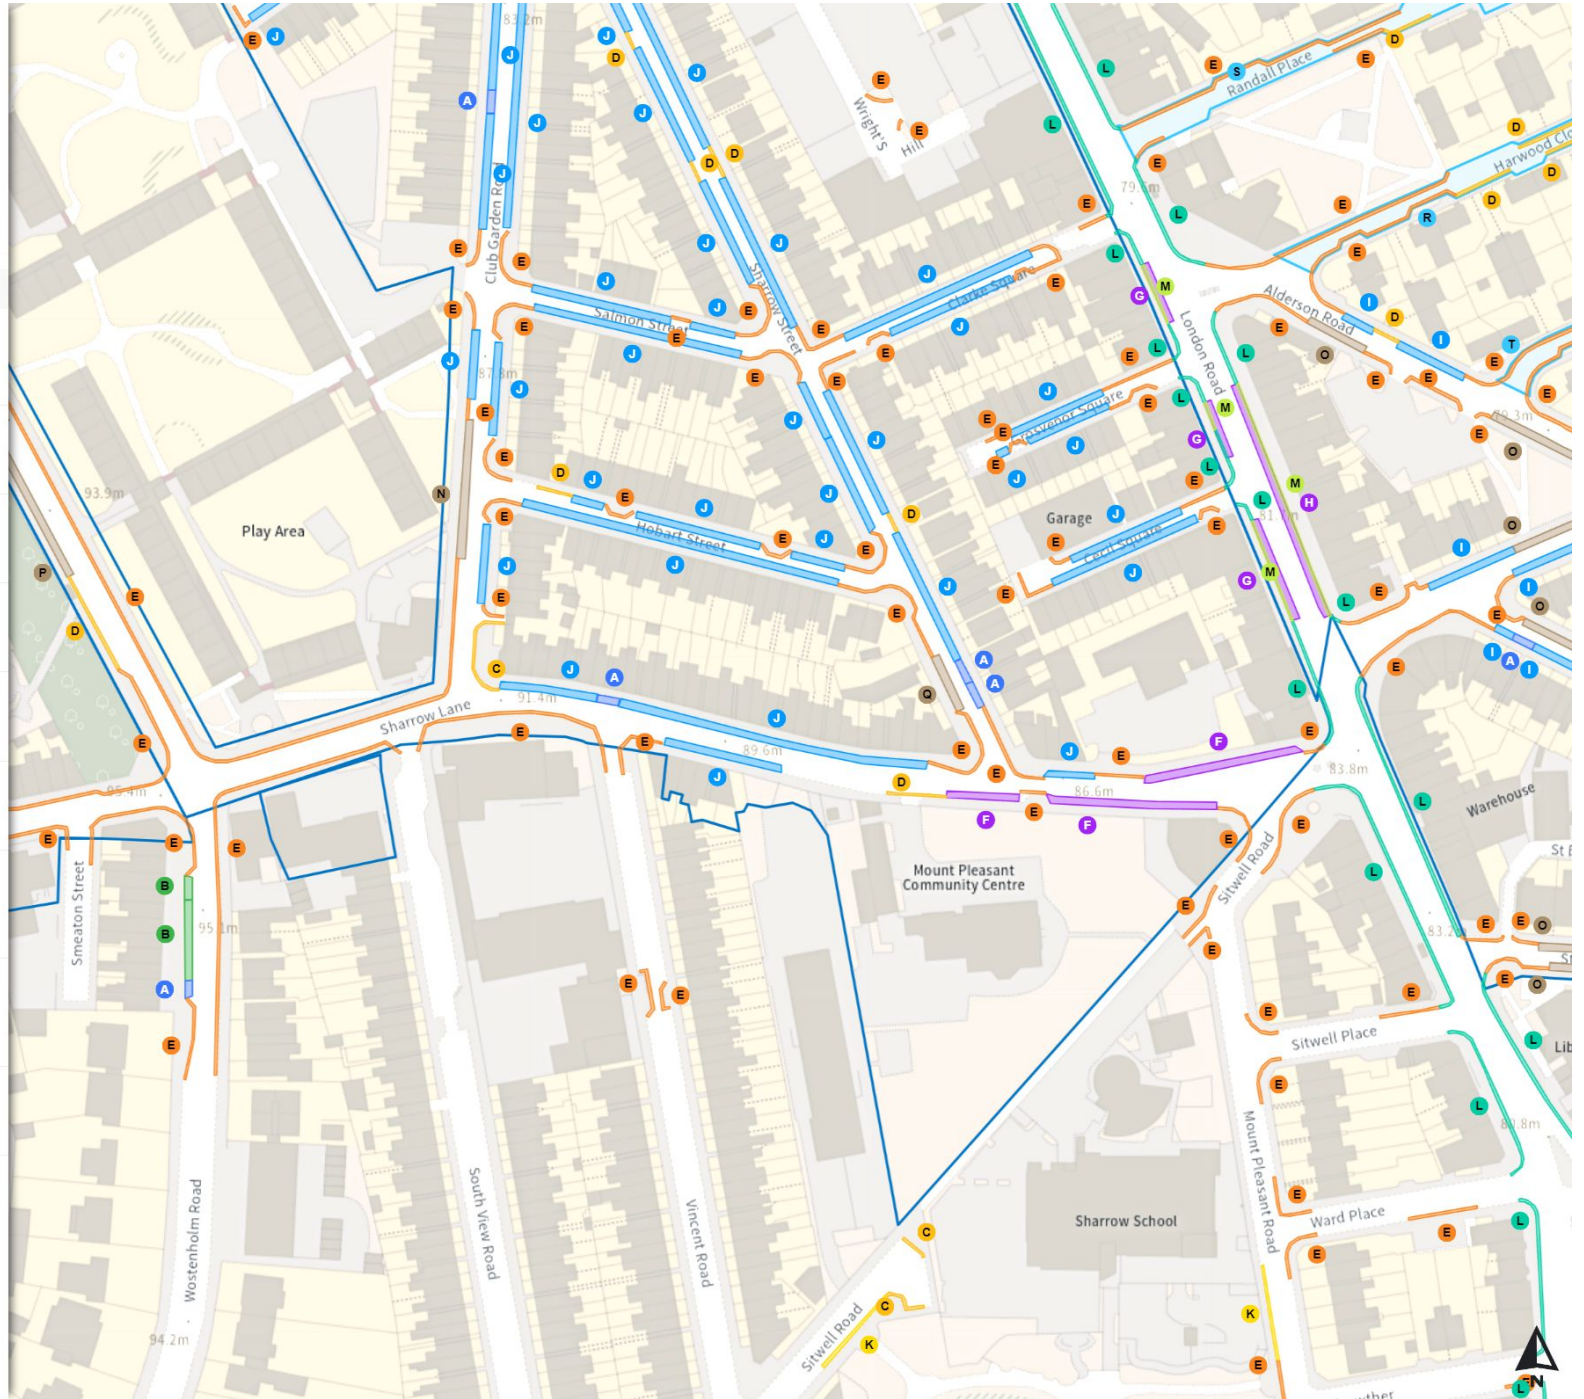

THE SHEFFIELD CITY COUNCIL (STOPPING RESTRICTIONS, WAITING RESTRICTIONS, LOADING RESTRICTIONS & PARKING PLACES) (MAP SCHEDULE) ORDER 2024

Map 466a of 794

Added

Disabled persons' badge holders parking place

At all times

Free parking place

Mon-Sat 08:00-18:30 ⌚ 2h ⌚ 2h

No waiting

Mon-Fri 08:00-18:30

No waiting

Mon-Sat 08:00-18:30

No waiting at any time

At all times

Paid-for parking place

Mon-Sat 08:00-18:30 ⌚ 4h

Paid-for parking place

Mon-Fri 09:30-16:00 ⌚ 1h ⌚ 1h
Sat 08:00-18:30 ⌚ 1h ⌚ 1h

Paid-for parking place

Mon-Fri 09:30-16:00 ⌚ 2h ⌚ 2h
Sat 08:00-18:30 ⌚ 2h ⌚ 2h

Permit holders parking place (Highfield)

Mon-Sat 08:00-18:30

0 20 40 60m

Scale: 1:1250

North-West: 434619.318, 385956.841
South-East: 435045.238, 385582.652

© Crown copyright and database rights 2024 Ordnance Survey.
You are not permitted to copy, sub-license, distribute or sell any of this data to third parties in any form. Licence number 100018816