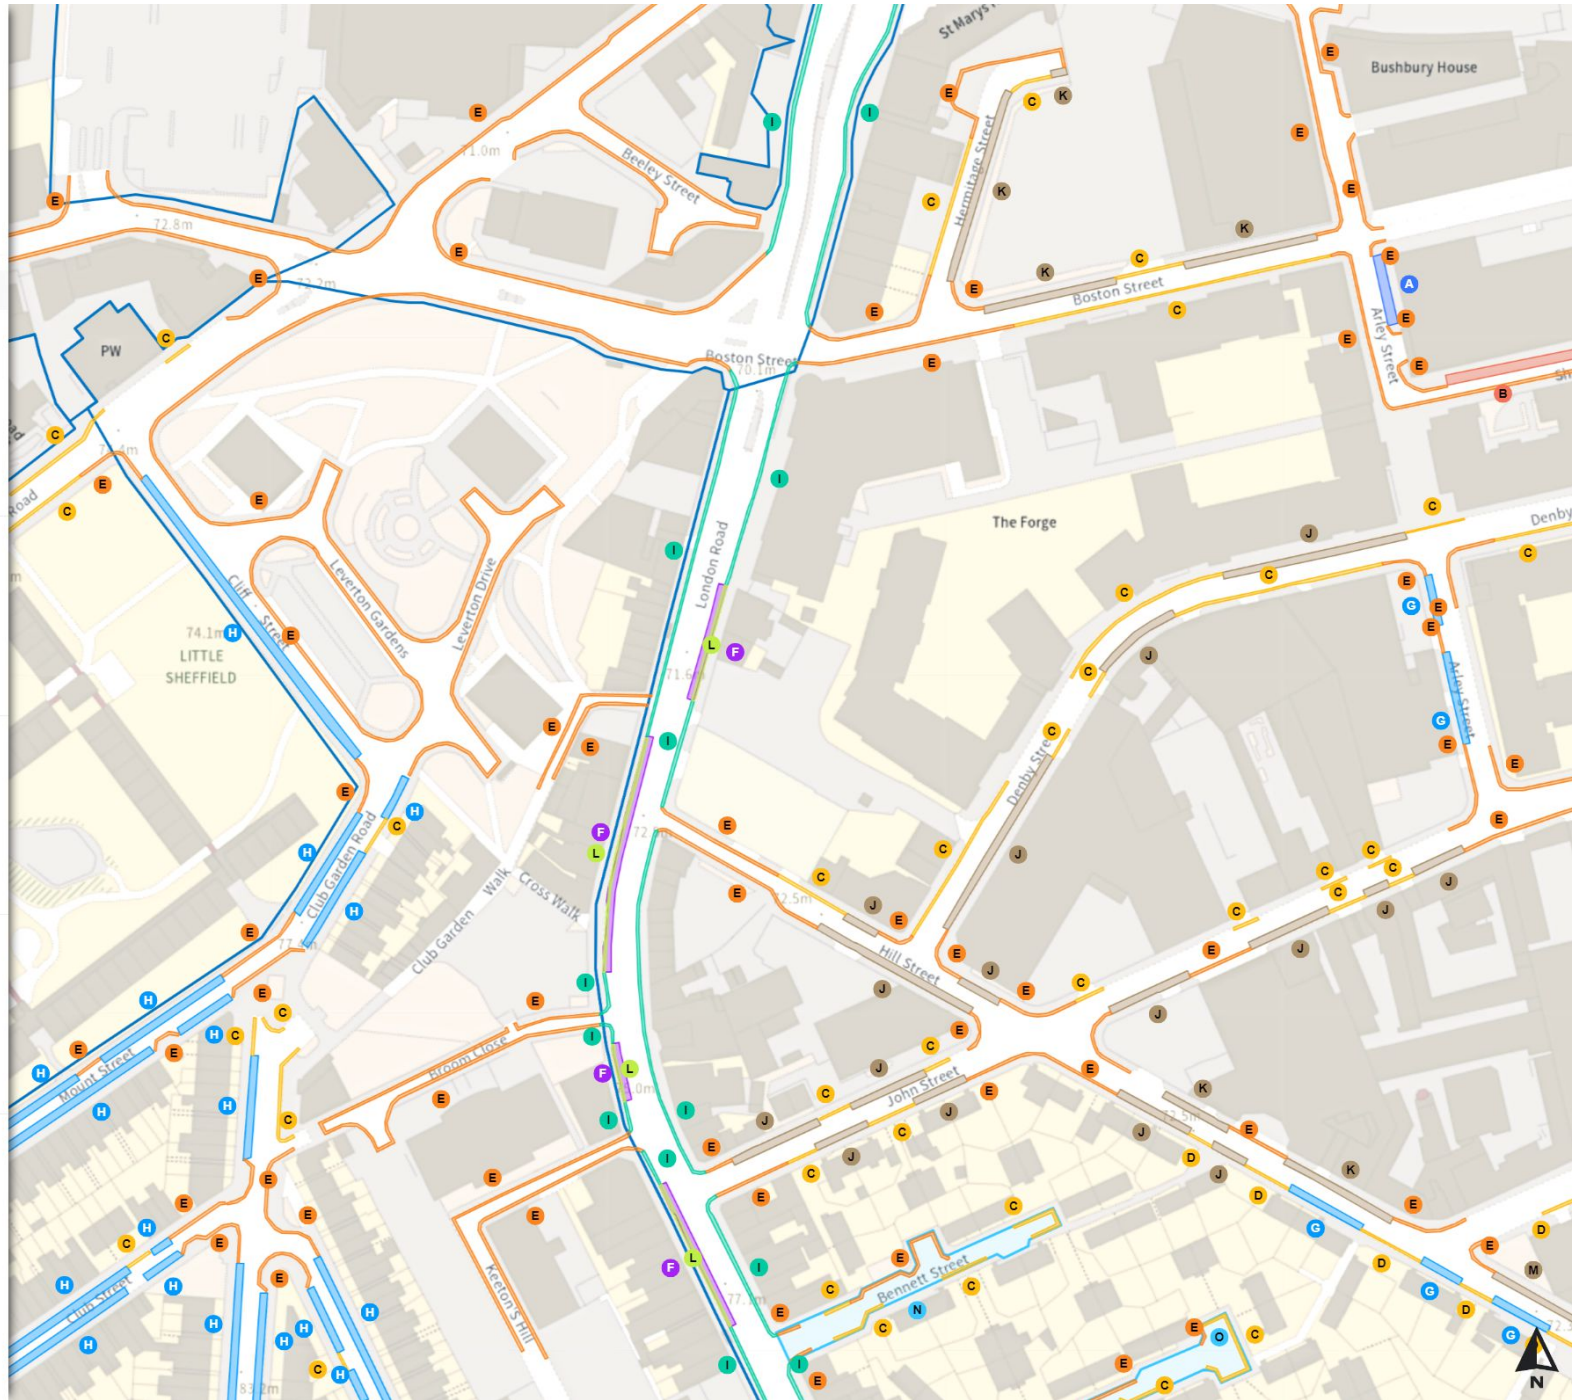

0 20 40 60m

Scale: 1:1250

North-West: 434688.017, 386326.78  
South-East: 435113.909, 385952.625

© Crown copyright and database rights 2024 Ordnance Survey.  
You are not permitted to copy, sub-license, distribute or sell any of this data to third parties in any form. Licence number 100018816