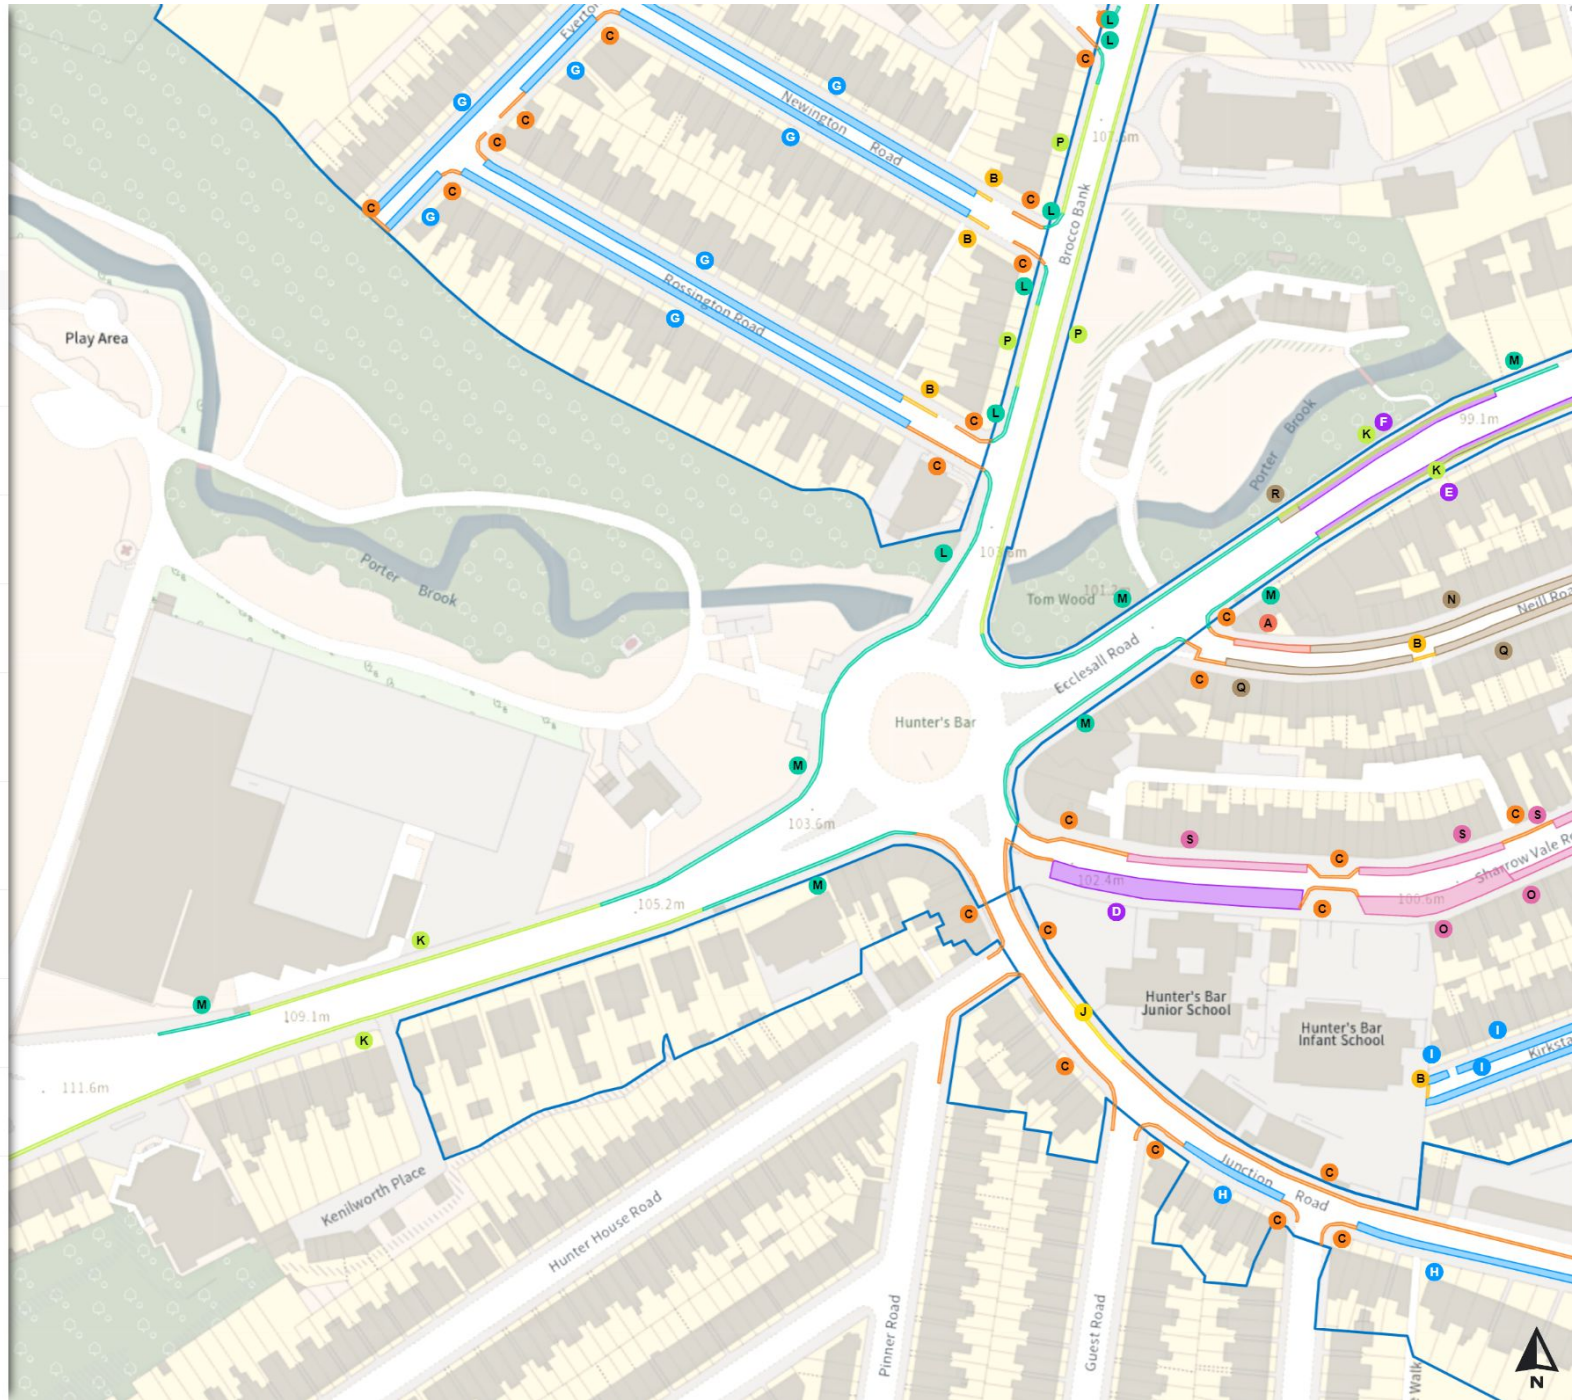

THE SHEFFIELD CITY COUNCIL (STOPPING RESTRICTIONS, WAITING RESTRICTIONS, LOADING RESTRICTIONS & PARKING PLACES) (MAP SCHEDULE) ORDER 2024

Map 462a of 794

Added

Loading place

A Mon-Sat 08:00-18:30

No waiting

B Mon-Sat 08:00-18:30

No waiting at any time

C At all times

Paid-for parking place

V Mon-Sat 08:00-20:30 4h

Paid-for parking place

E Mon-Fri 09:30-16:00 2h
Sat 08:00-18:30 2h

Paid-for parking place

F Mon-Fri 09:30-16:00 4h
Sat 08:00-18:30 4h

Permit holders parking place (Endcliffe)

G Mon-Sat 08:00-18:30

Permit holders parking place (Porter Brook)

H Mon-Fri 08:00-18:30

Permit holders parking place (Sharrow Vale Centre)

I Mon-Sat 08:00-20:30

0 20 40 60m

Scale: 1:1250

North-West: 432969.208, 385945.143
South-East: 433394.998, 385570.806

© Crown copyright and database rights 2024 Ordnance Survey.
You are not permitted to copy, sub-license, distribute or sell any of this data to third parties in any form. Licence number 100018816