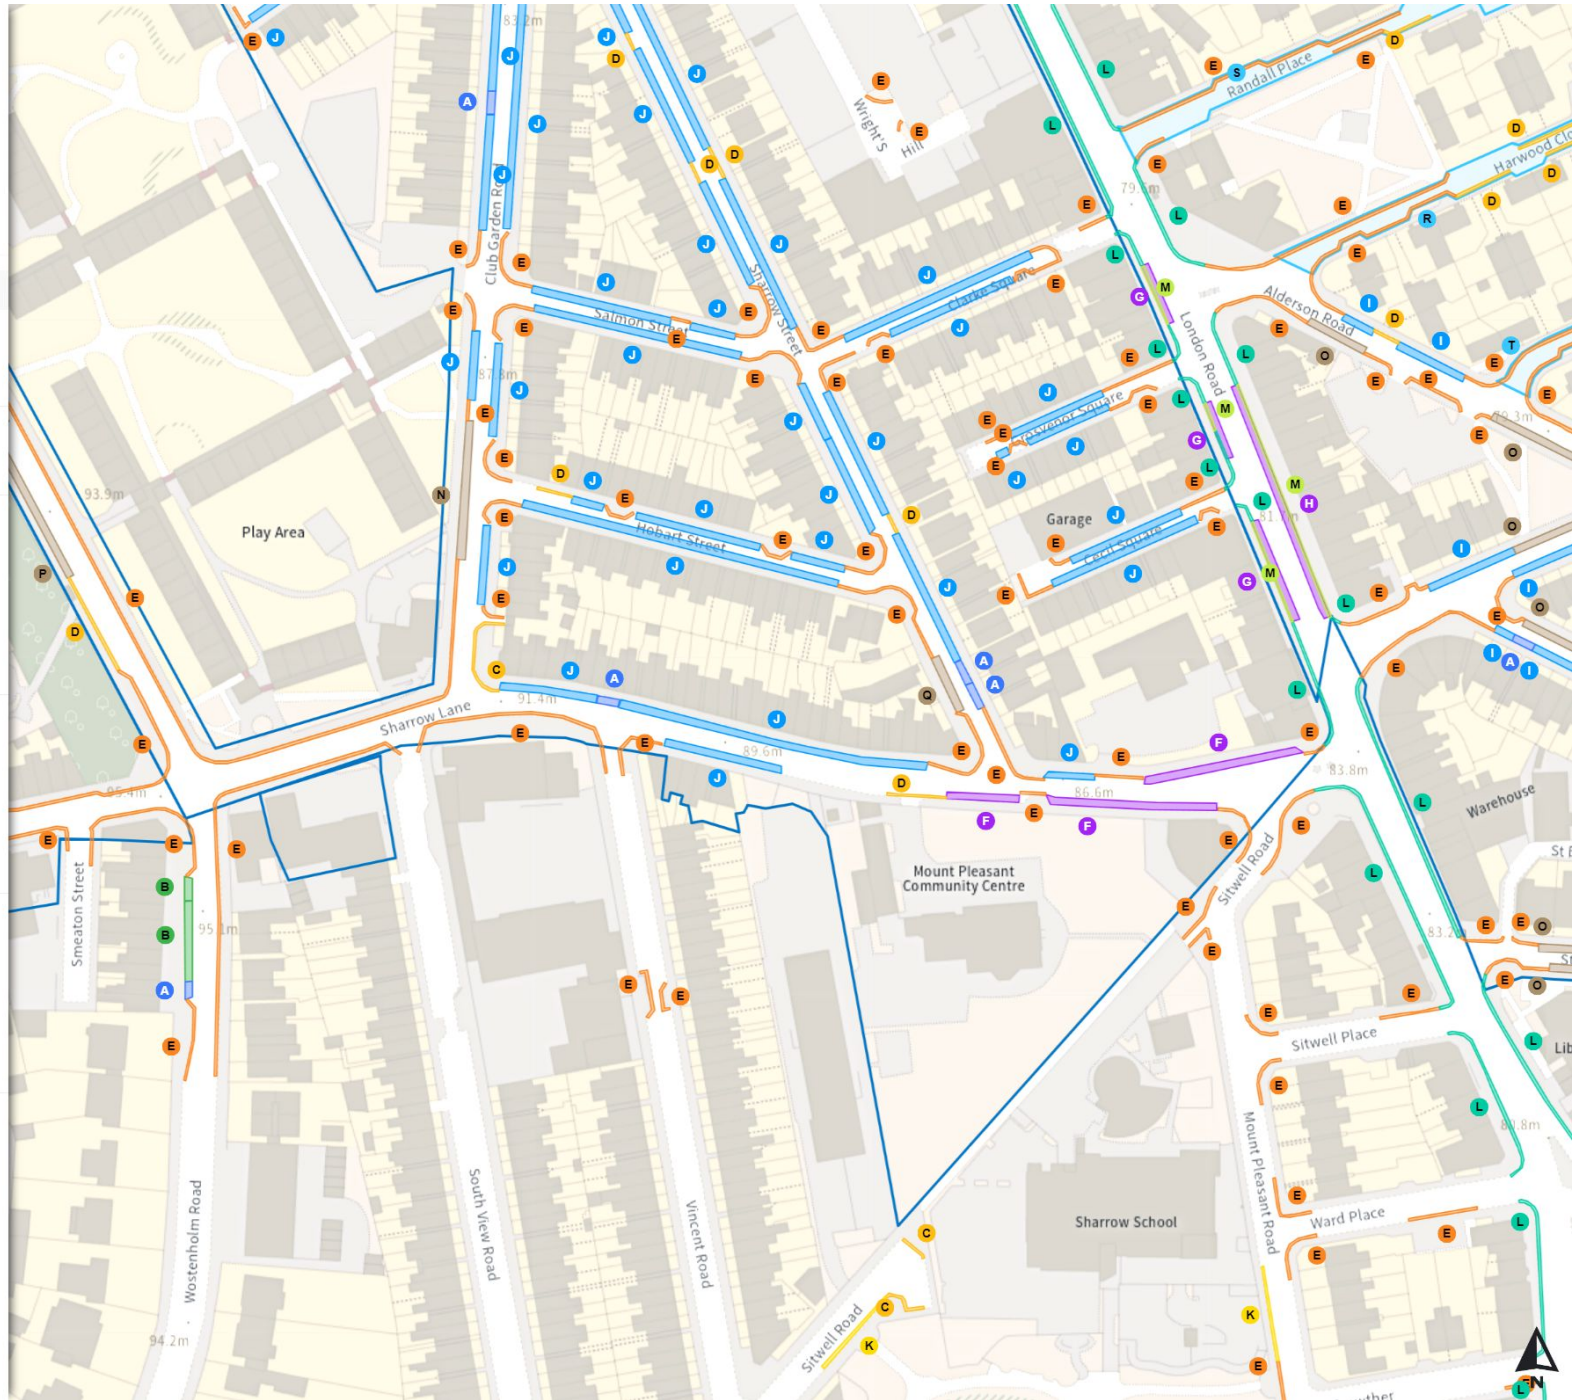

THE SHEFFIELD CITY COUNCIL (STOPPING RESTRICTIONS, WAITING RESTRICTIONS, LOADING RESTRICTIONS & PARKING PLACES) (MAP SCHEDULE) ORDER 2024

Map 466b of 794

Added

Permit holders parking place (Landsdowne)

Mon-Sat 08:00-18:30

Prohibition of stopping on school entrance markings

At all times

Shared

No waiting at any time

At all times

No loading

Mon-Fri 07:30-09:30 16:00-18:30

Shared

No waiting

Mon-Fri 07:30-09:30 16:00-18:30

No loading

Mon-Fri 07:30-09:30 16:00-18:30

Shared

Paid-for parking place

Mon-Sat 08:00-18:30 2h

Permit holders parking place (Landsdowne)

Mon-Sat 08:00-18:30

0 20 40 60m

Scale: 1:1250

North-West: 434619.318, 385956.841
South-East: 435045.238, 385582.652

© Crown copyright and database rights 2024 Ordnance Survey. You are not permitted to copy, sub-license, distribute or sell any of this data to third parties in any form. Licence number 100018816