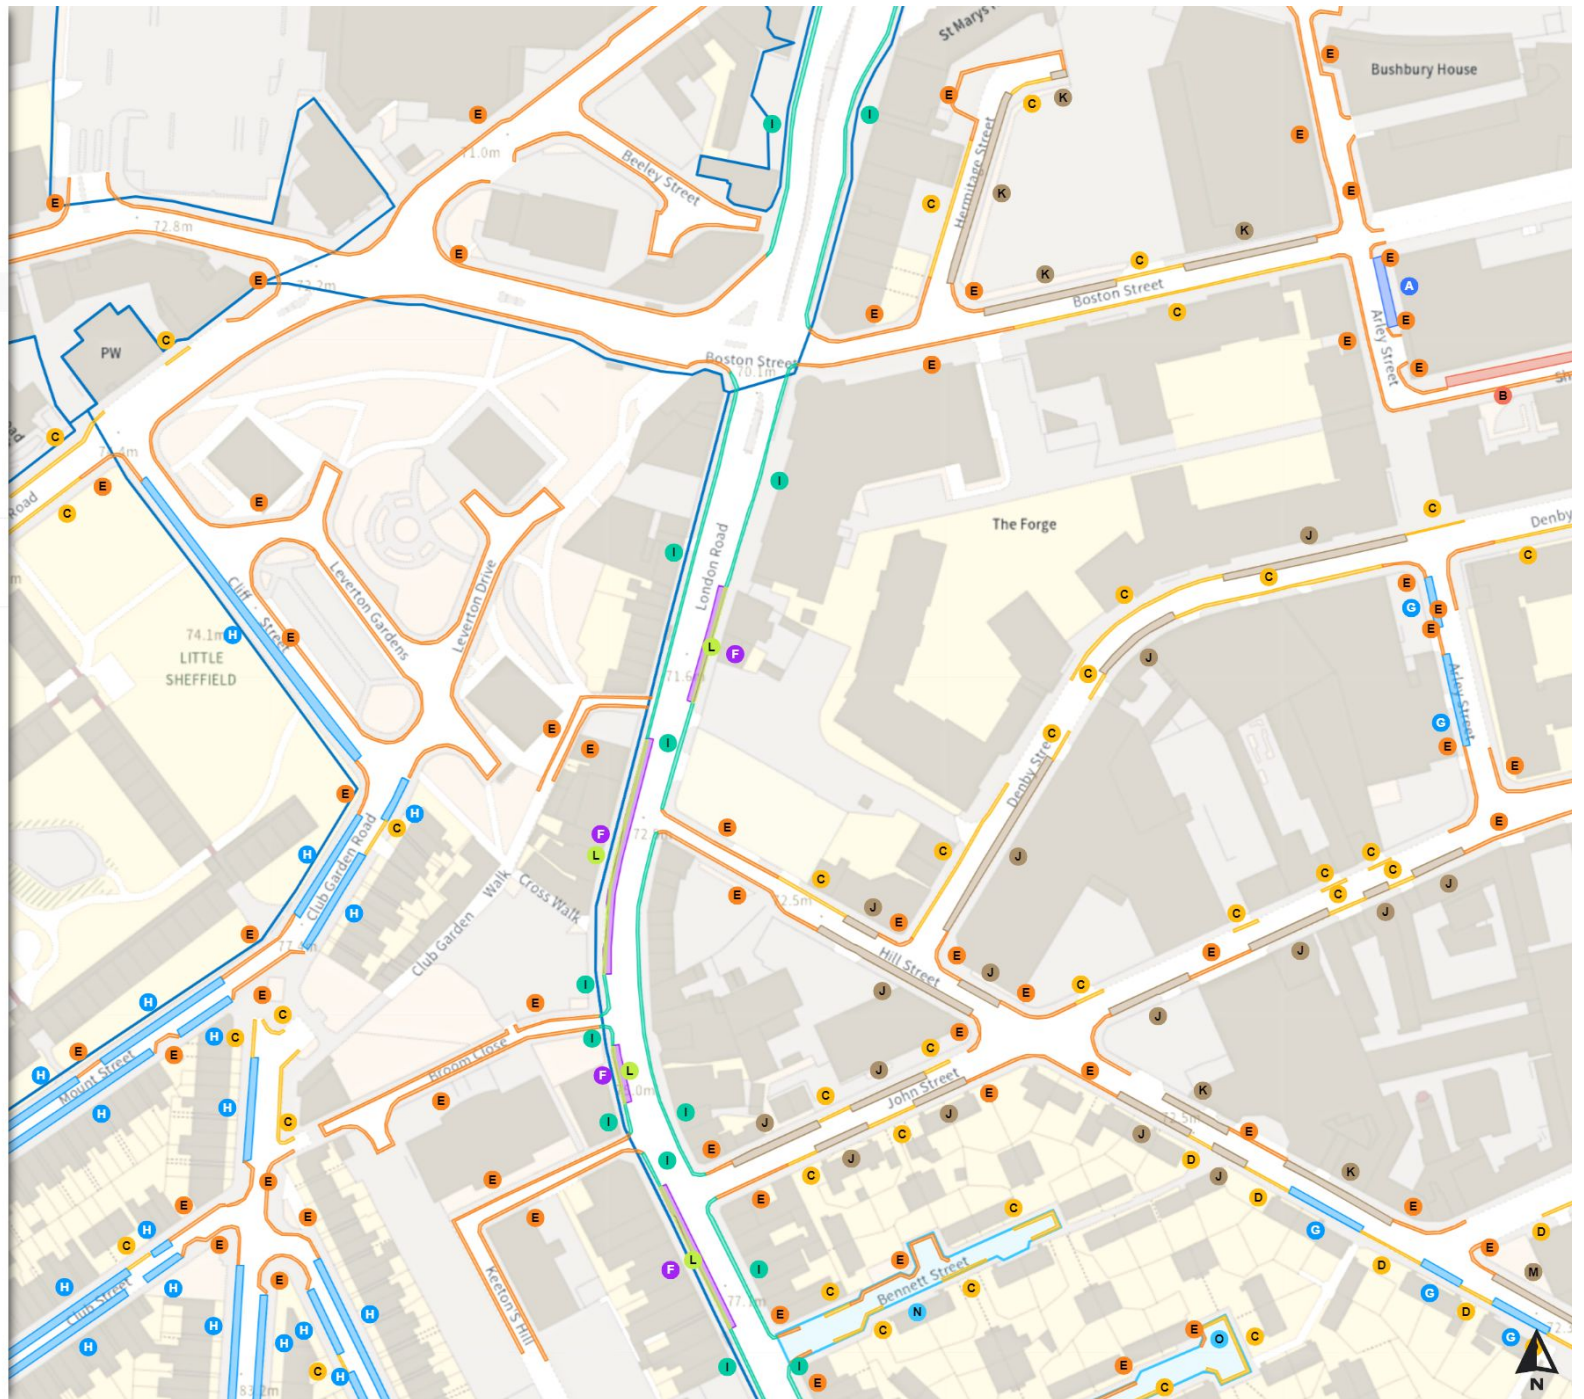

THE SHEFFIELD CITY COUNCIL (STOPPING RESTRICTIONS, WAITING RESTRICTIONS, LOADING RESTRICTIONS & PARKING PLACES) (MAP SCHEDULE) ORDER 2024

Map 437c of 794

Added

- Shared
- Paid-for parking place
  Mon-Sat 08:00-18:30 10h
- Permit holders parking place (Highfield)
  Mon-Sat 08:00-18:30
- Permit Parking Area (Bennett Street (Highfield))
  Mon-Sat 08:00-18:30
- Permit Parking Area (Randall Place (Highfield))
  Mon-Sat 08:00-18:30

Scale: 1:1250
North-West: 434688.017, 386326.78
South-East: 435113.909, 385952.625

© Crown copyright and database rights 2024 Ordnance Survey.
You are not permitted to copy, sub-license, distribute or sell any of this data to third parties in any form. Licence number 100018816