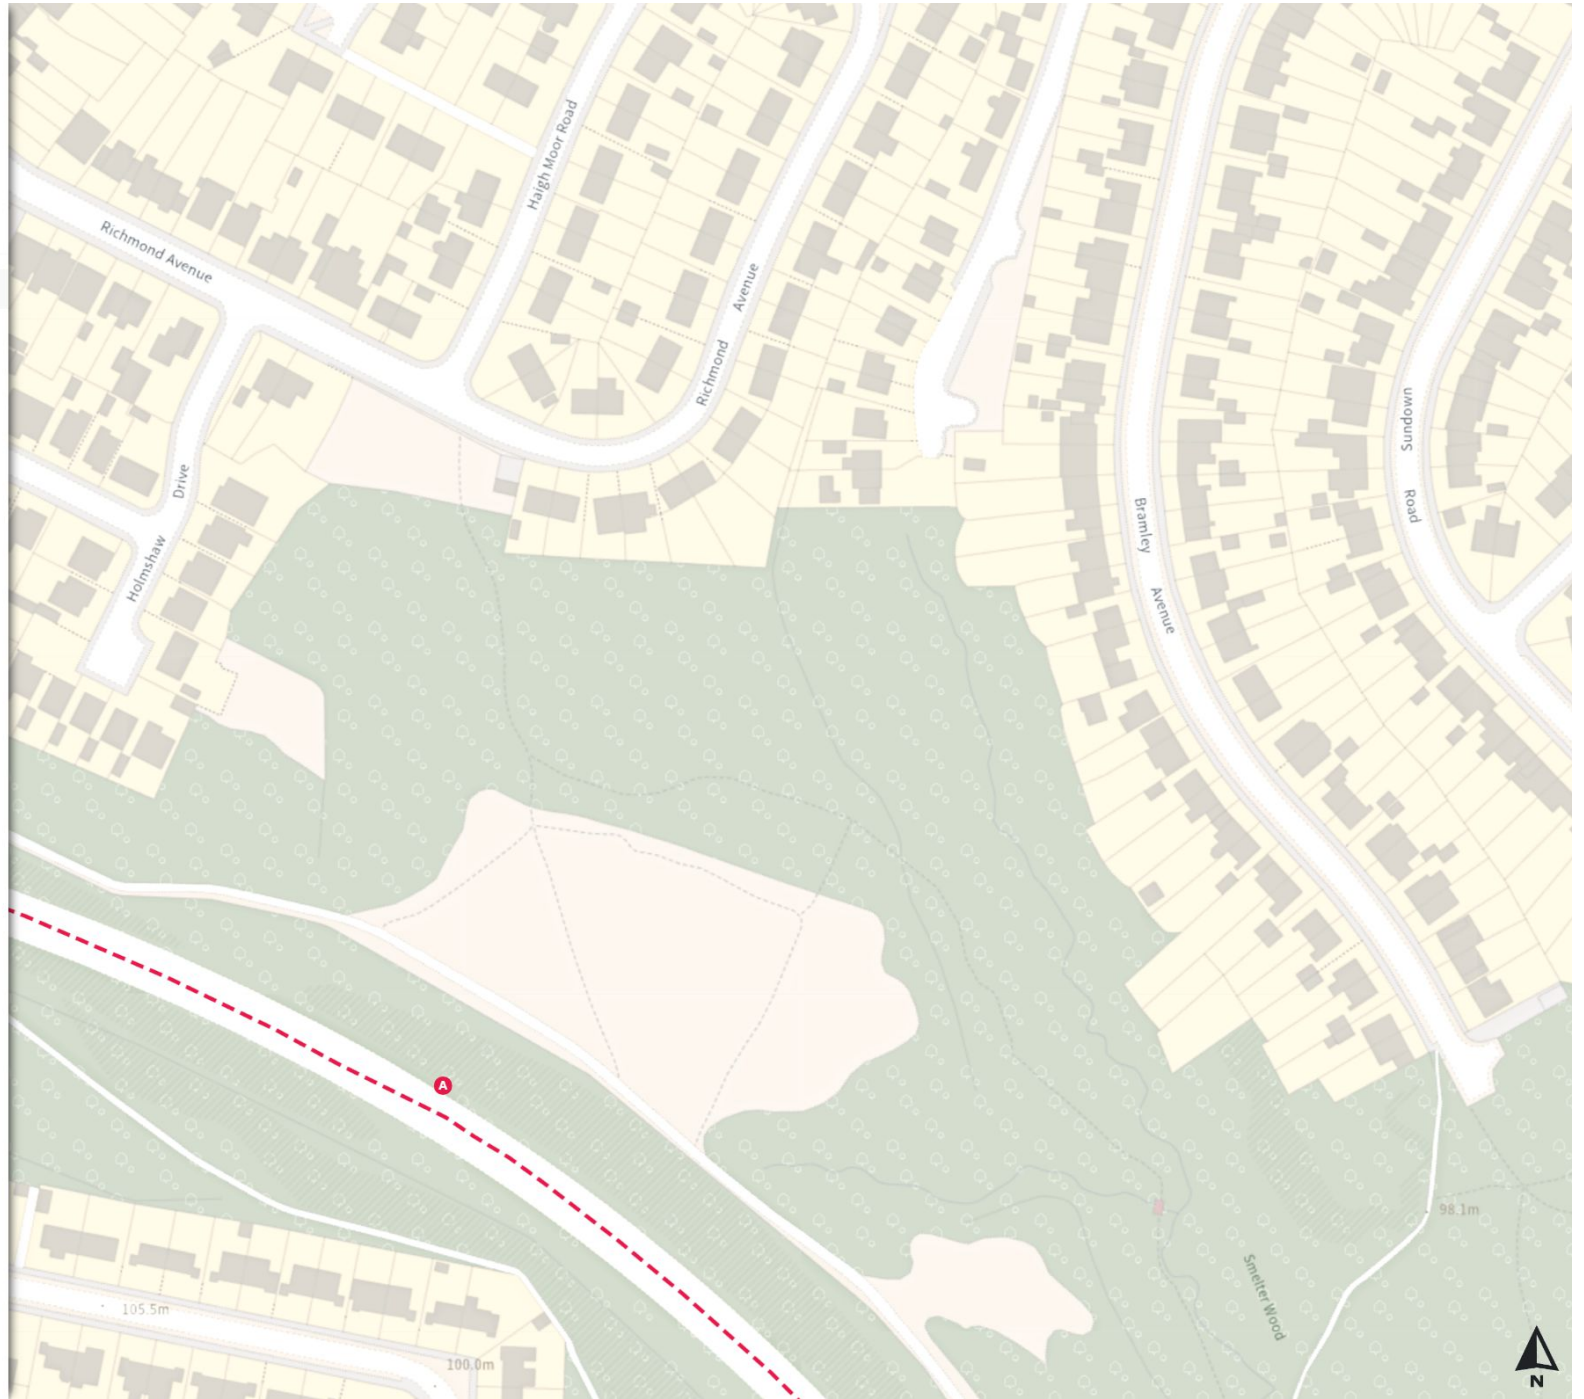

THE SHEFFIELD CITY COUNCIL (STOPPING RESTRICTIONS, WAITING RESTRICTIONS, LOADING RESTRICTIONS & PARKING PLACES) (MAP SCHEDULE) ORDER 2024

Map 479 of 794

Added

- Clearway
- Ⓐ At all times

0 20 40 60m

Scale: 1:1250

North-West: 440394.867, 386002.302
South-East: 440821.244, 385628.629

© Crown copyright and database rights 2024 Ordnance Survey.
You are not permitted to copy, sub-license, distribute or sell any of this data to third parties in any form. Licence number 100018816