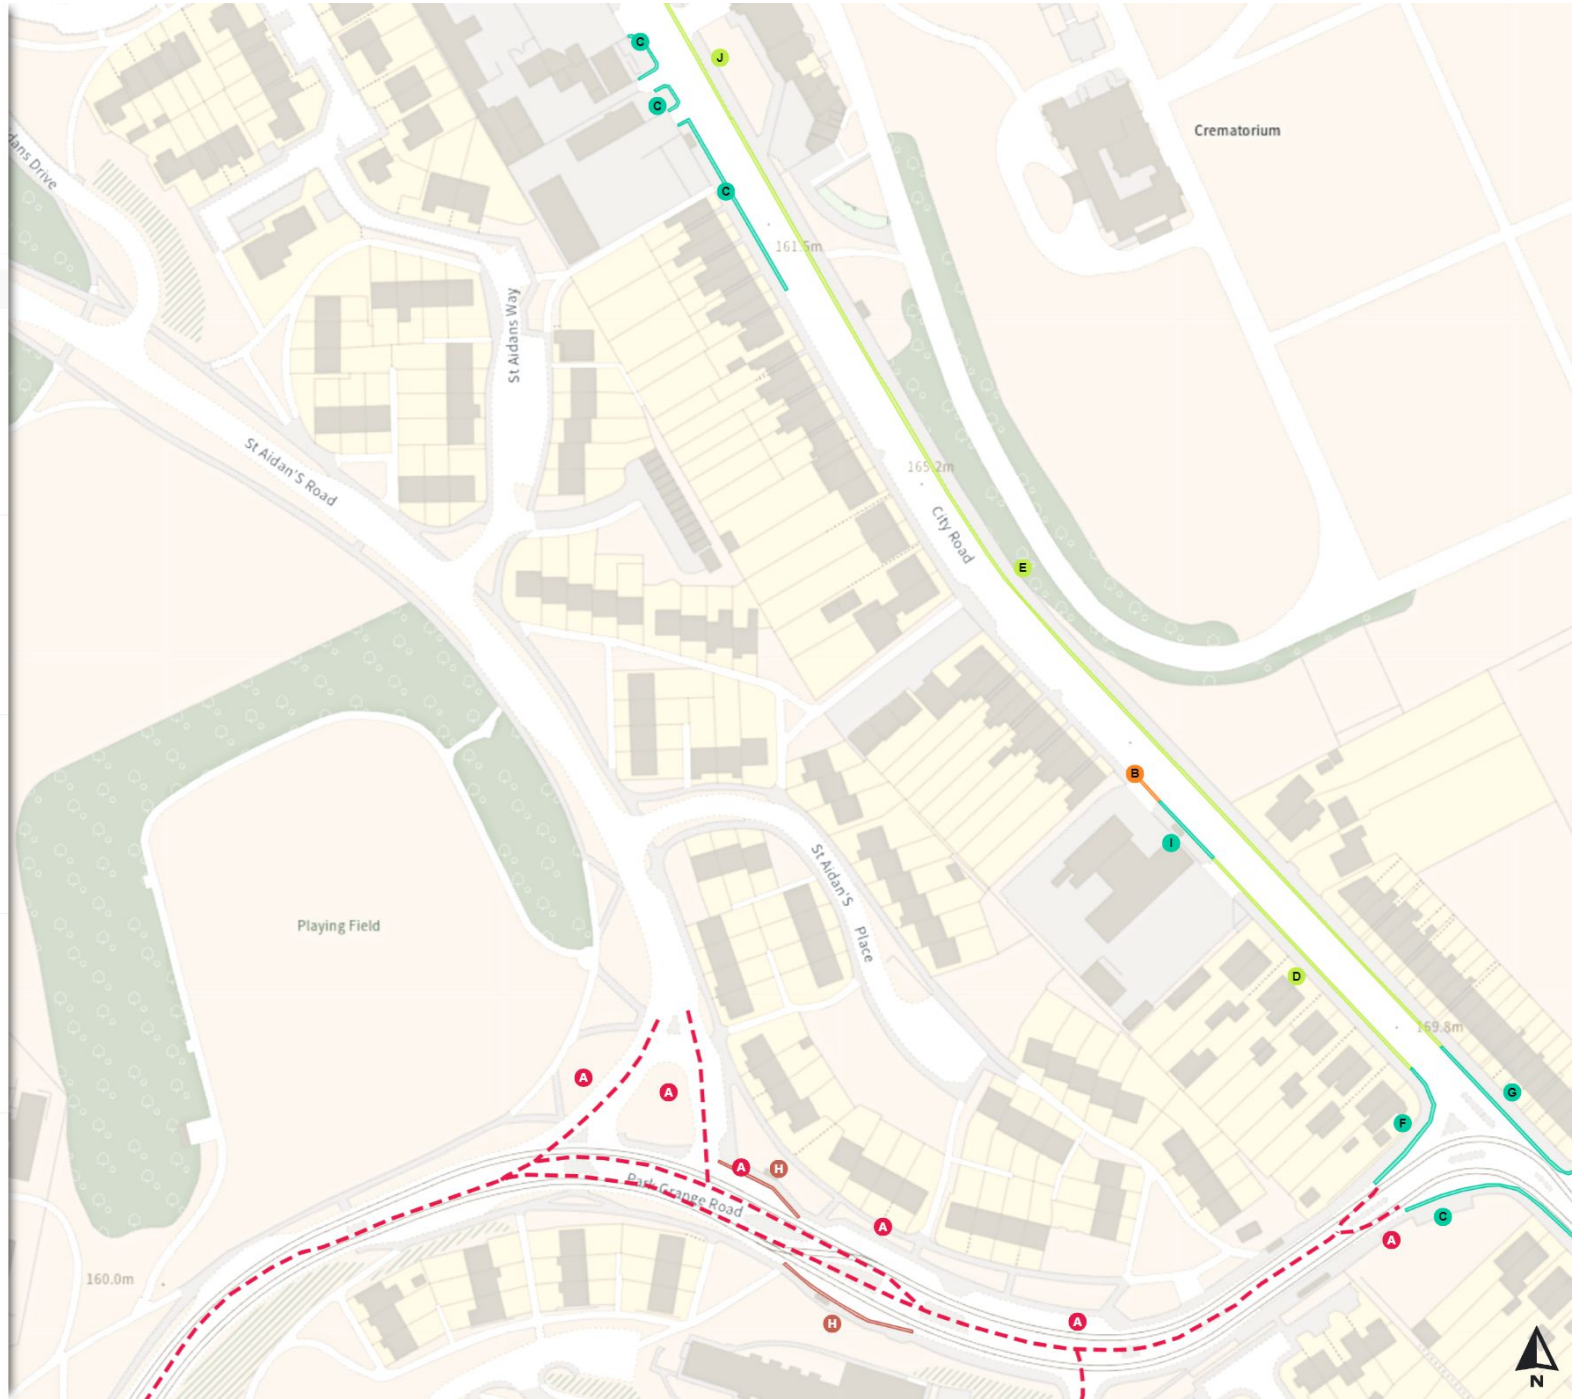

Shared  
No waiting at any time  
At all times

No loading  
Mon-Fri 08:00-09:30 16:00-18:30

0 20 40 60m

Scale: 1:1250

North-West: 437094.658, 385975.466  
South-East: 437520.774, 385601.497

© Crown copyright and database rights 2024 Ordnance Survey. You are not permitted to copy, sub-license, distribute or sell any of this data to third parties in any form. Licence number 100018816