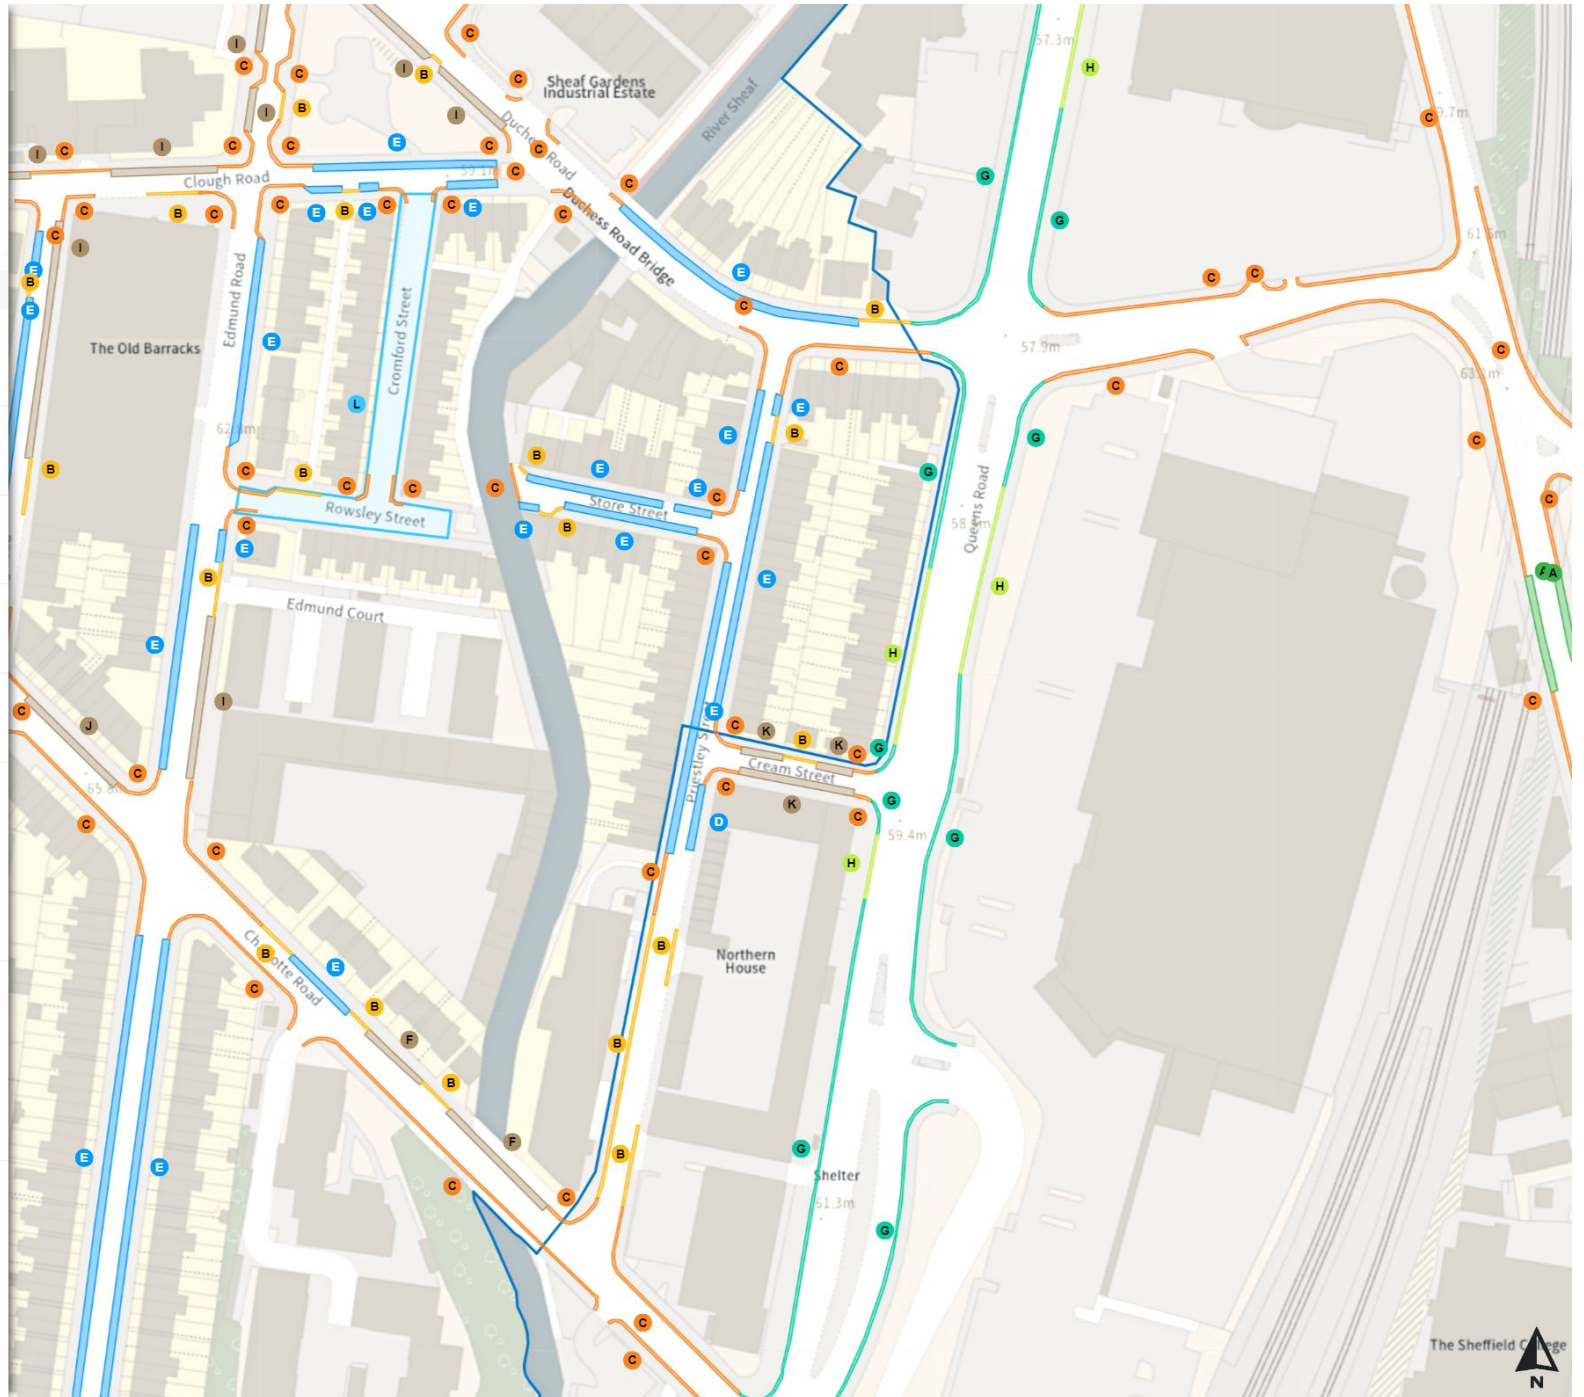

Mon-Fri 07:30-09:30 16:00-18:30

0 20 40 60m

Scale: 1:1250

North-West: 435513.007, 386332.856

South-East: 435938.965, 385958.776

© Crown copyright and database rights 2024 Ordnance Survey. You are not permitted to copy, sub-license, distribute or sell any of this data to third parties in any form. Licence number 100018816