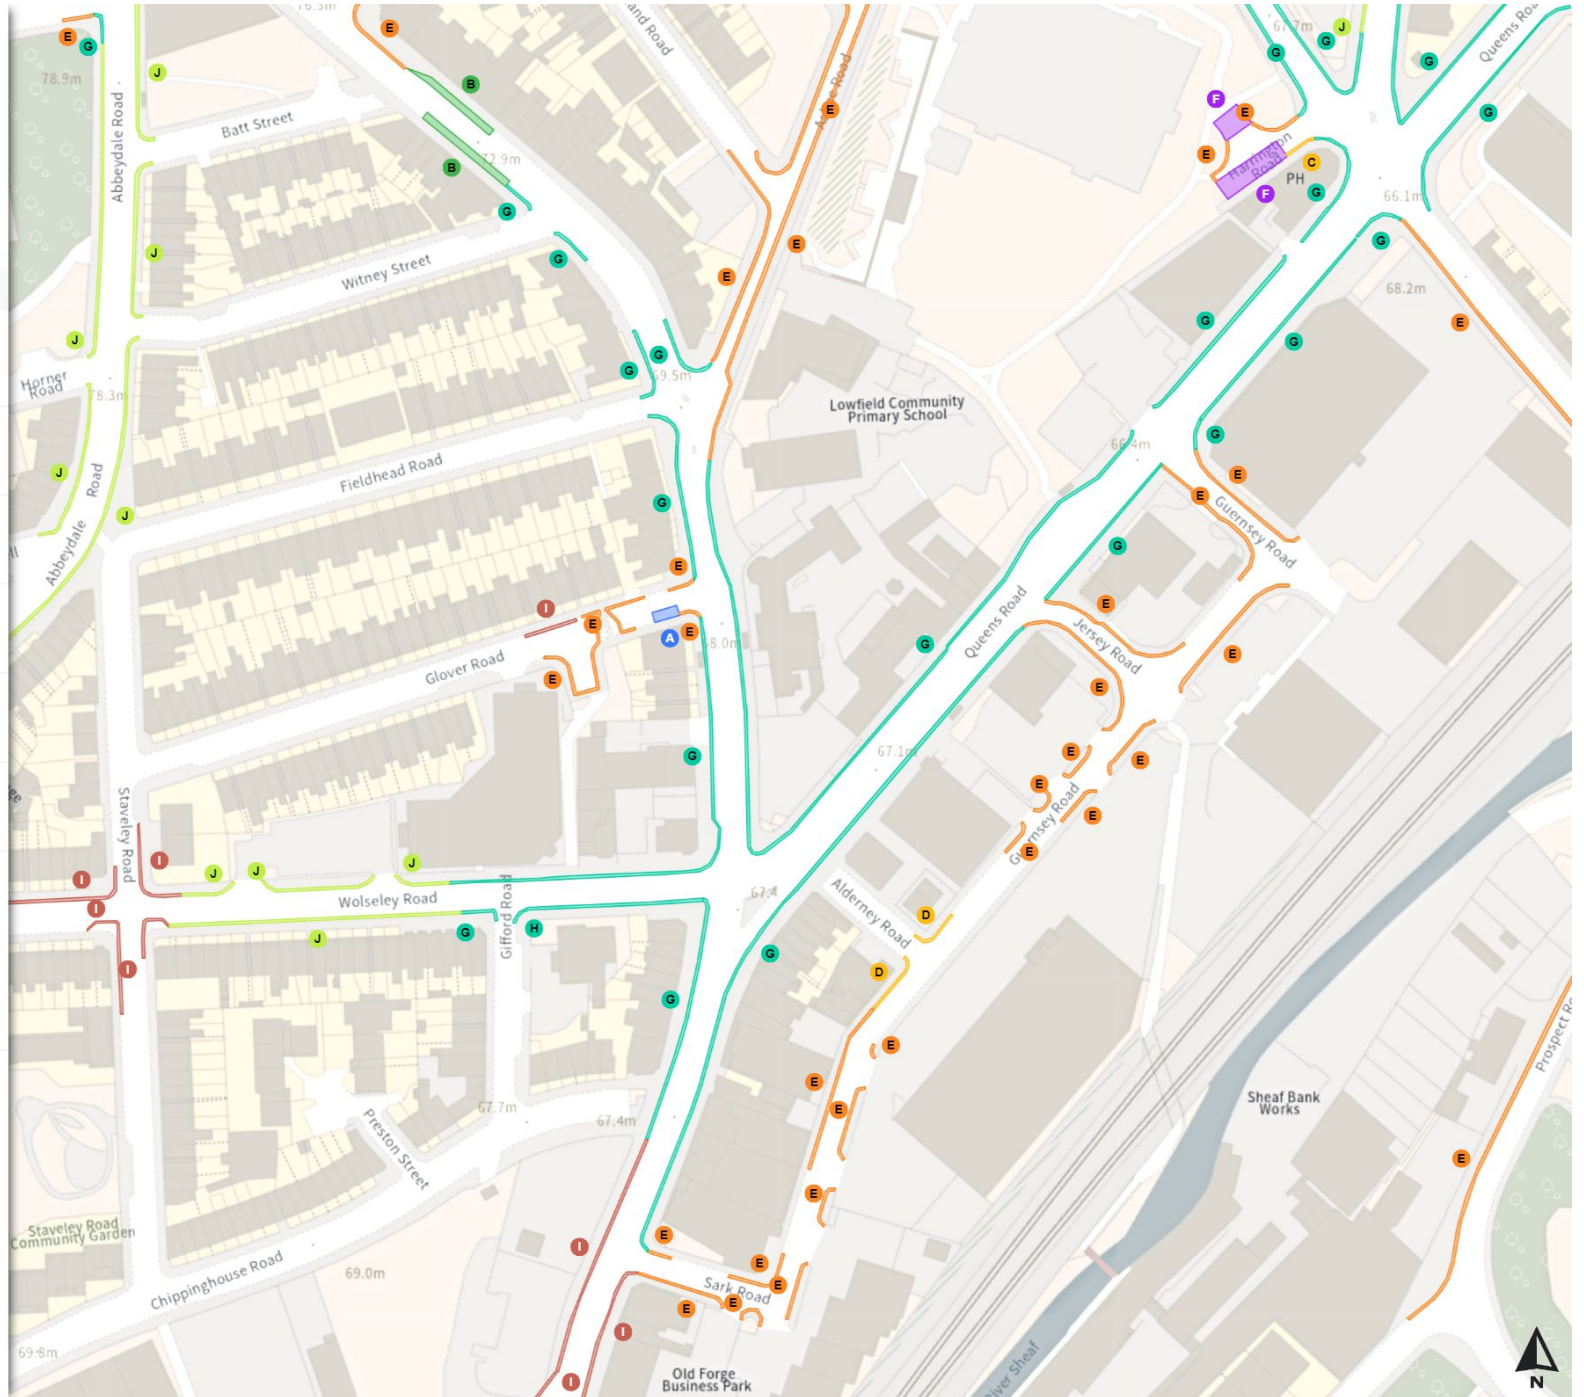

THE SHEFFIELD CITY COUNCIL (STOPPING RESTRICTIONS, WAITING RESTRICTIONS, LOADING RESTRICTIONS & PARKING PLACES) (MAP SCHEDULE) ORDER 2024

Map 496a of 794

Added

Disabled persons' badge holders parking place

Mon-Sat 08:00-18:30

Free parking place

Mon-Sat 08:00-18:30 4h 4h

No waiting

08:00-18:30

No waiting

Mon-Sat 08:00-18:30

No waiting at any time

At all times

Paid-for parking place

Mon-Sat 08:00-18:30 2h 2h

Shared

No waiting at any time

At all times

No loading

Mon-Fri 07:30-09:30 16:00-18:30

0 20 40 60m

Scale: 1:1250

North-West: 435012.339, 385590.423
South-East: 435438.323, 385216.239

© Crown copyright and database rights 2024 Ordnance Survey. You are not permitted to copy, sub-license, distribute or sell any of this data to third parties in any form. Licence number 100018816