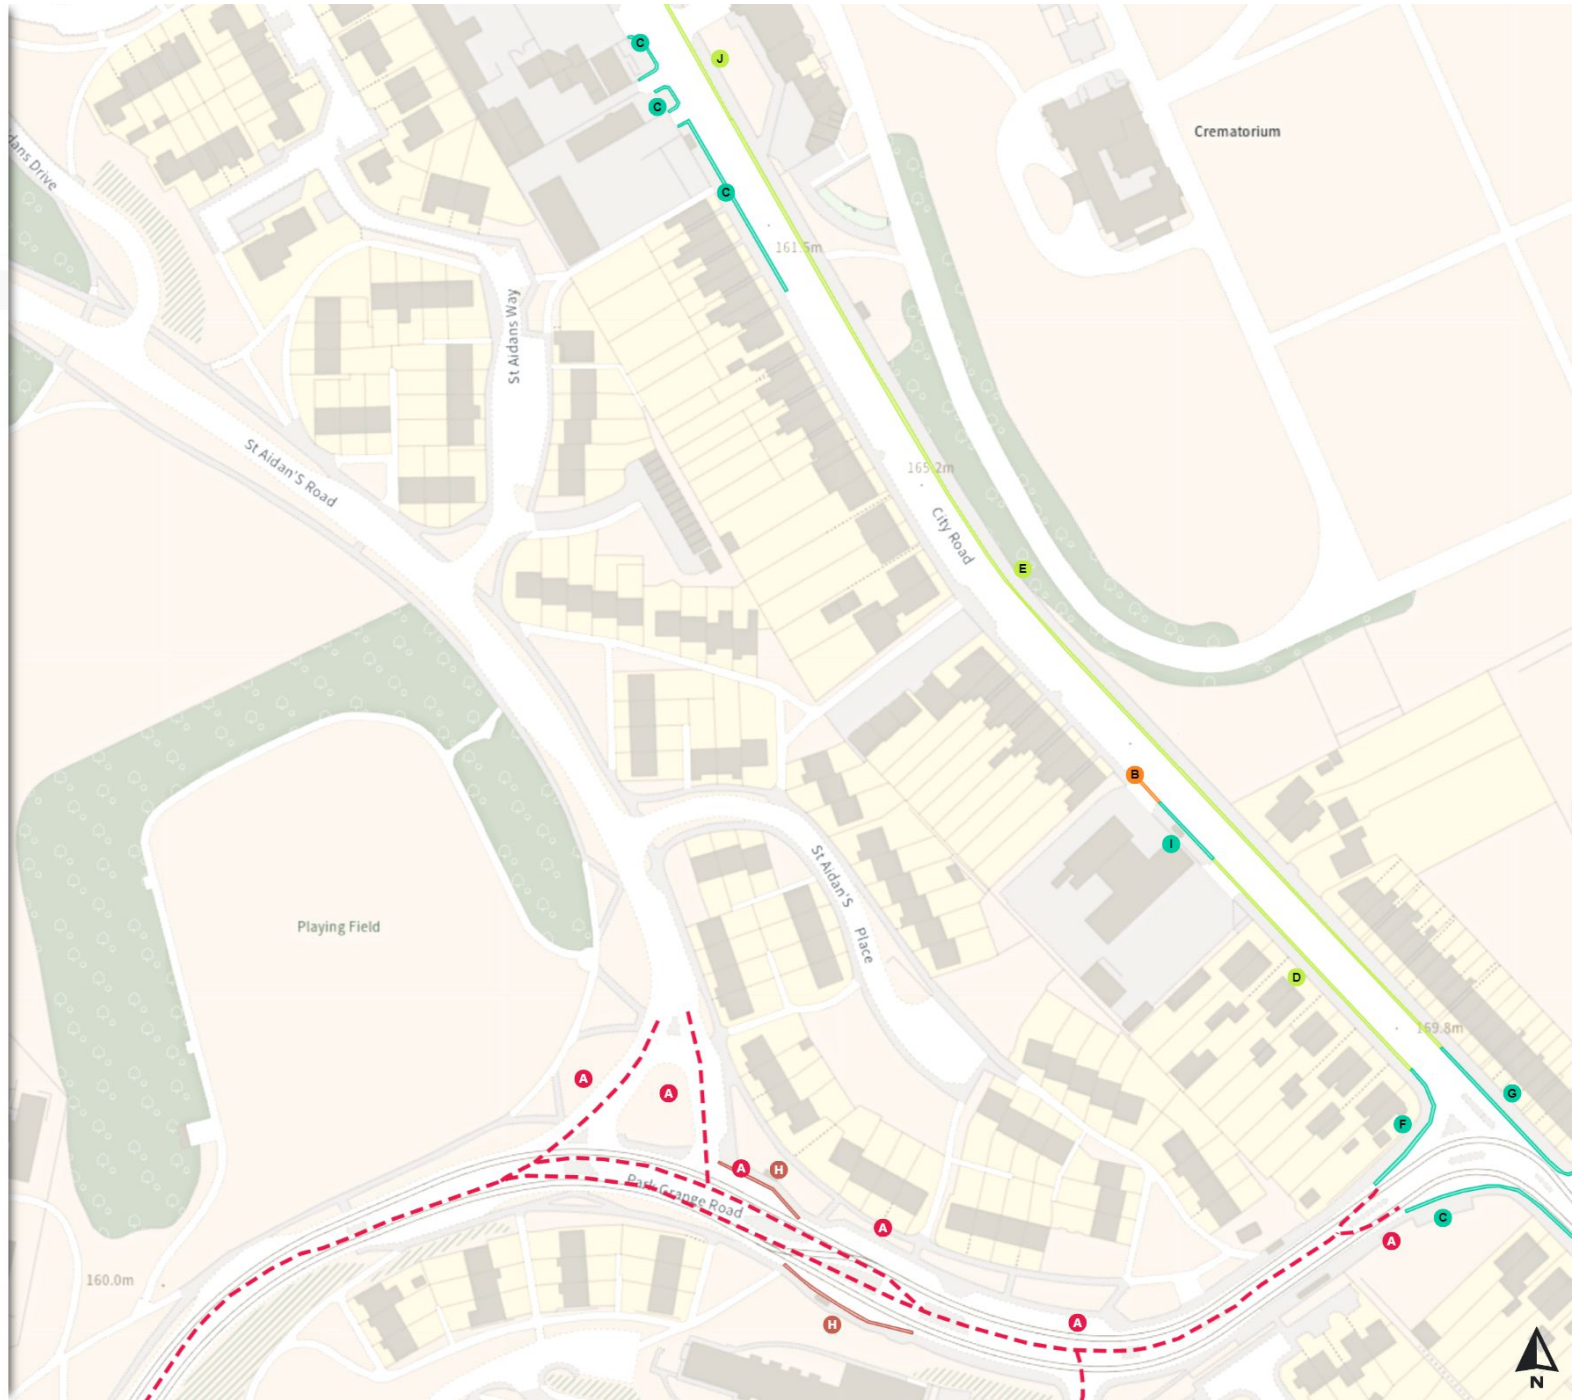

THE SHEFFIELD CITY COUNCIL (STOPPING RESTRICTIONS, WAITING RESTRICTIONS, LOADING RESTRICTIONS & PARKING PLACES) (MAP SCHEDULE) ORDER 2024

Map 472c of 794

Added

- Shared
- No waiting
  Mon-Fri 08:00-09:30 16:30-18:30
- No loading
  Mon-Fri 08:00-09:30 16:30-18:30

0 20 40 60m

Scale: 1:1250

North-West: 437094.658, 385975.466
South-East: 437520.774, 385601.497

© Crown copyright and database rights 2024 Ordnance Survey.
You are not permitted to copy, sub-license, distribute or sell any of this data to third parties in any form. Licence number 100018816