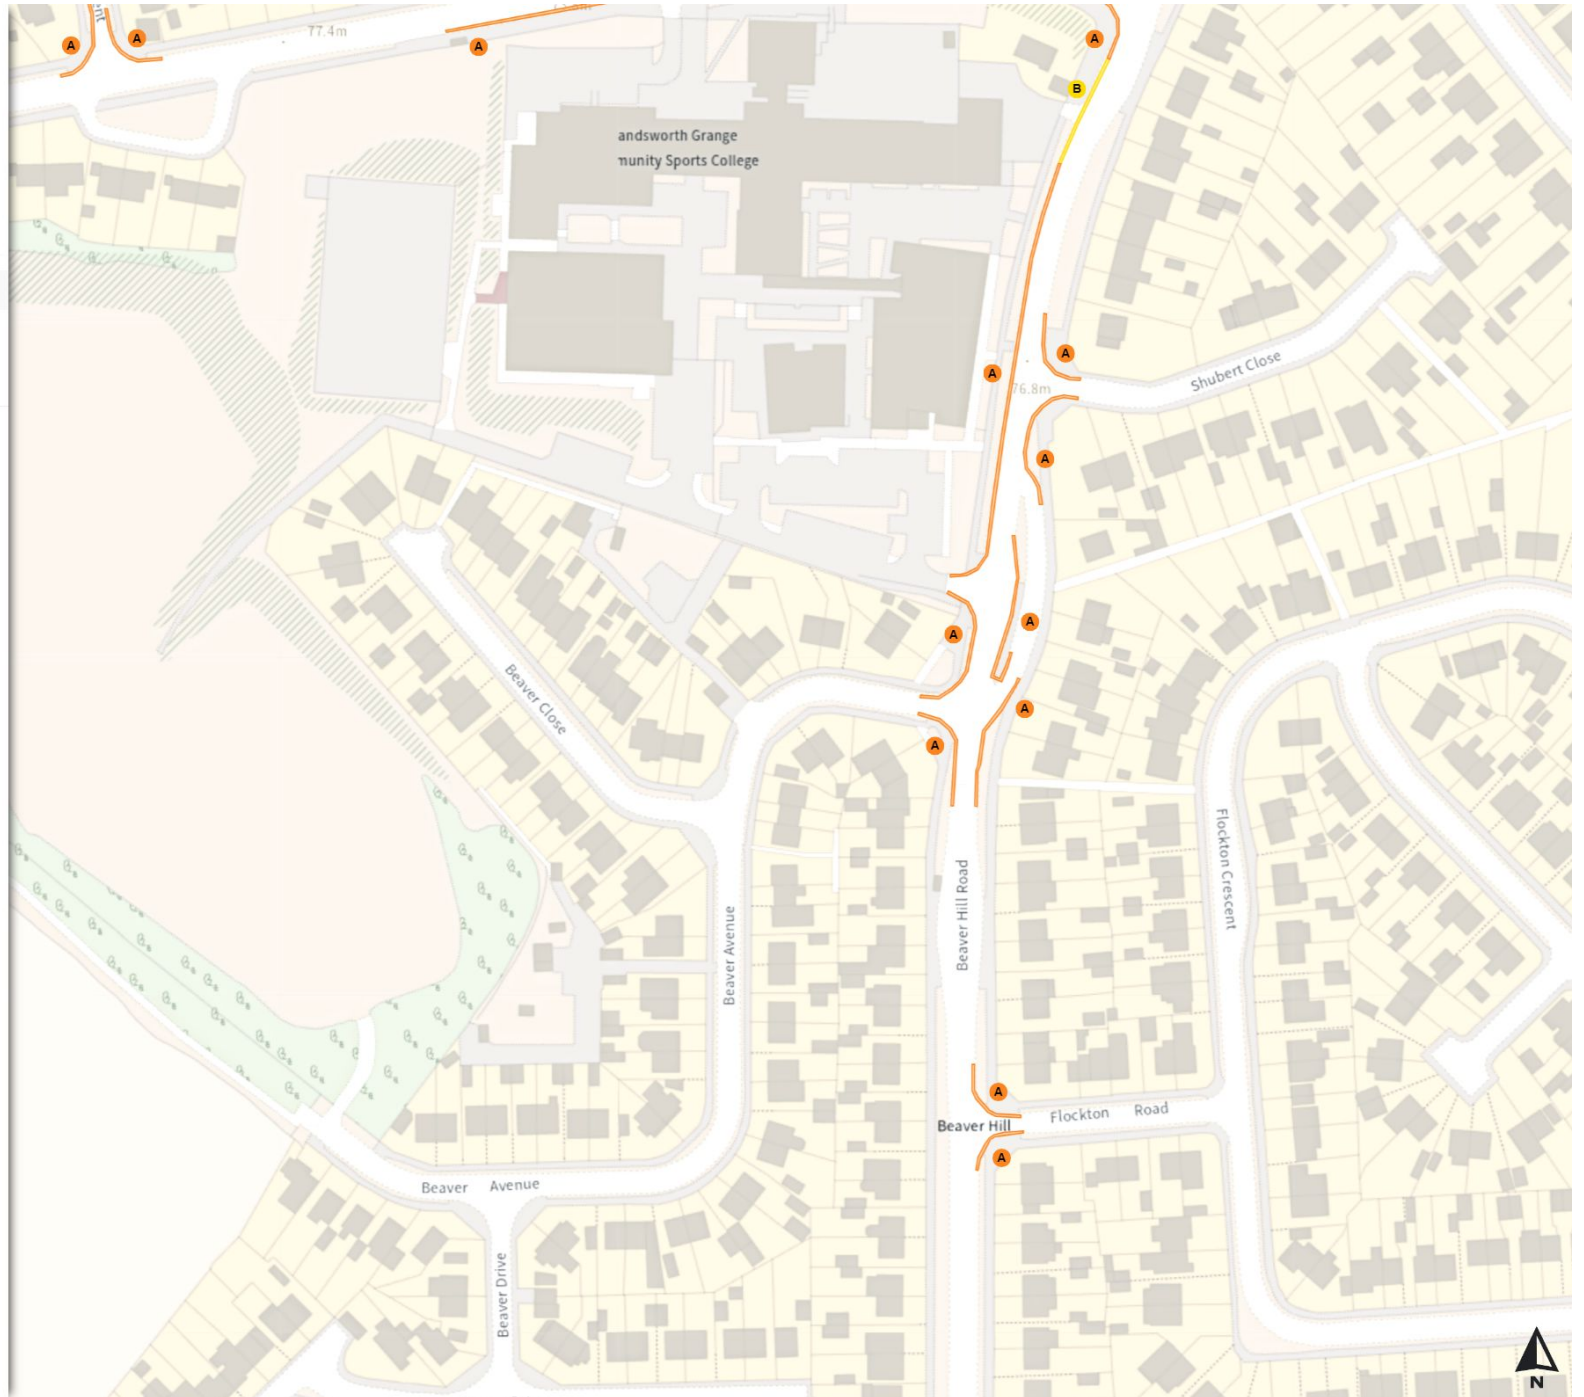

THE SHEFFIELD CITY COUNCIL (STOPPING RESTRICTIONS, WAITING RESTRICTIONS, LOADING RESTRICTIONS & PARKING PLACES) (MAP SCHEDULE) ORDER 2024

Map 481 of 794

Added

- No waiting at any time
- At all times
- Prohibition of stopping on school entrance markings
- At all times

0 20 40 60m

Scale: 1:1250

North-West: 441632.353, 386012.957
South-East: 442058.828, 385639.394

© Crown copyright and database rights 2024 Ordnance Survey.
You are not permitted to copy, sub-license, distribute or sell any of this data to third parties in any form. Licence number 100018816