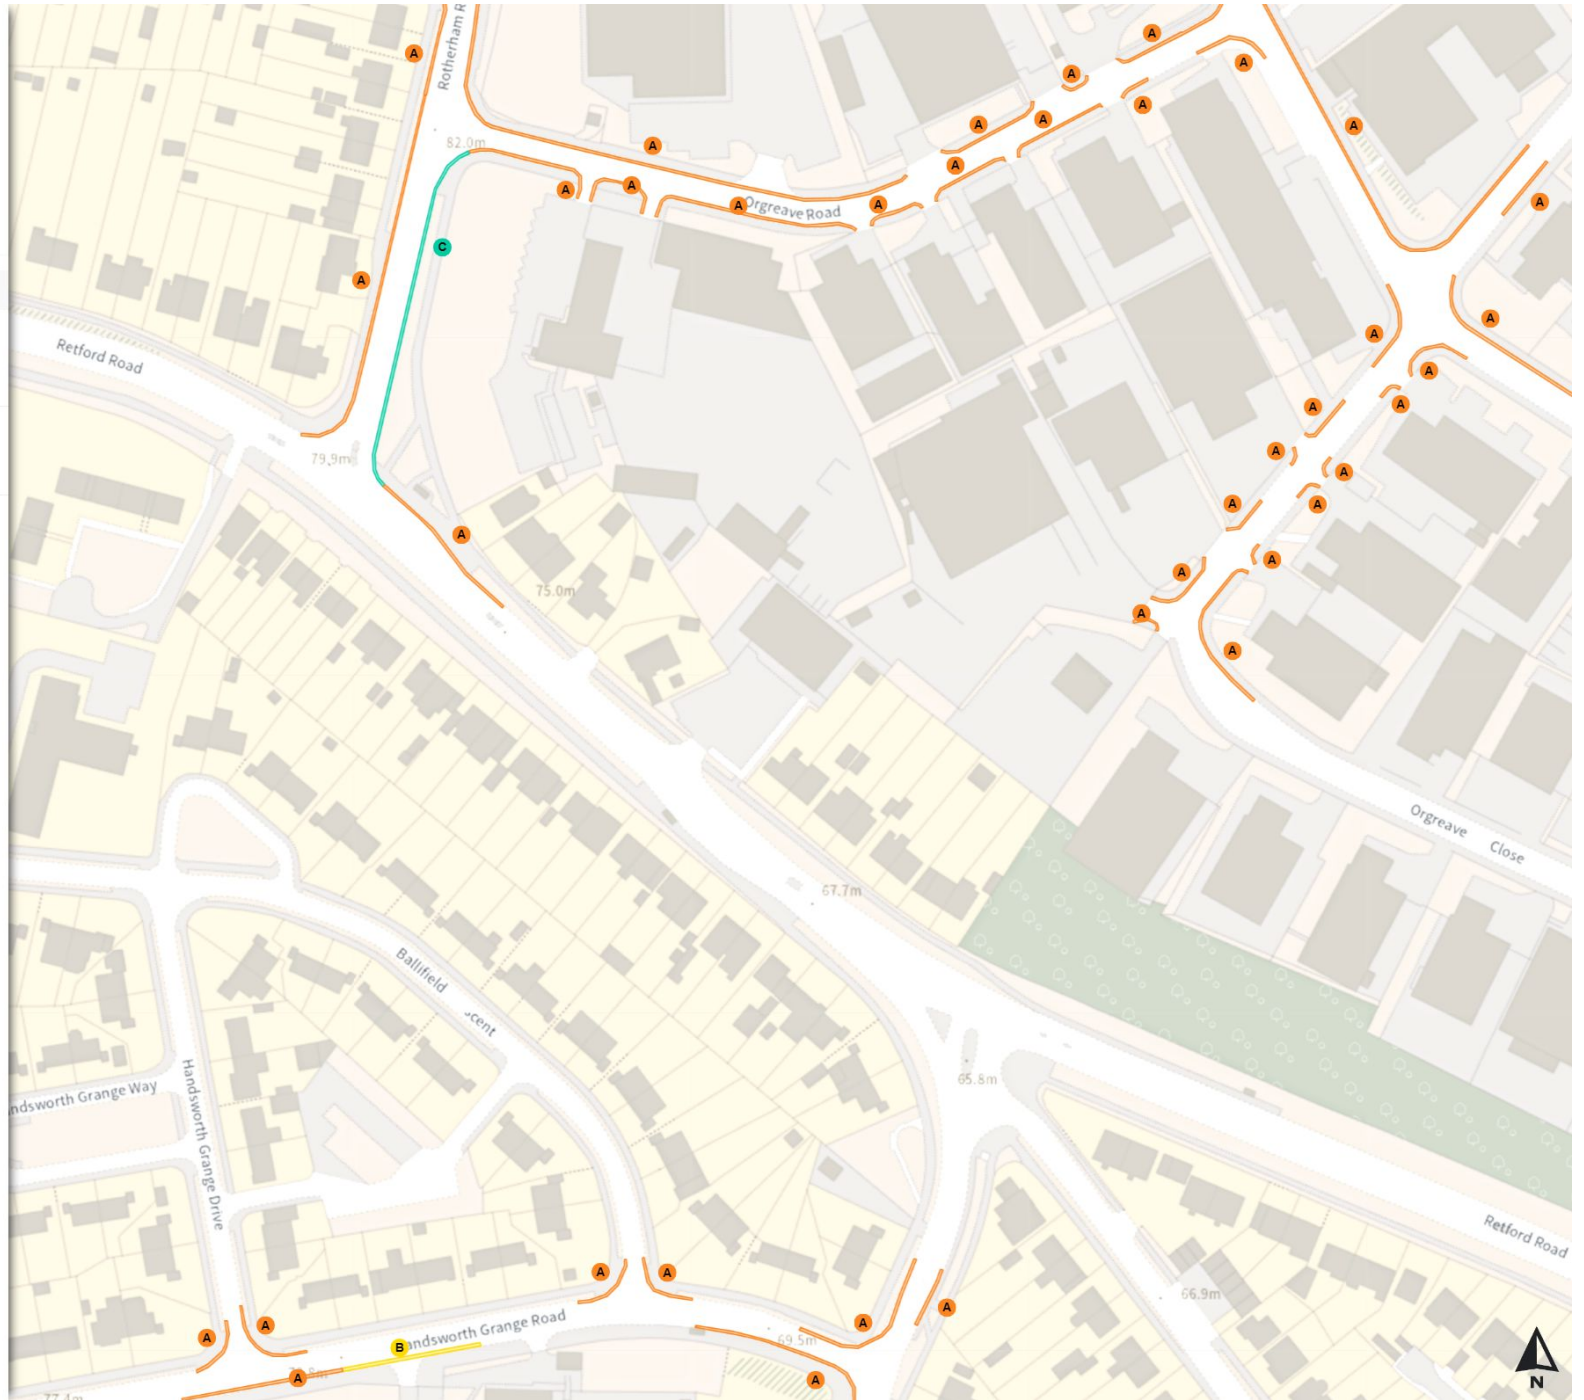

THE SHEFFIELD CITY COUNCIL (STOPPING RESTRICTIONS, WAITING RESTRICTIONS, LOADING RESTRICTIONS & PARKING PLACES) (MAP SCHEDULE) ORDER 2024

Map 450 of 794

Added

No waiting at any time

At all times

Prohibition of stopping on school entrance markings

At all times

Shared

No waiting at any time

At all times

No loading

Mon-Sat 08:00-20:00

0 20 40 60m

Scale: 1:1250

North-West: 441700.506, 386382.998
South-East: 442126.953, 386009.471

© Crown copyright and database rights 2024 Ordnance Survey.
You are not permitted to copy, sub-license, distribute or sell any of this data to third parties in any form. Licence number 100018816