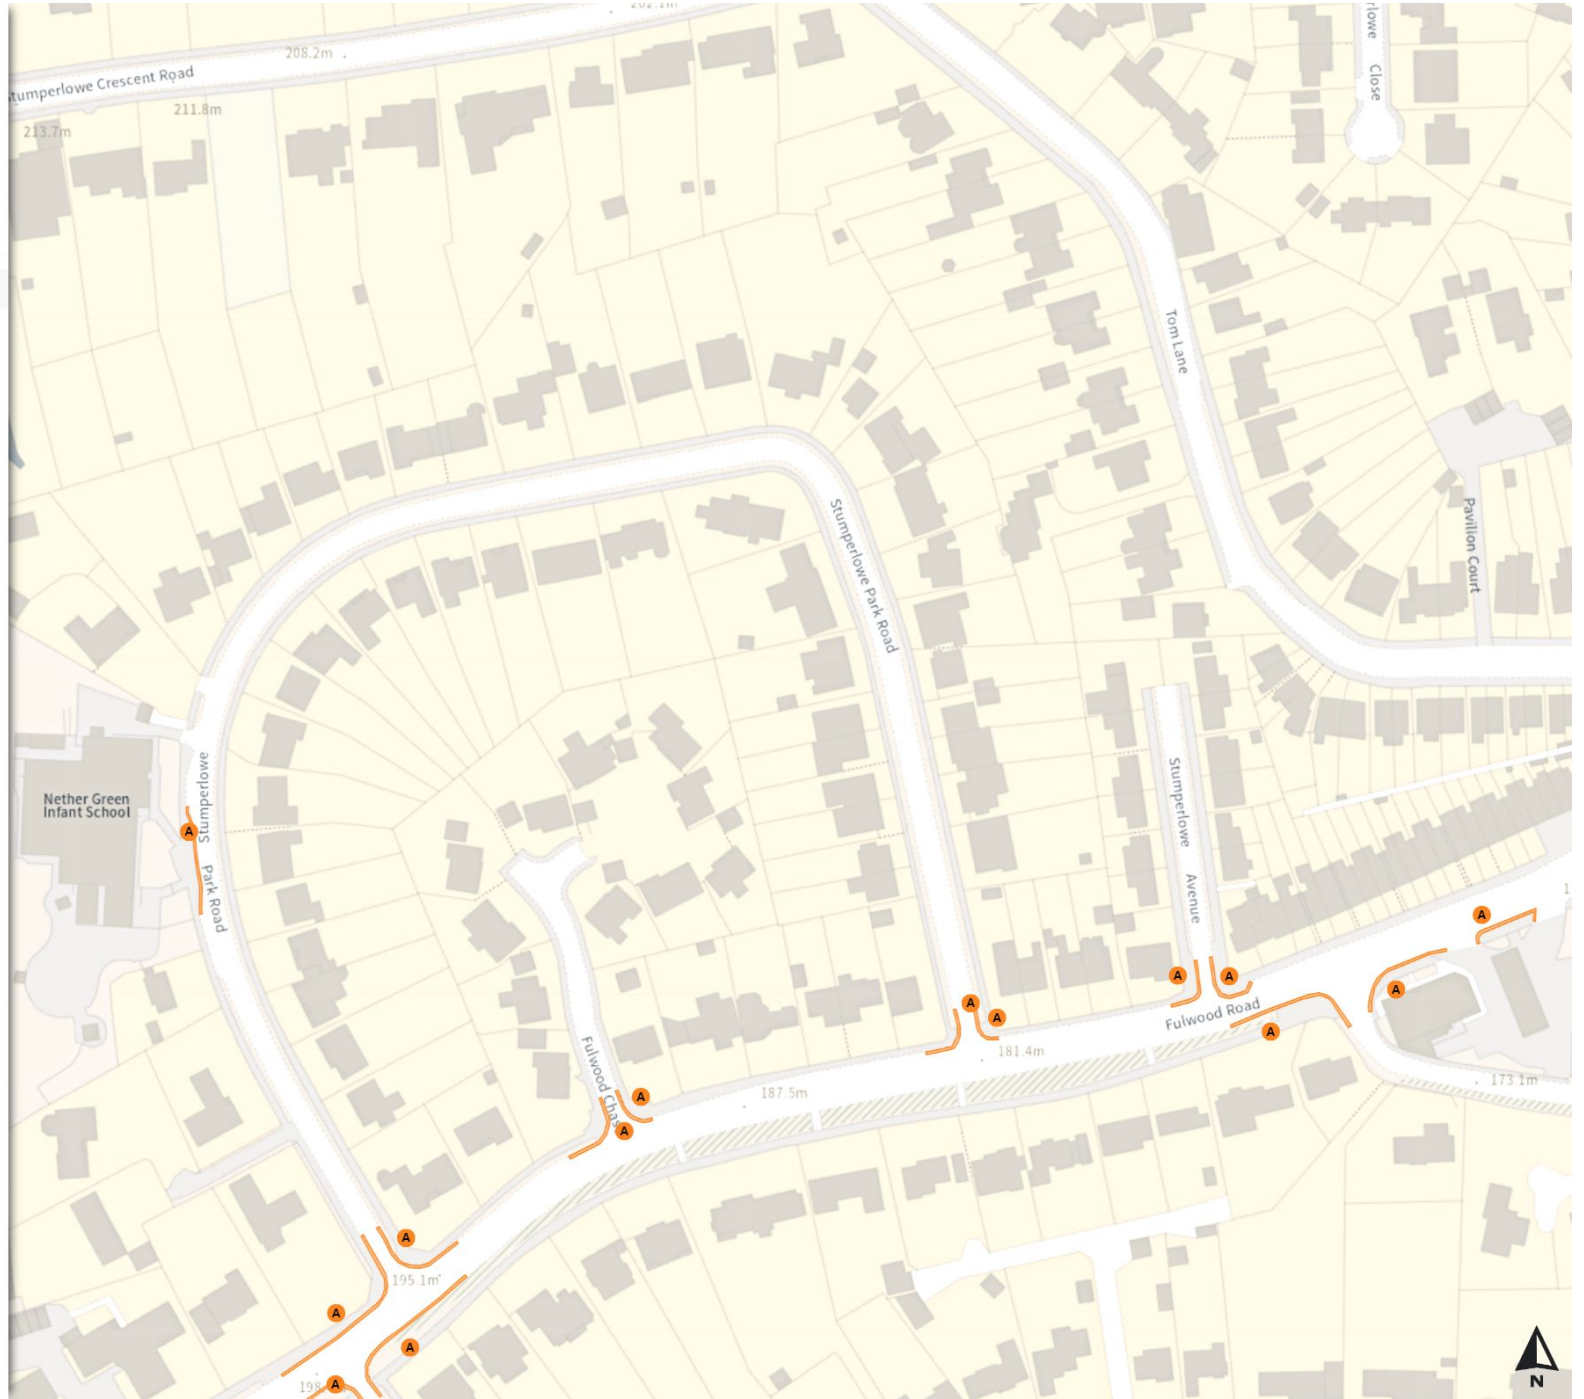

THE SHEFFIELD CITY COUNCIL (STOPPING RESTRICTIONS, WAITING RESTRICTIONS, LOADING RESTRICTIONS & PARKING PLACES) (MAP SCHEDULE) ORDER 2024

Map 457 of 794

Added

- No waiting at any time
- At all times

0 20 40 60m

Scale: 1:1250

North-West: 430906.658, 385931.326
South-East: 431332.284, 385556.805

© Crown copyright and database rights 2024 Ordnance Survey.
You are not permitted to copy, sub-license, distribute or sell any of this data to third parties in any form. Licence number 100018816