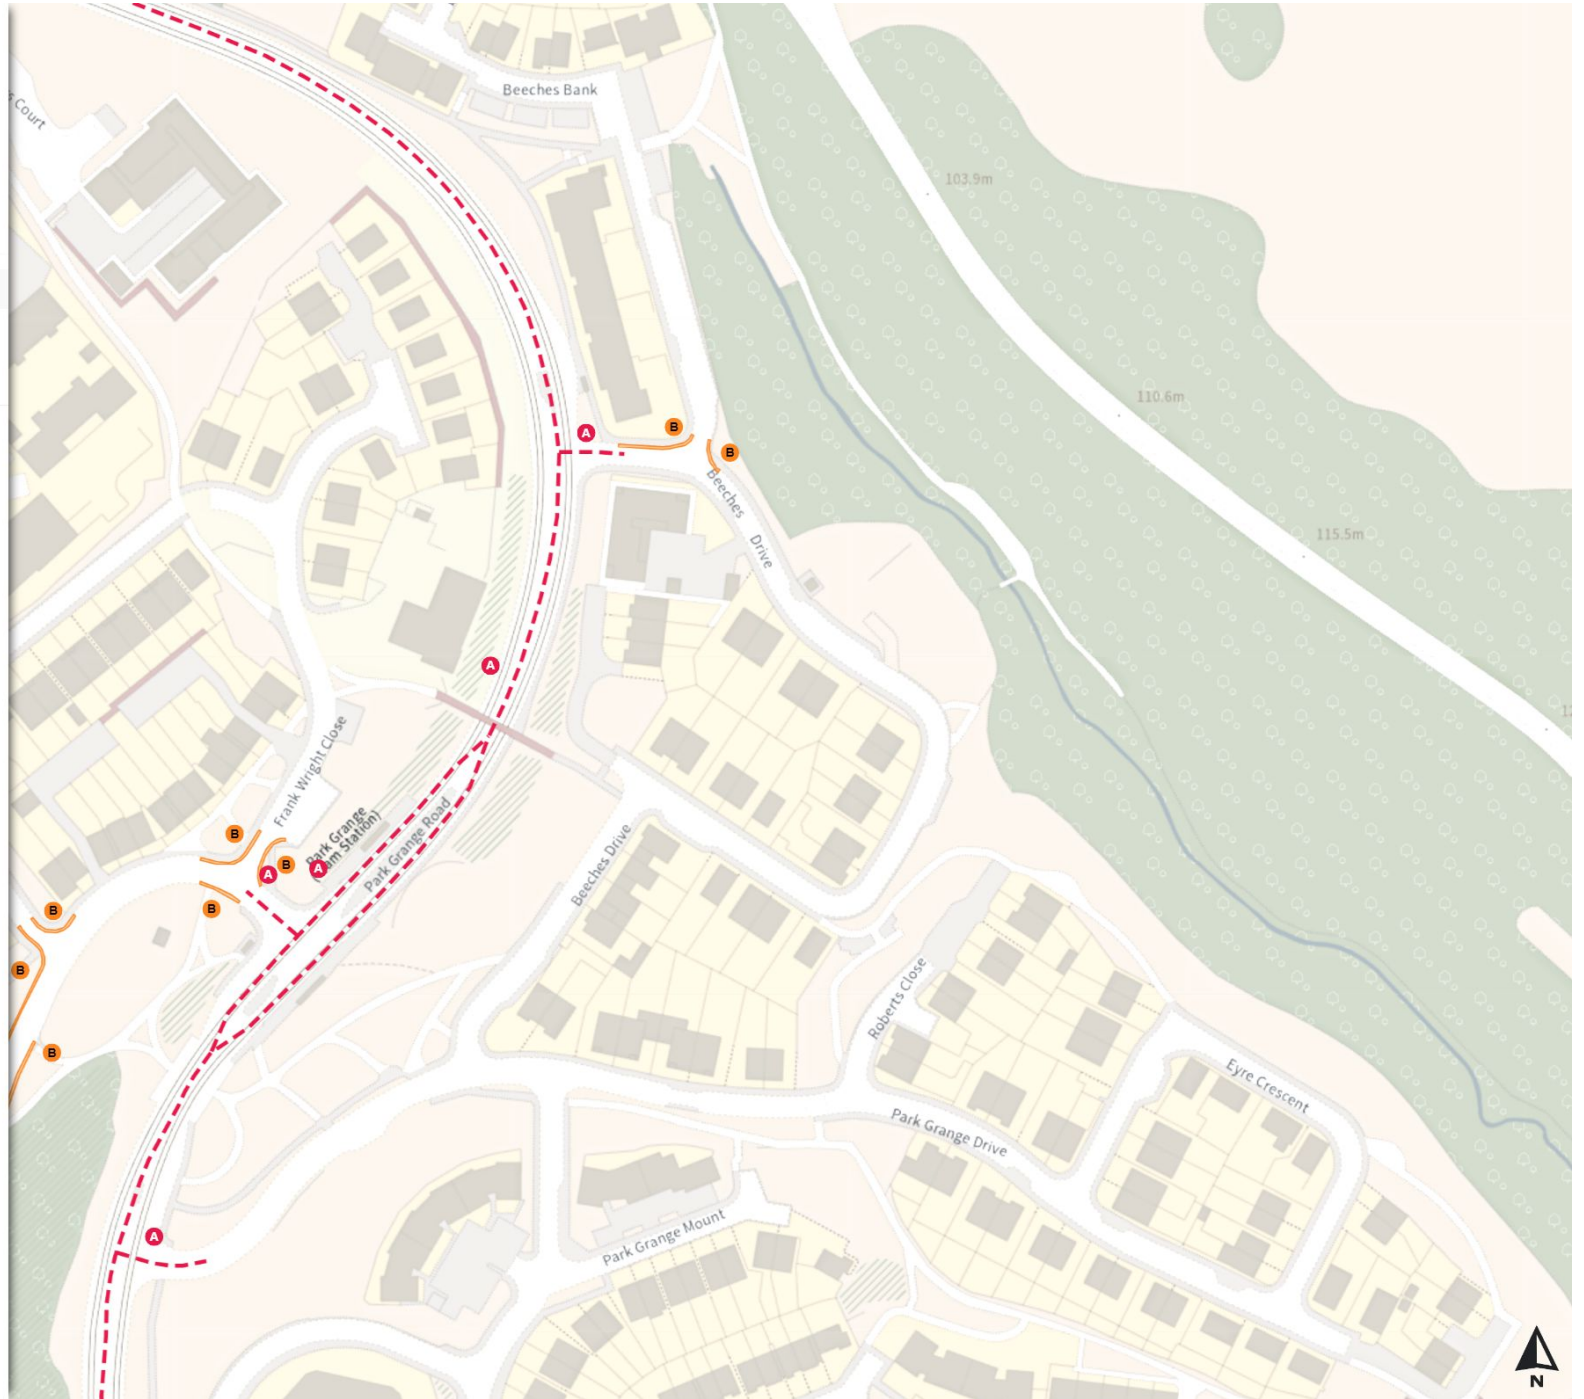

THE SHEFFIELD CITY COUNCIL (STOPPING RESTRICTIONS, WAITING RESTRICTIONS, LOADING RESTRICTIONS & PARKING PLACES) (MAP SCHEDULE) ORDER 2024

Map 470 of 794

Added

- Clearway
- At all times
- No waiting at any time
- At all times

0 20 40 60m

Scale: 1:1250

North-West: 436269.605, 385969.115
South-East: 436695.656, 385595.072

© Crown copyright and database rights 2024 Ordnance Survey.
You are not permitted to copy, sub-license, distribute or sell any of this data to third parties in any form. Licence number 100018816