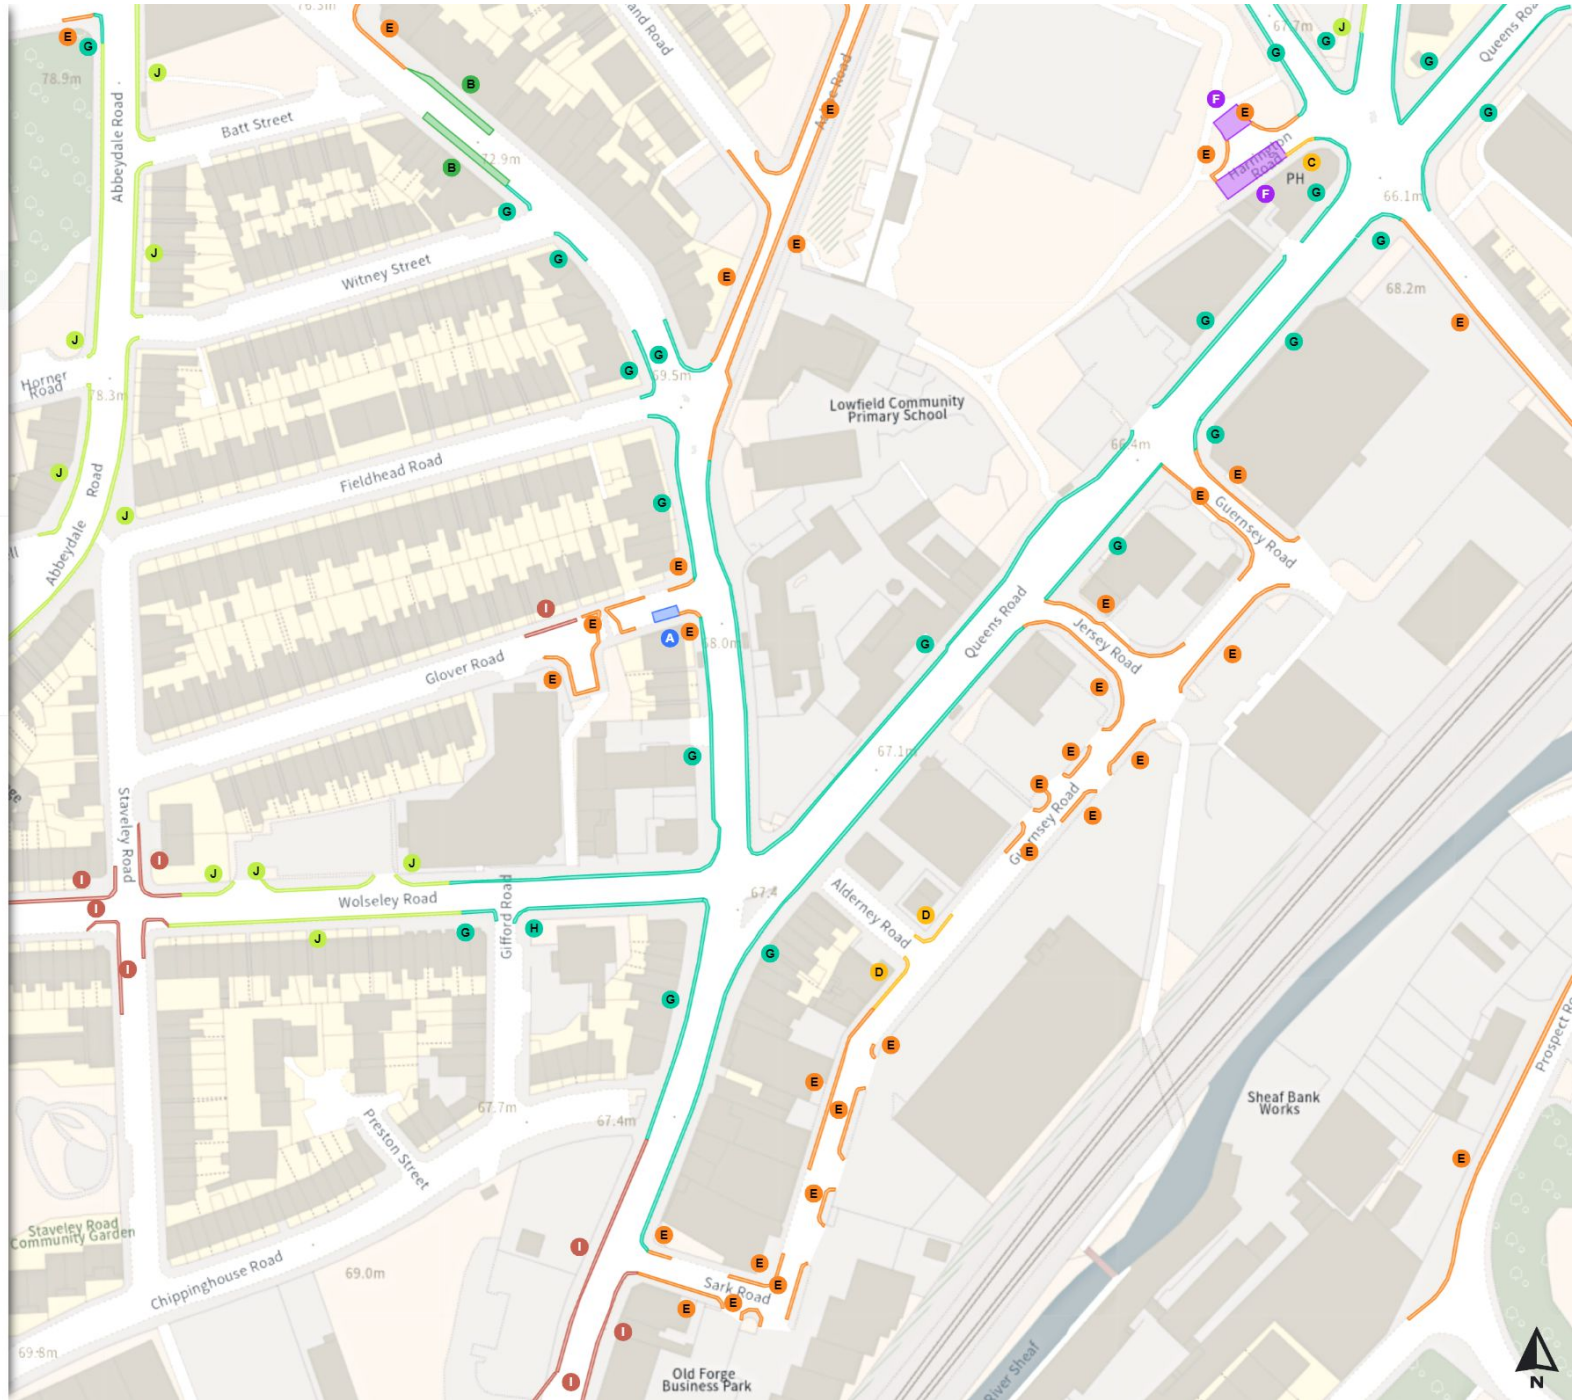

0 20 40 60m

Scale: 1:1250

North-West: 435012.339, 385590.423  
South-East: 435438.323, 385216.239

© Crown copyright and database rights 2024 Ordnance Survey.  
You are not permitted to copy, sub-license, distribute or sell any of this data to third parties in any form. Licence number 100018816