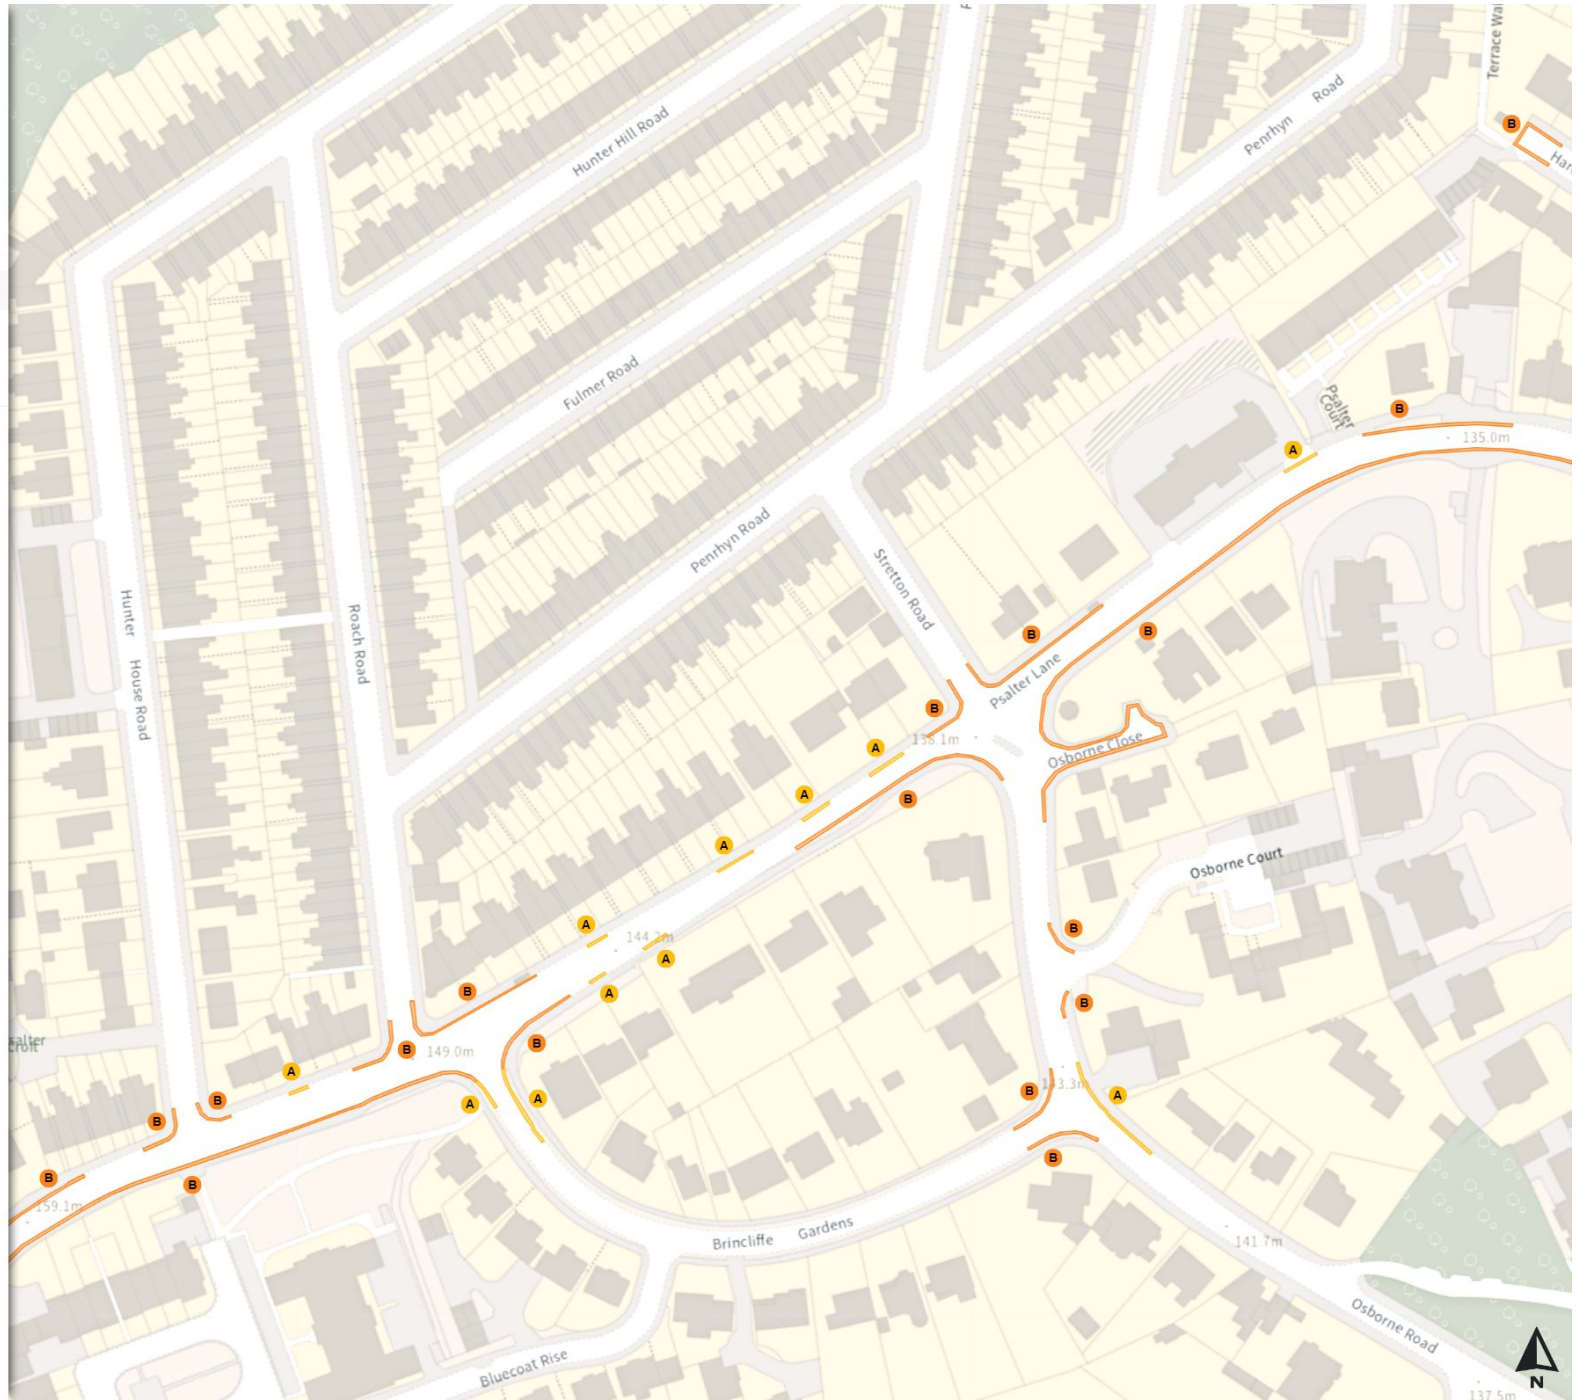

THE SHEFFIELD CITY COUNCIL (STOPPING RESTRICTIONS, WAITING RESTRICTIONS, LOADING RESTRICTIONS & PARKING PLACES) (MAP SCHEDULE) ORDER 2024

Map 491 of 794

Added

- No waiting
- Mon-Sat 08:00-18:30
- No waiting at any time
- At all times

0 20 40 60m

Scale: 1:1250

North-West: 432949.631, 385575.72
South-East: 433375.451, 385201.352

© Crown copyright and database rights 2024 Ordnance Survey.
You are not permitted to copy, sub-license, distribute or sell any of this data to third parties in any form. Licence number 100018816