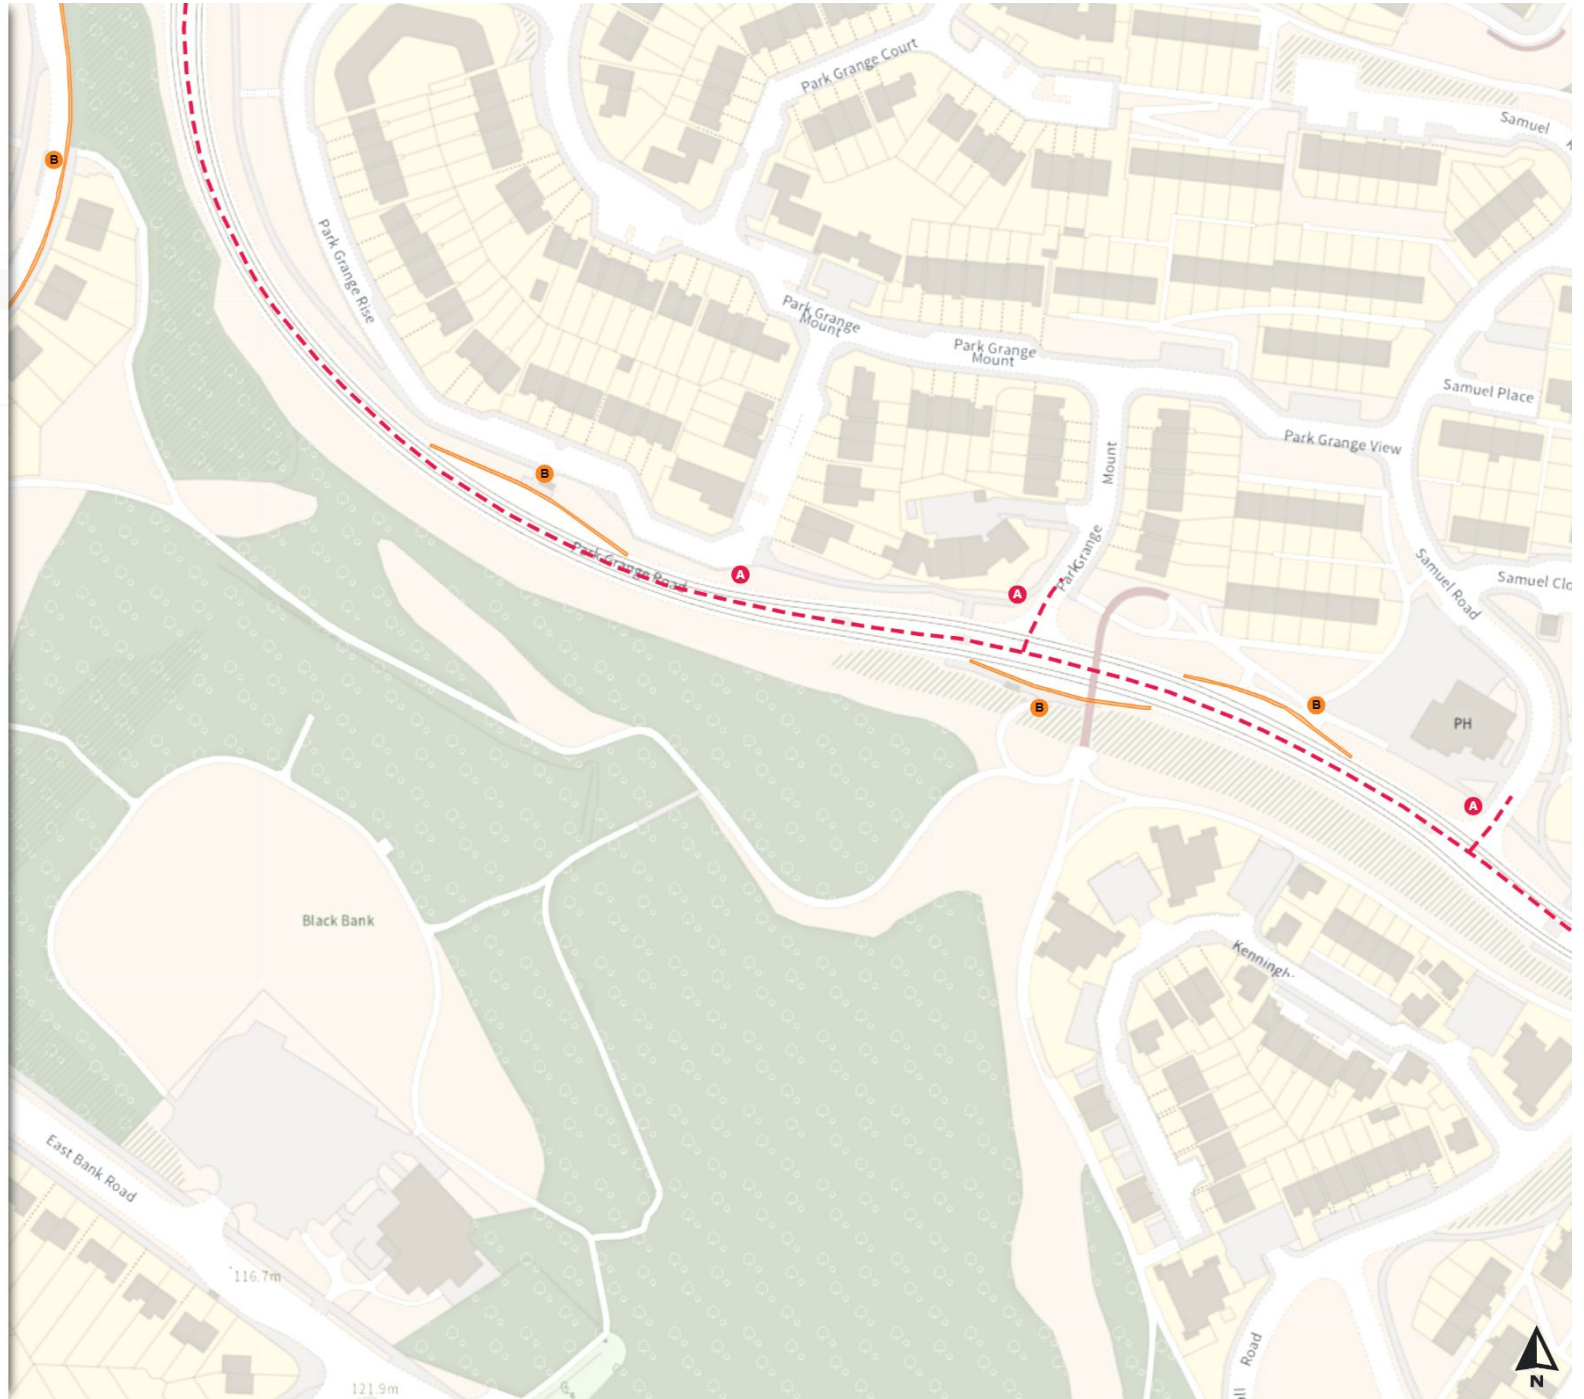

THE SHEFFIELD CITY COUNCIL (STOPPING RESTRICTIONS, WAITING RESTRICTIONS, LOADING RESTRICTIONS & PARKING PLACES) (MAP SCHEDULE) ORDER 2024

Map 499 of 794

Added

- Clearway
- At all times
- No waiting at any time
- At all times

Scale: 1:1250

North-West: 436250.105, 385599.676
South-East: 436676.187, 385225.602

© Crown copyright and database rights 2024 Ordnance Survey.
You are not permitted to copy, sub-license, distribute or sell any of this data to third parties in any form. Licence number 100018816