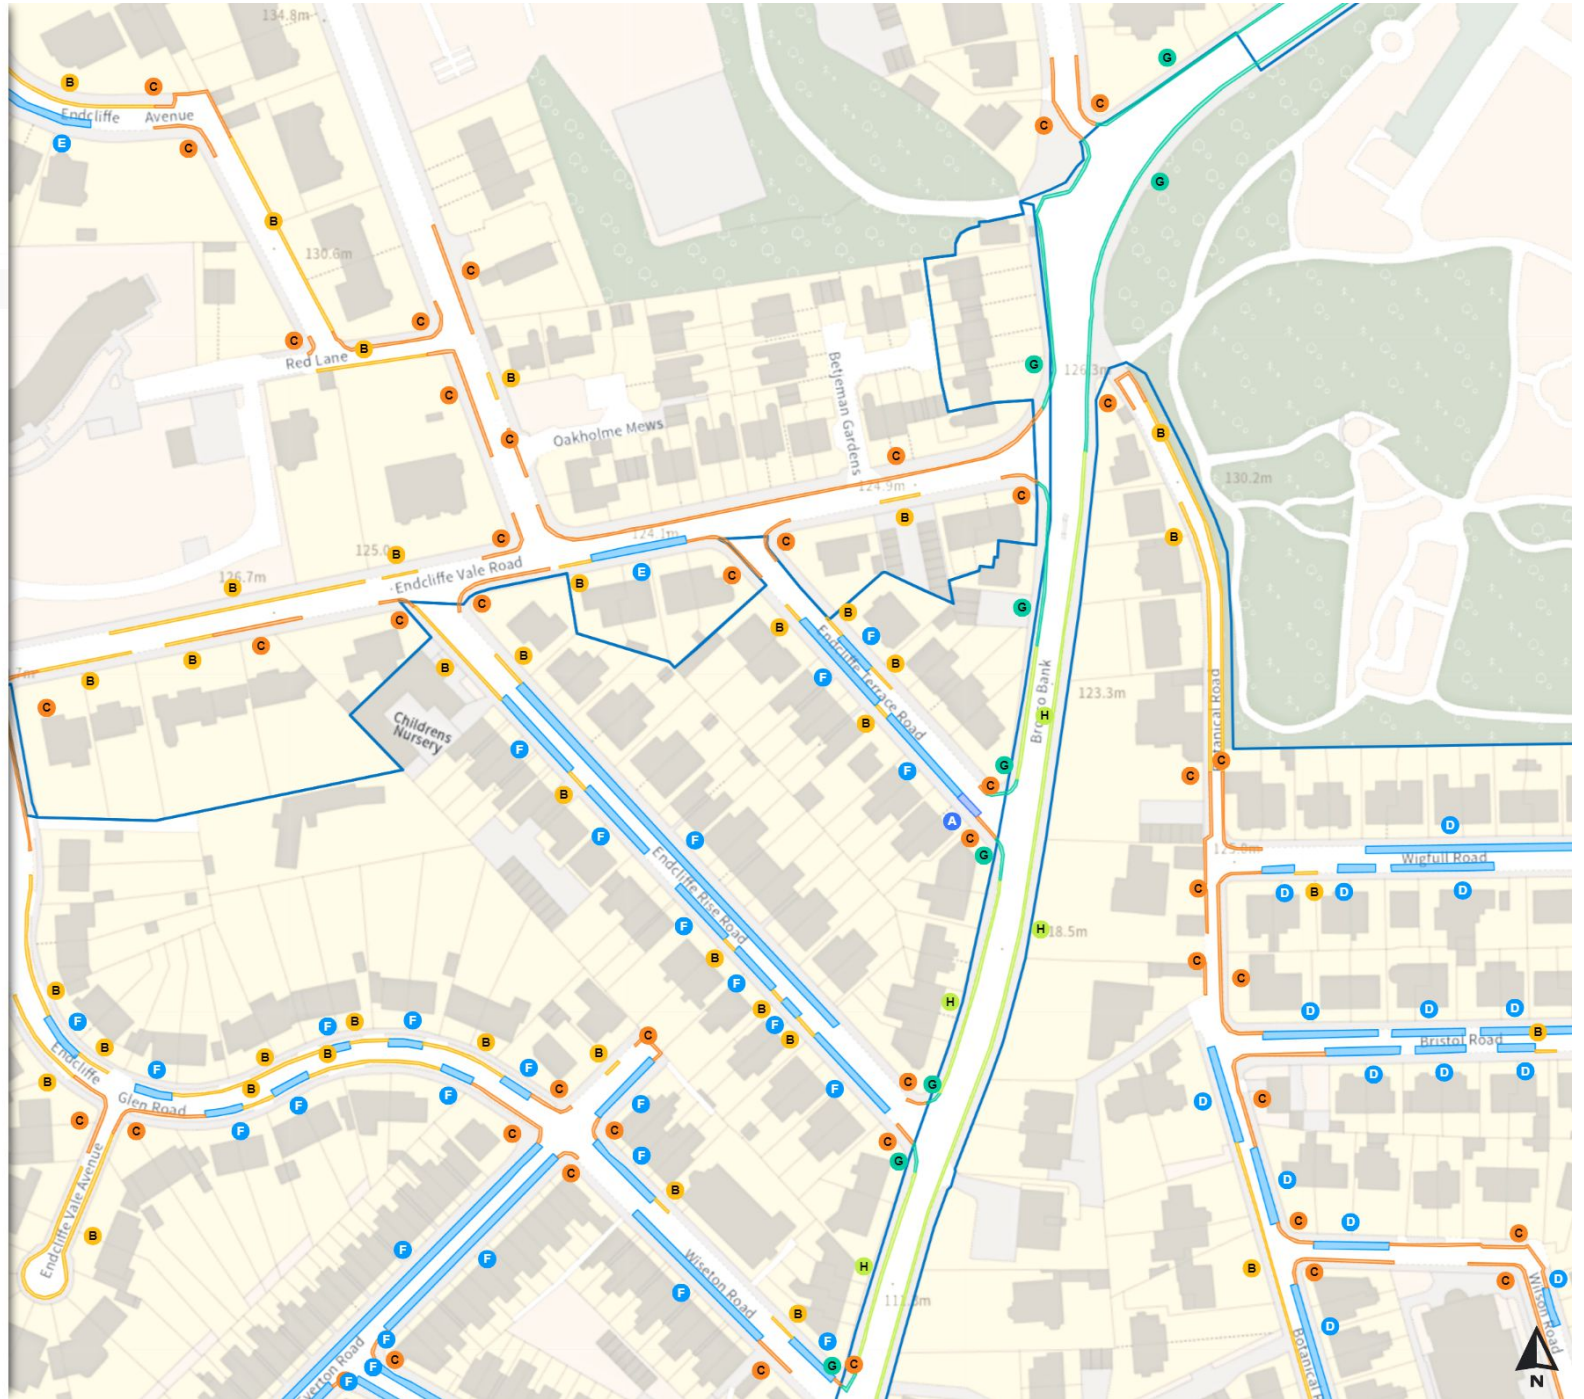

THE SHEFFIELD CITY COUNCIL (STOPPING RESTRICTIONS, WAITING RESTRICTIONS, LOADING RESTRICTIONS & PARKING PLACES) (MAP SCHEDULE) ORDER 2024

Map 433b of 794

Added

- Shared
- H No waiting
  Mon-Fri 08:00-09:30 16:30-18:30
- H No loading
  Mon-Fri 08:00-09:30 16:30-18:30

0 20 40 60m

Scale: 1:1250

North-West: 433038.035, 386315.056
South-East: 433463.797, 385940.755

© Crown copyright and database rights 2024 Ordnance Survey.
You are not permitted to copy, sub-license, distribute or sell any of this data to third parties in any form. Licence number 100018816