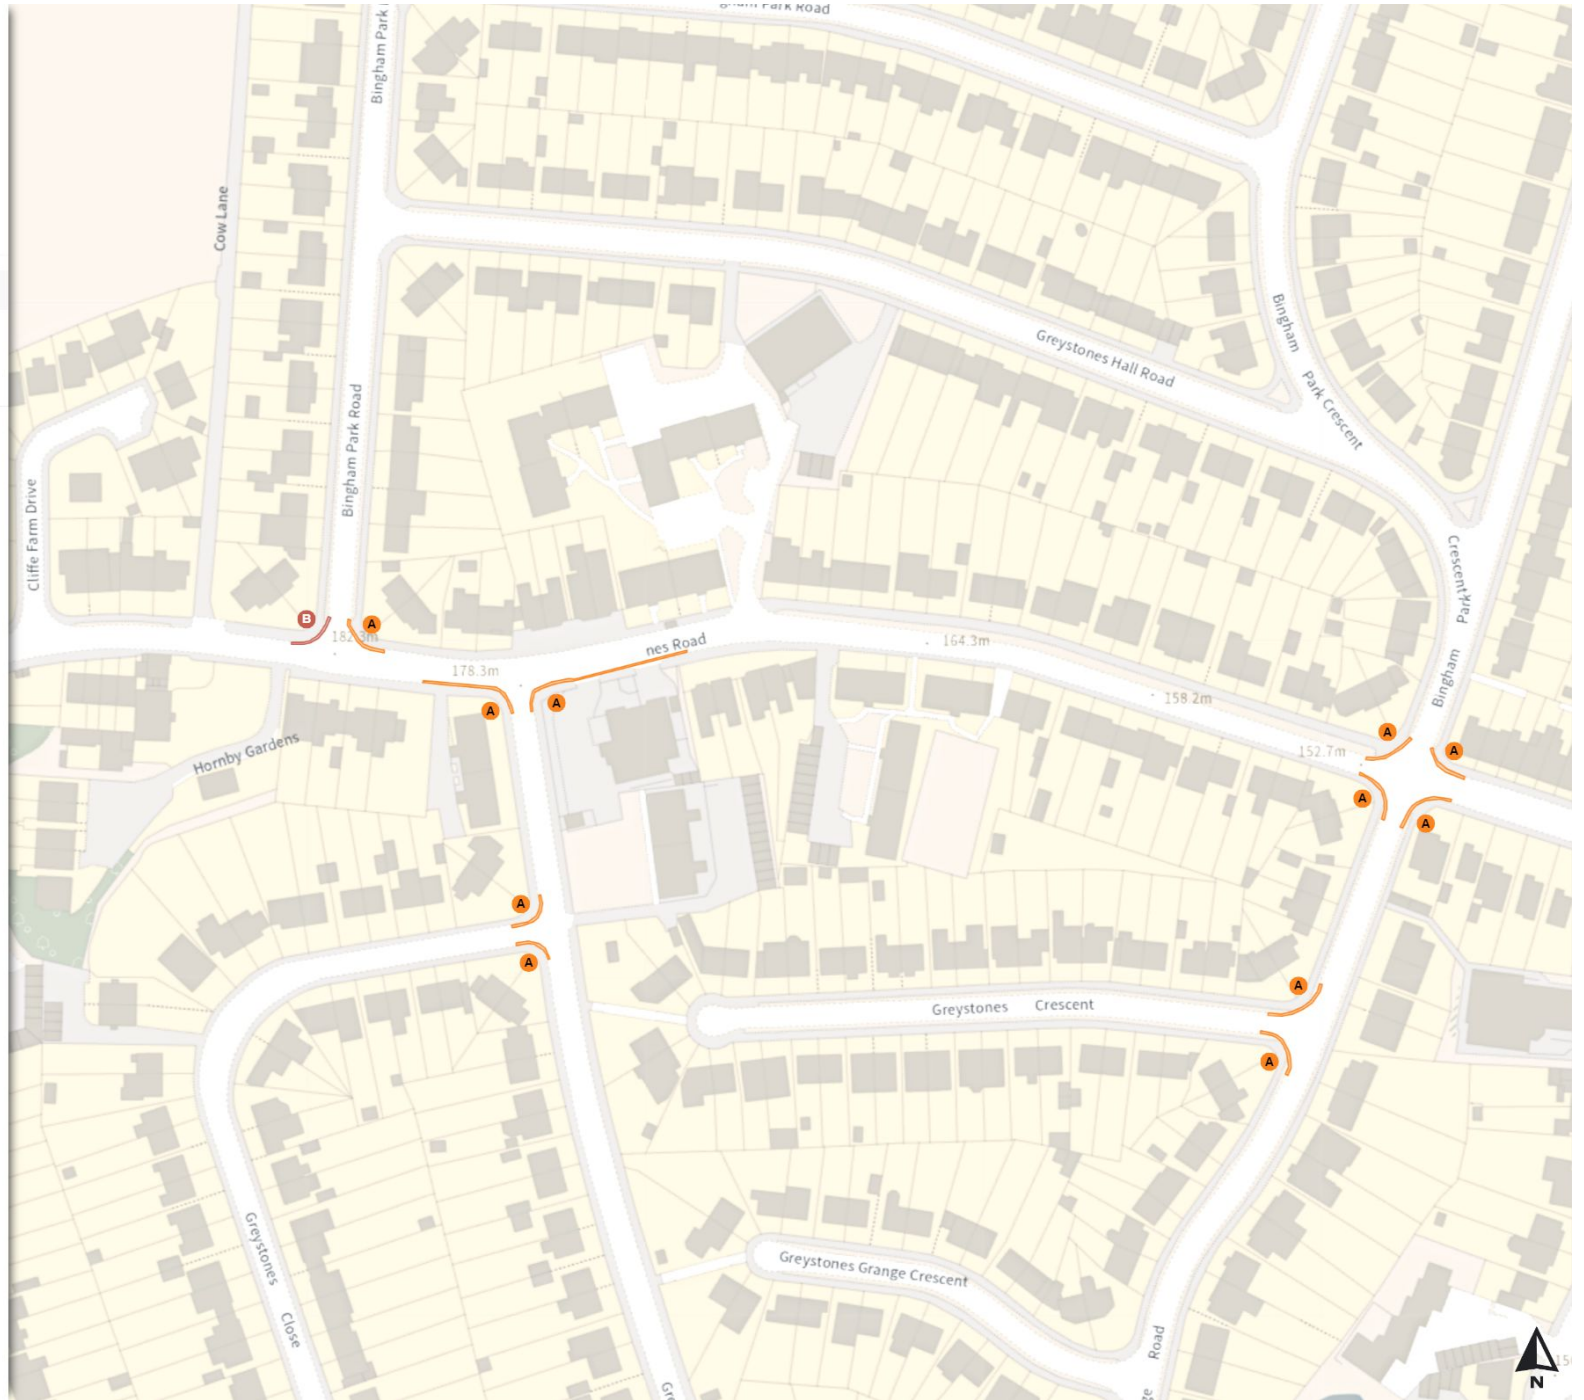

THE SHEFFIELD CITY COUNCIL (STOPPING RESTRICTIONS, WAITING RESTRICTIONS, LOADING RESTRICTIONS & PARKING PLACES) (MAP SCHEDULE) ORDER 2024

Map 489 of 794

Added

- No waiting at any time
- Ⓐ At all times
- Shared
- Ⓑ No waiting at any time
  At all times
- Ⓑ No loading at any time
  At all times

0 20 40 60m

Scale: 1:1250

North-West: 432124.332, 385570.088
South-East: 432550.087, 385195.646

© Crown copyright and database rights 2024 Ordnance Survey.
You are not permitted to copy, sub-license, distribute or sell any of this data to third parties in any form. Licence number 100018816