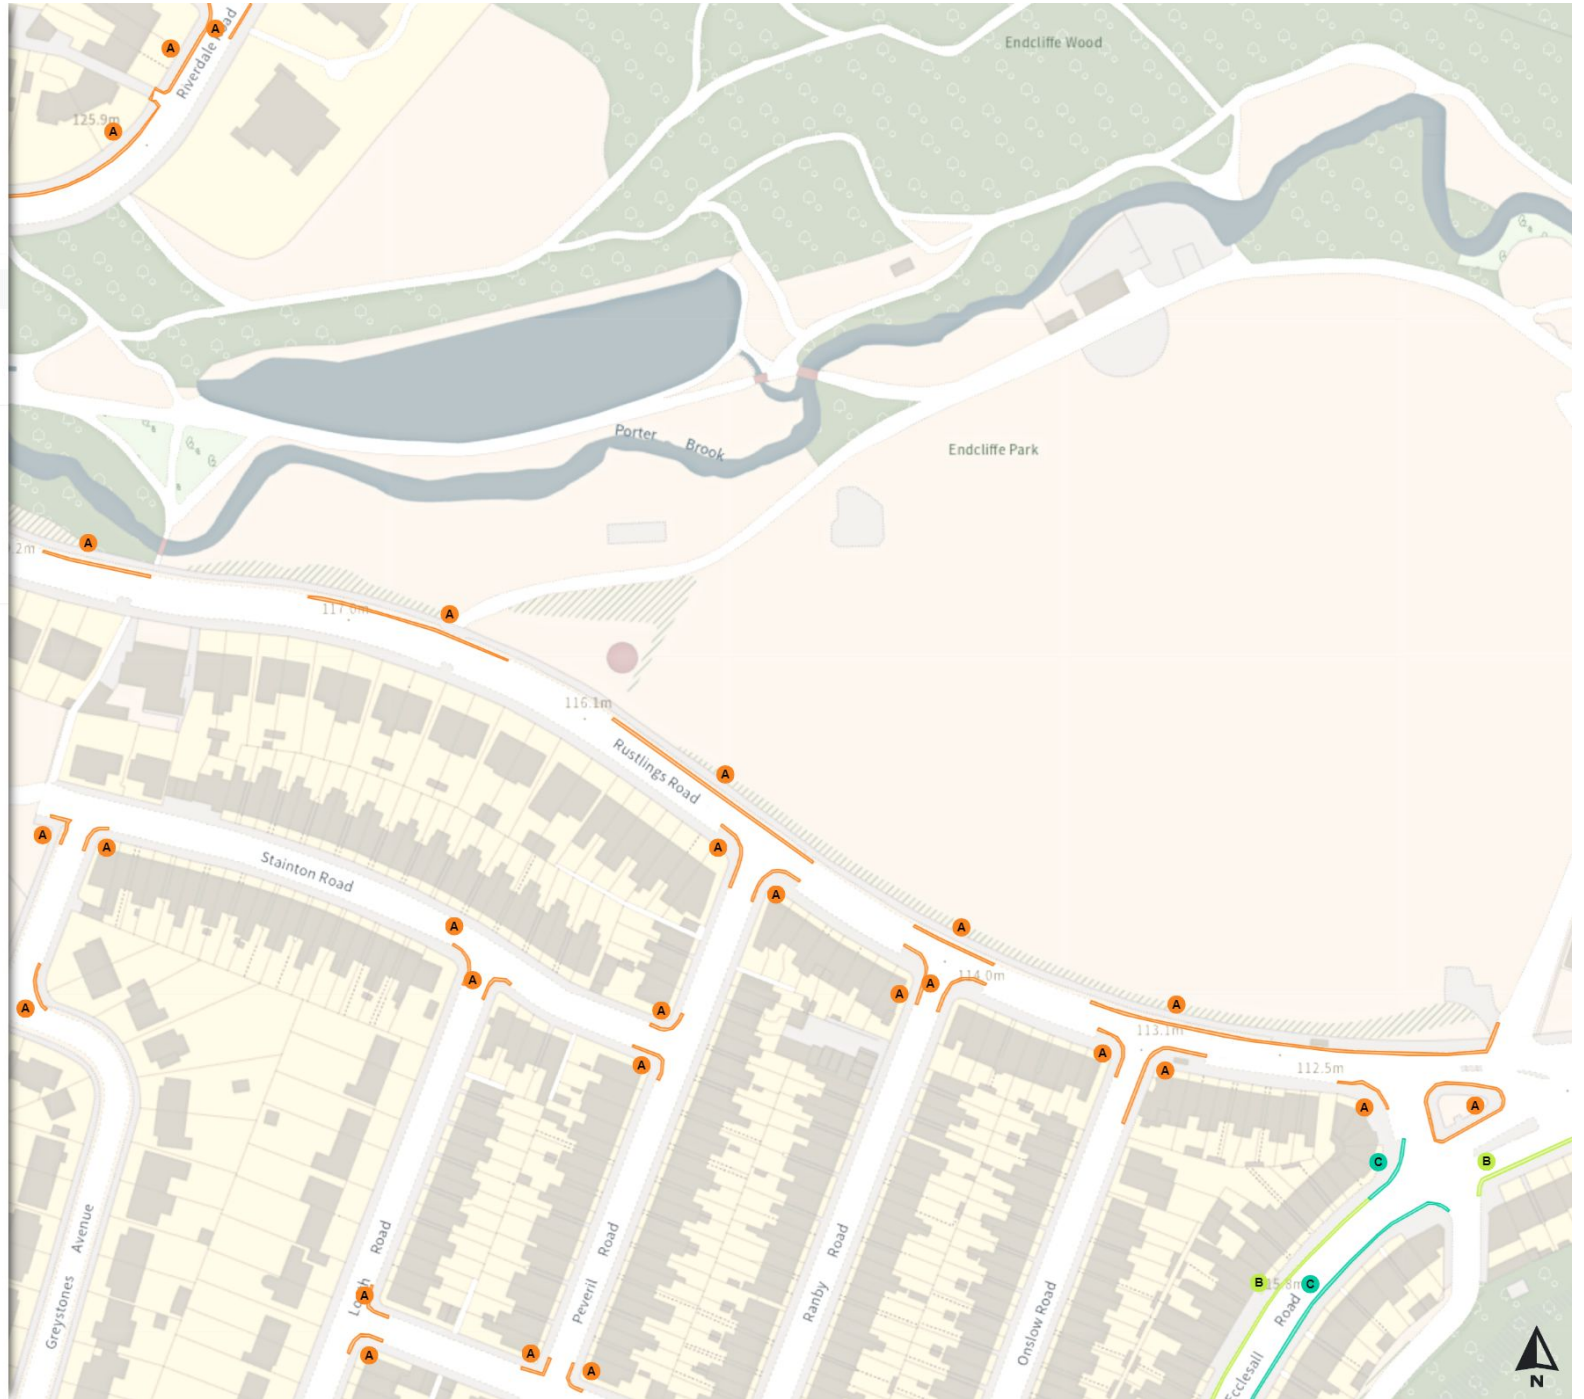

0 20 40 60m

Scale: 1:1250

North-West: 432556.77, 385942.308  
South-East: 432982.527, 385567.934

© Crown copyright and database rights 2024 Ordnance Survey.  
You are not permitted to copy, sub-license, distribute or sell any of this data to third parties in any form. Licence number 100018816