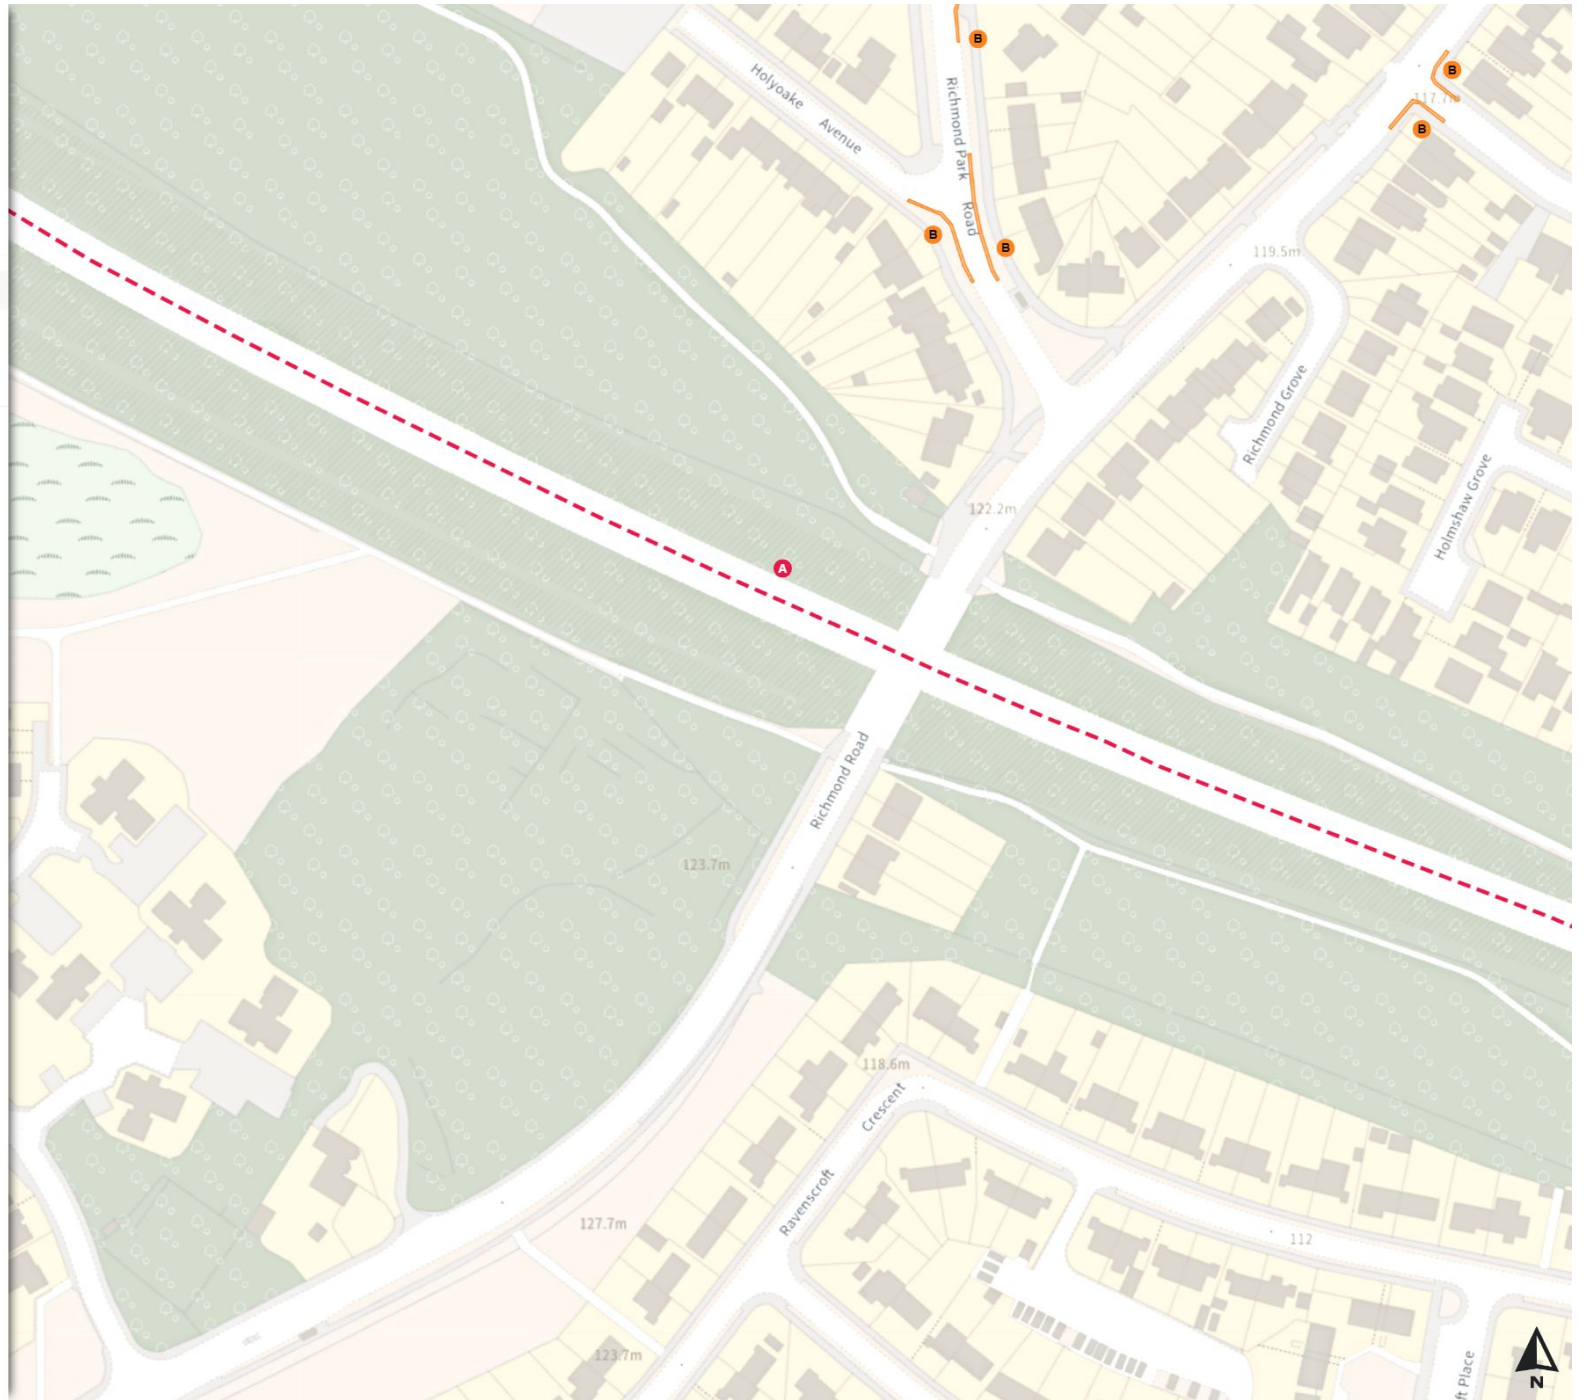

0 20 40 60m

Scale: 1:1250

North-West: 439982.252, 385998.822  
South-East: 440408.596, 385625.111

© Crown copyright and database rights 2024 Ordnance Survey.  
You are not permitted to copy, sub-license, distribute or sell any of this data to third parties in any form. Licence number 100018816