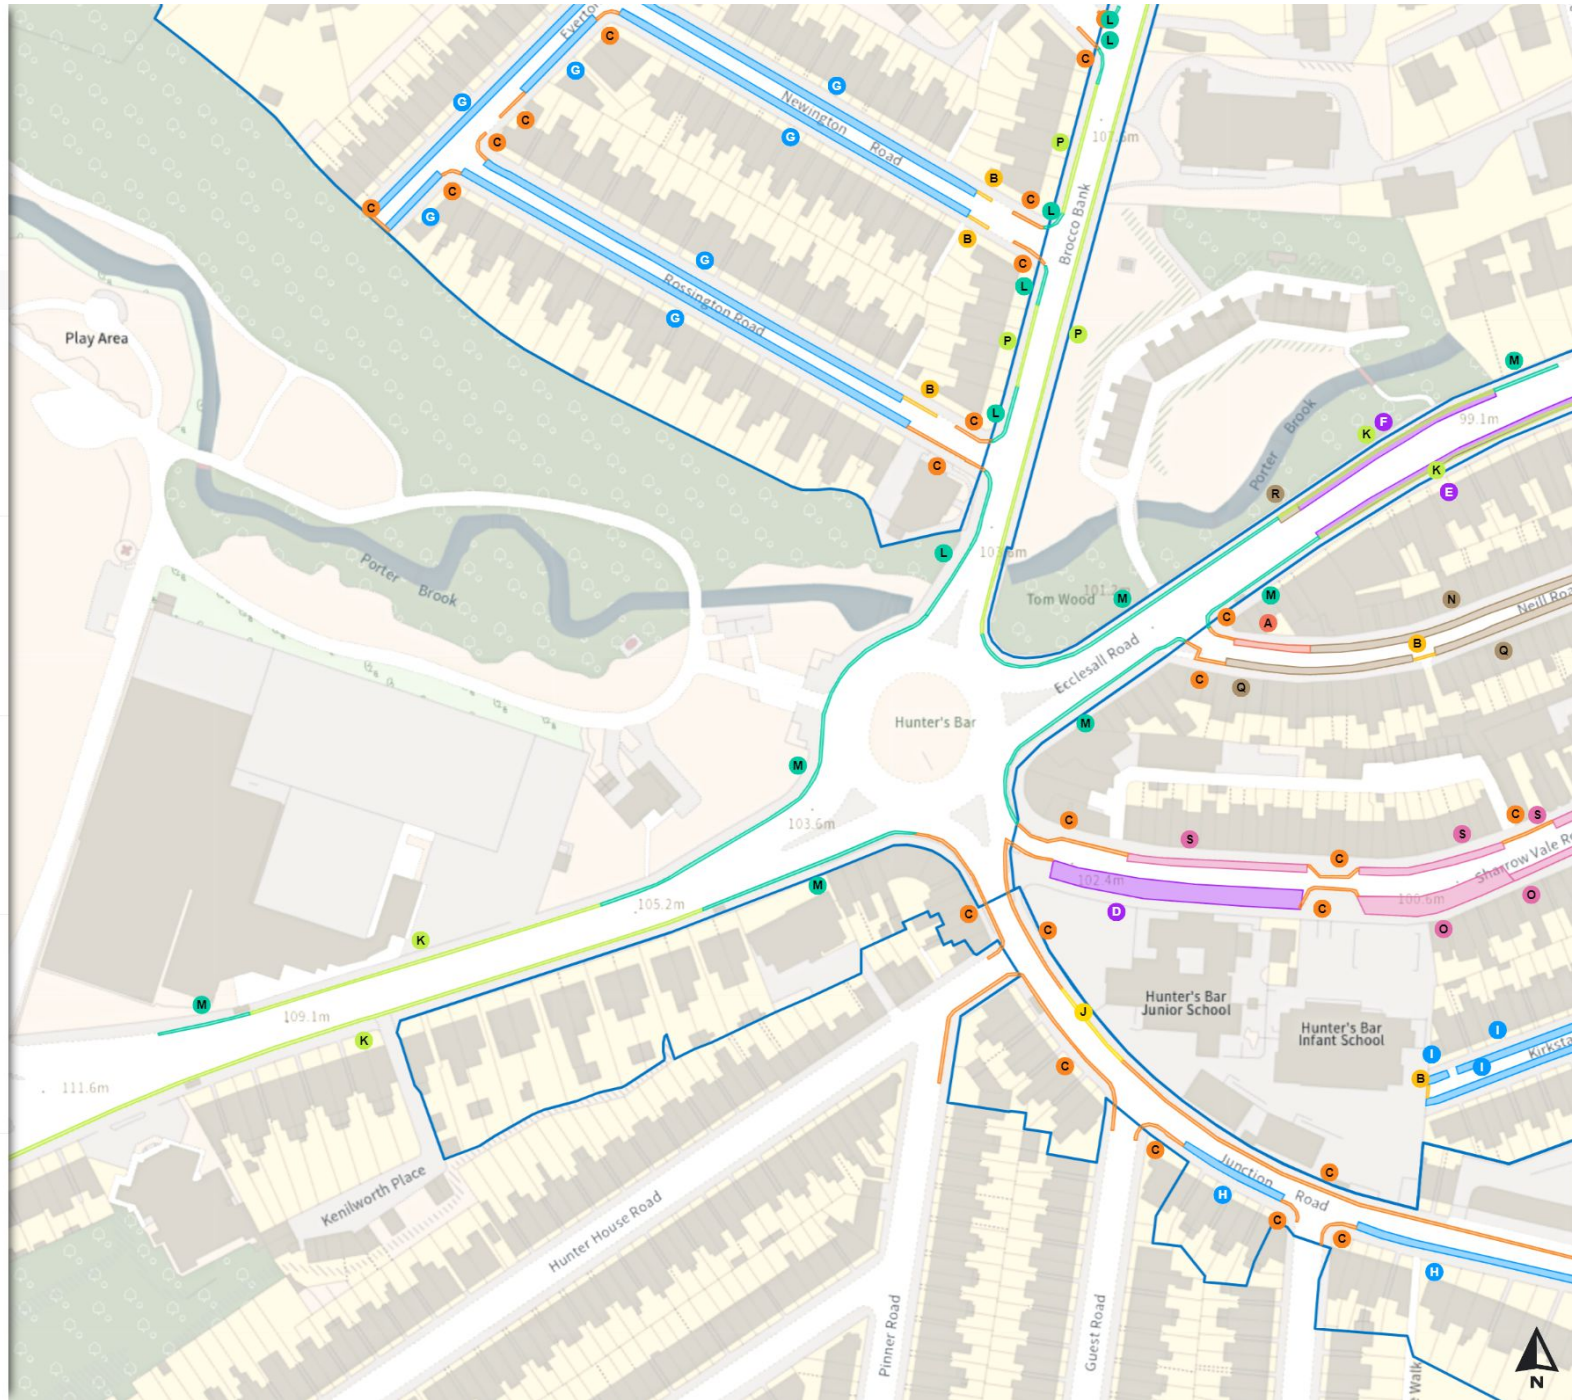

0 20 40 60m

Scale: 1:1250

North-West: 432969.208, 385945.143  
South-East: 433394.998, 385570.806

© Crown copyright and database rights 2024 Ordnance Survey.  
You are not permitted to copy, sub-license, distribute or sell any of this data to third parties in any form. Licence number 100018816