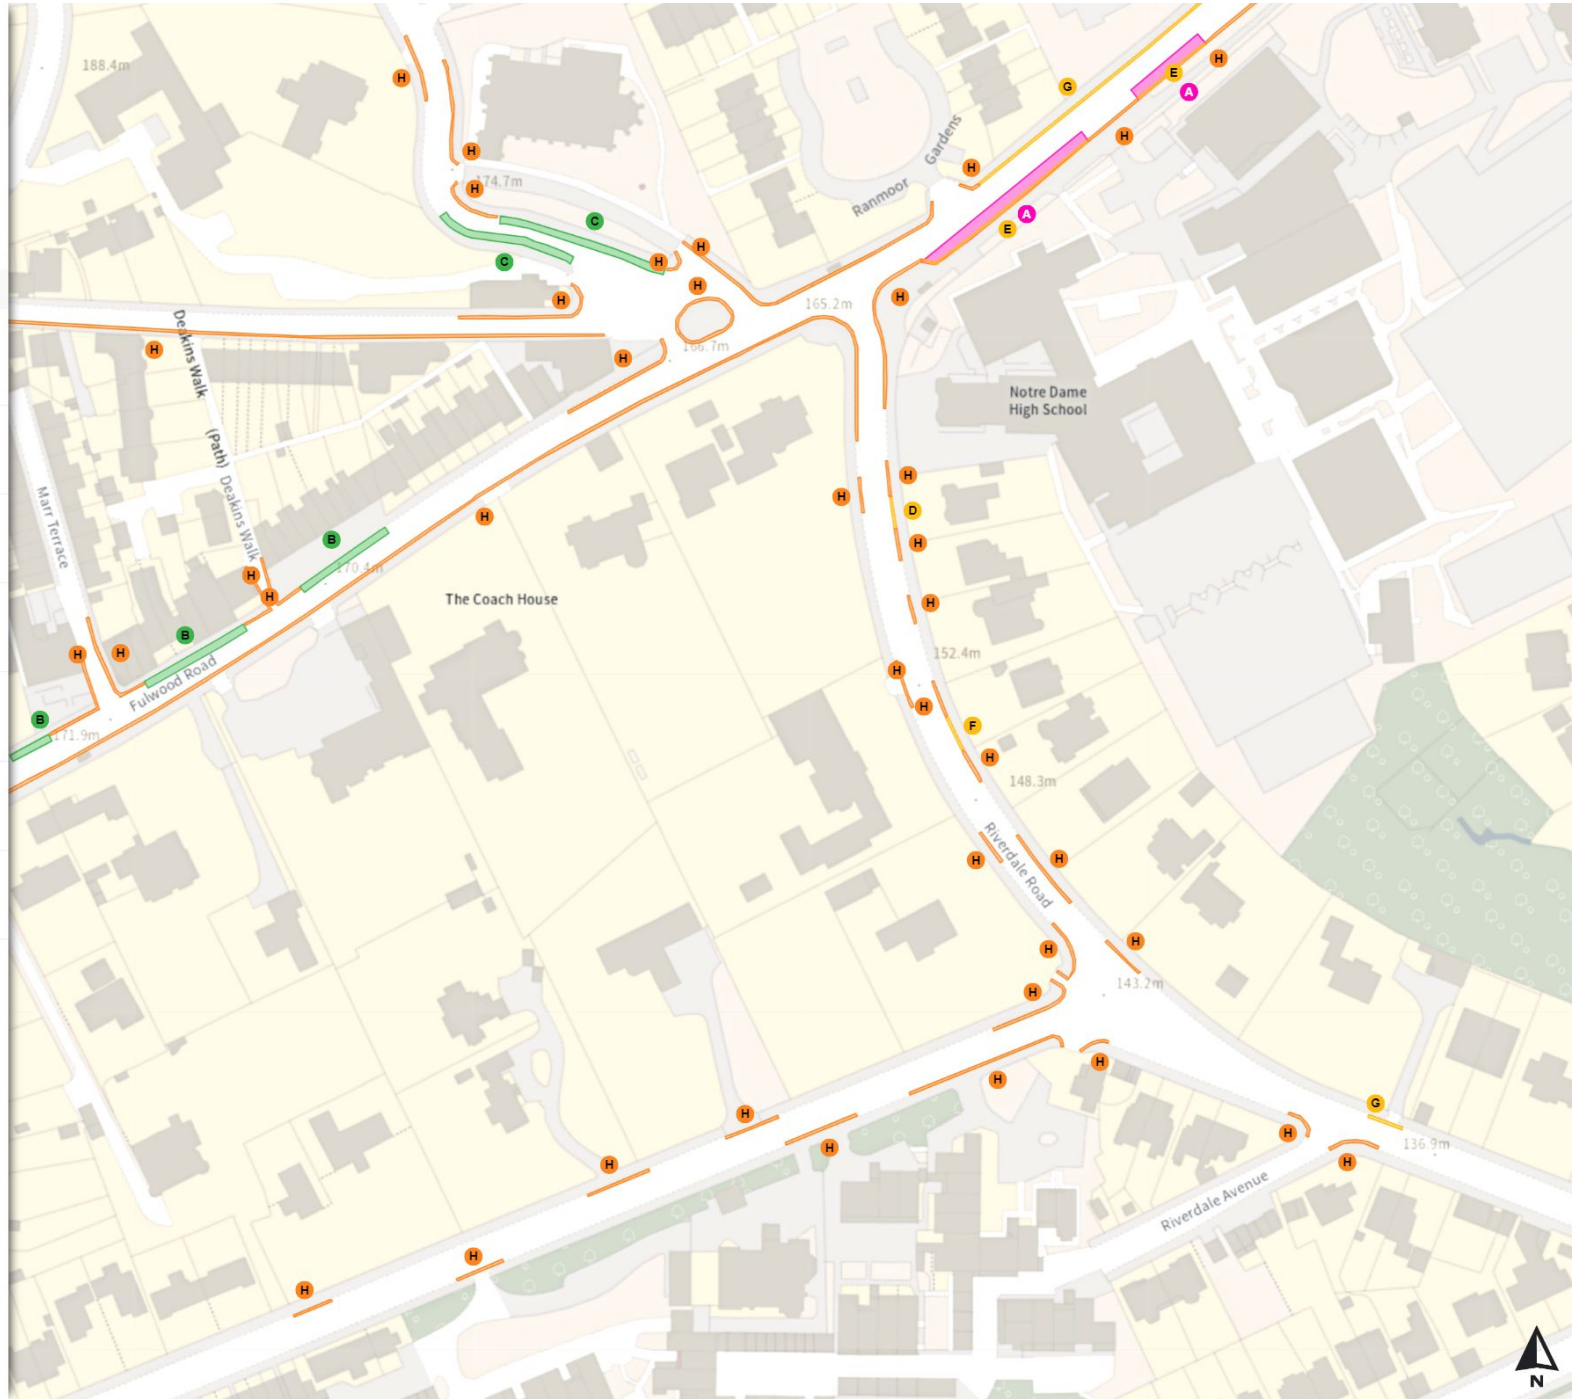

THE SHEFFIELD CITY COUNCIL (STOPPING RESTRICTIONS, WAITING RESTRICTIONS, LOADING RESTRICTIONS & PARKING PLACES) (MAP SCHEDULE) ORDER 2024

Map 430 of 794

Added

Bus parking place

Mon-Fri 08:00-09:30 15:00-16:00

Free parking place

Mon-Sat 08:00-18:30 2h 2h

Free parking place

Mon-Fri 09:00-16:00 3h 2h

No waiting

Mon-Fri 08:00-16:00

No waiting

Mon-Fri 09:30-15:00

No waiting

Mon-Fri 08:00-18:00

No waiting

Mon-Sat 08:00-18:30

No waiting at any time

At all times

0 20 40 60m

Scale: 1:1250

North-West: 431800.637, 386306.641
South-East: 432226.301, 385932.229

© Crown copyright and database rights 2024 Ordnance Survey. You are not permitted to copy, sub-license, distribute or sell any of this data to third parties in any form. Licence number 100018816