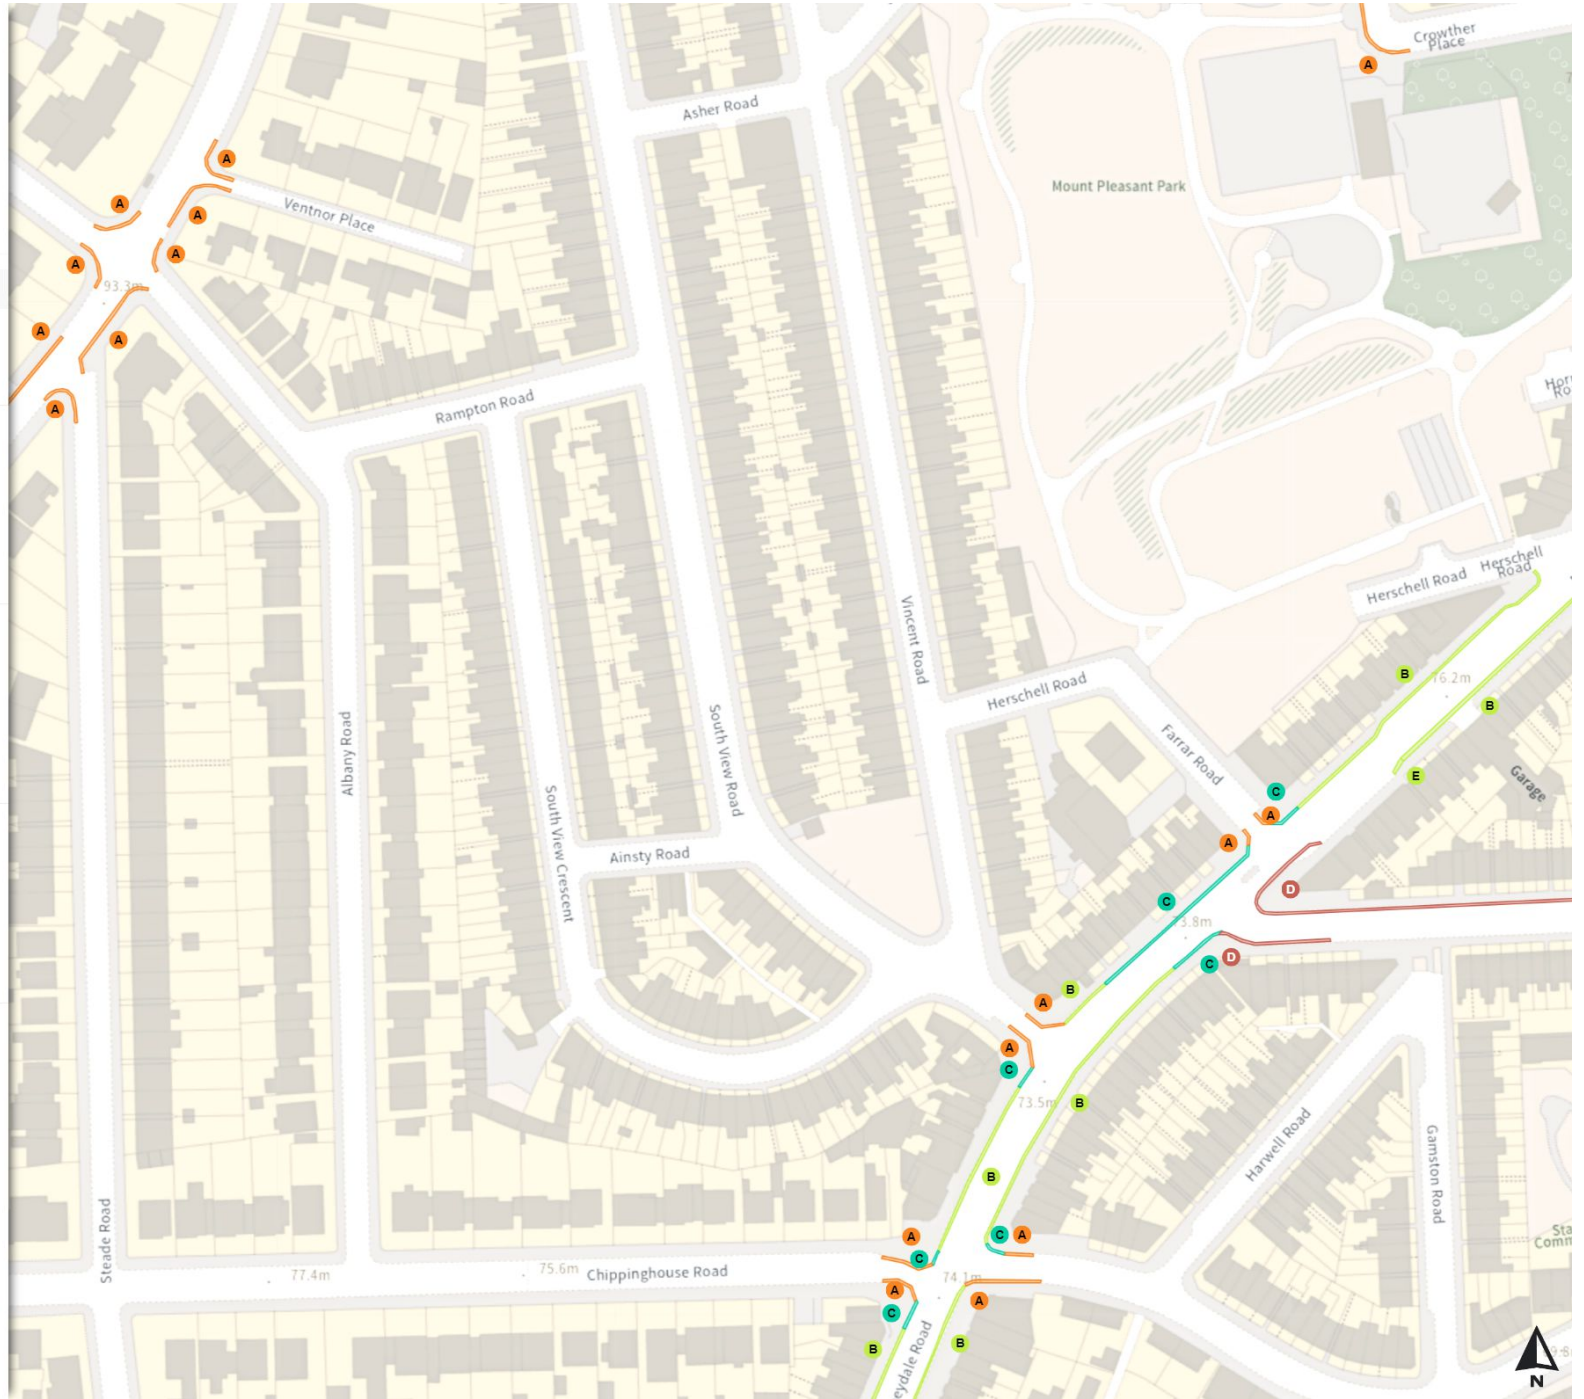

No loading

Mon-Fri 07:30-09:30 16:00-18:30

0 20 40 60m

Scale: 1:1250

North-West: 434599.869, 385587.411  
South-East: 435025.82, 385213.19

© Crown copyright and database rights 2024 Ordnance Survey.  
You are not permitted to copy, sub-license, distribute or sell any of this data to third parties in any form. Licence number 100018816