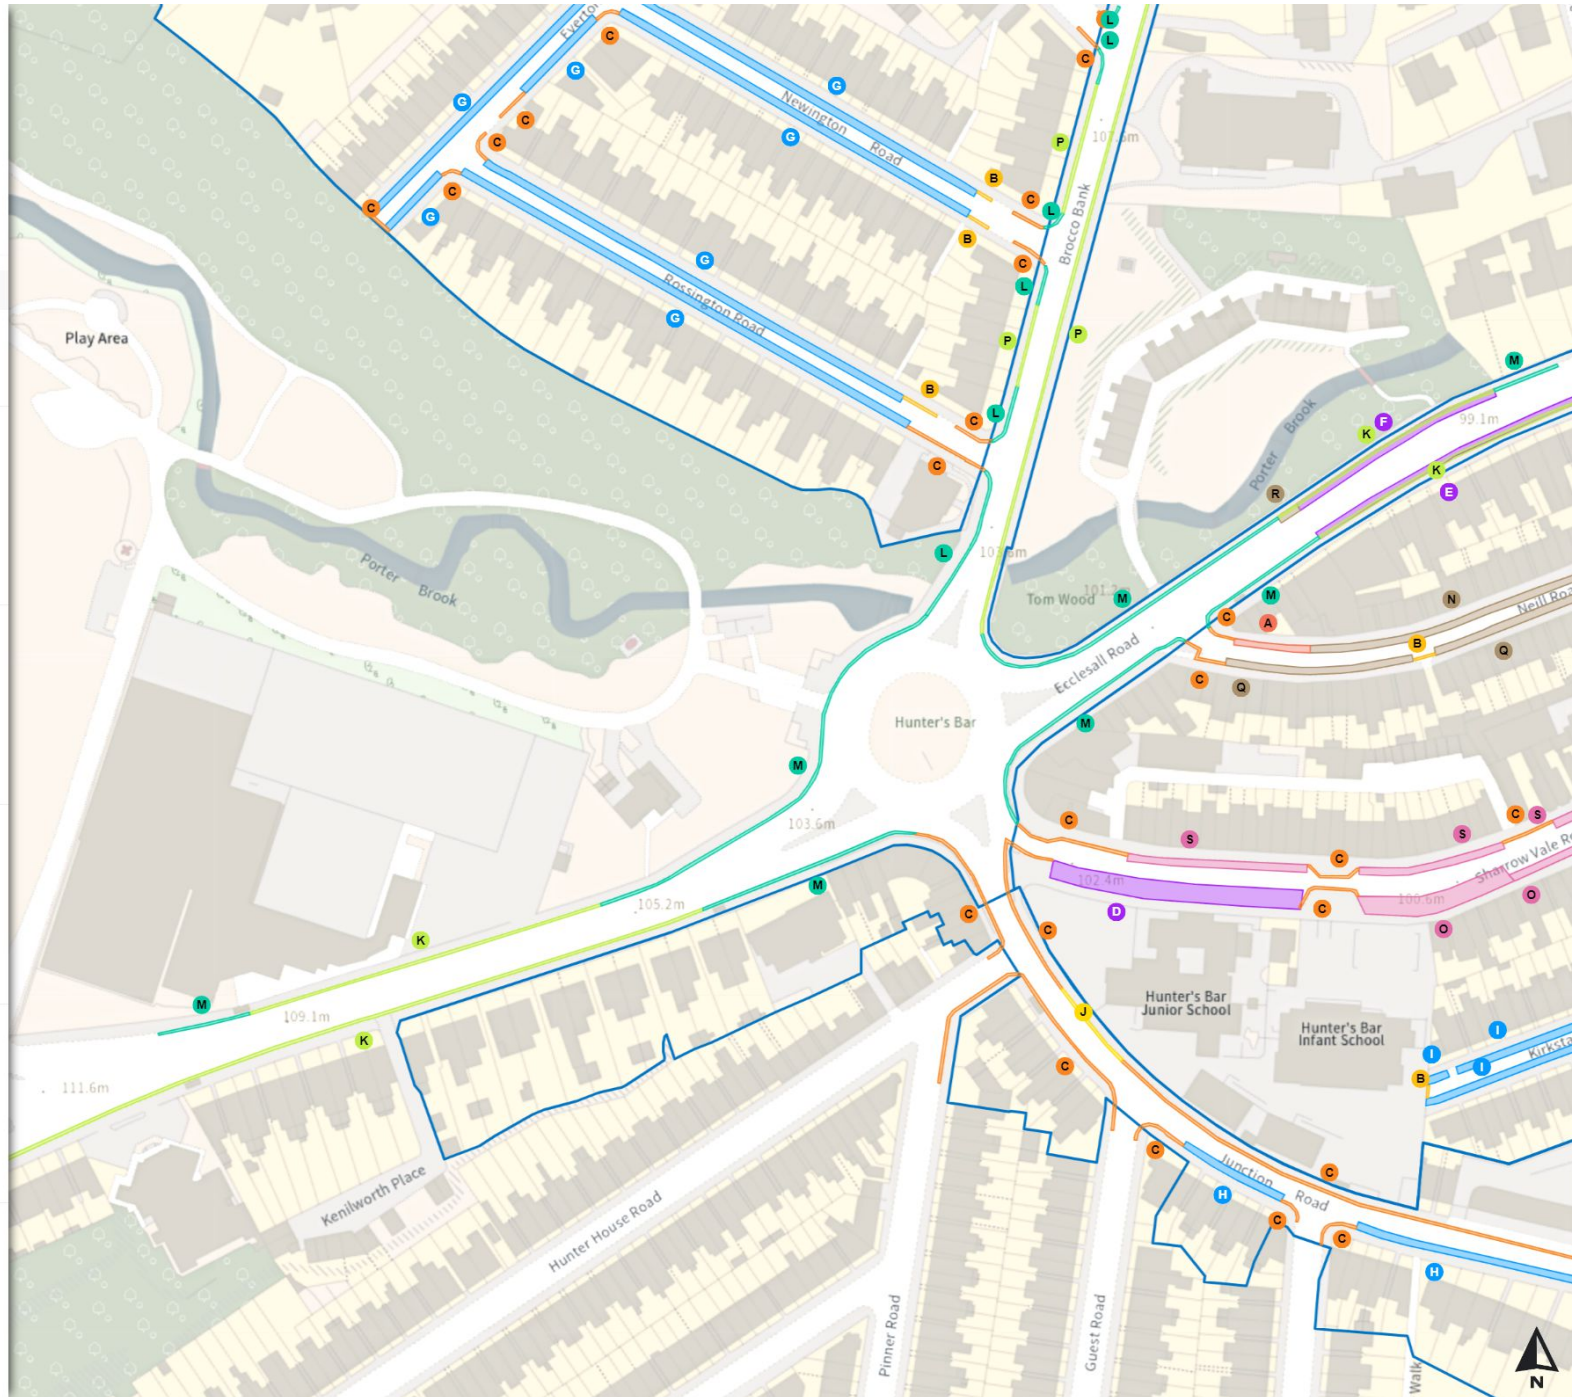

Scale: 1:1250

North-West: 432969.208, 385945.143  
South-East: 433394.998, 385570.806

© Crown copyright and database rights 2024 Ordnance Survey.  
You are not permitted to copy, sub-license, distribute or sell any of this data to third parties in any form. Licence number 100018816