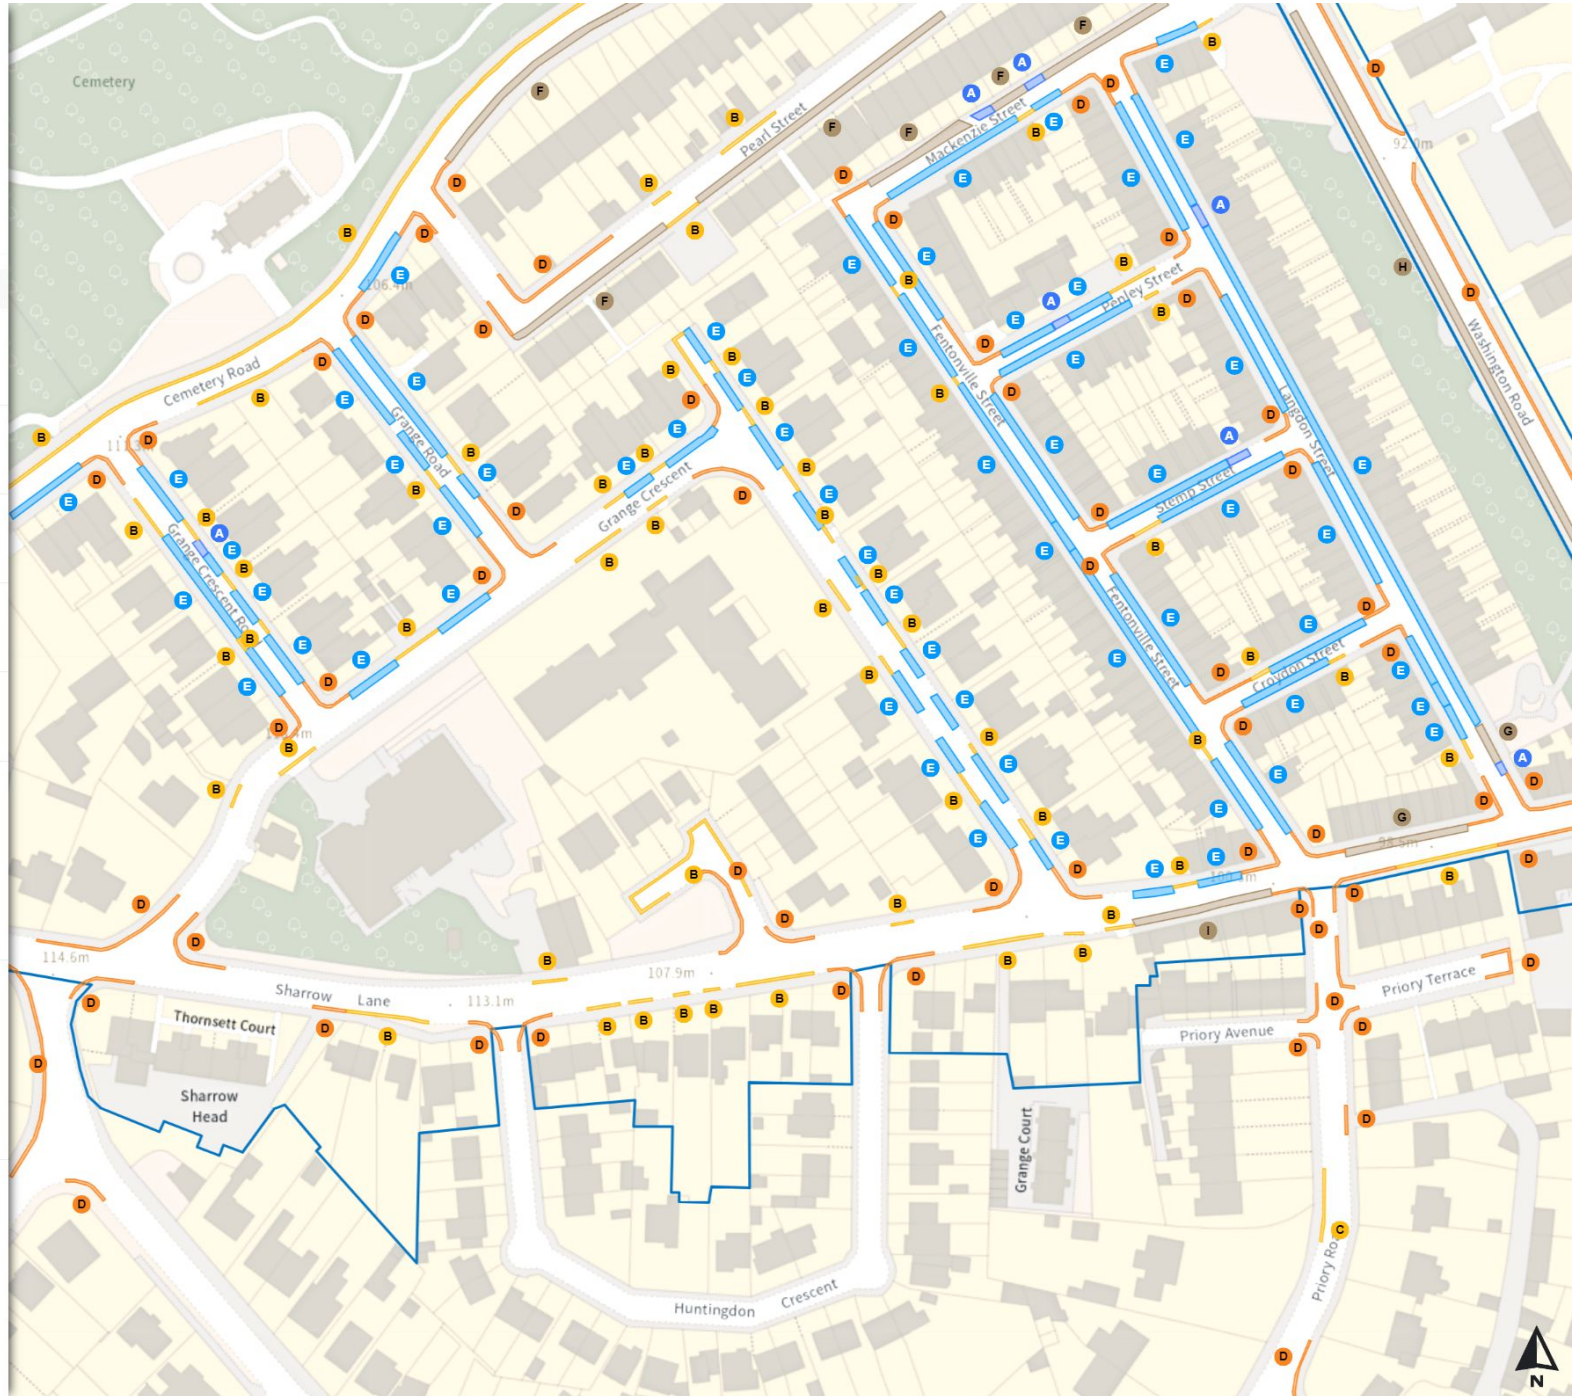

THE SHEFFIELD CITY COUNCIL (STOPPING RESTRICTIONS, WAITING RESTRICTIONS, LOADING RESTRICTIONS & PARKING PLACES) (MAP SCHEDULE) ORDER 2024

Map 465a of 794

Added

Disabled persons' badge holders parking place

At all times

No waiting

Mon-Fri 08:00-18:30

No waiting

Mon-Sat 08:00-18:30

No waiting at any time

At all times

Permit holders parking place (Grange)

Mon-Fri 08:00-18:30

Shared

Paid-for parking place

Mon-Fri 08:00-18:30 4h

Permit holders parking place (Grange)

Mon-Fri 08:00-18:30

Shared

Free parking place

Mon-Fri 08:00-18:30 2h 2h

Permit holders parking place (Grange)

Mon-Fri 08:00-18:30

0 20 40 60m

Scale: 1:1250

North-West: 434206.88, 385953.864
South-East: 434632.768, 385579.637

© Crown copyright and database rights 2024 Ordnance Survey.
You are not permitted to copy, sub-license, distribute or sell any of this data to third parties in any form. Licence number 100018816