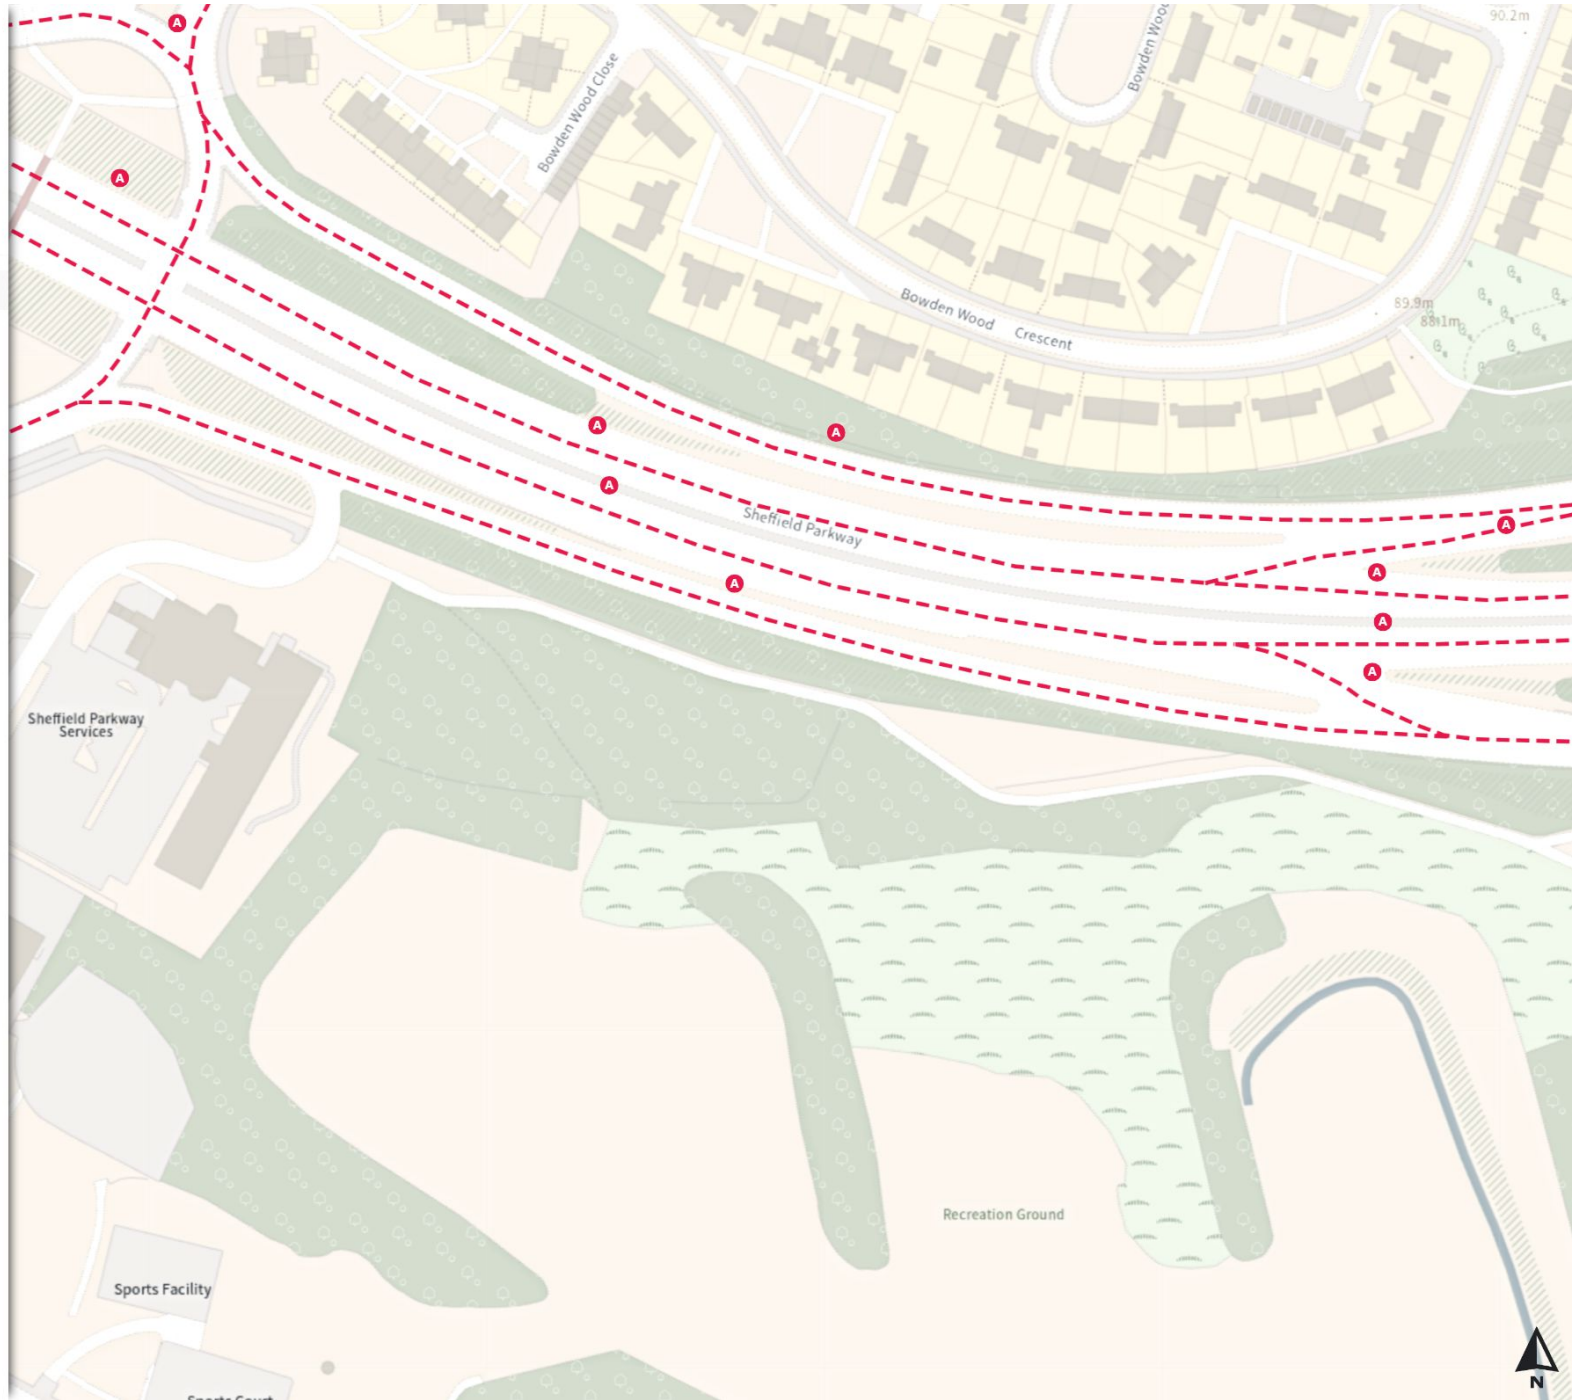

THE SHEFFIELD CITY COUNCIL (STOPPING RESTRICTIONS, WAITING RESTRICTIONS, LOADING RESTRICTIONS & PARKING PLACES) (MAP SCHEDULE) ORDER 2024

Map 416 of 794

Added

- Clearway
- A At all times

0 20 40 60m

Scale: 1:1250