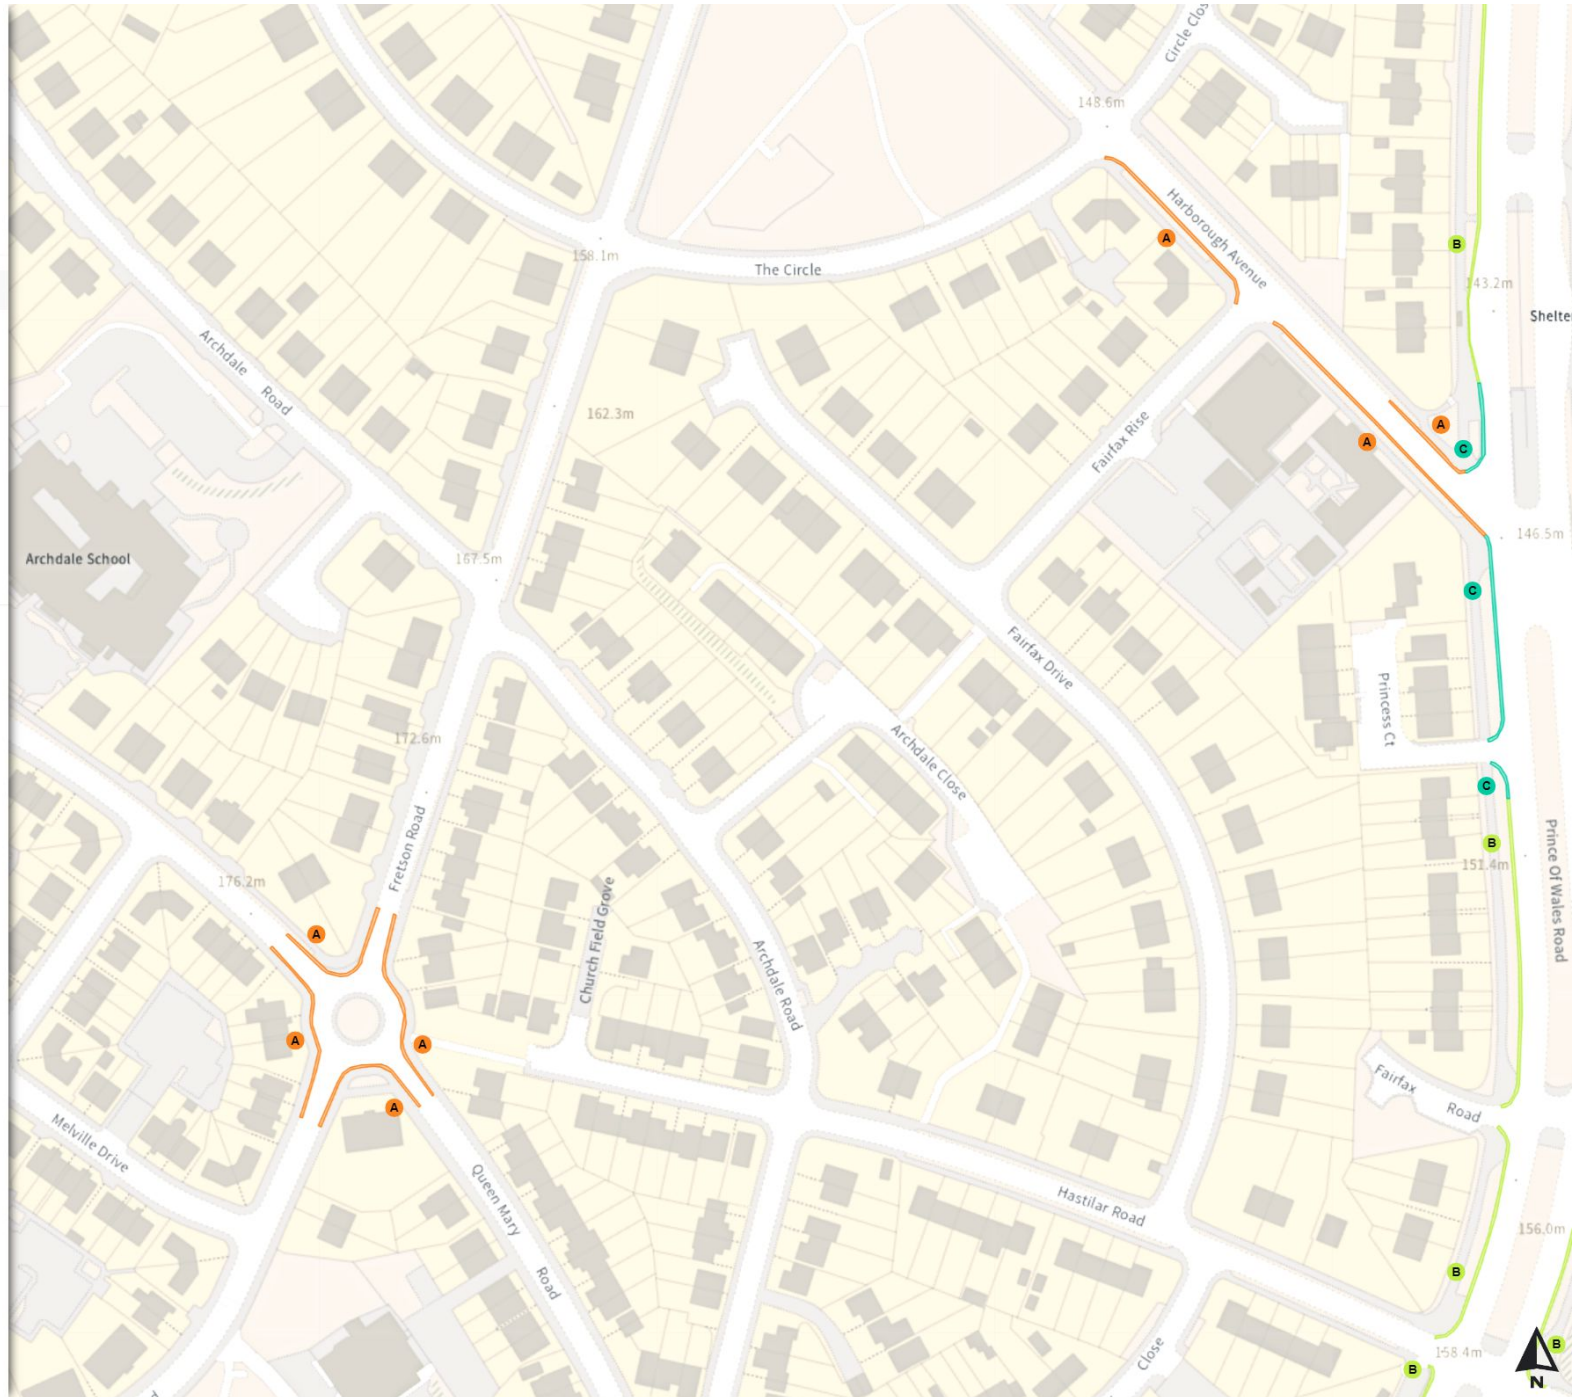

0 20 40 60m

Scale: 1:1250

North-West: 438332.327, 385985.261  
South-East: 438758.54, 385611.404

© Crown copyright and database rights 2024 Ordnance Survey.  
You are not permitted to copy, sub-license, distribute or sell any of this data to third parties in any form. Licence number 100018816