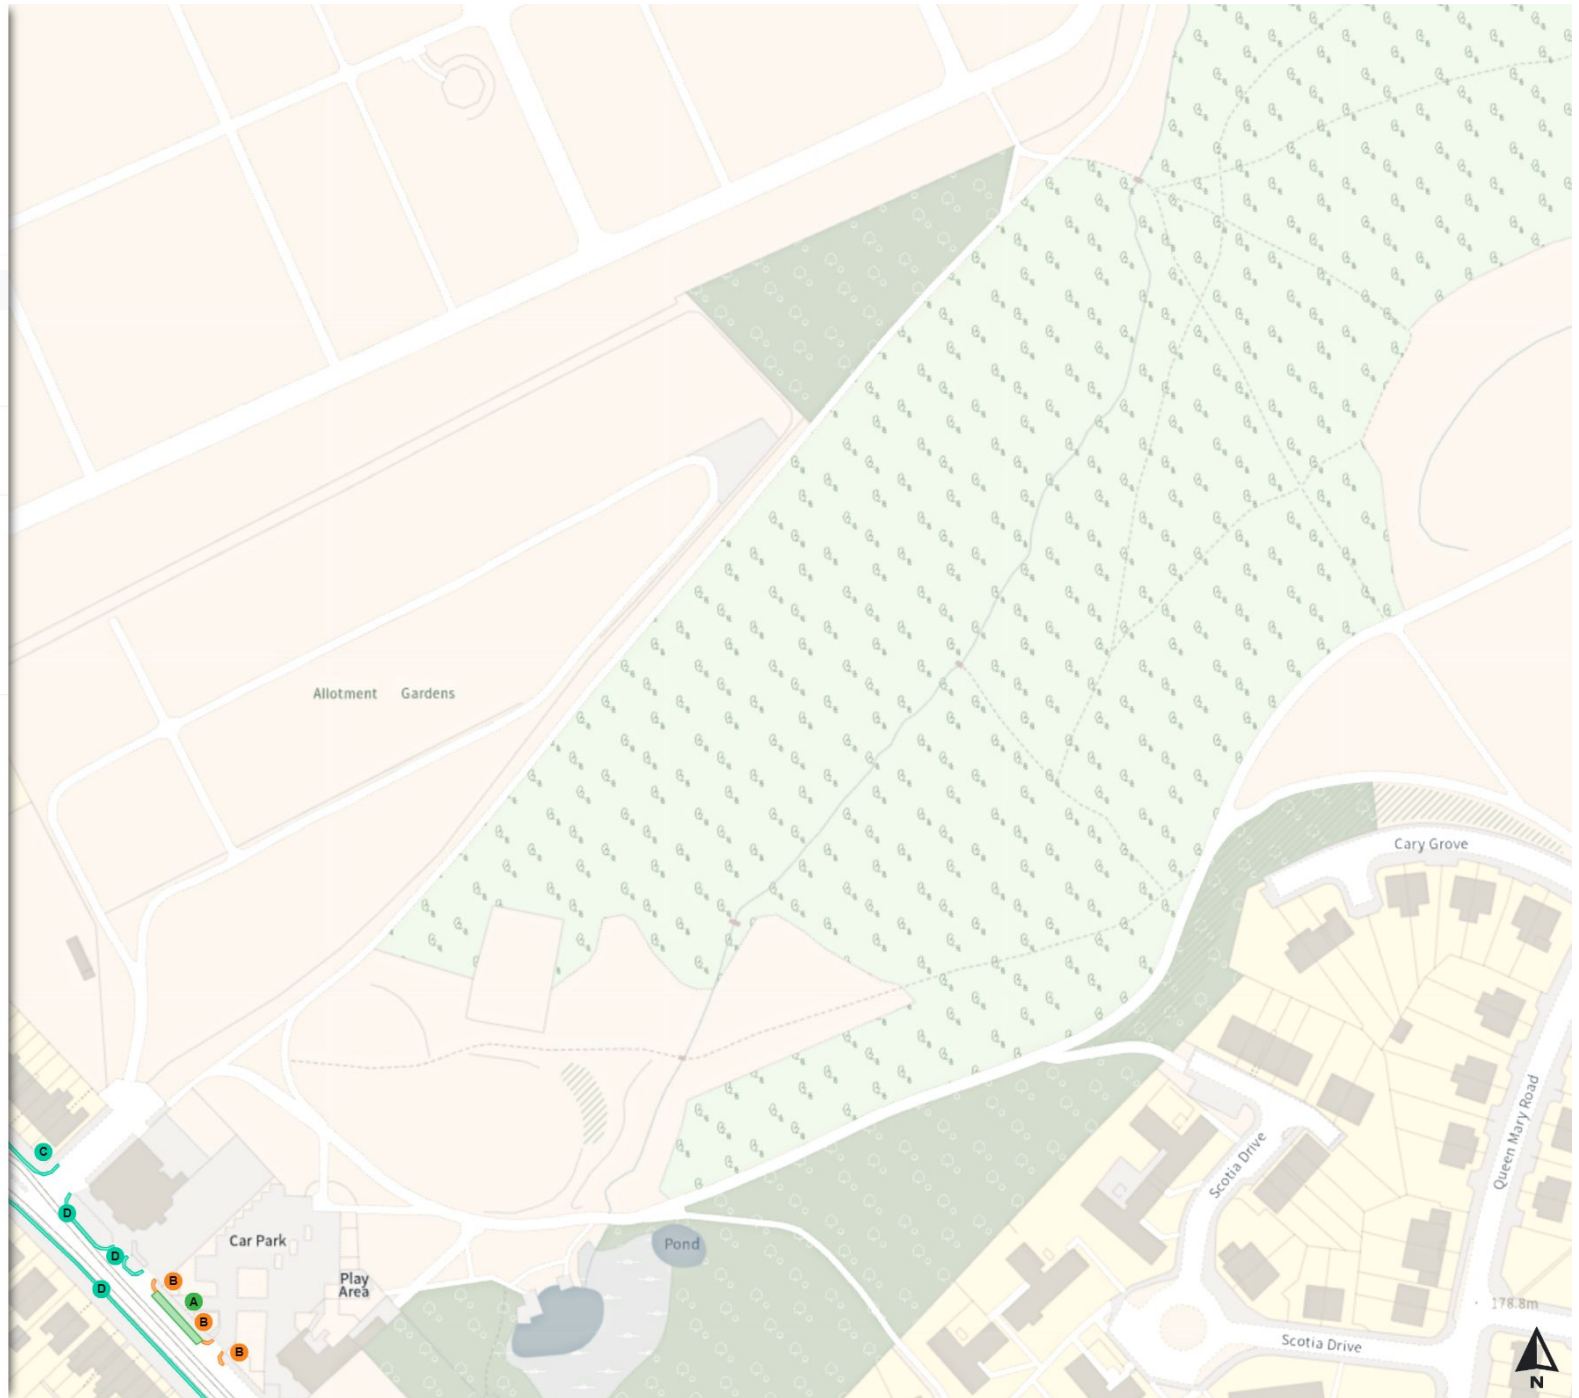

0 20 40 60m

Scale: 1:1250

North-West: 437507.096, 385978.694  
South-East: 437933.244, 385604.762

© Crown copyright and database rights 2024 Ordnance Survey.  
You are not permitted to copy, sub-license, distribute or sell any of this data to third parties in any form. Licence number 100018816