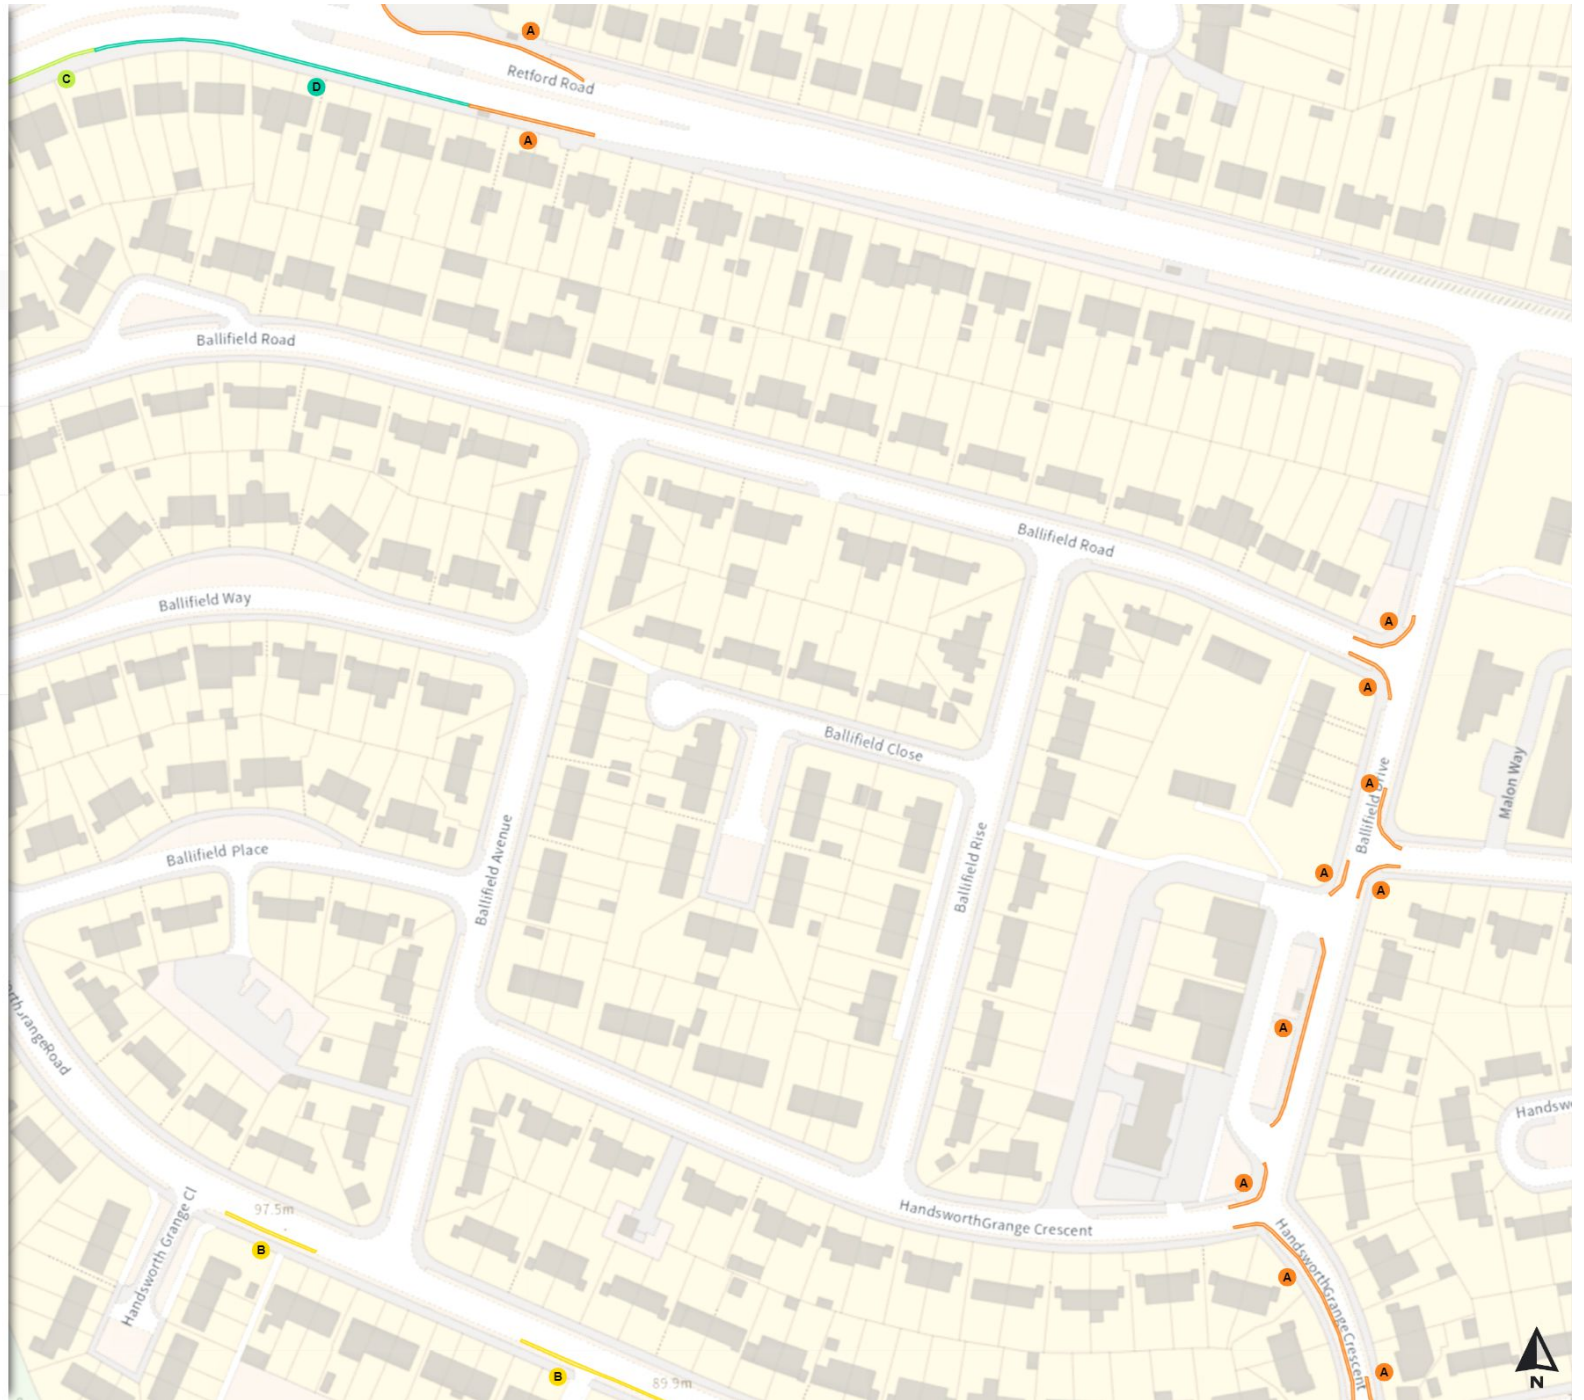

At all times

No loading

Mon-Fri 08:00-09:30 16:00-18:30

0 20 40 60m

Scale: 1:1250

North-West: 441288.102, 386379.405  
South-East: 441714.517, 386005.841

© Crown copyright and database rights 2024 Ordnance Survey.  
You are not permitted to copy, sub-license, distribute or sell any of this data to third parties in any form. Licence number 100018816