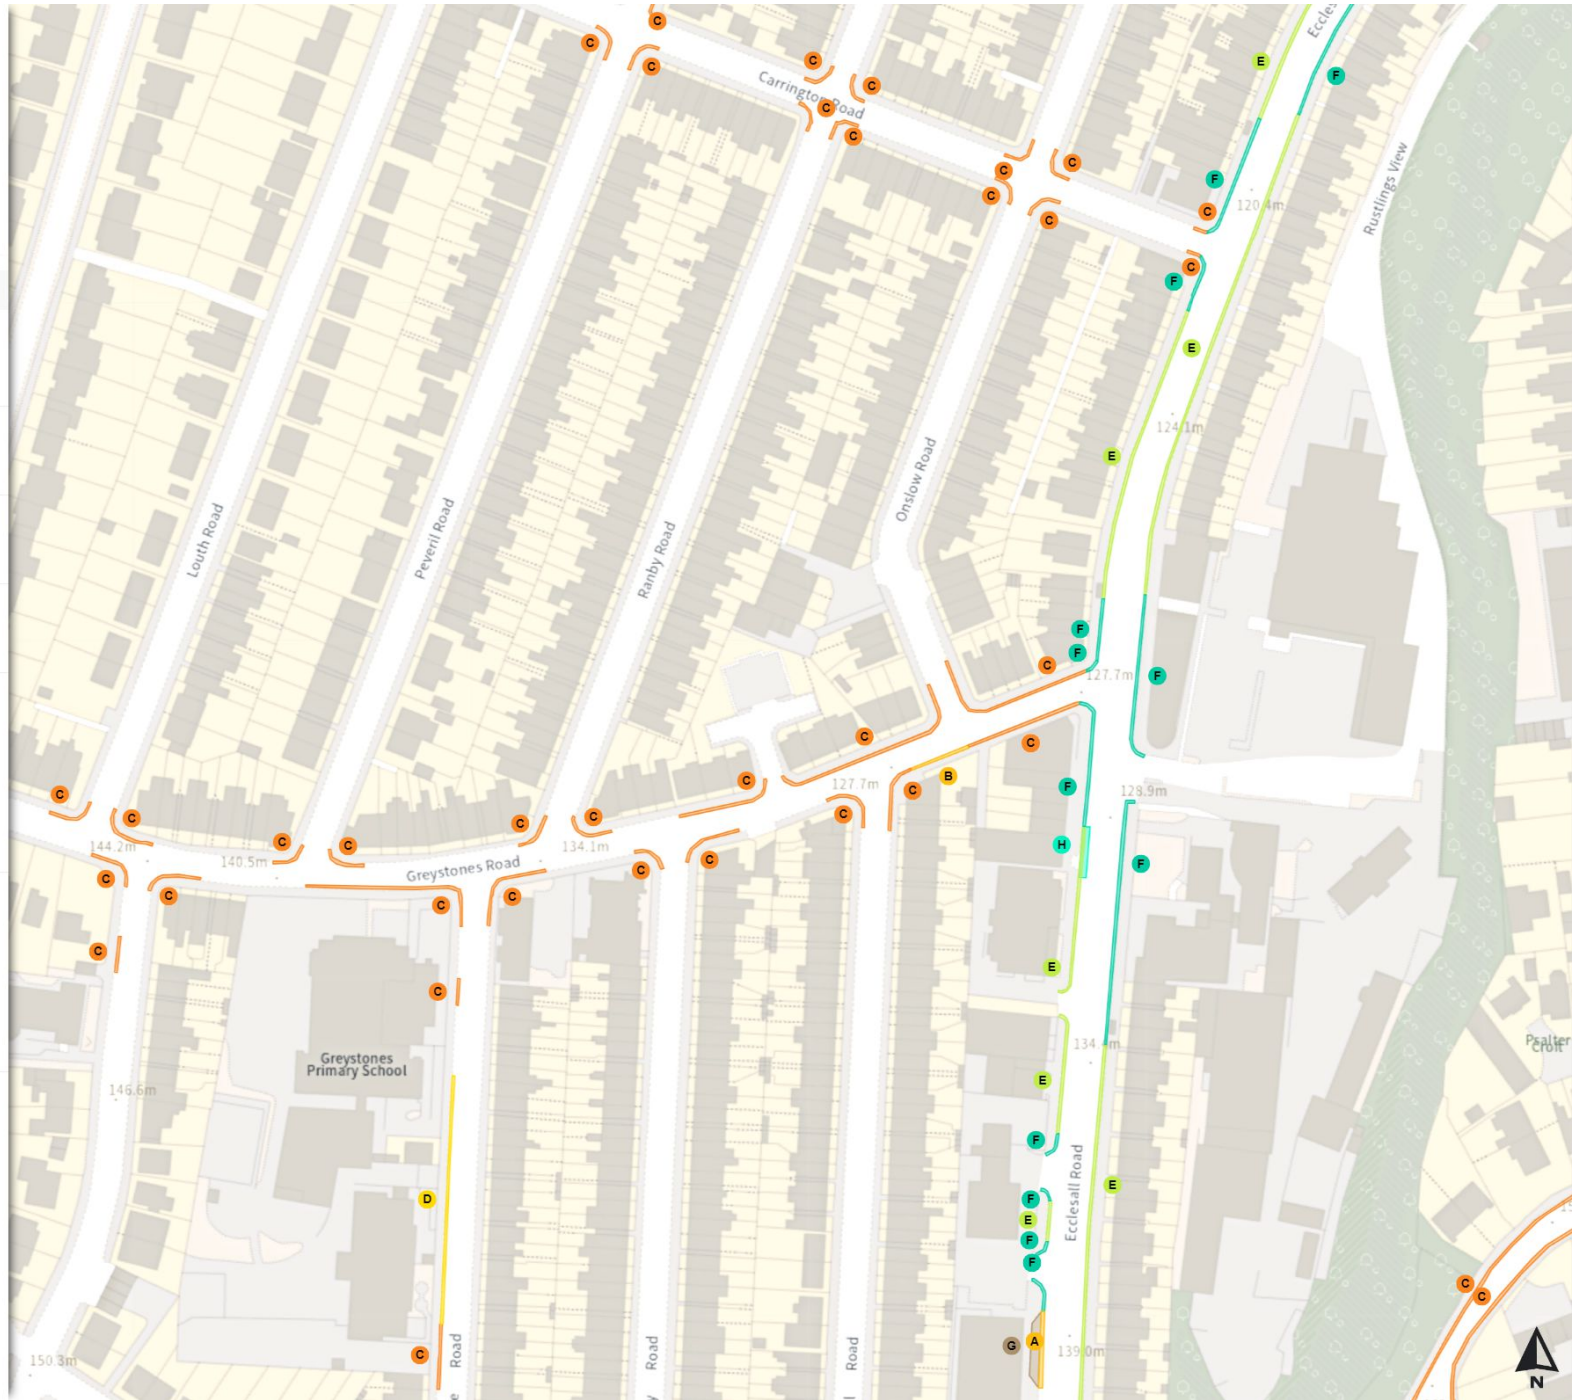

THE SHEFFIELD CITY COUNCIL (STOPPING RESTRICTIONS, WAITING RESTRICTIONS, LOADING RESTRICTIONS & PARKING PLACES) (MAP SCHEDULE) ORDER 2024

Map 490a of 794

Added

No waiting

Mon-Fri 07:30-09:30 16:00-18:30

No waiting

Mon-Sat 08:00-18:30

No waiting at any time

At all times

Prohibition of stopping on school entrance markings

Mon-Fri 08:30-09:00 15:00-15:45

Shared

No waiting

Mon-Fri 07:30-09:30 16:00-18:30

No loading

Mon-Fri 07:30-09:30 16:00-18:30

Shared

No waiting at any time

At all times

No loading

Mon-Fri 07:30-09:30 16:00-18:30

0 20 40 60m

Scale: 1:1250

North-West: 432536.981, 385572.886
South-East: 432962.769, 385198.481

© Crown copyright and database rights 2024 Ordnance Survey. You are not permitted to copy, sub-license, distribute or sell any of this data to third parties in any form. Licence number 100018816