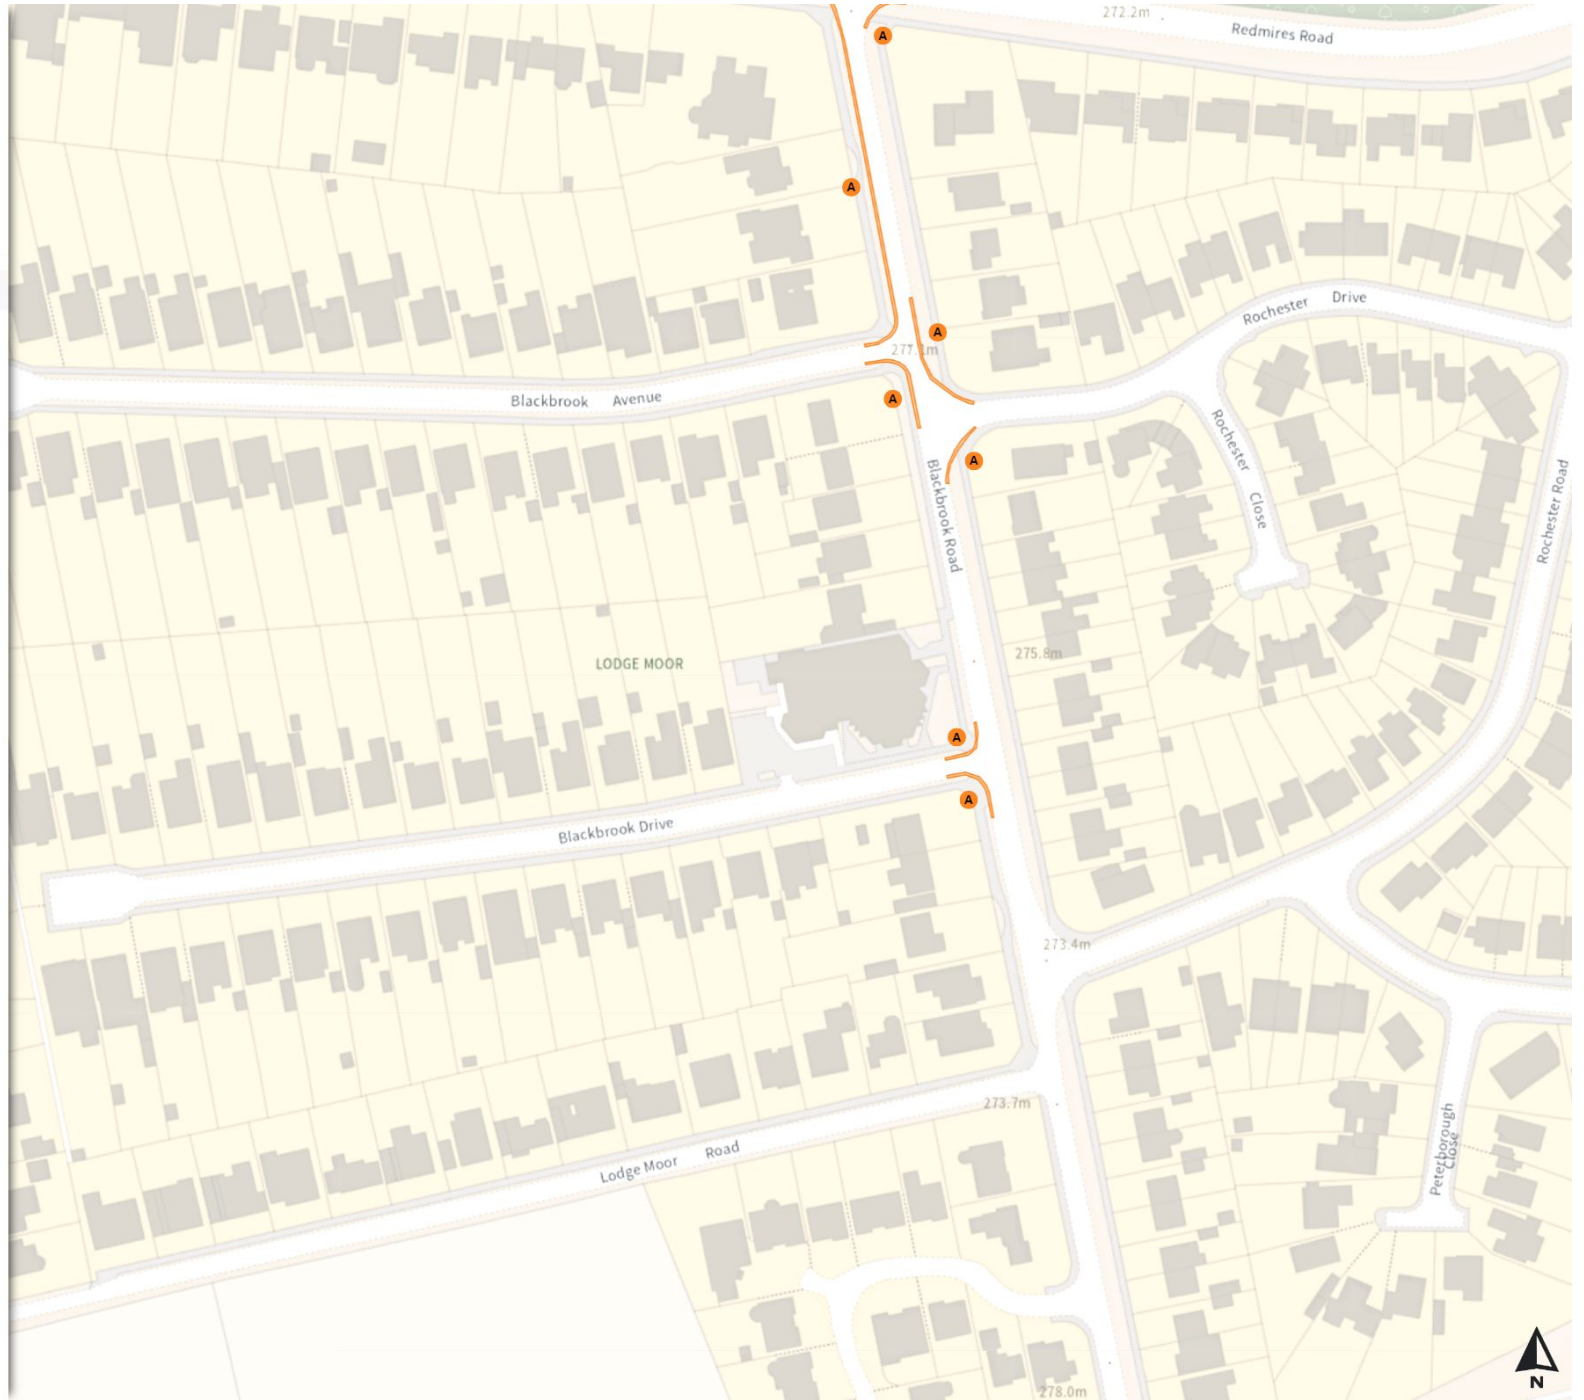

THE SHEFFIELD CITY COUNCIL (STOPPING RESTRICTIONS, WAITING RESTRICTIONS, LOADING RESTRICTIONS & PARKING PLACES) (MAP SCHEDULE) ORDER 2024

Map 425 of 794

Added

- No waiting at any time
- At all times

0 20 40 60m

Scale: 1:1250

North-West: 428913.073, 386288.256
South-East: 429338.509, 385913.586

© Crown copyright and database rights 2024 Ordnance Survey.
You are not permitted to copy, sub-license, distribute or sell any of this data to third parties in any form. Licence number 100018816