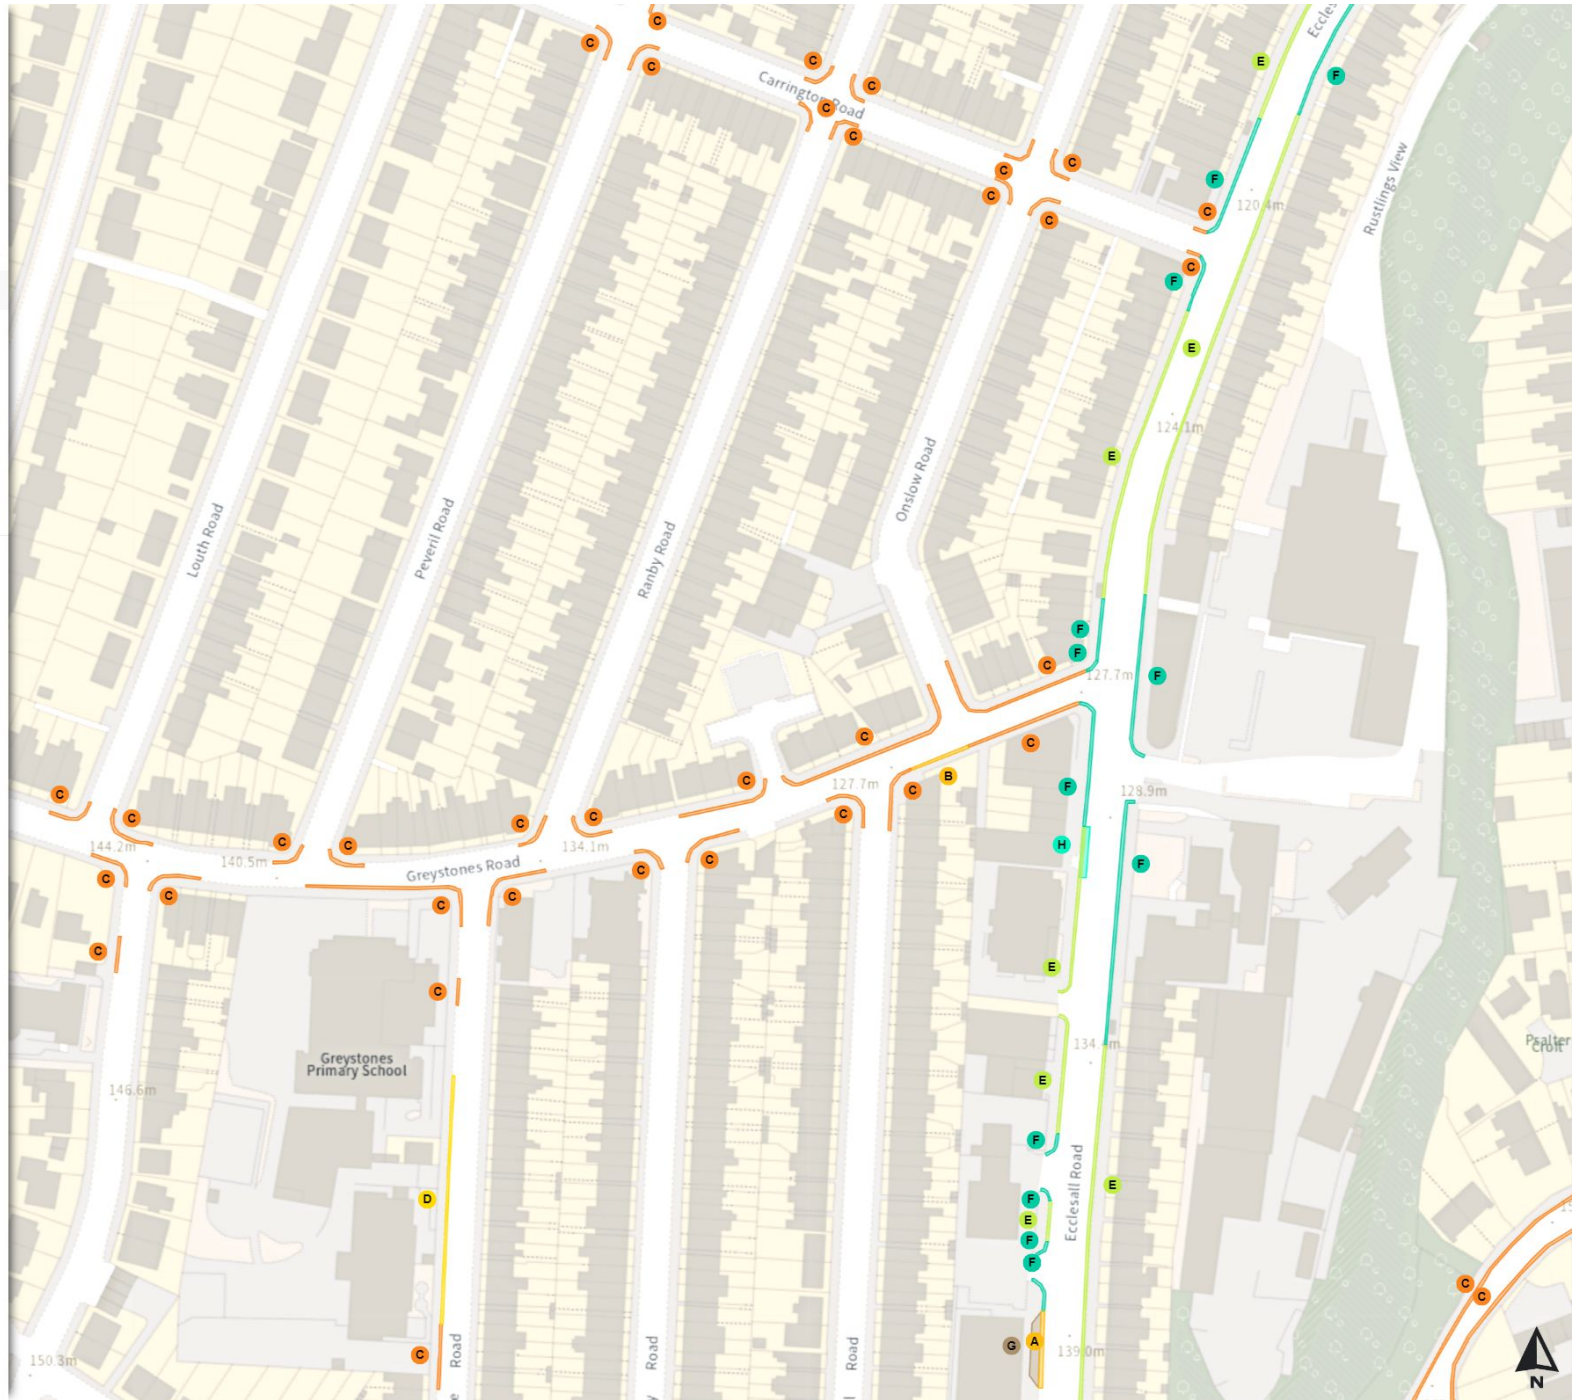

0 20 40 60m

Scale: 1:1250

North-West: 432536.981, 385572.886  
South-East: 432962.769, 385198.481

© Crown copyright and database rights 2024 Ordnance Survey.  
You are not permitted to copy, sub-license, distribute or sell any of this data to third parties in any form. Licence number 100018816