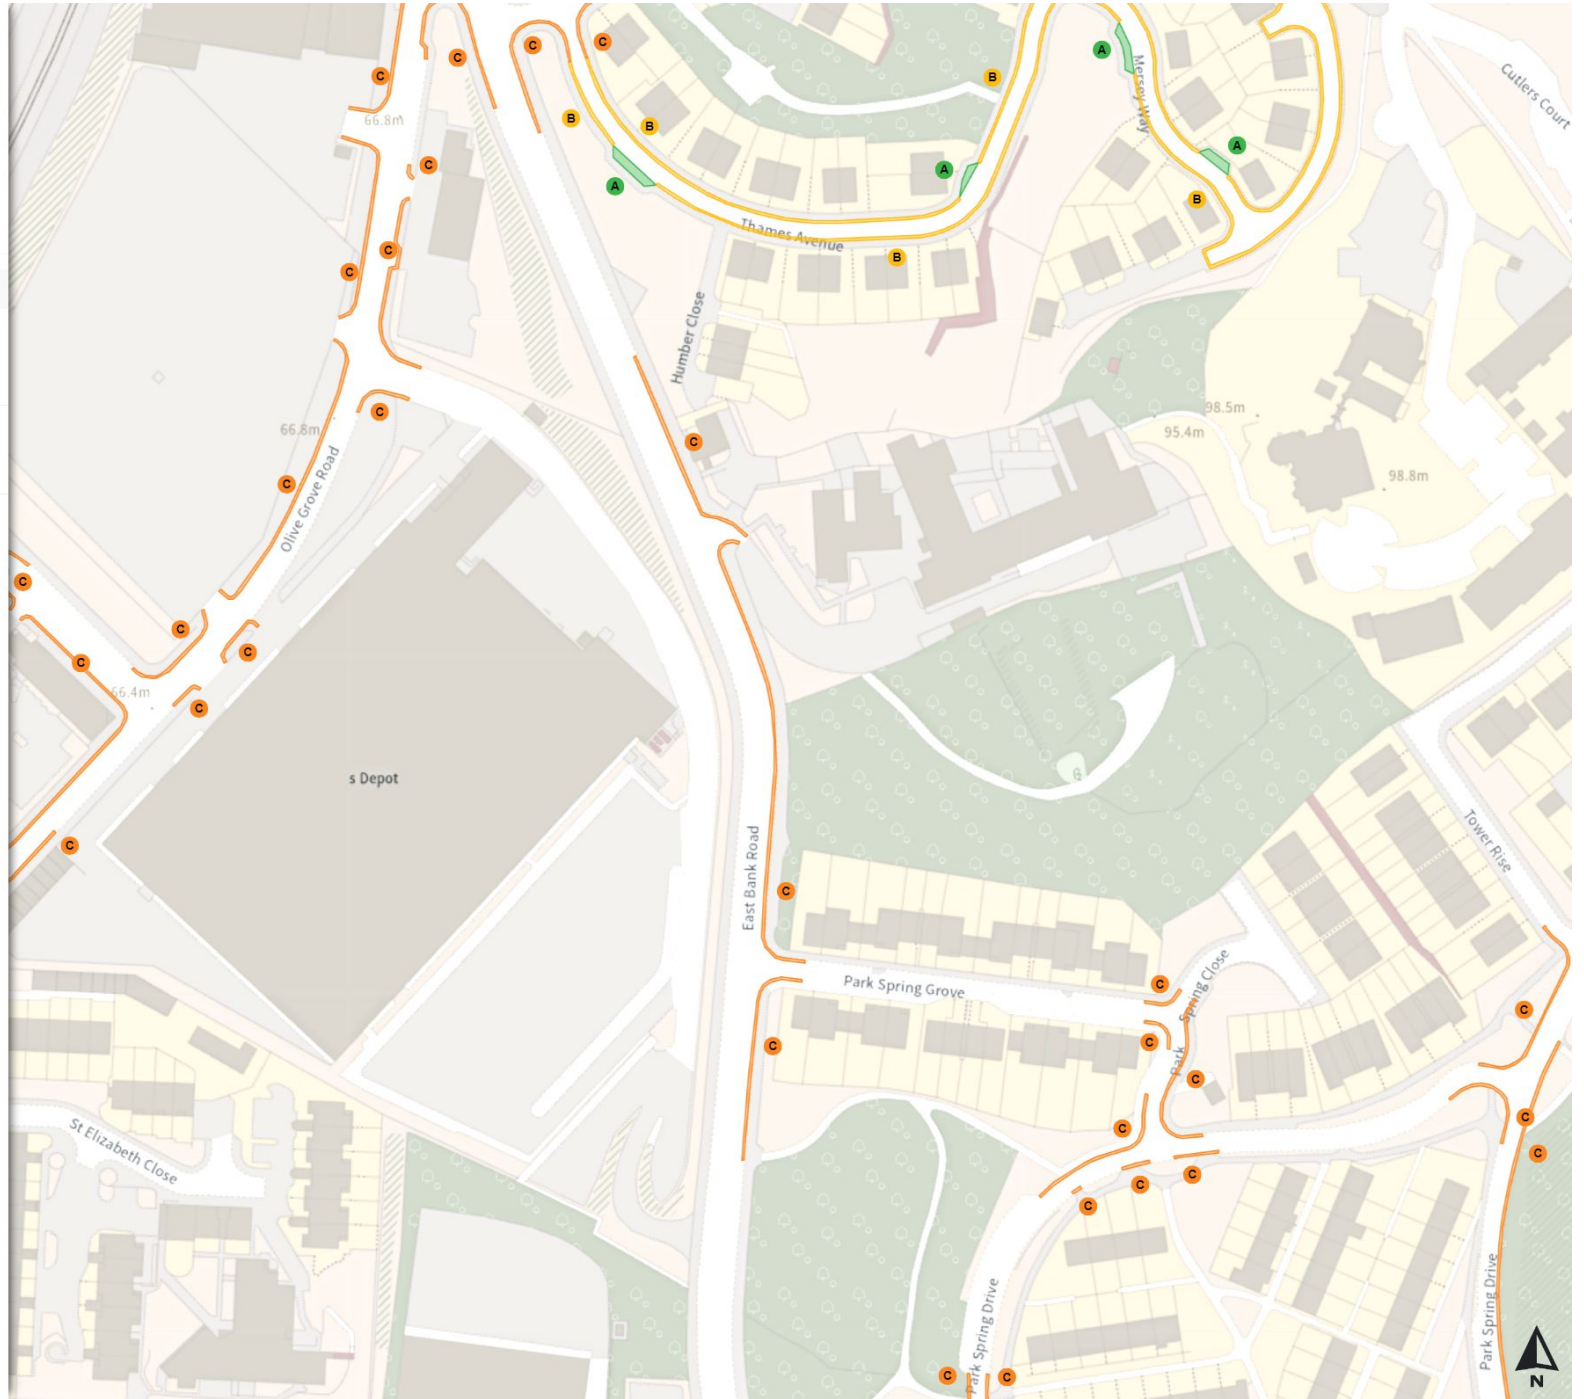

THE SHEFFIELD CITY COUNCIL (STOPPING RESTRICTIONS, WAITING RESTRICTIONS, LOADING RESTRICTIONS & PARKING PLACES) (MAP SCHEDULE) ORDER 2024

Map 469 of 794

Added

- Free parking place
- Mon-Fri 09:00-17:00 1h 1h
- No waiting
- Mon-Fri 09:00-17:00
- No waiting at any time
- At all times

0 20 40 60m

Scale: 1:1250

North-West: 435856.989, 385965.992
South-East: 436283.007, 385591.913

© Crown copyright and database rights 2024 Ordnance Survey.
You are not permitted to copy, sub-license, distribute or sell any of this data to third parties in any form. Licence number 100018816