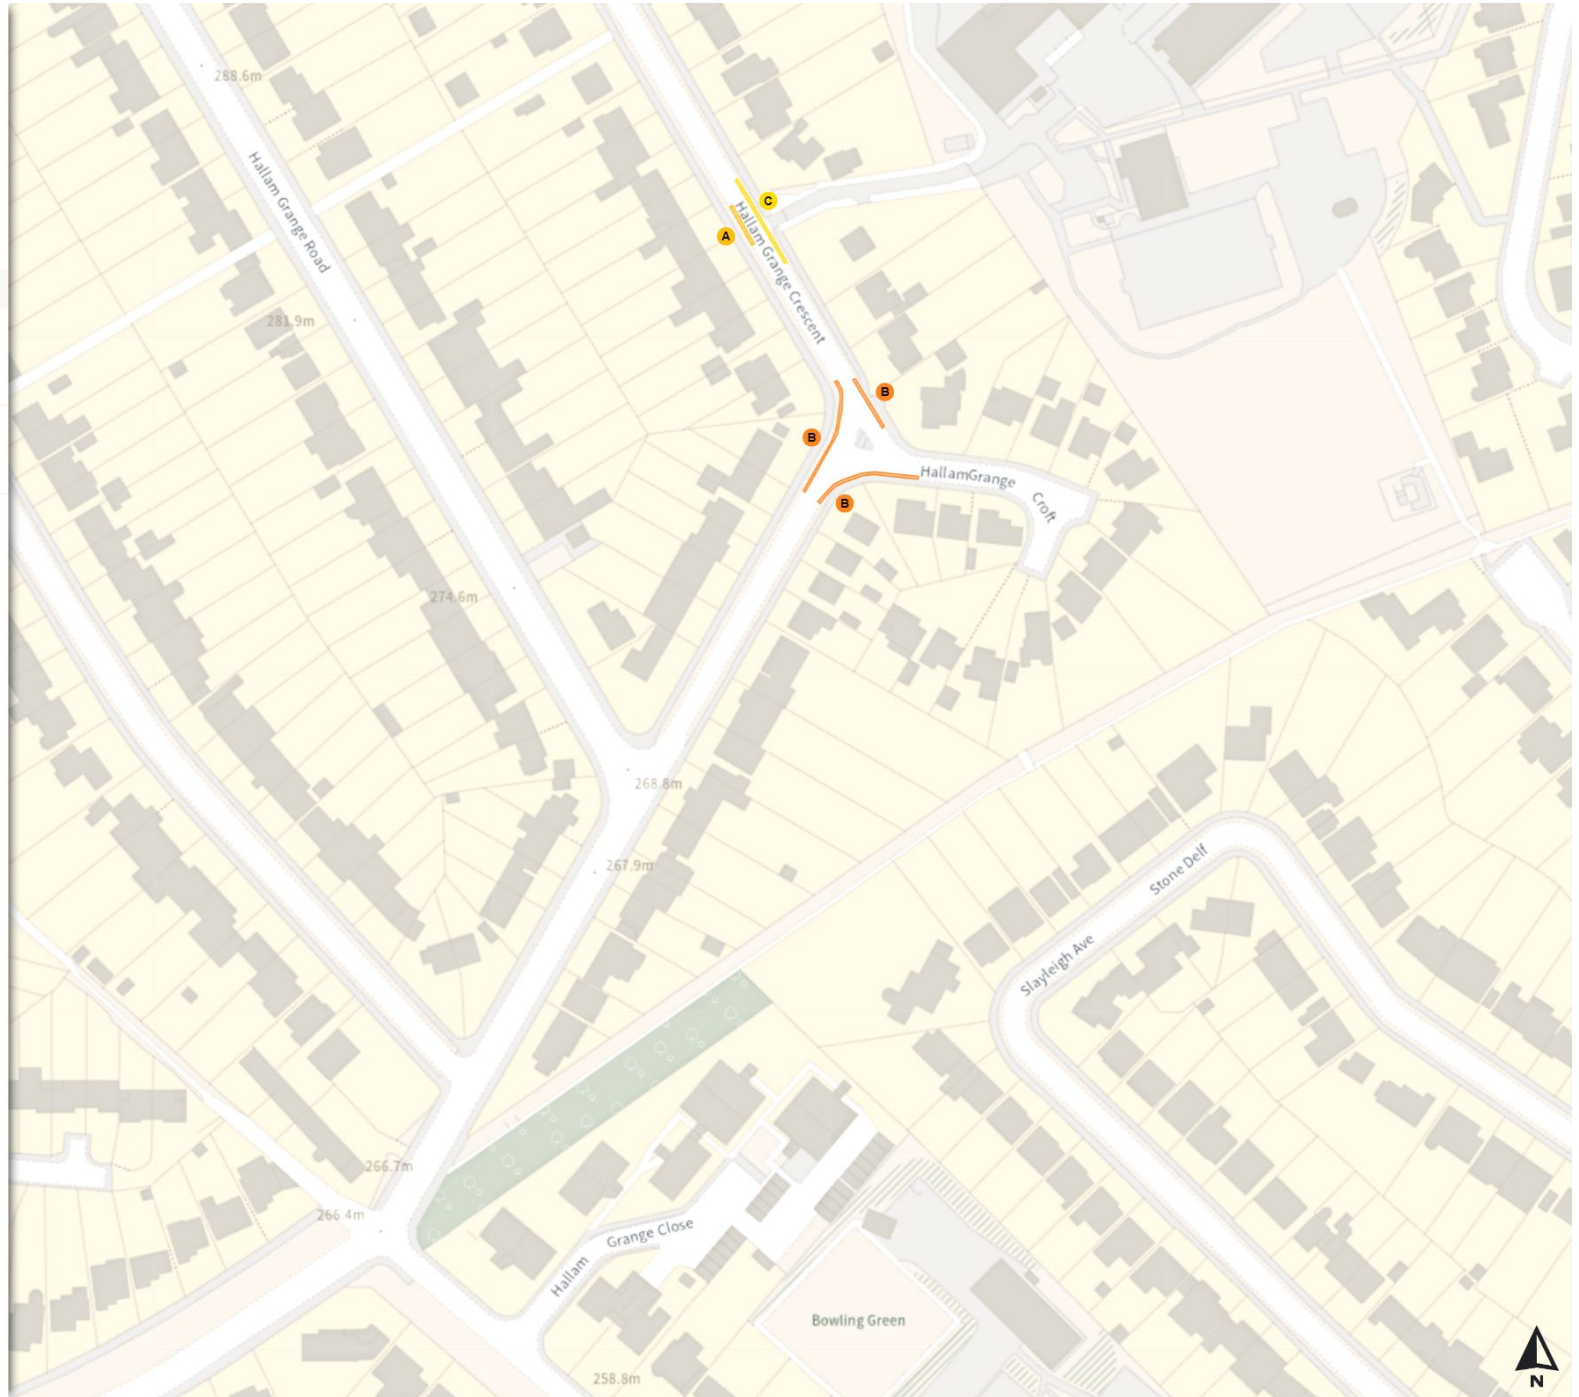

THE SHEFFIELD CITY COUNCIL (STOPPING RESTRICTIONS, WAITING RESTRICTIONS, LOADING RESTRICTIONS & PARKING PLACES) (MAP SCHEDULE) ORDER 2024

Map 428 of 794

Added

- No waiting
- A Mon-Fri 08:00-18:30
- No waiting at any time
- B At all times
- Prohibition of stopping on school entrance markings
- C At all times

0 20 40 60m

Scale: 1:1250

North-West: 430150.652, 386295.921
South-East: 430576.186, 385921.361

© Crown copyright and database rights 2024 Ordnance Survey.
You are not permitted to copy, sub-license, distribute or sell any of this data to third parties in any form. Licence number 100018816