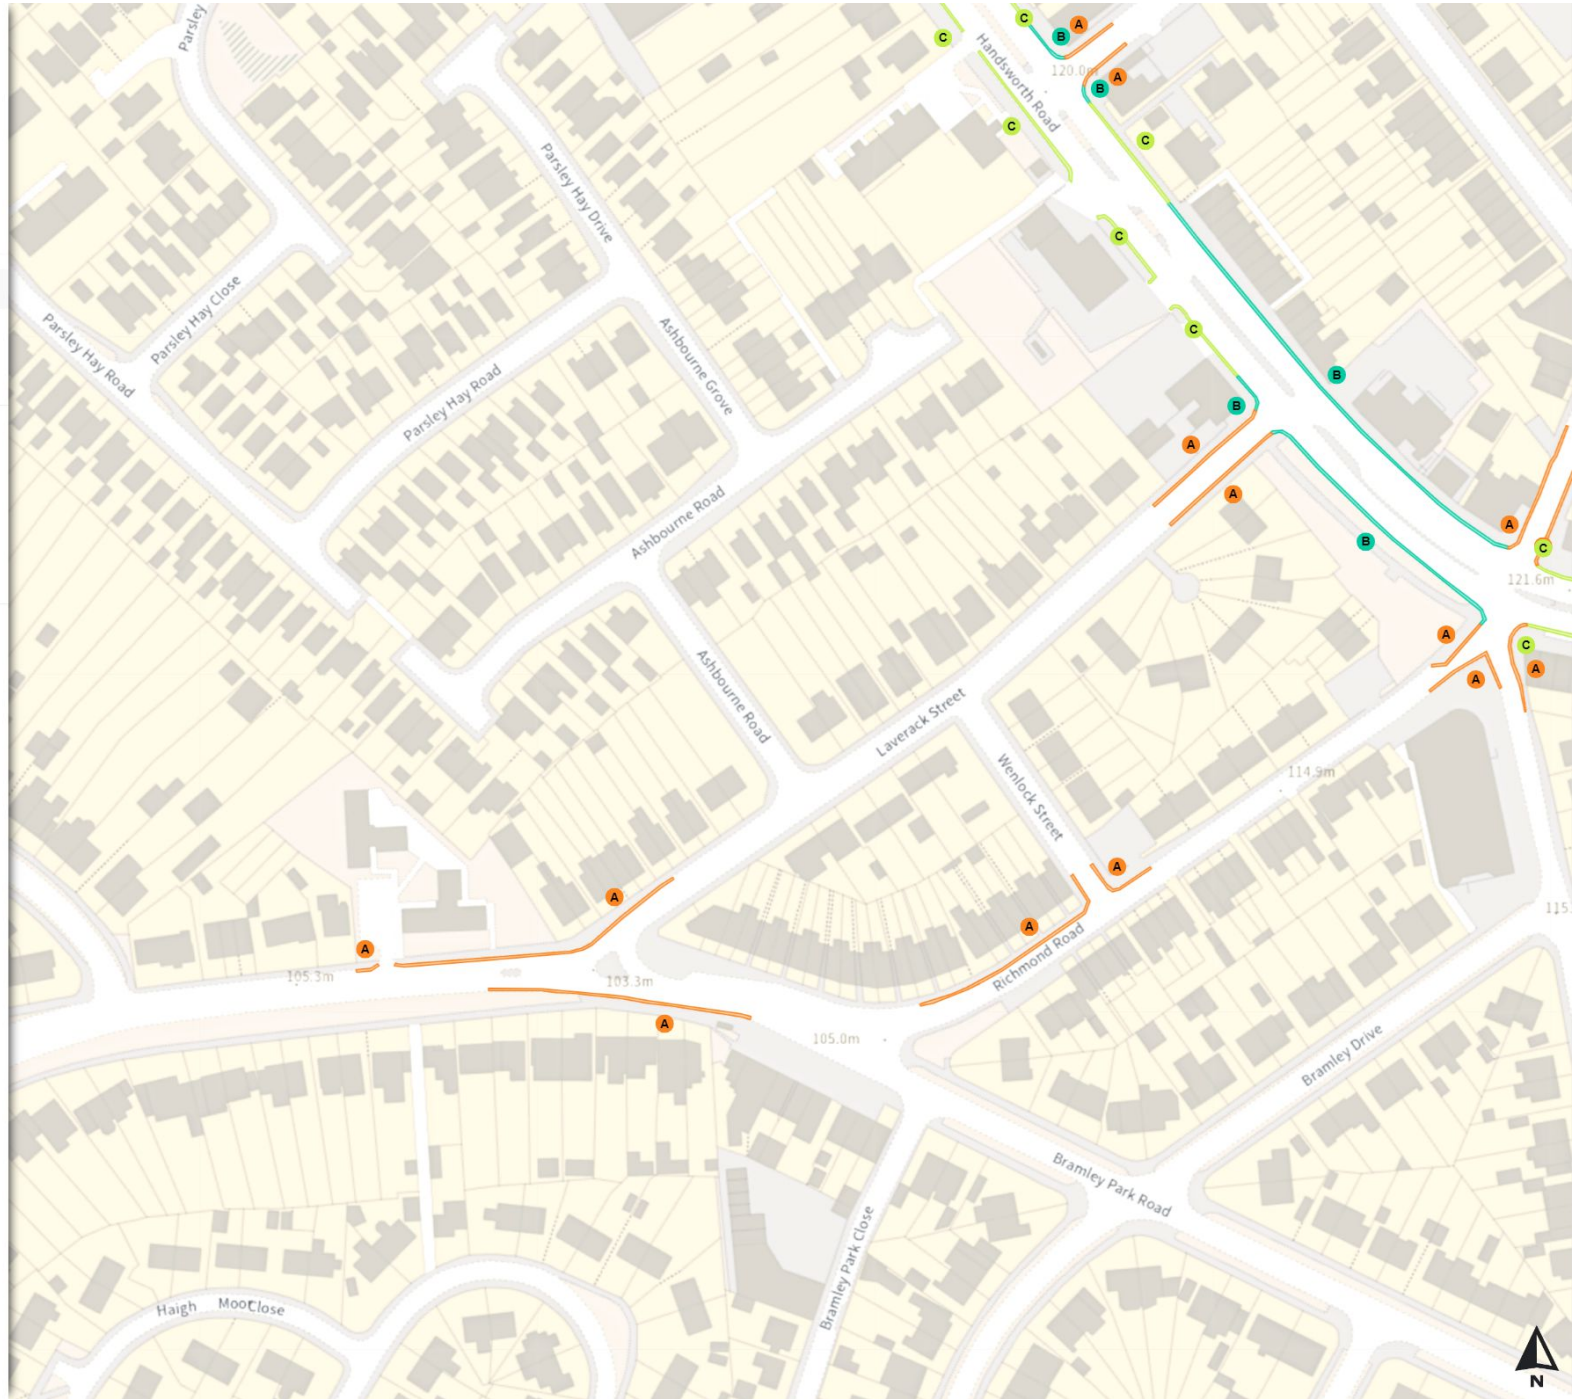

THE SHEFFIELD CITY COUNCIL (STOPPING RESTRICTIONS, WAITING RESTRICTIONS, LOADING RESTRICTIONS & PARKING PLACES) (MAP SCHEDULE) ORDER 2024

Map 447 of 794

Added

No waiting at any time

At all times

Shared

No waiting at any time

At all times

No loading

Mon-Fri 08:00-09:30 16:00-18:30

Shared

No waiting

Mon-Fri 08:00-09:30 16:00-18:30

No loading

Mon-Fri 08:00-09:30 16:00-18:30

0 20 40 60m

Scale: 1:1250

North-West: 440463.115, 386372.326
South-East: 440889.465, 385998.688

© Crown copyright and database rights 2024 Ordnance Survey.
You are not permitted to copy, sub-license, distribute or sell any of this data to third parties in any form. Licence number 100018816