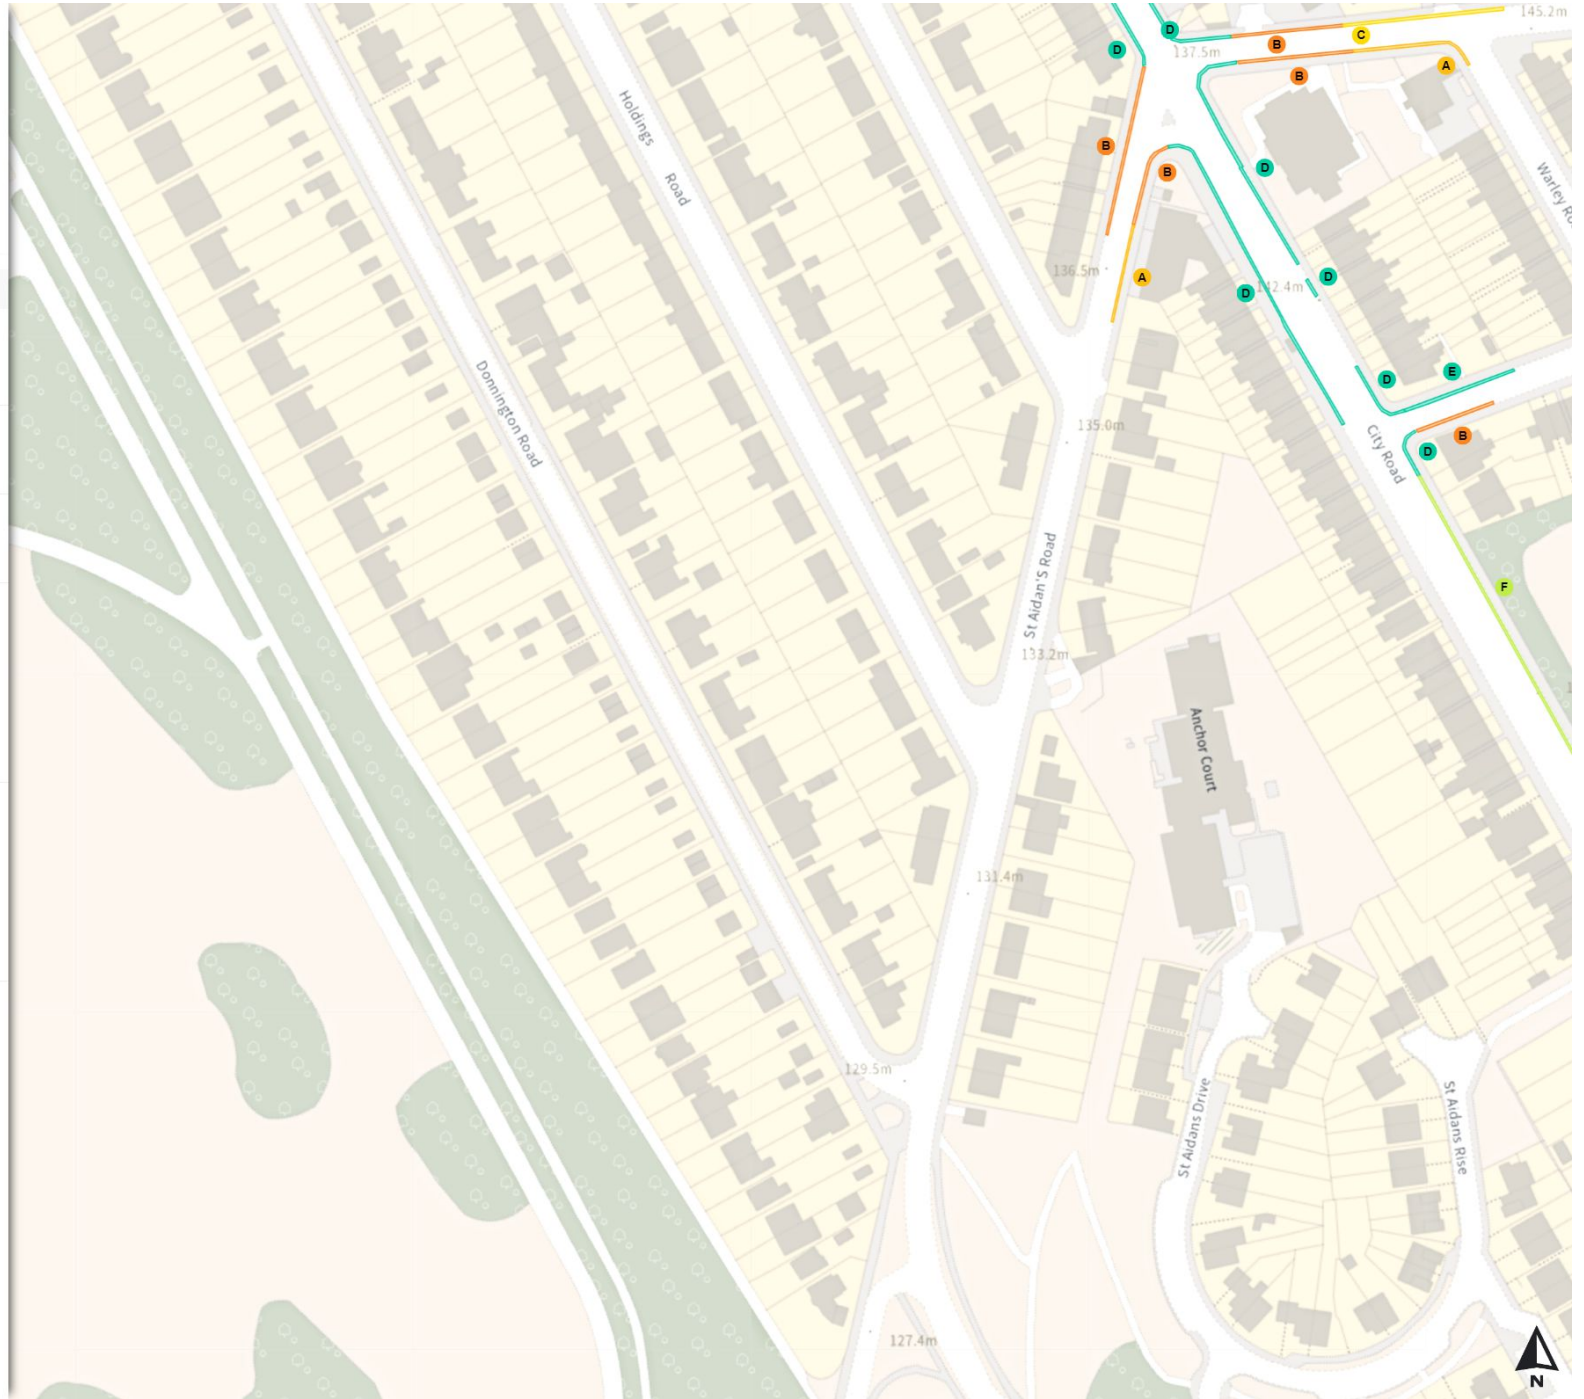

No loading

Mon-Fri 08:00-09:30 16:30-18:30

0 20 40 60m

Scale: 1:1250

North-West: 436750.58, 386342.24  
South-East: 437176.636, 385968.27

© Crown copyright and database rights 2024 Ordnance Survey. You are not permitted to copy, sub-license, distribute or sell any of this data to third parties in any form. Licence number 100018816