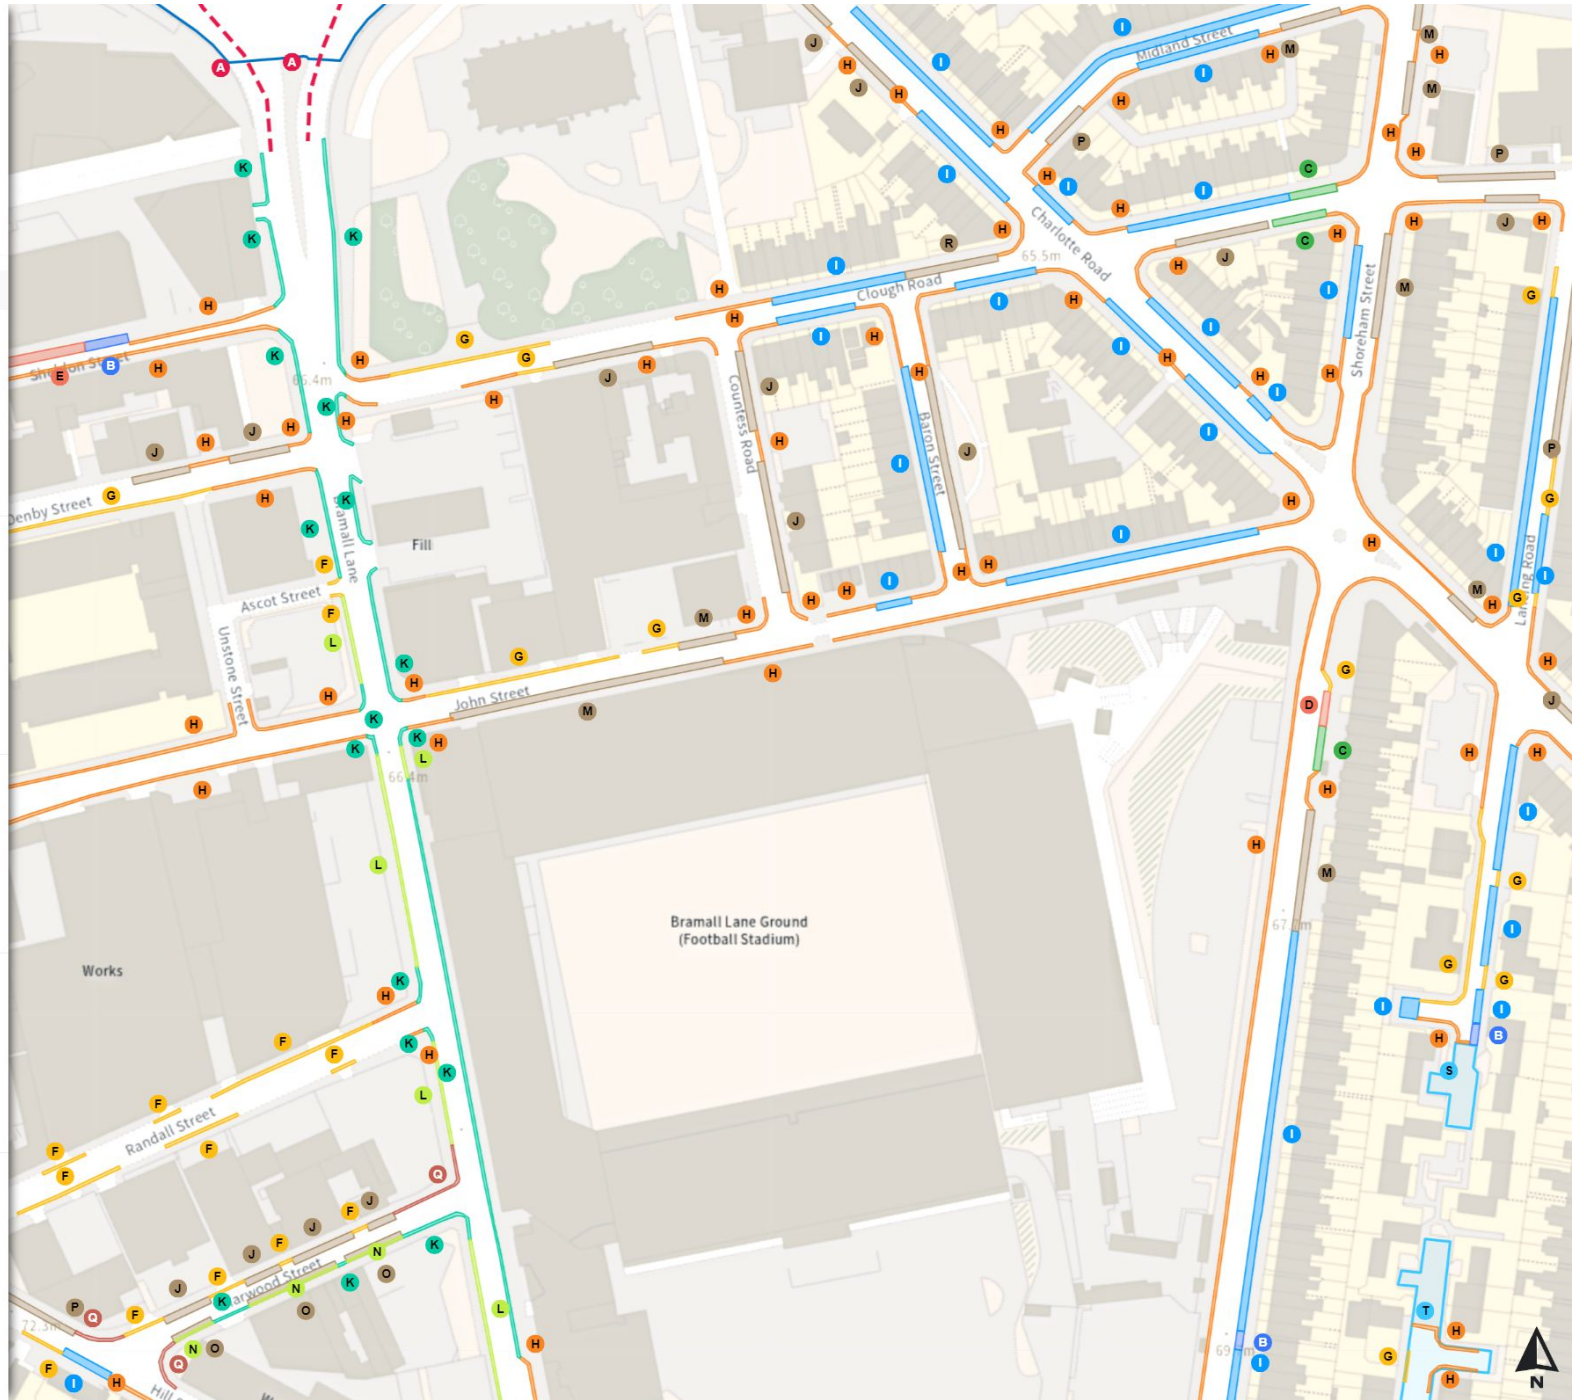

THE SHEFFIELD CITY COUNCIL (STOPPING RESTRICTIONS, WAITING RESTRICTIONS, LOADING RESTRICTIONS & PARKING PLACES) (MAP SCHEDULE) ORDER 2024

Map 438d of 794

Added

- Shared
- Paid-for parking place  
Mon-Sat 08:00-20:30 4h
- Permit holders parking place (Highfield)  
Mon-Sat 08:00-18:30
- Permit Parking Area (Lancing Road 1 (Highfield))  
Mon-Sat 08:00-18:30
- Permit Parking Area (Lancing Road 2 (Highfield))  
Mon-Sat 08:00-18:30