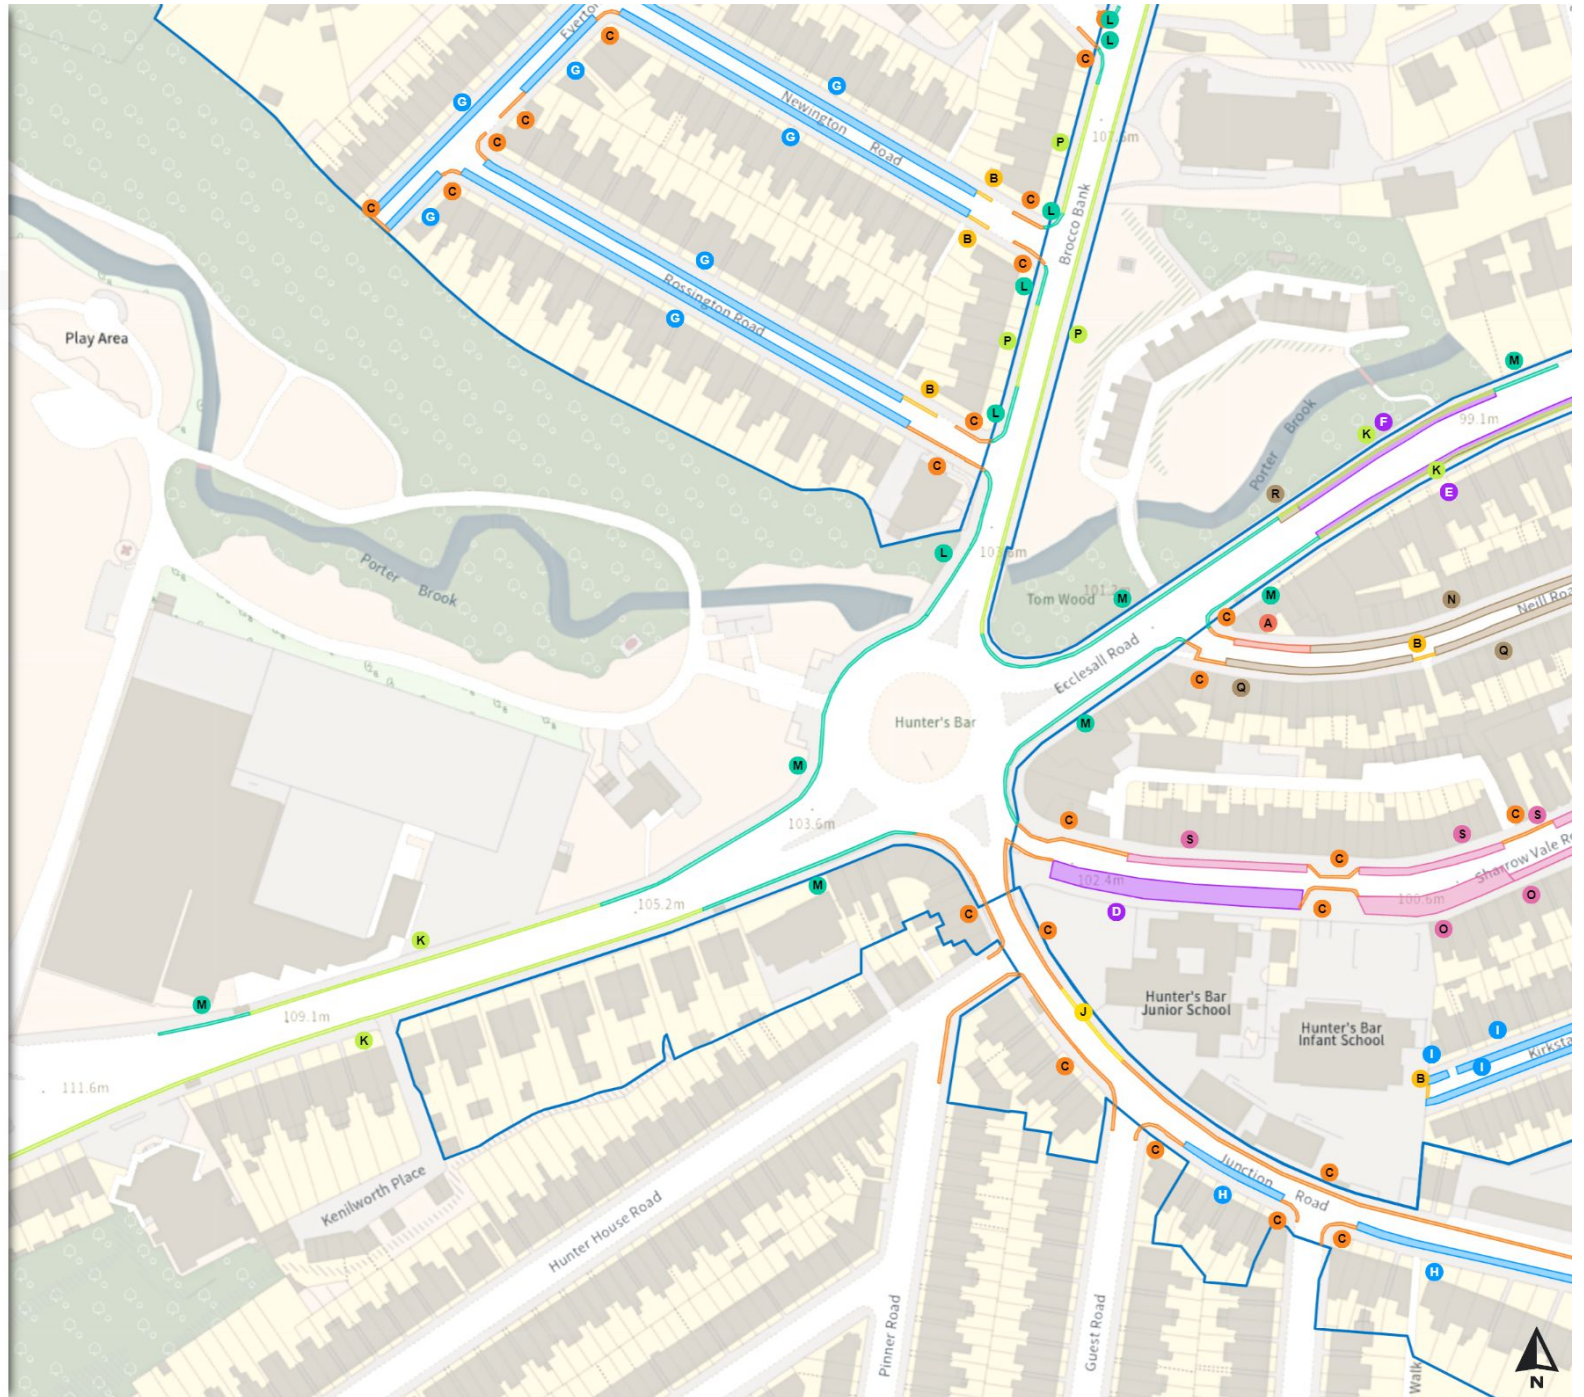

THE SHEFFIELD CITY COUNCIL (STOPPING RESTRICTIONS, WAITING RESTRICTIONS, LOADING RESTRICTIONS & PARKING PLACES) (MAP SCHEDULE) ORDER 2024

Map 462d of 794

Added

- Shared
- Paid-for parking place
  Mon-Sat 08:00-20:30 2h
- Resident permit holders parking place (Sharrow Vale Centre)
  Mon-Sat 08:00-20:30

0 20 40 60m

Scale: 1:1250

North-West: 432969.208, 385945.143
South-East: 433394.998, 385570.806

© Crown copyright and database rights 2024 Ordnance Survey.
You are not permitted to copy, sub-license, distribute or sell any of this data to third parties in any form. Licence number 100018816