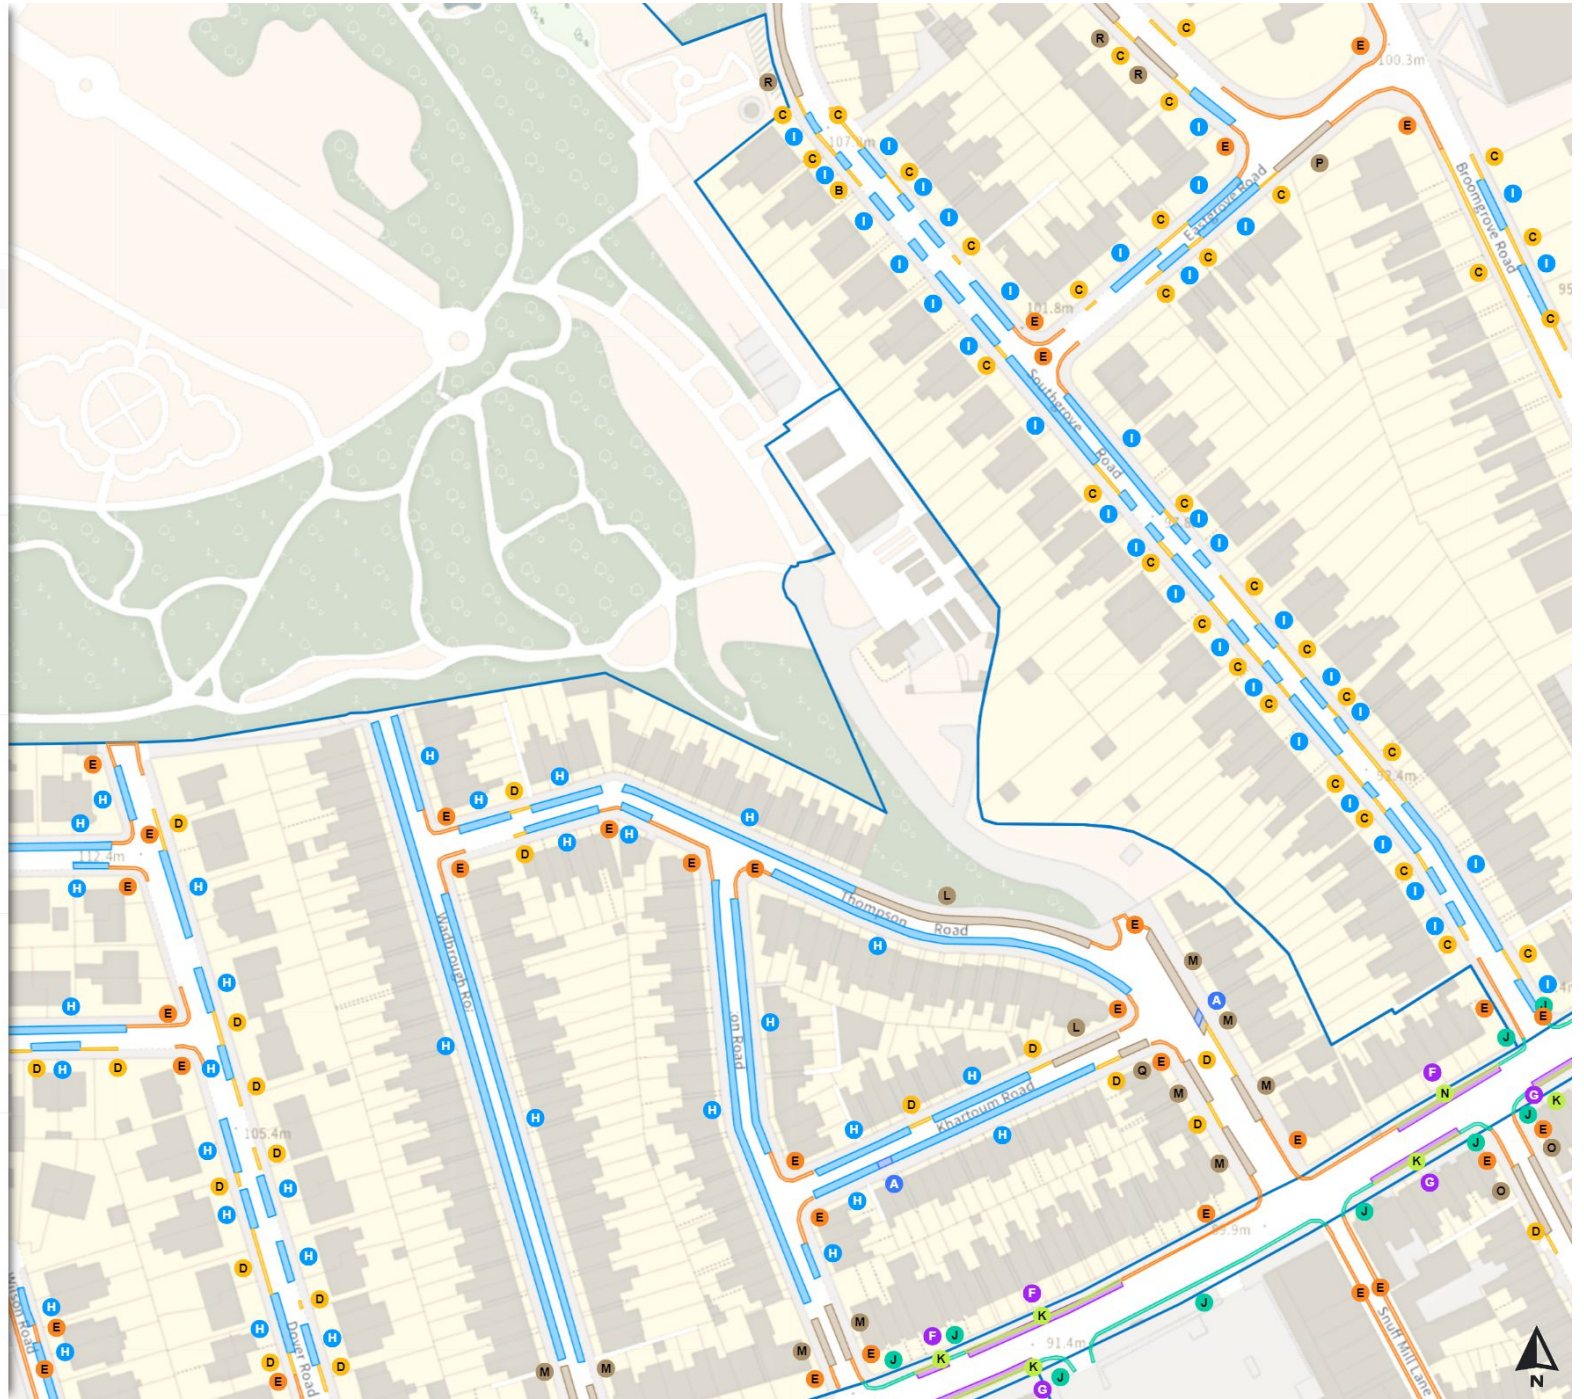

THE SHEFFIELD CITY COUNCIL (STOPPING RESTRICTIONS, WAITING RESTRICTIONS, LOADING RESTRICTIONS & PARKING PLACES) (MAP SCHEDULE) ORDER 2024

Map 434b of 794

Added

Shared
I No waiting at any time
At all times

I No loading
Mon-Fri 07:30-09:30 16:00-18:30

Shared
K No waiting
Mon-Fri 07:30-09:30 16:00-18:30

K No loading
Mon-Fri 07:30-09:30 16:00-18:30

Shared
L Paid-for parking place
Mon-Sat 08:00-20:30 4h

L Permit holders parking place (Botanical)
Mon-Sat 08:00-20:30

Shared
M Paid-for parking place
Mon-Sat 08:00-20:30 2h

M Permit holders parking place (Botanical)
Mon-Sat 08:00-20:30

0 20 40 60m

Scale: 1:1250

North-West: 433450.62, 386317.934
South-East: 433876.414, 385943.669

© Crown copyright and database rights 2024 Ordnance Survey.
You are not permitted to copy, sub-license, distribute or sell any of this data to third parties in any form. Licence number 100018816