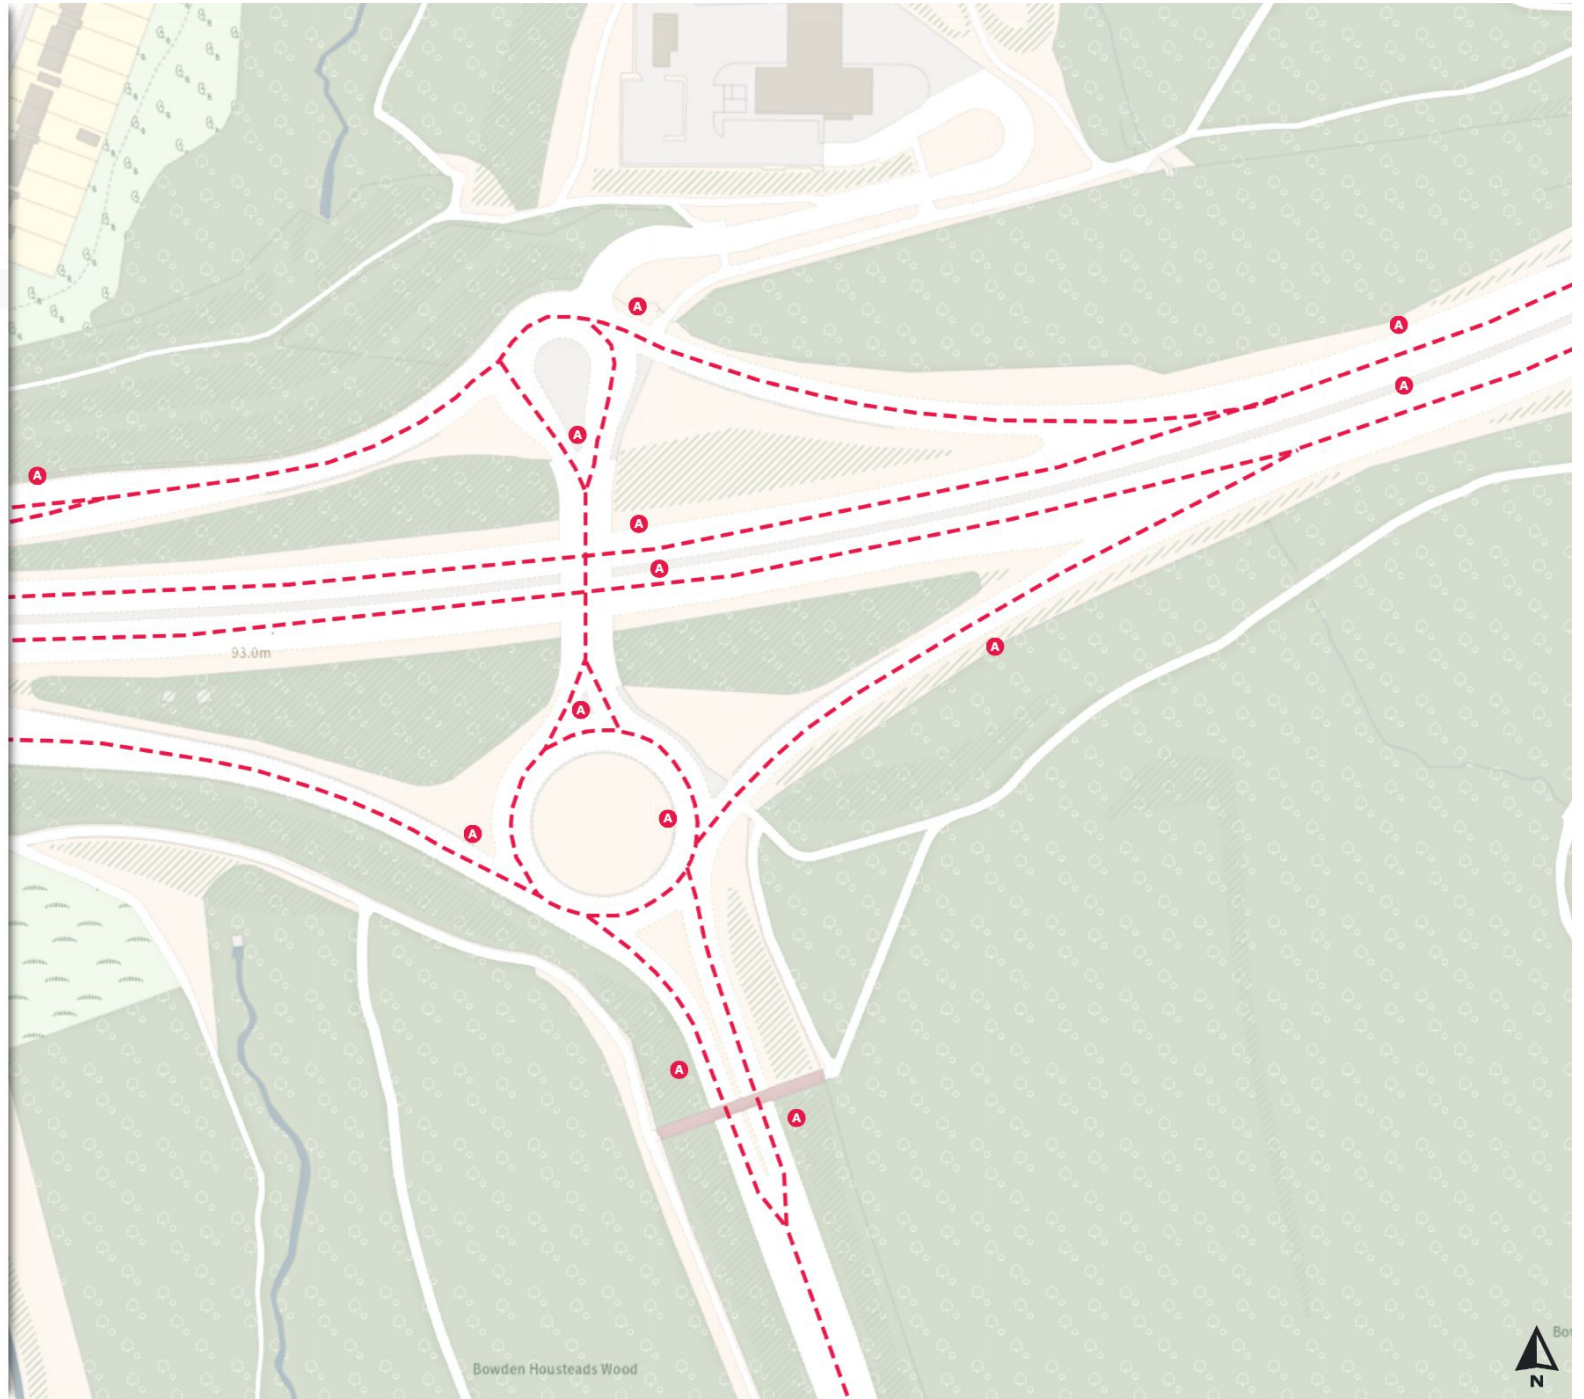

THE SHEFFIELD CITY COUNCIL (STOPPING RESTRICTIONS, WAITING RESTRICTIONS, LOADING RESTRICTIONS & PARKING PLACES) (MAP SCHEDULE) ORDER 2024

Map 416 of 794

Added

- Clearway
- A At all times

0 20 40 60m

Scale: 1:1250

THE SHEFFIELD CITY COUNCIL (STOPPING RESTRICTIONS, WAITING RESTRICTIONS, LOADING RESTRICTIONS & PARKING PLACES) (MAP SCHEDULE) ORDER 2024

Map 417 of 794

Added

- Clearway
- At all times

0 20 40 60m

Scale: 1:1250