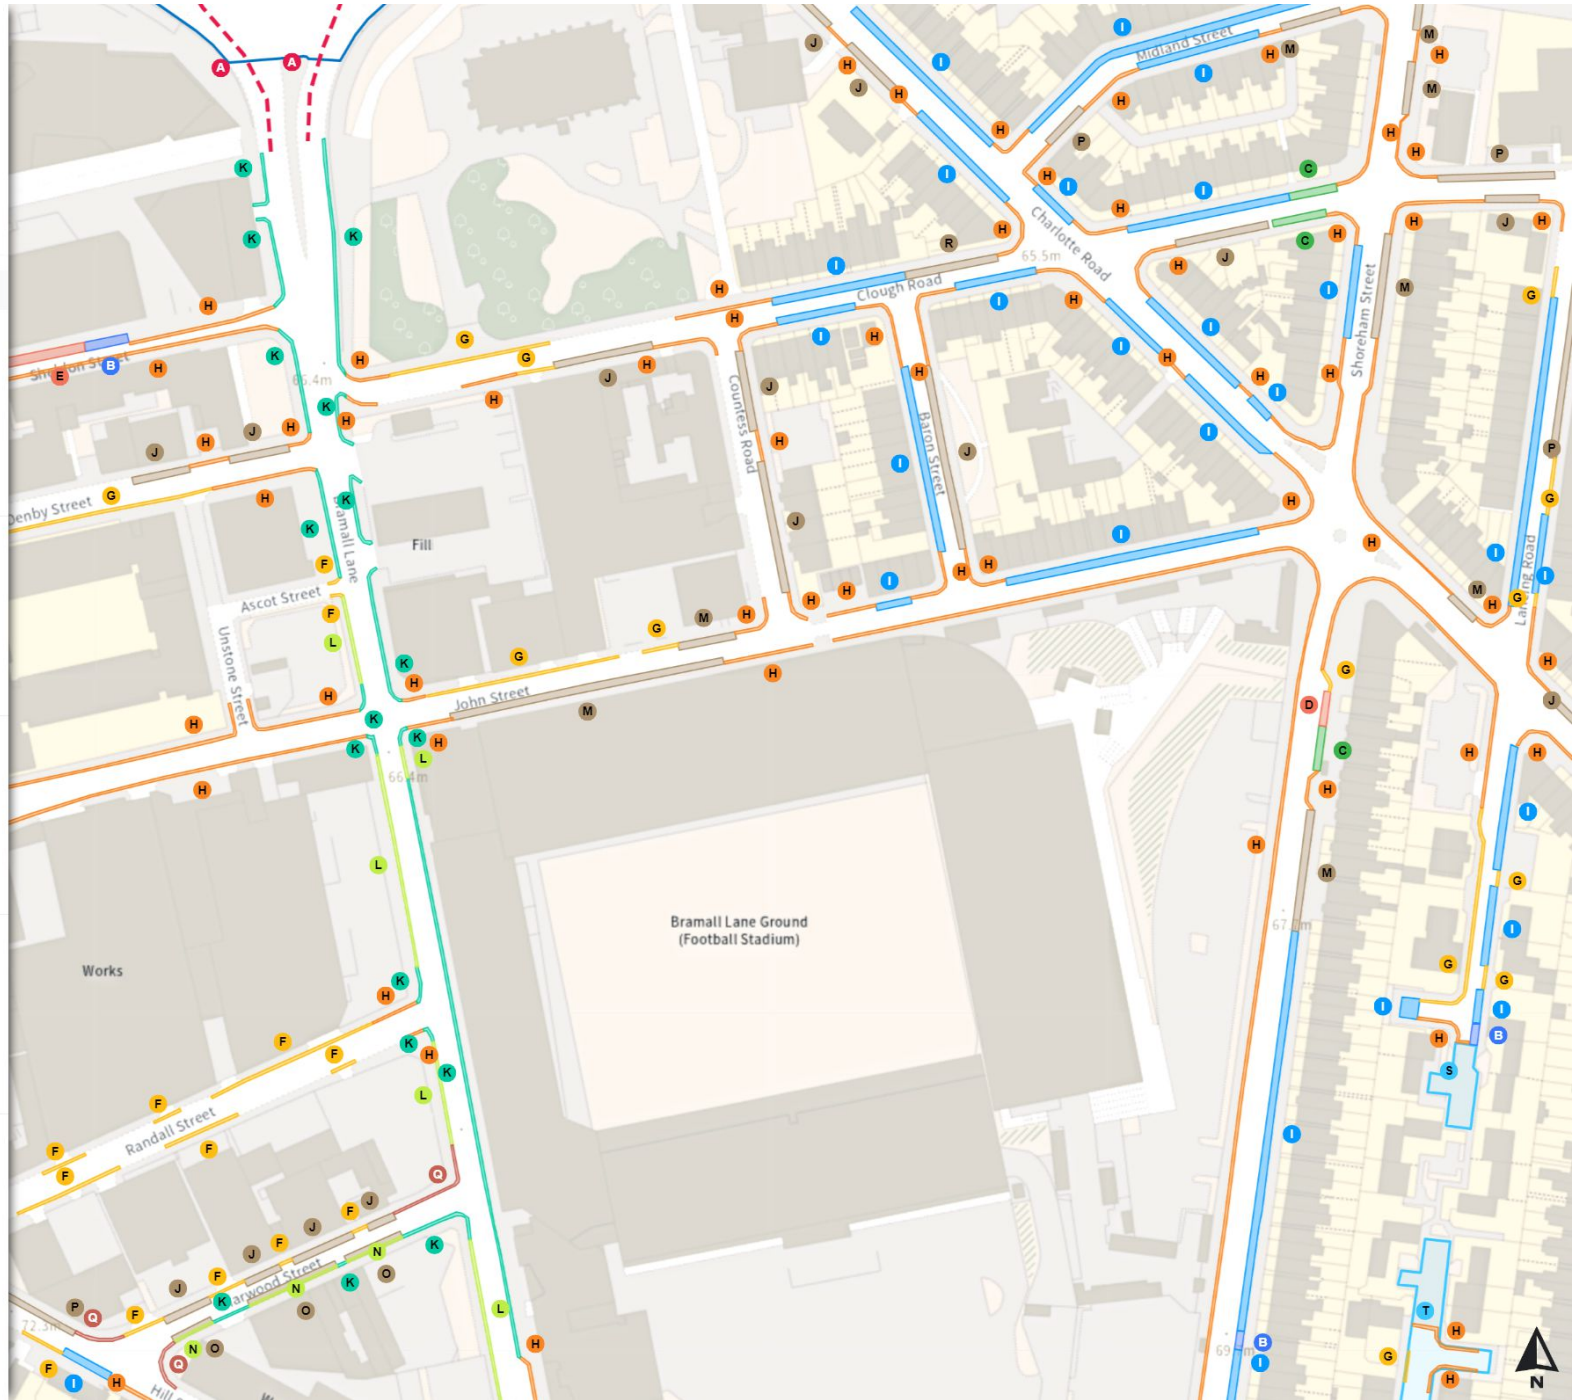

THE SHEFFIELD CITY COUNCIL (STOPPING RESTRICTIONS, WAITING RESTRICTIONS, LOADING RESTRICTIONS & PARKING PLACES) (MAP SCHEDULE) ORDER 2024

Map 438b of 794

Added

- Shared
- Paid-for parking place
  Mon-Sat 08:00-18:30 4h
- Permit holders parking place (Highfield)
  Mon-Sat 08:00-18:30

- Shared
- No waiting at any time
  At all times
- No loading
  Mon-Fri 07:30-09:30 16:00-18:30

- Shared
- No waiting
  Mon-Sat 07:30-18:30
- No loading
  Mon-Fri 07:30-09:30 16:00-18:30

- Shared
- Paid-for parking place
  Mon-Sat 08:00-18:30 2h
- Permit holders parking place (Highfield)
  Mon-Sat 08:00-18:30

0 20 40 60m

Scale: 1:1250

North-West: 435100.601, 386329.801
South-East: 435526.526, 385955.683

© Crown copyright and database rights 2024 Ordnance Survey.
You are not permitted to copy, sub-license, distribute or sell any of this data to third parties in any form. Licence number 100018816