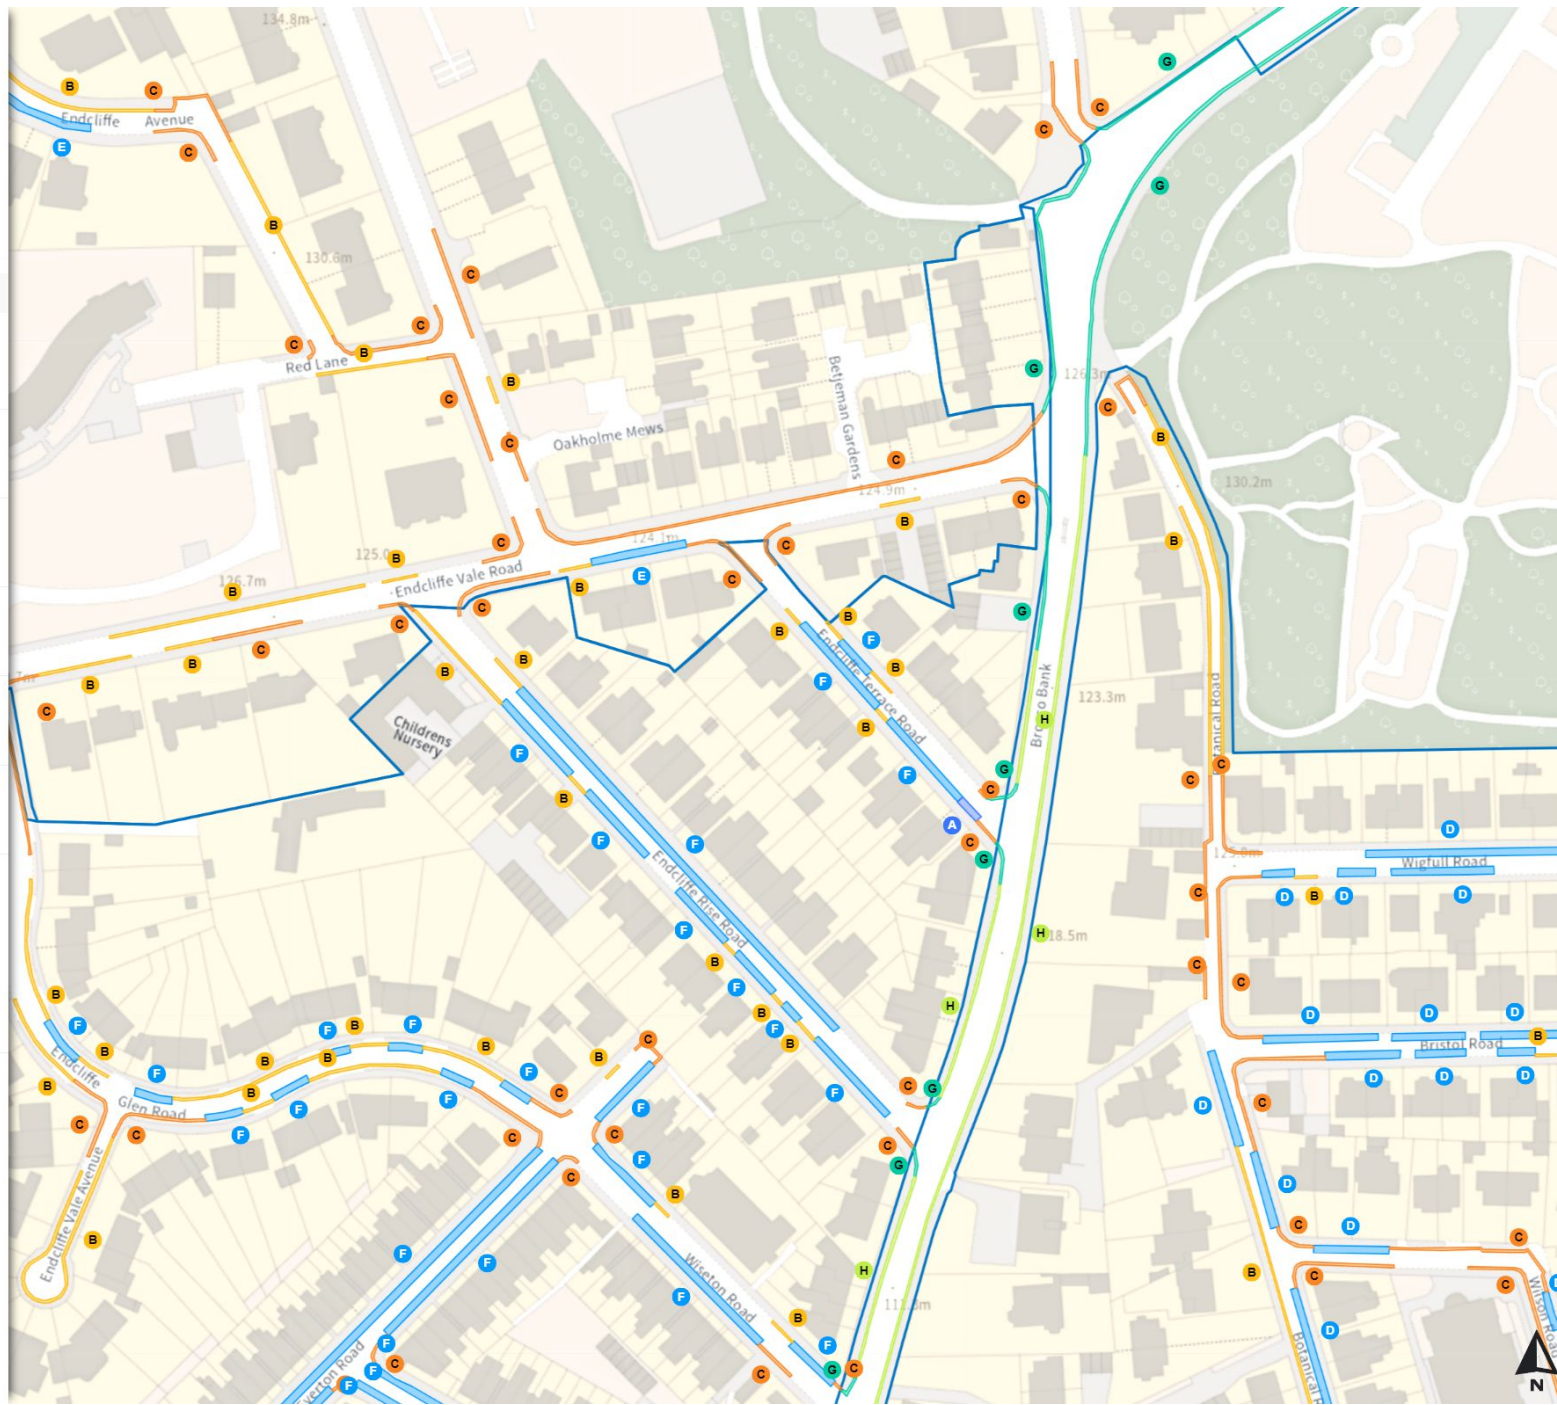

No loading

Mon-Fri 08:00-09:30 16:30-18:30

0 20 40 60m

Scale: 1:1250

North-West: 433038.035, 386315.056

South-East: 433463.797, 385940.755

© Crown copyright and database rights 2024 Ordnance Survey. You are not permitted to copy, sub-license, distribute or sell any of this data to third parties in any form. Licence number 100018816