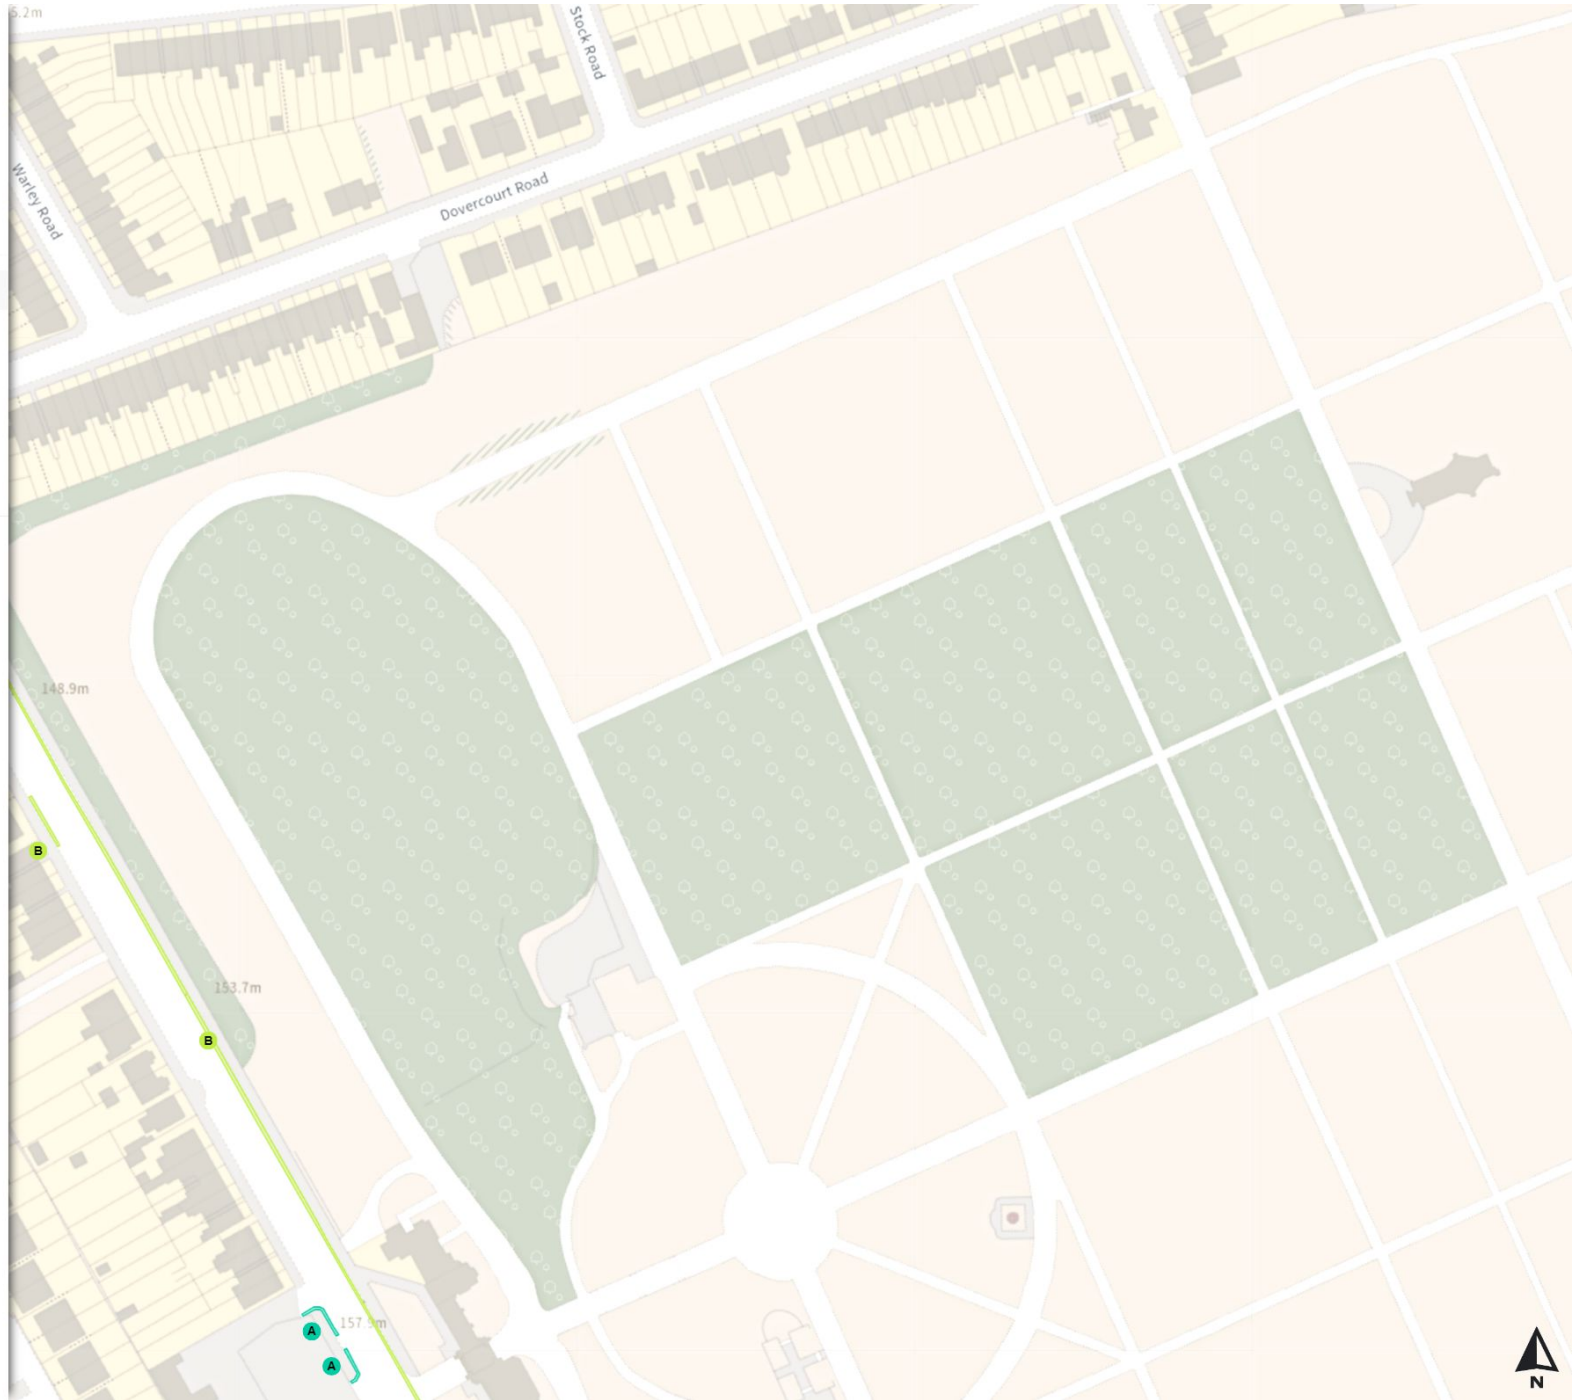

THE SHEFFIELD CITY COUNCIL (STOPPING RESTRICTIONS, WAITING RESTRICTIONS, LOADING RESTRICTIONS & PARKING PLACES) (MAP SCHEDULE) ORDER 2024

Map 442 of 794

Added

- **Shared**
- **A No waiting at any time**
  At all times
- **A No loading**
  Mon-Fri 08:00-09:30 16:30-18:30
- **Shared**
- **B No waiting**
  Mon-Fri 08:00-09:30 16:30-18:30
- **B No loading**
  Mon-Fri 08:00-09:30 16:30-18:30

0 20 40 60m

Scale: 1:1250

North-West: 437163.164, 386345.44
South-East: 437589.252, 385971.507

© Crown copyright and database rights 2024 Ordnance Survey.
You are not permitted to copy, sub-license, distribute or sell any of this data to third parties in any form. Licence number 100018816