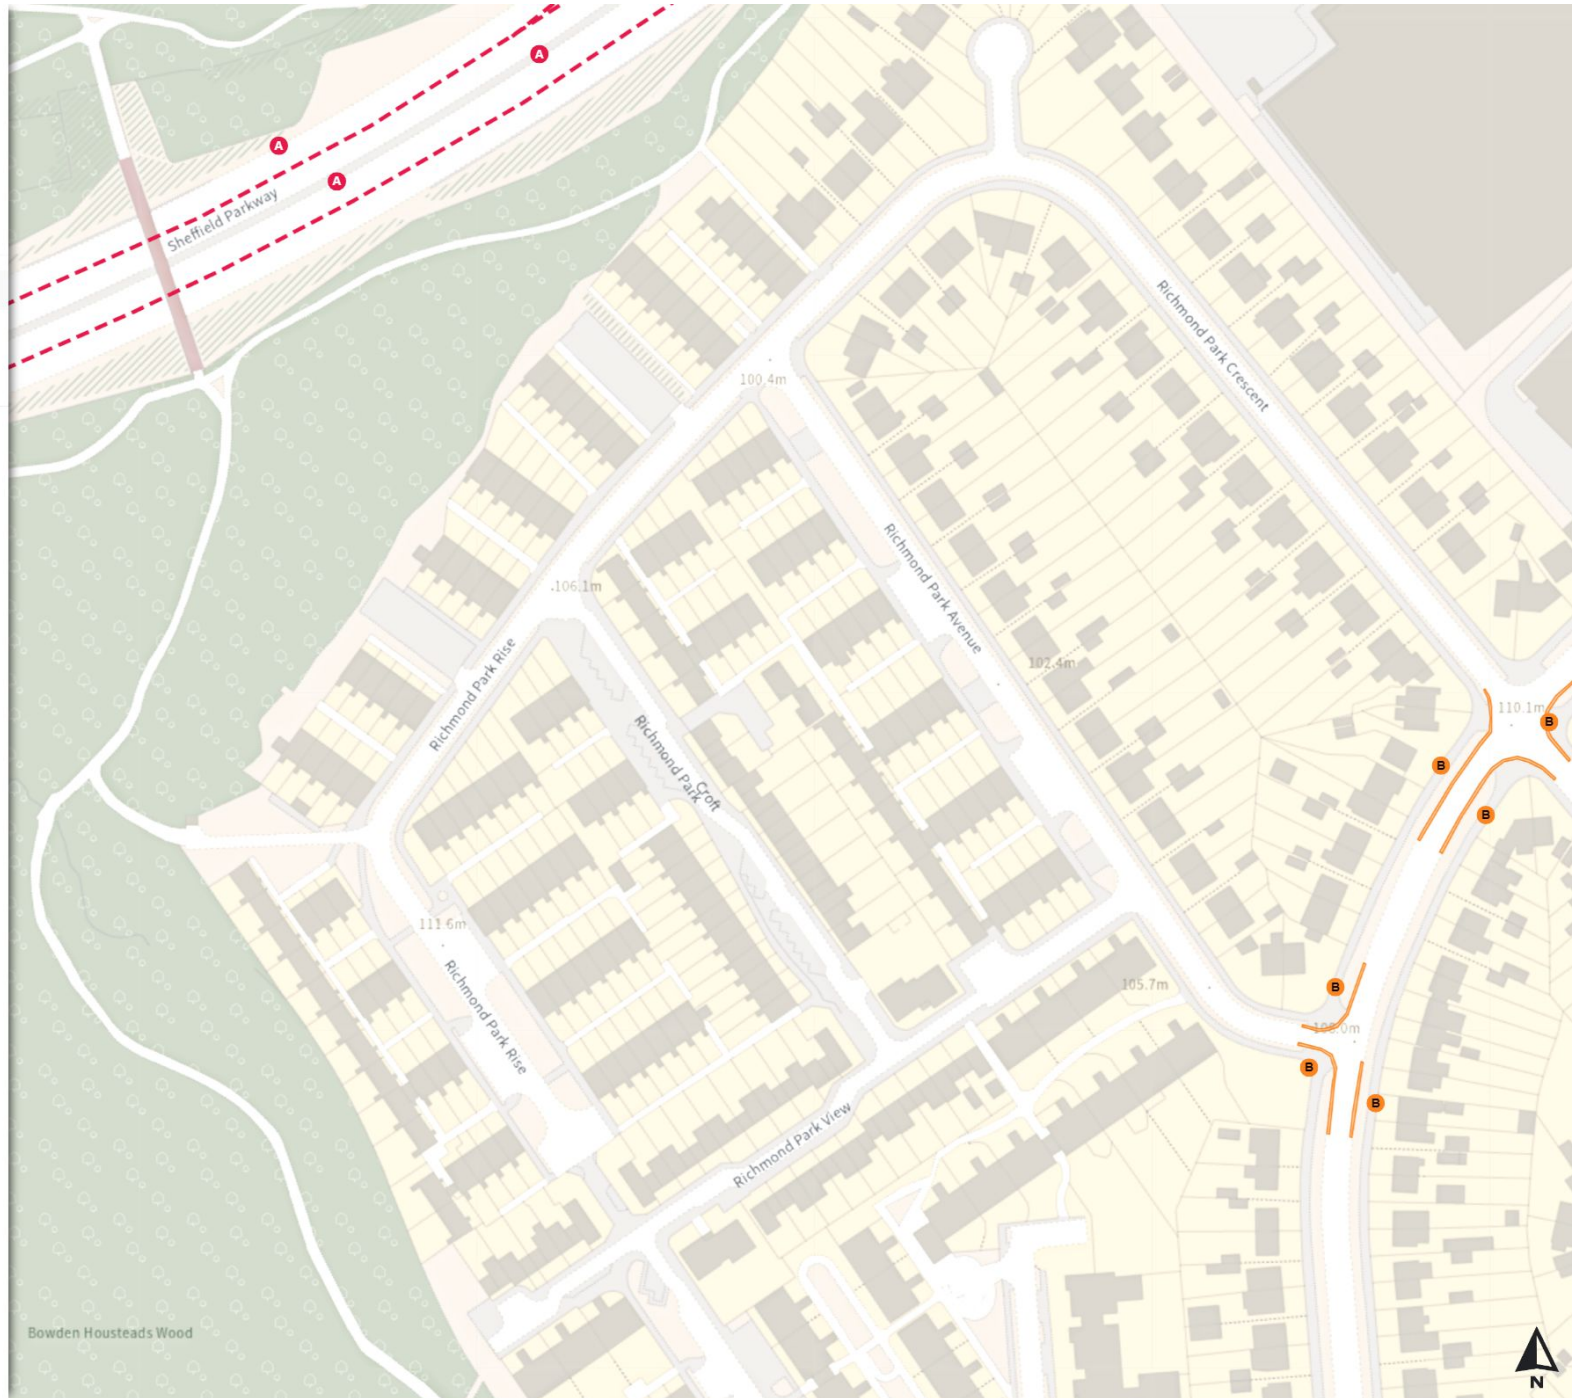

Bowden Housteads Wood

THE SHEFFIELD CITY COUNCIL (STOPPING RESTRICTIONS, WAITING RESTRICTIONS, LOADING RESTRICTIONS & PARKING PLACES) (MAP SCHEDULE) ORDER 2024

Map 418 of 794

Added

- Clearway
- At all times
- No waiting at any time
- At all times