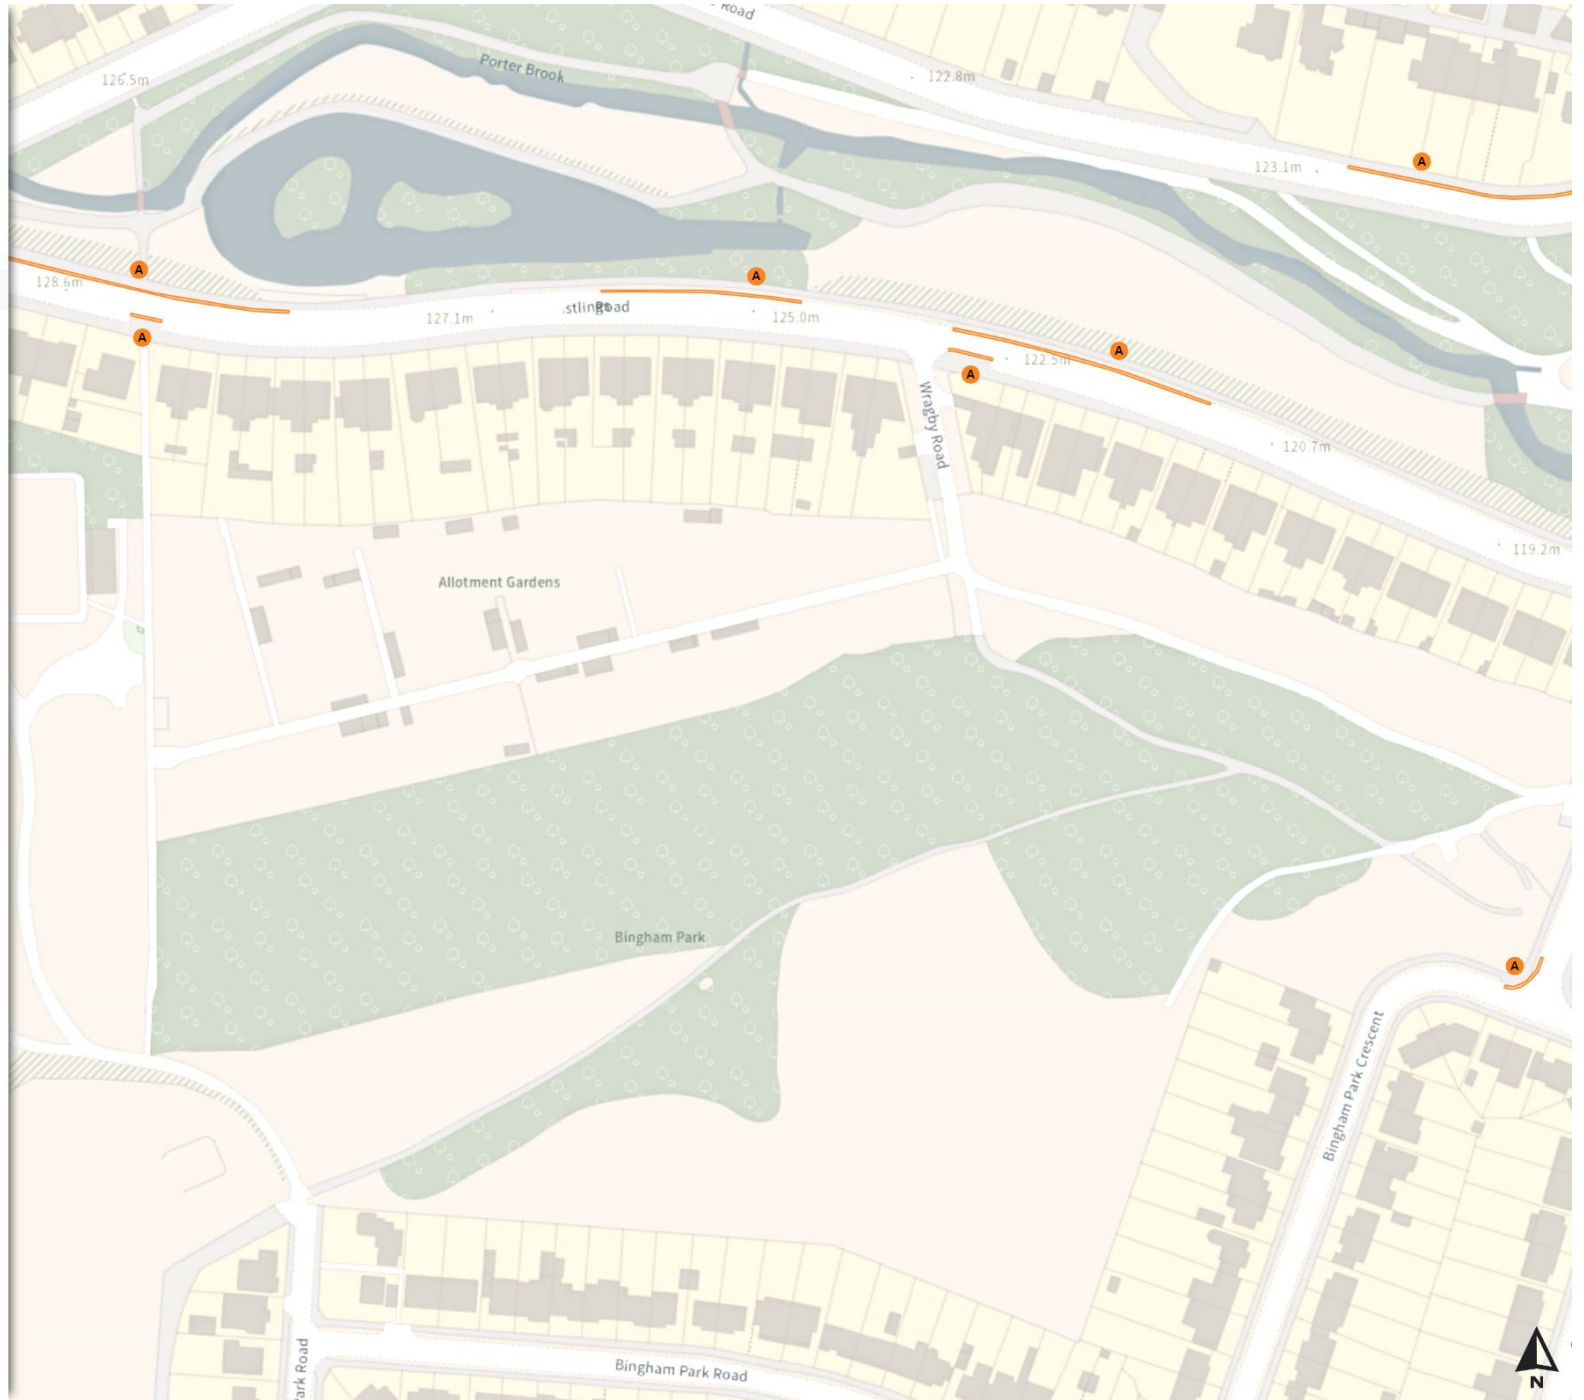

THE SHEFFIELD CITY COUNCIL (STOPPING RESTRICTIONS, WAITING RESTRICTIONS, LOADING RESTRICTIONS & PARKING PLACES) (MAP SCHEDULE) ORDER 2024

Map 460 of 794

Added

- No waiting at any time
- At all times

0 20 40 60m

Scale: 1:1250

North-West: 432144.153, 385939.508
South-East: 432569.877, 385565.098

© Crown copyright and database rights 2024 Ordnance Survey.
You are not permitted to copy, sub-license, distribute or sell any of this data to third parties in any form. Licence number 100018816