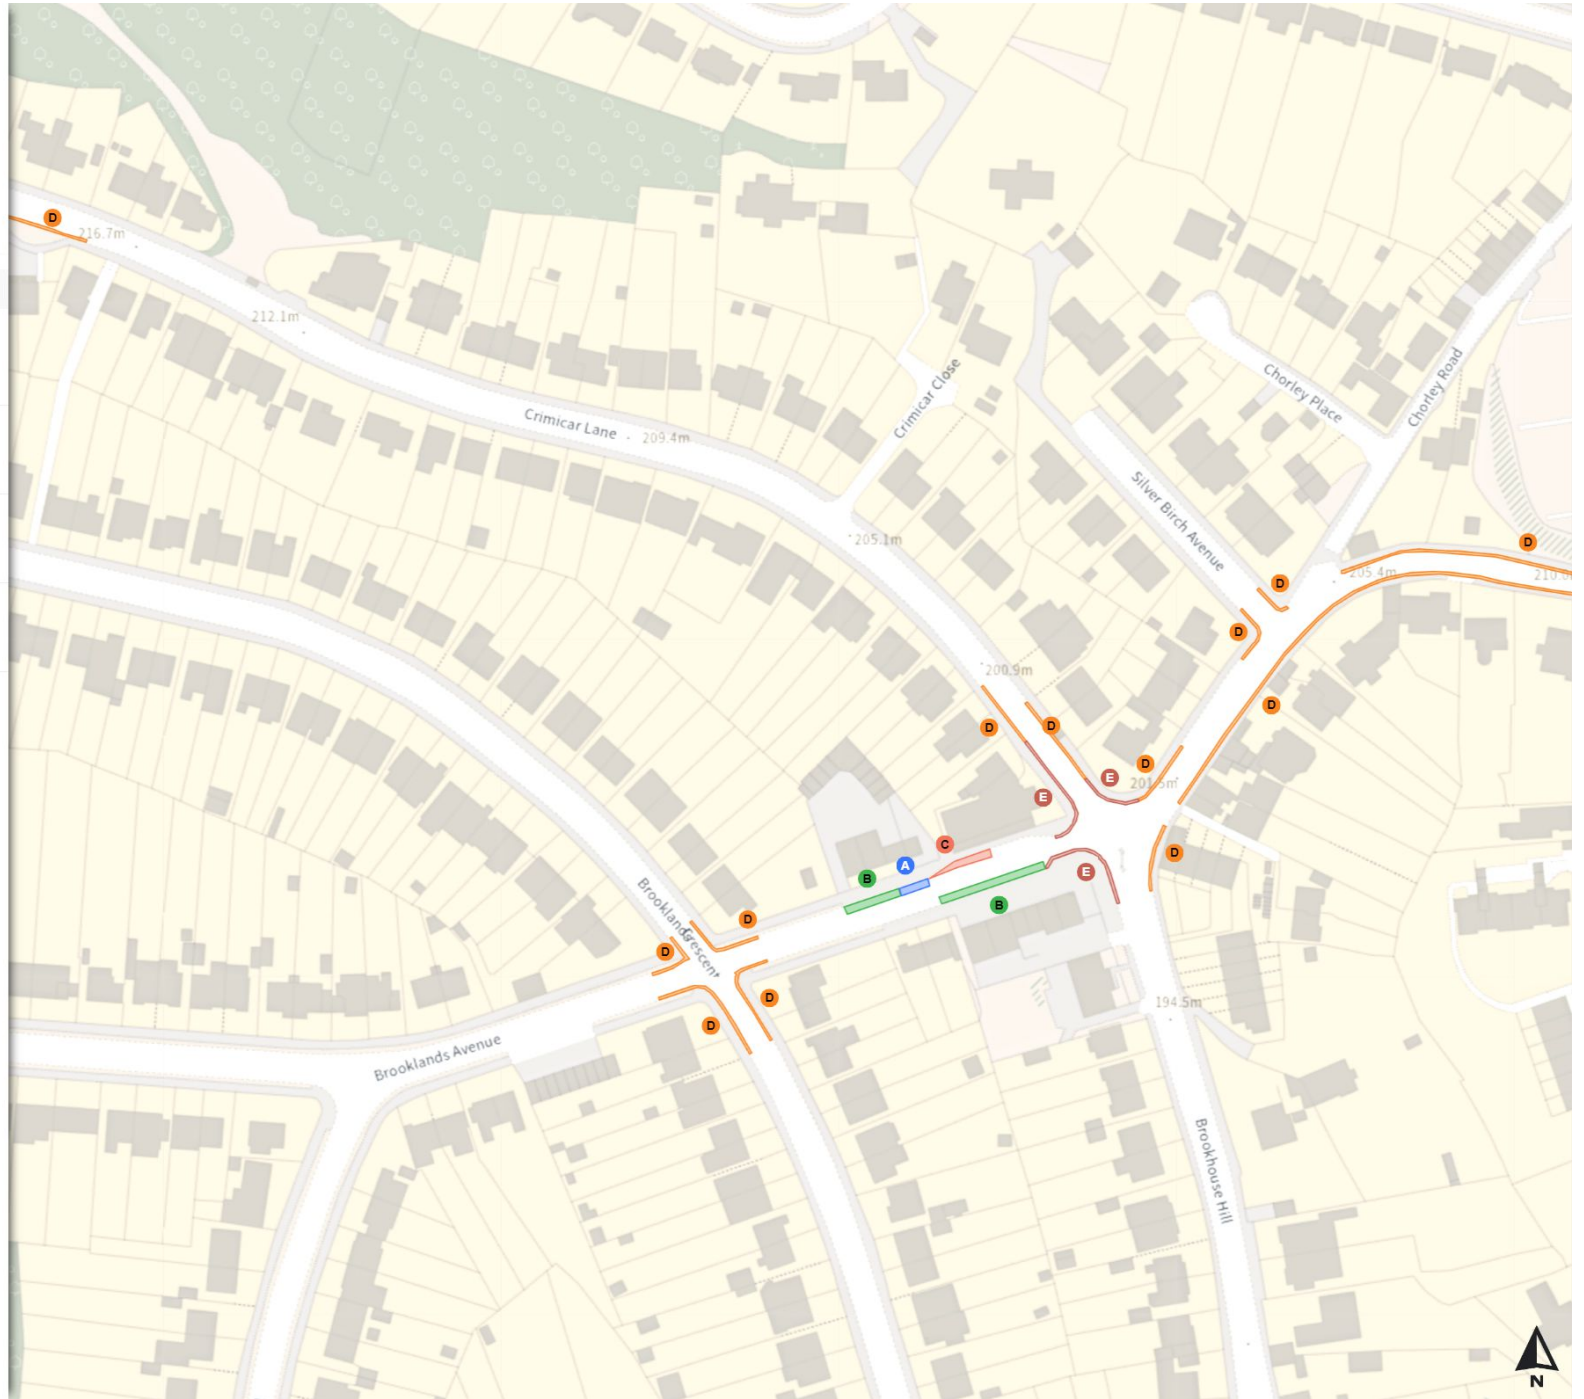

No waiting at any time

At all times

No loading at any time

At all times

0 20 40 60m

Scale: 1:1250

North-West: 430061.62, 385556.638  
South-East: 430487.212, 385182.012

© Crown copyright and database rights 2024 Ordnance Survey.  
You are not permitted to copy, sub-license, distribute or sell any of this data to third parties in any form. Licence number 100018816