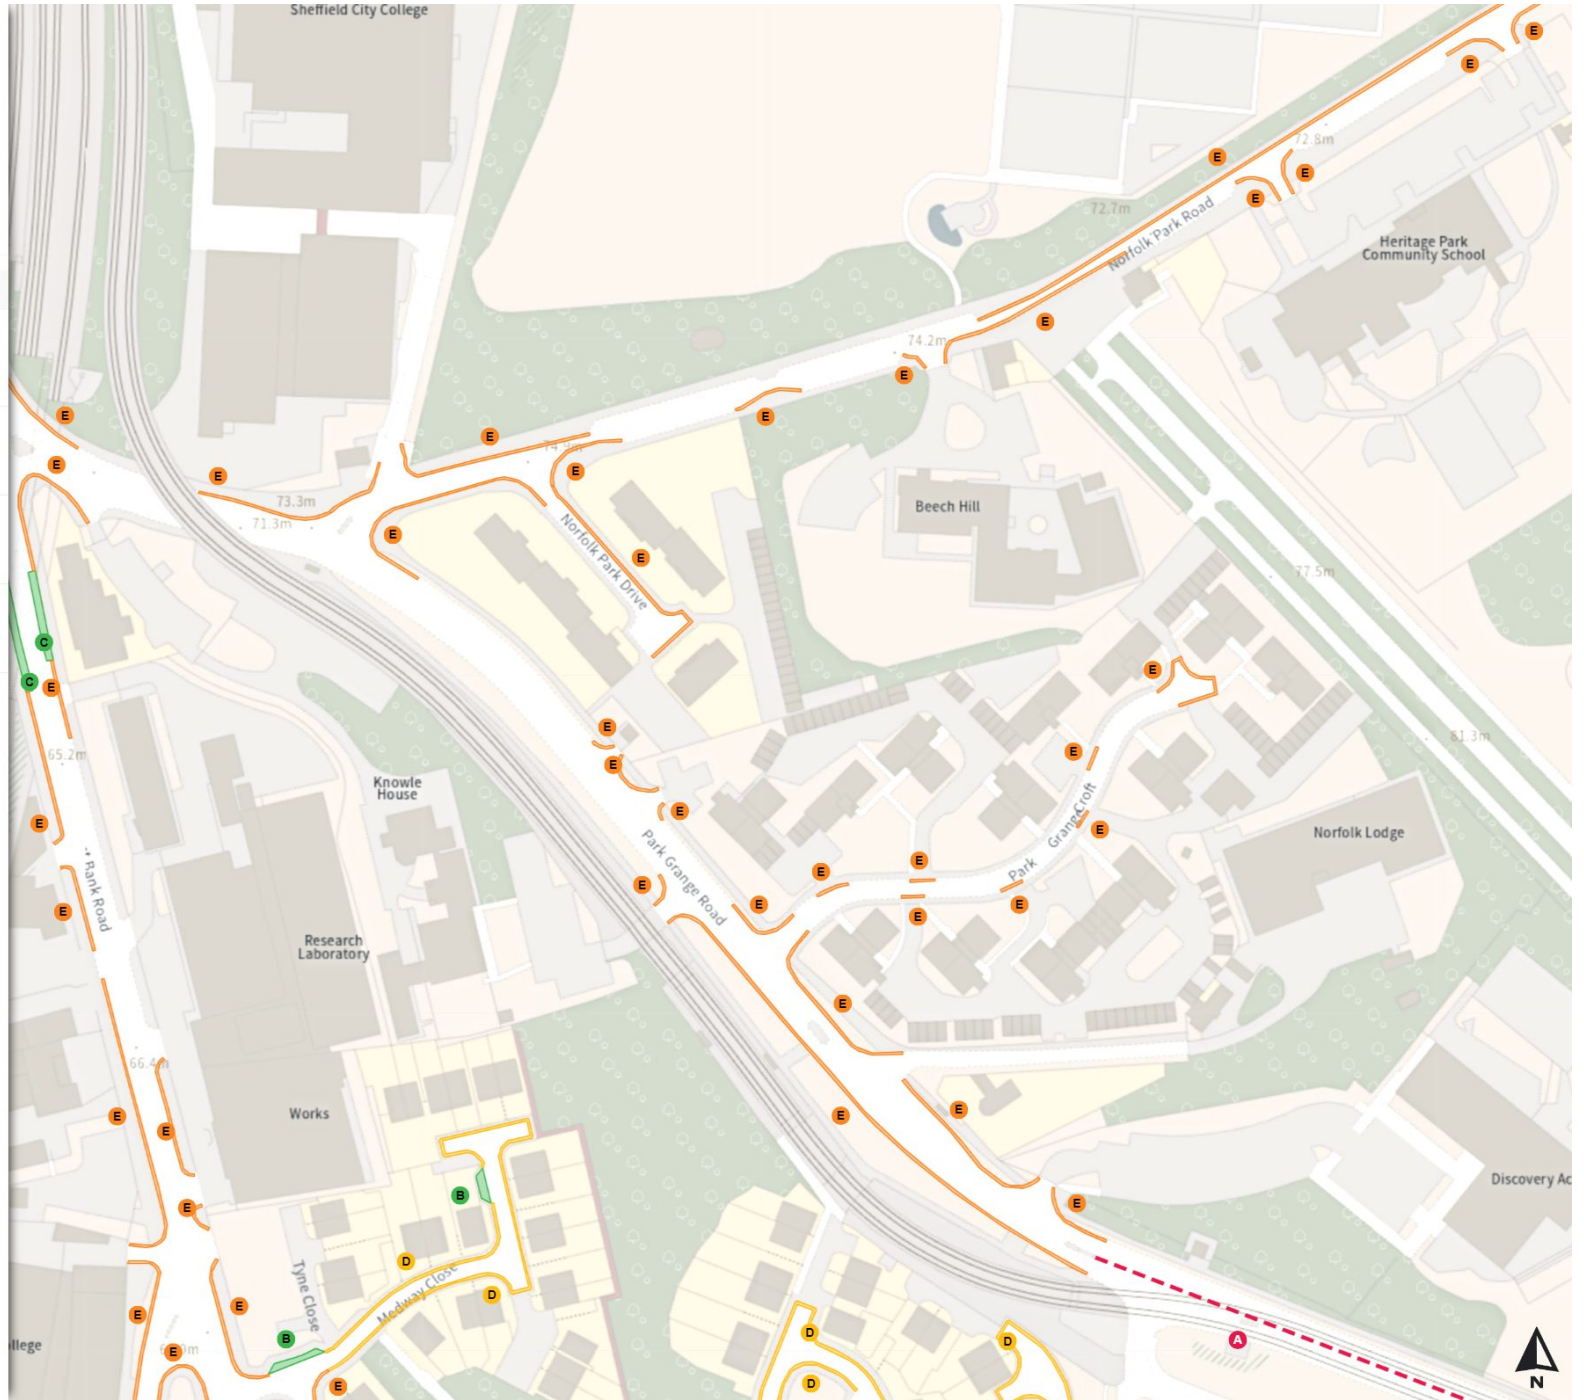

ⓓ Mon-Fri 09:00-17:00

■ No waiting at any time

ⓔ At all times

0 20 40 60m

Scale: 1:1250

North-West: 435925.591, 386335.949  
South-East: 436351.581, 385961.905

© Crown copyright and database rights 2024 Ordnance Survey.  
You are not permitted to copy, sub-license, distribute or sell any of this data to third parties in any form. Licence number 100018816