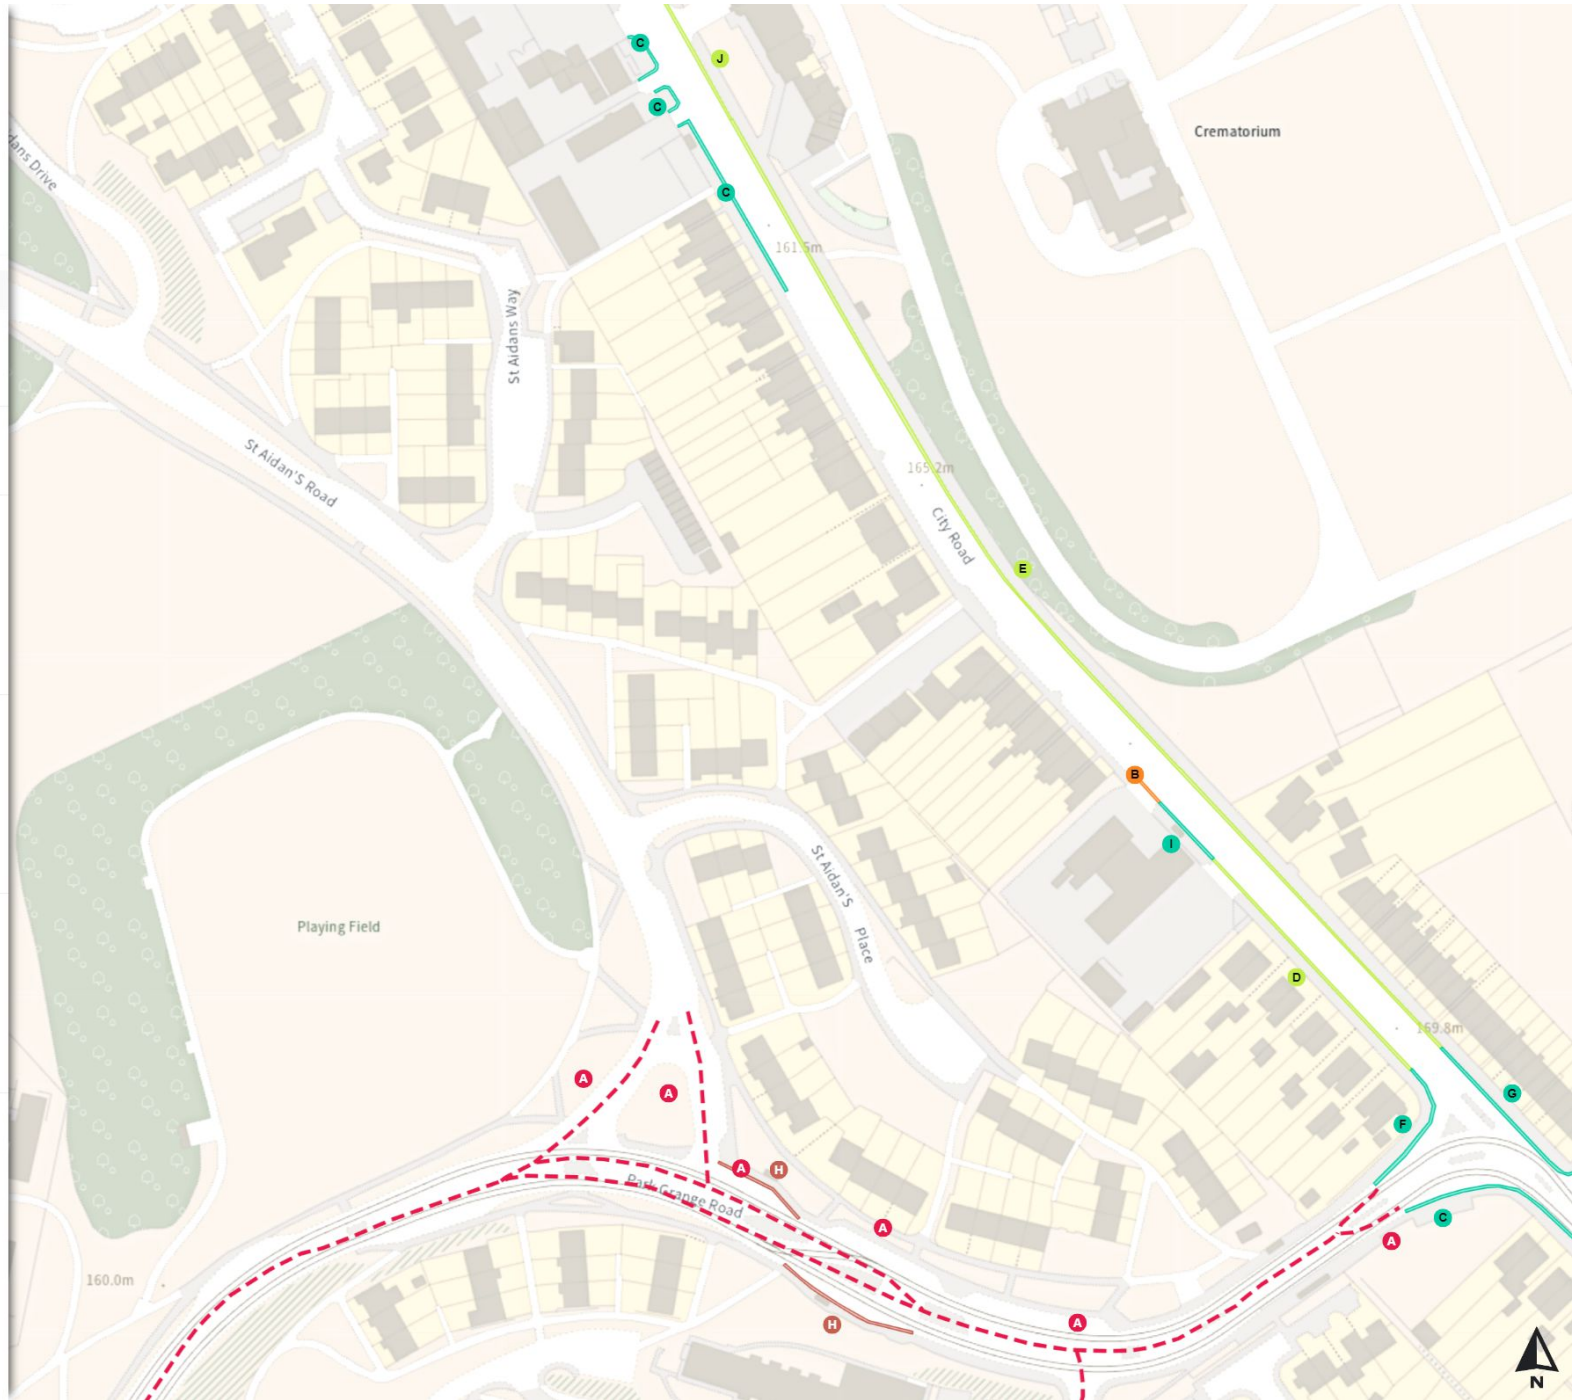

Scale: 1:1250

North-West: 437094.658, 385975.466  
South-East: 437520.774, 385601.497

© Crown copyright and database rights 2024 Ordnance Survey.  
You are not permitted to copy, sub-license, distribute or sell any of this data to third parties in any form. Licence number 100018816