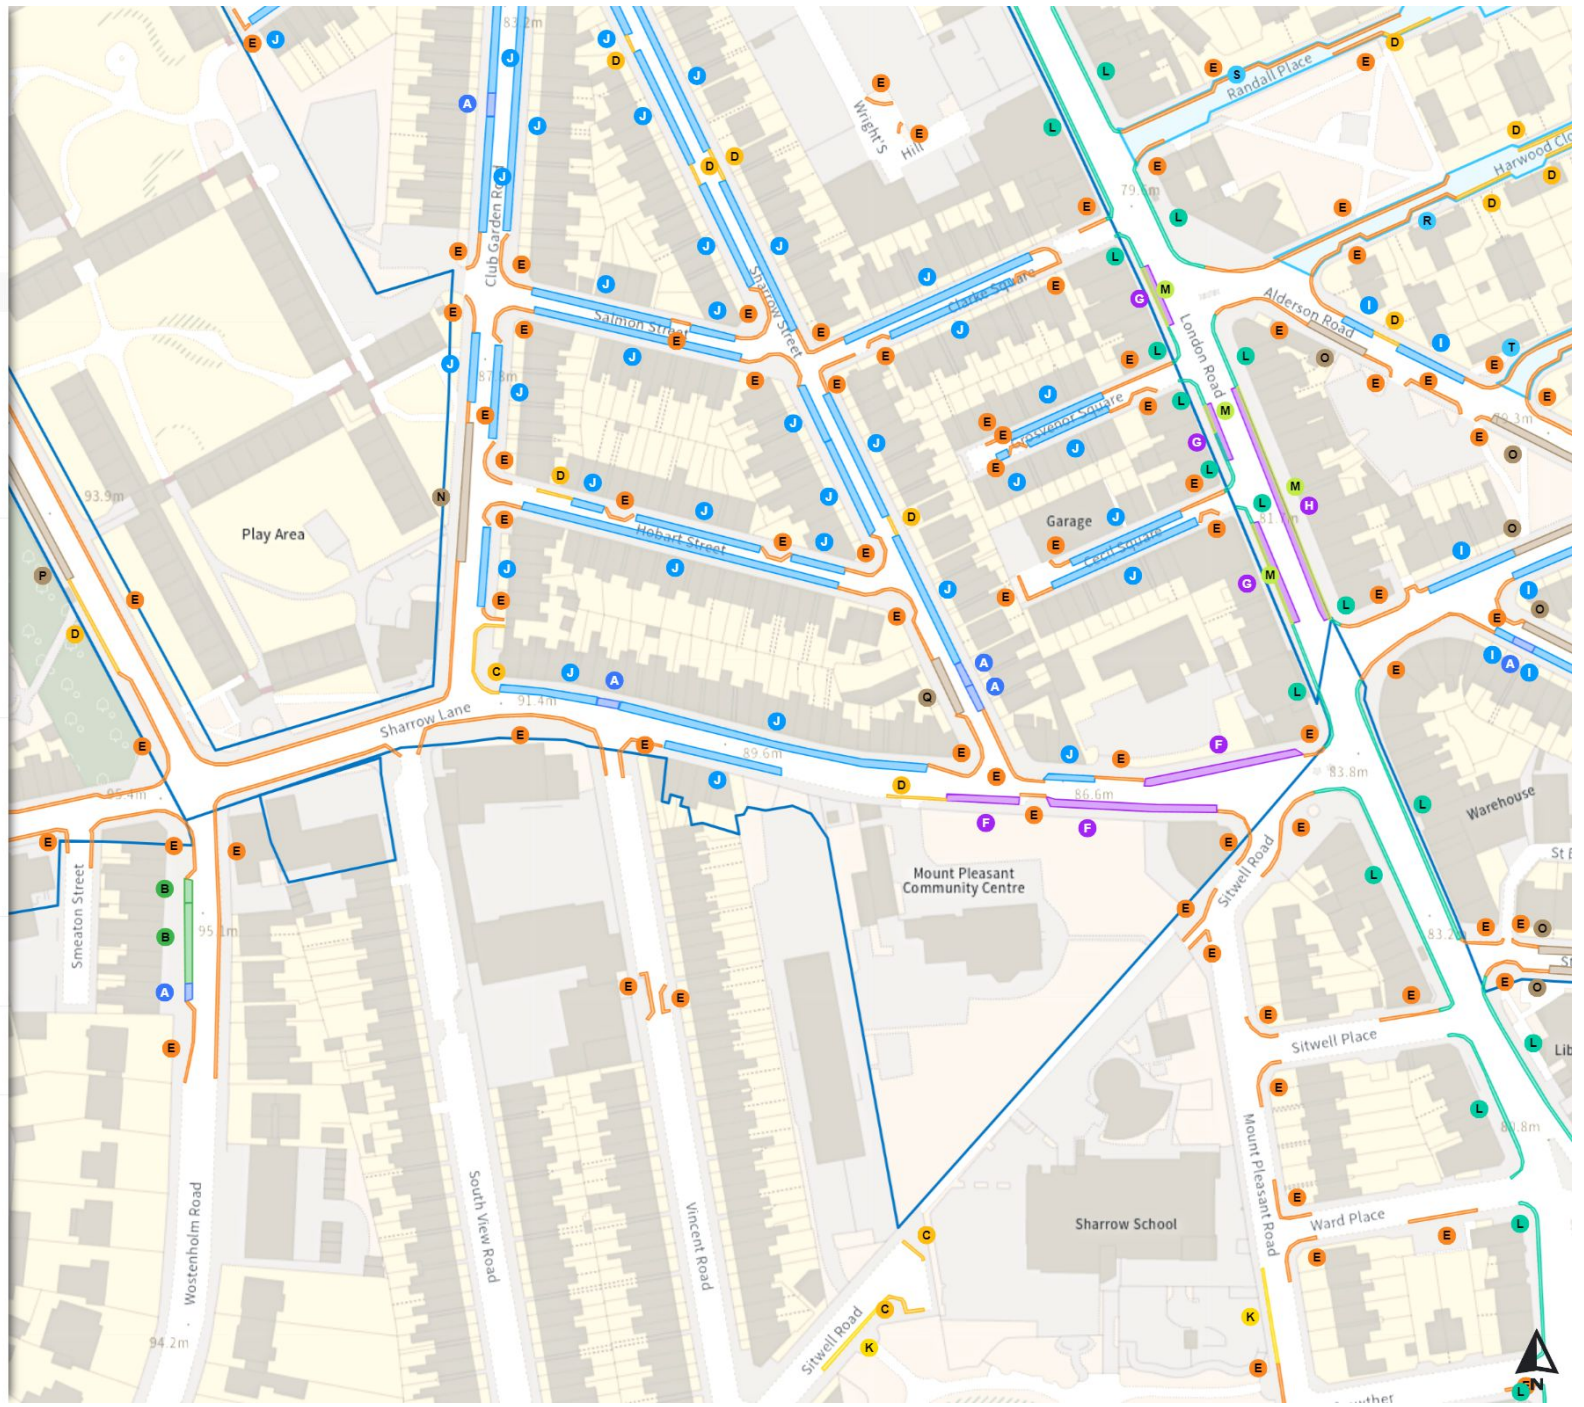

THE SHEFFIELD CITY COUNCIL (STOPPING RESTRICTIONS, WAITING RESTRICTIONS, LOADING RESTRICTIONS & PARKING PLACES) (MAP SCHEDULE) ORDER 2024

Map 466c of 794

Added

- Shared
- Paid-for parking place
  Mon-Sat 08:00-18:30 ⌚ 4h
- Permit holders parking place (Highfield)
  Mon-Sat 08:00-18:30
- Shared
- Paid-for parking place
  Mon-Sat 08:00-18:30 ⌚ 4h
- Permit holders parking place (Landsdowne)
  Mon-Sat 08:00-18:30
- Shared
- Free parking place
  Mon-Sat 08:00-18:30 ⌚ 1h
- Permit holders parking place (Landsdowne)
  Mon-Sat 08:00-18:30
- Permit Parking Area (Harwood Close (Highfield))
  Mon-Sat 08:00-18:30
- Permit Parking Area (Randall Place (Highfield))
  Mon-Sat 08:00-18:30
- Permit Parking Area (Thorp Close (Highfield))
  Mon-Sat 08:00-18:30

Scale: 1:1250
North-West: 434619.318, 385956.841
South-East: 435045.238, 385582.652

© Crown copyright and database rights 2024 Ordnance Survey. You are not permitted to copy, sub-license, distribute or sell any of this data to third parties in any form. Licence number 100018816