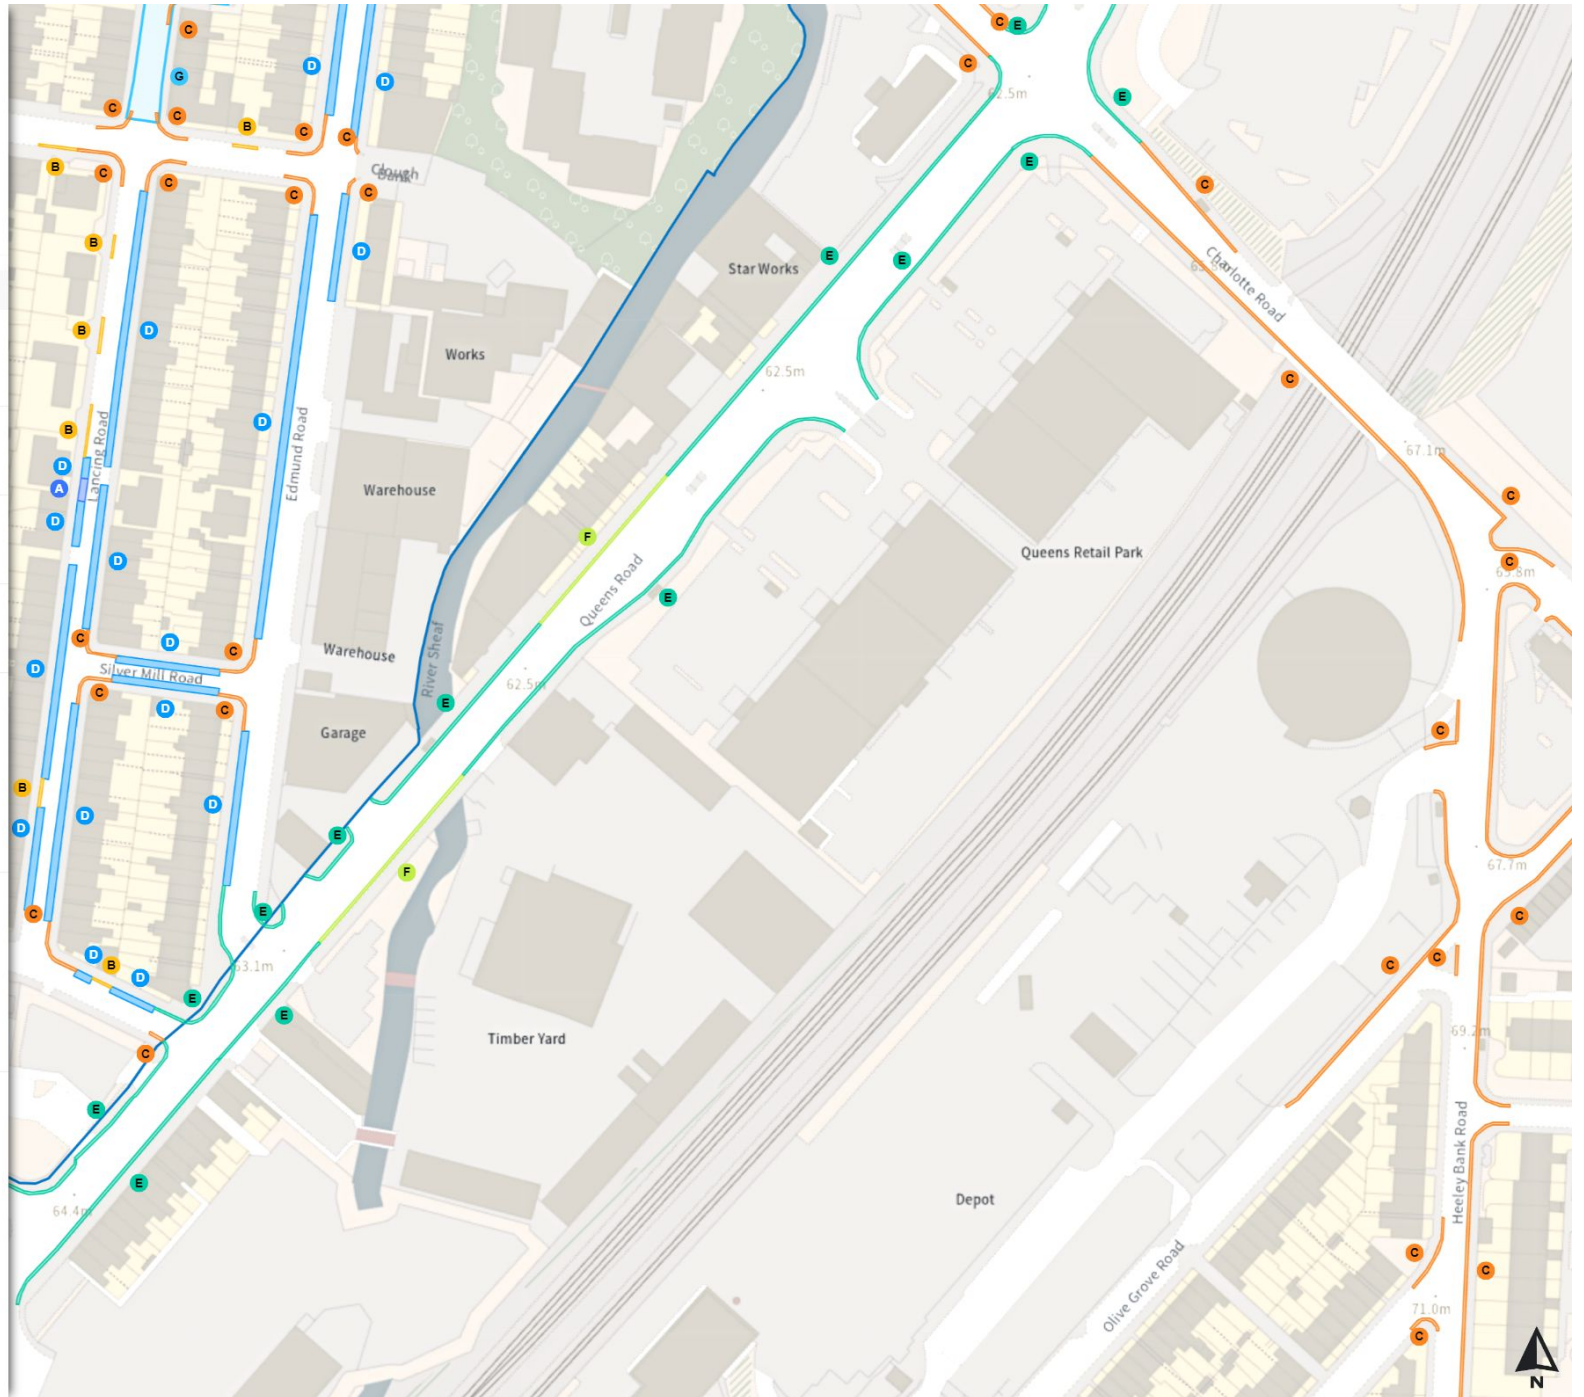

Permit Parking Area (Lancing Road 2 (Highfield))

Mon-Sat 08:00-18:30

0 20 40 60m

Scale: 1:1250

North-West: 435444.373, 385962.906  
South-East: 435870.358, 385588.79

© Crown copyright and database rights 2024 Ordnance Survey.  
You are not permitted to copy, sub-license, distribute or sell any of this data to third parties in any form. Licence number 100018816