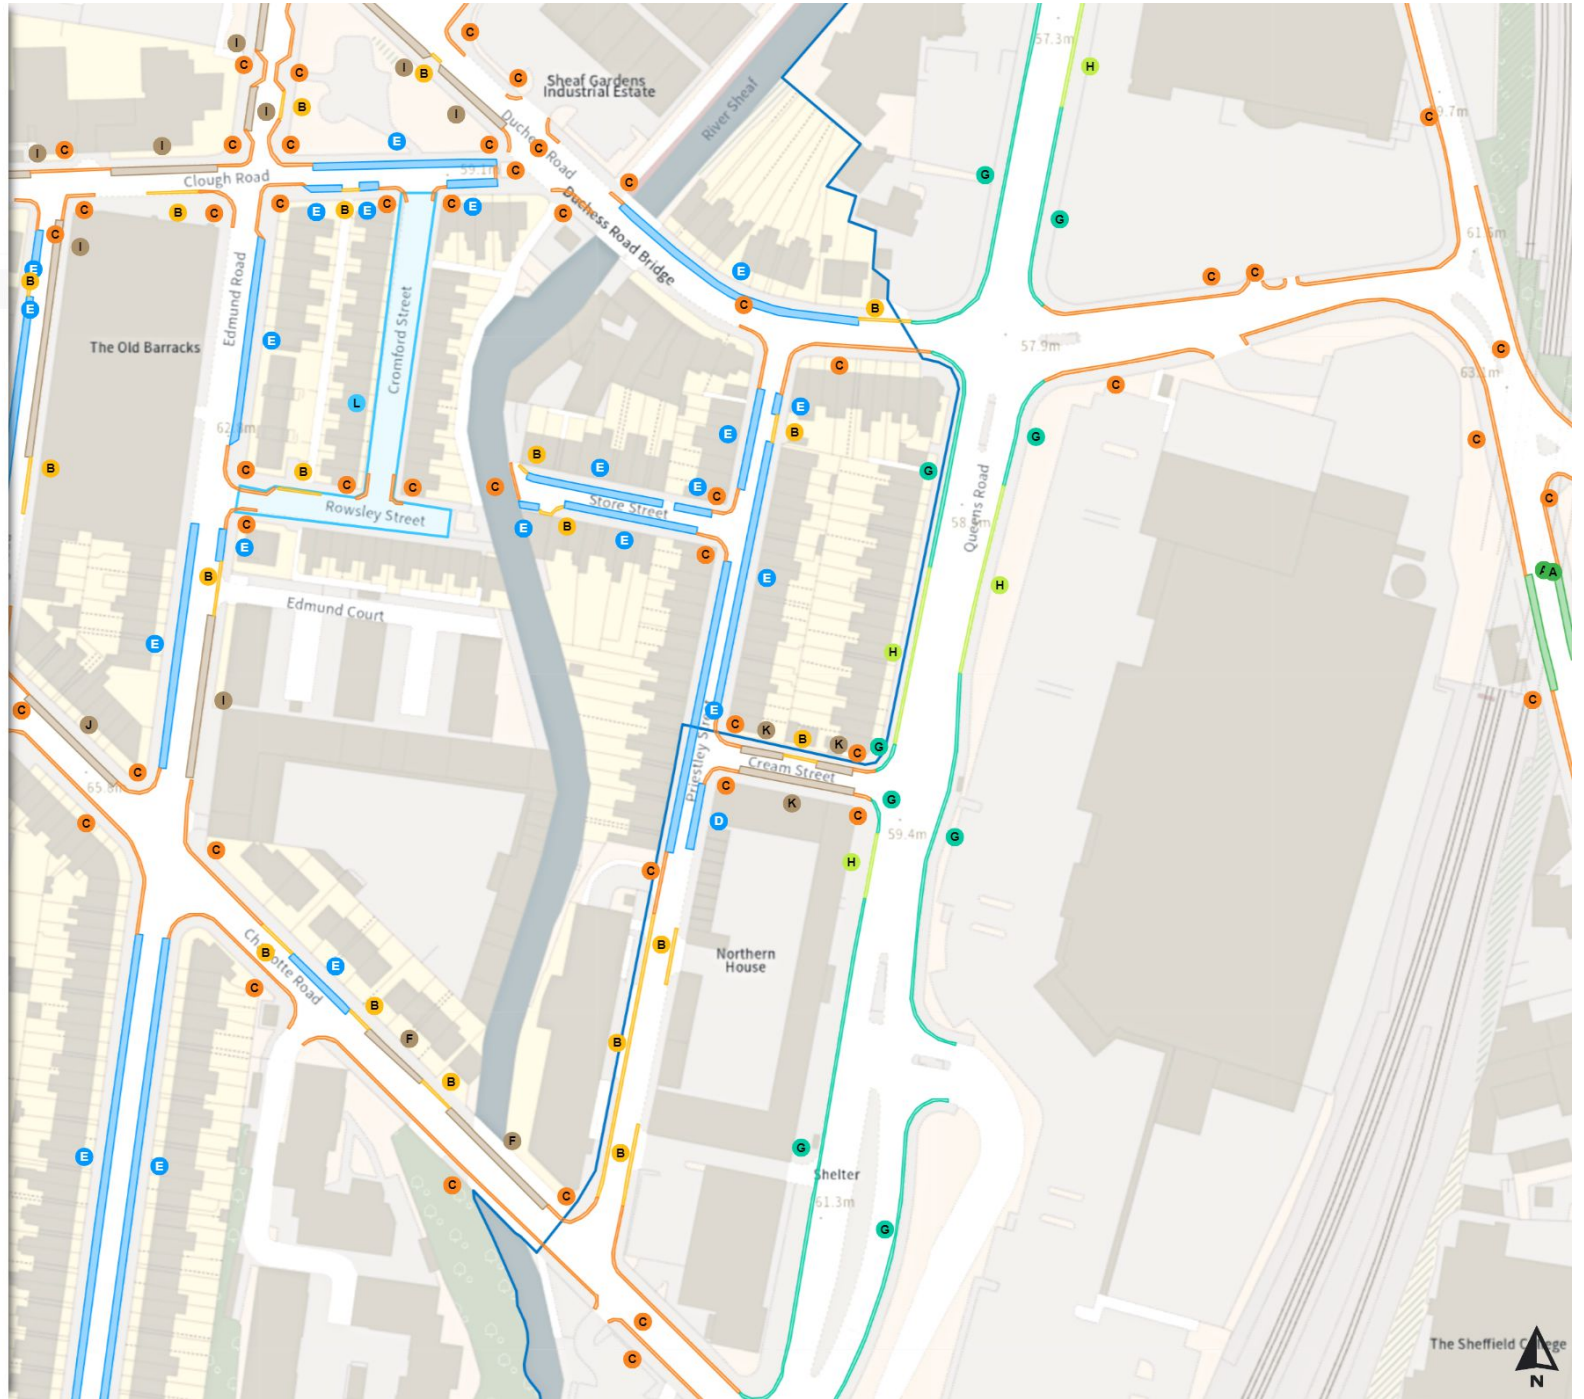

THE SHEFFIELD CITY COUNCIL (STOPPING RESTRICTIONS, WAITING RESTRICTIONS, LOADING RESTRICTIONS & PARKING PLACES) (MAP SCHEDULE) ORDER 2024

Map 439c of 794

Added

Permit Parking Area (Rowsley St & Cromford St (Highfield))

Mon-Sat 08:00-18:30

0 20 40 60m

Scale: 1:1250

North-West: 435513.007, 386332.856
South-East: 435938.965, 385958.776

© Crown copyright and database rights 2024 Ordnance Survey.
You are not permitted to copy, sub-license, distribute or sell any of this data to third parties in any form. Licence number 100018816