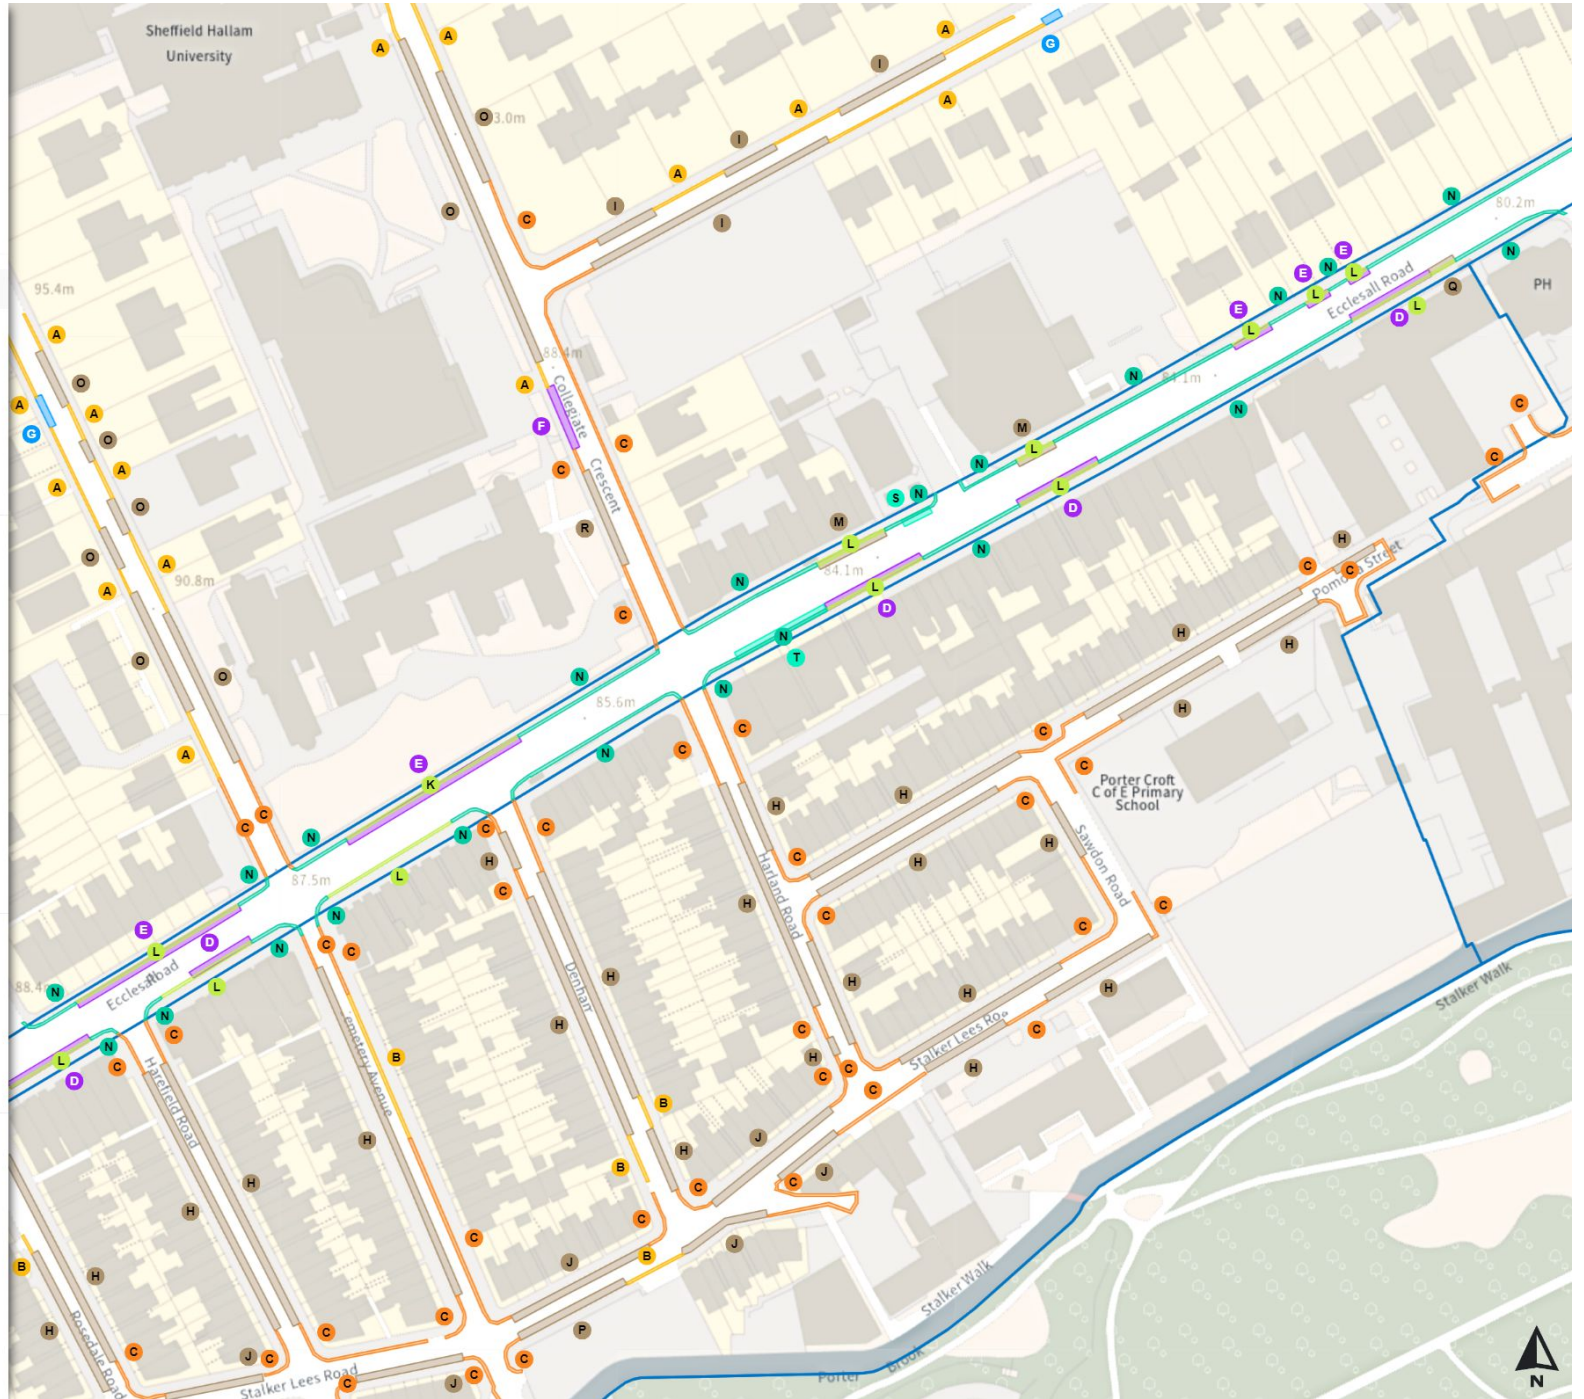

0 20 40 60m

Scale: 1:1250

North-West: 433863.026, 386320.846  
South-East: 434288.853, 385946.618

© Crown copyright and database rights 2024 Ordnance Survey. You are not permitted to copy, sub-license, distribute or sell any of this data to third parties in any form. Licence number 100018816