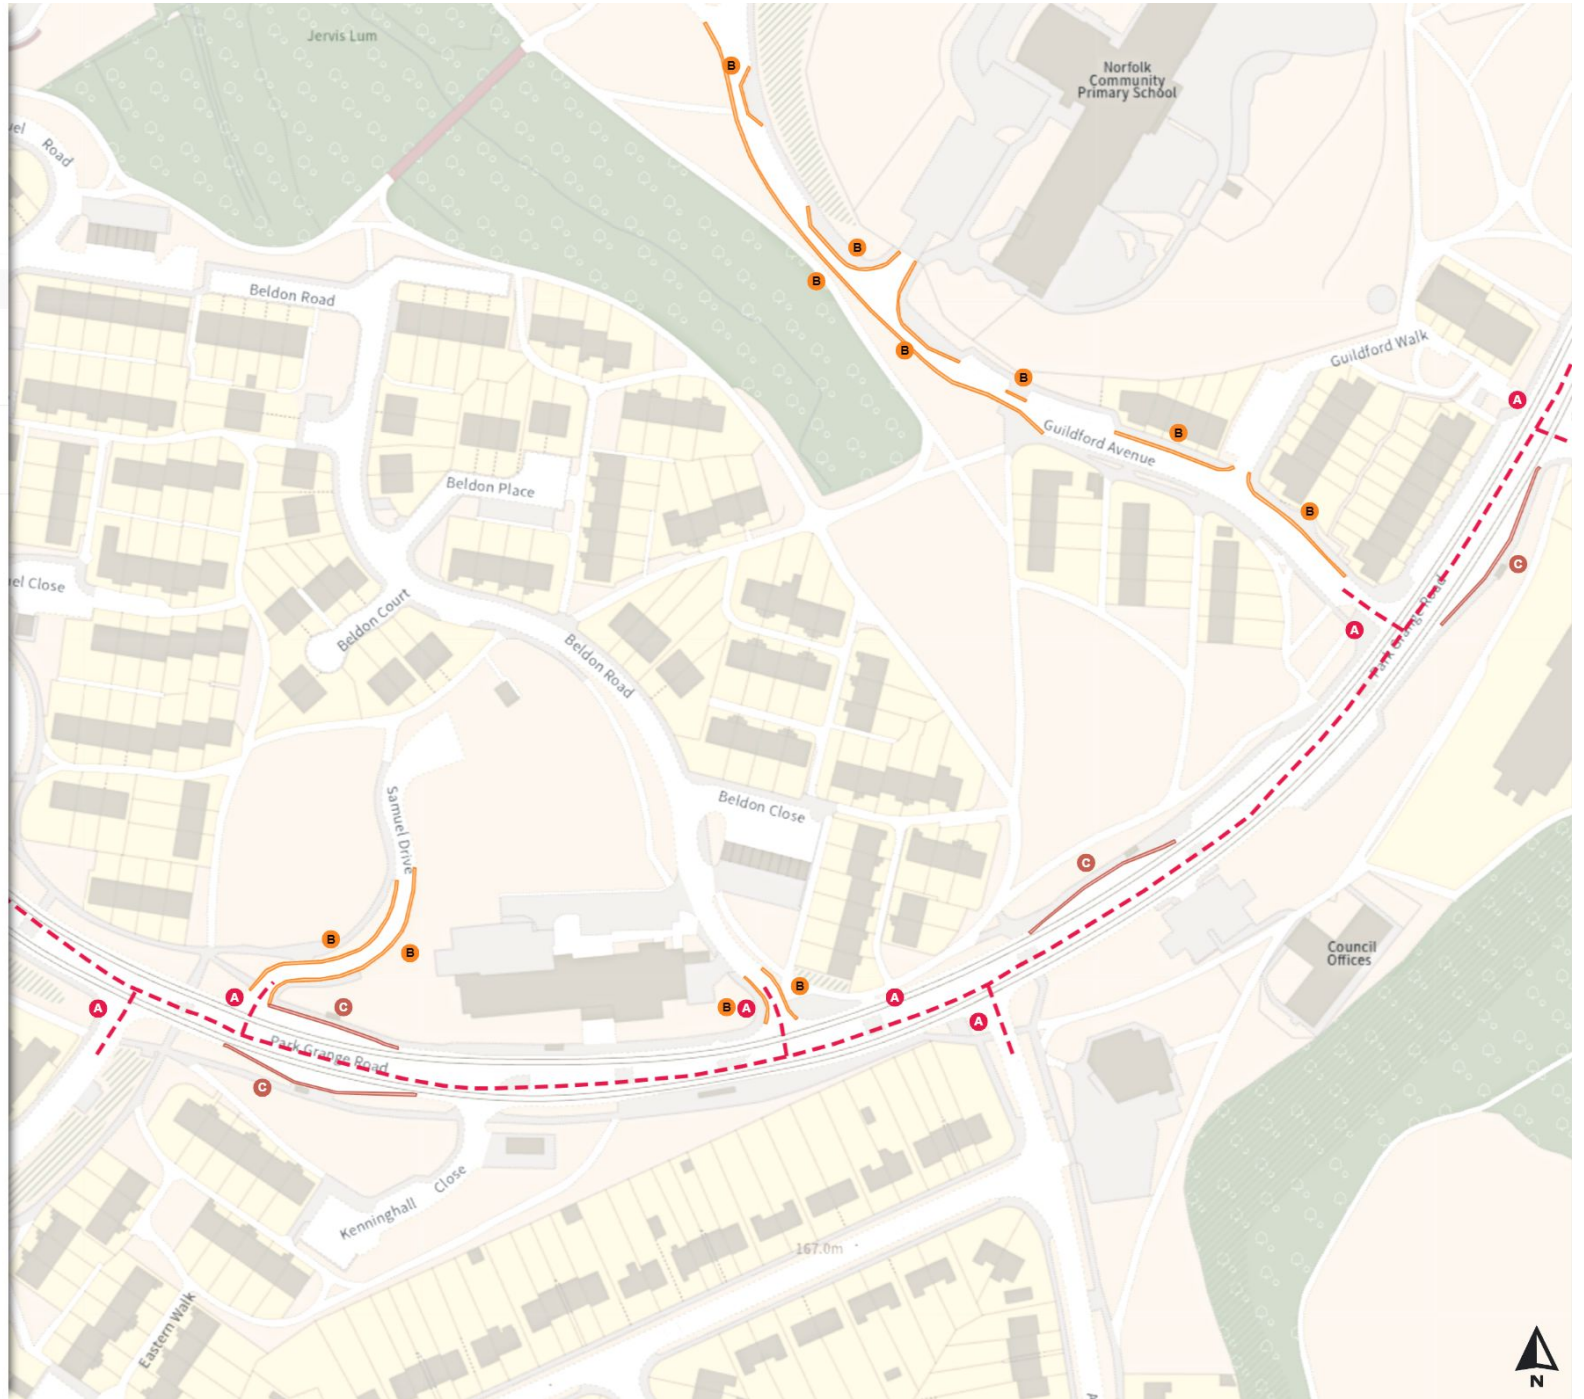

THE SHEFFIELD CITY COUNCIL (STOPPING RESTRICTIONS, WAITING RESTRICTIONS, LOADING RESTRICTIONS & PARKING PLACES) (MAP SCHEDULE) ORDER 2024

Map 500 of 794

Added

- Clearway
- At all times
- No waiting at any time
- At all times
- Shared
- No waiting at any time
- At all times
- No loading at any time
- At all times

0 20 40 60m

Scale: 1:1250

North-West: 436662.575, 385602.831
South-East: 437088.689, 385228.794

© Crown copyright and database rights 2024 Ordnance Survey.
You are not permitted to copy, sub-license, distribute or sell any of this data to third parties in any form. Licence number 100018816