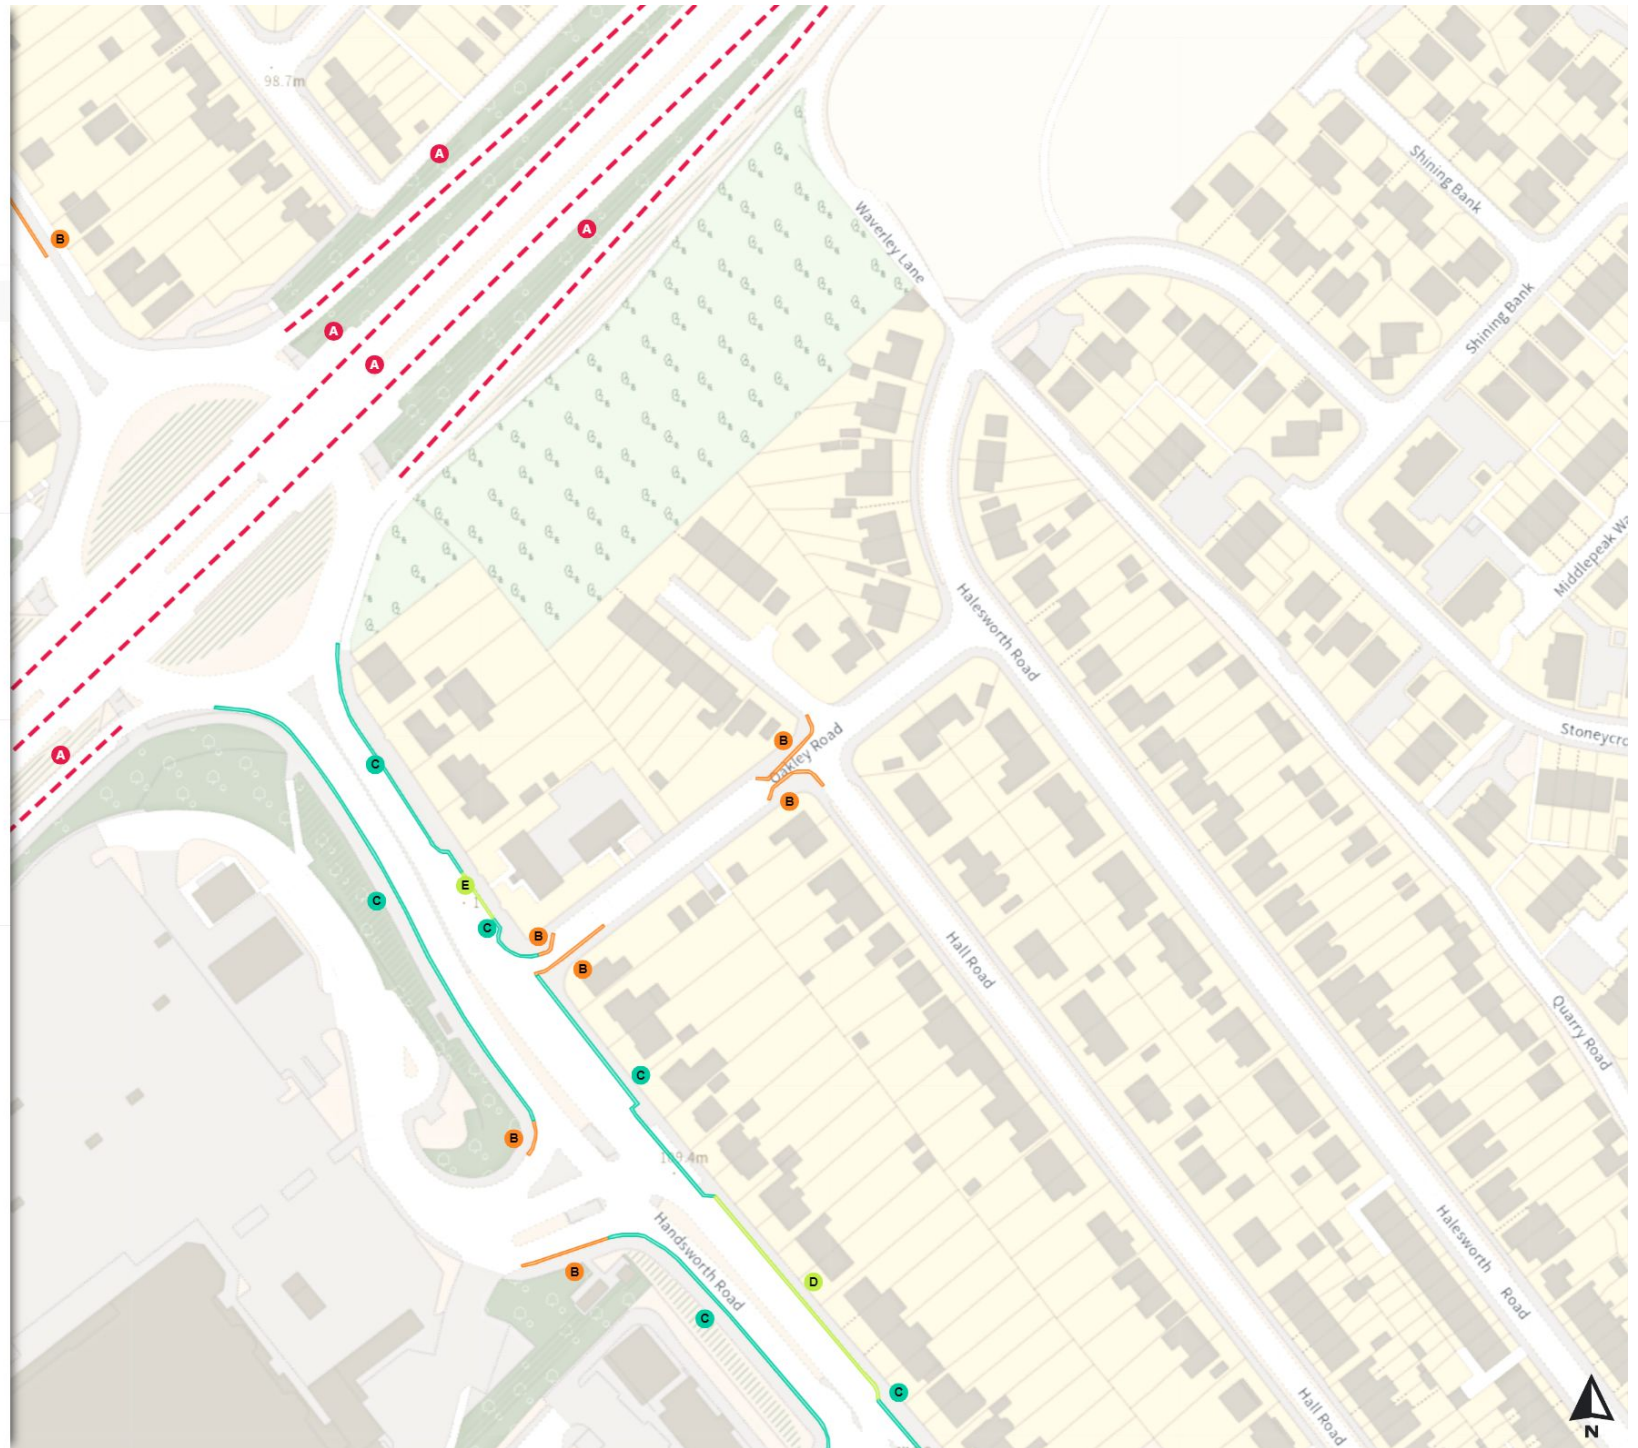

THE SHEFFIELD CITY COUNCIL (STOPPING RESTRICTIONS, WAITING RESTRICTIONS, LOADING RESTRICTIONS & PARKING PLACES) (MAP SCHEDULE) ORDER 2024

Map 389 of 794

Added

- **Clearway**
  - **A** At all times
- **No waiting at any time**
  - **B** At all times
- **Shared**
  - **C** No waiting at any time
    At all times
  - **C** No loading
    Mon-Fri 08:00-09:30 16:00-18:30
  - **Shared**
    - **D** No waiting
      Mon-Fri 08:00-09:30 16:00-18:30
    - **D** No loading
      Mon-Fri 08:00-09:30 16:00-18:30
  - **Shared**
    - **E** No waiting
      Mon-Fri 08:00-09:30 16:30-18:30
    - **E** No loading
      Mon-Fri 08:00-09:30 16:30-18:30

Scale: 1:1250

North-West: 440202.764, 387108.745
South-East: 440629.027, 386735.143

© Crown copyright and database rights 2024 Ordnance Survey.
You are not permitted to copy, sub-license, distribute or sell any of this data to third parties in any form. Licence number 100018816