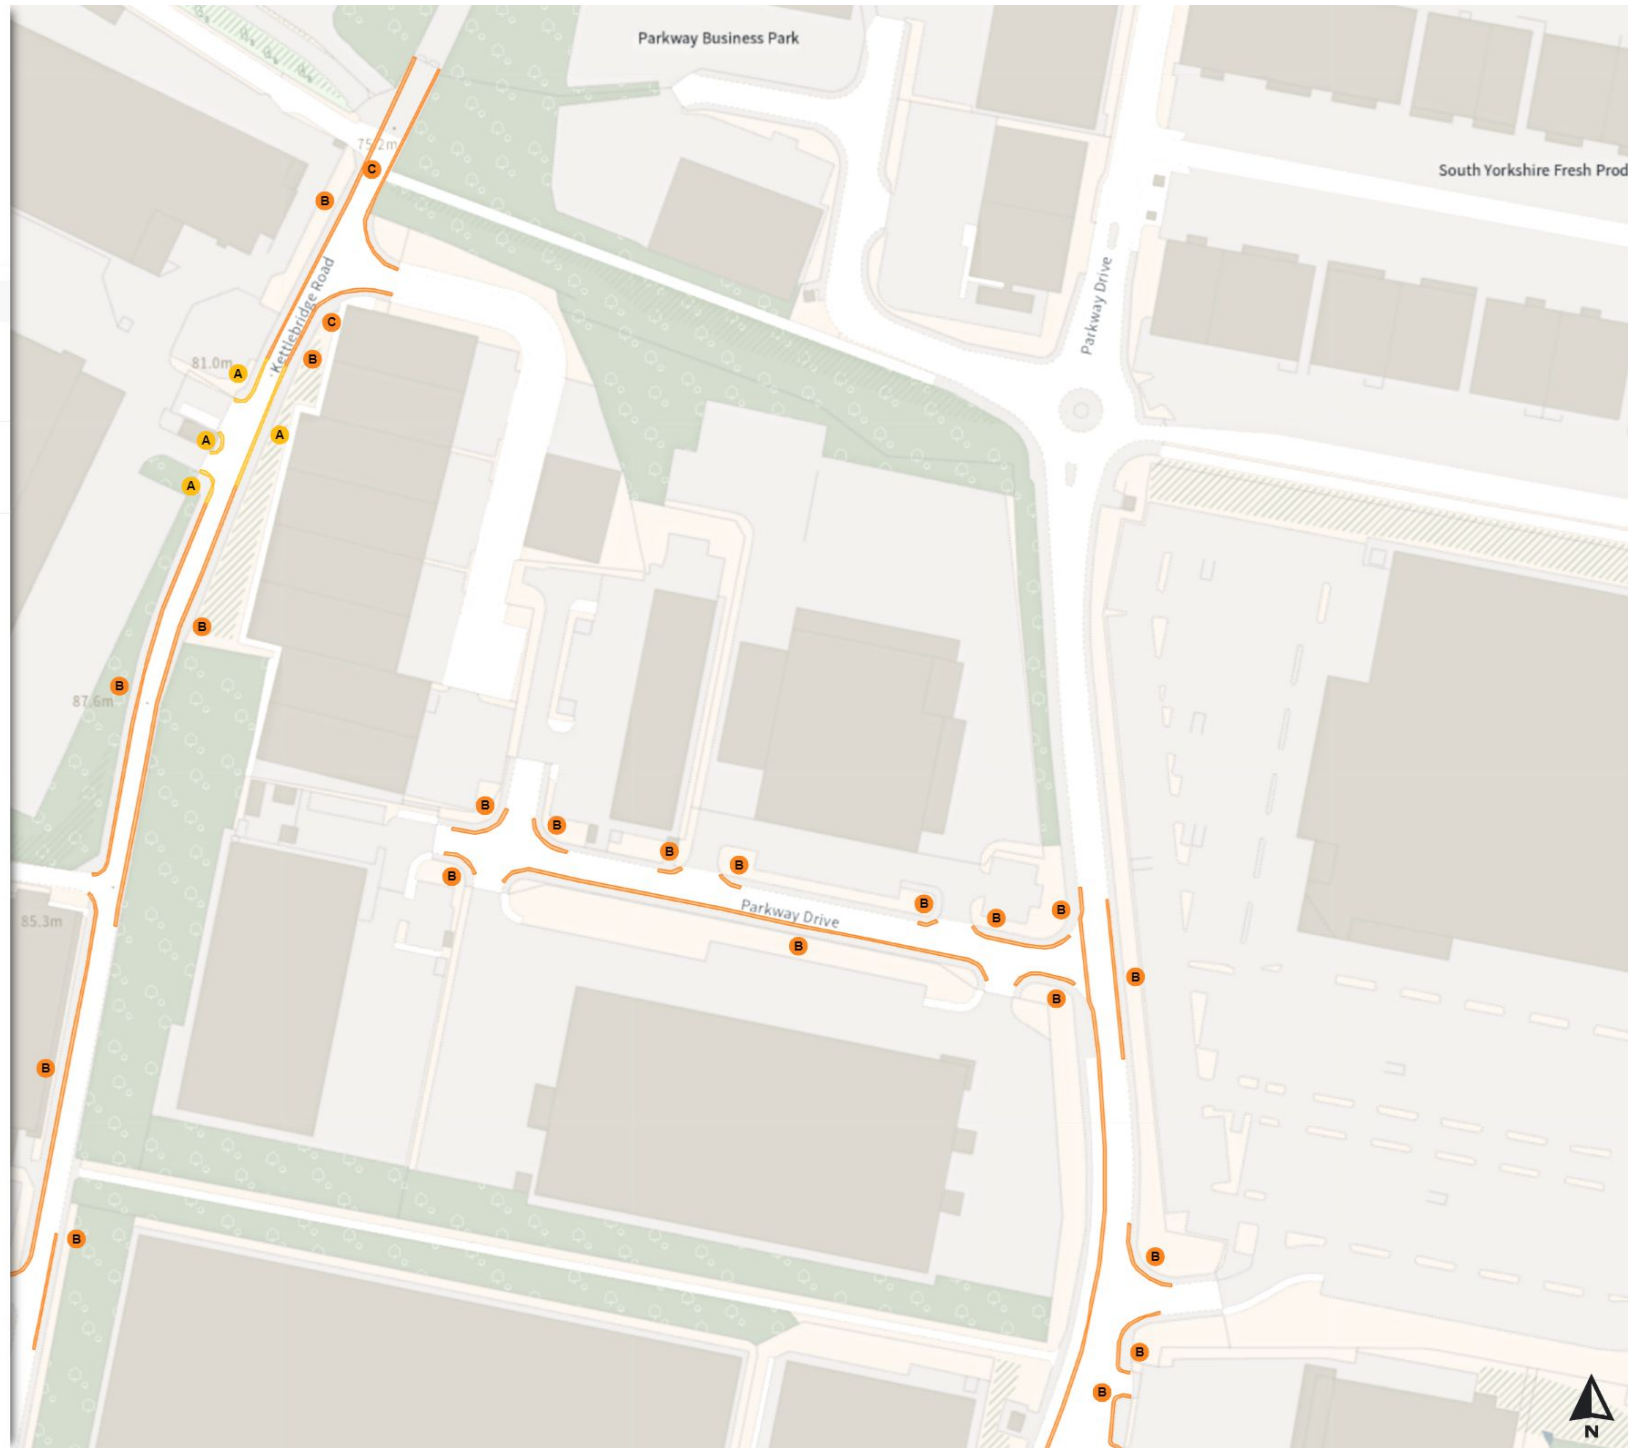

THE SHEFFIELD CITY COUNCIL (STOPPING RESTRICTIONS, WAITING RESTRICTIONS, LOADING RESTRICTIONS & PARKING PLACES) (MAP SCHEDULE) ORDER 2024

Map 341 of 794

Added

- No waiting
- A Mon-Sat 08:00-18:30
- No waiting at any time
- B At all times
- No waiting at any time
- C At all times

0 20 40 60m

Scale: 1:1250

North-West: 438238.794, 387831.434
South-East: 438664.837, 387457.714

© Crown copyright and database rights 2024 Ordnance Survey.
You are not permitted to copy, sub-license, distribute or sell any of this data to third parties in any form. Licence number 100018816