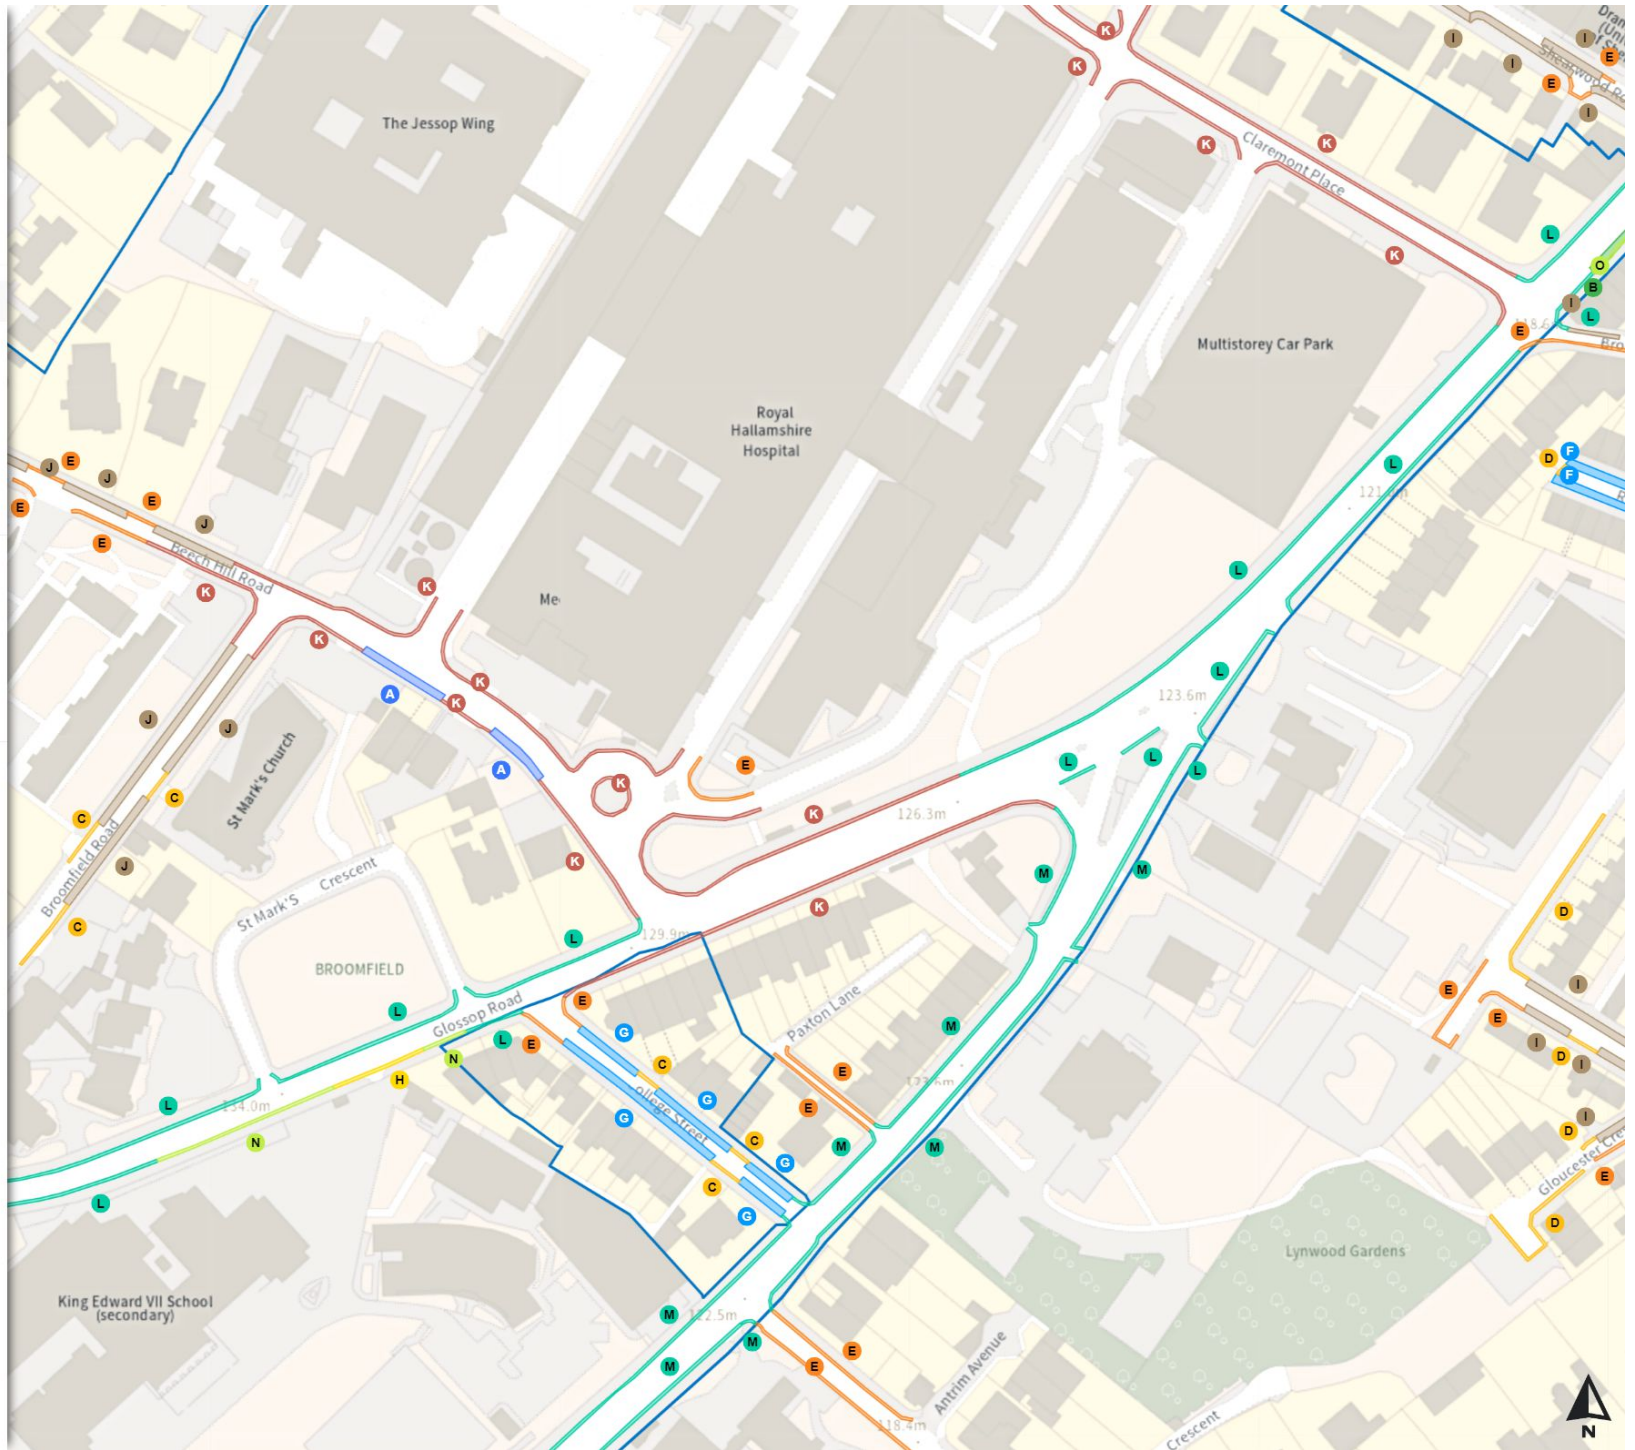

THE SHEFFIELD CITY COUNCIL (STOPPING
RESTRICTIONS, WAITING RESTRICTIONS, LOADING
RESTRICTIONS & PARKING PLACES) (MAP SCHEDULE)
ORDER 2024

Map 375c of 794

Added

- Shared
- No waiting at any time
  At all times
- No loading
  Mon-Fri 08:00-09:30 16:30-18:30
- Shared
- No waiting
  Mon-Sat 07:30-18:30
- No loading
  Mon-Fri 07:30-09:30 16:00-18:30
- Shared
- No waiting
  Mon-Fri 07:30-09:30 16:00-18:30
- No loading
  Mon-Fri 07:30-09:30 16:00-18:30

0 20 40 60m

Scale: 1:1250

North-West: 433603.878, 387057.624
South-East: 434029.619, 386683.431

© Crown copyright and database rights 2024 Ordnance Survey.
You are not permitted to copy, sub-license, distribute or sell any of this
data to third parties in any form. Licence number 100018816