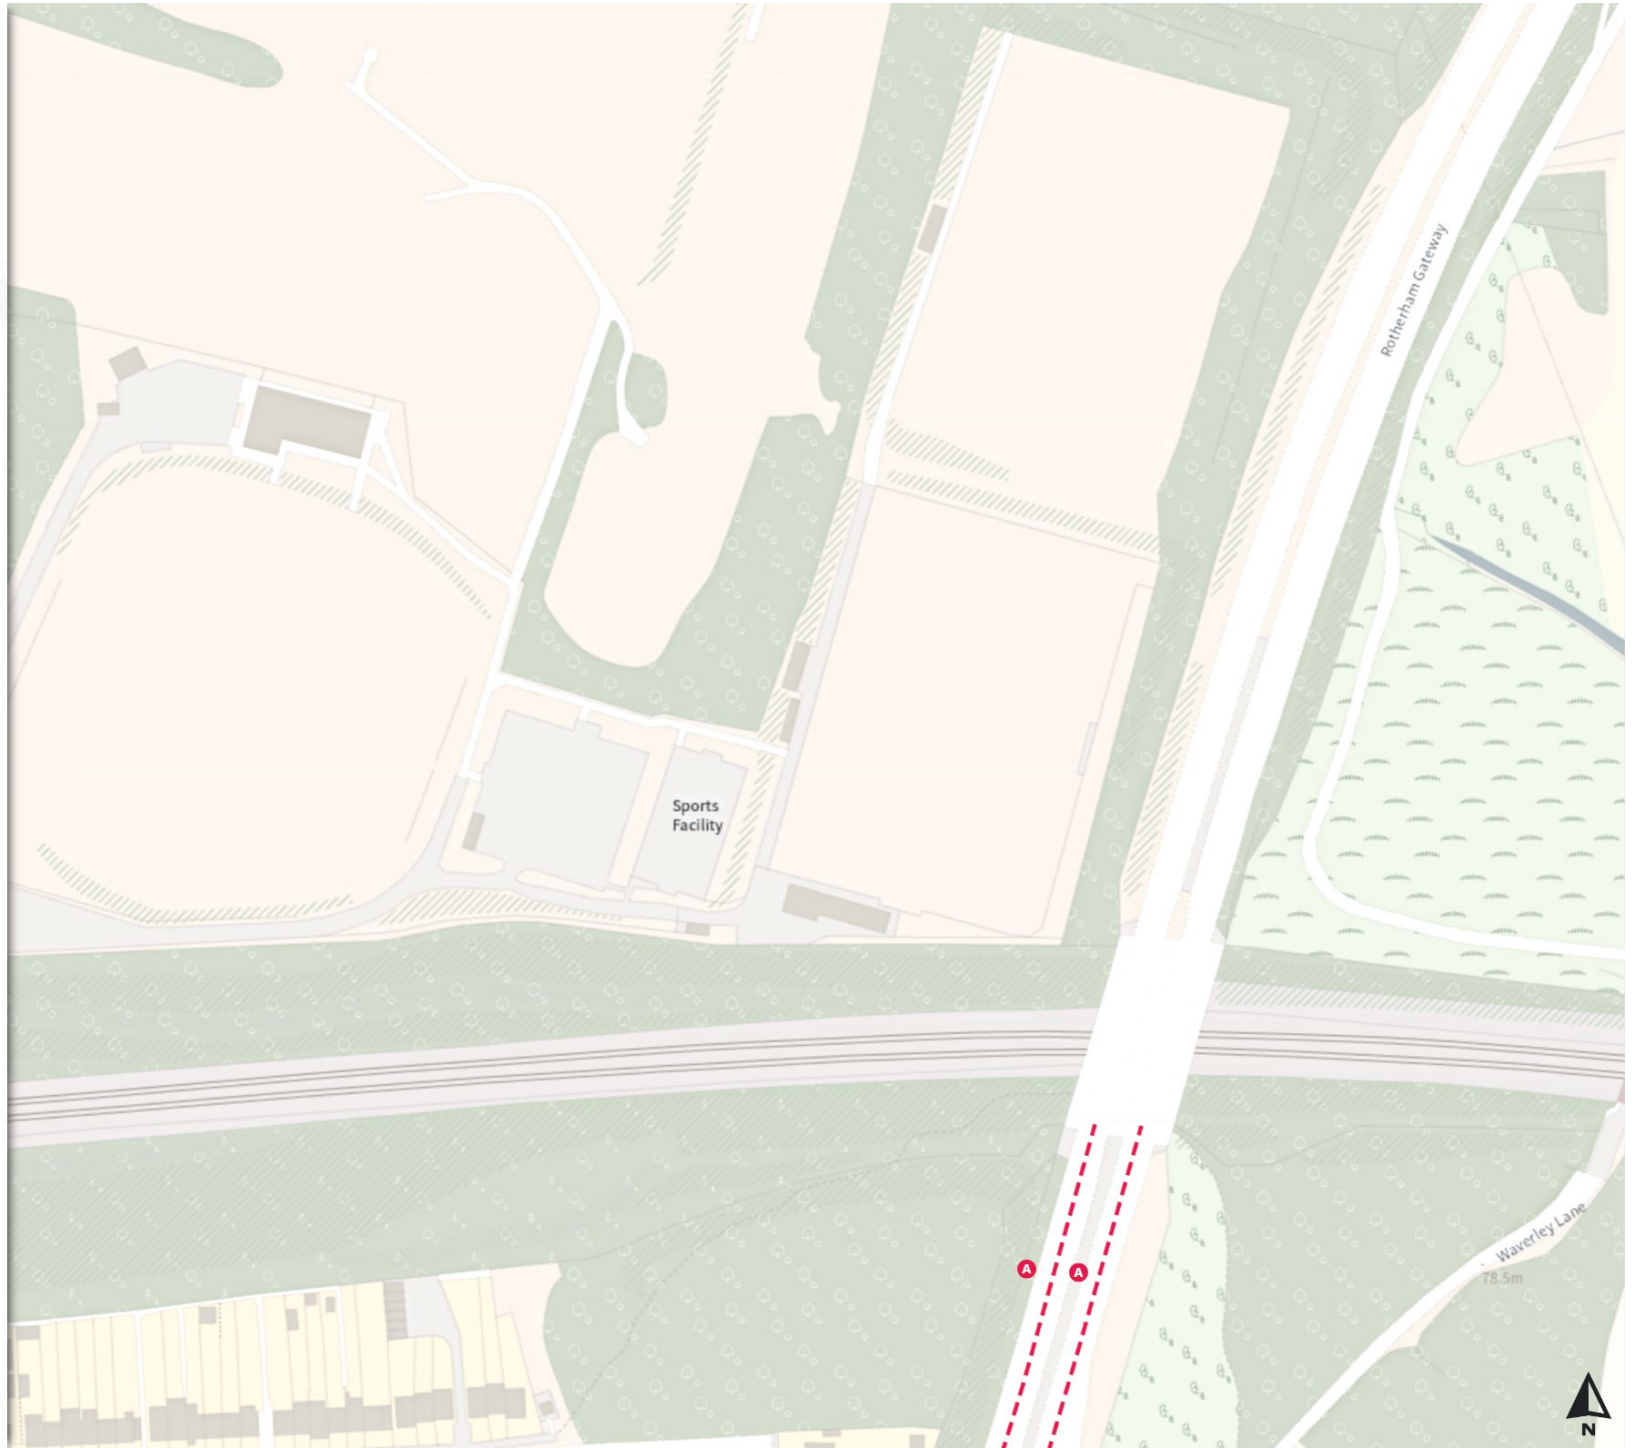

THE SHEFFIELD CITY COUNCIL (STOPPING RESTRICTIONS, WAITING RESTRICTIONS, LOADING RESTRICTIONS & PARKING PLACES) (MAP SCHEDULE) ORDER 2024

Map 345 of 794

Added

- Clearway
- Ⓐ At all times

0 20 40 60m

Scale: 1:1250

North-West: 440300.533, 387848.438
South-East: 440726.738, 387474.902

© Crown copyright and database rights 2024 Ordnance Survey.
You are not permitted to copy, sub-license, distribute or sell any of this data to third parties in any form. Licence number 100018816