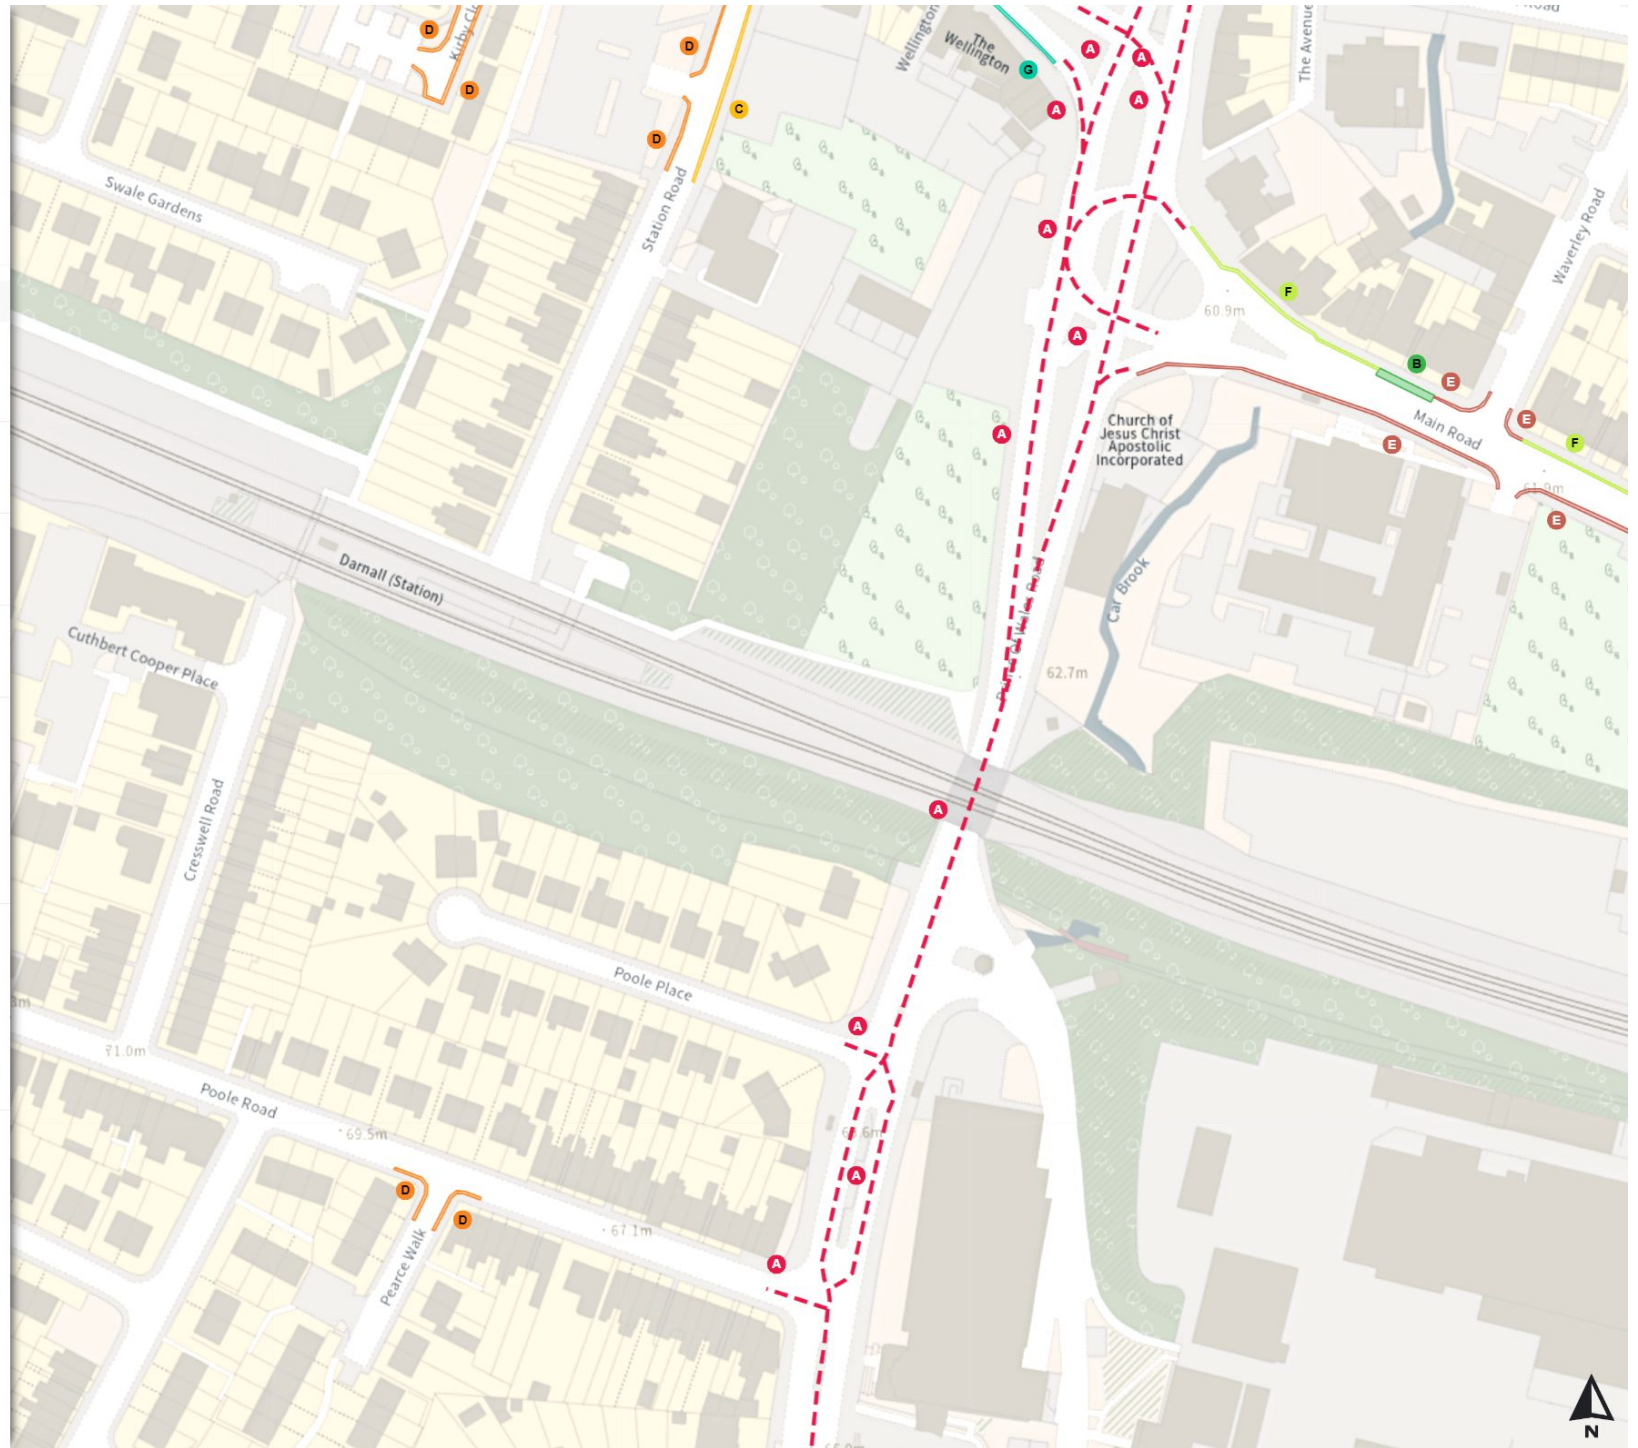

THE SHEFFIELD CITY COUNCIL (STOPPING RESTRICTIONS, WAITING RESTRICTIONS, LOADING RESTRICTIONS & PARKING PLACES) (MAP SCHEDULE) ORDER 2024

Map 342a of 794

Added

- **Clearway**
  - **A** At all times
- **Free parking place**
  - **B** Mon-Sat 08:00-18:30 1h 3h
- **No waiting**
  - **C** Mon-Sat 08:00-18:30
- **No waiting at any time**
  - **D** At all times
- **Shared**
  - **E** No waiting at any time At all times
  - **E** No loading at any time At all times
- **Shared**
  - **F** No waiting Mon-Fri 08:00-09:30 16:00-18:30
  - **F** No loading Mon-Fri 08:00-09:30 16:00-18:30

0 20 40 60m

Scale: 1:1250

North-West: 439063.526, 387838.128
South-East: 439489.633, 387464.482

© Crown copyright and database rights 2024 Ordnance Survey.
You are not permitted to copy, sub-license, distribute or sell any of this data to third parties in any form. Licence number 100018816