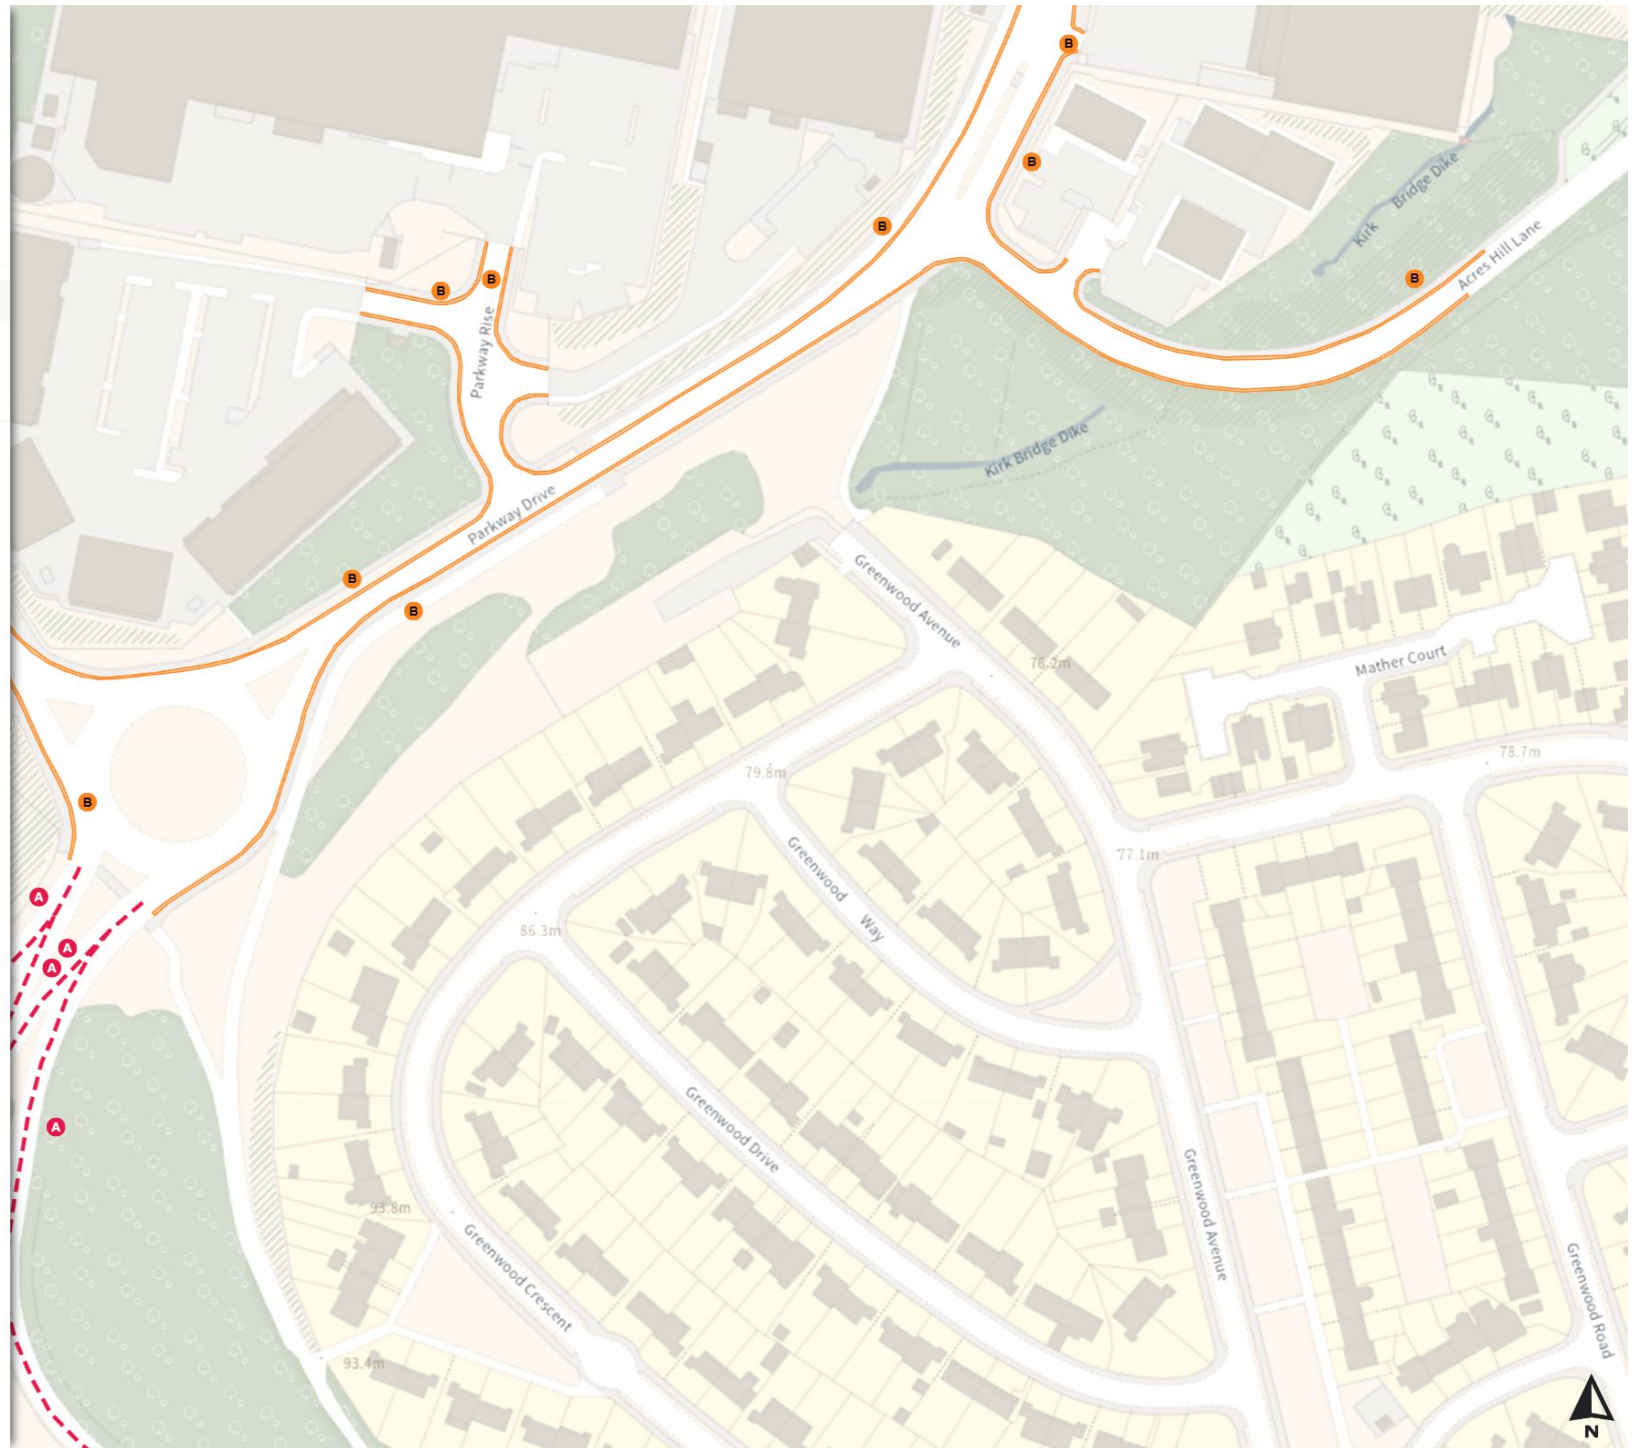

THE SHEFFIELD CITY COUNCIL (STOPPING RESTRICTIONS, WAITING RESTRICTIONS, LOADING RESTRICTIONS & PARKING PLACES) (MAP SCHEDULE) ORDER 2024

Map 362 of 794

Added

- Clearway
- A At all times
- No waiting at any time
- B At all times

0 20 40 60m

Scale: 1:1250

North-West: 438251.574, 387462.031
South-East: 438677.65, 387088.283

© Crown copyright and database rights 2024 Ordnance Survey.
You are not permitted to copy, sub-license, distribute or sell any of this data to third parties in any form. Licence number 100018816