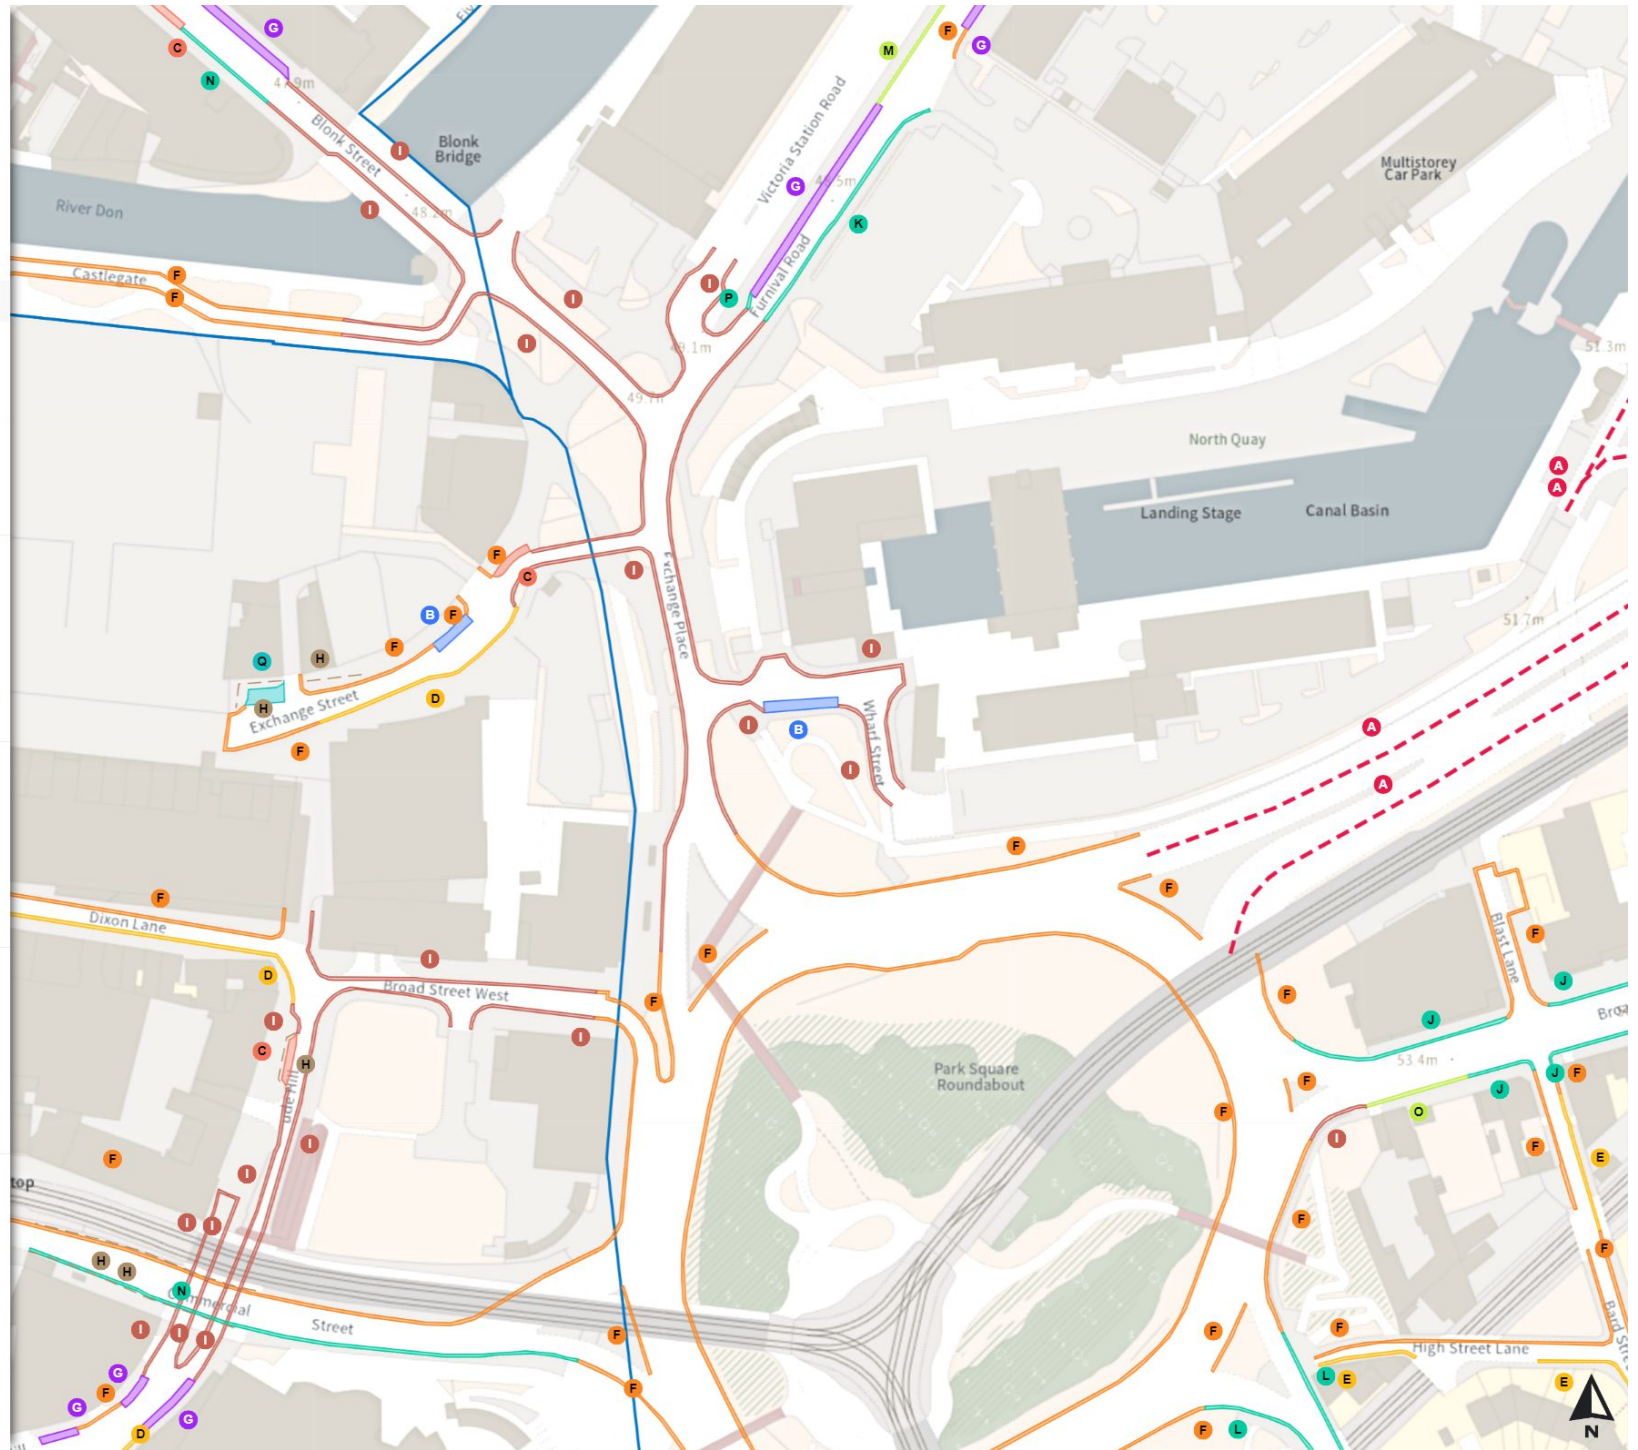

THE SHEFFIELD CITY COUNCIL (STOPPING RESTRICTIONS, WAITING RESTRICTIONS, LOADING RESTRICTIONS & PARKING PLACES) (MAP SCHEDULE) ORDER 2024

Map 335c of 794

Added

- **Shared**
- **M** No waiting
  Mon-Sat 08:00-18:30
- **M** No loading
  Mon-Fri 08:00-09:30 16:00-18:30
- **Shared**
- **N** No waiting at any time
  At all times
- **N** No loading
  Mon-Sat 08:00-18:30
- **Shared**
- **O** No waiting
  Mon-Fri 07:30-09:30 16:00-18:30
- **O** No loading
  Mon-Fri 07:30-09:30 16:00-18:30
- **Shared**
- **P** No waiting at any time
  At all times
- **P** No loading
  Mon-Sat 08:00-16:30
- **Solo motorcycle parking place**
- **C** At all times

0 20 40 60m

Scale: 1:1250

North-West: 435764.419, 387812.209
South-East: 436190.265, 387438.268

© Crown copyright and database rights 2024 Ordnance Survey.
You are not permitted to copy, sub-license, distribute or sell any of this data to third parties in any form. Licence number 100018816