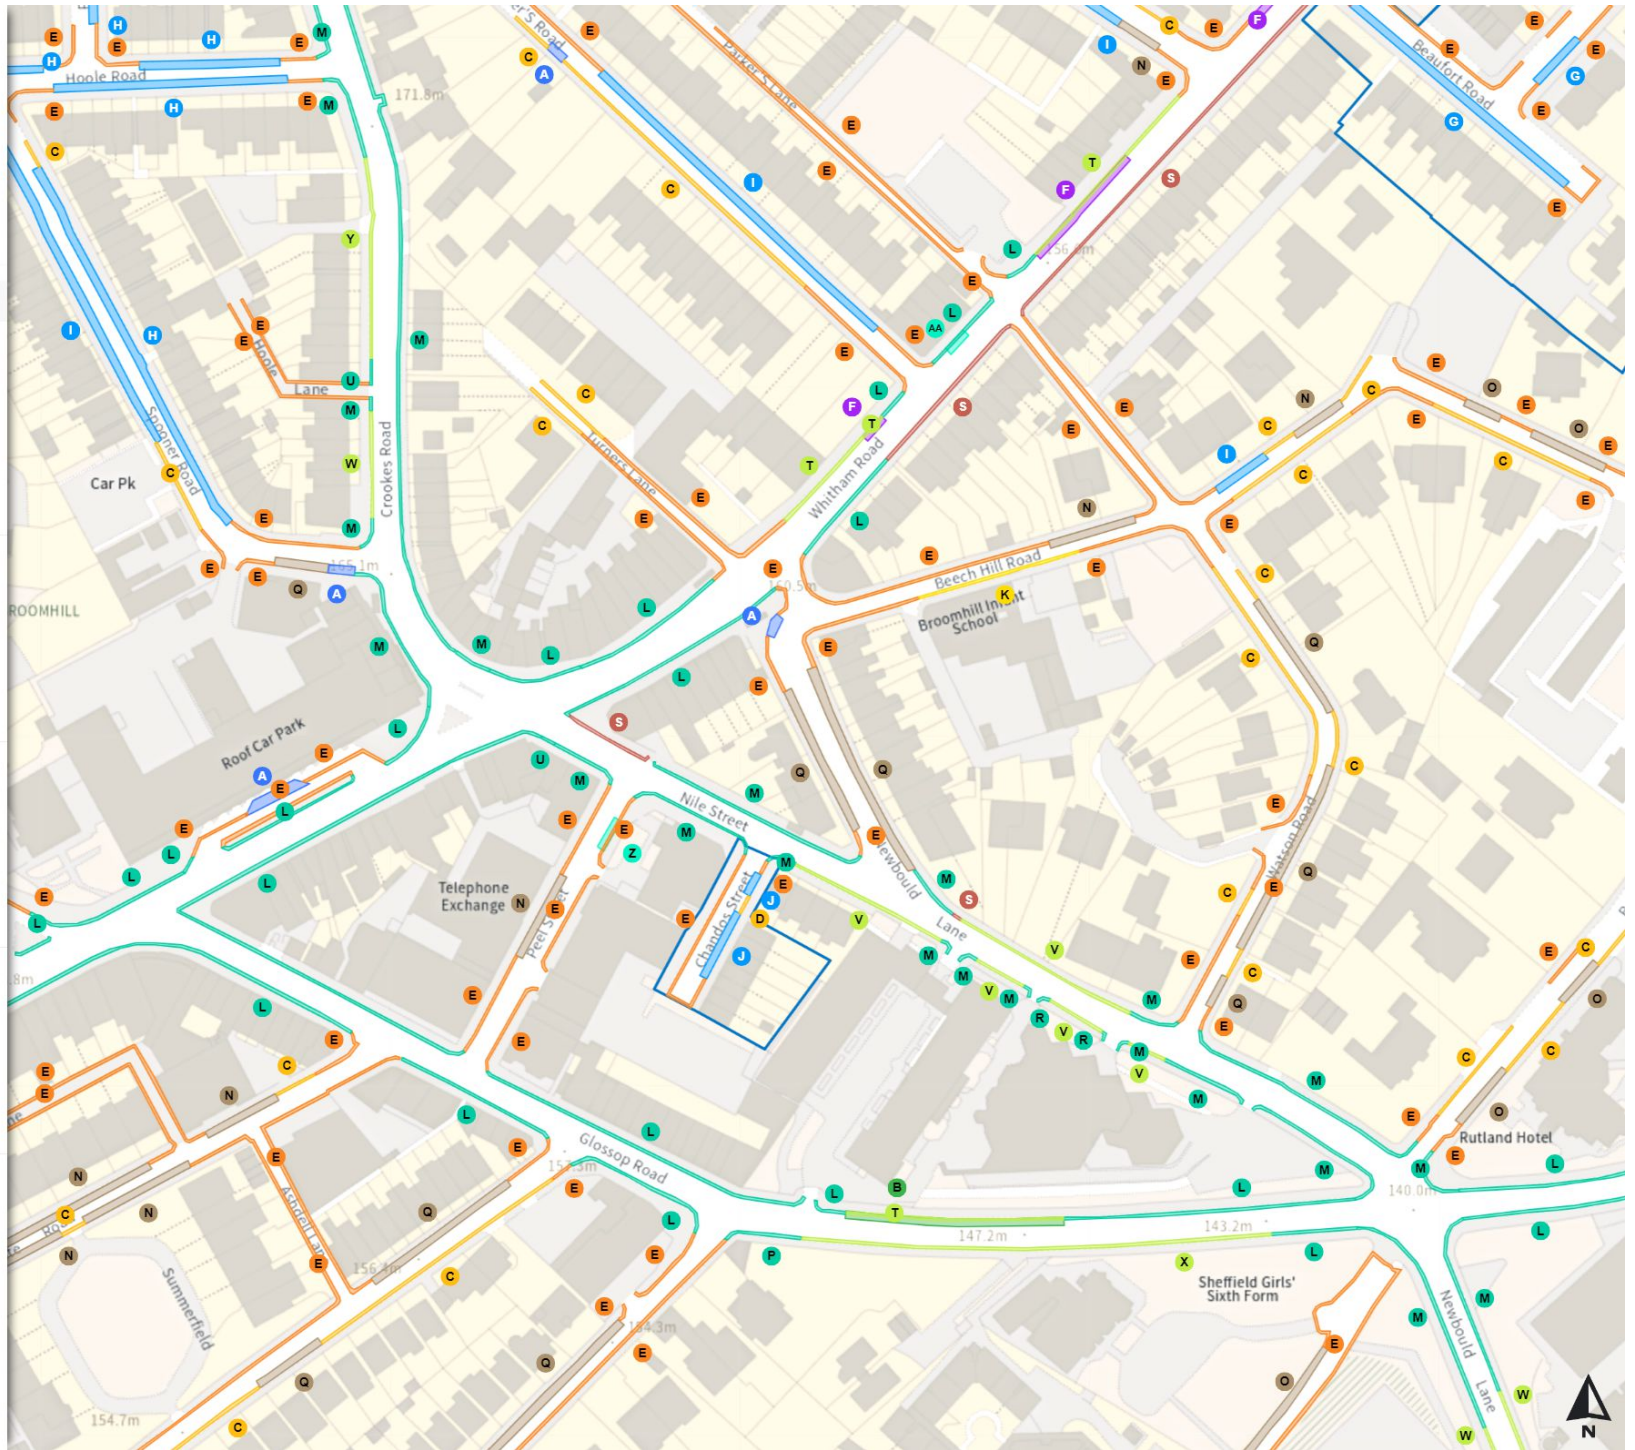

Scale: 1:1250

North-West: 433191.358, 387054.733  
South-East: 433617.066, 386680.503

© Crown copyright and database rights 2024 Ordnance Survey.  
You are not permitted to copy, sub-license, distribute or sell any of this data to third parties in any form. Licence number 100018816