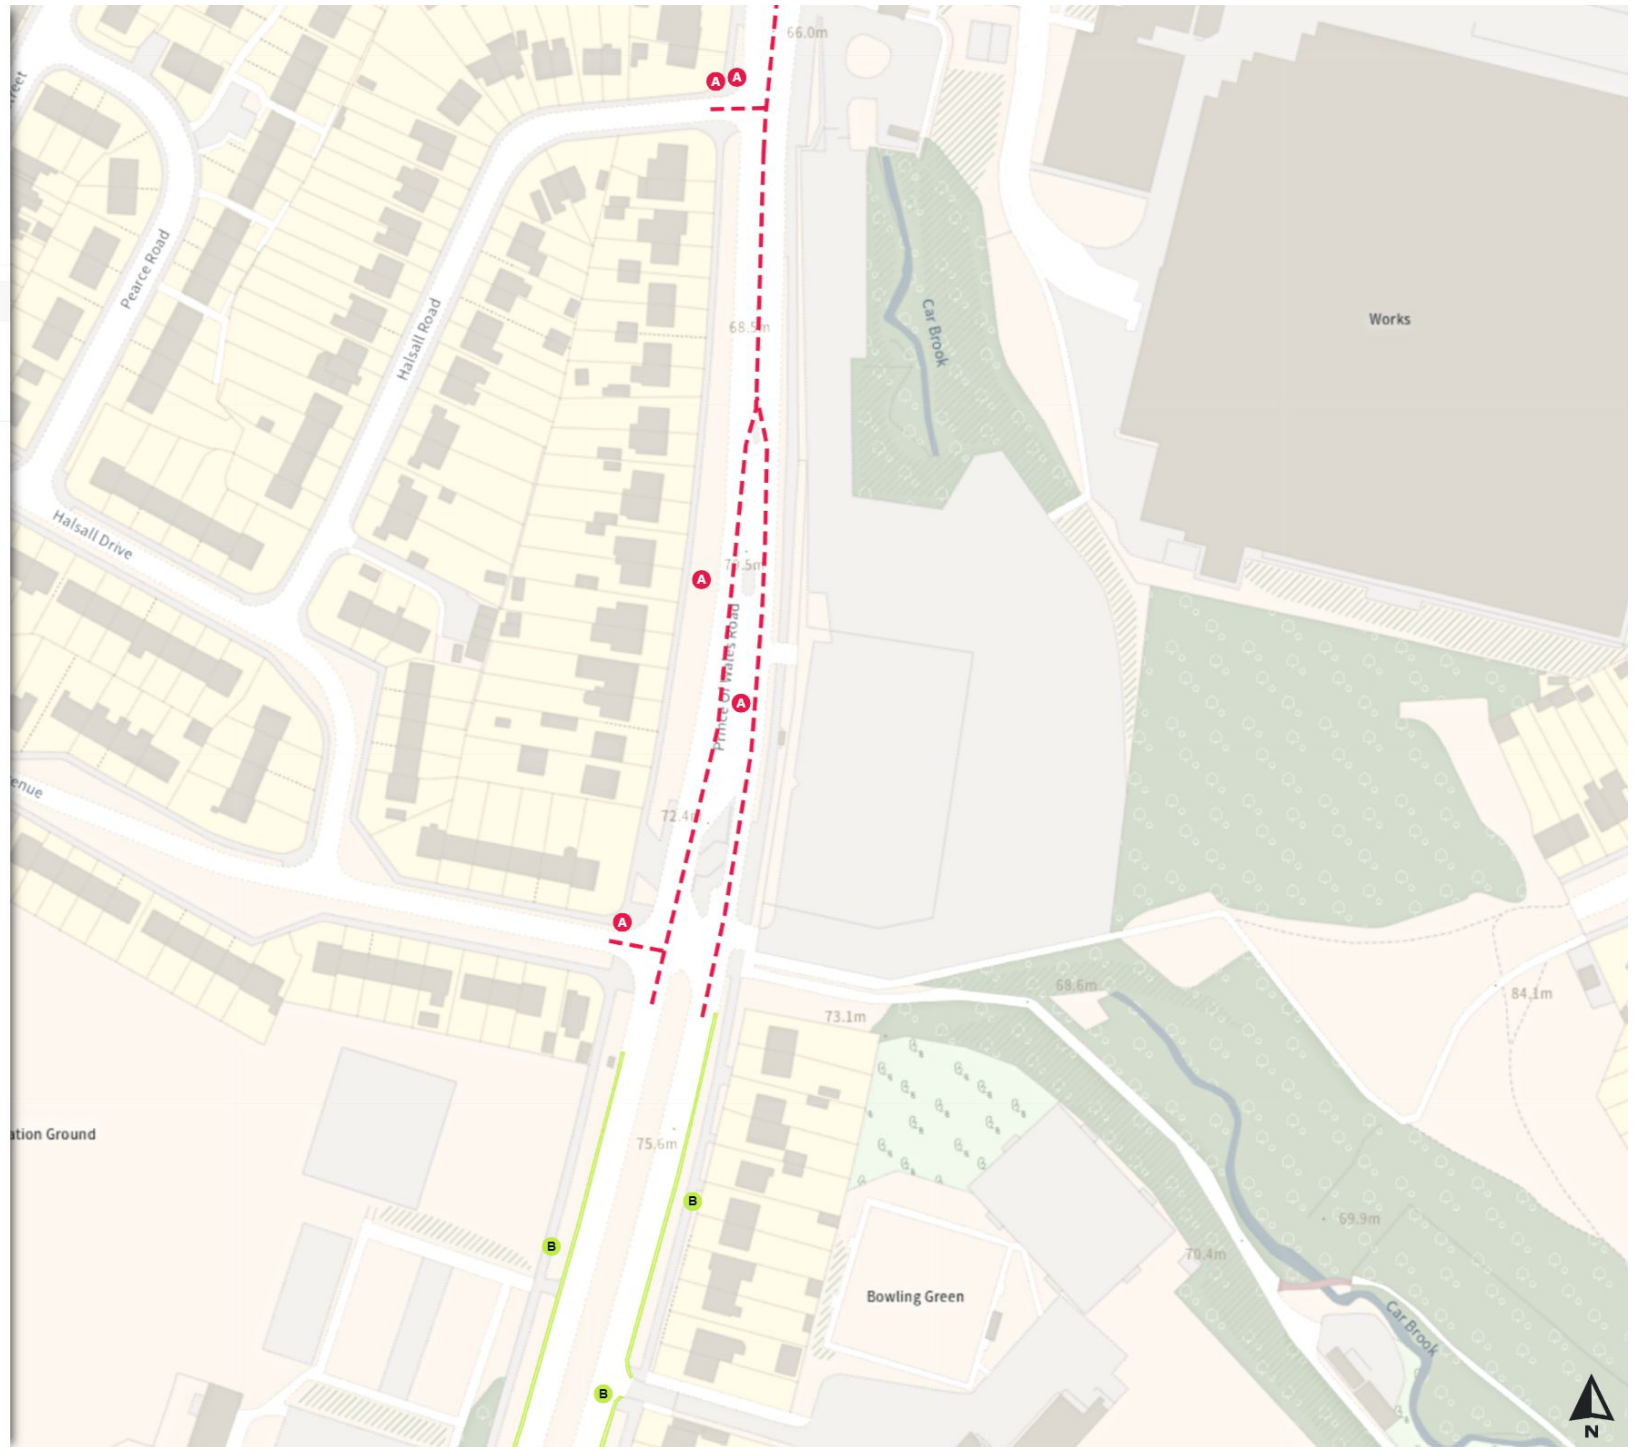

No loading

Mon-Fri 08:00-09:30 16:00-18:30

0 20 40 60m

Scale: 1:1250

North-West: 439076.369, 387468.727  
South-East: 439502.511, 387095.053

© Crown copyright and database rights 2024 Ordnance Survey.  
You are not permitted to copy, sub-license, distribute or sell any of this data to third parties in any form. Licence number 100018816