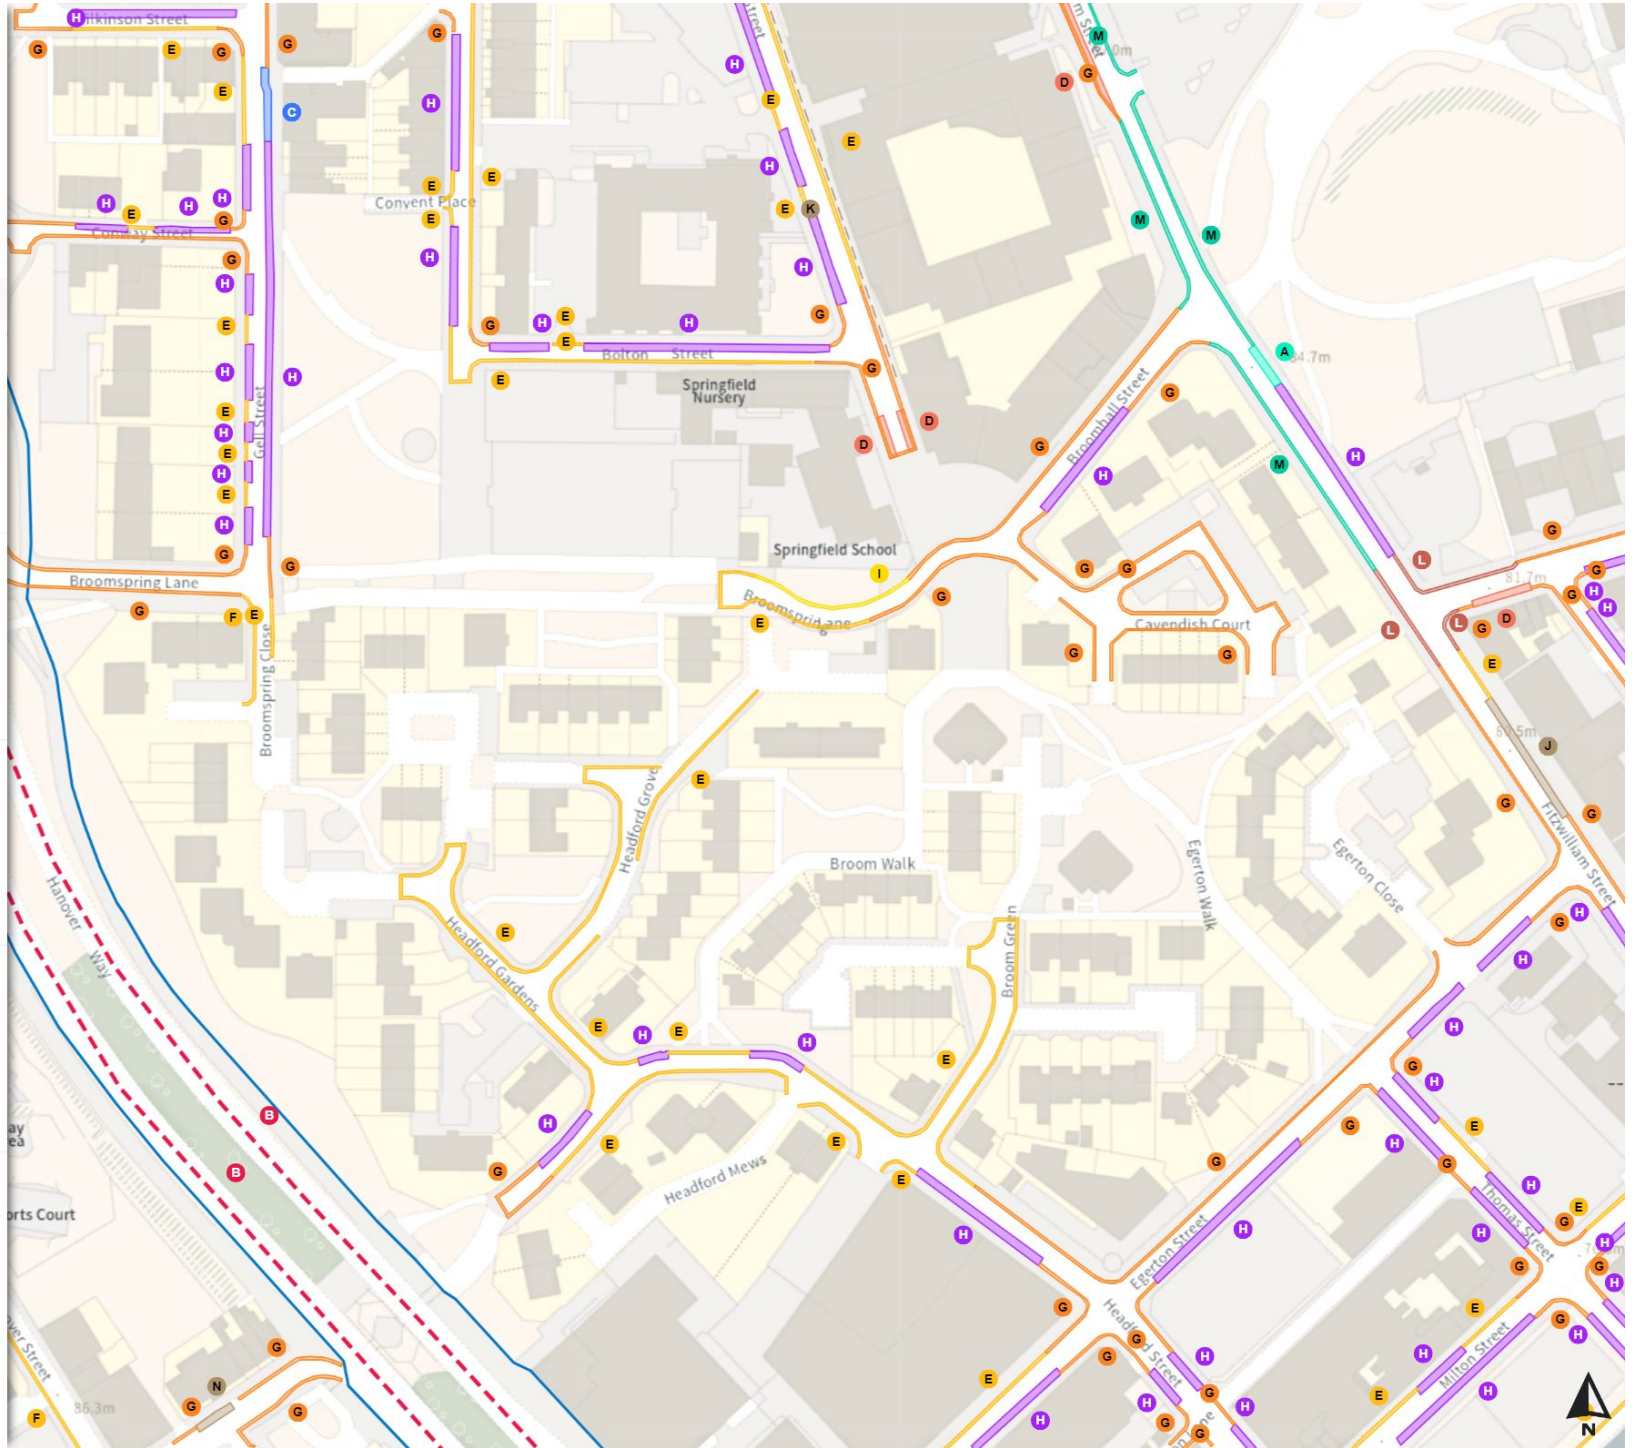

0 20 40 60m

Scale: 1:1250

North-West: 434428.741, 387063.513  
South-East: 434854.547, 386689.394

© Crown copyright and database rights 2024 Ordnance Survey.  
You are not permitted to copy, sub-license, distribute or sell any of this data to third parties in any form. Licence number 100018816