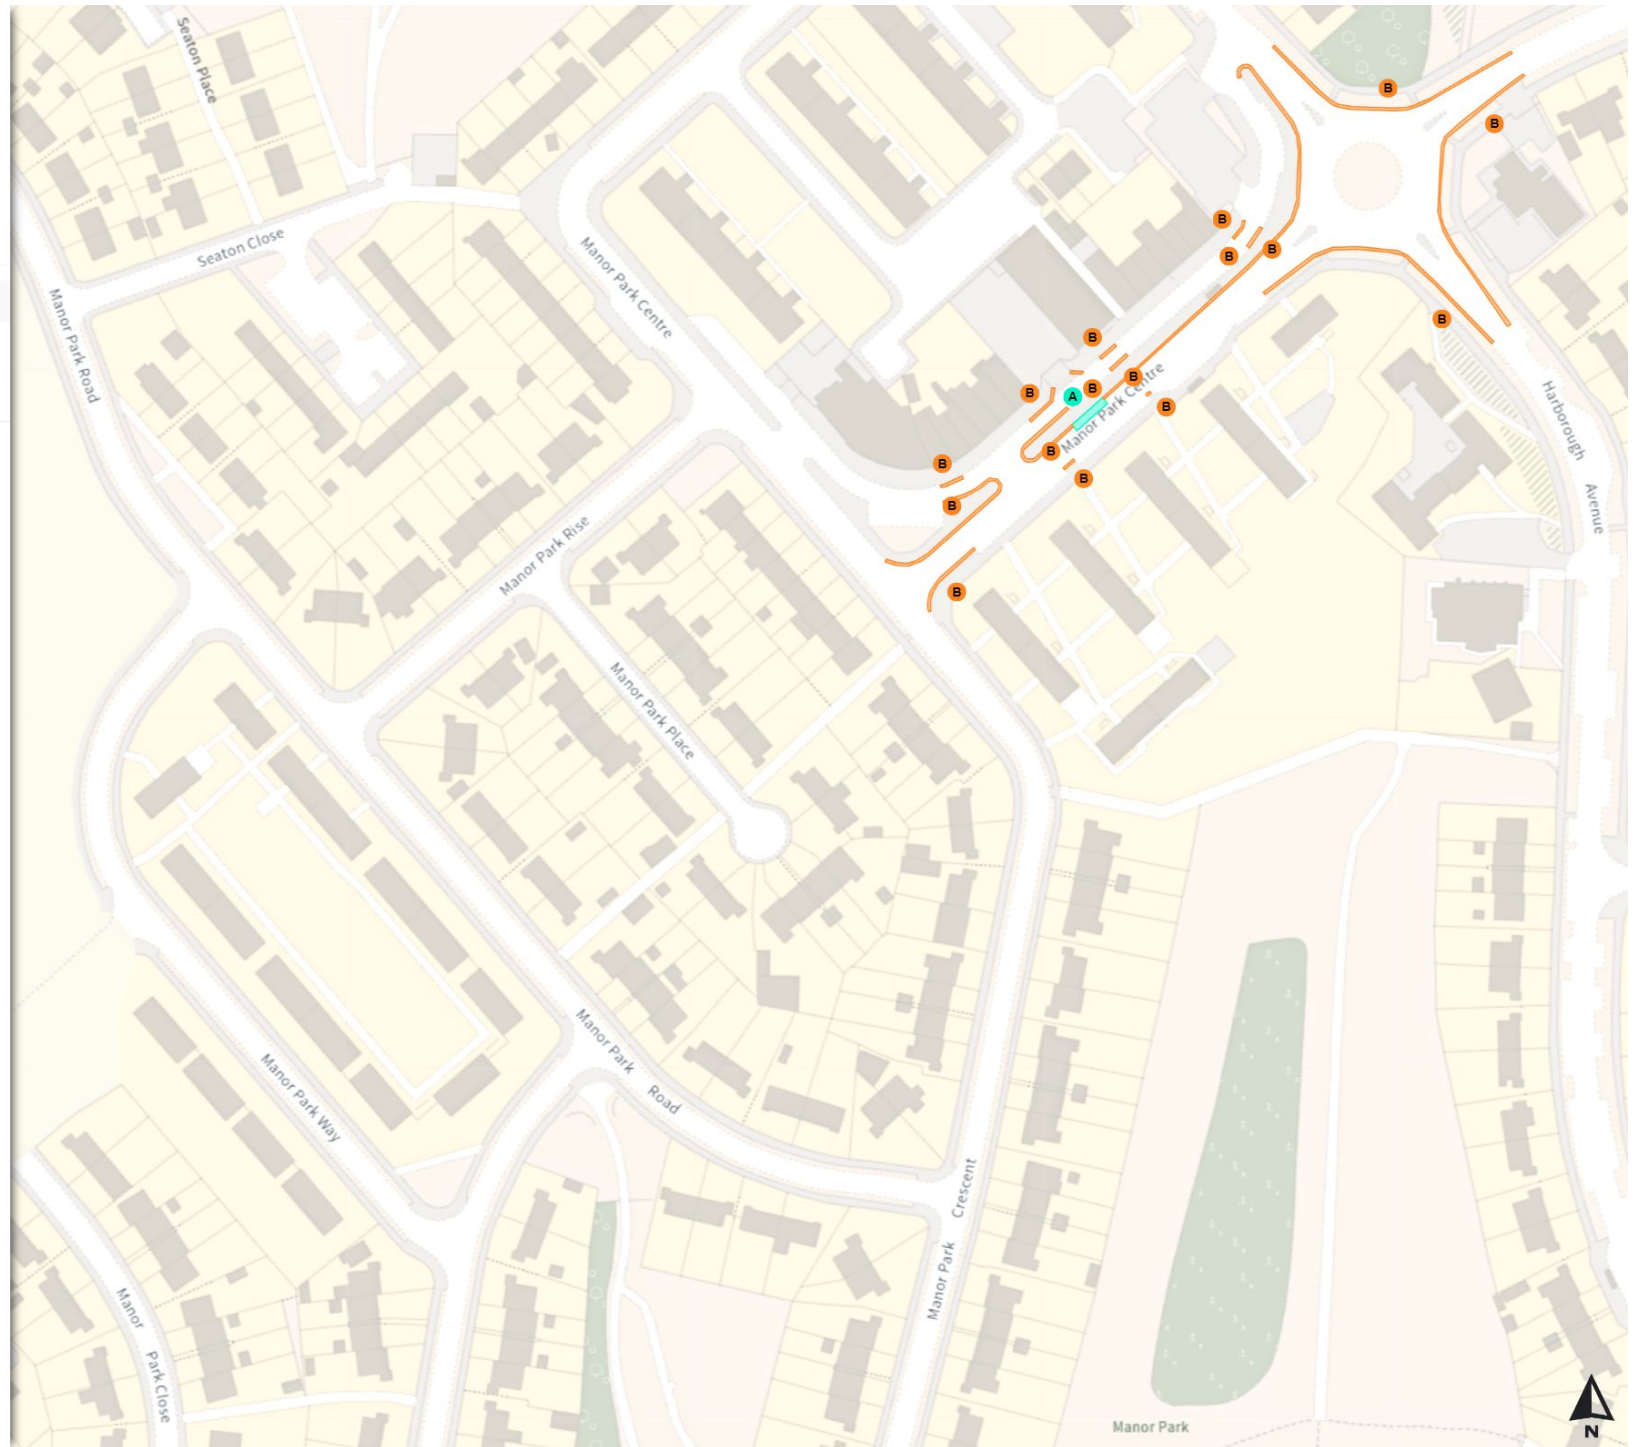

THE SHEFFIELD CITY COUNCIL (STOPPING RESTRICTIONS, WAITING RESTRICTIONS, LOADING RESTRICTIONS & PARKING PLACES) (MAP SCHEDULE) ORDER 2024

Map 413 of 794

Added

Doctor's parking place

At all times

No waiting at any time

At all times

0 20 40 60m

Scale: 1:1250

North-West: 437774.471, 386719.661
South-East: 438200.574, 386345.812

© Crown copyright and database rights 2024 Ordnance Survey.
You are not permitted to copy, sub-license, distribute or sell any of this data to third parties in any form. Licence number 100018816