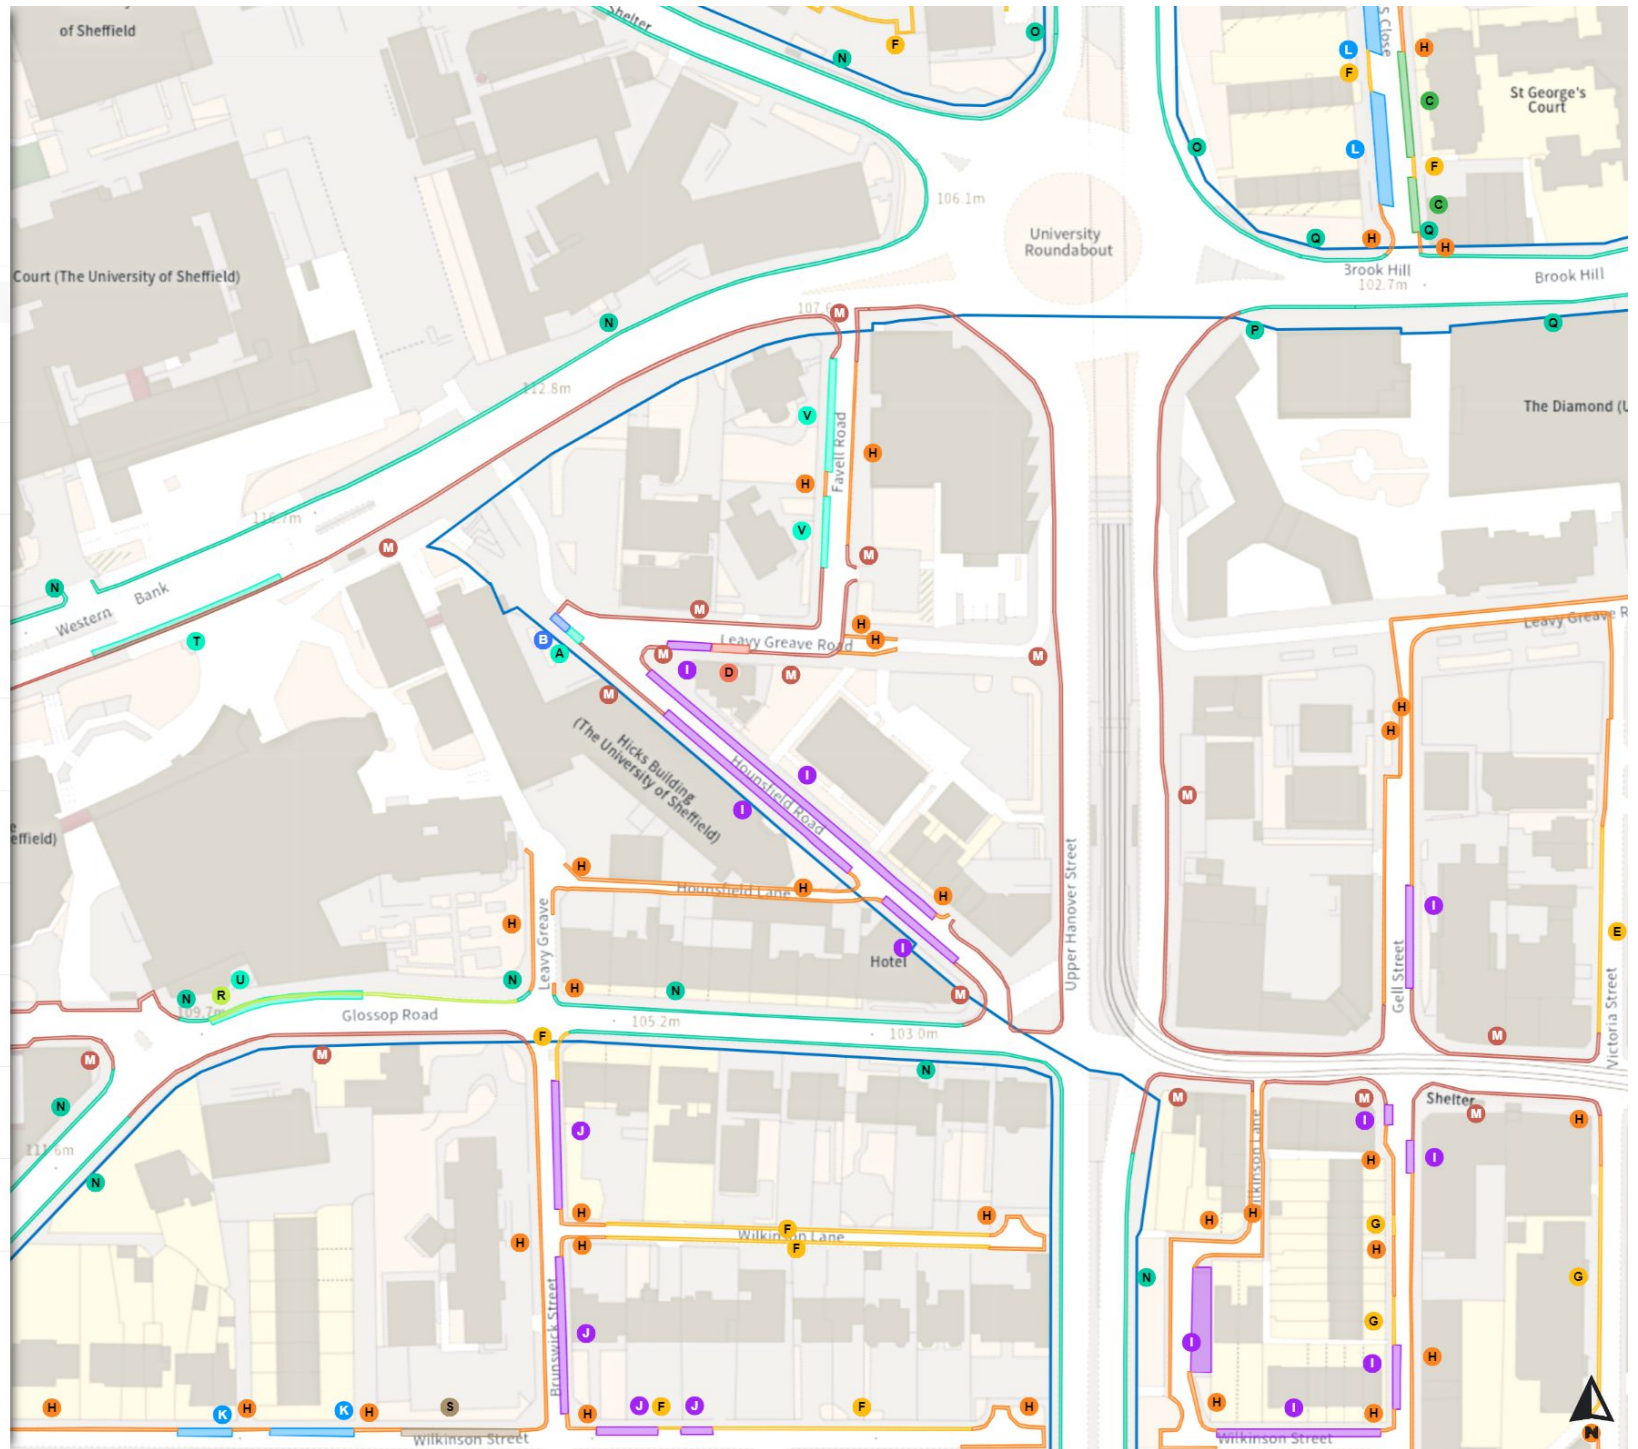

THE SHEFFIELD CITY COUNCIL (STOPPING RESTRICTIONS, WAITING RESTRICTIONS, LOADING RESTRICTIONS & PARKING PLACES) (MAP SCHEDULE) ORDER 2024

Map 352a of 794

Added

- Car club parking place
- A At all times
- Disabled persons' badge holders parking place
- B At all times
- Free parking place
- C Mon-Fri 08:00-18:30 ⌚ 2h ⌚ 2h
- Loading place
- D At all times
- No waiting
- E 08:00-18:30
- No waiting
- F Mon-Fri 08:00-18:30
- No waiting
- G 08:00-20:30
- No waiting at any time
- H At all times
- Paid-for parking place
- I 08:00-20:30
- Paid-for parking place
- J Mon-Fri 08:00-18:30 ⌚ 4h

0 20 40 60m

Scale: 1:1250

North-West: 434127.589, 387430.698
South-East: 434553.339, 387056.582

© Crown copyright and database rights 2024 Ordnance Survey.
You are not permitted to copy, sub-license, distribute or sell any of this data to third parties in any form. Licence number 100018816