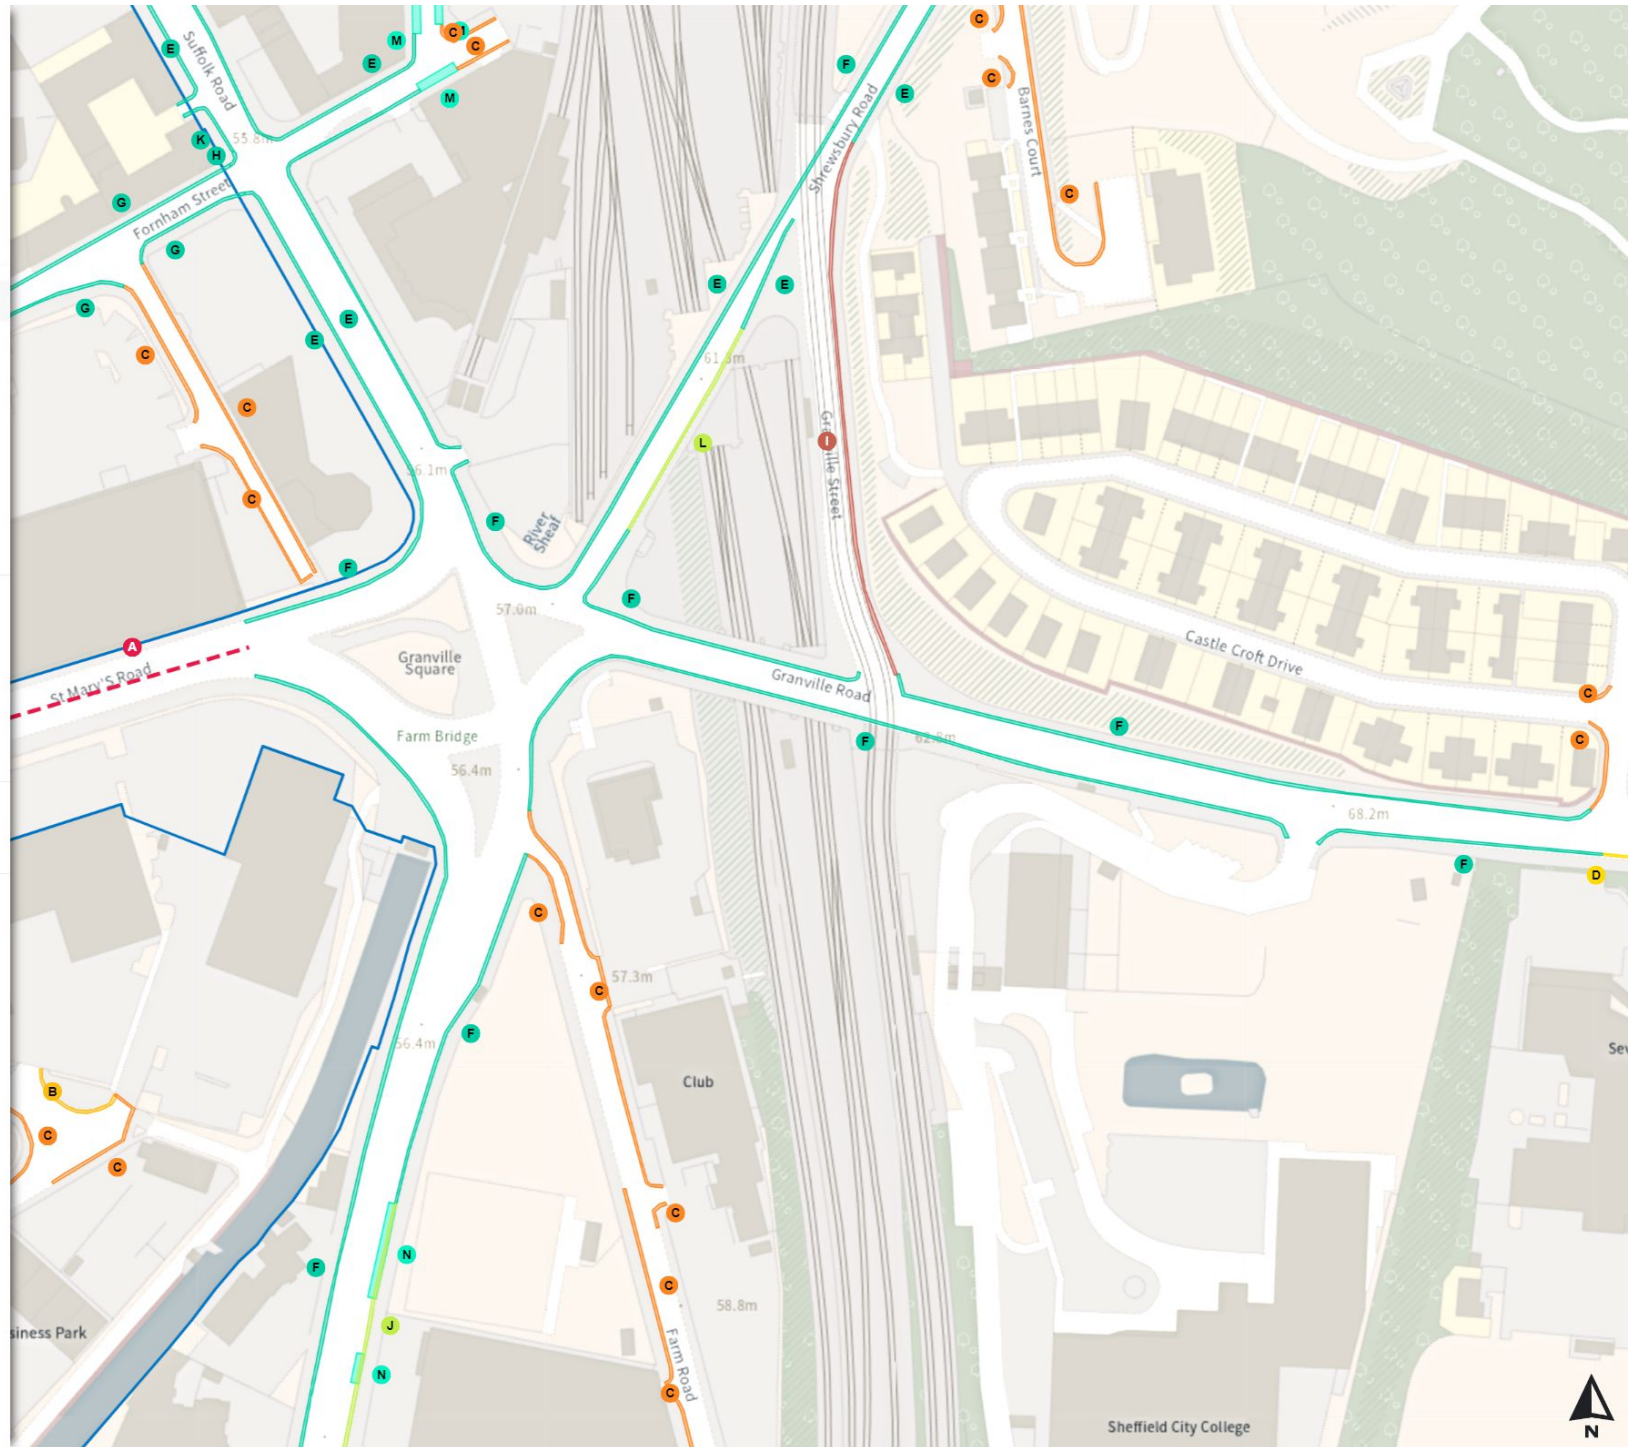

18:30-03:00

0 20 40 60m

Scale: 1:1250

North-West: 435712.069, 386703.755  
South-East: 436138.01, 386329.721

© Crown copyright and database rights 2024 Ordnance Survey.  
You are not permitted to copy, sub-license, distribute or sell any of this data to third parties in any form. Licence number 100018816