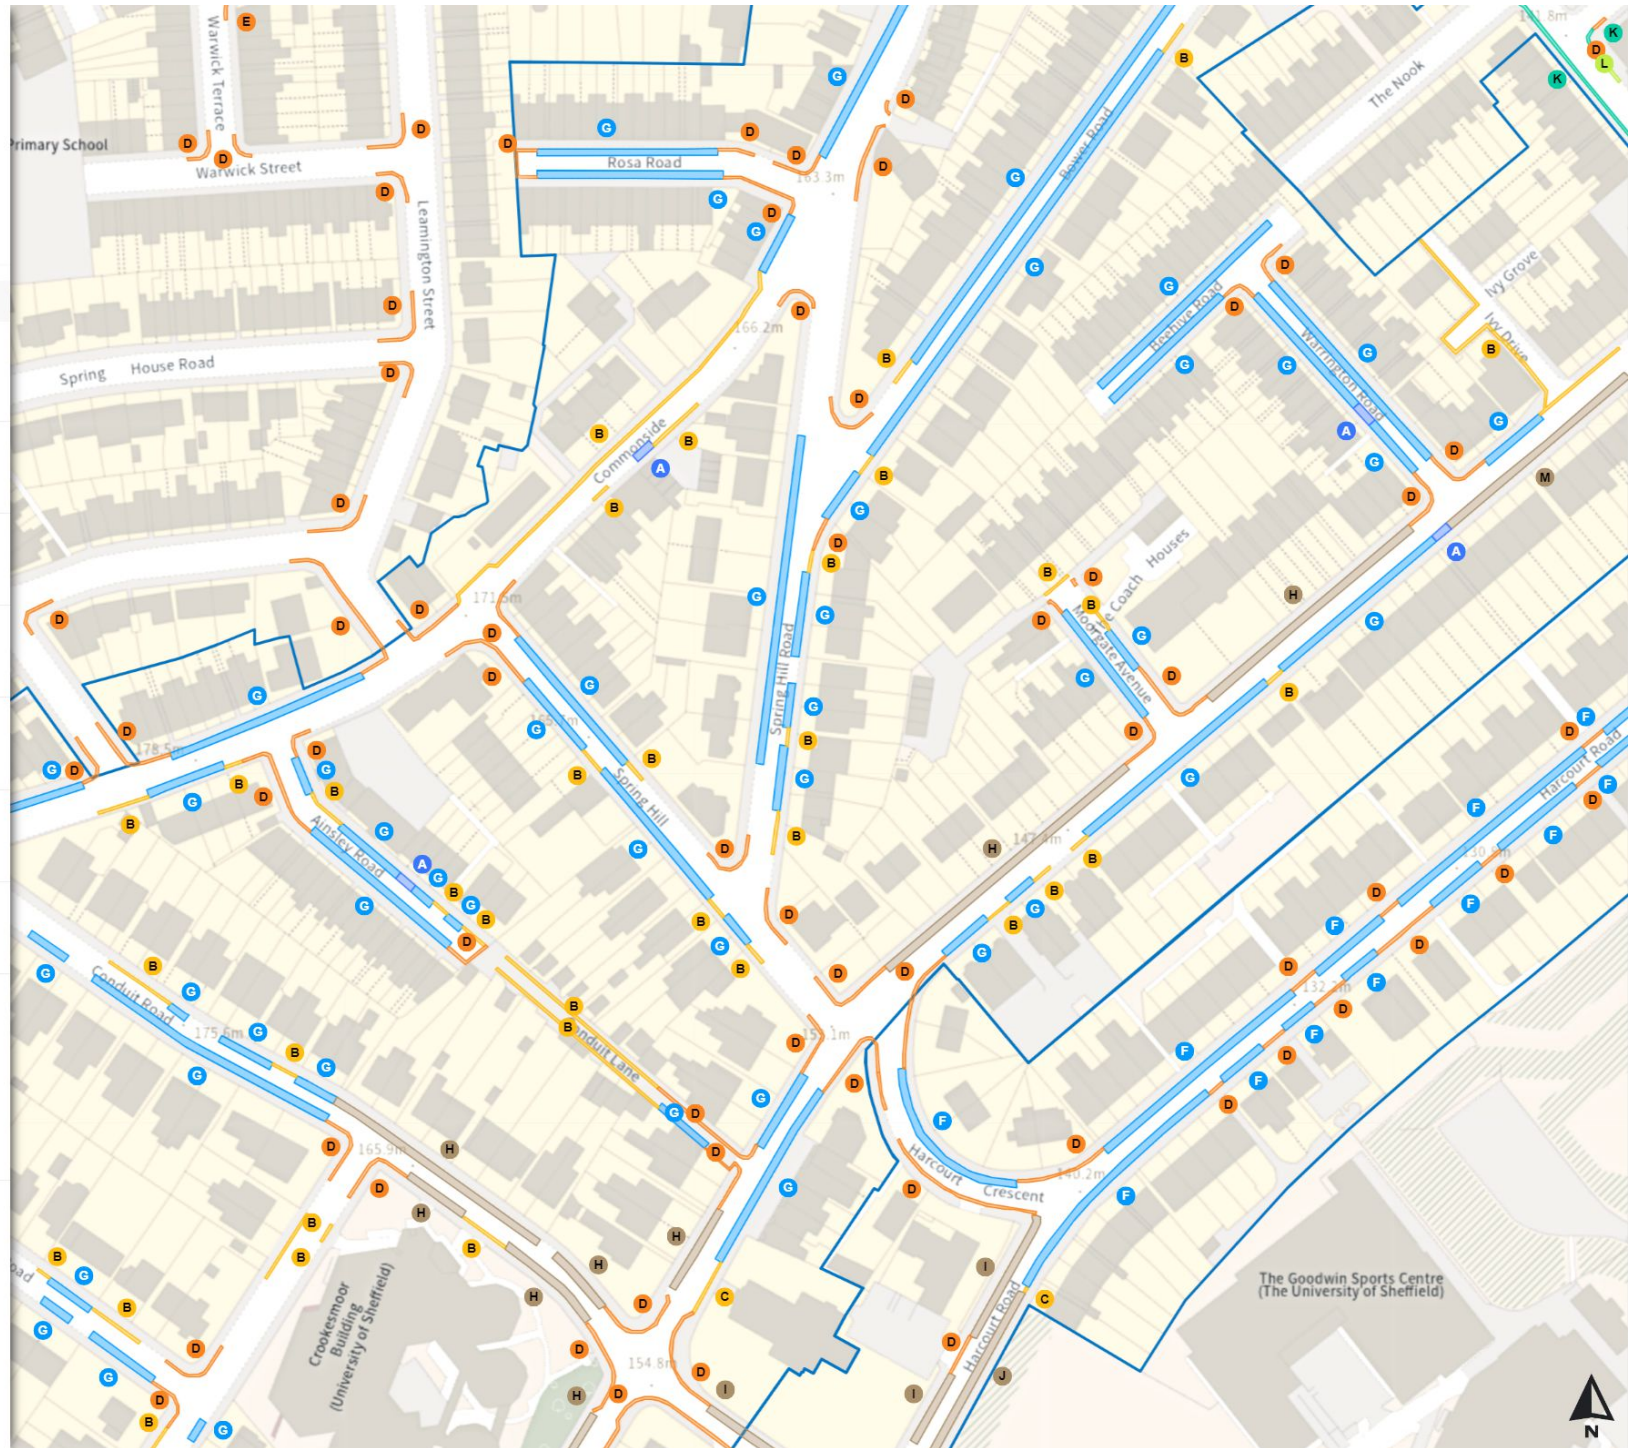

THE SHEFFIELD CITY COUNCIL (STOPPING RESTRICTIONS, WAITING RESTRICTIONS, LOADING RESTRICTIONS & PARKING PLACES) (MAP SCHEDULE) ORDER 2024

Map 329b of 794

Added

- Shared
- Paid-for parking place  
Mon-Sat 08:00-18:30 4h
- Permit holders parking place (Broomhill)  
Mon-Sat 08:00-18:30
- Shared
- Paid-for parking place  
Mon-Sat 08:00-18:30 4h
- Permit holders parking place (Broomhill)  
Mon-Sat 08:00-18:30
- Shared
- No waiting at any time  
At all times
- No loading  
Mon-Fri 07:30-09:30 16:00-18:30
- Shared
- No waiting  
Mon-Fri 07:30-09:30 16:00-18:30
- No loading  
Mon-Fri 07:30-09:30 16:00-18:30