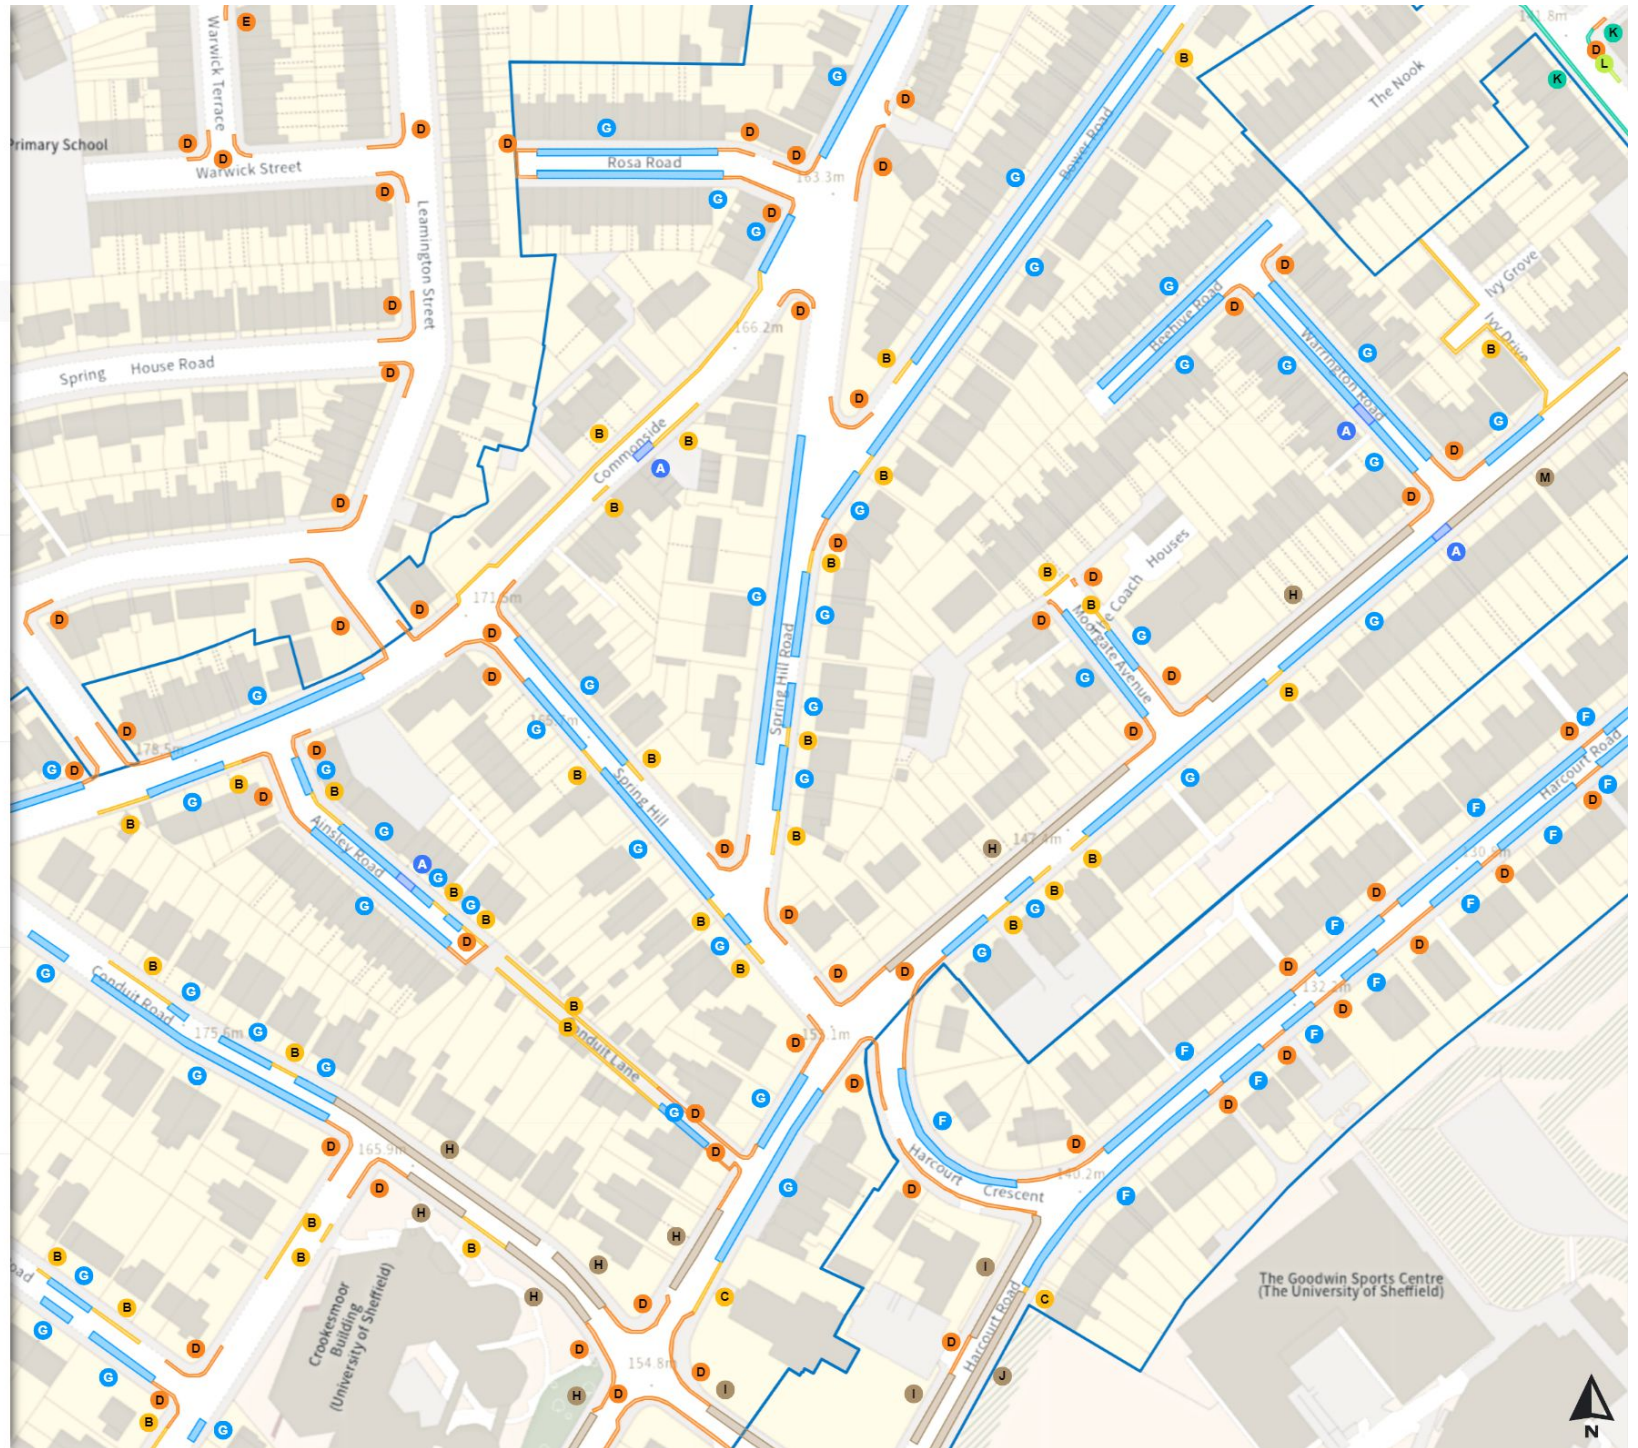

THE SHEFFIELD CITY COUNCIL (STOPPING RESTRICTIONS, WAITING RESTRICTIONS, LOADING RESTRICTIONS & PARKING PLACES) (MAP SCHEDULE) ORDER 2024

Map 329b of 794

Added

- Shared
- Paid-for parking place
  Mon-Sat 08:00-18:30 4h
- Permit holders parking place (Broomhill)
  Mon-Sat 08:00-18:30
- Shared
- Paid-for parking place
  Mon-Sat 08:00-18:30 4h
- Permit holders parking place (Broomhill)
  Mon-Sat 08:00-18:30
- Shared
- No waiting at any time
  At all times
- No loading
  Mon-Fri 07:30-09:30 16:00-18:30
- Shared
- No waiting
  Mon-Fri 07:30-09:30 16:00-18:30
- No loading
  Mon-Fri 07:30-09:30 16:00-18:30

0 20 40 60m

Scale: 1:1250

North-West: 433290.217, 387794.275
South-East: 433715.868, 387420.113

© Crown copyright and database rights 2024 Ordnance Survey.
You are not permitted to copy, sub-license, distribute or sell any of this data to third parties in any form. Licence number 100018816