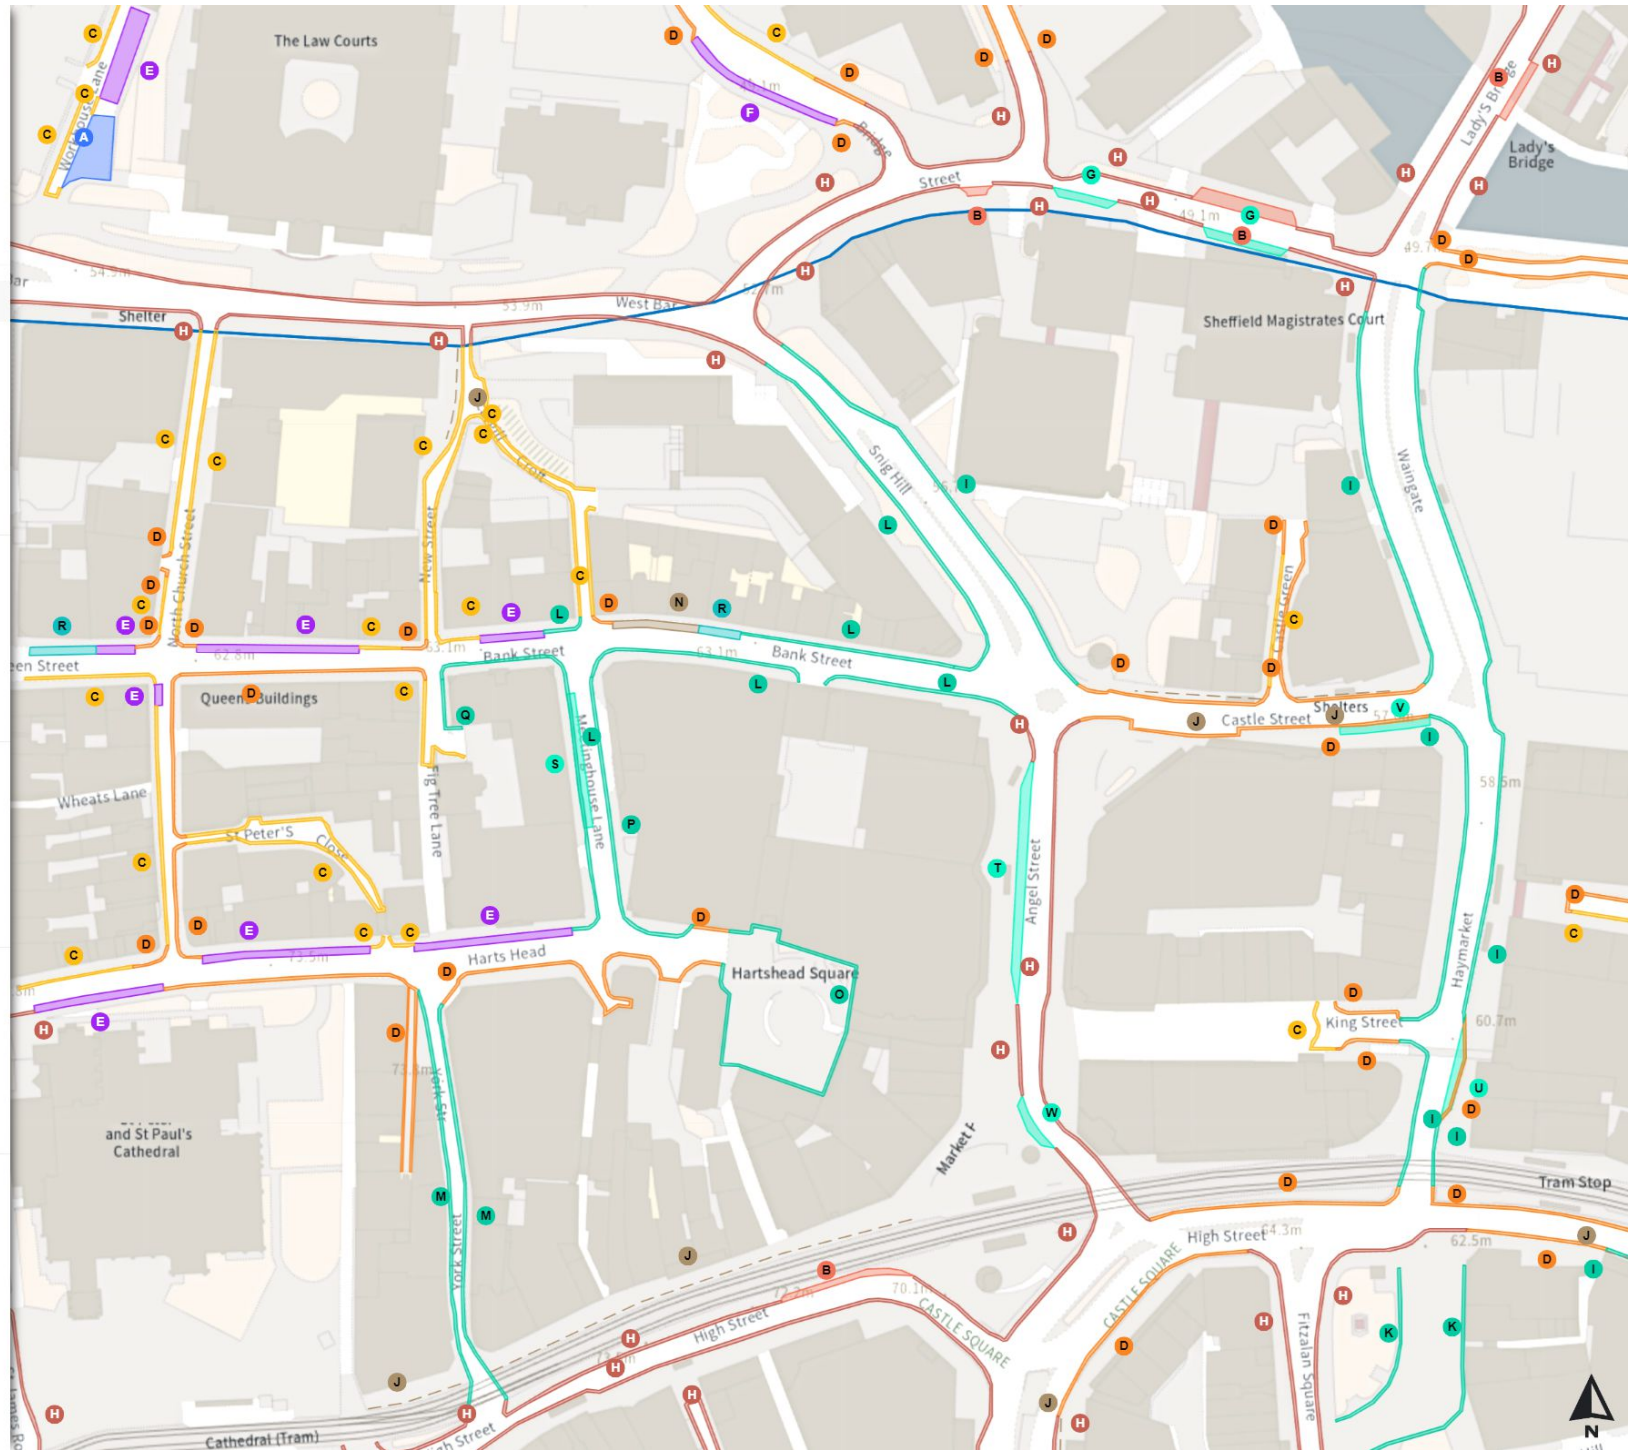

THE SHEFFIELD CITY COUNCIL (STOPPING RESTRICTIONS, WAITING RESTRICTIONS, LOADING RESTRICTIONS & PARKING PLACES) (MAP SCHEDULE) ORDER 2024

Map 334b of 794

Added

- Shared
- I No waiting at any time
  At all times
- I No loading
  Mon-Sat 08:00-18:30
- -- Shared
- J No stopping on the verge
  At all times
- J No stopping on the footway
  At all times
- Shared
- K No waiting at any time
  At all times
- K No loading
  10:00-18:30
- Shared
- L No waiting at any time
  At all times
- L No loading
  Mon-Sat 08:00-09:30 16:30-18:30

0 20 40 60m

Scale: 1:1250

North-West: 435352.141, 387809.131
South-East: 435777.955, 387435.153

© Crown copyright and database rights 2024 Ordnance Survey.
You are not permitted to copy, sub-license, distribute or sell any of this data to third parties in any form. Licence number 100018816