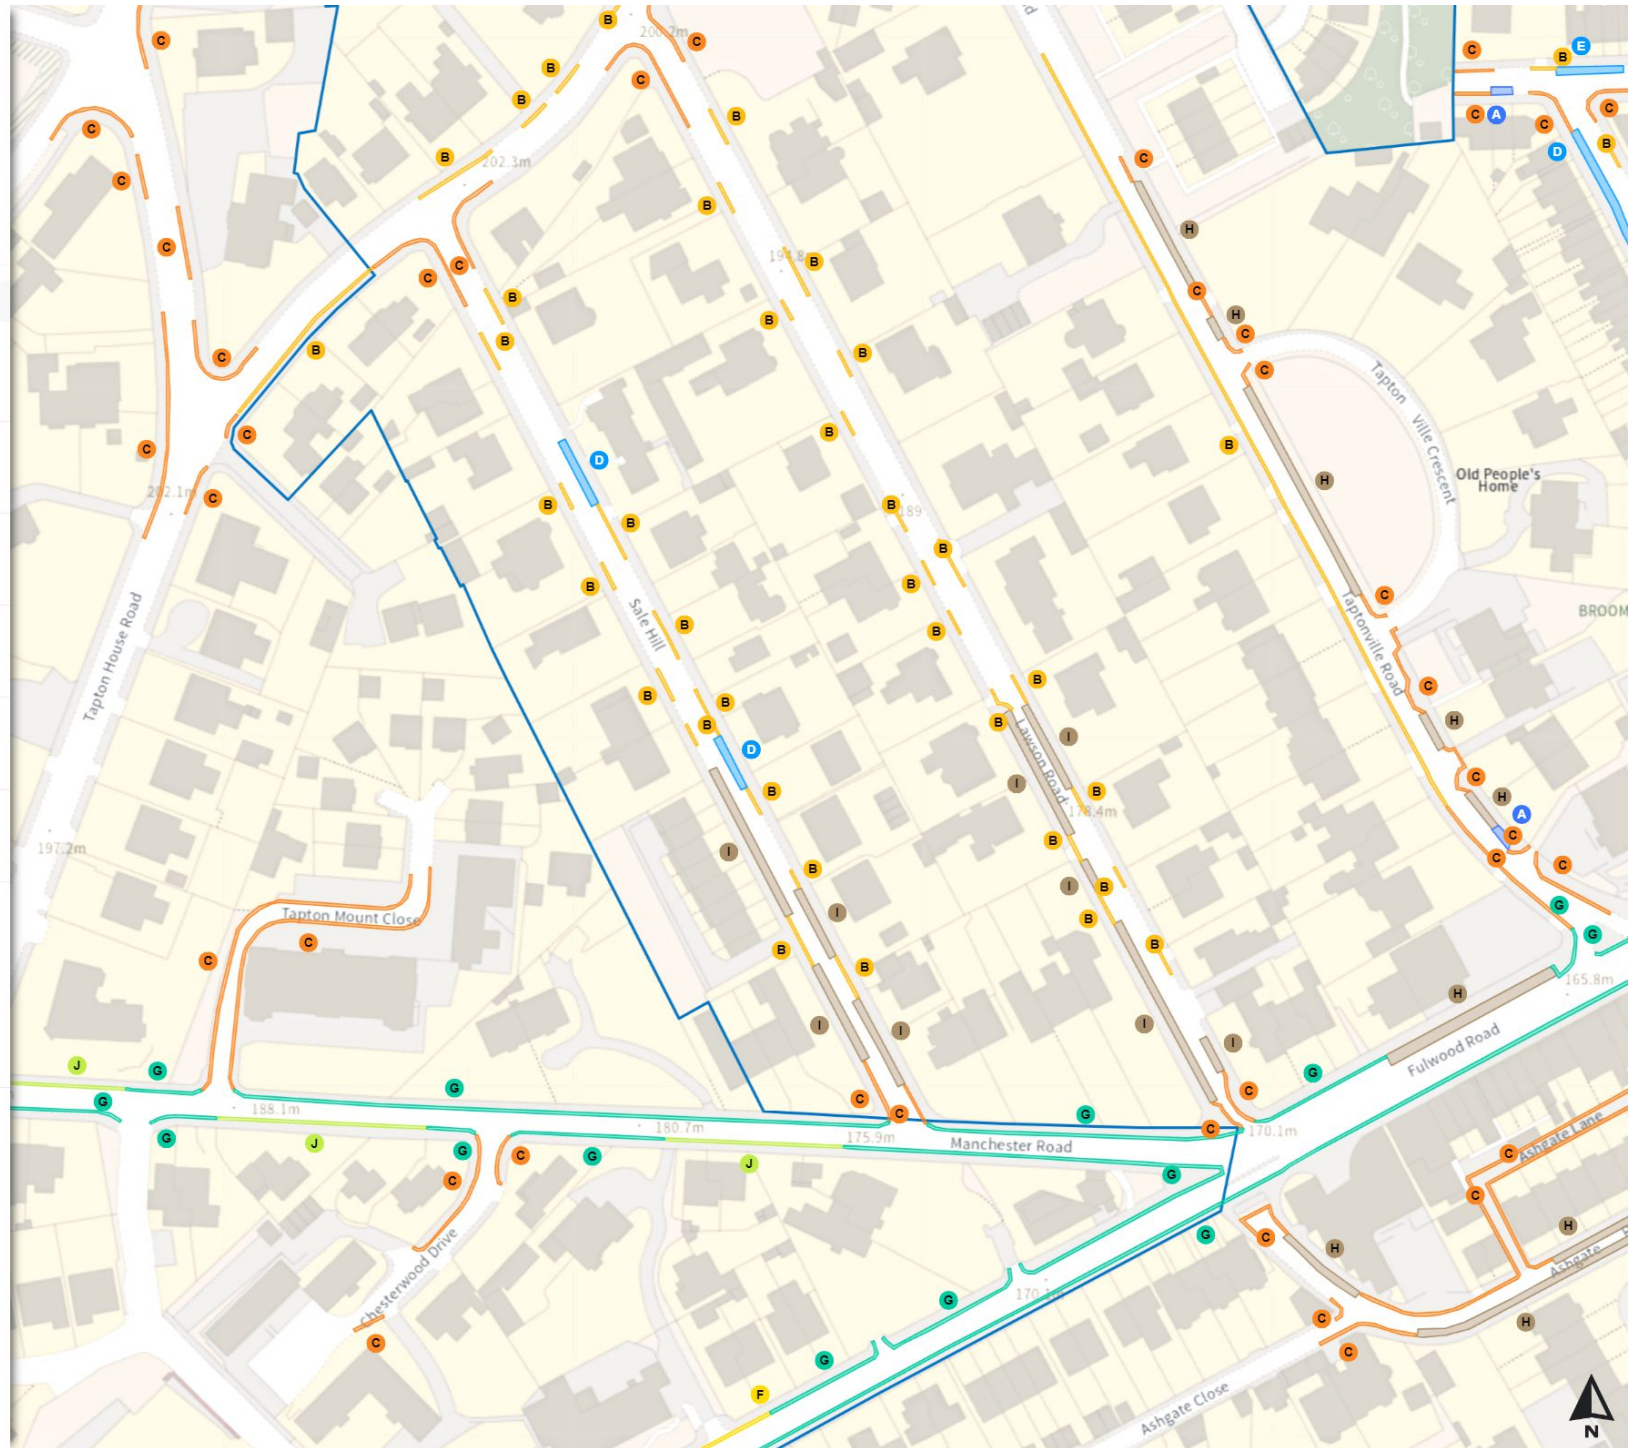

0 20 40 60m

Scale: 1:1250

North-West: 432779.015, 387051.878  
South-East: 433204.691, 386677.612

© Crown copyright and database rights 2024 Ordnance Survey.  
You are not permitted to copy, sub-license, distribute or sell any of this data to third parties in any form. Licence number 100018816