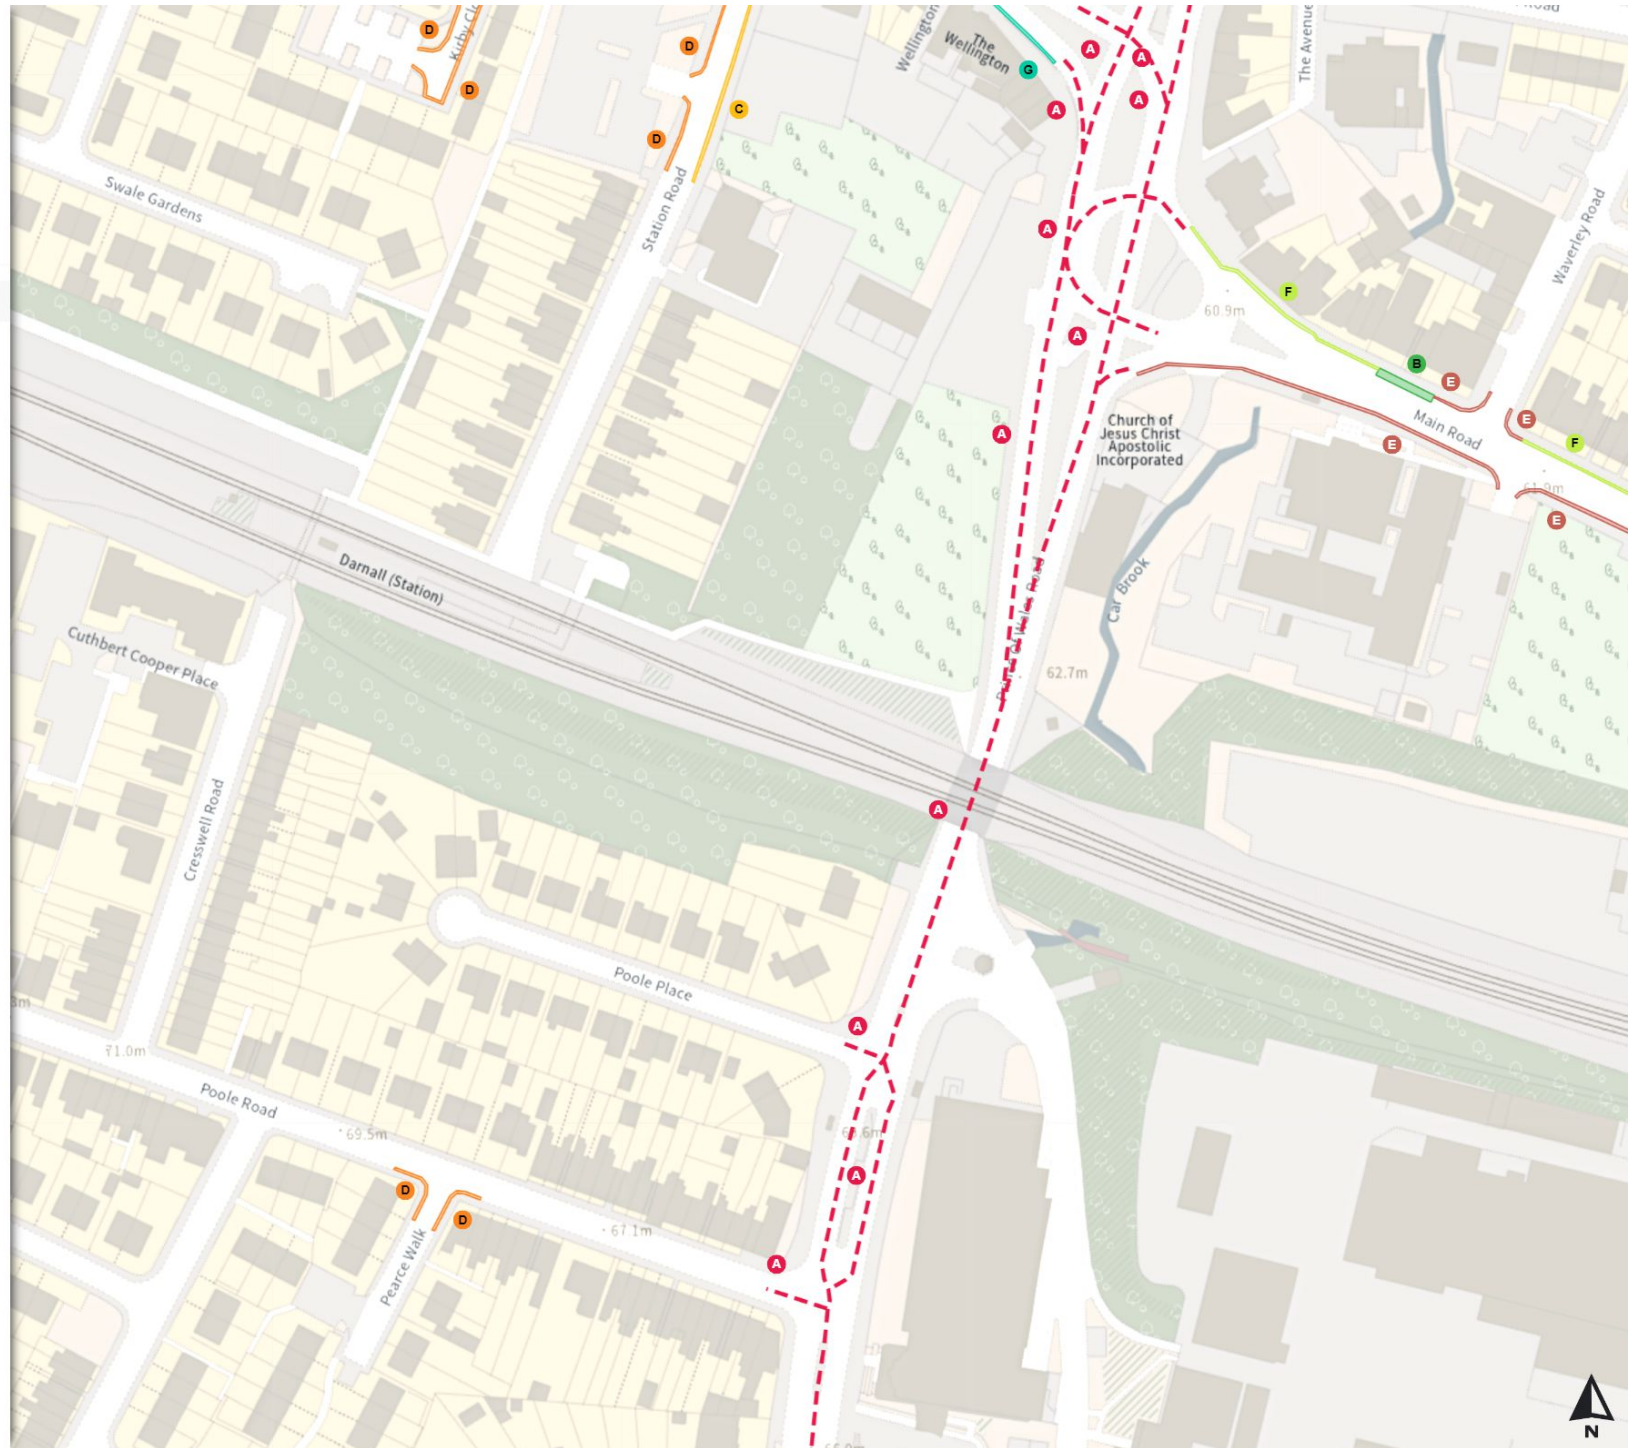

THE SHEFFIELD CITY COUNCIL (STOPPING RESTRICTIONS, WAITING RESTRICTIONS, LOADING RESTRICTIONS & PARKING PLACES) (MAP SCHEDULE) ORDER 2024

Map 342b of 794

Added

Shared

No waiting at any time
At all times

No loading
Mon-Fri 08:00-09:30 16:00-18:30

0 20 40 60m

Scale: 1:1250

North-West: 439063.526, 387838.128
South-East: 439489.633, 387464.482

© Crown copyright and database rights 2024 Ordnance Survey.
You are not permitted to copy, sub-license, distribute or sell any of this data to third parties in any form. Licence number 100018816