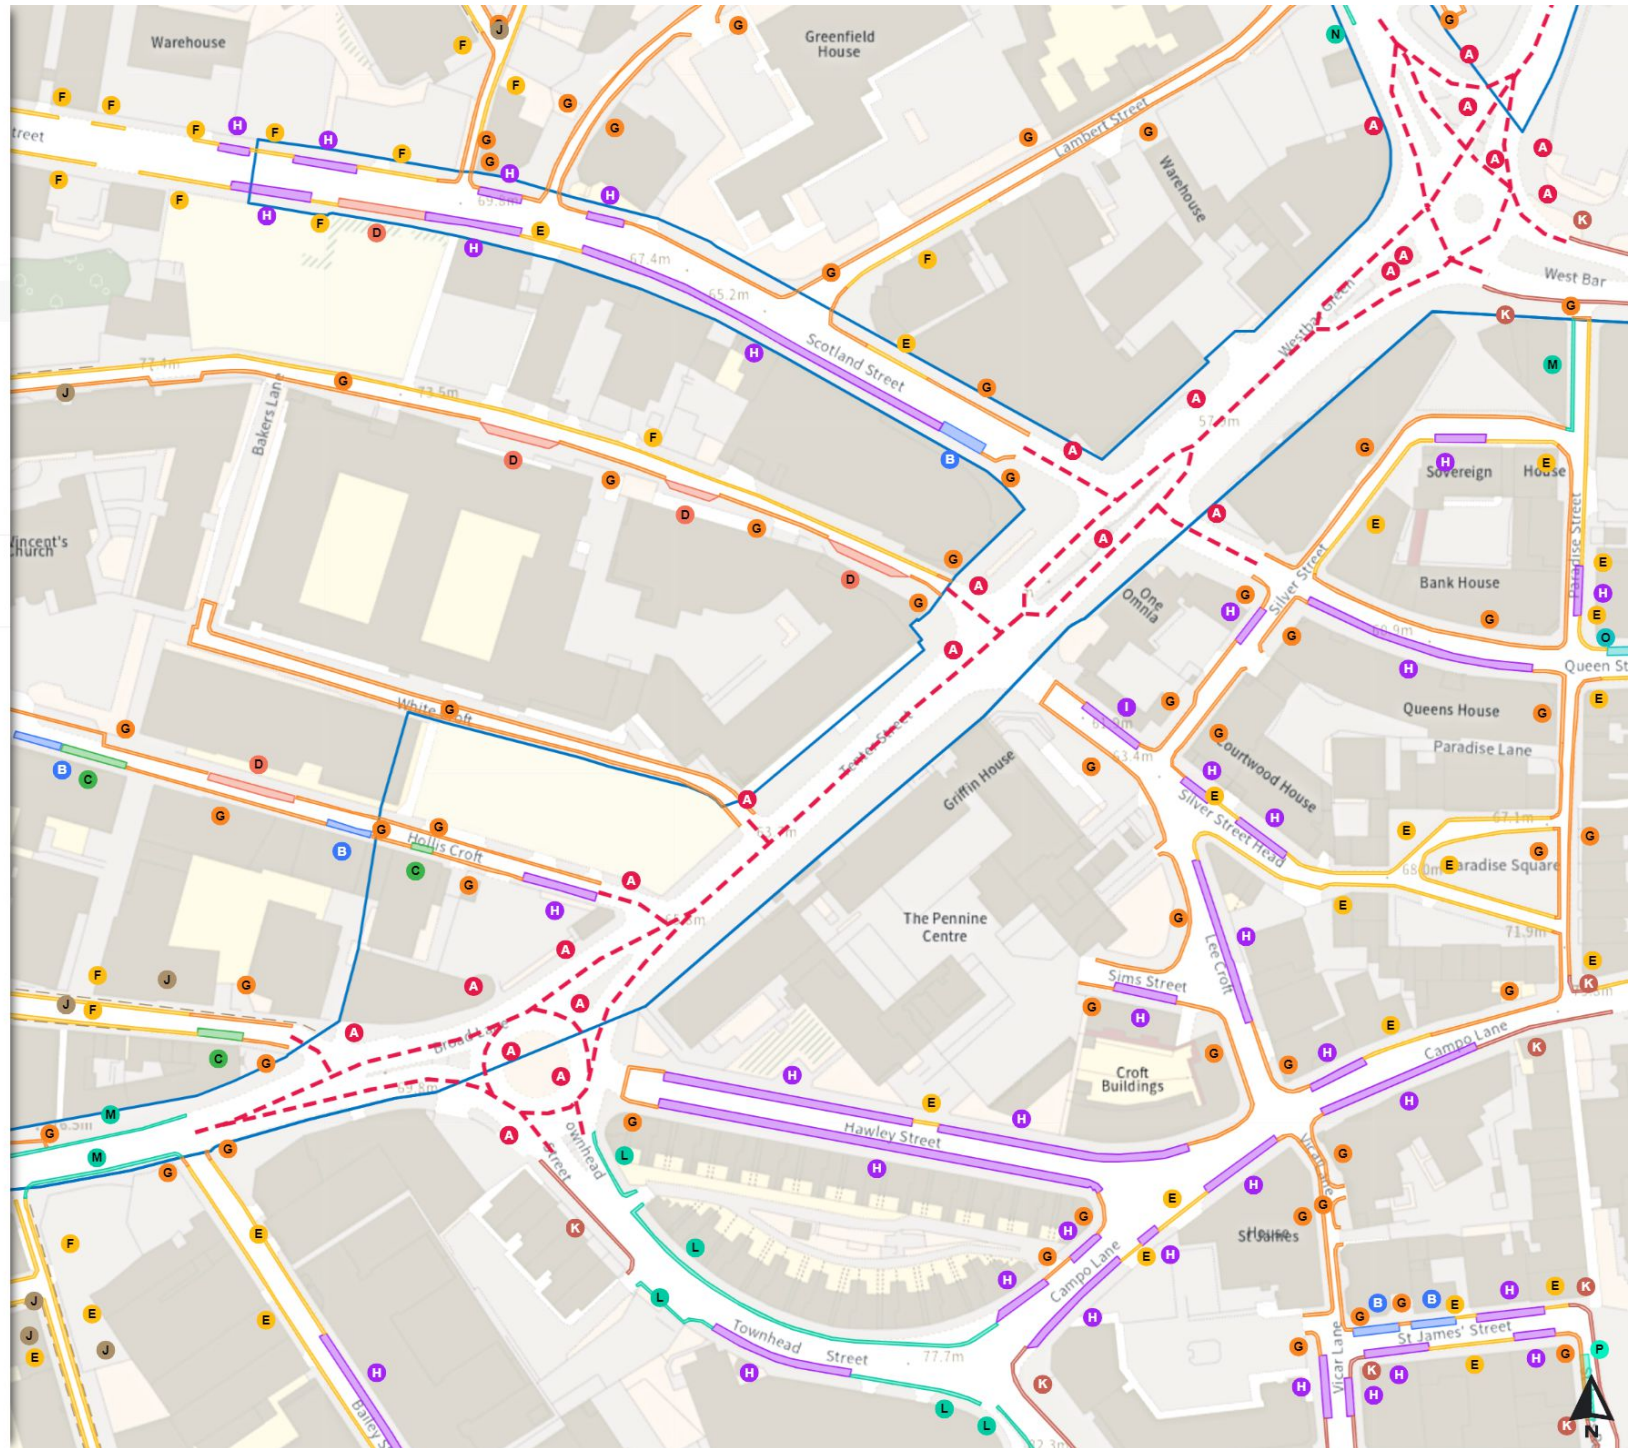

THE SHEFFIELD CITY COUNCIL (STOPPING RESTRICTIONS, WAITING RESTRICTIONS, LOADING RESTRICTIONS & PARKING PLACES) (MAP SCHEDULE) ORDER 2024

Map 333c of 794

Added

- Shared
- N No waiting at any time
  At all times
- N No loading
  Mon-Sat 07:30-09:30 16:00-18:30
- Solo motorcycle parking place
- C At all times
- Taxi stopping area
- P At all times

0 20 40 60m

Scale: 1:1250

North-West: 434939.686, 387806.088
South-East: 435365.467, 387432.073

© Crown copyright and database rights 2024 Ordnance Survey.
You are not permitted to copy, sub-license, distribute or sell any of this data to third parties in any form. Licence number 100018816