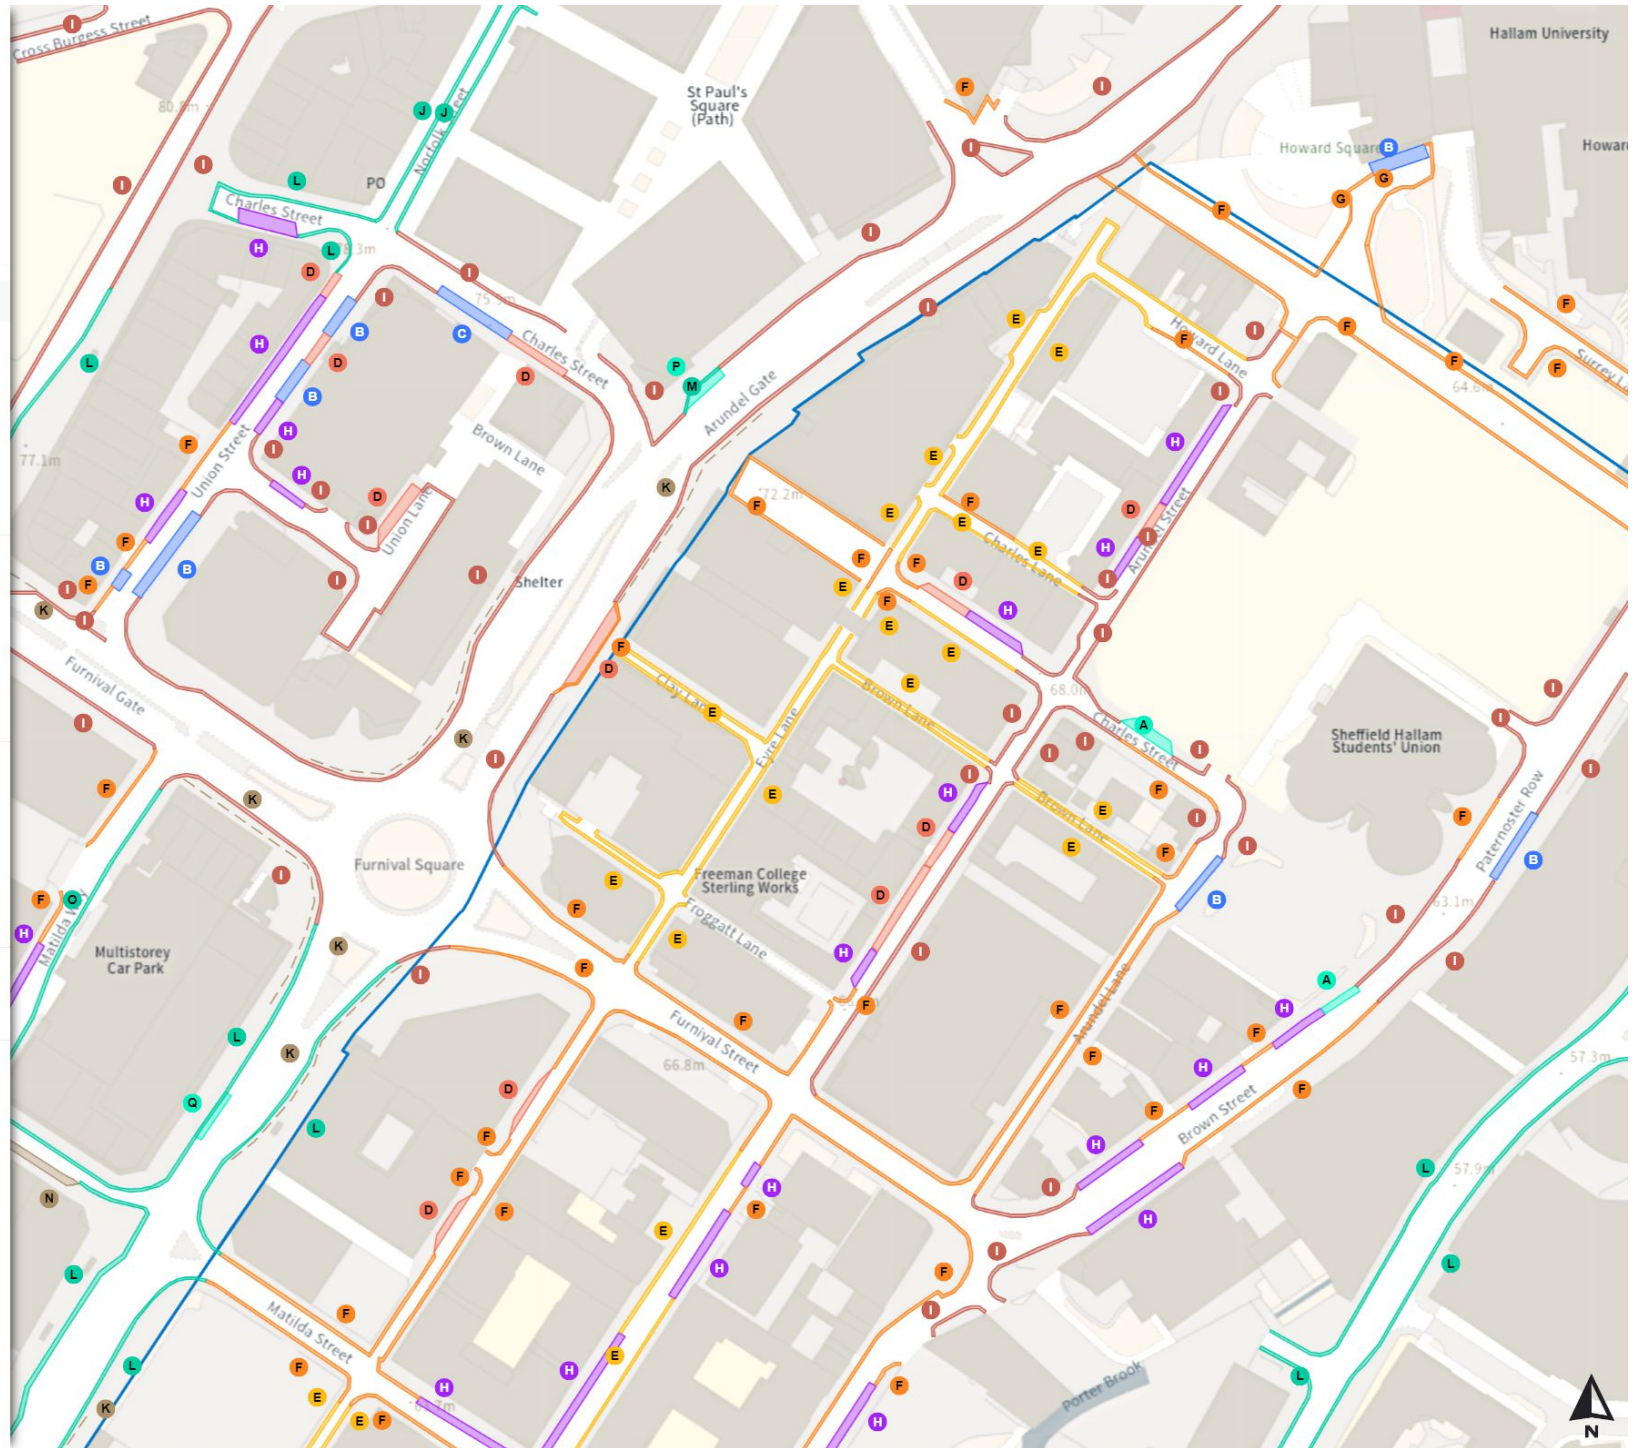

THE SHEFFIELD CITY COUNCIL (STOPPING RESTRICTIONS, WAITING RESTRICTIONS, LOADING RESTRICTIONS & PARKING PLACES) (MAP SCHEDULE) ORDER 2024

Map 379c of 794

Added

- Shared
- No waiting at any time
  At all times
- No loading
  08:00-18:30
- Shared
- Paid-for parking place
  08:00-18:30
- Taxi stopping area
  18:30-05:00
- Shared
- No waiting at any time
  At all times
- No loading
  Mon-Sat 08:00-09:30 16:30-18:30
- Taxi stopping area
  20:00-05:00
- Taxi stopping area
  23:00-05:00

0 20 40 60m

Scale: 1:1250

North-West: 435253.603, 387069.544
South-East: 435679.474, 386695.499

© Crown copyright and database rights 2024 Ordnance Survey.
You are not permitted to copy, sub-license, distribute or sell any of this data to third parties in any form. Licence number 100018816