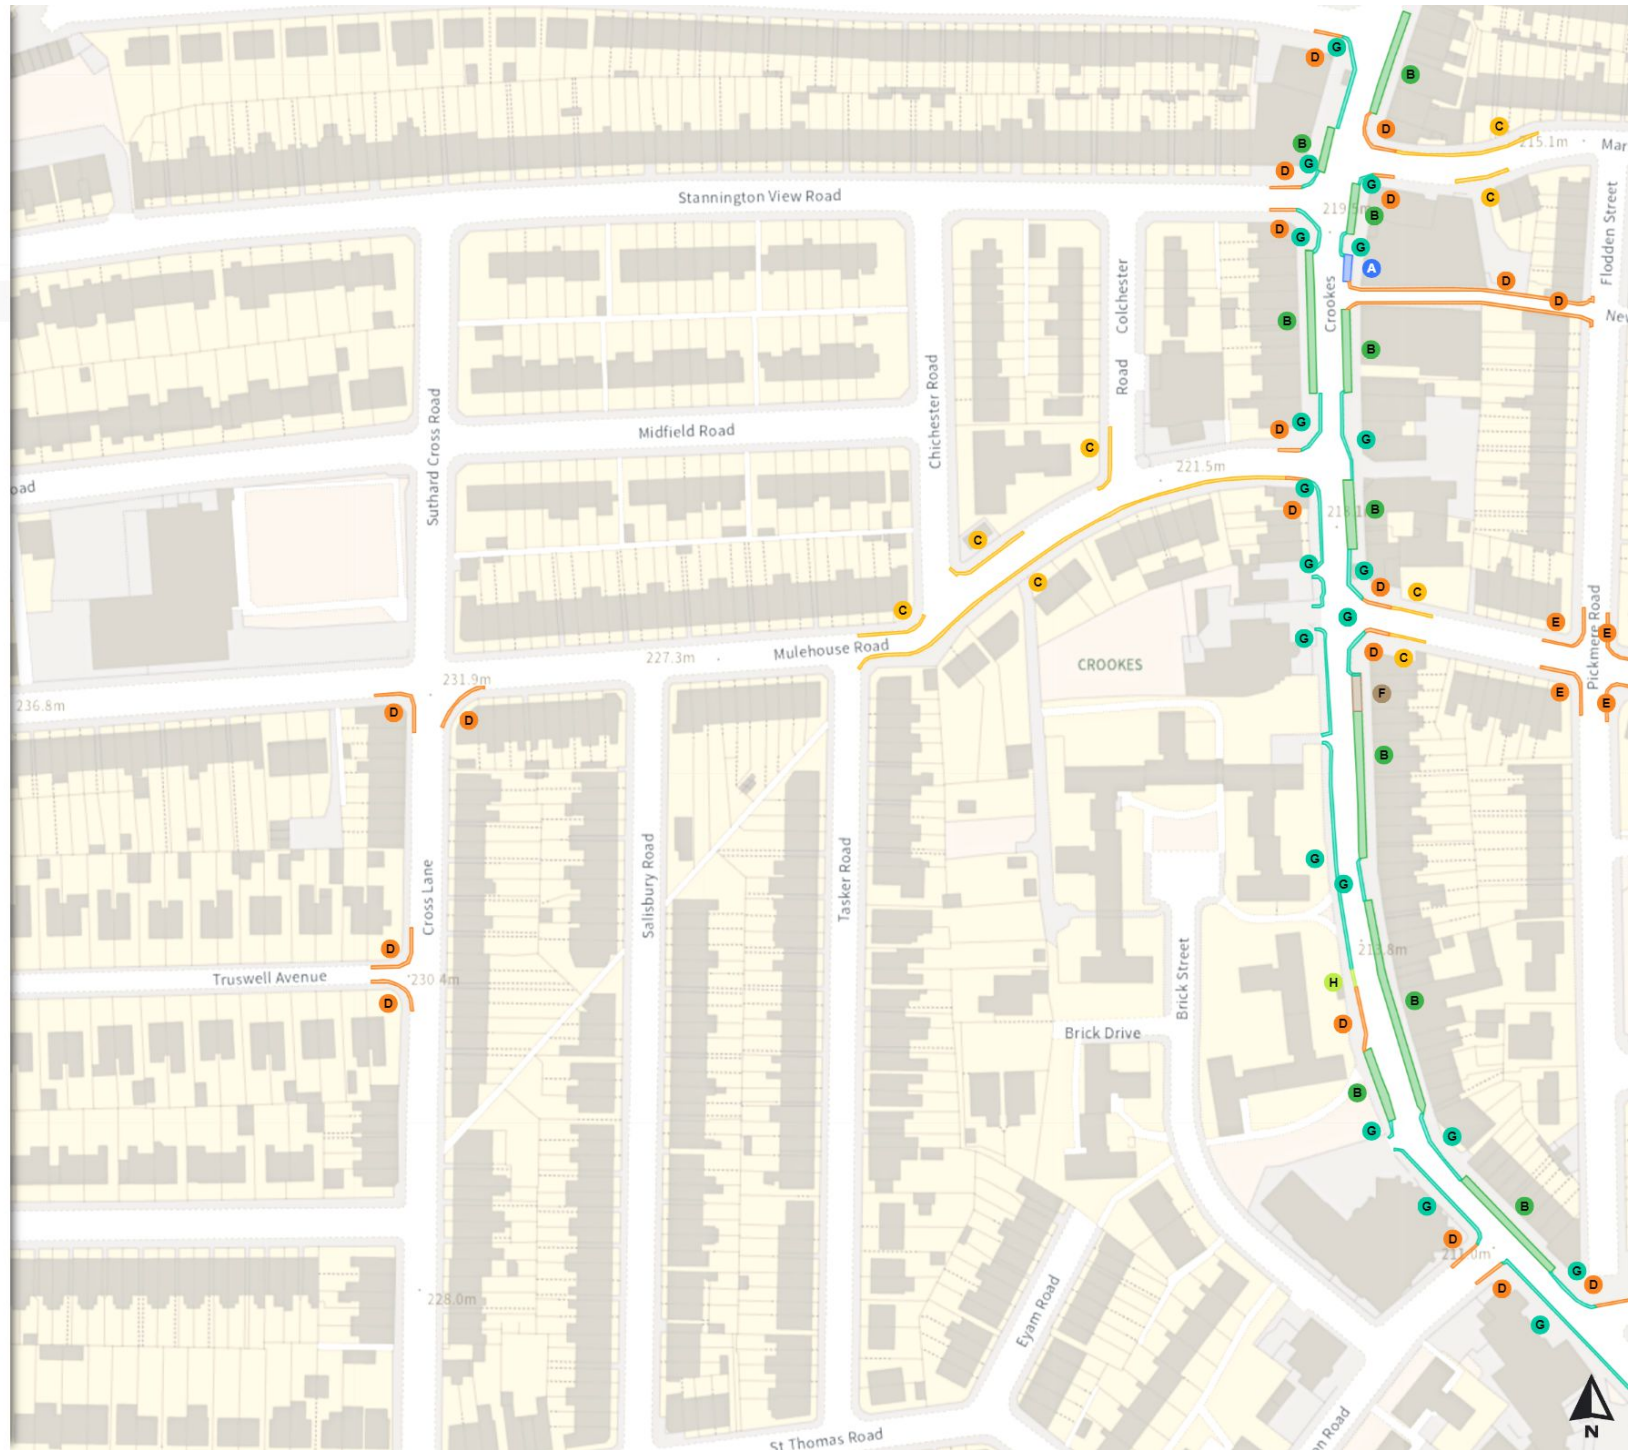

THE SHEFFIELD CITY COUNCIL (STOPPING RESTRICTIONS, WAITING RESTRICTIONS, LOADING RESTRICTIONS & PARKING PLACES) (MAP SCHEDULE) ORDER 2024

Map 327b of 794

Added

- Shared
- H No waiting
  Mon-Fri 08:00-09:30 16:30-18:30
- H No loading
  Mon-Fri 08:00-09:30 16:30-18:30

0 20 40 60m

Scale: 1:1250

North-West: 432465.661, 387788.585
South-East: 432891.247, 387414.349

© Crown copyright and database rights 2024 Ordnance Survey.
You are not permitted to copy, sub-license, distribute or sell any of this data to third parties in any form. Licence number 100018816