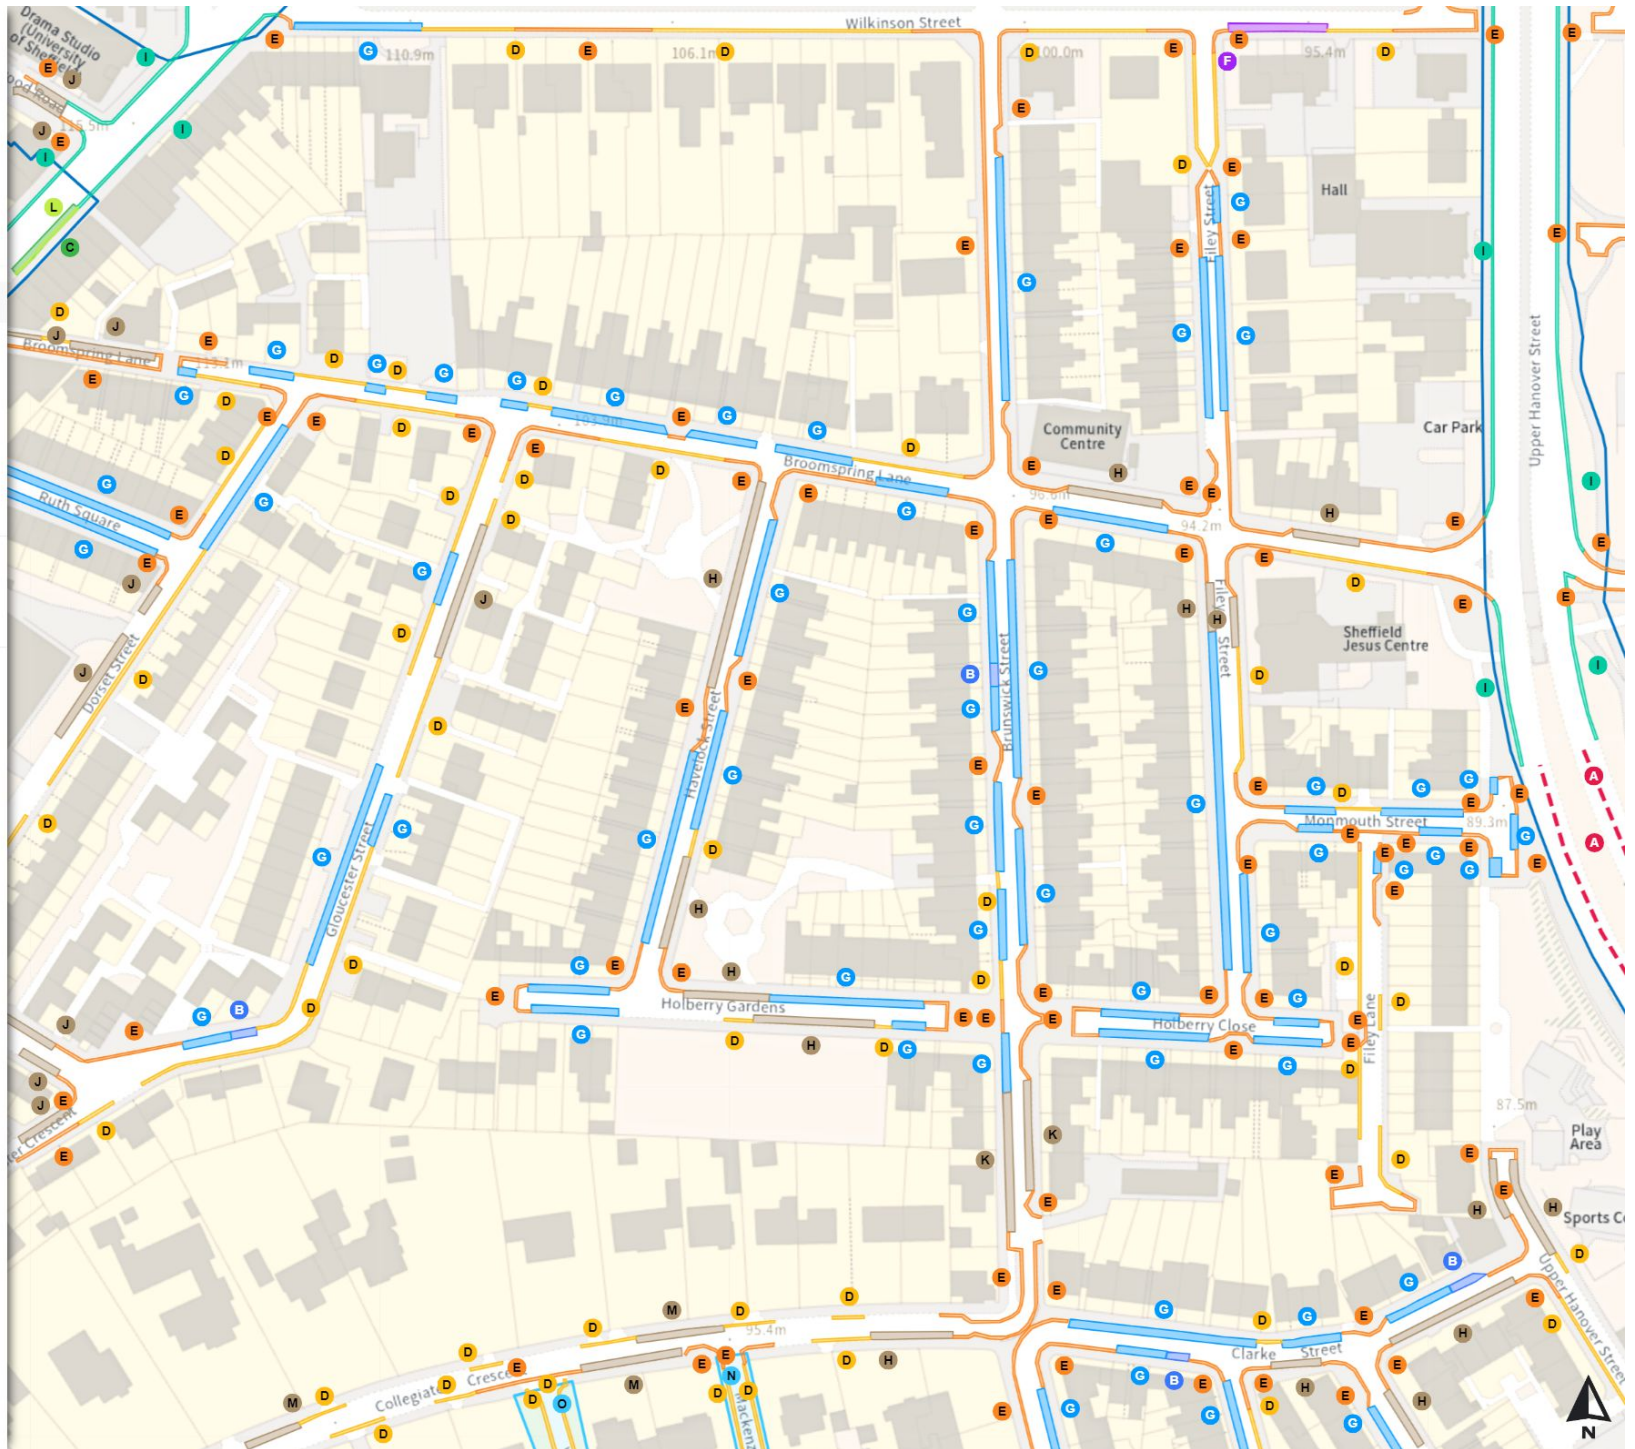

THE SHEFFIELD CITY COUNCIL (STOPPING RESTRICTIONS, WAITING RESTRICTIONS, LOADING RESTRICTIONS & PARKING PLACES) (MAP SCHEDULE) ORDER 2024

Map 376c of 794

Added

- Shared
- Paid-for parking place
  Mon-Fri 08:00-18:30 4h 4h
- Permit holders parking place (Broomhall & The Groves)
  Mon-Fri 08:00-18:30
- Permit Parking Area (Mackenzie Crescent (Broomhall & The Groves))
  Mon-Fri 08:00-18:30
- Permit Parking Area (Wilton Place (Broomhall & The Groves))
  Mon-Fri 08:00-18:30

0 20 40 60m

Scale: 1:1250

North-West: 434016.399, 387060.551
South-East: 434442.173, 386686.395

© Crown copyright and database rights 2024 Ordnance Survey.
You are not permitted to copy, sub-license, distribute or sell any of this data to third parties in any form. Licence number 100018816