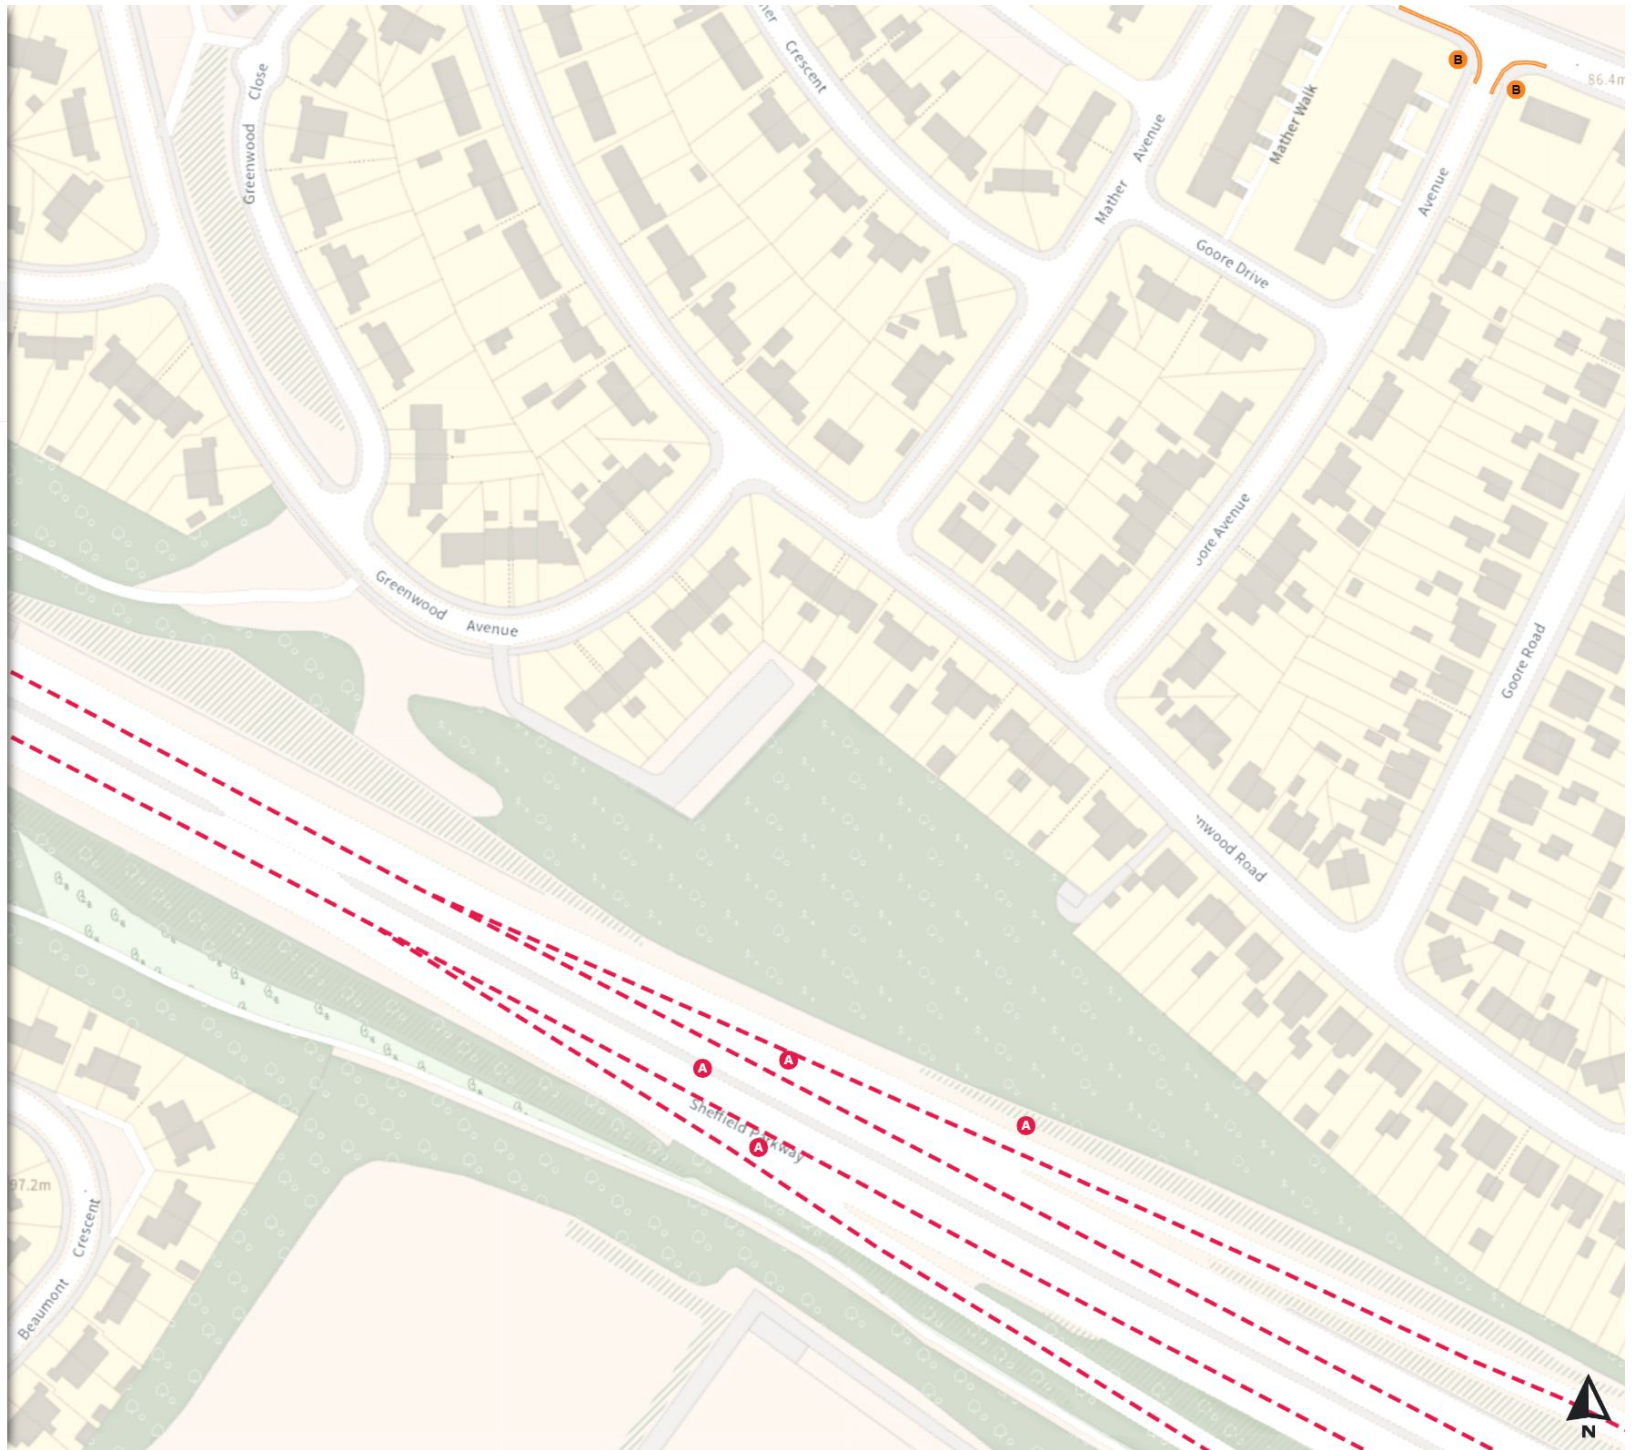

Map 386 of 794

Added

- Clearway
- A At all times
- No waiting at any time
- B At all times

Scale: 1:1250

North-West: 438553.046, 387095.105  
South-East: 438979.178, 386721.355

© Crown copyright and database rights 2024 Ordnance Survey.  
You are not permitted to copy, sub-license, distribute or sell any of this data to third parties in any form. Licence number 100018816