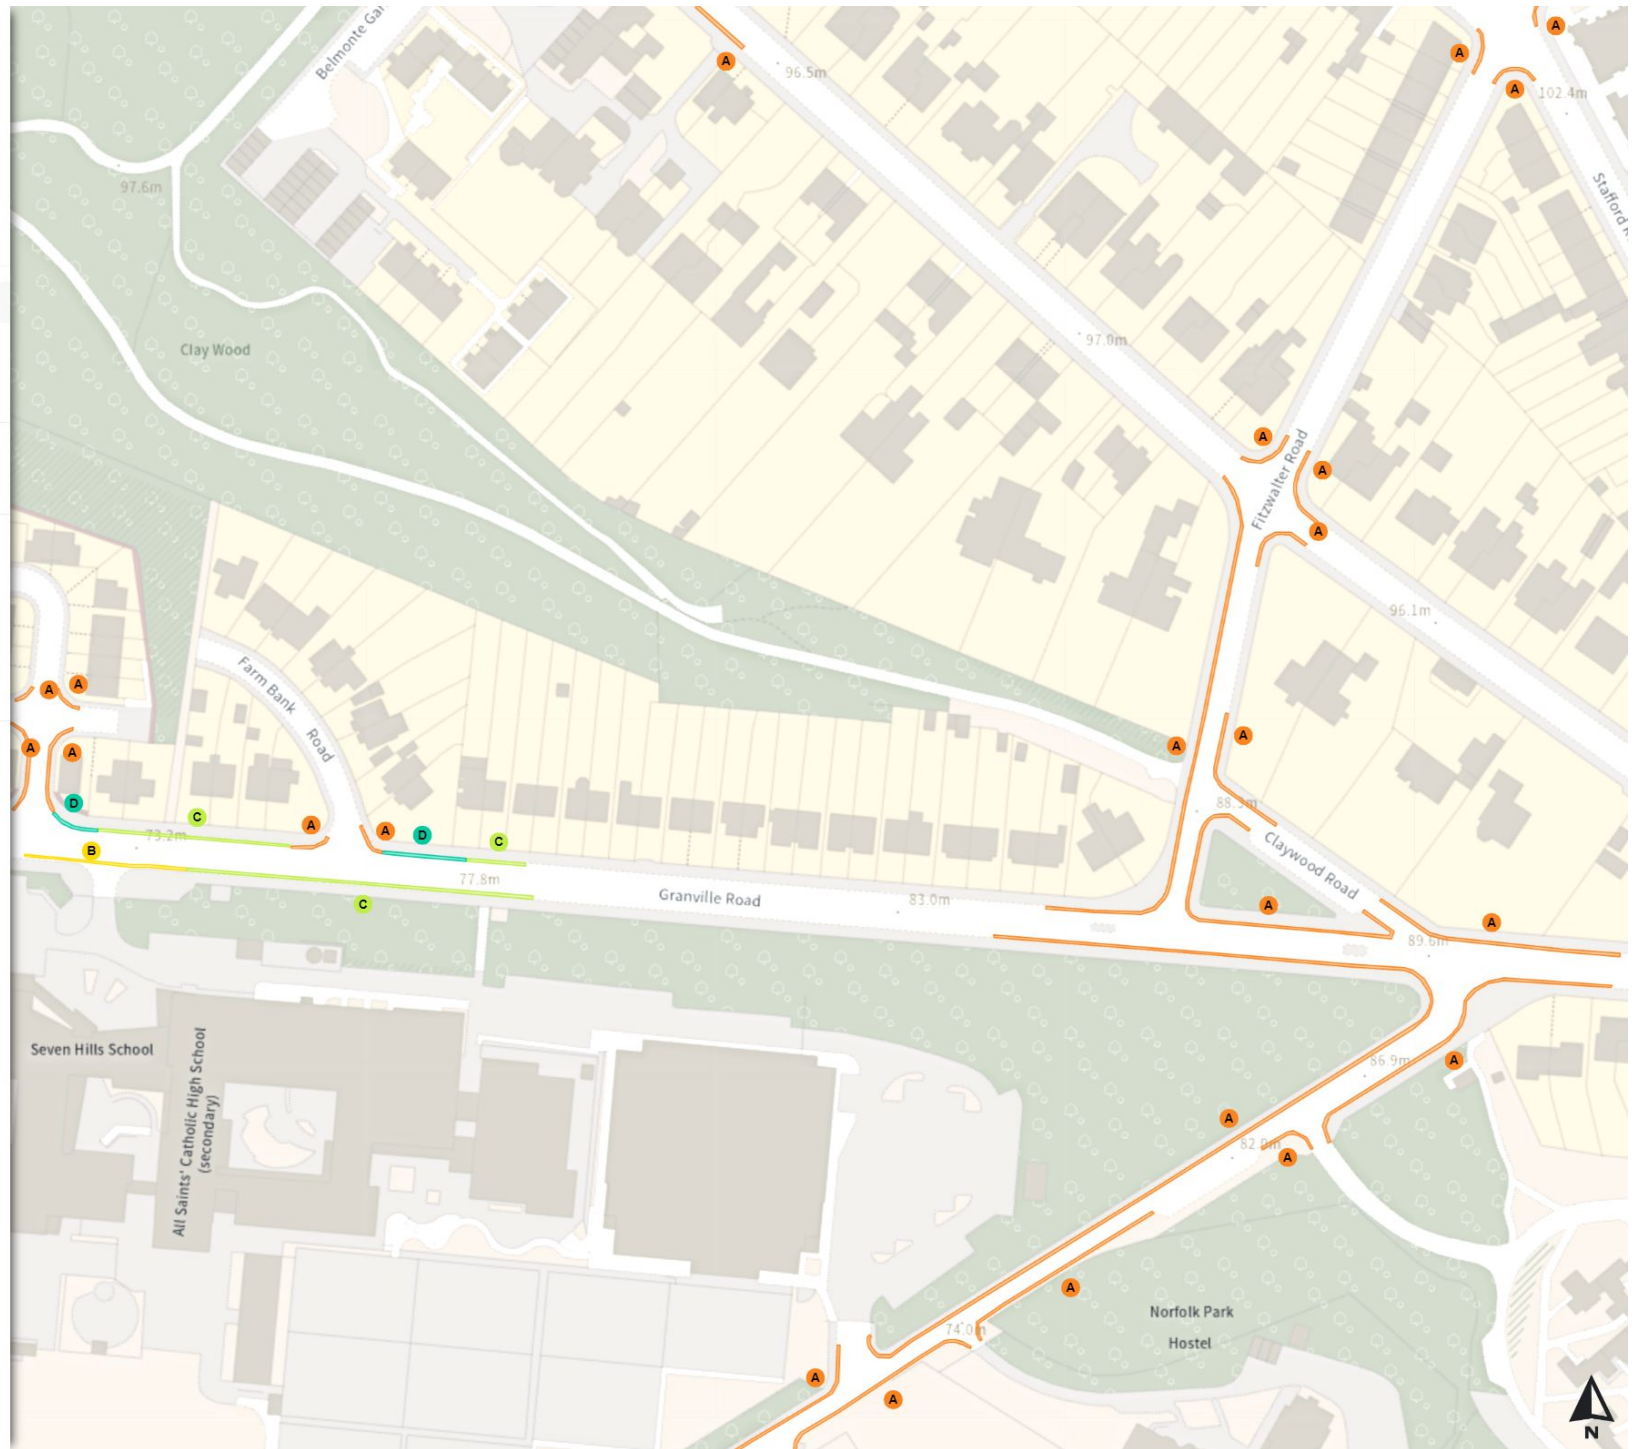

At all times

No loading

Mon-Fri 07:30-09:30 16:00-18:30

0 20 40 60m

Scale: 1:1250

North-West: 436124.621, 386706.865  
South-East: 436550.594, 386332.868

© Crown copyright and database rights 2024 Ordnance Survey.  
You are not permitted to copy, sub-license, distribute or sell any of this data to third parties in any form. Licence number 100018816