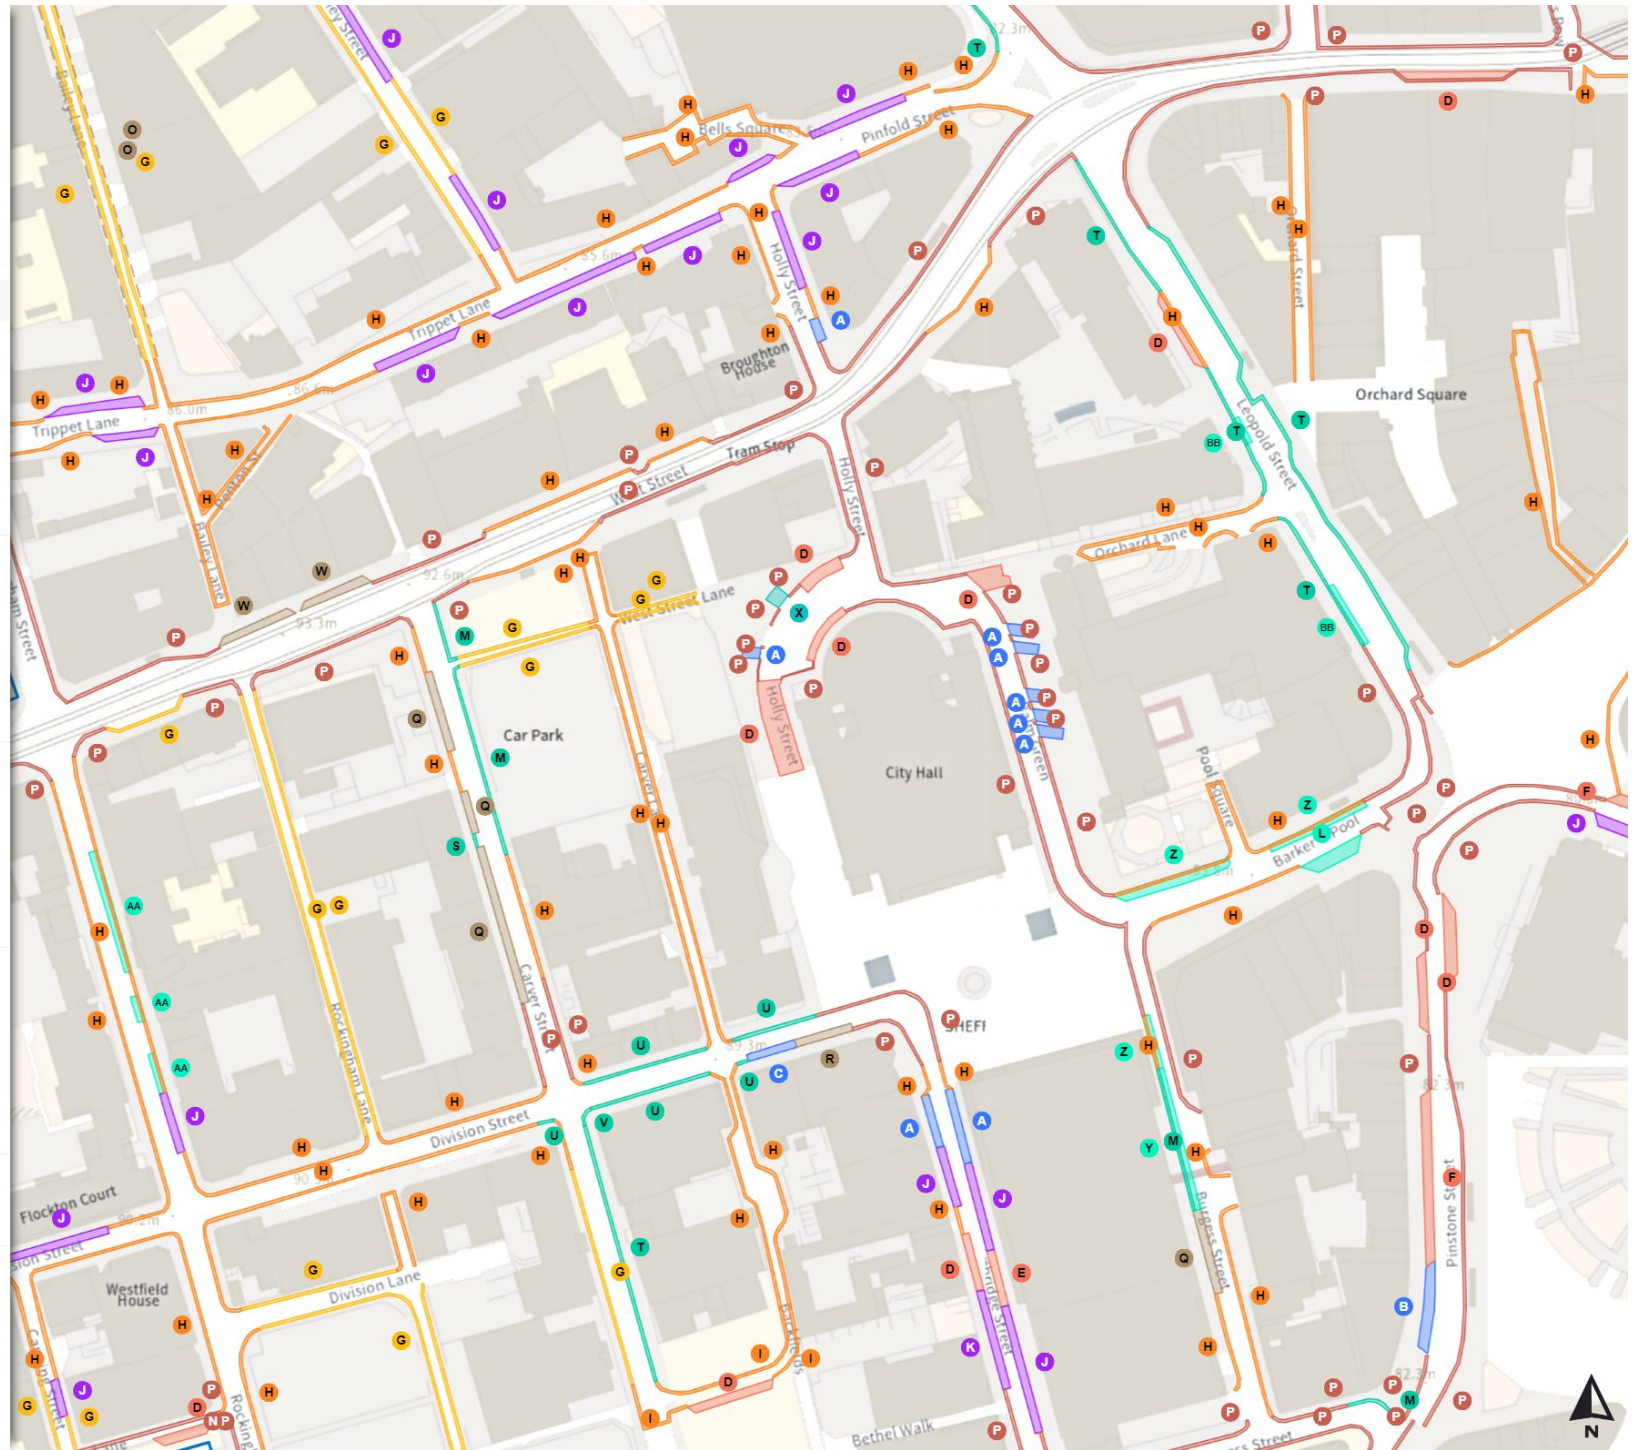

THE SHEFFIELD CITY COUNCIL (STOPPING RESTRICTIONS, WAITING RESTRICTIONS, LOADING RESTRICTIONS & PARKING PLACES) (MAP SCHEDULE) ORDER 2024

Map 354d of 794

Added

- Shared
- T No waiting at any time
  At all times
- T No loading
  Mon-Sat 08:00-09:30 16:30-18:30
- Shared
- U No waiting at any time
  At all times
- U No loading
  Mon-Fri 08:00-09:30 16:00-18:30
- Shared
- V No waiting at any time
  At all times
- V No loading
  Mon-Sat 08:00-09:30 16:30-18:30
- Shared
- W Loading place
  04:00-18:30
- W Taxi stopping area
  18:30-04:00
- Solo motorcycle parking place
- X At all times

Scale: 1:1250

North-West: 434952.387, 387436.678
South-East: 435378.202, 387062.636

© Crown copyright and database rights 2024 Ordnance Survey.
You are not permitted to copy, sub-license, distribute or sell any of this data to third parties in any form. Licence number 100018816