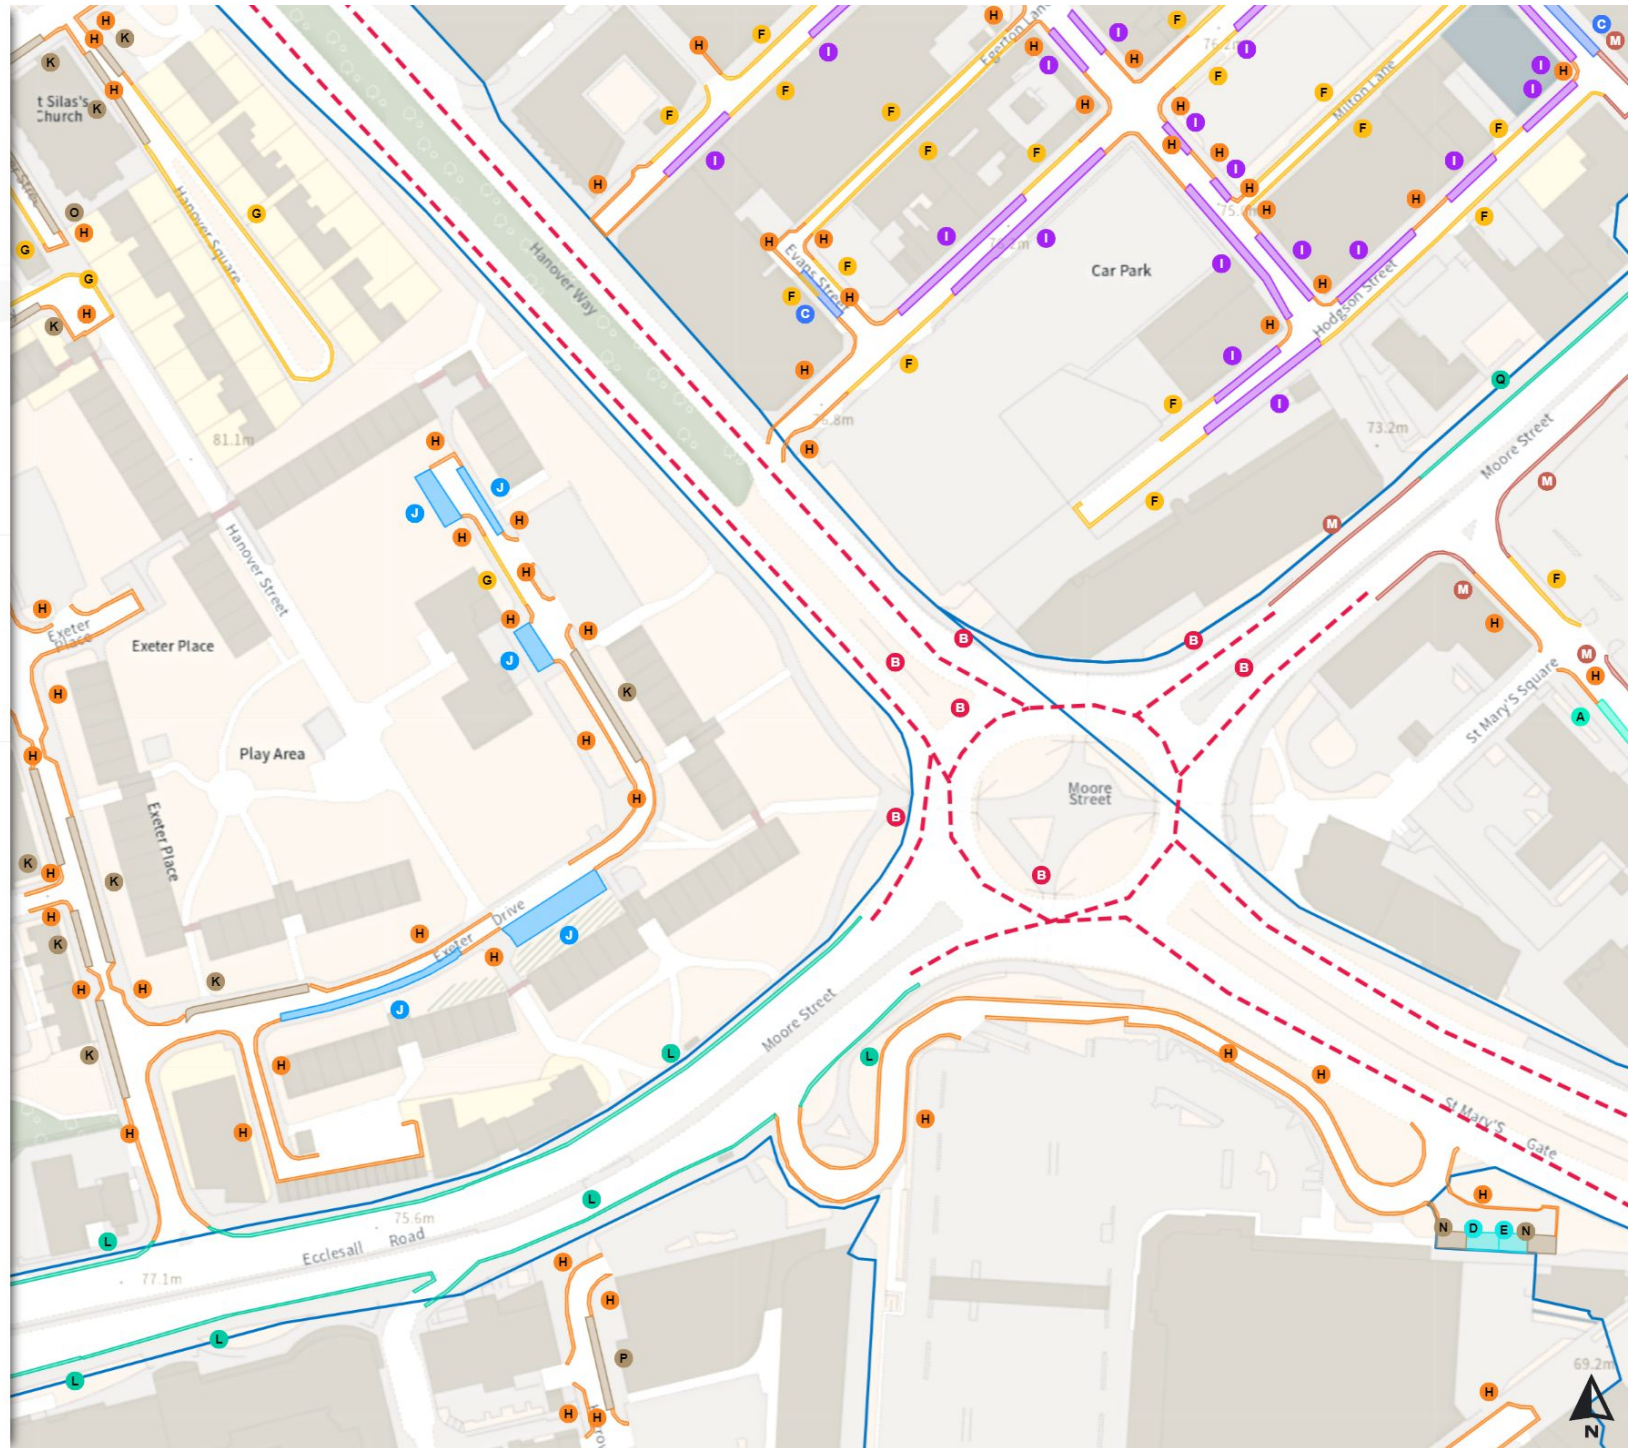

THE SHEFFIELD CITY COUNCIL (STOPPING RESTRICTIONS, WAITING RESTRICTIONS, LOADING RESTRICTIONS & PARKING PLACES) (MAP SCHEDULE) ORDER 2024

Map 405c of 794

Added

- Shared
- Free parking place
  Mon-Fri 08:00-18:30 4h 4h
- Permit holders parking place (Broomhall & The Groves)
  Mon-Sat 08:00-18:30
- Shared
- Paid-for parking place
  Mon-Fri 08:00-18:30 10h
- Permit holders parking place (Napier)
  Mon-Fri 08:00-18:30
- Shared
- No waiting at any time
  At all times
- No loading
  Mon-Sat 08:00-18:30

0 20 40 60m

Scale: 1:1250

North-West: 434474.769, 386694.642
South-East: 434900.612, 386320.498

© Crown copyright and database rights 2024 Ordnance Survey.
You are not permitted to copy, sub-license, distribute or sell any of this data to third parties in any form. Licence number 100018816