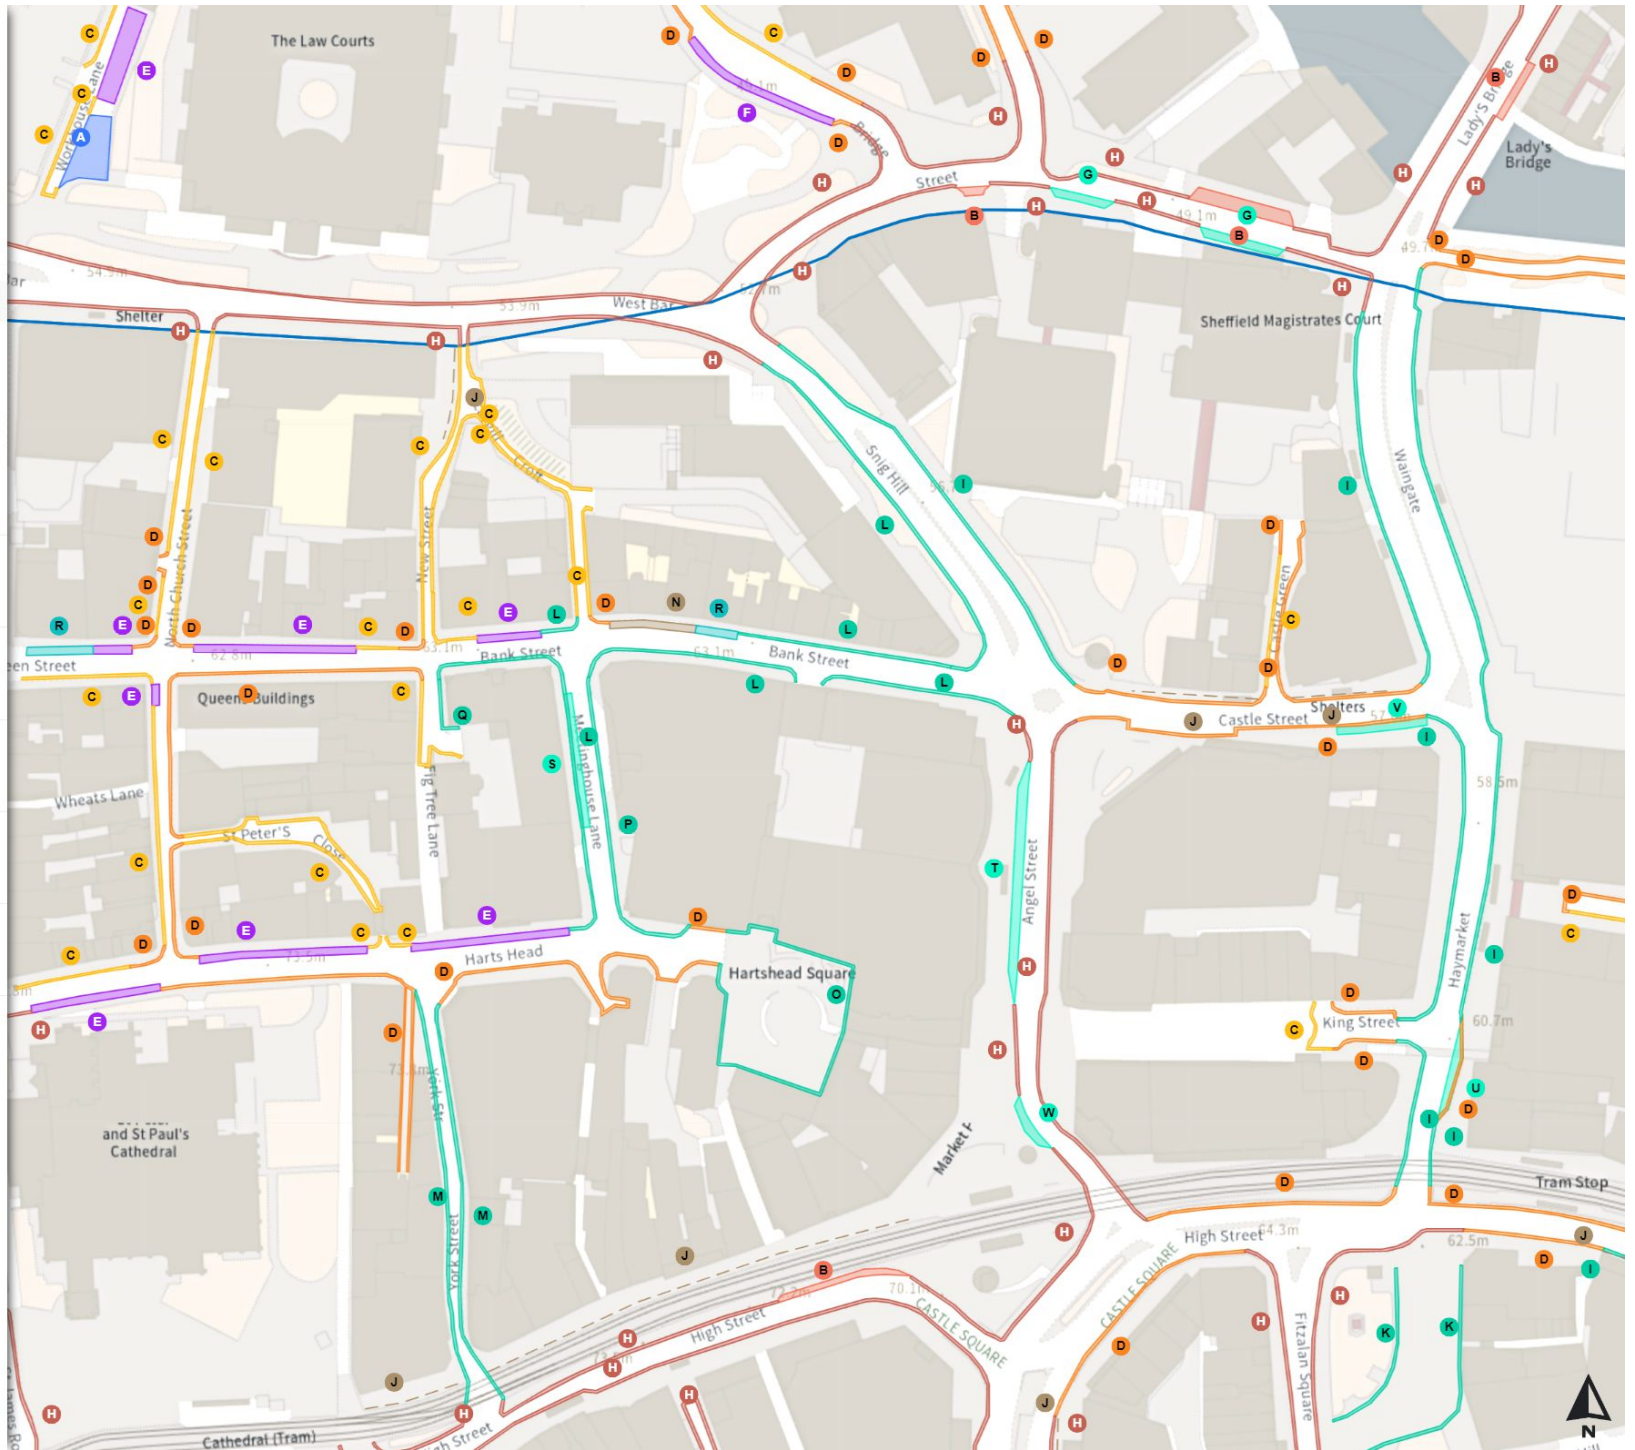

THE SHEFFIELD CITY COUNCIL (STOPPING RESTRICTIONS, WAITING RESTRICTIONS, LOADING RESTRICTIONS & PARKING PLACES) (MAP SCHEDULE) ORDER 2024

Map 334d of 794

Added

- Shared
- No waiting at any time
  At all times
- No loading
  Mon-Fri 07:30-09:30 16:00-18:30
- Solo motorcycle parking place
- At all times
- Taxi stopping area
- 23:00-05:00
- Taxi stopping area
- 23:30-05:00
- Taxi stopping area
- 11:00-00:00
- Taxi stopping area
- 10:00-00:00
- Taxi stopping area (no stopping)
- At all times

Scale: 1:1250

North-West: 435352.141, 387809.131
South-East: 435777.955, 387435.153

© Crown copyright and database rights 2024 Ordnance Survey.
You are not permitted to copy, sub-license, distribute or sell any of this data to third parties in any form. Licence number 100018816