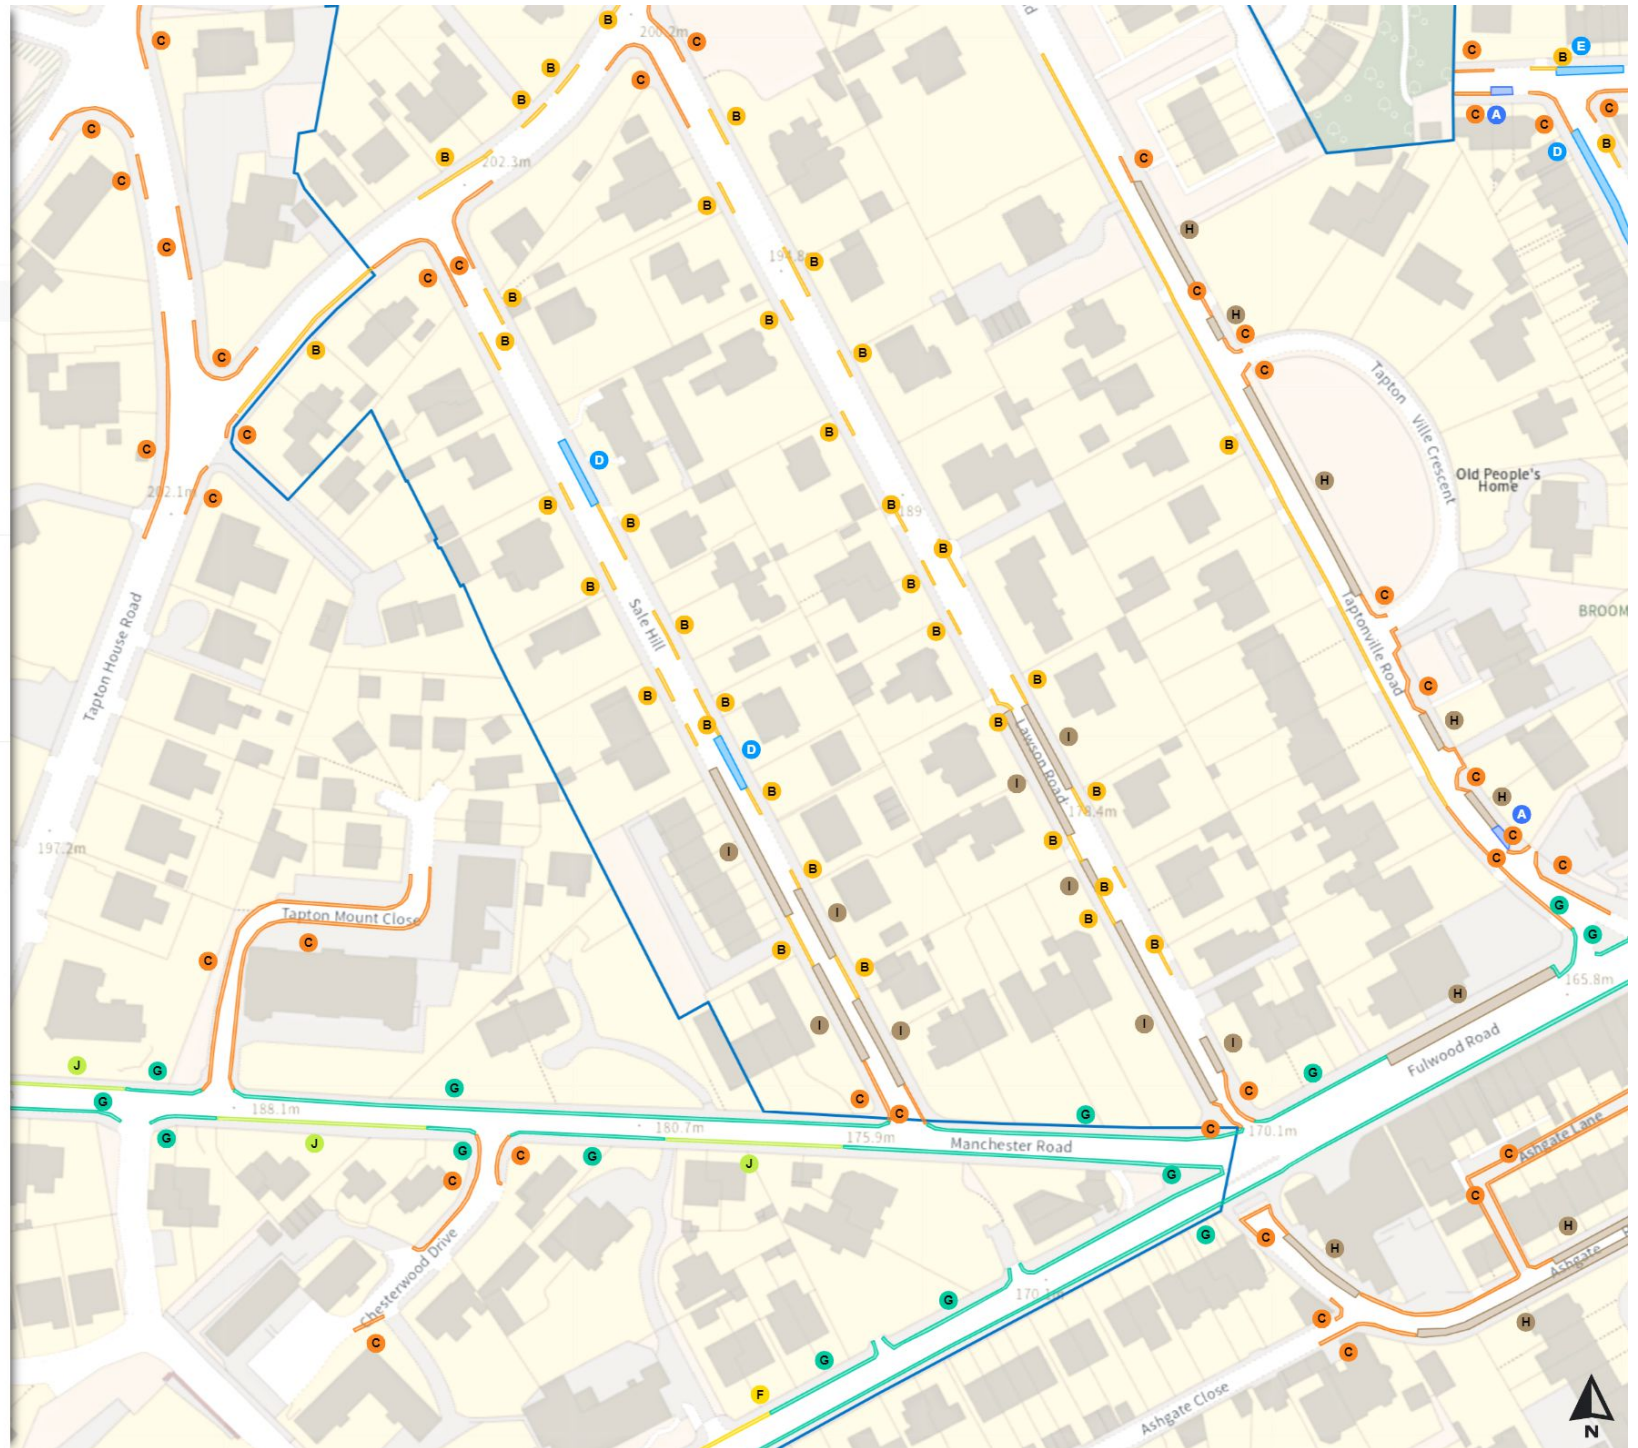

0 20 40 60m

Scale: 1:1250

North-West: 432779.015, 387051.878  
South-East: 433204.691, 386677.612

© Crown copyright and database rights 2024 Ordnance Survey.  
You are not permitted to copy, sub-license, distribute or sell any of this data to third parties in any form. Licence number 100018816