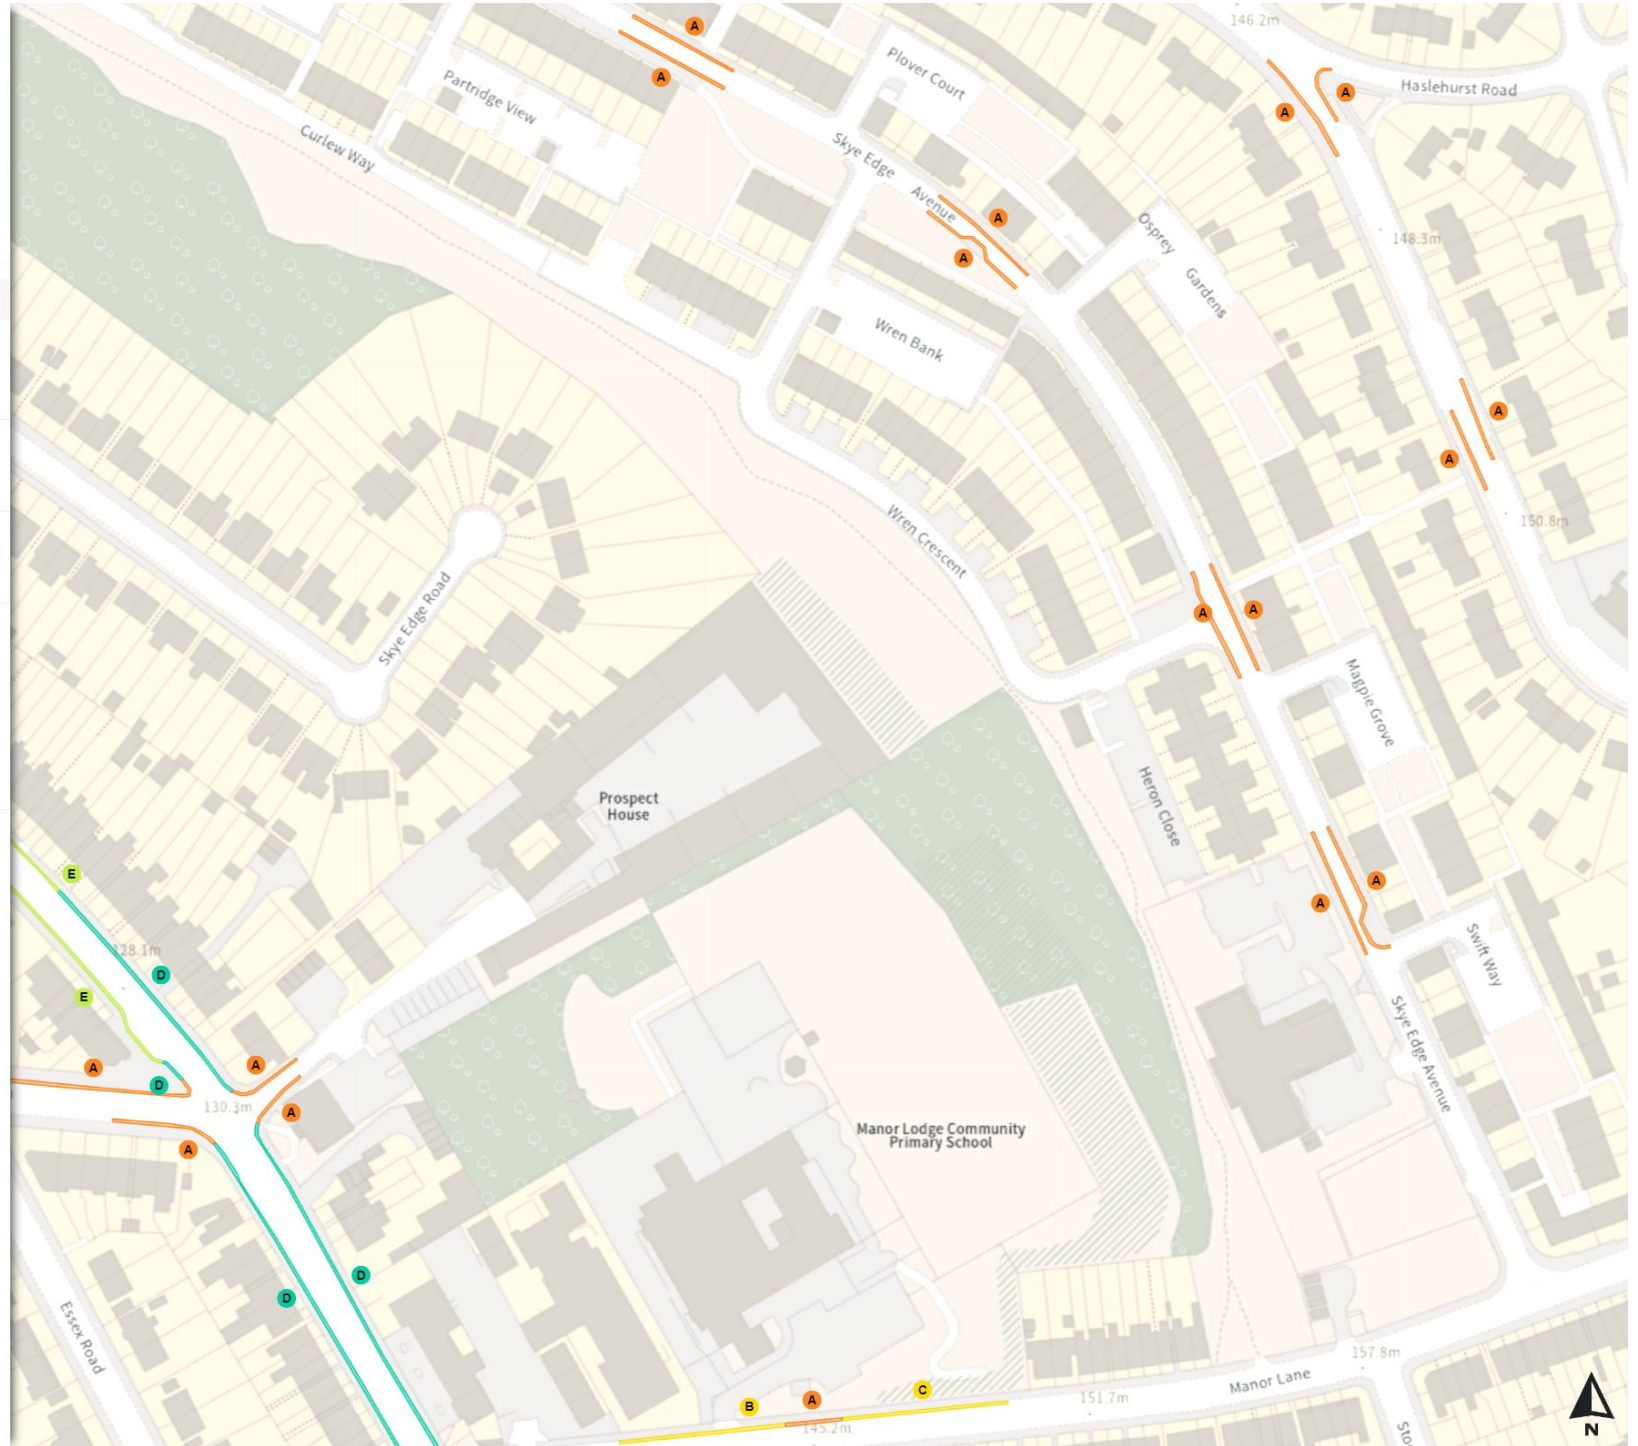

THE SHEFFIELD CITY COUNCIL (STOPPING RESTRICTIONS, WAITING RESTRICTIONS, LOADING RESTRICTIONS & PARKING PLACES) (MAP SCHEDULE) ORDER 2024

Map 411 of 794

Added

No waiting at any time

At all times

Prohibition of stopping on school entrance markings

At all times

Prohibition of stopping on school entrance markings

Mon-Fri 08:00-09:30 14:30-16:00

Shared

No waiting at any time

At all times

No loading

Mon-Fri 08:00-09:30 16:30-18:30

Shared

No waiting

Mon-Fri 08:00-09:30 16:30-18:30

No loading

Mon-Fri 08:00-09:30 16:30-18:30

0 20 40 60m

Scale: 1:1250

North-West: 436949.546, 386713.191
South-East: 437375.585, 386339.268

© Crown copyright and database rights 2024 Ordnance Survey.
You are not permitted to copy, sub-license, distribute or sell any of this data to third parties in any form. Licence number 100018816