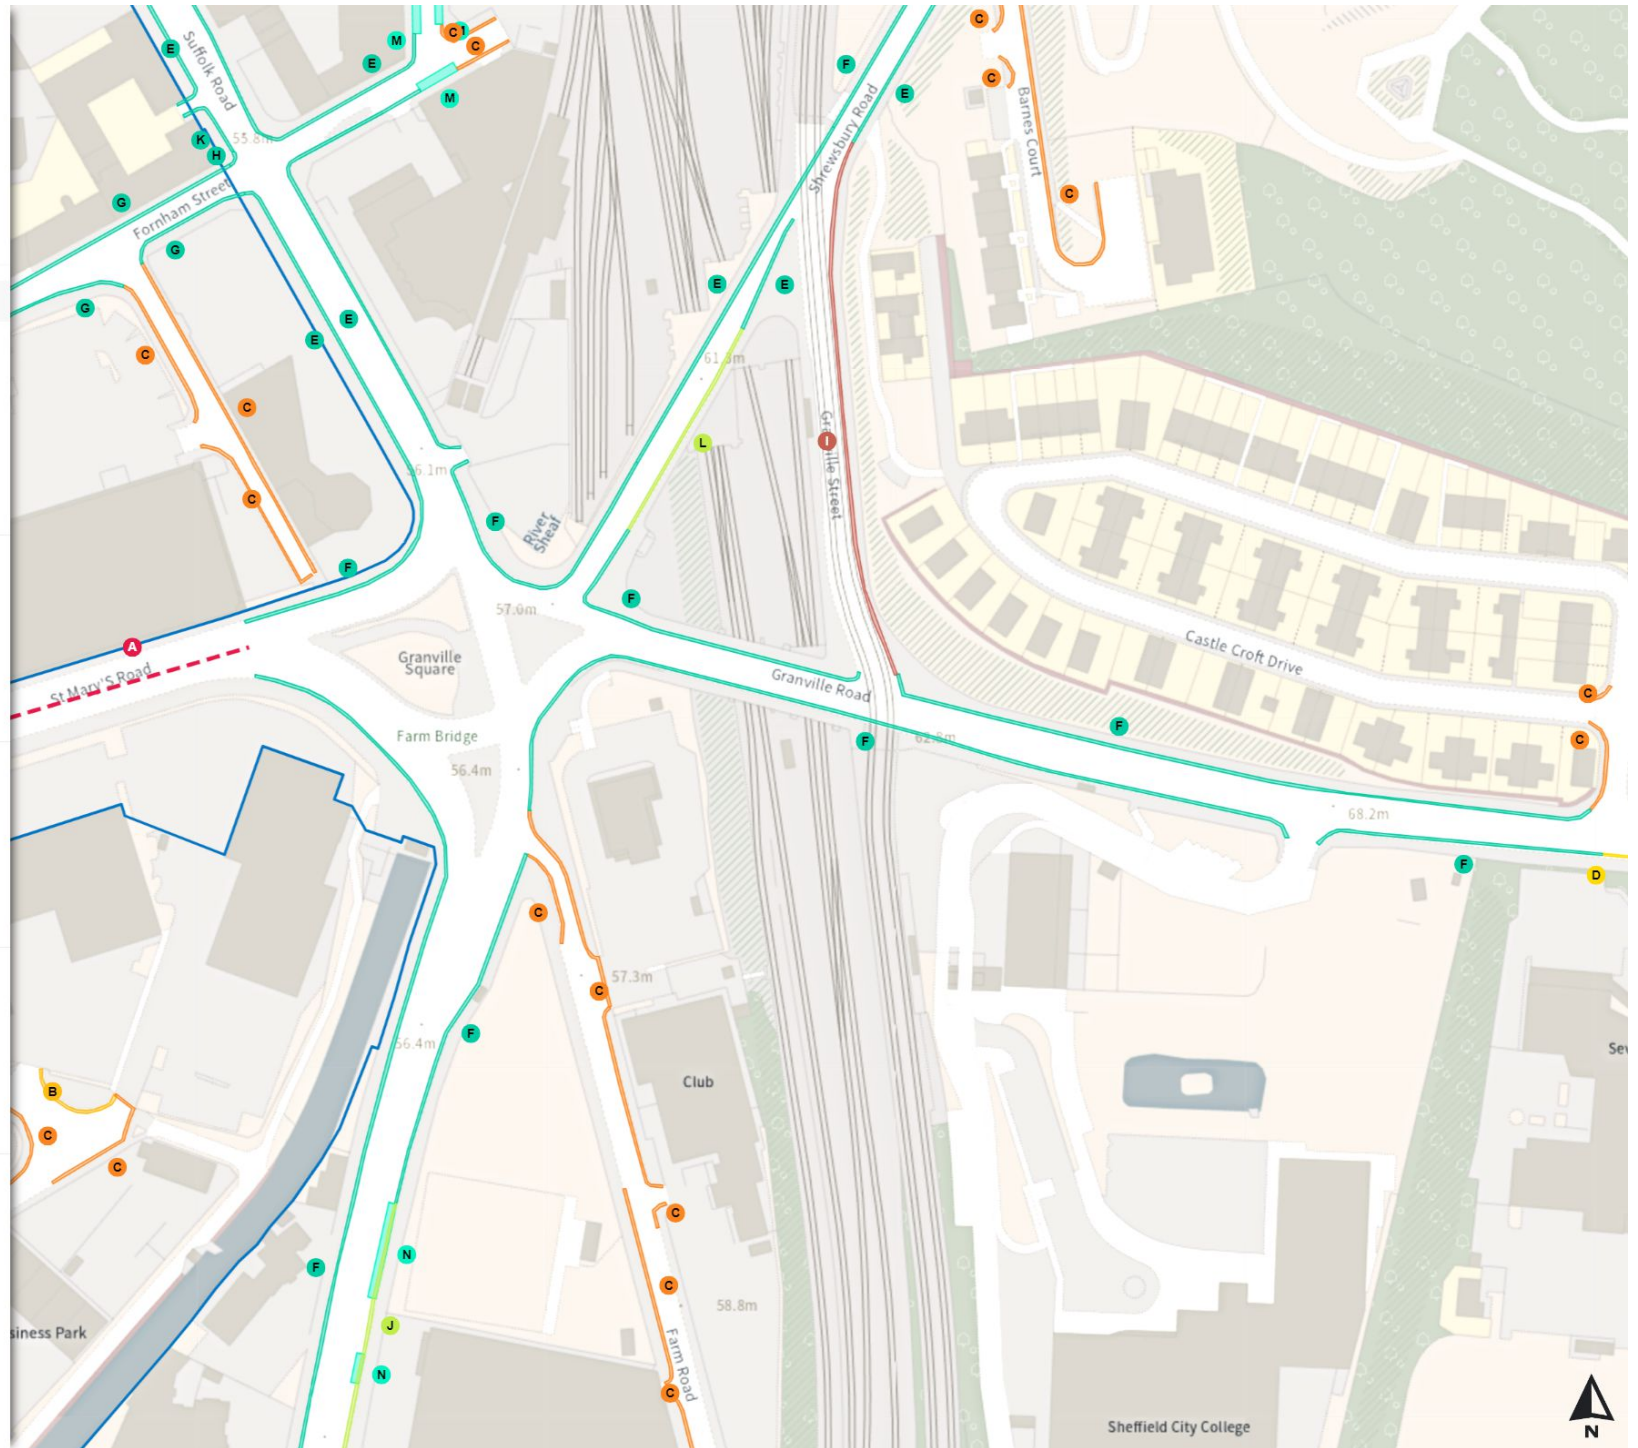

THE SHEFFIELD CITY COUNCIL (STOPPING RESTRICTIONS, WAITING RESTRICTIONS, LOADING RESTRICTIONS & PARKING PLACES) (MAP SCHEDULE) ORDER 2024

Map 408b of 794

Added

- Shared
- No waiting at any time
  At all times
- No loading
  Mon-Sat 08:00-09:30 16:30-18:30
- Shared
- No waiting at any time
  At all times
- No loading
  At all times
- Shared
- No waiting at any time
  At all times
- No loading at any time
  At all times
- Shared
- No waiting
  Mon-Fri 07:30-09:30 16:00-18:30
- No loading
  Mon-Fri 07:30-09:30 16:00-18:30

Scale: 1:1250

North-West: 435712.069, 386703.755
South-East: 436138.01, 386329.721

© Crown copyright and database rights 2024 Ordnance Survey.
You are not permitted to copy, sub-license, distribute or sell any of this data to third parties in any form. Licence number 100018816