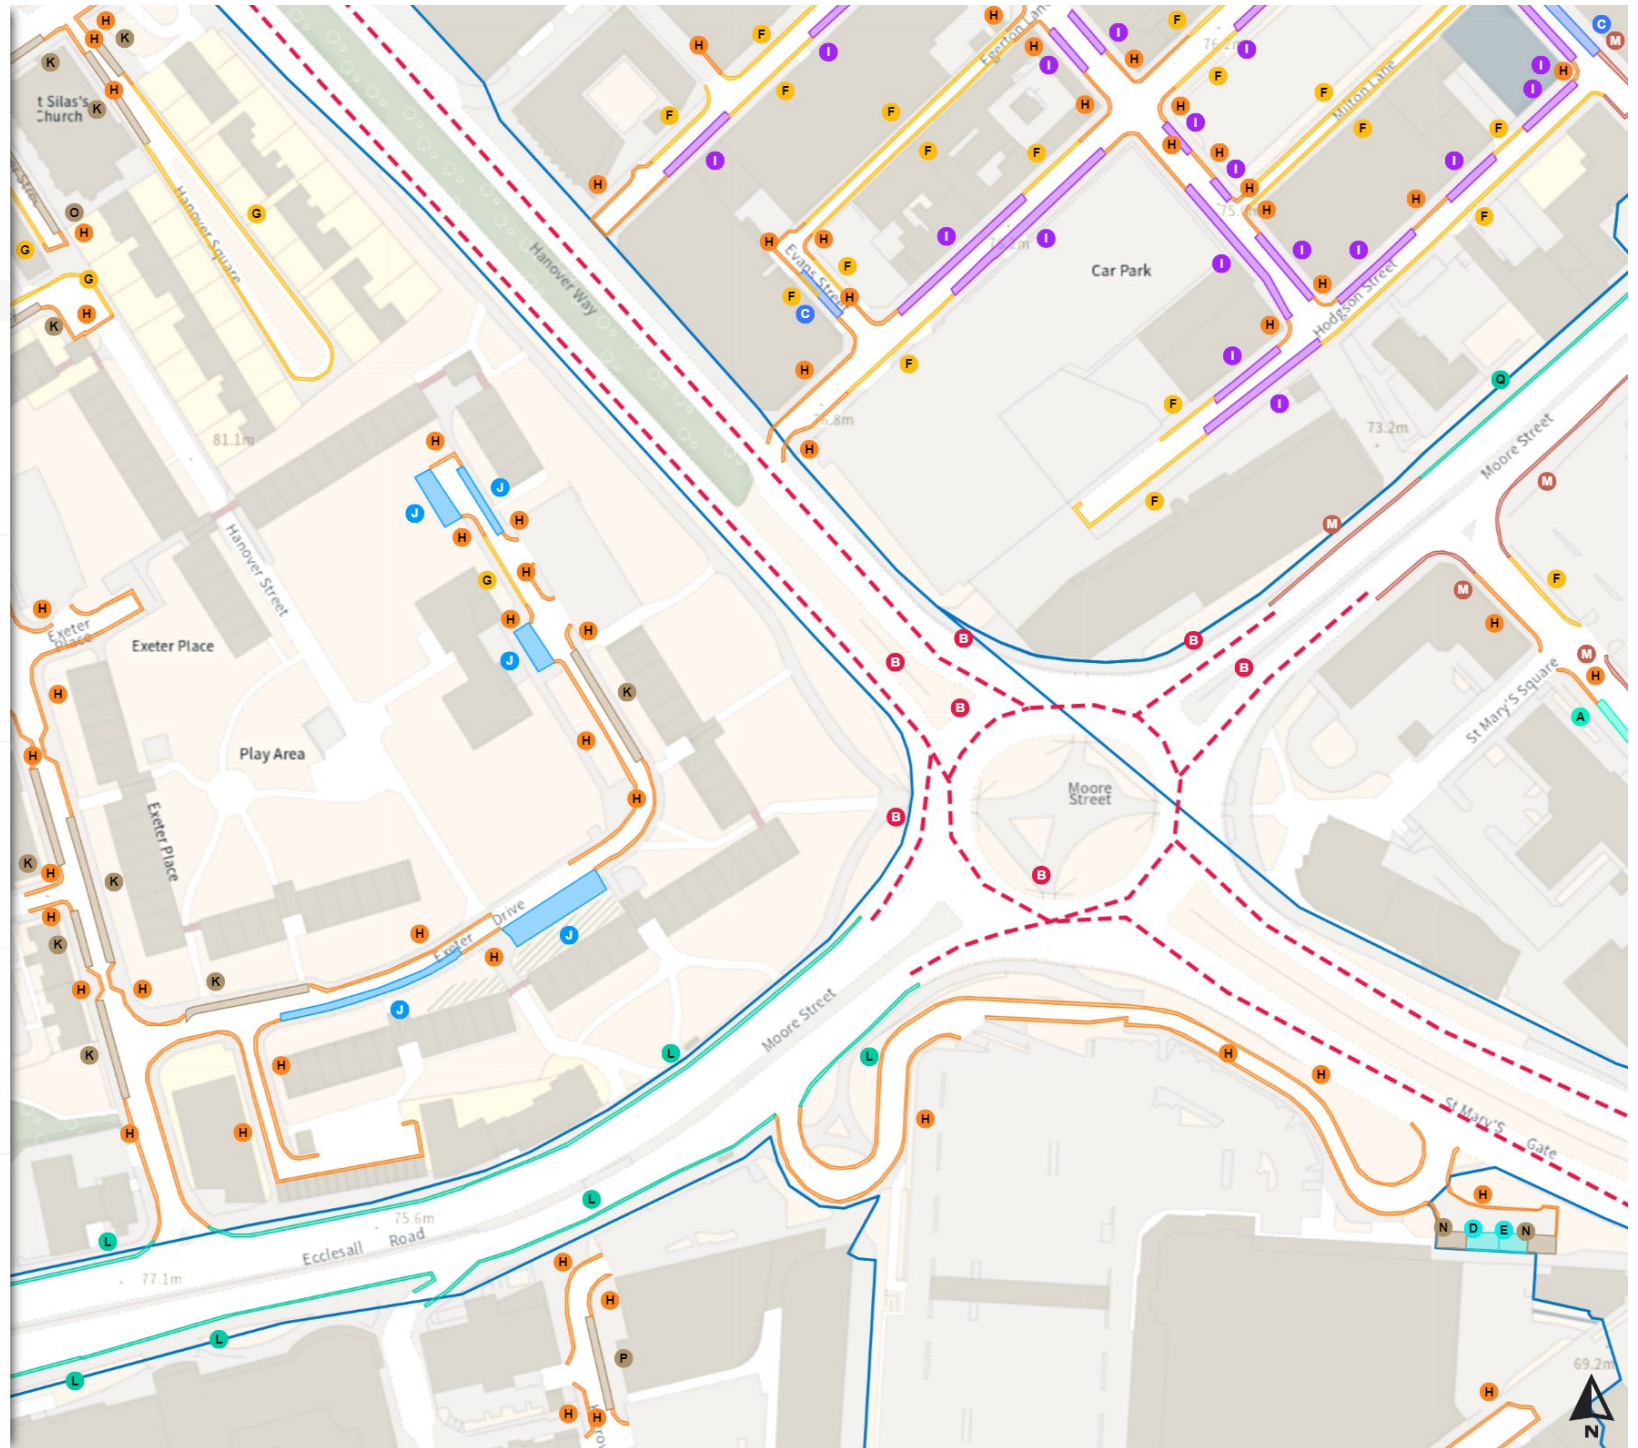

THE SHEFFIELD CITY COUNCIL (STOPPING RESTRICTIONS, WAITING RESTRICTIONS, LOADING RESTRICTIONS & PARKING PLACES) (MAP SCHEDULE) ORDER 2024

Map 405b of 794

Added

- **Shared**
  - **K** Free parking place
    Mon-Fri 08:00-18:30 4h 4h
  - **K** Permit holders parking place (Broomhall & The Groves)
    Mon-Fri 08:00-18:30
- **Shared**
  - **L** No waiting at any time
    At all times
  - **L** No loading
    Mon-Fri 07:30-09:30 16:00-18:30
- **Shared**
  - **M** No waiting at any time
    At all times
  - **M** No loading at any time
    At all times
- **Shared**
  - **N** Paid-for parking place
    Mon-Sat 08:00-18:30 2h
  - **N** Permit holders parking place (Highfield)
    Mon-Sat 08:00-18:30

0 20 40 60m

Scale: 1:1250

North-West: 434474.769, 386694.642
South-East: 434900.612, 386320.498

© Crown copyright and database rights 2024 Ordnance Survey.
You are not permitted to copy, sub-license, distribute or sell any of this data to third parties in any form. Licence number 100018816