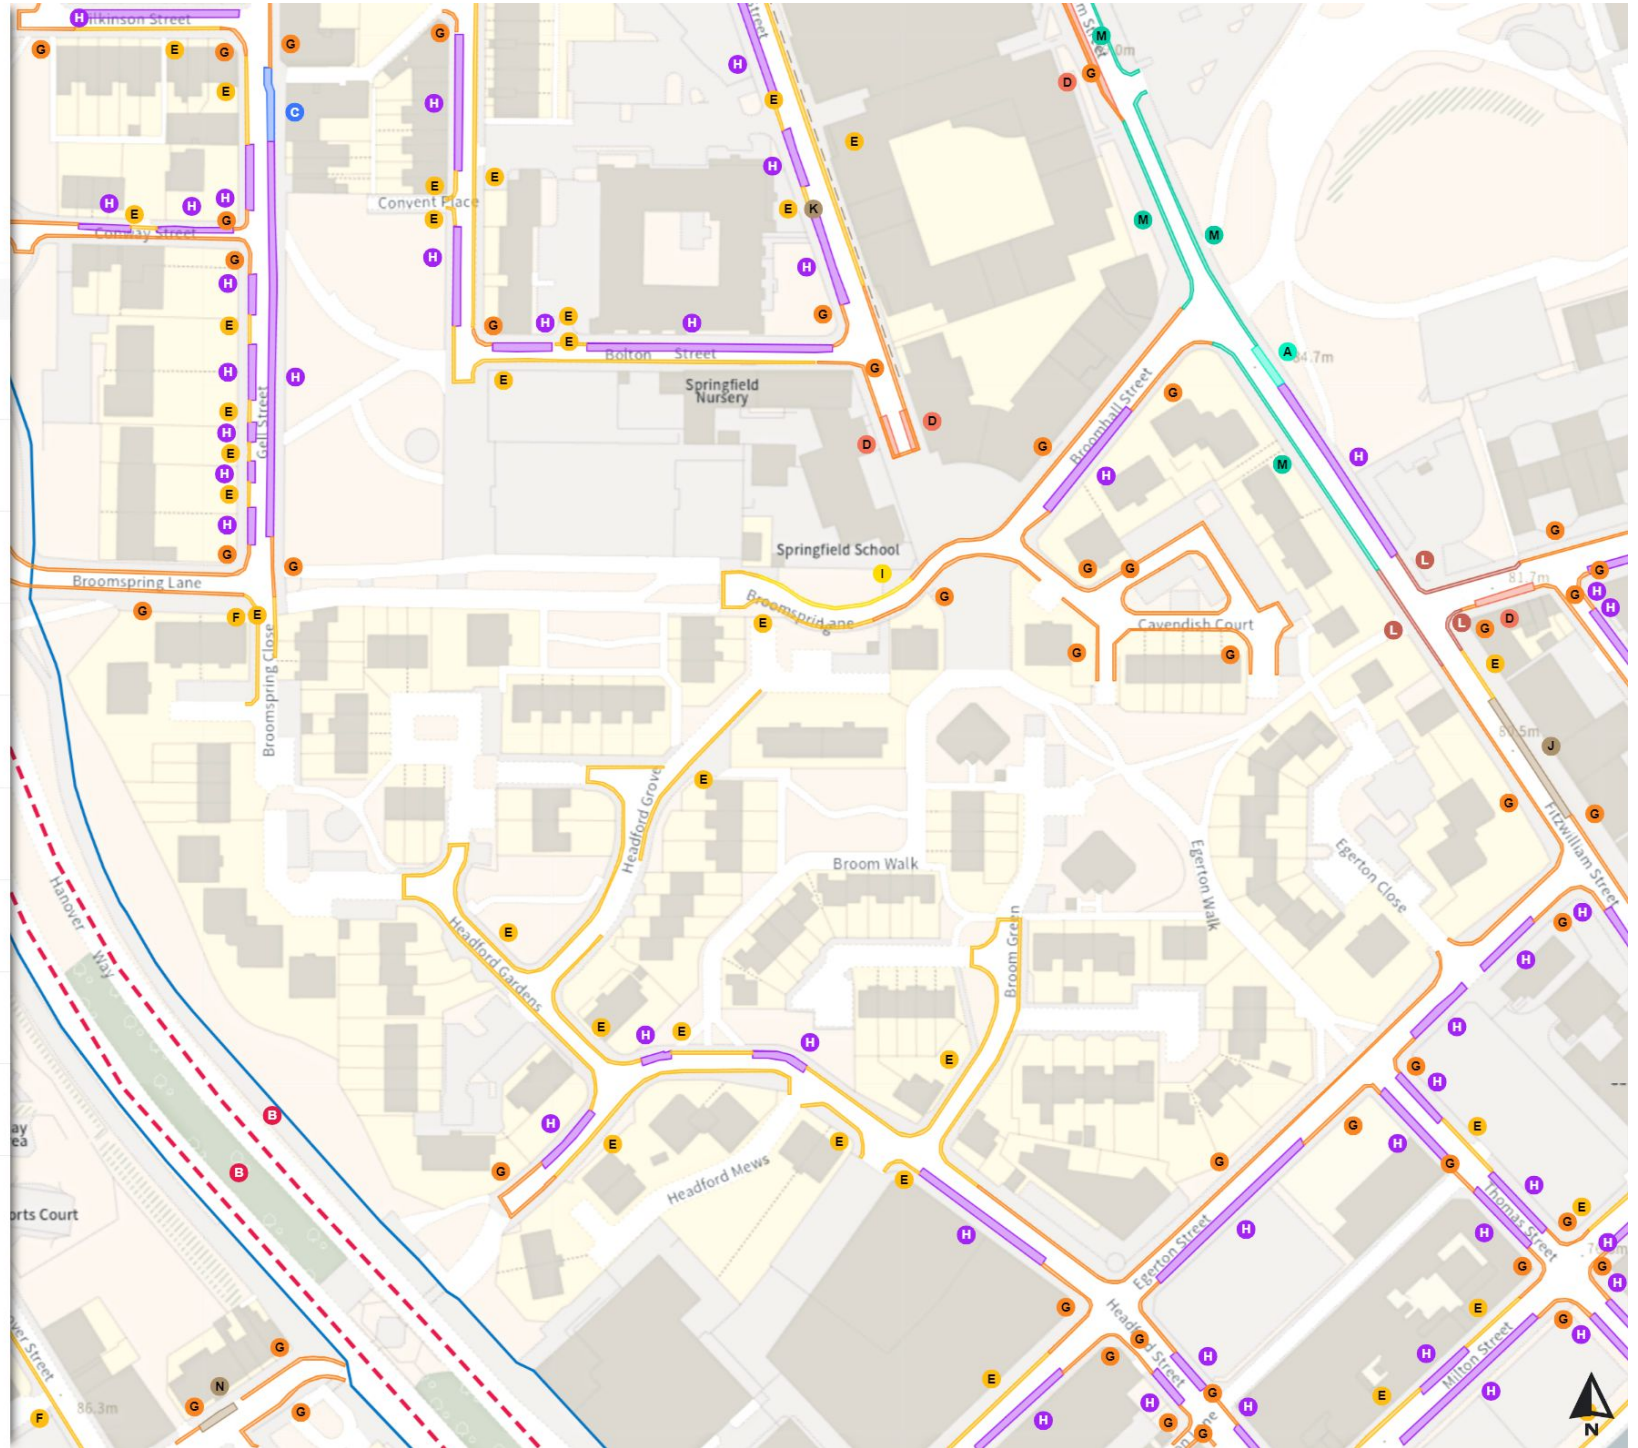

THE SHEFFIELD CITY COUNCIL (STOPPING RESTRICTIONS, WAITING RESTRICTIONS, LOADING RESTRICTIONS & PARKING PLACES) (MAP SCHEDULE) ORDER 2024

Map 377a of 794

Added

- Car club parking place
- A At all times
- - - Clearway
- B At all times
- Disabled persons' badge holders parking place
- C At all times
- Loading place
- D At all times
- No waiting
- E 08:00-20:30
- No waiting
- F Mon-Fri 08:00-18:30
- No waiting at any time
- G At all times
- Paid-for parking place
- H 08:00-20:30
- Prohibition of stopping on school entrance markings
- I At all times

0 20 40 60m

Scale: 1:1250

North-West: 434428.741, 387063.513
South-East: 434854.547, 386689.394

© Crown copyright and database rights 2024 Ordnance Survey.
You are not permitted to copy, sub-license, distribute or sell any of this data to third parties in any form. Licence number 100018816