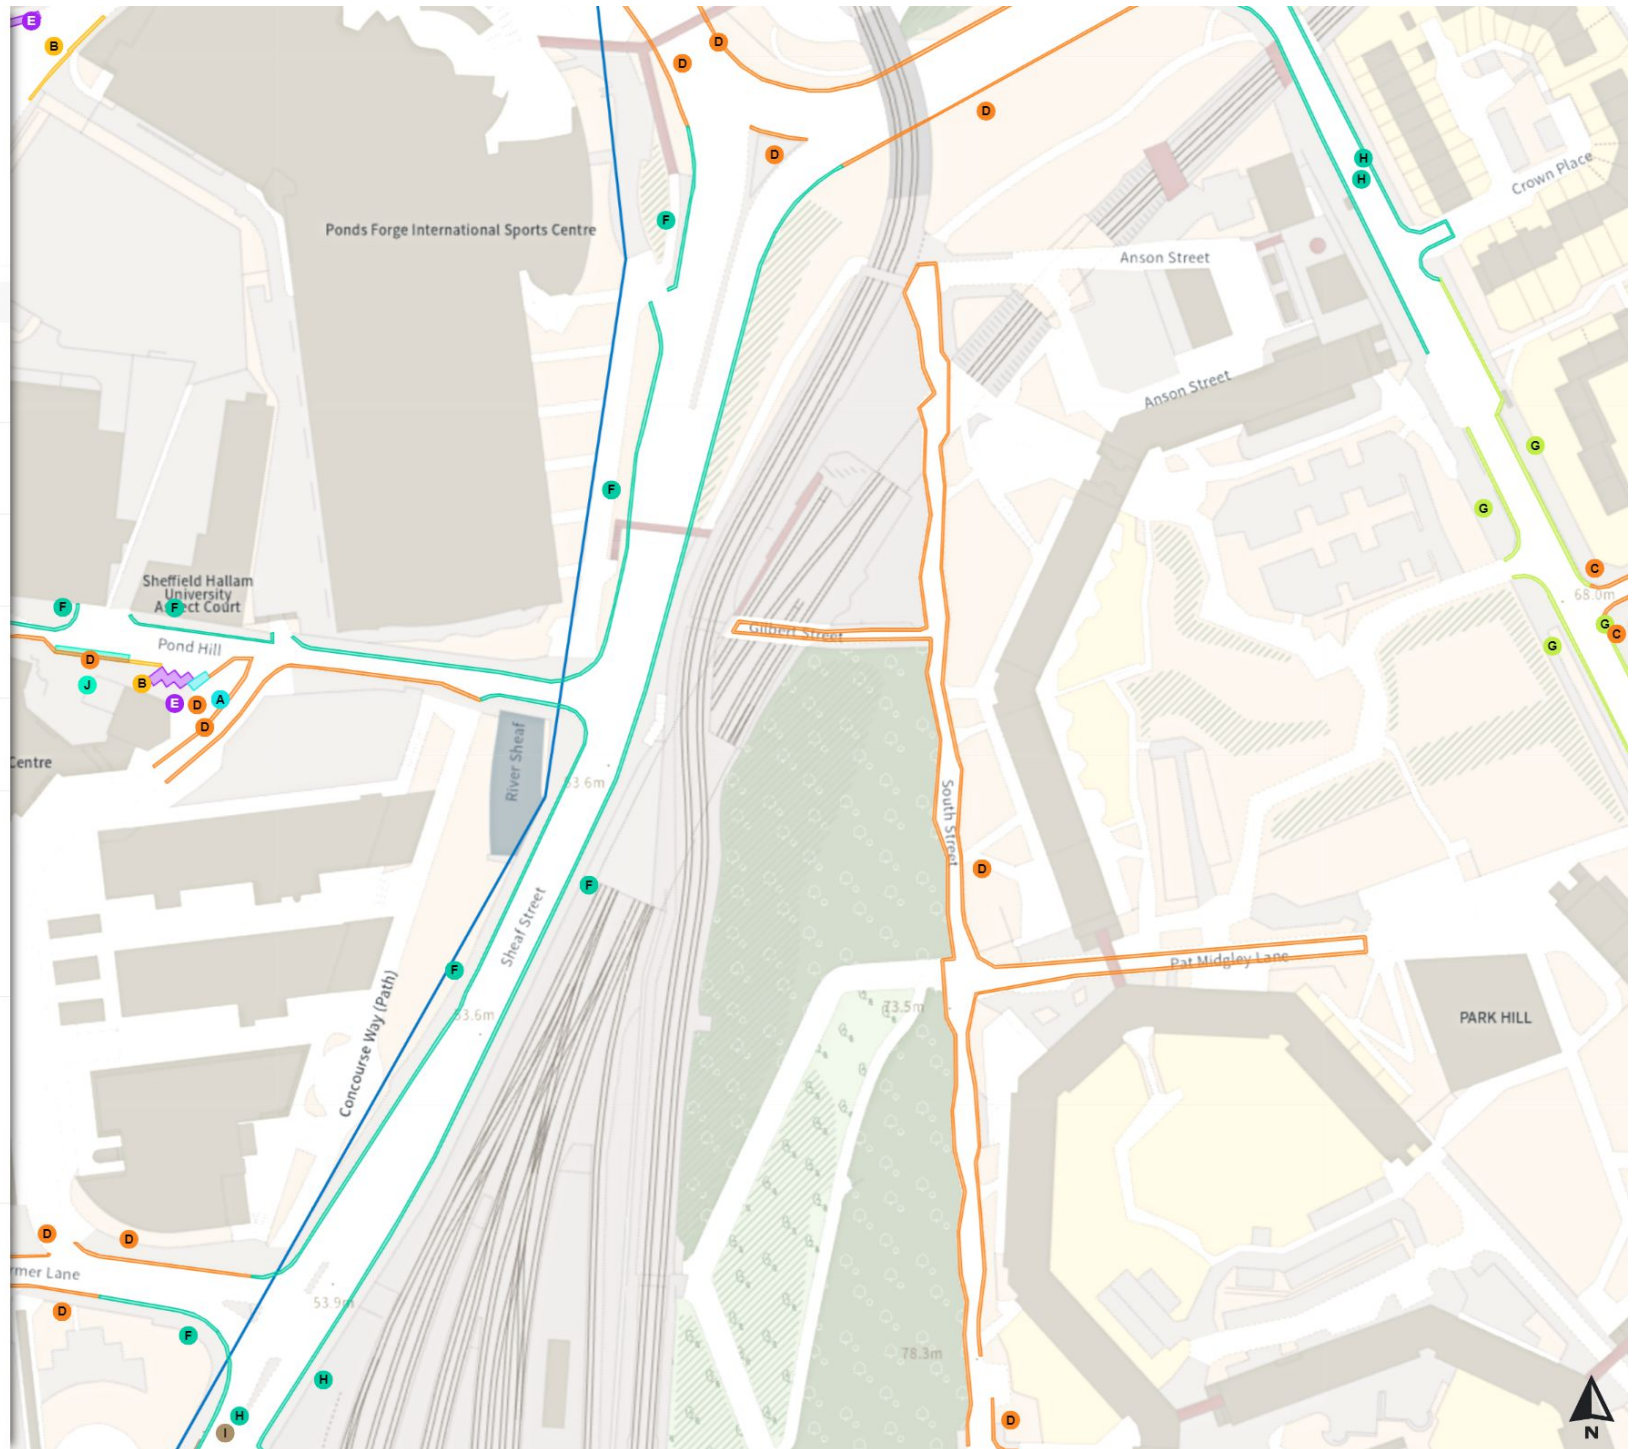

No loading

Mon-Fri 08:00-09:30 16:30-18:30

0 20 40 60m

Scale: 1:1250

North-West: 435777.184, 387442.801  
South-East: 436203.065, 387068.833

© Crown copyright and database rights 2024 Ordnance Survey.  
You are not permitted to copy, sub-license, distribute or sell any of this data to third parties in any form. Licence number 100018816