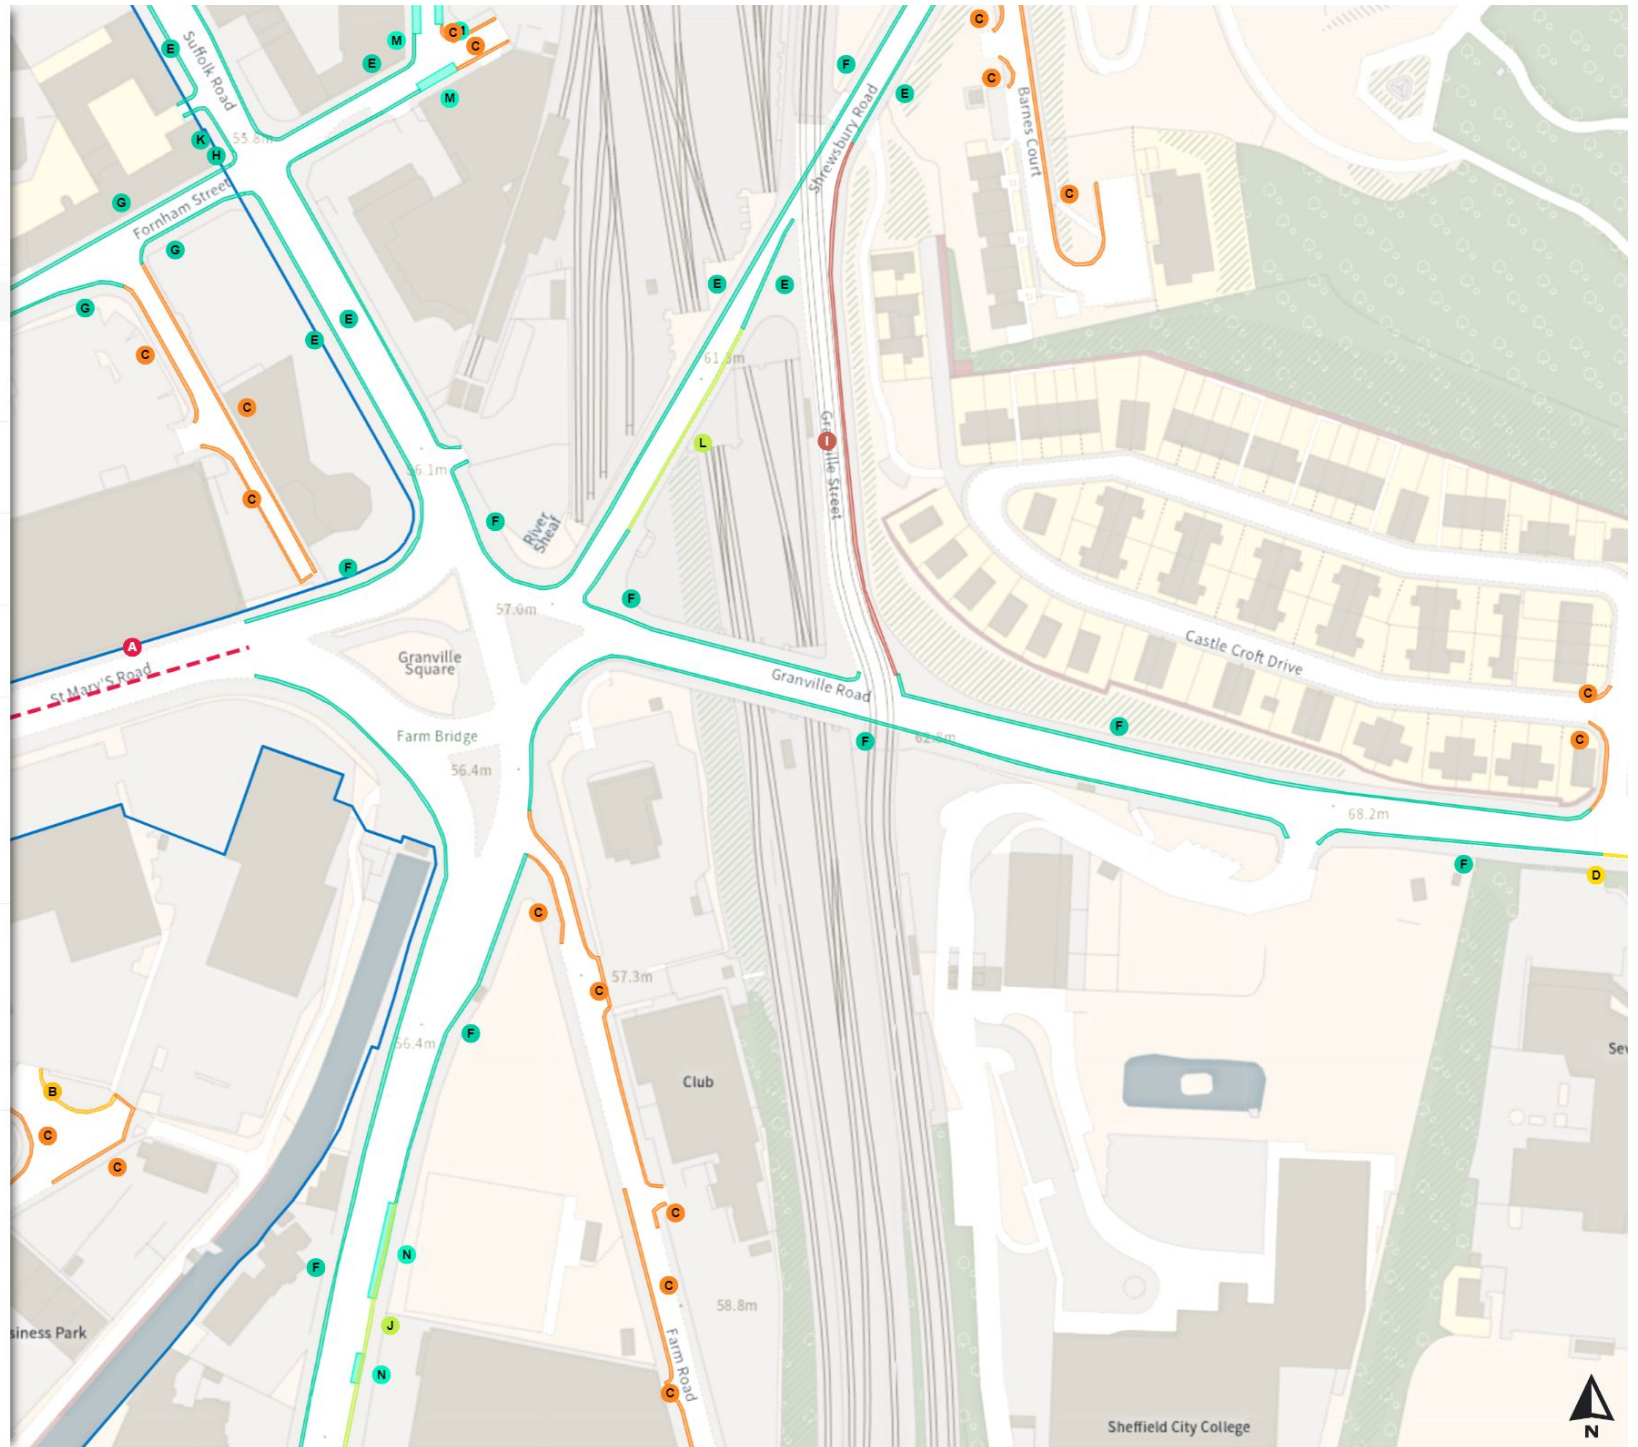

THE SHEFFIELD CITY COUNCIL (STOPPING RESTRICTIONS, WAITING RESTRICTIONS, LOADING RESTRICTIONS & PARKING PLACES) (MAP SCHEDULE) ORDER 2024

Map 408a of 794

Added

Clearway

At all times

No waiting

Mon-Sat 08:00-18:30

No waiting at any time

At all times

Prohibition of stopping on school entrance markings

At all times

Shared

No waiting at any time

At all times

No loading

Mon-Fri 08:00-09:30 16:30-18:30

Shared

No waiting at any time

At all times

No loading

Mon-Fri 07:30-09:30 16:00-18:30

0 20 40 60m

Scale: 1:1250

North-West: 435712.069, 386703.755
South-East: 436138.01, 386329.721

© Crown copyright and database rights 2024 Ordnance Survey.
You are not permitted to copy, sub-license, distribute or sell any of this data to third parties in any form. Licence number 100018816