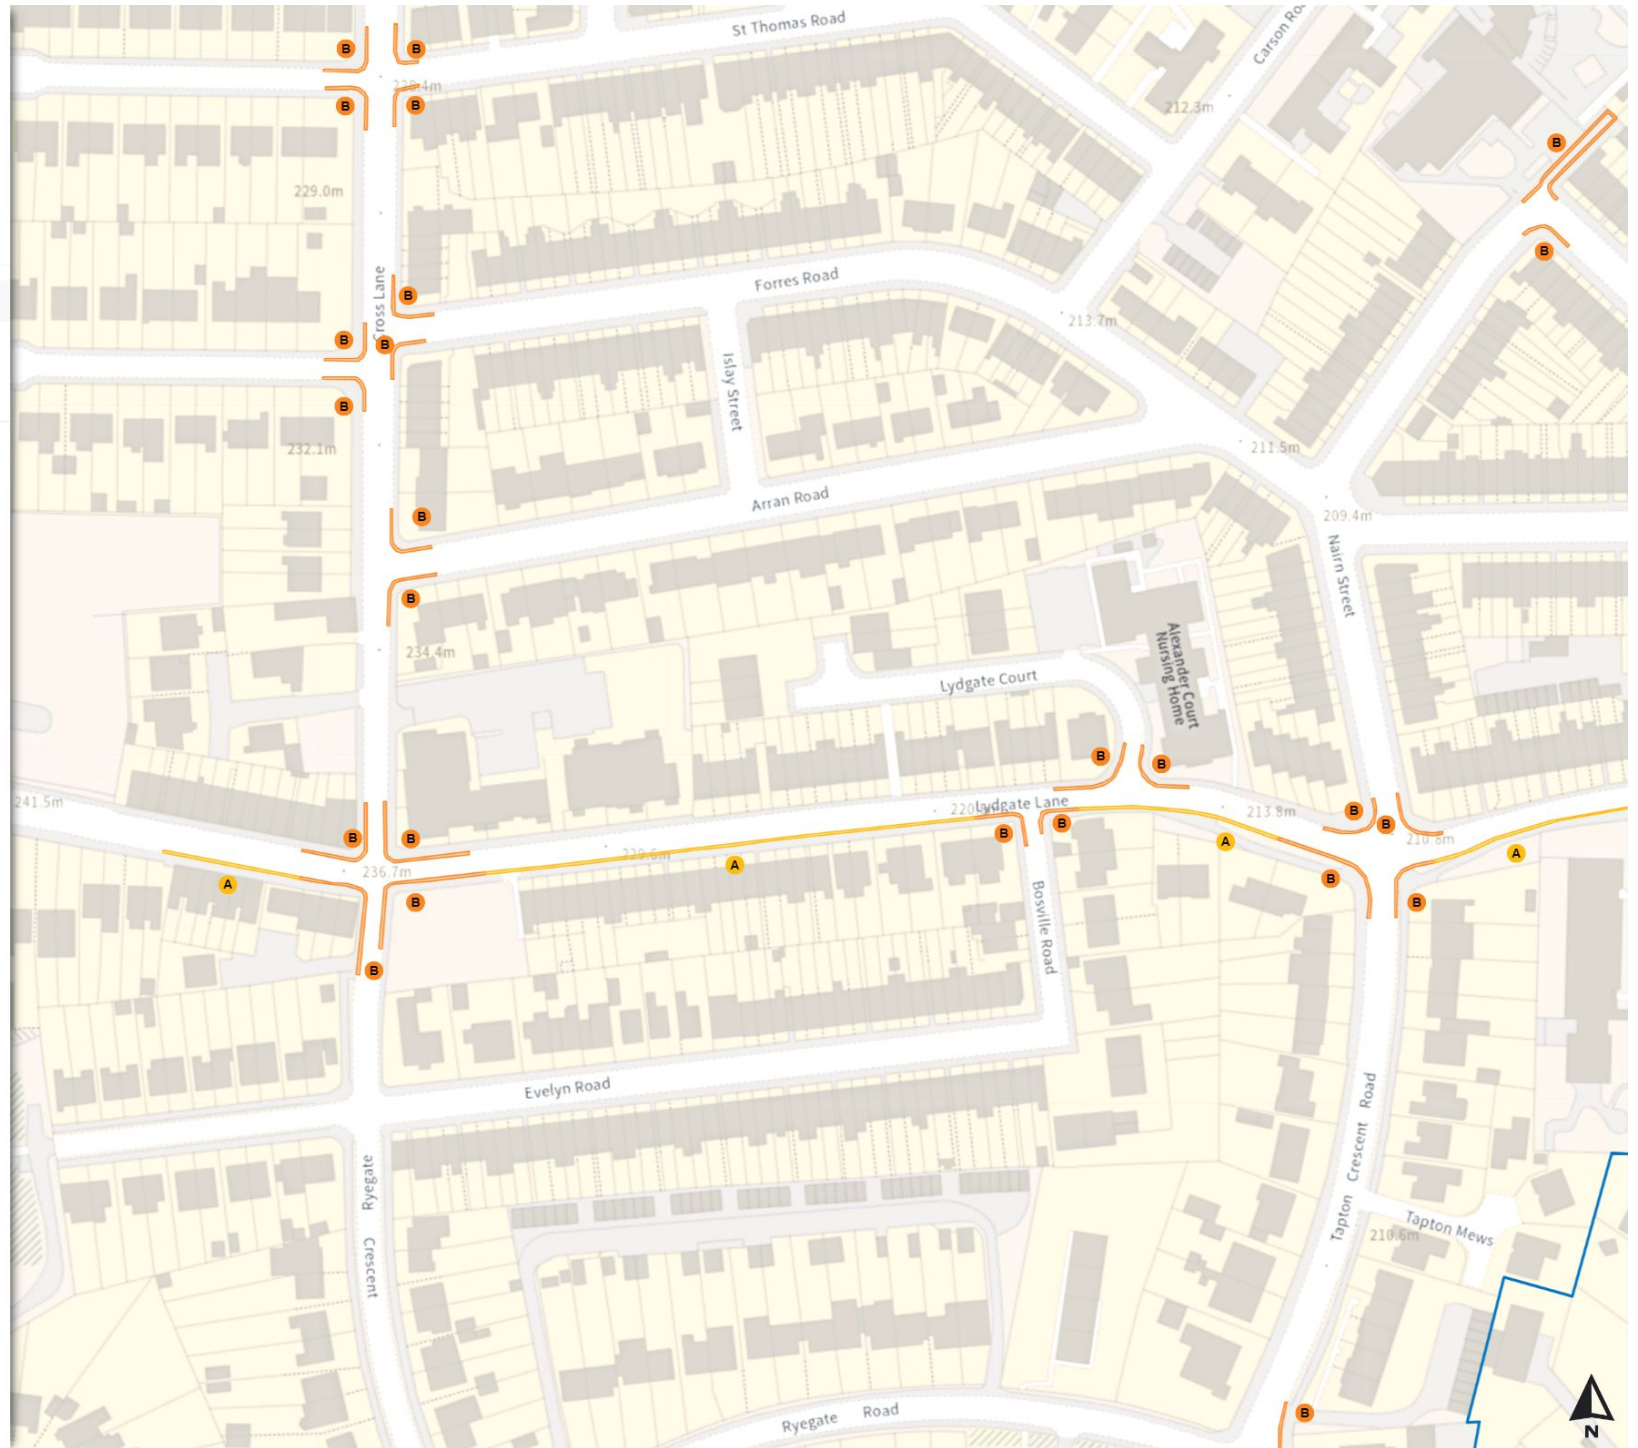

THE SHEFFIELD CITY COUNCIL (STOPPING RESTRICTIONS, WAITING RESTRICTIONS, LOADING RESTRICTIONS & PARKING PLACES) (MAP SCHEDULE) ORDER 2024

Map 348 of 794

Added

- No waiting
- A Mon-Sat 08:00-18:30
- No waiting at any time
- B At all times

0 20 40 60m

Scale: 1:1250

North-West: 432477.991, 387419.168
South-East: 432903.611, 387044.905

© Crown copyright and database rights 2024 Ordnance Survey.
You are not permitted to copy, sub-license, distribute or sell any of this data to third parties in any form. Licence number 100018816