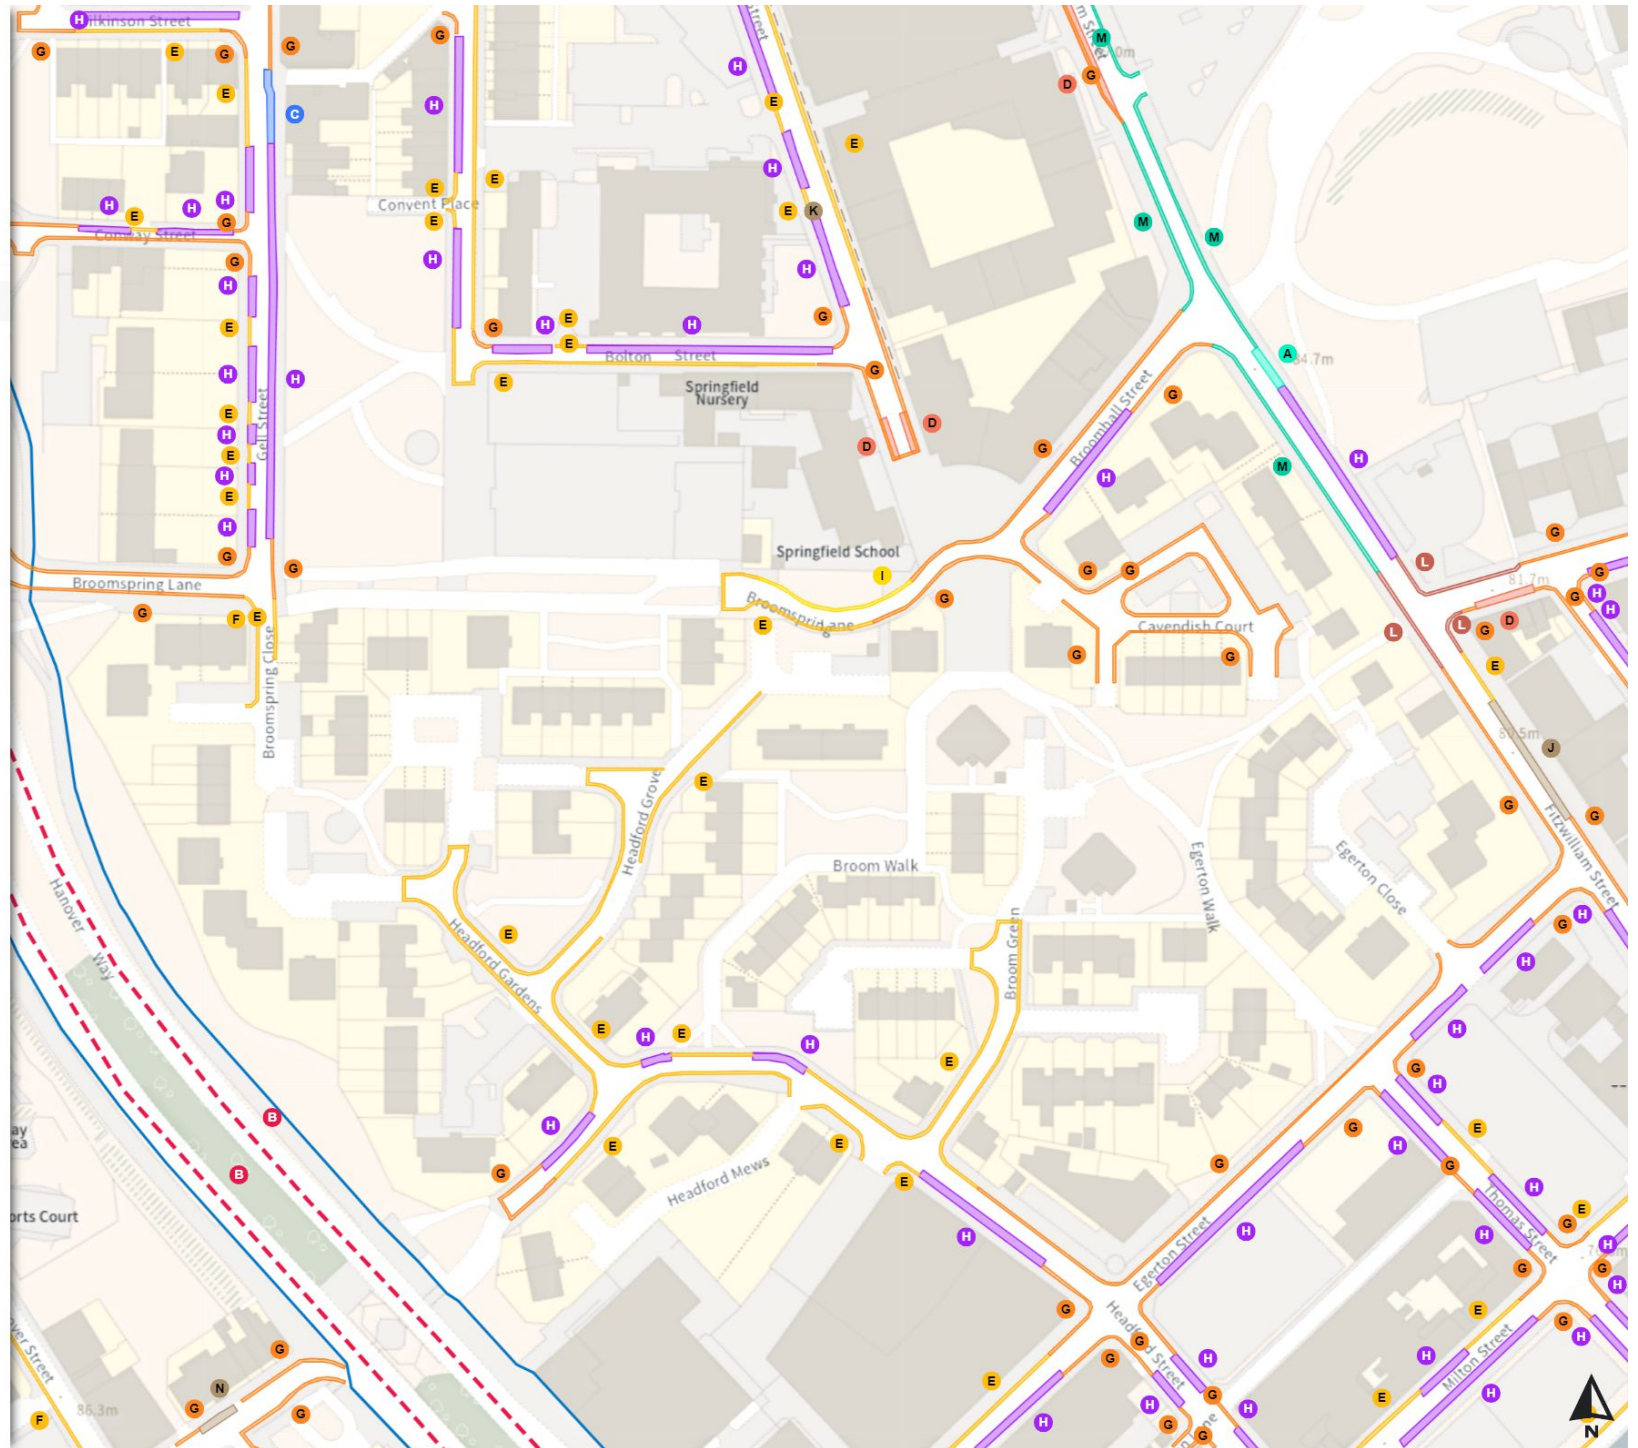

THE SHEFFIELD CITY COUNCIL (STOPPING RESTRICTIONS, WAITING RESTRICTIONS, LOADING RESTRICTIONS & PARKING PLACES) (MAP SCHEDULE) ORDER 2024

Map 377c of 794

Added

- Shared
- Free parking place
  Mon-Fri 08:00-18:30 4h 4h
- Permit holders parking place (Broomhall & The Groves)
  Mon-Fri 08:00-18:30

0 20 40 60m

Scale: 1:1250

North-West: 434428.741, 387063.513
South-East: 434854.547, 386689.394

© Crown copyright and database rights 2024 Ordnance Survey.
You are not permitted to copy, sub-license, distribute or sell any of this data to third parties in any form. Licence number 100018816