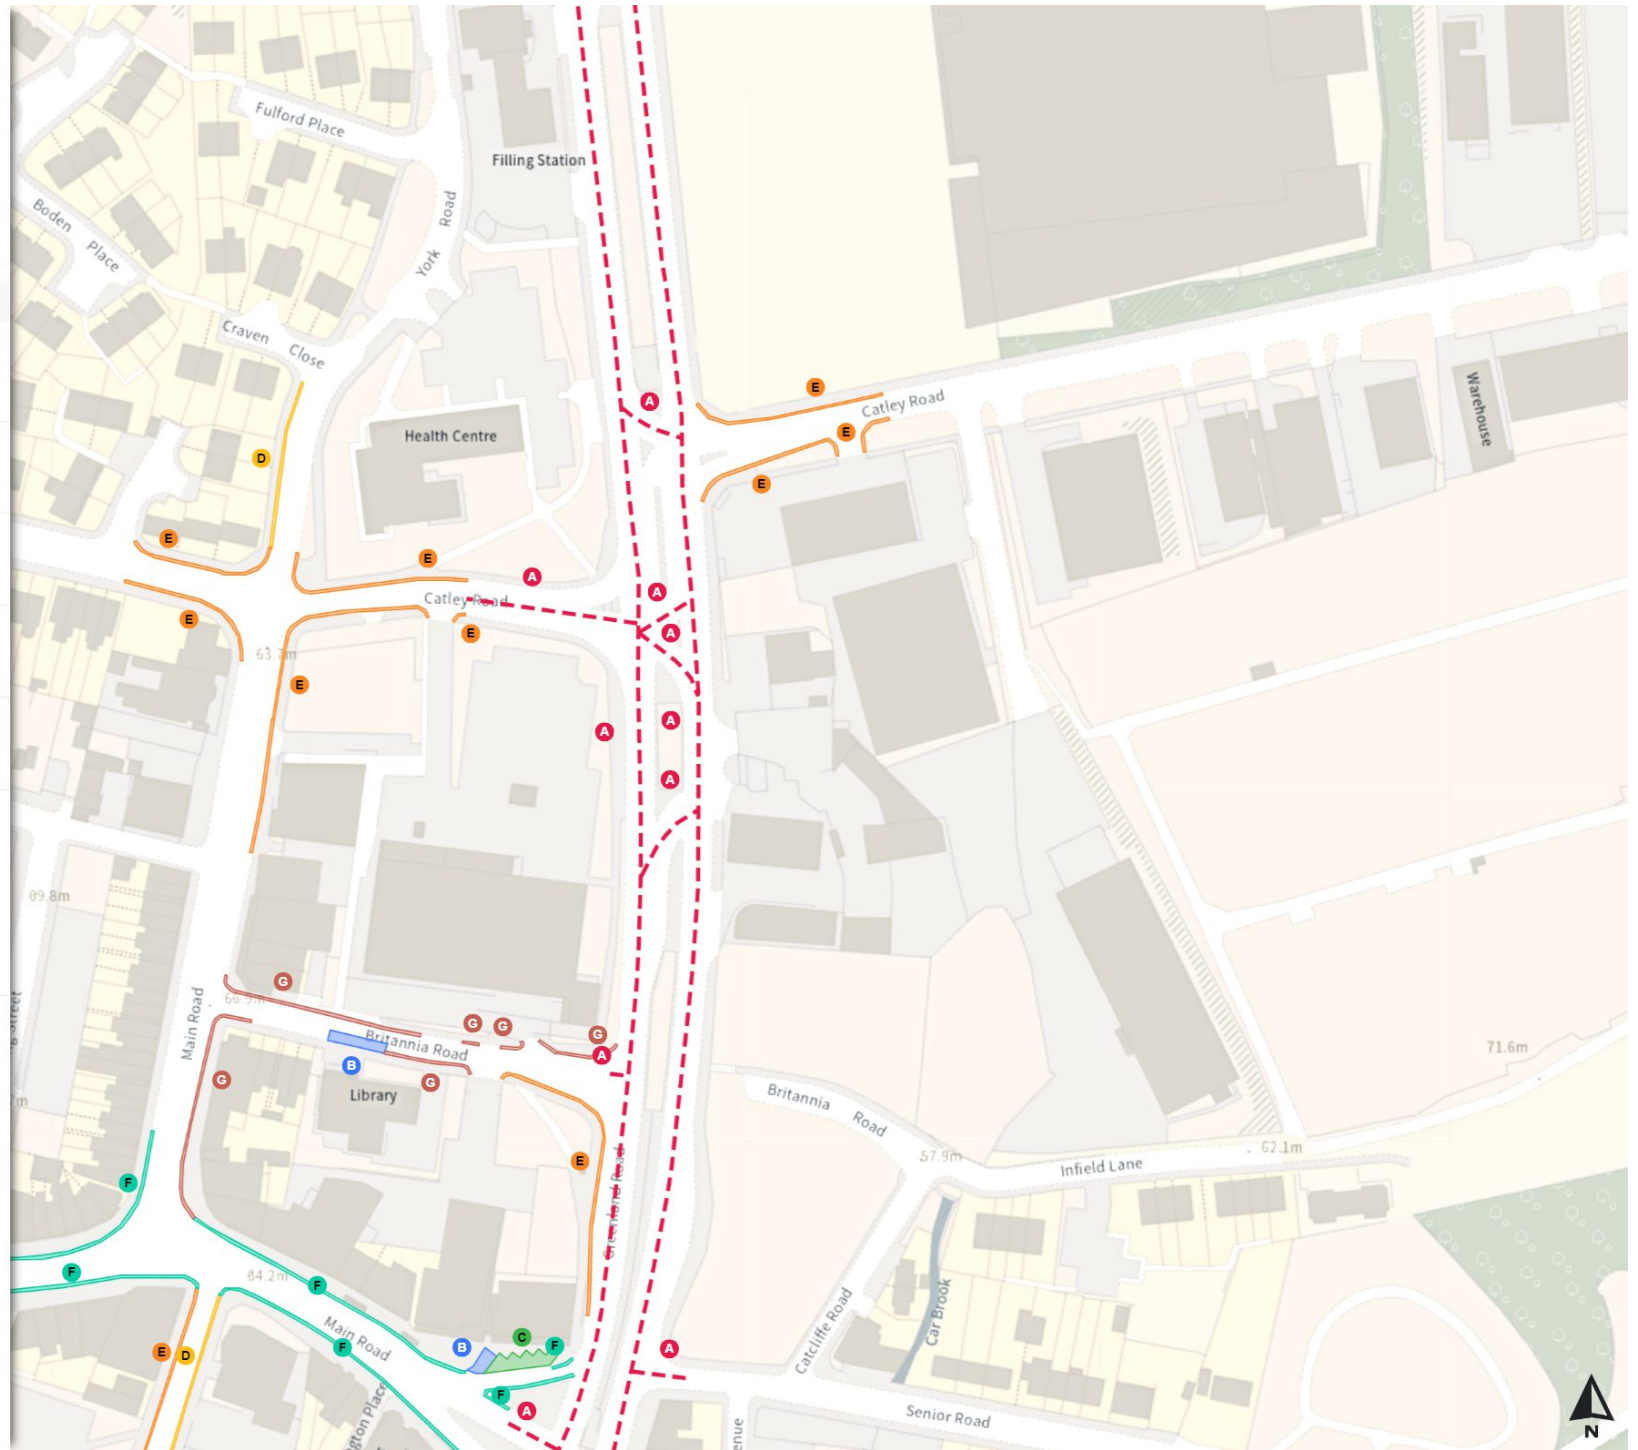

THE SHEFFIELD CITY COUNCIL (STOPPING RESTRICTIONS, WAITING RESTRICTIONS, LOADING RESTRICTIONS & PARKING PLACES) (MAP SCHEDULE) ORDER 2024

Map 325 of 794

Added

- **Clearway**
  - A At all times
- **Disabled persons' badge holders parking place**
  - B At all times
- **Free parking place**
  - C Mon-Sat 08:00-18:30 1h 3h
- **No waiting**
  - D Mon-Sat 08:00-18:30
- **No waiting at any time**
  - E At all times
- **Shared**
  - F No waiting at any time At all times
  - F No loading Mon-Fri 08:00-09:30 16:00-18:30
- **Shared**
  - G No waiting at any time At all times
  - G No loading at any time At all times

0 20 40 60m

Scale: 1:1250

North-West: 439209.446, 388208.627
South-East: 439635.533, 387835.024

© Crown copyright and database rights 2024 Ordnance Survey. You are not permitted to copy, sub-license, distribute or sell any of this data to third parties in any form. Licence number 100018816