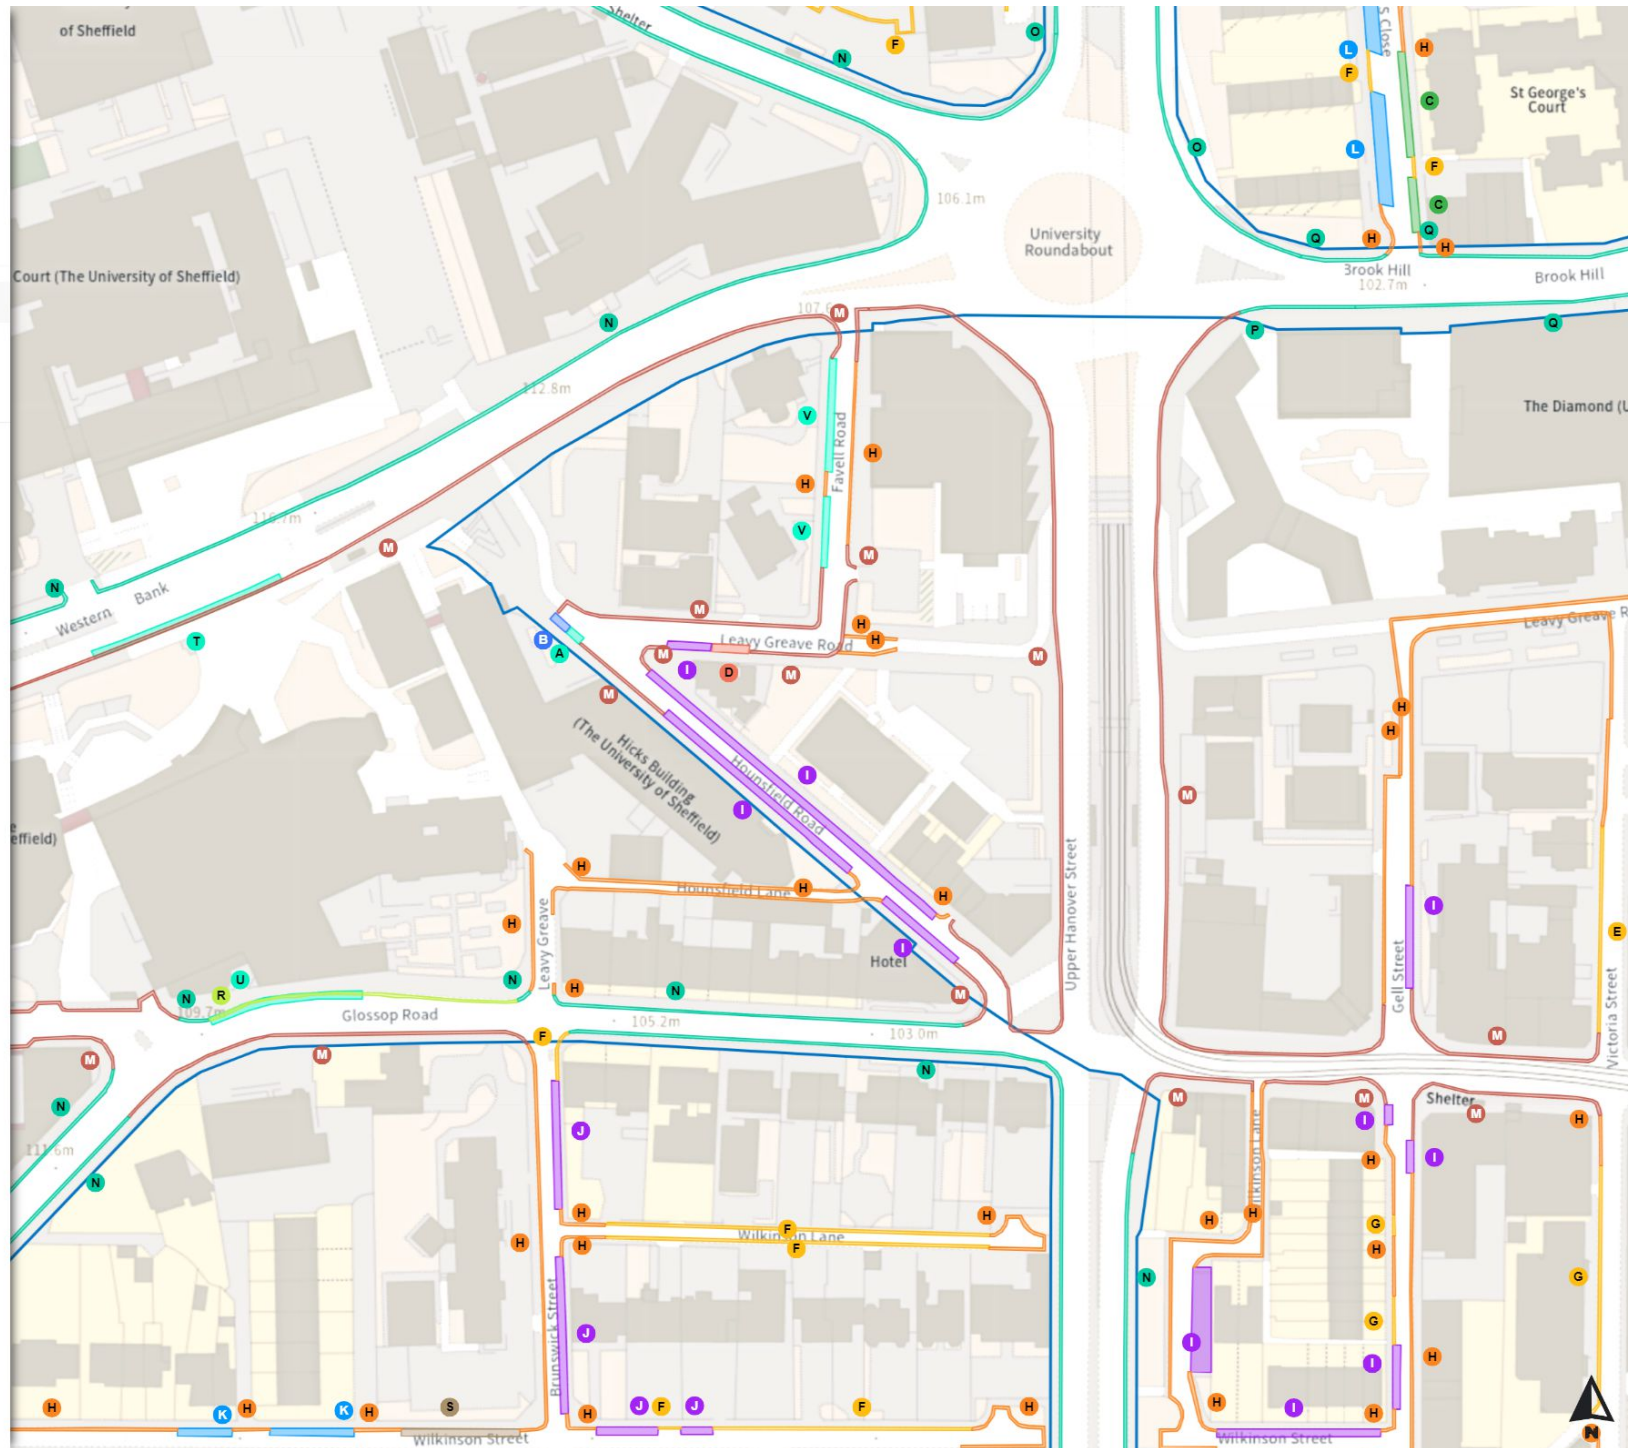

Voucher Parking Place

At all times

Scale: 1:1250

North-West: 434127.589, 387430.698  
South-East: 434553.339, 387056.582

© Crown copyright and database rights 2024 Ordnance Survey.  
You are not permitted to copy, sub-license, distribute or sell any of this data to third parties in any form. Licence number 100018816