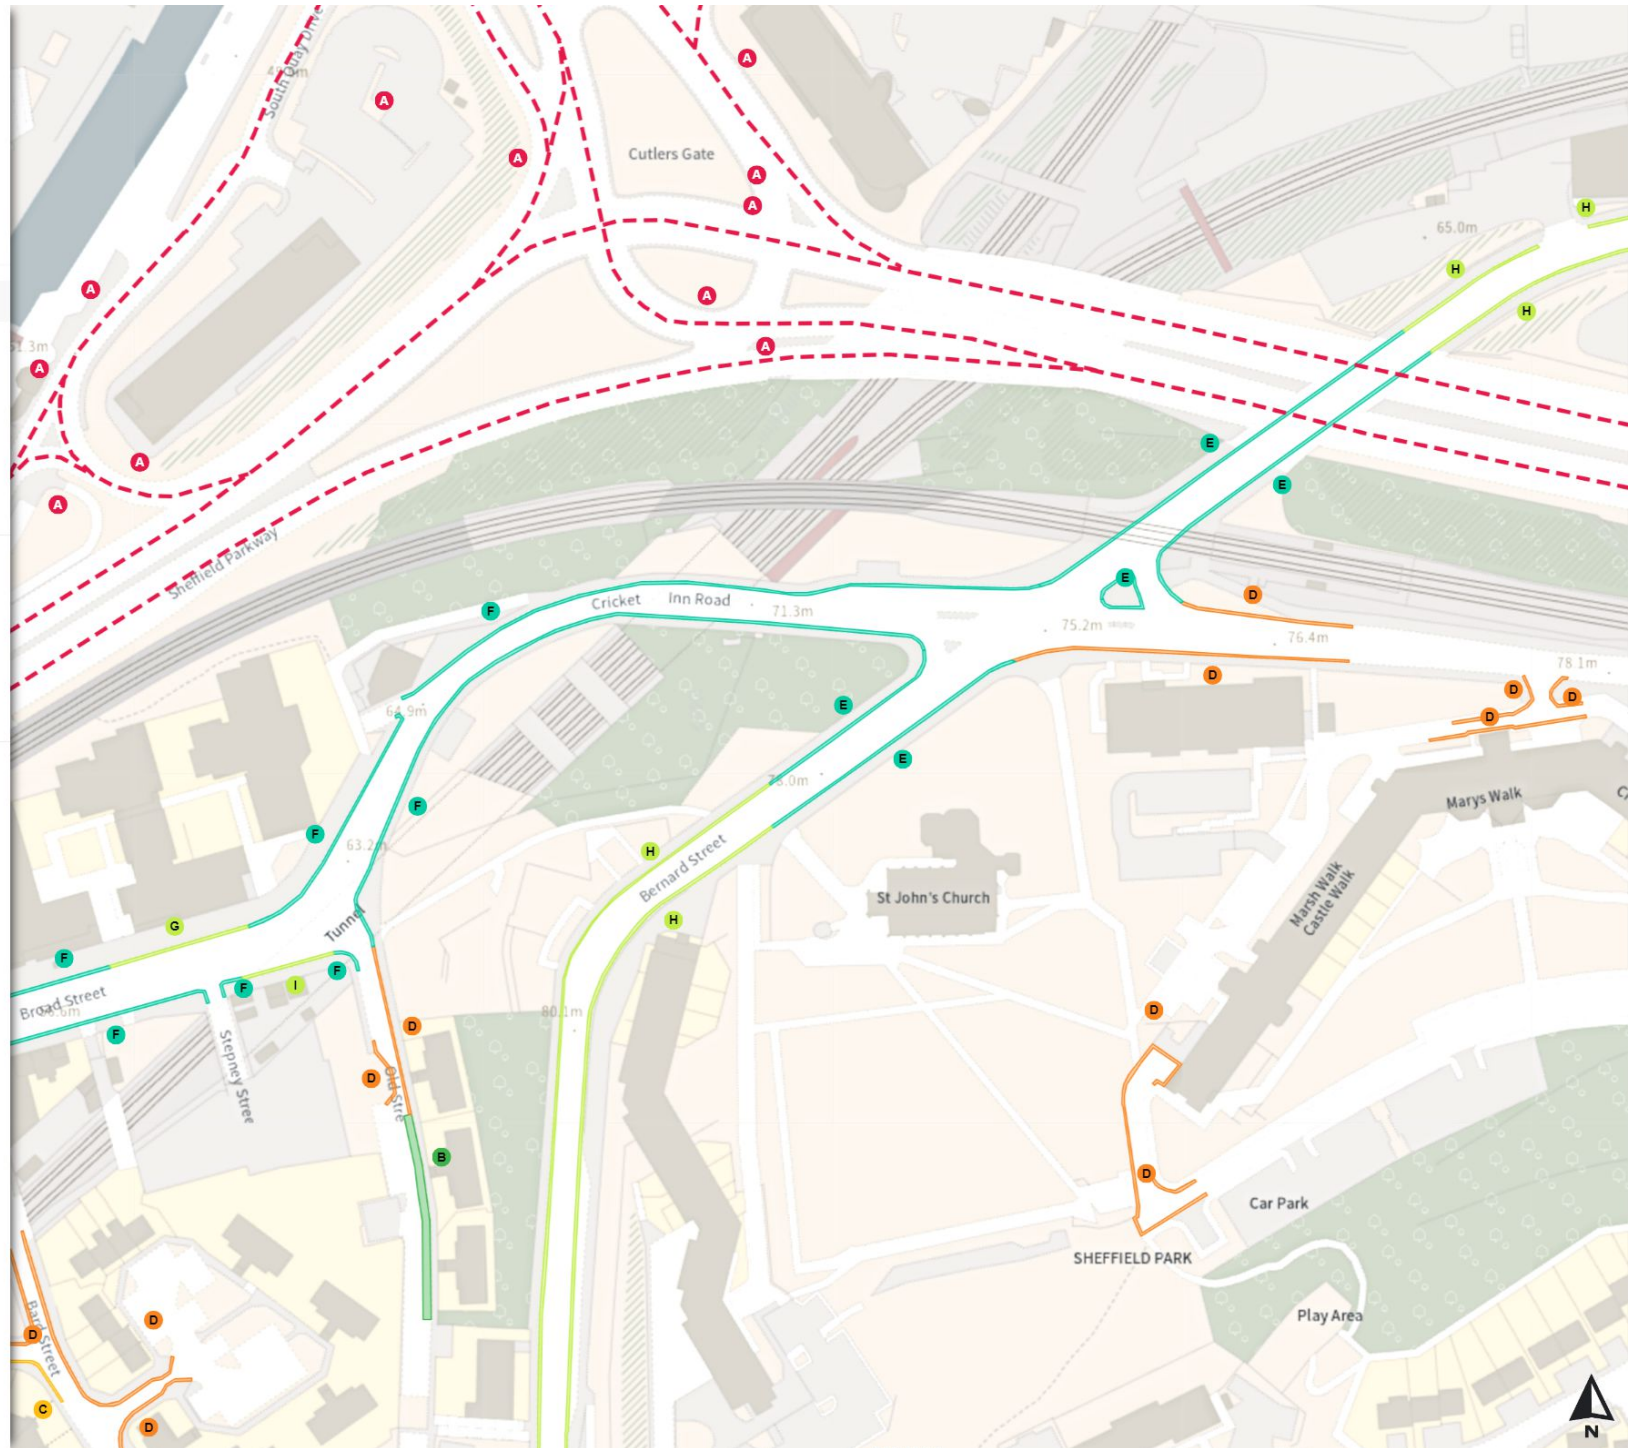

THE SHEFFIELD CITY COUNCIL (STOPPING RESTRICTIONS, WAITING RESTRICTIONS, LOADING RESTRICTIONS & PARKING PLACES) (MAP SCHEDULE) ORDER 2024

Map 336b of 794

Added

- **Shared**
- **G No waiting**
  Mon-Sat 08:00-18:30
- **G No loading**
  Mon-Fri 07:30-09:30 16:00-18:30
- **Shared**
- **H No waiting**
  Mon-Fri 08:00-09:30 16:30-18:30
- **H No loading**
  Mon-Fri 08:00-09:30 16:30-18:30
- **Shared**
- **I No waiting**
  Mon-Fri 07:30-09:30 16:00-18:30
- **I No loading**
  Mon-Fri 07:30-09:30 16:00-18:30

0 20 40 60m

Scale: 1:1250

North-West: 436176.875, 387815.324
South-East: 436602.754, 387441.142

© Crown copyright and database rights 2024 Ordnance Survey.
You are not permitted to copy, sub-license, distribute or sell any of this data to third parties in any form. Licence number 100018816