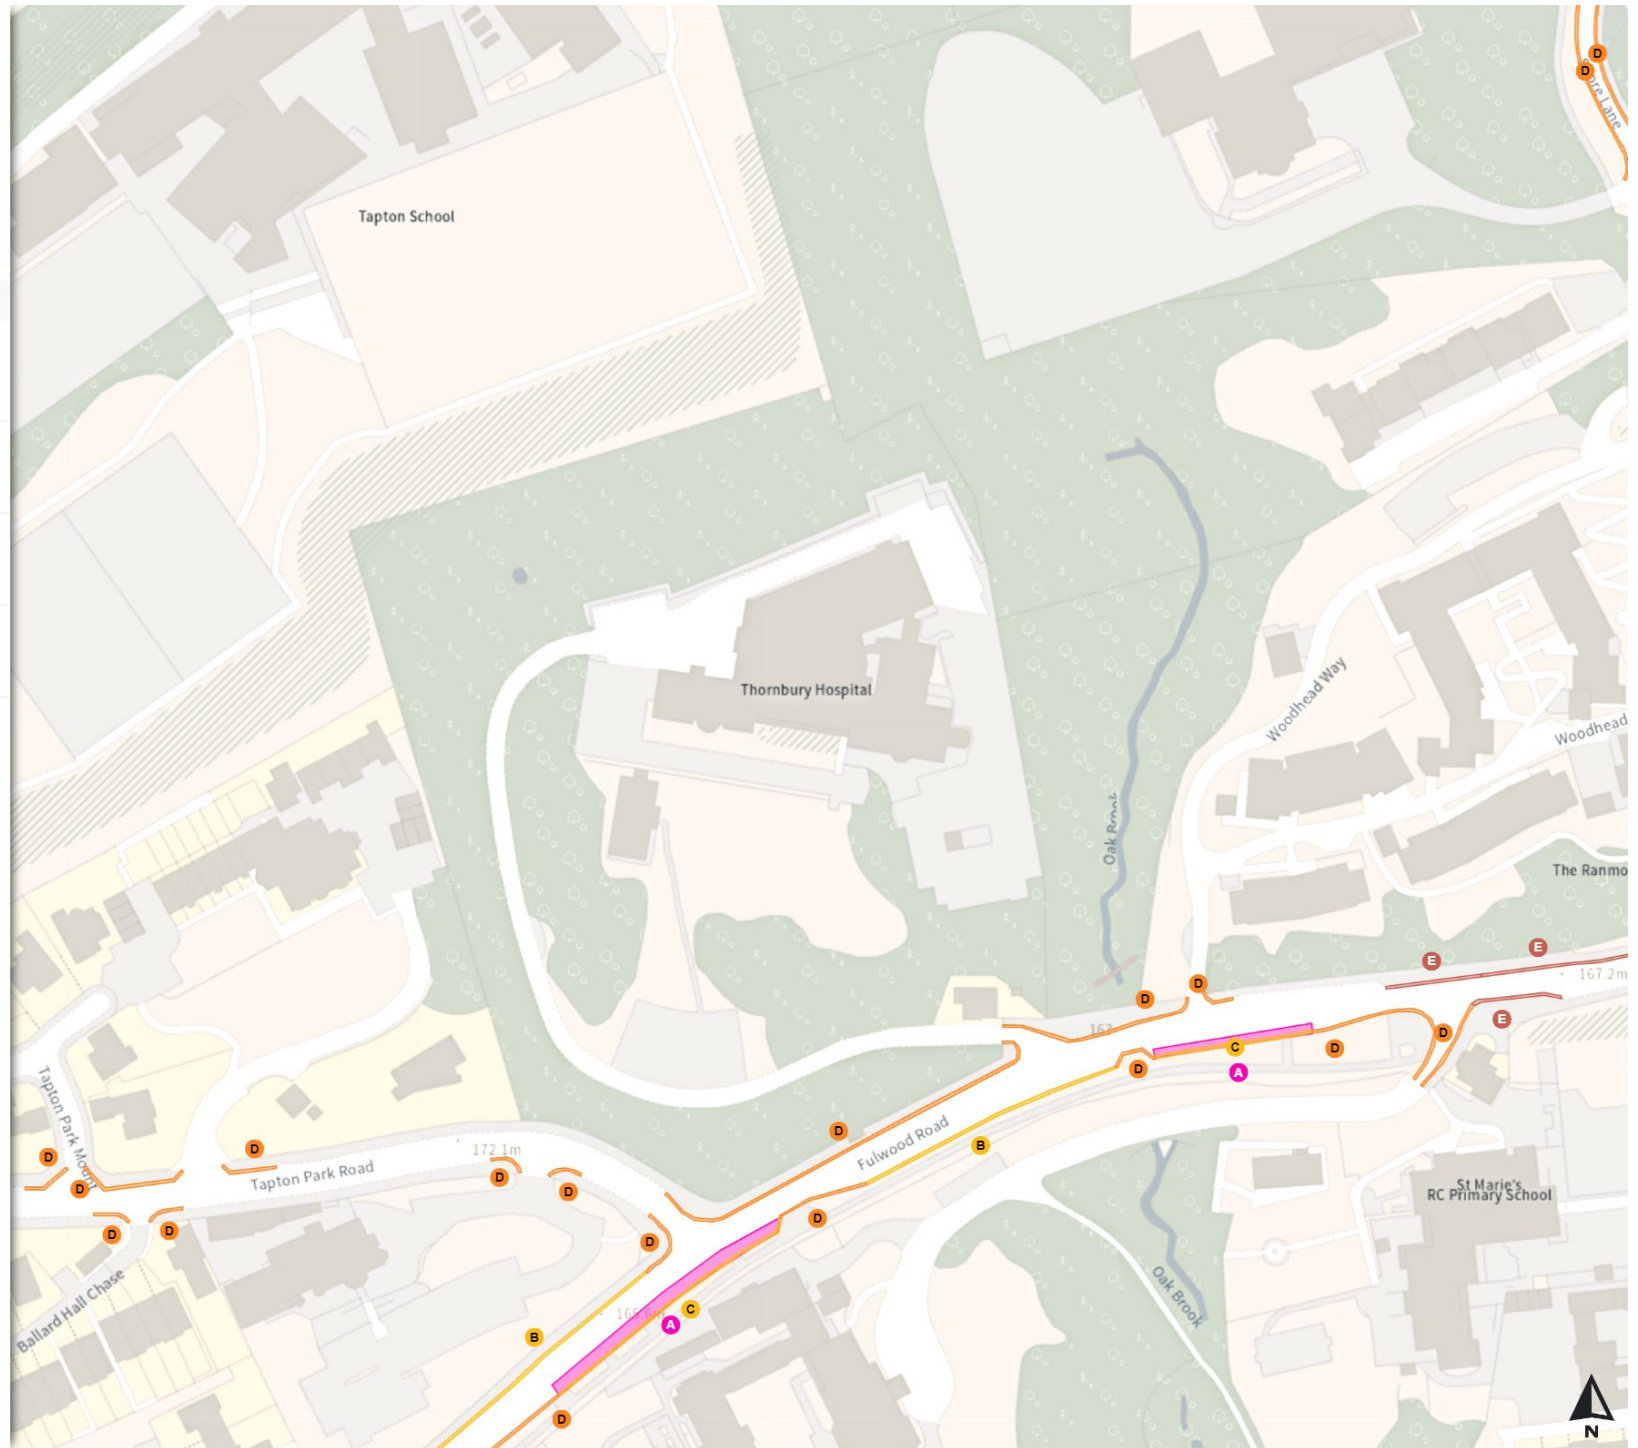

At all times

No loading at any time

At all times

0 20 40 60m

Scale: 1:1250

North-West: 431999.988, 386677.383  
South-East: 432425.635, 386303.018

© Crown copyright and database rights 2024 Ordnance Survey.  
You are not permitted to copy, sub-license, distribute or sell any of this data to third parties in any form. Licence number 100018816