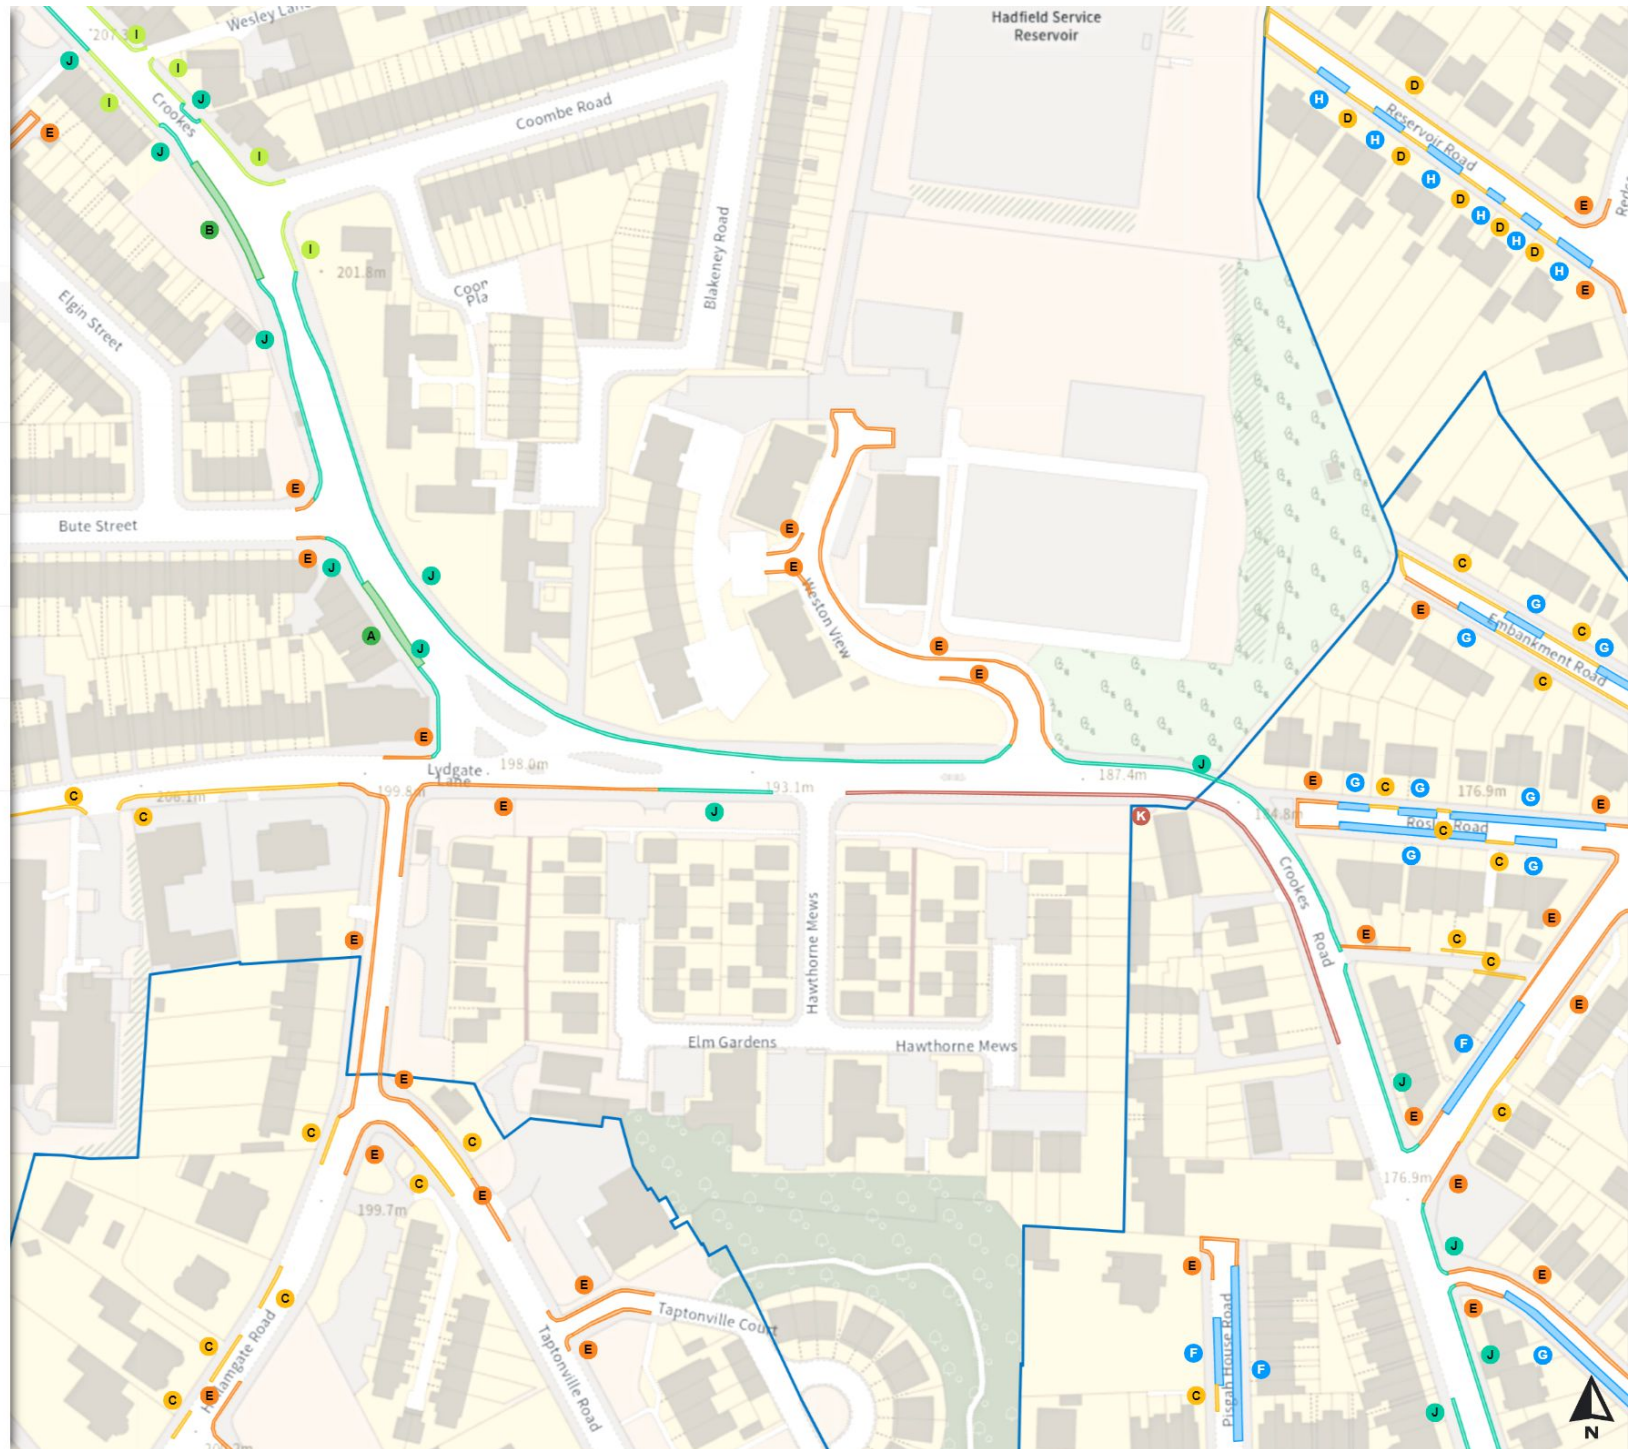

North-West: 432890.302, 387421.997  
South-East: 433315.954, 387047.77

© Crown copyright and database rights 2024 Ordnance Survey.  
You are not permitted to copy, sub-license, distribute or sell any of this data to third parties in any form. Licence number 100018816