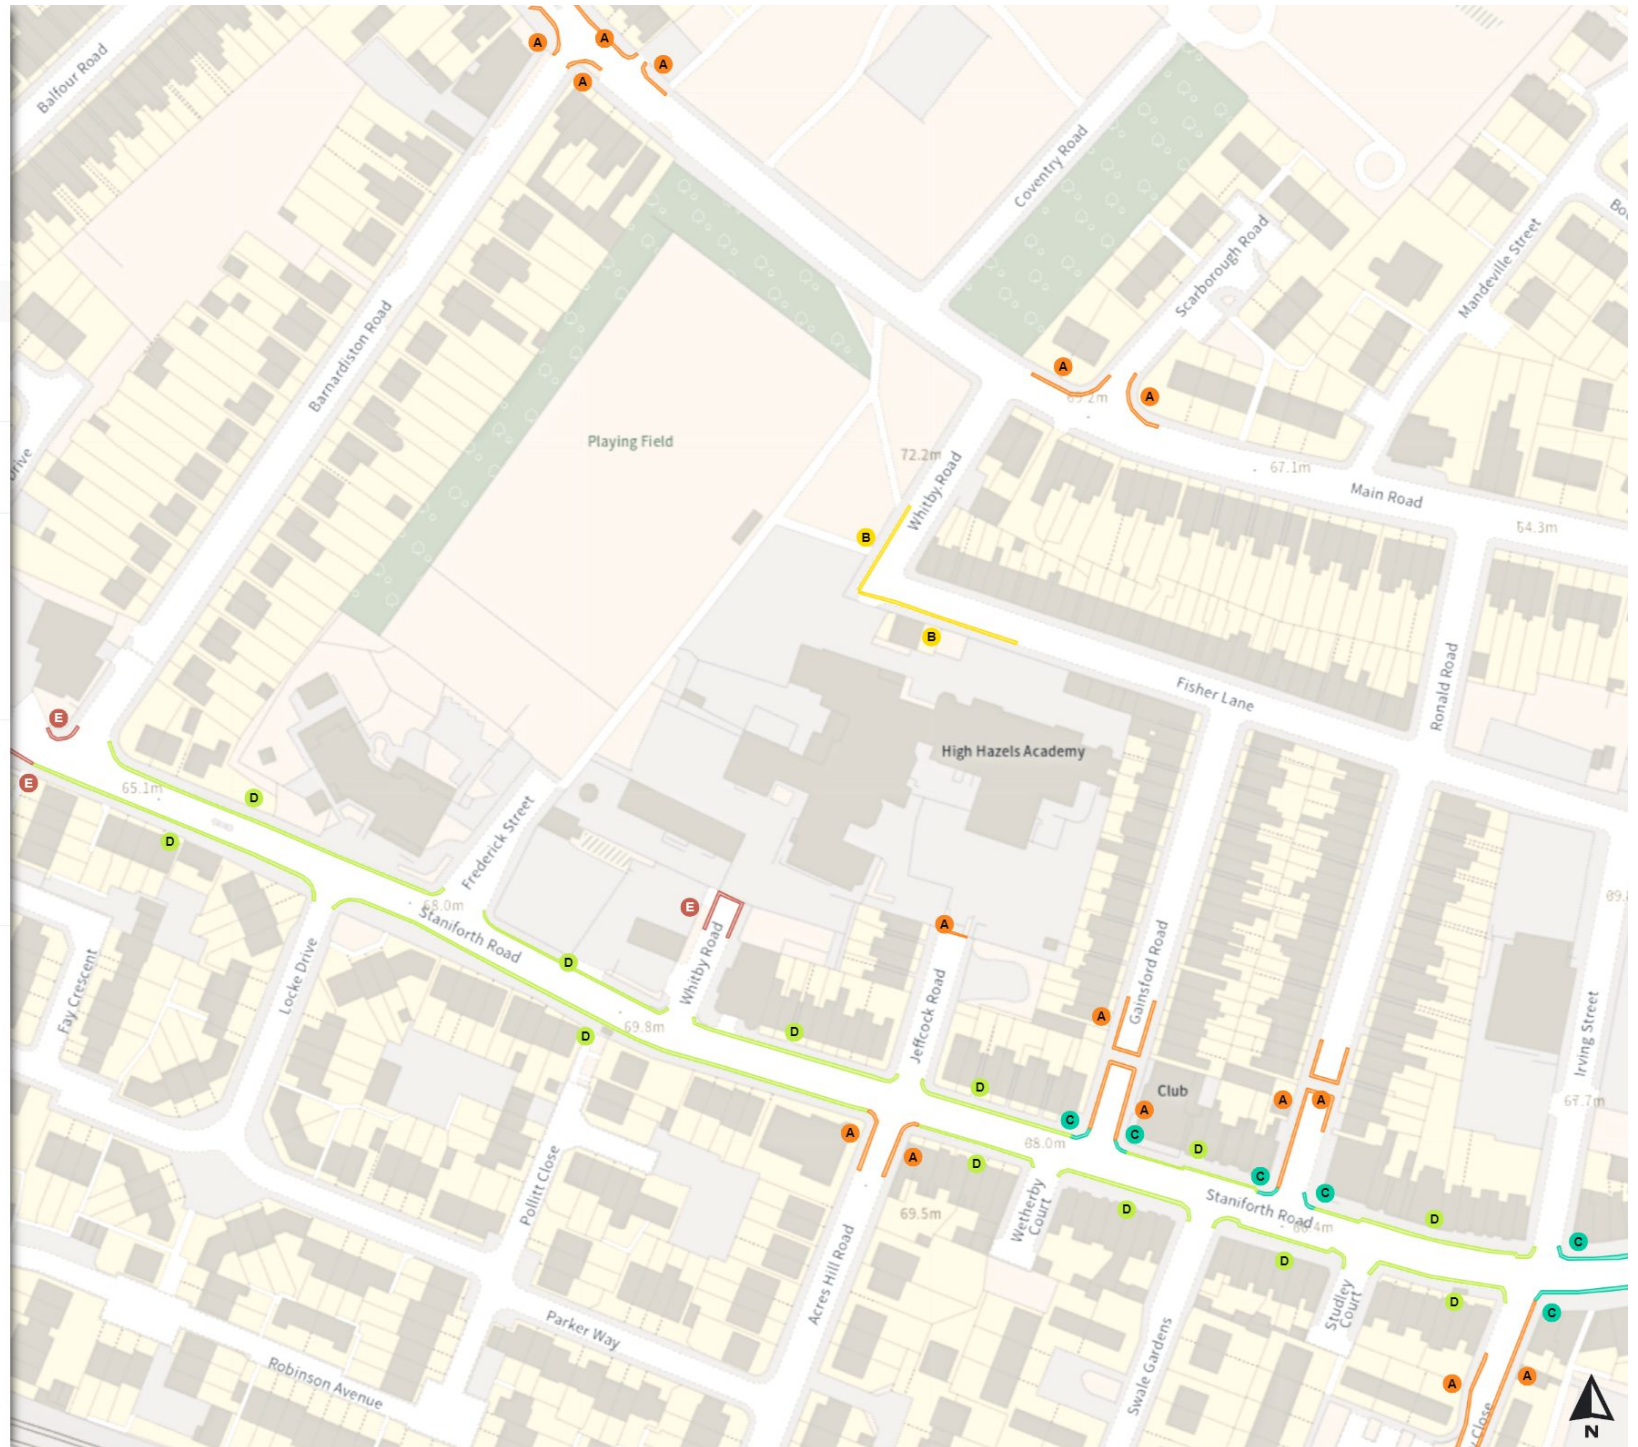

THE SHEFFIELD CITY COUNCIL (STOPPING RESTRICTIONS, WAITING RESTRICTIONS, LOADING RESTRICTIONS & PARKING PLACES) (MAP SCHEDULE) ORDER 2024

Map 324 of 794

Added

No waiting at any time

At all times

Prohibition of stopping on school entrance markings

At all times

Shared

No waiting at any time

At all times

No loading

Mon-Fri 08:00-09:30 16:00-18:30

Shared

No waiting

Mon-Fri 08:00-09:30 16:00-18:30

No loading

Mon-Fri 08:00-09:30 16:00-18:30

Shared

No waiting at any time

At all times

No loading at any time

At all times

0 20 40 60m

Scale: 1:1250

North-West: 438797.202, 388205.25
South-East: 439223.256, 387831.61

© Crown copyright and database rights 2024 Ordnance Survey.
You are not permitted to copy, sub-license, distribute or sell any of this data to third parties in any form. Licence number 100018816