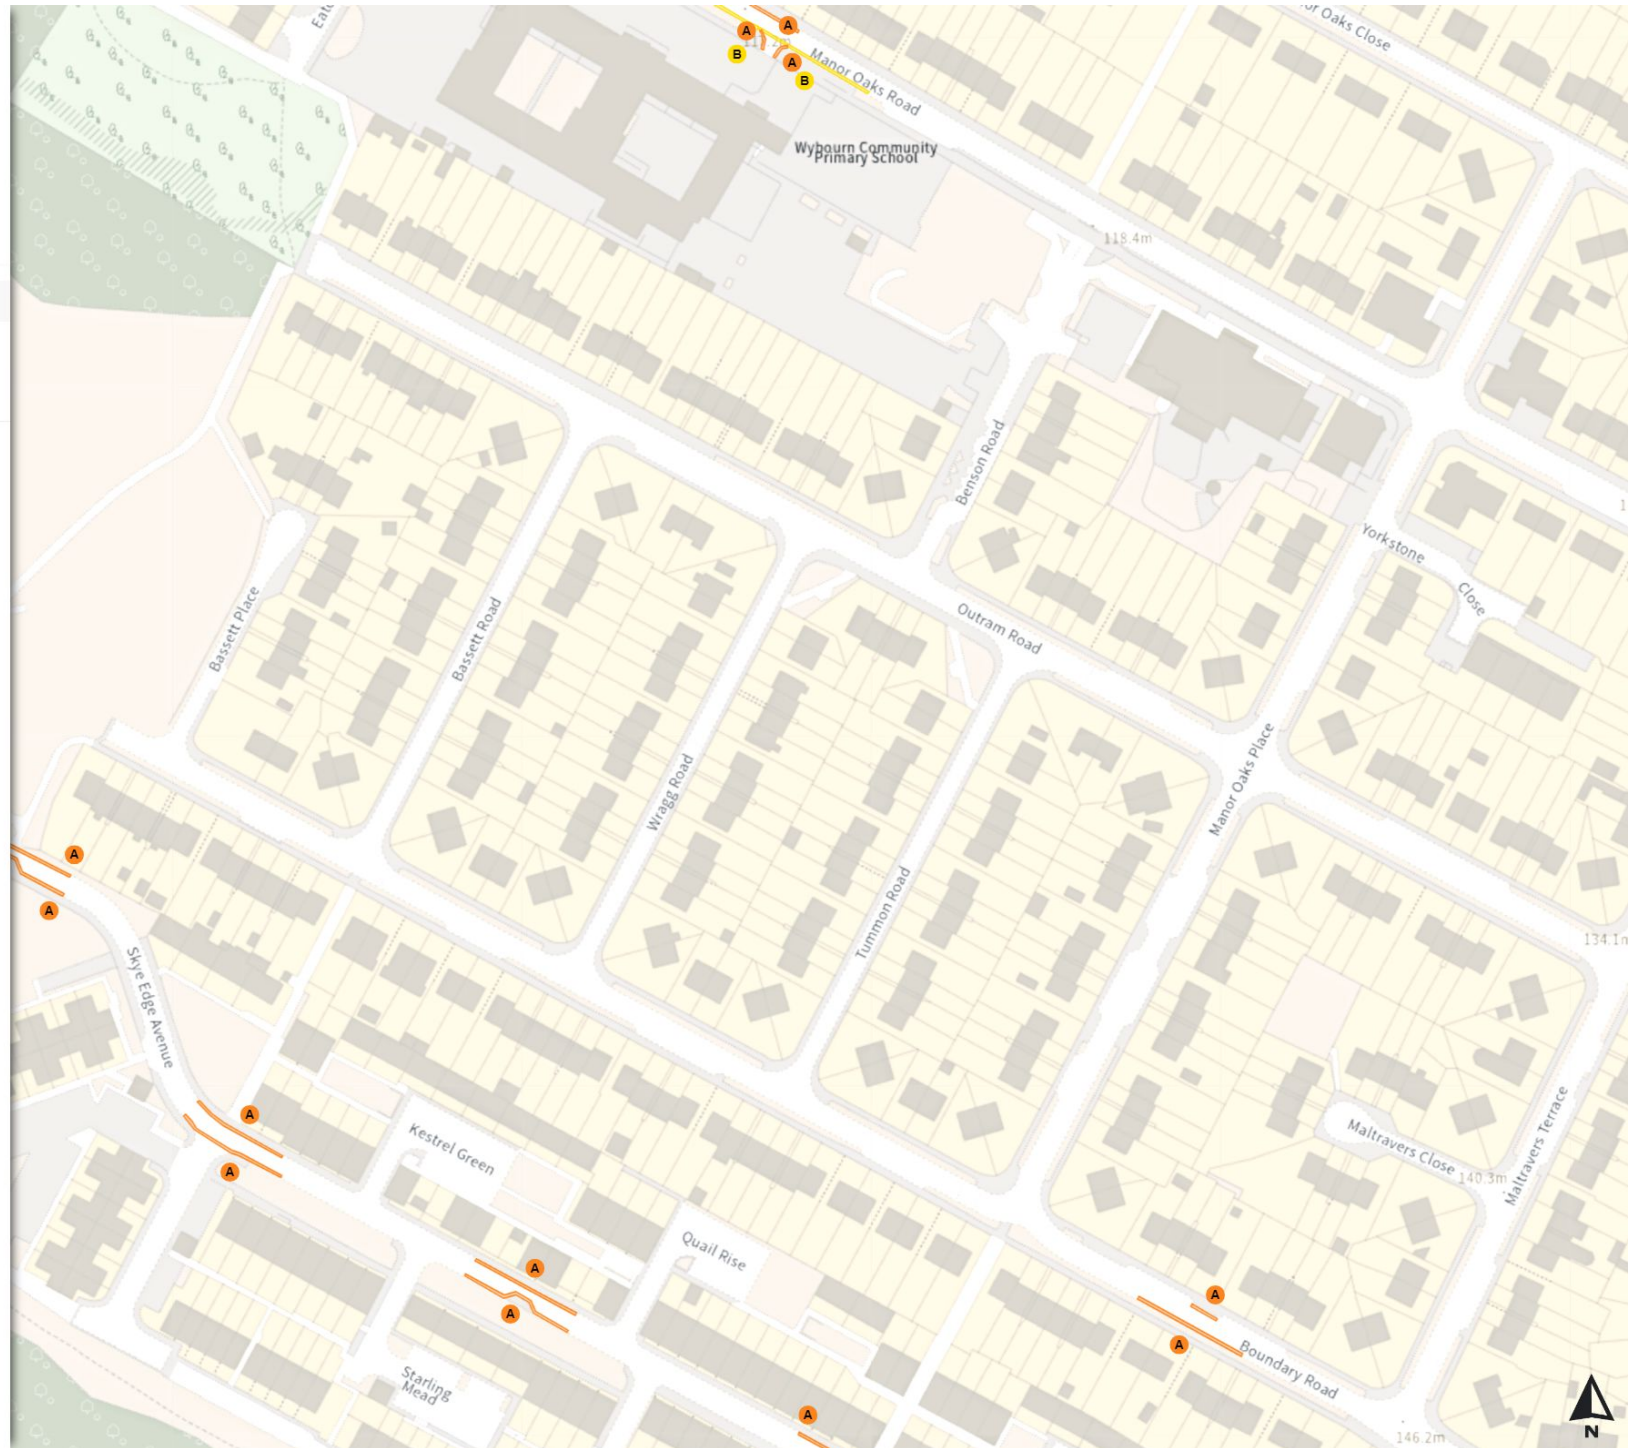

THE SHEFFIELD CITY COUNCIL (STOPPING RESTRICTIONS, WAITING RESTRICTIONS, LOADING RESTRICTIONS & PARKING PLACES) (MAP SCHEDULE) ORDER 2024

Map 383 of 794

Added

- No waiting at any time
- At all times
- Prohibition of stopping on school entrance markings
- At all times

0 20 40 60m

Scale: 1:1250

North-West: 436903.325, 387082.038
South-East: 437329.327, 386708.141

© Crown copyright and database rights 2024 Ordnance Survey.
You are not permitted to copy, sub-license, distribute or sell any of this data to third parties in any form. Licence number 100018816