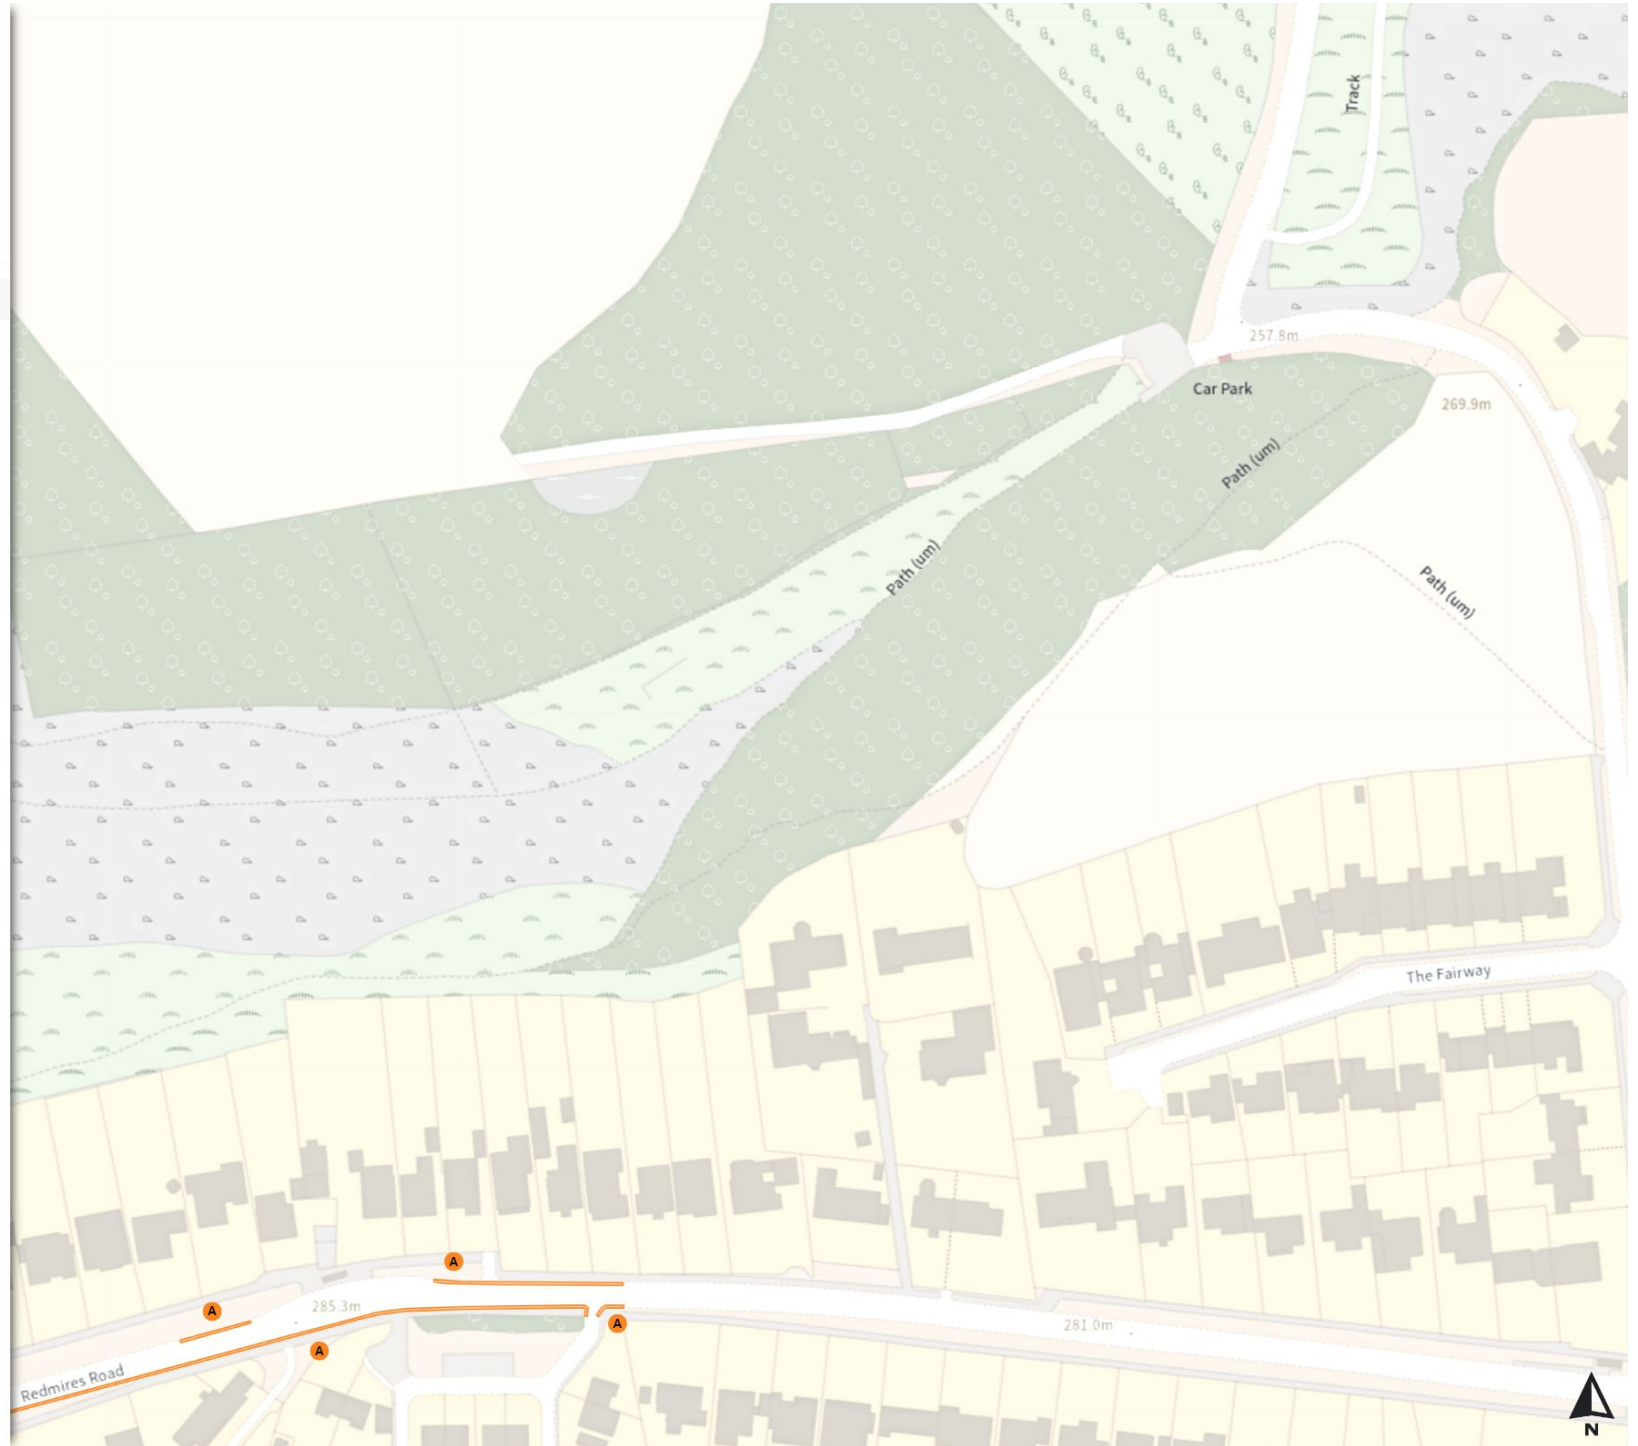

THE SHEFFIELD CITY COUNCIL (STOPPING RESTRICTIONS, WAITING RESTRICTIONS, LOADING RESTRICTIONS & PARKING PLACES) (MAP SCHEDULE) ORDER 2024

Map 391 of 794

Added

- No waiting at any time
- At all times

0 20 40 60m

Scale: 1:1250

North-West: 428700.096, 386656.375
South-East: 429125.482, 386281.715

© Crown copyright and database rights 2024 Ordnance Survey.
You are not permitted to copy, sub-license, distribute or sell any of this data to third parties in any form. Licence number 100018816