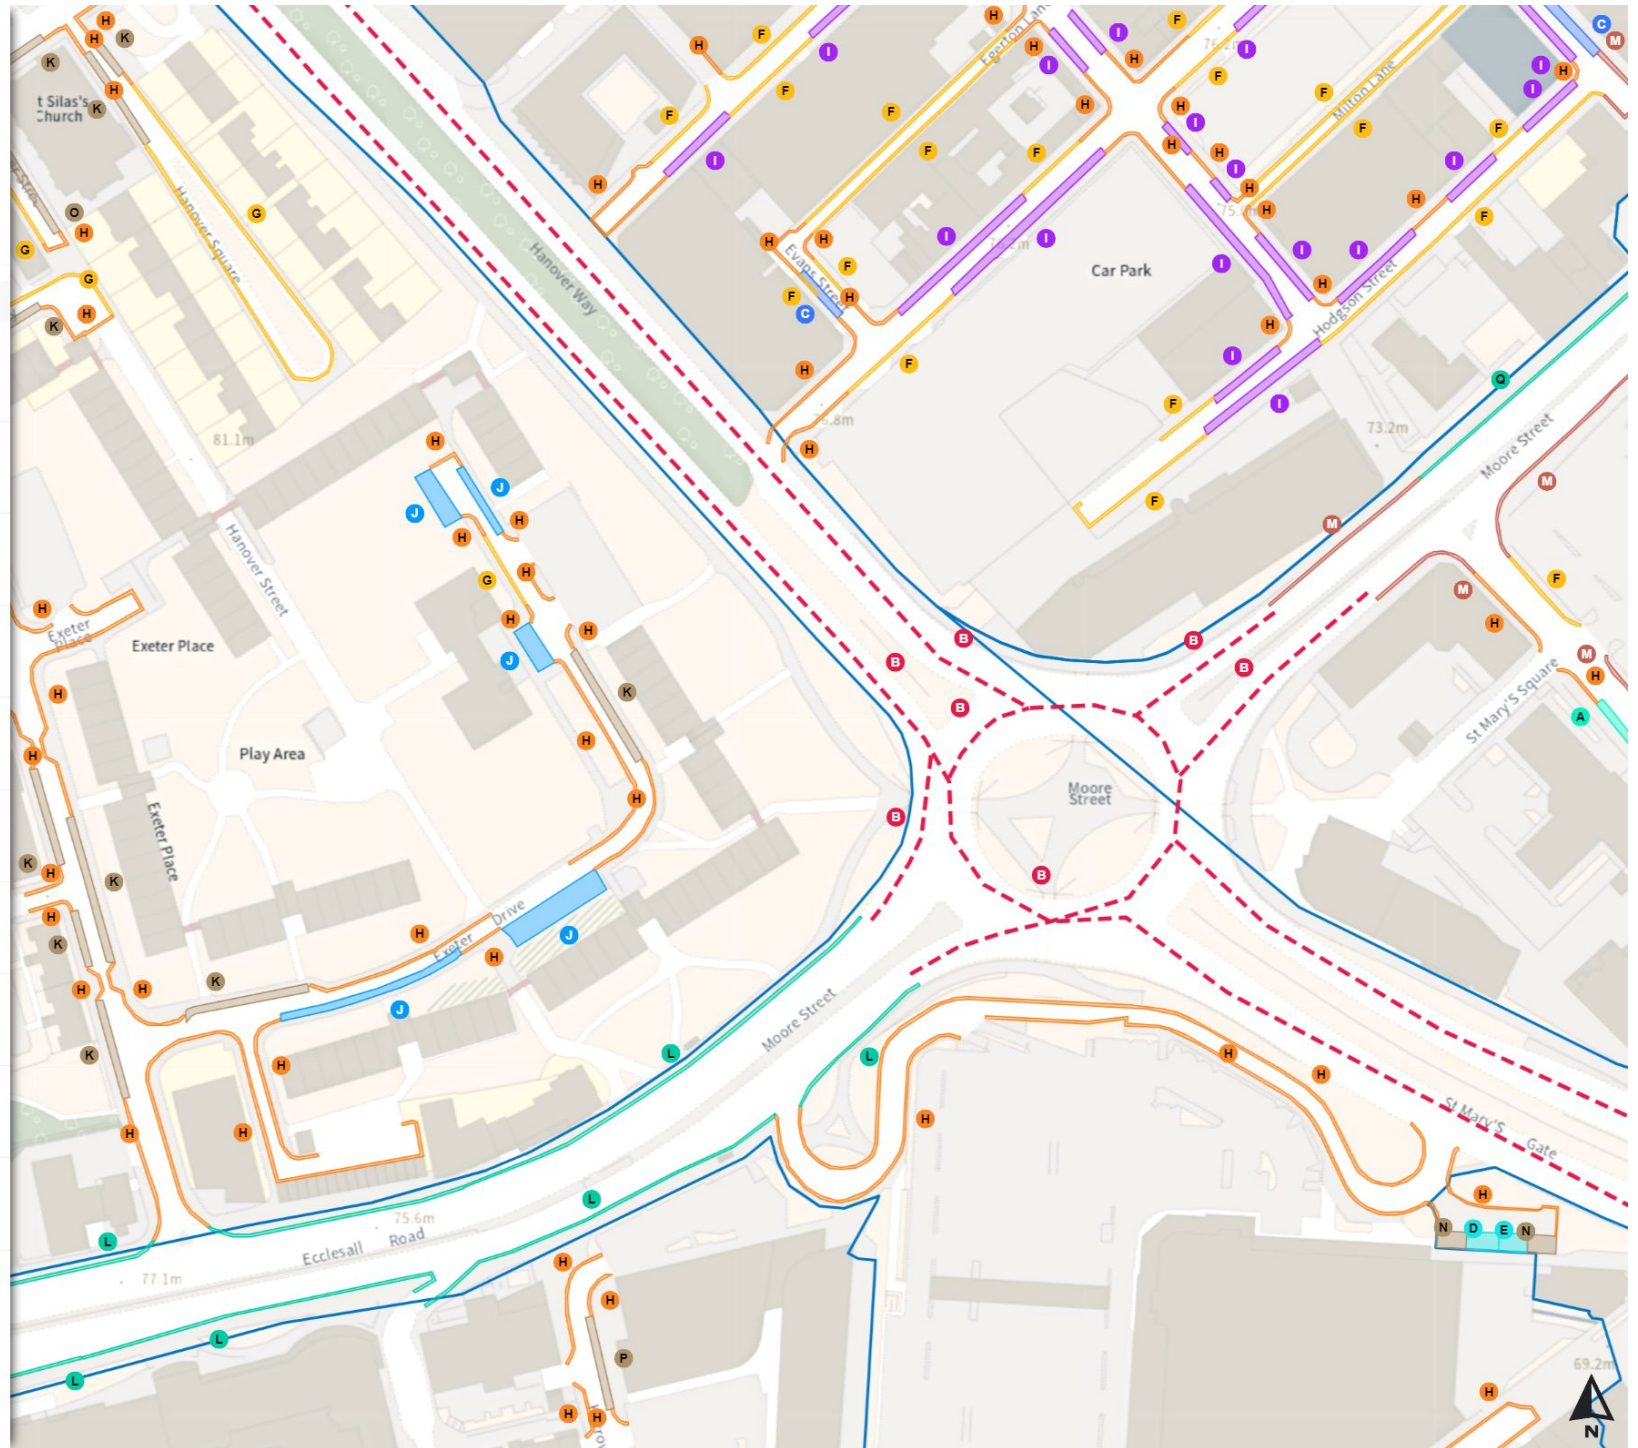

THE SHEFFIELD CITY COUNCIL (STOPPING RESTRICTIONS, WAITING RESTRICTIONS, LOADING RESTRICTIONS & PARKING PLACES) (MAP SCHEDULE) ORDER 2024

Map 405a of 794

Added

- Car club parking place
- A At all times
- - - Clearway
- B At all times
- Disabled persons' badge holders parking place
- C At all times
- Electric taxi recharging point
- D At all times   ⌚ 1h   ⌚ 1h
- Electric vehicle recharging point
- E At all times   ⌚ 1h   ⌚ 1h
- No waiting
- F 08:00-20:30
- No waiting
- G Mon-Fri 08:00-18:30
- No waiting at any time
- H At all times
- Paid-for parking place
- I 08:00-20:30
- Permit holders parking place (Broomhall & The Groves)
- J Mon-Fri 08:00-18:30

0 20 40 60m

Scale: 1:1250

North-West: 434474.769, 386694.642
South-East: 434900.612, 386320.498

© Crown copyright and database rights 2024 Ordnance Survey.
You are not permitted to copy, sub-license, distribute or sell any of this data to third parties in any form. Licence number 100018816