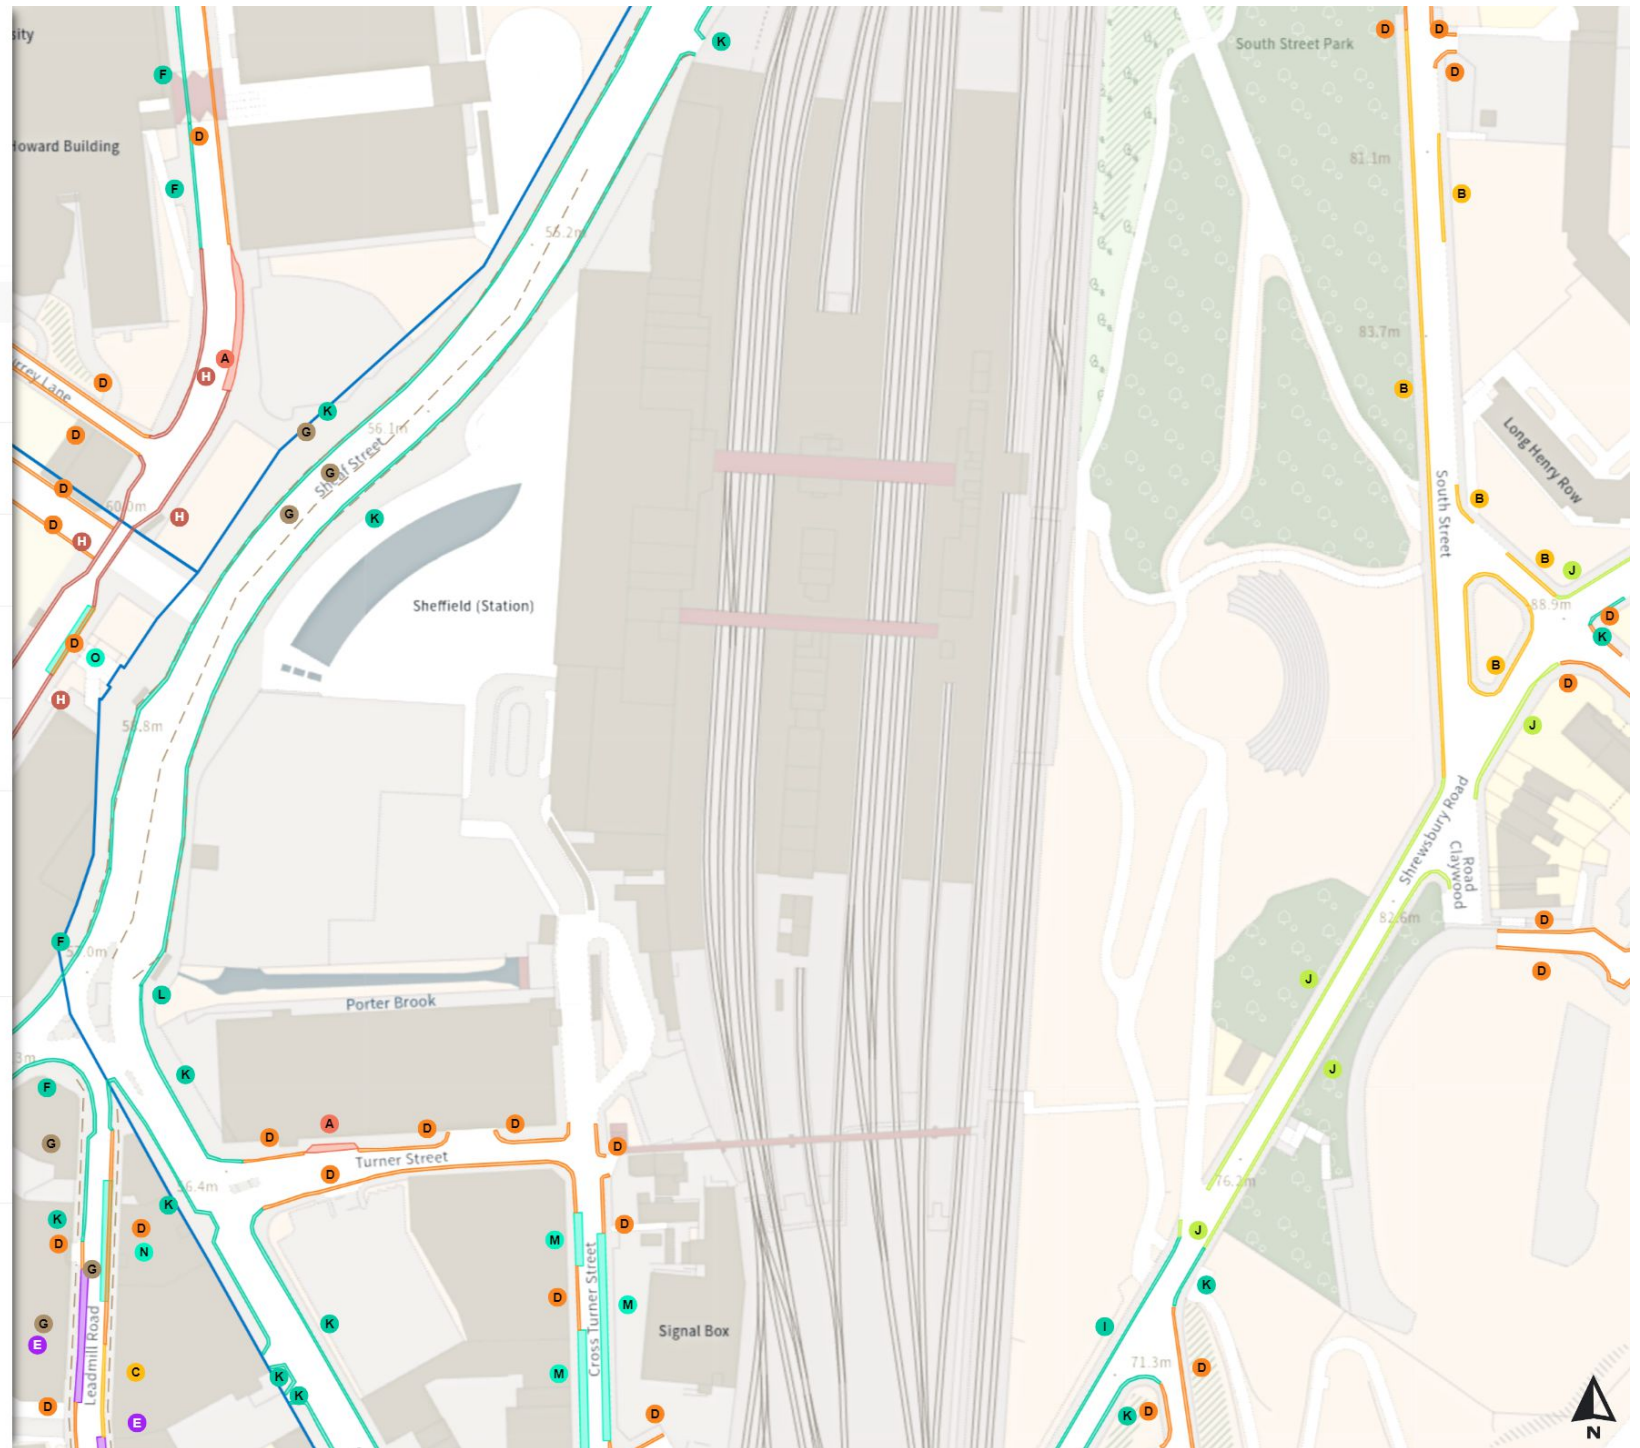

THE SHEFFIELD CITY COUNCIL (STOPPING RESTRICTIONS, WAITING RESTRICTIONS, LOADING RESTRICTIONS & PARKING PLACES) (MAP SCHEDULE) ORDER 2024

Map 380a of 794

Added

Loading place

A At all times

No waiting

B Mon-Sat 08:00-18:30

No waiting

C 08:00-20:30

No waiting at any time

D At all times

Paid-for parking place

E 08:00-20:30

Shared

F No waiting at any time

At all times

F No loading

Mon-Sat 08:00-18:30

Shared

G No stopping on the verge

At all times

G No stopping on the footway

At all times

0 20 40 60m

Scale: 1:1250

North-West: 435665.944, 387072.614
South-East: 436091.849, 386698.605

© Crown copyright and database rights 2024 Ordnance Survey.
You are not permitted to copy, sub-license, distribute or sell any of this data to third parties in any form. Licence number 100018816