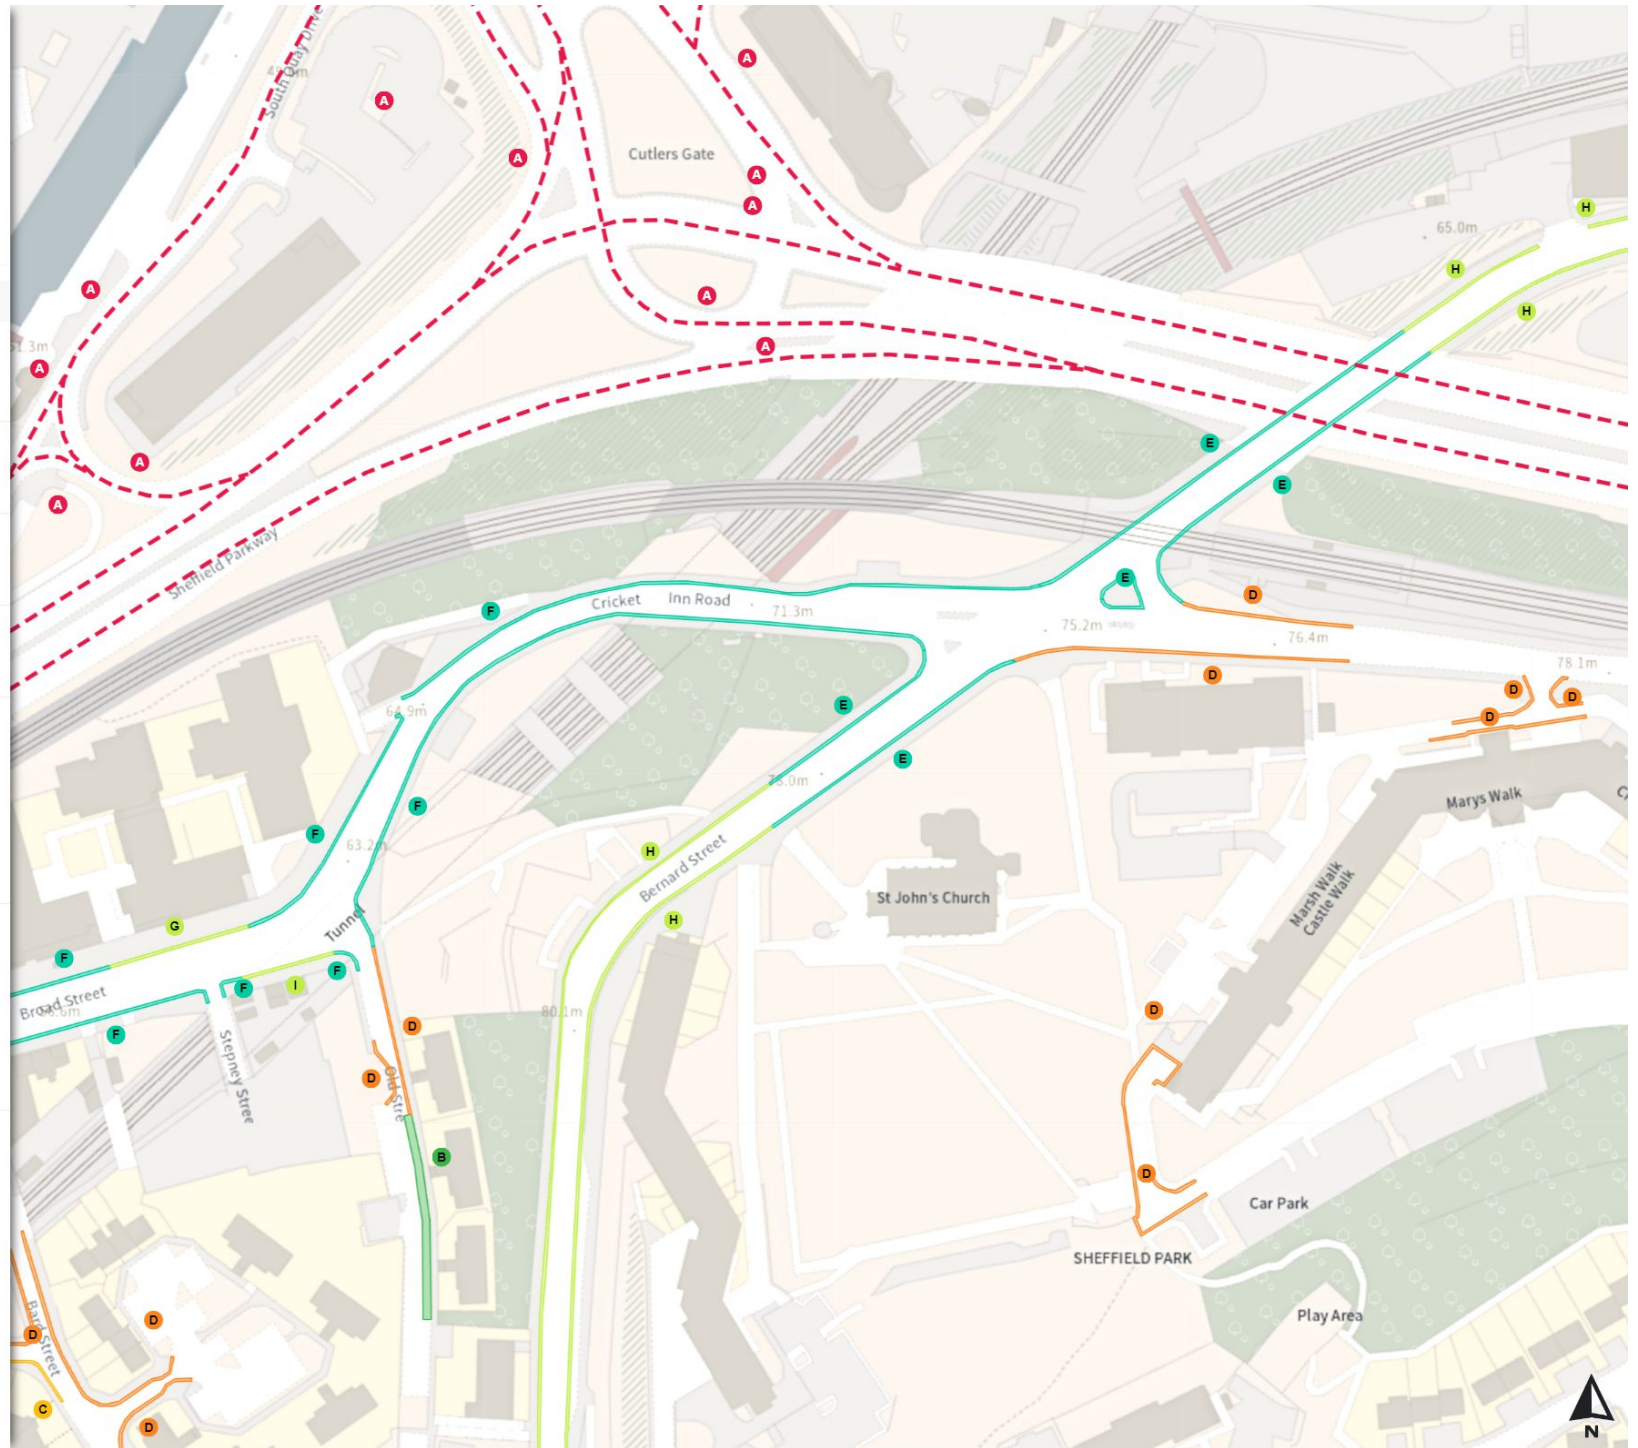

THE SHEFFIELD CITY COUNCIL (STOPPING RESTRICTIONS, WAITING RESTRICTIONS, LOADING RESTRICTIONS & PARKING PLACES) (MAP SCHEDULE) ORDER 2024

Map 336a of 794

Added

- **Clearway**
  - **A** At all times
- **Free parking place**
  - **B** Mon-Sat 08:00-16:30 2h 4h
- **No waiting**
  - **C** Mon-Sat 08:00-18:30
- **No waiting at any time**
  - **D** At all times
- **Shared**
  - **E** No waiting at any time At all times
  - **F** No loading Mon-Fri 08:00-09:30 16:30-18:30
- **Shared**
  - **F** No waiting at any time At all times
  - **F** No loading Mon-Fri 07:30-09:30 16:00-18:30

Scale: 1:1250

North-West: 436176.875, 387815.324
South-East: 436602.754, 387441.142

© Crown copyright and database rights 2024 Ordnance Survey.
You are not permitted to copy, sub-license, distribute or sell any of this data to third parties in any form. Licence number 100018816