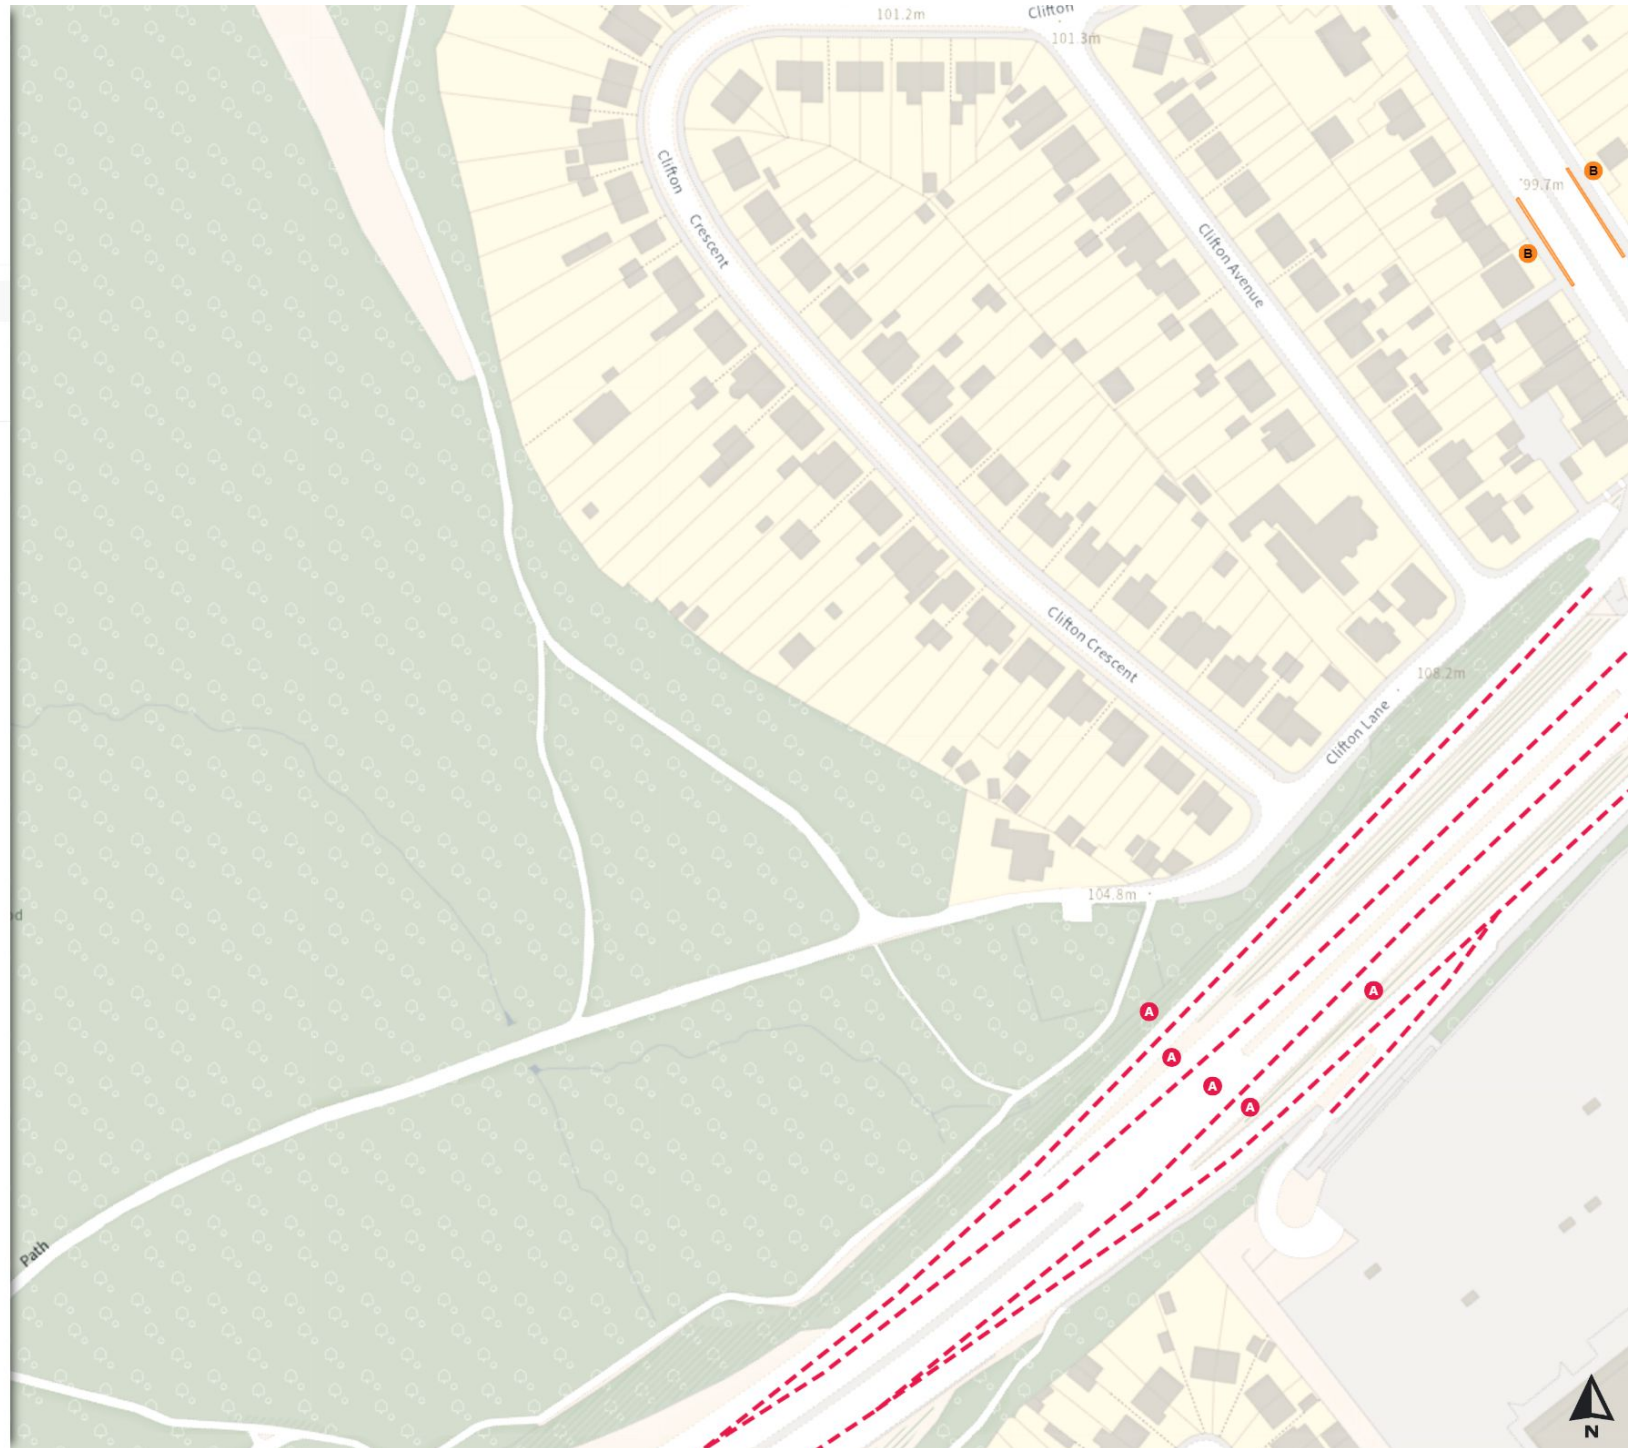

THE SHEFFIELD CITY COUNCIL (STOPPING RESTRICTIONS, WAITING RESTRICTIONS, LOADING RESTRICTIONS & PARKING PLACES) (MAP SCHEDULE) ORDER 2024

Map 388 of 794

Added

- Clearway
- A At all times
- No waiting at any time
- B At all times

0 20 40 60m

Scale: 1:1250

North-West: 439790.424, 387105.282
South-East: 440216.655, 386731.643

© Crown copyright and database rights 2024 Ordnance Survey.
You are not permitted to copy, sub-license, distribute or sell any of this data to third parties in any form. Licence number 100018816