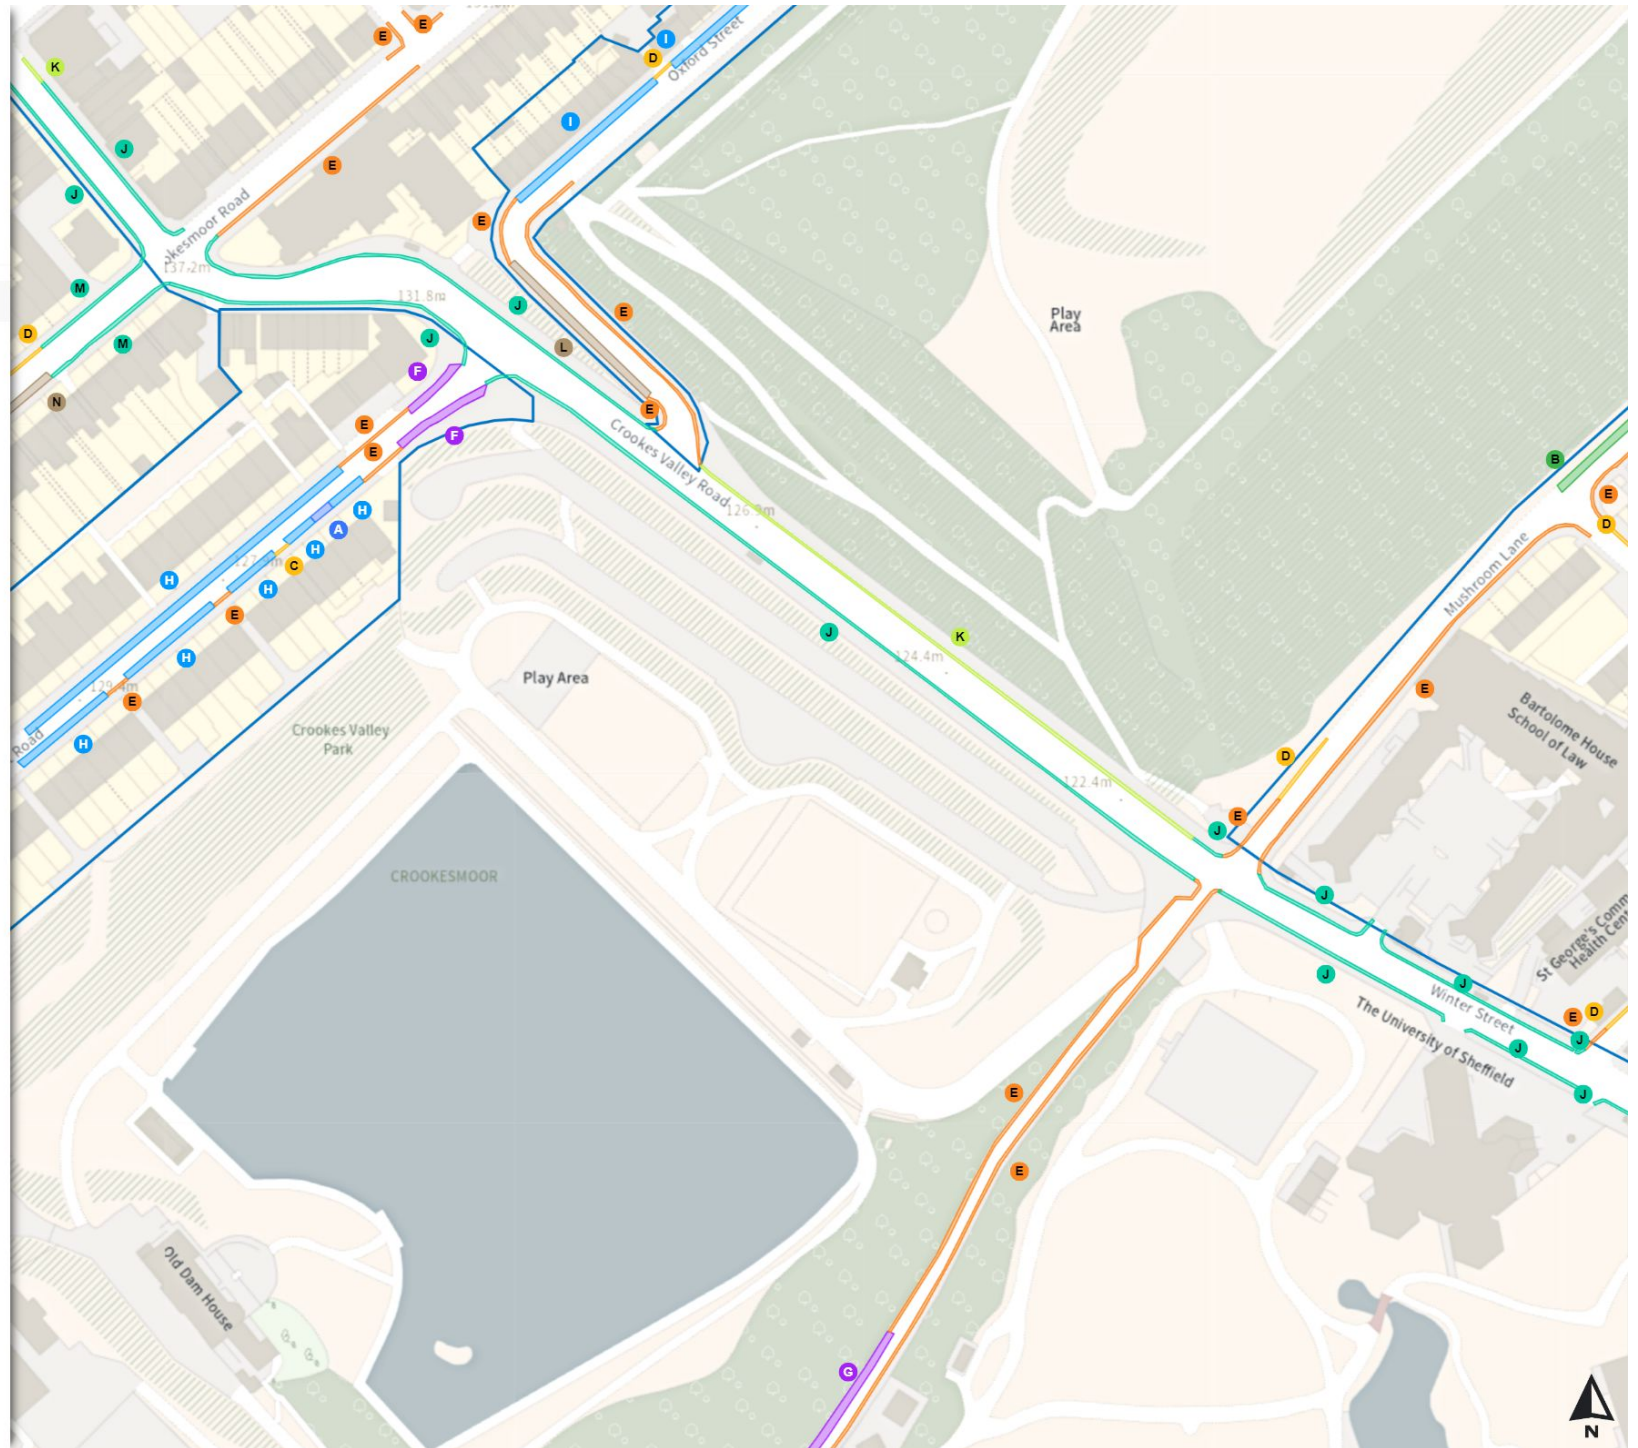

THE SHEFFIELD CITY COUNCIL (STOPPING RESTRICTIONS, WAITING RESTRICTIONS, LOADING RESTRICTIONS & PARKING PLACES) (MAP SCHEDULE) ORDER 2024

Map 330c of 794

Added

- Shared
- **N** Paid-for parking place
  Mon-Fri 08:00-18:30 2h
- **N** Permit holders parking place (Crookesmoor)
  Mon-Fri 08:00-18:30

0 20 40 60m

Scale: 1:1250

North-West: 433702.674, 387797.175
South-East: 434128.357, 387423.05

© Crown copyright and database rights 2024 Ordnance Survey.
You are not permitted to copy, sub-license, distribute or sell any of this data to third parties in any form. Licence number 100018816