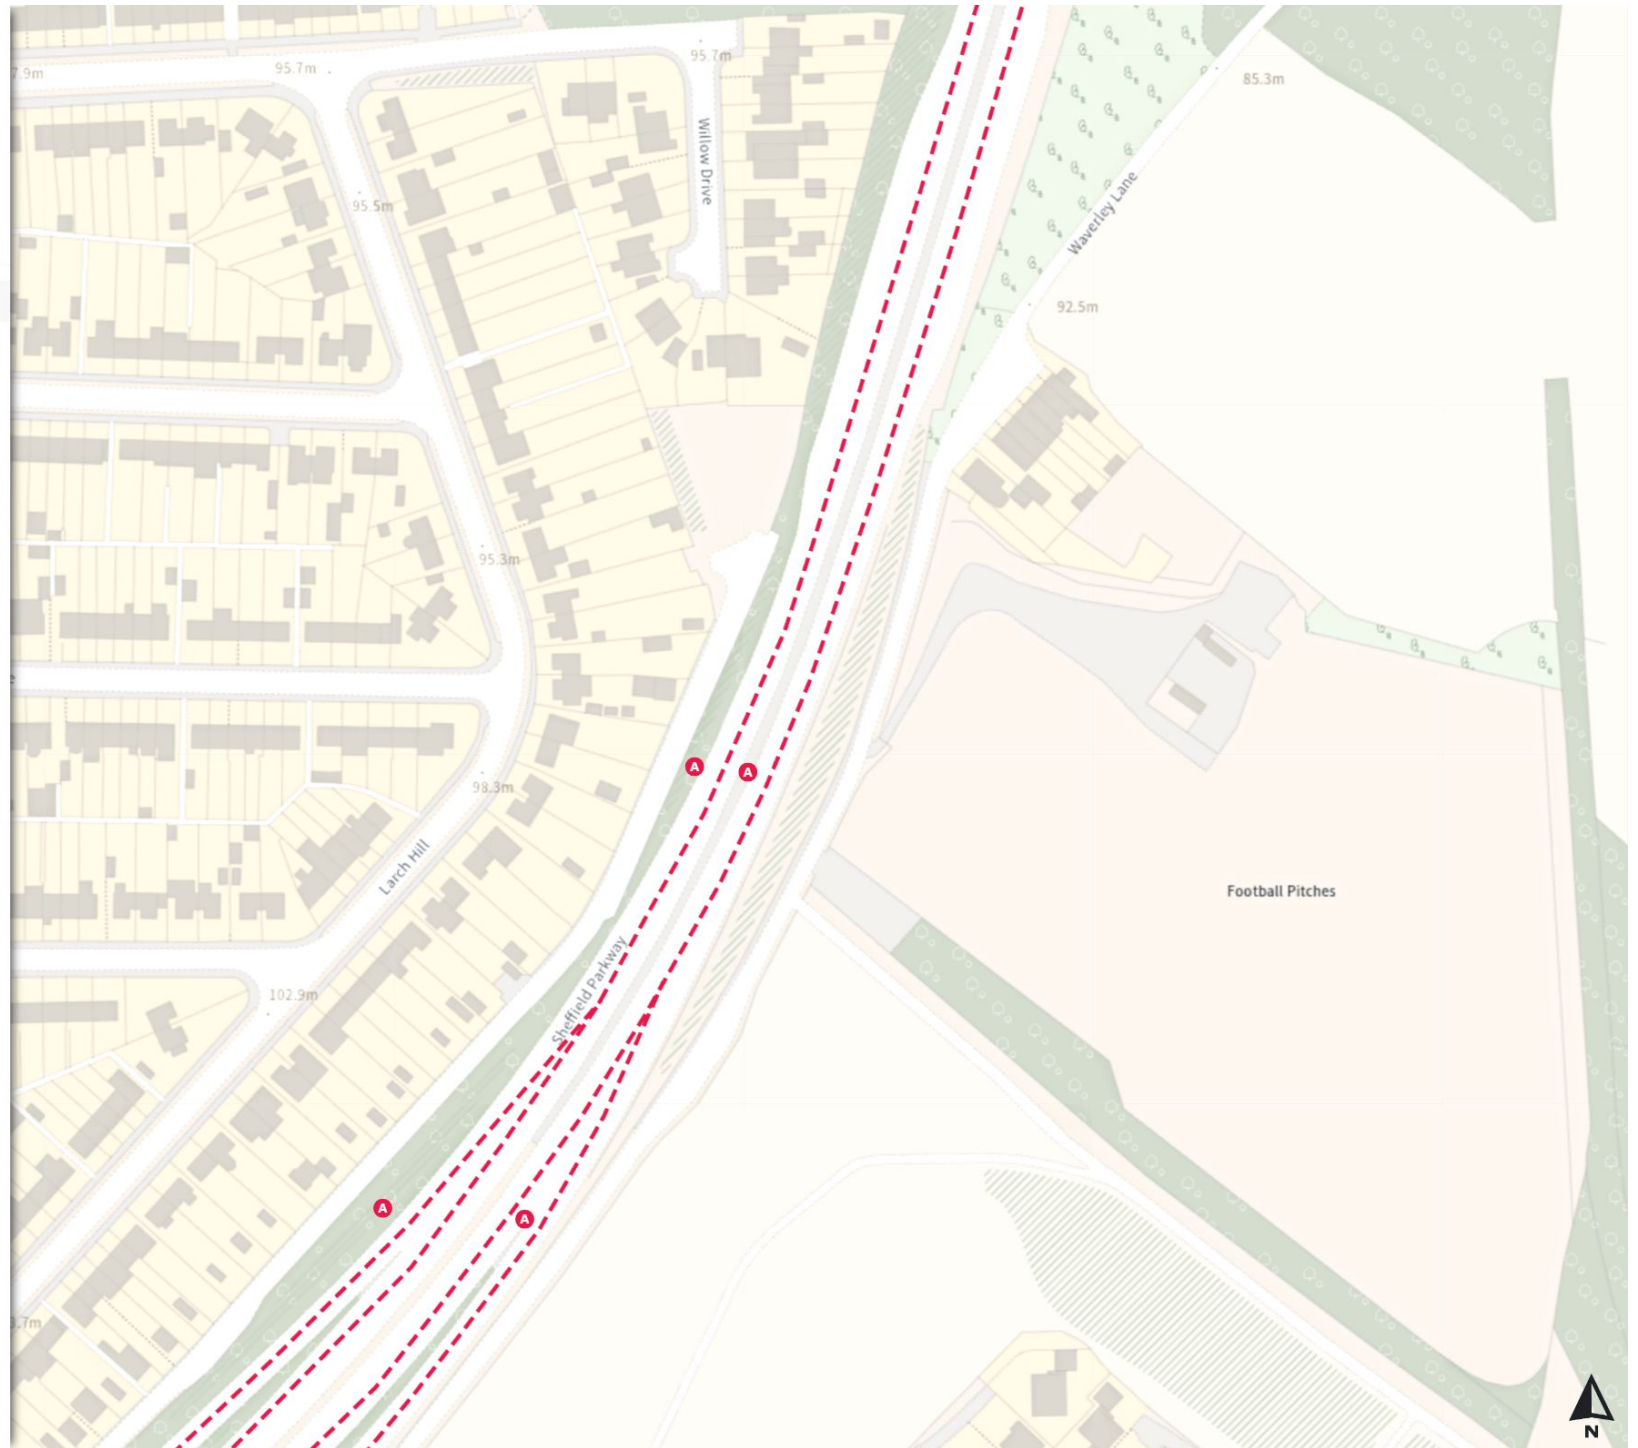

THE SHEFFIELD CITY COUNCIL (STOPPING
RESTRICTIONS, WAITING RESTRICTIONS, LOADING
RESTRICTIONS & PARKING PLACES) (MAP SCHEDULE)
ORDER 2024

Map 366 of 794

Added

- Clearway
- At all times

0 20 40 60m

Scale: 1:1250

North-West: 440313.651, 387479.041
South-East: 440739.89, 387105.478

© Crown copyright and database rights 2024 Ordnance Survey.
You are not permitted to copy, sub-license, distribute or sell any of this
data to third parties in any form. Licence number 100018816