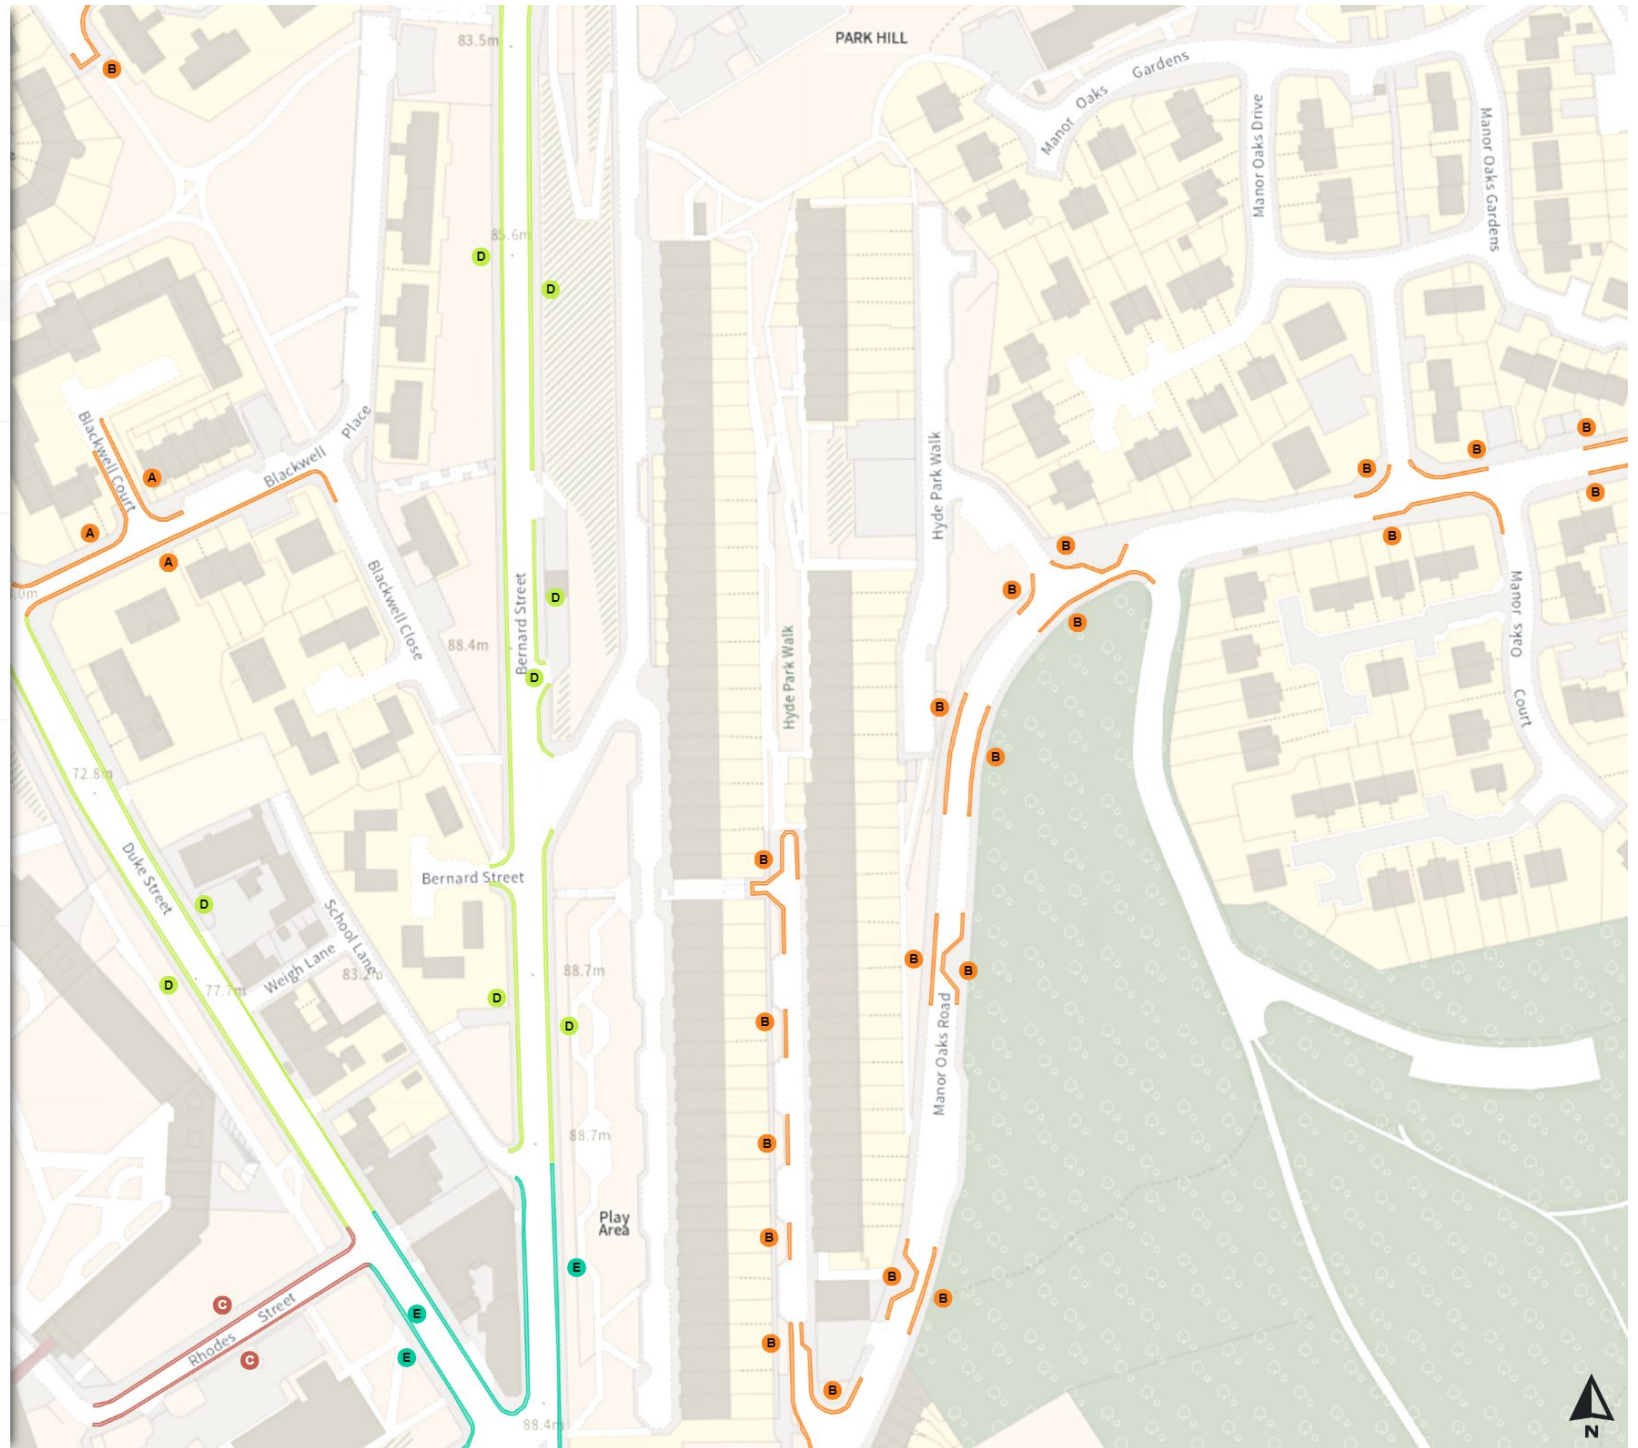

THE SHEFFIELD CITY COUNCIL (STOPPING RESTRICTIONS, WAITING RESTRICTIONS, LOADING RESTRICTIONS & PARKING PLACES) (MAP SCHEDULE) ORDER 2024

Map 358 of 794

Added

- No waiting
- A Mon-Sat 08:00-18:30
- No waiting at any time
- B At all times