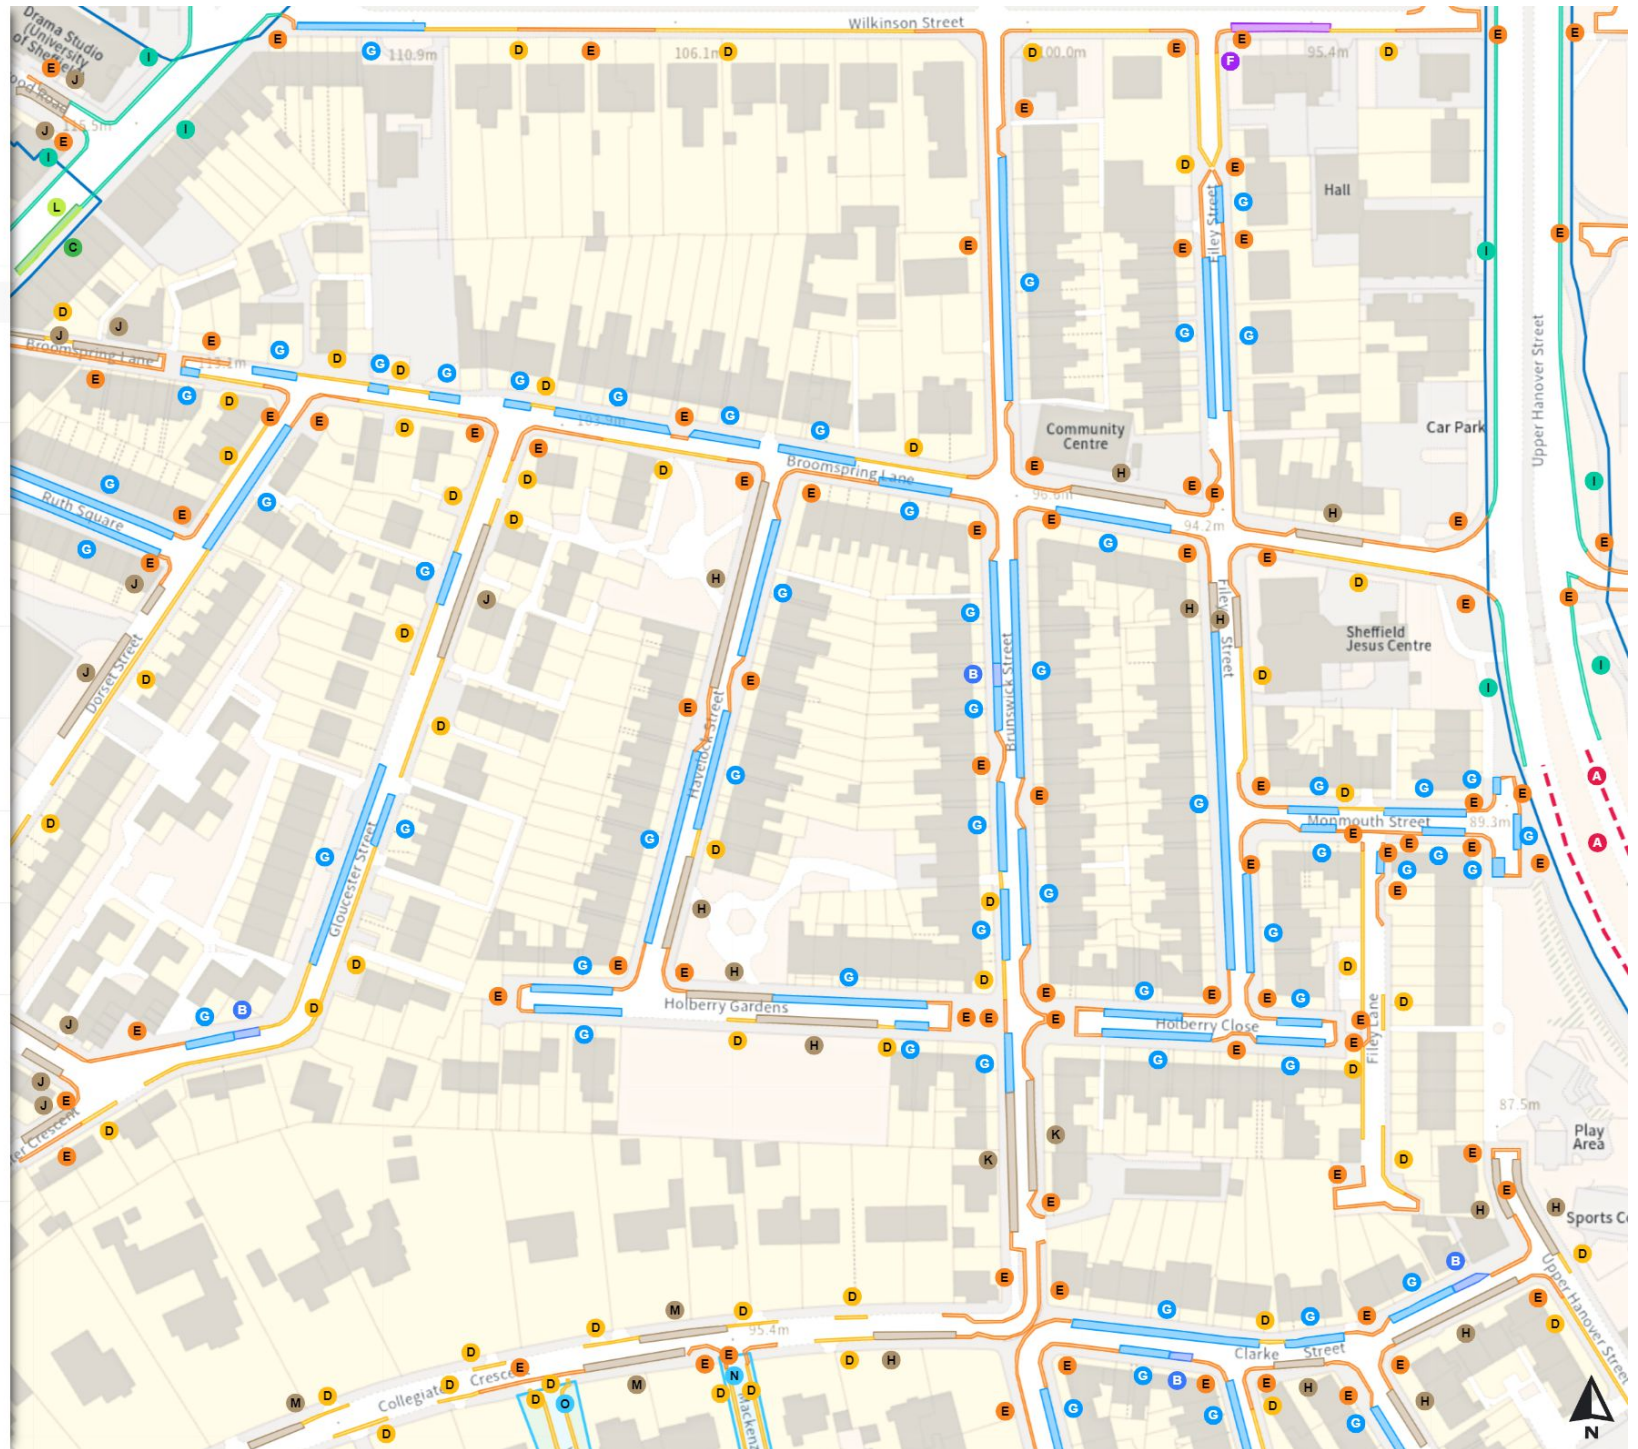

THE SHEFFIELD CITY COUNCIL (STOPPING RESTRICTIONS, WAITING RESTRICTIONS, LOADING RESTRICTIONS & PARKING PLACES) (MAP SCHEDULE) ORDER 2024

Map 376a of 794

Added

- Clearway
- A At all times
- Disabled persons' badge holders parking place
- B At all times
- Free parking place
- C Mon-Fri 09:00-16:00 ☉ 1h ☹ 3h
  Sat 08:00-18:30 ☉ 1h ☹ 3h
- No waiting
- D Mon-Fri 08:00-18:30
- No waiting at any time
- E At all times
- Paid-for parking place
- F Mon-Fri 08:00-18:30 ☉ 4h
- Permit holders parking place (Broomhall & The Groves)
- G Mon-Fri 08:00-18:30
- Shared
- H Free parking place
  Mon-Fri 08:00-18:30 ☉ 4h ☹ 4h
- I Permit holders parking place (Broomhall & The Groves)
  Mon-Fri 08:00-18:30

0 20 40 60m

Scale: 1:1250

North-West: 434016.399, 387060.551
South-East: 434442.173, 386686.395

© Crown copyright and database rights 2024 Ordnance Survey.
You are not permitted to copy, sub-license, distribute or sell any of this data to third parties in any form. Licence number 100018816