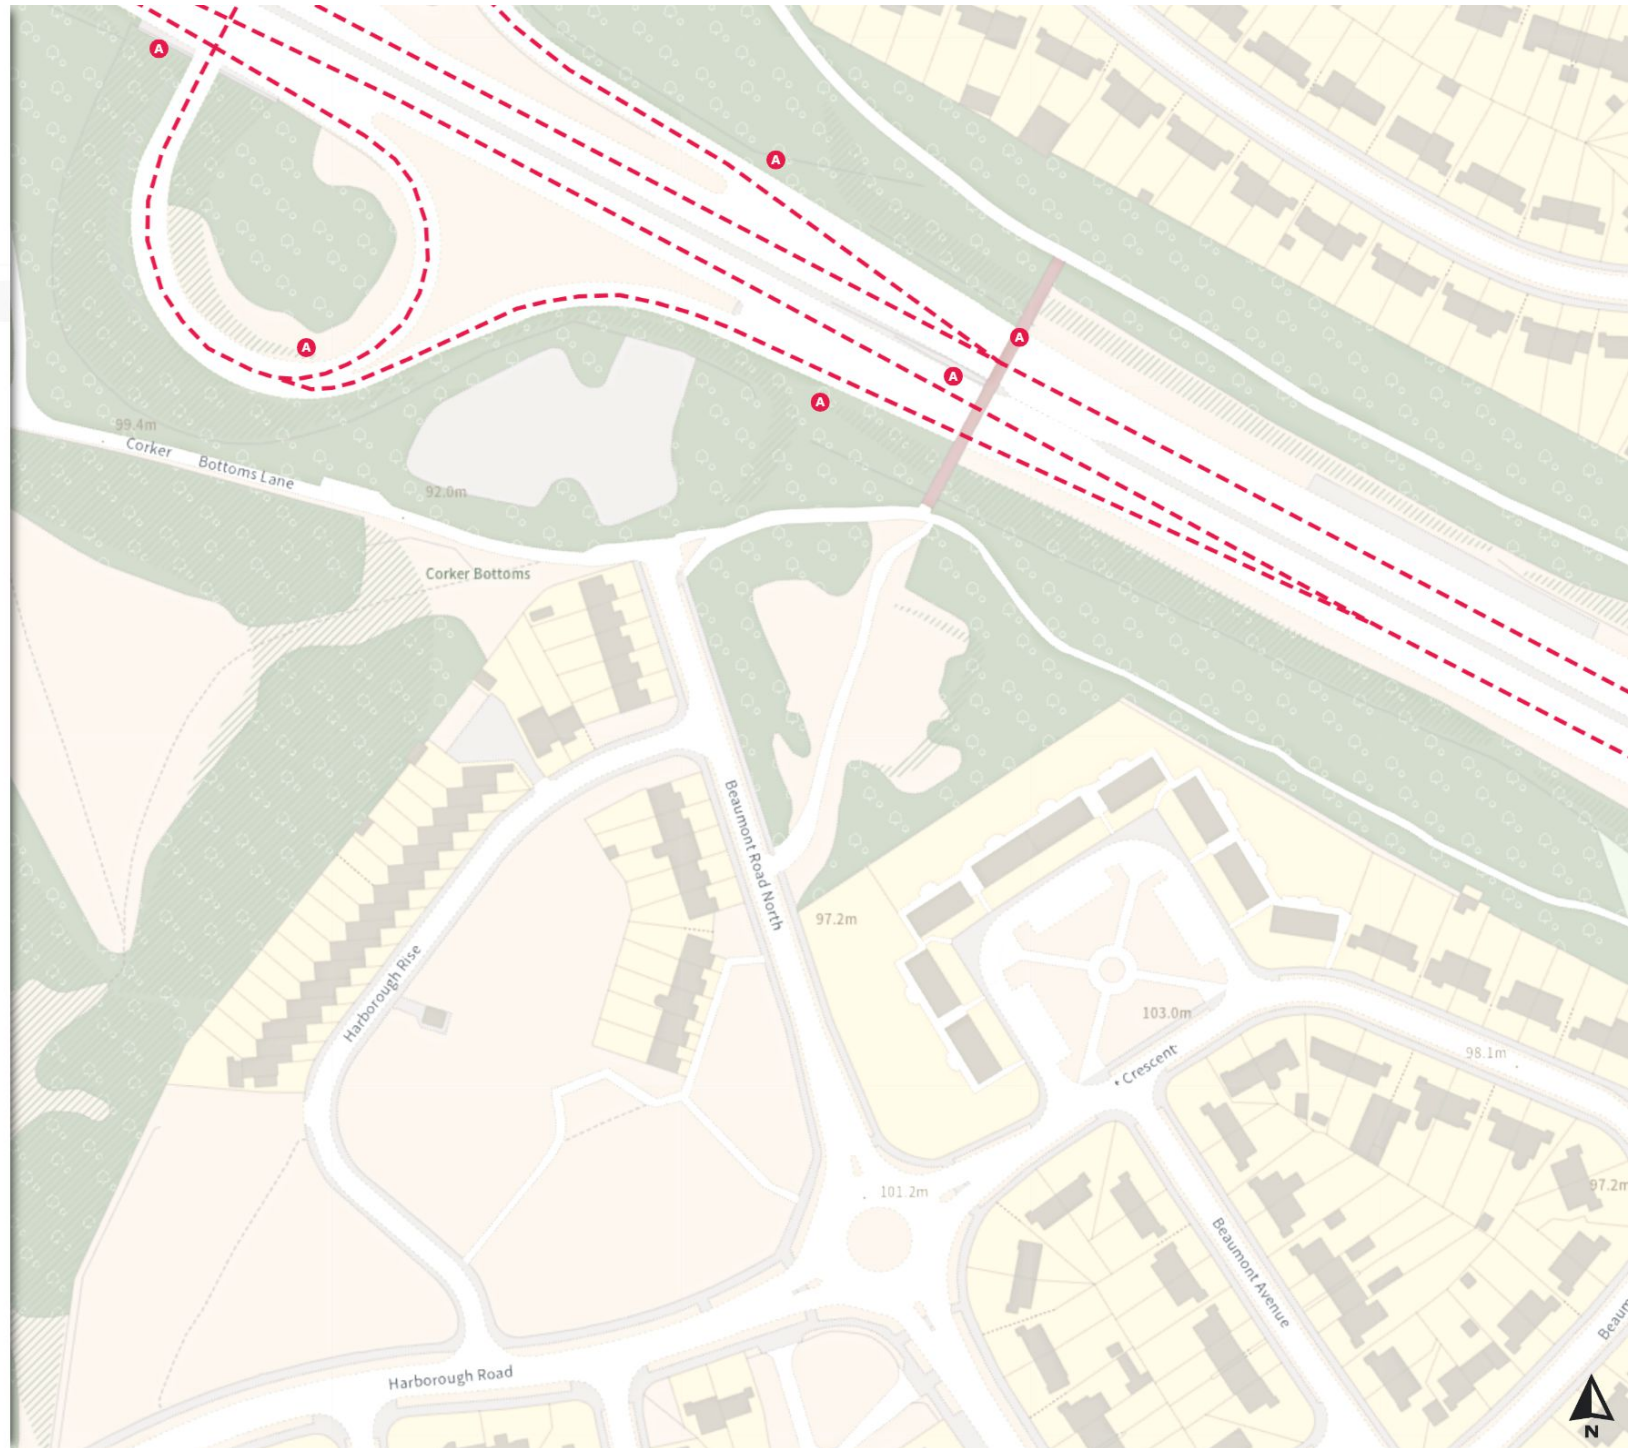

THE SHEFFIELD CITY COUNCIL (STOPPING RESTRICTIONS, WAITING RESTRICTIONS, LOADING RESTRICTIONS & PARKING PLACES) (MAP SCHEDULE) ORDER 2024

Map 385 of 794

Added

- Clearway
- At all times

Scale: 1:1250

North-West: 438140.705, 387091.785
South-East: 438566.805, 386717.998

© Crown copyright and database rights 2024 Ordnance Survey.
You are not permitted to copy, sub-license, distribute or sell any of this data to third parties in any form. Licence number 100018816