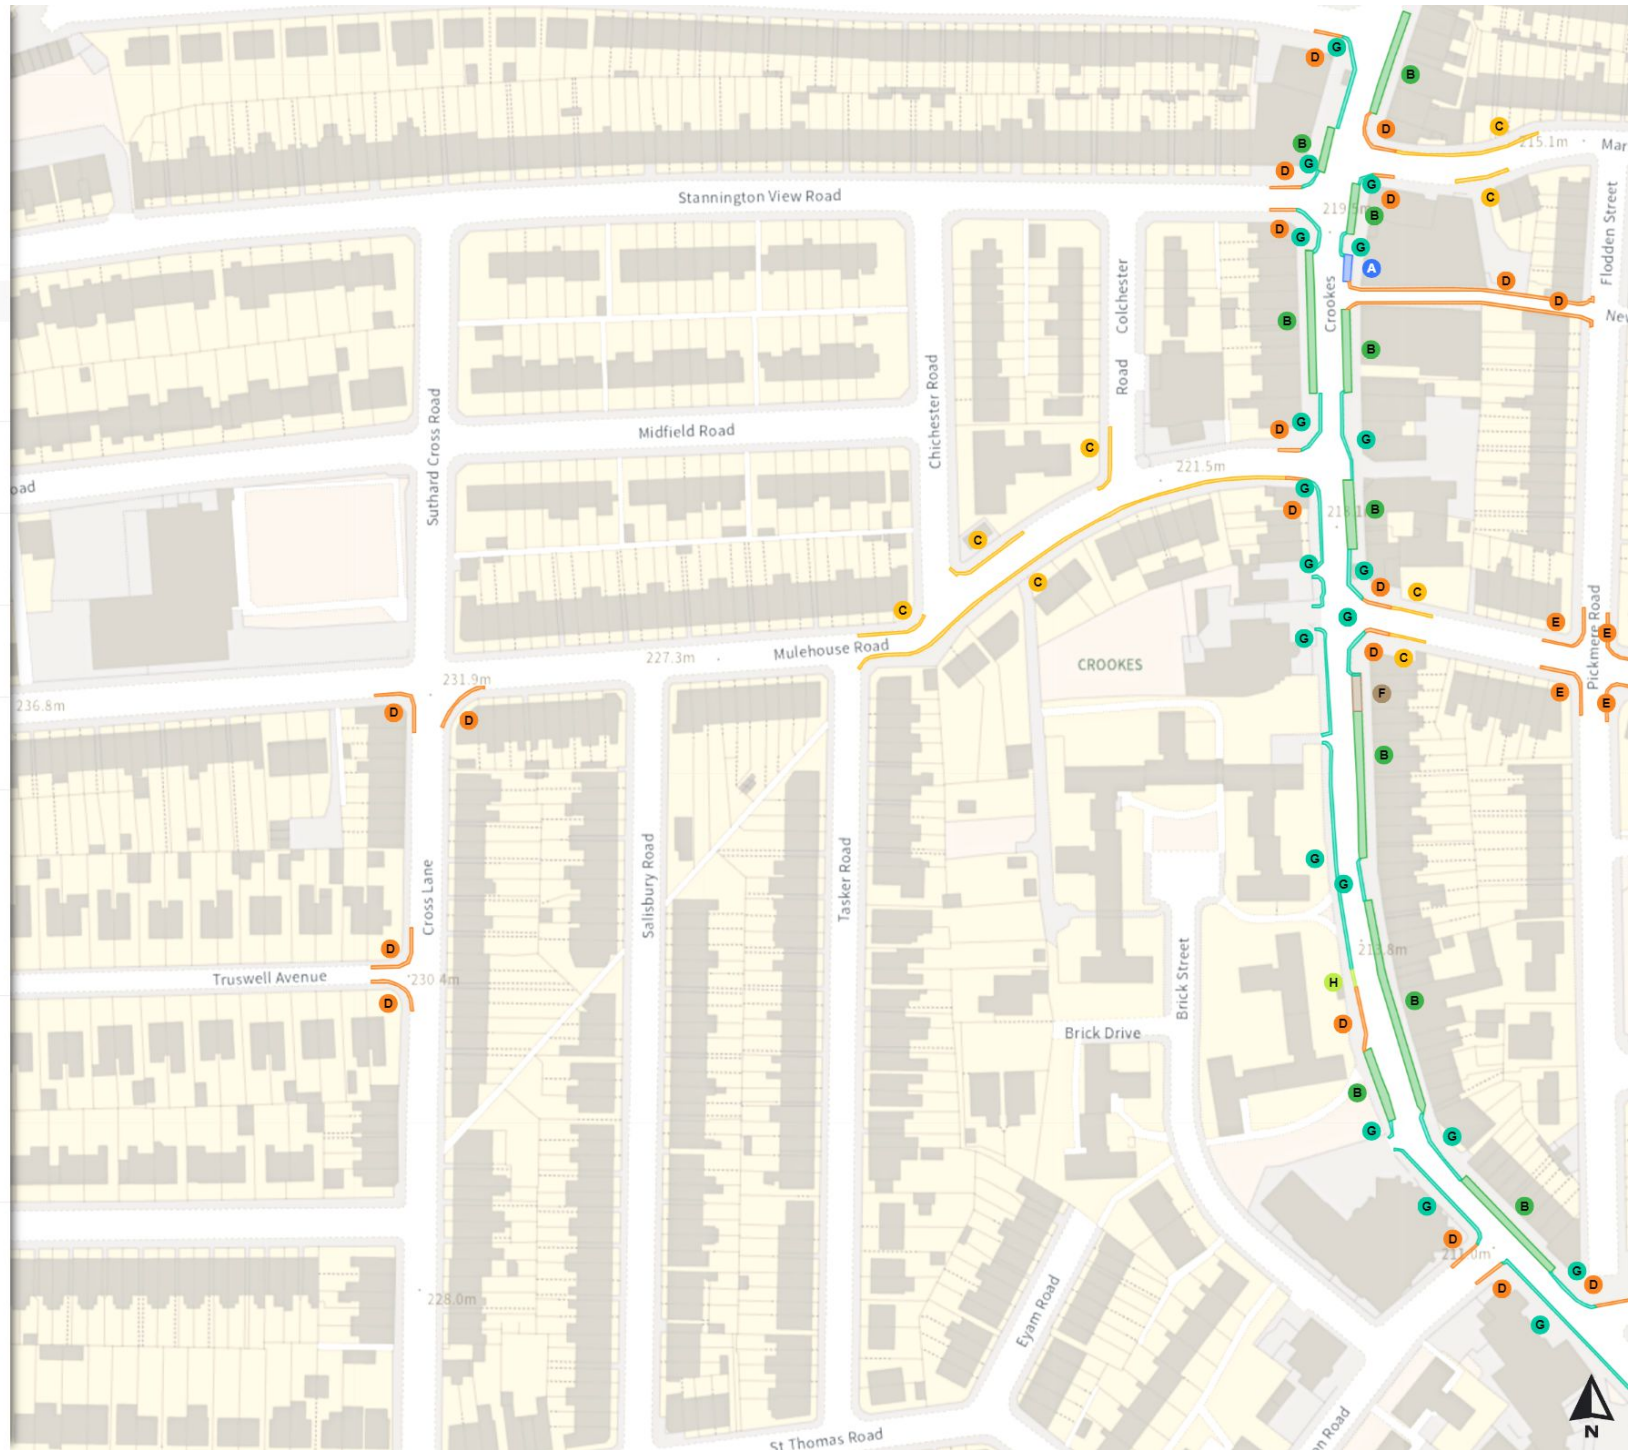

North-West: 432465.661, 387788.585  
South-East: 432891.247, 387414.349

© Crown copyright and database rights 2024 Ordnance Survey.  
You are not permitted to copy, sub-license, distribute or sell any of this data to third parties in any form. Licence number 100018816