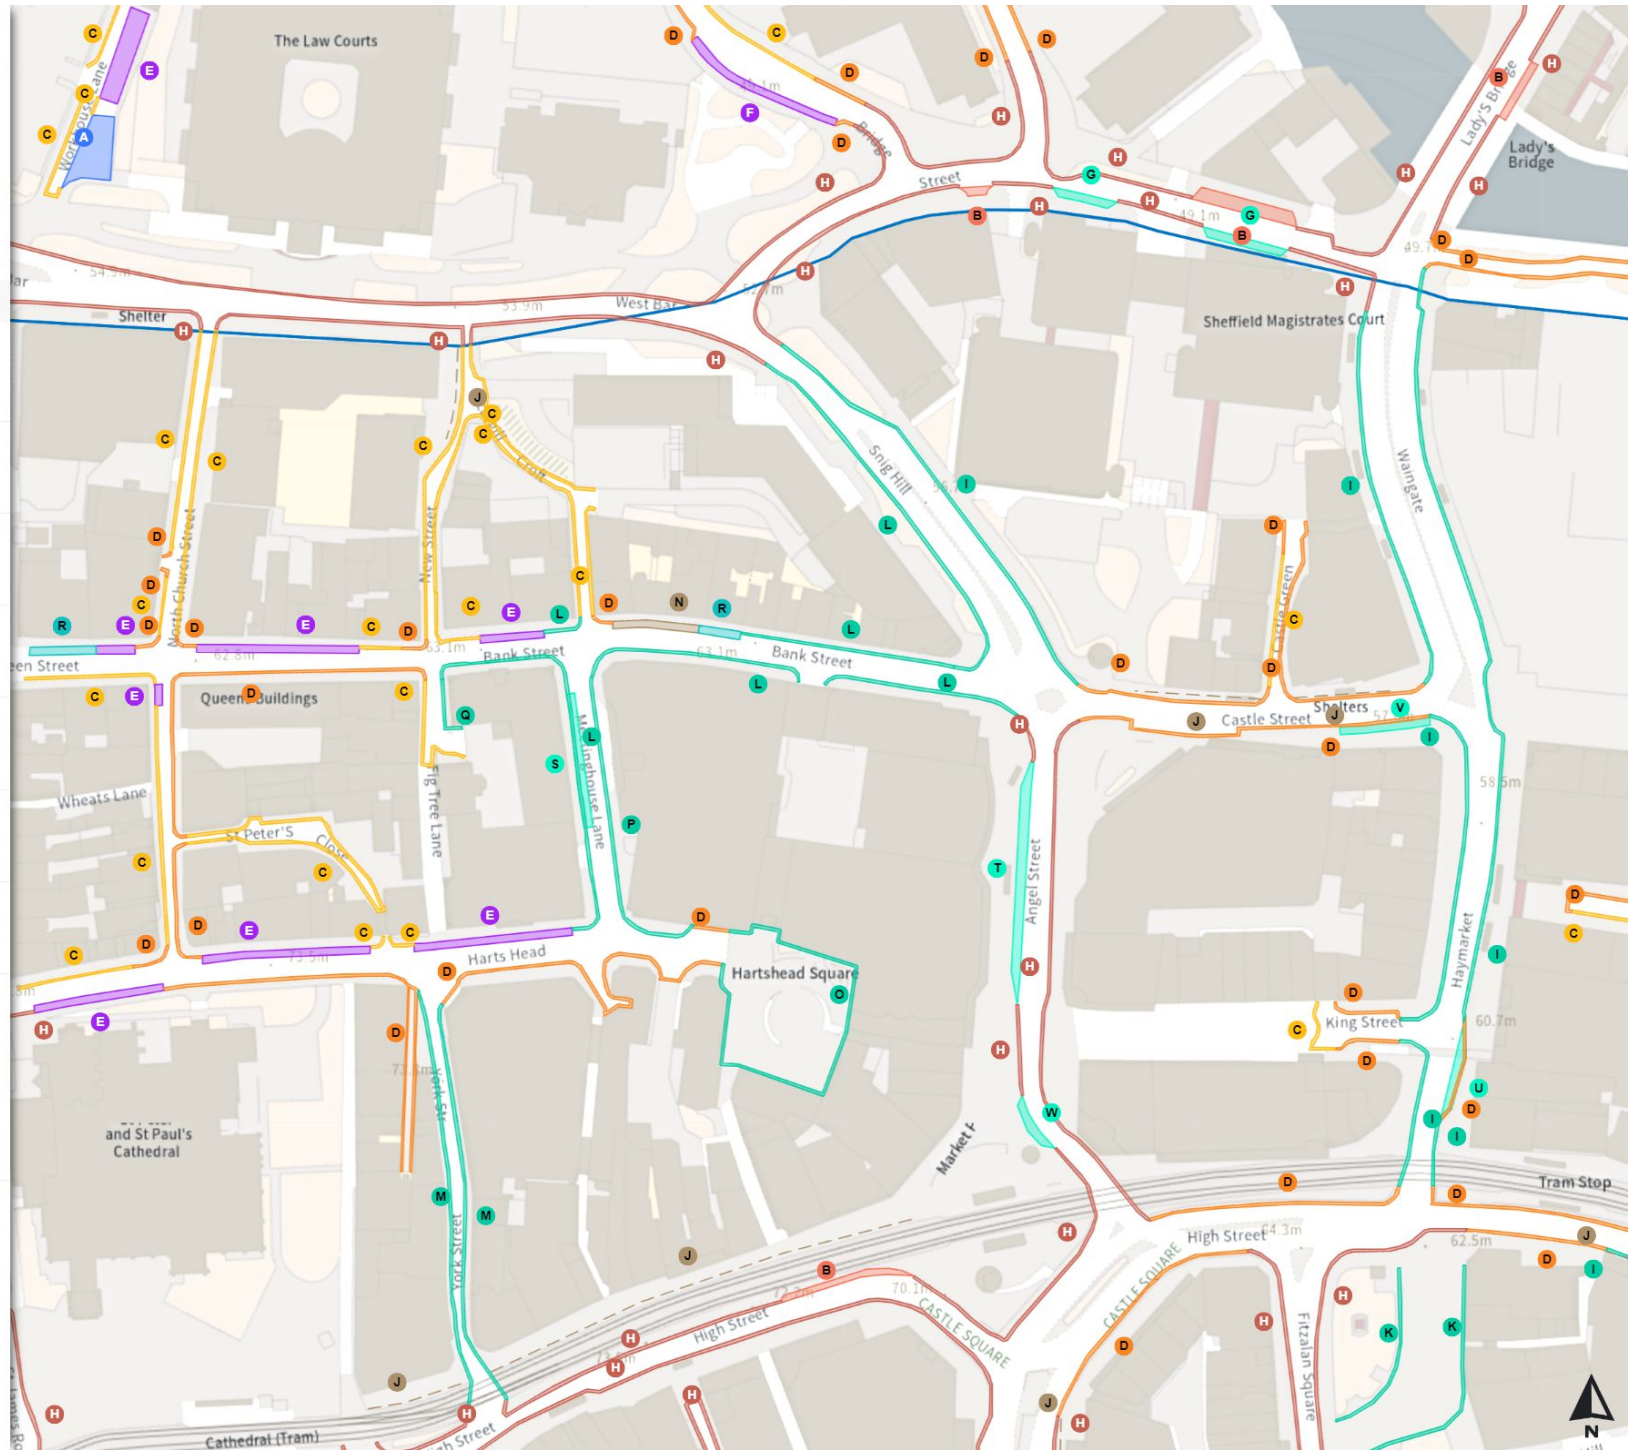

No loading at any time

At all times

0 20 40 60m

Scale: 1:1250

North-West: 435352.141, 387809.131  
South-East: 435777.955, 387435.153

© Crown copyright and database rights 2024 Ordnance Survey.  
You are not permitted to copy, sub-license, distribute or sell any of this data to third parties in any form. Licence number 100018816