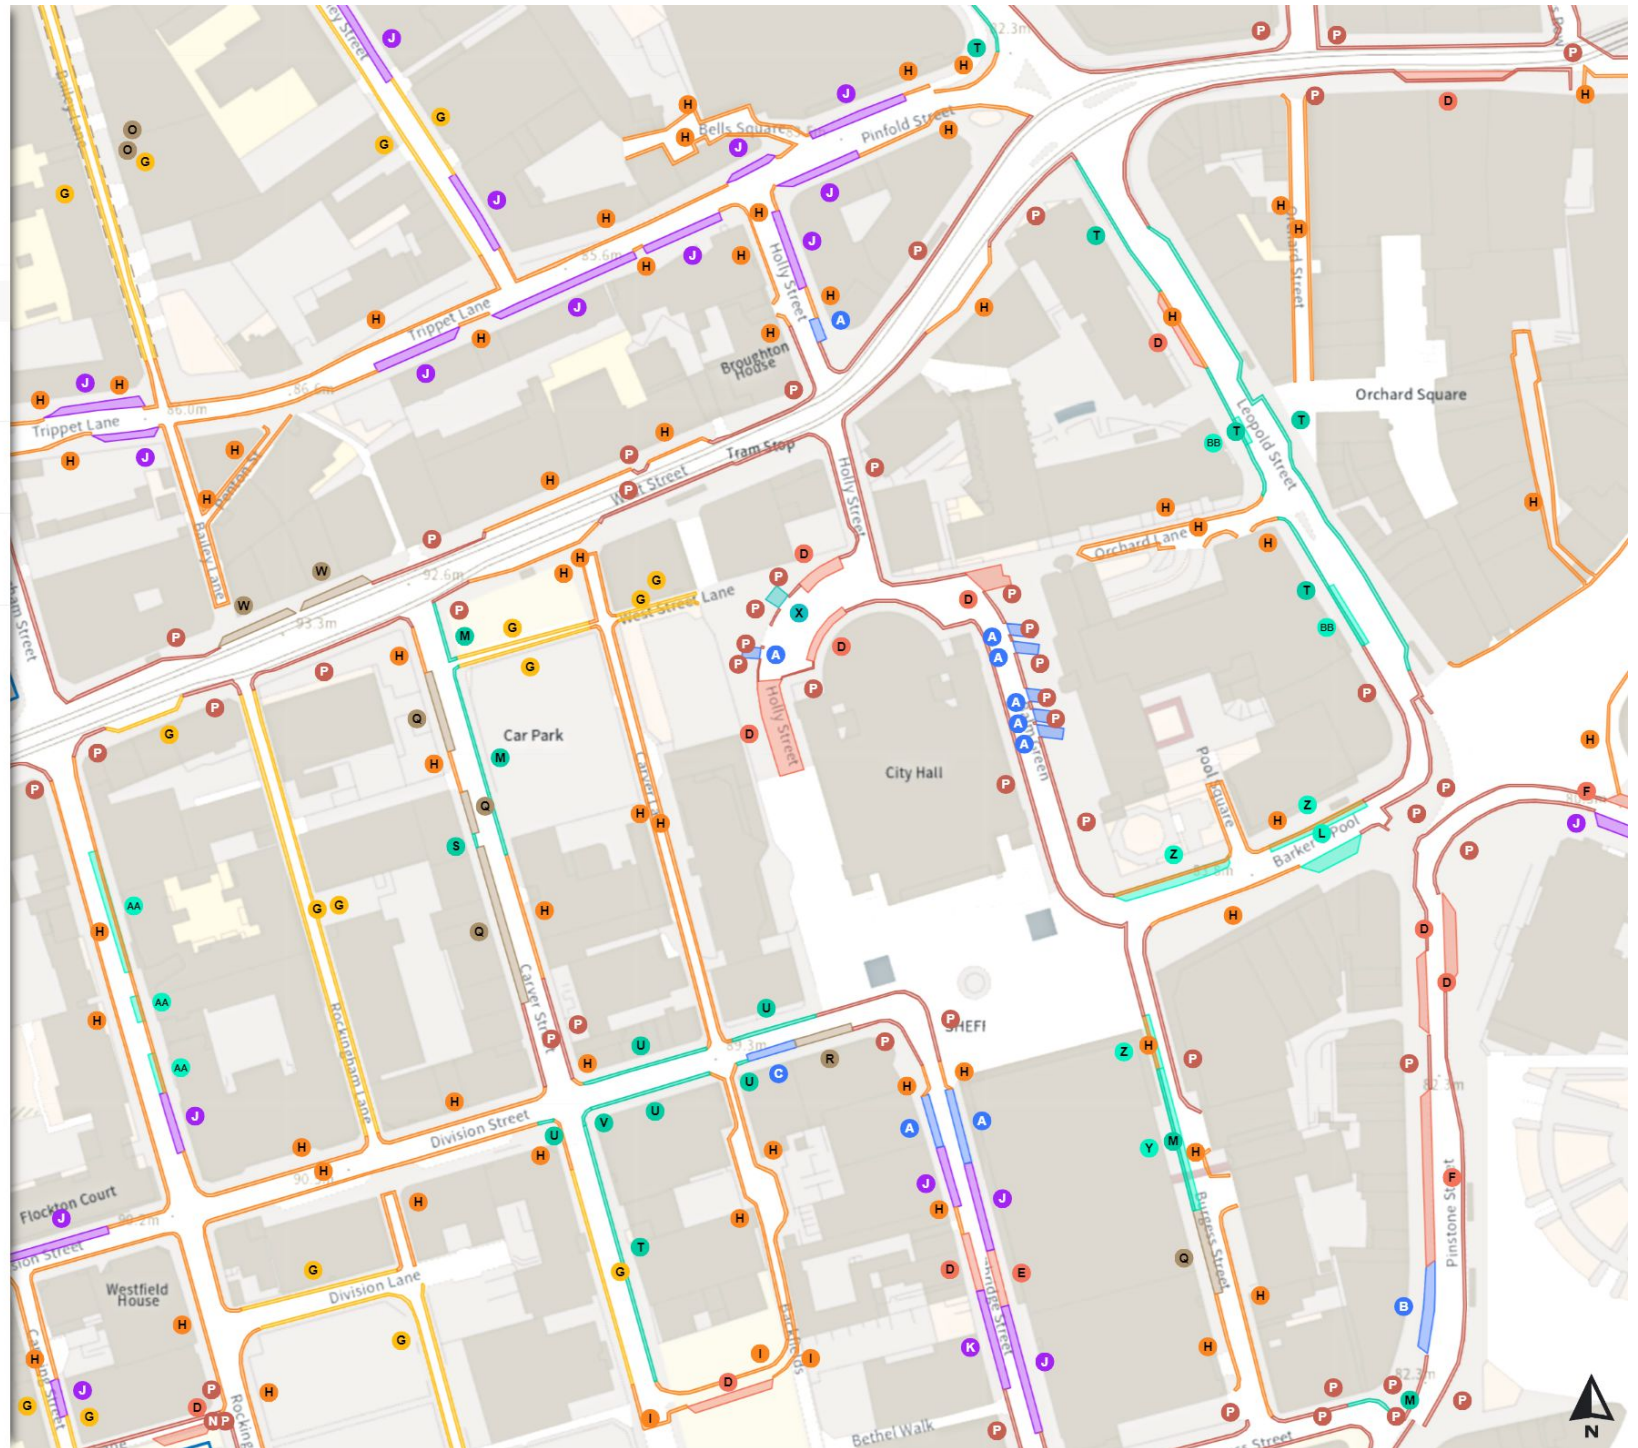

Taxi stopping area

Z At all times

Taxi stopping area

AA 18:30-03:00

Taxi stopping area

BB 18:30-08:00

0 20 40 60m

Scale: 1:1250