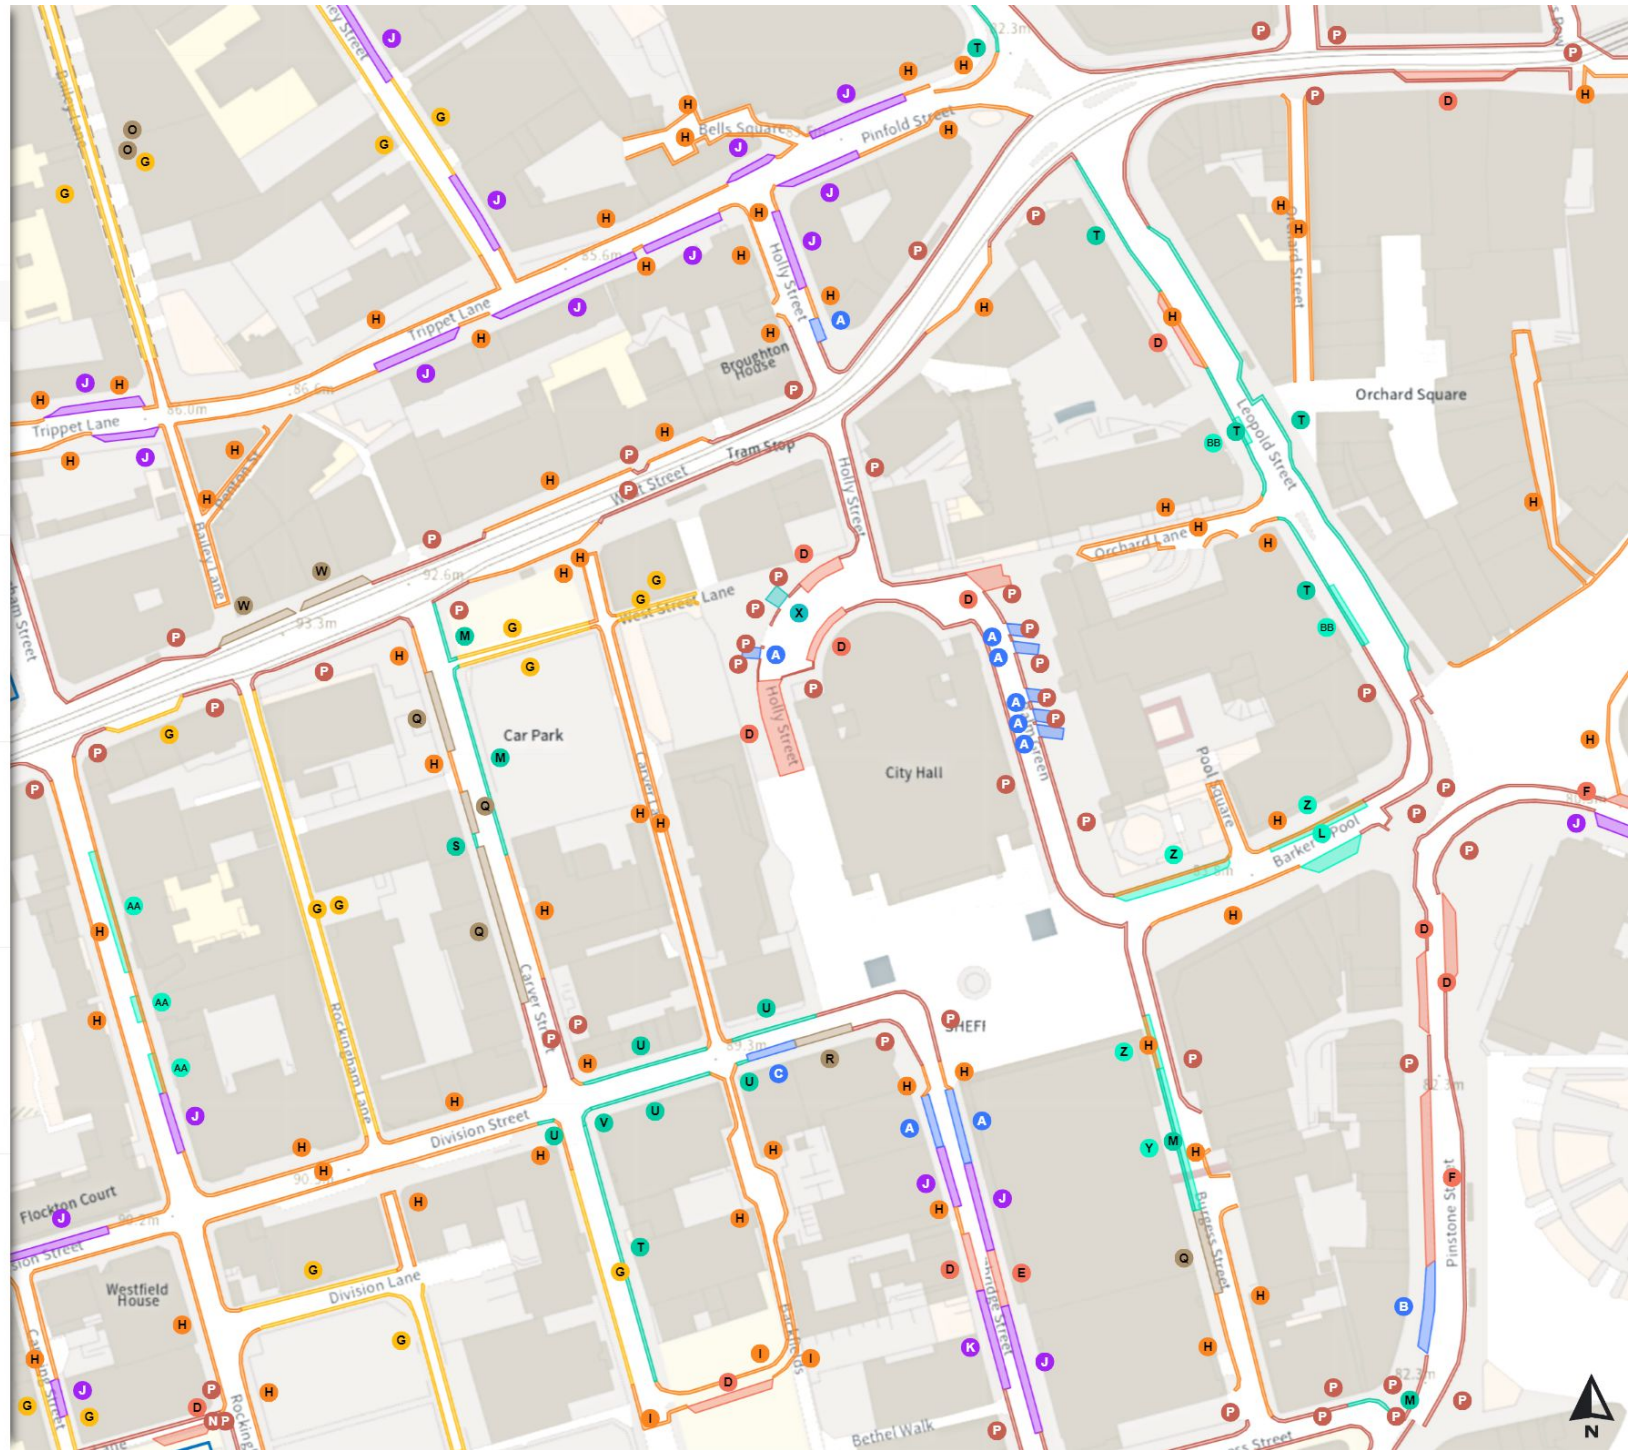

THE SHEFFIELD CITY COUNCIL (STOPPING RESTRICTIONS, WAITING RESTRICTIONS, LOADING RESTRICTIONS & PARKING PLACES) (MAP SCHEDULE) ORDER 2024

Map 354c of 794

Added

- Shared
- No waiting at any time
  At all times
- No loading at any time
  At all times
- Shared
- Paid-for parking place
  08:00-18:30
- Taxi stopping area
  18:30-00:00 00:00-06:00
- Shared
- Loading place
  03:00-19:00
- Taxi stopping area
  19:00-03:00
- Shared
- No waiting at any time
  At all times
- No loading
  Mon-Fri 18:30-06:00

0 20 40 60m

Scale: 1:1250

North-West: 434952.387, 387436.678
South-East: 435378.202, 387062.636

© Crown copyright and database rights 2024 Ordnance Survey.
You are not permitted to copy, sub-license, distribute or sell any of this data to third parties in any form. Licence number 100018816