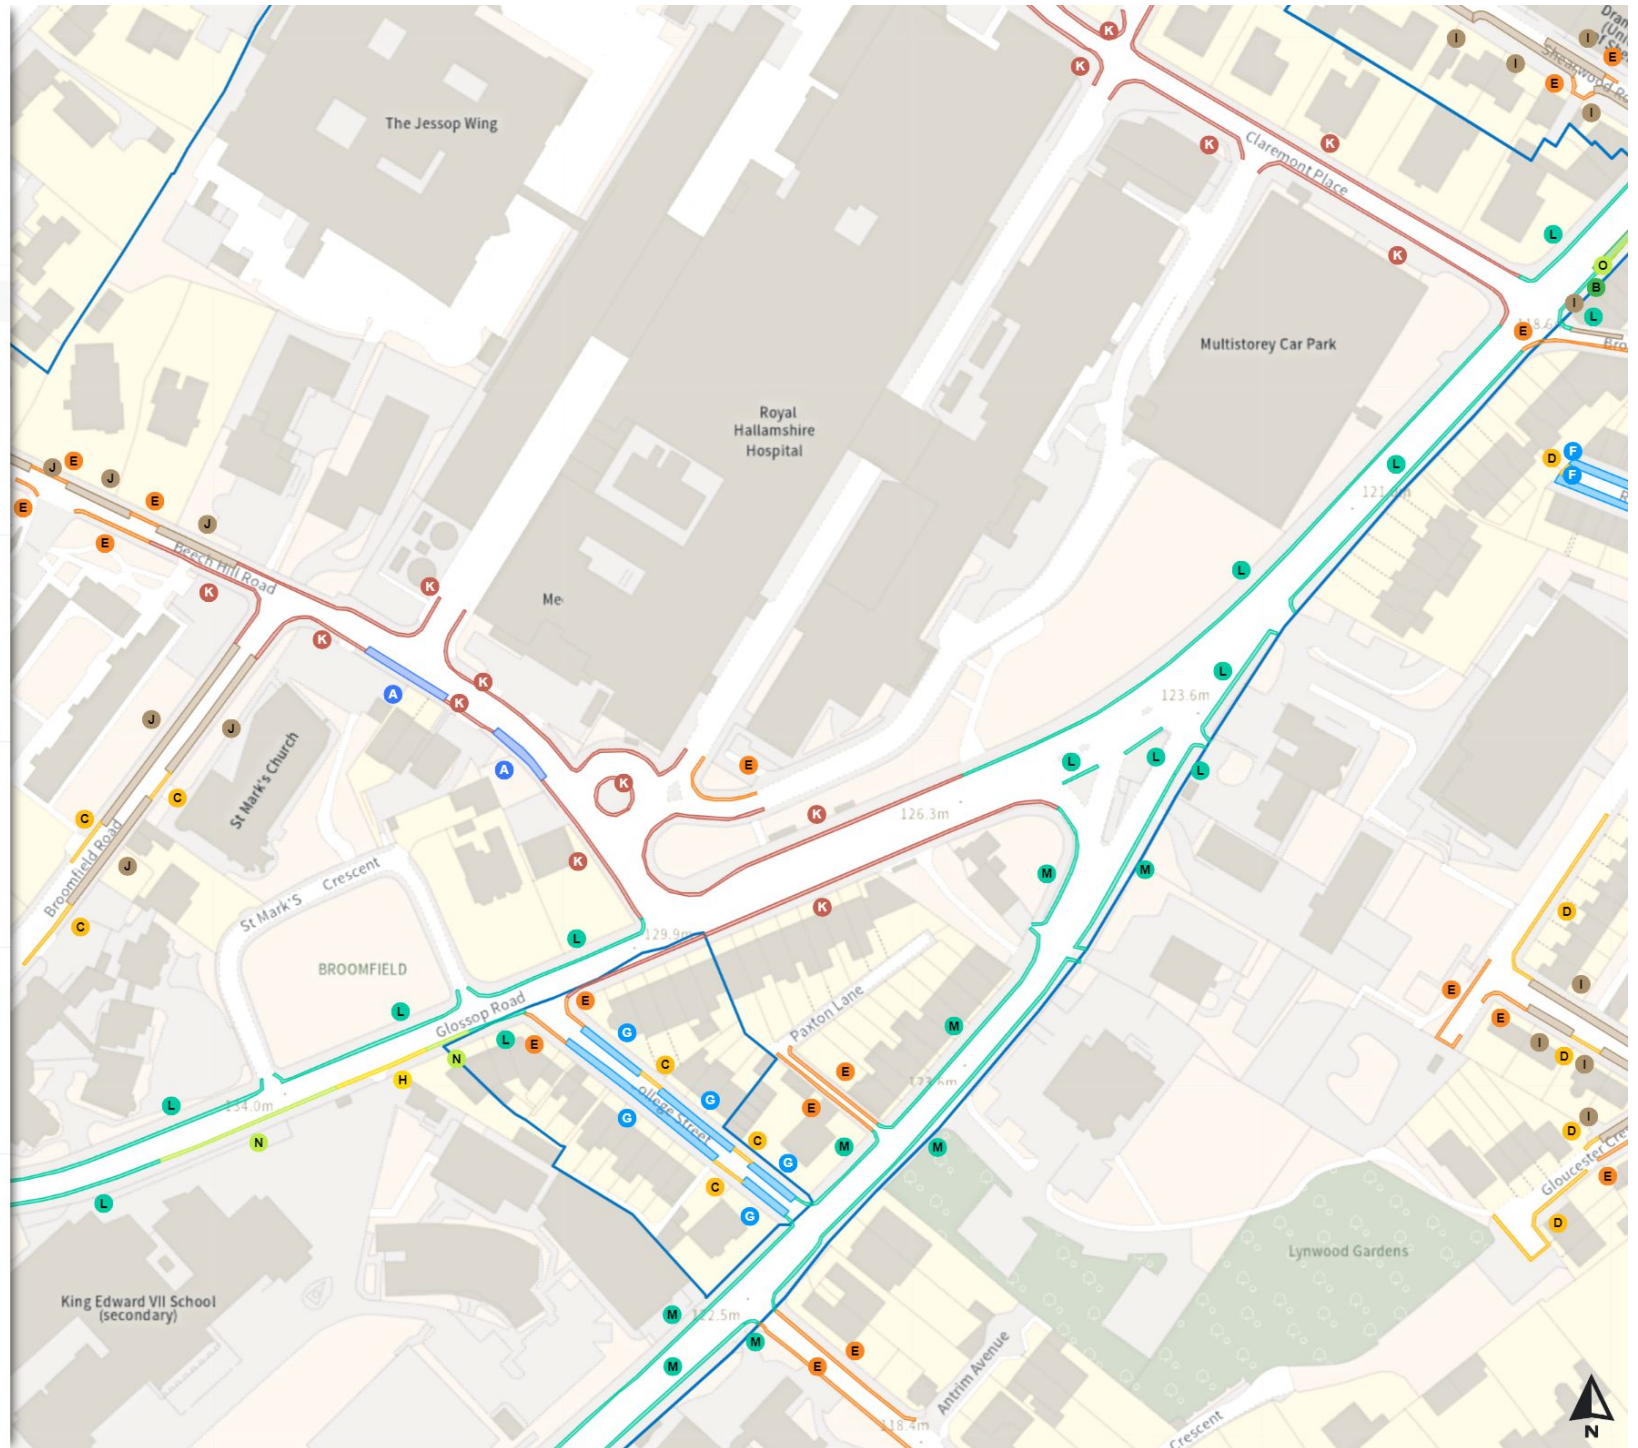

THE SHEFFIELD CITY COUNCIL (STOPPING RESTRICTIONS, WAITING RESTRICTIONS, LOADING RESTRICTIONS & PARKING PLACES) (MAP SCHEDULE) ORDER 2024

Map 375b of 794

Added

- Shared
- Free parking place
  Mon-Fri 08:00-18:30 ⌚ 3h ⌚ 3h
- Permit holders parking place (Broomhall & The Groves)
  Mon-Fri 08:00-18:30
- Shared
- Paid-for parking place
  Mon-Sat 08:00-18:30 ⌚ 4h
- Permit holders parking place (Broomhill)
  Mon-Sat 08:00-18:30
- Shared
- No waiting at any time
  At all times
- No loading at any time
  At all times
- Shared
- No waiting at any time
  At all times
- No loading
  Mon-Fri 07:30-09:30 16:00-18:30

0 20 40 60m

Scale: 1:1250

North-West: 433603.878, 387057.624
South-East: 434029.619, 386683.431

© Crown copyright and database rights 2024 Ordnance Survey.
You are not permitted to copy, sub-license, distribute or sell any of this data to third parties in any form. Licence number 100018816