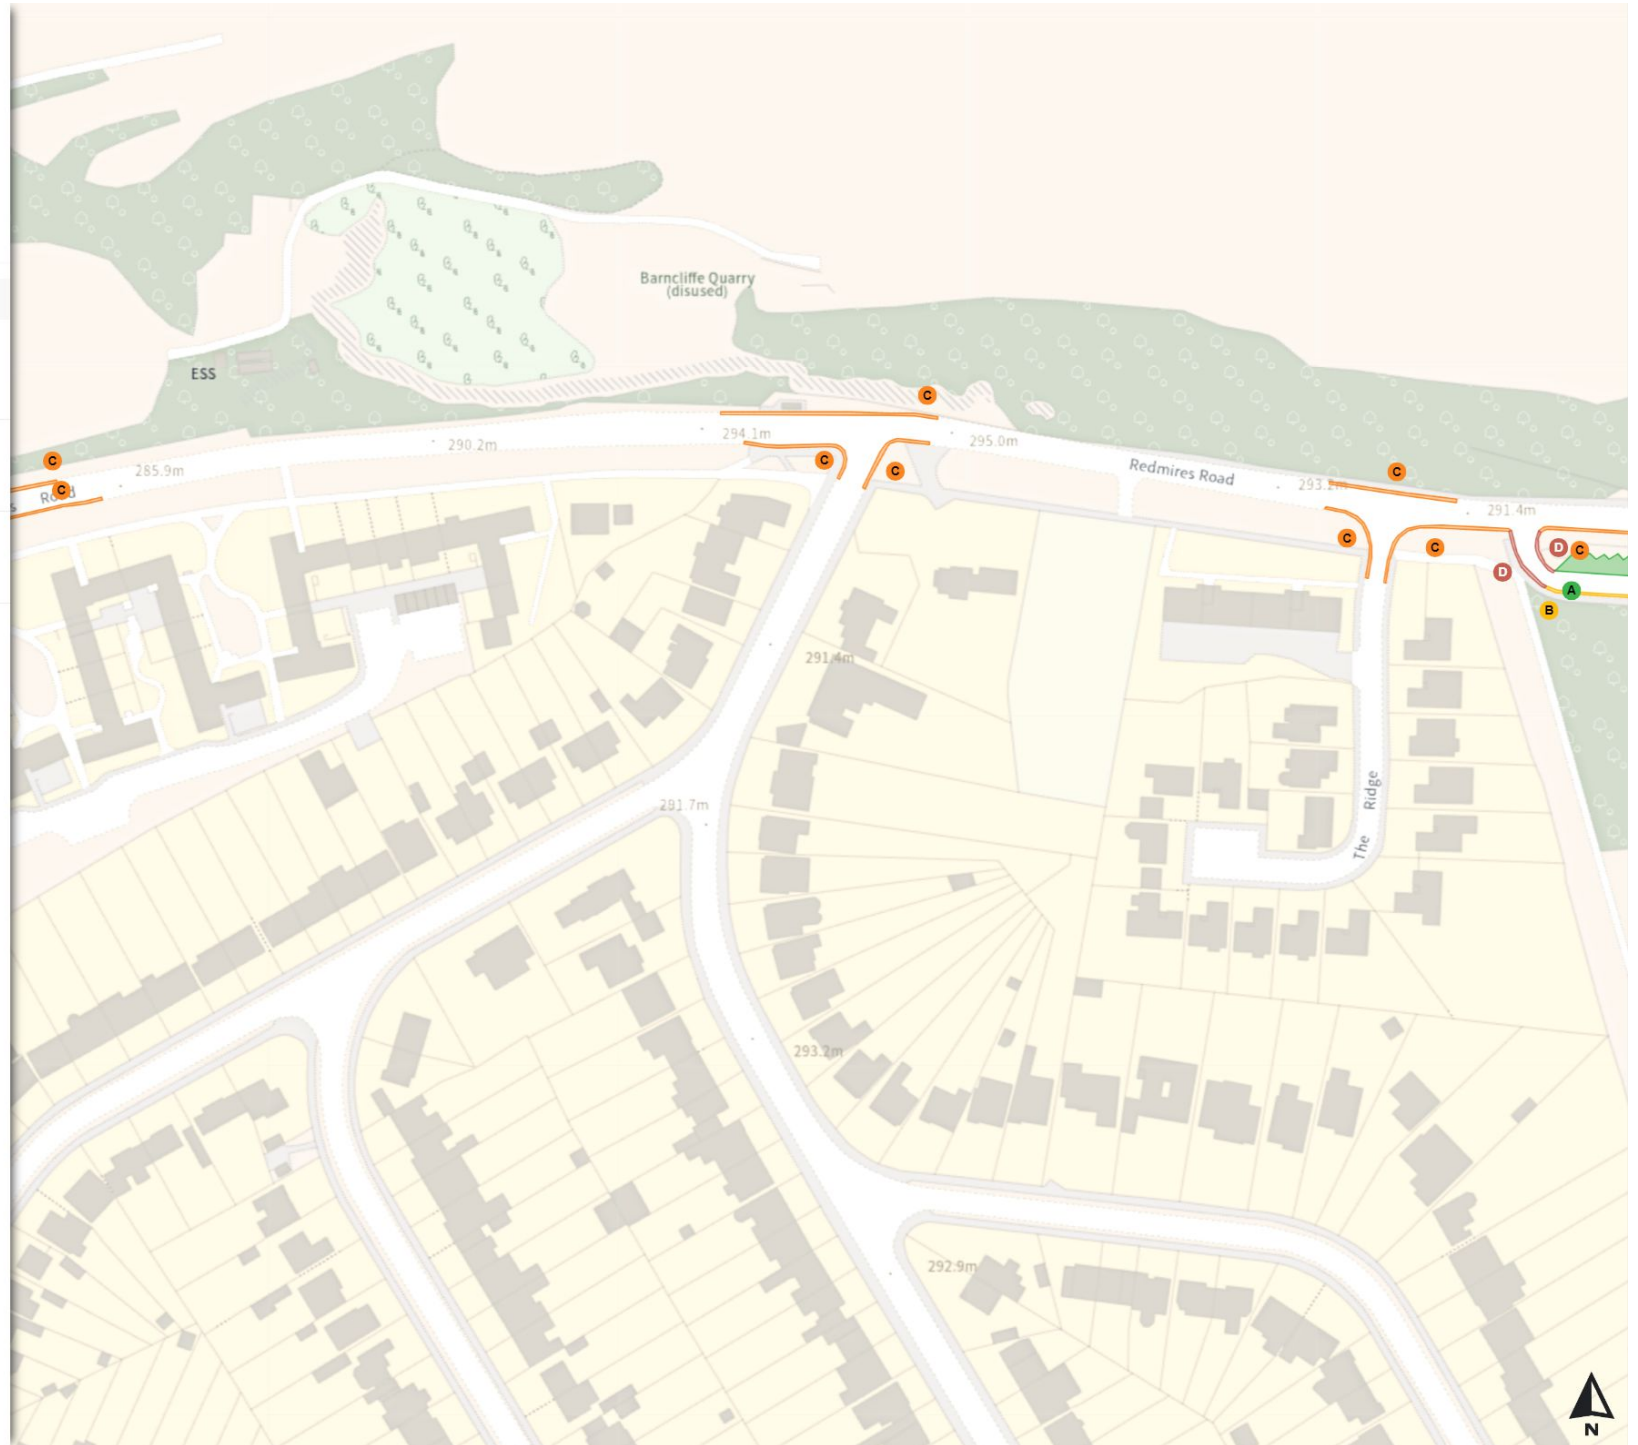

At all times

0 20 40 60m

Scale: 1:1250

North-West: 429937.579, 386663.984  
South-East: 430363.062, 386289.435

© Crown copyright and database rights 2024 Ordnance Survey.  
You are not permitted to copy, sub-license, distribute or sell any of this data to third parties in any form. Licence number 100018816