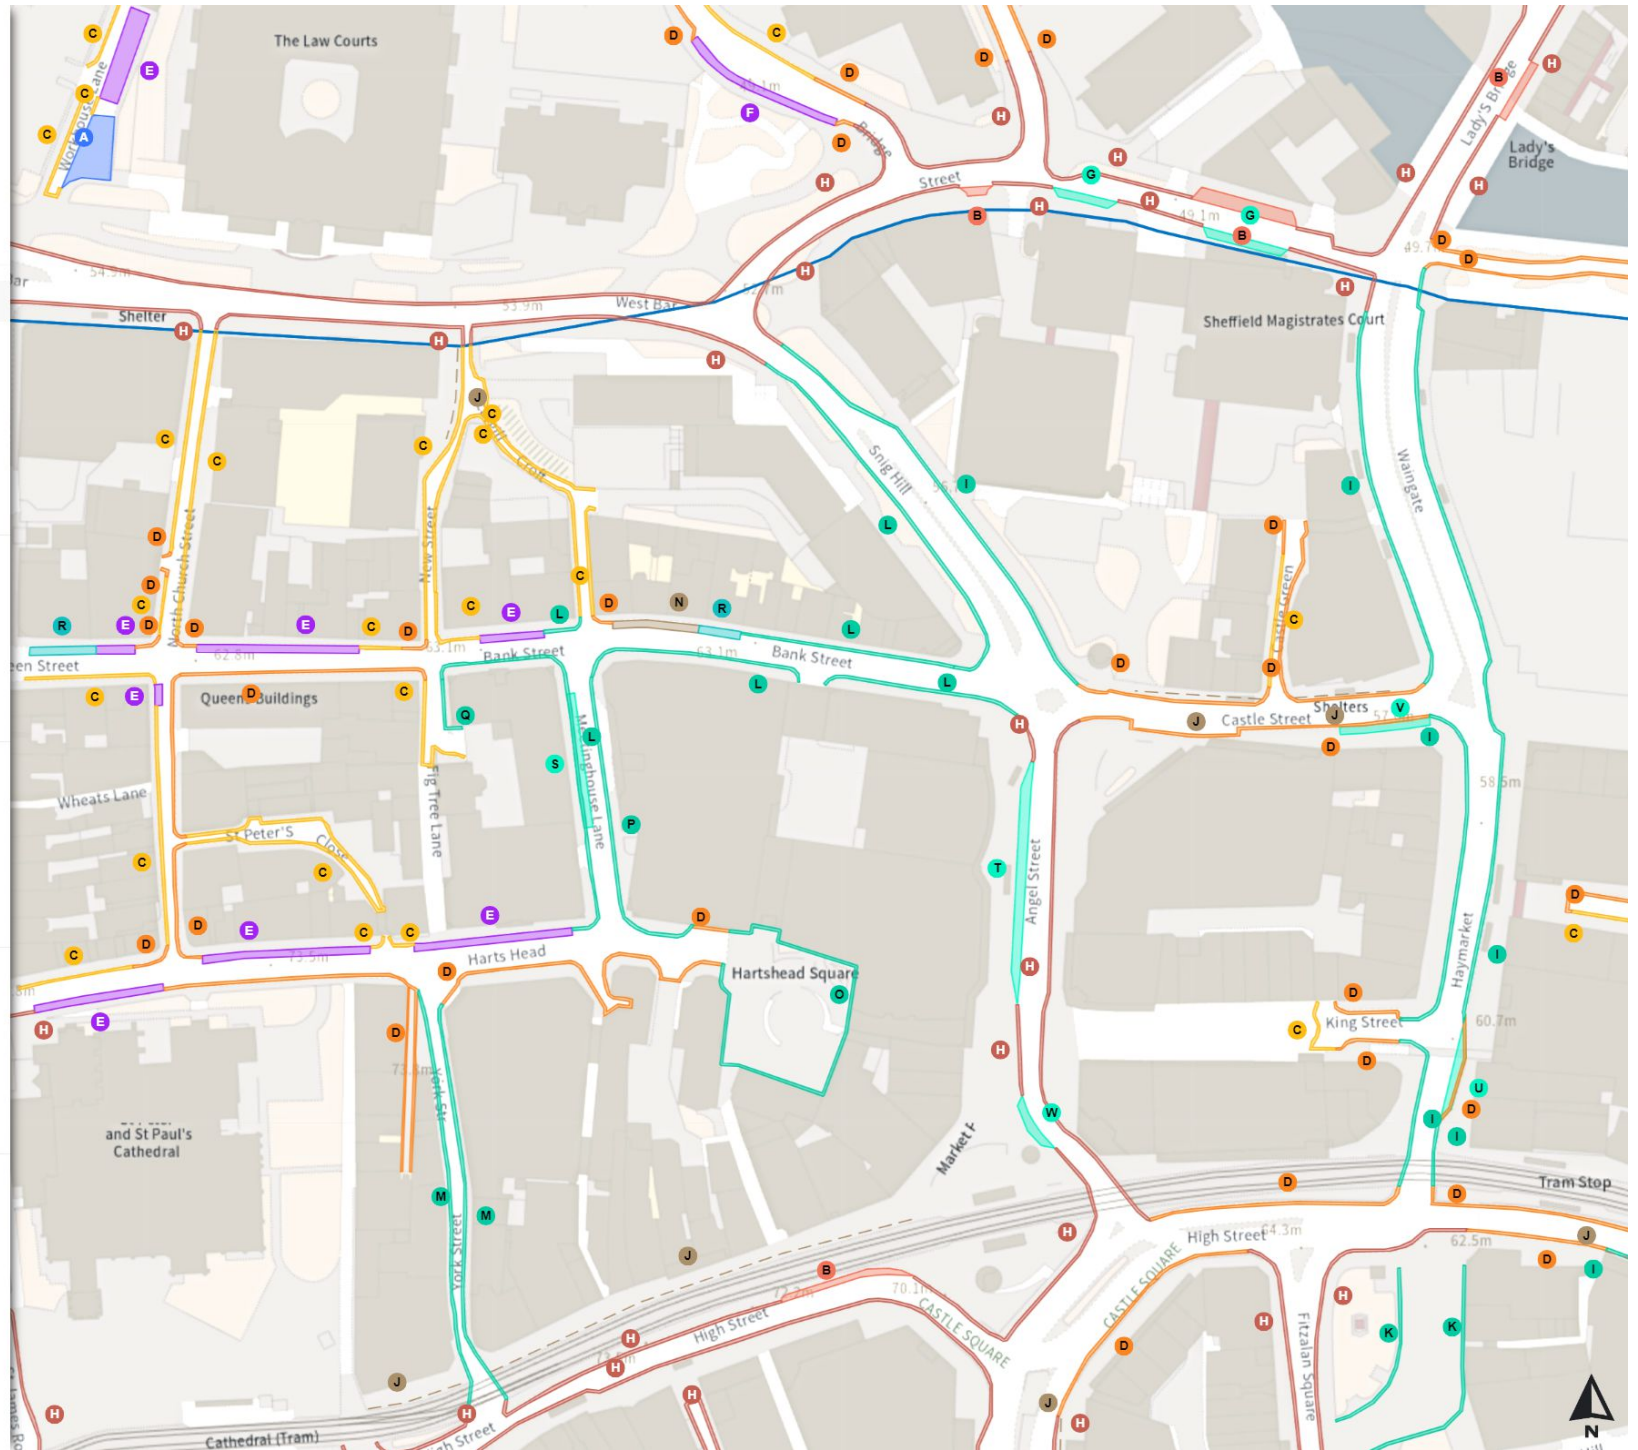

THE SHEFFIELD CITY COUNCIL (STOPPING RESTRICTIONS, WAITING RESTRICTIONS, LOADING RESTRICTIONS & PARKING PLACES) (MAP SCHEDULE) ORDER 2024

Map 334c of 794

Added

- Shared
- M No waiting at any time
  At all times
- M No loading
  Mon-Sat 09:00-17:00
- Shared
- N Paid-for parking place
  08:00-20:30
- N Taxi stopping area
  23:00-00:00 00:00-03:00
- Shared
- C No waiting at any time
  At all times
- C No loading
  11:00-00:00
- Shared
- P No waiting at any time
  At all times
- P No loading
  Mon-Fri 08:00-09:30 16:30-18:30

0 20 40 60m

Scale: 1:1250

North-West: 435352.141, 387809.131
South-East: 435777.955, 387435.153

© Crown copyright and database rights 2024 Ordnance Survey.
You are not permitted to copy, sub-license, distribute or sell any of this data to third parties in any form. Licence number 100018816