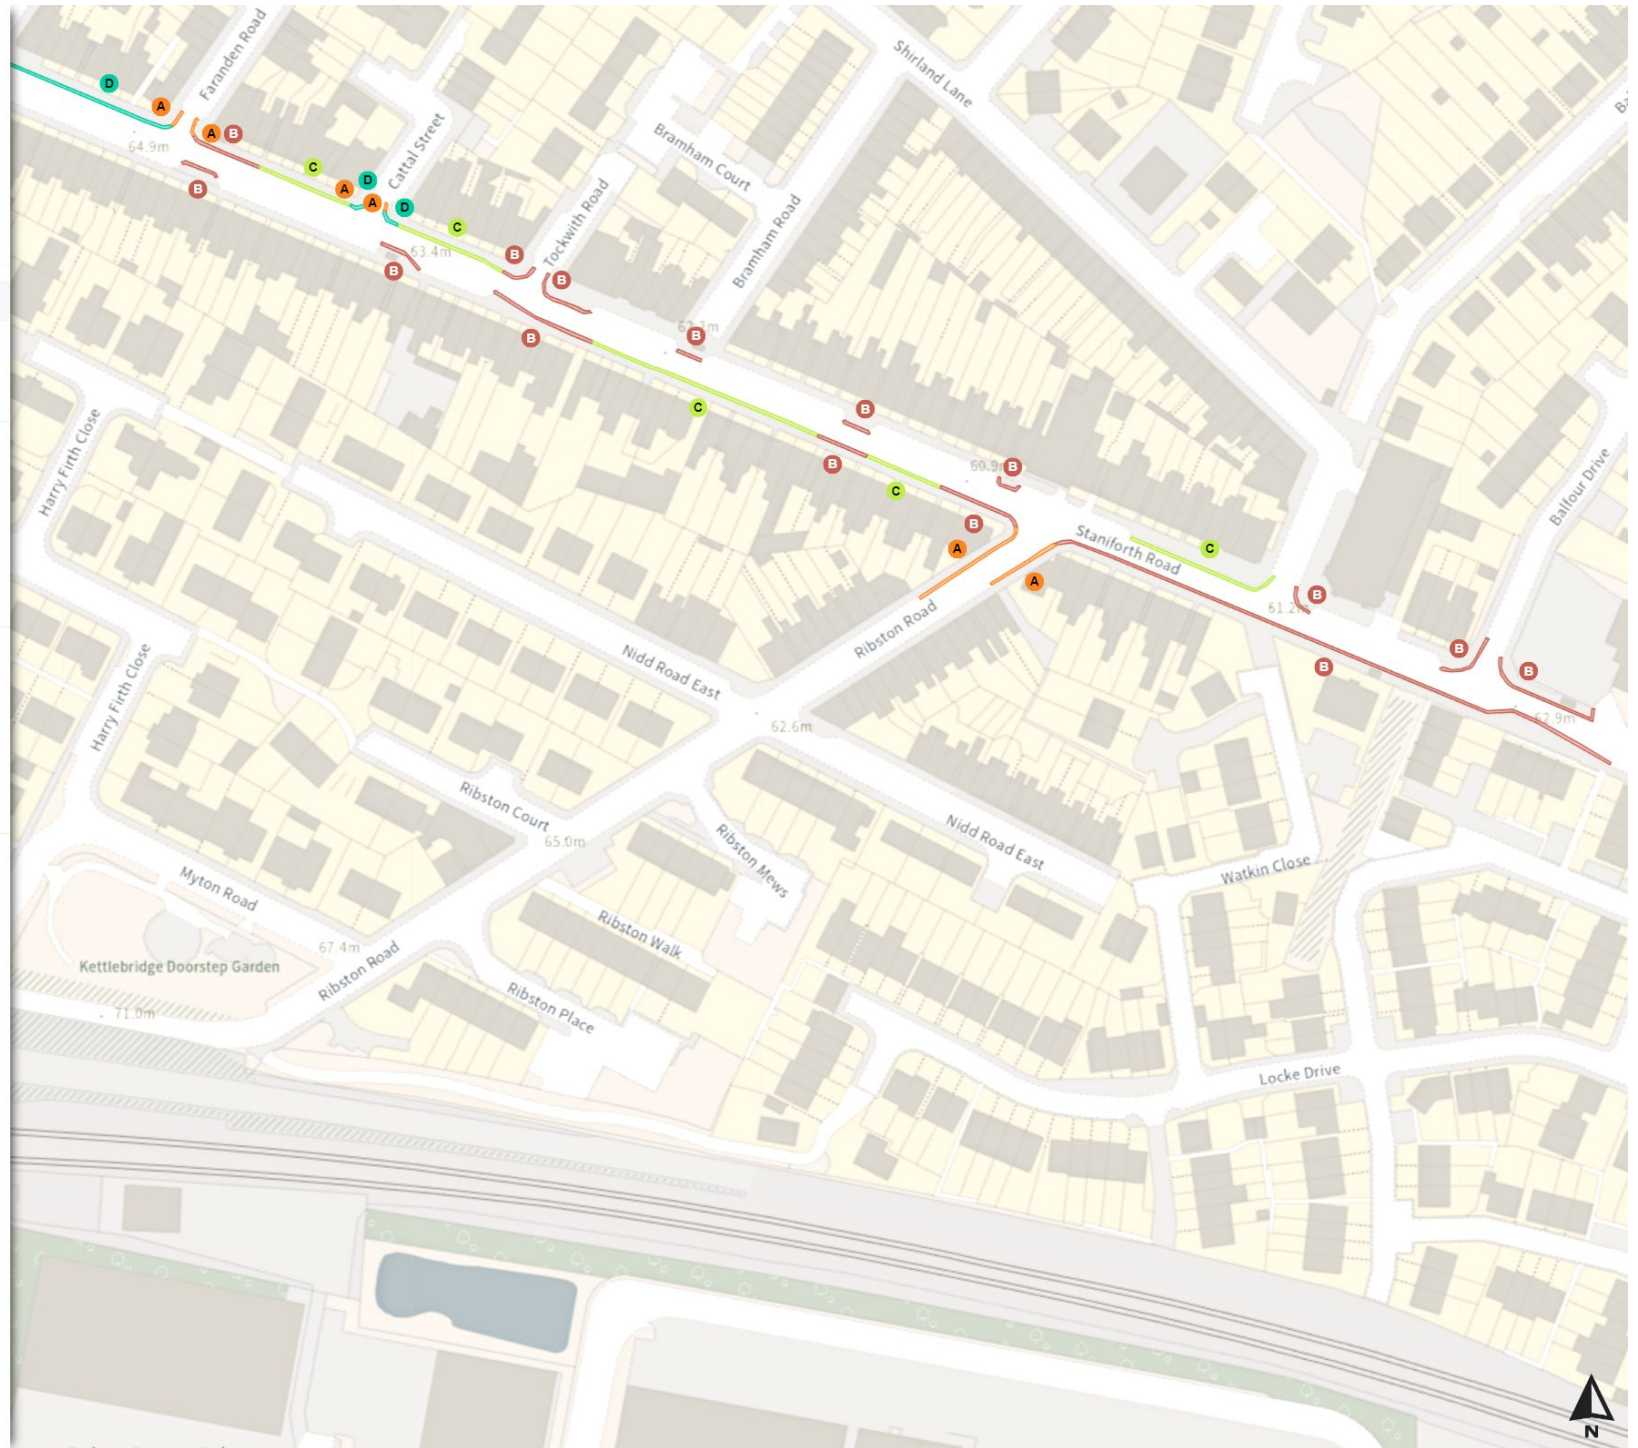

THE SHEFFIELD CITY COUNCIL (STOPPING RESTRICTIONS, WAITING RESTRICTIONS, LOADING RESTRICTIONS & PARKING PLACES) (MAP SCHEDULE) ORDER 2024

Map 323 of 794

Added

No waiting at any time

At all times

Shared

No waiting at any time

At all times

No loading at any time

At all times

Shared

No waiting

Mon-Fri 08:00-09:30 16:00-18:30

No loading

Mon-Fri 08:00-09:30 16:00-18:30

Shared

No waiting at any time

At all times

No loading

Mon-Fri 08:00-09:30 16:00-18:30

0 20 40 60m

Scale: 1:1250

North-West: 438384.779, 388201.907
South-East: 438810.8, 387828.23

© Crown copyright and database rights 2024 Ordnance Survey.
You are not permitted to copy, sub-license, distribute or sell any of this data to third parties in any form. Licence number 100018816