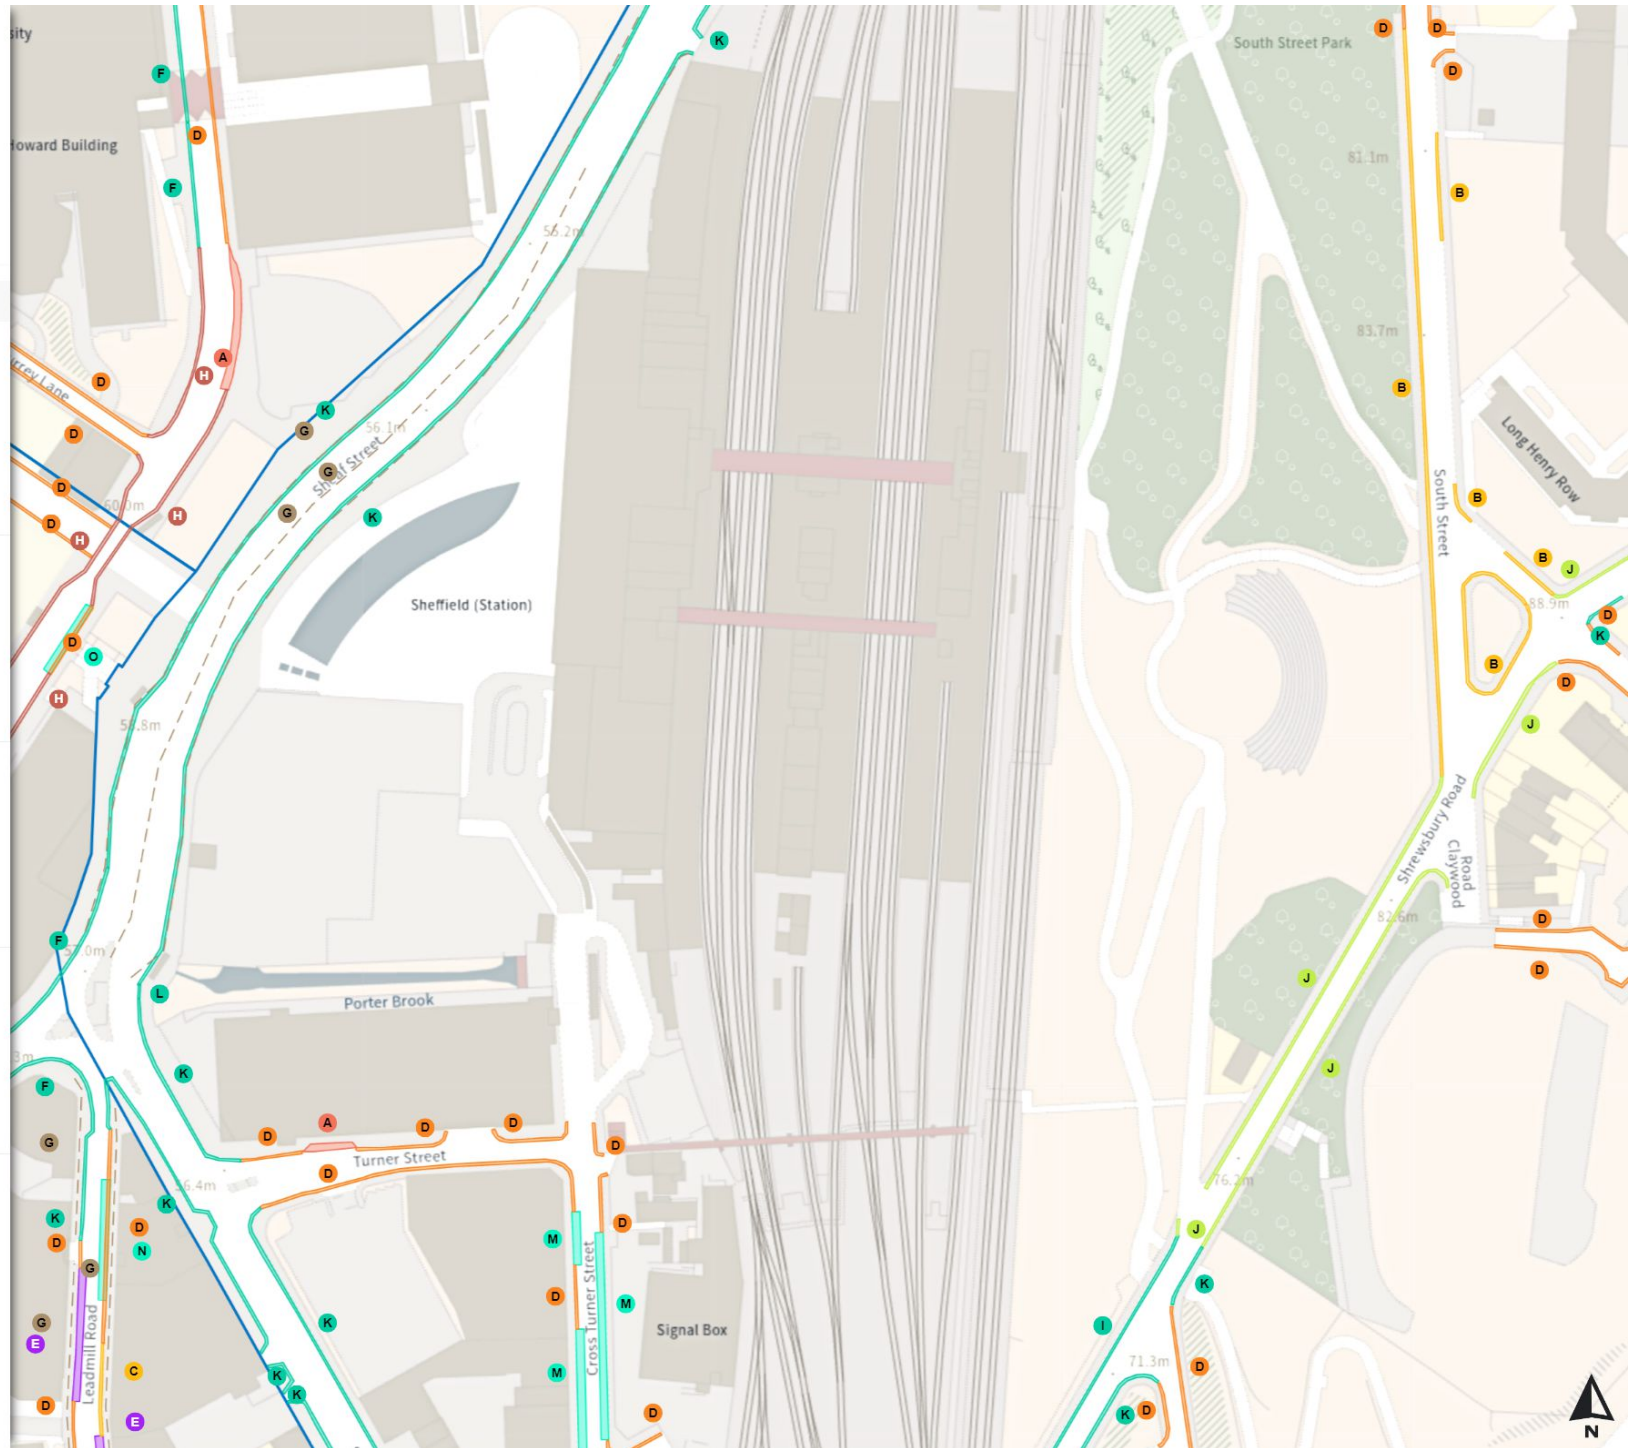

THE SHEFFIELD CITY COUNCIL (STOPPING RESTRICTIONS, WAITING RESTRICTIONS, LOADING RESTRICTIONS & PARKING PLACES) (MAP SCHEDULE) ORDER 2024

Map 380b of 794

Added

- **Shared**
  - **H** No waiting at any time
    At all times
  - **H** No loading at any time
    At all times
- **Shared**
  - **I** No waiting at any time
    At all times
  - **I** No loading
    Mon-Fri 07:30-09:30 16:00-18:30
- **Shared**
  - **J** No waiting
    Mon-Fri 08:00-09:30 16:30-18:30
  - **J** No loading
    Mon-Fri 08:00-09:30 16:30-18:30
- **Shared**
  - **K** No waiting at any time
    At all times
  - **K** No loading
    Mon-Fri 08:00-09:30 16:30-18:30

0 20 40 60m

Scale: 1:1250

North-West: 435665.944, 387072.614
South-East: 436091.849, 386698.605

© Crown copyright and database rights 2024 Ordnance Survey.
You are not permitted to copy, sub-license, distribute or sell any of this data to third parties in any form. Licence number 100018816