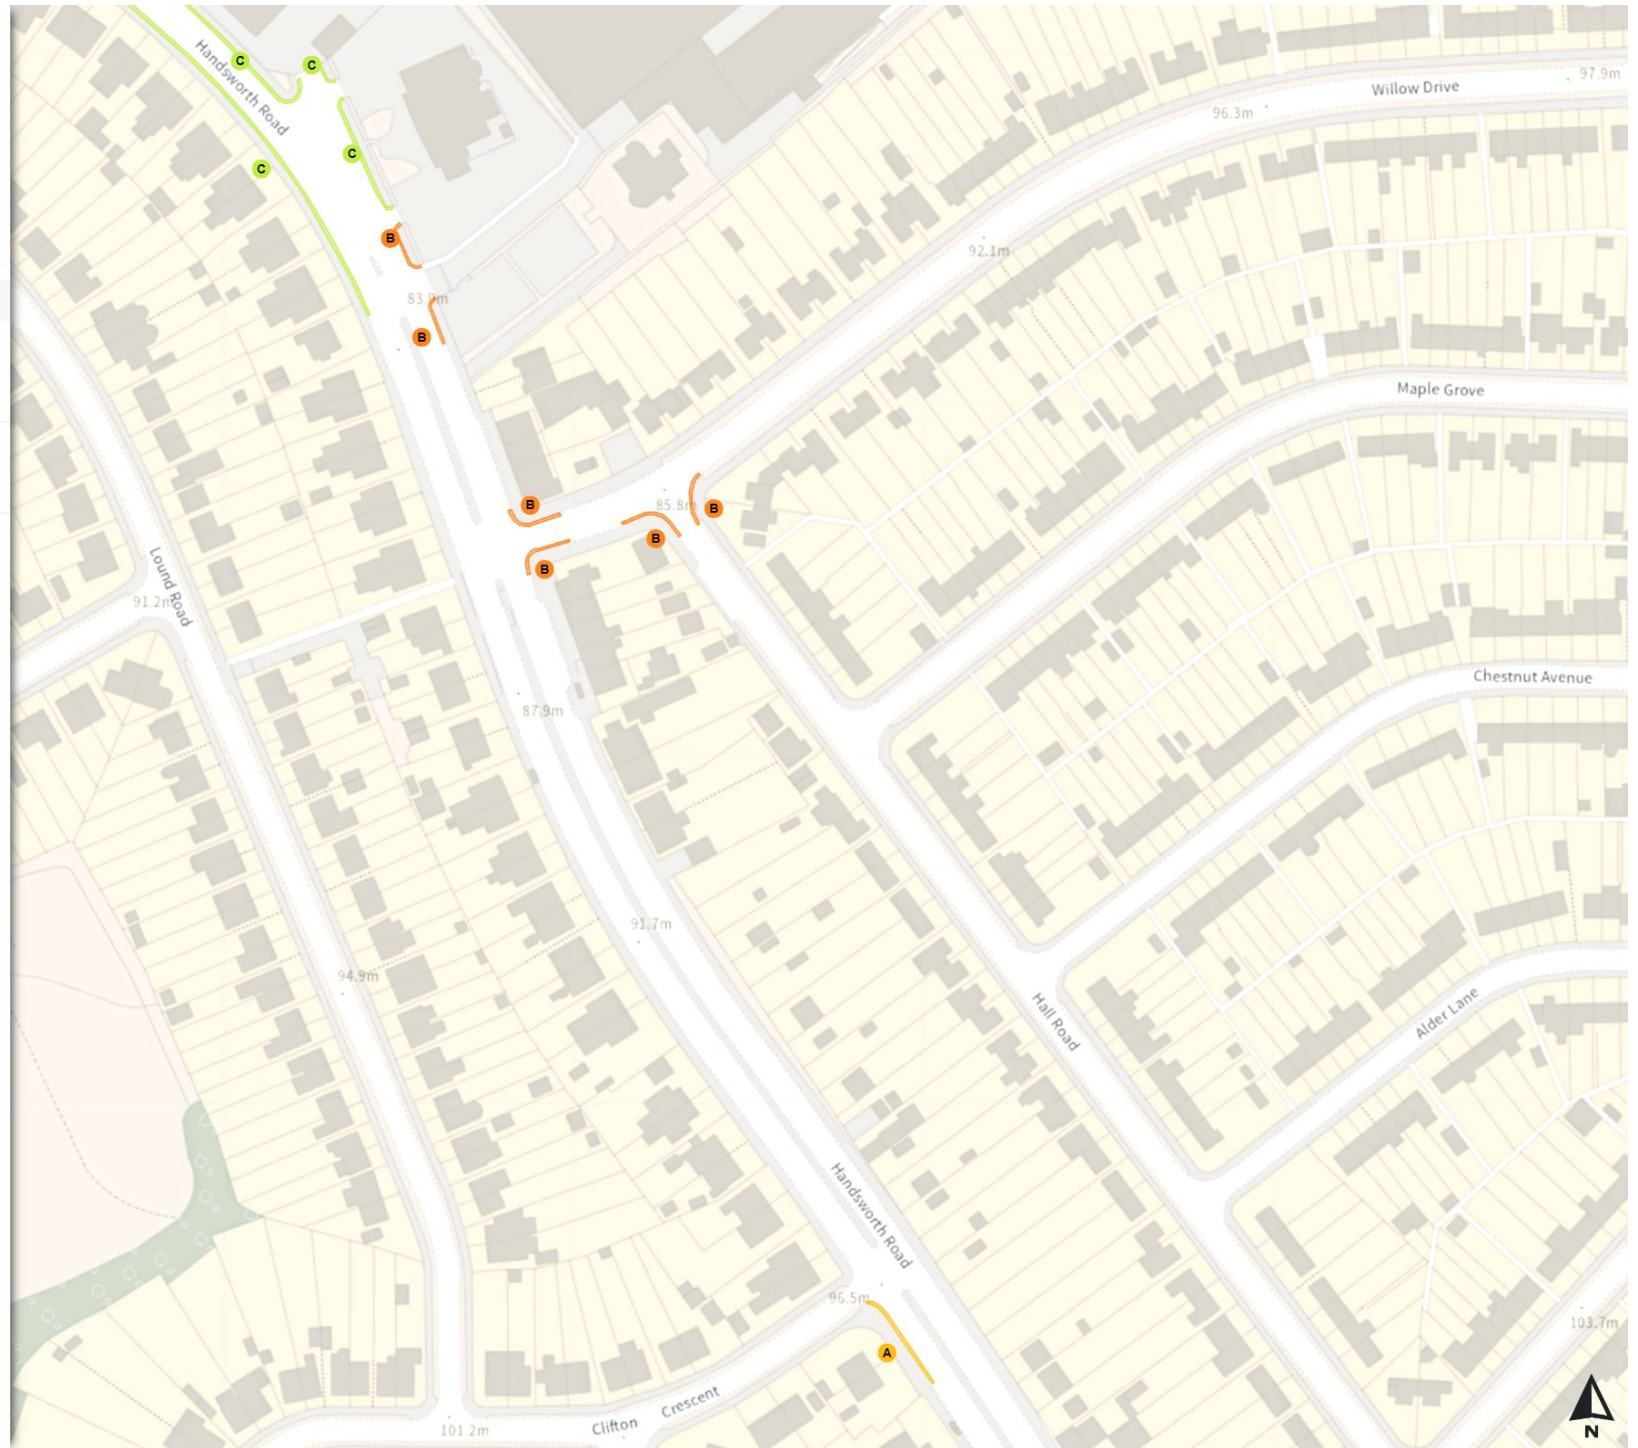

THE SHEFFIELD CITY COUNCIL (STOPPING RESTRICTIONS, WAITING RESTRICTIONS, LOADING RESTRICTIONS & PARKING PLACES) (MAP SCHEDULE) ORDER 2024

Map 365 of 794

Added

- No waiting
- A Mon-Sat 08:00-18:30
- No waiting at any time
- B At all times
- Shared
- C No waiting
  Mon-Fri 08:00-09:30 16:00-18:30
- C No loading
  Mon-Fri 08:00-09:30 16:00-18:30

Scale: 1:1250

North-West: 439901.343, 387475.568
South-East: 440327.55, 387101.968

© Crown copyright and database rights 2024 Ordnance Survey.
You are not permitted to copy, sub-license, distribute or sell any of this data to third parties in any form. Licence number 100018816