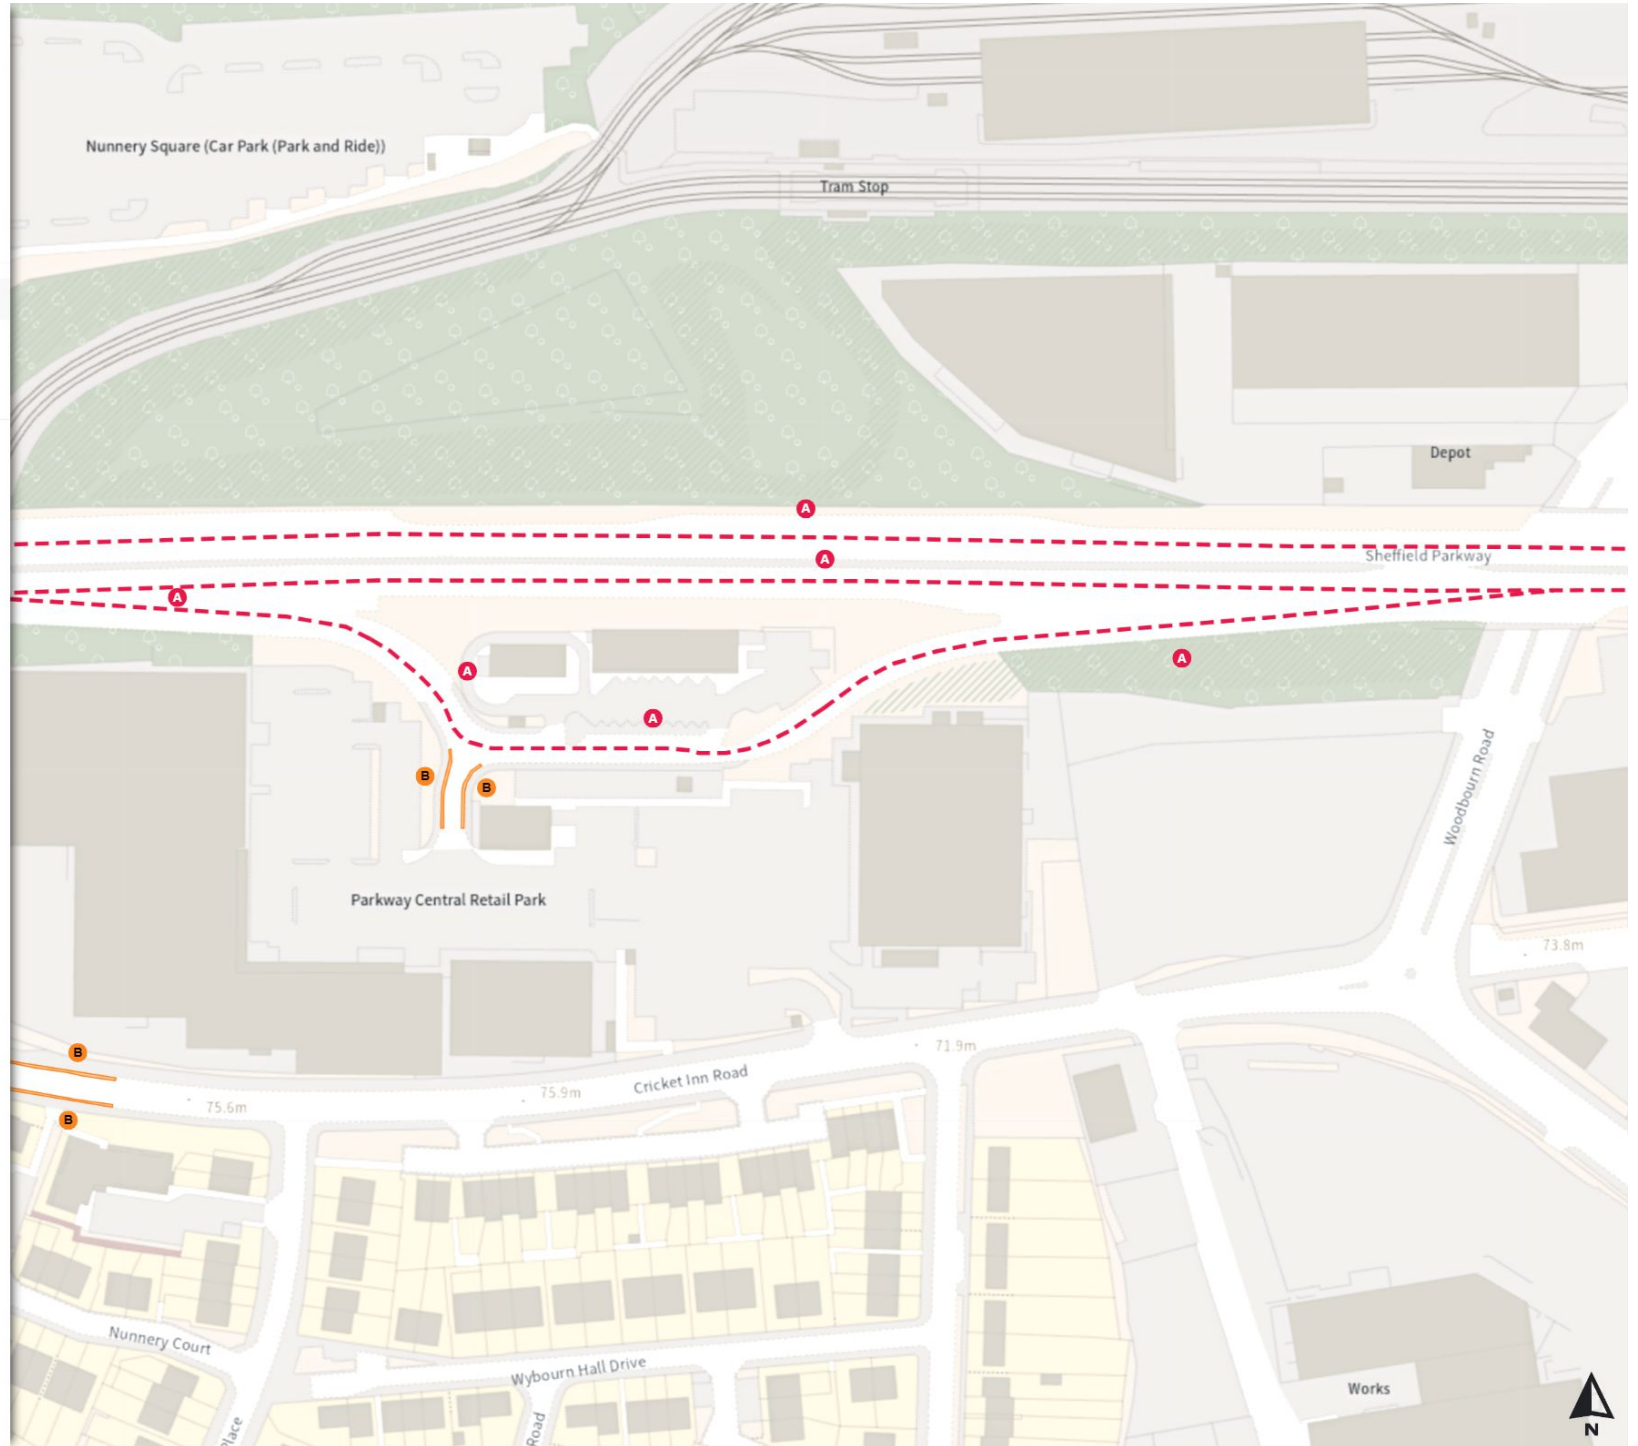

THE SHEFFIELD CITY COUNCIL (STOPPING RESTRICTIONS, WAITING RESTRICTIONS, LOADING RESTRICTIONS & PARKING PLACES) (MAP SCHEDULE) ORDER 2024

Map 338 of 794

Added

- Clearway
- At all times
- No waiting at any time
- At all times

0 20 40 60m

Scale: 1:1250

North-West: 437001.607, 387821.66
South-East: 437427.552, 387447.83

© Crown copyright and database rights 2024 Ordnance Survey.
You are not permitted to copy, sub-license, distribute or sell any of this data to third parties in any form. Licence number 100018816