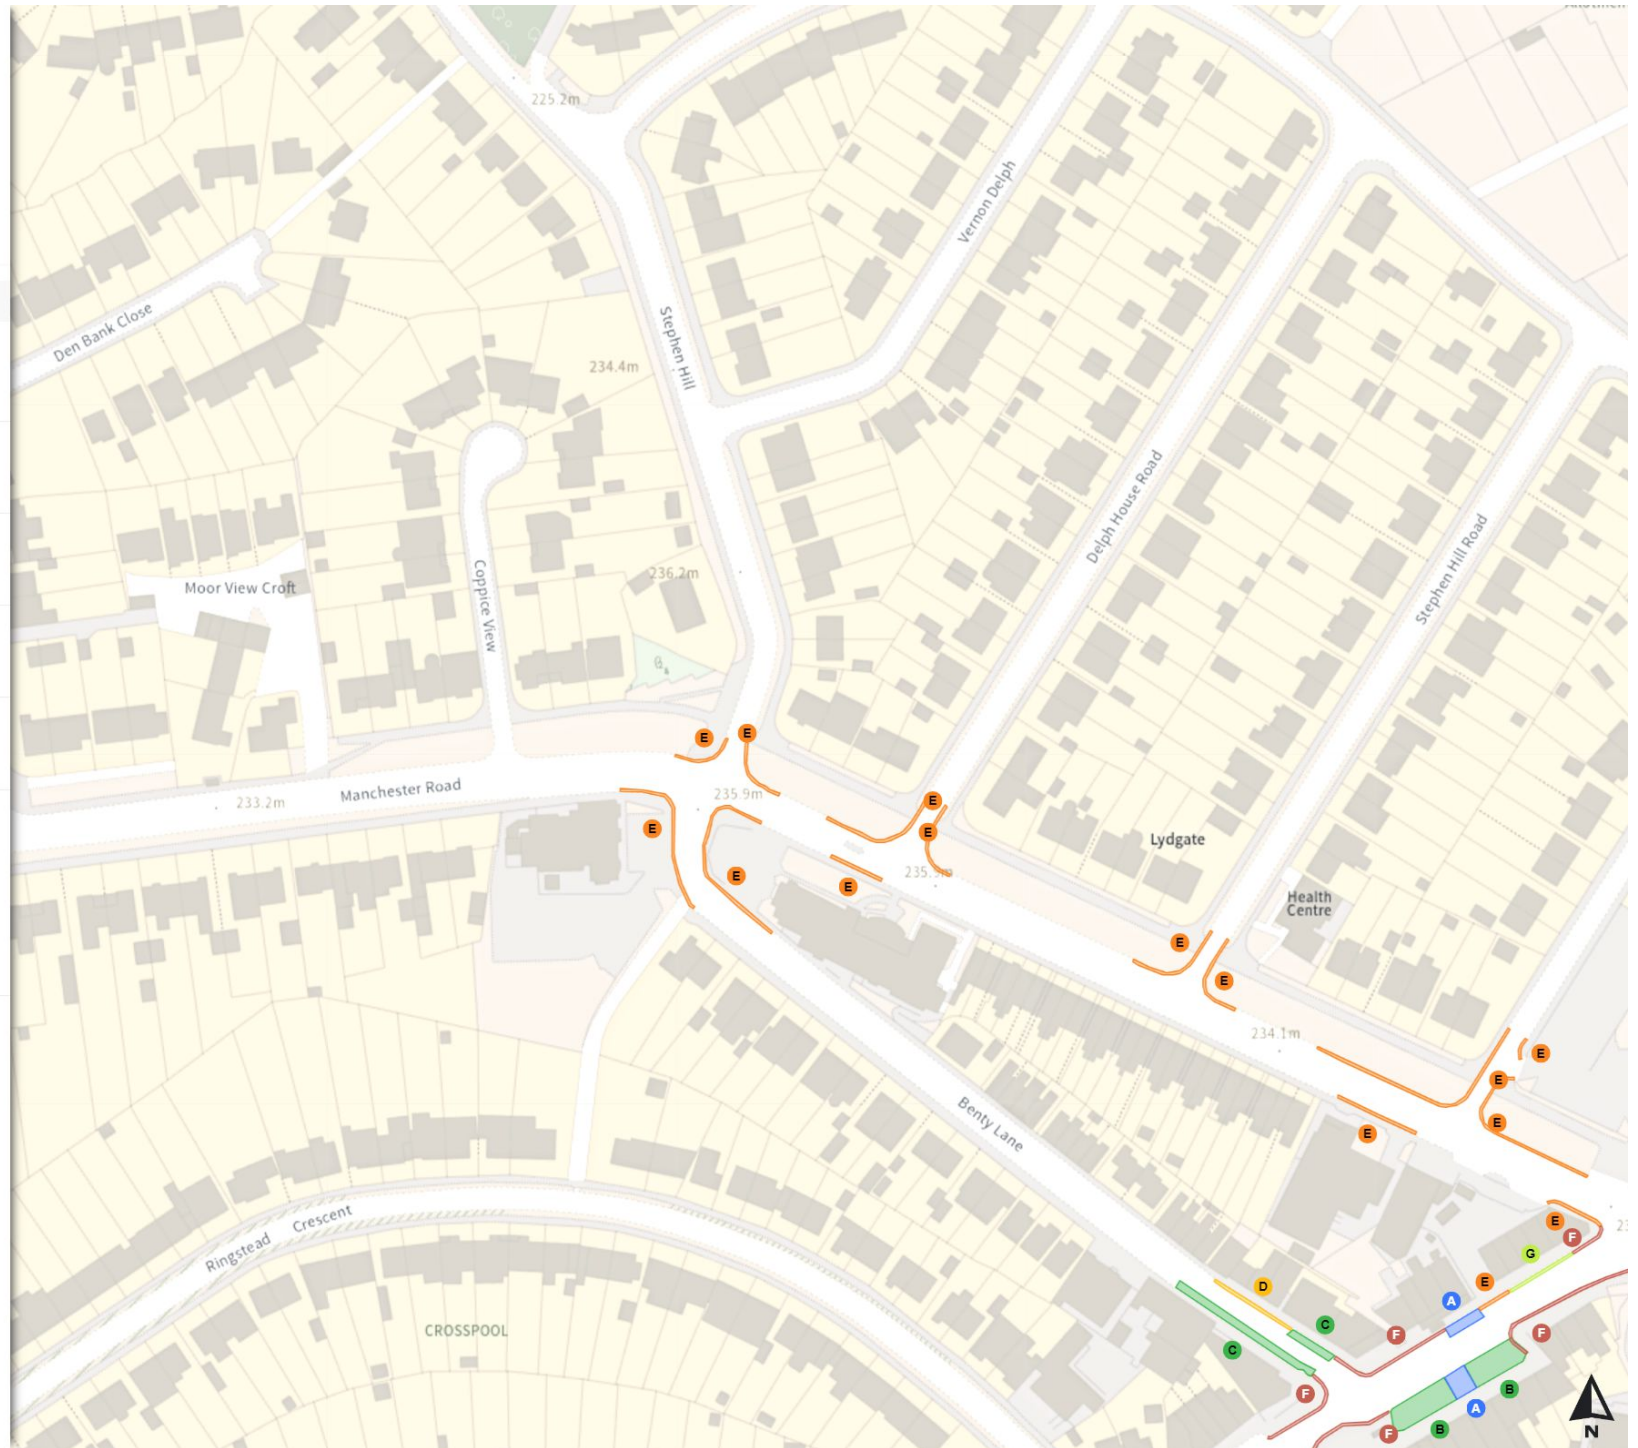

Mon-Sat 08:00-09:30 16:30-18:30

No loading

Mon-Sat 08:00-09:30 16:30-18:30

0 20 40 60m

Scale: 1:1250

North-West: 431653.192, 387413.618  
South-East: 432078.746, 387039.281

© Crown copyright and database rights 2024 Ordnance Survey.  
You are not permitted to copy, sub-license, distribute or sell any of this data to third parties in any form. Licence number 100018816