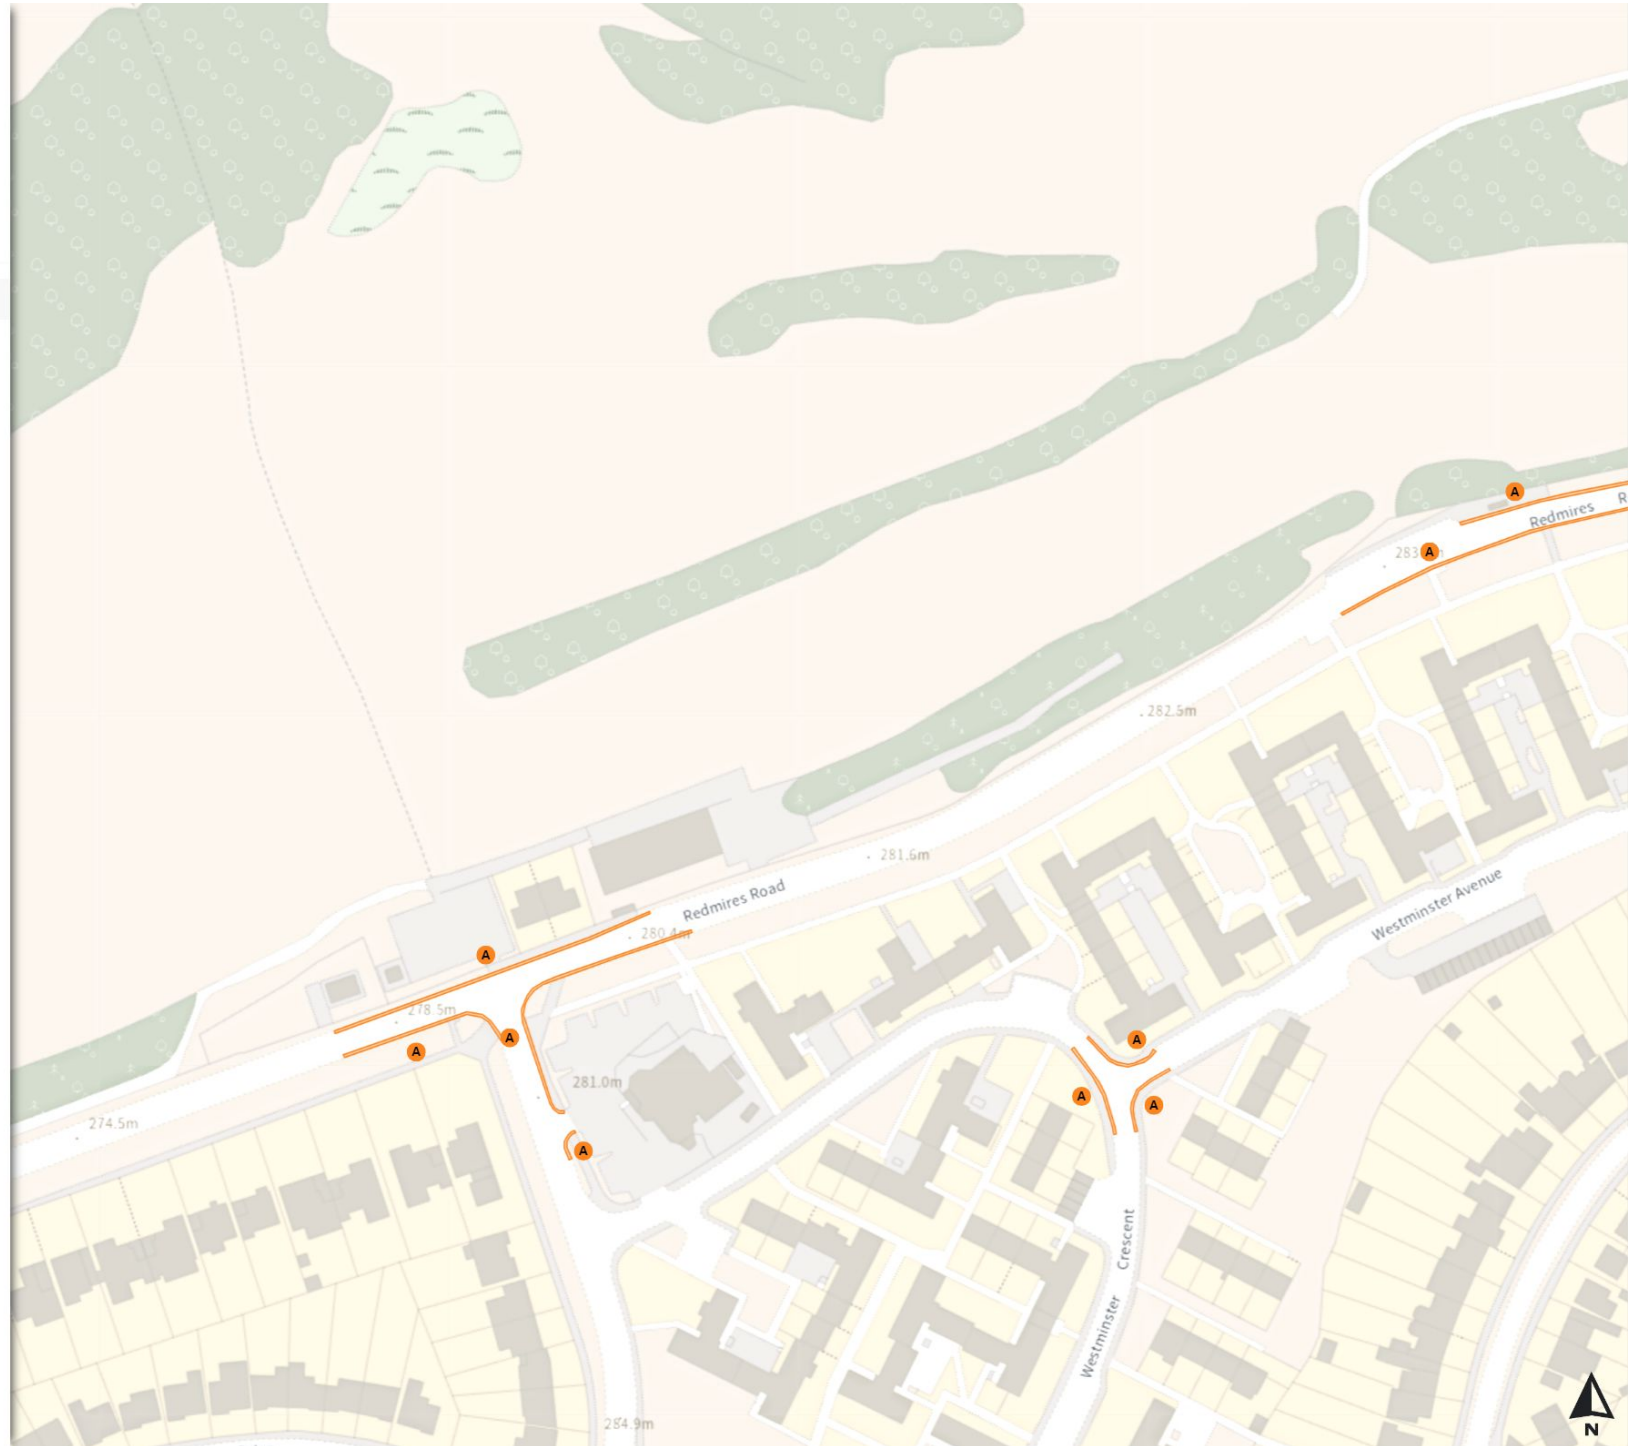

THE SHEFFIELD CITY COUNCIL (STOPPING RESTRICTIONS, WAITING RESTRICTIONS, LOADING RESTRICTIONS & PARKING PLACES) (MAP SCHEDULE) ORDER 2024

Map 393 of 794

Added

No waiting at any time

At all times

0 20 40 60m

Scale: 1:1250

North-West: 429525.025, 386661.412
South-East: 429950.476, 386286.826

© Crown copyright and database rights 2024 Ordnance Survey.
You are not permitted to copy, sub-license, distribute or sell any of this data to third parties in any form. Licence number 100018816