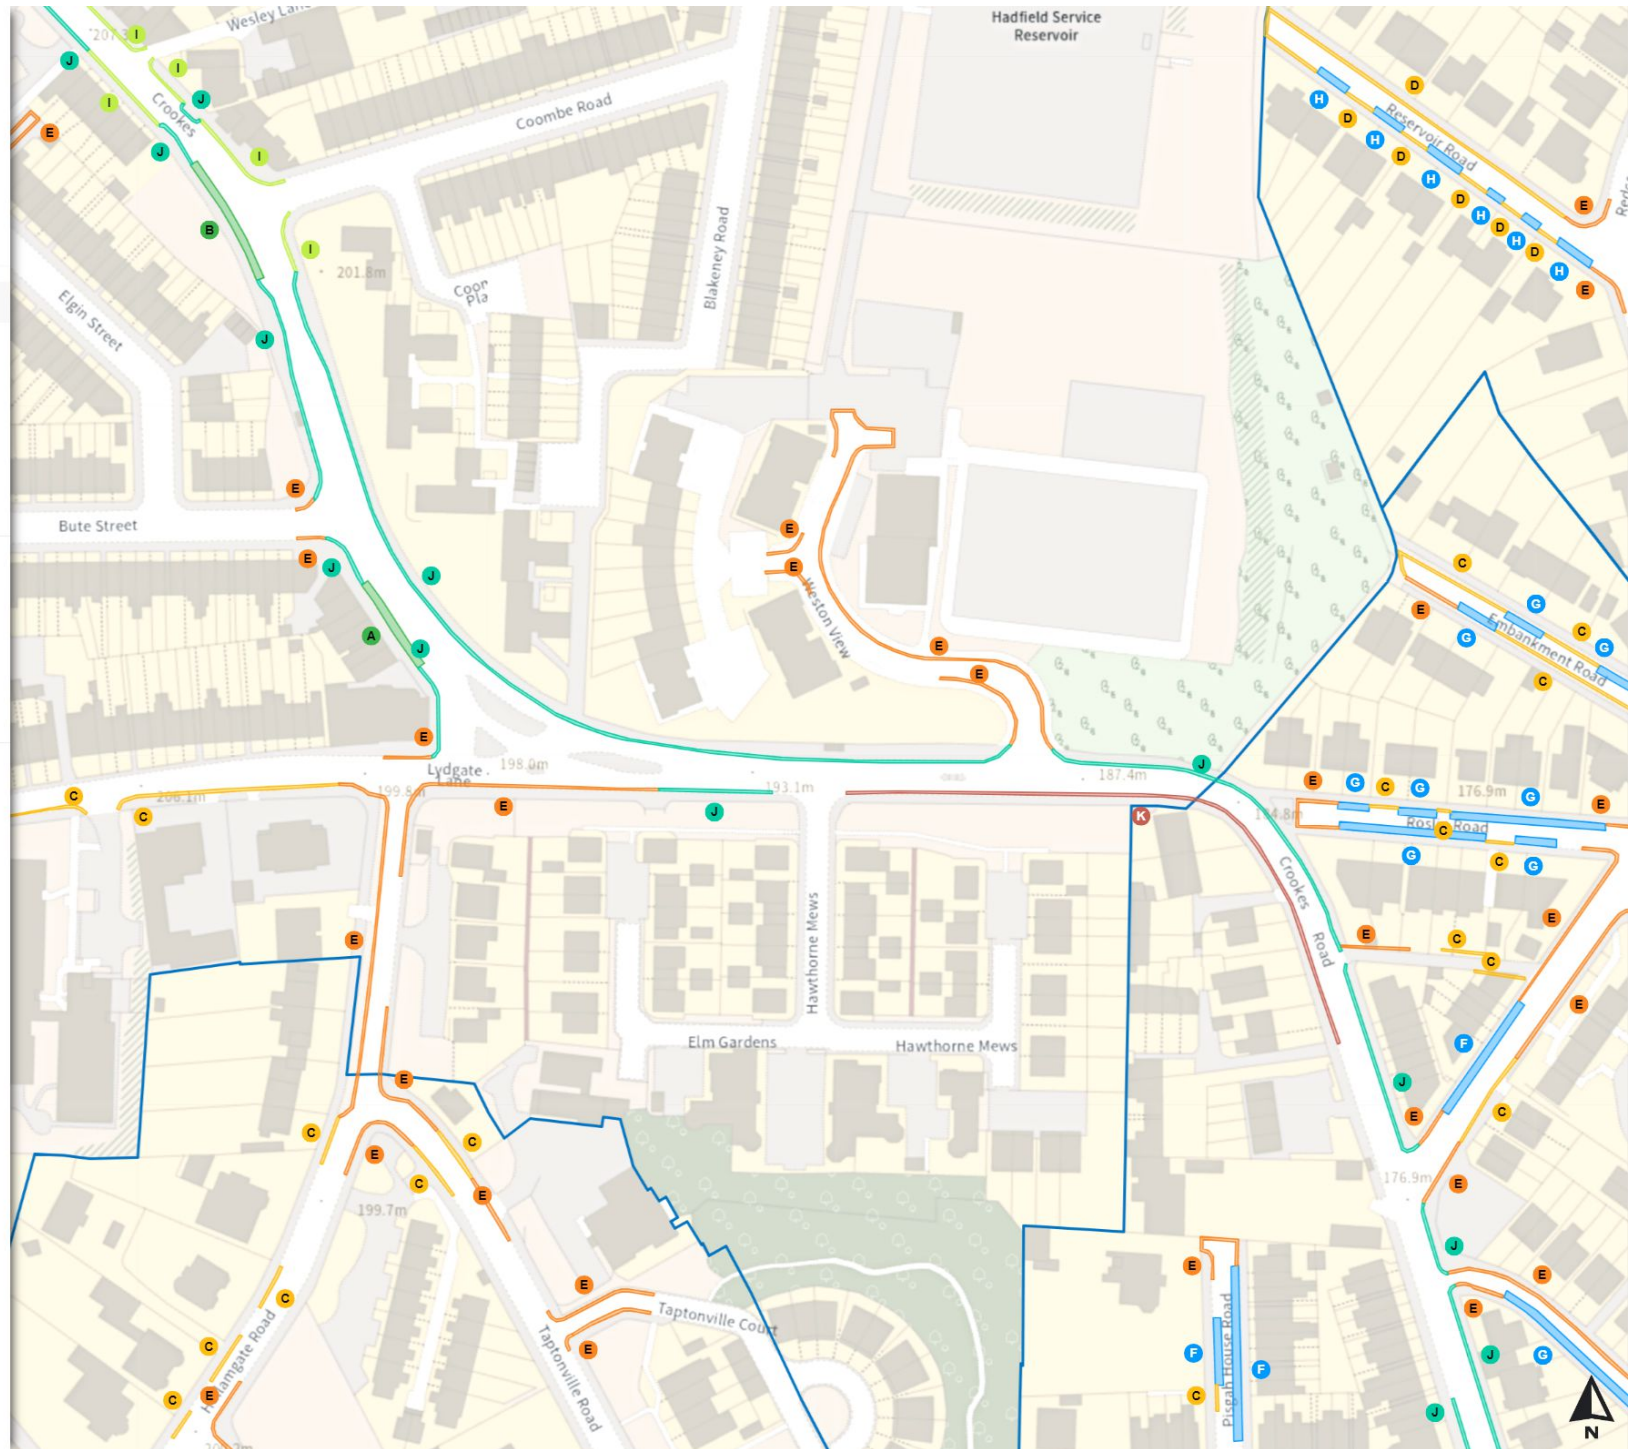

THE SHEFFIELD CITY COUNCIL (STOPPING RESTRICTIONS, WAITING RESTRICTIONS, LOADING RESTRICTIONS & PARKING PLACES) (MAP SCHEDULE) ORDER 2024

Map 349b of 794

Added

- Shared
- I No waiting
  Mon-Fri 08:00-09:30 16:30-18:30
- I No loading
  Mon-Fri 08:00-09:30 16:30-18:30
- Shared
- J No waiting at any time
  At all times
- J No loading
  Mon-Fri 08:00-09:30 16:30-18:30
- Shared
- K No waiting at any time
  At all times
- K No loading at any time
  At all times

0 20 40 60m

Scale: 1:1250

North-West: 432890.302, 387421.997
South-East: 433315.954, 387047.77

© Crown copyright and database rights 2024 Ordnance Survey.
You are not permitted to copy, sub-license, distribute or sell any of this data to third parties in any form. Licence number 100018816