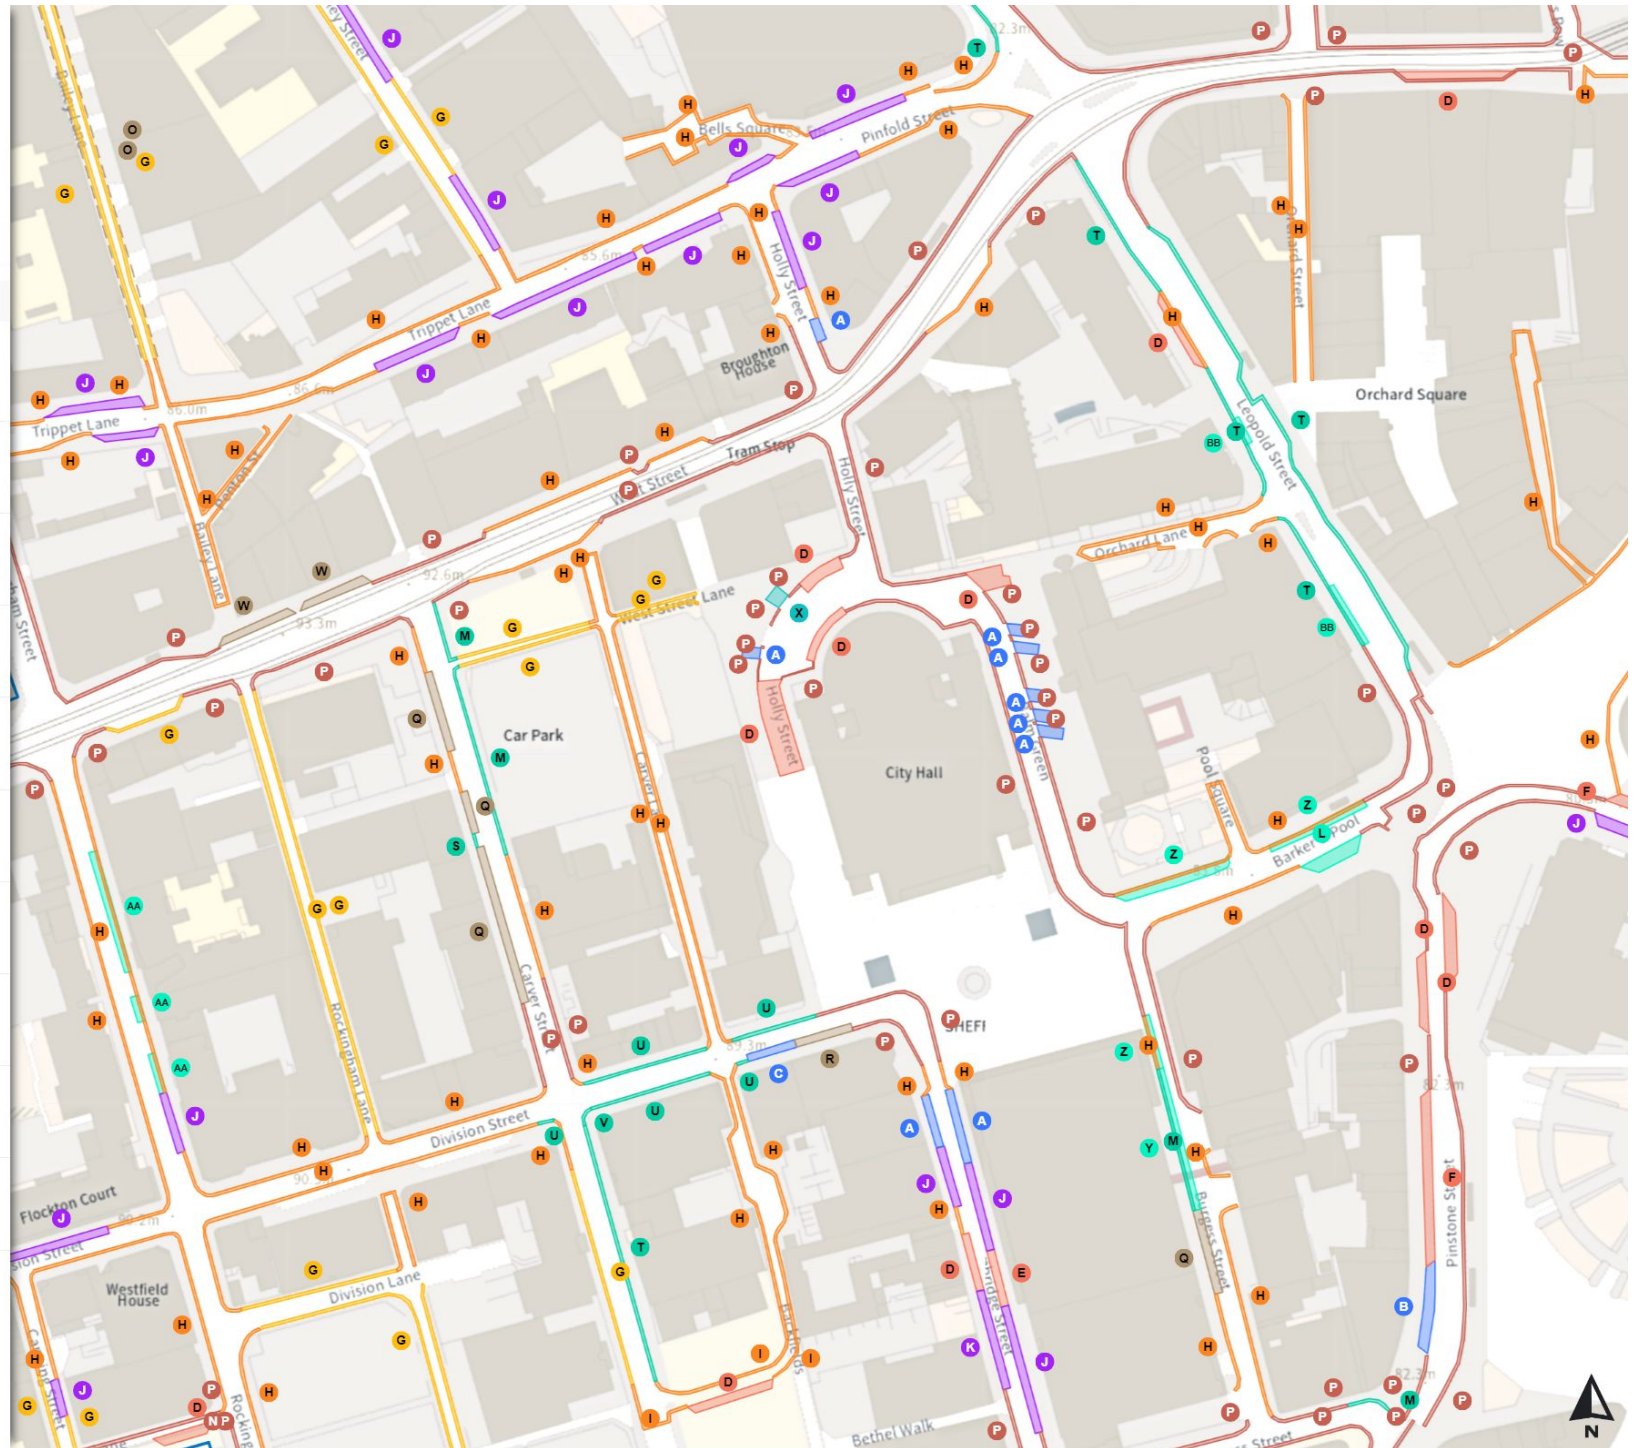

I At all times

Paid-for parking place

J 08:00-20:30

0 20 40 60m

Scale: 1:1250

North-West: 434952.387, 387436.678  
South-East: 435378.202, 387062.636

© Crown copyright and database rights 2024 Ordnance Survey.  
You are not permitted to copy, sub-license, distribute or sell any of this data to third parties in any form. Licence number 100018816