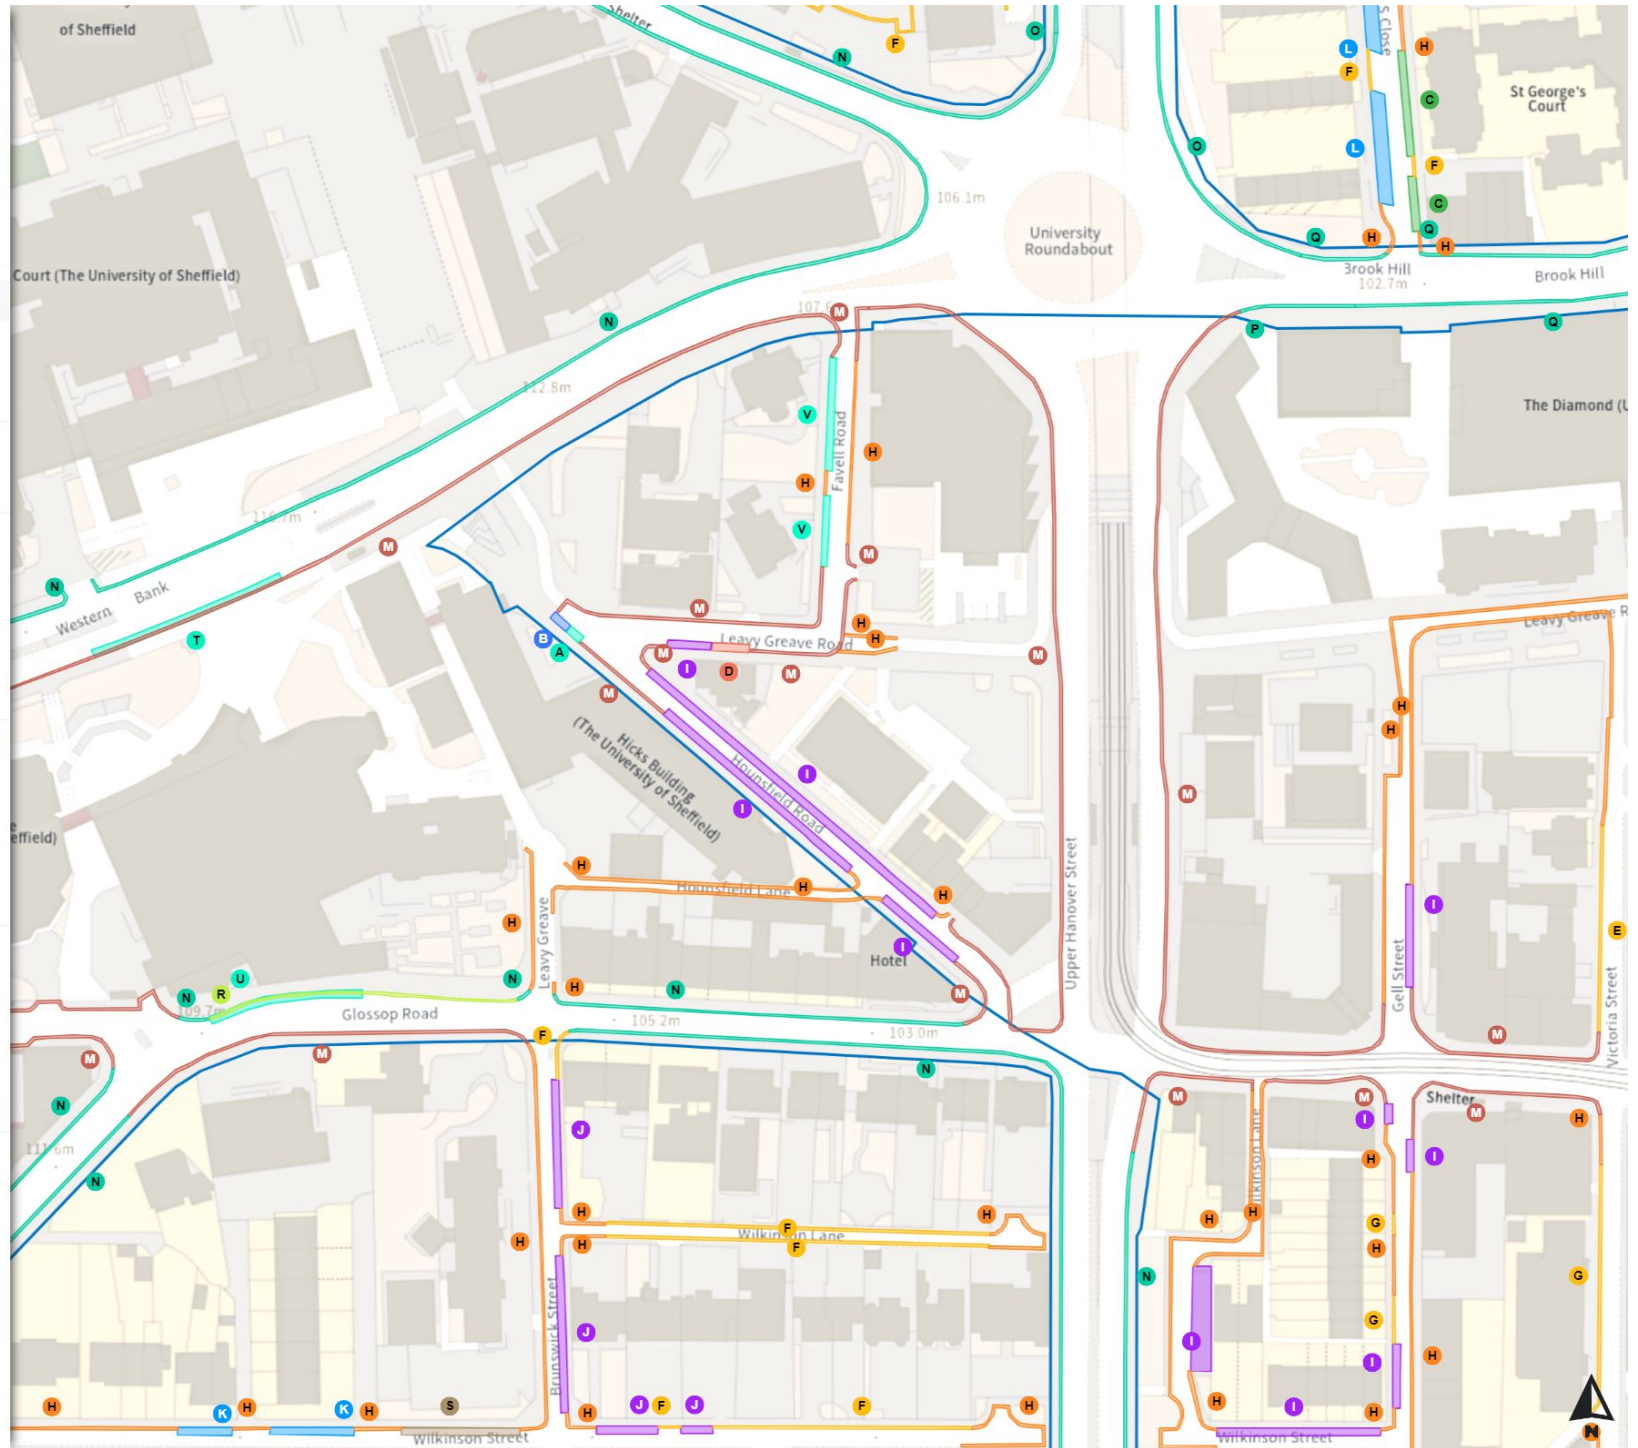

No loading

Mon-Fri 08:00-09:30 16:30-18:30

0 20 40 60m

Scale: 1:1250

North-West: 434127.589, 387430.698  
South-East: 434553.339, 387056.582

© Crown copyright and database rights 2024 Ordnance Survey.  
You are not permitted to copy, sub-license, distribute or sell any of this data to third parties in any form. Licence number 100018816