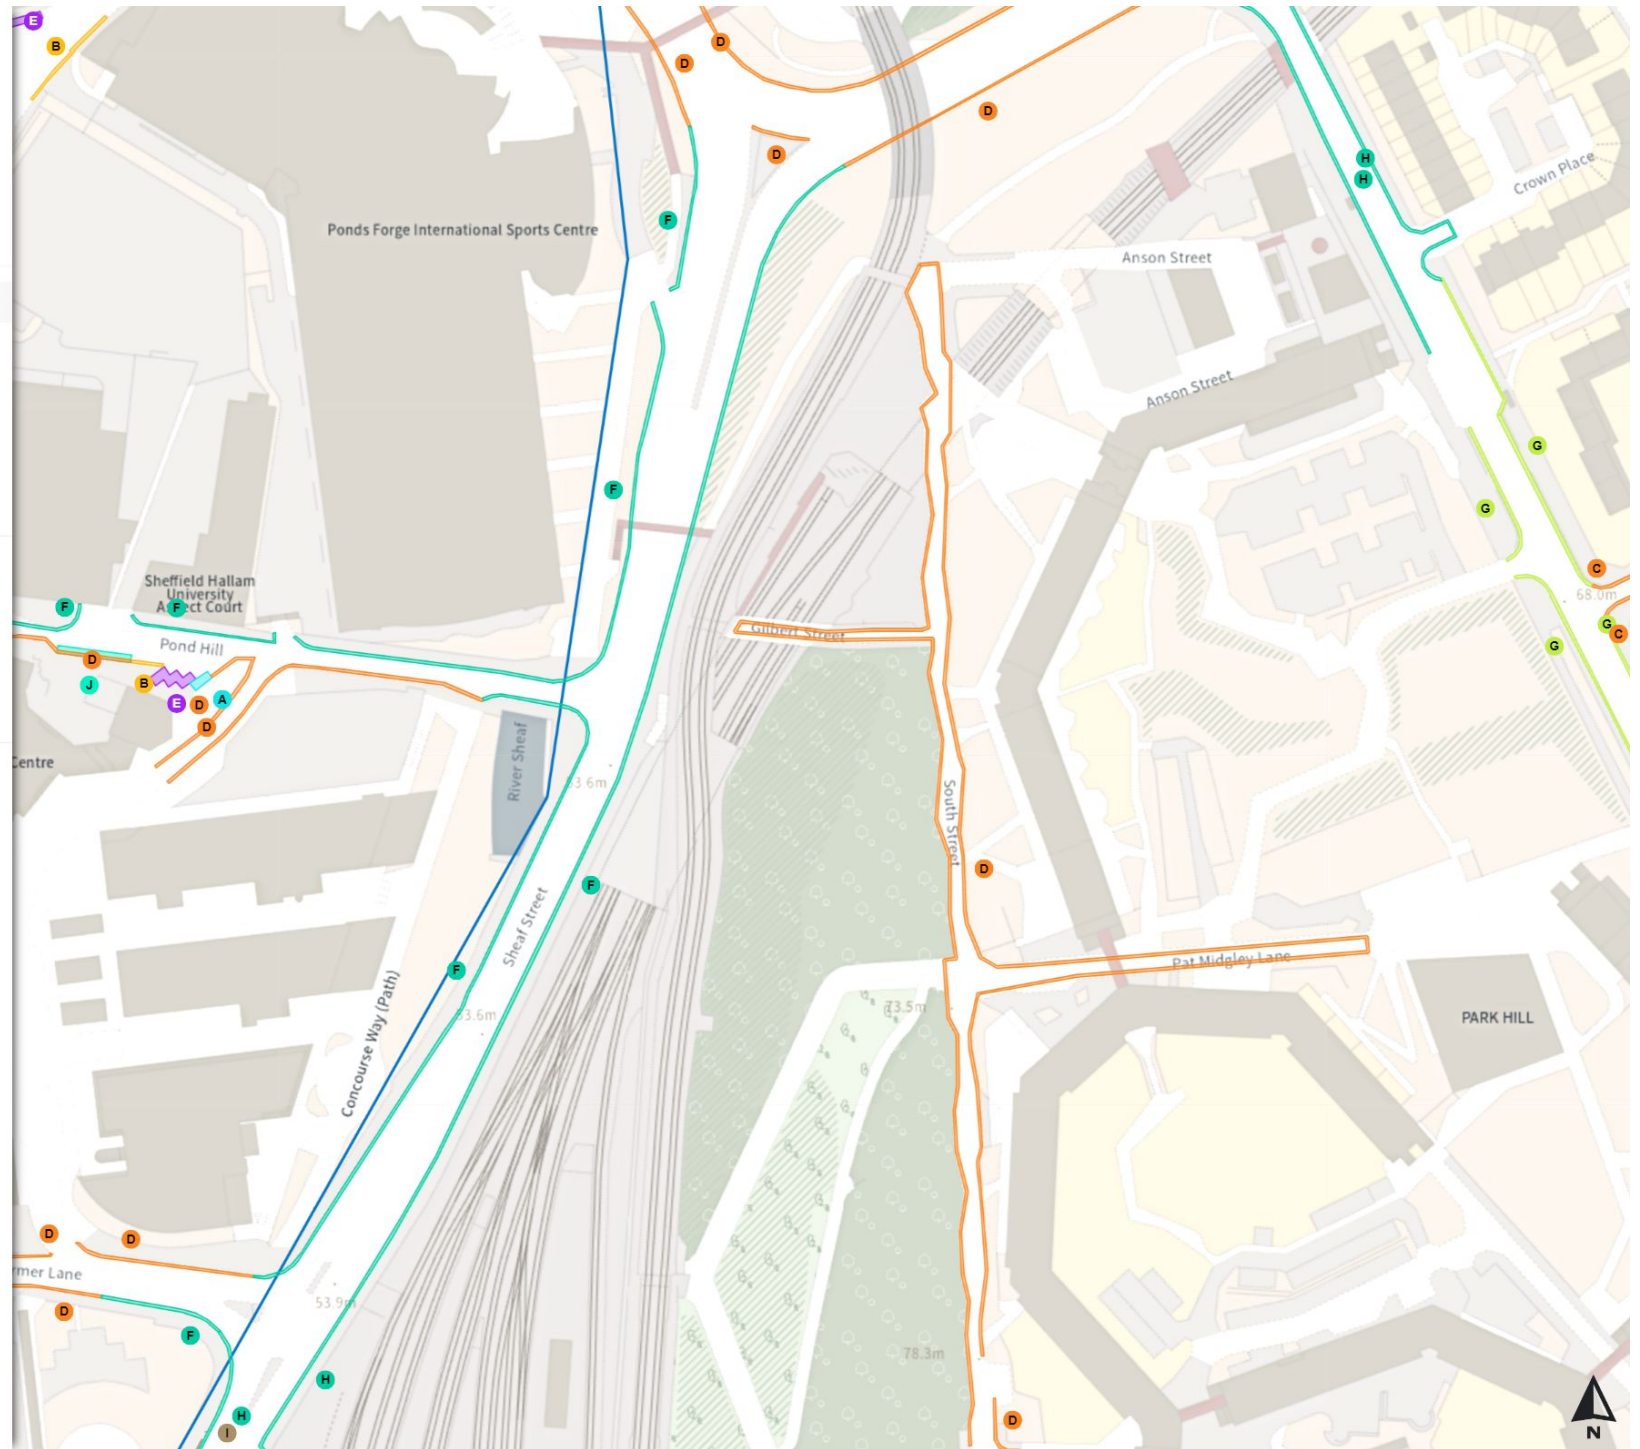

THE SHEFFIELD CITY COUNCIL (STOPPING RESTRICTIONS, WAITING RESTRICTIONS, LOADING RESTRICTIONS & PARKING PLACES) (MAP SCHEDULE) ORDER 2024

Map 356b of 794

Added

- Shared
- No waiting at any time
  At all times
- No loading
  Mon-Fri 08:00-09:30 16:30-18:30
- Shared
- No stopping on the verge
  At all times
- No stopping on the footway
  At all times
- Taxi stopping area
  At all times

0 20 40 60m

Scale: 1:1250

North-West: 435777.184, 387442.801
South-East: 436203.065, 387068.833

© Crown copyright and database rights 2024 Ordnance Survey.
You are not permitted to copy, sub-license, distribute or sell any of this data to third parties in any form. Licence number 100018816