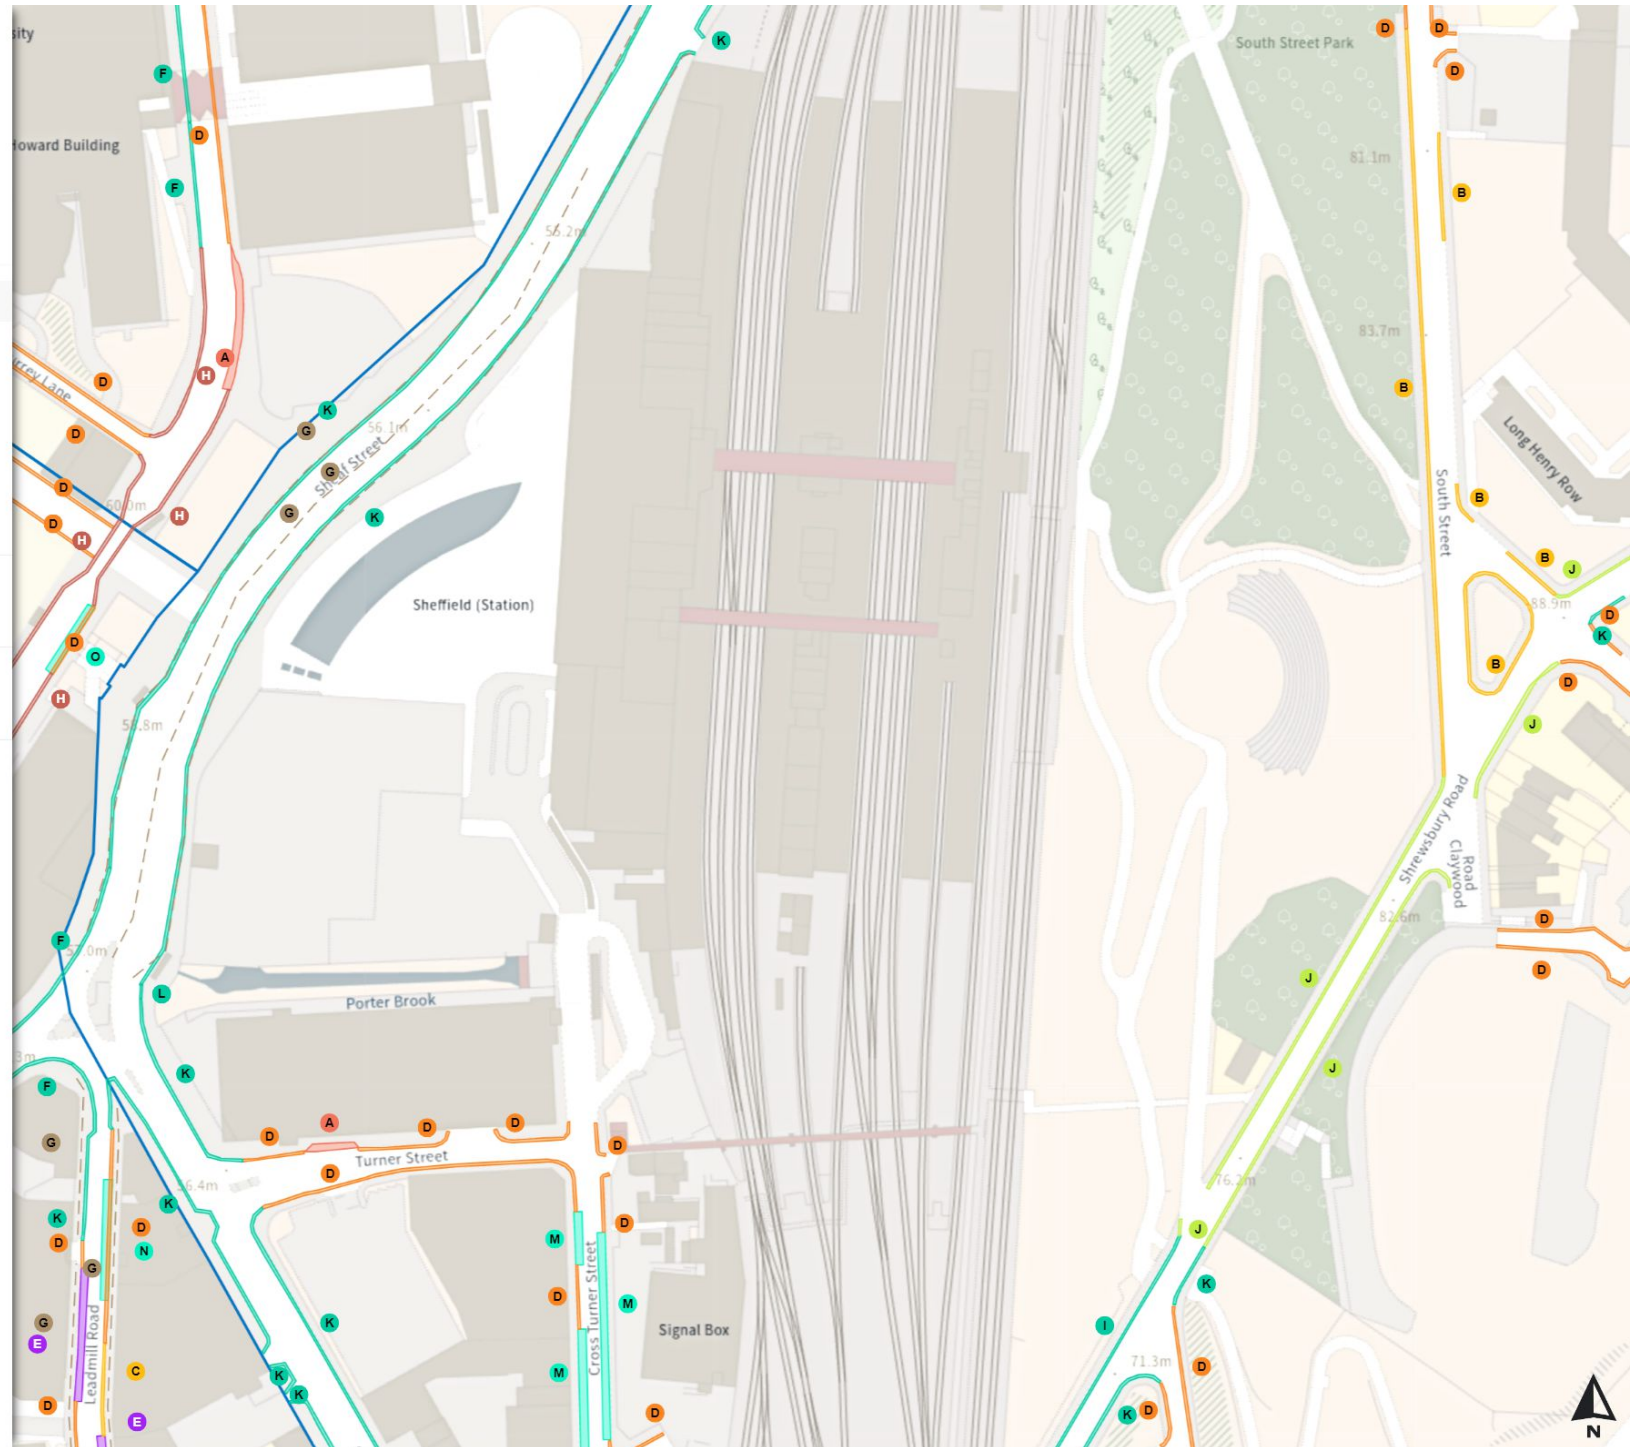

THE SHEFFIELD CITY COUNCIL (STOPPING RESTRICTIONS, WAITING RESTRICTIONS, LOADING RESTRICTIONS & PARKING PLACES) (MAP SCHEDULE) ORDER 2024

Map 380c of 794

Added

- Shared
- No waiting at any time
  - At all times
- No loading
  - At all times
  - Mon-Fri 08:00-09:30 16:30-18:30
- Taxi stopping area
  - At all times
- Taxi stopping area
  - 23:00-04:00
- Taxi stopping area
  - 18:30-00:00 00:00-05:00

0 20 40 60m

Scale: 1:1250

North-West: 435665.944, 387072.614
South-East: 436091.849, 386698.605

© Crown copyright and database rights 2024 Ordnance Survey.
You are not permitted to copy, sub-license, distribute or sell any of this data to third parties in any form. Licence number 100018816