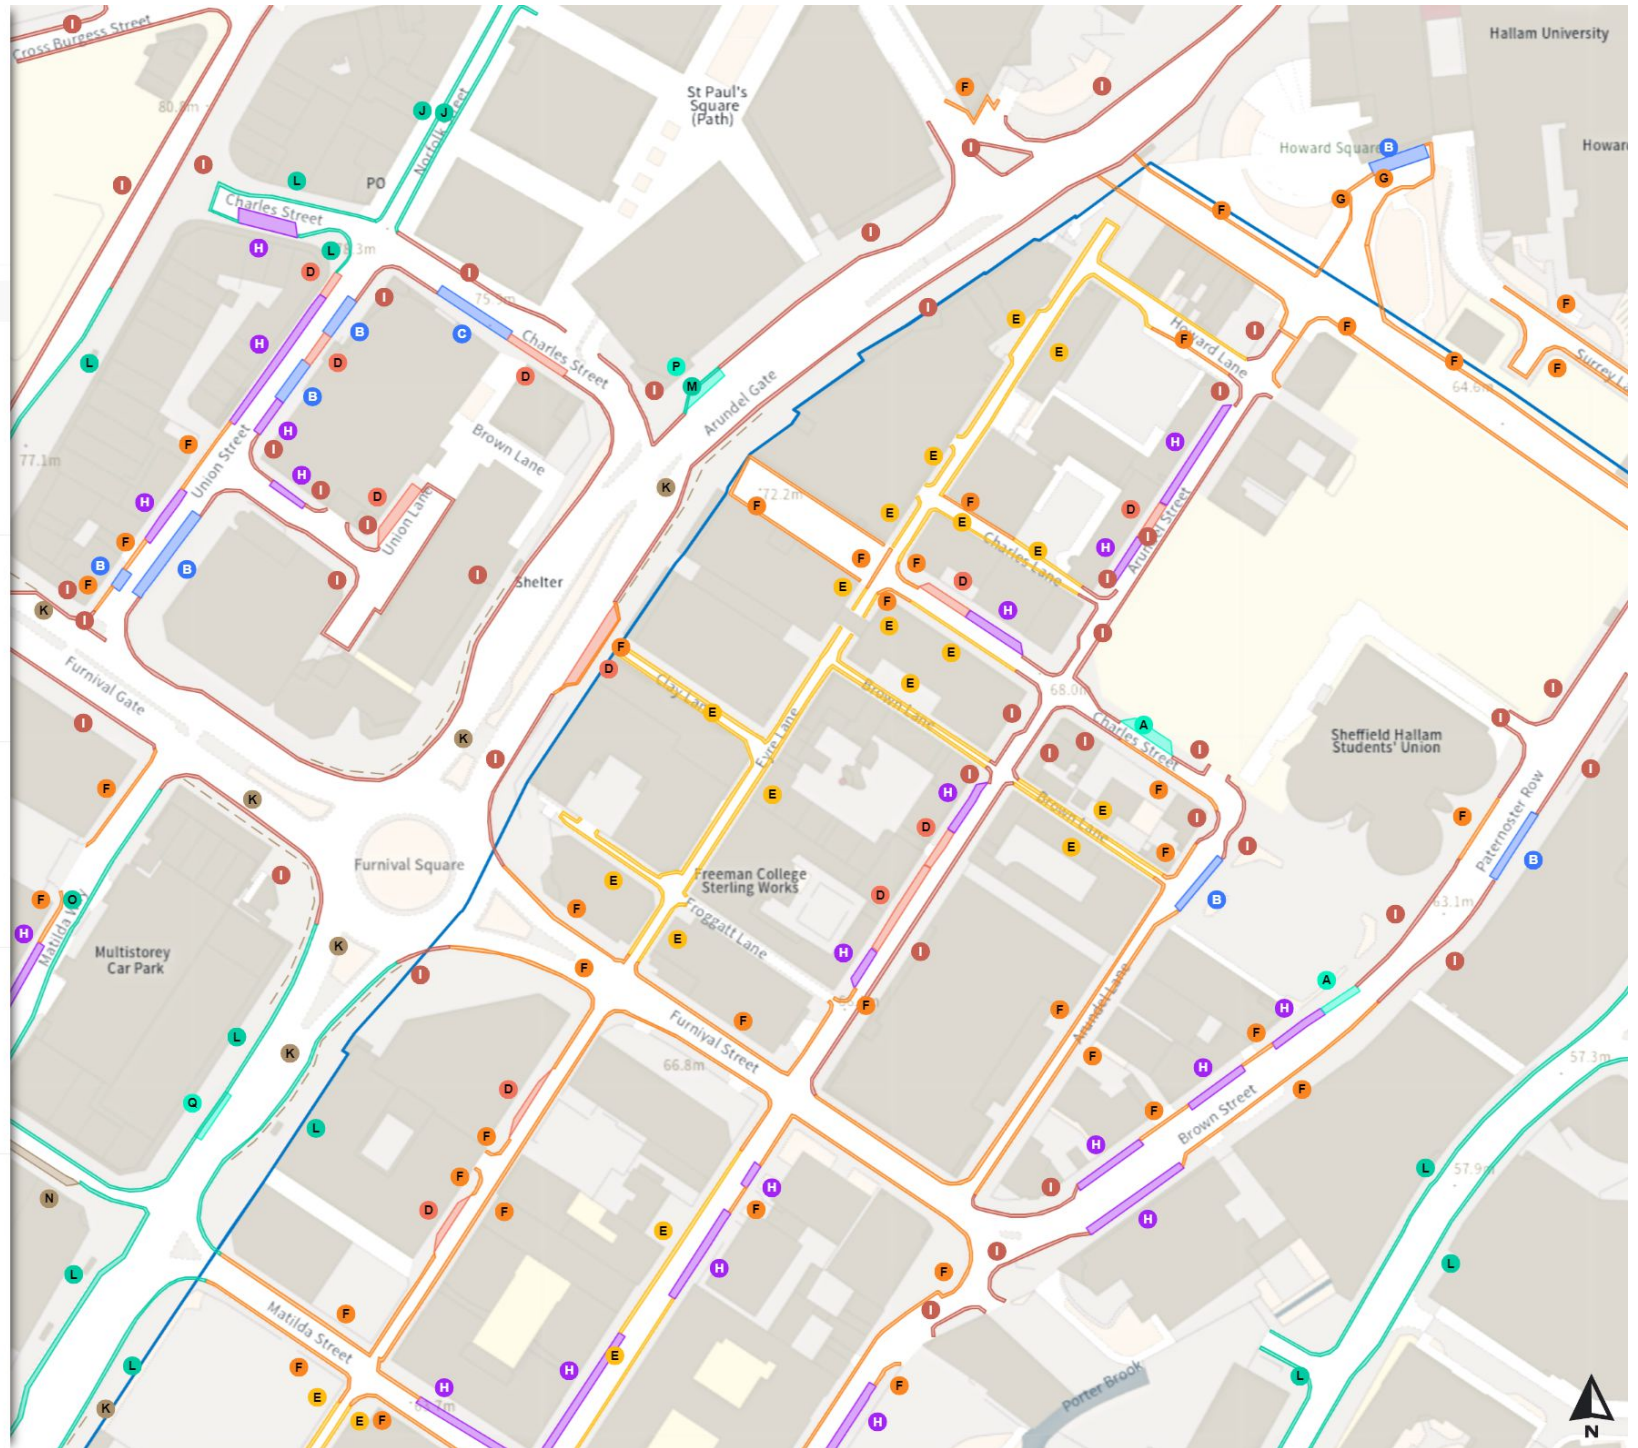

THE SHEFFIELD CITY COUNCIL (STOPPING RESTRICTIONS, WAITING RESTRICTIONS, LOADING RESTRICTIONS & PARKING PLACES) (MAP SCHEDULE) ORDER 2024

Map 379b of 794

Added

- Shared
- I No waiting at any time
  At all times
- I No loading at any time
  At all times
- Shared
- J No waiting at any time
  At all times
- J No loading
  10:00-18:30
- -- Shared
- K No stopping on the verge
  At all times
- K No stopping on the footway
  At all times
- Shared
- L No waiting at any time
  At all times
- L No loading
  Mon-Sat 08:00-18:30

Scale: 1:1250

North-West: 435253.603, 387069.544
South-East: 435679.474, 386695.499

© Crown copyright and database rights 2024 Ordnance Survey.
You are not permitted to copy, sub-license, distribute or sell any of this data to third parties in any form. Licence number 100018816