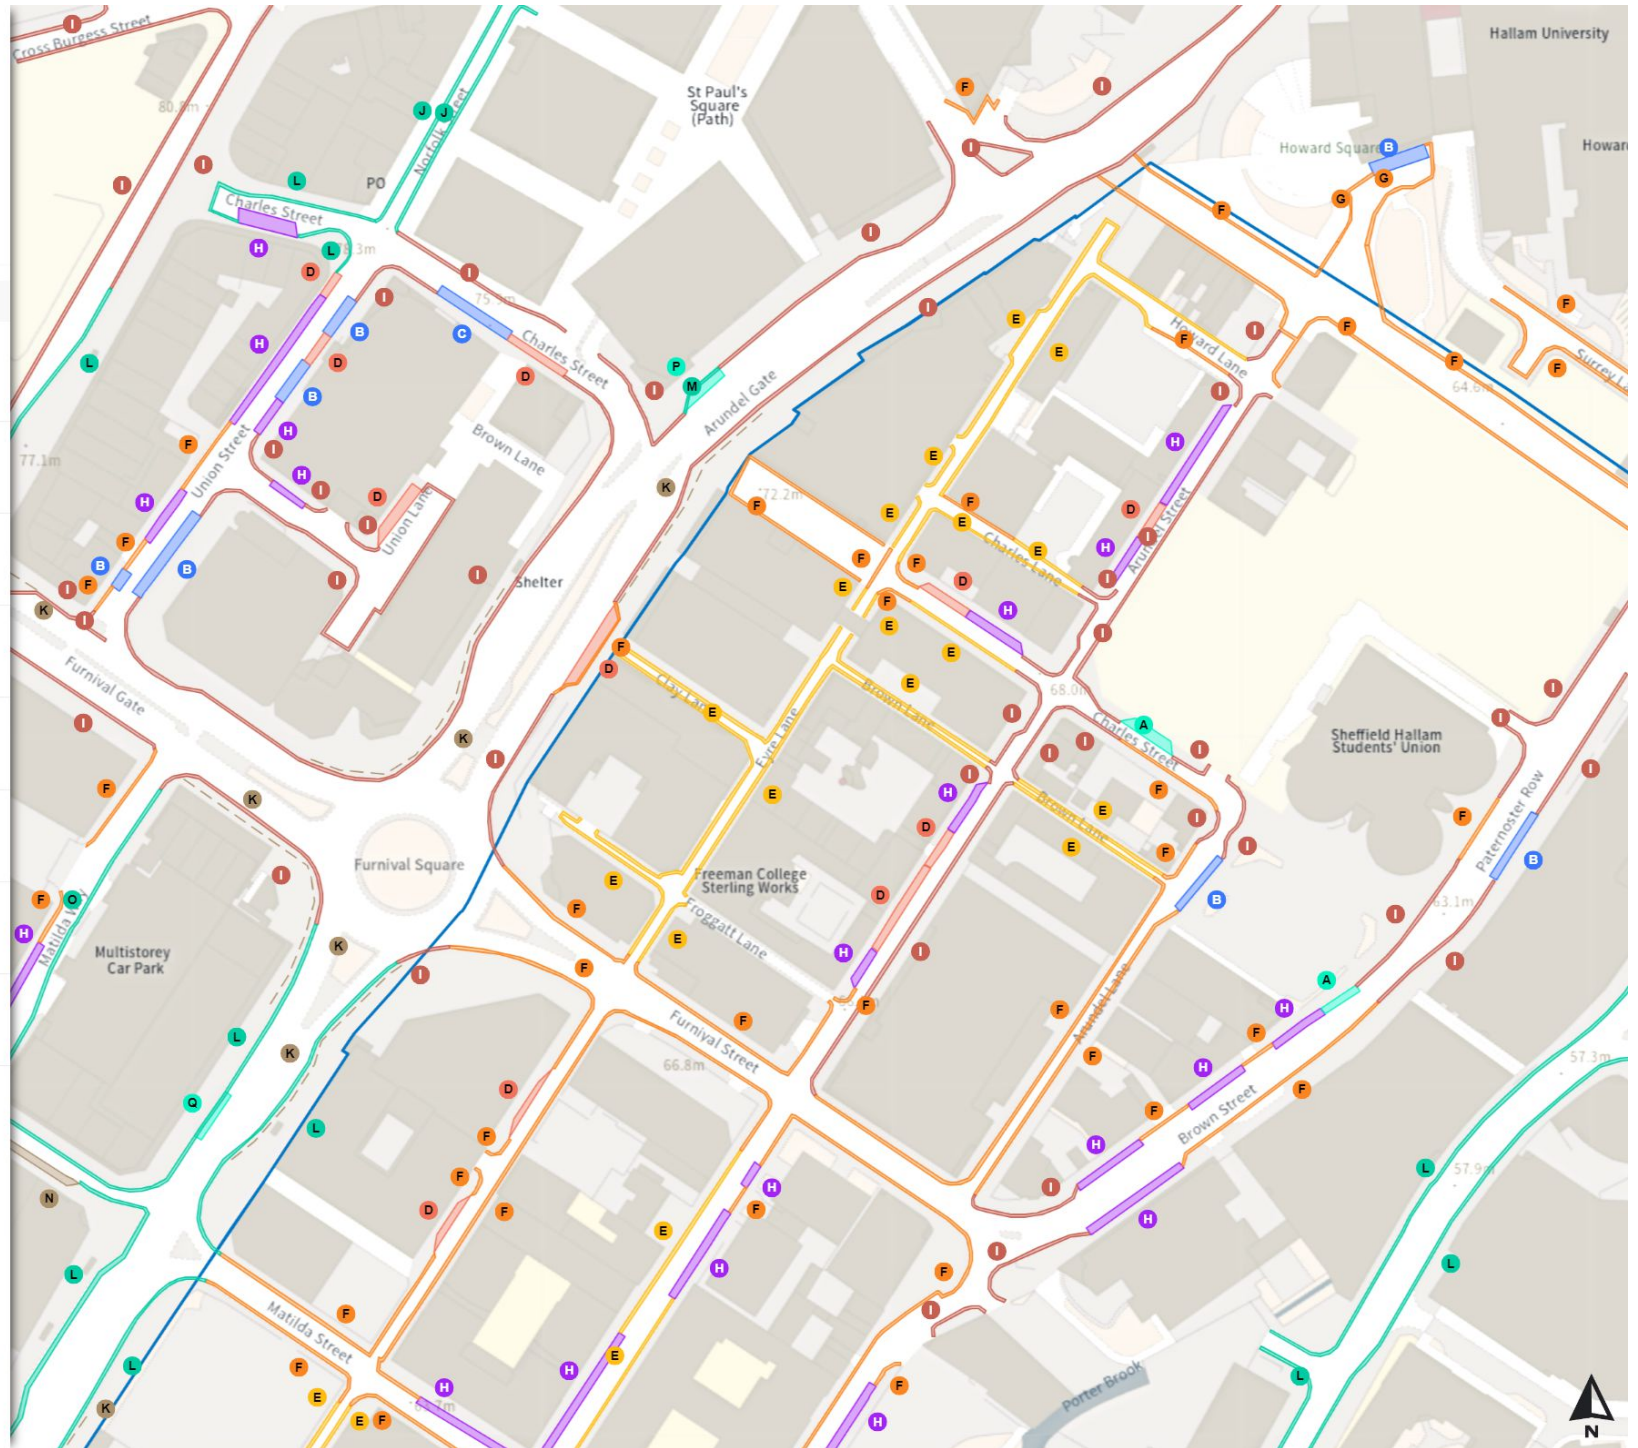

THE SHEFFIELD CITY COUNCIL (STOPPING RESTRICTIONS, WAITING RESTRICTIONS, LOADING RESTRICTIONS & PARKING PLACES) (MAP SCHEDULE) ORDER 2024

Map 379a of 794

Added

- Car club parking place
- At all times
- Disabled persons' badge holders parking place
- At all times
- Disabled persons' badge holders parking place
- At all times 3h 3h
- Loading place
- At all times
- No waiting
- 08:00-20:30
- No waiting at any time
- At all times
- No waiting at any time
- At all times
- Paid-for parking place
- 08:00-20:30

0 20 40 60m

Scale: 1:1250

North-West: 435253.603, 387069.544
South-East: 435679.474, 386695.499

© Crown copyright and database rights 2024 Ordnance Survey.
You are not permitted to copy, sub-license, distribute or sell any of this data to third parties in any form. Licence number 100018816