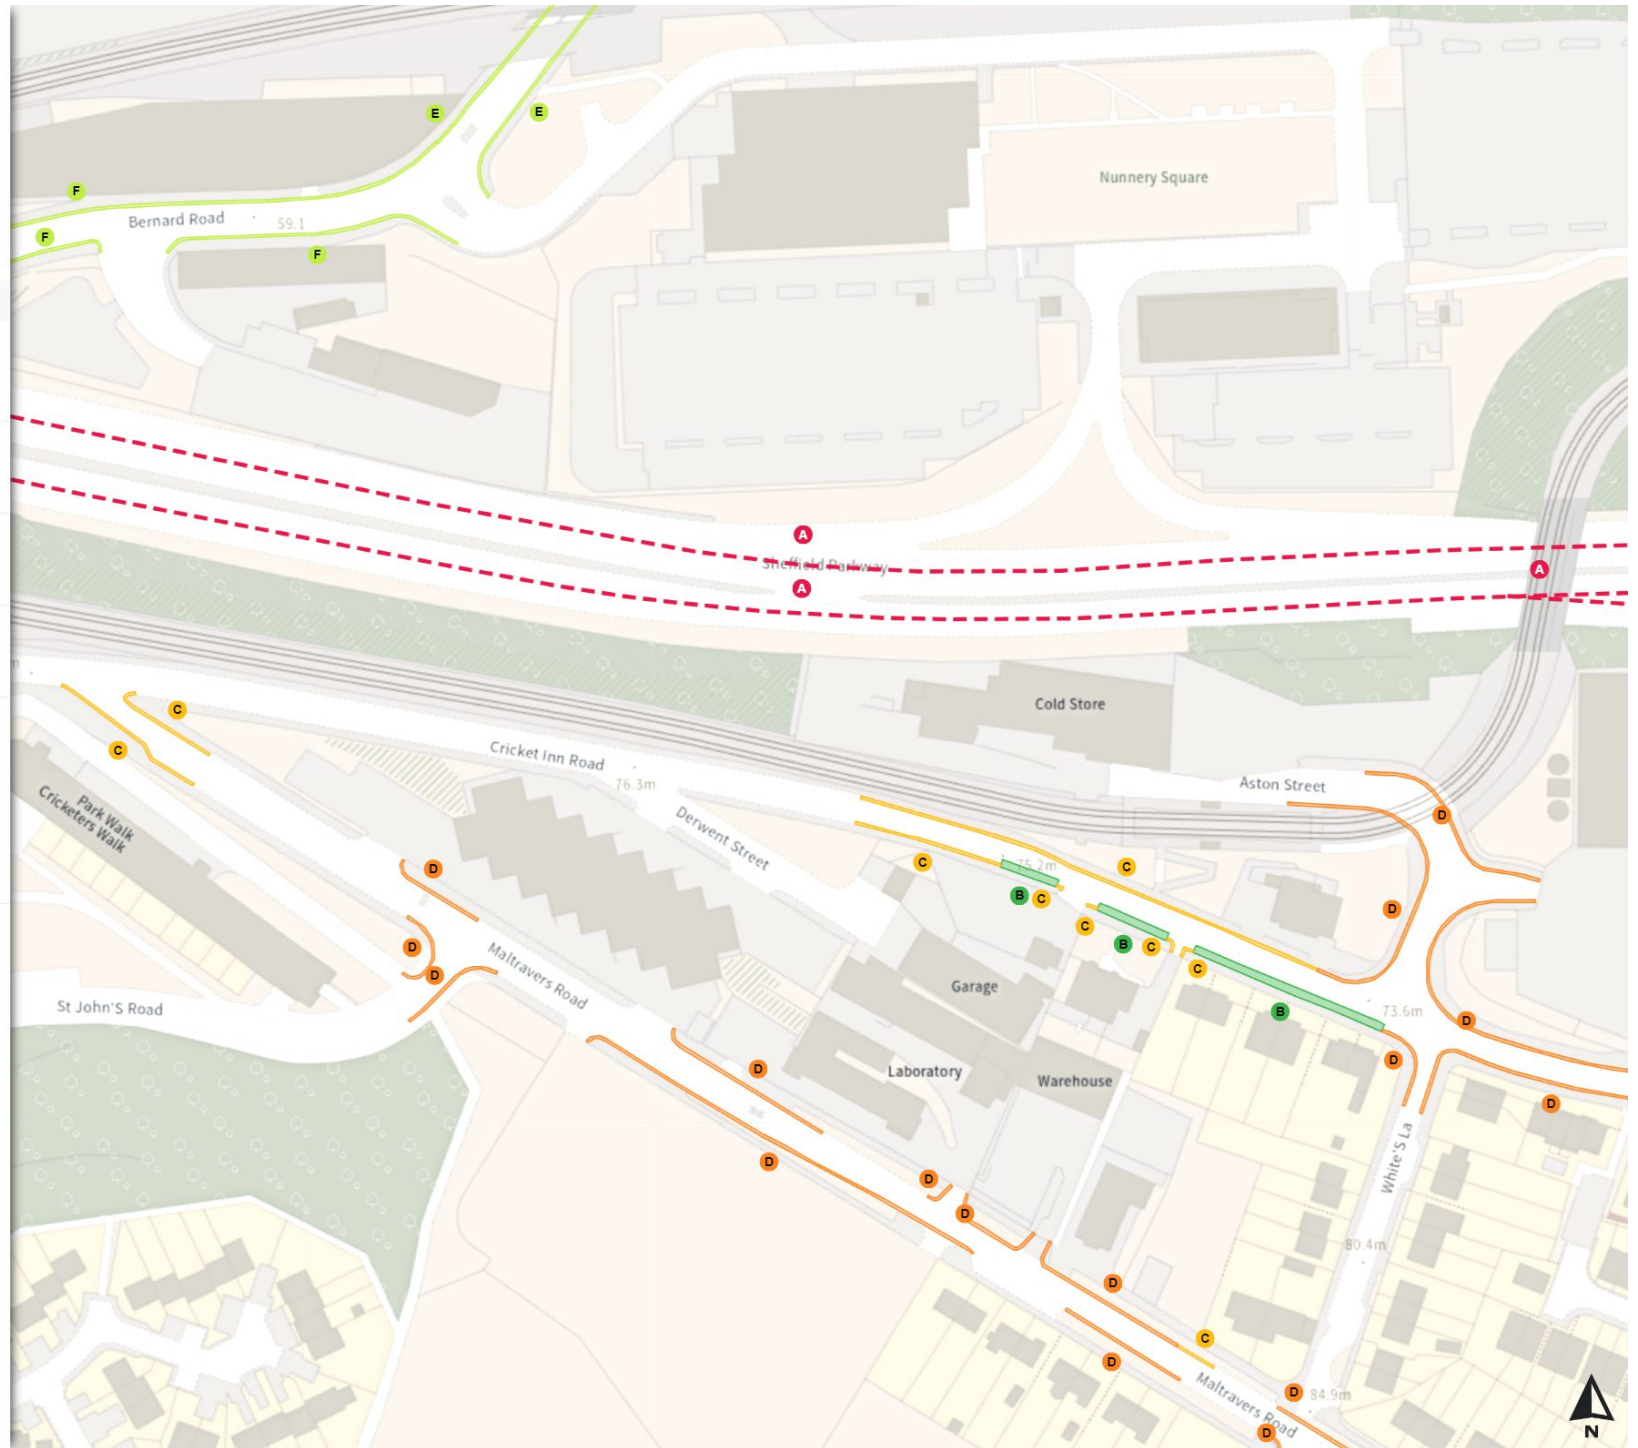

THE SHEFFIELD CITY COUNCIL (STOPPING RESTRICTIONS, WAITING RESTRICTIONS, LOADING RESTRICTIONS & PARKING PLACES) (MAP SCHEDULE) ORDER 2024

Map 337 of 794

Added

- **Clearway**
  - A At all times
- **Free parking place**
  - B Mon-Sat 08:00-18:30 1h 3h
- **No waiting**
  - C Mon-Sat 08:00-18:30
- **No waiting at any time**
  - D At all times
- **Shared**
  - E No waiting Mon-Sat 08:00-18:30
  - E No loading Mon-Fri 08:00-09:30 16:30-18:30
- **Shared**
  - F No waiting Mon-Fri 08:00-09:30 16:30-18:30
  - F No loading Mon-Fri 08:00-09:30 16:30-18:30

0 20 40 60m

Scale: 1:1250

North-West: 436589.33, 387818.475
South-East: 437015.242, 387444.608

© Crown copyright and database rights 2024 Ordnance Survey.
You are not permitted to copy, sub-license, distribute or sell any of this data to third parties in any form. Licence number 100018816