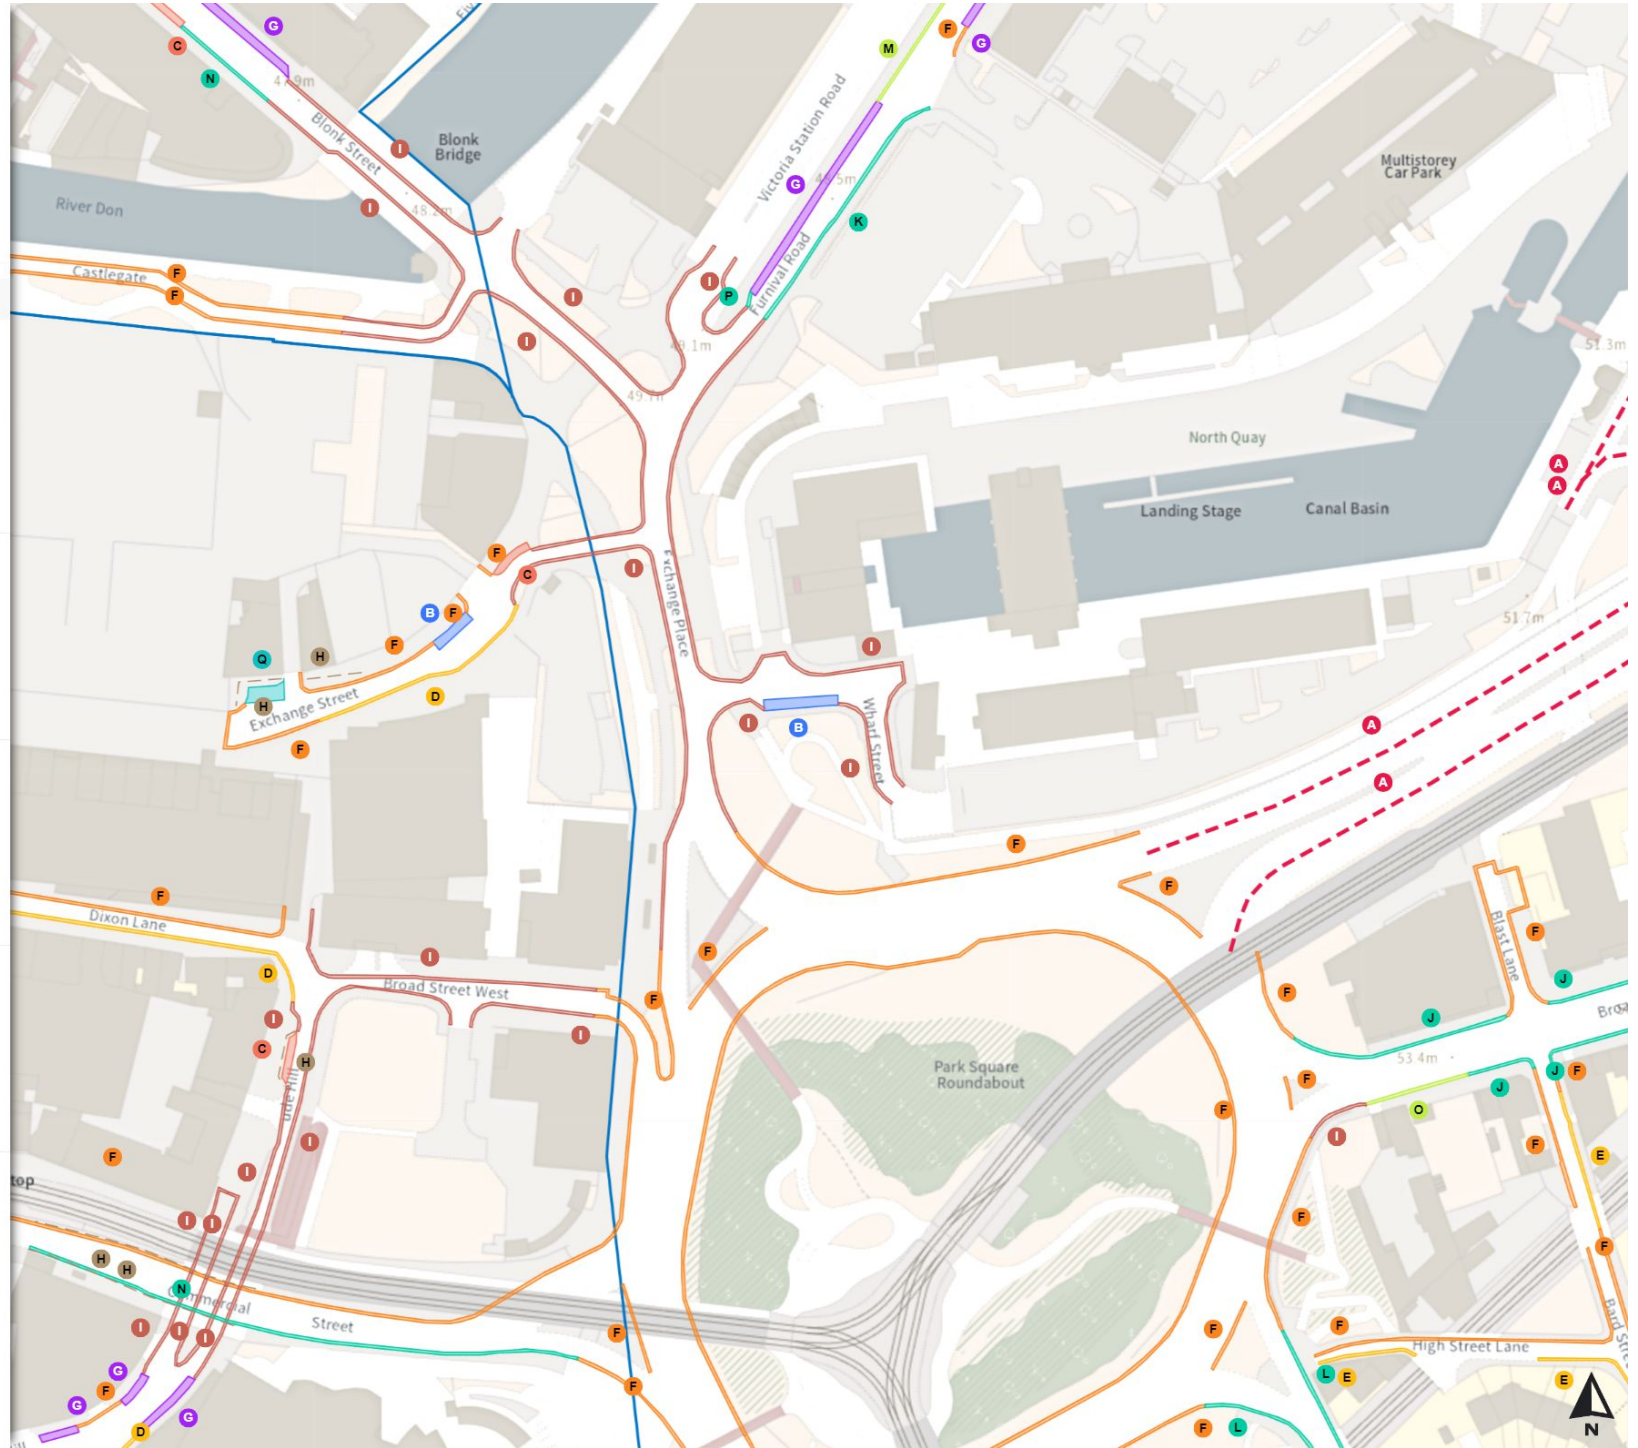

THE SHEFFIELD CITY COUNCIL (STOPPING RESTRICTIONS, WAITING RESTRICTIONS, LOADING RESTRICTIONS & PARKING PLACES) (MAP SCHEDULE) ORDER 2024

Map 335b of 794

Added

- Shared
- I No waiting at any time
  At all times
- I No loading at any time
  At all times
- Shared
- J No waiting at any time
  At all times
- J No loading
  Mon-Fri 07:30-09:30 16:00-18:30
- Shared
- K No waiting at any time
  At all times
- K No loading
  Mon-Fri 08:00-09:30 16:00-18:30
- Shared
- L No waiting at any time
  At all times
- L No loading
  Mon-Fri 08:00-09:30 16:30-18:30

0 20 40 60m

Scale: 1:1250

North-West: 435764.419, 387812.209
South-East: 436190.265, 387438.268

© Crown copyright and database rights 2024 Ordnance Survey.
You are not permitted to copy, sub-license, distribute or sell any of this data to third parties in any form. Licence number 100018816