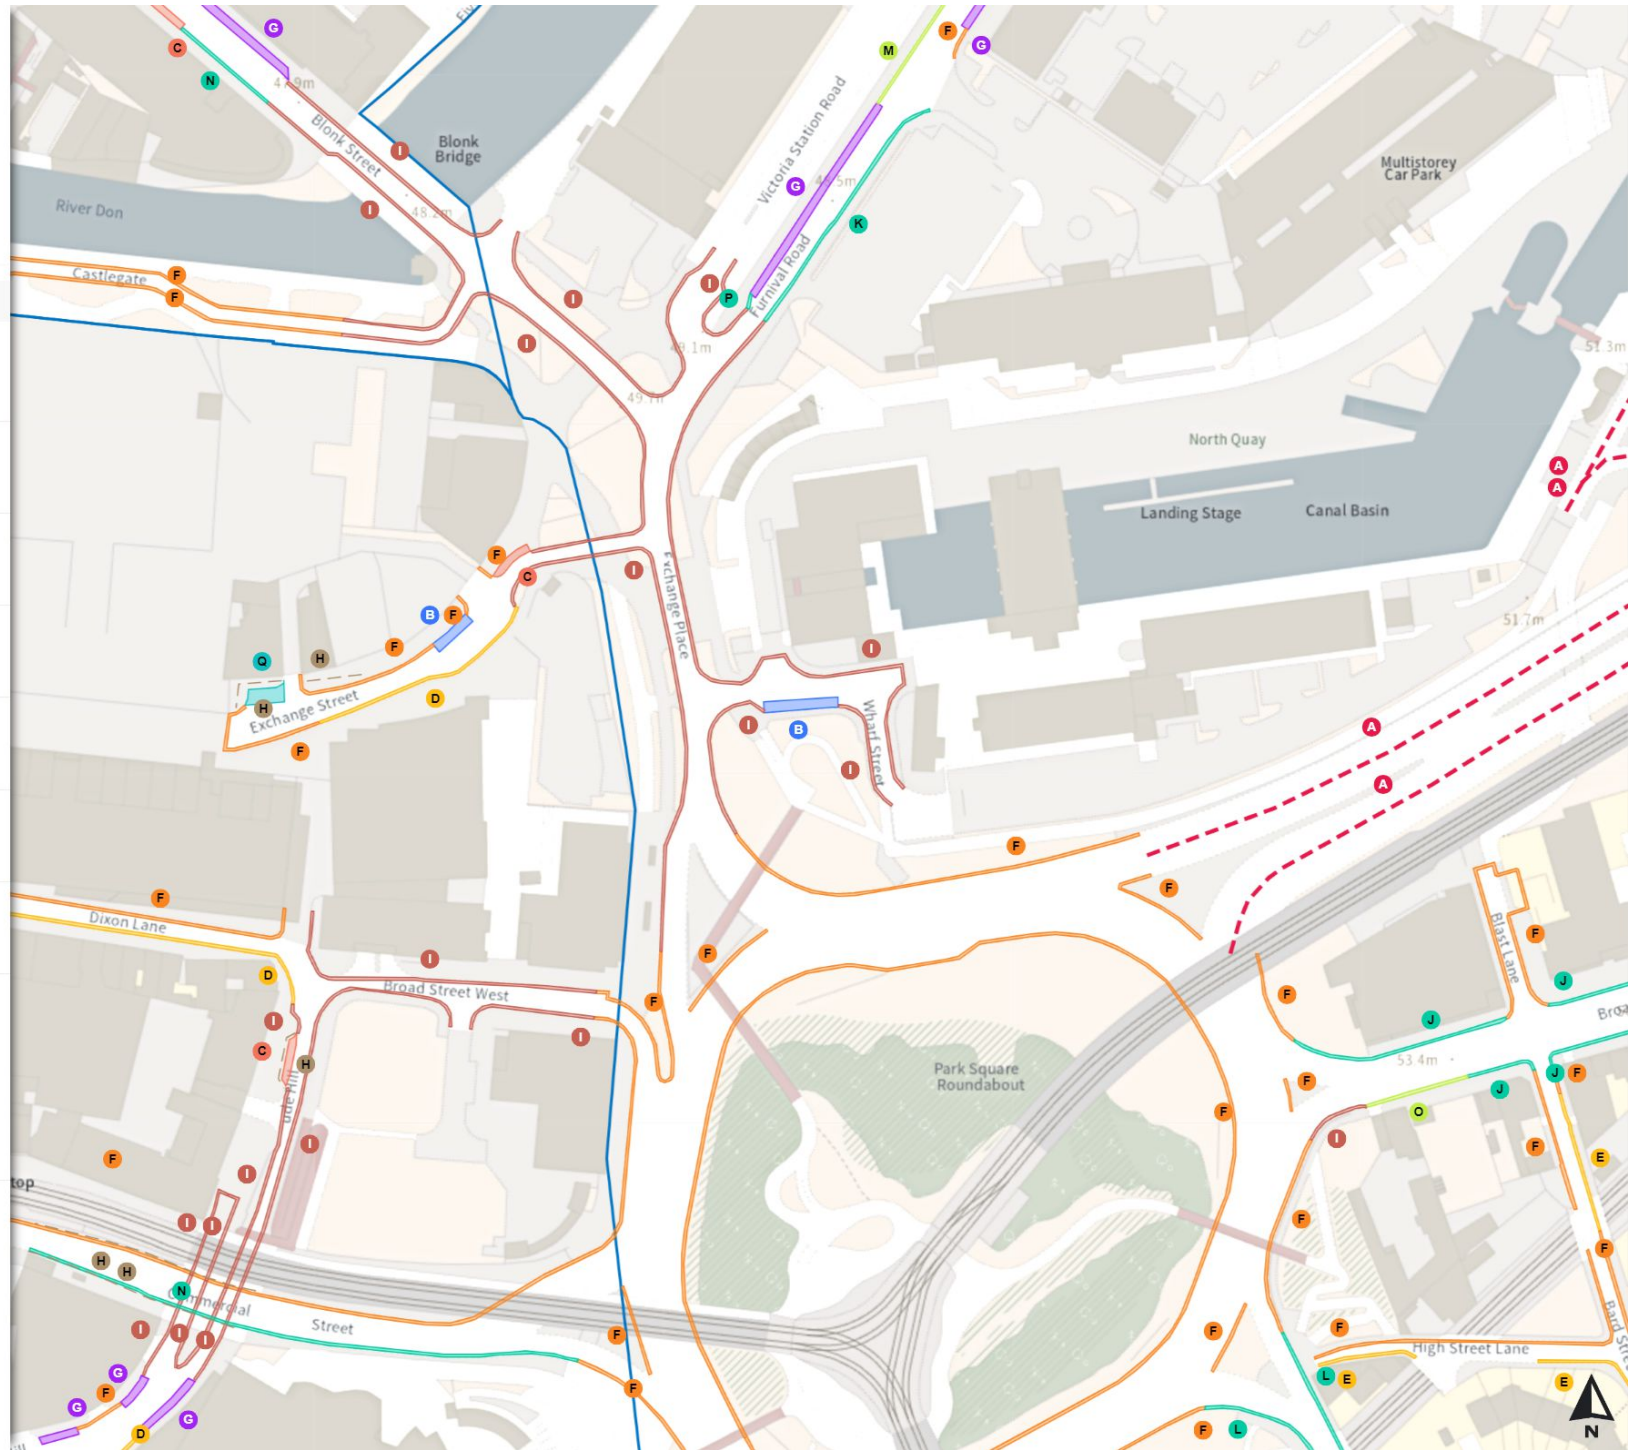

THE SHEFFIELD CITY COUNCIL (STOPPING RESTRICTIONS, WAITING RESTRICTIONS, LOADING RESTRICTIONS & PARKING PLACES) (MAP SCHEDULE) ORDER 2024

Map 335a of 794

Added

- Clearway
- A At all times
- Disabled persons' badge holders parking place
- B At all times
- Loading place
- C At all times
- No waiting
- D 08:00-20:30
- No waiting
- E Mon-Sat 08:00-18:30
- No waiting at any time
- F At all times
- Paid-for parking place
- G 08:00-20:30
- -- Shared
- No stopping on the verge
- At all times
- No stopping on the footway
- At all times

0 20 40 60m

Scale: 1:1250

North-West: 435764.419, 387812.209
South-East: 436190.265, 387438.268

© Crown copyright and database rights 2024 Ordnance Survey.
You are not permitted to copy, sub-license, distribute or sell any of this data to third parties in any form. Licence number 100018816