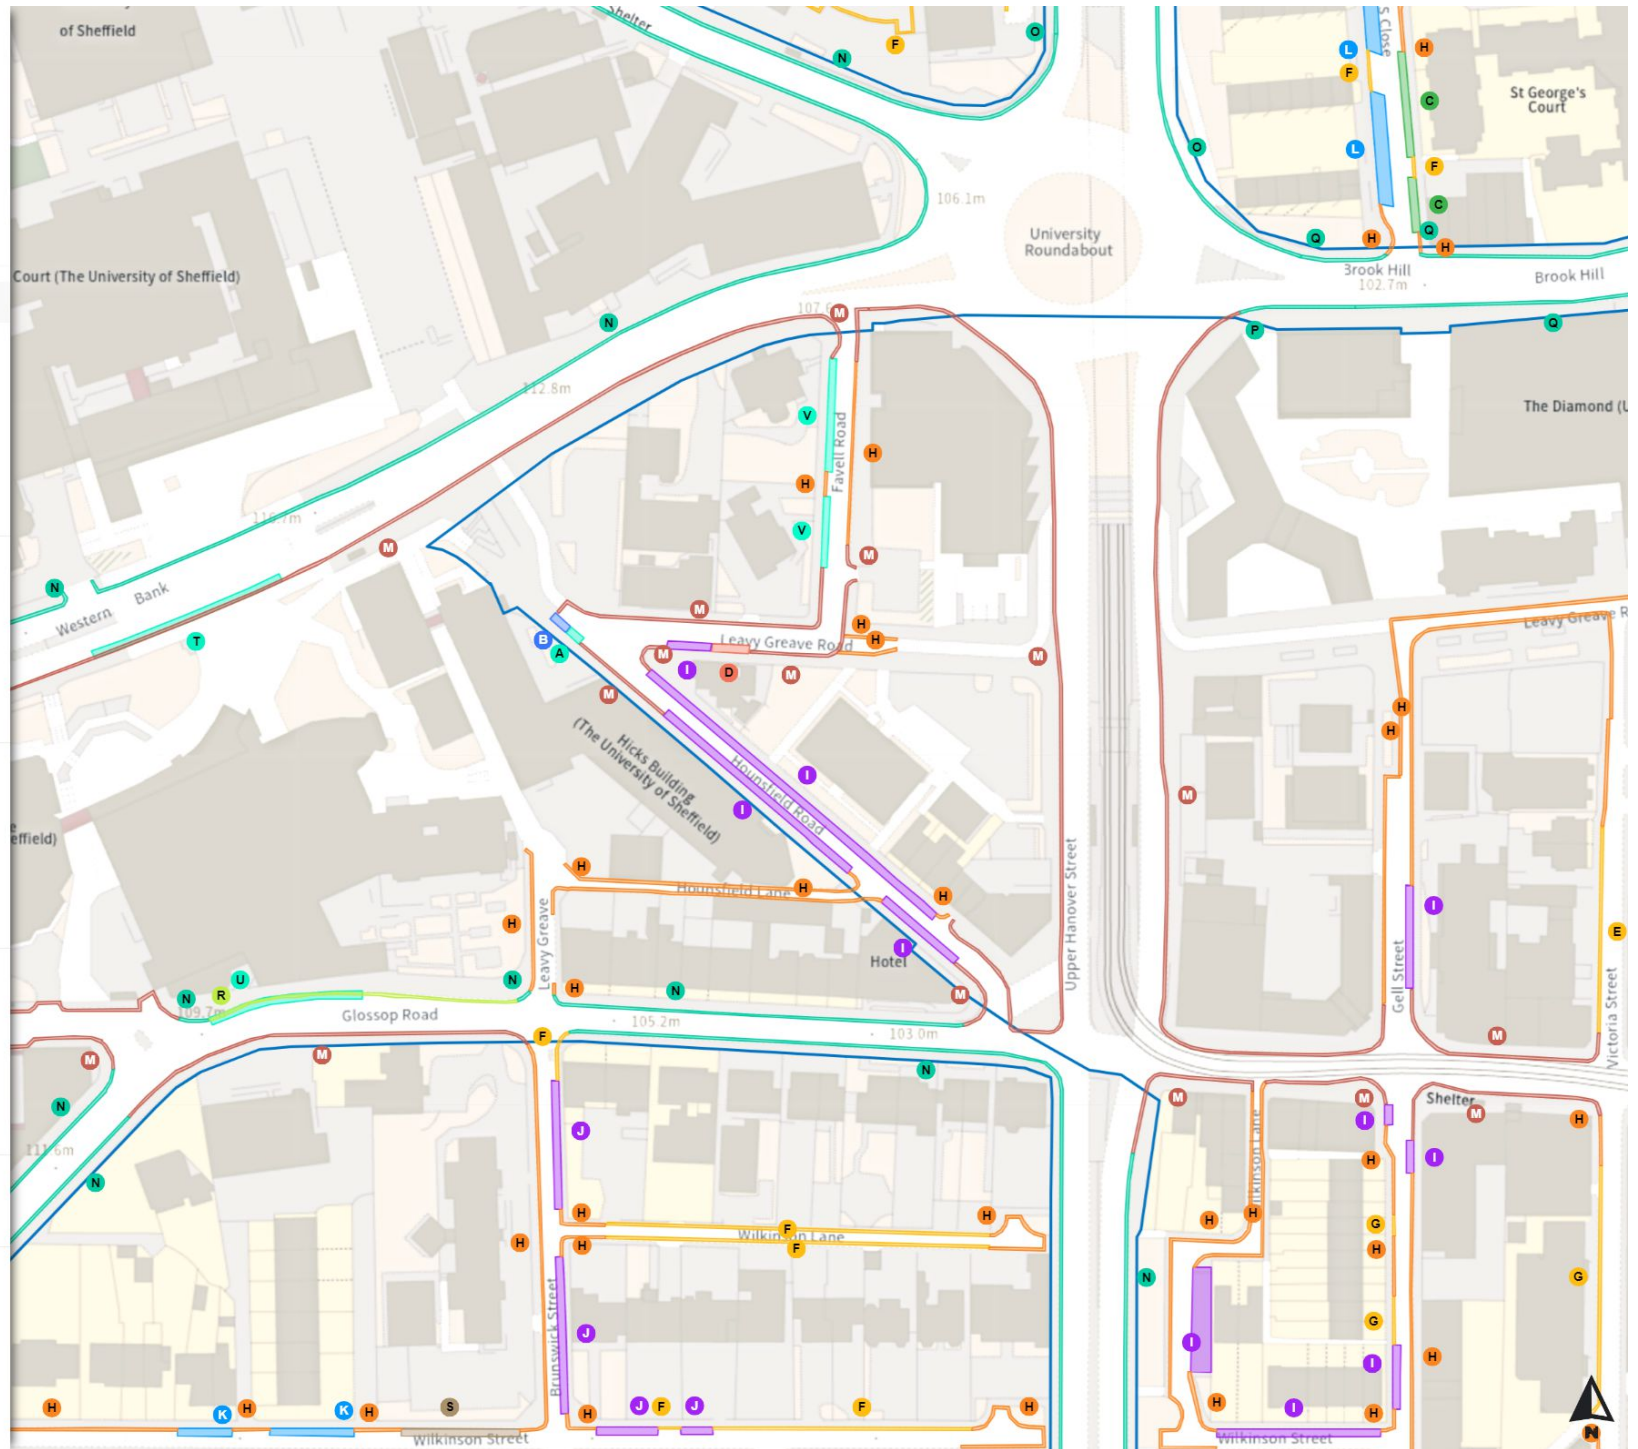

THE SHEFFIELD CITY COUNCIL (STOPPING RESTRICTIONS, WAITING RESTRICTIONS, LOADING RESTRICTIONS & PARKING PLACES) (MAP SCHEDULE) ORDER 2024

Map 352c of 794

Added

- **Shared**
- **P** No waiting at any time
  At all times
- **P** No loading
  Mon-Fri 08:30-09:30 16:30-18:30
- **Shared**
- **C** No waiting at any time
  At all times
- **C** No loading
  Mon-Sat 08:00-18:30
- **Shared**
- **R** No waiting
  Mon-Sat 07:30-18:30
- **R** No loading
  Mon-Fri 07:30-09:30 16:00-18:30
- **Shared**
- **S** Free parking place
  Mon-Fri 08:00-18:30 ☉ 3h ☹ 3h
- **S** Permit holders parking place (Broomhall & The Groves)
  Mon-Fri 08:00-18:30
- **Shared**
- **T** Taxi stopping area
  23:00-04:00

0 20 40 60m

Scale: 1:1250

North-West: 434127.589, 387430.698
South-East: 434553.339, 387056.582

© Crown copyright and database rights 2024 Ordnance Survey.
You are not permitted to copy, sub-license, distribute or sell any of this data to third parties in any form. Licence number 100018816