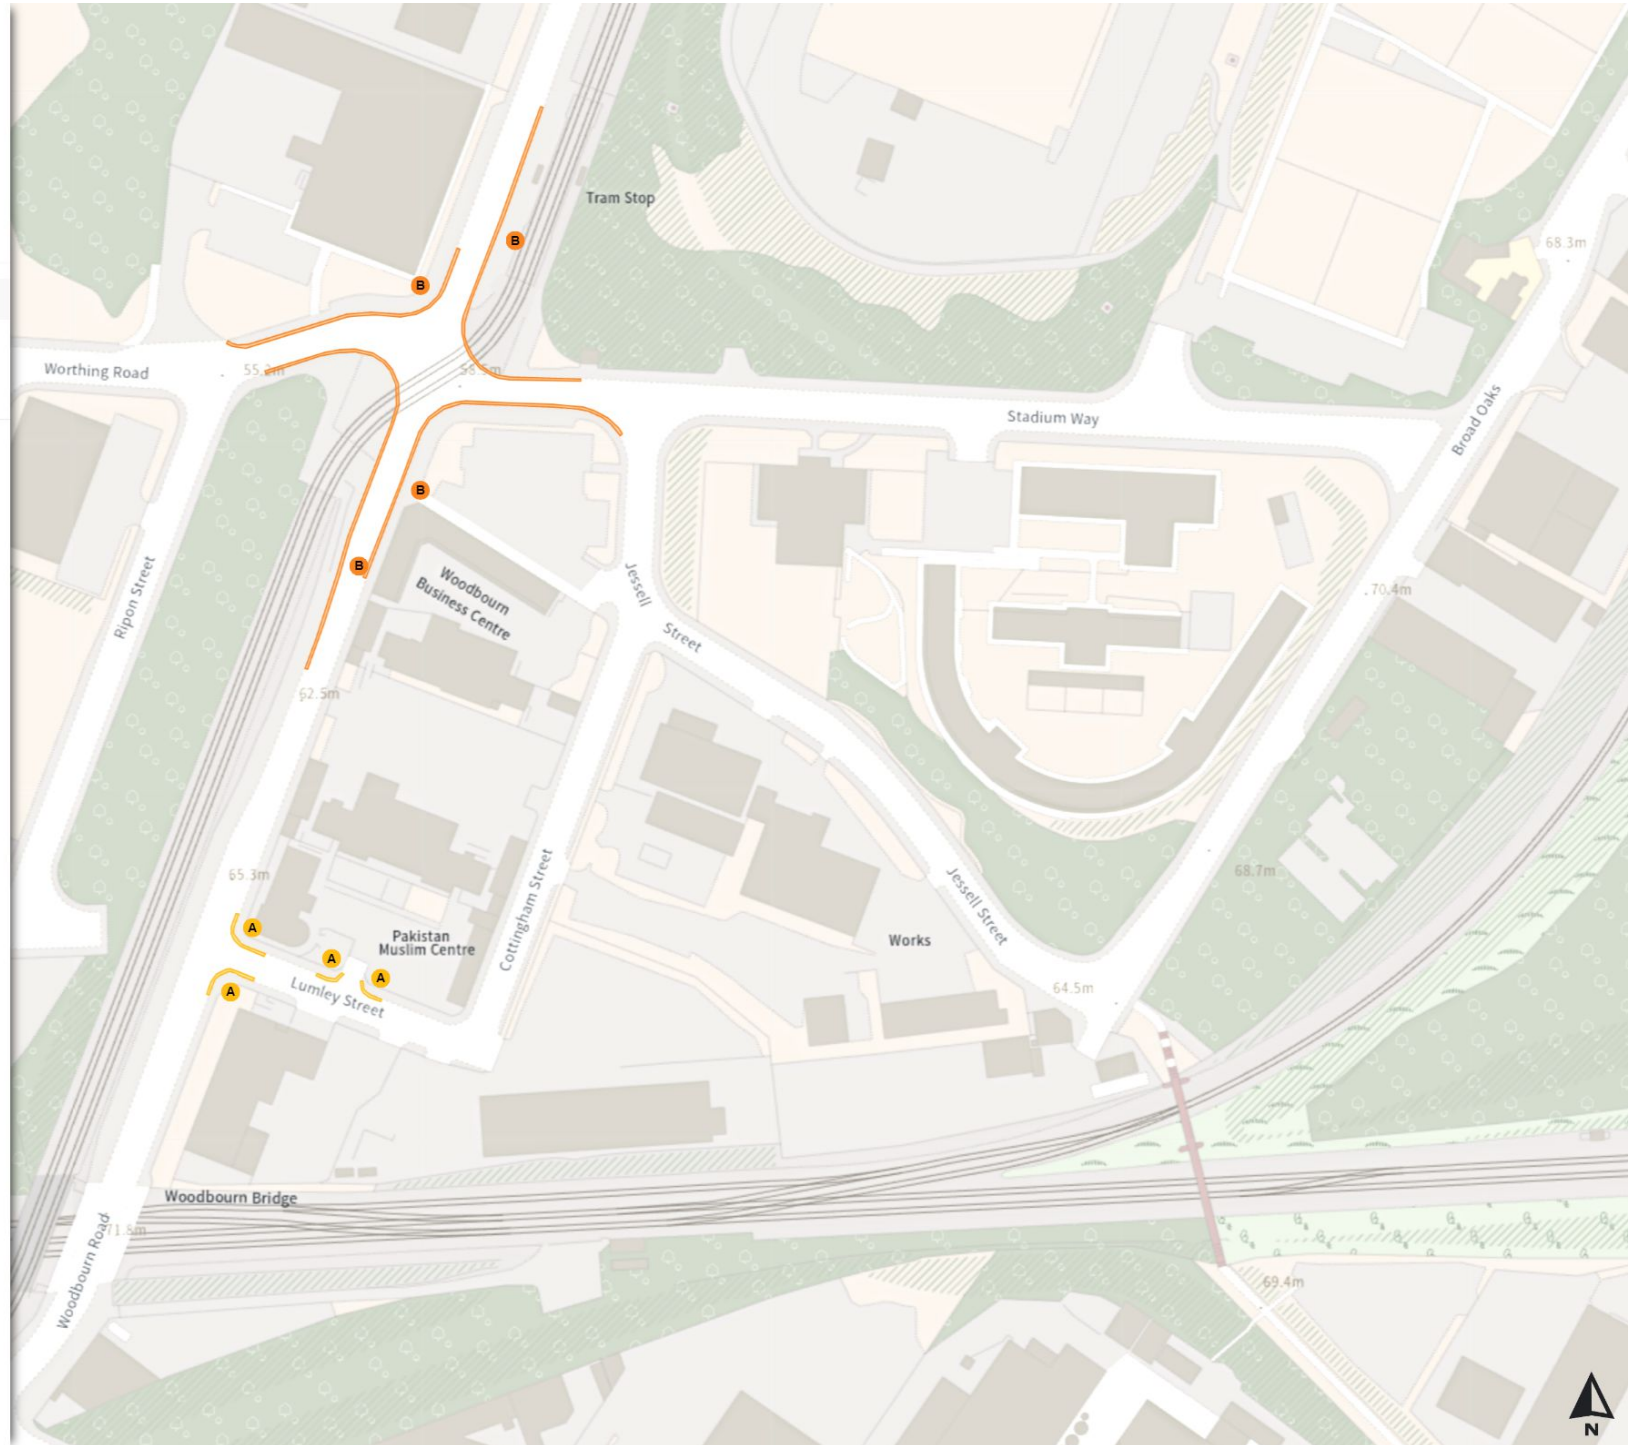

THE SHEFFIELD CITY COUNCIL (STOPPING  
RESTRICTIONS, WAITING RESTRICTIONS, LOADING  
RESTRICTIONS & PARKING PLACES) (MAP SCHEDULE)  
ORDER 2024

Map 321 of 794

Added

-  No waiting
-  Mon-Sat 08:00-18:30
-  No waiting at any time
-  At all times