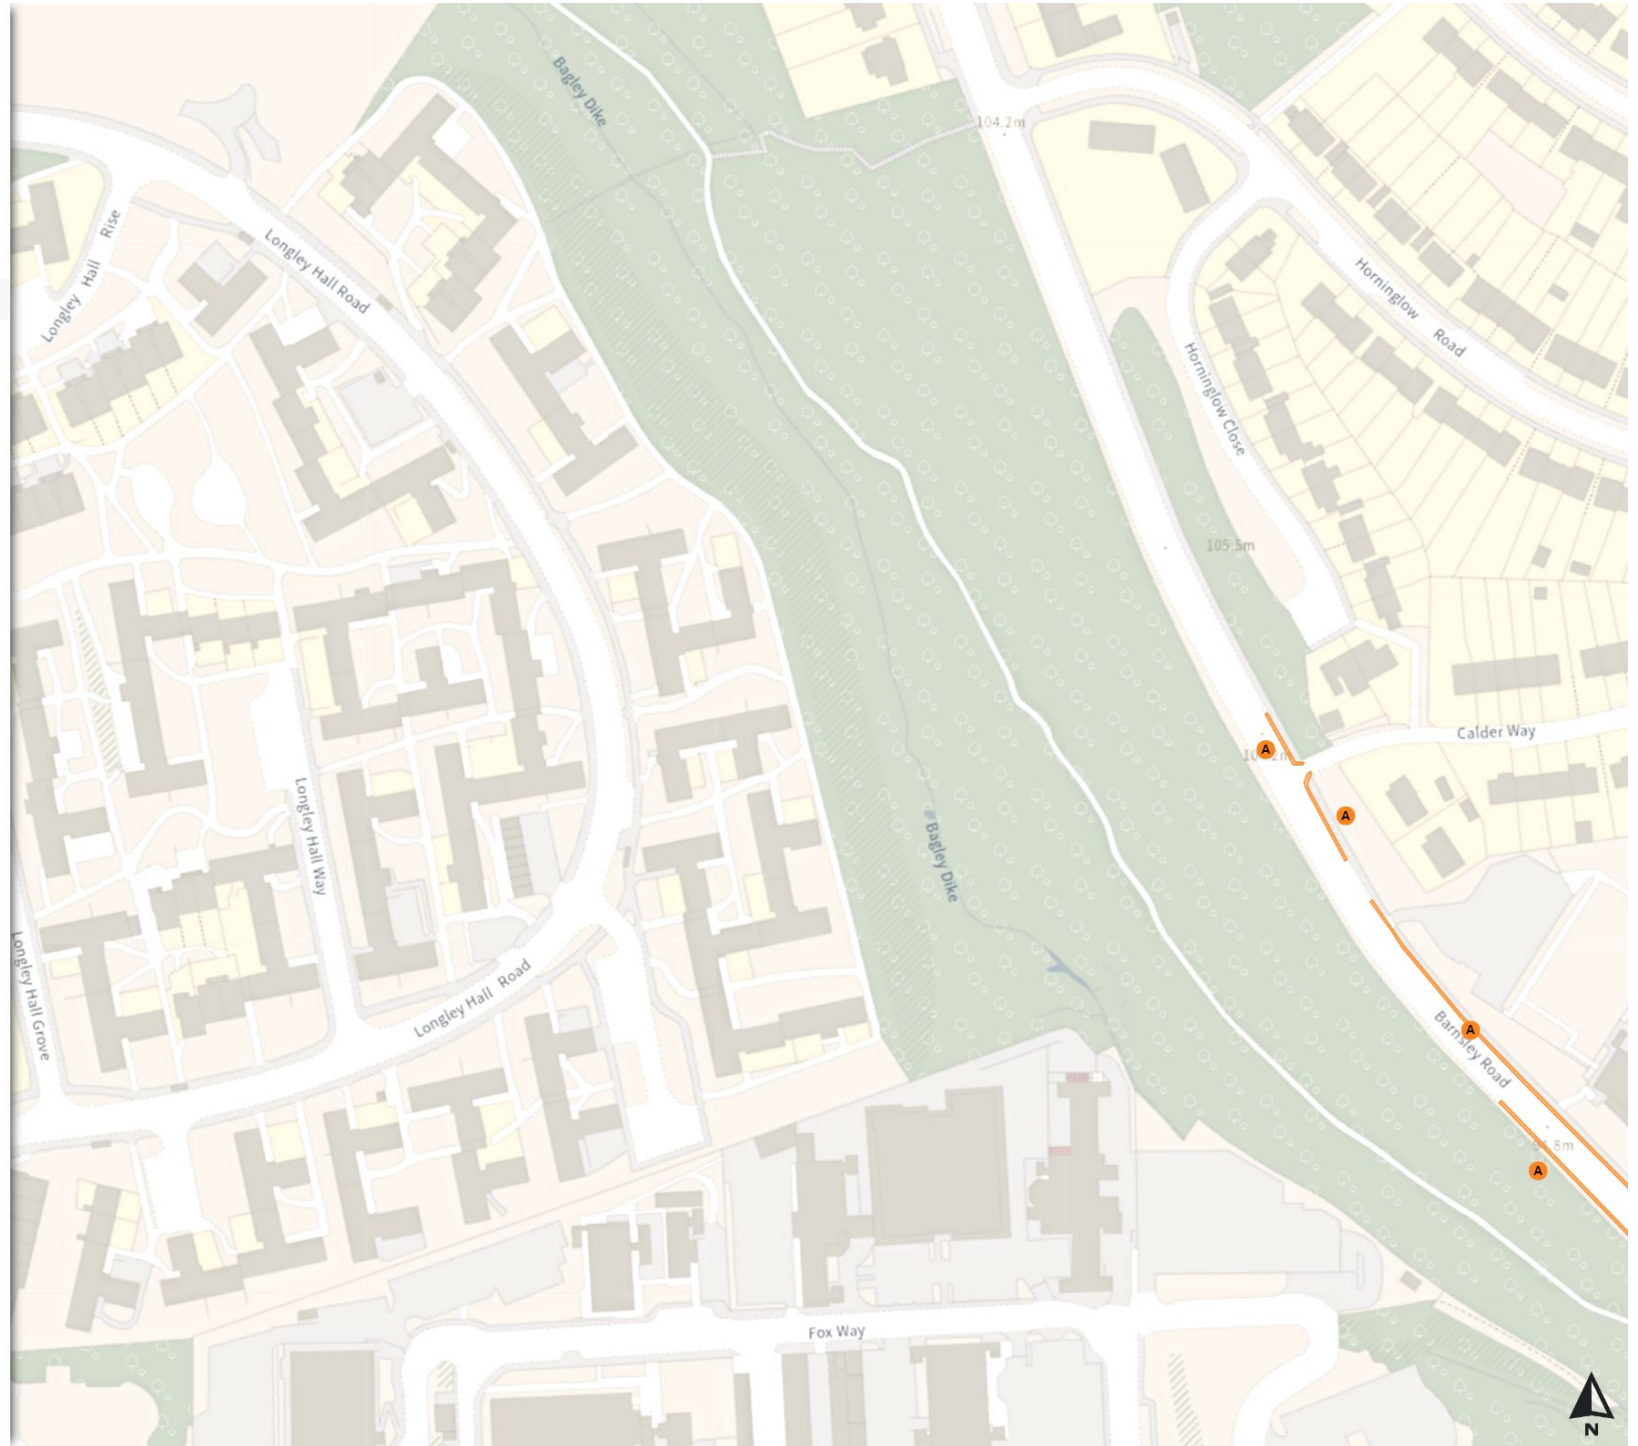

THE SHEFFIELD CITY COUNCIL (STOPPING RESTRICTIONS, WAITING RESTRICTIONS, LOADING RESTRICTIONS & PARKING PLACES) (MAP SCHEDULE) ORDER 2024

Map 145 of 794

Added

- No waiting at any time
- At all times

0 20 40 60m

Scale: 1:1250

North-West: 435999.732, 391138.225
South-East: 436425.302, 390764.57

© Crown copyright and database rights 2024 Ordnance Survey.
You are not permitted to copy, sub-license, distribute or sell any of this data to third parties in any form. Licence number 100018816