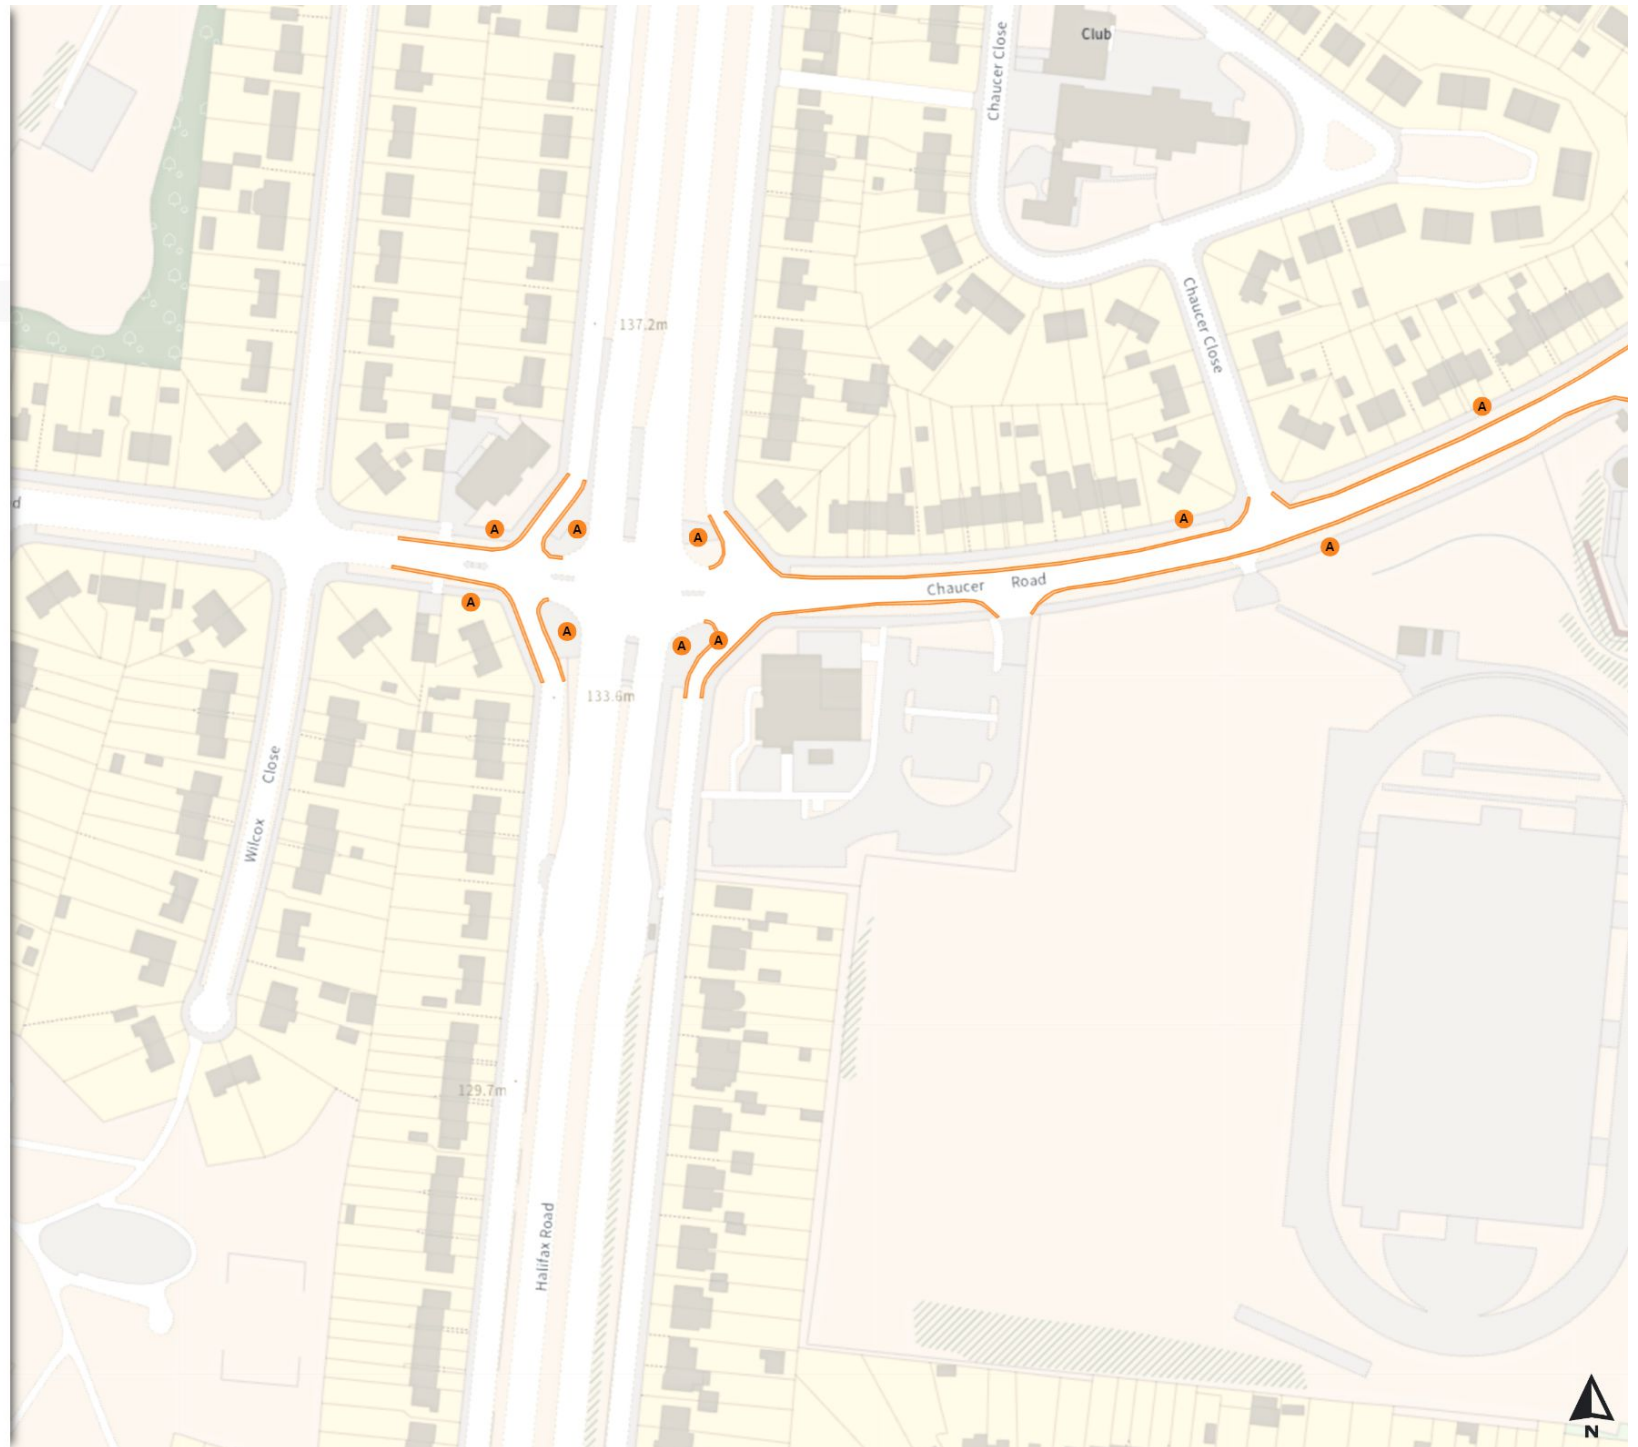

THE SHEFFIELD CITY COUNCIL (STOPPING  
RESTRICTIONS, WAITING RESTRICTIONS, LOADING  
RESTRICTIONS & PARKING PLACES) (MAP SCHEDULE)  
ORDER 2024

Map 83 of 794

Added

 No waiting at any time

 At all times

0 20 40 60m