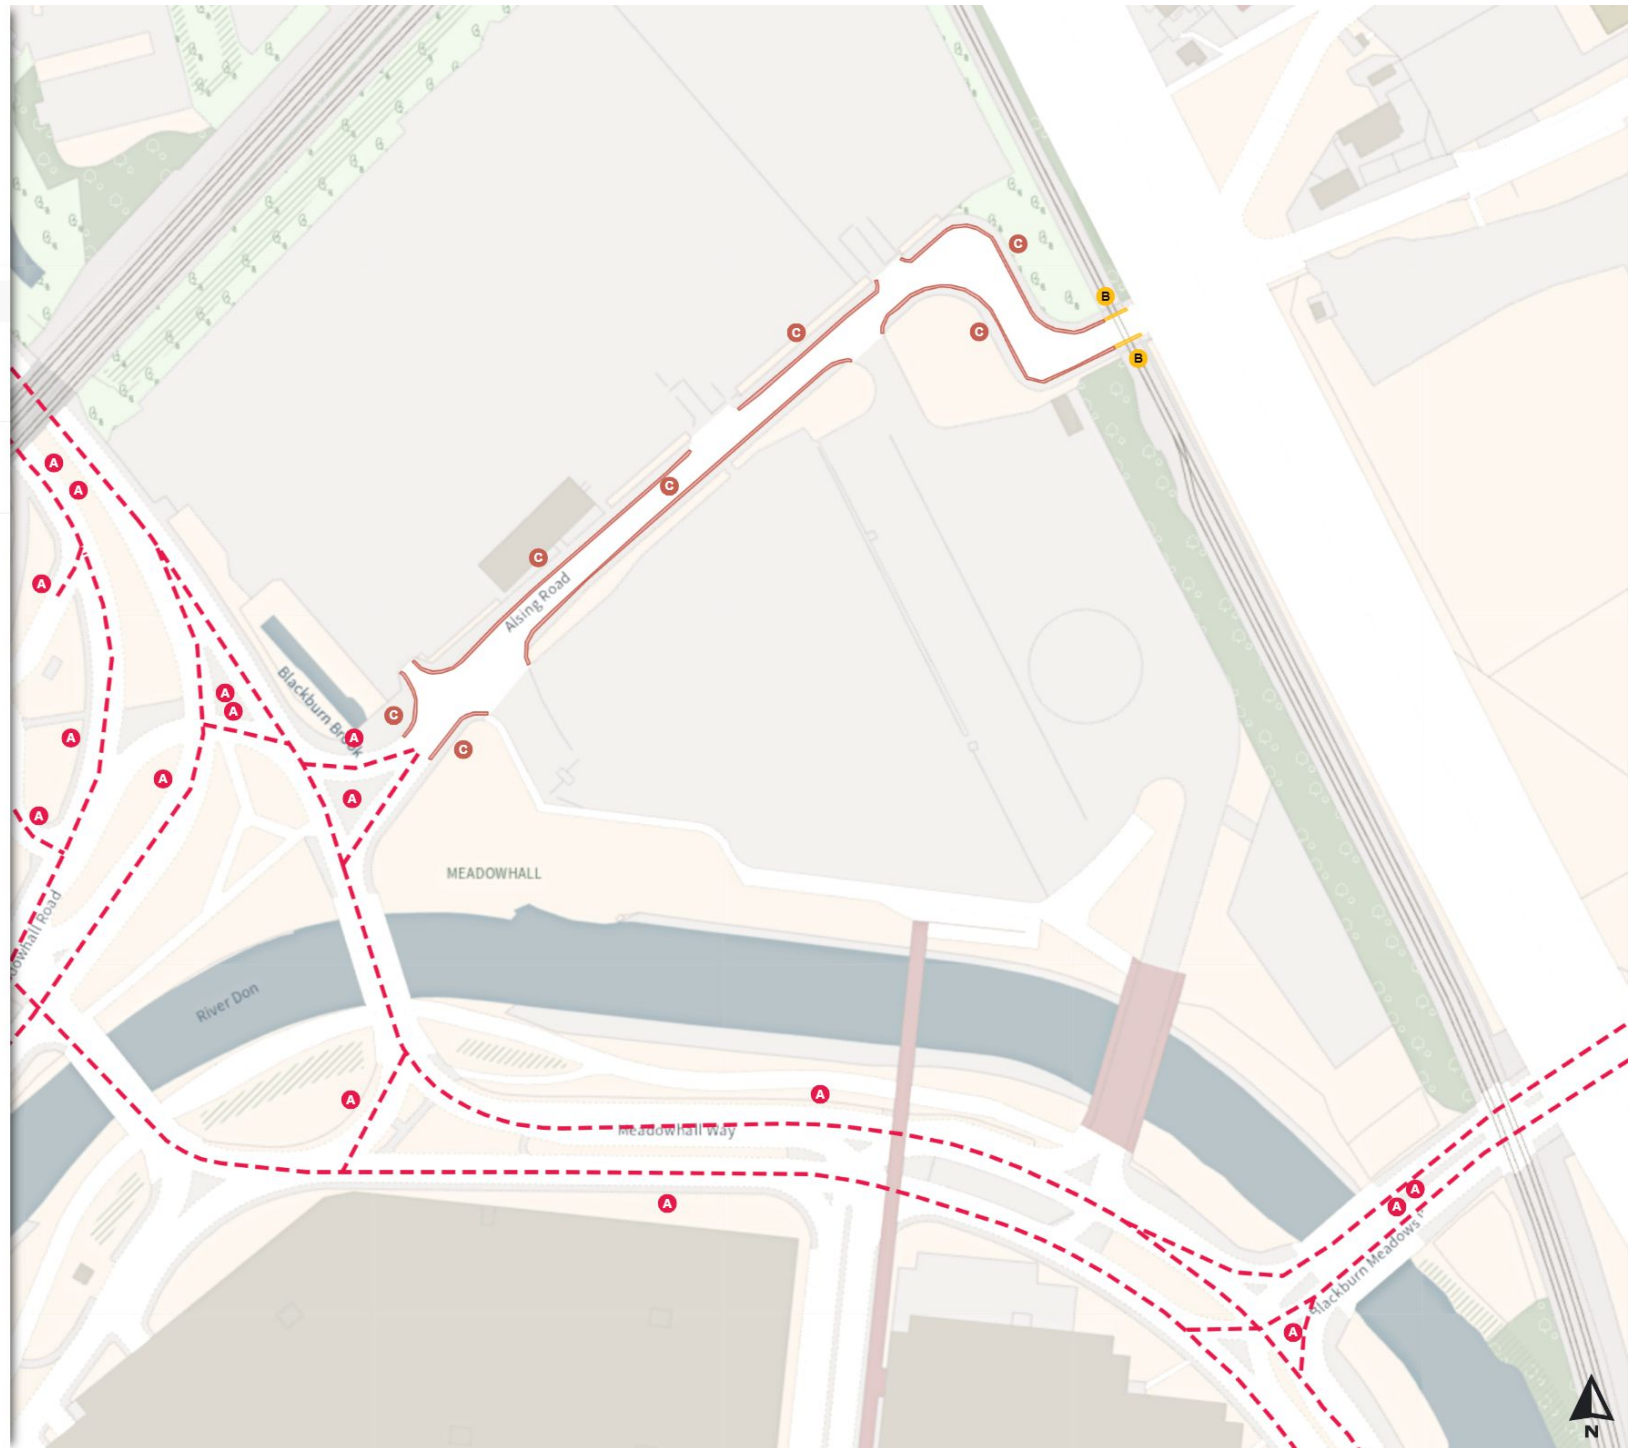

THE SHEFFIELD CITY COUNCIL (STOPPING RESTRICTIONS, WAITING RESTRICTIONS, LOADING RESTRICTIONS & PARKING PLACES) (MAP SCHEDULE) ORDER 2024

Map 133 of 794

Added

- Clearway
- At all times
- No waiting
- Mon-Sat 08:00-18:30
- Shared
- No waiting at any time
  At all times
- No loading at any time
  At all times

0 20 40 60m

Scale: 1:1250

North-West: 439189.196, 391532.652
South-East: 439614.986, 391159.311

© Crown copyright and database rights 2024 Ordnance Survey.
You are not permitted to copy, sub-license, distribute or sell any of this data to third parties in any form. Licence number 100018816