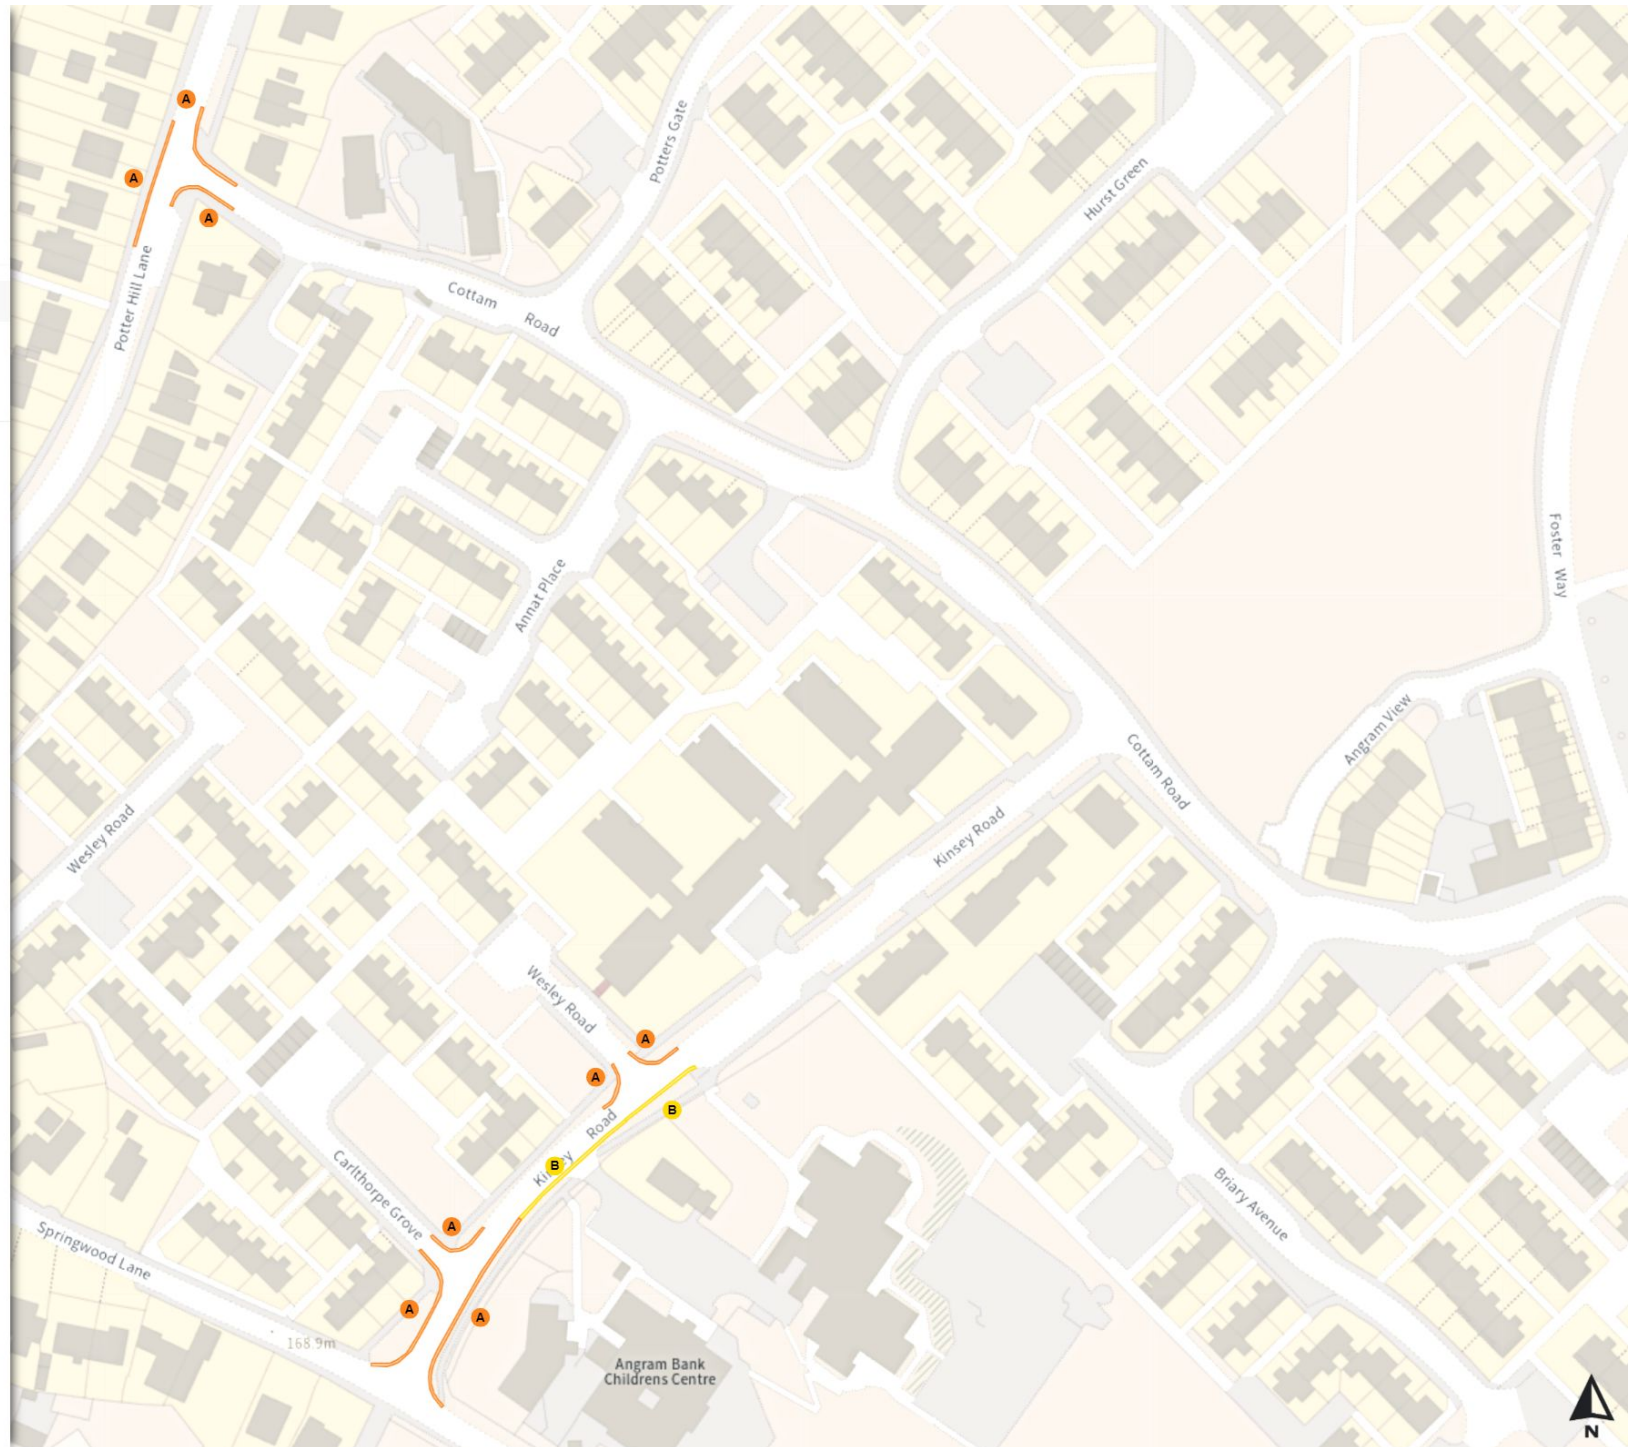

THE SHEFFIELD CITY COUNCIL (STOPPING RESTRICTIONS, WAITING RESTRICTIONS, LOADING RESTRICTIONS & PARKING PLACES) (MAP SCHEDULE) ORDER 2024

Map 19 of 794

Added

- No waiting at any time
- At all times
- Prohibition of stopping on school entrance markings
- At all times

0 20 40 60m

Scale: 1:1250

North-West: 433285.747, 397397.448
South-East: 433710.545, 397024.049

© Crown copyright and database rights 2024 Ordnance Survey.
You are not permitted to copy, sub-license, distribute or sell any of this data to third parties in any form. Licence number 100018816