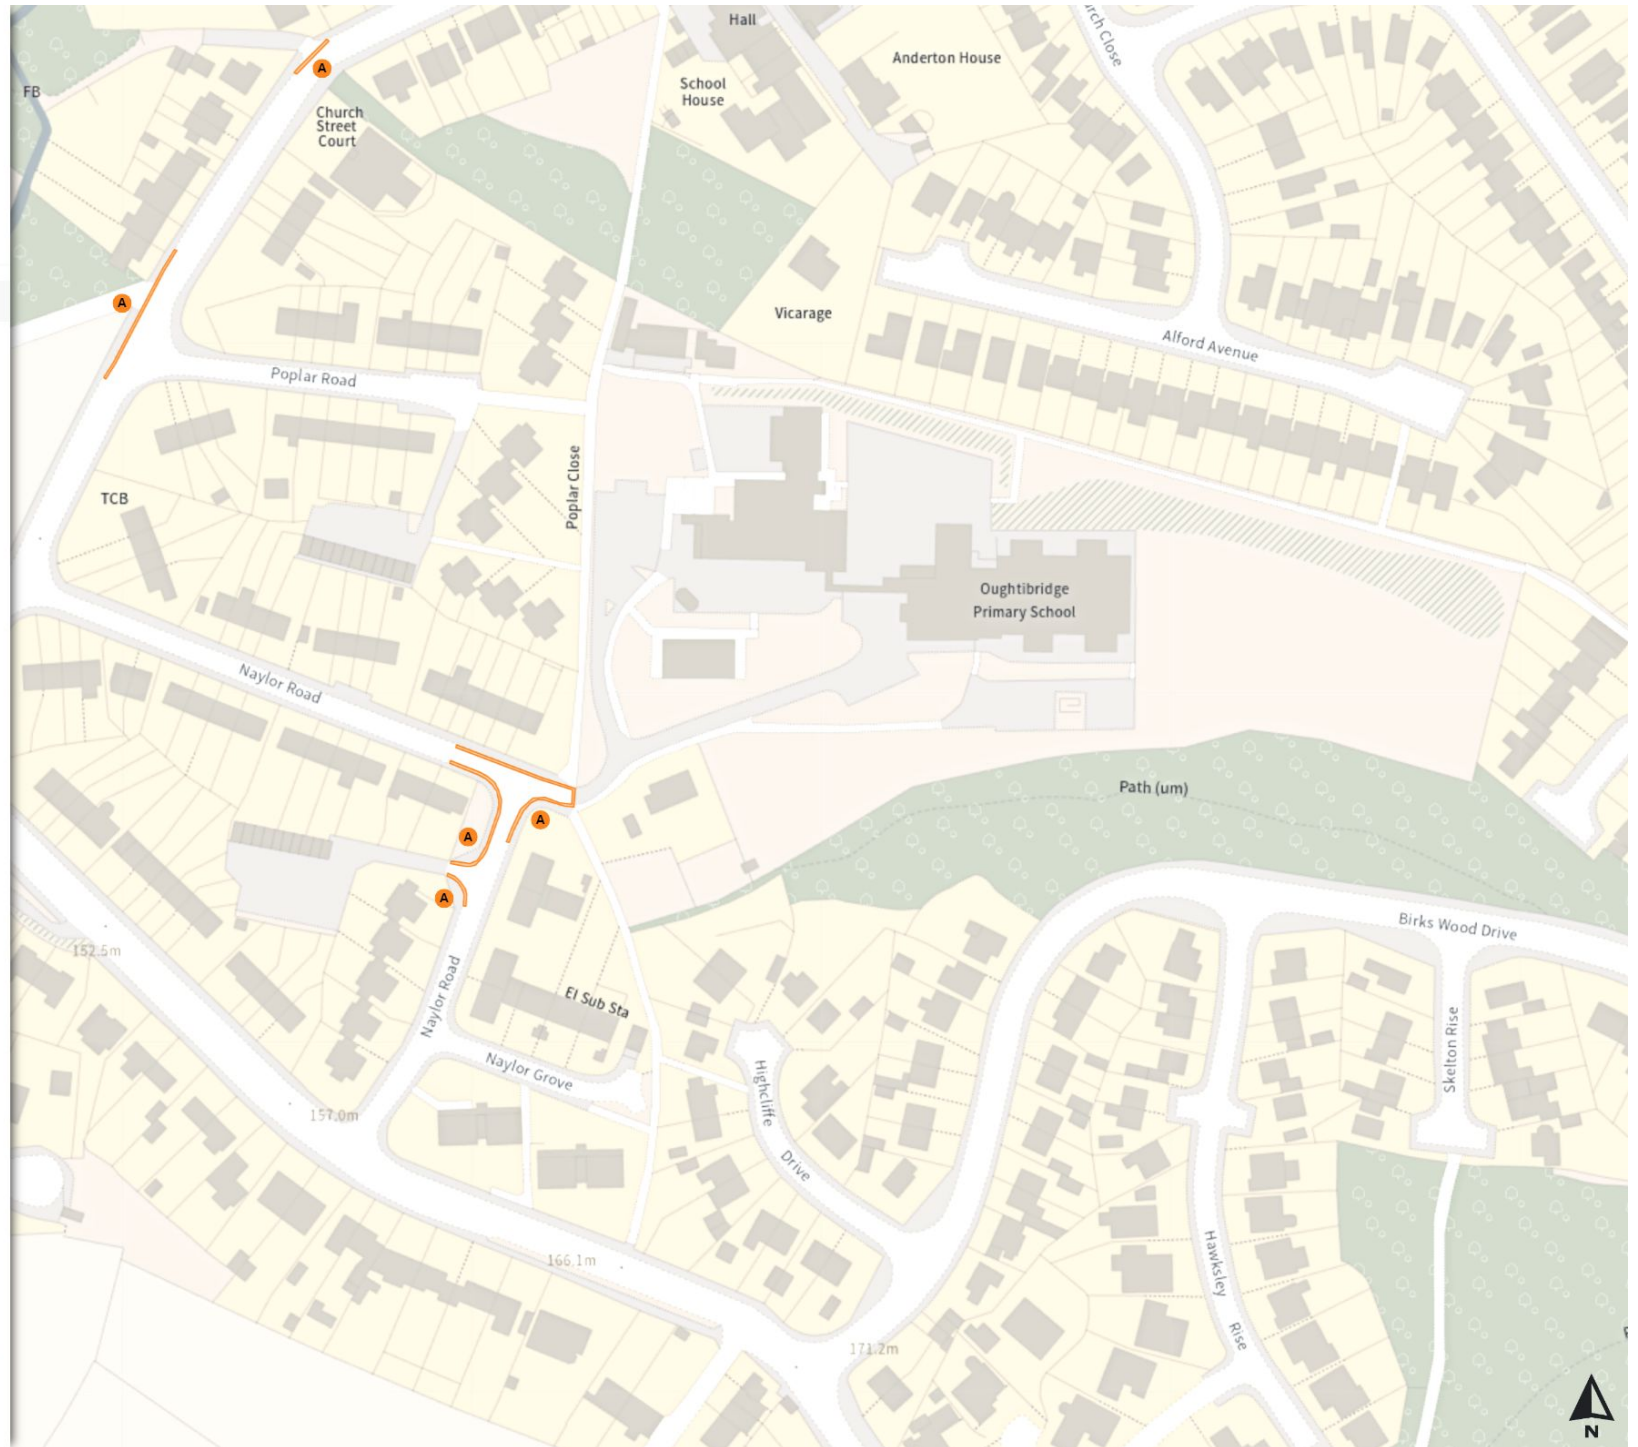

THE SHEFFIELD CITY COUNCIL (STOPPING RESTRICTIONS, WAITING RESTRICTIONS, LOADING RESTRICTIONS & PARKING PLACES) (MAP SCHEDULE) ORDER 2024

Map 71 of 794

Added

No waiting at any time

At all times

0 20 40 60m

Scale: 1:1250

North-West: 430299.502, 393217.545
South-East: 430724.432, 392843.549

© Crown copyright and database rights 2024 Ordnance Survey.
You are not permitted to copy, sub-license, distribute or sell any of this data to third parties in any form. Licence number 100018816