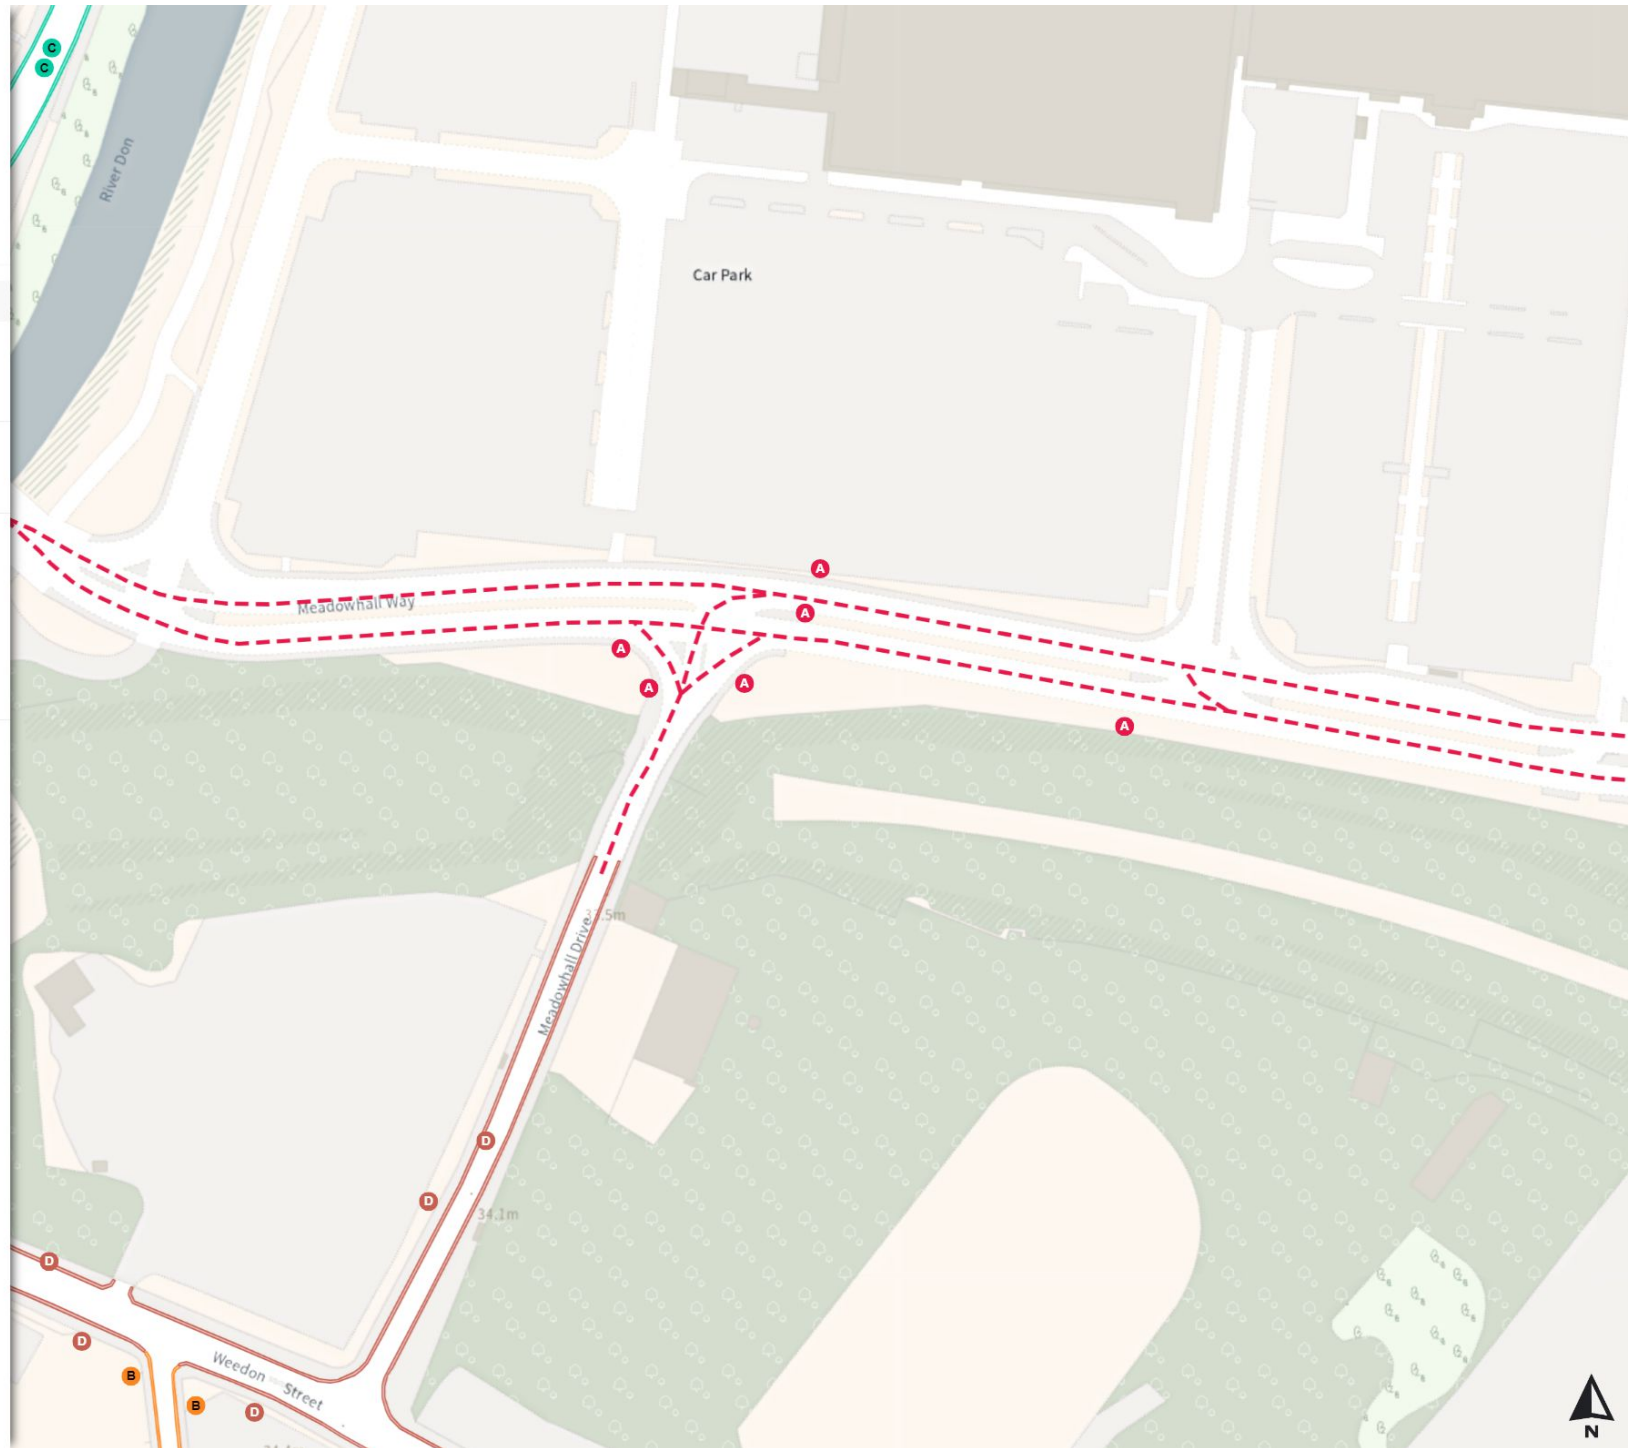

At all times

No loading at any time

At all times

0 20 40 60m

Scale: 1:1250

North-West: 438784.689, 390790.69  
South-East: 439210.512, 390417.254

© Crown copyright and database rights 2024 Ordnance Survey.  
You are not permitted to copy, sub-license, distribute or sell any of this  
data to third parties in any form. Licence number 100018816