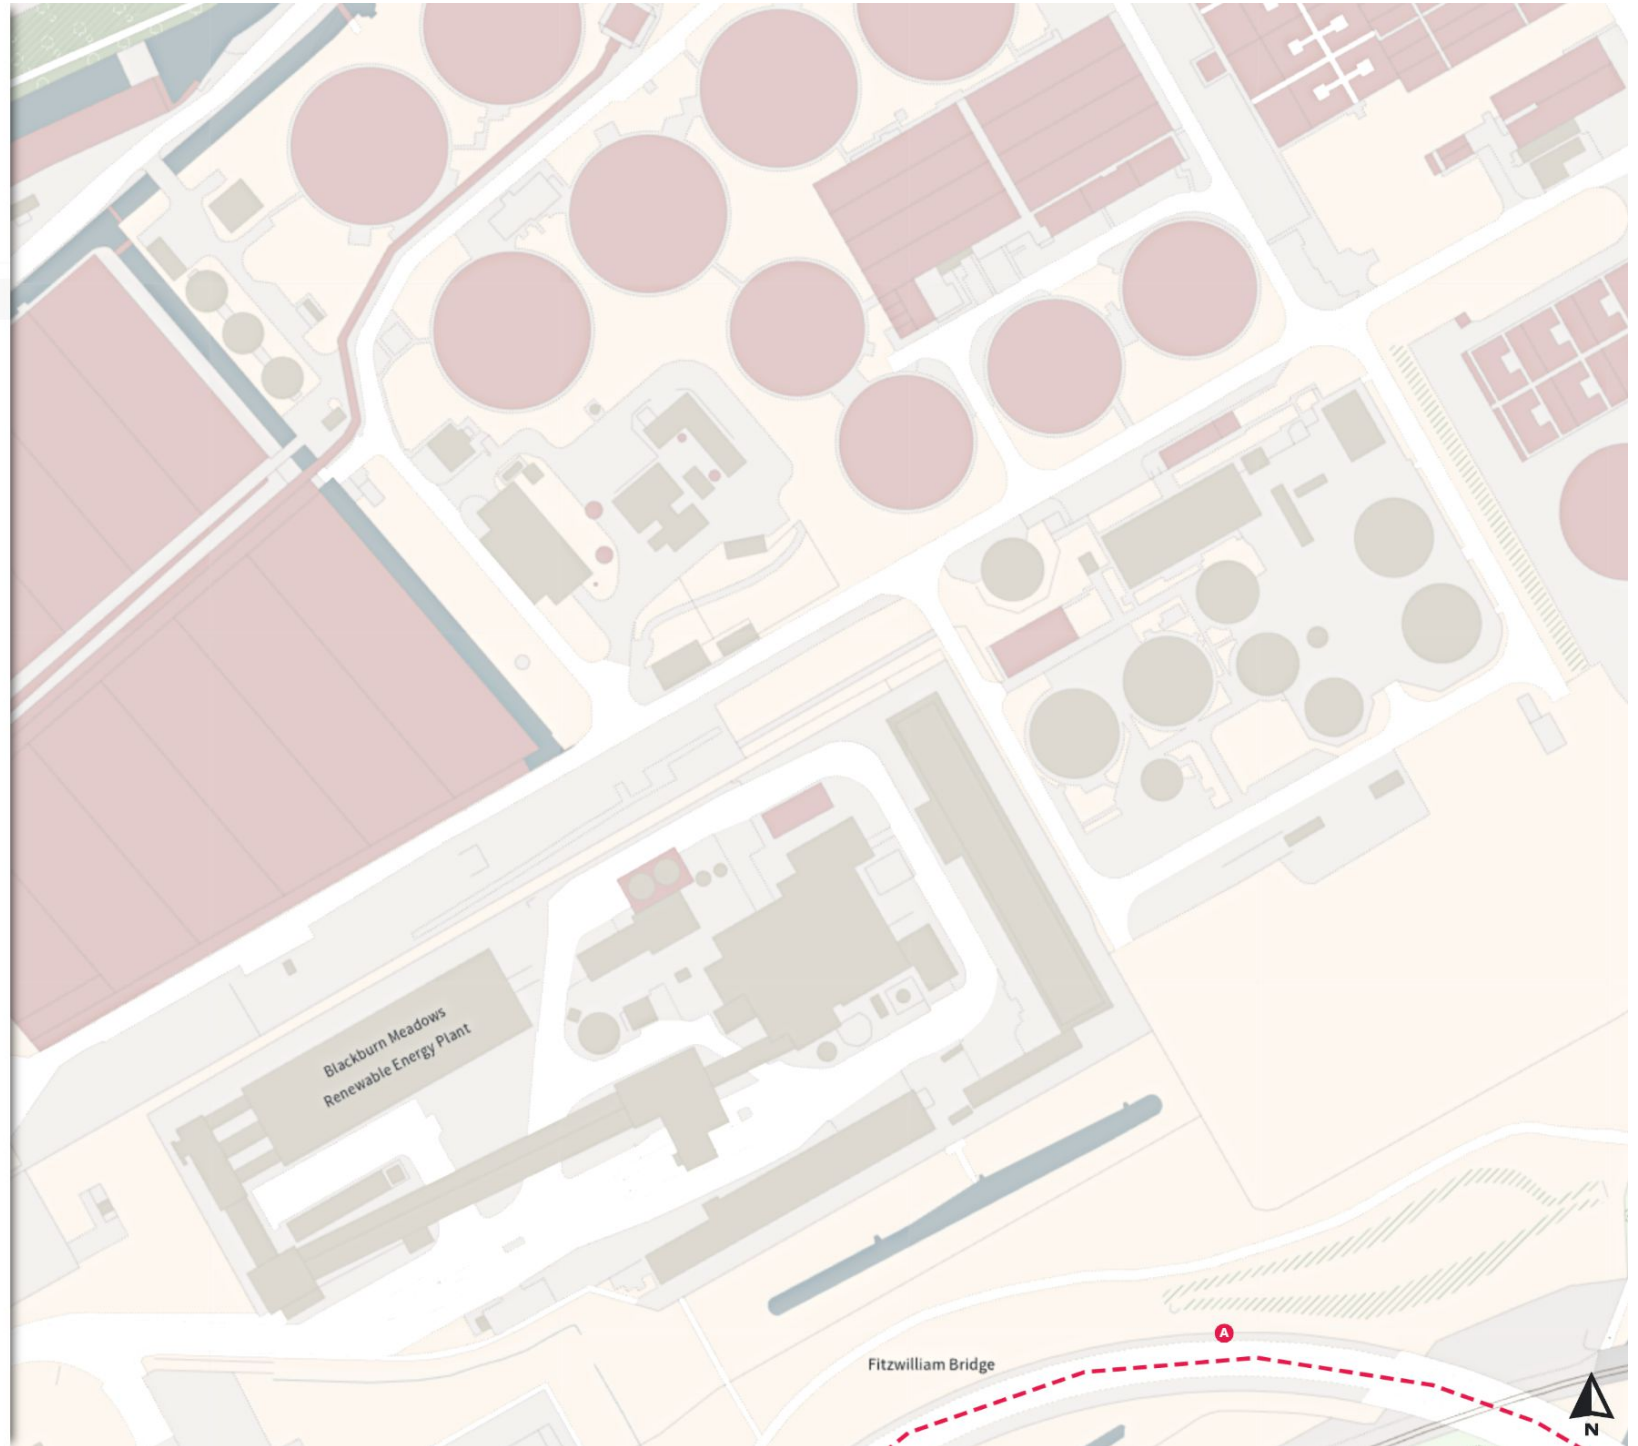

THE SHEFFIELD CITY COUNCIL (STOPPING RESTRICTIONS, WAITING RESTRICTIONS, LOADING RESTRICTIONS & PARKING PLACES) (MAP SCHEDULE) ORDER 2024

Map 117 of 794

Added

■ Clearway

Ⓐ At all times

0 20 40 60m

Scale: 1:1250