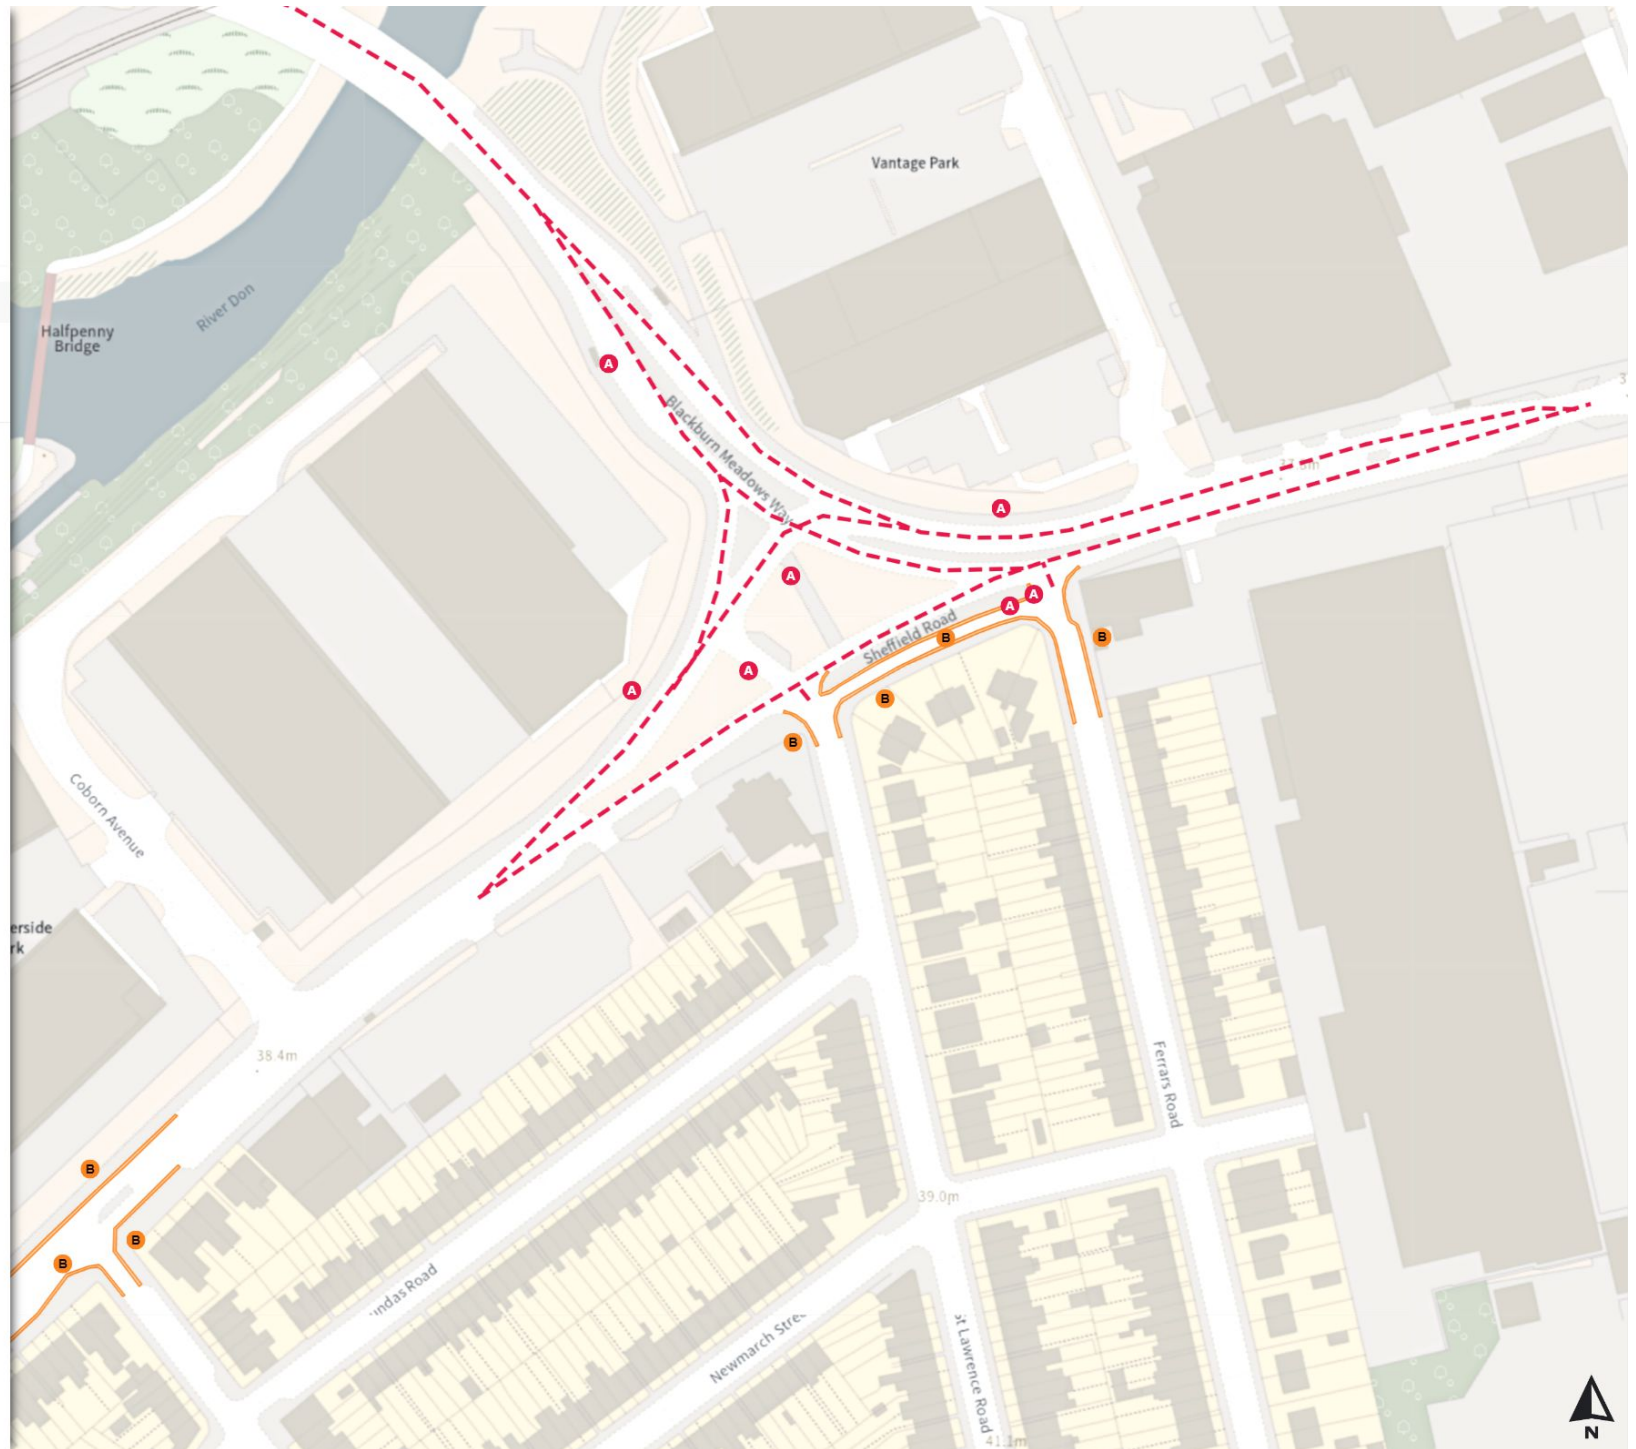

THE SHEFFIELD CITY COUNCIL (STOPPING RESTRICTIONS, WAITING RESTRICTIONS, LOADING RESTRICTIONS & PARKING PLACES) (MAP SCHEDULE) ORDER 2024

Map 135 of 794

Added

- Clearway
- A At all times
- No waiting at any time
- B At all times

0 20 40 60m

Scale: 1:1250

North-West: 440013.285, 391539.515
South-East: 440439.14, 391166.247

© Crown copyright and database rights 2024 Ordnance Survey.
You are not permitted to copy, sub-license, distribute or sell any of this data to third parties in any form. Licence number 100018816