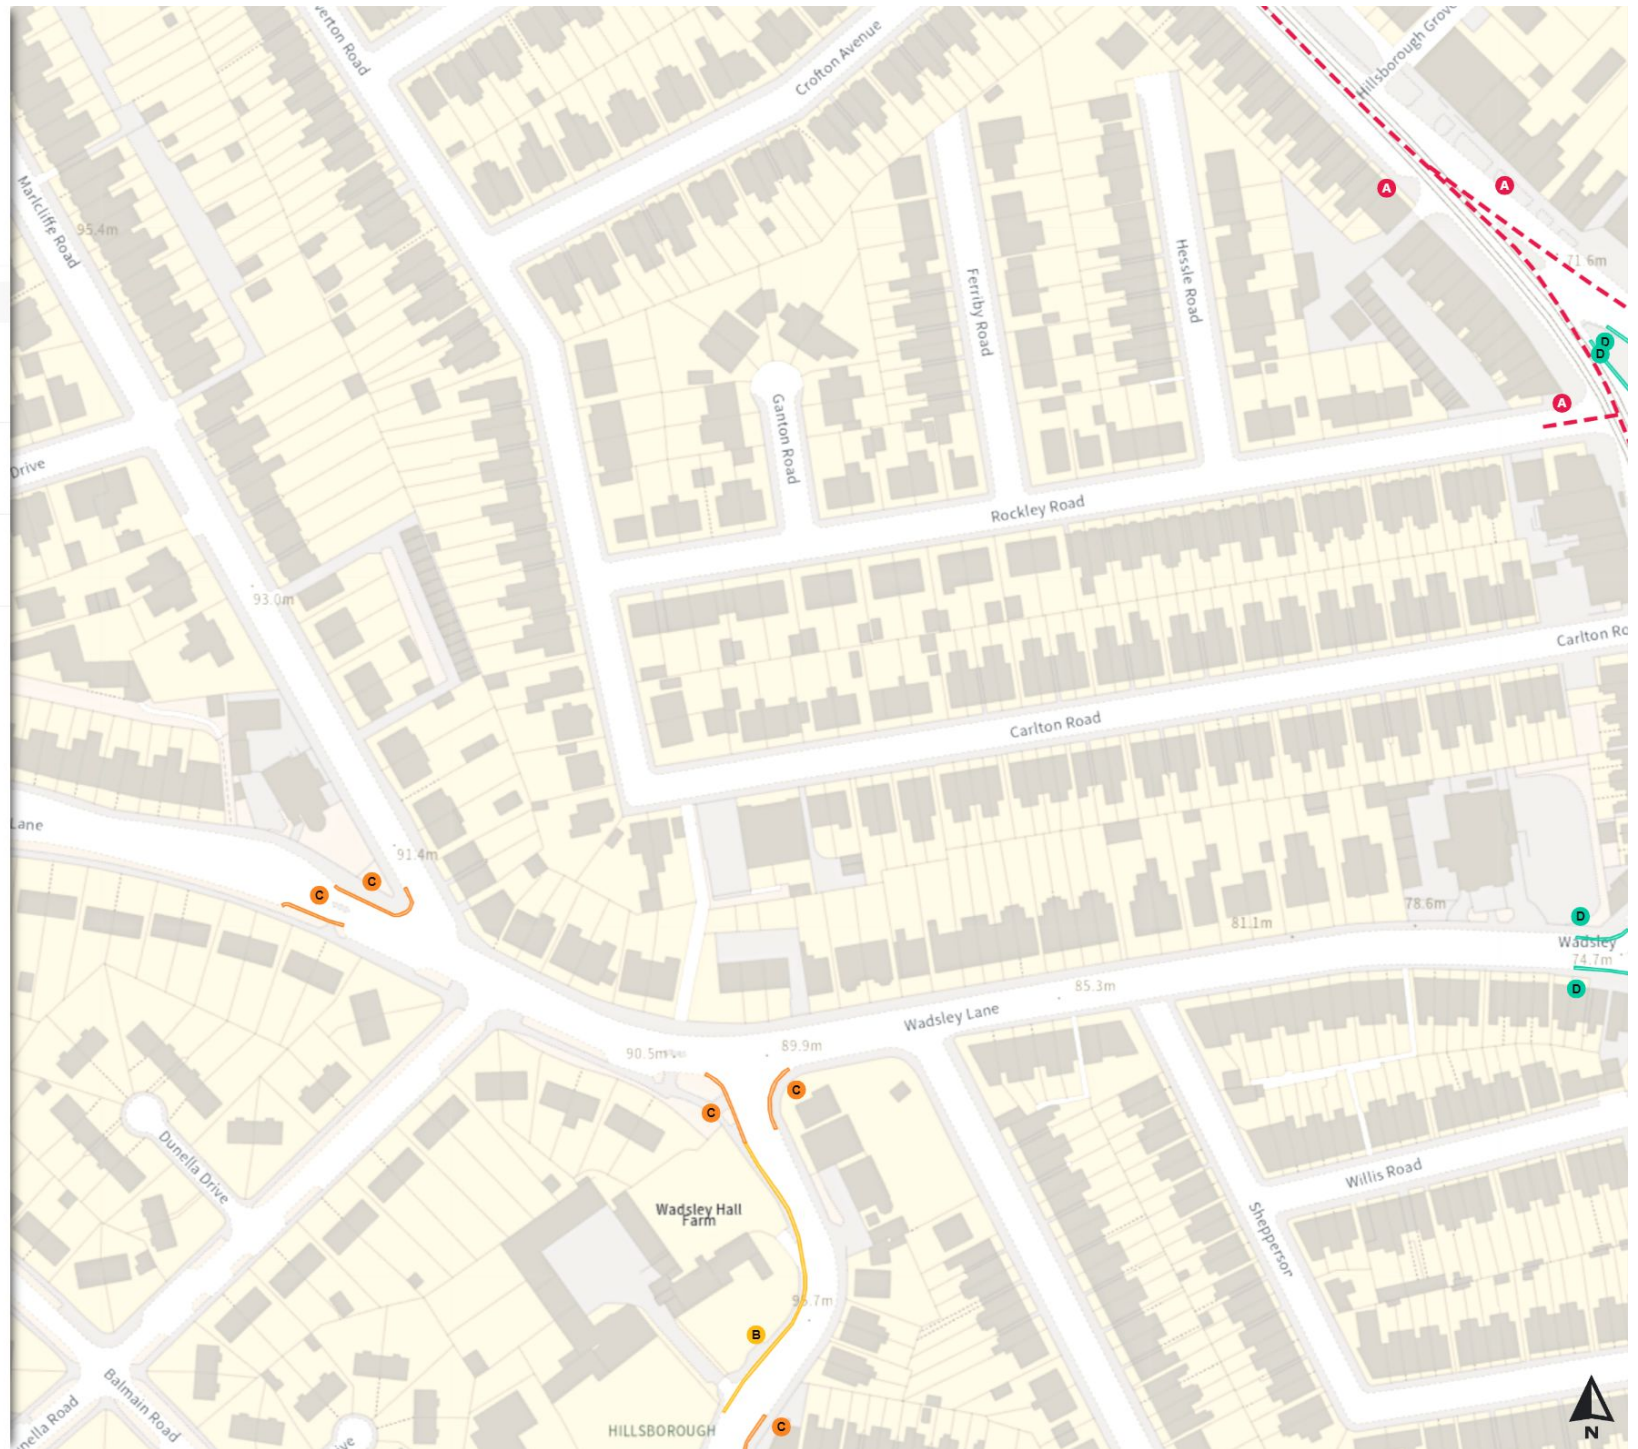

THE SHEFFIELD CITY COUNCIL (STOPPING RESTRICTIONS, WAITING RESTRICTIONS, LOADING RESTRICTIONS & PARKING PLACES) (MAP SCHEDULE) ORDER 2024

Map 157 of 794

Added

- Clearway
- At all times
- No waiting
- Mon-Sat 08:00-18:30
- No waiting at any time
- At all times
- Shared
- No waiting at any time
- At all times
- No loading
- Mon-Fri 08:00-09:30 16:30-18:30

0 20 40 60m

Scale: 1:1250

North-West: 432602.952, 390744.319
South-East: 433028.286, 390370.33

© Crown copyright and database rights 2024 Ordnance Survey.
You are not permitted to copy, sub-license, distribute or sell any of this data to third parties in any form. Licence number 100018816