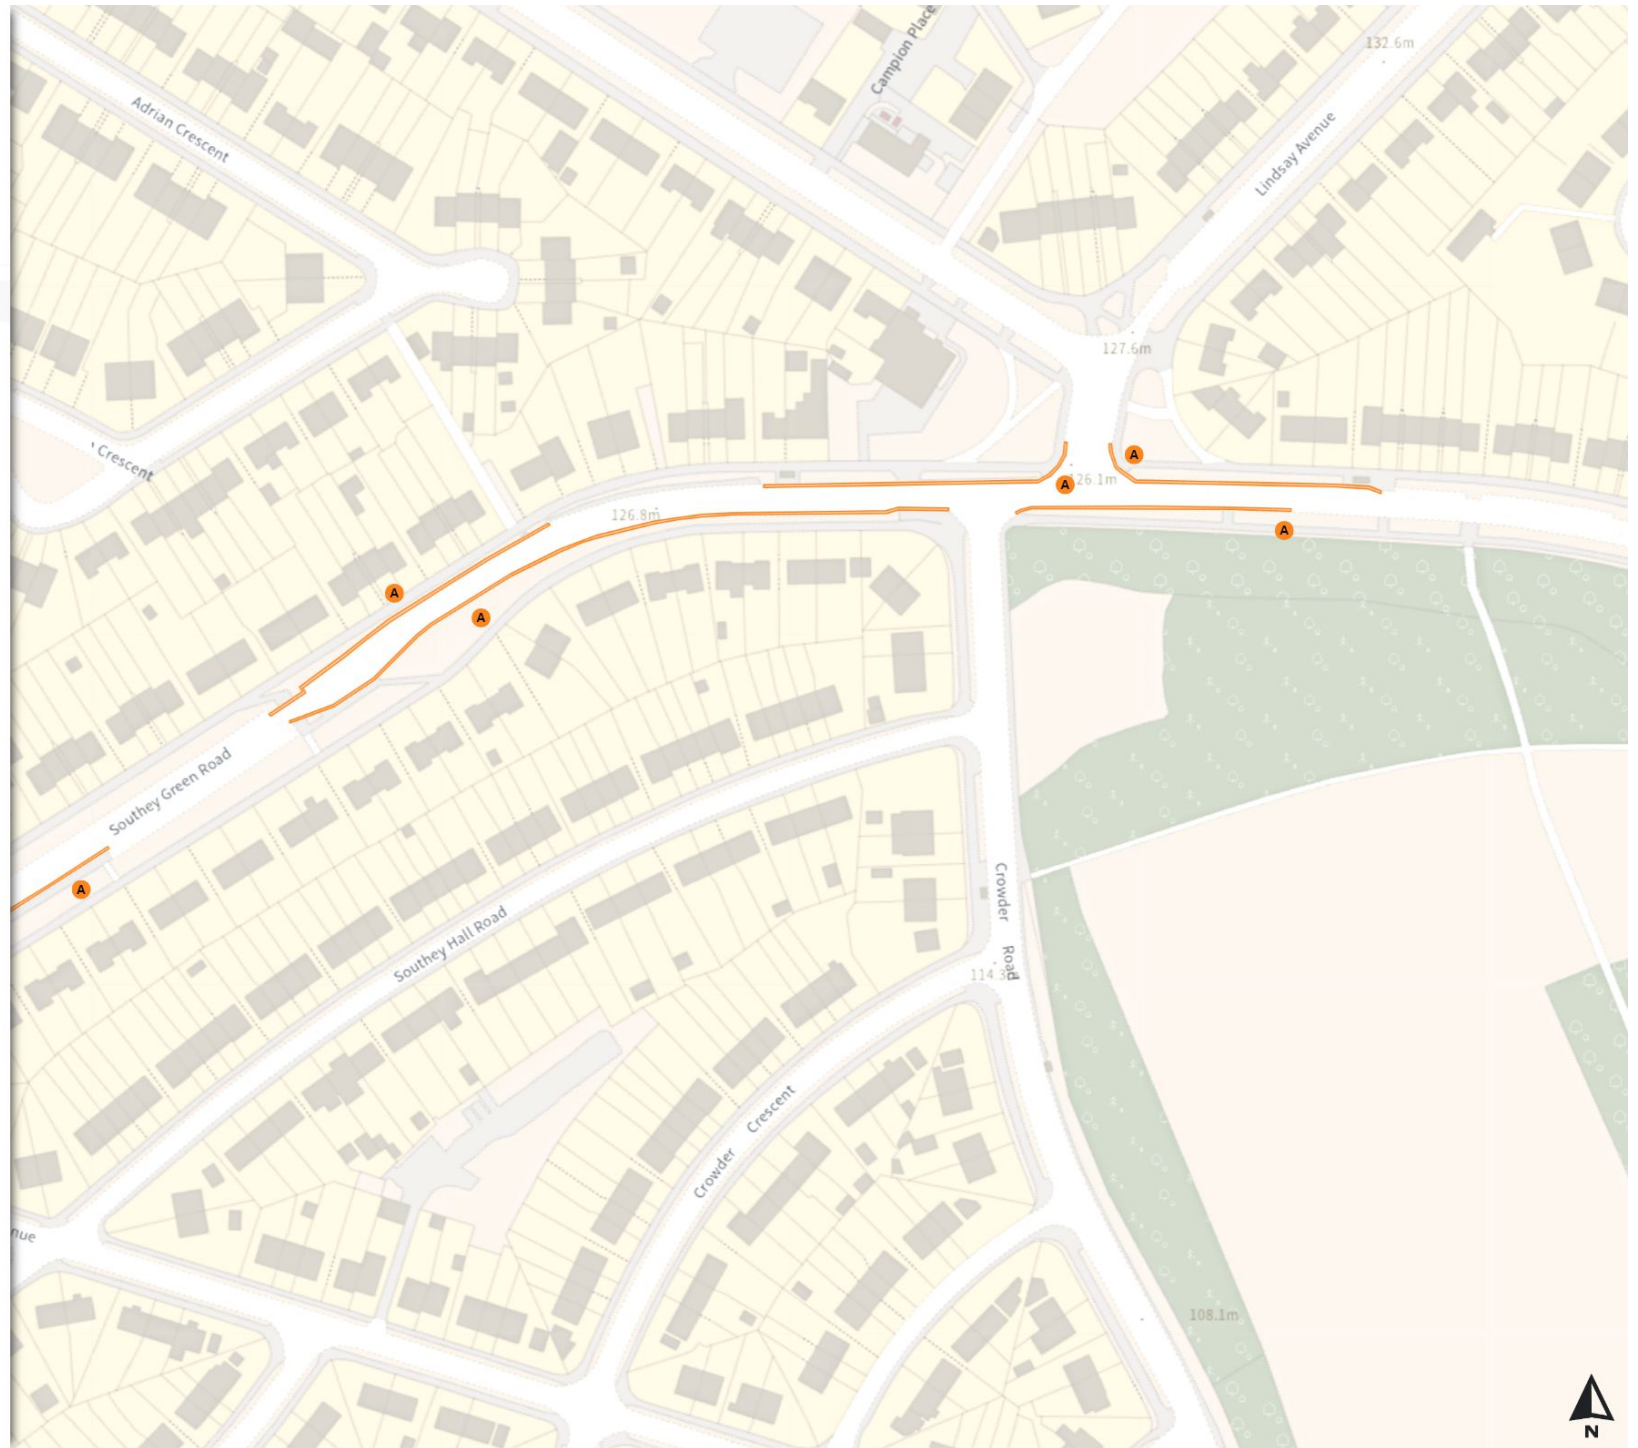

THE SHEFFIELD CITY COUNCIL (STOPPING RESTRICTIONS, WAITING RESTRICTIONS, LOADING RESTRICTIONS & PARKING PLACES) (MAP SCHEDULE) ORDER 2024

Map 107 of 794

Added

No waiting at any time

At all times

0 20 40 60m

Scale: 1:1250

North-West: 435153.183, 391870.478
South-East: 435578.621, 391496.805

© Crown copyright and database rights 2024 Ordnance Survey.
You are not permitted to copy, sub-license, distribute or sell any of this data to third parties in any form. Licence number 100018816