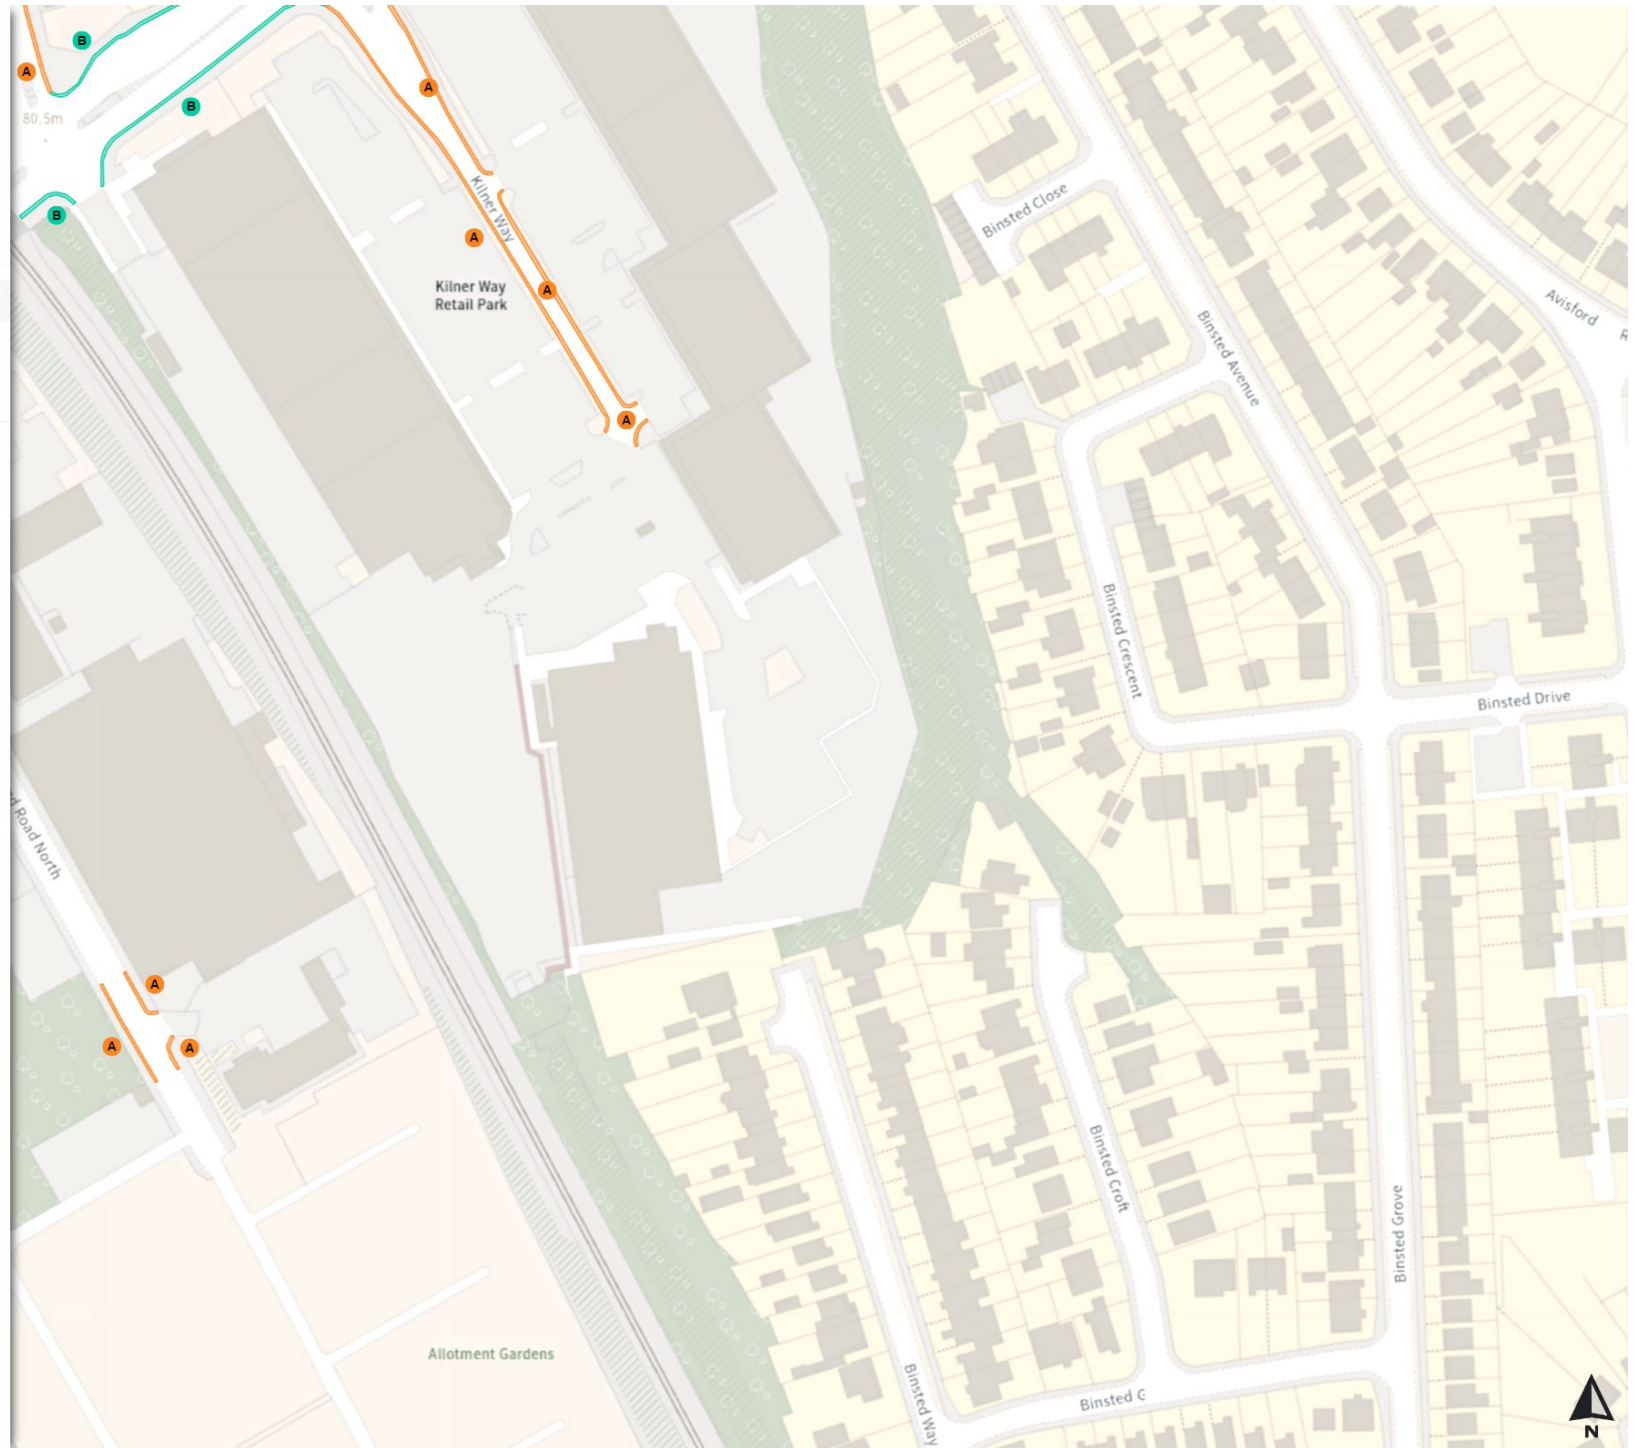

No loading  
Mon-Fri 08:00-09:30 16:30-18:30

0 20 40 60m

Scale: 1:1250

North-West: 433420.559, 391488.626  
South-East: 433845.893, 391114.769

© Crown copyright and database rights 2024 Ordnance Survey.  
You are not permitted to copy, sub-license, distribute or sell any of this data to third parties in any form. Licence number 100018816