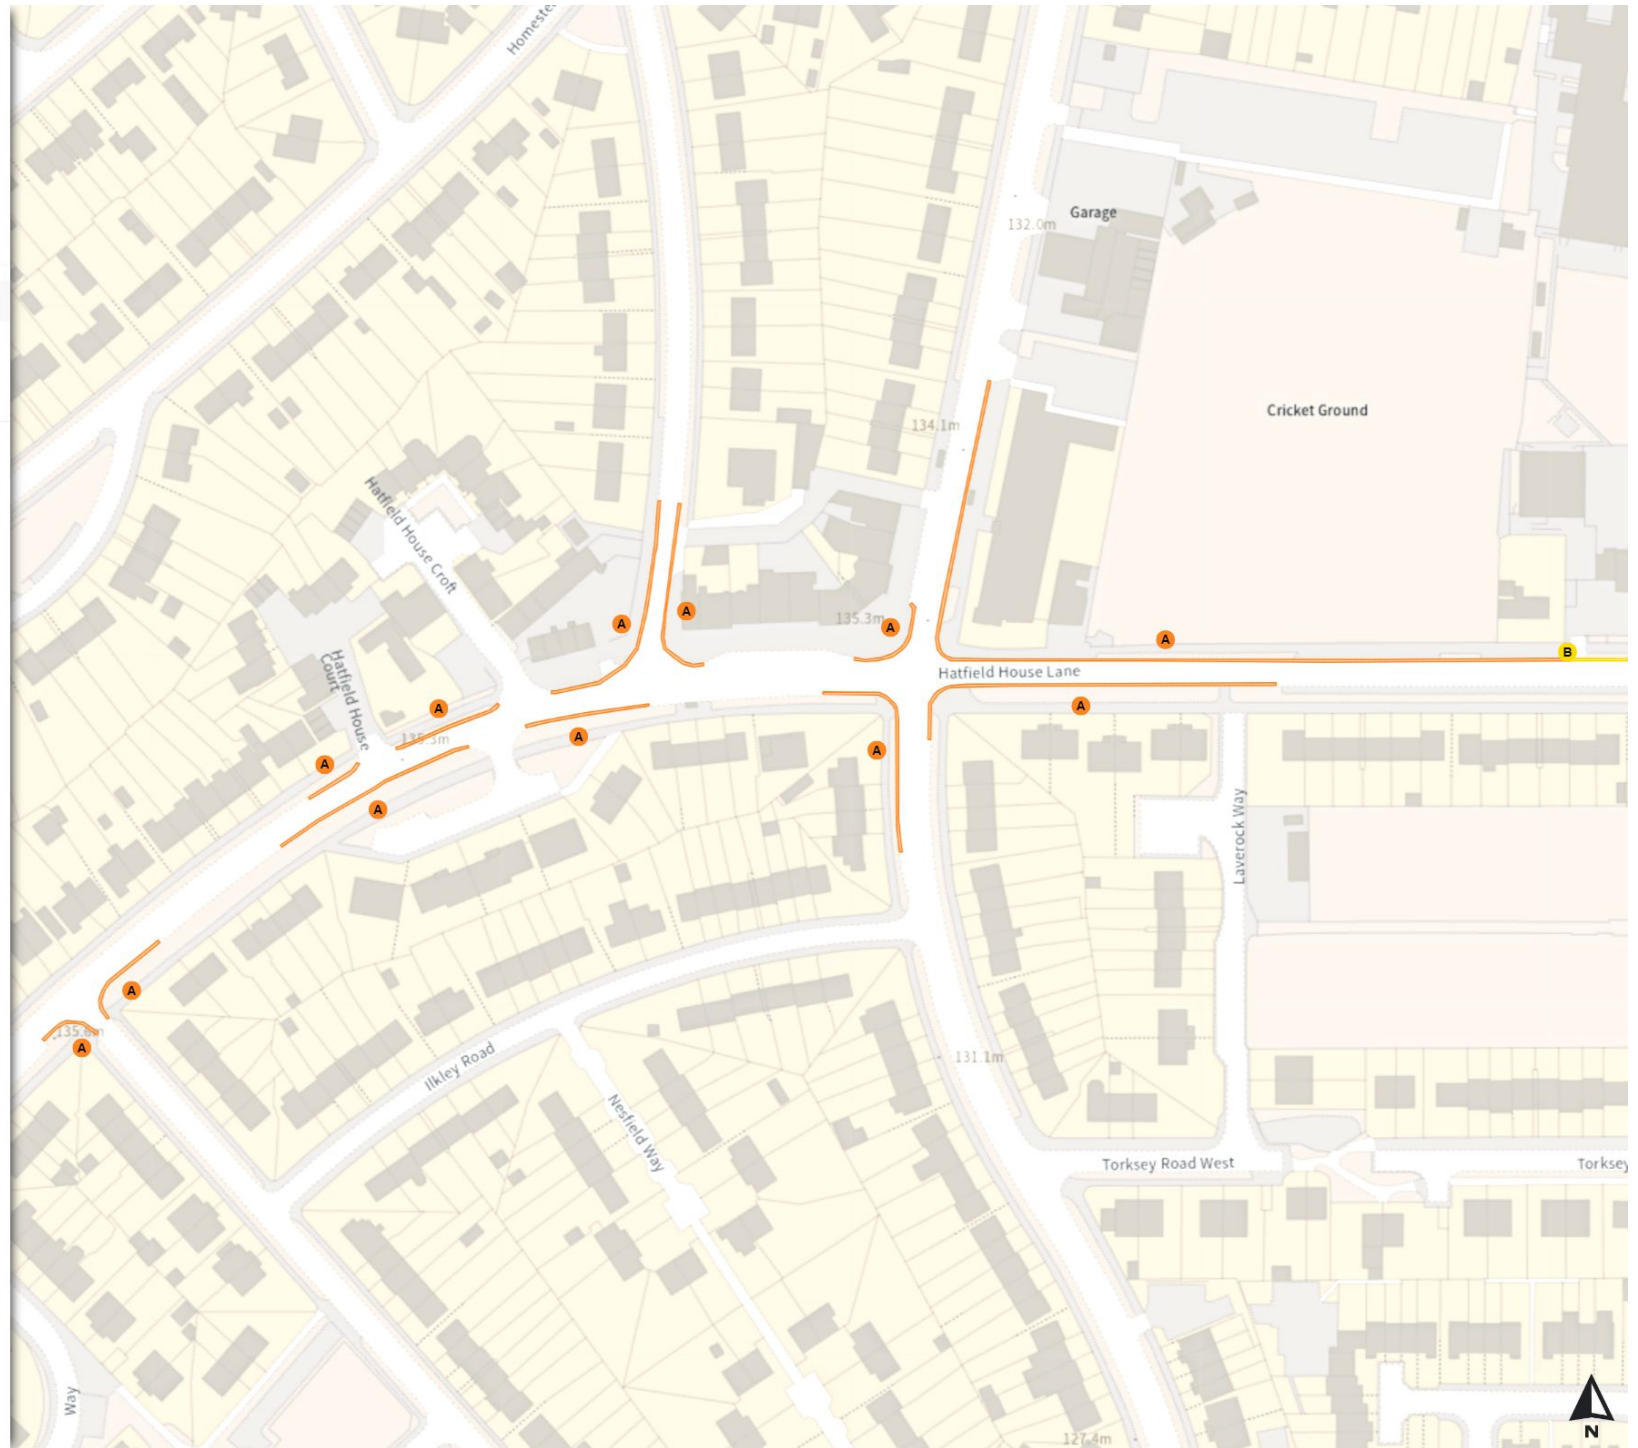

THE SHEFFIELD CITY COUNCIL (STOPPING RESTRICTIONS, WAITING RESTRICTIONS, LOADING RESTRICTIONS & PARKING PLACES) (MAP SCHEDULE) ORDER 2024

Map 95 of 794

Added

- No waiting at any time
- At all times
- Prohibition of stopping on school entrance markings
- At all times

0 20 40 60m

Scale: 1:1250

North-West: 436503.584, 392250.166
South-East: 436929.095, 391876.643

© Crown copyright and database rights 2024 Ordnance Survey.
You are not permitted to copy, sub-license, distribute or sell any of this data to third parties in any form. Licence number 100018816