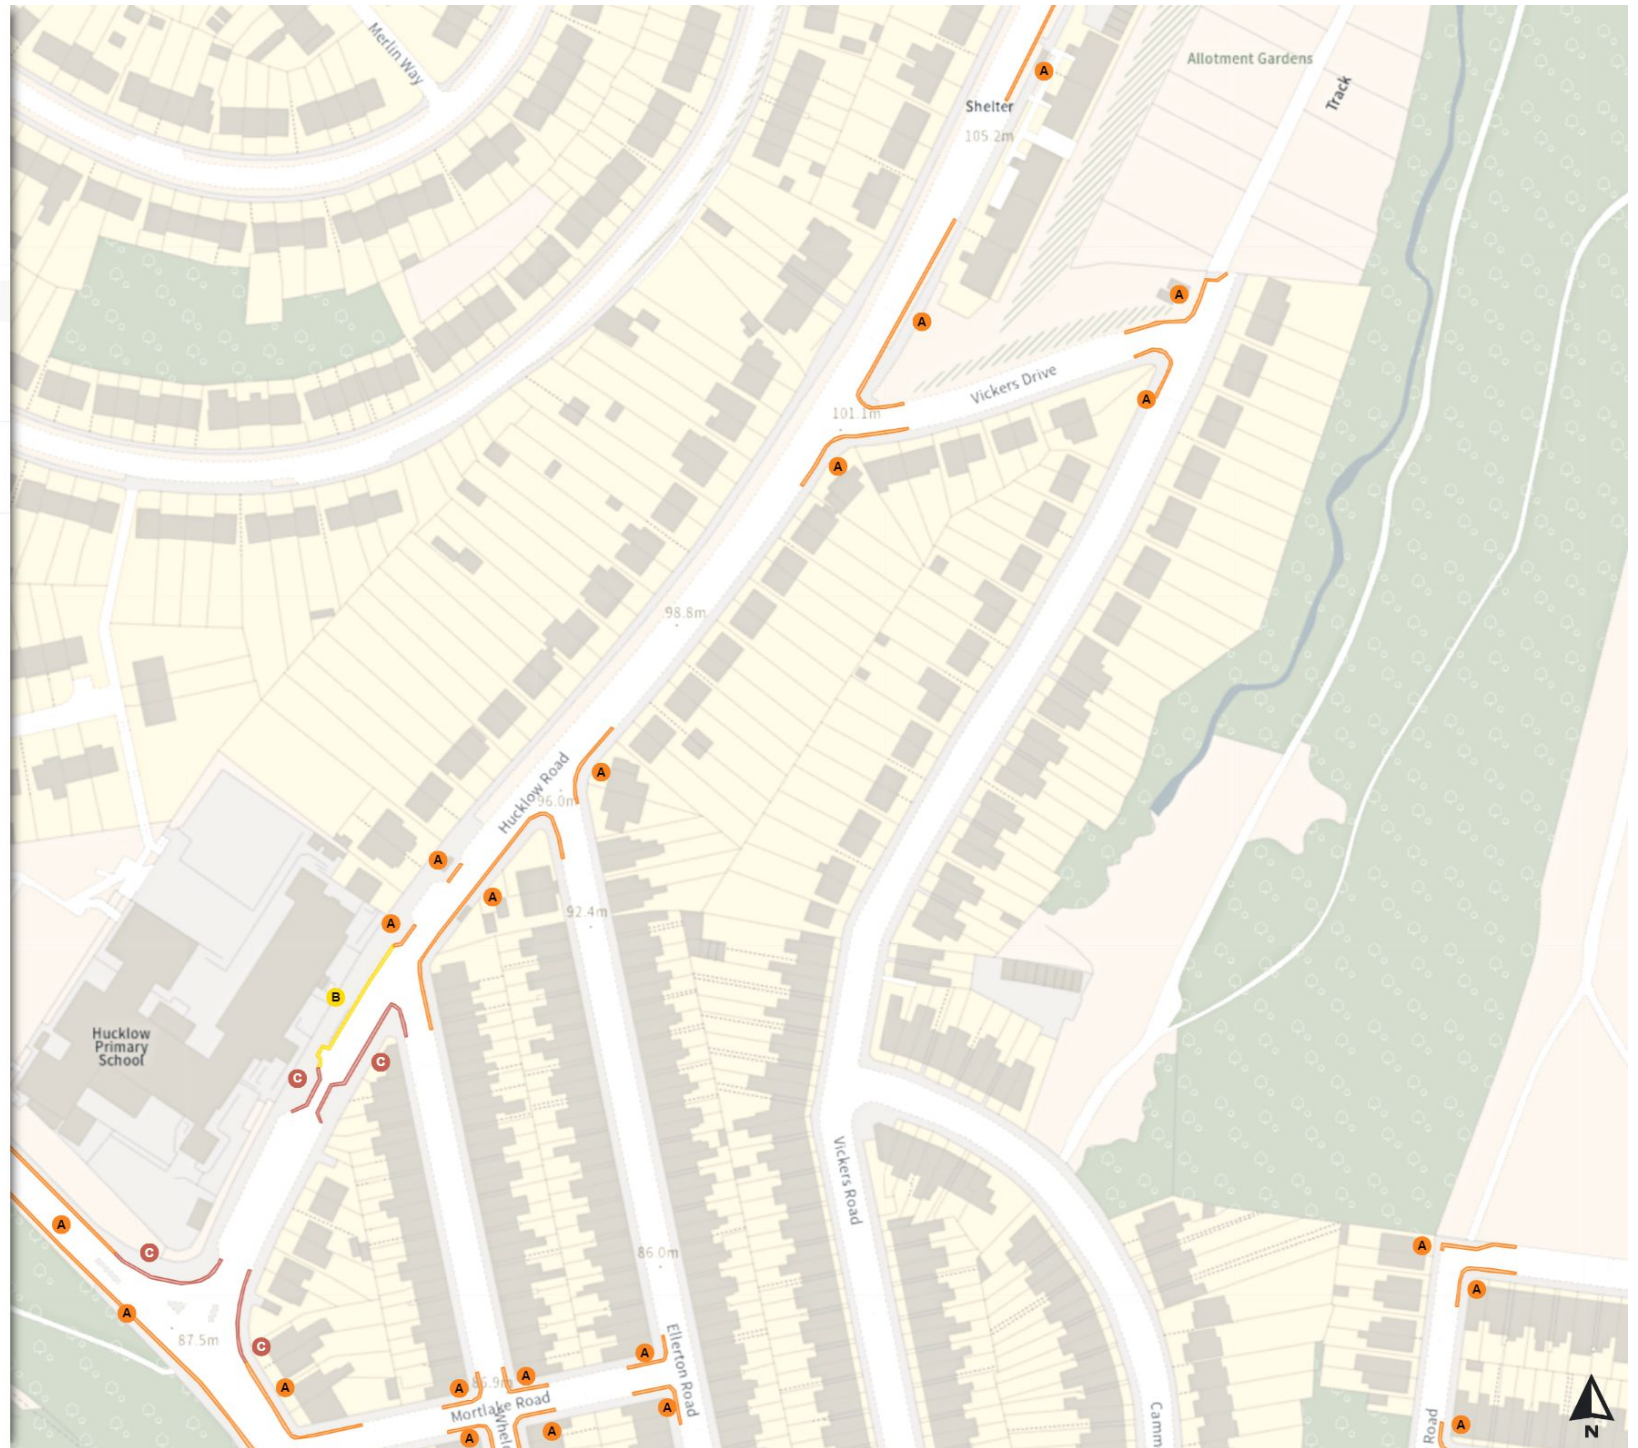

THE SHEFFIELD CITY COUNCIL (STOPPING RESTRICTIONS, WAITING RESTRICTIONS, LOADING RESTRICTIONS & PARKING PLACES) (MAP SCHEDULE) ORDER 2024

Map 146 of 794

Added

No waiting at any time

A At all times

Prohibition of stopping on school entrance markings

B At all times

Shared

C No waiting at any time

At all times

C No loading at any time

At all times

0 20 40 60m

Scale: 1:1250

North-West: 436411.899, 391141.362
South-East: 436837.502, 390767.743

© Crown copyright and database rights 2024 Ordnance Survey.
You are not permitted to copy, sub-license, distribute or sell any of this data to third parties in any form. Licence number 100018816