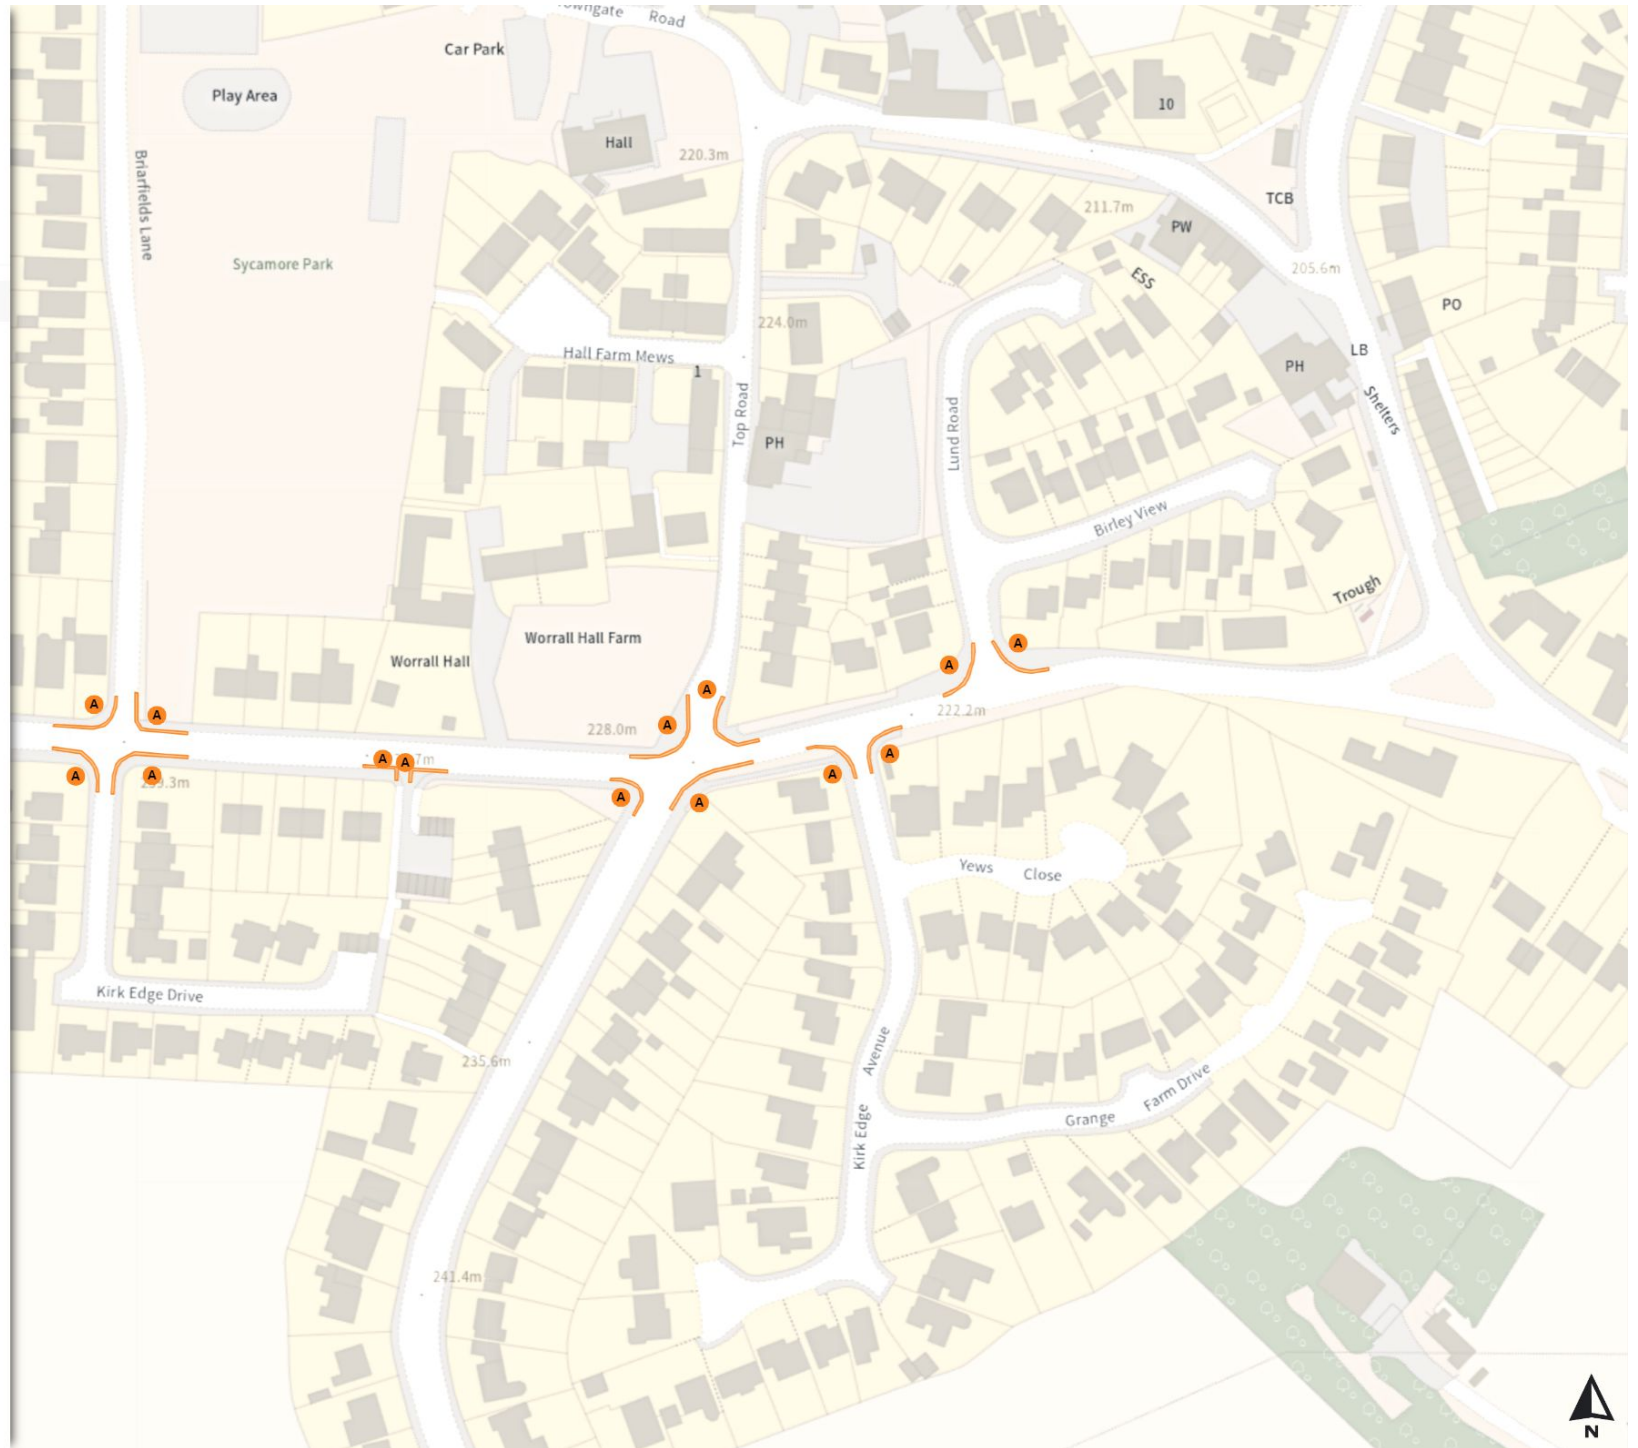

THE SHEFFIELD CITY COUNCIL (STOPPING RESTRICTIONS, WAITING RESTRICTIONS, LOADING RESTRICTIONS & PARKING PLACES) (MAP SCHEDULE) ORDER 2024

Map 100 of 794

Added

- No waiting at any time
- At all times

Scale: 1:1250

North-West: 430393.738, 392162.396
South-East: 430818.77, 391788.324

© Crown copyright and database rights 2024 Ordnance Survey.
You are not permitted to copy, sub-license, distribute or sell any of this data to third parties in any form. Licence number 100018816