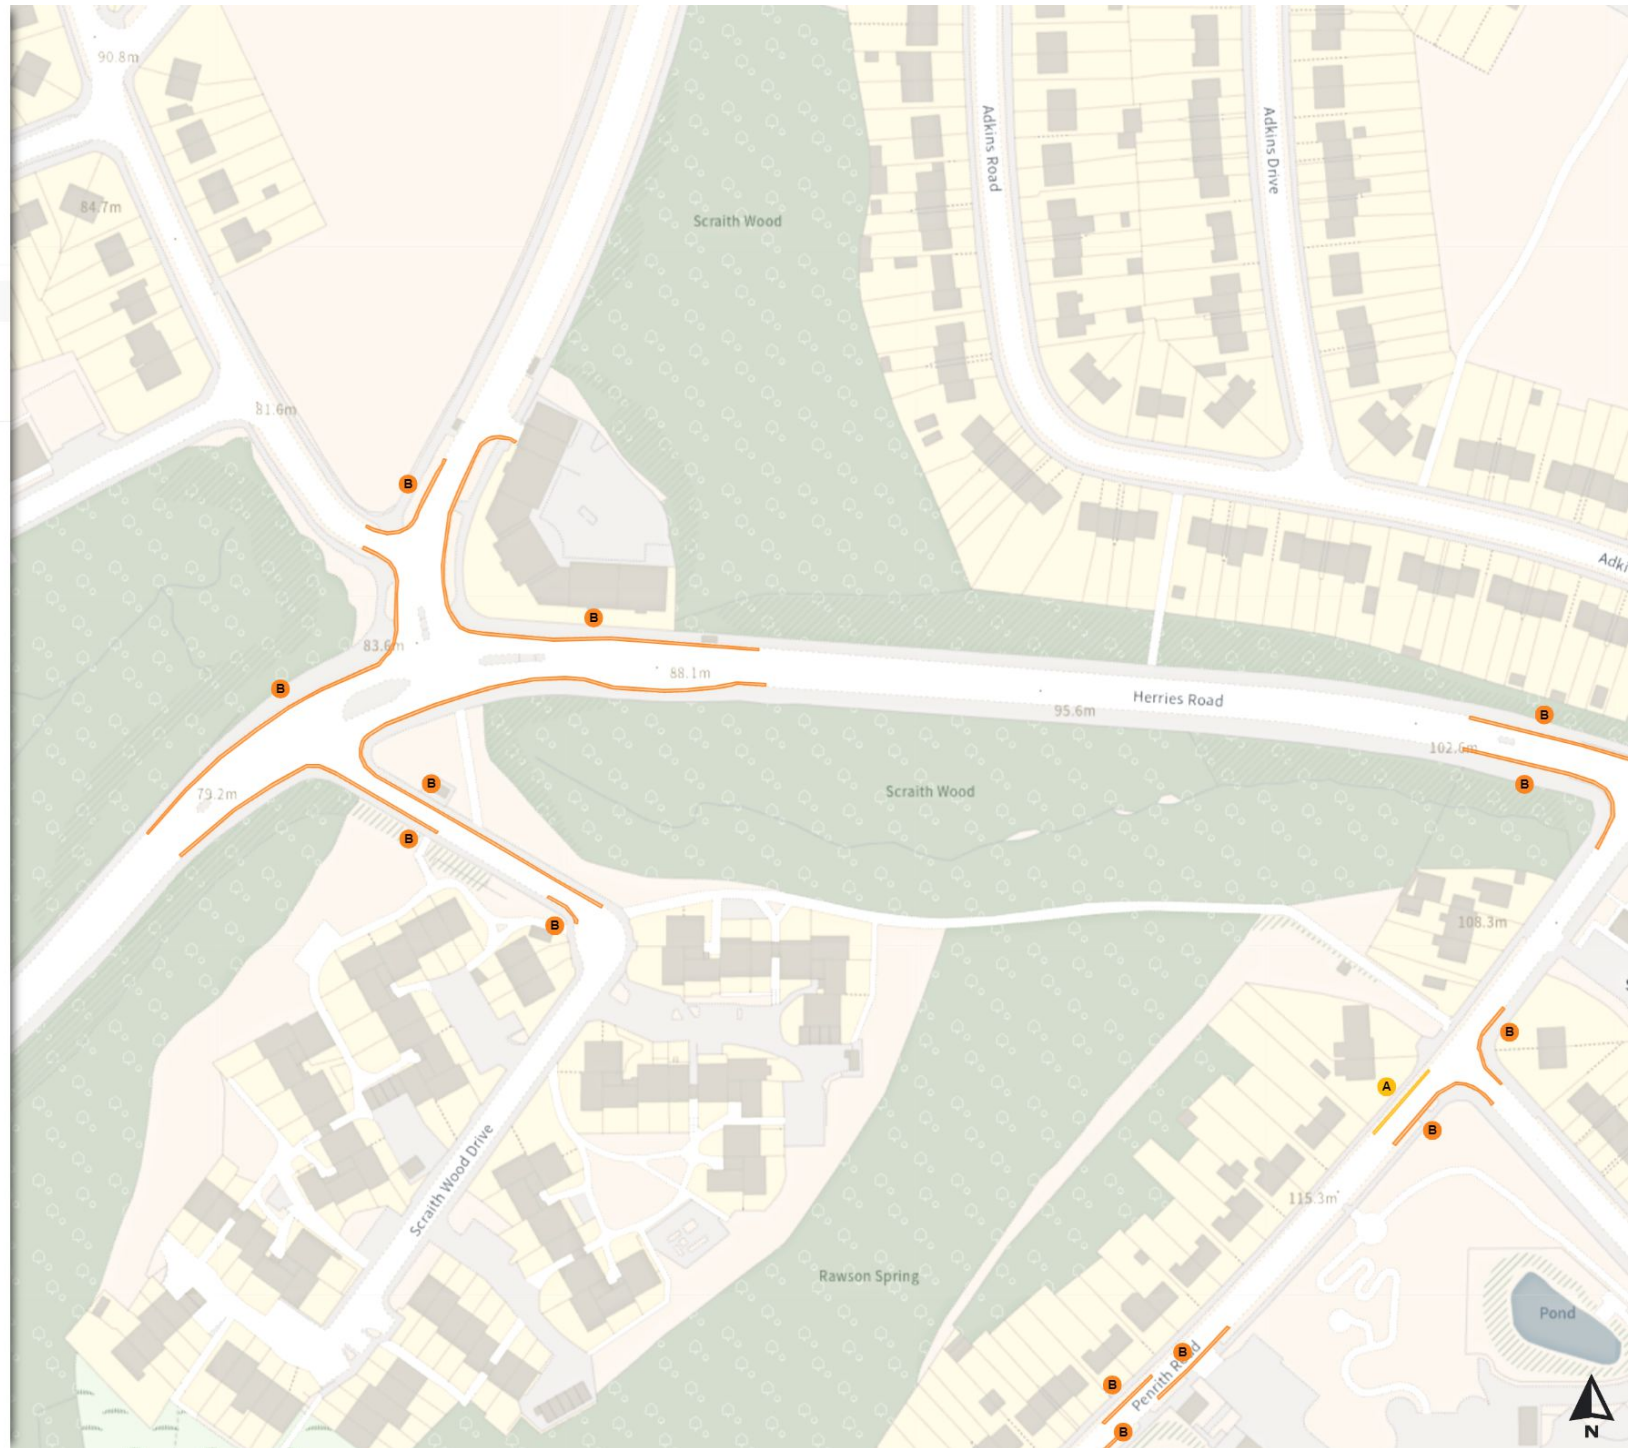

Map 140 of 794

Added

- No waiting
- A Mon-Fri 08:00-09:30 14:30-16:00
- No waiting at any time
- B At all times

0 20 40 60m

Scale: 1:1250

North-West: 433939.431, 391123.083  
South-East: 434364.838, 390749.243