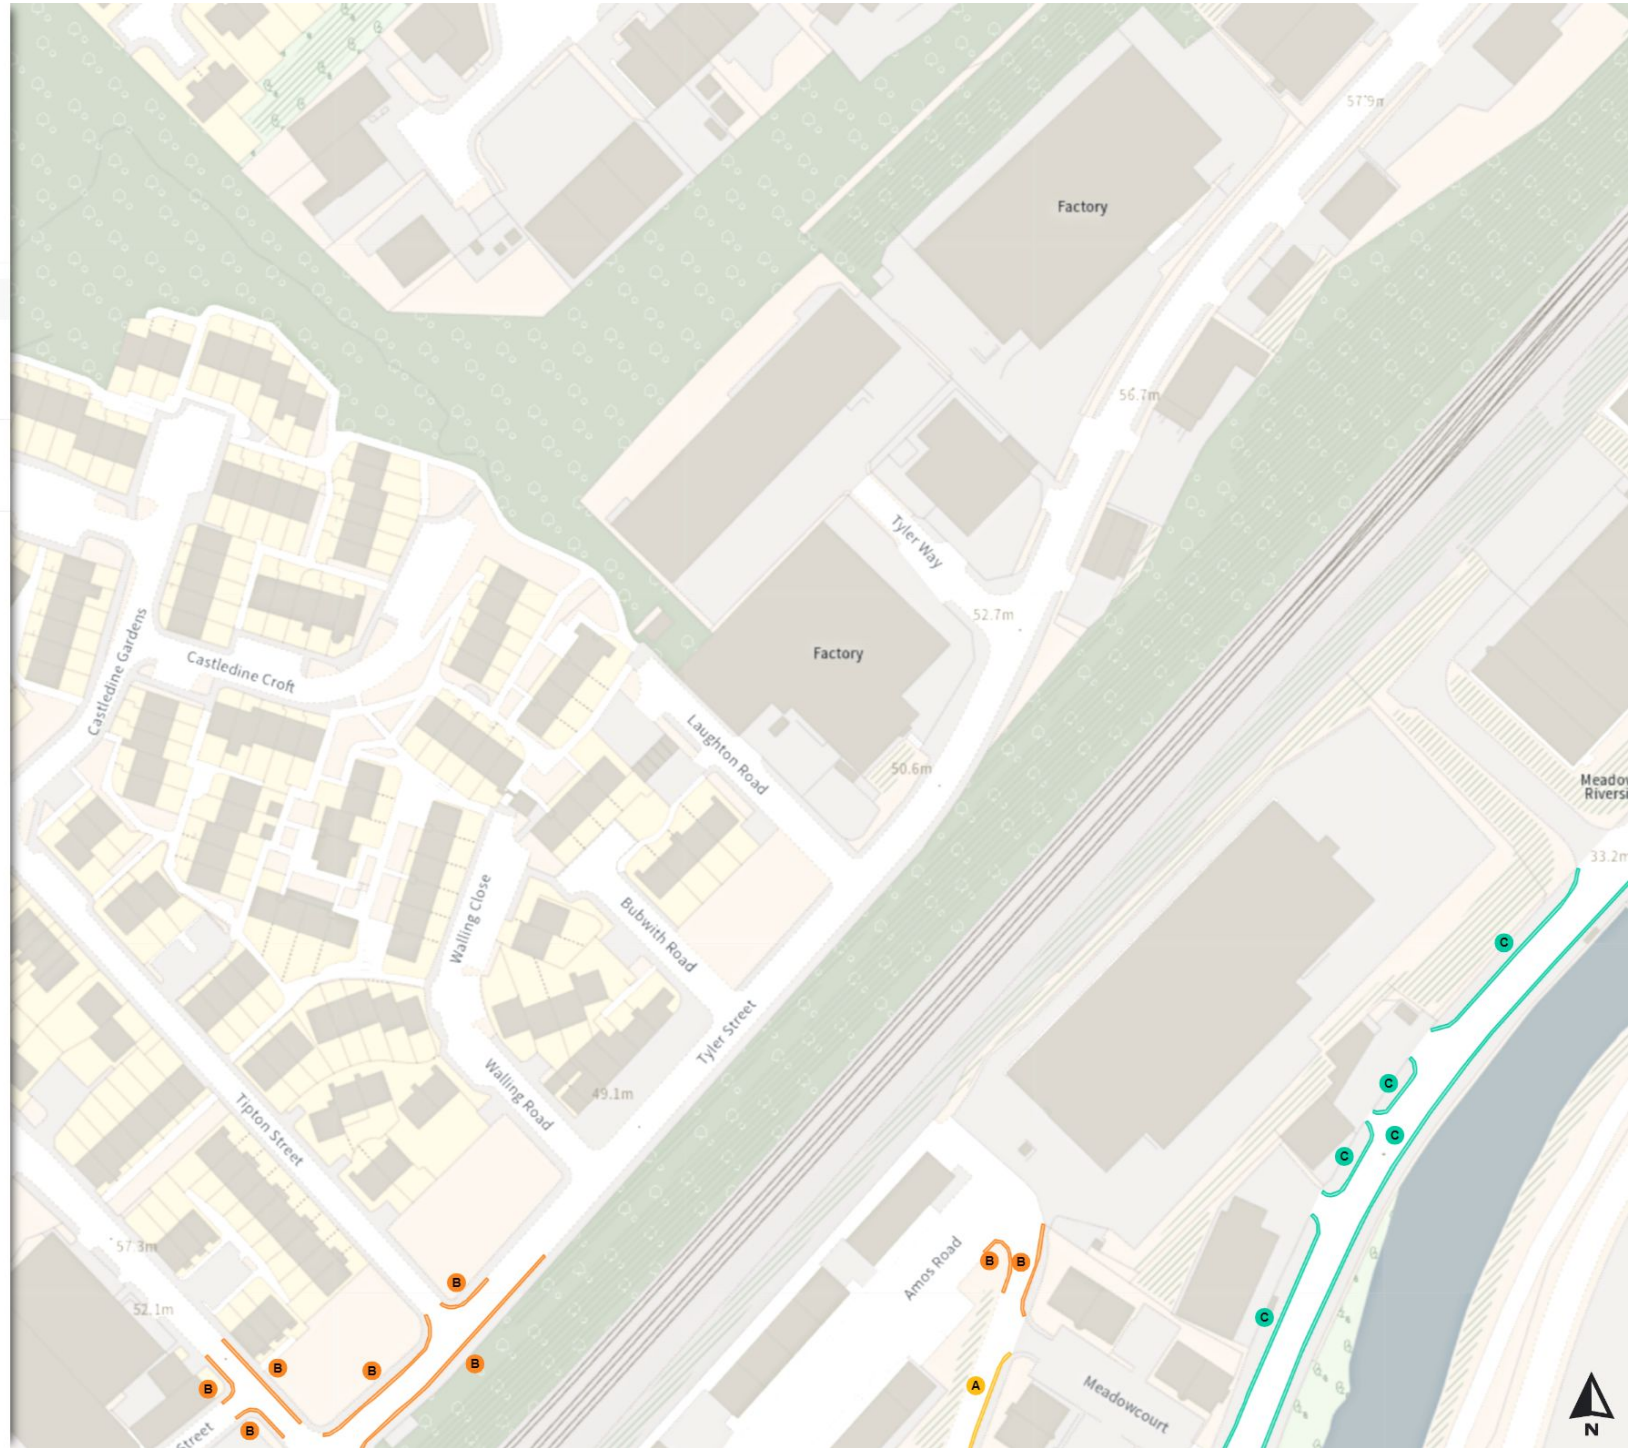

THE SHEFFIELD CITY COUNCIL (STOPPING RESTRICTIONS, WAITING RESTRICTIONS, LOADING RESTRICTIONS & PARKING PLACES) (MAP SCHEDULE) ORDER 2024

Map 150 of 794

Added

- No waiting
- Mon-Sat 08:00-18:30
- No waiting at any time
- At all times
- Shared
- No waiting at any time
  At all times
- No loading
  Mon-Fri 07:30-09:30 16:00-18:30

0 20 40 60m

Scale: 1:1250

North-West: 438472.196, 391157.578
South-East: 438897.962, 390784.144

© Crown copyright and database rights 2024 Ordnance Survey.
You are not permitted to copy, sub-license, distribute or sell any of this data to third parties in any form. Licence number 100018816