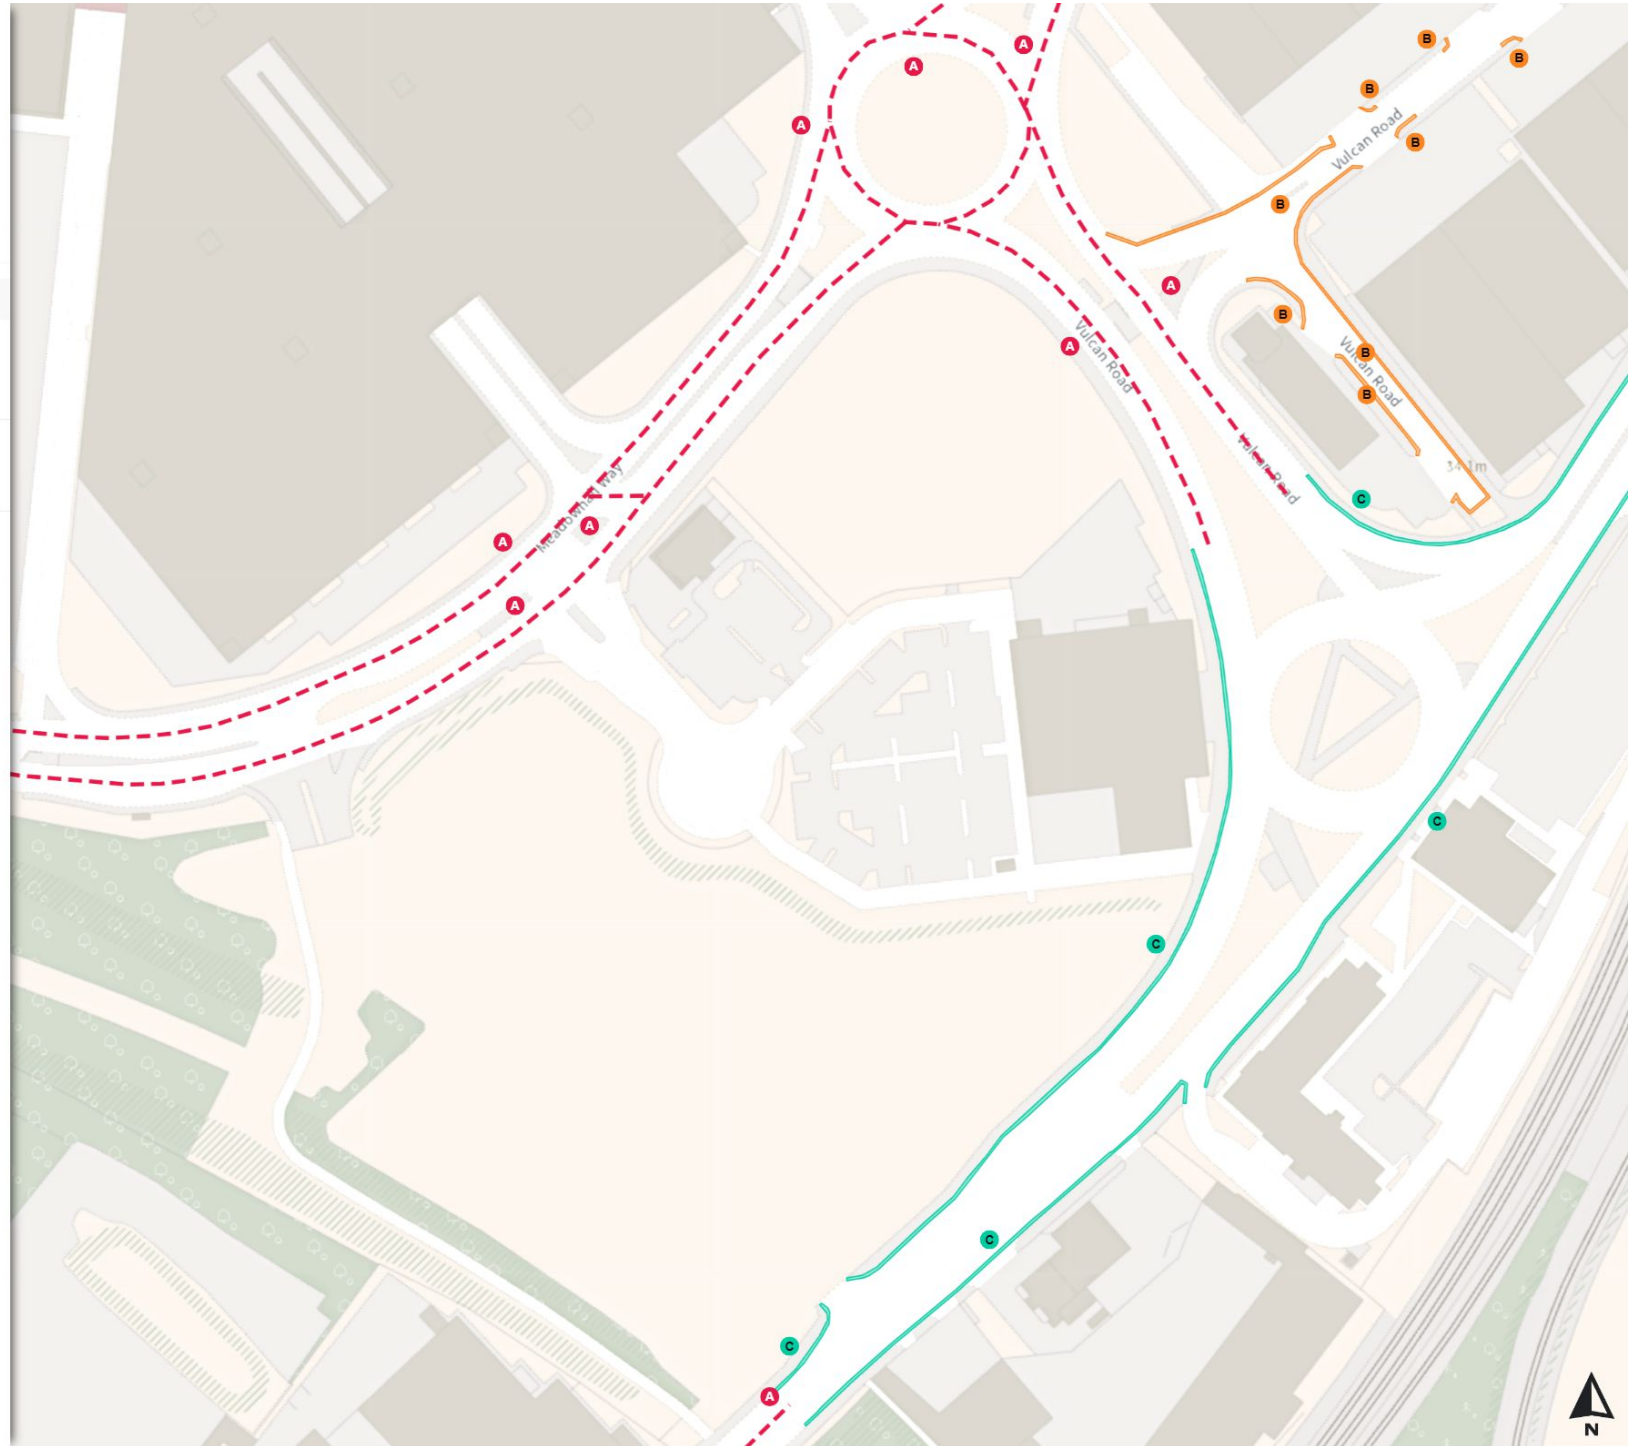

THE SHEFFIELD CITY COUNCIL (STOPPING RESTRICTIONS, WAITING RESTRICTIONS, LOADING RESTRICTIONS & PARKING PLACES) (MAP SCHEDULE) ORDER 2024

Map 170 of 794

Added

- Clearway
- At all times
- No waiting at any time
- At all times
- Shared
- No waiting at any time
- At all times
- No loading
- Mon-Fri 07:30-09:30 16:00-18:30

0 20 40 60m

Scale: 1:1250

North-West: 439196.709, 390794.067
South-East: 439622.565, 390420.668

© Crown copyright and database rights 2024 Ordnance Survey.
You are not permitted to copy, sub-license, distribute or sell any of this data to third parties in any form. Licence number 100018816