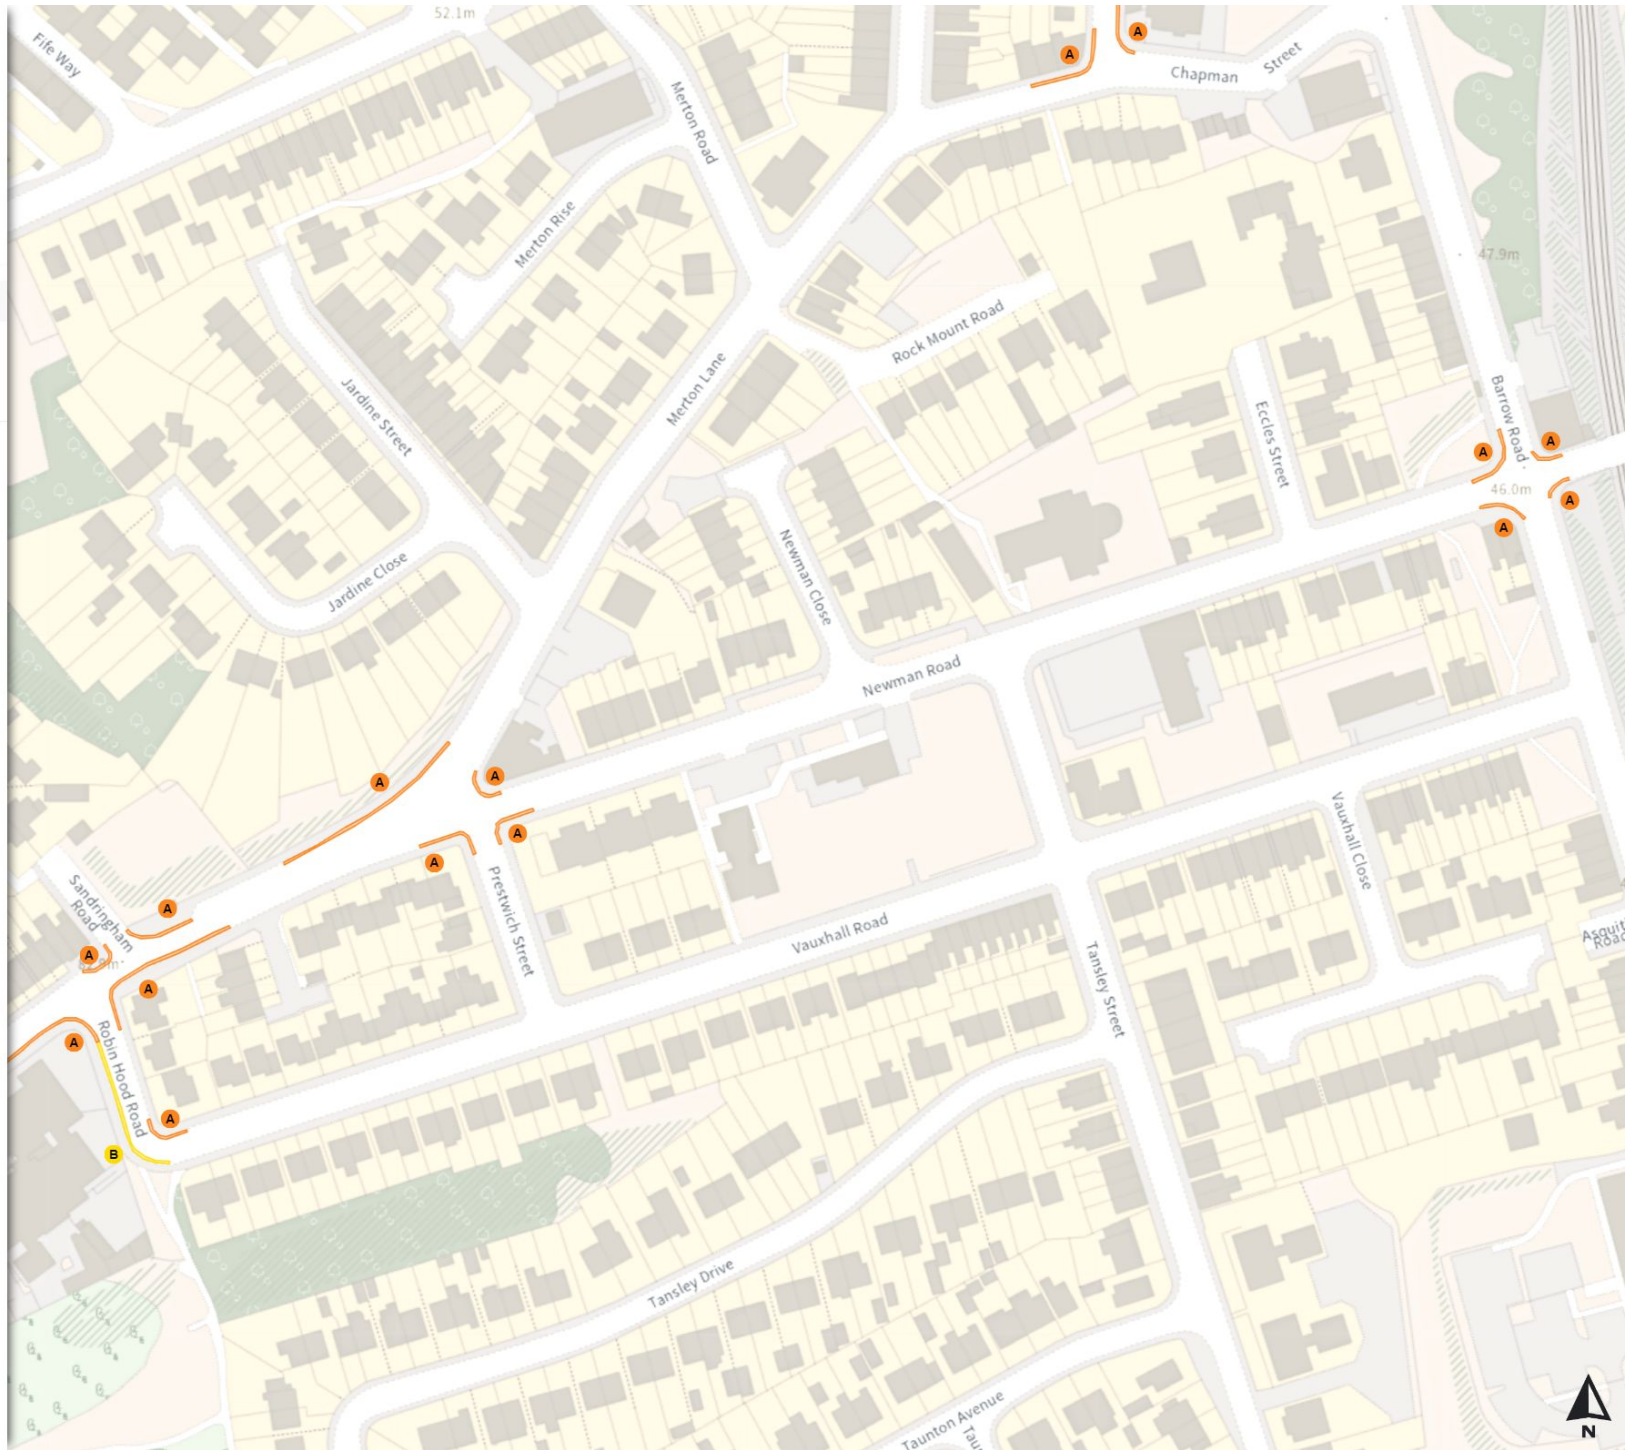

THE SHEFFIELD CITY COUNCIL (STOPPING RESTRICTIONS, WAITING RESTRICTIONS, LOADING RESTRICTIONS & PARKING PLACES) (MAP SCHEDULE) ORDER 2024

Map 115 of 794

Added

- No waiting at any time
- At all times
- Prohibition of stopping on school entrance markings
- At all times

0 20 40 60m

Scale: 1:1250

North-West: 438449.289, 391895.982
South-East: 438874.988, 391522.604

© Crown copyright and database rights 2024 Ordnance Survey.
You are not permitted to copy, sub-license, distribute or sell any of this data to third parties in any form. Licence number 100018816