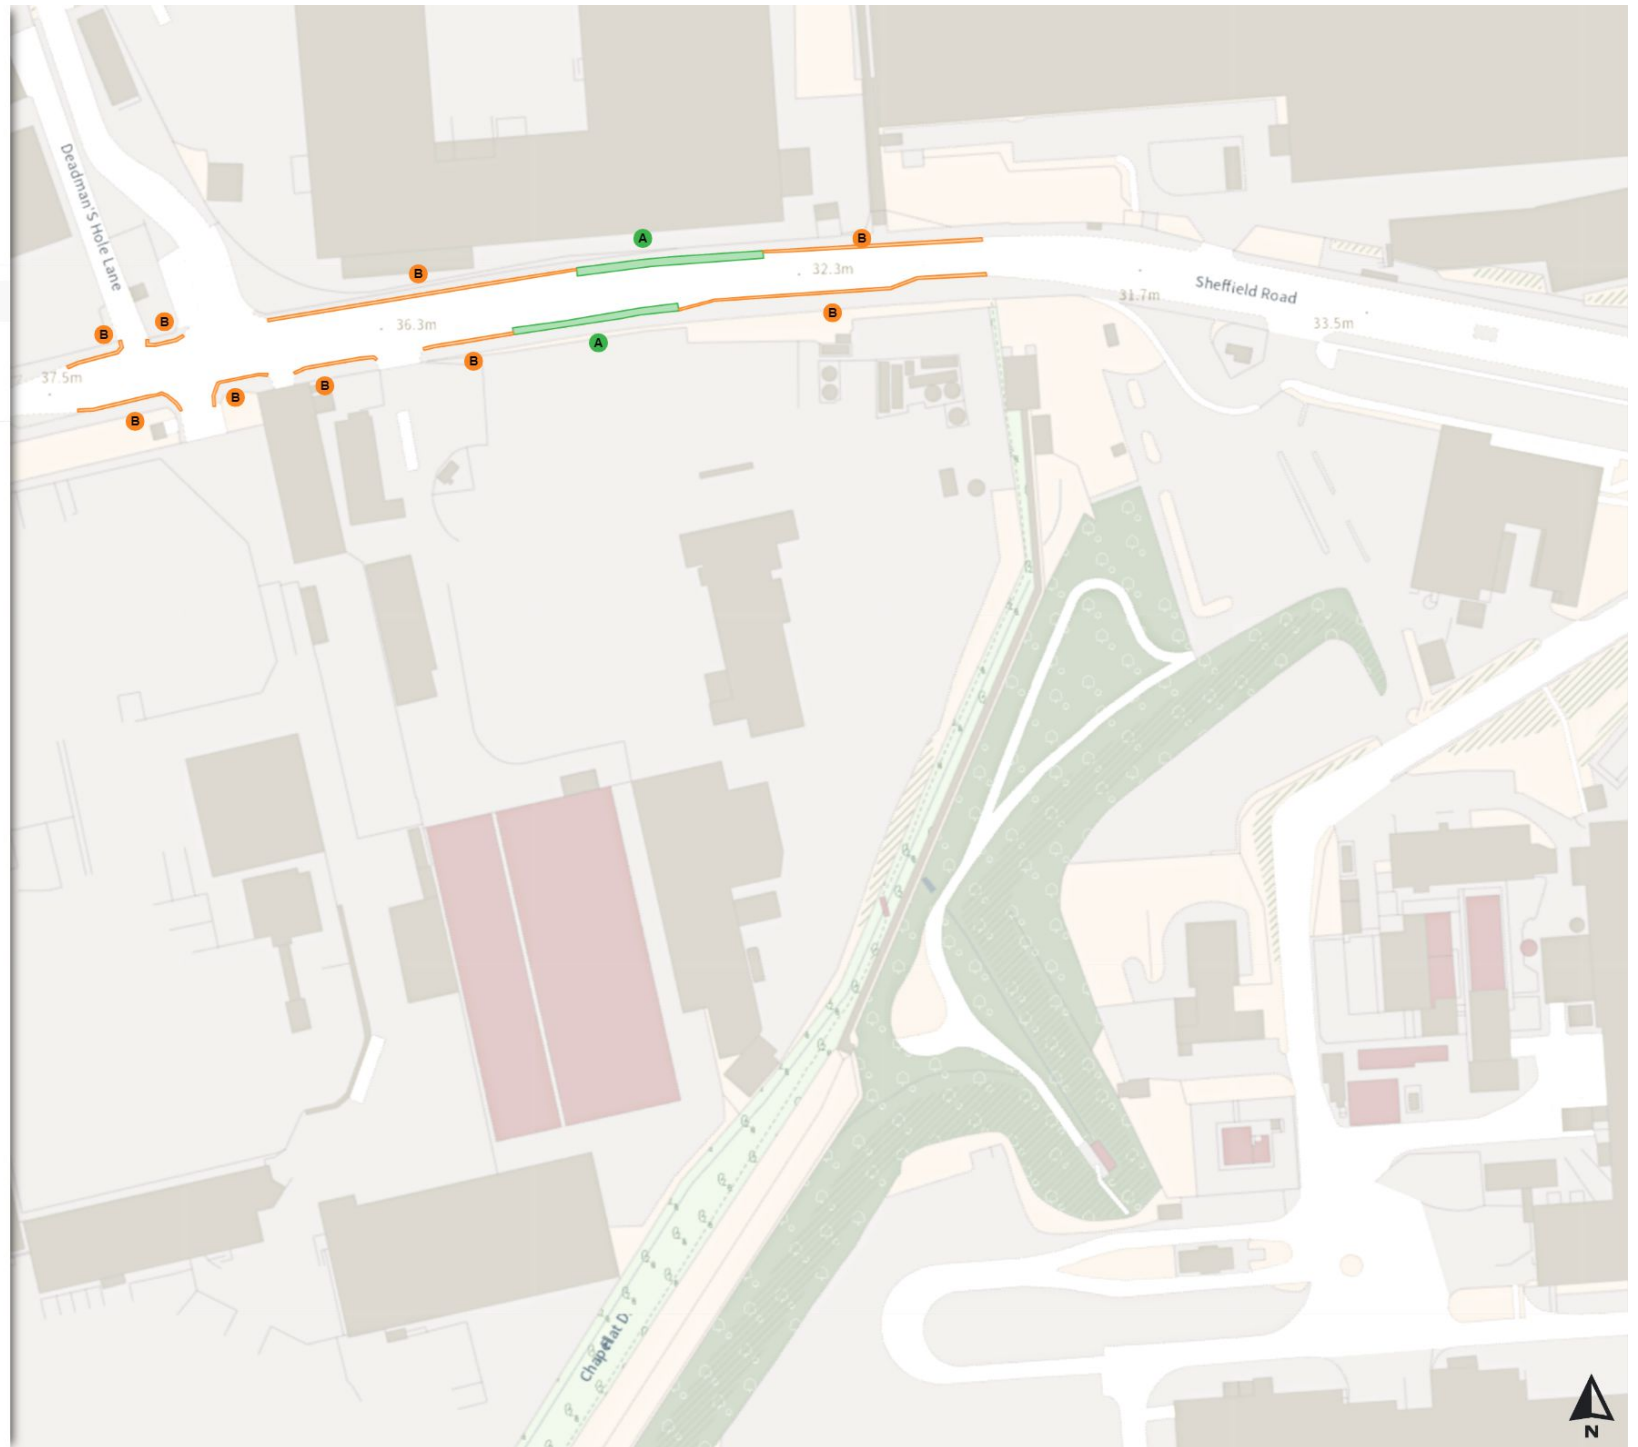

THE SHEFFIELD CITY COUNCIL (STOPPING RESTRICTIONS, WAITING RESTRICTIONS, LOADING RESTRICTIONS & PARKING PLACES) (MAP SCHEDULE) ORDER 2024

Map 136 of 794

Added

- Free parking place
- 08:00-18:30 1h 4h
- No waiting at any time
- At all times

0 20 40 60m

Scale: 1:1250

North-West: 440425.419, 391543
South-East: 440851.306, 391169.77

© Crown copyright and database rights 2024 Ordnance Survey.
You are not permitted to copy, sub-license, distribute or sell any of this data to third parties in any form. Licence number 100018816