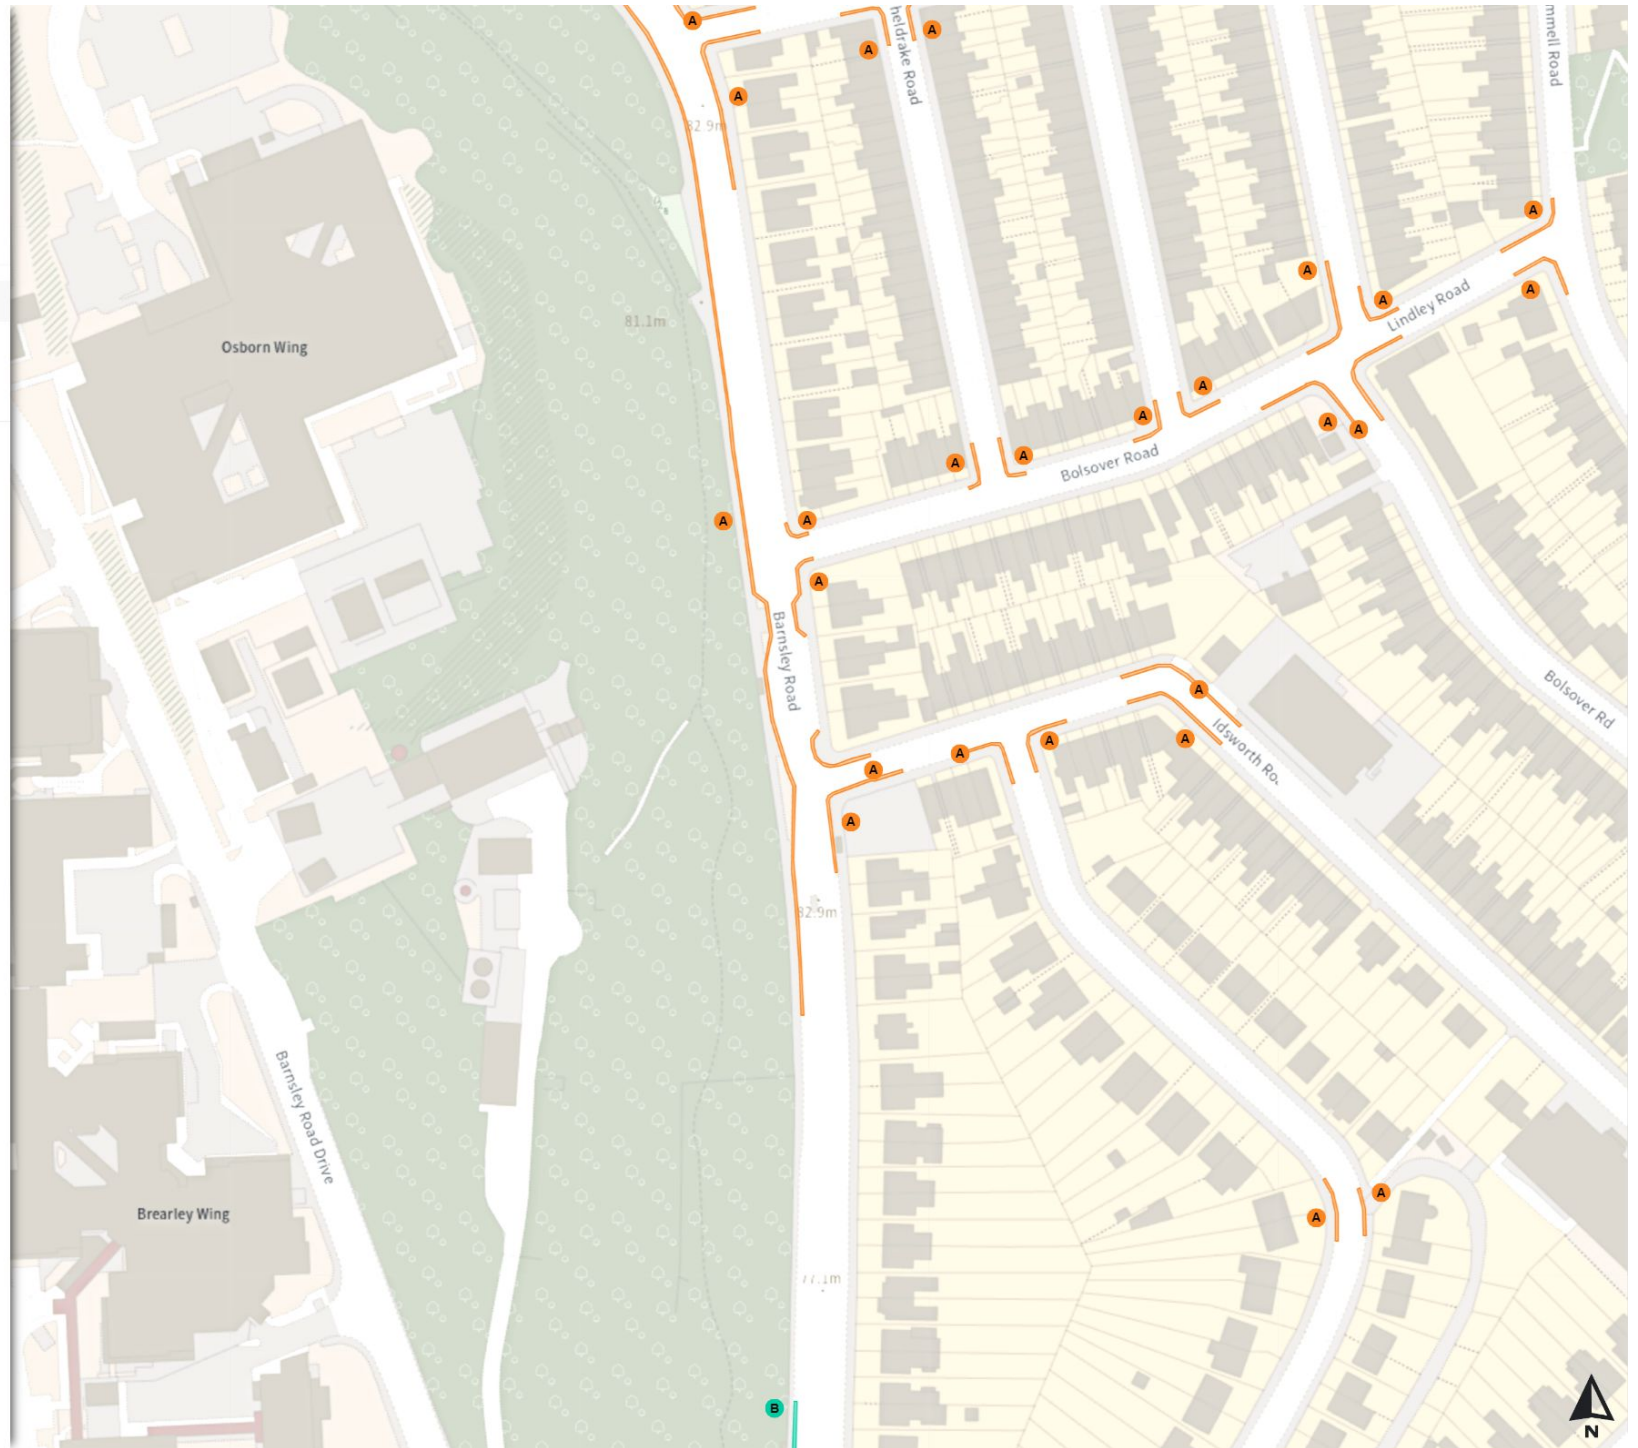

THE SHEFFIELD CITY COUNCIL (STOPPING RESTRICTIONS, WAITING RESTRICTIONS, LOADING RESTRICTIONS & PARKING PLACES) (MAP SCHEDULE) ORDER 2024

Map 165 of 794

Added

No waiting at any time

At all times

Shared

No waiting at any time

At all times

No loading

Mon-Fri 07:30-09:30 16:00-18:30

0 20 40 60m

Scale: 1:1250

North-West: 436312.033, 390771.175
South-East: 436737.661, 390397.518

© Crown copyright and database rights 2024 Ordnance Survey.
You are not permitted to copy, sub-license, distribute or sell any of this data to third parties in any form. Licence number 100018816