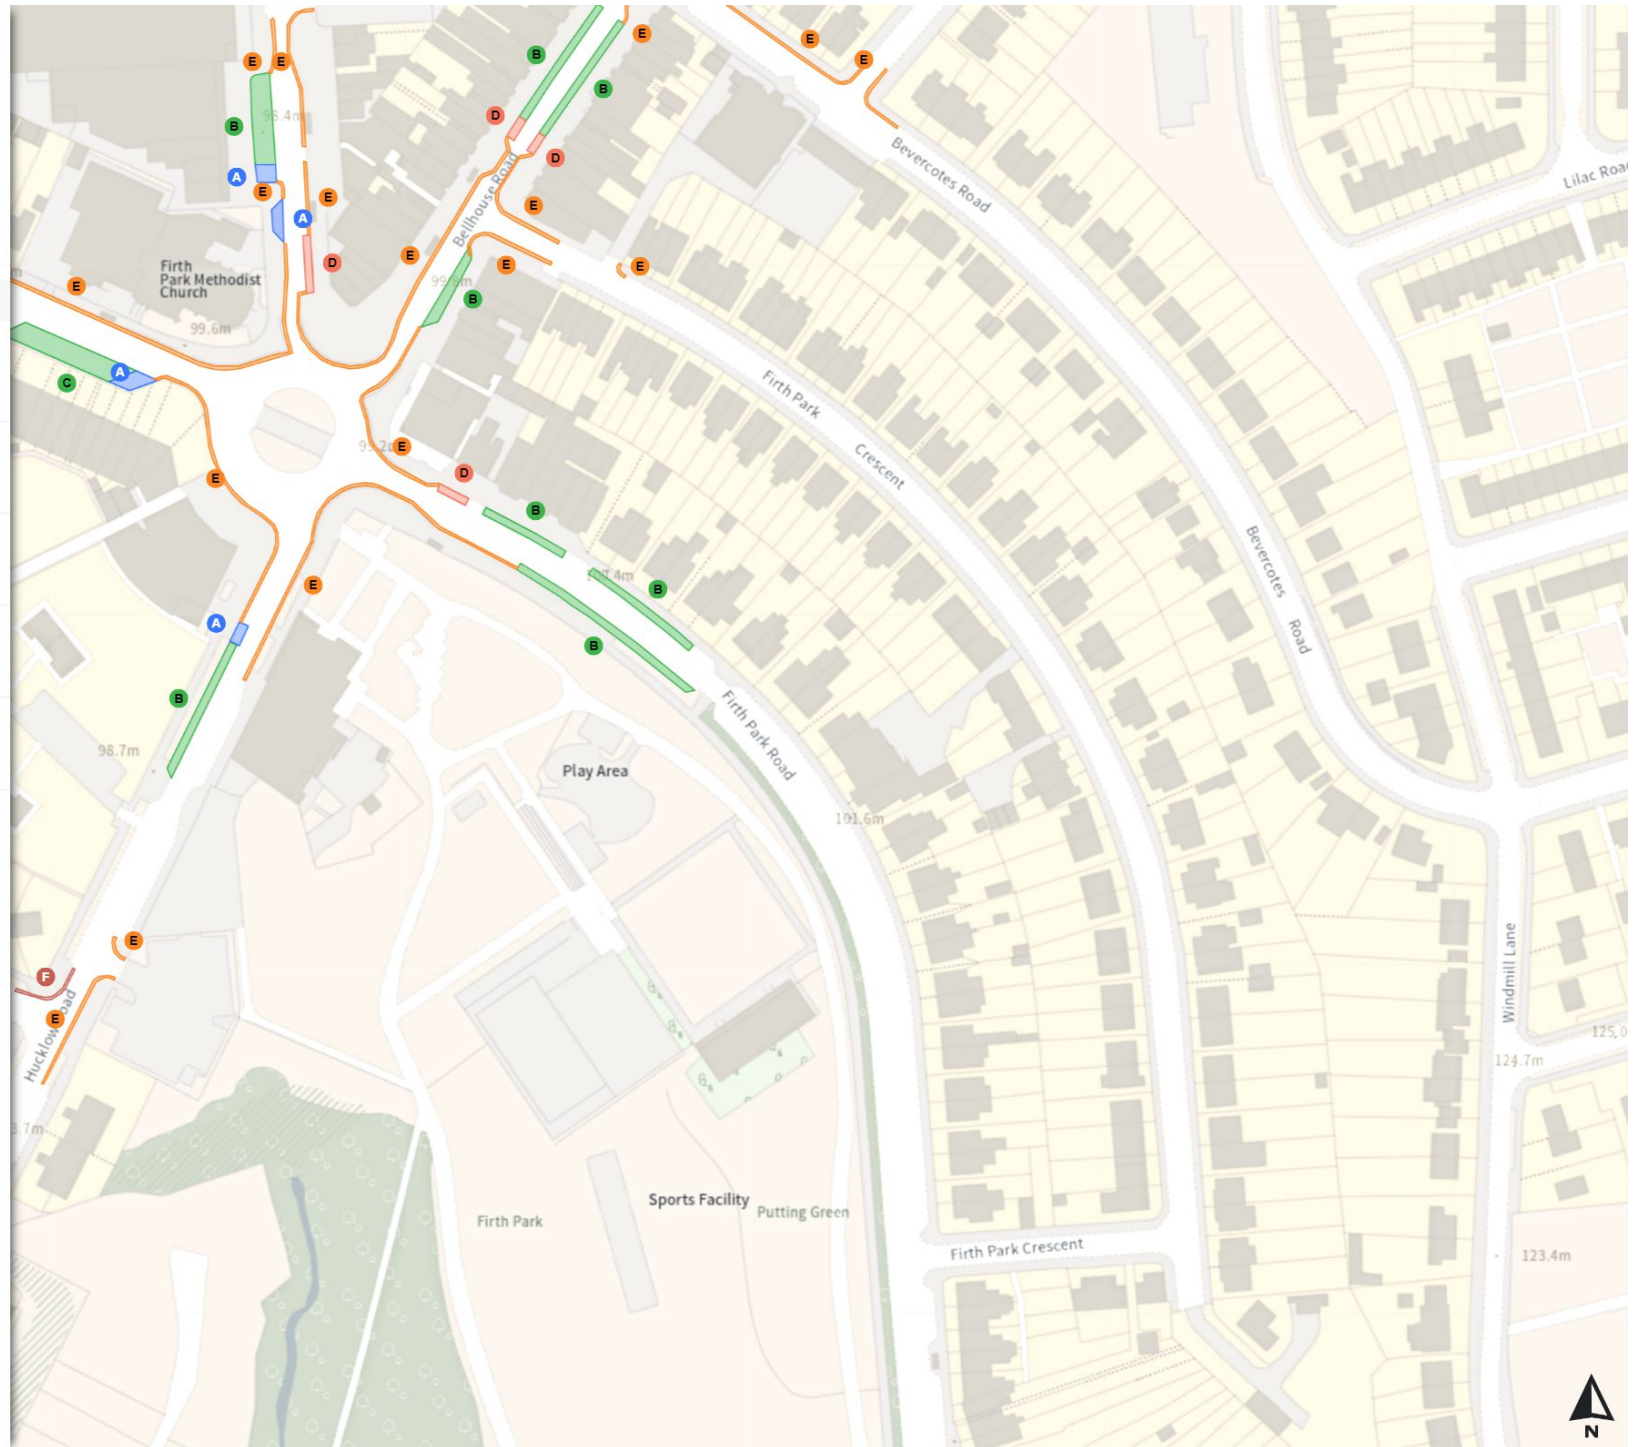

THE SHEFFIELD CITY COUNCIL (STOPPING RESTRICTIONS, WAITING RESTRICTIONS, LOADING RESTRICTIONS & PARKING PLACES) (MAP SCHEDULE) ORDER 2024

Map 128 of 794

Added

Disabled persons' badge holders parking place

At all times

Free parking place

Mon-Sat 08:00-18:30 ⌚ 1h ⌚ 3h

Free parking place

Mon-Sat 08:00-18:30 ⌚ 2h ⌚ 2h

Loading place

At all times

No waiting at any time

At all times

Shared

No waiting at any time

At all times

No loading at any time

At all times

0 20 40 60m

Scale: 1:1250

North-West: 436716.926, 391512.925
South-East: 437142.52, 391139.362

© Crown copyright and database rights 2024 Ordnance Survey.
You are not permitted to copy, sub-license, distribute or sell any of this data to third parties in any form. Licence number 100018816