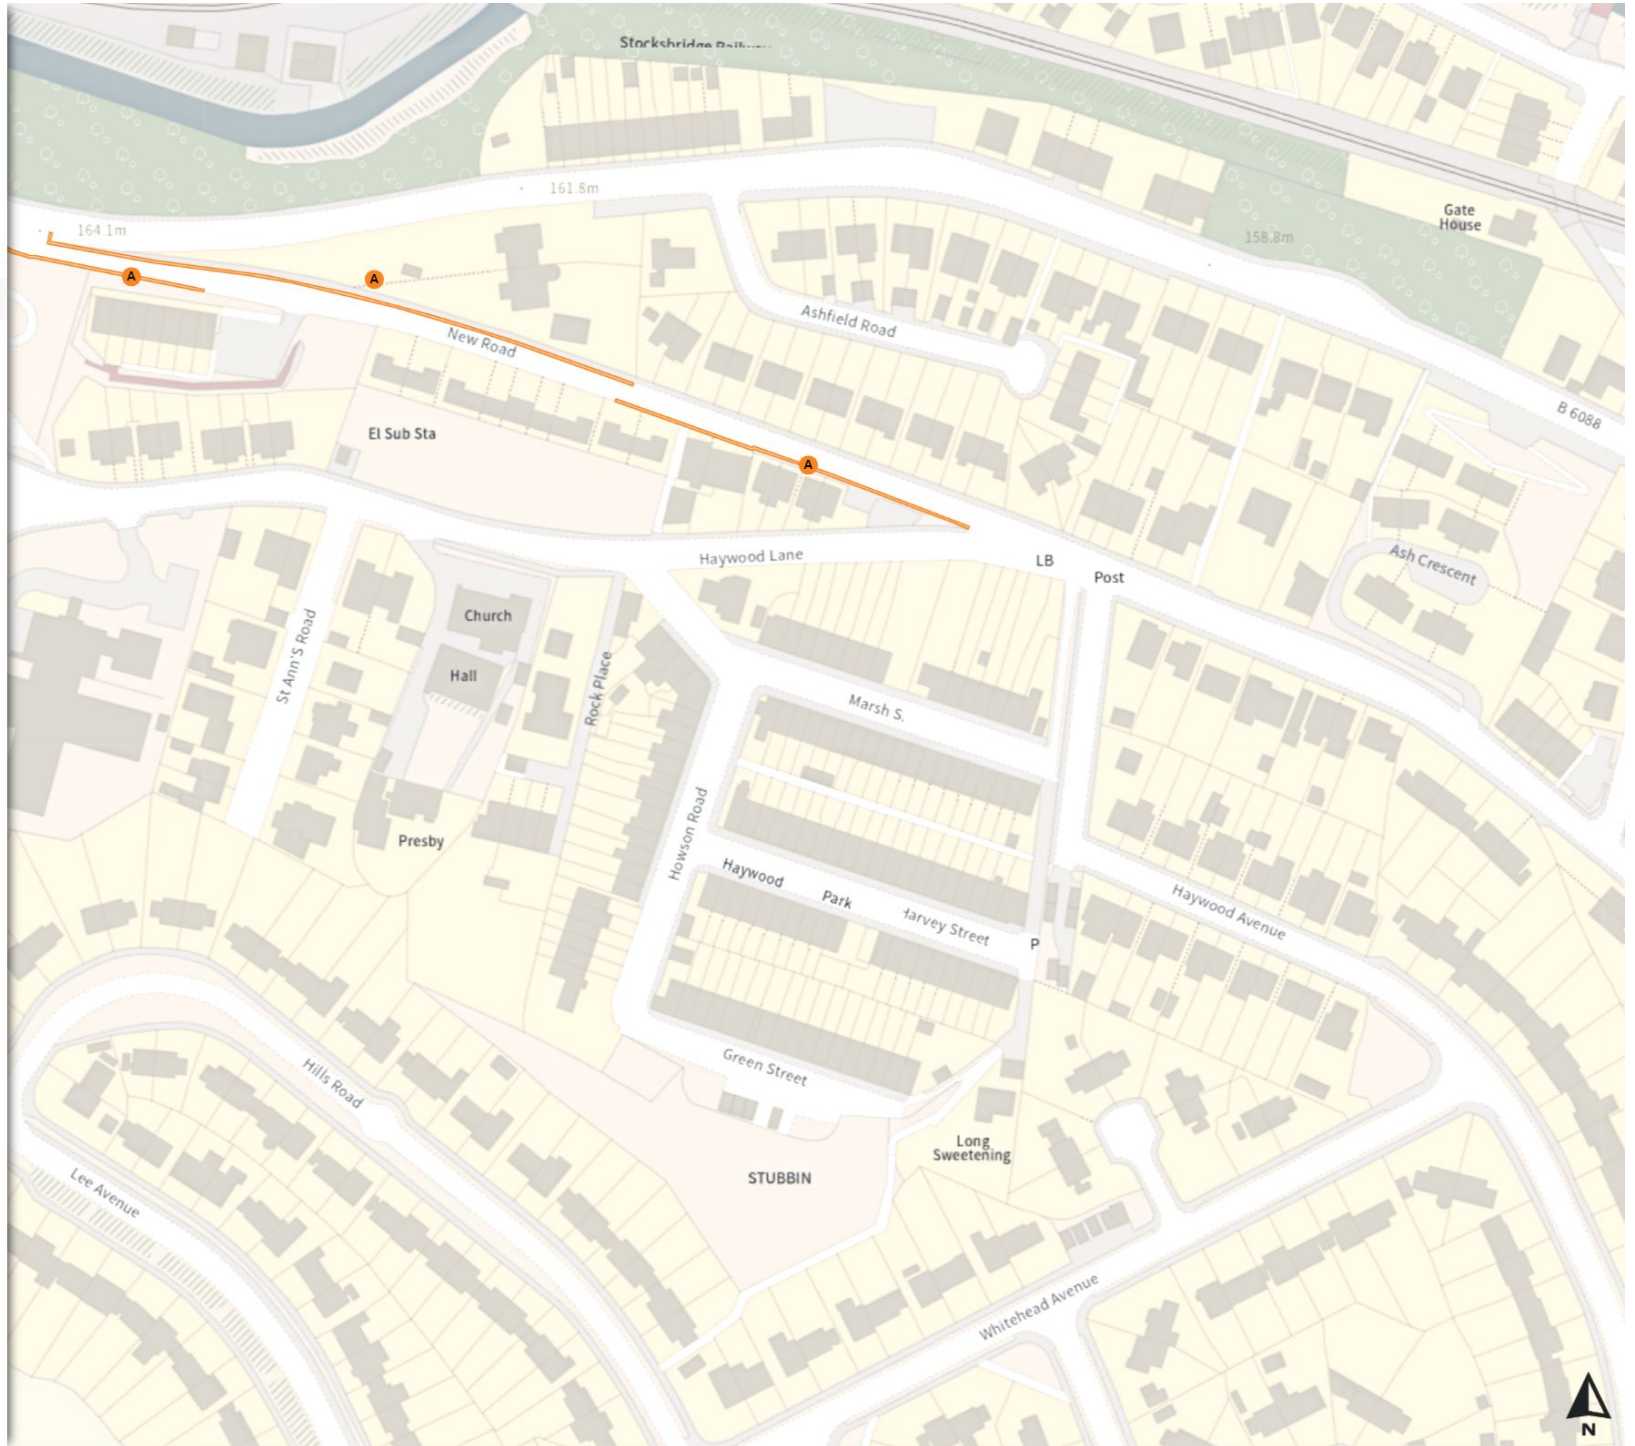

THE SHEFFIELD CITY COUNCIL (STOPPING RESTRICTIONS, WAITING RESTRICTIONS, LOADING RESTRICTIONS & PARKING PLACES) (MAP SCHEDULE) ORDER 2024

Map 8 of 794

Added

No waiting at any time

At all times

0 20 40 60m

Scale: 1:1250

North-West: 427601.382, 398401.048
South-East: 428025.636, 398027.223

© Crown copyright and database rights 2024 Ordnance Survey.
You are not permitted to copy, sub-license, distribute or sell any of this data to third parties in any form. Licence number 100018816