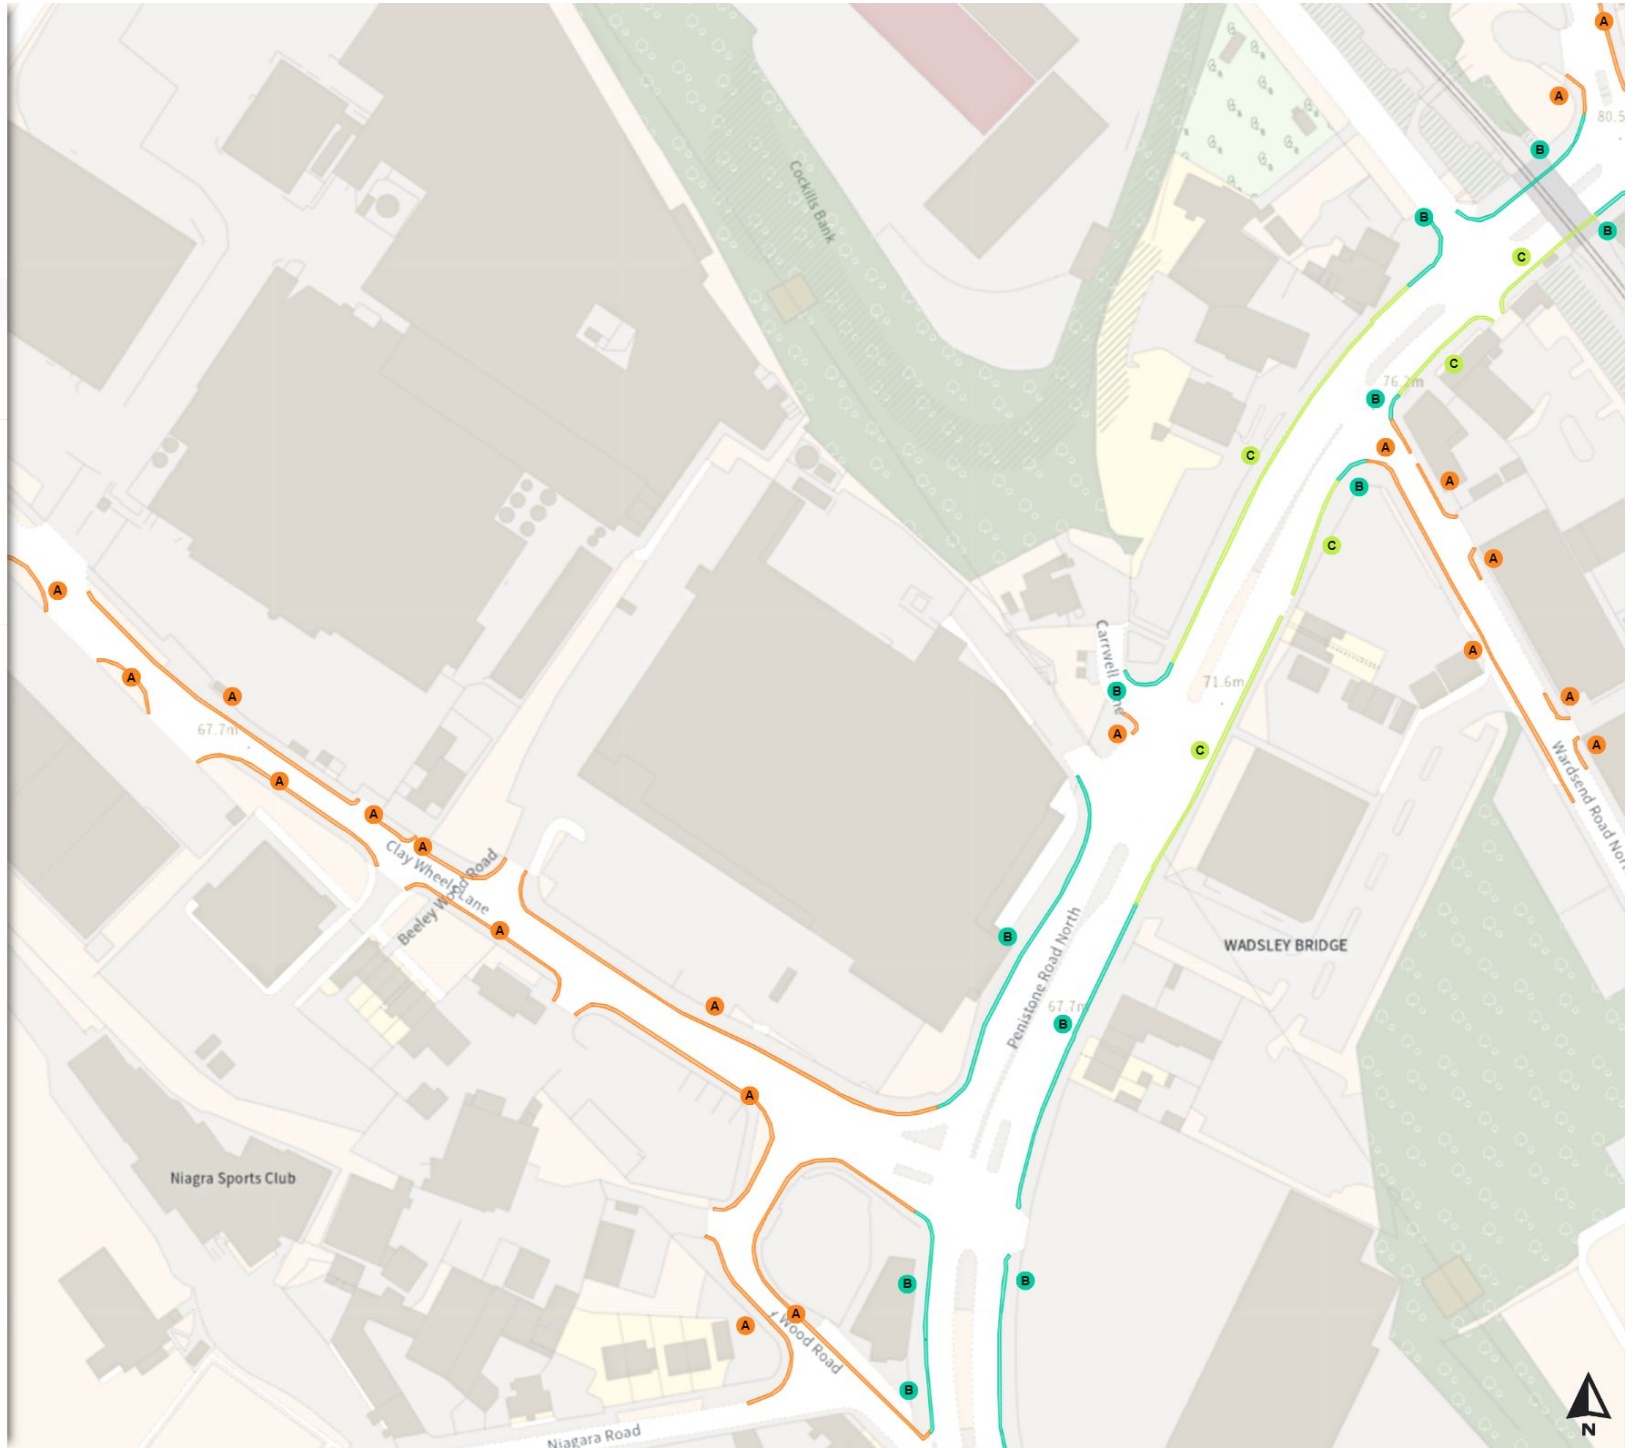

0 20 40 60m

Scale: 1:1250

North-West: 433008.424, 391485.749  
South-East: 433433.724, 391111.856

© Crown copyright and database rights 2024 Ordnance Survey.  
You are not permitted to copy, sub-license, distribute or sell any of this data to third parties in any form. Licence number 100018816