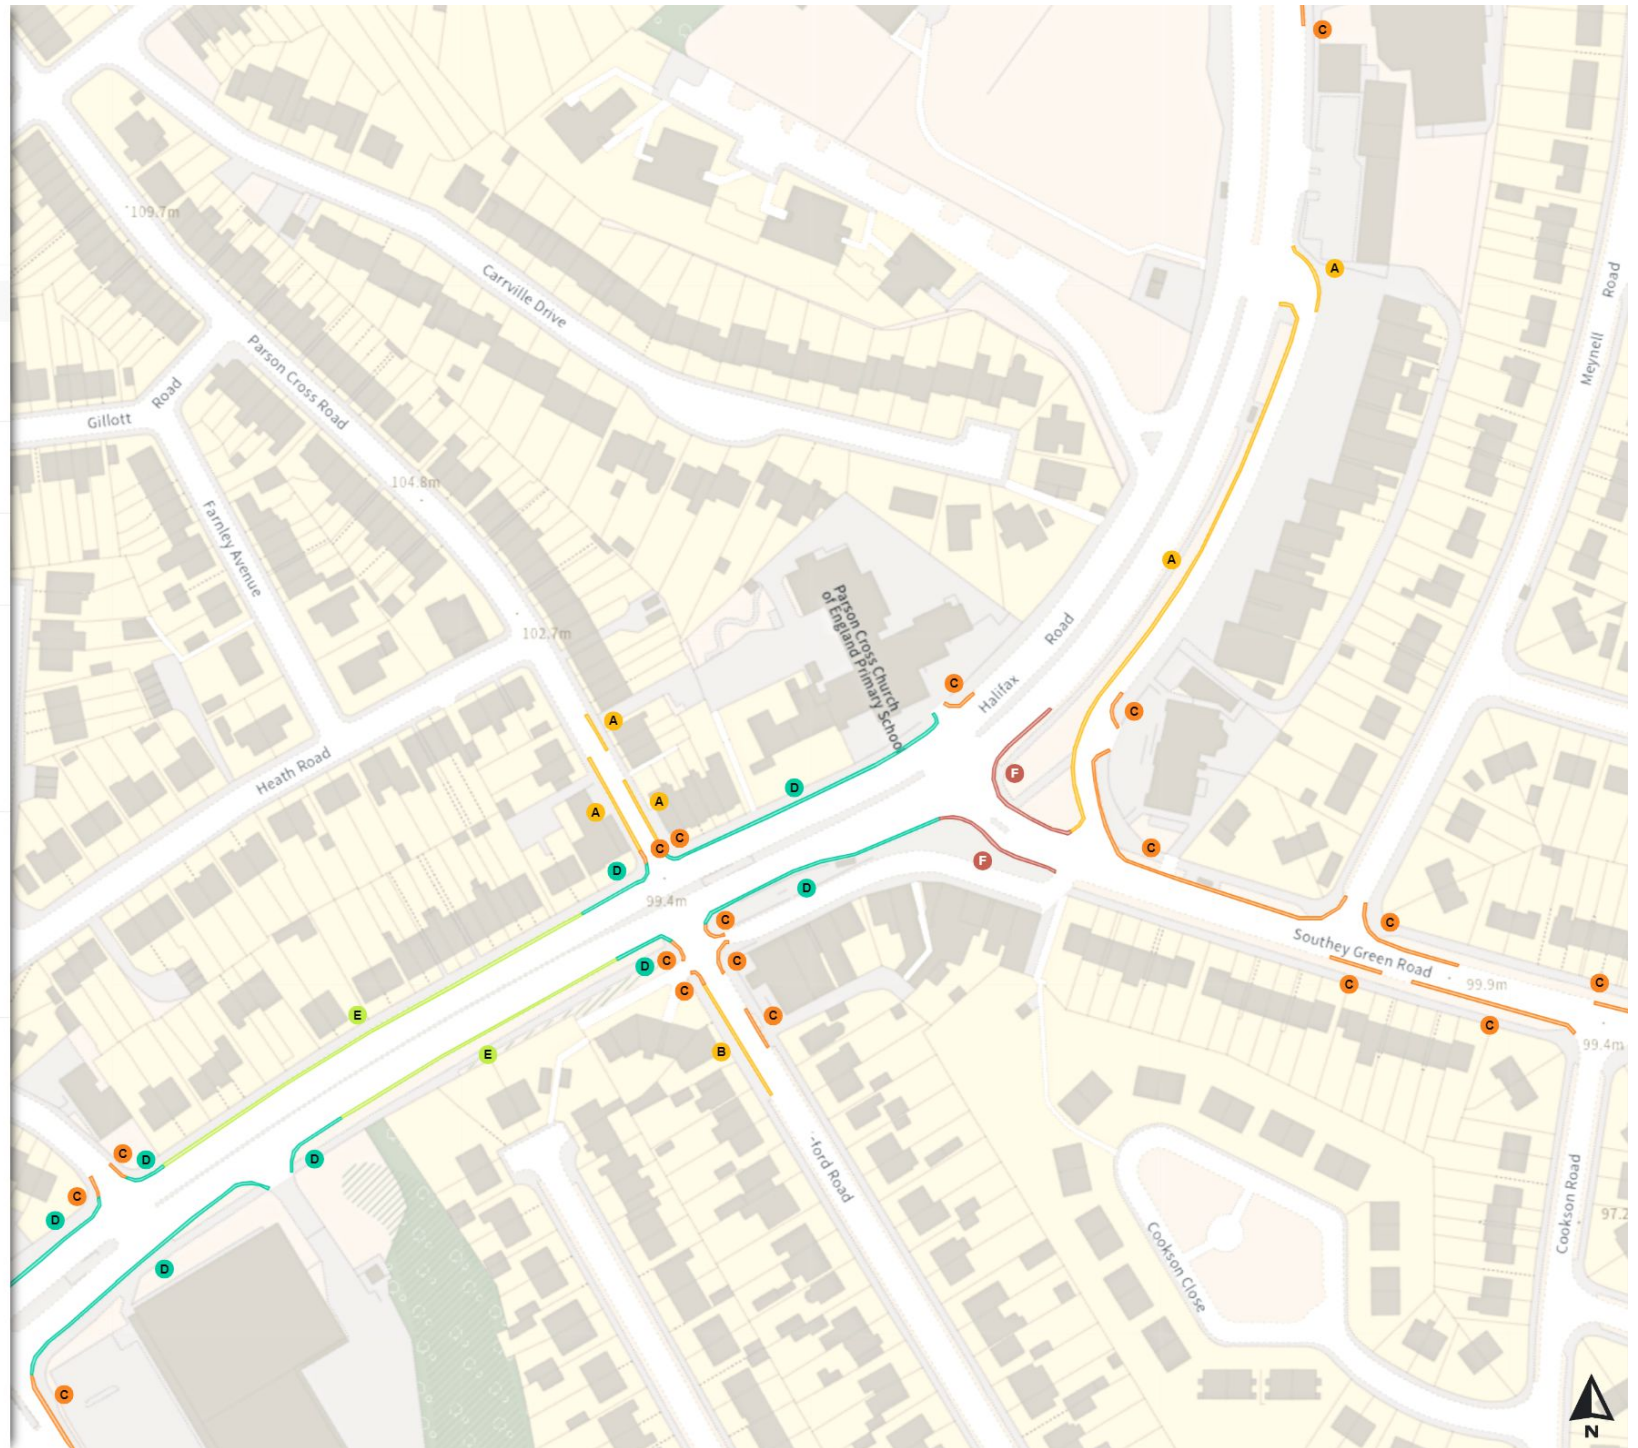

0 20 40 60m

Scale: 1:1250

North-West: 433505.127, 391858.585  
South-East: 433930.434, 391484.765

© Crown copyright and database rights 2024 Ordnance Survey.  
You are not permitted to copy, sub-license, distribute or sell any of this data to third parties in any form. Licence number 100018816