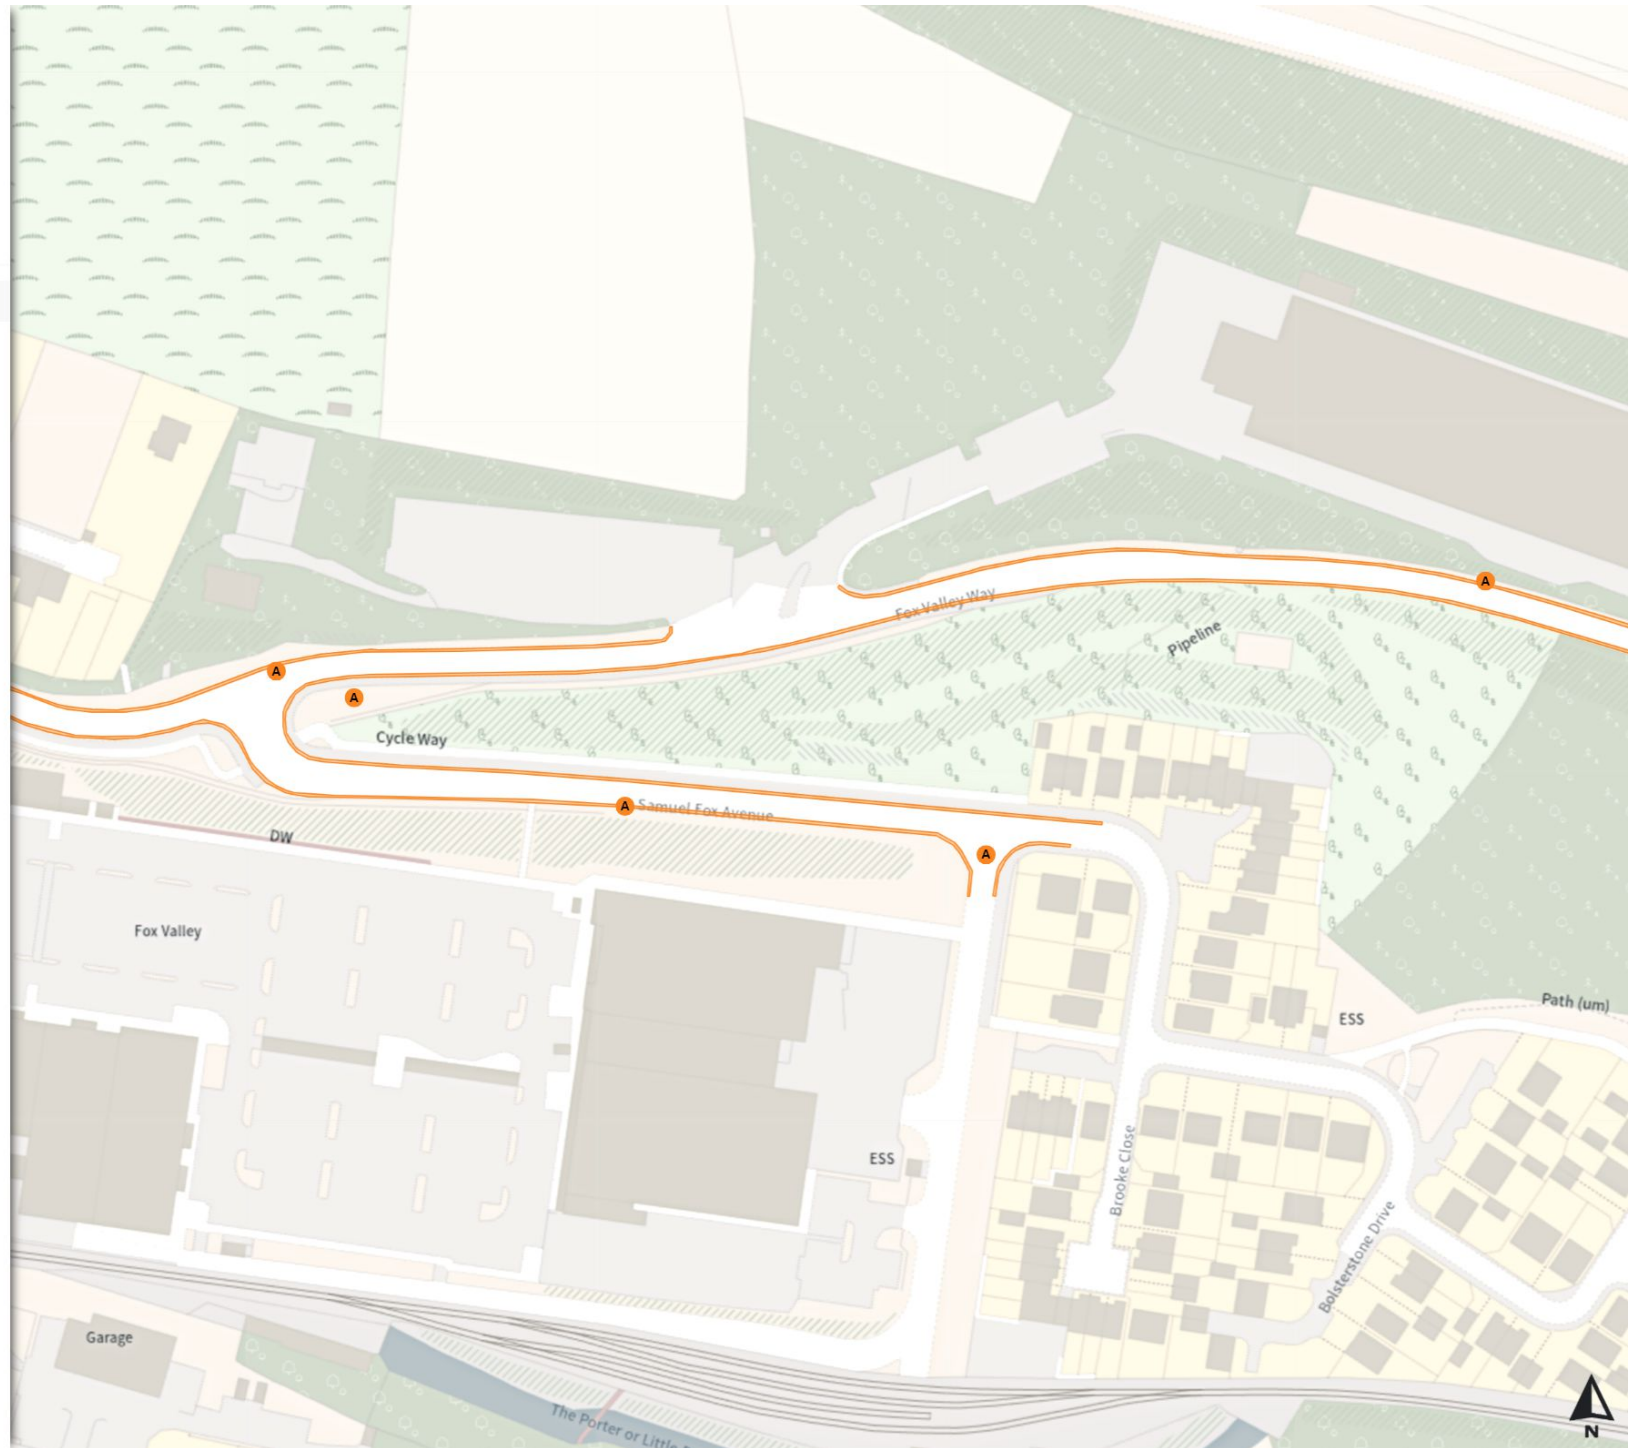

THE SHEFFIELD CITY COUNCIL (STOPPING RESTRICTIONS, WAITING RESTRICTIONS, LOADING RESTRICTIONS & PARKING PLACES) (MAP SCHEDULE) ORDER 2024

Map 3 of 794

Added

- No waiting at any time
- At all times

0 20 40 60m

Scale: 1:1250

North-West: 427406.477, 398769.451
South-East: 427830.683, 398395.637

© Crown copyright and database rights 2024 Ordnance Survey.
You are not permitted to copy, sub-license, distribute or sell any of this data to third parties in any form. Licence number 100018816