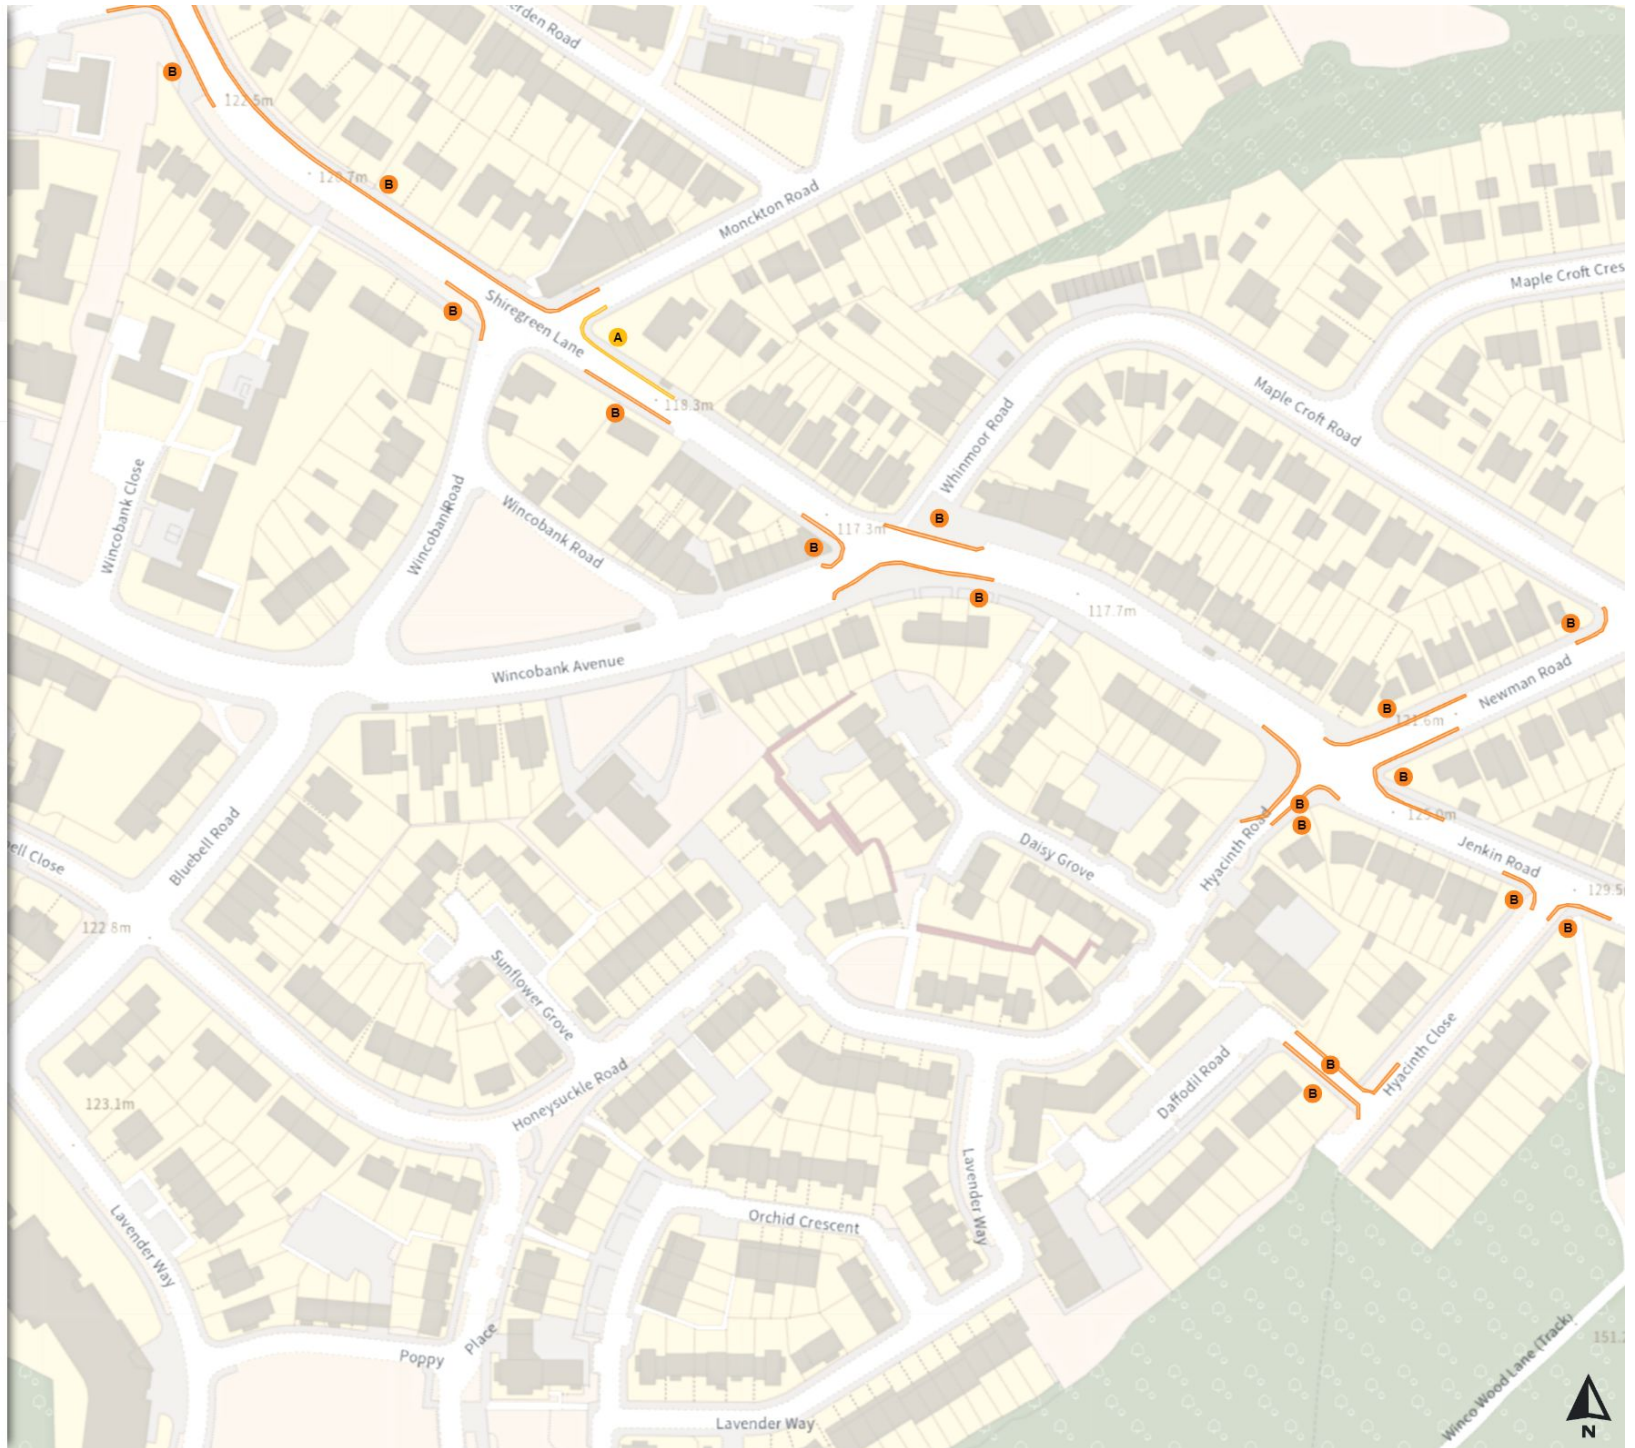

THE SHEFFIELD CITY COUNCIL (STOPPING RESTRICTIONS, WAITING RESTRICTIONS, LOADING RESTRICTIONS & PARKING PLACES) (MAP SCHEDULE) ORDER 2024

Map 130 of 794

Added

- No waiting
- A Mon-Sat 08:00-18:30
- No waiting at any time
- B At all times

0 20 40 60m

Scale: 1:1250

North-West: 437541.017, 391519.357
South-East: 437966.676, 391145.869

© Crown copyright and database rights 2024 Ordnance Survey.
You are not permitted to copy, sub-license, distribute or sell any of this data to third parties in any form. Licence number 100018816