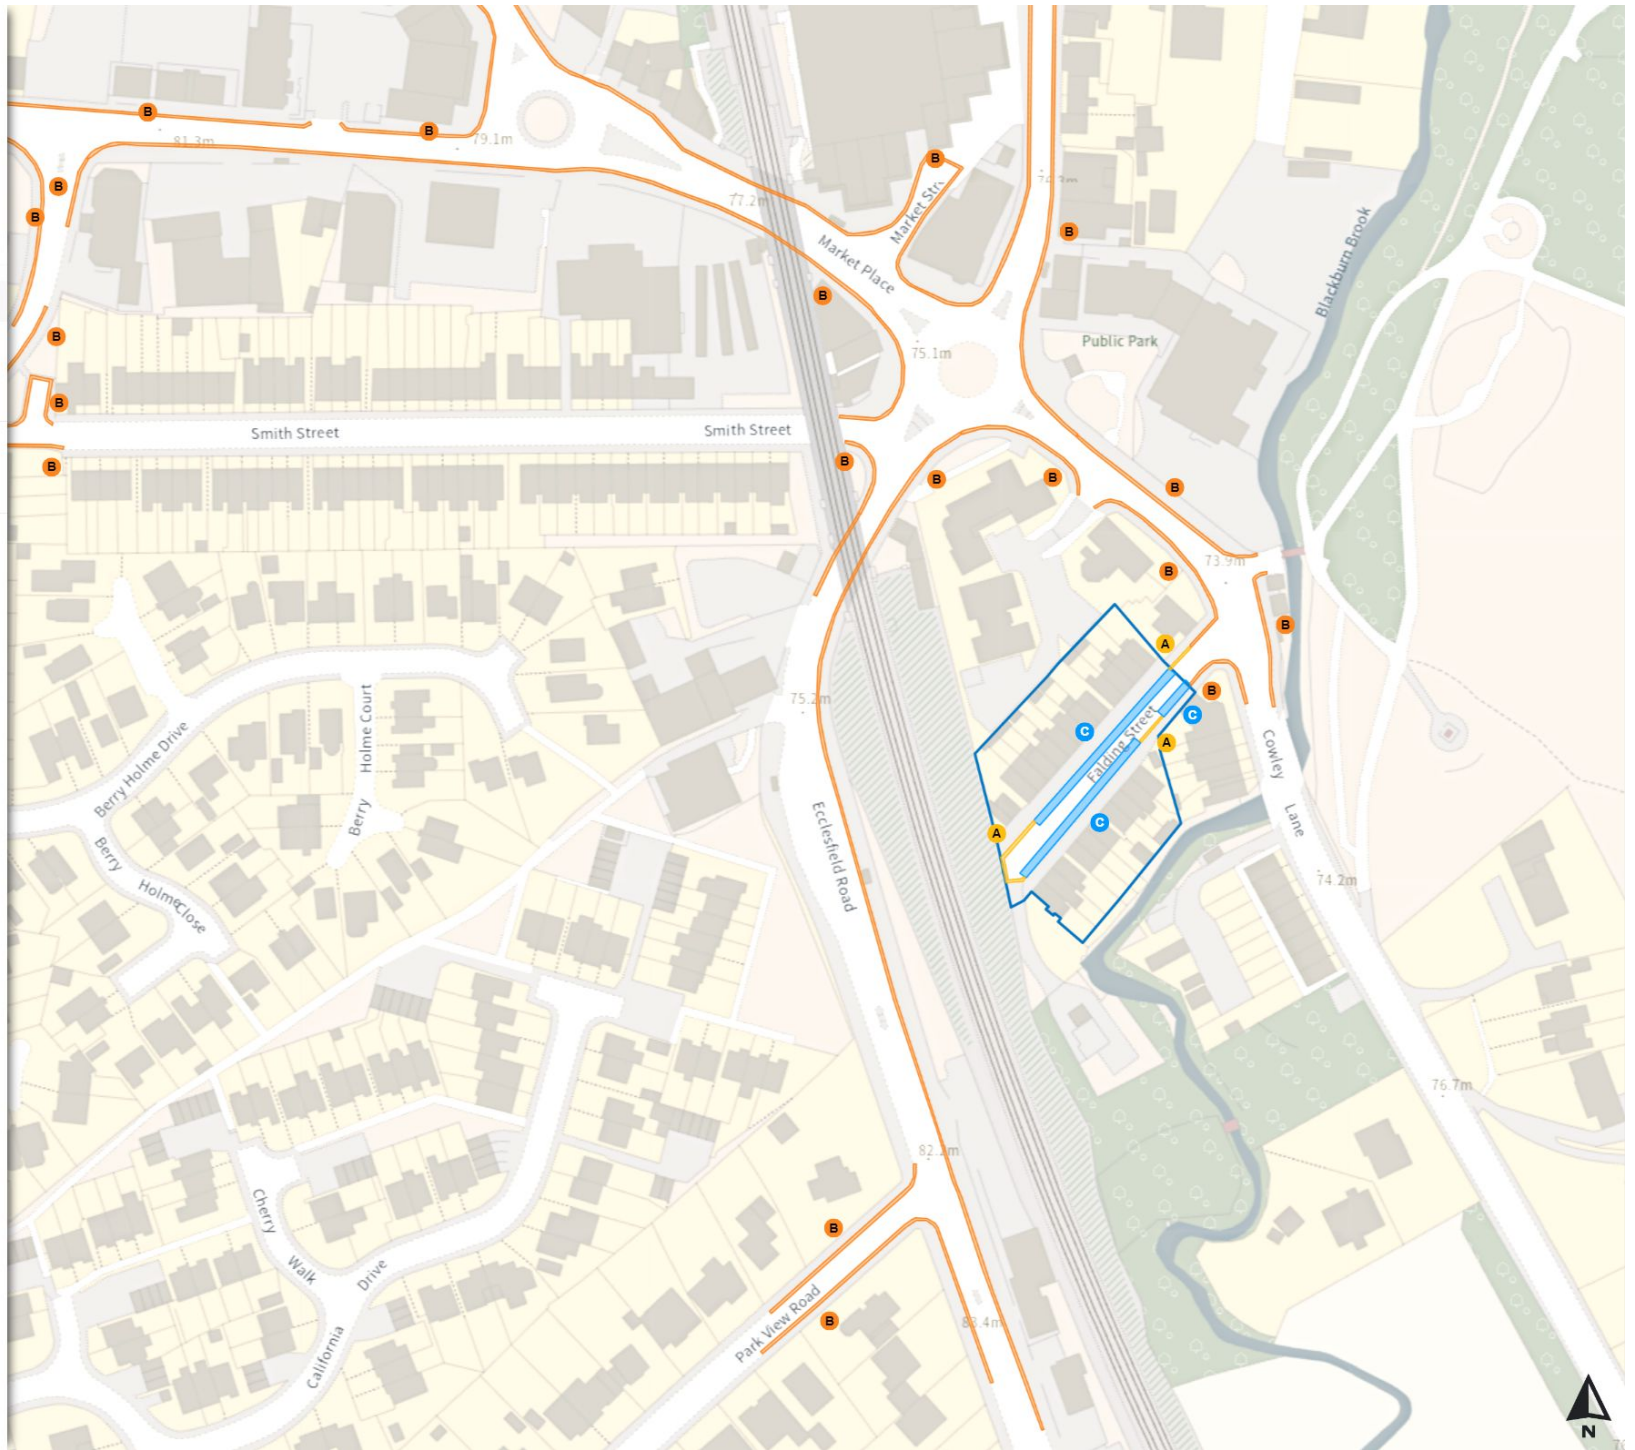

THE SHEFFIELD CITY COUNCIL (STOPPING RESTRICTIONS, WAITING RESTRICTIONS, LOADING RESTRICTIONS & PARKING PLACES) (MAP SCHEDULE) ORDER 2024

Map 34 of 794

Added

- No waiting
- A Mon-Sat 08:00-18:30
- No waiting at any time
- B At all times
- Permit holders parking place (Falding Street)
- C Mon-Sat 08:00-18:30

0 20 40 60m

Scale: 1:1250

North-West: 435338.567, 396304.32
South-East: 435763.625, 395931.017

© Crown copyright and database rights 2024 Ordnance Survey.
You are not permitted to copy, sub-license, distribute or sell any of this data to third parties in any form. Licence number 100018816