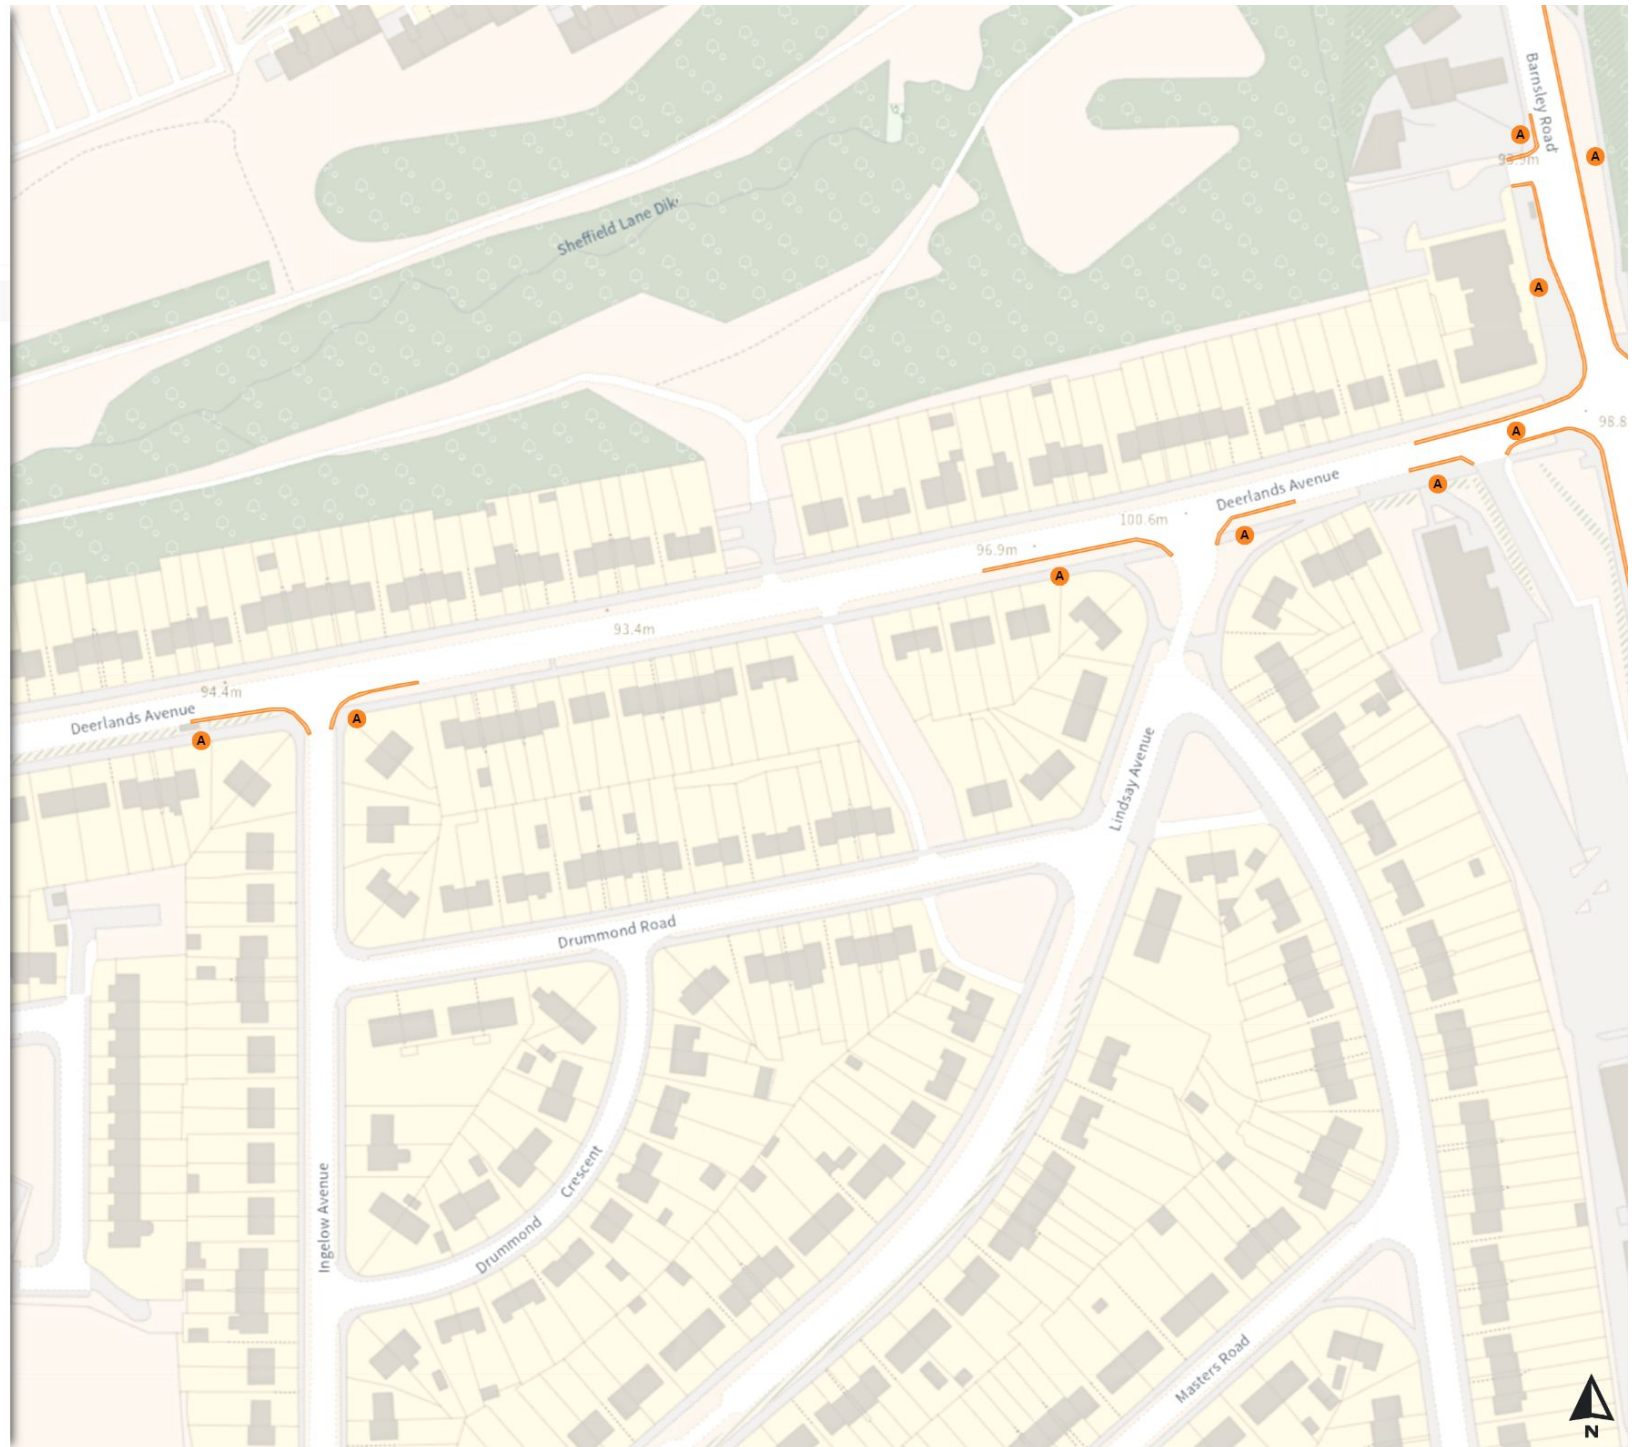

THE SHEFFIELD CITY COUNCIL (STOPPING RESTRICTIONS, WAITING RESTRICTIONS, LOADING RESTRICTIONS & PARKING PLACES) (MAP SCHEDULE) ORDER 2024

Map 87 of 794

Added

 No waiting at any time

 At all times

0 20 40 60m