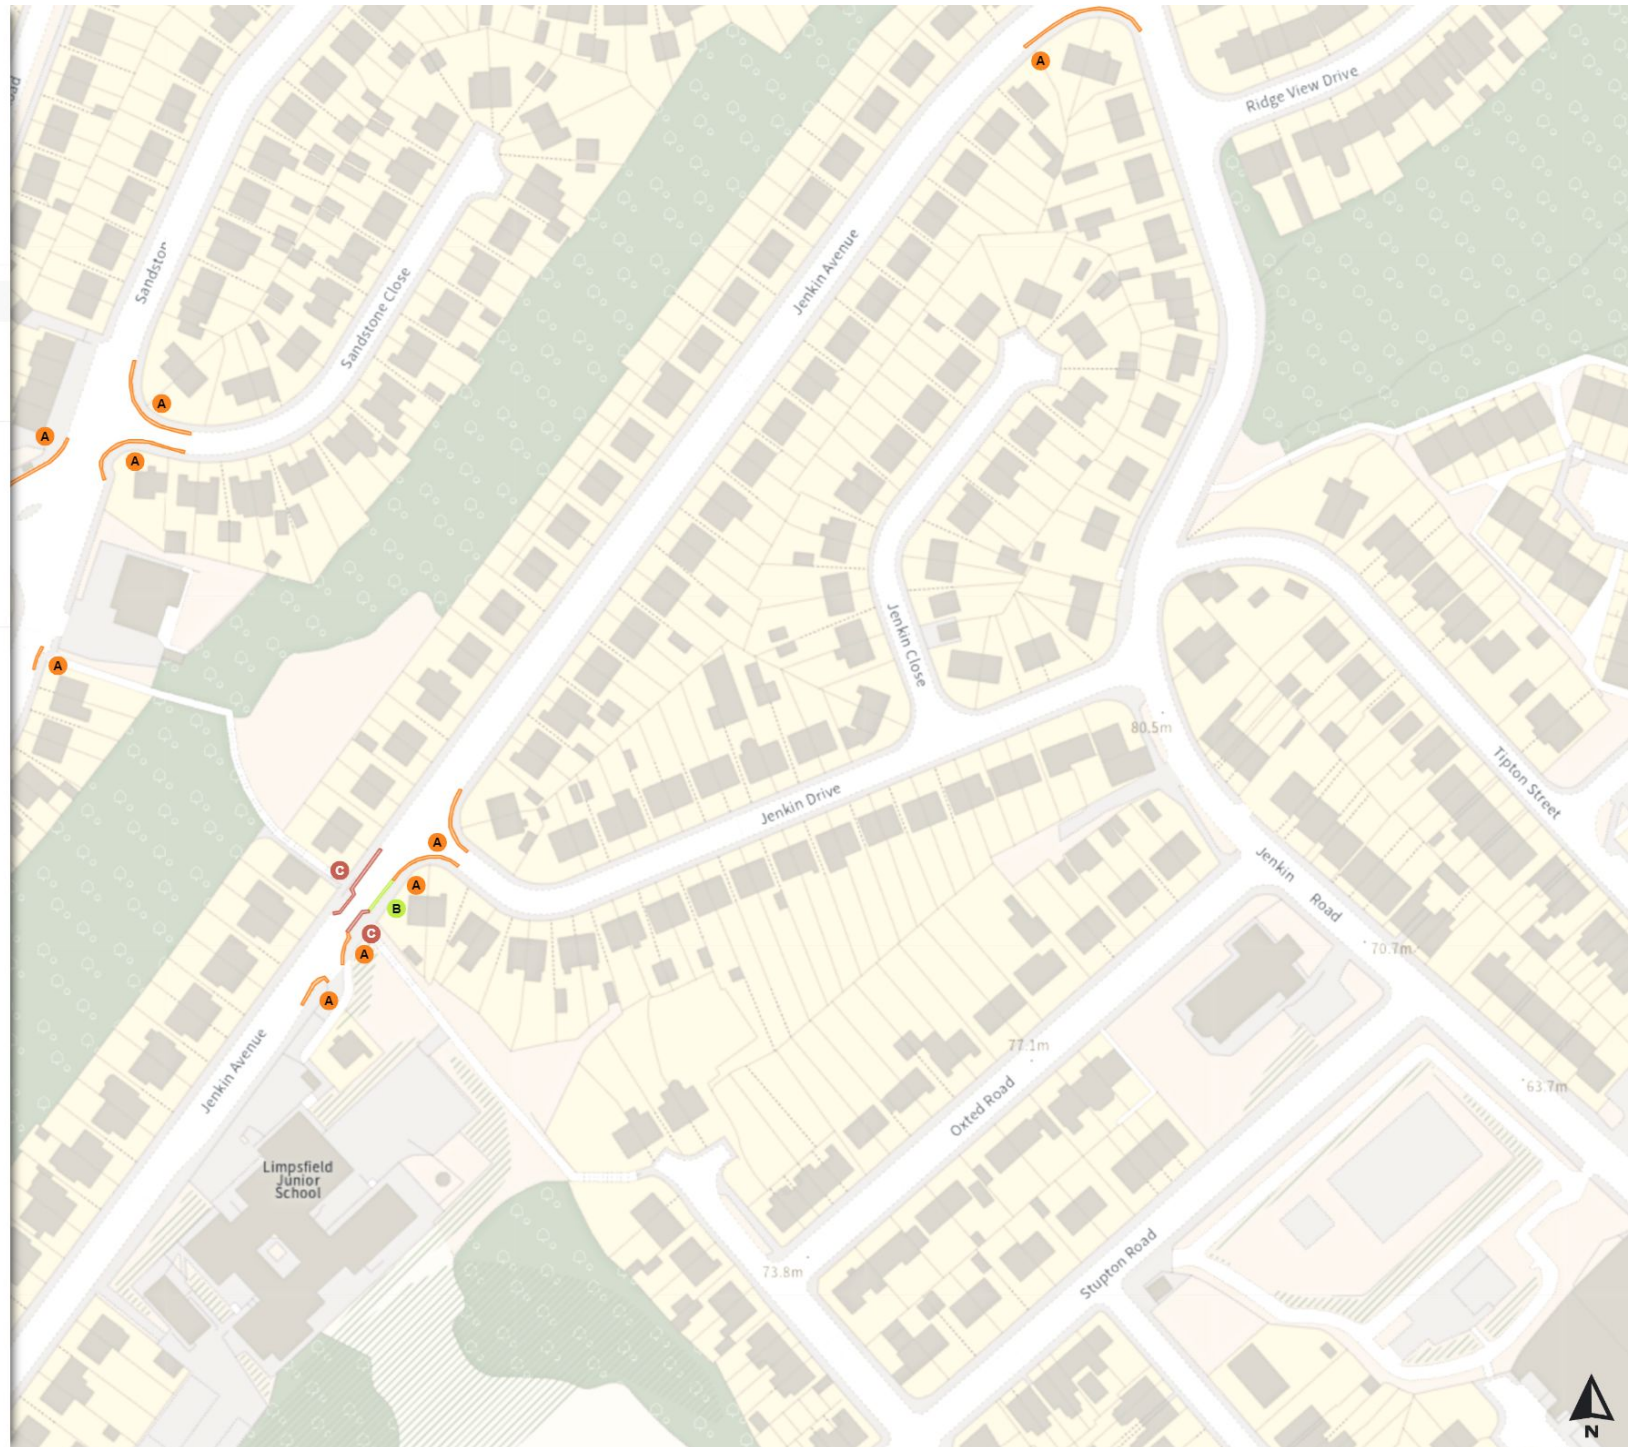

0 20 40 60m

Scale: 1:1250

North-West: 438060.208, 391154.264  
South-East: 438485.941, 390780.793

© Crown copyright and database rights 2024 Ordnance Survey.  
You are not permitted to copy, sub-license, distribute or sell any of this data to third parties in any form. Licence number 100018816