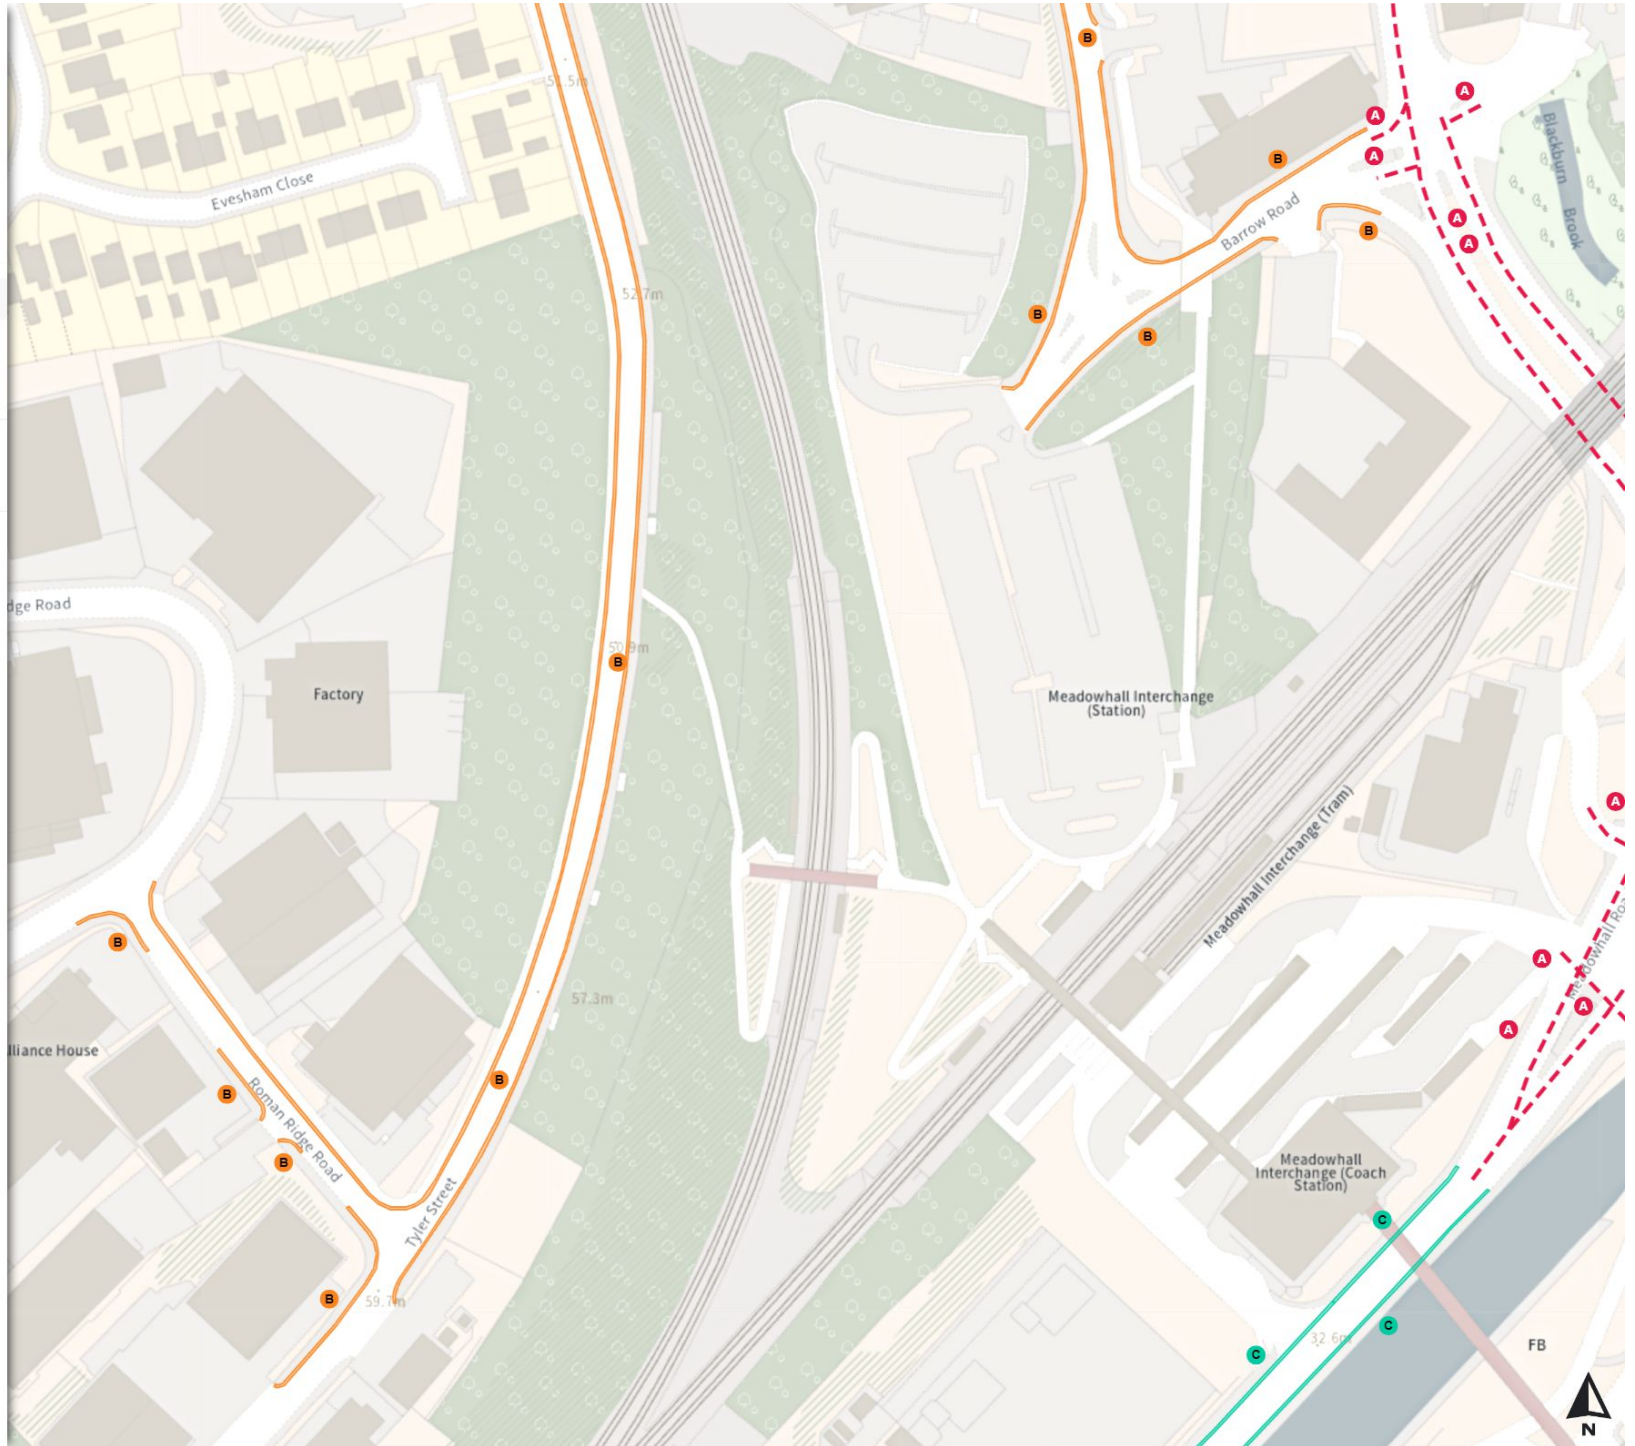

THE SHEFFIELD CITY COUNCIL (STOPPING RESTRICTIONS, WAITING RESTRICTIONS, LOADING RESTRICTIONS & PARKING PLACES) (MAP SCHEDULE) ORDER 2024

Map 132 of 794

Added

- Clearway
- At all times
- No waiting at any time
- At all times
- Shared
- No waiting at any time
- At all times
- No loading
- Mon-Fri 07:30-09:30 16:00-18:30

0 20 40 60m

Scale: 1:1250

North-West: 438777.241, 391529.276
South-East: 439202.998, 391155.898

© Crown copyright and database rights 2024 Ordnance Survey.
You are not permitted to copy, sub-license, distribute or sell any of this data to third parties in any form. Licence number 100018816