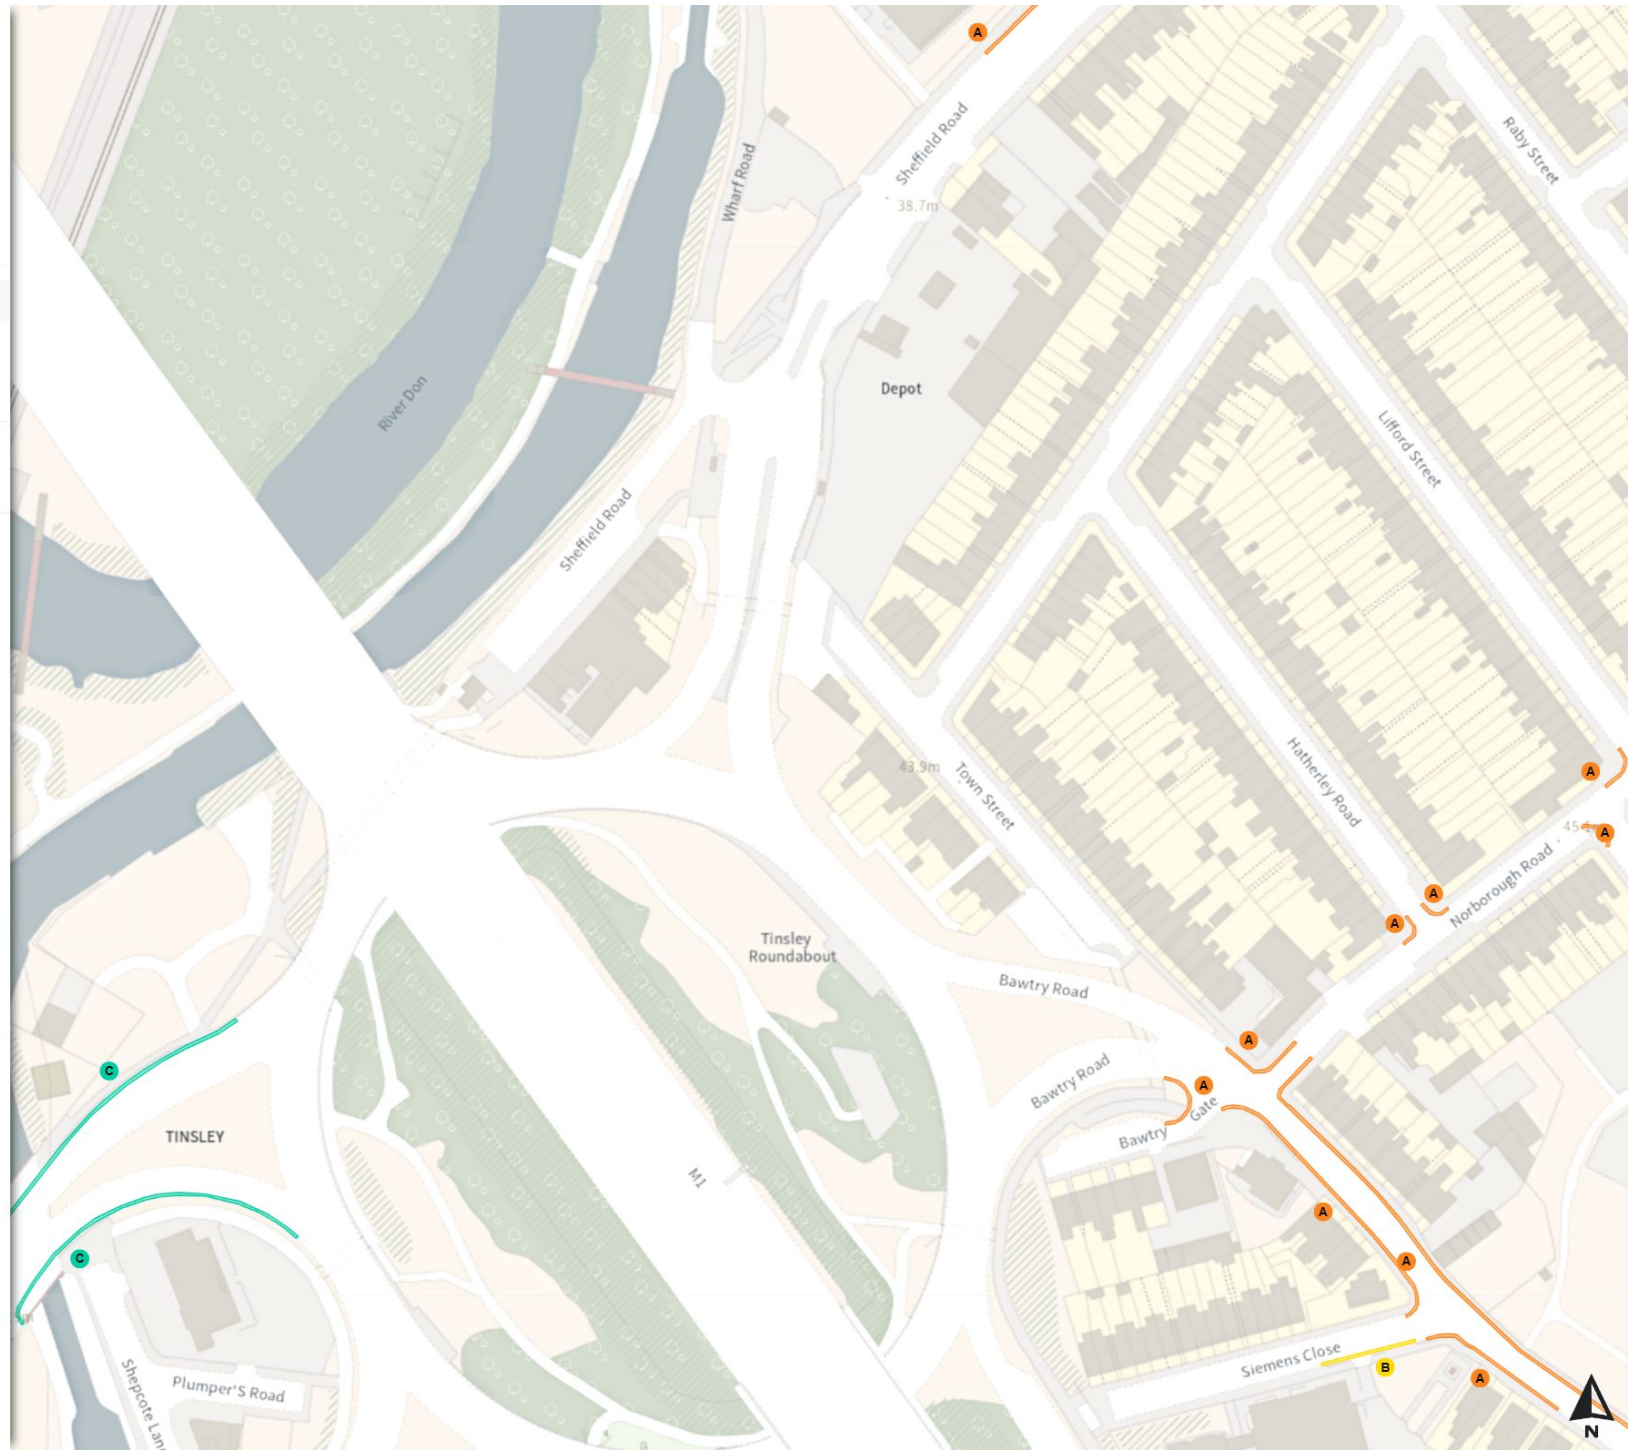

At all times

Shared

No waiting at any time

At all times

No loading

Mon-Fri 07:30-09:30 16:00-18:30

0 20 40 60m

Scale: 1:1250