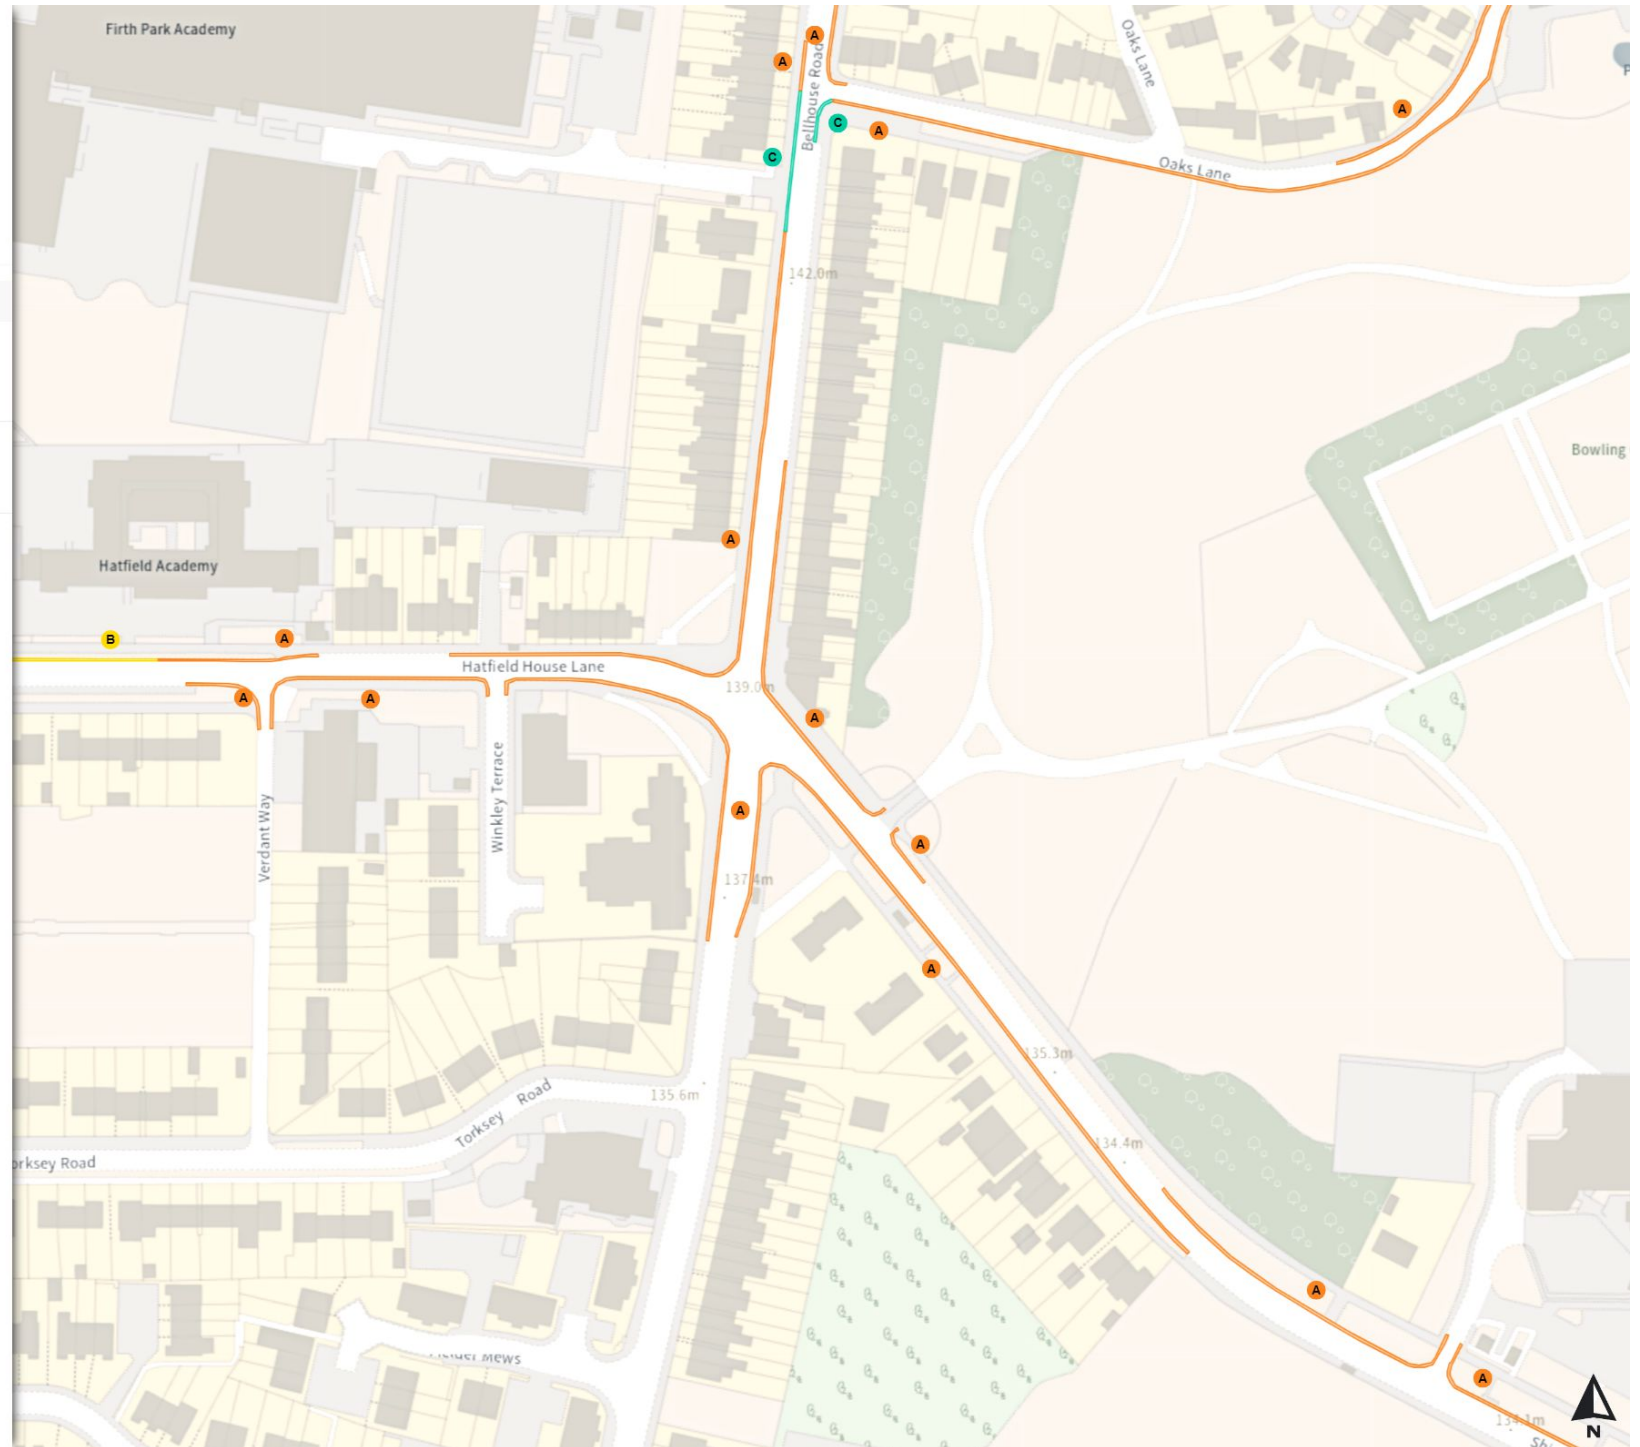

At all times

Shared

No waiting at any time

At all times

No loading

Mon-Fri 08:00-09:30 14:30-16:00

0 20 40 60m

Scale: 1:1250