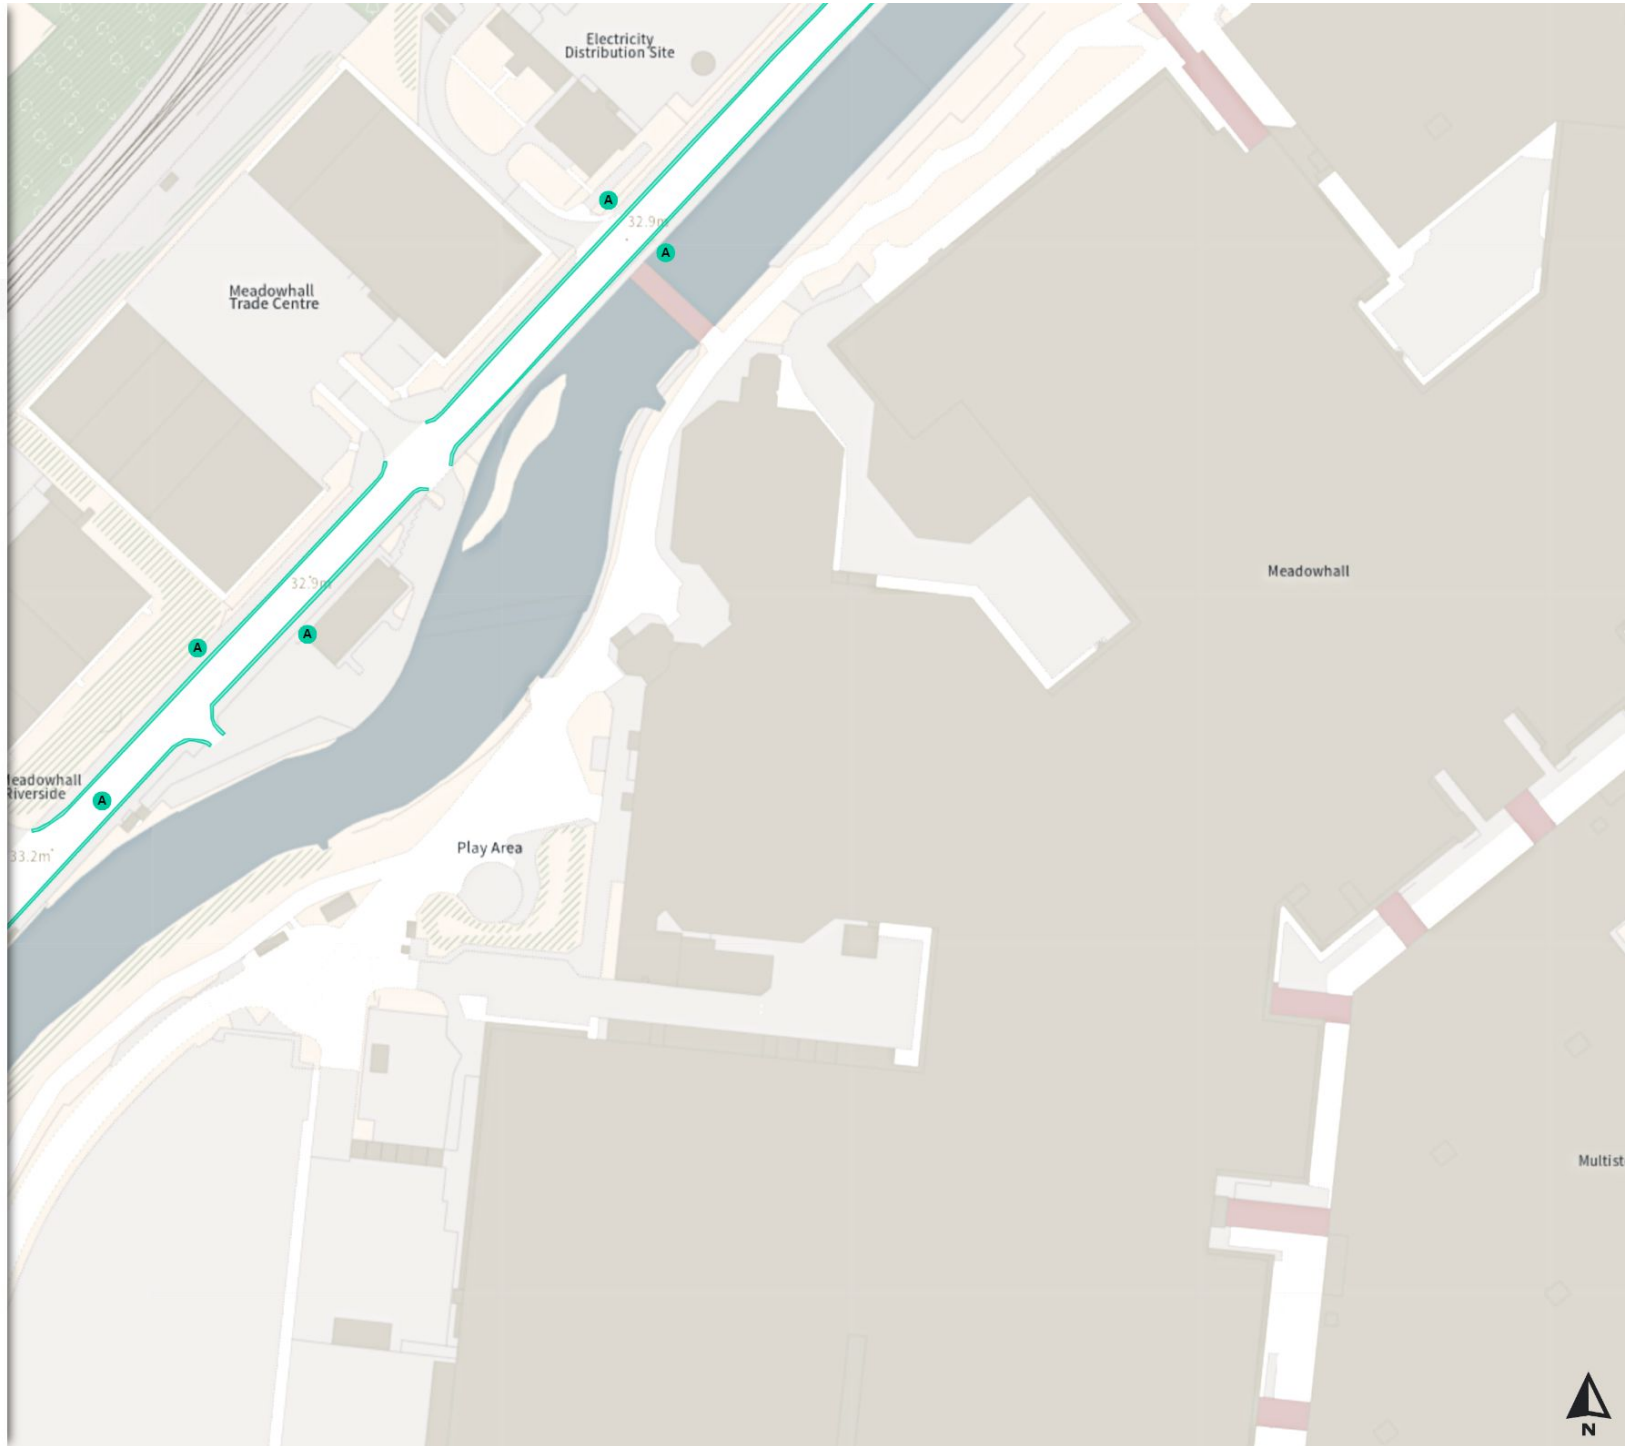

0 20 40 60m

Scale: 1:1250

North-West: 438884.362, 391160.93  
South-East: 439310.161, 390787.532

© Crown copyright and database rights 2024 Ordnance Survey.  
You are not permitted to copy, sub-license, distribute or sell any of this data to third parties in any form. Licence number 100018816