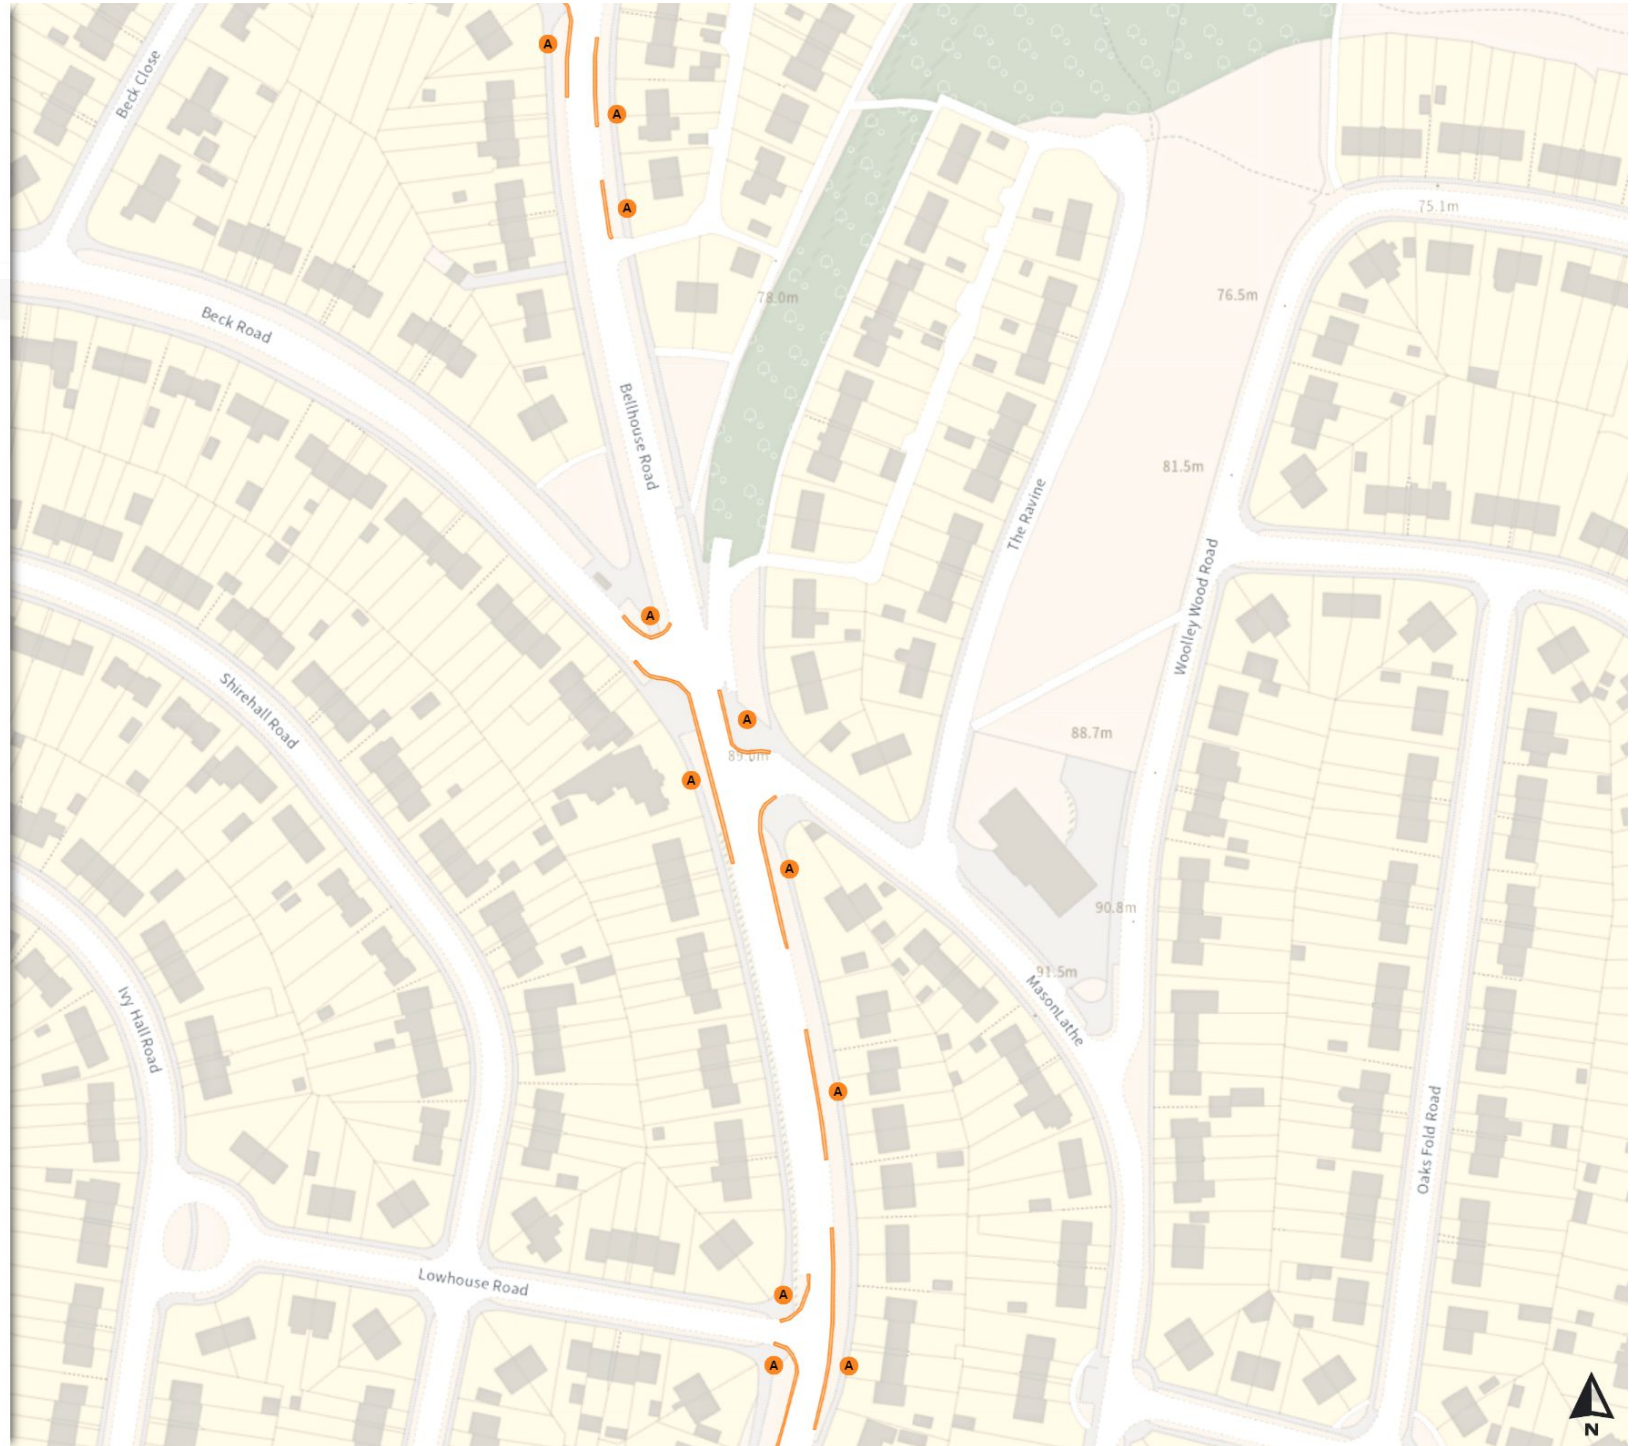

THE SHEFFIELD CITY COUNCIL (STOPPING RESTRICTIONS, WAITING RESTRICTIONS, LOADING RESTRICTIONS & PARKING PLACES) (MAP SCHEDULE) ORDER 2024

Map 70 of 794

Added

- No waiting at any time
- At all times

0 20 40 60m

Scale: 1:1250

North-West: 437117.851, 393362.944
South-East: 437543.313, 392989.564

© Crown copyright and database rights 2024 Ordnance Survey.
You are not permitted to copy, sub-license, distribute or sell any of this data to third parties in any form. Licence number 100018816