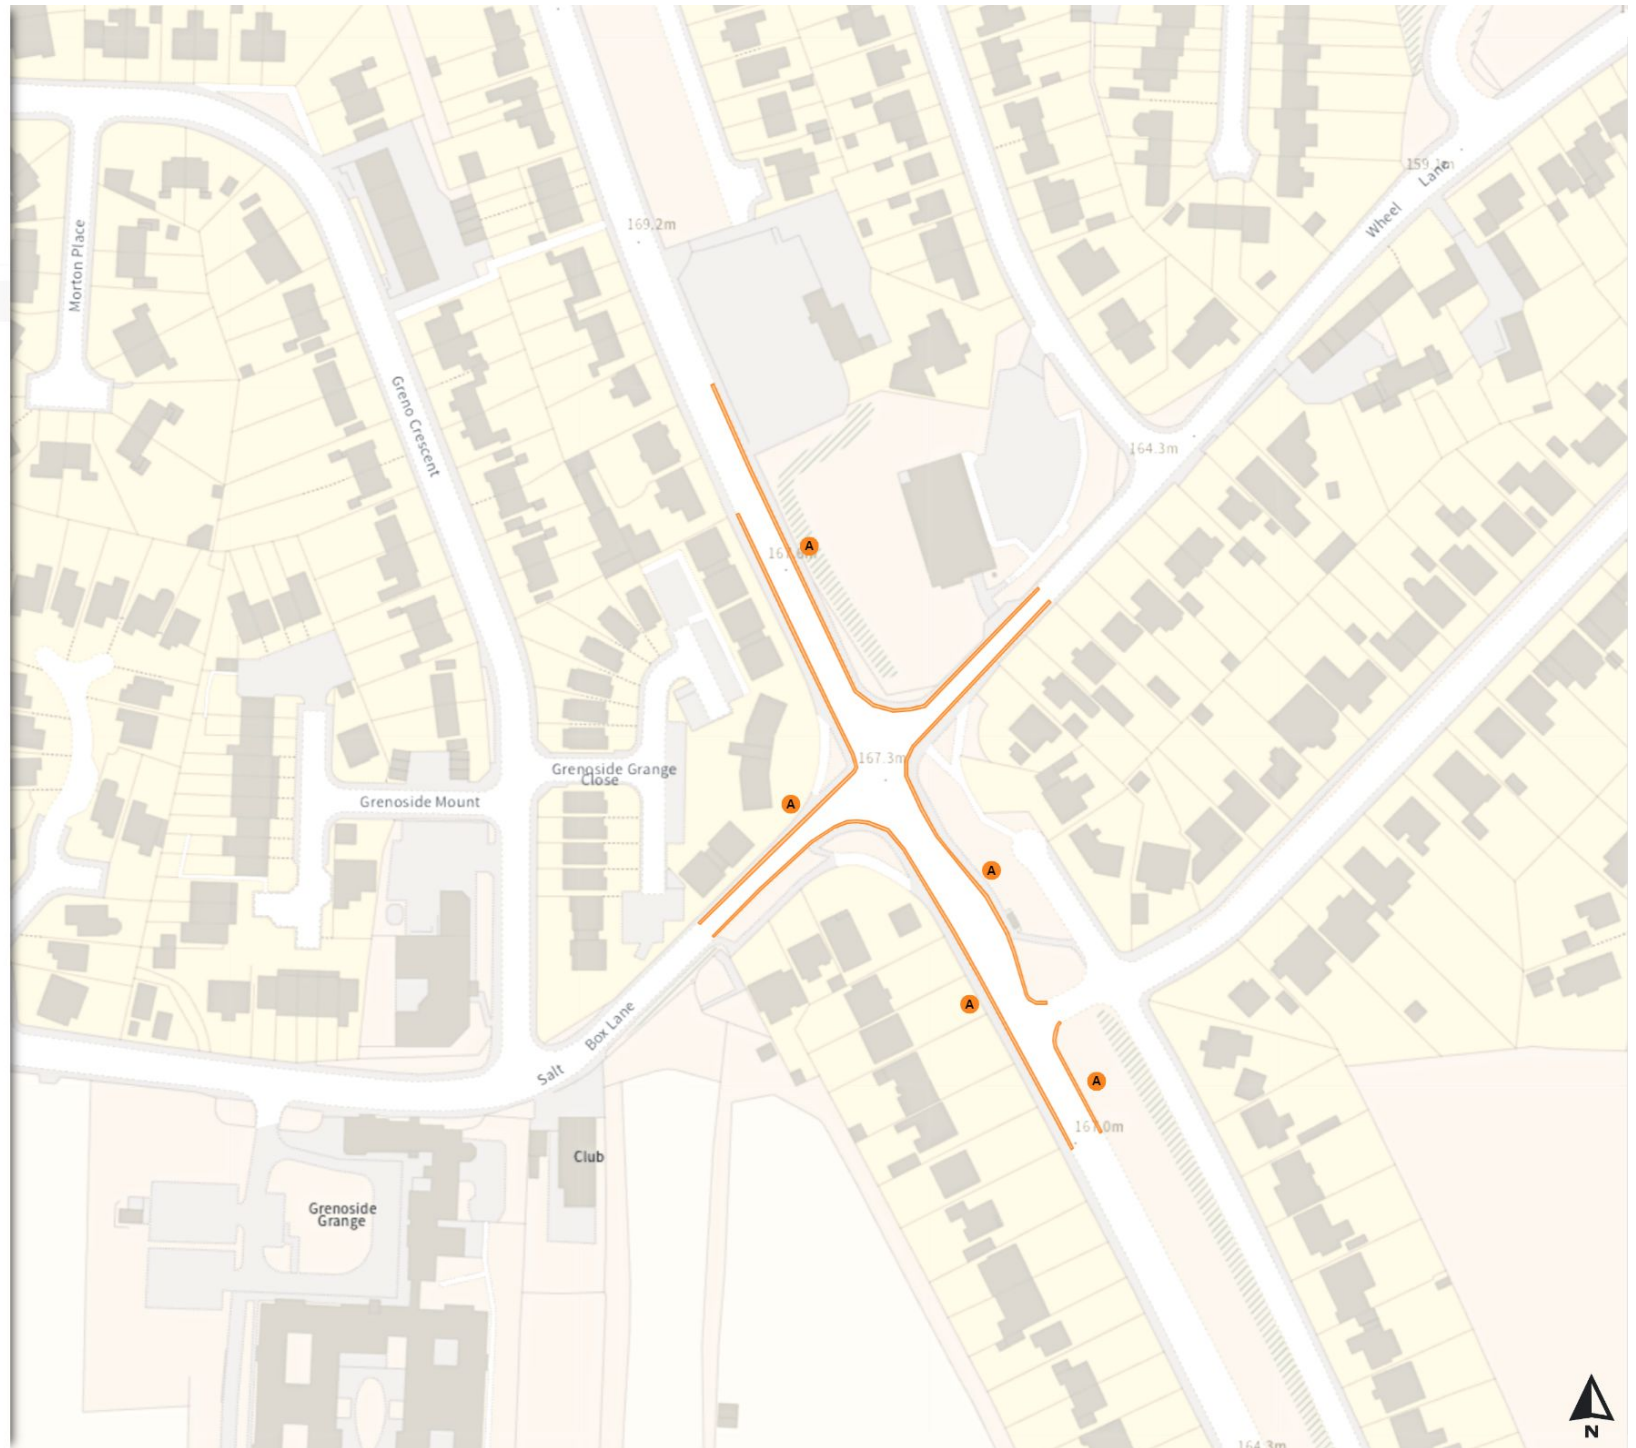

THE SHEFFIELD CITY COUNCIL (STOPPING RESTRICTIONS, WAITING RESTRICTIONS, LOADING RESTRICTIONS & PARKING PLACES) (MAP SCHEDULE) ORDER 2024

Map 53 of 794

Added

- No waiting at any time
- At all times

0 20 40 60m

Scale: 1:1250

North-West: 433461.473, 393705.204
South-East: 433886.613, 393331.526

© Crown copyright and database rights 2024 Ordnance Survey.
You are not permitted to copy, sub-license, distribute or sell any of this data to third parties in any form. Licence number 100018816