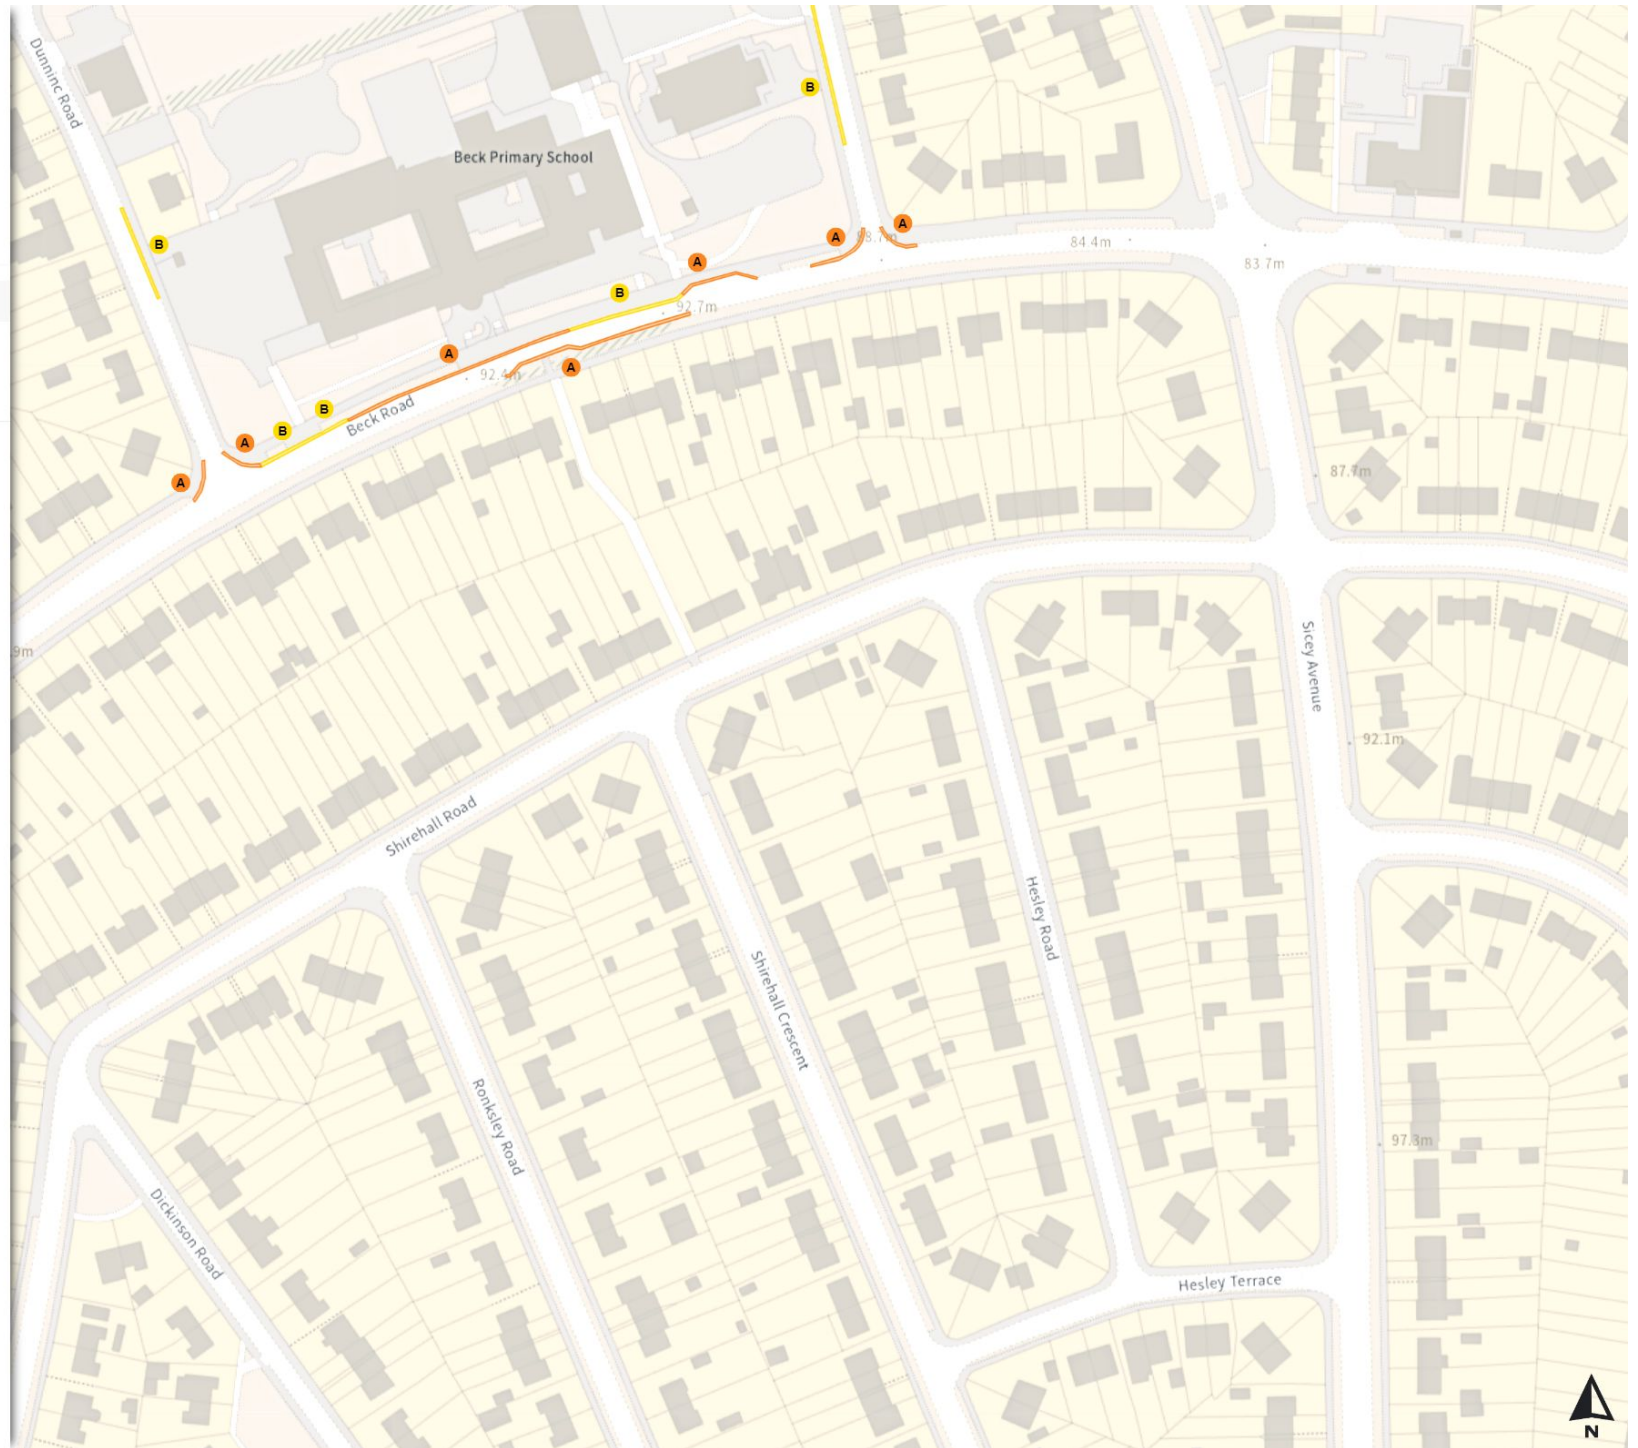

THE SHEFFIELD CITY COUNCIL (STOPPING RESTRICTIONS, WAITING RESTRICTIONS, LOADING RESTRICTIONS & PARKING PLACES) (MAP SCHEDULE) ORDER 2024

Map 69 of 794

Added

- No waiting at any time
- At all times
- Prohibition of stopping on school entrance markings
- At all times

0 20 40 60m

Scale: 1:1250

North-West: 436706.055, 393359.746
South-East: 437131.484, 392986.33

© Crown copyright and database rights 2024 Ordnance Survey.
You are not permitted to copy, sub-license, distribute or sell any of this data to third parties in any form. Licence number 100018816