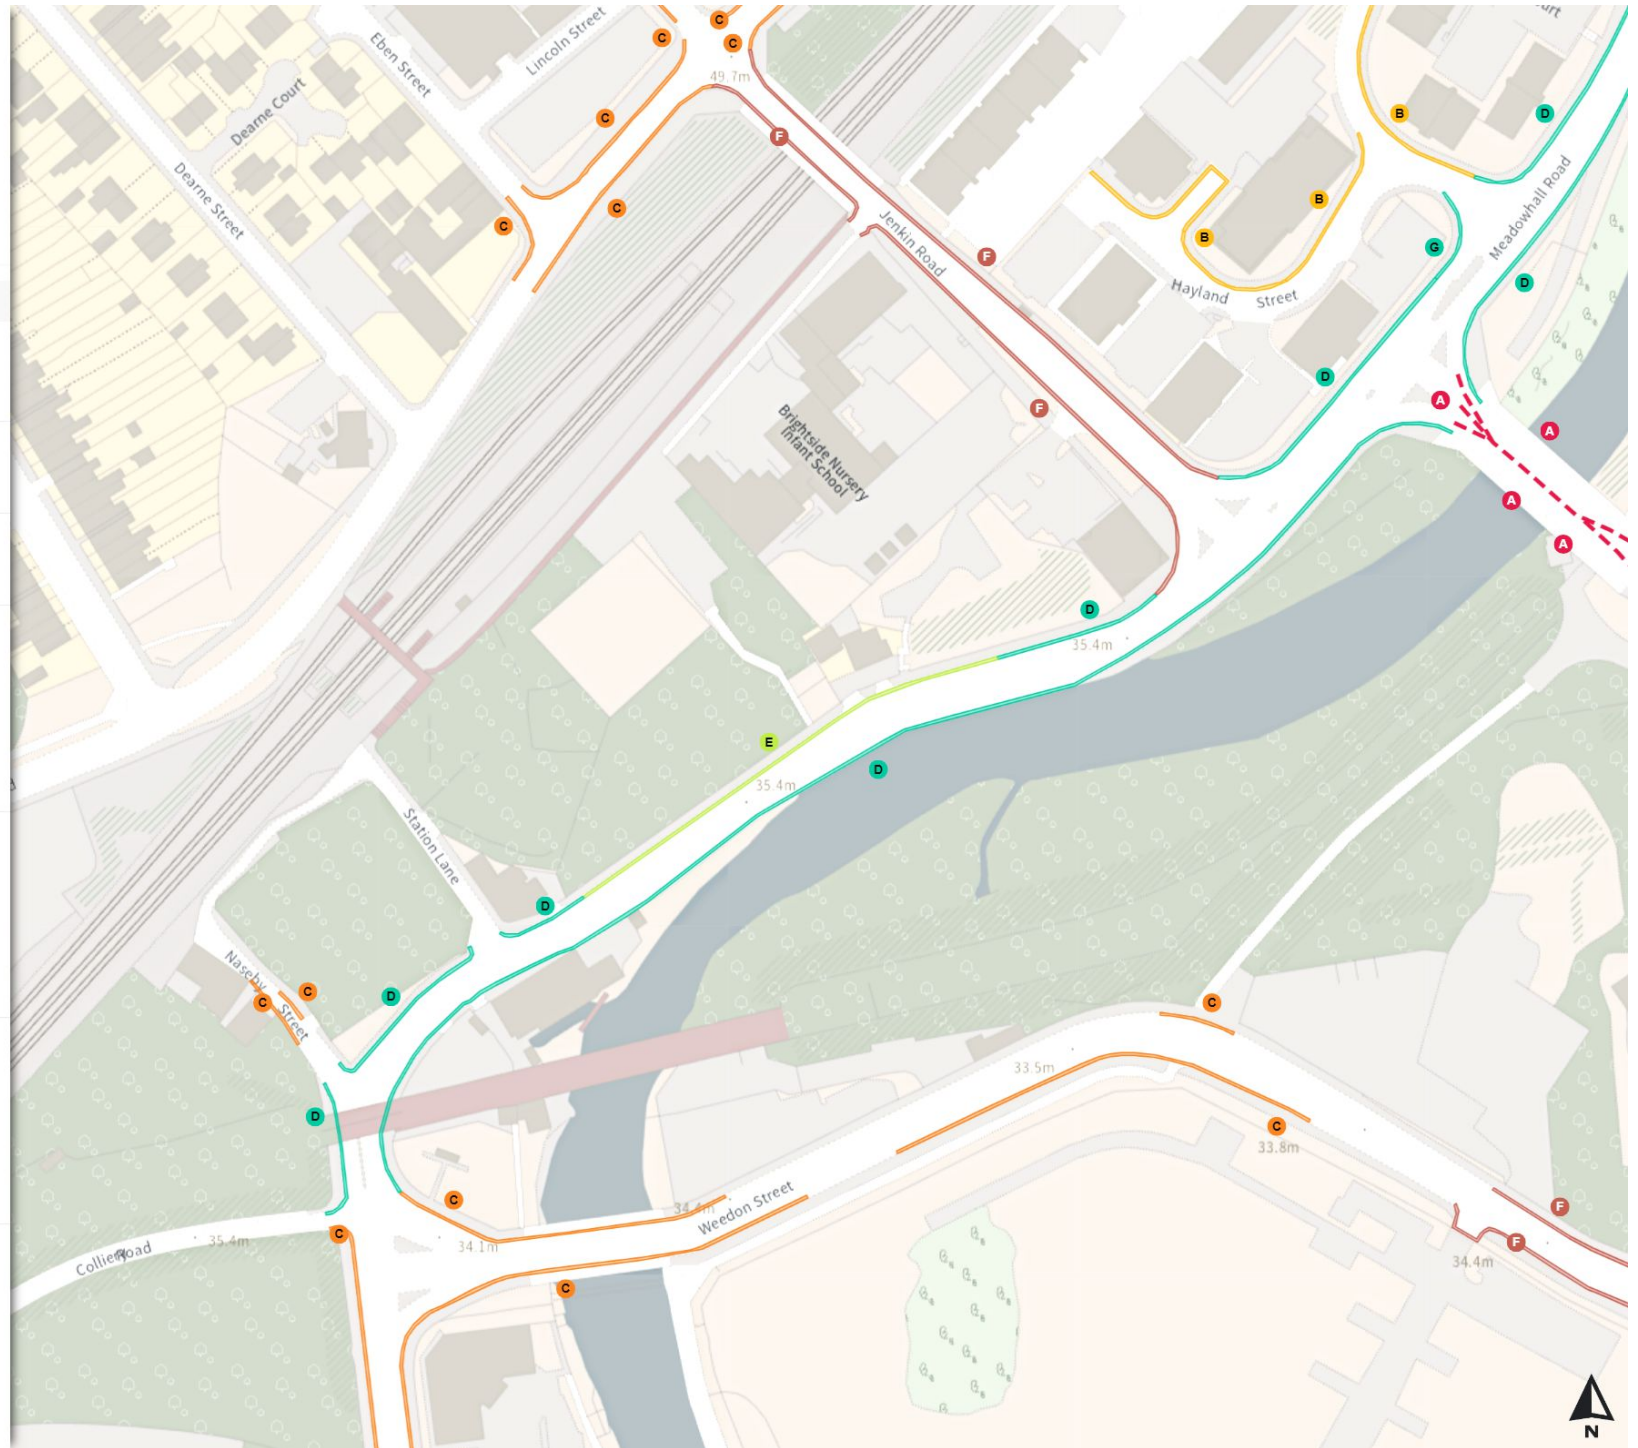

THE SHEFFIELD CITY COUNCIL (STOPPING RESTRICTIONS, WAITING RESTRICTIONS, LOADING RESTRICTIONS & PARKING PLACES) (MAP SCHEDULE) ORDER 2024

Map 168a of 794

Added

- Clearway
- A At all times
- No waiting
- Mon-Sat 08:00-18:30
- No waiting at any time
- At all times
- Shared
- No waiting at any time
- At all times
- No loading
- Mon-Fri 07:30-09:30 16:00-18:30
- Shared
- No waiting
- Mon-Fri 07:30-09:30 16:00-18:30
- No loading
- Mon-Fri 07:30-09:30 16:00-18:30
- Shared
- No waiting at any time
- At all times
- No loading at any time
- At all times

0 20 40 60m

Scale: 1:1250

North-West: 438372.669, 390787.348
South-East: 438798.46, 390413.876

© Crown copyright and database rights 2024 Ordnance Survey.
You are not permitted to copy, sub-license, distribute or sell any of this data to third parties in any form. Licence number 100018816