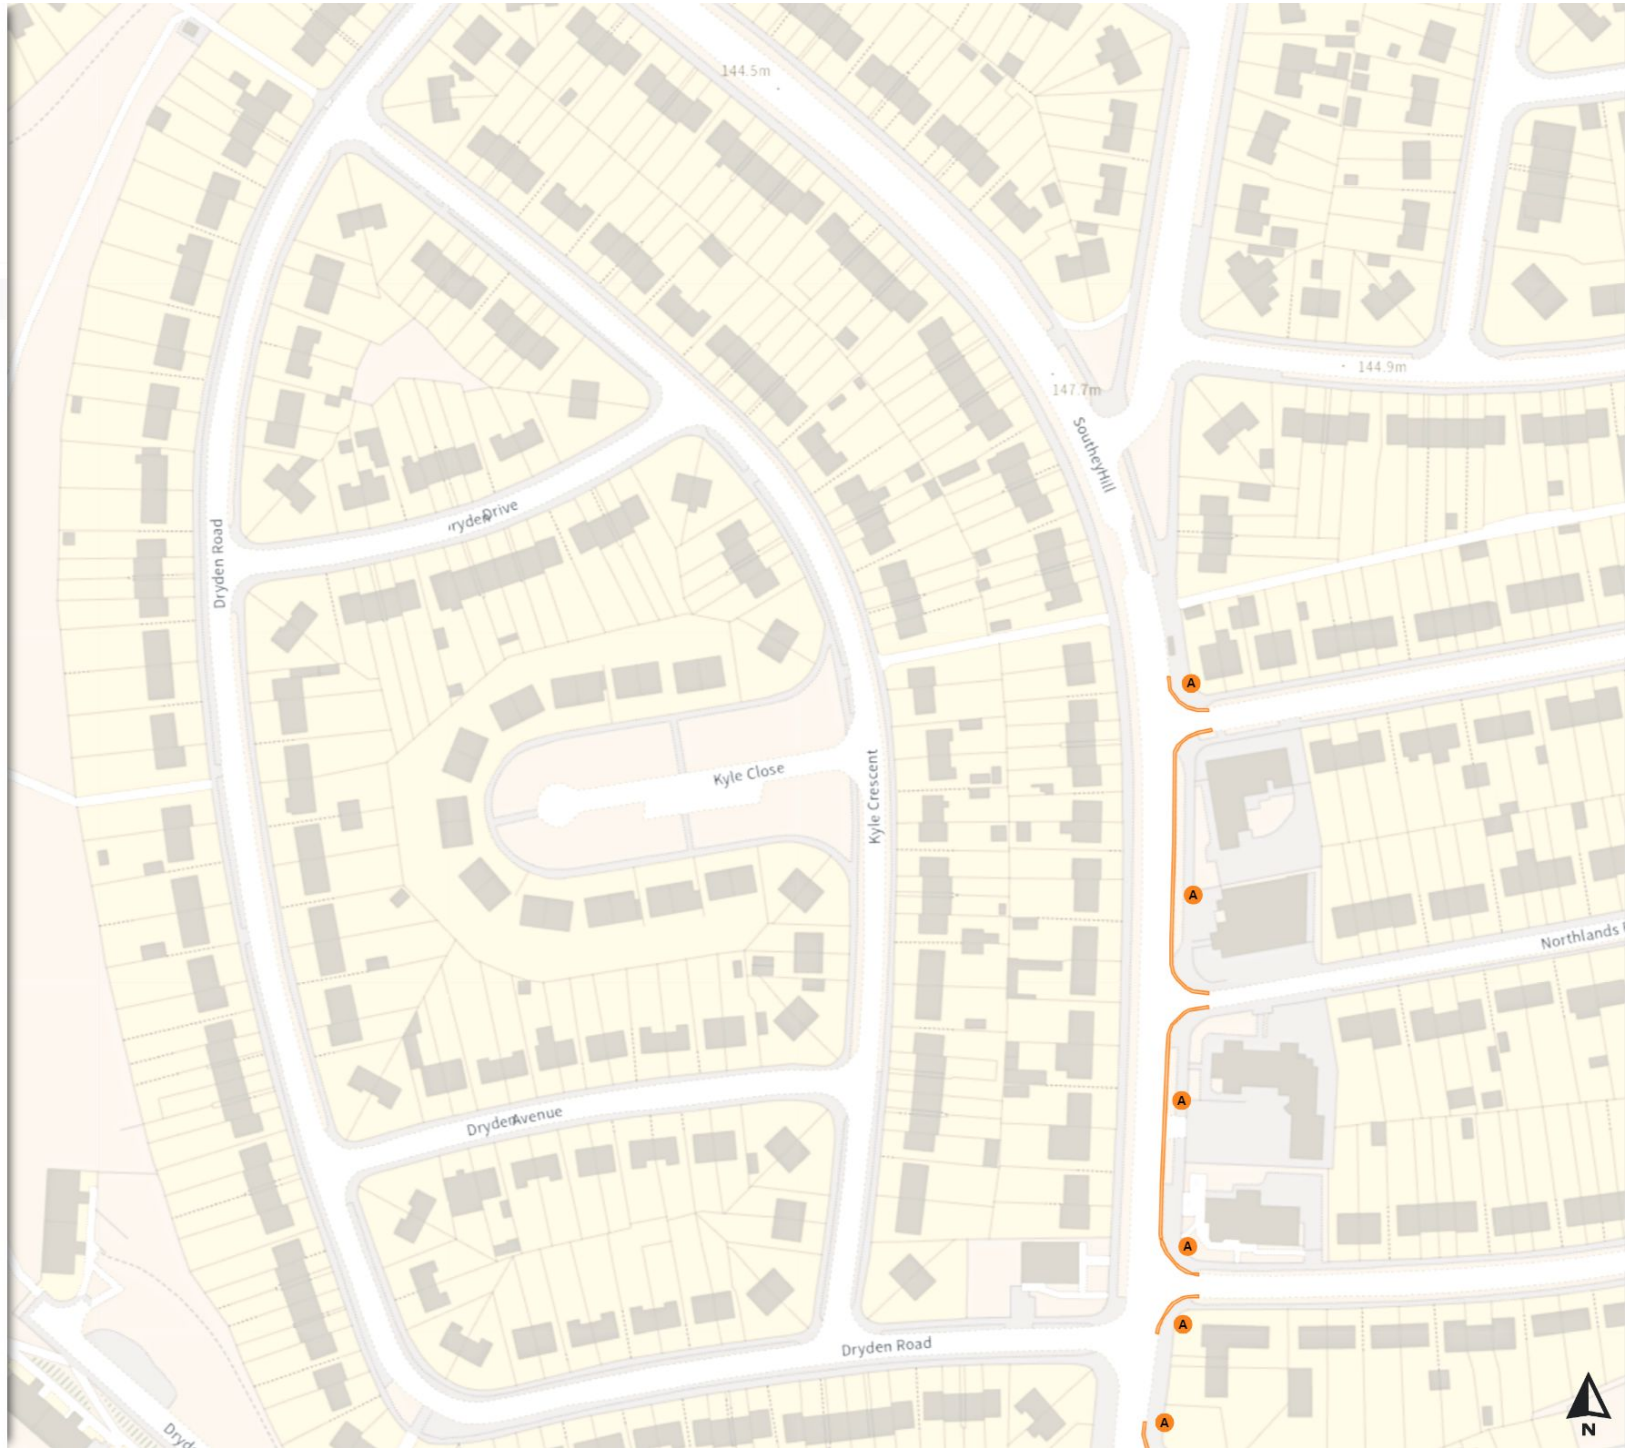

THE SHEFFIELD CITY COUNCIL (STOPPING RESTRICTIONS, WAITING RESTRICTIONS, LOADING RESTRICTIONS & PARKING PLACES) (MAP SCHEDULE) ORDER 2024

Map 105 of 794

Added

- No waiting at any time
- At all times

0 20 40 60m

Scale: 1:1250

North-West: 434329.155, 391864.46
South-East: 434754.528, 391490.714

© Crown copyright and database rights 2024 Ordnance Survey.
You are not permitted to copy, sub-license, distribute or sell any of this data to third parties in any form. Licence number 100018816