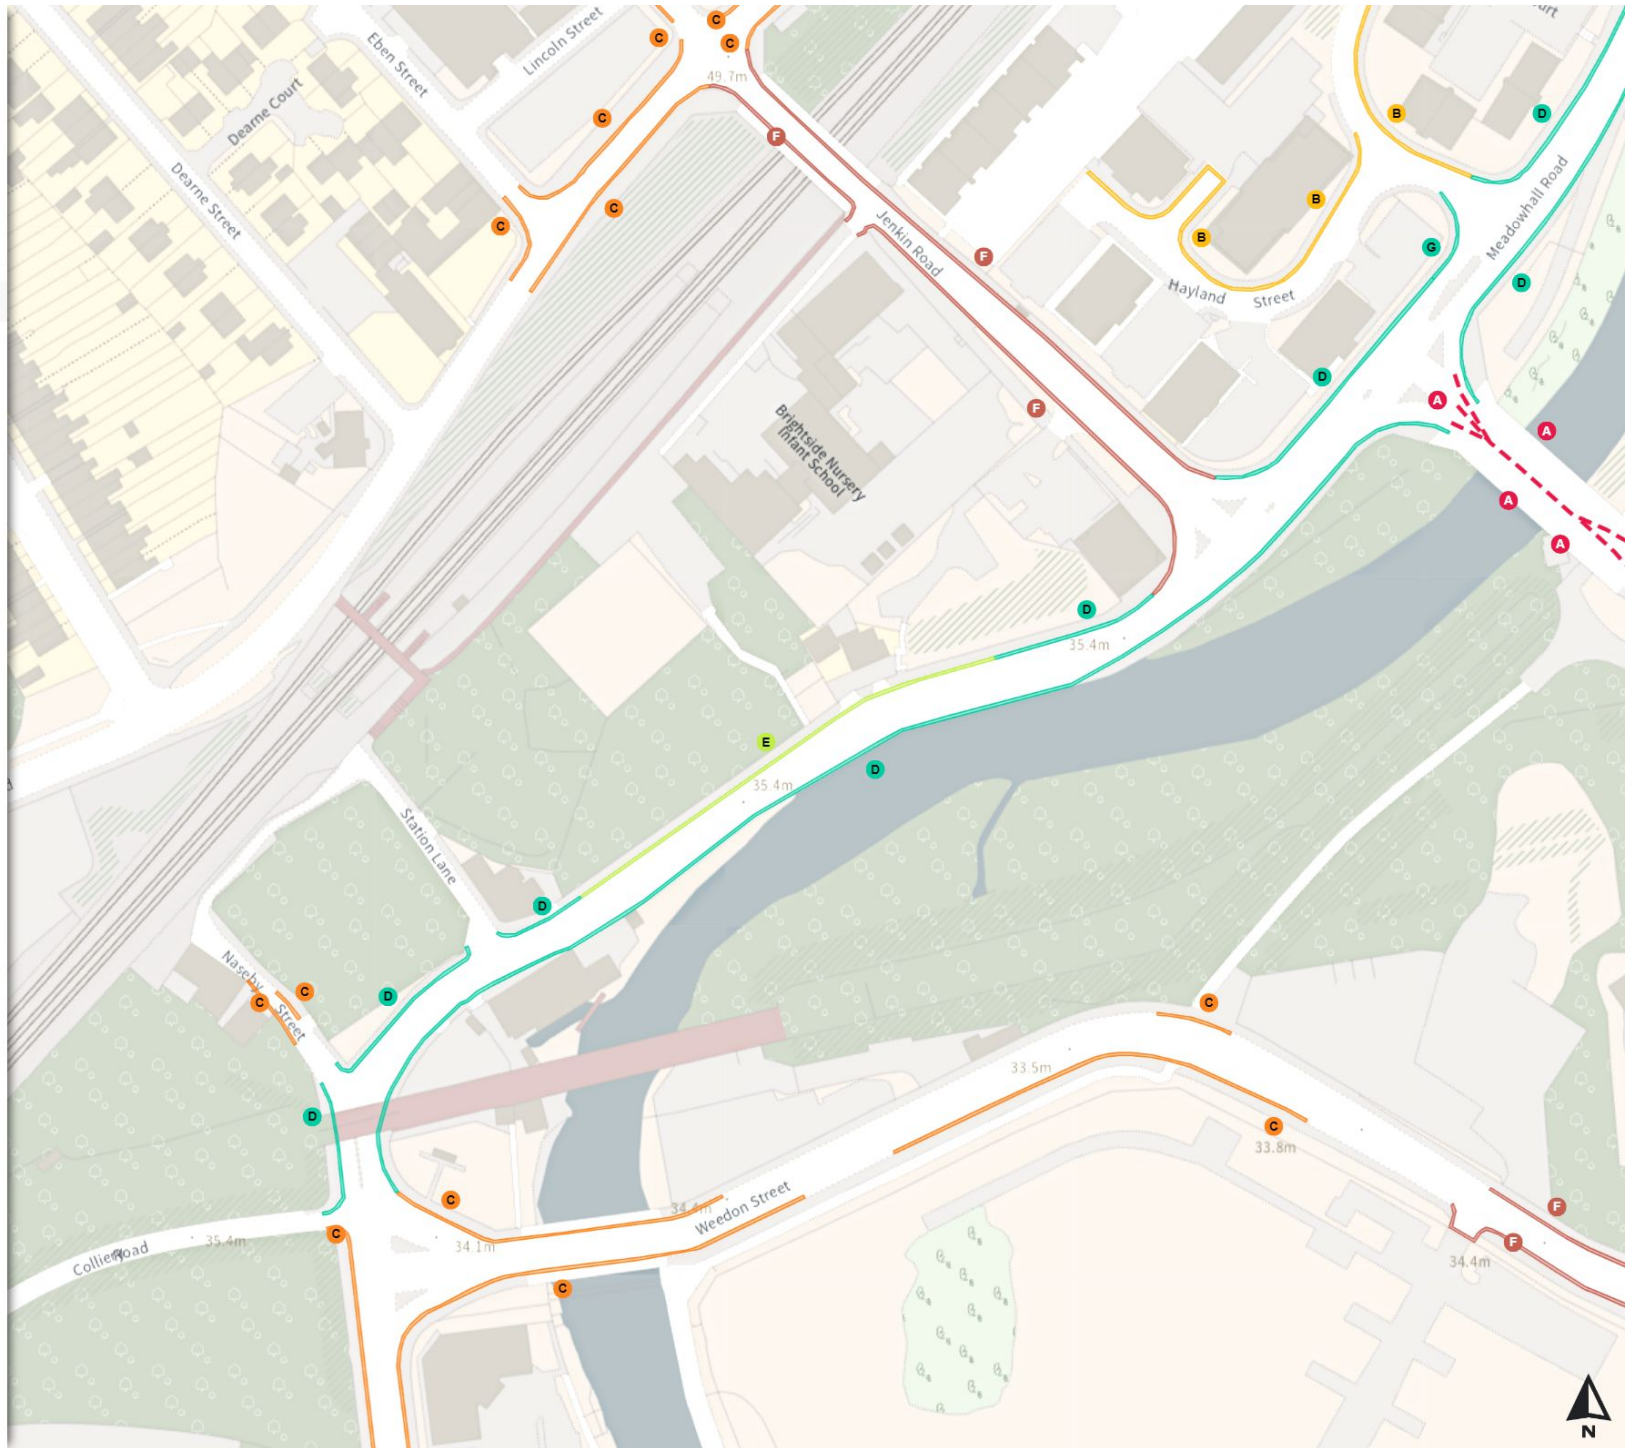

No loading  
Mon-Fri 08:00-09:30 16:00-18:30

0 20 40 60m

Scale: 1:1250

North-West: 438372.669, 390787.348  
South-East: 438798.46, 390413.876

© Crown copyright and database rights 2024 Ordnance Survey.  
You are not permitted to copy, sub-license, distribute or sell any of this data to third parties in any form. Licence number 100018816