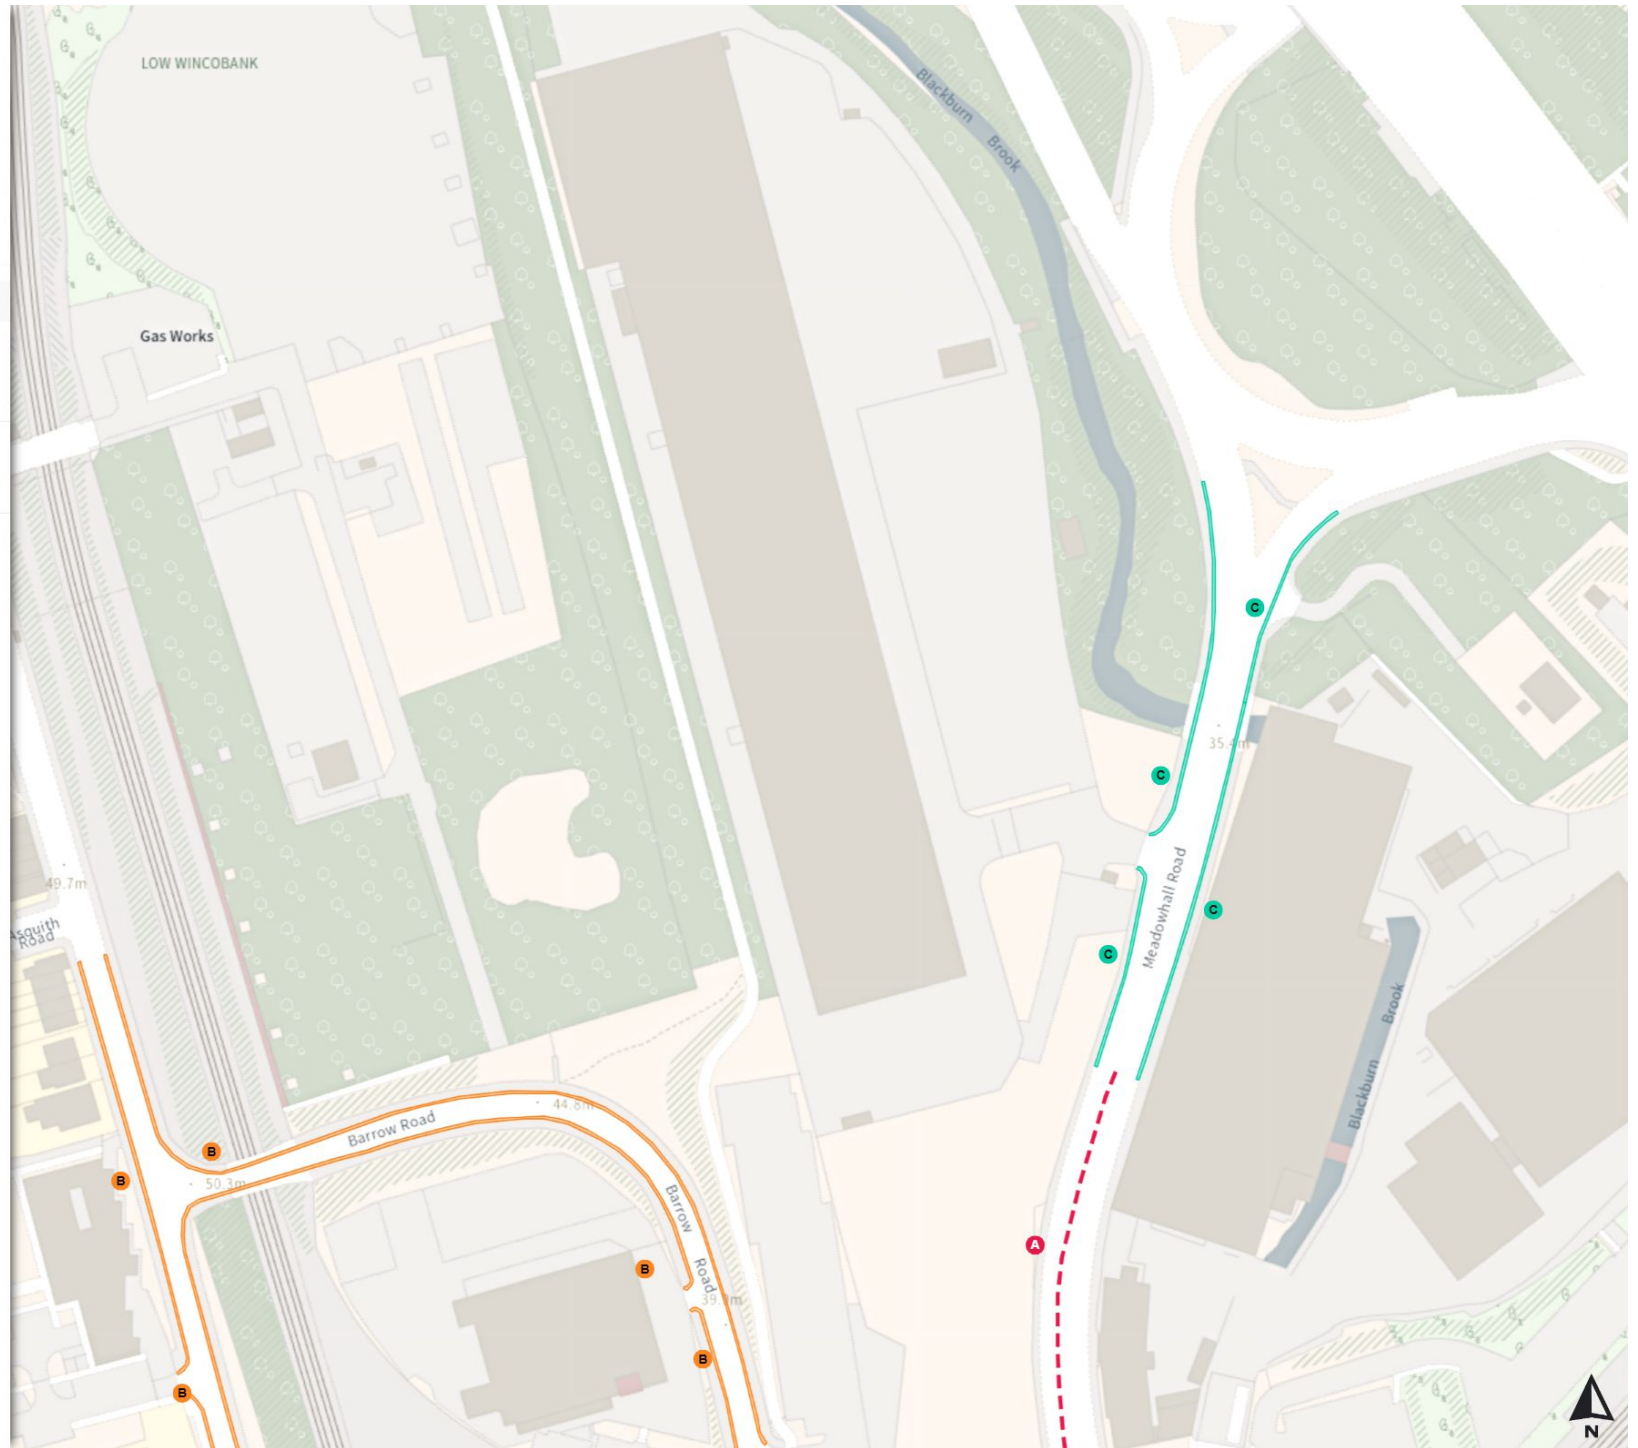

THE SHEFFIELD CITY COUNCIL (STOPPING RESTRICTIONS, WAITING RESTRICTIONS, LOADING RESTRICTIONS & PARKING PLACES) (MAP SCHEDULE) ORDER 2024

Map 116 of 794

Added

- Clearway
- A At all times
- No waiting at any time
- B At all times
- Shared
- C No waiting at any time
- At all times
- C No loading
- Mon-Fri 08:00-09:30 16:00-18:30

0 20 40 60m

Scale: 1:1250

North-West: 438861.391, 391899.332
South-East: 439287.122, 391525.991

© Crown copyright and database rights 2024 Ordnance Survey.
You are not permitted to copy, sub-license, distribute or sell any of this data to third parties in any form. Licence number 100018816