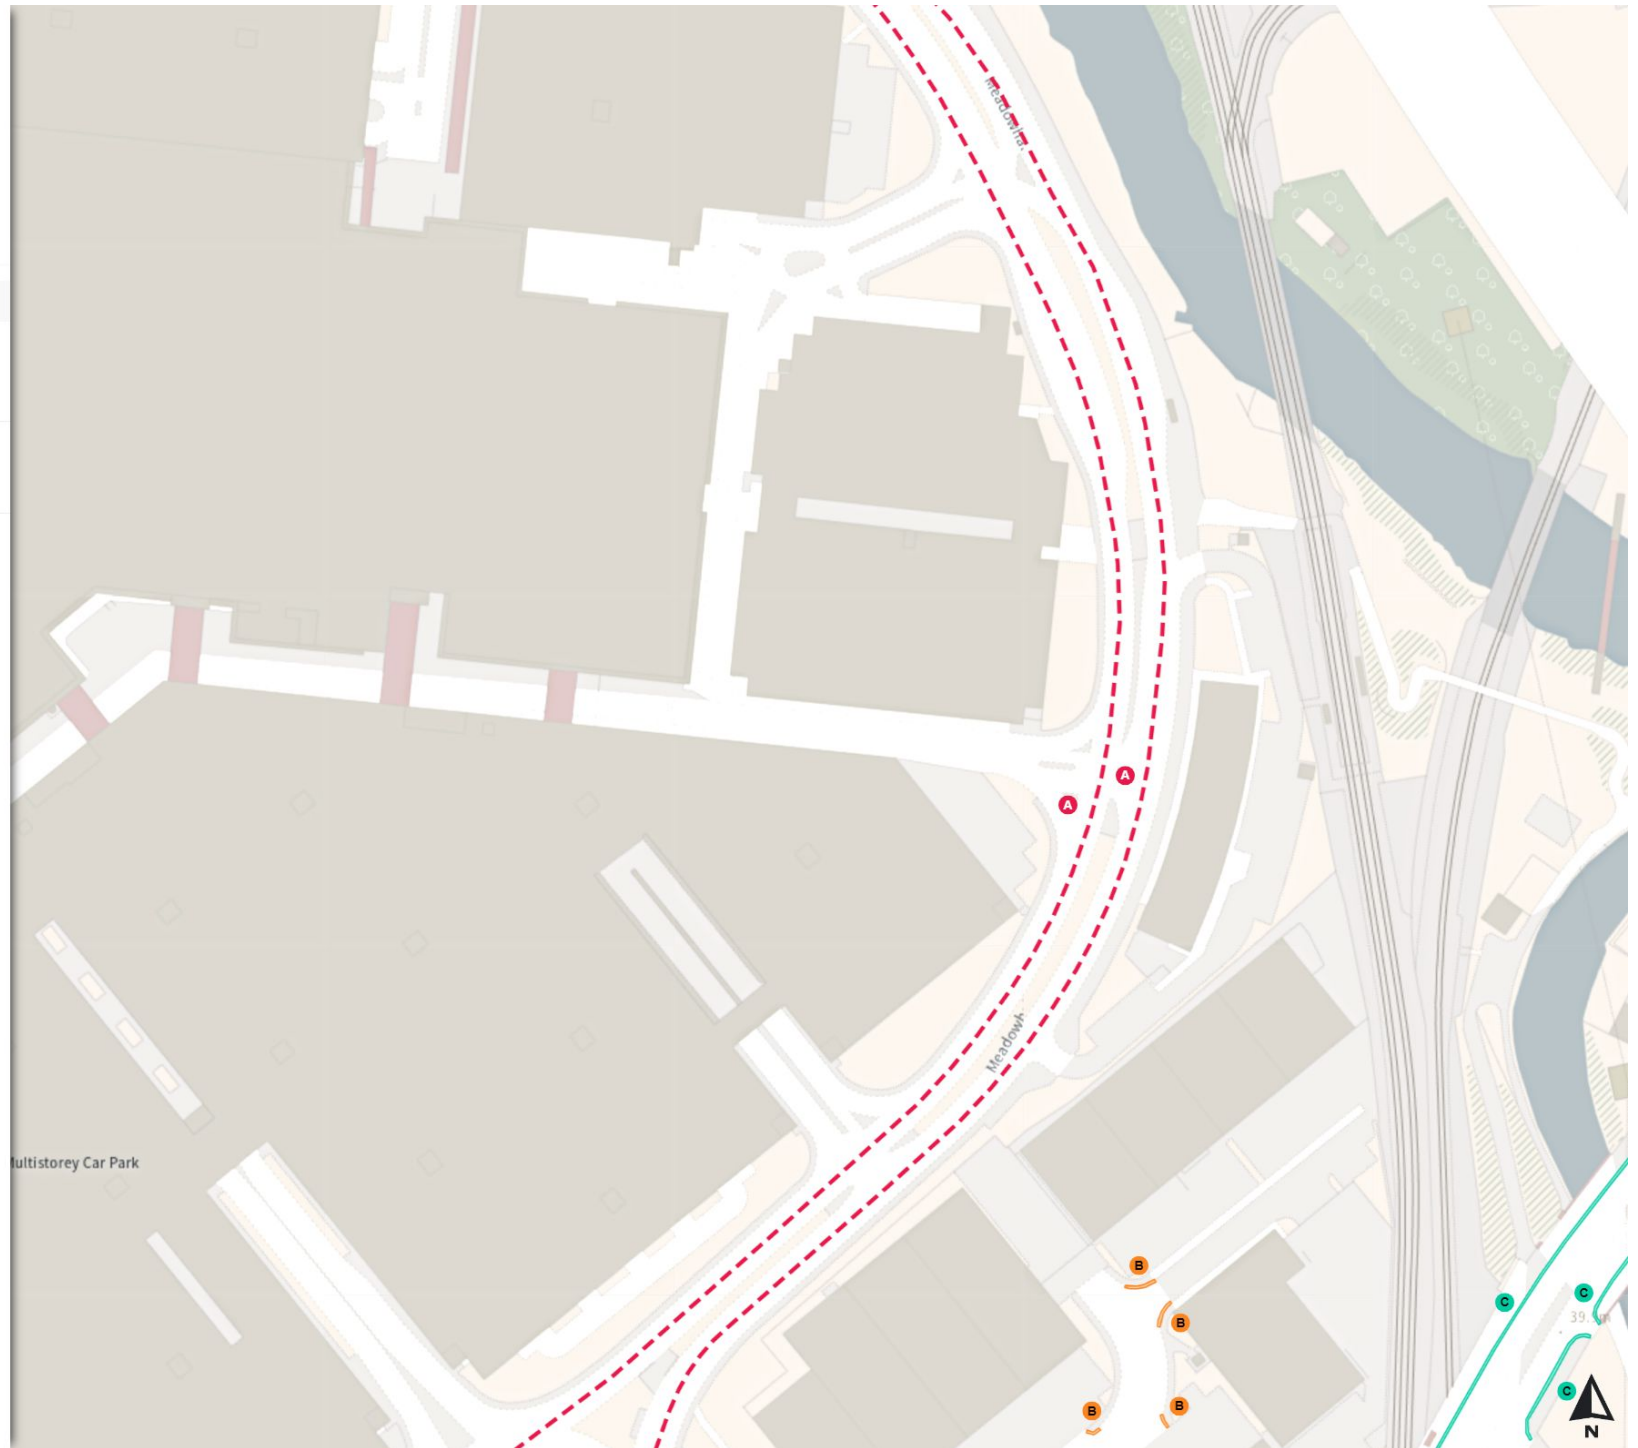

THE SHEFFIELD CITY COUNCIL (STOPPING RESTRICTIONS, WAITING RESTRICTIONS, LOADING RESTRICTIONS & PARKING PLACES) (MAP SCHEDULE) ORDER 2024

Map 152 of 794

Added

- Clearway
- At all times
- No waiting at any time
- At all times
- Shared
- No waiting at any time
- At all times
- No loading
- Mon-Fri 07:30-09:30 16:00-18:30

0 20 40 60m

Scale: 1:1250

North-West: 439296.528, 391164.317
South-East: 439722.359, 390790.957

© Crown copyright and database rights 2024 Ordnance Survey.
You are not permitted to copy, sub-license, distribute or sell any of this data to third parties in any form. Licence number 100018816