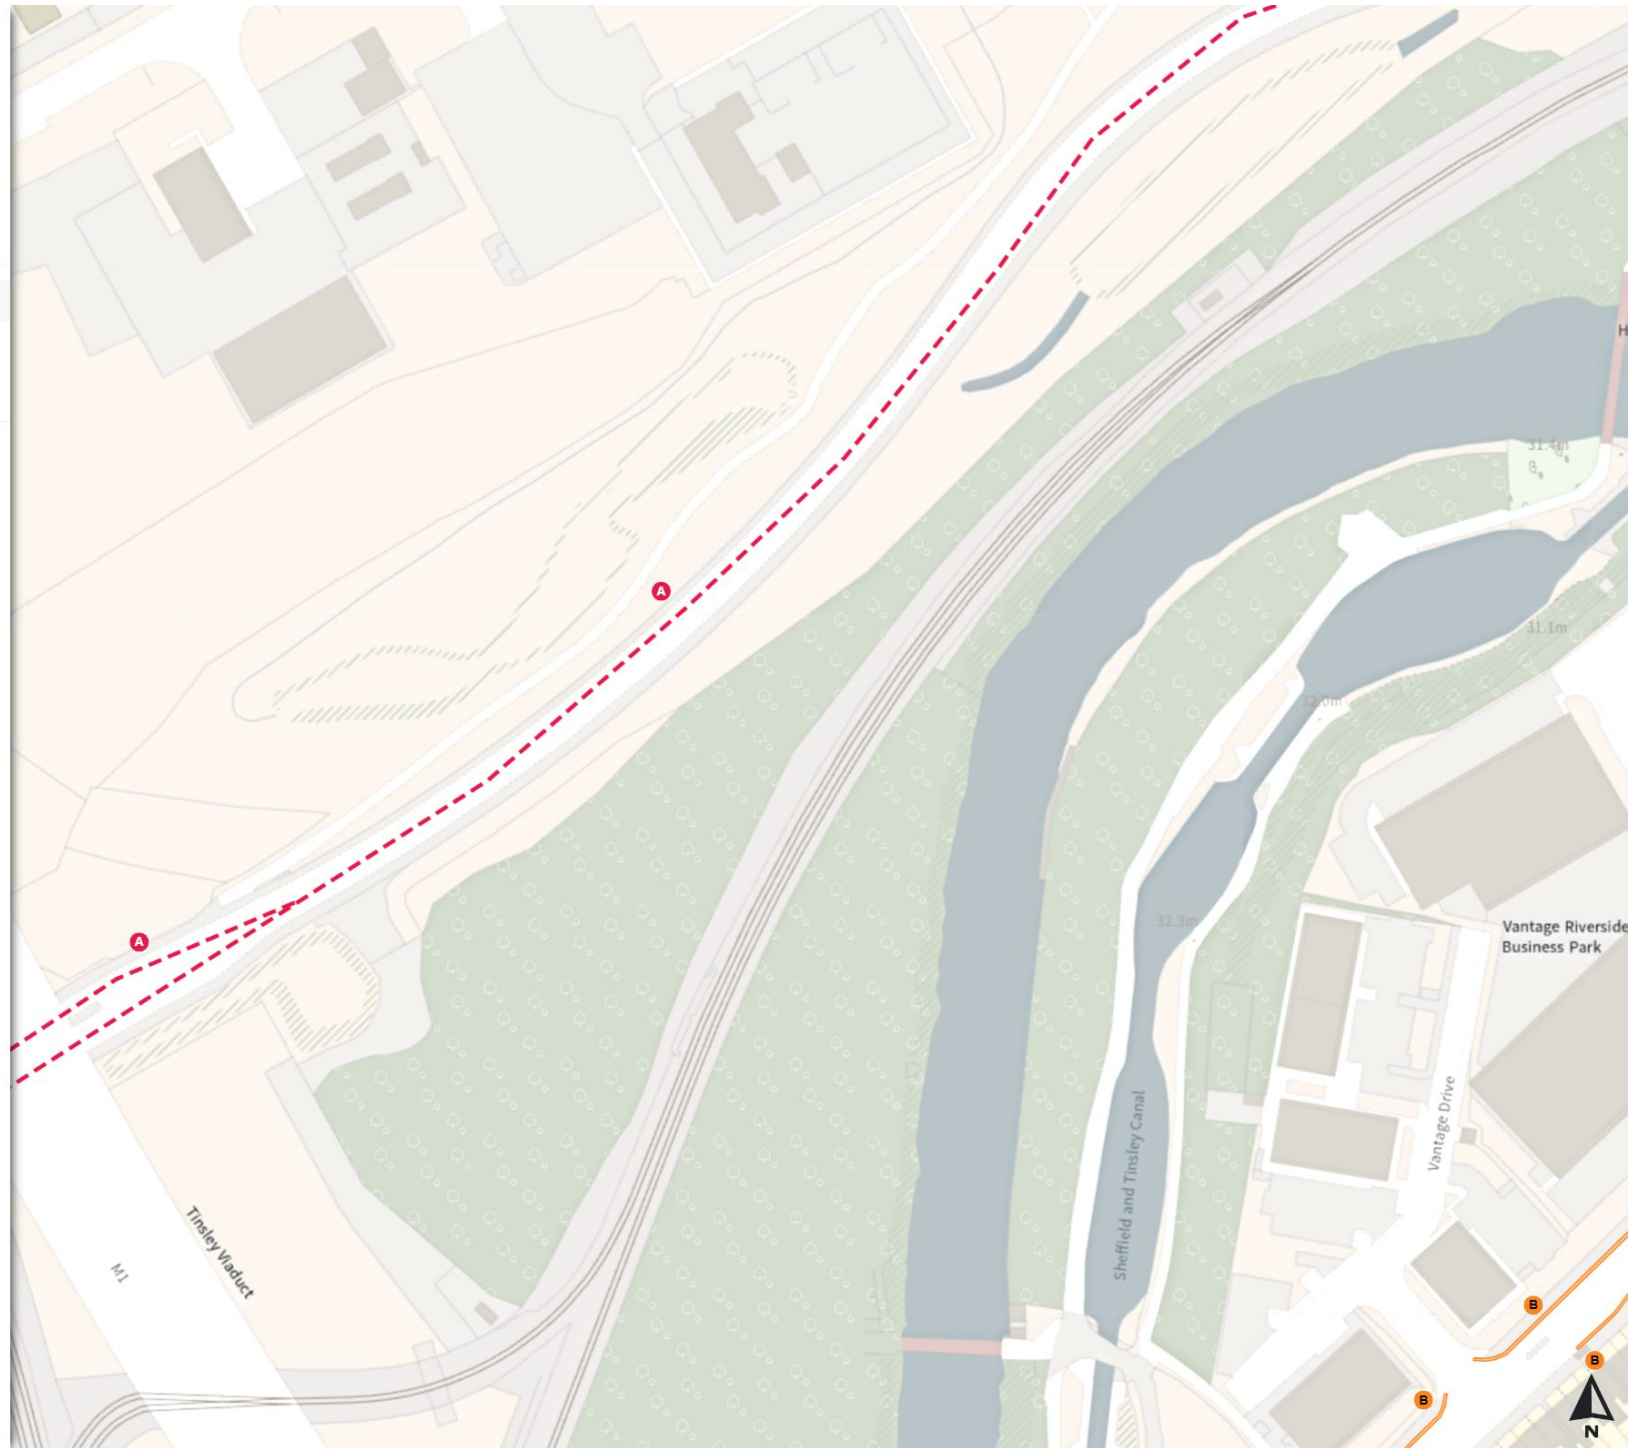

THE SHEFFIELD CITY COUNCIL (STOPPING RESTRICTIONS, WAITING RESTRICTIONS, LOADING RESTRICTIONS & PARKING PLACES) (MAP SCHEDULE) ORDER 2024

Map 134 of 794

Added

- Clearway
- At all times
- No waiting at any time
- At all times

0 20 40 60m

Scale: 1:1250

North-West: 439601.33, 391536.066
South-East: 440027.152, 391162.762

© Crown copyright and database rights 2024 Ordnance Survey.
You are not permitted to copy, sub-license, distribute or sell any of this data to third parties in any form. Licence number 100018816