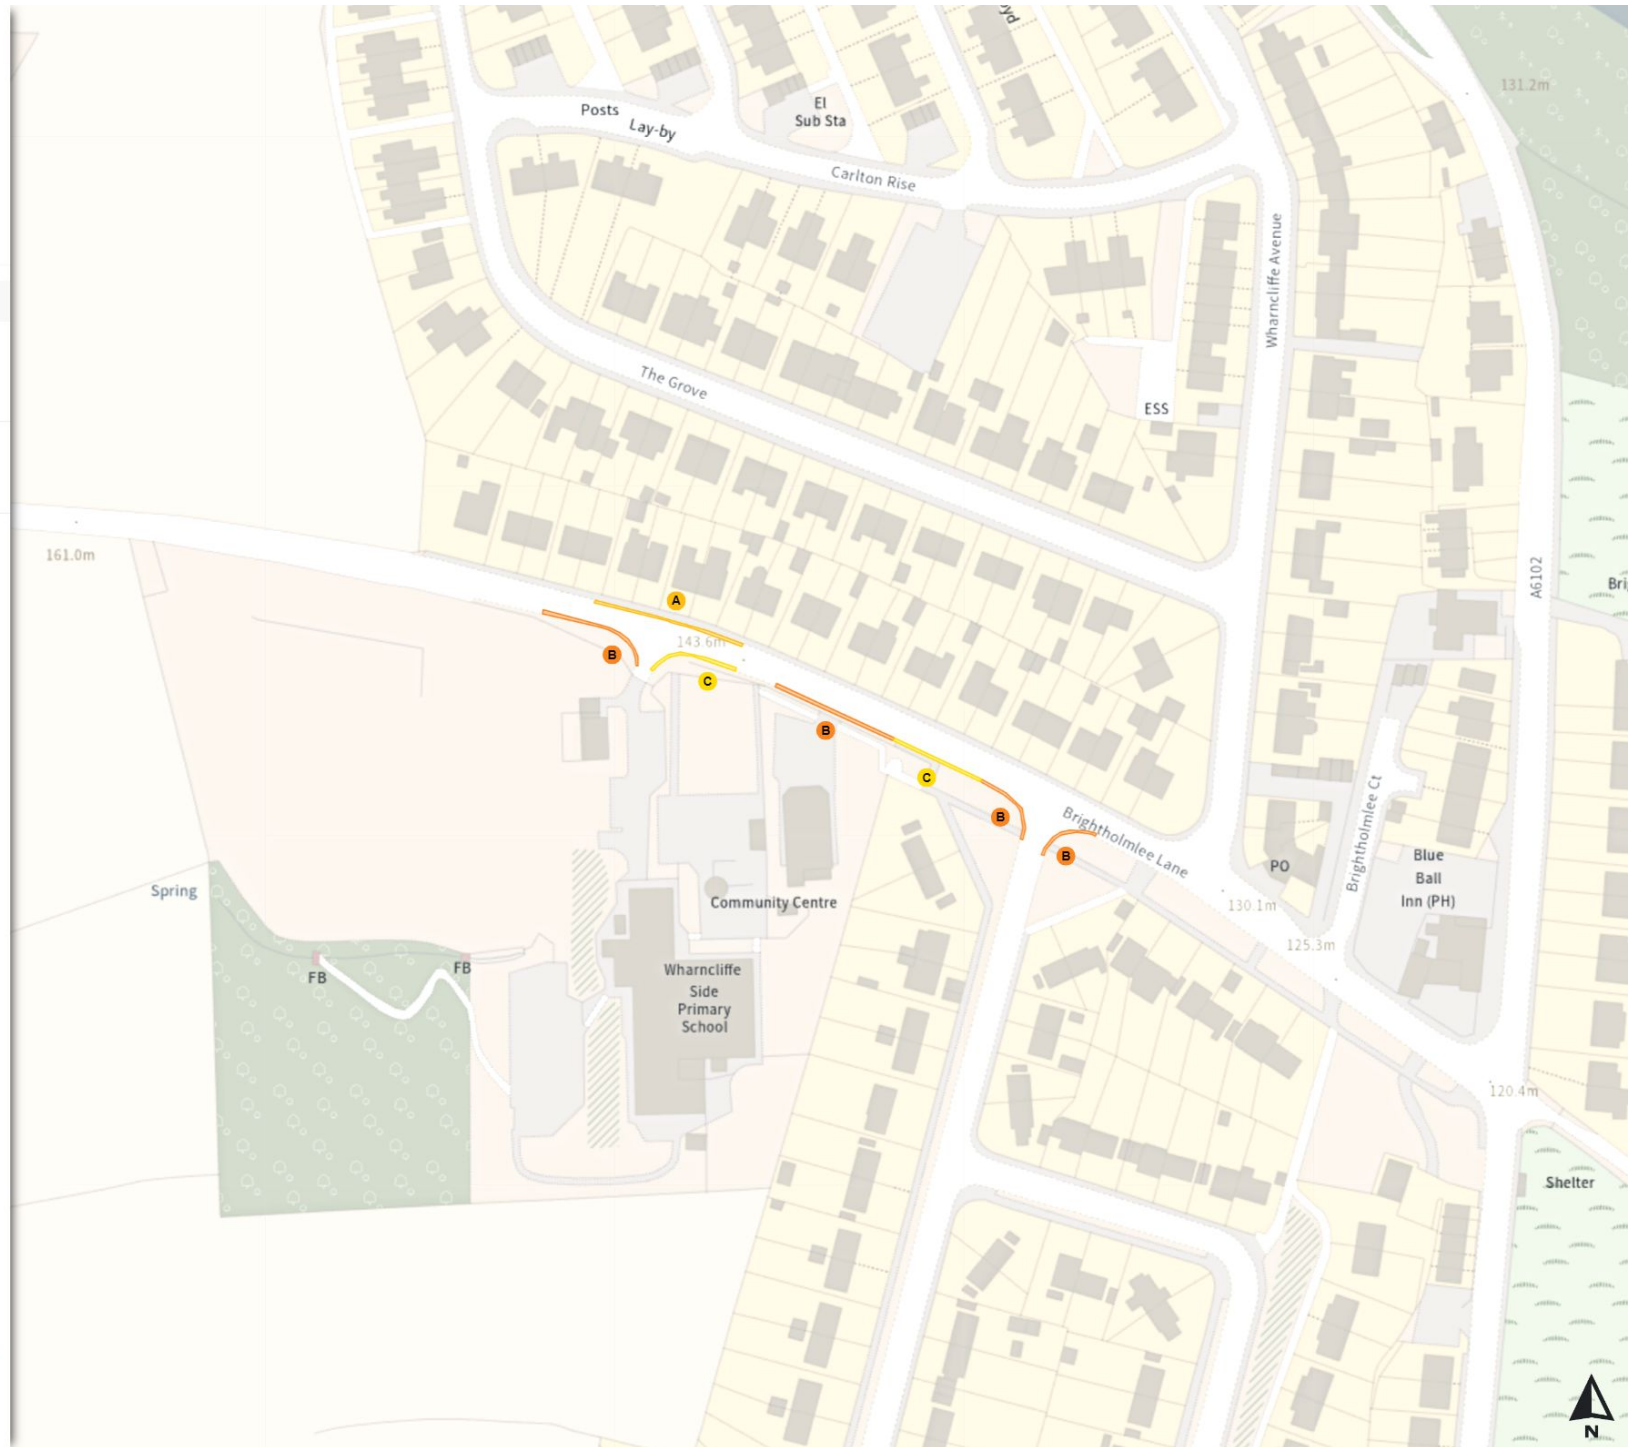

THE SHEFFIELD CITY COUNCIL (STOPPING RESTRICTIONS, WAITING RESTRICTIONS, LOADING RESTRICTIONS & PARKING PLACES) (MAP SCHEDULE) ORDER 2024

Map 39 of 794

Added

- No waiting
- A Mon-Fri 08:00-09:30 14:30-16:00
- No waiting at any time
- B At all times
- Prohibition of stopping on school entrance markings
- C At all times

0 20 40 60m

Scale: 1:1250

North-West: 429429.084, 395160.458
South-East: 429853.772, 394786.539

© Crown copyright and database rights 2024 Ordnance Survey.
You are not permitted to copy, sub-license, distribute or sell any of this data to third parties in any form. Licence number 100018816