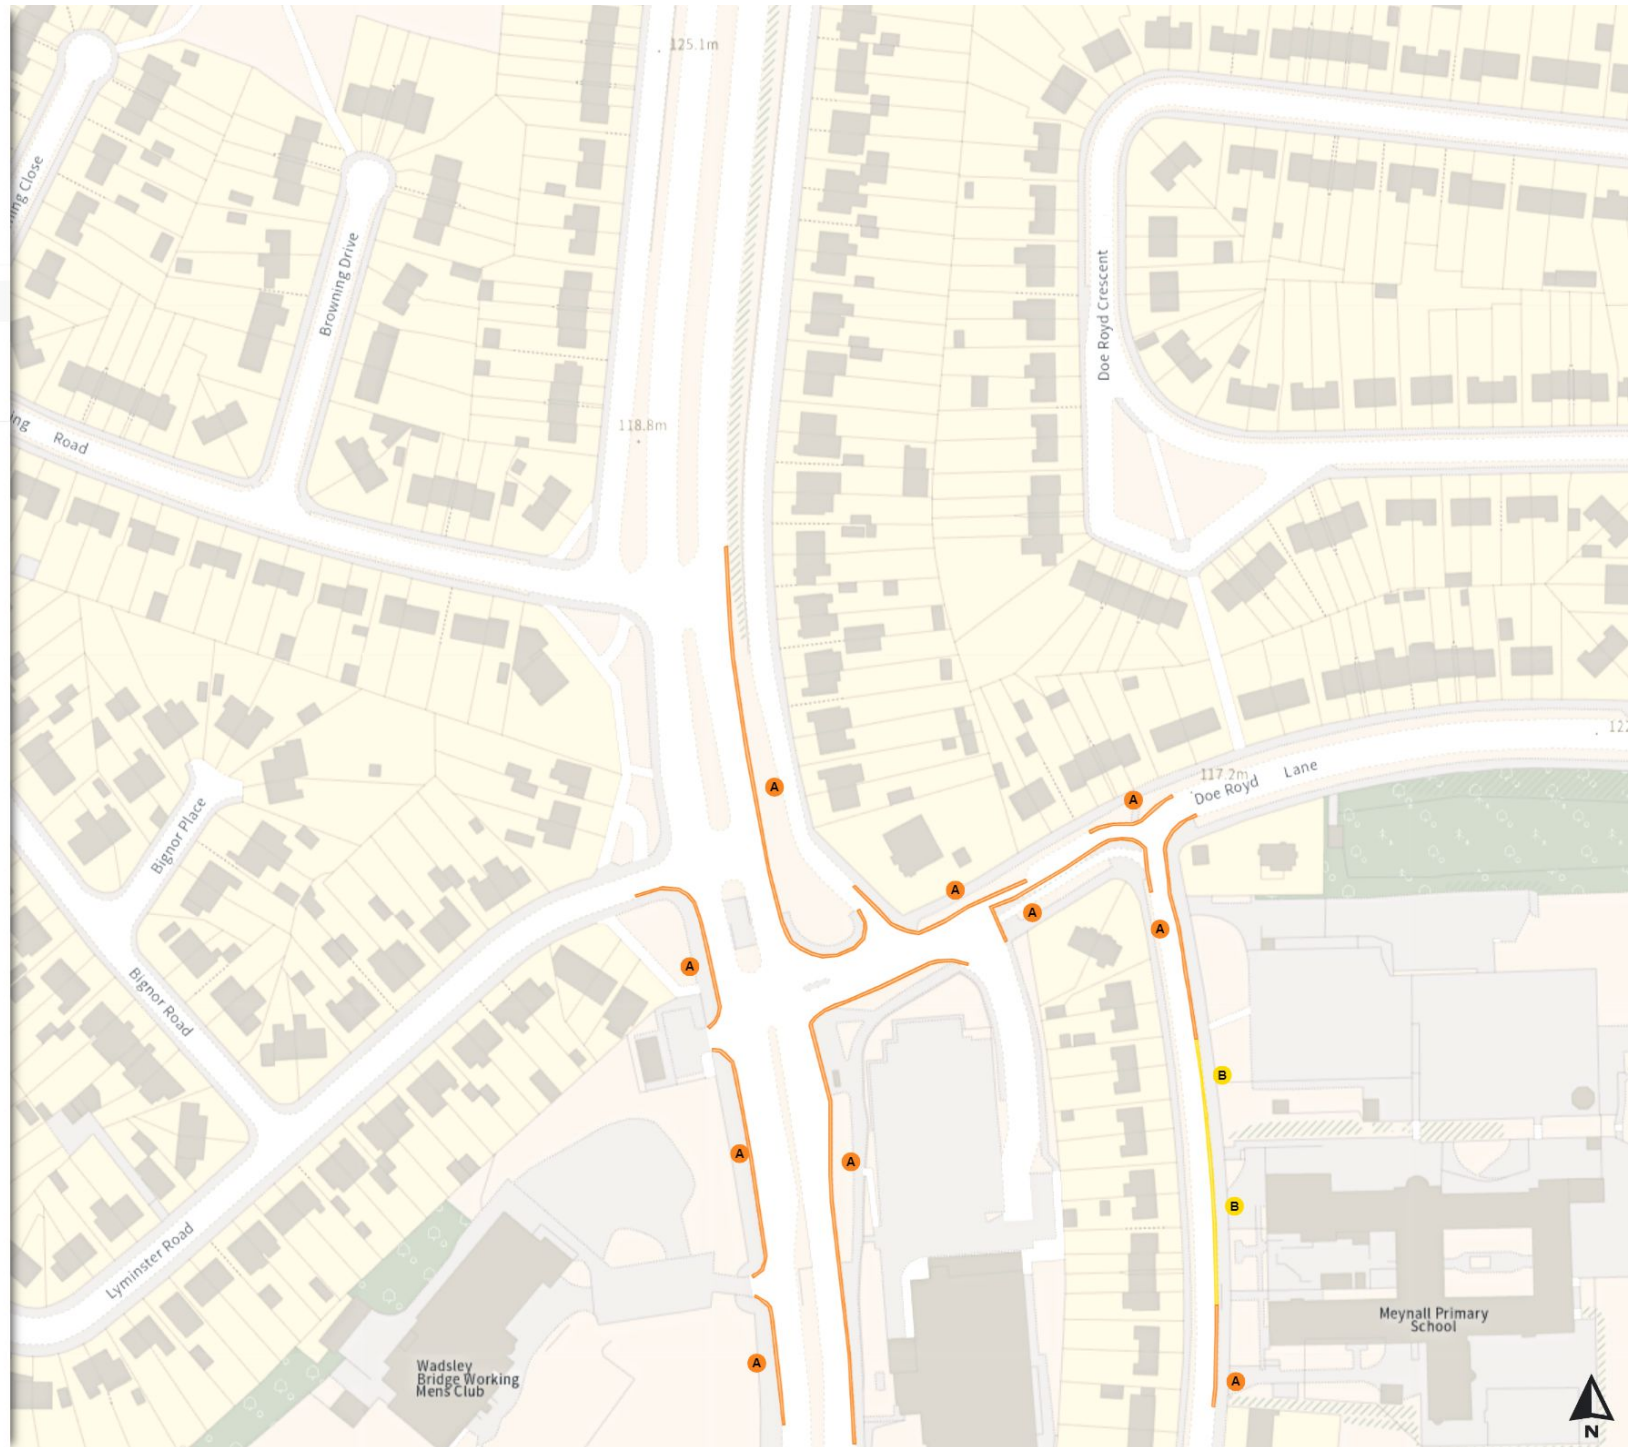

THE SHEFFIELD CITY COUNCIL (STOPPING RESTRICTIONS, WAITING RESTRICTIONS, LOADING RESTRICTIONS & PARKING PLACES) (MAP SCHEDULE) ORDER 2024

Map 92 of 794

Added

- No waiting at any time
- At all times
- Prohibition of stopping on school entrance markings
- At all times