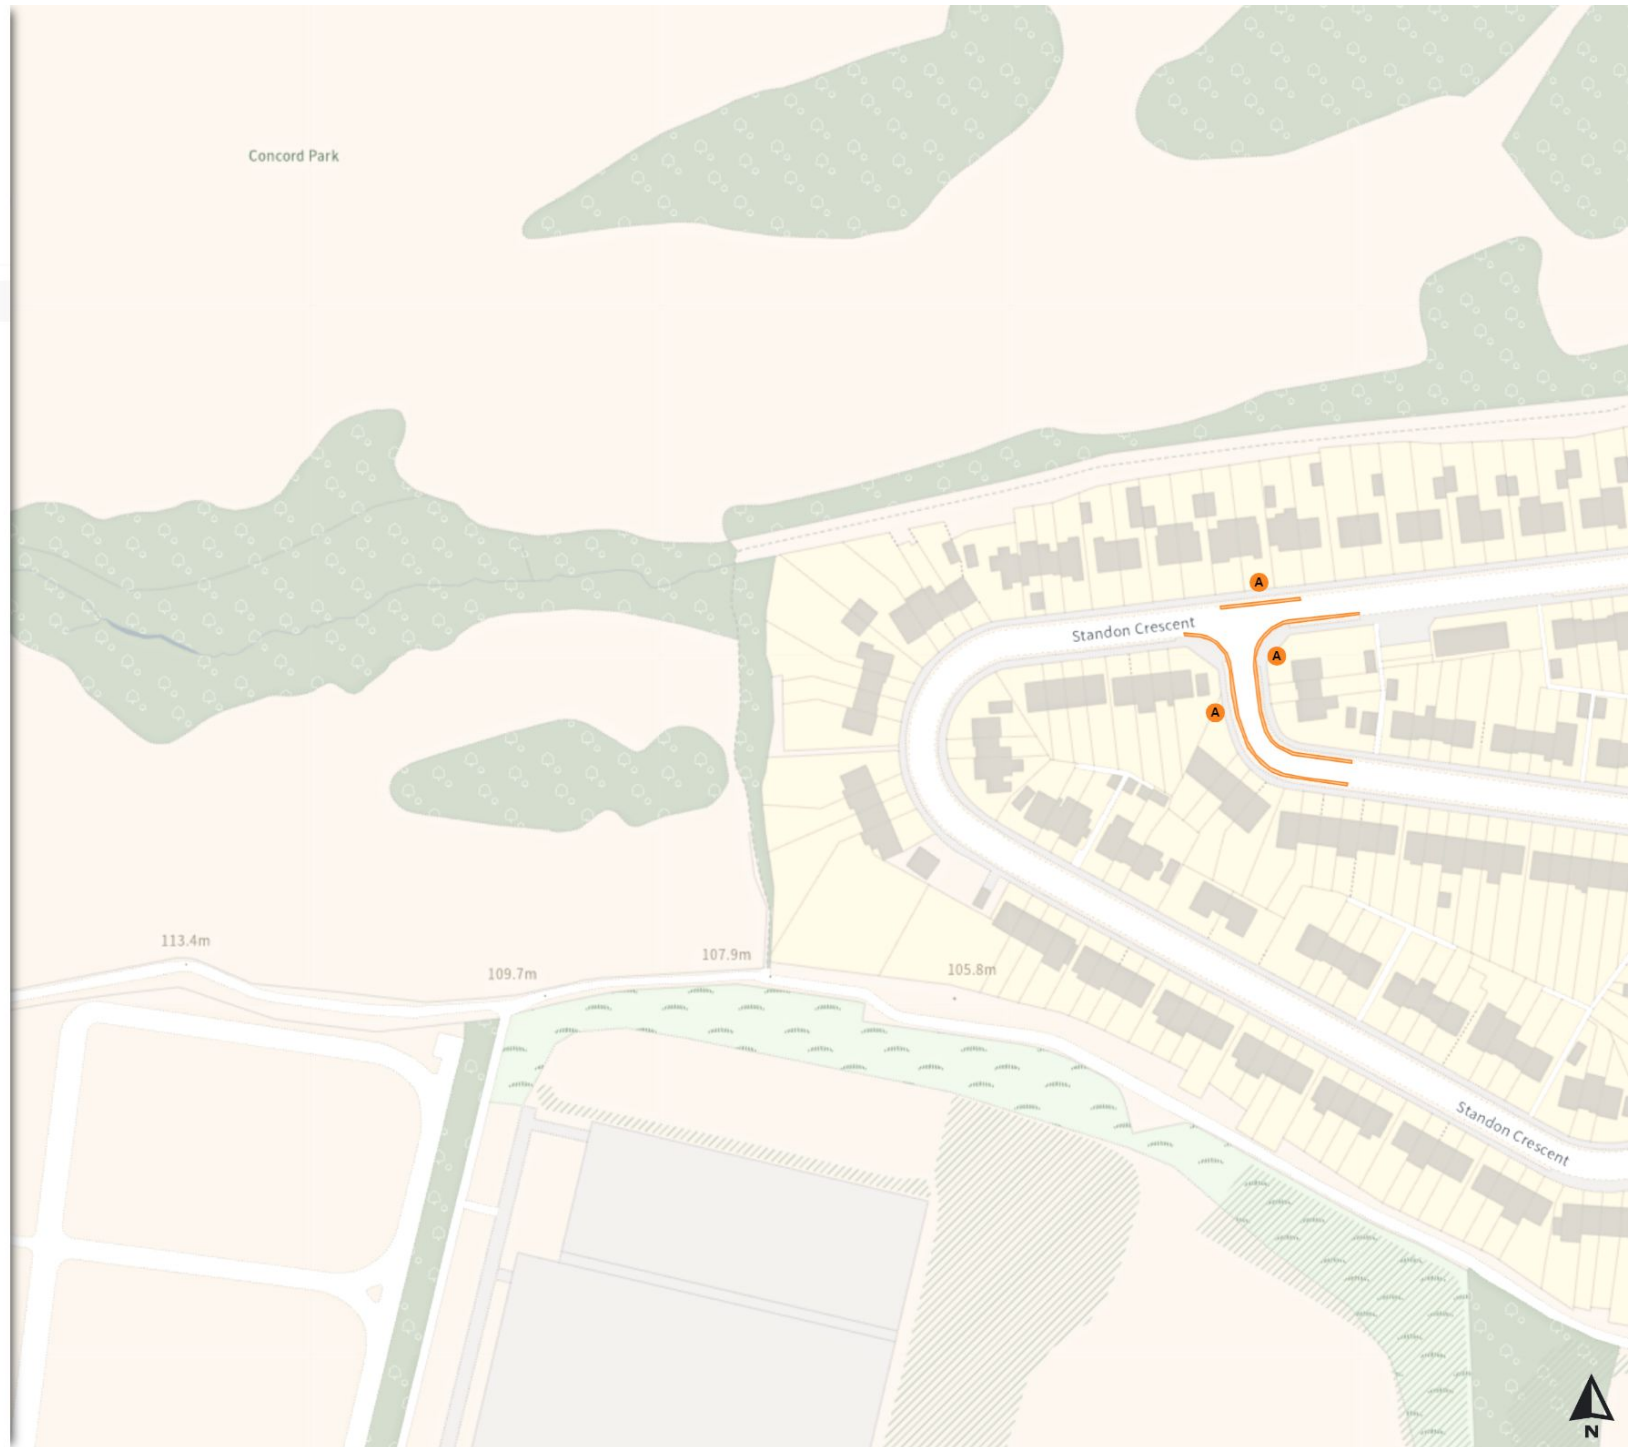

THE SHEFFIELD CITY COUNCIL (STOPPING
RESTRICTIONS, WAITING RESTRICTIONS, LOADING
RESTRICTIONS & PARKING PLACES) (MAP SCHEDULE)
ORDER 2024

Map 97 of 794

Added

No waiting at any time

At all times

0 20 40 60m

Scale: 1:1250

North-West: 437739.616, 392259.815
South-East: 438165.226, 391886.403

© Crown copyright and database rights 2024 Ordnance Survey.
You are not permitted to copy, sub-license, distribute or sell any of this
data to third parties in any form. Licence number 100018816