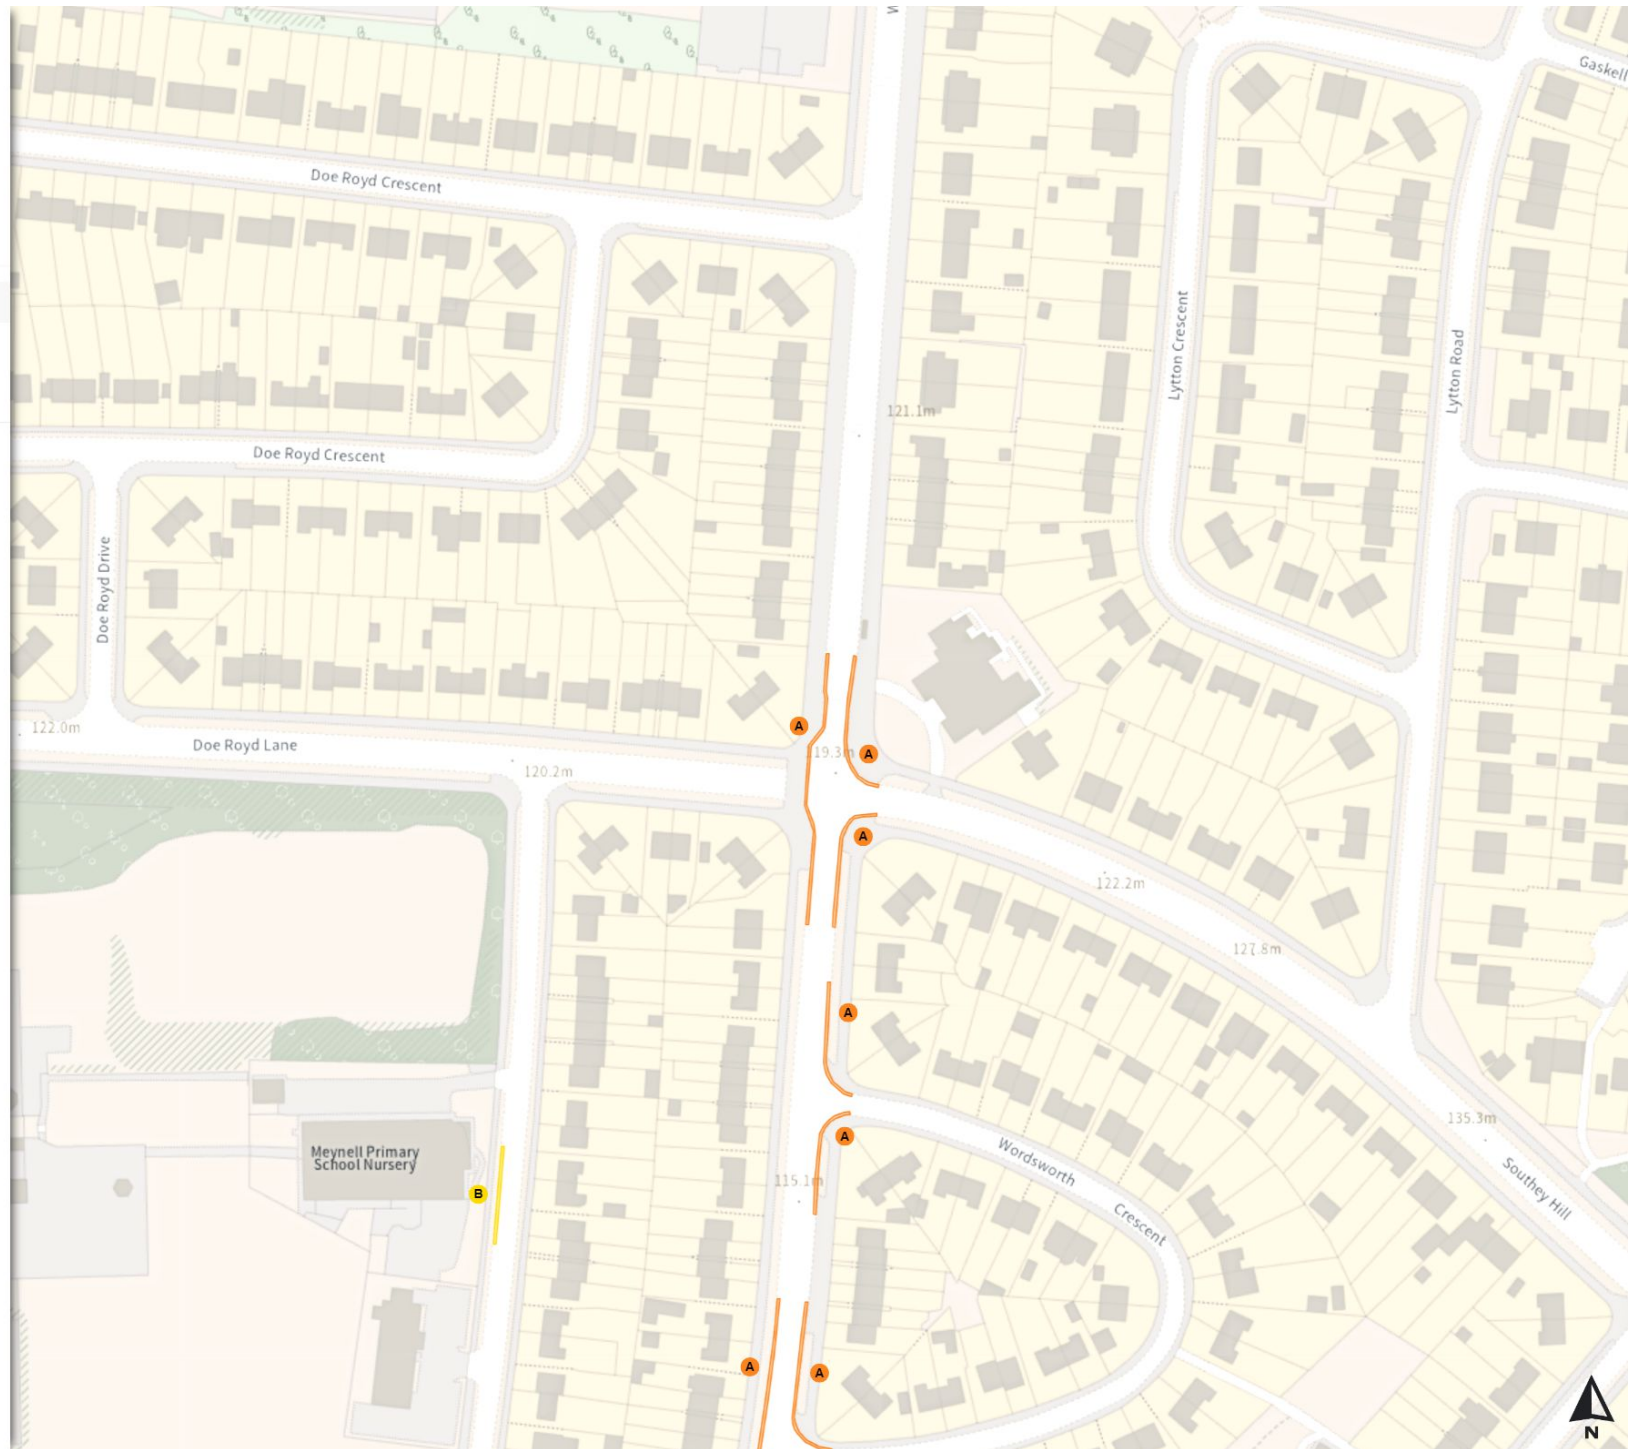

THE SHEFFIELD CITY COUNCIL (STOPPING RESTRICTIONS, WAITING RESTRICTIONS, LOADING RESTRICTIONS & PARKING PLACES) (MAP SCHEDULE) ORDER 2024

Map 93 of 794

Added

- No waiting at any time
- At all times
- Prohibition of stopping on school entrance markings
- At all times

0 20 40 60m

Scale: 1:1250

North-West: 434031.694, 392231.837
South-East: 434457.01, 391858.093

© Crown copyright and database rights 2024 Ordnance Survey.
You are not permitted to copy, sub-license, distribute or sell any of this data to third parties in any form. Licence number 100018816