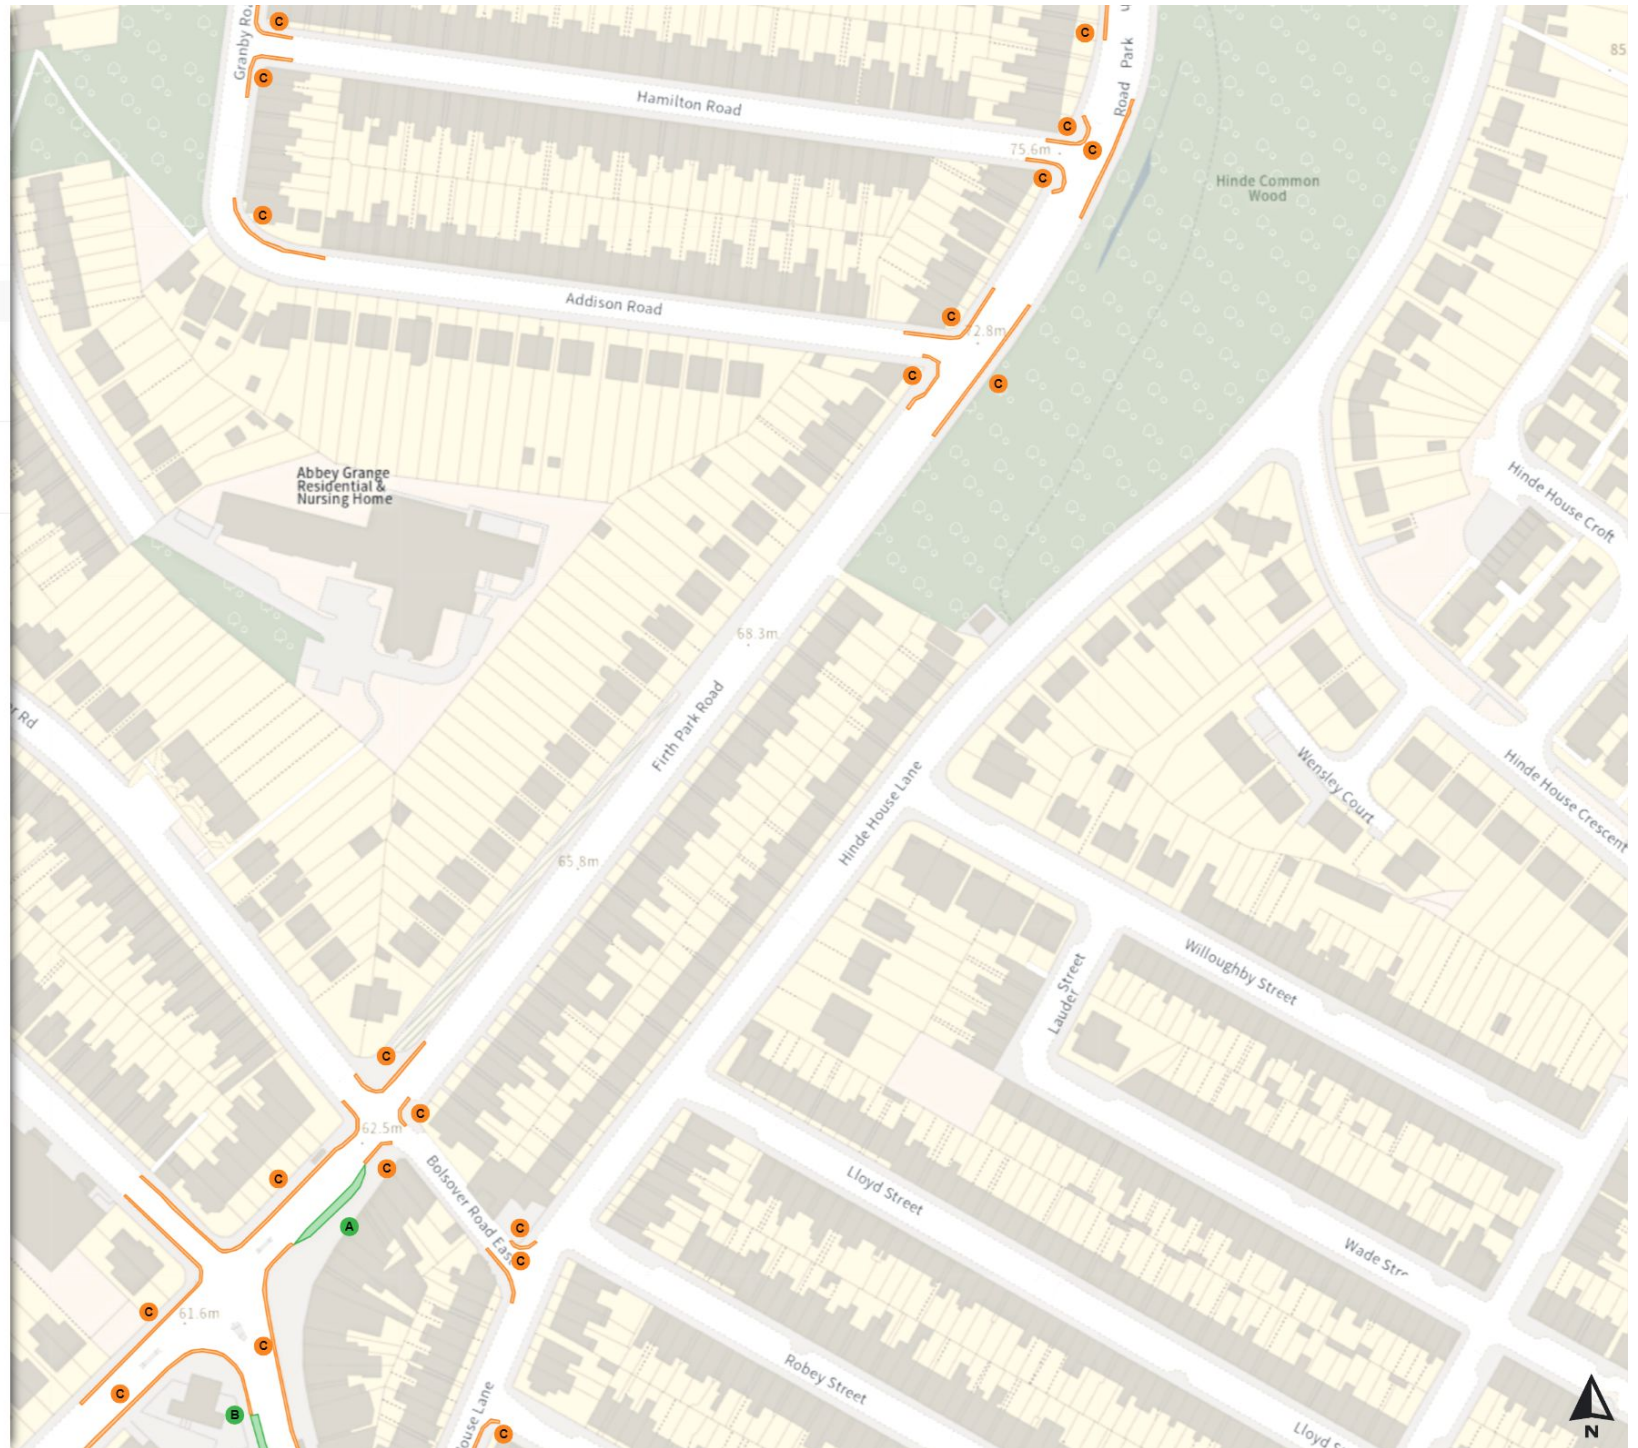

Mon-Sat 08:00-18:30 2h 2h

No waiting at any time

At all times

0 20 40 60m

Scale: 1:1250

North-West: 436724.054, 390774.337  
South-East: 437149.714, 390400.717

© Crown copyright and database rights 2024 Ordnance Survey.  
You are not permitted to copy, sub-license, distribute or sell any of this data to third parties in any form. Licence number 100018816