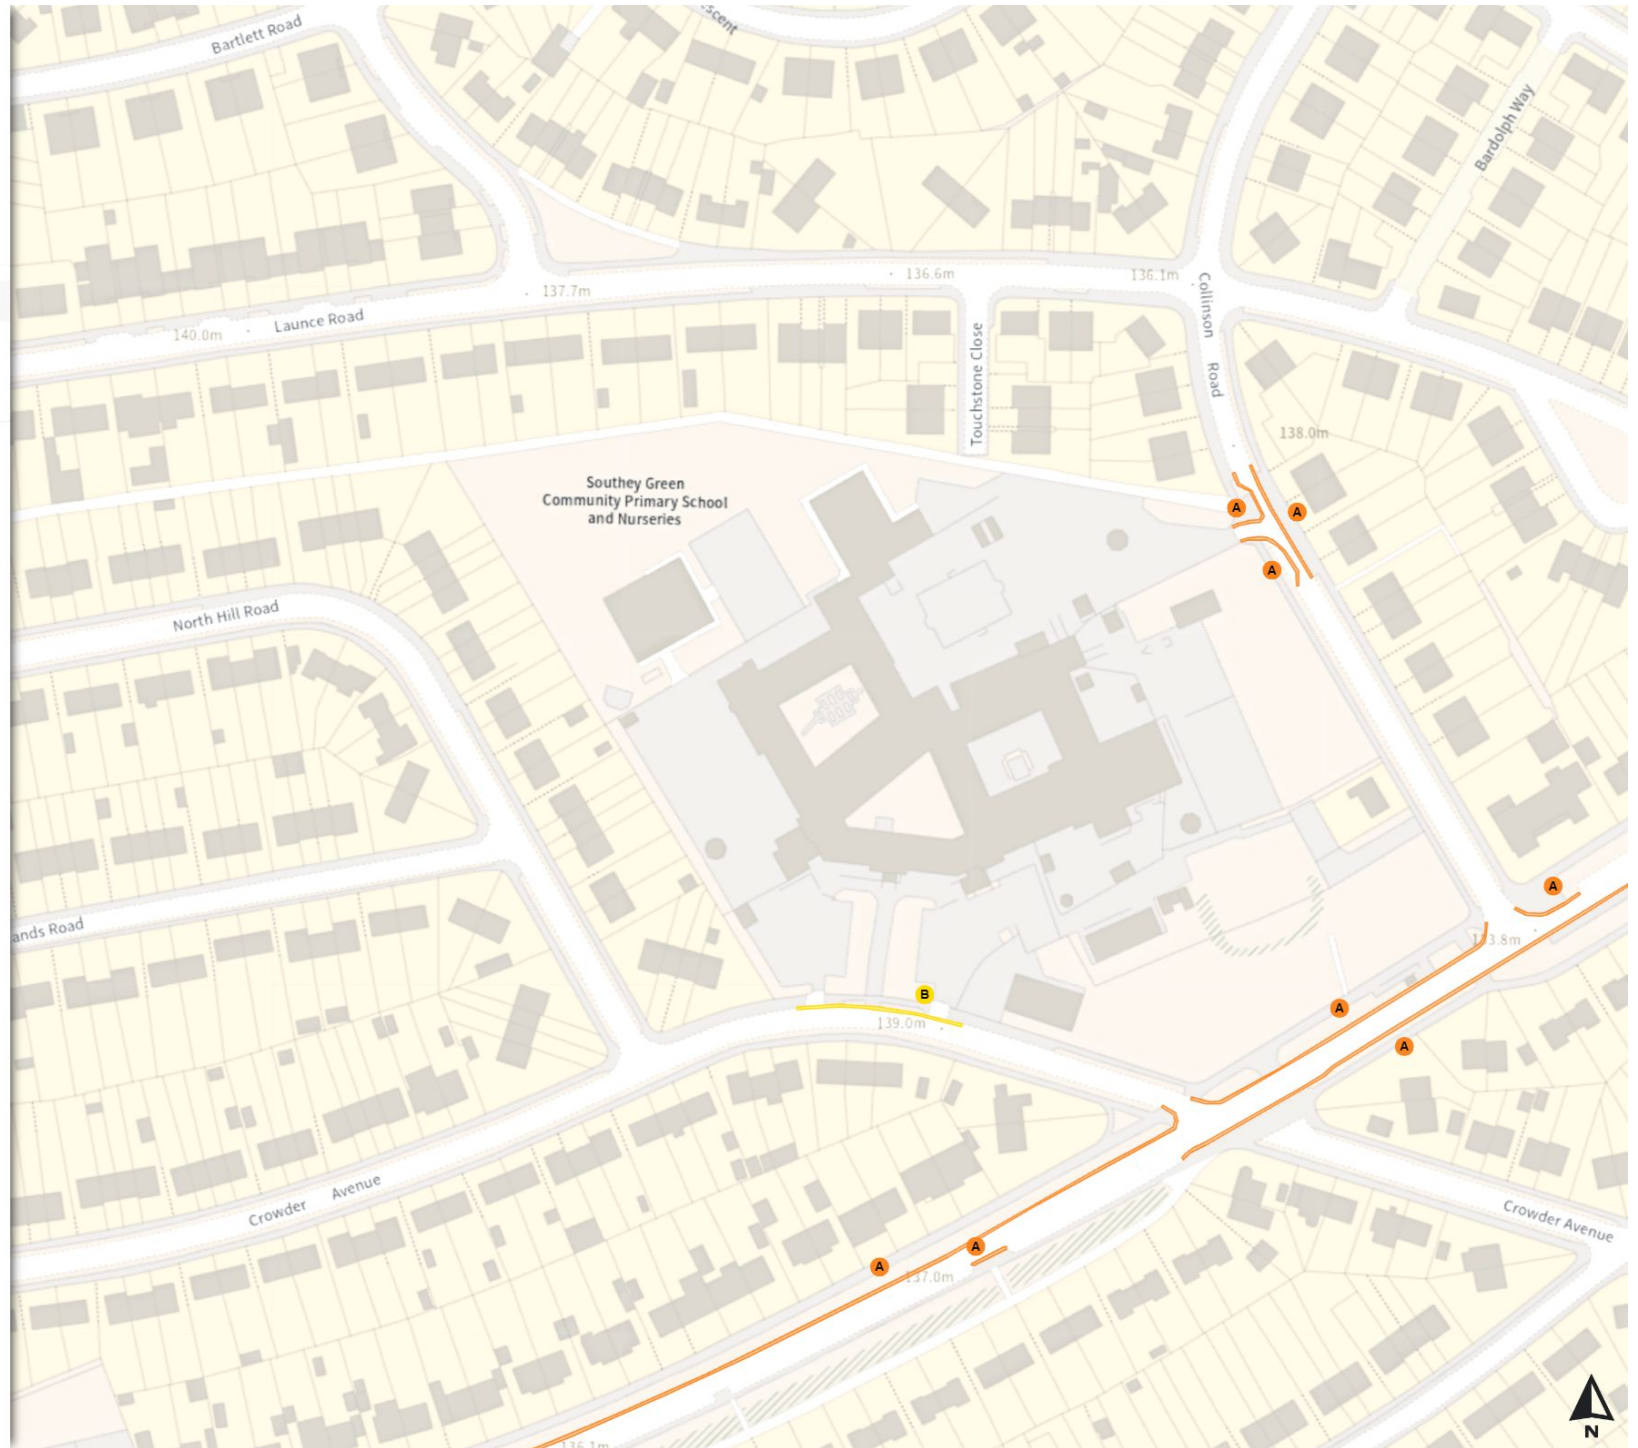

THE SHEFFIELD CITY COUNCIL (STOPPING RESTRICTIONS, WAITING RESTRICTIONS, LOADING RESTRICTIONS & PARKING PLACES) (MAP SCHEDULE) ORDER 2024

Map 106 of 794

Added

- No waiting at any time
- At all times
- Prohibition of stopping on school entrance markings
- At all times

0 20 40 60m

Scale: 1:1250

North-West: 434741.08, 391867.45
South-East: 435166.485, 391493.741

© Crown copyright and database rights 2024 Ordnance Survey.
You are not permitted to copy, sub-license, distribute or sell any of this data to third parties in any form. Licence number 100018816