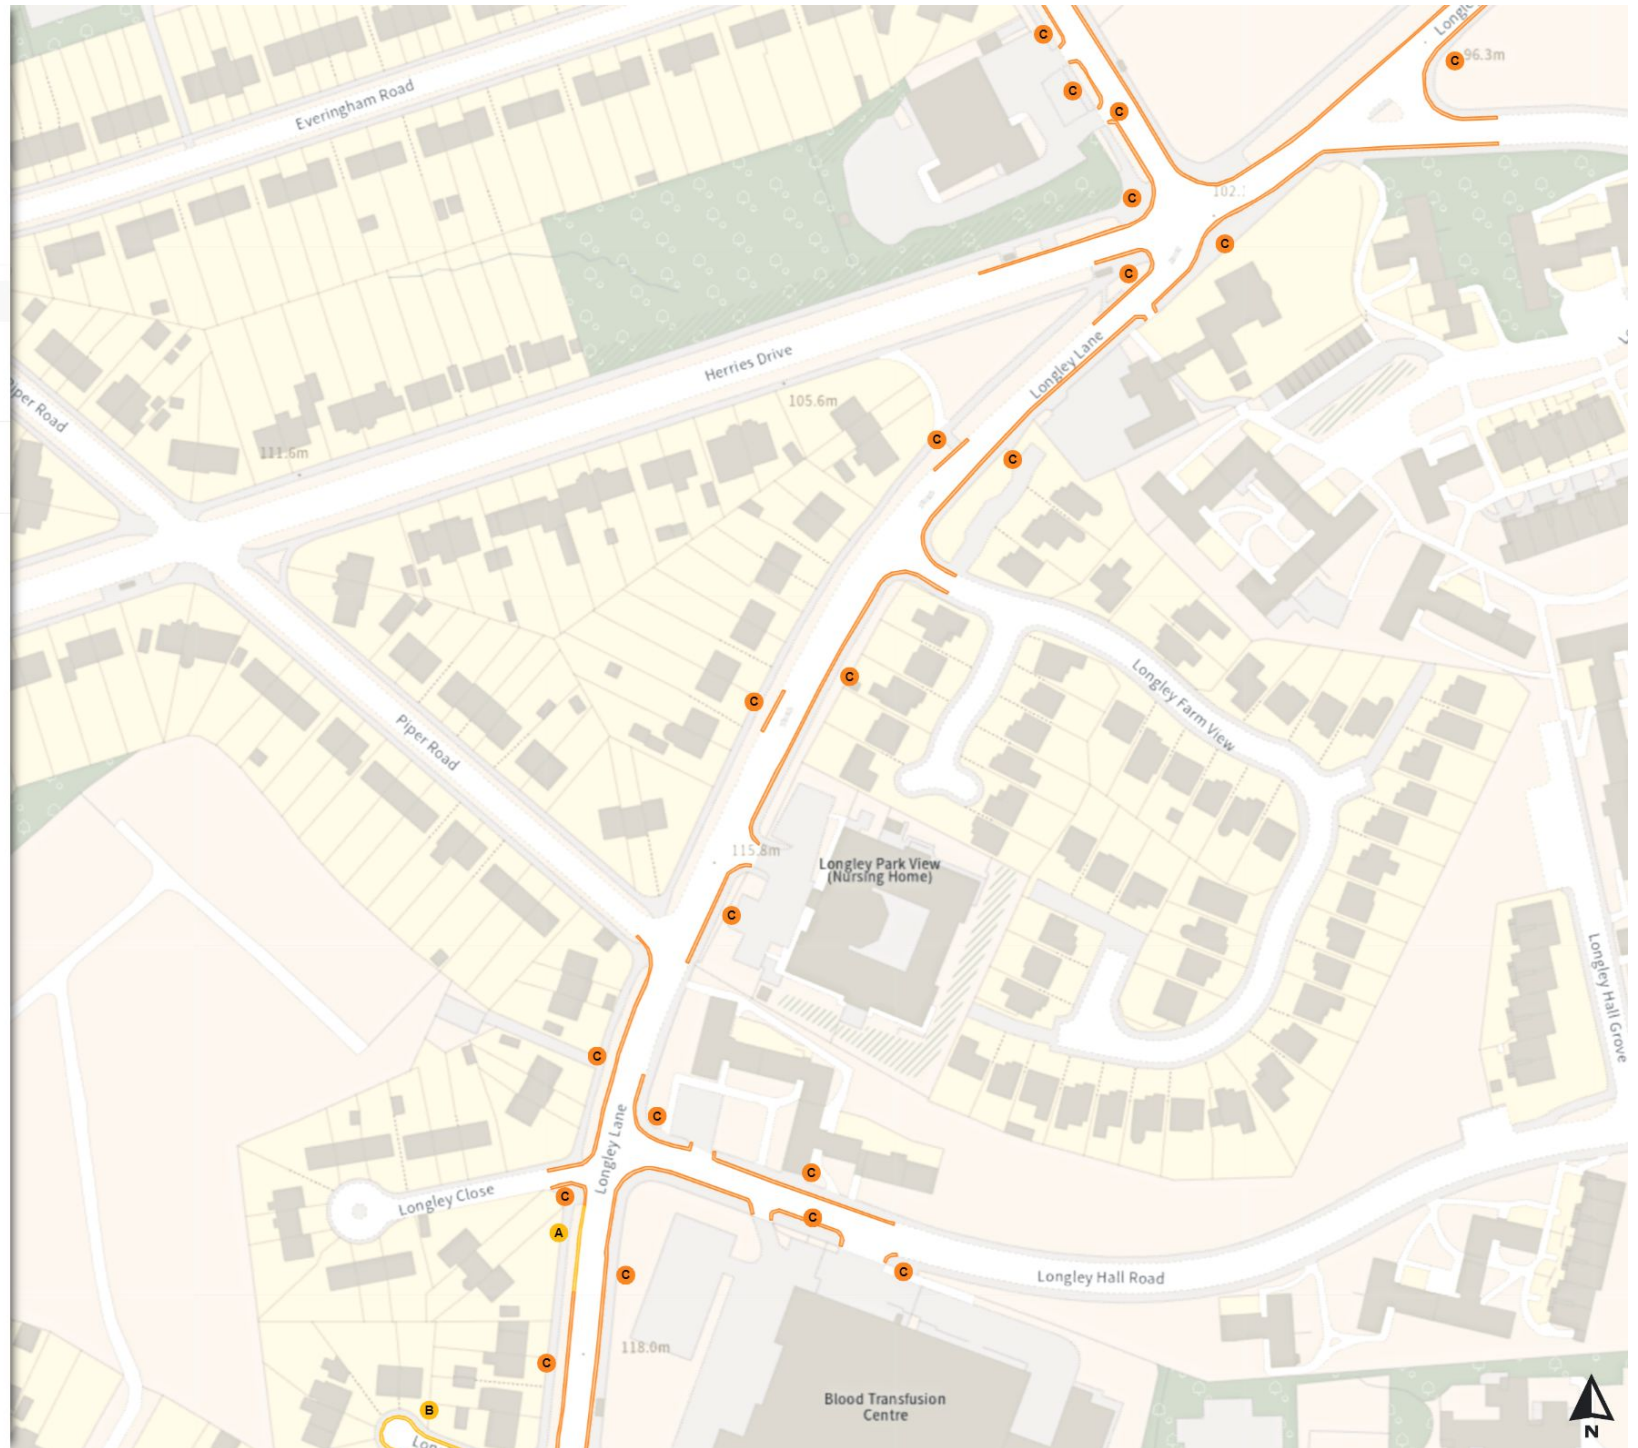

THE SHEFFIELD CITY COUNCIL (STOPPING RESTRICTIONS, WAITING RESTRICTIONS, LOADING RESTRICTIONS & PARKING PLACES) (MAP SCHEDULE) ORDER 2024

Map 144 of 794

Added

- No waiting
- Mon-Sat 08:00-18:30
- No waiting
- Mon-Fri 08:00-18:30
- No waiting at any time
- At all times

0 20 40 60m

Scale: 1:1250

North-West: 435587.744, 391135.126
South-East: 436013.281, 390761.434

© Crown copyright and database rights 2024 Ordnance Survey.
You are not permitted to copy, sub-license, distribute or sell any of this data to third parties in any form. Licence number 100018816