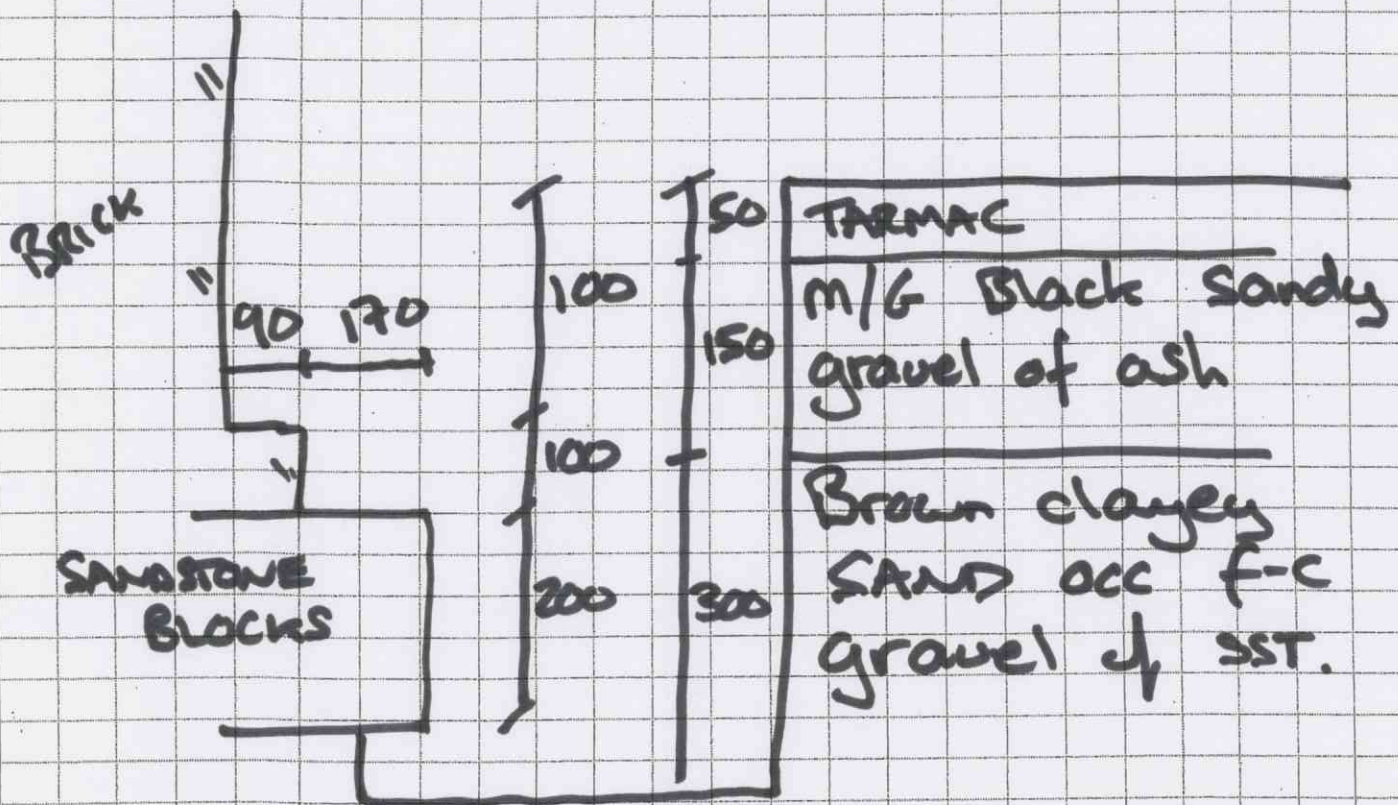

CALCULATION SHEET	CLIENT:	SCALE not to scale	JOB N°.	DATE:
Pages -- Calculations by:	LOCATION: ROSE GARDEN CAFE SHEFFIELD			8/12/22
Arc Environmental Ltd TEL: 0191 378 6380 FAX: 0191 378 0494	TP01		22-1030	

BOF @ 0.40m

TP @ 0.50m

OTD

CALCULATION SHEET	CLIENT:	SCALE not to scale	JOB N°.	DATE:
Pages --	LOCATION:			
Calculations by: Arc Environmental Ltd TEL: 0191 378 6380 FAX: 0191 378 0494				
				

BOF @ 0.45m (UNDERLAW BY M/G.)

TPT @ 0.65m
O TO