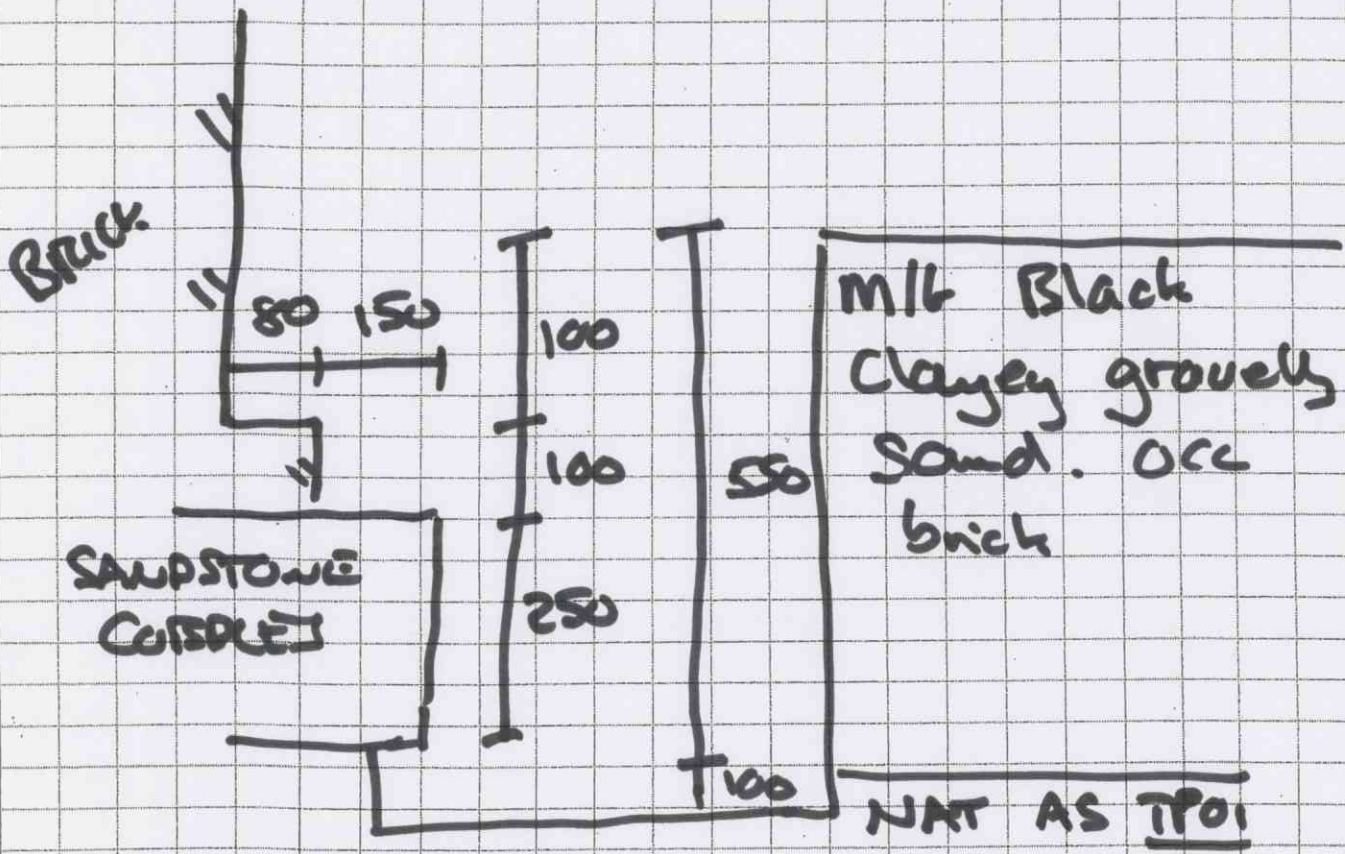

CALCULATION SHEET	CLIENT:	SCALE not to scale	JOB N°.	DATE:
Pages -- Calculations by:	LOCATION: ROSE GARDEN CAFE SHEFFIELD			8/12/22
Arc Environmental Ltd TEL: 0191 378 6380 FAX: 0191 378 0494	TP01		22-1030	

BOF @ 0.40m

TP @ 0.50m

OTD

CALCULATION SHEET	CLIENT:	SCALE not to scale	JOB N°.	DATE:
Pages --	LOCATION:			
Calculations by: Arc Environmental Ltd TEL: 0191 378 6380 FAX: 0191 378 0494				
				

BOF @ 0.45m (UNDERLAW BY M/G.)

TPT @ 0.65m
O TO